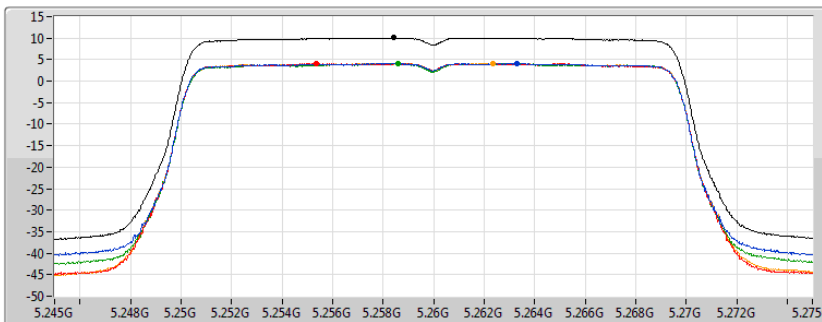

Sum	PD	Port 1	Port 2	Port 3	Port 4
(dBm/RBW)	(dBm/RBW)	(dBm/RBW)	(dBm/RBW)	(dBm/RBW)	(dBm/RBW)
0.70	0.70	-4.95	-5.42	-4.96	-5.52

802.11ax HEW20-BF_Nss1,(MCS0)_4TX

PSD

5260MHz

29/07/2019

CF
5.26GHz
Span
30MHz
RBW
1MHz
VBW
3MHz
Sweep Time
20ms
Detector Type
RMS