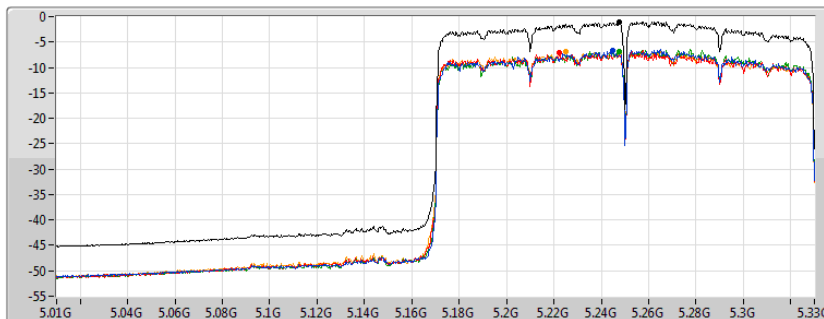

Sum	PD	Port 1	Port 2	Port 3	Port 4
(dBm/RBW)	(dBm/RBW)	(dBm/RBW)	(dBm/RBW)	(dBm/RBW)	(dBm/RBW)
-1.16	-1.16	-6.74	-7.16	-6.89	-6.77