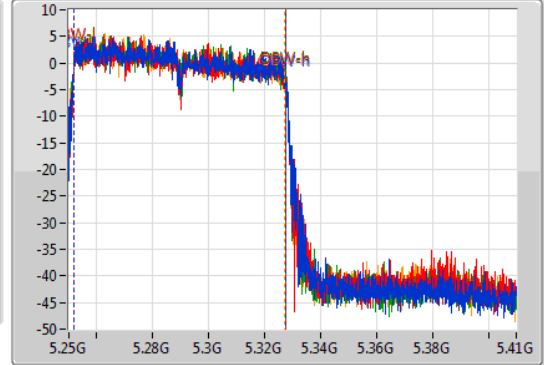

802.11ac VHT160-BF_Nss2,(MCS0)_4TX

EBW

5250MHz

29/07/2019

CF
5.33GHz
Span
160MHz
RBW
1MHz
VBW
3MHz
Sweep Time
100ms
Detector Type
Peak

CF
5.33GHz
Span
160MHz
RBW
1MHz
VBW
3MHz
Sweep Time
100ms
Detector Type
Sample