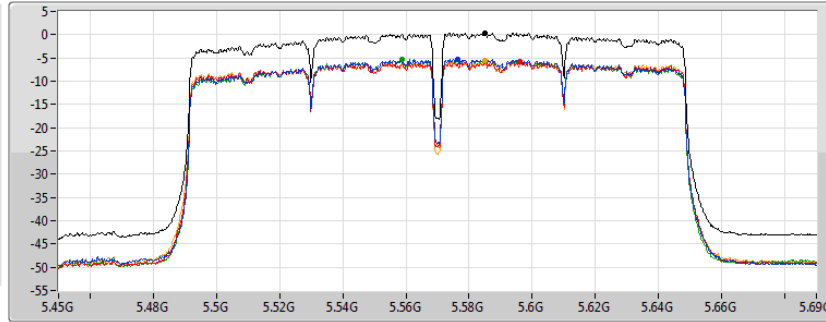

802.11ac VHT160_Nss2,(MCS0)_4TX

PSD

5570MHz

31/07/2019

CF
5.57GHz
Span
240MHz
RBW
1MHz
VBW
3MHz
Sweep Time
20ms
Detector Type
RMS

Sum	PD	Port 1	Port 2	Port 3	Port 4
(dBm/RBW)	(dBm/RBW)	(dBm/RBW)	(dBm/RBW)	(dBm/RBW)	(dBm/RBW)
0.35	0.35	-5.37	-5.86	-5.29	-5.65