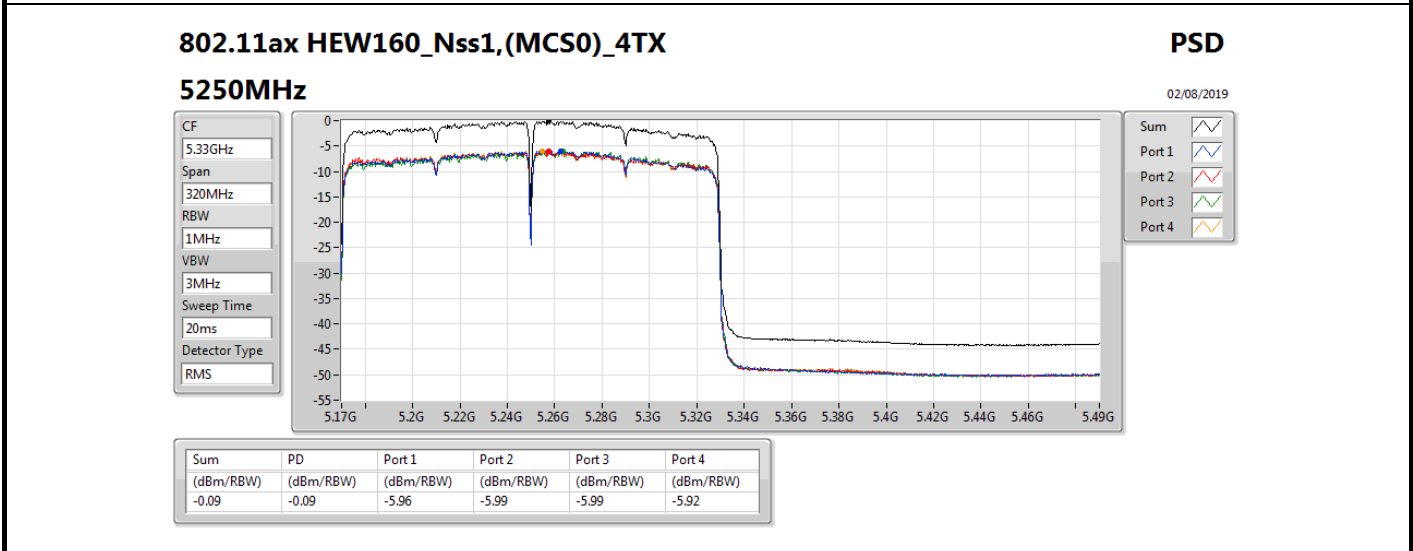

<beamforming mode> 4T1S

Summary

Mode	PD (dBm/RBW)
5.15-5.25GHz	-
802.11ac VHT160-BF_Nss1,(MCS0)_4TX	1.45
802.11ax HEW160-BF_Nss1,(MCS0)_4TX	0.37
5.25-5.35GHz	-
802.11ac VHT20-BF_Nss1,(MCS0)_4TX	10.44
802.11ac VHT40-BF_Nss1,(MCS0)_4TX	7.54
802.11ac VHT80-BF_Nss1,(MCS0)_4TX	4.93
802.11ac VHT160-BF_Nss1,(MCS0)_4TX	1.67
802.11ax HEW20-BF_Nss1,(MCS0)_4TX	10.10
802.11ax HEW40-BF_Nss1,(MCS0)_4TX	7.42
802.11ax HEW80-BF_Nss1,(MCS0)_4TX	4.73
802.11ax HEW160-BF_Nss1,(MCS0)_4TX	0.65
5.47-5.725GHz	-
802.11ac VHT20-BF_Nss1,(MCS0)_4TX	10.51
802.11ac VHT40-BF_Nss1,(MCS0)_4TX	7.94
802.11ac VHT80-BF_Nss1,(MCS0)_4TX	4.91
802.11ac VHT160-BF_Nss1,(MCS0)_4TX	0.70
802.11ax HEW20-BF_Nss1,(MCS0)_4TX	10.30
802.11ax HEW40-BF_Nss1,(MCS0)_4TX	7.92
802.11ax HEW80-BF_Nss1,(MCS0)_4TX	4.97
802.11ax HEW160-BF_Nss1,(MCS0)_4TX	1.36
5.725-5.85GHz	-
802.11ac VHT20-BF_Nss1,(MCS0)_4TX	9.02
802.11ac VHT40-BF_Nss1,(MCS0)_4TX	6.08
802.11ac VHT80-BF_Nss1,(MCS0)_4TX	2.53
802.11ax HEW20-BF_Nss1,(MCS0)_4TX	8.82
802.11ax HEW40-BF_Nss1,(MCS0)_4TX	6.16
802.11ax HEW80-BF_Nss1,(MCS0)_4TX	2.61

RBW = 500 kHz for 5.725-5.85GHz band / 1MHz for other band;