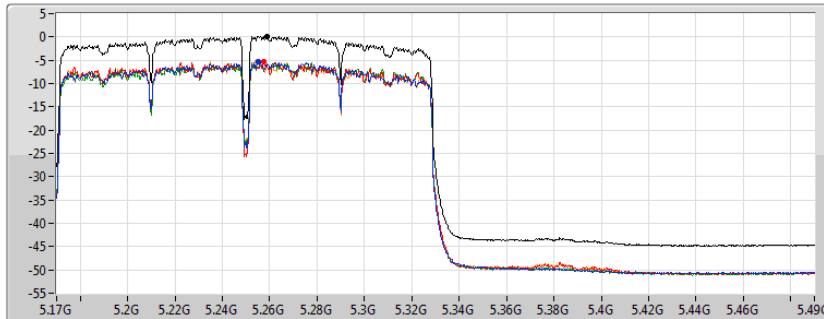

Sum	PD	Port 1	Port 2	Port 3	Port 4
(dBm/RBW)	(dBm/RBW)	(dBm/RBW)	(dBm/RBW)	(dBm/RBW)	(dBm/RBW)
0.07	0.07	-5.37	-5.39	-5.24	-5.37