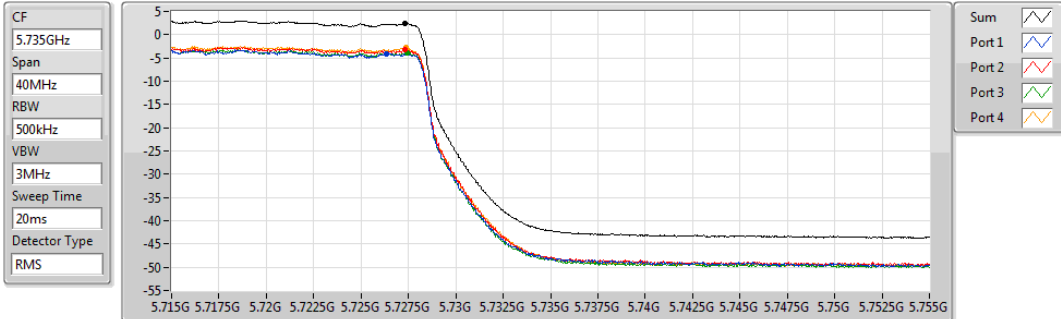

802.11ac VHT80_Nss1,(MCS0)_4TX

PSD

5690MHz Straddle 5.725-5.85GHz

30/07/2019

Sum	PD	Port 1	Port 2	Port 3	Port 4
(dBm/RBW)	(dBm/RBW)	(dBm/RBW)	(dBm/RBW)	(dBm/RBW)	(dBm/RBW)
2.41	2.41	-4.07	-3.32	-3.81	-2.81

802.11ac VHT160_Nss1,(MCS0)_4TX

PSD