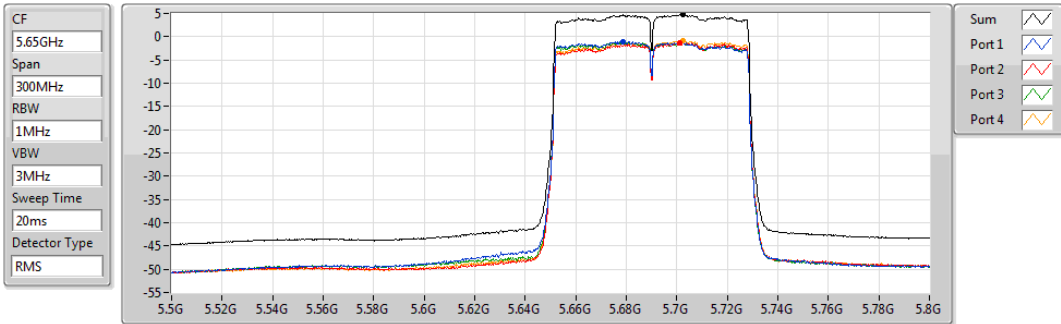

802.11ac VHT80-BF_Nss1,(MCS0)_4TX

PSD

5690MHz Straddle 5.47-5.725GHz

30/07/2019

Sum	PD	Port 1	Port 2	Port 3	Port 4
(dBm/RBW)	(dBm/RBW)	(dBm/RBW)	(dBm/RBW)	(dBm/RBW)	(dBm/RBW)
4.80	4.80	-1.01	-1.28	-1.19	-0.90

802.11ac VHT80-BF_Nss1,(MCS0)_4TX

PSD