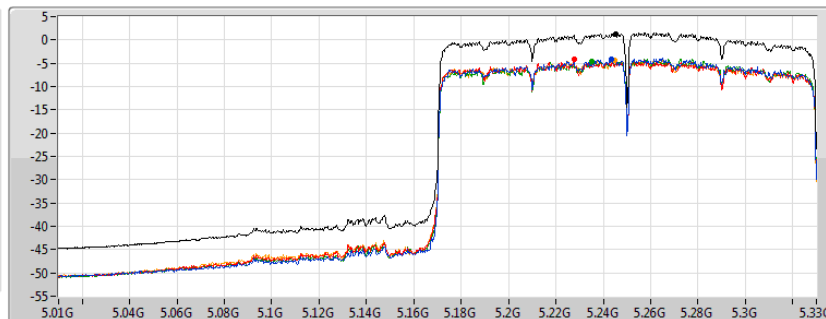

Sum
Port 1
Port 2
Port 3
Port 4

Sum	PD	Port 1	Port 2	Port 3	Port 4
(dBm/RBW)	(dBm/RBW)	(dBm/RBW)	(dBm/RBW)	(dBm/RBW)	(dBm/RBW)
1.29	1.29	-4.15	-4.25	-4.51	-4.48