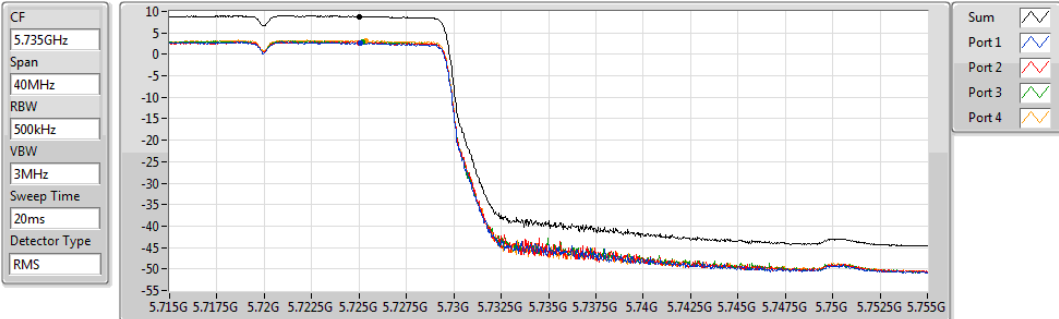

802.11ax HEW20-BF_Nss1,(MCS0)_4TX

PSD

5720MHz Straddle 5.725-5.85GHz

30/07/2019

Sum	PD	Port 1	Port 2	Port 3	Port 4
(dBm/RBW)	(dBm/RBW)	(dBm/RBW)	(dBm/RBW)	(dBm/RBW)	(dBm/RBW)
8.82	8.82	2.66	2.76	2.92	3.11

802.11ax HEW40-BF_Nss1,(MCS0)_4TX

PSD