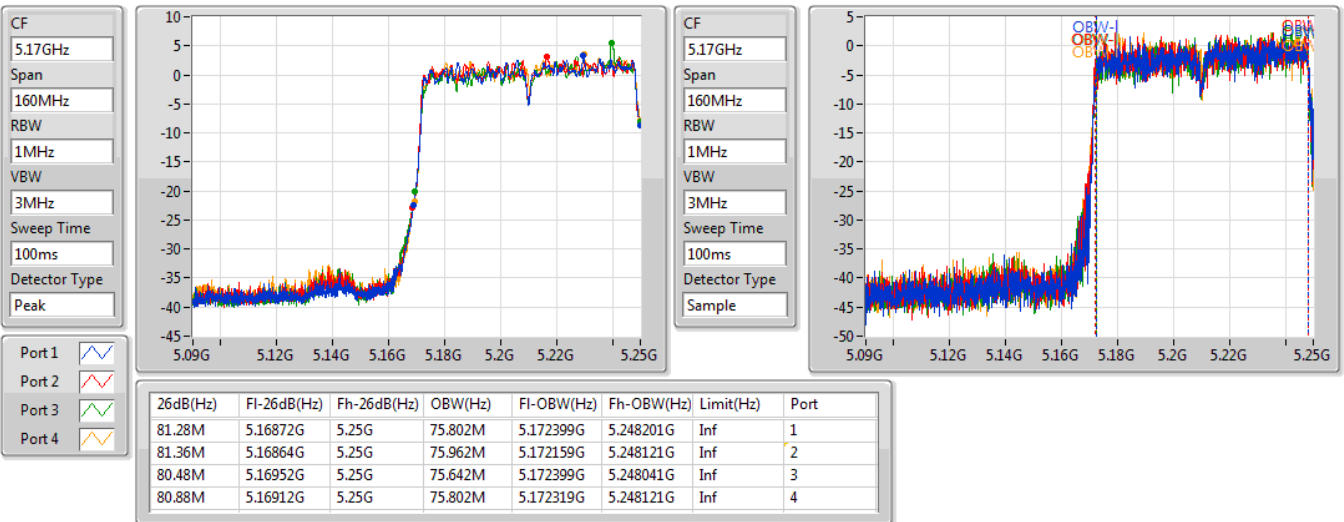

Min-OBW = Minimum 99% occupied bandwidth;

Result

Mode	Result	Limit (Hz)	Port 1-N dB (Hz)	Port 1-OBW (Hz)	Port 2-N dB (Hz)	Port 2-OBW (Hz)	Port 3-N dB (Hz)	Port 3-OBW (Hz)	Port 4-N dB (Hz)	Port 4-OBW (Hz)
802.11ac VHT80_Nss3,(MCS0)_4TX	-	-	-	-	-	-	-	-	-	-
5530MHz	Pass	Inf	81.12M	75.562M	81.12M	75.802M	80.64M	75.682M	81.36M	75.802M
802.11ac VHT160_Nss3,(MCS0)_4TX	-	-	-	-	-	-	-	-	-	-
5250MHz Straddle 5.15-5.25GHz	Pass	Inf	81.28M	75.802M	81.36M	75.962M	80.48M	75.642M	80.88M	75.802M
5250MHz Straddle 5.25-5.35GHz	Pass	Inf	80.88M	75.642M	80.48M	75.562M	80.56M	75.642M	81.6M	75.802M
5570MHz	Pass	Inf	163.68M	153.763M	163.92M	154.003M	162.96M	153.523M	166.08M	154.483M
802.11ax HEW80_Nss3,(MCS0)_4TX	-	-	-	-	-	-	-	-	-	-
5530MHz	Pass	Inf	81.48M	76.762M	81.84M	76.882M	81.12M	76.522M	81.36M	76.642M
802.11ax HEW160_Nss3,(MCS0)_4TX	-	-	-	-	-	-	-	-	-	-
5250MHz Straddle 5.15-5.25GHz	Pass	Inf	80.8M	76.922M	81.12M	77.241M	80.8M	77.001M	81.84M	77.001M
5250MHz Straddle 5.25-5.35GHz	Pass	Inf	80.72M	76.842M	80.64M	76.842M	81.68M	76.682M	80.96M	76.762M
5570MHz	Pass	Inf	163.68M	154.243M	163.92M	154.963M	164.88M	154.243M	165.6M	155.442M

Port X-N dB = Port X 6dB down bandwidth for 5.725-5.85GHz band / 26dB down bandwidth for other band

Port X-OBW = Port X 99% occupied bandwidth;

802.11ac VHT80_Nss3,(MCS0)_4TX

EBW

5530MHz

31/07/2019

802.11ac VHT160_Nss3,(MCS0)_4TX

EBW

5250MHz Straddle 5.15-5.25GHz

31/07/2019

802.11ac VHT160_Nss3,(MCS0)_4TX

EBW

5250MHz Straddle 5.25-5.35GHz

31/07/2019

802.11ac VHT160_Nss3,(MCS0)_4TX