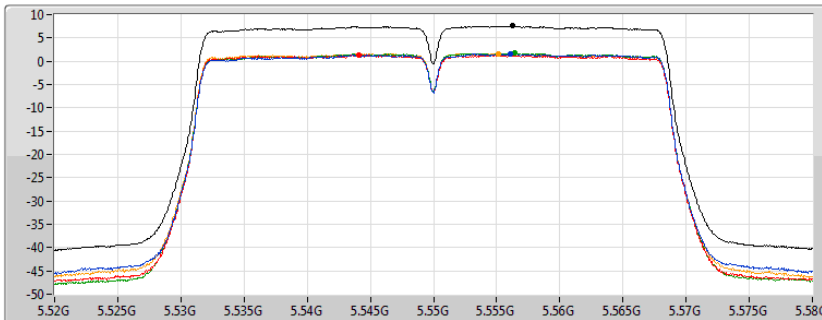

Sum

Port 1

Port 2

Port 3

Port 4

Sum	PD	Port 1	Port 2	Port 3	Port 4
(dBm/RBW)	(dBm/RBW)	(dBm/RBW)	(dBm/RBW)	(dBm/RBW)	(dBm/RBW)
7.56	7.56	1.57	1.35	1.78	1.65

802.11ac VHT40_Nss1,(MCS0)_4TX

PSD

5670MHz

30/07/2019

CF
5.67GHz

Span
60MHz

RBW
1MHz

VBW
3MHz

Sweep Time
20ms

Detector Type
RMS