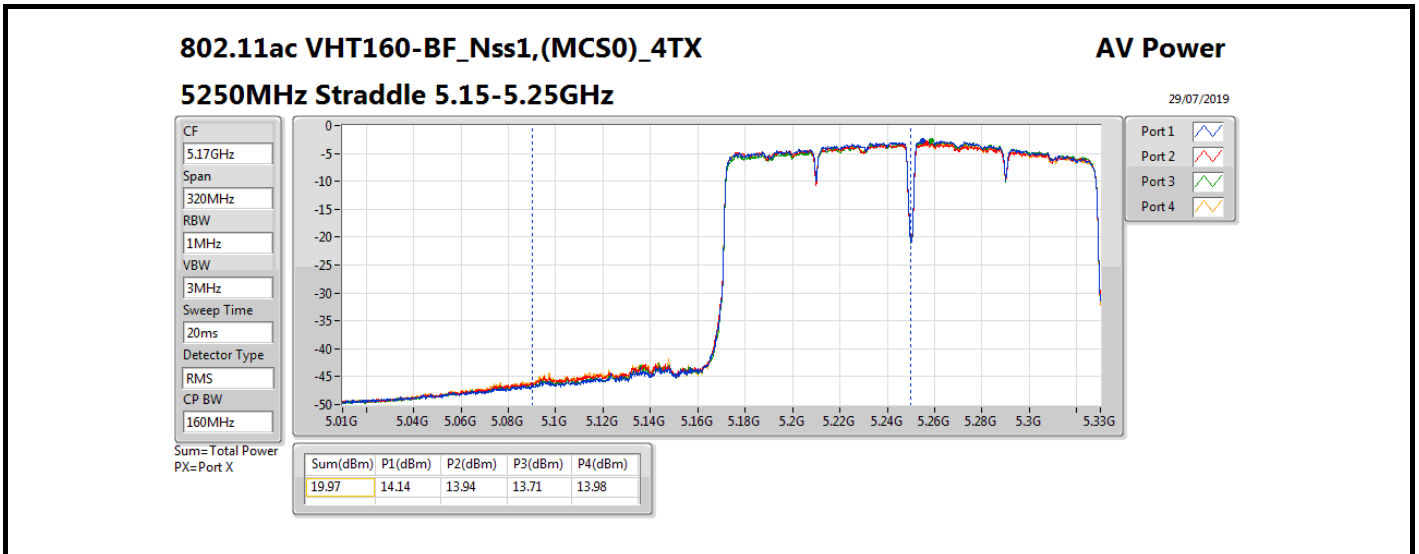

Average Power

Appendix B.2

Mode	Result	DG (dBi)	Port 1 (dBm)	Port 2 (dBm)	Port 3 (dBm)	Port 4 (dBm)	Total Power (dBm)	Power Limit (dBm)
802.11ax HEW80-BF_Nss1,(MCS0)_4TX	-	-	-	-	-	-	-	-
5290MHz	Pass	4.20	17.79	17.82	17.77	18.02	23.87	23.98
5530MHz	Pass	5.10	17.83	17.82	17.71	17.84	23.82	23.98
5610MHz	Pass	5.10	17.99	17.53	17.69	17.79	23.77	23.98
5690MHz Straddle 5.47-5.725GHz	Pass	5.10	17.88	17.65	18.05	18.10	23.94	23.98
5690MHz Straddle 5.725-5.85GHz	Pass	5.00	4.21	4.98	4.66	5.47	10.87	30.00
802.11ax HEW160-BF_Nss1,(MCS0)_4TX	-	-	-	-	-	-	-	-
5250MHz Straddle 5.15-5.25GHz	Pass	4.70	13.22	13.10	12.94	13.23	19.14	30.00
5250MHz	Pass	4.20	13.17	12.88	13.35	13.02	19.13	23.98
5570MHz	Pass	5.10	17.25	17.08	17.17	17.24	23.21	23.98

DG = Directional Gain; **Port X** = Port X output power

<non-beamforming mode> 4T2S

Summary

Mode	Total Power (dBm)	Total Power (W)
5.15-5.25GHz	-	-
802.11ac VHT160_Nss2,(MCS0)_4TX	18.35	0.06839
802.11ax HEW160_Nss2,(MCS0)_4TX	17.96	0.06252
5.25-5.35GHz	-	-
802.11ac VHT160_Nss2,(MCS0)_4TX	18.38	0.06887
802.11ax HEW160_Nss2,(MCS0)_4TX	17.96	0.06252
5.47-5.725GHz	-	-
802.11ac VHT80_Nss2,(MCS0)_4TX	23.96	0.24889
802.11ac VHT160_Nss2,(MCS0)_4TX	21.14	0.13002
802.11ax HEW80_Nss2,(MCS0)_4TX	23.90	0.24547
802.11ax HEW160_Nss2,(MCS0)_4TX	21.58	0.14388