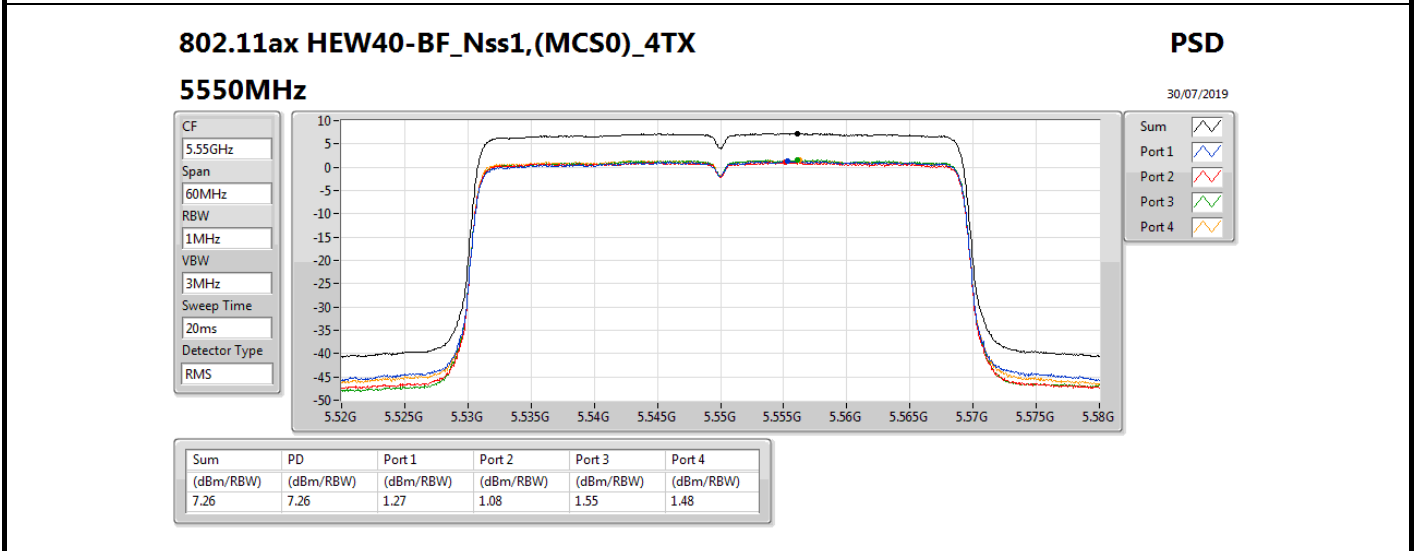

802.11ax HEW40-BF_Nss1,(MCS0)_4TX

PSD

5310MHz

29/07/2019

Sum	PD	Port 1	Port 2	Port 3	Port 4
(dBm/RBW)	(dBm/RBW)	(dBm/RBW)	(dBm/RBW)	(dBm/RBW)	(dBm/RBW)
7.42	7.42	1.58	1.39	1.42	1.59

802.11ax HEW40-BF_Nss1,(MCS0)_4TX