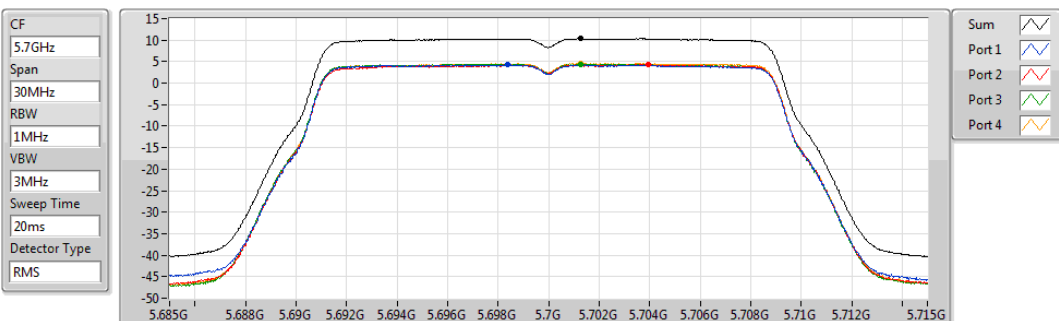

802.11ac VHT20-BF_Nss1,(MCS0)_4TX

PSD

5700MHz

30/07/2019

Sum	PD	Port 1	Port 2	Port 3	Port 4
(dBm/RBW)	(dBm/RBW)	(dBm/RBW)	(dBm/RBW)	(dBm/RBW)	(dBm/RBW)
10.36	10.36	4.24	4.34	4.40	4.64