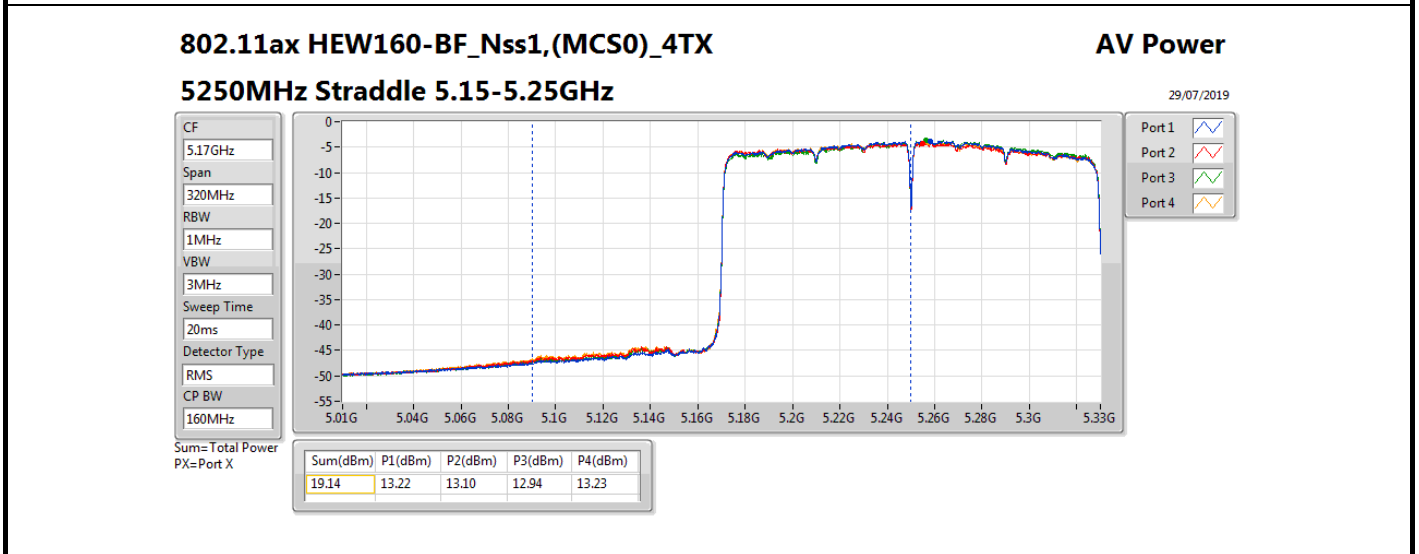

Average Power

Appendix B.2

Mode	Result	DG (dBi)	Port 1 (dBm)	Port 2 (dBm)	Port 3 (dBm)	Port 4 (dBm)	Total Power (dBm)	Power Limit (dBm)
802.11ax HEW80-BF_Nss1,(MCS0)_4TX	-	-	-	-	-	-	-	-
5290MHz	Pass	4.20	17.79	17.82	17.77	18.02	23.87	23.98
5530MHz	Pass	5.10	17.83	17.82	17.71	17.84	23.82	23.98
5610MHz	Pass	5.10	17.99	17.53	17.69	17.79	23.77	23.98
5690MHz Straddle 5.47-5.725GHz	Pass	5.10	17.88	17.65	18.05	18.10	23.94	23.98
5690MHz Straddle 5.725-5.85GHz	Pass	5.00	4.21	4.98	4.66	5.47	10.87	30.00
802.11ax HEW160-BF_Nss1,(MCS0)_4TX	-	-	-	-	-	-	-	-
5250MHz Straddle 5.15-5.25GHz	Pass	4.70	13.22	13.10	12.94	13.23	19.14	30.00
5250MHz	Pass	4.20	13.17	12.88	13.35	13.02	19.13	23.98
5570MHz	Pass	5.10	17.25	17.08	17.17	17.24	23.21	23.98

DG = Directional Gain; **Port X** = Port X output power

<non-beamforming mode> 4T2S

Summary

Mode	Total Power (dBm)	Total Power (W)
5.15-5.25GHz	-	-
802.11ac VHT160_Nss2,(MCS0)_4TX	18.35	0.06839
802.11ax HEW160_Nss2,(MCS0)_4TX	17.96	0.06252
5.25-5.35GHz	-	-
802.11ac VHT160_Nss2,(MCS0)_4TX	18.38	0.06887
802.11ax HEW160_Nss2,(MCS0)_4TX	17.96	0.06252
5.47-5.725GHz	-	-
802.11ac VHT80_Nss2,(MCS0)_4TX	23.96	0.24889
802.11ac VHT160_Nss2,(MCS0)_4TX	21.14	0.13002
802.11ax HEW80_Nss2,(MCS0)_4TX	23.90	0.24547
802.11ax HEW160_Nss2,(MCS0)_4TX	21.58	0.14388