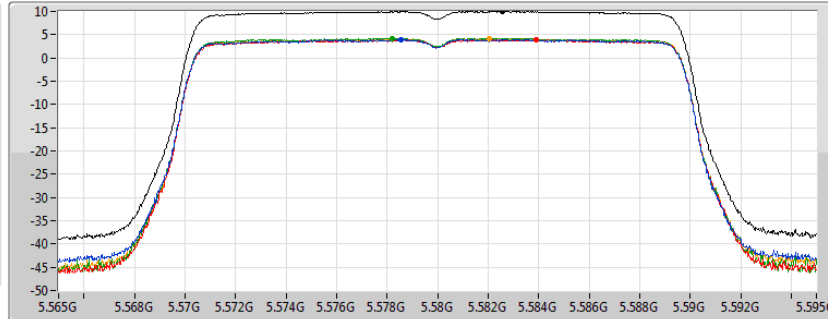

802.11ax HEW20-BF_Nss1,(MCS0)_4TX

PSD

5580MHz

30/07/2019

CF
5.58GHz

Span
30MHz

RBW
1MHz

VBW
3MHz

Sweep Time
20ms

Detector Type
RMS

Sum

Port 1

Port 2

Port 3

Port 4

Sum	PD	Port 1	Port 2	Port 3	Port 4
(dBm/RBW)	(dBm/RBW)	(dBm/RBW)	(dBm/RBW)	(dBm/RBW)	(dBm/RBW)
10.00	10.00	4.00	3.83	4.25	4.11