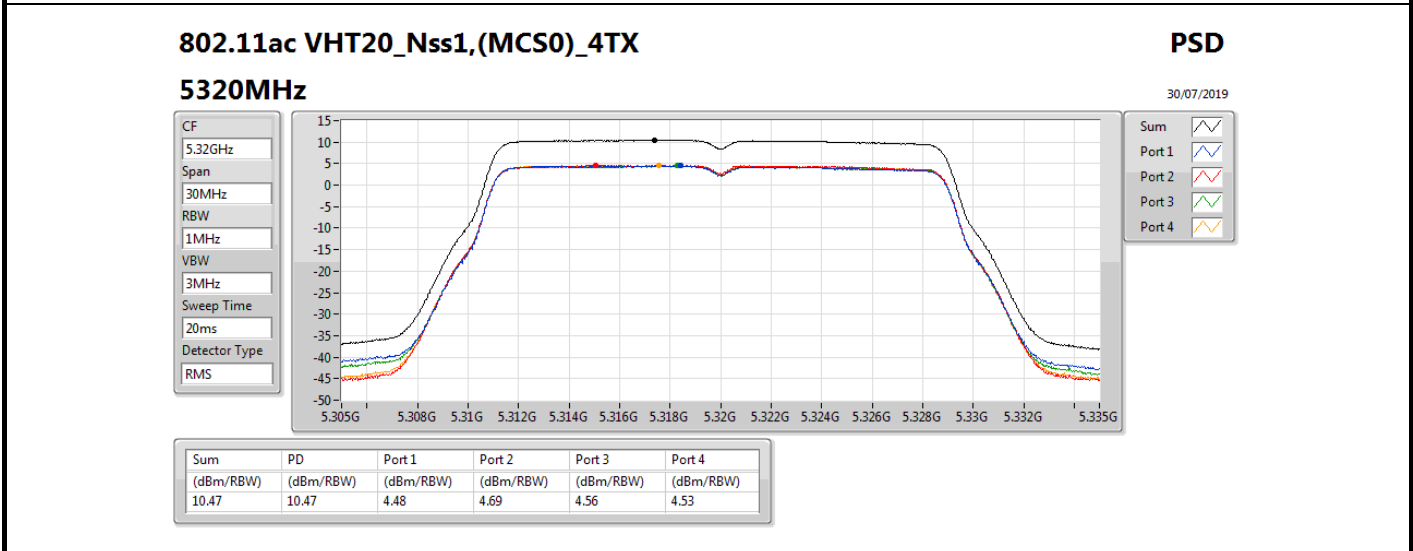

PSD

30/07/2019

Sum	PD	Port 1	Port 2	Port 3	Port 4
(dBm/RBW)	(dBm/RBW)	(dBm/RBW)	(dBm/RBW)	(dBm/RBW)	(dBm/RBW)
9.13	9.13	2.92	3.20	3.15	3.60

802.11ac VHT20_Nss1,(MCS0)_4TX
5260MHz

PSD

30/07/2019

Sum	PD	Port 1	Port 2	Port 3	Port 4
(dBm/RBW)	(dBm/RBW)	(dBm/RBW)	(dBm/RBW)	(dBm/RBW)	(dBm/RBW)
10.30	10.30	4.37	4.32	4.53	4.32