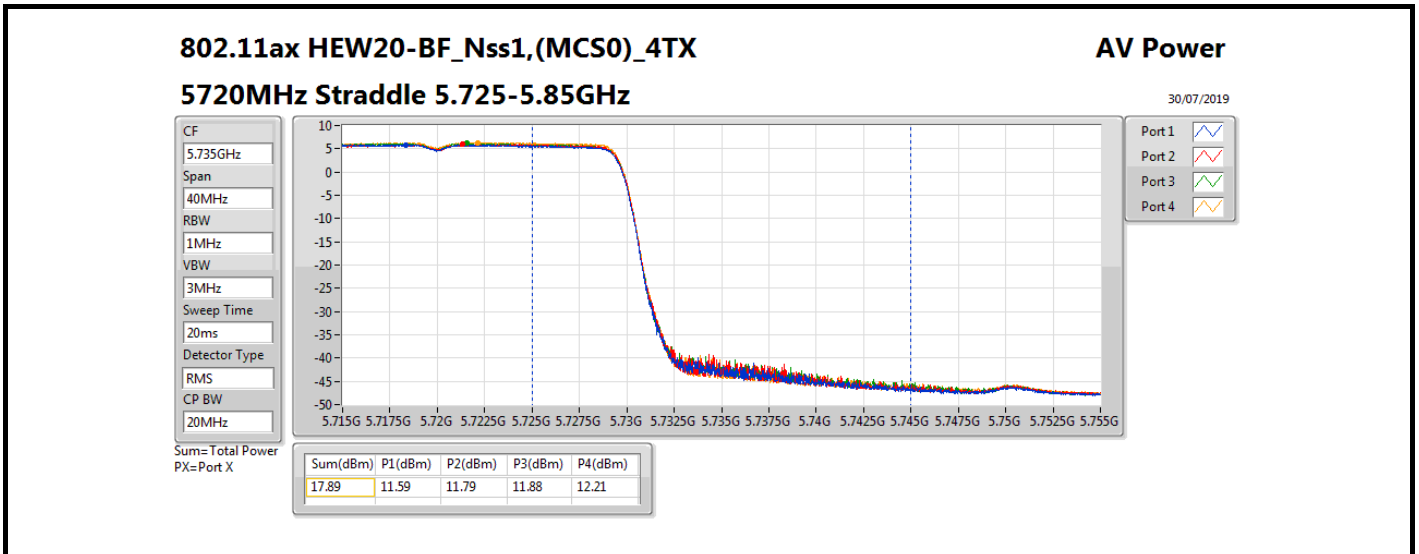

Average Power

Appendix B.2

Mode	Result	DG (dBi)	Port 1 (dBm)	Port 2 (dBm)	Port 3 (dBm)	Port 4 (dBm)	Total Power (dBm)	Power Limit (dBm)
802.11ax HEW80-BF_Nss1,(MCS0)_4TX	-	-	-	-	-	-	-	-
5290MHz	Pass	4.20	17.79	17.82	17.77	18.02	23.87	23.98
5530MHz	Pass	5.10	17.83	17.82	17.71	17.84	23.82	23.98
5610MHz	Pass	5.10	17.99	17.53	17.69	17.79	23.77	23.98
5690MHz Straddle 5.47-5.725GHz	Pass	5.10	17.88	17.65	18.05	18.10	23.94	23.98
5690MHz Straddle 5.725-5.85GHz	Pass	5.00	4.21	4.98	4.66	5.47	10.87	30.00
802.11ax HEW160-BF_Nss1,(MCS0)_4TX	-	-	-	-	-	-	-	-
5250MHz Straddle 5.15-5.25GHz	Pass	4.70	13.22	13.10	12.94	13.23	19.14	30.00
5250MHz	Pass	4.20	13.17	12.88	13.35	13.02	19.13	23.98
5570MHz	Pass	5.10	17.25	17.08	17.17	17.24	23.21	23.98

DG = Directional Gain; **Port X** = Port X output power

<non-beamforming mode> 4T2S

Summary

Mode	Total Power (dBm)	Total Power (W)
5.15-5.25GHz	-	-
802.11ac VHT160_Nss2,(MCS0)_4TX	18.35	0.06839
802.11ax HEW160_Nss2,(MCS0)_4TX	17.96	0.06252
5.25-5.35GHz	-	-
802.11ac VHT160_Nss2,(MCS0)_4TX	18.38	0.06887
802.11ax HEW160_Nss2,(MCS0)_4TX	17.96	0.06252
5.47-5.725GHz	-	-
802.11ac VHT80_Nss2,(MCS0)_4TX	23.96	0.24889
802.11ac VHT160_Nss2,(MCS0)_4TX	21.14	0.13002
802.11ax HEW80_Nss2,(MCS0)_4TX	23.90	0.24547
802.11ax HEW160_Nss2,(MCS0)_4TX	21.58	0.14388