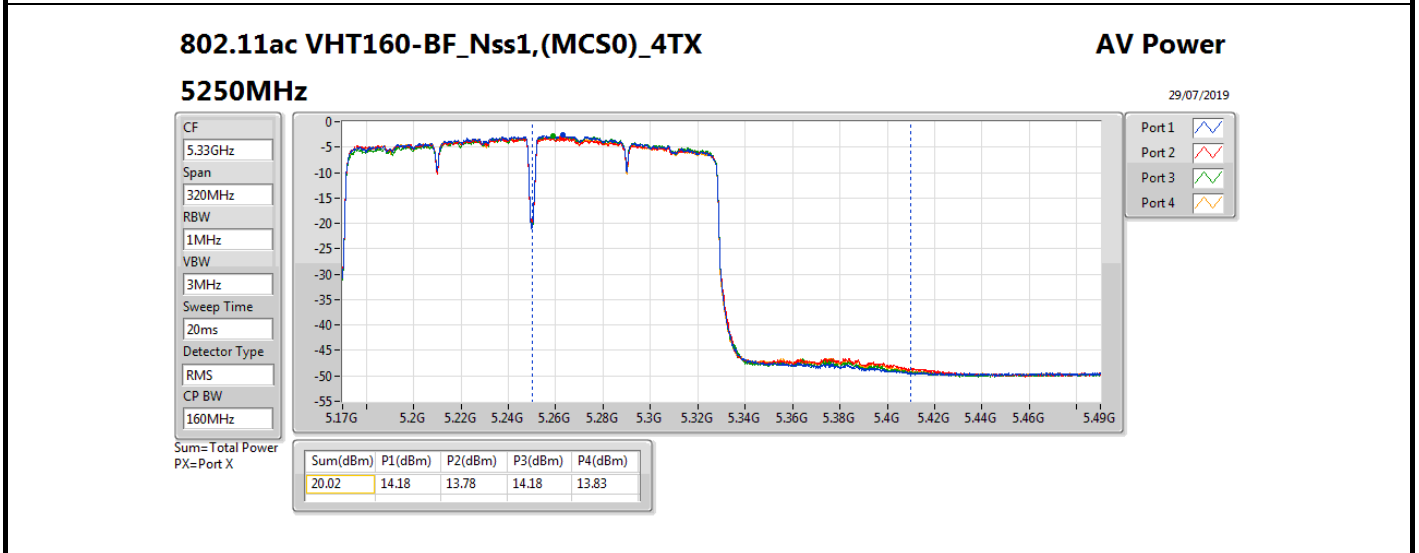

Average Power

Appendix B.2

Mode	Result	DG (dBi)	Port 1 (dBm)	Port 2 (dBm)	Port 3 (dBm)	Port 4 (dBm)	Total Power (dBm)	Power Limit (dBm)
802.11ax HEW80-BF_Nss1,(MCS0)_4TX	-	-	-	-	-	-	-	-
5290MHz	Pass	4.20	17.79	17.82	17.77	18.02	23.87	23.98
5530MHz	Pass	5.10	17.83	17.82	17.71	17.84	23.82	23.98
5610MHz	Pass	5.10	17.99	17.53	17.69	17.79	23.77	23.98
5690MHz Straddle 5.47-5.725GHz	Pass	5.10	17.88	17.65	18.05	18.10	23.94	23.98
5690MHz Straddle 5.725-5.85GHz	Pass	5.00	4.21	4.98	4.66	5.47	10.87	30.00
802.11ax HEW160-BF_Nss1,(MCS0)_4TX	-	-	-	-	-	-	-	-
5250MHz Straddle 5.15-5.25GHz	Pass	4.70	13.22	13.10	12.94	13.23	19.14	30.00
5250MHz	Pass	4.20	13.17	12.88	13.35	13.02	19.13	23.98
5570MHz	Pass	5.10	17.25	17.08	17.17	17.24	23.21	23.98

DG = Directional Gain; **Port X** = Port X output power

<non-beamforming mode> 4T2S

Summary

Mode	Total Power (dBm)	Total Power (W)
5.15-5.25GHz	-	-
802.11ac VHT160_Nss2,(MCS0)_4TX	18.35	0.06839
802.11ax HEW160_Nss2,(MCS0)_4TX	17.96	0.06252
5.25-5.35GHz	-	-
802.11ac VHT160_Nss2,(MCS0)_4TX	18.38	0.06887
802.11ax HEW160_Nss2,(MCS0)_4TX	17.96	0.06252
5.47-5.725GHz	-	-
802.11ac VHT80_Nss2,(MCS0)_4TX	23.96	0.24889
802.11ac VHT160_Nss2,(MCS0)_4TX	21.14	0.13002
802.11ax HEW80_Nss2,(MCS0)_4TX	23.90	0.24547
802.11ax HEW160_Nss2,(MCS0)_4TX	21.58	0.14388