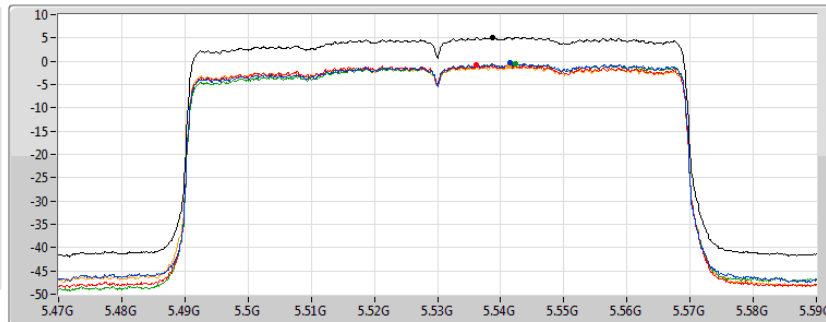

Sum	PD	Port 1	Port 2	Port 3	Port 4
(dBm/RBW)	(dBm/RBW)	(dBm/RBW)	(dBm/RBW)	(dBm/RBW)	(dBm/RBW)
5.17	5.17	-0.39	-0.85	-0.59	-1.10

802.11ax HEW160_Nss2,(MCS0)_4TX

PSD

5250MHz Straddle 5.15-5.25GHz

02/08/2019

CF
5.17GHz
Span
320MHz
RBW
1MHz
VBW
3MHz
Sweep Time
20ms
Detector Type
RMS