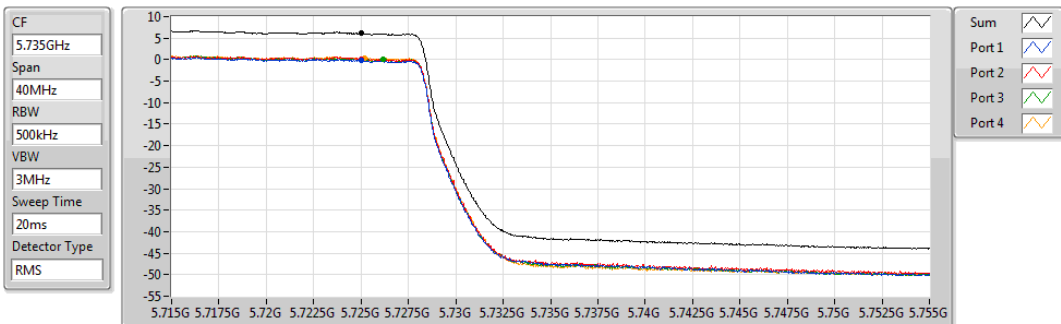

802.11ac VHT40-BF_Nss1,(MCS0)_4TX

PSD

5710MHz Straddle 5.725-5.85GHz

30/07/2019

Sum	PD	Port 1	Port 2	Port 3	Port 4
(dBm/RBW)	(dBm/RBW)	(dBm/RBW)	(dBm/RBW)	(dBm/RBW)	(dBm/RBW)
6.08	6.08	-0.14	0.22	0.09	0.37