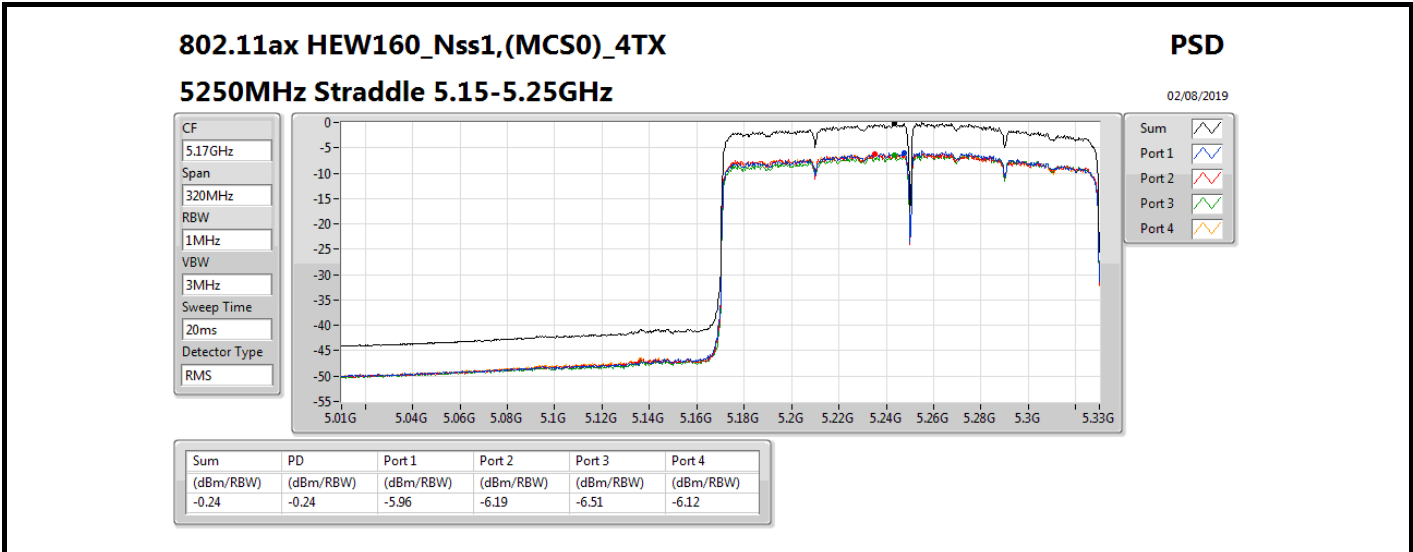

<beamforming mode> 4T1S

Summary

Mode	PD (dBm/RBW)
5.15-5.25GHz	-
802.11ac VHT160-BF_Nss1,(MCS0)_4TX	1.45
802.11ax HEW160-BF_Nss1,(MCS0)_4TX	0.37
5.25-5.35GHz	-
802.11ac VHT20-BF_Nss1,(MCS0)_4TX	10.44
802.11ac VHT40-BF_Nss1,(MCS0)_4TX	7.54
802.11ac VHT80-BF_Nss1,(MCS0)_4TX	4.93
802.11ac VHT160-BF_Nss1,(MCS0)_4TX	1.67
802.11ax HEW20-BF_Nss1,(MCS0)_4TX	10.10
802.11ax HEW40-BF_Nss1,(MCS0)_4TX	7.42
802.11ax HEW80-BF_Nss1,(MCS0)_4TX	4.73
802.11ax HEW160-BF_Nss1,(MCS0)_4TX	0.65
5.47-5.725GHz	-
802.11ac VHT20-BF_Nss1,(MCS0)_4TX	10.51
802.11ac VHT40-BF_Nss1,(MCS0)_4TX	7.94
802.11ac VHT80-BF_Nss1,(MCS0)_4TX	4.91
802.11ac VHT160-BF_Nss1,(MCS0)_4TX	0.70
802.11ax HEW20-BF_Nss1,(MCS0)_4TX	10.30
802.11ax HEW40-BF_Nss1,(MCS0)_4TX	7.92
802.11ax HEW80-BF_Nss1,(MCS0)_4TX	4.97
802.11ax HEW160-BF_Nss1,(MCS0)_4TX	1.36
5.725-5.85GHz	-
802.11ac VHT20-BF_Nss1,(MCS0)_4TX	9.02
802.11ac VHT40-BF_Nss1,(MCS0)_4TX	6.08
802.11ac VHT80-BF_Nss1,(MCS0)_4TX	2.53
802.11ax HEW20-BF_Nss1,(MCS0)_4TX	8.82
802.11ax HEW40-BF_Nss1,(MCS0)_4TX	6.16
802.11ax HEW80-BF_Nss1,(MCS0)_4TX	2.61

RBW = 500 kHz for 5.725-5.85GHz band / 1MHz for other band;