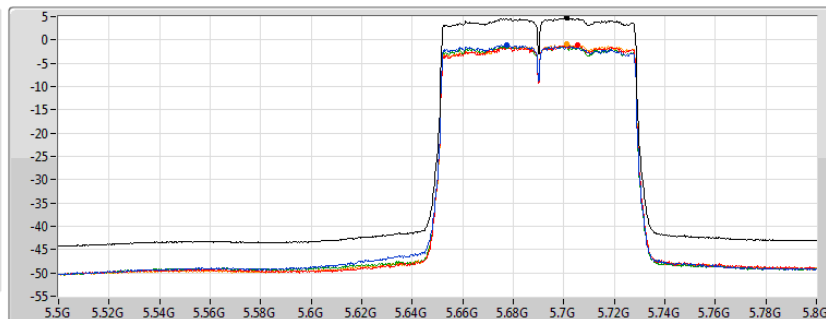

30/07/2019

CF
5.65GHz

Span
300MHz

RBW
1MHz

VBW
3MHz

Sweep Time
20ms

Detector Type
RMS

Sum