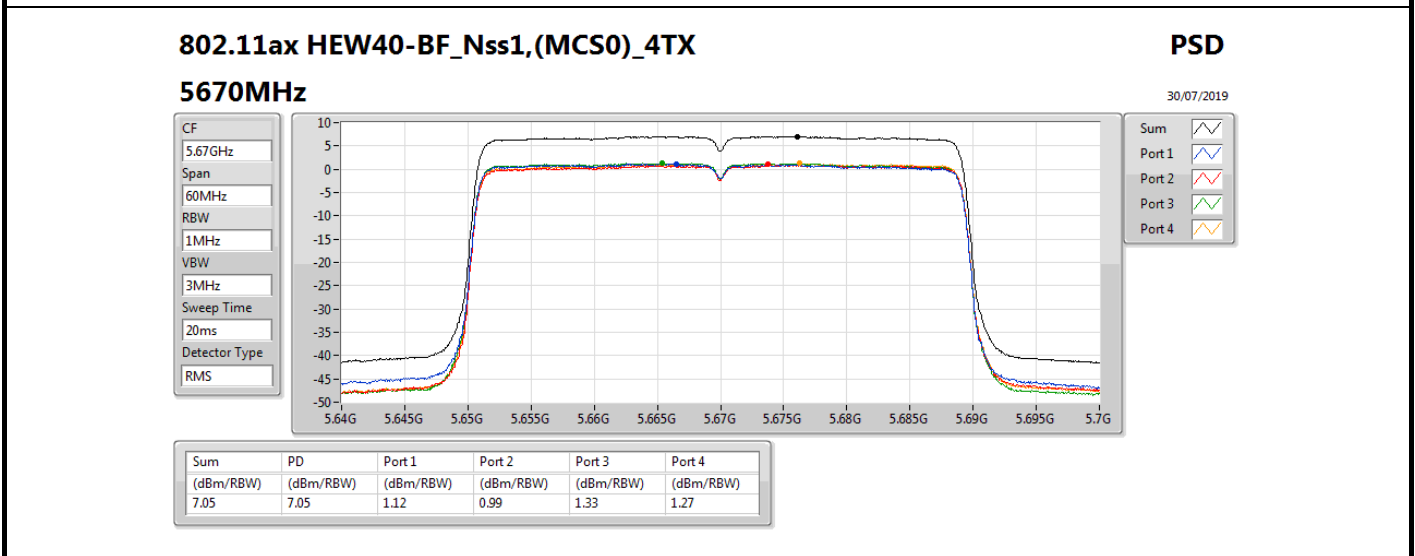

802.11ax HEW40-BF_Nss1,(MCS0)_4TX

PSD

5310MHz

29/07/2019

Sum	PD	Port 1	Port 2	Port 3	Port 4
(dBm/RBW)	(dBm/RBW)	(dBm/RBW)	(dBm/RBW)	(dBm/RBW)	(dBm/RBW)
7.42	7.42	1.58	1.39	1.42	1.59

802.11ax HEW40-BF_Nss1,(MCS0)_4TX