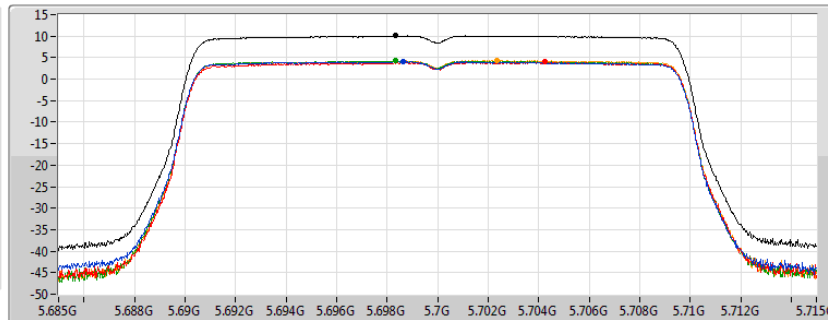

802.11ax HEW20-BF_Nss1,(MCS0)_4TX

PSD

5700MHz

30/07/2019

CF
5.7GHz

Span
30MHz

RBW
1MHz

VBW
3MHz

Sweep Time
20ms

Detector Type
RMS

Sum

Port 1

Port 2

Port 3

Port 4

Sum	PD	Port 1	Port 2	Port 3	Port 4
(dBm/RBW)	(dBm/RBW)	(dBm/RBW)	(dBm/RBW)	(dBm/RBW)	(dBm/RBW)
10.05	10.05	4.10	3.99	4.23	4.30

802.11ax HEW20-BF_Nss1,(MCS0)_4TX

PSD

5720MHz Straddle 5.47-5.725GHz

30/07/2019

CF
5.71GHz

Span
60MHz

RBW
1MHz

VBW
3MHz

Sweep Time
20ms

Detector Type
RMS