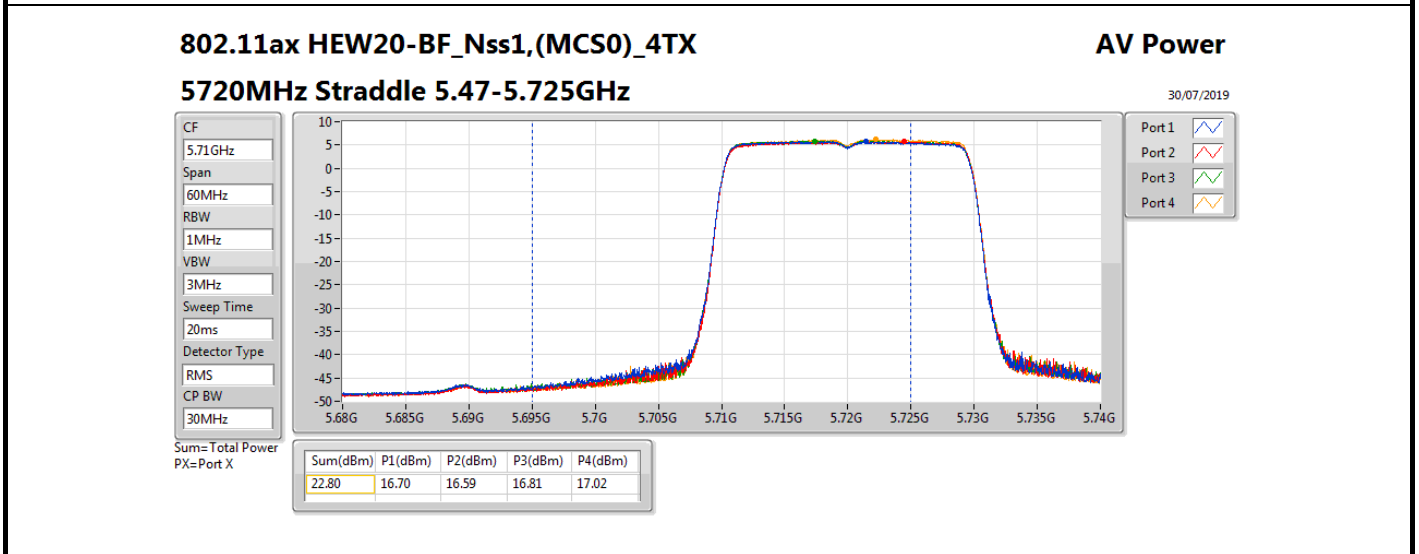

Average Power

Appendix B.2

Mode	Result	DG (dBi)	Port 1 (dBm)	Port 2 (dBm)	Port 3 (dBm)	Port 4 (dBm)	Total Power (dBm)	Power Limit (dBm)
802.11ax HEW80-BF_Nss1,(MCS0)_4TX	-	-	-	-	-	-	-	-
5290MHz	Pass	4.20	17.79	17.82	17.77	18.02	23.87	23.98
5530MHz	Pass	5.10	17.83	17.82	17.71	17.84	23.82	23.98
5610MHz	Pass	5.10	17.99	17.53	17.69	17.79	23.77	23.98
5690MHz Straddle 5.47-5.725GHz	Pass	5.10	17.88	17.65	18.05	18.10	23.94	23.98
5690MHz Straddle 5.725-5.85GHz	Pass	5.00	4.21	4.98	4.66	5.47	10.87	30.00
802.11ax HEW160-BF_Nss1,(MCS0)_4TX	-	-	-	-	-	-	-	-
5250MHz Straddle 5.15-5.25GHz	Pass	4.70	13.22	13.10	12.94	13.23	19.14	30.00
5250MHz	Pass	4.20	13.17	12.88	13.35	13.02	19.13	23.98
5570MHz	Pass	5.10	17.25	17.08	17.17	17.24	23.21	23.98

DG = Directional Gain; **Port X** = Port X output power

<non-beamforming mode> 4T2S

Summary

Mode	Total Power (dBm)	Total Power (W)
5.15-5.25GHz	-	-
802.11ac VHT160_Nss2,(MCS0)_4TX	18.35	0.06839
802.11ax HEW160_Nss2,(MCS0)_4TX	17.96	0.06252
5.25-5.35GHz	-	-
802.11ac VHT160_Nss2,(MCS0)_4TX	18.38	0.06887
802.11ax HEW160_Nss2,(MCS0)_4TX	17.96	0.06252
5.47-5.725GHz	-	-
802.11ac VHT80_Nss2,(MCS0)_4TX	23.96	0.24889
802.11ac VHT160_Nss2,(MCS0)_4TX	21.14	0.13002
802.11ax HEW80_Nss2,(MCS0)_4TX	23.90	0.24547
802.11ax HEW160_Nss2,(MCS0)_4TX	21.58	0.14388