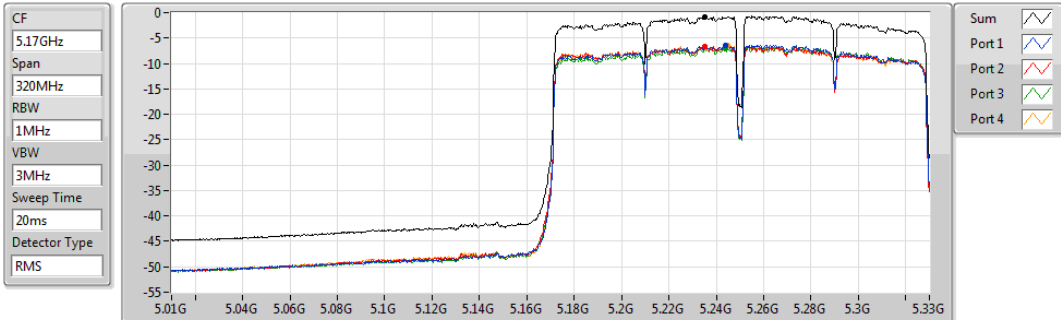

5250MHz Straddle 5.15-5.25GHz

02/08/2019

Sum	PD	Port 1	Port 2	Port 3	Port 4
(dBm/RBW)	(dBm/RBW)	(dBm/RBW)	(dBm/RBW)	(dBm/RBW)	(dBm/RBW)
-0.78	-0.78	-6.43	-6.59	-7.05	-6.39

802.11ac VHT160_Nss1,(MCS0)_4TX

PSD