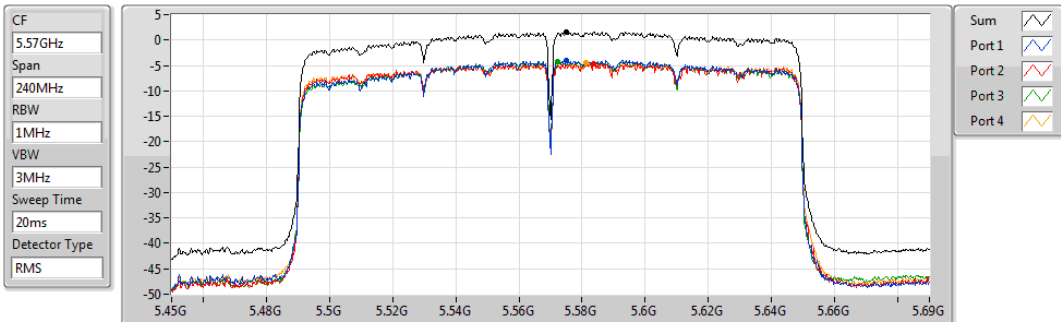

PSD

5570MHz

29/07/2019

Sum	PD	Port 1	Port 2	Port 3	Port 4
(dBm/RBW)	(dBm/RBW)	(dBm/RBW)	(dBm/RBW)	(dBm/RBW)	(dBm/RBW)
1.50	1.50	-4.00	-4.62	-4.14	-4.49

<non-beamforming mode> 4T3S

Summary

Mode	PD (dBm/RBW)
5.15-5.25GHz	-
802.11ac VHT160_Nss3,(MCS0)_4TX	-0.07
802.11ax HEW160_Nss3,(MCS0)_4TX	-1.16
5.25-5.35GHz	-
802.11ac VHT160_Nss3,(MCS0)_4TX	0.07
802.11ax HEW160_Nss3,(MCS0)_4TX	-0.33
5.47-5.725GHz	-
802.11ac VHT80_Nss3,(MCS0)_4TX	5.71
802.11ac VHT160_Nss3,(MCS0)_4TX	0.64
802.11ax HEW80_Nss3,(MCS0)_4TX	5.69
802.11ax HEW160_Nss3,(MCS0)_4TX	-0.02