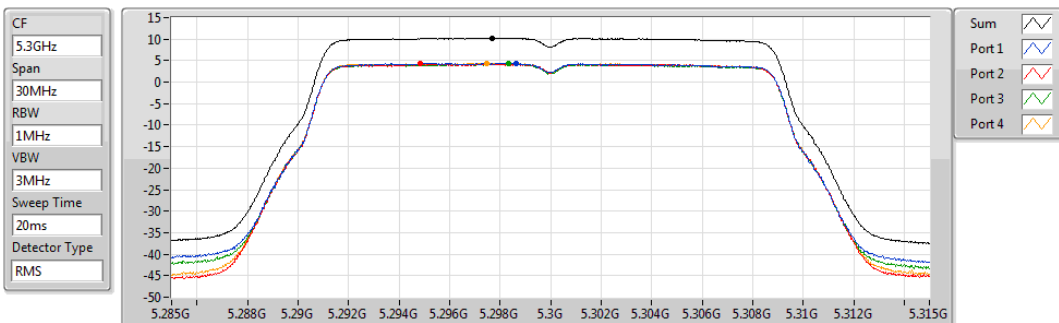

802.11ac VHT20-BF_Nss1,(MCS0)_4TX

PSD

5300MHz

29/07/2019

Sum	PD	Port 1	Port 2	Port 3	Port 4
(dBm/RBW)	(dBm/RBW)	(dBm/RBW)	(dBm/RBW)	(dBm/RBW)	(dBm/RBW)
10.27	10.27	4.37	4.23	4.27	4.37