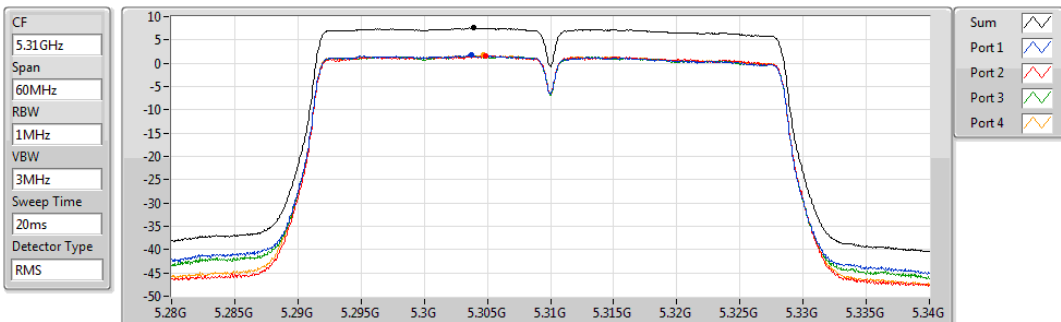

PSD

5270MHz

30/07/2019

Sum	PD	Port 1	Port 2	Port 3	Port 4
(dBm/RBW)	(dBm/RBW)	(dBm/RBW)	(dBm/RBW)	(dBm/RBW)	(dBm/RBW)
7.54	7.54	1.79	1.54	1.60	1.67

802.11ac VHT40_Nss1,(MCS0)_4TX

PSD

5310MHz

30/07/2019