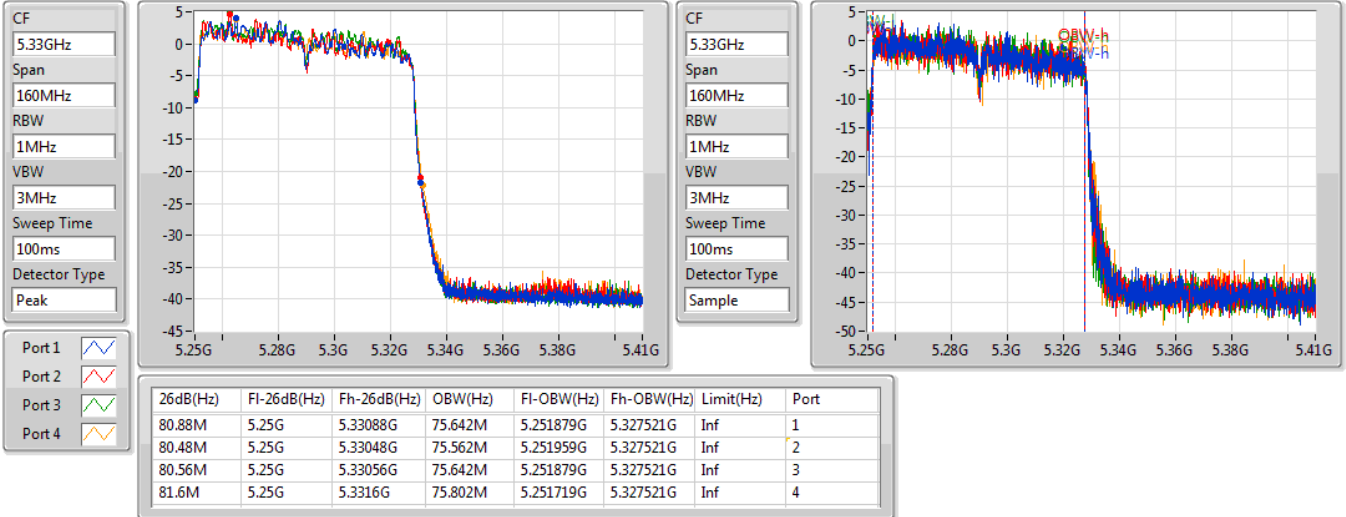

Port X-N dB = Port X 6dB down bandwidth for 5.725-5.85GHz band / 26dB down bandwidth for other band

Port X-OBW = Port X 99% occupied bandwidth;

802.11ac VHT80_Nss3,(MCS0)_4TX

EBW

5530MHz

31/07/2019

802.11ac VHT160_Nss3,(MCS0)_4TX

EBW

5250MHz Straddle 5.15-5.25GHz

31/07/2019

802.11ac VHT160_Nss3,(MCS0)_4TX

EBW

5250MHz Straddle 5.25-5.35GHz

31/07/2019

802.11ac VHT160_Nss3,(MCS0)_4TX