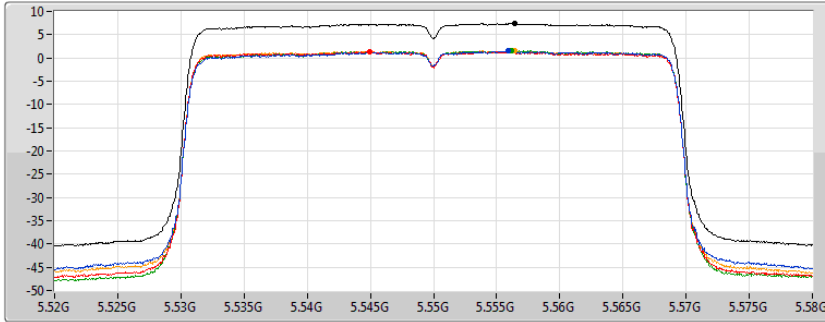

802.11ax HEW40_Nss1,(MCS0)_4TX

PSD

5550MHz

30/07/2019

CF 5.55GHz
Span 60MHz
RBW 1MHz
VBW 3MHz
Sweep Time 20ms
Detector Type RMS

Sum
Port 1
Port 2
Port 3
Port 4

Sum	PD	Port 1	Port 2	Port 3	Port 4
(dBm/RBW)	(dBm/RBW)	(dBm/RBW)	(dBm/RBW)	(dBm/RBW)	(dBm/RBW)
7.40	7.40	1.45	1.36	1.56	1.50

802.11ax HEW40_Nss1,(MCS0)_4TX

PSD

5670MHz

30/07/2019

CF 5.67GHz
Span 60MHz
RBW 1MHz
VBW 3MHz
Sweep Time 20ms
Detector Type RMS