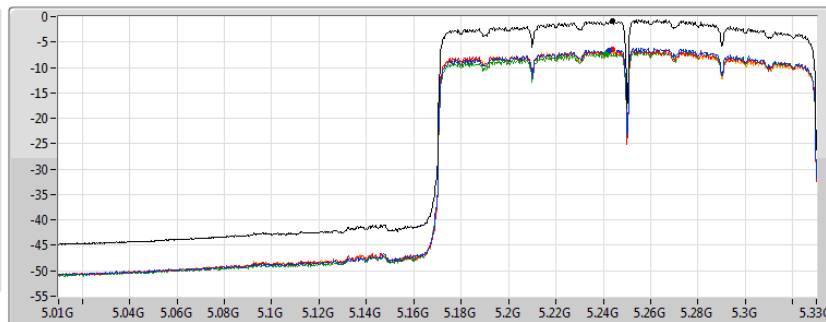

Sum	PD	Port 1	Port 2	Port 3	Port 4
(dBm/RBW)	(dBm/RBW)	(dBm/RBW)	(dBm/RBW)	(dBm/RBW)	(dBm/RBW)
-0.87	-0.87	-6.58	-6.54	-7.28	-6.71