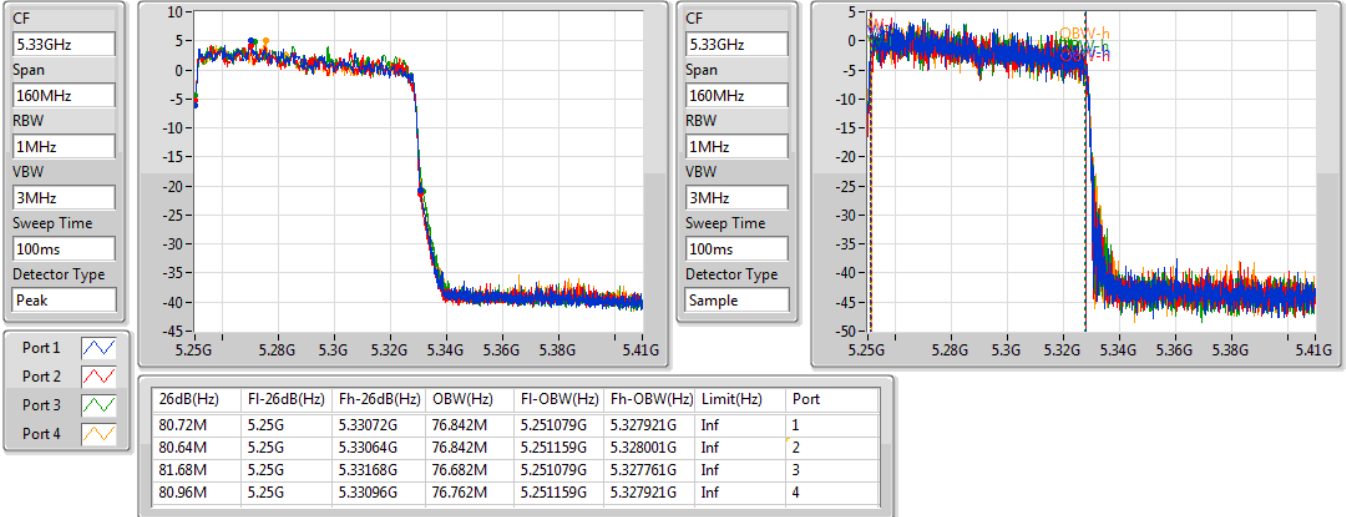

802.11ax HEW160_Nss3,(MCS0)_4TX

EBW

5250MHz Straddle 5.25-5.35GHz

31/07/2019

802.11ax HEW160_Nss3,(MCS0)_4TX

EBW

5570MHz

31/07/2019