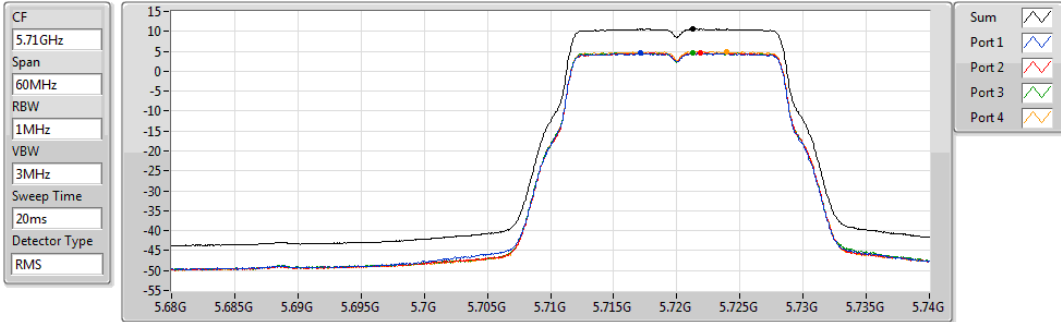

802.11a_Nss1,(6Mbps)_4TX
5720MHz Straddle 5.47-5.725GHz

PSD

30/07/2019

Sum	PD	Port 1	Port 2	Port 3	Port 4
(dBm/RBW)	(dBm/RBW)	(dBm/RBW)	(dBm/RBW)	(dBm/RBW)	(dBm/RBW)
10.62	10.62	4.58	4.58	4.59	4.88