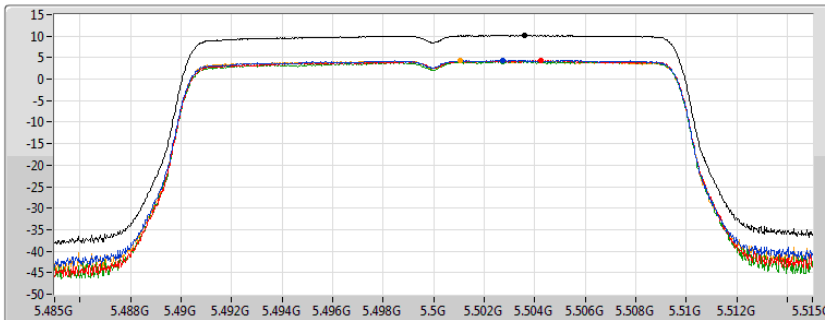

802.11ax HEW20_Nss1,(MCS0)_4TX

PSD

5500MHz

30/07/2019

CF
5.5GHz
Span
30MHz
RBW
1MHz
VBW
3MHz
Sweep Time
20ms
Detector Type
RMS

Sum
Port 1
Port 2
Port 3
Port 4

Sum	PD	Port 1	Port 2	Port 3	Port 4
(dBm/RBW)	(dBm/RBW)	(dBm/RBW)	(dBm/RBW)	(dBm/RBW)	(dBm/RBW)
10.18	10.18	4.36	4.33	4.14	4.21

802.11ax HEW20_Nss1,(MCS0)_4TX

PSD

5580MHz

30/07/2019

CF
5.58GHz
Span
30MHz
RBW
1MHz
VBW
3MHz
Sweep Time
20ms
Detector Type
RMS