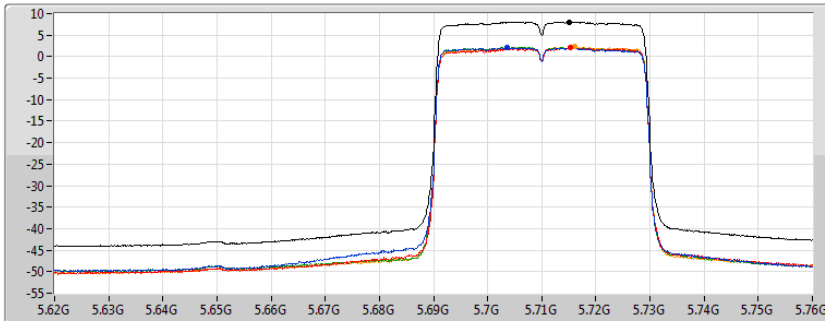

Sum
Port 1
Port 2
Port 3
Port 4

Sum	PD	Port 1	Port 2	Port 3	Port 4
(dBm/RBW)	(dBm/RBW)	(dBm/RBW)	(dBm/RBW)	(dBm/RBW)	(dBm/RBW)
8.05	8.05	2.10	2.13	2.15	2.26