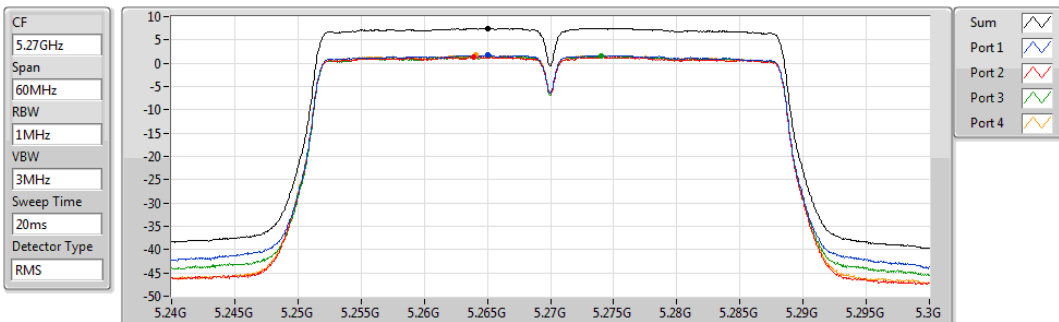

PSD

30/07/2019

Sum	PD	Port 1	Port 2	Port 3	Port 4
(dBm/RBW)	(dBm/RBW)	(dBm/RBW)	(dBm/RBW)	(dBm/RBW)	(dBm/RBW)
9.02	9.02	2.98	2.93	3.09	3.33

802.11ac VHT40-BF_Nss1,(MCS0)_4TX
5270MHz

PSD

29/07/2019

Sum	PD	Port 1	Port 2	Port 3	Port 4
(dBm/RBW)	(dBm/RBW)	(dBm/RBW)	(dBm/RBW)	(dBm/RBW)	(dBm/RBW)
7.50	7.50	1.78	1.39	1.49	1.68