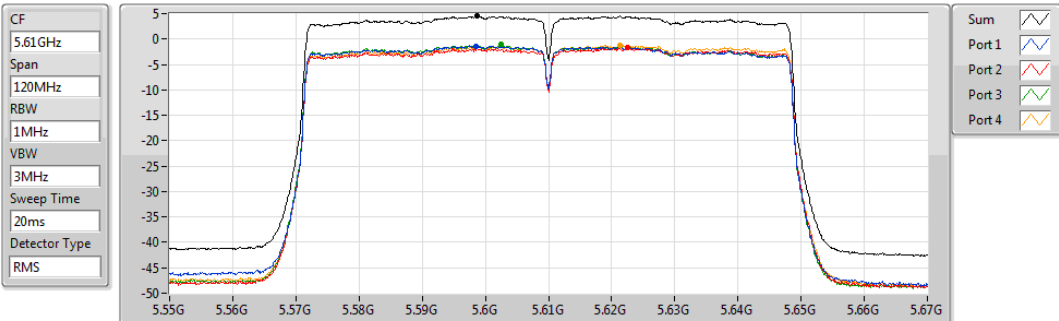

802.11ac VHT80-BF_Nss1,(MCS0)_4TX

PSD

5610MHz

30/07/2019

Sum	PD	Port 1	Port 2	Port 3	Port 4
(dBm/RBW)	(dBm/RBW)	(dBm/RBW)	(dBm/RBW)	(dBm/RBW)	(dBm/RBW)
4.49	4.49	-1.34	-1.74	-1.10	-1.19