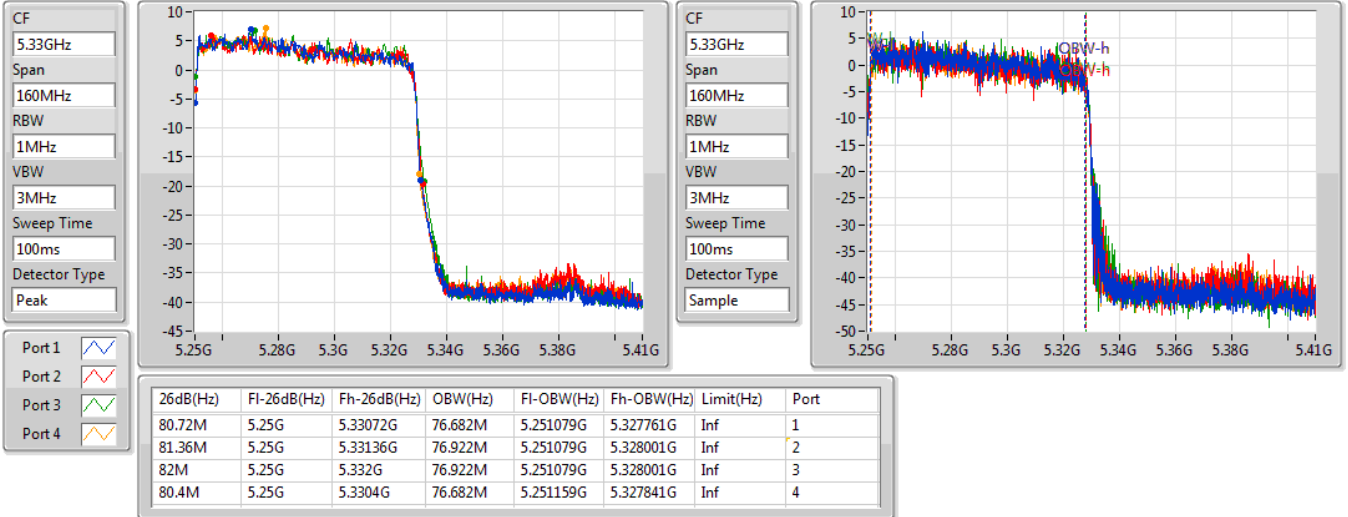

802.11ax HEW160-BF_Nss3,(MCS0)_4TX

EBW

5250MHz

29/07/2019