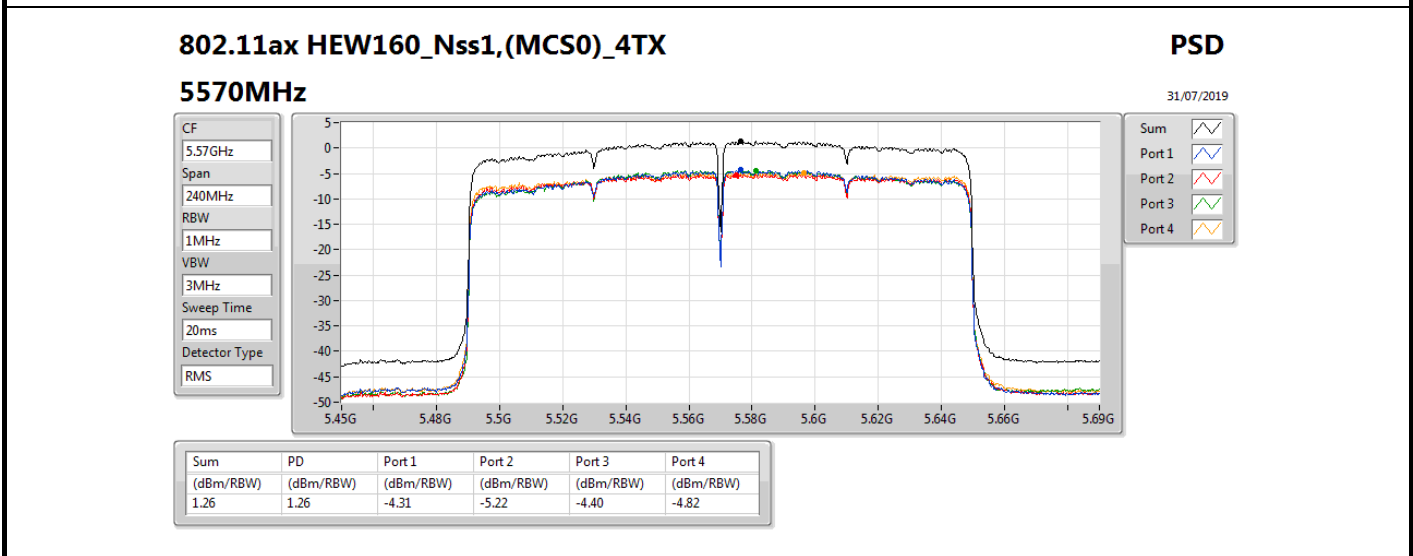

<beamforming mode> 4T1S

Summary

Mode	PD (dBm/RBW)
5.15-5.25GHz	-
802.11ac VHT160-BF_Nss1,(MCS0)_4TX	1.45
802.11ax HEW160-BF_Nss1,(MCS0)_4TX	0.37
5.25-5.35GHz	-
802.11ac VHT20-BF_Nss1,(MCS0)_4TX	10.44
802.11ac VHT40-BF_Nss1,(MCS0)_4TX	7.54
802.11ac VHT80-BF_Nss1,(MCS0)_4TX	4.93
802.11ac VHT160-BF_Nss1,(MCS0)_4TX	1.67
802.11ax HEW20-BF_Nss1,(MCS0)_4TX	10.10
802.11ax HEW40-BF_Nss1,(MCS0)_4TX	7.42
802.11ax HEW80-BF_Nss1,(MCS0)_4TX	4.73
802.11ax HEW160-BF_Nss1,(MCS0)_4TX	0.65
5.47-5.725GHz	-
802.11ac VHT20-BF_Nss1,(MCS0)_4TX	10.51
802.11ac VHT40-BF_Nss1,(MCS0)_4TX	7.94
802.11ac VHT80-BF_Nss1,(MCS0)_4TX	4.91
802.11ac VHT160-BF_Nss1,(MCS0)_4TX	0.70
802.11ax HEW20-BF_Nss1,(MCS0)_4TX	10.30
802.11ax HEW40-BF_Nss1,(MCS0)_4TX	7.92
802.11ax HEW80-BF_Nss1,(MCS0)_4TX	4.97
802.11ax HEW160-BF_Nss1,(MCS0)_4TX	1.36
5.725-5.85GHz	-
802.11ac VHT20-BF_Nss1,(MCS0)_4TX	9.02
802.11ac VHT40-BF_Nss1,(MCS0)_4TX	6.08
802.11ac VHT80-BF_Nss1,(MCS0)_4TX	2.53
802.11ax HEW20-BF_Nss1,(MCS0)_4TX	8.82
802.11ax HEW40-BF_Nss1,(MCS0)_4TX	6.16
802.11ax HEW80-BF_Nss1,(MCS0)_4TX	2.61

RBW = 500 kHz for 5.725-5.85GHz band / 1MHz for other band;