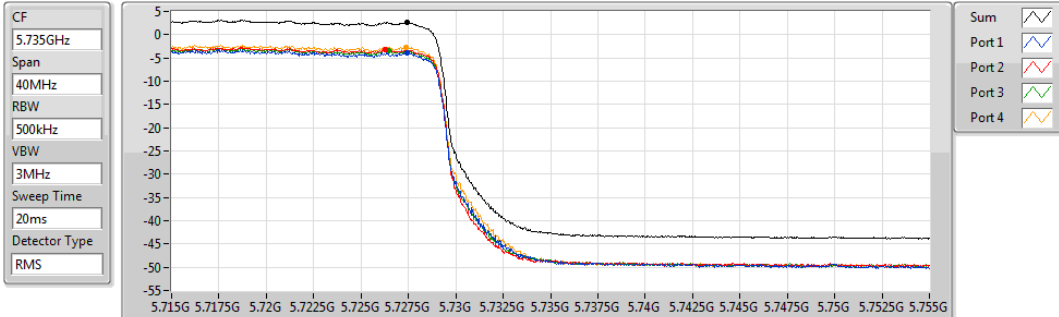

802.11ax HEW80-BF_Nss1,(MCS0)_4TX

PSD

5690MHz Straddle 5.725-5.85GHz

30/07/2019

Sum	PD	Port 1	Port 2	Port 3	Port 4
(dBm/RBW)	(dBm/RBW)	(dBm/RBW)	(dBm/RBW)	(dBm/RBW)	(dBm/RBW)
2.61	2.61	-3.94	-3.25	-3.50	-2.63

802.11ax HEW160-BF_Nss1,(MCS0)_4TX

PSD