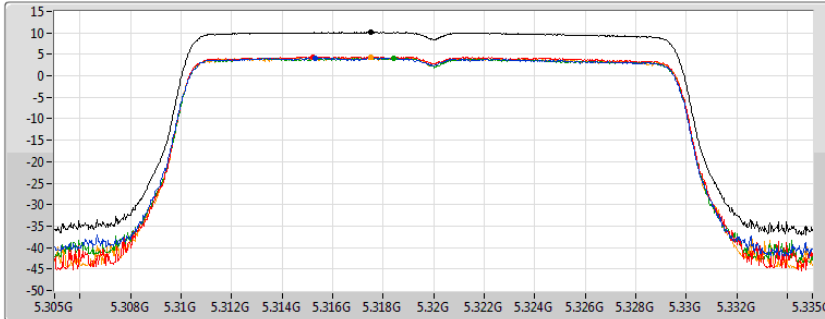

802.11ax HEW20_Nss1,(MCS0)_4TX

PSD

5320MHz

30/07/2019

CF
5.32GHz
Span
30MHz
RBW
1MHz
VBW
3MHz
Sweep Time
20ms
Detector Type
RMS

Sum
Port 1
Port 2
Port 3
Port 4

Sum	PD	Port 1	Port 2	Port 3	Port 4
(dBm/RBW)	(dBm/RBW)	(dBm/RBW)	(dBm/RBW)	(dBm/RBW)	(dBm/RBW)
10.14	10.14	4.15	4.40	4.07	4.22