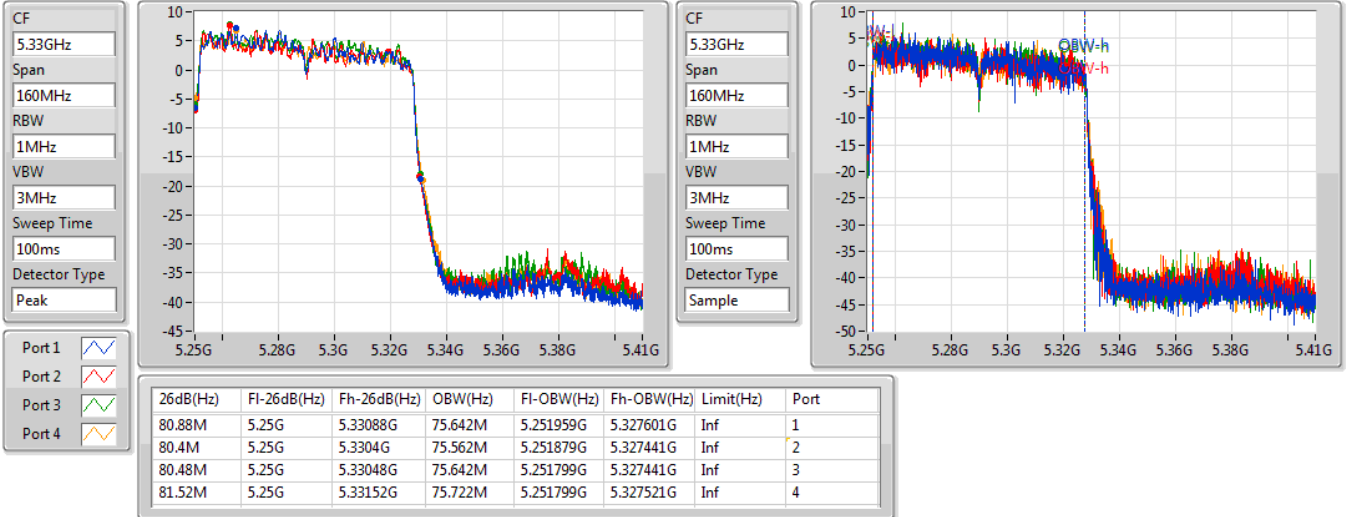

Port X-N dB = Port X 6dB down bandwidth for 5.725-5.85GHz band / 26dB down bandwidth for other band

Port X-OBW = Port X 99% occupied bandwidth;

802.11ac VHT80-BF_Nss3,(MCS0)_4TX

EBW

5530MHz

29/07/2019

802.11ac VHT160-BF_Nss3,(MCS0)_4TX

EBW

5250MHz Straddle 5.15-5.25GHz

29/07/2019

802.11ac VHT160-BF_Nss3,(MCS0)_4TX

EBW

5250MHz

29/07/2019

802.11ac VHT160-BF_Nss3,(MCS0)_4TX

EBW

5570MHz

29/07/2019

802.11ax HEW80-BF_Nss3,(MCS0)_4TX

EBW

5530MHz

29/07/2019

CF
5.53GHz
Span
240MHz
RBW
1MHz
VBW
3MHz
Sweep Time
100ms
Detector Type
Peak