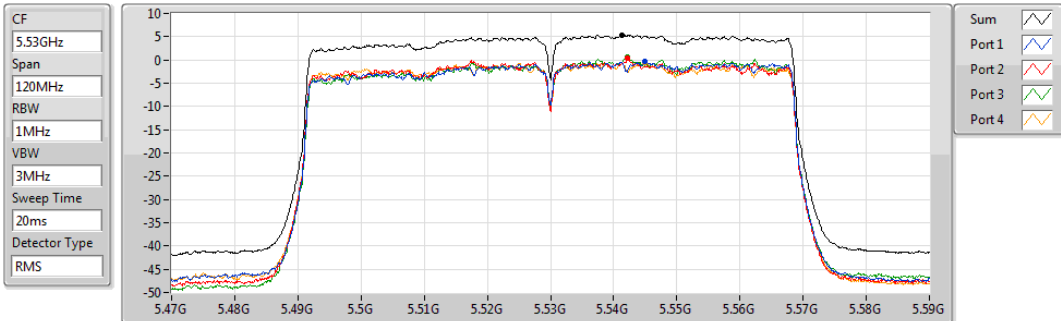

802.11ac VHT80-BF_Nss3,(MCS0)_4TX

PSD

5530MHz

29/07/2019

Sum	PD	Port 1	Port 2	Port 3	Port 4
(dBm/100kHz)	(dBm/100kHz)	(dBm/100kHz)	(dBm/100kHz)	(dBm/100kHz)	(dBm/100kHz)
5.34	5.34	-0.37	0.29	0.56	-0.49