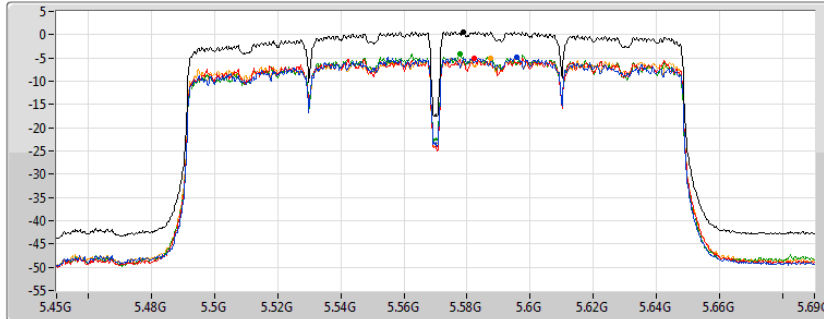

802.11ac VHT160_Nss3,(MCS0)_4TX

PSD

5570MHz

31/07/2019

CF
5.57GHz
Span
240MHz
RBW
1MHz
VBW
3MHz
Sweep Time
20ms
Detector Type
RMS

Sum	PD	Port 1	Port 2	Port 3	Port 4
(dBm/RBW)	(dBm/RBW)	(dBm/RBW)	(dBm/RBW)	(dBm/RBW)	(dBm/RBW)
0.64	0.64	-4.95	-4.99	-4.20	-5.00

802.11ax HEW80_Nss3,(MCS0)_4TX

PSD

5530MHz

31/07/2019

CF
5.53GHz
Span
120MHz
RBW
1MHz
VBW
3MHz
Sweep Time
20ms
Detector Type
RMS