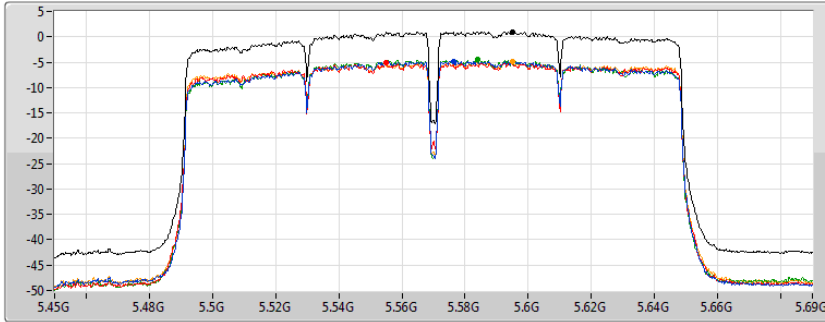

802.11ac VHT160_Nss1,(MCS0)_4TX

PSD

5570MHz

30/07/2019

CF
5.57GHz
Span
240MHz
RBW
1MHz
VBW
3MHz
Sweep Time
20ms
Detector Type
RMS

Sum	PD	Port 1	Port 2	Port 3	Port 4
(dBm/RBW)	(dBm/RBW)	(dBm/RBW)	(dBm/RBW)	(dBm/RBW)	(dBm/RBW)
1.02	1.02	-4.84	-5.08	-4.46	-4.99

802.11ax HEW20_Nss1,(MCS0)_4TX

PSD

5260MHz

30/07/2019

CF
5.26GHz
Span
30MHz
RBW
1MHz
VBW
3MHz
Sweep Time
20ms
Detector Type
RMS