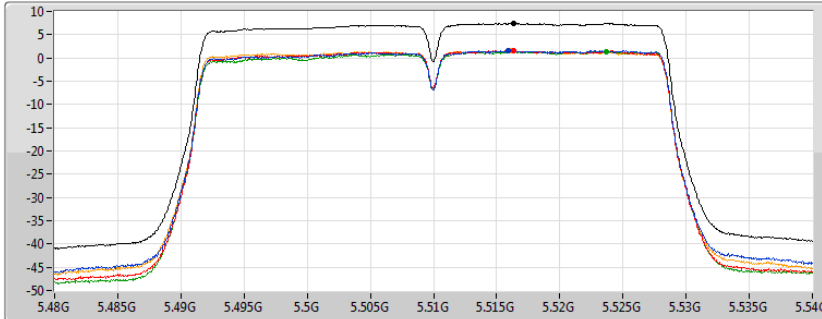

802.11ac VHT40_Nss1,(MCS0)_4TX

PSD

5510MHz

30/07/2019

CF
5.51GHz

Span
60MHz

RBW
1MHz

VBW
3MHz

Sweep Time
20ms

Detector Type
RMS

Sum

Port 1

Port 2

Port 3

Port 4

Sum	PD	Port 1	Port 2	Port 3	Port 4
(dBm/RBW)	(dBm/RBW)	(dBm/RBW)	(dBm/RBW)	(dBm/RBW)	(dBm/RBW)
7.45	7.45	1.55	1.67	1.44	1.48

802.11ac VHT40_Nss1,(MCS0)_4TX

PSD

5550MHz

30/07/2019

CF
5.55GHz

Span
60MHz

RBW
1MHz

VBW
3MHz

Sweep Time
20ms

Detector Type
RMS