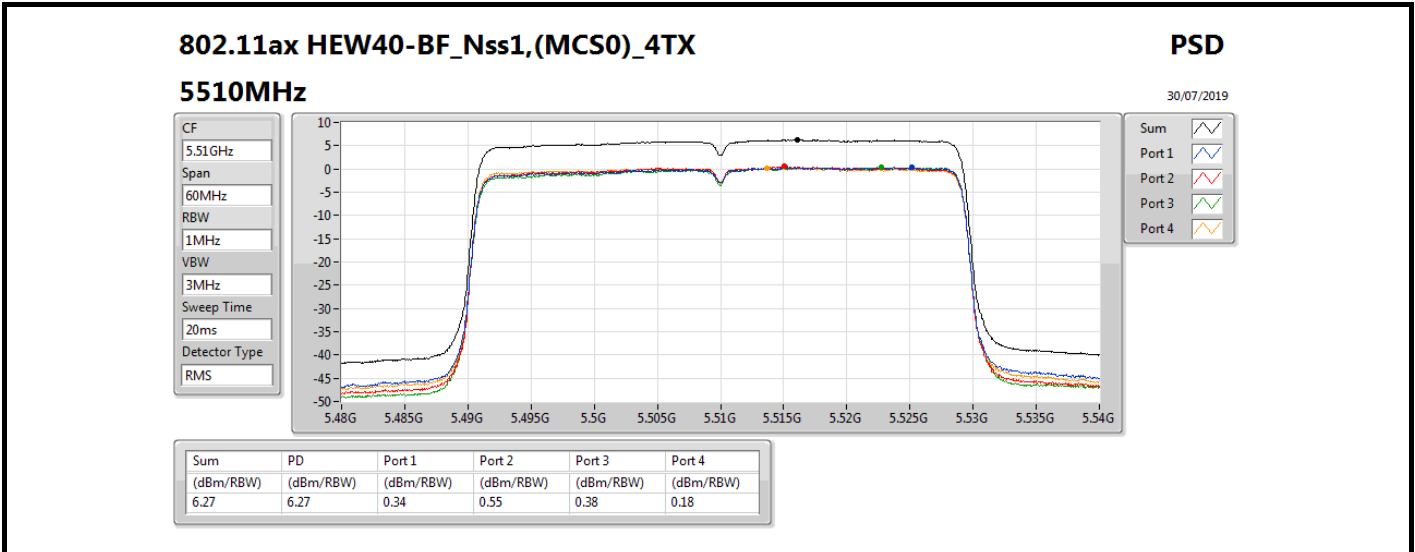

802.11ax HEW40-BF_Nss1,(MCS0)_4TX

PSD

5310MHz

29/07/2019

Sum	PD	Port 1	Port 2	Port 3	Port 4
(dBm/RBW)	(dBm/RBW)	(dBm/RBW)	(dBm/RBW)	(dBm/RBW)	(dBm/RBW)
7.42	7.42	1.58	1.39	1.42	1.59

802.11ax HEW40-BF_Nss1,(MCS0)_4TX