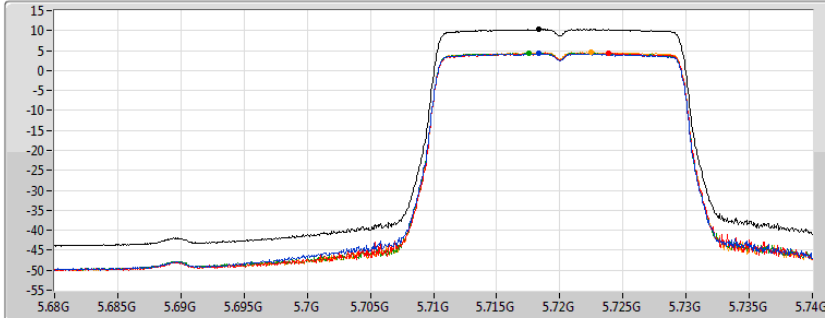

Sum
Port 1
Port 2
Port 3
Port 4

Sum	PD	Port 1	Port 2	Port 3	Port 4
(dBm/RBW)	(dBm/RBW)	(dBm/RBW)	(dBm/RBW)	(dBm/RBW)	(dBm/RBW)
10.31	10.31	4.21	4.34	4.35	4.54

802.11ax HEW20_Nss1,(MCS0)_4TX

PSD

5720MHz Straddle 5.725-5.85GHz

30/07/2019

CF
5.735GHz
Span
40MHz
RBW
500kHz
VBW
3MHz
Sweep Time
20ms
Detector Type
RMS