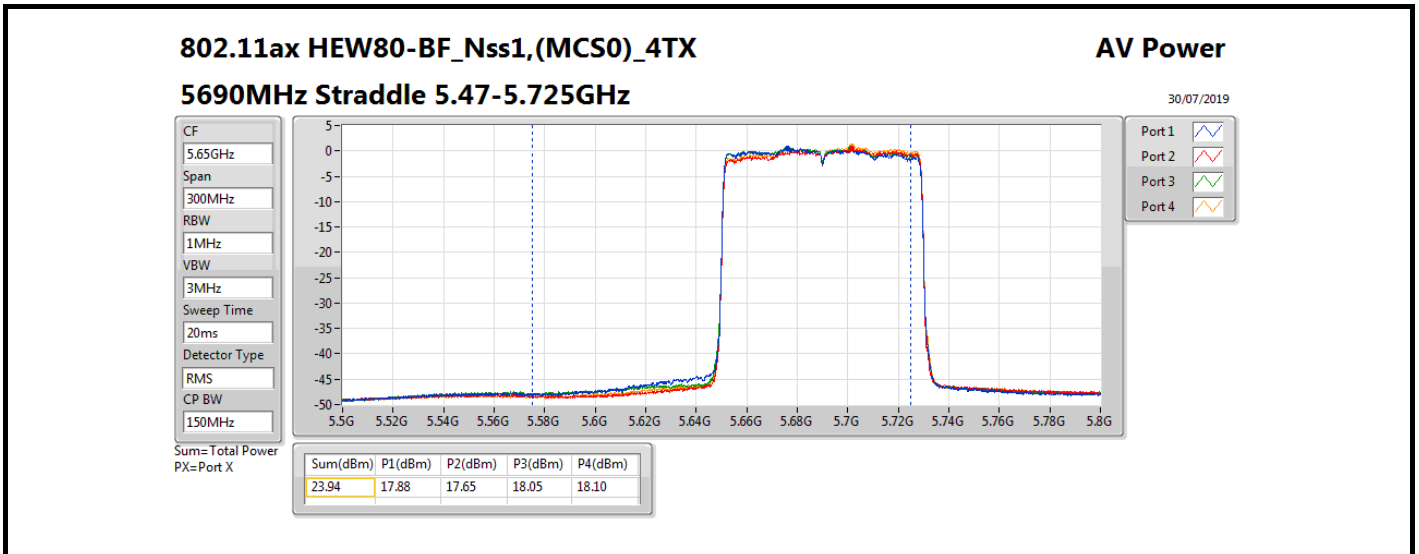

Average Power

Appendix B.2

Mode	Result	DG (dBi)	Port 1 (dBm)	Port 2 (dBm)	Port 3 (dBm)	Port 4 (dBm)	Total Power (dBm)	Power Limit (dBm)
802.11ax HEW80-BF_Nss1,(MCS0)_4TX	-	-	-	-	-	-	-	-
5290MHz	Pass	4.20	17.79	17.82	17.77	18.02	23.87	23.98
5530MHz	Pass	5.10	17.83	17.82	17.71	17.84	23.82	23.98
5610MHz	Pass	5.10	17.99	17.53	17.69	17.79	23.77	23.98
5690MHz Straddle 5.47-5.725GHz	Pass	5.10	17.88	17.65	18.05	18.10	23.94	23.98
5690MHz Straddle 5.725-5.85GHz	Pass	5.00	4.21	4.98	4.66	5.47	10.87	30.00
802.11ax HEW160-BF_Nss1,(MCS0)_4TX	-	-	-	-	-	-	-	-
5250MHz Straddle 5.15-5.25GHz	Pass	4.70	13.22	13.10	12.94	13.23	19.14	30.00
5250MHz	Pass	4.20	13.17	12.88	13.35	13.02	19.13	23.98
5570MHz	Pass	5.10	17.25	17.08	17.17	17.24	23.21	23.98

DG = Directional Gain; **Port X** = Port X output power

<non-beamforming mode> 4T2S

Summary

Mode	Total Power (dBm)	Total Power (W)
5.15-5.25GHz	-	-
802.11ac VHT160_Nss2,(MCS0)_4TX	18.35	0.06839
802.11ax HEW160_Nss2,(MCS0)_4TX	17.96	0.06252
5.25-5.35GHz	-	-
802.11ac VHT160_Nss2,(MCS0)_4TX	18.38	0.06887
802.11ax HEW160_Nss2,(MCS0)_4TX	17.96	0.06252
5.47-5.725GHz	-	-
802.11ac VHT80_Nss2,(MCS0)_4TX	23.96	0.24889
802.11ac VHT160_Nss2,(MCS0)_4TX	21.14	0.13002
802.11ax HEW80_Nss2,(MCS0)_4TX	23.90	0.24547
802.11ax HEW160_Nss2,(MCS0)_4TX	21.58	0.14388