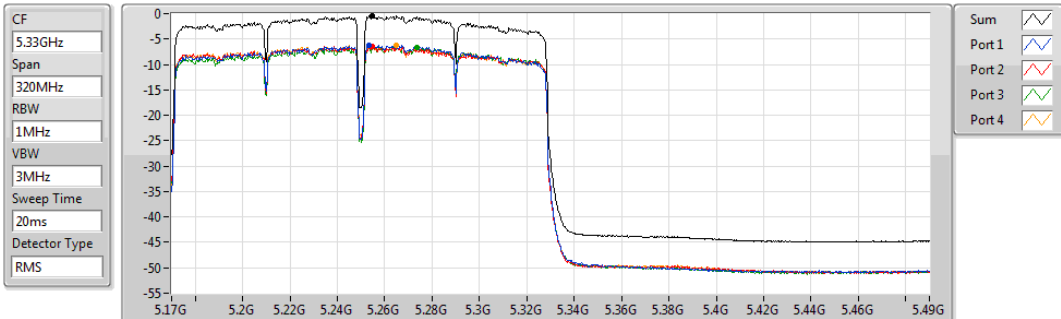

02/08/2019

Sum	PD	Port 1	Port 2	Port 3	Port 4
(dBm/RBW)	(dBm/RBW)	(dBm/RBW)	(dBm/RBW)	(dBm/RBW)	(dBm/RBW)
-0.78	-0.78	-6.43	-6.59	-7.05	-6.39

802.11ac VHT160_Nss1,(MCS0)_4TX

PSD

5250MHz

02/08/2019

Sum	PD	Port 1	Port 2	Port 3	Port 4
(dBm/RBW)	(dBm/RBW)	(dBm/RBW)	(dBm/RBW)	(dBm/RBW)	(dBm/RBW)
-0.48	-0.48	-6.31	-6.49	-6.57	-6.13