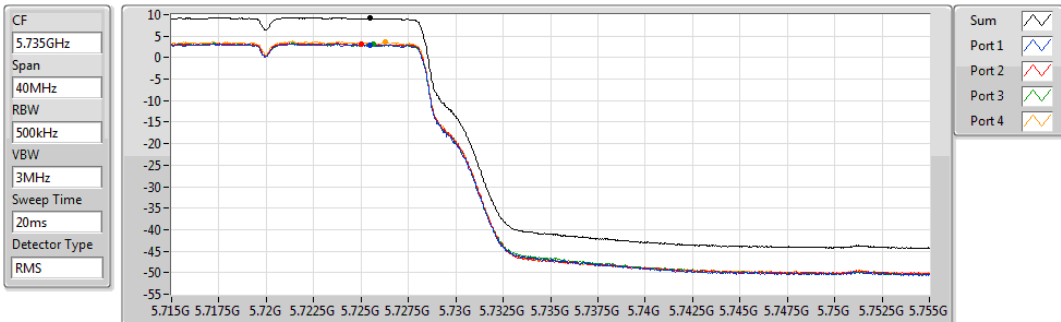

802.11a_Nss1,(6Mbps)_4TX
5720MHz Straddle 5.725-5.85GHz

PSD

30/07/2019

Sum	PD	Port 1	Port 2	Port 3	Port 4
(dBm/RBW)	(dBm/RBW)	(dBm/RBW)	(dBm/RBW)	(dBm/RBW)	(dBm/RBW)
9.13	9.13	2.92	3.20	3.15	3.60