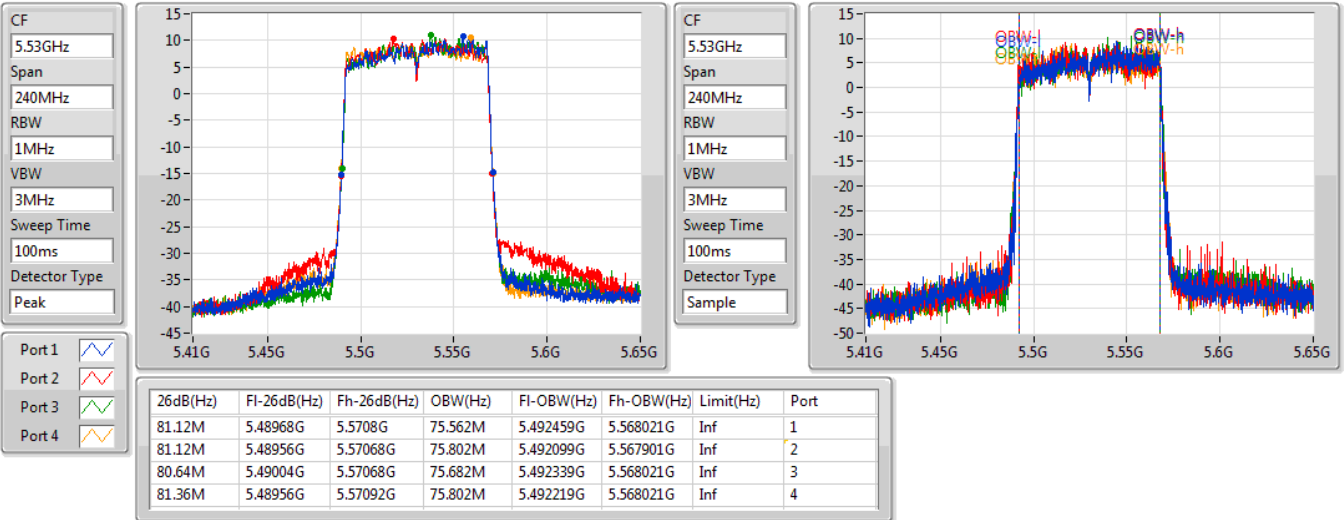

Min-OBW = Minimum 99% occupied bandwidth;

Result

Mode	Result	Limit (Hz)	Port 1-N dB (Hz)	Port 1-OBW (Hz)	Port 2-N dB (Hz)	Port 2-OBW (Hz)	Port 3-N dB (Hz)	Port 3-OBW (Hz)	Port 4-N dB (Hz)	Port 4-OBW (Hz)
802.11ac VHT80_Nss3,(MCS0)_4TX	-	-	-	-	-	-	-	-	-	-
5530MHz	Pass	Inf	81.12M	75.562M	81.12M	75.802M	80.64M	75.682M	81.36M	75.802M
802.11ac VHT160_Nss3,(MCS0)_4TX	-	-	-	-	-	-	-	-	-	-
5250MHz Straddle 5.15-5.25GHz	Pass	Inf	81.28M	75.802M	81.36M	75.962M	80.48M	75.642M	80.88M	75.802M
5250MHz Straddle 5.25-5.35GHz	Pass	Inf	80.88M	75.642M	80.48M	75.562M	80.56M	75.642M	81.6M	75.802M
5570MHz	Pass	Inf	163.68M	153.763M	163.92M	154.003M	162.96M	153.523M	166.08M	154.483M
802.11ax HEW80_Nss3,(MCS0)_4TX	-	-	-	-	-	-	-	-	-	-
5530MHz	Pass	Inf	81.48M	76.762M	81.84M	76.882M	81.12M	76.522M	81.36M	76.642M
802.11ax HEW160_Nss3,(MCS0)_4TX	-	-	-	-	-	-	-	-	-	-
5250MHz Straddle 5.15-5.25GHz	Pass	Inf	80.8M	76.922M	81.12M	77.241M	80.8M	77.001M	81.84M	77.001M
5250MHz Straddle 5.25-5.35GHz	Pass	Inf	80.72M	76.842M	80.64M	76.842M	81.68M	76.682M	80.96M	76.762M
5570MHz	Pass	Inf	163.68M	154.243M	163.92M	154.963M	164.88M	154.243M	165.6M	155.442M

Port X-N dB = Port X 6dB down bandwidth for 5.725-5.85GHz band / 26dB down bandwidth for other band

Port X-OBW = Port X 99% occupied bandwidth;

802.11ac VHT80_Nss3,(MCS0)_4TX

EBW

5530MHz

31/07/2019

802.11ac VHT160_Nss3,(MCS0)_4TX

EBW

5250MHz Straddle 5.15-5.25GHz

31/07/2019

802.11ac VHT160_Nss3,(MCS0)_4TX

EBW

5250MHz Straddle 5.25-5.35GHz

31/07/2019

802.11ac VHT160_Nss3,(MCS0)_4TX