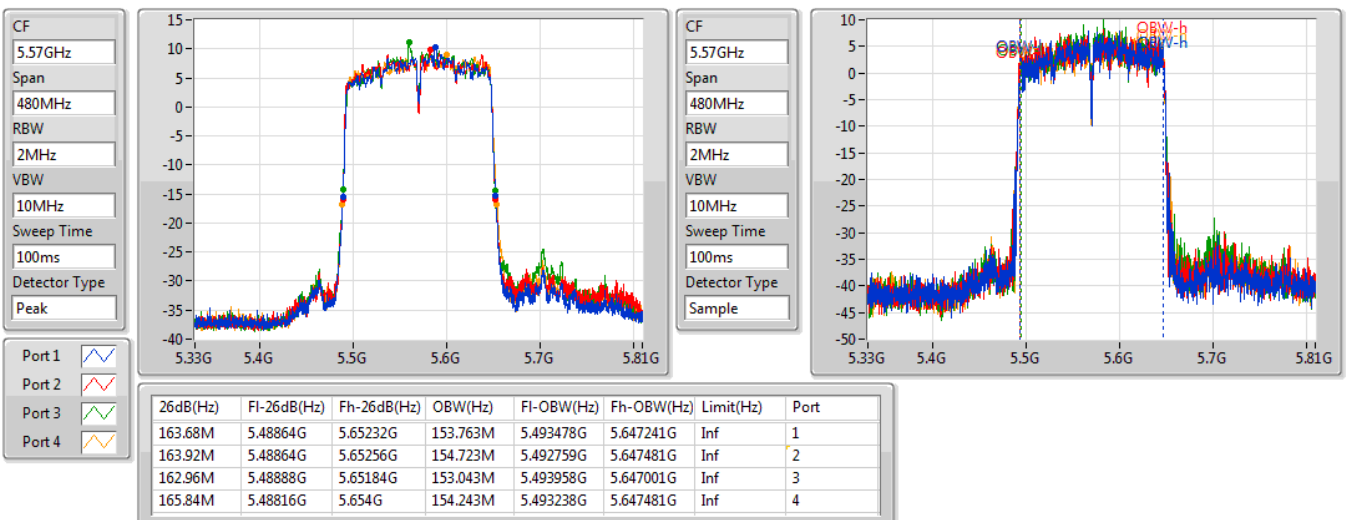

Port X-N dB = Port X 6dB down bandwidth for 5.725-5.85GHz band / 26dB down bandwidth for other band

Port X-OBW = Port X 99% occupied bandwidth;

802.11ac VHT80-BF_Nss3,(MCS0)_4TX

EBW

5530MHz

29/07/2019

802.11ac VHT160-BF_Nss3,(MCS0)_4TX

EBW

5250MHz Straddle 5.15-5.25GHz

29/07/2019

802.11ac VHT160-BF_Nss3,(MCS0)_4TX

EBW

5250MHz

29/07/2019

802.11ac VHT160-BF_Nss3,(MCS0)_4TX

EBW

5570MHz

29/07/2019

802.11ax HEW80-BF_Nss3,(MCS0)_4TX

EBW

5530MHz

29/07/2019

CF
5.53GHz
Span
240MHz
RBW
1MHz
VBW
3MHz
Sweep Time
100ms
Detector Type
Peak