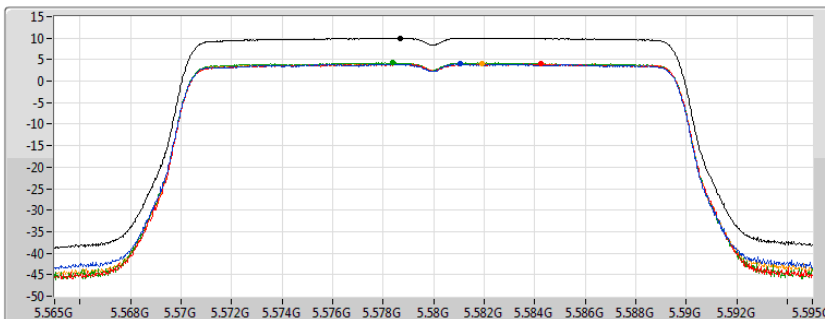

Sum
Port 1
Port 2
Port 3
Port 4

Sum	PD	Port 1	Port 2	Port 3	Port 4
(dBm/RBW)	(dBm/RBW)	(dBm/RBW)	(dBm/RBW)	(dBm/RBW)	(dBm/RBW)
10.04	10.04	3.99	4.02	4.28	4.17