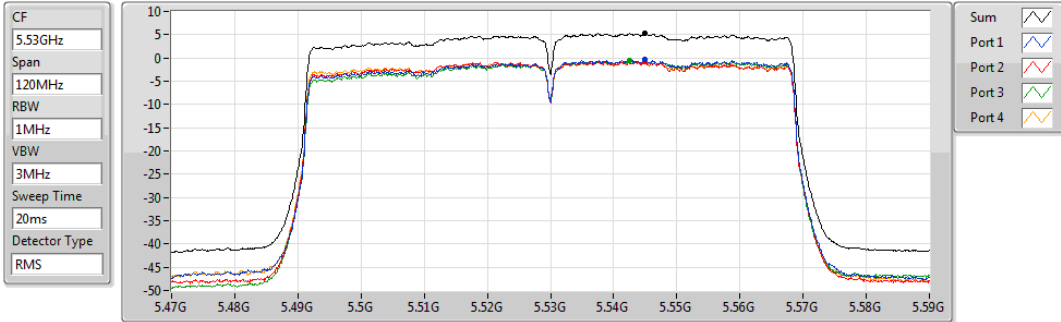

802.11ac VHT80-BF_Nss2,(MCS0)_4TX

PSD

5530MHz

29/07/2019

Sum	PD	Port 1	Port 2	Port 3	Port 4
(dBm/100kHz)	(dBm/100kHz)	(dBm/100kHz)	(dBm/100kHz)	(dBm/100kHz)	(dBm/100kHz)
5.32	5.32	-0.42	-0.82	-0.55	-0.72