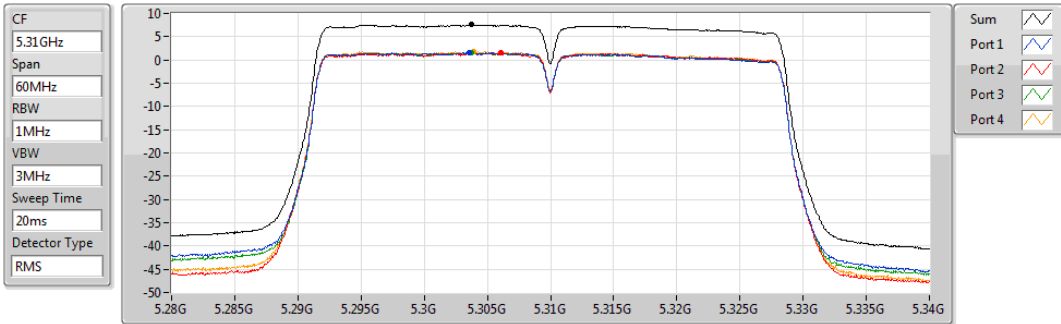

802.11ac VHT40-BF_Nss1,(MCS0)_4TX

PSD

5310MHz

29/07/2019

Sum	PD	Port 1	Port 2	Port 3	Port 4
(dBm/100kHz)	(dBm/100kHz)	(dBm/100kHz)	(dBm/100kHz)	(dBm/100kHz)	(dBm/100kHz)
7.54	7.54	1.56	1.45	1.52	1.77