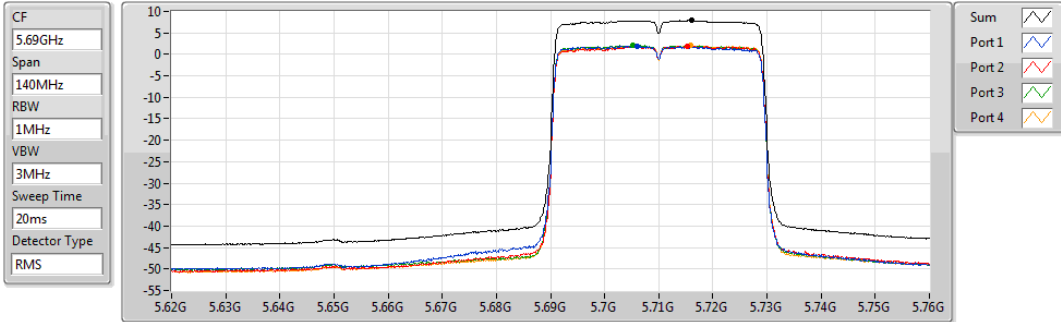

802.11ax HEW40-BF_Nss1,(MCS0)_4TX

5710MHz Straddle 5.47-5.725GHz

PSD

30/07/2019

Sum	PD	Port 1	Port 2	Port 3	Port 4
(dBm/RBW)	(dBm/RBW)	(dBm/RBW)	(dBm/RBW)	(dBm/RBW)	(dBm/RBW)
7.92	7.92	1.92	1.99	2.13	2.04