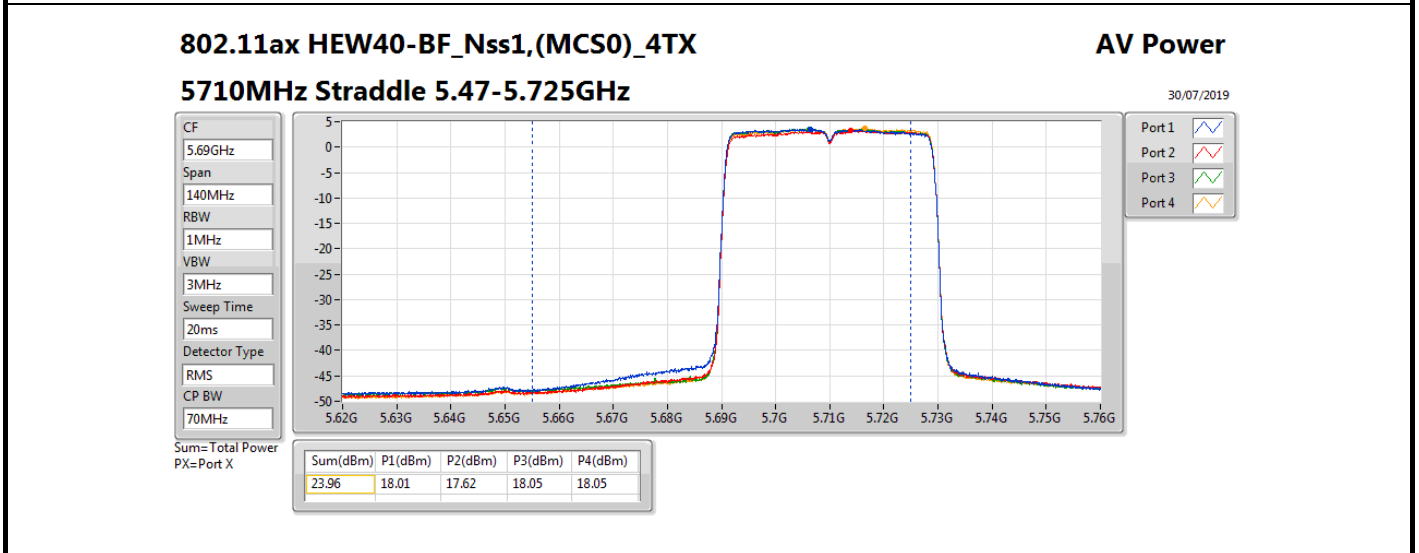

Average Power

Appendix B.2

Mode	Result	DG (dBi)	Port 1 (dBm)	Port 2 (dBm)	Port 3 (dBm)	Port 4 (dBm)	Total Power (dBm)	Power Limit (dBm)
802.11ax HEW80-BF_Nss1,(MCS0)_4TX	-	-	-	-	-	-	-	-
5290MHz	Pass	4.20	17.79	17.82	17.77	18.02	23.87	23.98
5530MHz	Pass	5.10	17.83	17.82	17.71	17.84	23.82	23.98
5610MHz	Pass	5.10	17.99	17.53	17.69	17.79	23.77	23.98
5690MHz Straddle 5.47-5.725GHz	Pass	5.10	17.88	17.65	18.05	18.10	23.94	23.98
5690MHz Straddle 5.725-5.85GHz	Pass	5.00	4.21	4.98	4.66	5.47	10.87	30.00
802.11ax HEW160-BF_Nss1,(MCS0)_4TX	-	-	-	-	-	-	-	-
5250MHz Straddle 5.15-5.25GHz	Pass	4.70	13.22	13.10	12.94	13.23	19.14	30.00
5250MHz	Pass	4.20	13.17	12.88	13.35	13.02	19.13	23.98
5570MHz	Pass	5.10	17.25	17.08	17.17	17.24	23.21	23.98

DG = Directional Gain; **Port X** = Port X output power

<non-beamforming mode> 4T2S

Summary

Mode	Total Power (dBm)	Total Power (W)
5.15-5.25GHz	-	-
802.11ac VHT160_Nss2,(MCS0)_4TX	18.35	0.06839
802.11ax HEW160_Nss2,(MCS0)_4TX	17.96	0.06252
5.25-5.35GHz	-	-
802.11ac VHT160_Nss2,(MCS0)_4TX	18.38	0.06887
802.11ax HEW160_Nss2,(MCS0)_4TX	17.96	0.06252
5.47-5.725GHz	-	-
802.11ac VHT80_Nss2,(MCS0)_4TX	23.96	0.24889
802.11ac VHT160_Nss2,(MCS0)_4TX	21.14	0.13002
802.11ax HEW80_Nss2,(MCS0)_4TX	23.90	0.24547
802.11ax HEW160_Nss2,(MCS0)_4TX	21.58	0.14388