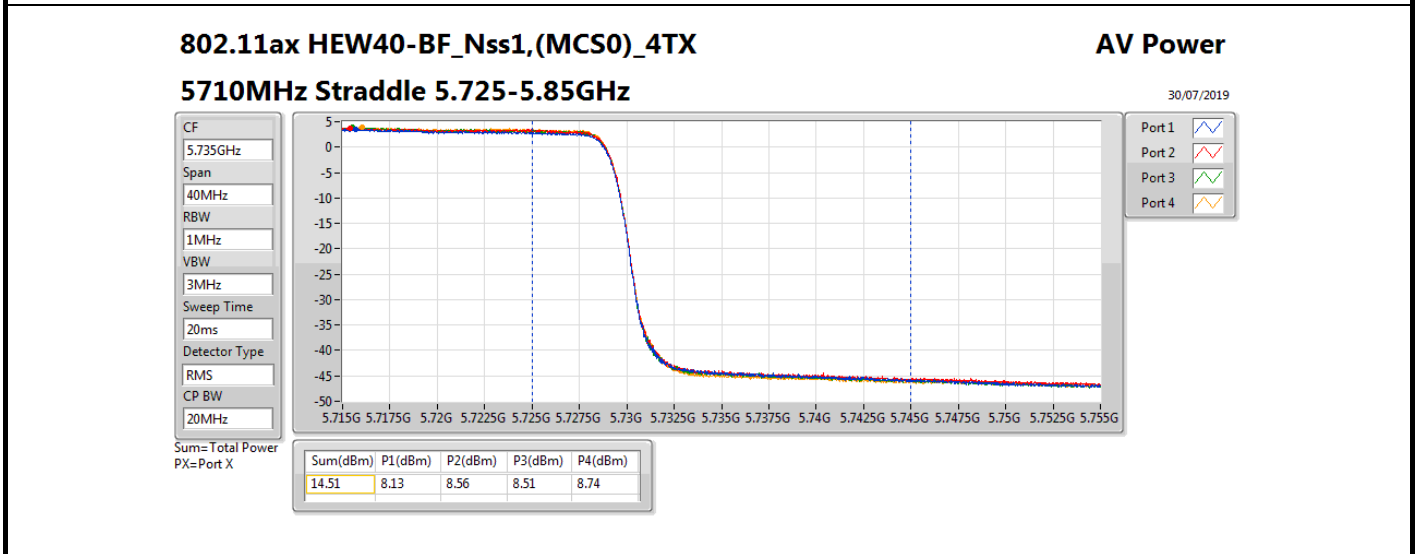

Average Power

Appendix B.2

Mode	Result	DG (dBi)	Port 1 (dBm)	Port 2 (dBm)	Port 3 (dBm)	Port 4 (dBm)	Total Power (dBm)	Power Limit (dBm)
802.11ax HEW80-BF_Nss1,(MCS0)_4TX	-	-	-	-	-	-	-	-
5290MHz	Pass	4.20	17.79	17.82	17.77	18.02	23.87	23.98
5530MHz	Pass	5.10	17.83	17.82	17.71	17.84	23.82	23.98
5610MHz	Pass	5.10	17.99	17.53	17.69	17.79	23.77	23.98
5690MHz Straddle 5.47-5.725GHz	Pass	5.10	17.88	17.65	18.05	18.10	23.94	23.98
5690MHz Straddle 5.725-5.85GHz	Pass	5.00	4.21	4.98	4.66	5.47	10.87	30.00
802.11ax HEW160-BF_Nss1,(MCS0)_4TX	-	-	-	-	-	-	-	-
5250MHz Straddle 5.15-5.25GHz	Pass	4.70	13.22	13.10	12.94	13.23	19.14	30.00
5250MHz	Pass	4.20	13.17	12.88	13.35	13.02	19.13	23.98
5570MHz	Pass	5.10	17.25	17.08	17.17	17.24	23.21	23.98

DG = Directional Gain; **Port X** = Port X output power

<non-beamforming mode> 4T2S

Summary

Mode	Total Power (dBm)	Total Power (W)
5.15-5.25GHz	-	-
802.11ac VHT160_Nss2,(MCS0)_4TX	18.35	0.06839
802.11ax HEW160_Nss2,(MCS0)_4TX	17.96	0.06252
5.25-5.35GHz	-	-
802.11ac VHT160_Nss2,(MCS0)_4TX	18.38	0.06887
802.11ax HEW160_Nss2,(MCS0)_4TX	17.96	0.06252
5.47-5.725GHz	-	-
802.11ac VHT80_Nss2,(MCS0)_4TX	23.96	0.24889
802.11ac VHT160_Nss2,(MCS0)_4TX	21.14	0.13002
802.11ax HEW80_Nss2,(MCS0)_4TX	23.90	0.24547
802.11ax HEW160_Nss2,(MCS0)_4TX	21.58	0.14388