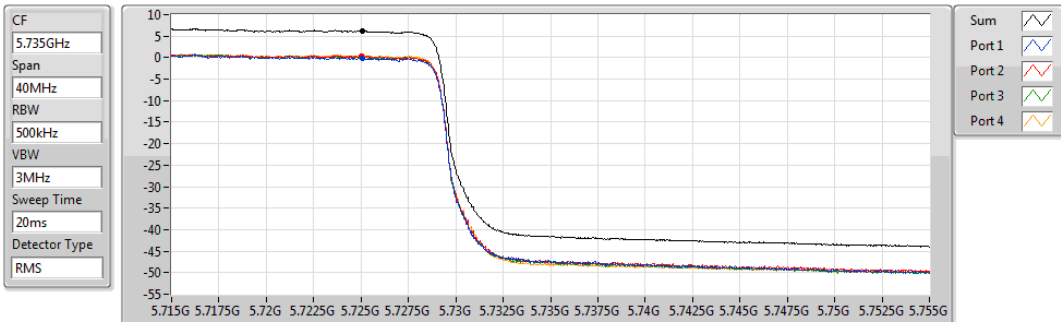

802.11ax HEW40-BF_Nss1,(MCS0)_4TX

5710MHz Straddle 5.725-5.85GHz

PSD

30/07/2019

Sum	PD	Port 1	Port 2	Port 3	Port 4
(dBm/RBW)	(dBm/RBW)	(dBm/RBW)	(dBm/RBW)	(dBm/RBW)	(dBm/RBW)
6.16	6.16	-0.14	0.34	0.12	0.45