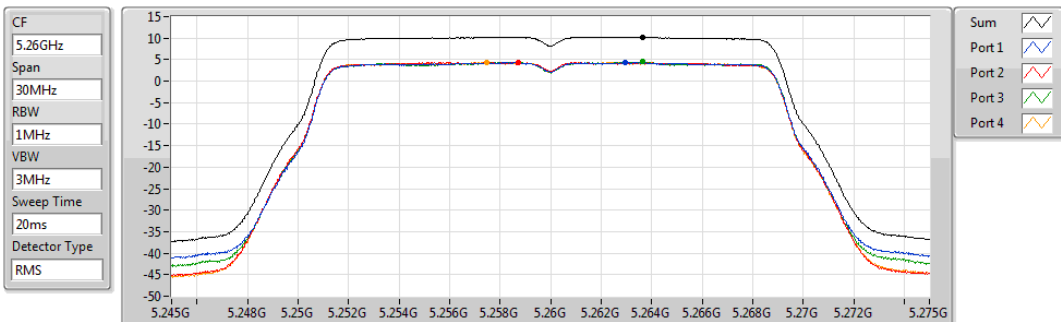

PSD

30/07/2019

Sum	PD	Port 1	Port 2	Port 3	Port 4
(dBm/RBW)	(dBm/RBW)	(dBm/RBW)	(dBm/RBW)	(dBm/RBW)	(dBm/RBW)
9.13	9.13	2.92	3.20	3.15	3.60

802.11ac VHT20_Nss1,(MCS0)_4TX
5260MHz

PSD

30/07/2019

Sum	PD	Port 1	Port 2	Port 3	Port 4
(dBm/RBW)	(dBm/RBW)	(dBm/RBW)	(dBm/RBW)	(dBm/RBW)	(dBm/RBW)
10.30	10.30	4.37	4.32	4.53	4.32