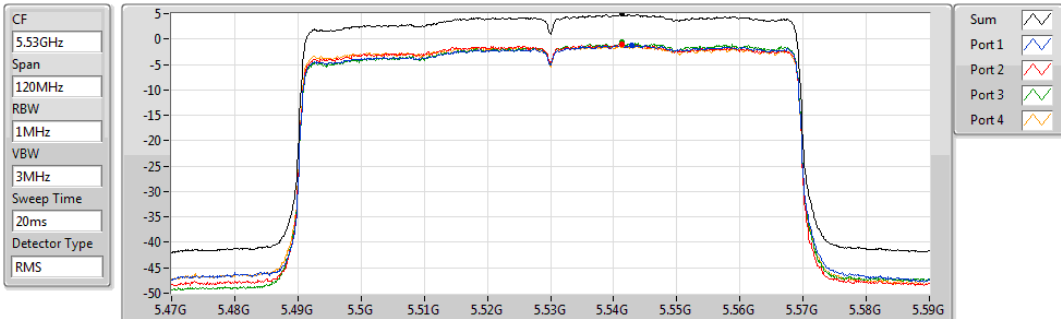

PSD

5290MHz

30/07/2019

Sum	PD	Port 1	Port 2	Port 3	Port 4
(dBm/RBW)	(dBm/RBW)	(dBm/RBW)	(dBm/RBW)	(dBm/RBW)	(dBm/RBW)
4.74	4.74	-1.16	-1.30	-0.97	-1.15

802.11ax HEW80_Nss1,(MCS0)_4TX

PSD

5530MHz

31/07/2019