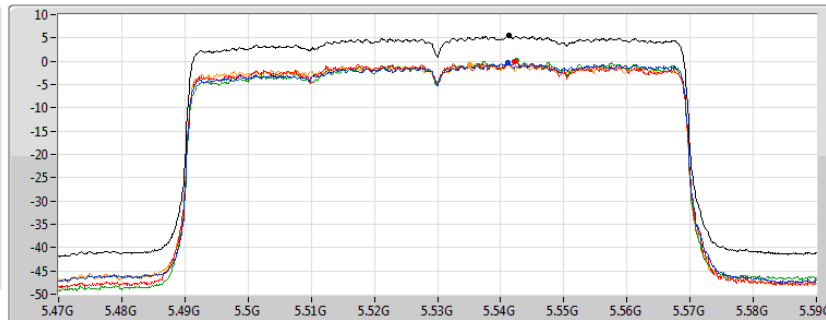

Sum
Port 1
Port 2
Port 3
Port 4

Sum	PD	Port 1	Port 2	Port 3	Port 4
(dBm/RBW)	(dBm/RBW)	(dBm/RBW)	(dBm/RBW)	(dBm/RBW)	(dBm/RBW)
5.48	5.48	-0.41	-0.19	0.07	-0.71

802.11ax HEW160-BF_Nss3,(MCS0)_4TX

PSD

5250MHz Straddle 5.15-5.25GHz

29/07/2019

CF
5.17GHz
Span
320MHz
RBW
1MHz
VBW
3MHz
Sweep Time
20ms
Detector Type
RMS