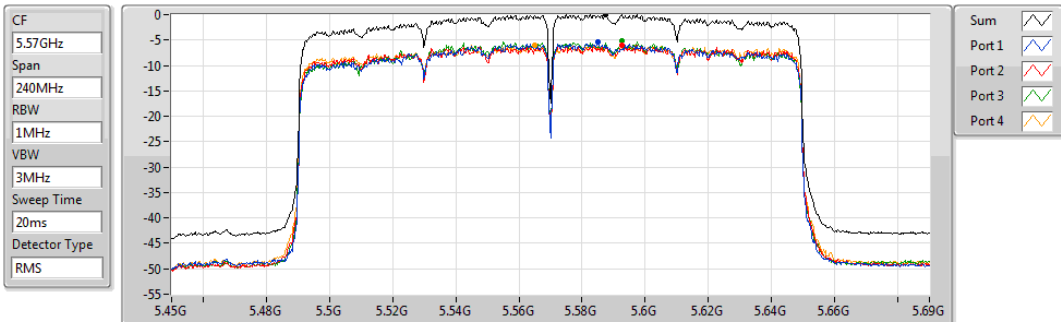

5570MHz

02/08/2019

Sum	PD	Port 1	Port 2	Port 3	Port 4
(dBm/RBW)	(dBm/RBW)	(dBm/RBW)	(dBm/RBW)	(dBm/RBW)	(dBm/RBW)
-0.02	-0.02	-5.45	-5.98	-5.26	-6.05