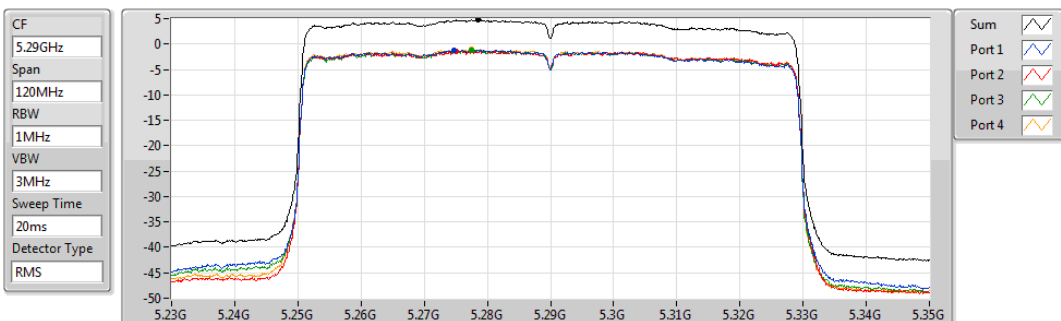

802.11ax HEW80-BF_Nss1,(MCS0)_4TX

5290MHz

PSD

29/07/2019

Sum	PD	Port 1	Port 2	Port 3	Port 4
(dBm/RBW)	(dBm/RBW)	(dBm/RBW)	(dBm/RBW)	(dBm/RBW)	(dBm/RBW)
4.73	4.73	-1.18	-1.34	-1.24	-1.04