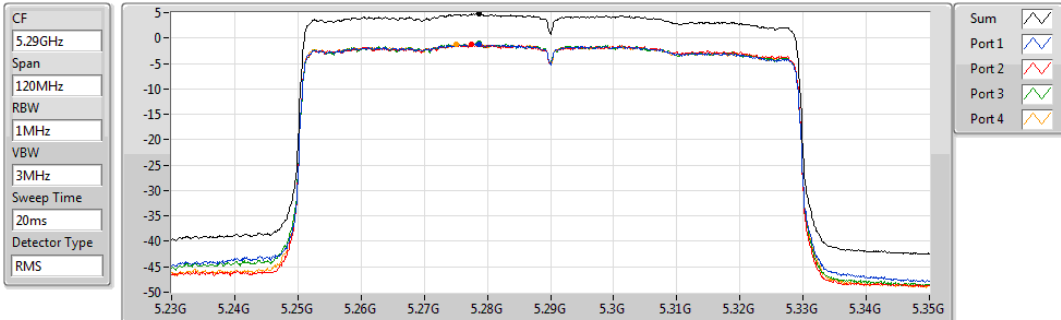

5290MHz

30/07/2019

Sum	PD	Port 1	Port 2	Port 3	Port 4
(dBm/RBW)	(dBm/RBW)	(dBm/RBW)	(dBm/RBW)	(dBm/RBW)	(dBm/RBW)
4.74	4.74	-1.16	-1.30	-0.97	-1.15

802.11ax HEW80_Nss1,(MCS0)_4TX

PSD