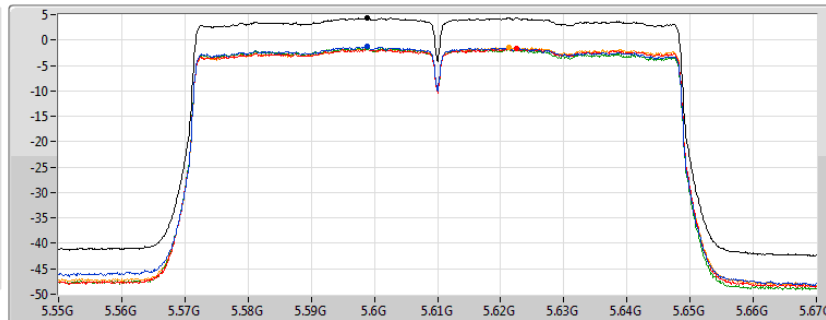

CF
5.61GHz

Span
120MHz

RBW
1MHz

VBW
3MHz

Sweep Time
20ms

Detector Type
RMS

Sum

Port 1