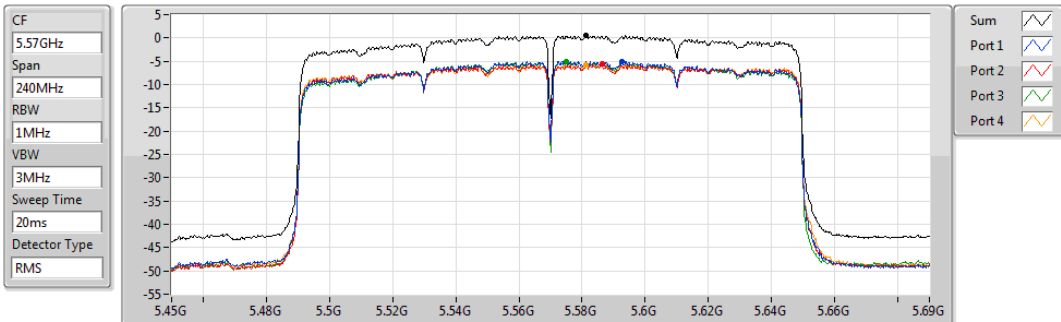

5570MHz

02/08/2019

Sum	PD	Port 1	Port 2	Port 3	Port 4
(dBm/RBW)	(dBm/RBW)	(dBm/RBW)	(dBm/RBW)	(dBm/RBW)	(dBm/RBW)
0.50	0.50	-5.04	-5.66	-5.16	-5.72