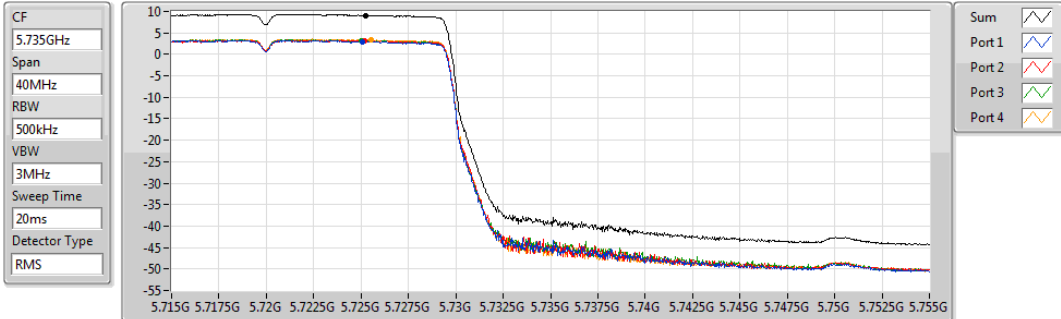

802.11ac VHT20_Nss1,(MCS0)_4TX

PSD

5720MHz Straddle 5.725-5.85GHz

30/07/2019

Sum	PD	Port 1	Port 2	Port 3	Port 4
(dBm/RBW)	(dBm/RBW)	(dBm/RBW)	(dBm/RBW)	(dBm/RBW)	(dBm/RBW)
9.10	9.10	2.95	3.09	3.16	3.35

802.11ac VHT40_Nss1,(MCS0)_4TX

PSD