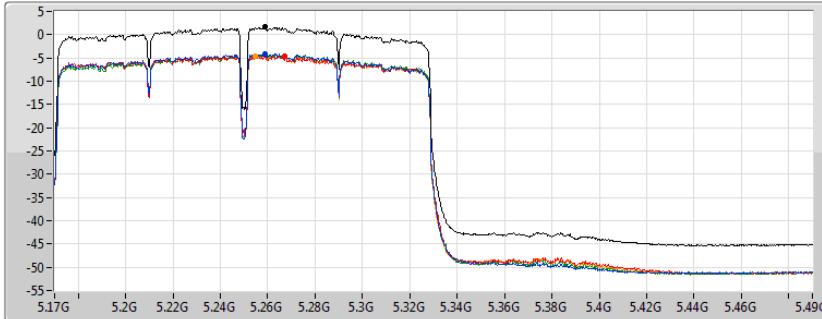

29/07/2019

Sum	PD	Port 1	Port 2	Port 3	Port 4
(dBm/RBW)	(dBm/RBW)	(dBm/RBW)	(dBm/RBW)	(dBm/RBW)	(dBm/RBW)
1.45	1.45	-4.48	-4.74	-4.66	-4.41

802.11ac VHT160-BF_Nss1,(MCS0)_4TX

PSD

5250MHz

29/07/2019

CF
5.33GHz
Span
320MHz
RBW
1MHz
VBW
3MHz
Sweep Time
20ms
Detector Type
RMS