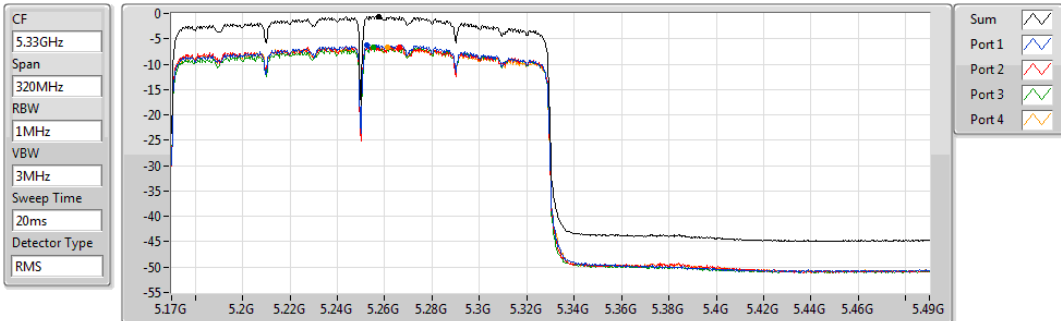

802.11ax HEW160_Nss2,(MCS0)_4TX

PSD

5250MHz Straddle 5.25-5.35GHz

02/08/2019

Sum	PD	Port 1	Port 2	Port 3	Port 4
(dBm/RBW)	(dBm/RBW)	(dBm/RBW)	(dBm/RBW)	(dBm/RBW)	(dBm/RBW)
-0.65	-0.65	-6.19	-6.56	-6.75	-6.74

802.11ax HEW160_Nss2,(MCS0)_4TX

PSD