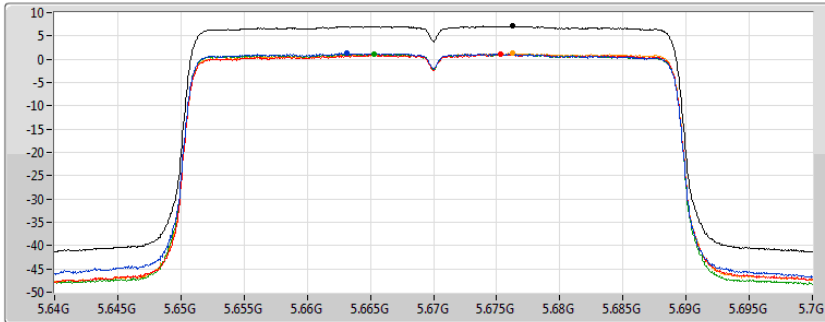

Sum
Port 1
Port 2
Port 3
Port 4

Sum	PD	Port 1	Port 2	Port 3	Port 4
(dBm/RBW)	(dBm/RBW)	(dBm/RBW)	(dBm/RBW)	(dBm/RBW)	(dBm/RBW)
7.10	7.10	1.23	1.04	1.18	1.27

802.11ax HEW40_Nss1,(MCS0)_4TX

PSD

5710MHz Straddle 5.47-5.725GHz

30/07/2019

CF 5.69GHz
Span 140MHz
RBW 1MHz
VBW 3MHz
Sweep Time 20ms
Detector Type RMS