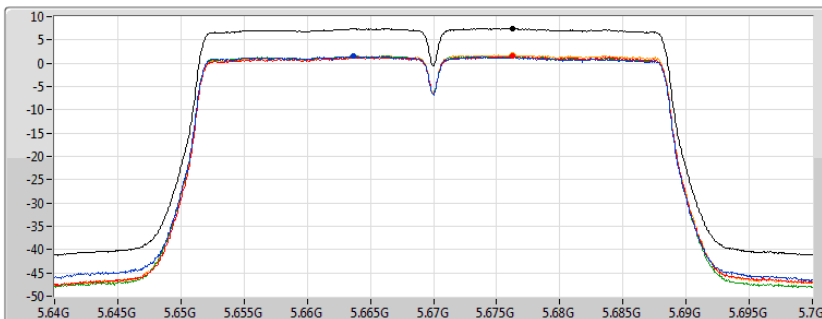

Sum

Port 1

Port 2

Port 3

Port 4

Sum	PD	Port 1	Port 2	Port 3	Port 4
(dBm/RBW)	(dBm/RBW)	(dBm/RBW)	(dBm/RBW)	(dBm/RBW)	(dBm/RBW)
7.53	7.53	1.50	1.48	1.60	1.80