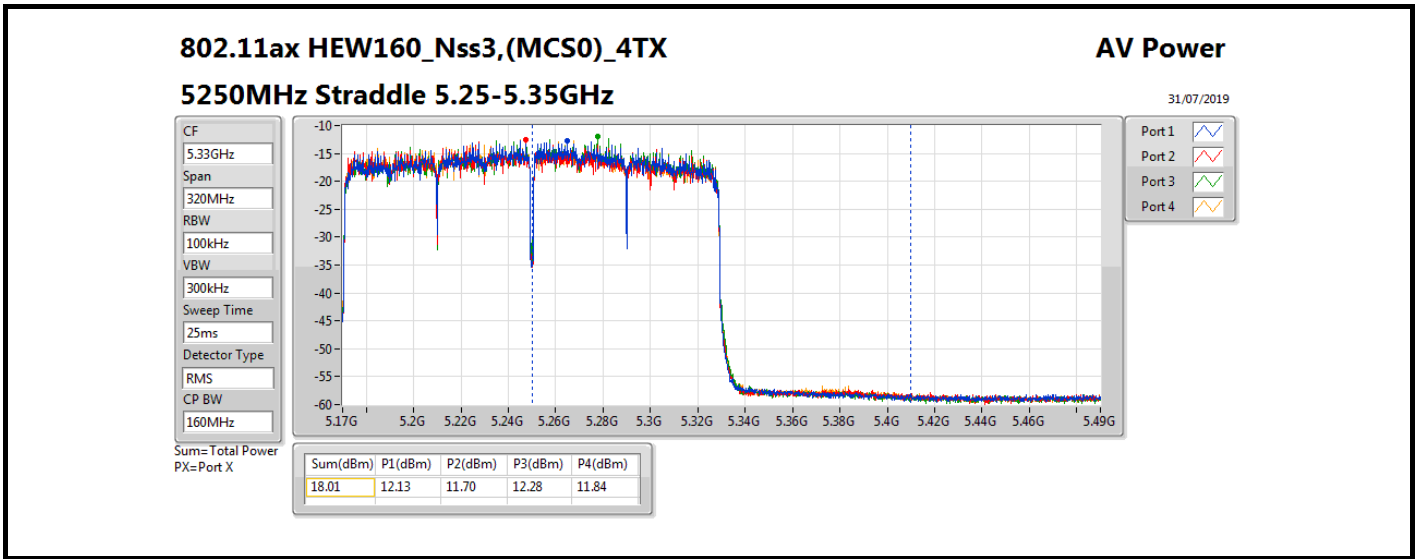

<beamforming mode> 4T3S

Summary

Mode	Total Power (dBm)	Total Power (W)
5.15-5.25GHz	-	-
802.11ac VHT160-BF_Nss3,(MCS0)_4TX	20.33	0.10789
802.11ax HEW160-BF_Nss3,(MCS0)_4TX	19.88	0.09727
5.25-5.35GHz	-	-
802.11ac VHT160-BF_Nss3,(MCS0)_4TX	20.66	0.11641
802.11ax HEW160-BF_Nss3,(MCS0)_4TX	19.97	0.09931
5.47-5.725GHz	-	-
802.11ac VHT80-BF_Nss3,(MCS0)_4TX	23.91	0.24604
802.11ac VHT160-BF_Nss3,(MCS0)_4TX	22.69	0.18578
802.11ax HEW80-BF_Nss3,(MCS0)_4TX	23.95	0.24831
802.11ax HEW160-BF_Nss3,(MCS0)_4TX	22.52	0.17865