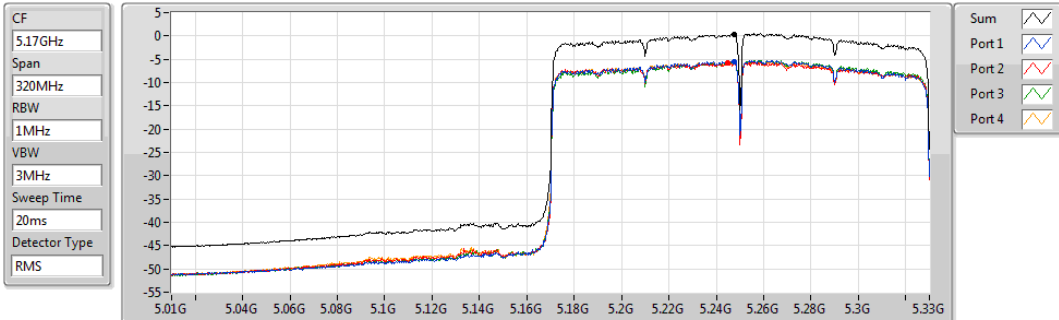

5250MHz Straddle 5.15-5.25GHz

29/07/2019

Sum	PD	Port 1	Port 2	Port 3	Port 4
(dBm/RBW)	(dBm/RBW)	(dBm/RBW)	(dBm/RBW)	(dBm/RBW)	(dBm/RBW)
0.37	0.37	-5.52	-5.88	-5.65	-5.45

802.11ax HEW160-BF_Nss1,(MCS0)_4TX

PSD