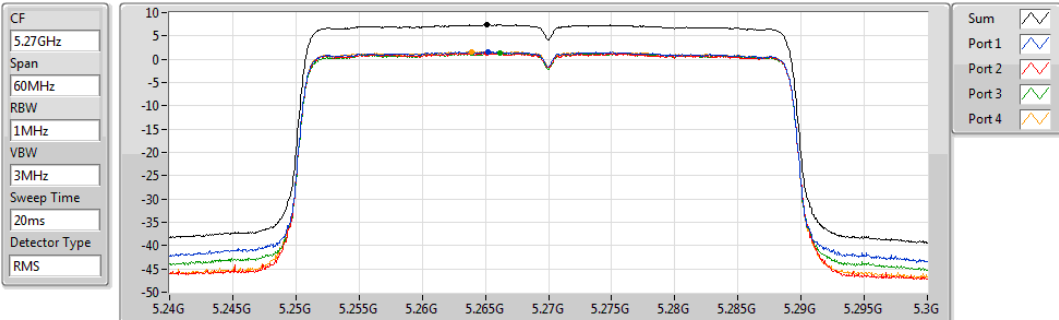

30/07/2019

Sum	PD	Port 1	Port 2	Port 3	Port 4
(dBm/RBW)	(dBm/RBW)	(dBm/RBW)	(dBm/RBW)	(dBm/RBW)	(dBm/RBW)
8.82	8.82	2.66	2.76	2.92	3.11

802.11ax HEW40-BF_Nss1,(MCS0)_4TX

PSD

5270MHz

29/07/2019

Sum	PD	Port 1	Port 2	Port 3	Port 4
(dBm/RBW)	(dBm/RBW)	(dBm/RBW)	(dBm/RBW)	(dBm/RBW)	(dBm/RBW)
7.40	7.40	1.64	1.27	1.33	1.63