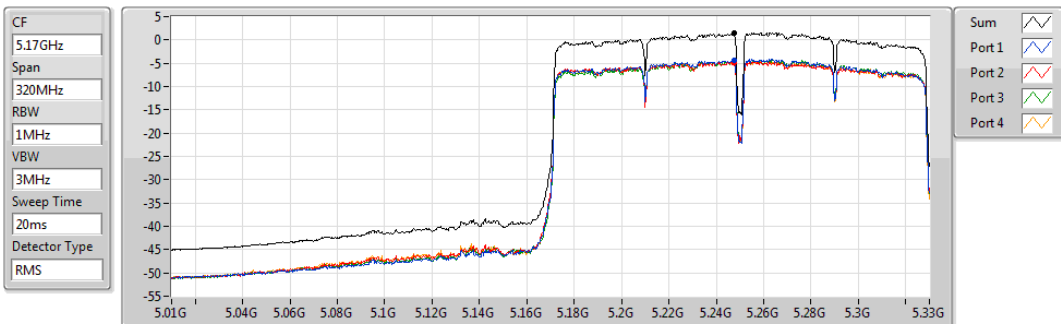

5250MHz Straddle 5.15-5.25GHz

29/07/2019

Sum	PD	Port 1	Port 2	Port 3	Port 4
(dBm/RBW)	(dBm/RBW)	(dBm/RBW)	(dBm/RBW)	(dBm/RBW)	(dBm/RBW)
1.45	1.45	-4.48	-4.74	-4.66	-4.41