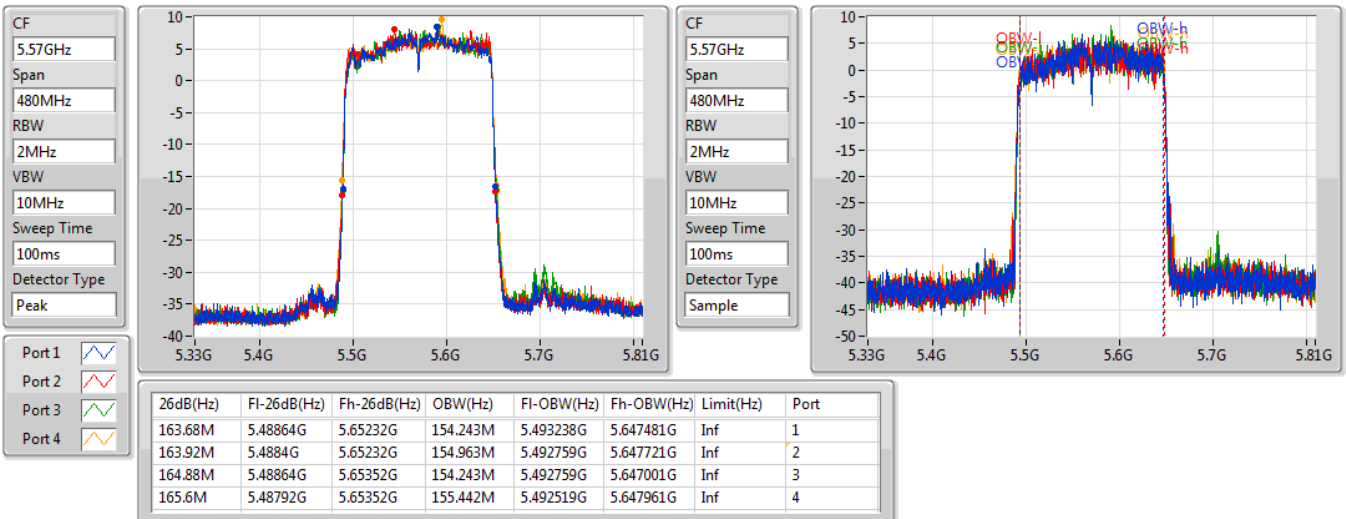

802.11ax HEW160_Nss3,(MCS0)_4TX

EBW

5250MHz Straddle 5.25-5.35GHz

31/07/2019

802.11ax HEW160_Nss3,(MCS0)_4TX

EBW

5570MHz

31/07/2019

<beamforming mode> 4T3S
Summary

Mode	Max-N dB (Hz)	Max-OBW (Hz)	ITU-Code	Min-N dB (Hz)	Min-OBW (Hz)
5.15-5.25GHz	-	-	-	-	-
802.11ac VHT160-BF_Nss3,(MCS0)_4TX	81.28M	75.802M	75M8D1D	80.48M	75.642M
802.11ax HEW160-BF_Nss3,(MCS0)_4TX	81.84M	77.001M	77M0D1D	80.8M	76.842M
5.25-5.35GHz	-	-	-	-	-
802.11ac VHT160-BF_Nss3,(MCS0)_4TX	81.52M	75.722M	75M7D1D	80.4M	75.562M
802.11ax HEW160-BF_Nss3,(MCS0)_4TX	82M	76.922M	76M9D1D	80.4M	76.682M
5.47-5.725GHz	-	-	-	-	-
802.11ac VHT80-BF_Nss3,(MCS0)_4TX	81.36M	75.682M	75M7D1D	80.76M	75.442M
802.11ac VHT160-BF_Nss3,(MCS0)_4TX	165.84M	154.723M	155MD1D	162.96M	153.043M
802.11ax HEW80-BF_Nss3,(MCS0)_4TX	82.08M	76.882M	76M9D1D	81M	76.402M
802.11ax HEW160-BF_Nss3,(MCS0)_4TX	165.12M	154.963M	155MD1D	163.68M	153.763M