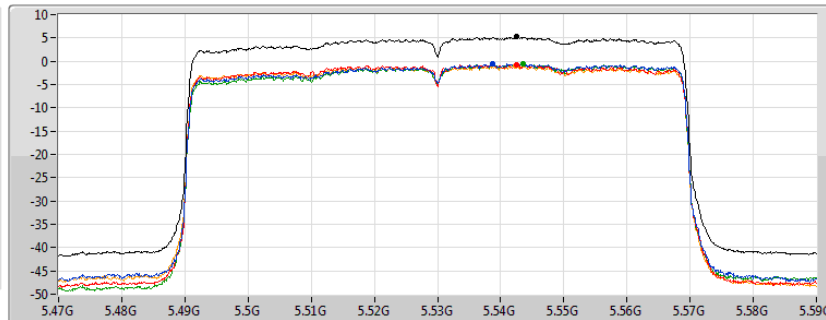

Sum
Port 1
Port 2
Port 3
Port 4

Sum	PD	Port 1	Port 2	Port 3	Port 4
(dBm/RBW)	(dBm/RBW)	(dBm/RBW)	(dBm/RBW)	(dBm/RBW)	(dBm/RBW)
5.24	5.24	-0.57	-0.71	-0.63	-1.06

802.11ax HEW160-BF_Nss2,(MCS0)_4TX

PSD

5250MHz Straddle 5.15-5.25GHz

29/07/2019

CF
5.17GHz
Span
320MHz
RBW
1MHz
VBW
3MHz
Sweep Time
20ms
Detector Type
RMS