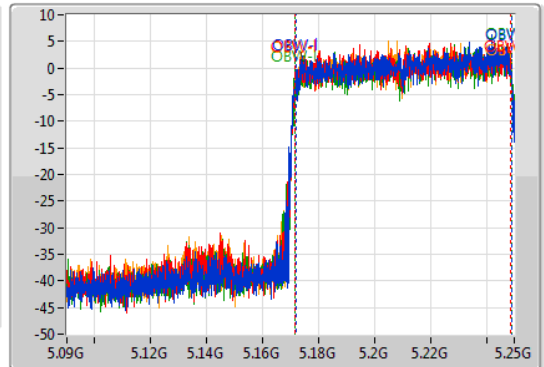

802.11ax HEW160-BF_Nss2,(MCS0)_4TX

EBW

5250MHz Straddle 5.15-5.25GHz

29/07/2019

CF
5.17GHz
Span
160MHz
RBW
1MHz
VBW
3MHz
Sweep Time
100ms
Detector Type
Peak

CF
5.17GHz
Span
160MHz
RBW
1MHz
VBW
3MHz
Sweep Time
100ms
Detector Type
Sample