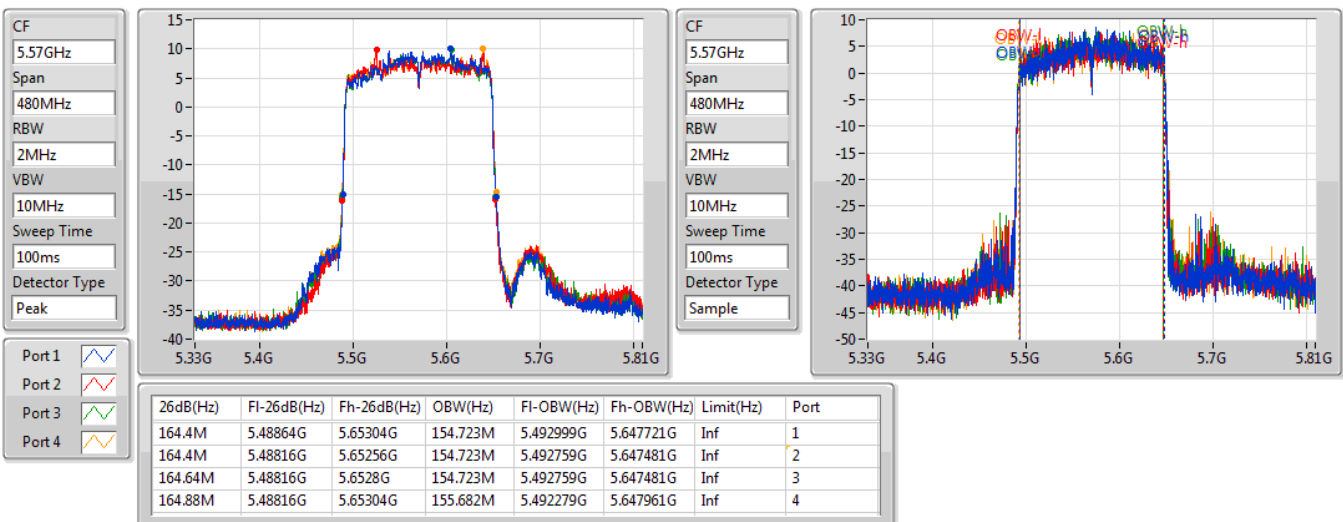

802.11ax HEW160-BF_Nss2,(MCS0)_4TX

EBW

5250MHz

29/07/2019

802.11ax HEW160-BF_Nss2,(MCS0)_4TX

EBW

5570MHz

29/07/2019

<non-beamforming mode> 4T3S

Summary

Mode	Max-N dB (Hz)	Max-OBW (Hz)	ITU-Code	Min-N dB (Hz)	Min-OBW (Hz)
5.15-5.25GHz	-	-	-	-	-
802.11ac VHT160_Nss3,(MCS0)_4TX	81.36M	75.962M	76M0D1D	80.48M	75.642M
802.11ax HEW160_Nss3,(MCS0)_4TX	81.84M	77.241M	77M2D1D	80.8M	76.922M
5.25-5.35GHz	-	-	-	-	-
802.11ac VHT160_Nss3,(MCS0)_4TX	81.6M	75.802M	75M8D1D	80.48M	75.562M
802.11ax HEW160_Nss3,(MCS0)_4TX	81.68M	76.842M	76M8D1D	80.64M	76.682M
5.47-5.725GHz	-	-	-	-	-
802.11ac VHT80_Nss3,(MCS0)_4TX	81.36M	75.802M	75M8D1D	80.64M	75.562M
802.11ac VHT160_Nss3,(MCS0)_4TX	166.08M	154.483M	154MD1D	162.96M	153.523M
802.11ax HEW80_Nss3,(MCS0)_4TX	81.84M	76.882M	76M9D1D	81.12M	76.522M
802.11ax HEW160_Nss3,(MCS0)_4TX	165.6M	155.442M	155MD1D	163.68M	154.243M