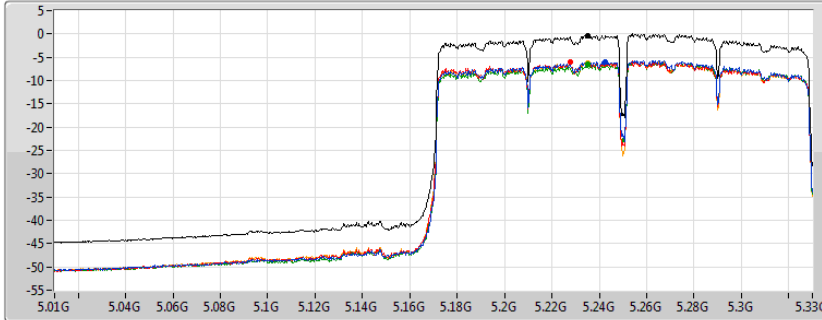

Sum	PD	Port 1	Port 2	Port 3	Port 4
(dBm/RBW)	(dBm/RBW)	(dBm/RBW)	(dBm/RBW)	(dBm/RBW)	(dBm/RBW)
-0.28	-0.28	-5.99	-6.12	-6.56	-6.24

802.11ac VHT160_Nss2,(MCS0)_4TX

PSD

5250MHz Straddle 5.25-5.35GHz

02/08/2019

CF
5.33GHz
Span
320MHz
RBW
1MHz
VBW
3MHz
Sweep Time
20ms
Detector Type
RMS