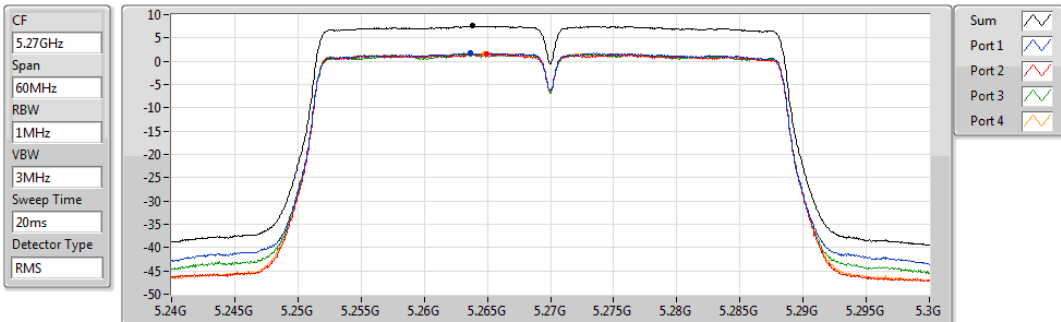

5270MHz

30/07/2019

Sum	PD	Port 1	Port 2	Port 3	Port 4
(dBm/RBW)	(dBm/RBW)	(dBm/RBW)	(dBm/RBW)	(dBm/RBW)	(dBm/RBW)
7.54	7.54	1.79	1.54	1.60	1.67

802.11ac VHT40_Nss1,(MCS0)_4TX

PSD