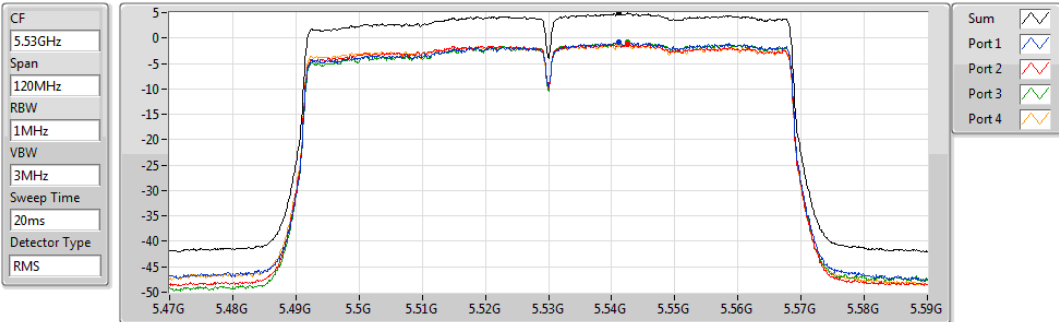

802.11ac VHT80-BF_Nss1,(MCS0)_4TX

PSD

5530MHz

30/07/2019

Sum	PD	Port 1	Port 2	Port 3	Port 4
(dBm/RBW)	(dBm/RBW)	(dBm/RBW)	(dBm/RBW)	(dBm/RBW)	(dBm/RBW)
4.91	4.91	-0.89	-1.30	-0.84	-1.26