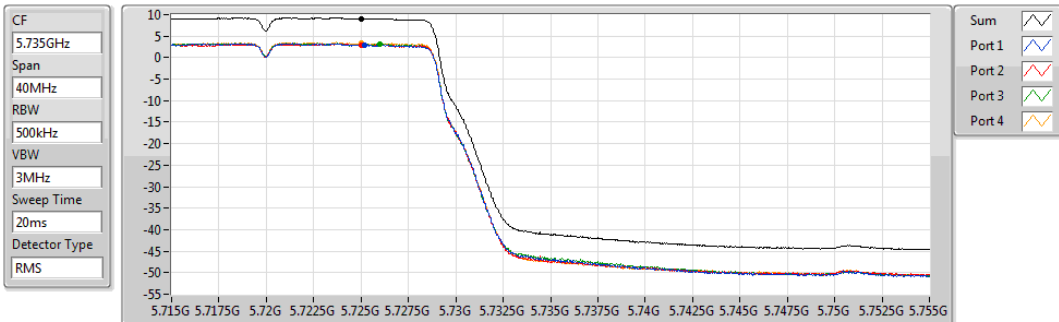

802.11ac VHT20-BF_Nss1,(MCS0)_4TX
5720MHz Straddle 5.725-5.85GHz

PSD

30/07/2019

Sum	PD	Port 1	Port 2	Port 3	Port 4
(dBm/RBW)	(dBm/RBW)	(dBm/RBW)	(dBm/RBW)	(dBm/RBW)	(dBm/RBW)
9.02	9.02	2.98	2.93	3.09	3.33