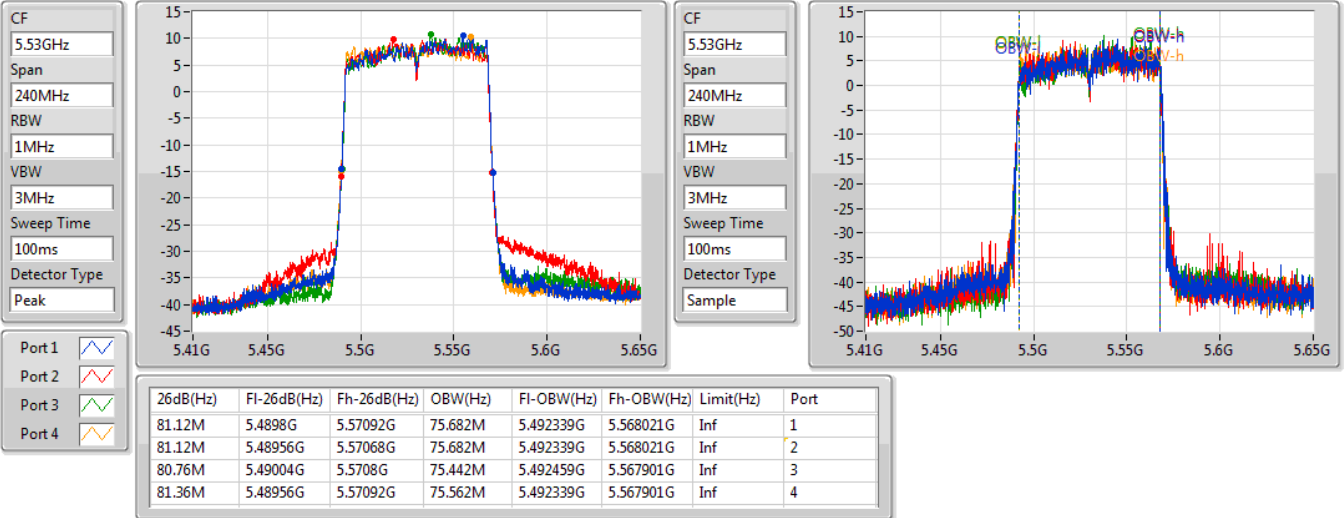

Min-OBW = Minimum 99% occupied bandwidth;

Result

Mode	Result	Limit (Hz)	Port 1-N dB (Hz)	Port 1-OBW (Hz)	Port 2-N dB (Hz)	Port 2-OBW (Hz)	Port 3-N dB (Hz)	Port 3-OBW (Hz)	Port 4-N dB (Hz)	Port 4-OBW (Hz)
802.11ac VHT80-BF_Nss3,(MCS0)_4TX	-	-	-	-	-	-	-	-	-	-
5530MHz	Pass	Inf	81.12M	75.682M	81.12M	75.682M	80.76M	75.442M	81.36M	75.562M
802.11ac VHT160-BF_Nss3,(MCS0)_4TX	-	-	-	-	-	-	-	-	-	-
5250MHz Straddle 5.15-5.25GHz	Pass	Inf	81.28M	75.802M	81.12M	75.642M	80.48M	75.642M	81.04M	75.802M
5250MHz	Pass	Inf	80.88M	75.642M	80.4M	75.562M	80.48M	75.642M	81.52M	75.722M
5570MHz	Pass	Inf	163.68M	153.763M	163.92M	154.723M	162.96M	153.043M	165.84M	154.243M
802.11ax HEW80-BF_Nss3,(MCS0)_4TX	-	-	-	-	-	-	-	-	-	-
5530MHz	Pass	Inf	81.84M	76.762M	82.08M	76.882M	81M	76.402M	81.36M	76.882M
802.11ax HEW160-BF_Nss3,(MCS0)_4TX	-	-	-	-	-	-	-	-	-	-
5250MHz Straddle 5.15-5.25GHz	Pass	Inf	80.8M	76.842M	81.12M	77.001M	80.8M	76.922M	81.84M	77.001M
5250MHz	Pass	Inf	80.72M	76.682M	81.36M	76.922M	82M	76.922M	80.4M	76.682M
5570MHz	Pass	Inf	163.68M	154.243M	163.92M	154.963M	164.4M	153.763M	165.12M	154.963M

Port X-N dB = Port X 6dB down bandwidth for 5.725-5.85GHz band / 26dB down bandwidth for other band

Port X-OBW = Port X 99% occupied bandwidth;

802.11ac VHT80-BF_Nss3,(MCS0)_4TX

EBW

5530MHz

29/07/2019

802.11ac VHT160-BF_Nss3,(MCS0)_4TX

EBW

5250MHz Straddle 5.15-5.25GHz

29/07/2019

802.11ac VHT160-BF_Nss3,(MCS0)_4TX

EBW

5250MHz

29/07/2019

802.11ac VHT160-BF_Nss3,(MCS0)_4TX