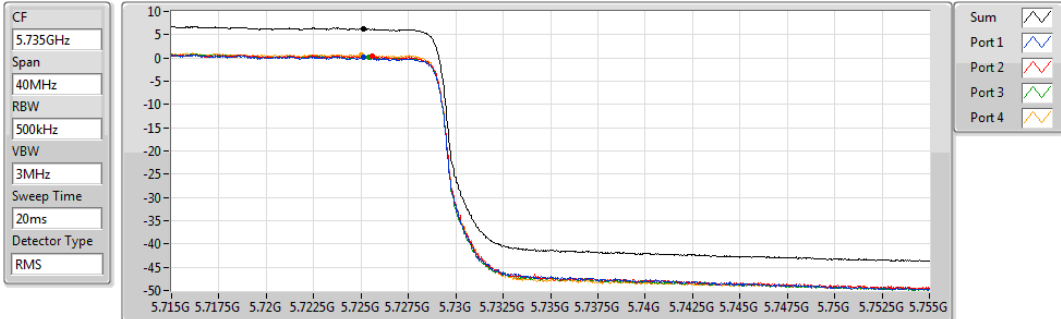

802.11ax HEW40_Nss1,(MCS0)_4TX

PSD

5710MHz Straddle 5.725-5.85GHz

30/07/2019

Sum	PD	Port 1	Port 2	Port 3	Port 4
(dBm/RBW)	(dBm/RBW)	(dBm/RBW)	(dBm/RBW)	(dBm/RBW)	(dBm/RBW)
6.31	6.31	0.06	0.31	0.23	0.62

802.11ax HEW80_Nss1,(MCS0)_4TX

PSD