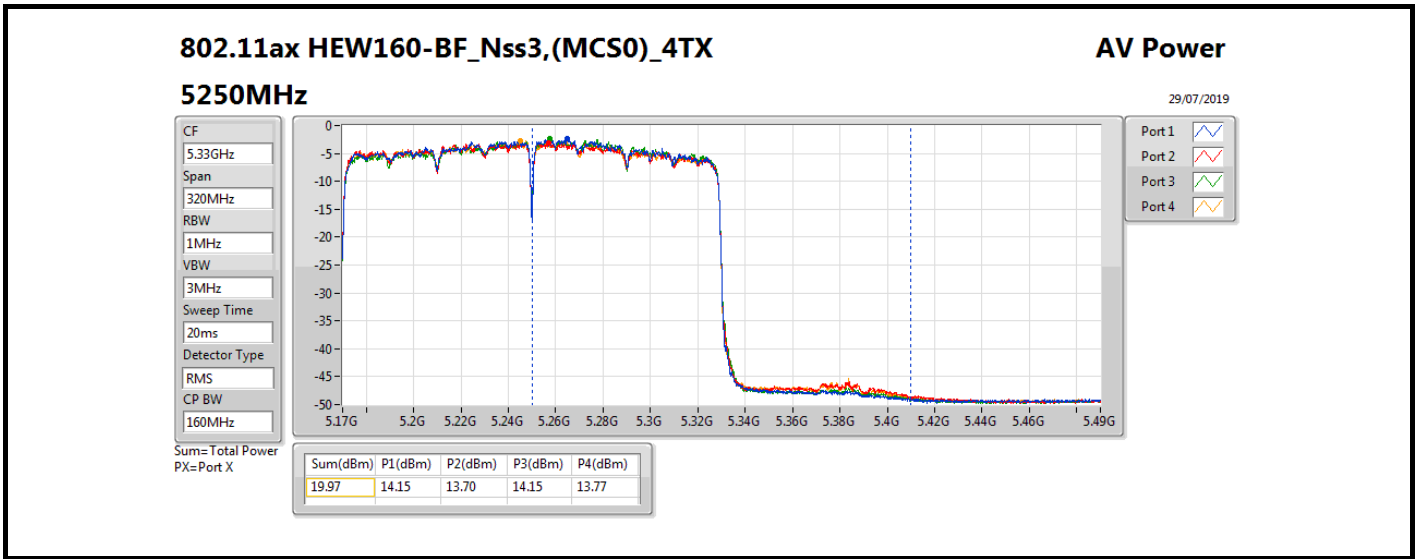

<non-beamforming mode> 4T1S
Summary

Mode	PD (dBm/RBW)
5.15-5.25GHz	-
802.11ac VHT160_Nss1,(MCS0)_4TX	-0.78
802.11ax HEW160_Nss1,(MCS0)_4TX	-0.24
5.25-5.35GHz	-
802.11a_Nss1,(6Mbps)_4TX	10.98
802.11ac VHT20_Nss1,(MCS0)_4TX	10.47
802.11ac VHT40_Nss1,(MCS0)_4TX	7.56
802.11ac VHT80_Nss1,(MCS0)_4TX	4.98
802.11ac VHT160_Nss1,(MCS0)_4TX	-0.48
802.11ax HEW20_Nss1,(MCS0)_4TX	10.14
802.11ax HEW40_Nss1,(MCS0)_4TX	7.51
802.11ax HEW80_Nss1,(MCS0)_4TX	4.74
802.11ax HEW160_Nss1,(MCS0)_4TX	-0.09
5.47-5.725GHz	-
802.11a_Nss1,(6Mbps)_4TX	10.94
802.11ac VHT20_Nss1,(MCS0)_4TX	10.61
802.11ac VHT40_Nss1,(MCS0)_4TX	7.90
802.11ac VHT80_Nss1,(MCS0)_4TX	5.10
802.11ac VHT160_Nss1,(MCS0)_4TX	1.02
802.11ax HEW20_Nss1,(MCS0)_4TX	10.31
802.11ax HEW40_Nss1,(MCS0)_4TX	8.05
802.11ax HEW80_Nss1,(MCS0)_4TX	5.07
802.11ax HEW160_Nss1,(MCS0)_4TX	1.26
5.725-5.85GHz	-
802.11a_Nss1,(6Mbps)_4TX	9.13
802.11ac VHT20_Nss1,(MCS0)_4TX	9.10
802.11ac VHT40_Nss1,(MCS0)_4TX	6.32
802.11ac VHT80_Nss1,(MCS0)_4TX	2.41
802.11ax HEW20_Nss1,(MCS0)_4TX	8.76
802.11ax HEW40_Nss1,(MCS0)_4TX	6.31
802.11ax HEW80_Nss1,(MCS0)_4TX	2.76

RBW = 500 kHz for 5.725-5.85GHz band / 1MHz for other band;