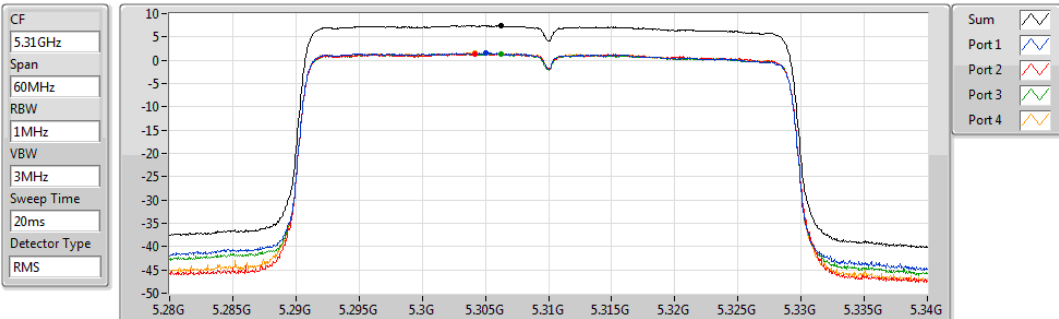

5310MHz

29/07/2019

Sum	PD	Port 1	Port 2	Port 3	Port 4
(dBm/RBW)	(dBm/RBW)	(dBm/RBW)	(dBm/RBW)	(dBm/RBW)	(dBm/RBW)
7.42	7.42	1.58	1.39	1.42	1.59