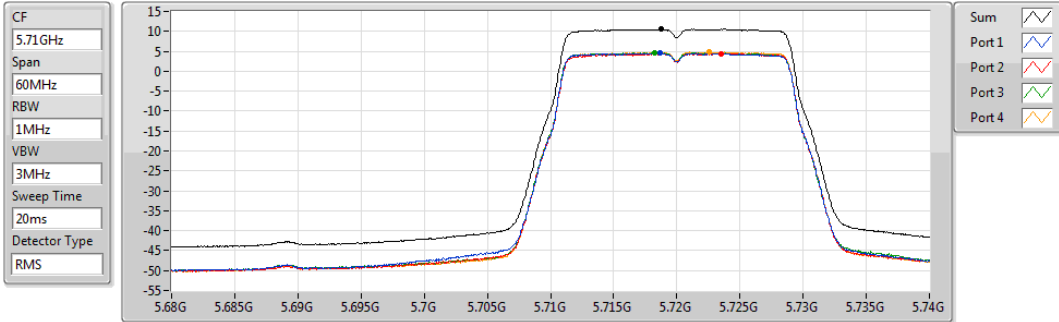

802.11ac VHT20-BF_Nss1,(MCS0)_4TX
5720MHz Straddle 5.47-5.725GHz

PSD

30/07/2019

Sum	PD	Port 1	Port 2	Port 3	Port 4
(dBm/RBW)	(dBm/RBW)	(dBm/RBW)	(dBm/RBW)	(dBm/RBW)	(dBm/RBW)
10.51	10.51	4.49	4.47	4.62	4.77