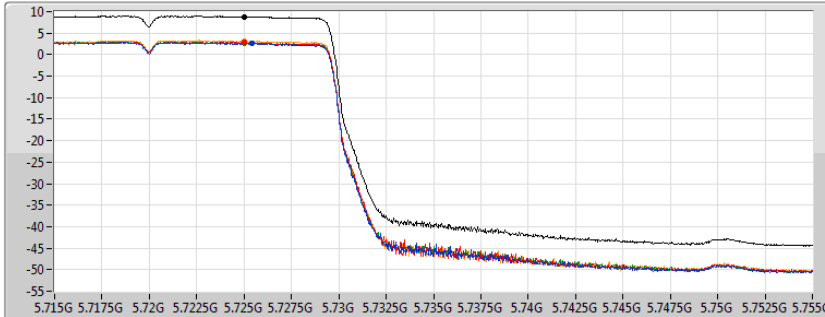

Sum
Port 1
Port 2
Port 3
Port 4

Sum	PD	Port 1	Port 2	Port 3	Port 4
(dBm/RBW)	(dBm/RBW)	(dBm/RBW)	(dBm/RBW)	(dBm/RBW)	(dBm/RBW)
8.76	8.76	2.61	2.77	2.66	3.12