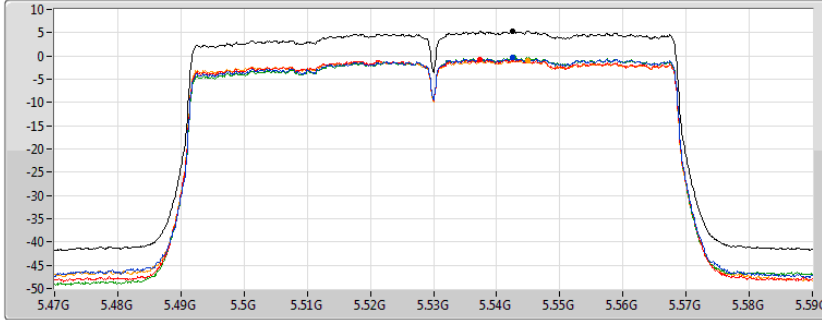

802.11ac VHT80_Nss2,(MCS0)_4TX

PSD

5530MHz

02/08/2019

CF
5.53GHz
Span
120MHz
RBW
1MHz
VBW
3MHz
Sweep Time
20ms
Detector Type
RMS

Sum	PD	Port 1	Port 2	Port 3	Port 4
(dBm/RBW)	(dBm/RBW)	(dBm/RBW)	(dBm/RBW)	(dBm/RBW)	(dBm/RBW)
5.33	5.33	-0.38	-0.80	-0.29	-0.90

802.11ac VHT160_Nss2,(MCS0)_4TX

PSD

5250MHz Straddle 5.15-5.25GHz

02/08/2019

CF
5.17GHz
Span
320MHz
RBW
1MHz
VBW
3MHz
Sweep Time
20ms
Detector Type
RMS