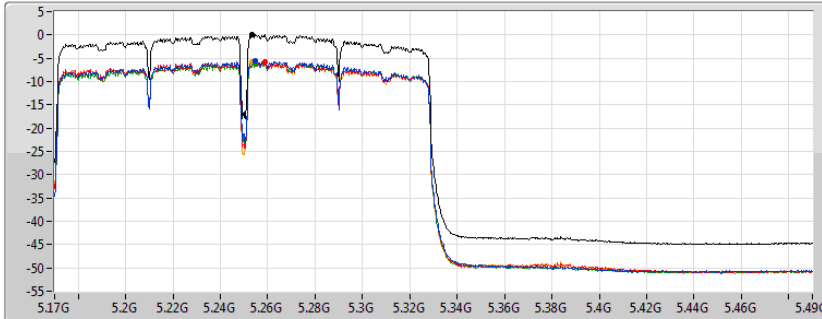

Sum	PD	Port 1	Port 2	Port 3	Port 4
(dBm/RBW)	(dBm/RBW)	(dBm/RBW)	(dBm/RBW)	(dBm/RBW)	(dBm/RBW)
0.11	0.11	-5.46	-5.88	-6.18	-5.84