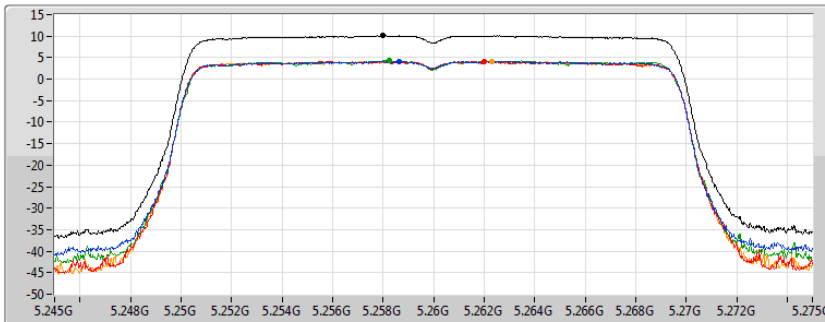

Sum	PD	Port 1	Port 2	Port 3	Port 4
(dBm/RBW)	(dBm/RBW)	(dBm/RBW)	(dBm/RBW)	(dBm/RBW)	(dBm/RBW)
10.10	10.10	4.19	4.05	4.39	4.13