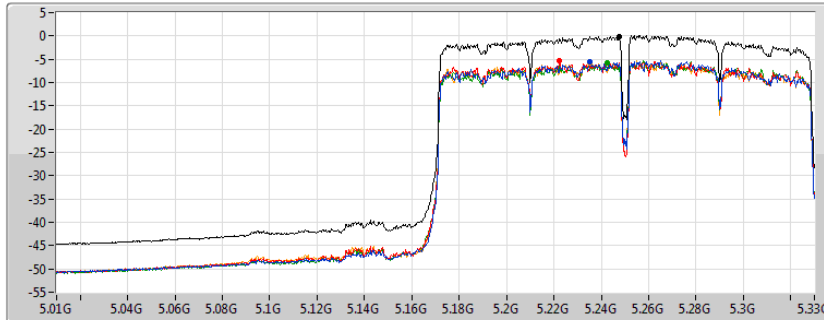

Sum	PD	Port 1	Port 2	Port 3	Port 4
(dBm/RBW)	(dBm/RBW)	(dBm/RBW)	(dBm/RBW)	(dBm/RBW)	(dBm/RBW)
-0.07	-0.07	-5.64	-5.35	-5.89	-5.70

802.11ac VHT160_Nss3,(MCS0)_4TX

PSD

5250MHz Straddle 5.25-5.35GHz

02/08/2019

CF
5.33GHz
Span
320MHz
RBW
1MHz
VBW
3MHz
Sweep Time
20ms
Detector Type
RMS