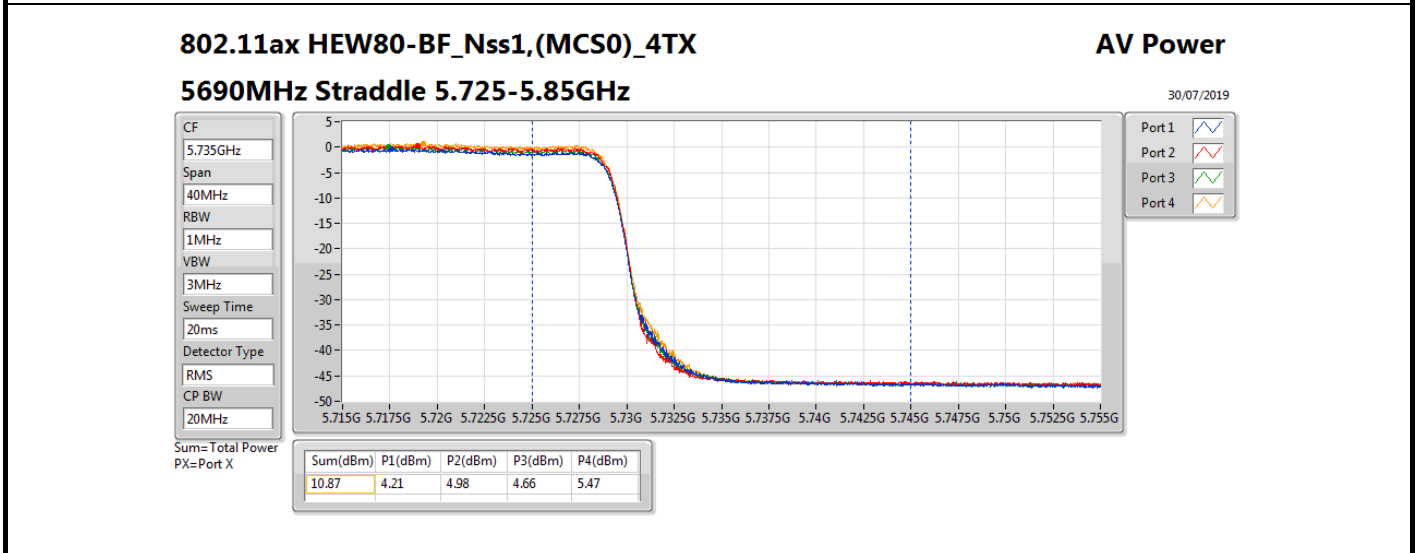

Average Power

Appendix B.2

Mode	Result	DG (dBi)	Port 1 (dBm)	Port 2 (dBm)	Port 3 (dBm)	Port 4 (dBm)	Total Power (dBm)	Power Limit (dBm)
802.11ax HEW80-BF_Nss1,(MCS0)_4TX	-	-	-	-	-	-	-	-
5290MHz	Pass	4.20	17.79	17.82	17.77	18.02	23.87	23.98
5530MHz	Pass	5.10	17.83	17.82	17.71	17.84	23.82	23.98
5610MHz	Pass	5.10	17.99	17.53	17.69	17.79	23.77	23.98
5690MHz Straddle 5.47-5.725GHz	Pass	5.10	17.88	17.65	18.05	18.10	23.94	23.98
5690MHz Straddle 5.725-5.85GHz	Pass	5.00	4.21	4.98	4.66	5.47	10.87	30.00
802.11ax HEW160-BF_Nss1,(MCS0)_4TX	-	-	-	-	-	-	-	-
5250MHz Straddle 5.15-5.25GHz	Pass	4.70	13.22	13.10	12.94	13.23	19.14	30.00
5250MHz	Pass	4.20	13.17	12.88	13.35	13.02	19.13	23.98
5570MHz	Pass	5.10	17.25	17.08	17.17	17.24	23.21	23.98

DG = Directional Gain; **Port X** = Port X output power

<non-beamforming mode> 4T2S

Summary

Mode	Total Power (dBm)	Total Power (W)
5.15-5.25GHz	-	-
802.11ac VHT160_Nss2,(MCS0)_4TX	18.35	0.06839
802.11ax HEW160_Nss2,(MCS0)_4TX	17.96	0.06252
5.25-5.35GHz	-	-
802.11ac VHT160_Nss2,(MCS0)_4TX	18.38	0.06887
802.11ax HEW160_Nss2,(MCS0)_4TX	17.96	0.06252
5.47-5.725GHz	-	-
802.11ac VHT80_Nss2,(MCS0)_4TX	23.96	0.24889
802.11ac VHT160_Nss2,(MCS0)_4TX	21.14	0.13002
802.11ax HEW80_Nss2,(MCS0)_4TX	23.90	0.24547
802.11ax HEW160_Nss2,(MCS0)_4TX	21.58	0.14388