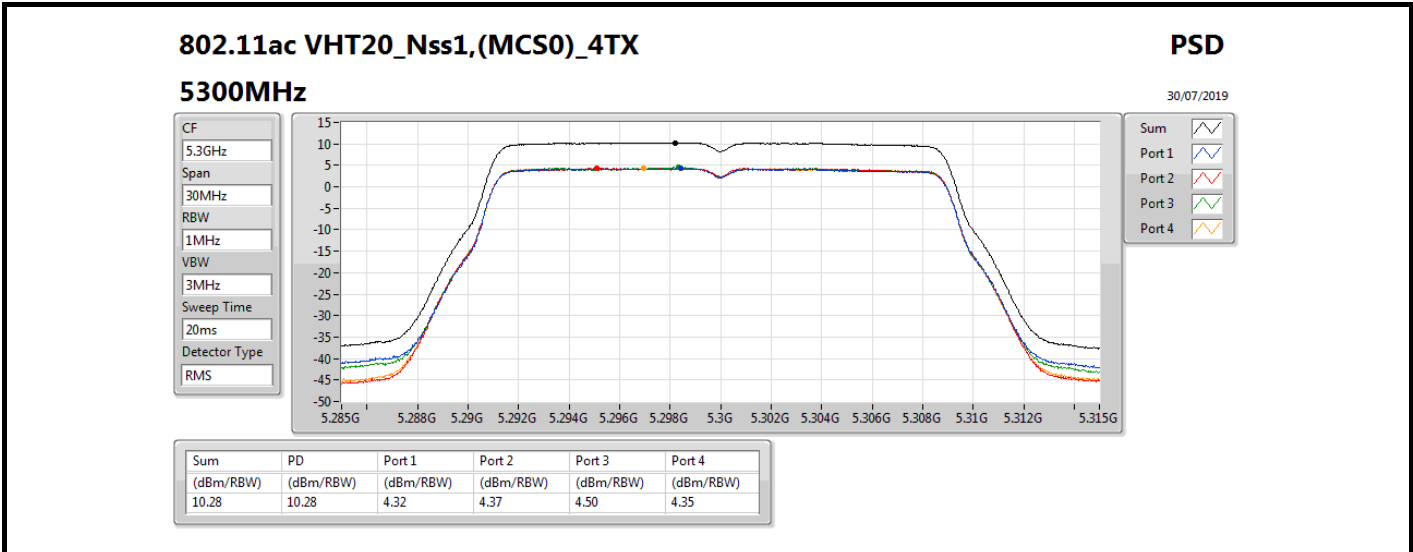

PSD

30/07/2019

Sum	PD	Port 1	Port 2	Port 3	Port 4
(dBm/RBW)	(dBm/RBW)	(dBm/RBW)	(dBm/RBW)	(dBm/RBW)	(dBm/RBW)
9.13	9.13	2.92	3.20	3.15	3.60

802.11ac VHT20_Nss1,(MCS0)_4TX
5260MHz

PSD

30/07/2019

Sum	PD	Port 1	Port 2	Port 3	Port 4
(dBm/RBW)	(dBm/RBW)	(dBm/RBW)	(dBm/RBW)	(dBm/RBW)	(dBm/RBW)
10.30	10.30	4.37	4.32	4.53	4.32