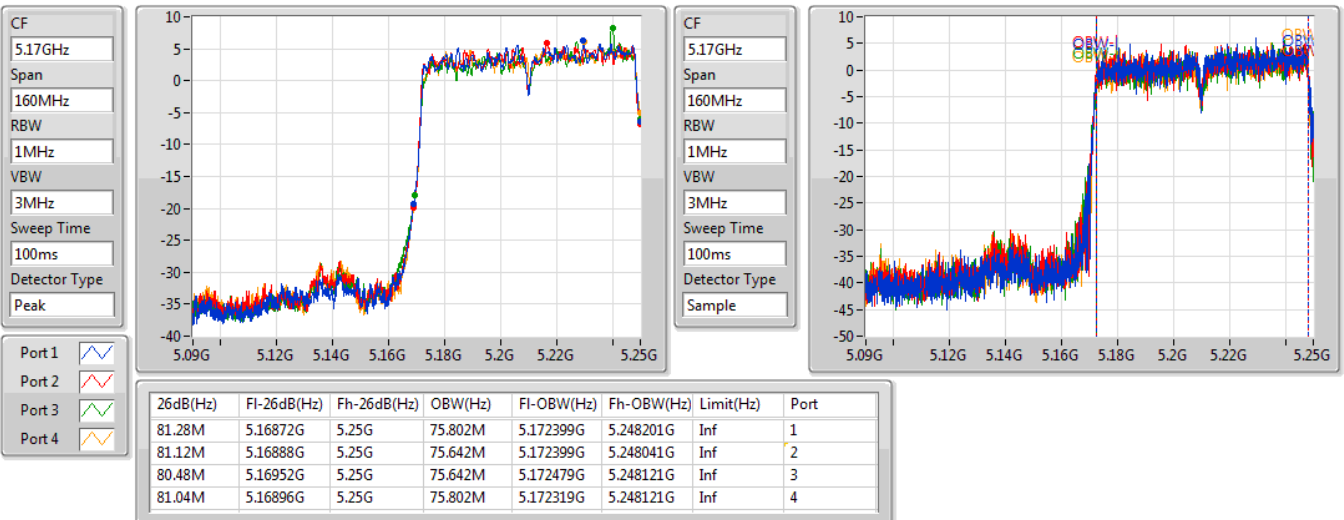

Min-OBW = Minimum 99% occupied bandwidth;

Result

Mode	Result	Limit (Hz)	Port 1-N dB (Hz)	Port 1-OBW (Hz)	Port 2-N dB (Hz)	Port 2-OBW (Hz)	Port 3-N dB (Hz)	Port 3-OBW (Hz)	Port 4-N dB (Hz)	Port 4-OBW (Hz)
802.11ac VHT80-BF_Nss3,(MCS0)_4TX	-	-	-	-	-	-	-	-	-	-
5530MHz	Pass	Inf	81.12M	75.682M	81.12M	75.682M	80.76M	75.442M	81.36M	75.562M
802.11ac VHT160-BF_Nss3,(MCS0)_4TX	-	-	-	-	-	-	-	-	-	-
5250MHz Straddle 5.15-5.25GHz	Pass	Inf	81.28M	75.802M	81.12M	75.642M	80.48M	75.642M	81.04M	75.802M
5250MHz	Pass	Inf	80.88M	75.642M	80.4M	75.562M	80.48M	75.642M	81.52M	75.722M
5570MHz	Pass	Inf	163.68M	153.763M	163.92M	154.723M	162.96M	153.043M	165.84M	154.243M
802.11ax HEW80-BF_Nss3,(MCS0)_4TX	-	-	-	-	-	-	-	-	-	-
5530MHz	Pass	Inf	81.84M	76.762M	82.08M	76.882M	81M	76.402M	81.36M	76.882M
802.11ax HEW160-BF_Nss3,(MCS0)_4TX	-	-	-	-	-	-	-	-	-	-
5250MHz Straddle 5.15-5.25GHz	Pass	Inf	80.8M	76.842M	81.12M	77.001M	80.8M	76.922M	81.84M	77.001M
5250MHz	Pass	Inf	80.72M	76.682M	81.36M	76.922M	82M	76.922M	80.4M	76.682M
5570MHz	Pass	Inf	163.68M	154.243M	163.92M	154.963M	164.4M	153.763M	165.12M	154.963M

Port X-N dB = Port X 6dB down bandwidth for 5.725-5.85GHz band / 26dB down bandwidth for other band

Port X-OBW = Port X 99% occupied bandwidth;

802.11ac VHT80-BF_Nss3,(MCS0)_4TX

EBW

5530MHz

29/07/2019

802.11ac VHT160-BF_Nss3,(MCS0)_4TX

EBW

5250MHz Straddle 5.15-5.25GHz

29/07/2019

802.11ac VHT160-BF_Nss3,(MCS0)_4TX

EBW

5250MHz

29/07/2019

802.11ac VHT160-BF_Nss3,(MCS0)_4TX