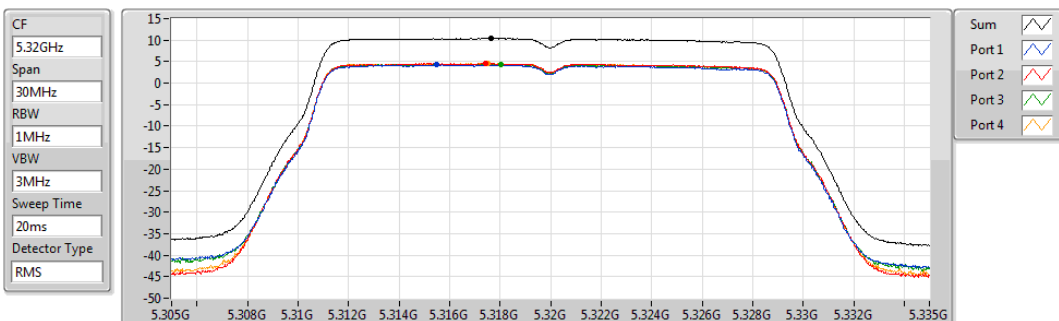

PSD

5300MHz

29/07/2019

Sum	PD	Port 1	Port 2	Port 3	Port 4
(dBm/RBW)	(dBm/RBW)	(dBm/RBW)	(dBm/RBW)	(dBm/RBW)	(dBm/RBW)
10.27	10.27	4.37	4.23	4.27	4.37

802.11ac VHT20-BF_Nss1,(MCS0)_4TX

PSD

5320MHz

29/07/2019