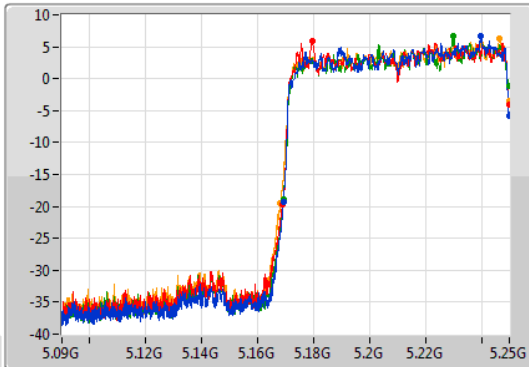

802.11ax HEW160-BF_Nss3,(MCS0)_4TX

EBW

5250MHz Straddle 5.15-5.25GHz

29/07/2019

CF
5.17GHz
Span
160MHz
RBW
1MHz
VBW
3MHz
Sweep Time
100ms
Detector Type
Peak

CF
5.17GHz
Span
160MHz
RBW
1MHz
VBW
3MHz
Sweep Time
100ms
Detector Type
Sample