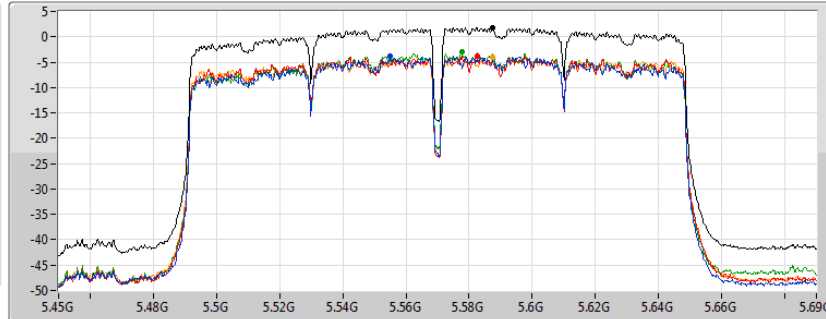

802.11ac VHT160-BF_Nss3,(MCS0)_4TX

PSD

5570MHz

29/07/2019

CF
5.57GHz
Span
240MHz
RBW
1MHz
VBW
3MHz
Sweep Time
20ms
Detector Type
RMS

Sum
Port 1
Port 2
Port 3
Port 4

Sum	PD	Port 1	Port 2	Port 3	Port 4
(dBm/RBW)	(dBm/RBW)	(dBm/RBW)	(dBm/RBW)	(dBm/RBW)	(dBm/RBW)
1.83	1.83	-3.79	-3.71	-2.95	-4.00

802.11ax HEW80-BF_Nss3,(MCS0)_4TX

PSD

5530MHz

29/07/2019

CF
5.53GHz
Span
120MHz
RBW
1MHz
VBW
3MHz
Sweep Time
20ms
Detector Type
RMS