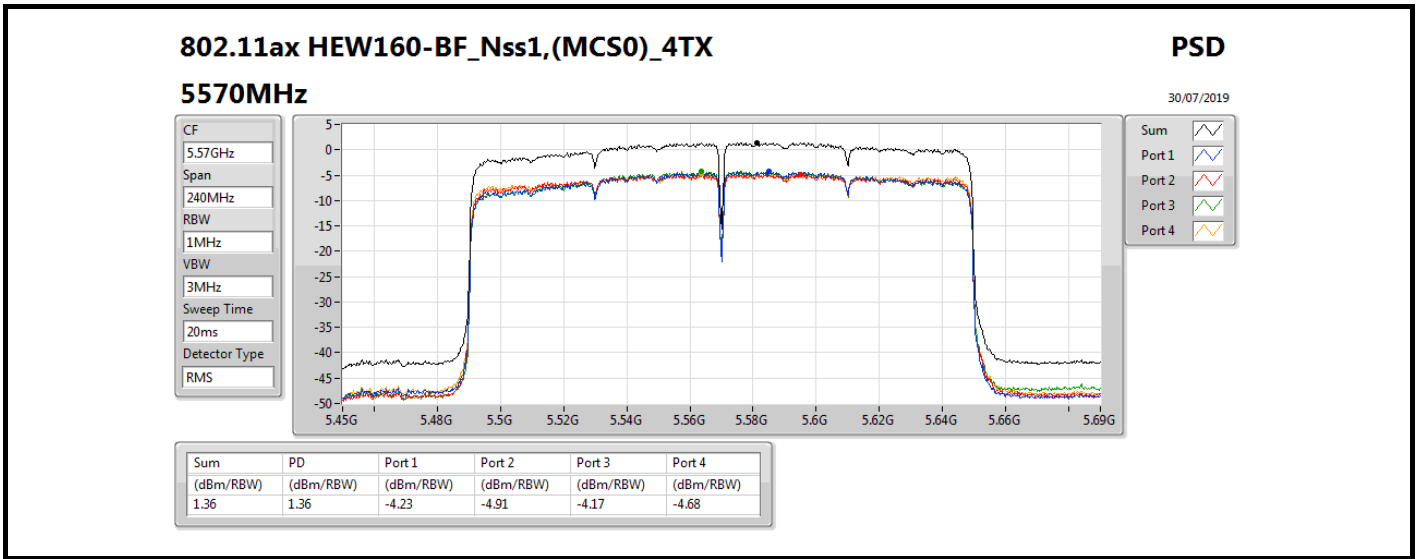

29/07/2019

Sum	PD	Port 1	Port 2	Port 3	Port 4
(dBm/RBW)	(dBm/RBW)	(dBm/RBW)	(dBm/RBW)	(dBm/RBW)	(dBm/RBW)
0.37	0.37	-5.52	-5.88	-5.65	-5.45

802.11ax HEW160-BF_Nss1,(MCS0)_4TX

PSD

5250MHz

29/07/2019

Sum	PD	Port 1	Port 2	Port 3	Port 4
(dBm/RBW)	(dBm/RBW)	(dBm/RBW)	(dBm/RBW)	(dBm/RBW)	(dBm/RBW)
0.65	0.65	-5.20	-5.37	-5.20	-5.38