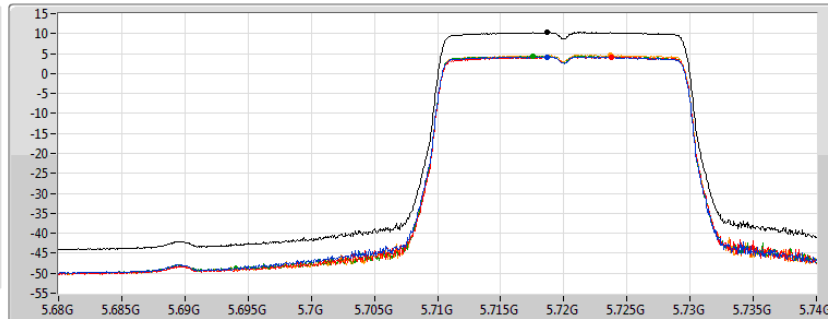

CF
5.71GHz

Span
60MHz

RBW
1MHz

VBW
3MHz

Sweep Time
20ms

Detector Type
RMS

Sum

Port 1