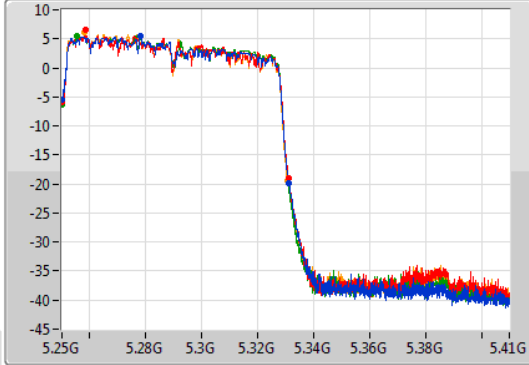

802.11ac VHT160-BF_Nss2,(MCS0)_4TX

EBW

5250MHz

29/07/2019

CF
5.33GHz
Span
160MHz
RBW
1MHz
VBW
3MHz
Sweep Time
100ms
Detector Type
Peak

CF
5.33GHz
Span
160MHz
RBW
1MHz
VBW
3MHz
Sweep Time
100ms
Detector Type
Sample