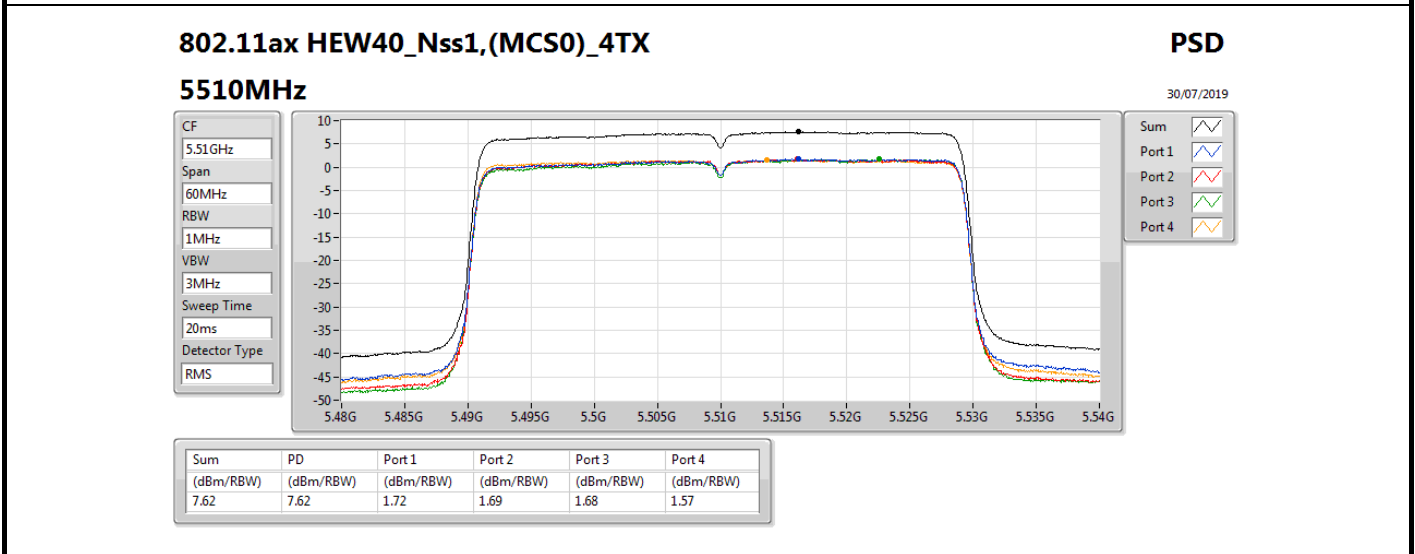

802.11ax HEW20_Nss1,(MCS0)_4TX

PSD

5720MHz Straddle 5.725-5.85GHz

30/07/2019

CF
5.735GHz
Span
40MHz
RBW
500kHz
VBW
3MHz
Sweep Time
20ms
Detector Type
RMS

Sum
Port 1
Port 2
Port 3
Port 4

Sum	PD	Port 1	Port 2	Port 3	Port 4
(dBm/RBW)	(dBm/RBW)	(dBm/RBW)	(dBm/RBW)	(dBm/RBW)	(dBm/RBW)
8.76	8.76	2.61	2.77	2.66	3.12