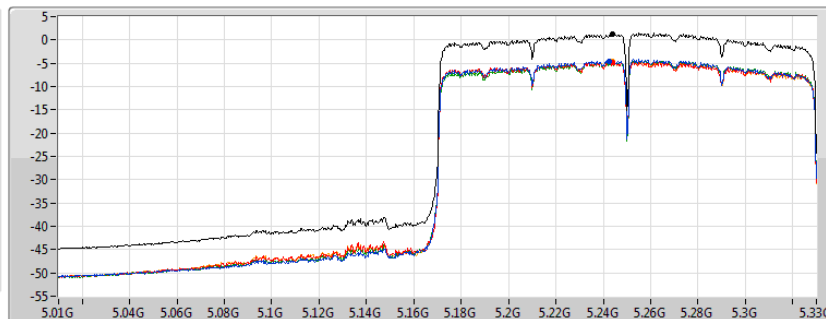

Sum
Port 1
Port 2
Port 3
Port 4

Sum	PD	Port 1	Port 2	Port 3	Port 4
(dBm/RBW)	(dBm/RBW)	(dBm/RBW)	(dBm/RBW)	(dBm/RBW)	(dBm/RBW)
1.30	1.30	-4.55	-4.81	-4.74	-4.57