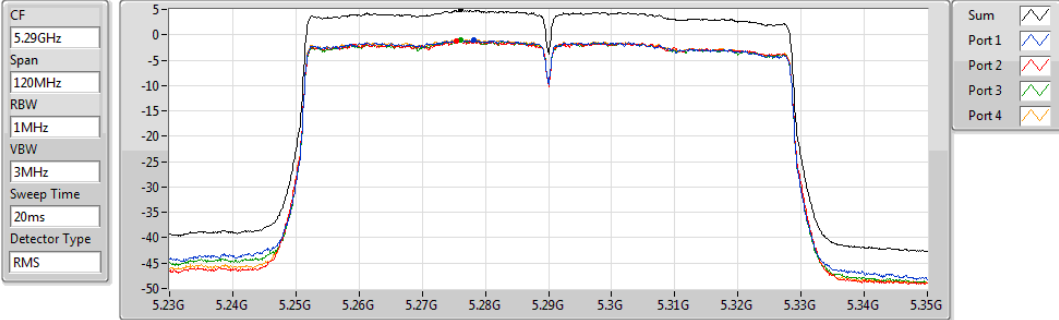

802.11ac VHT80-BF_Nss1,(MCS0)_4TX

PSD

5290MHz

29/07/2019

Sum	PD	Port 1	Port 2	Port 3	Port 4
(dBm/RBW)	(dBm/RBW)	(dBm/RBW)	(dBm/RBW)	(dBm/RBW)	(dBm/RBW)
4.93	4.93	-1.10	-1.18	-1.06	-0.91