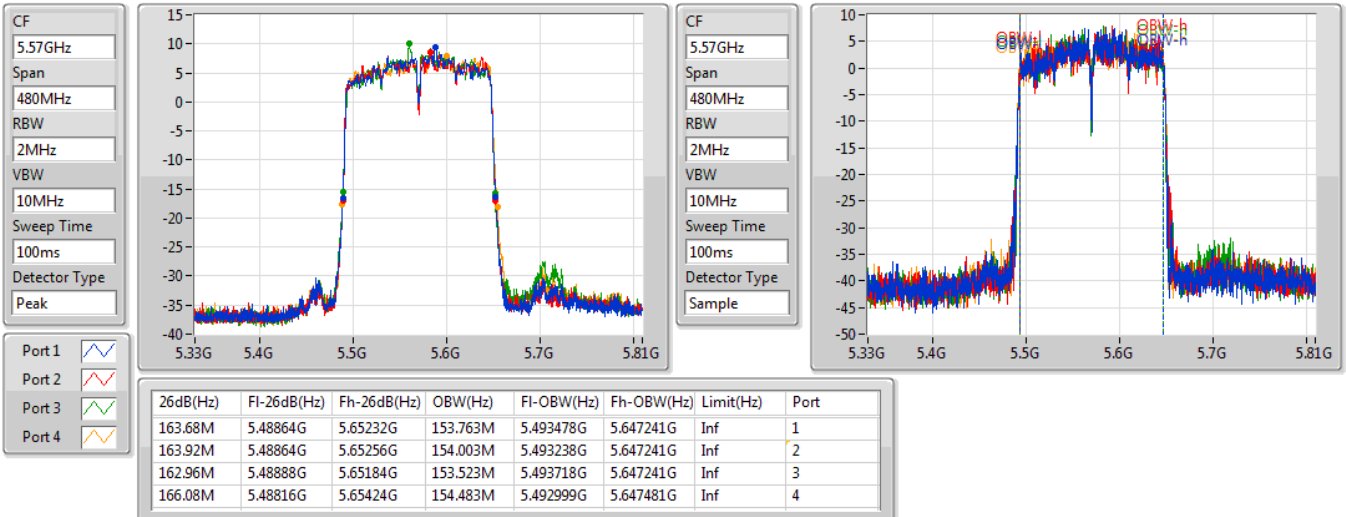

5570MHz

31/07/2019