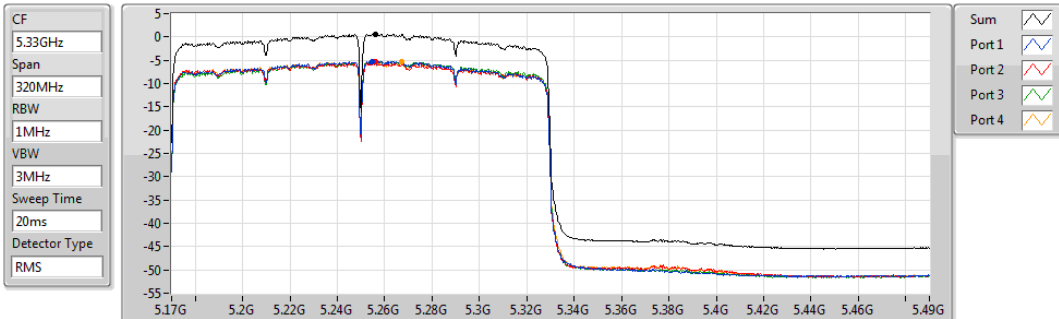

29/07/2019

Sum	PD	Port 1	Port 2	Port 3	Port 4
(dBm/RBW)	(dBm/RBW)	(dBm/RBW)	(dBm/RBW)	(dBm/RBW)	(dBm/RBW)
0.37	0.37	-5.52	-5.88	-5.65	-5.45

802.11ax HEW160-BF_Nss1,(MCS0)_4TX

PSD

5250MHz

29/07/2019

Sum	PD	Port 1	Port 2	Port 3	Port 4
(dBm/RBW)	(dBm/RBW)	(dBm/RBW)	(dBm/RBW)	(dBm/RBW)	(dBm/RBW)
0.65	0.65	-5.20	-5.37	-5.20	-5.38