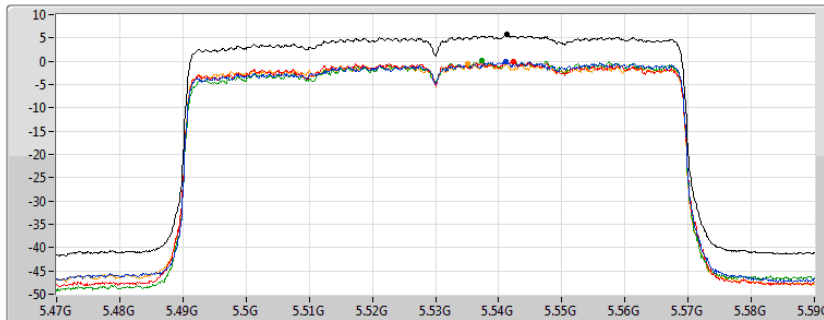

Sum	PD	Port 1	Port 2	Port 3	Port 4
(dBm/RBW)	(dBm/RBW)	(dBm/RBW)	(dBm/RBW)	(dBm/RBW)	(dBm/RBW)
5.69	5.69	-0.11	0.03	0.15	-0.47

802.11ax HEW160_Nss3,(MCS0)_4TX

PSD

5250MHz Straddle 5.15-5.25GHz

31/07/2019

CF
5.17GHz
Span
320MHz
RBW
1MHz
VBW
3MHz
Sweep Time
20ms
Detector Type
RMS