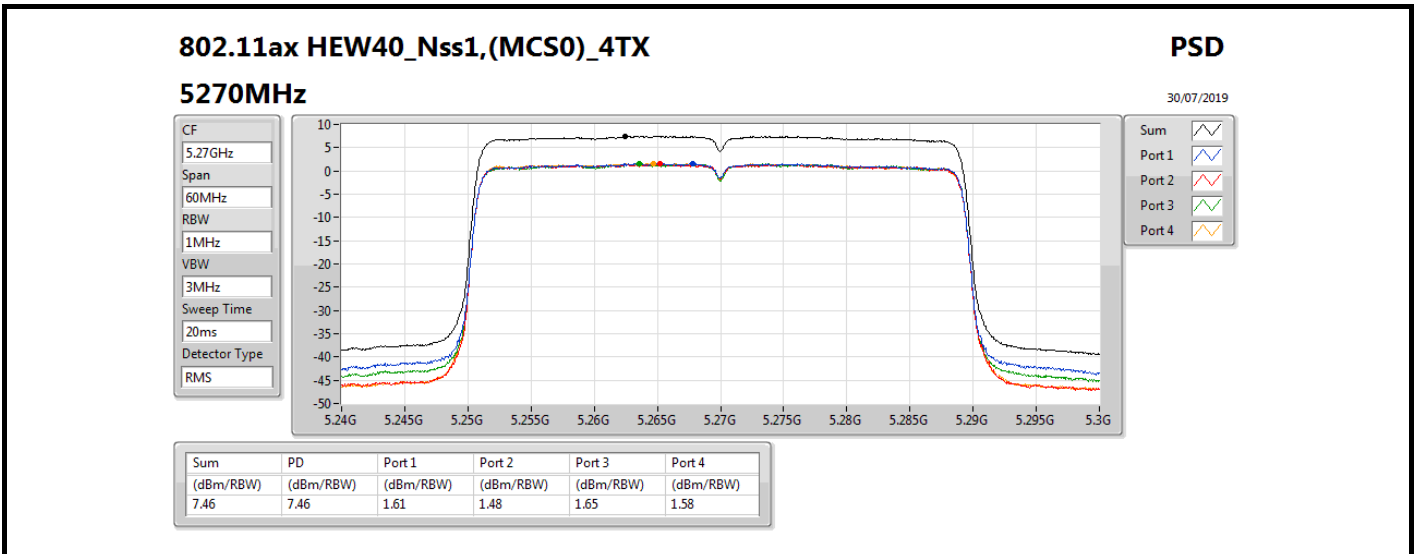

802.11ax HEW20_Nss1,(MCS0)_4TX

PSD

5720MHz Straddle 5.725-5.85GHz

30/07/2019

CF
5.735GHz
Span
40MHz
RBW
500kHz
VBW
3MHz
Sweep Time
20ms
Detector Type
RMS

Sum
Port 1
Port 2
Port 3
Port 4

Sum	PD	Port 1	Port 2	Port 3	Port 4
(dBm/RBW)	(dBm/RBW)	(dBm/RBW)	(dBm/RBW)	(dBm/RBW)	(dBm/RBW)
8.76	8.76	2.61	2.77	2.66	3.12