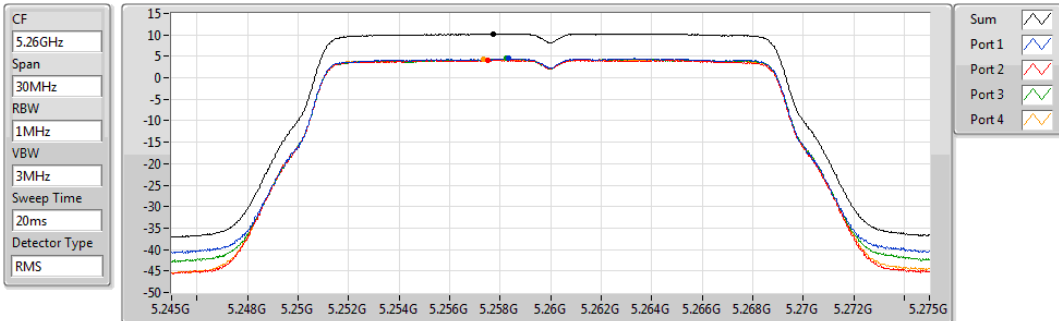

802.11ac VHT20-BF_Nss1,(MCS0)_4TX

PSD

5260MHz

29/07/2019

Sum	PD	Port 1	Port 2	Port 3	Port 4
(dBm/RBW)	(dBm/RBW)	(dBm/RBW)	(dBm/RBW)	(dBm/RBW)	(dBm/RBW)
10.30	10.30	4.53	4.16	4.47	4.40