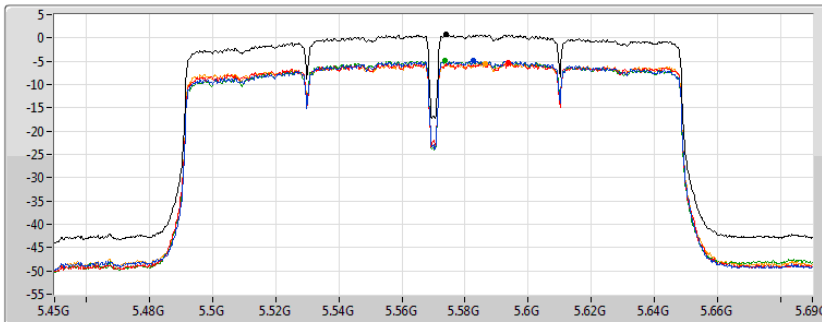

Sum	PD	Port 1	Port 2	Port 3	Port 4
(dBm/RBW)	(dBm/RBW)	(dBm/RBW)	(dBm/RBW)	(dBm/RBW)	(dBm/RBW)
1.67	1.67	-4.05	-4.59	-4.21	-4.50

802.11ac VHT160-BF_Nss1,(MCS0)_4TX

PSD

5570MHz

02/08/2019

CF
5.57GHz
Span
240MHz
RBW
1MHz
VBW
3MHz
Sweep Time
20ms
Detector Type
RMS