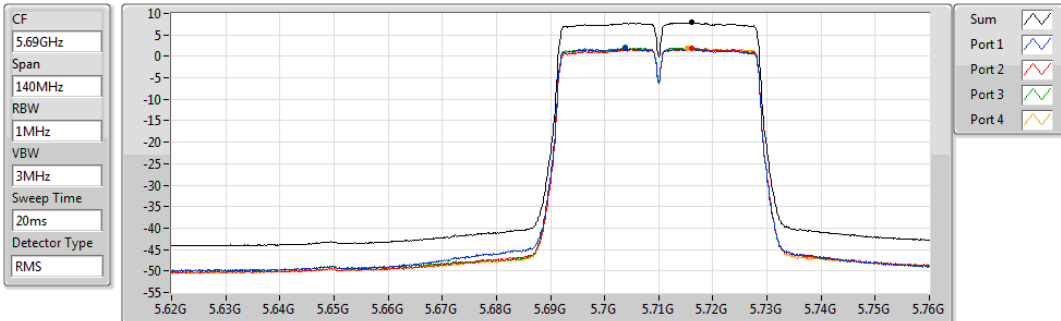

802.11ac VHT40_Nss1,(MCS0)_4TX

PSD

5710MHz Straddle 5.47-5.725GHz

30/07/2019

Sum	PD	Port 1	Port 2	Port 3	Port 4
(dBm/RBW)	(dBm/RBW)	(dBm/RBW)	(dBm/RBW)	(dBm/RBW)	(dBm/RBW)
7.90	7.90	1.87	1.84	2.09	1.95

802.11ac VHT40_Nss1,(MCS0)_4TX

PSD