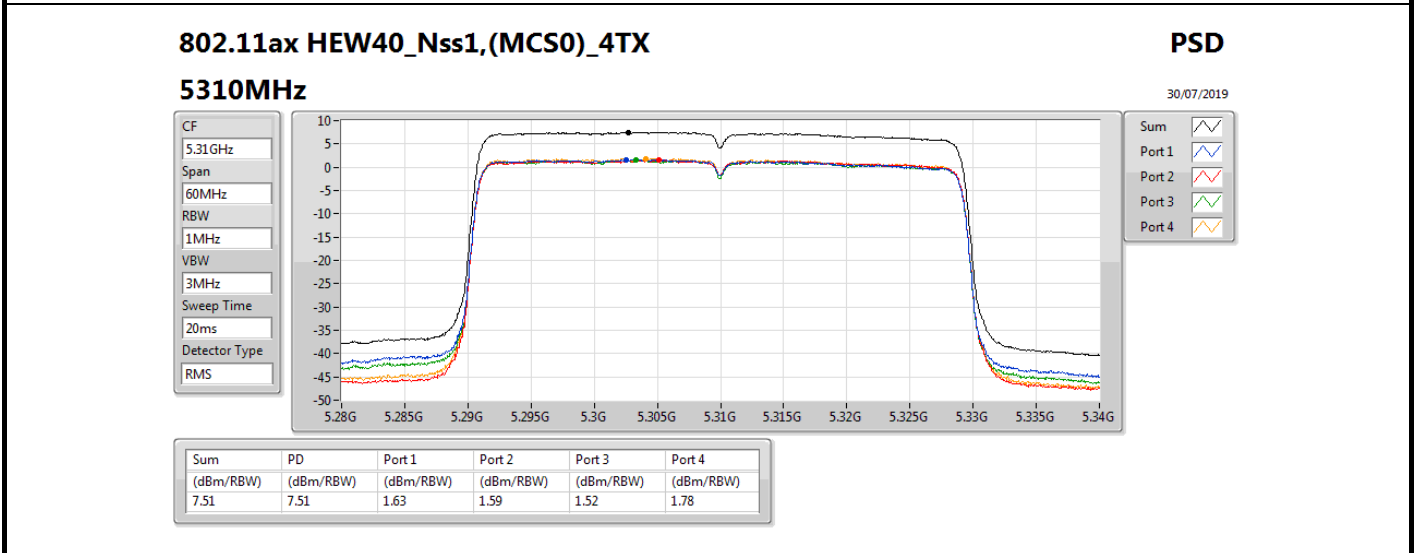

802.11ax HEW20_Nss1,(MCS0)_4TX

PSD

5720MHz Straddle 5.725-5.85GHz

30/07/2019

CF
5.735GHz
Span
40MHz
RBW
500kHz
VBW
3MHz
Sweep Time
20ms
Detector Type
RMS

Sum
Port 1
Port 2
Port 3
Port 4

Sum	PD	Port 1	Port 2	Port 3	Port 4
(dBm/RBW)	(dBm/RBW)	(dBm/RBW)	(dBm/RBW)	(dBm/RBW)	(dBm/RBW)
8.76	8.76	2.61	2.77	2.66	3.12