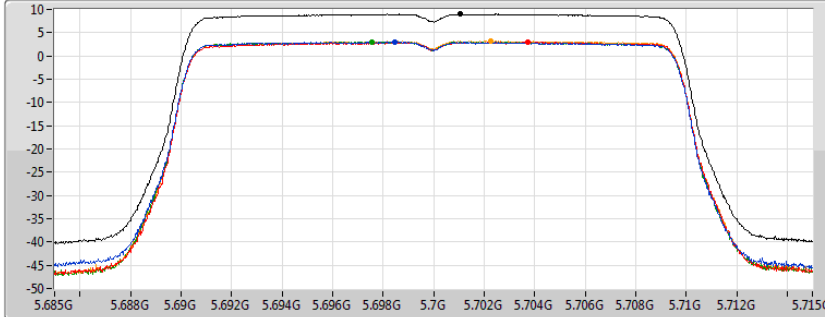

802.11ax HEW20_Nss1,(MCS0)_4TX

PSD

5700MHz

30/07/2019

CF
5.7GHz
Span
30MHz
RBW
1MHz
VBW
3MHz
Sweep Time
20ms
Detector Type
RMS

Sum
Port 1
Port 2
Port 3
Port 4

Sum	PD	Port 1	Port 2	Port 3	Port 4
(dBm/RBW)	(dBm/RBW)	(dBm/RBW)	(dBm/RBW)	(dBm/RBW)	(dBm/RBW)
8.96	8.96	2.99	2.97	3.08	3.20

802.11ax HEW20_Nss1,(MCS0)_4TX

PSD

5720MHz Straddle 5.47-5.725GHz

30/07/2019

CF
5.71GHz
Span
60MHz
RBW
1MHz
VBW
3MHz
Sweep Time
20ms
Detector Type
RMS