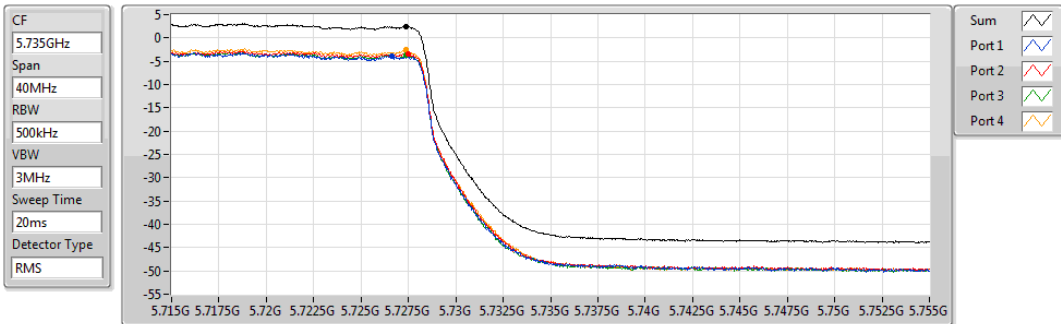

5690MHz Straddle 5.725-5.85GHz

30/07/2019

Sum	PD	Port 1	Port 2	Port 3	Port 4
(dBm/RBW)	(dBm/RBW)	(dBm/RBW)	(dBm/RBW)	(dBm/RBW)	(dBm/RBW)
2.53	2.53	-3.79	-3.40	-3.74	-2.53

802.11ac VHT160-BF_Nss1,(MCS0)_4TX

PSD