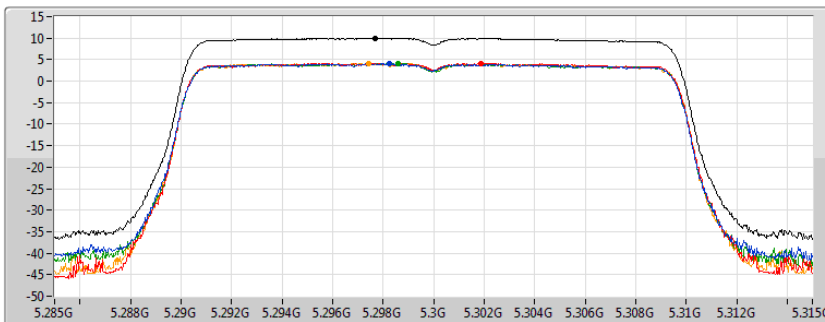

802.11ax HEW20_Nss1,(MCS0)_4TX

PSD

5300MHz

30/07/2019

CF
5.3GHz
Span
30MHz
RBW
1MHz
VBW
3MHz
Sweep Time
20ms
Detector Type
RMS

Sum	PD	Port 1	Port 2	Port 3	Port 4
(dBm/RBW)	(dBm/RBW)	(dBm/RBW)	(dBm/RBW)	(dBm/RBW)	(dBm/RBW)
10.01	10.01	4.02	4.09	4.16	4.09