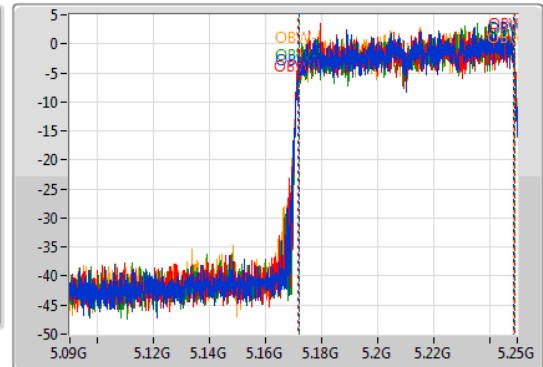

802.11ax HEW160_Nss3,(MCS0)_4TX

EBW

5250MHz Straddle 5.15-5.25GHz

31/07/2019

CF
5.17GHz
Span
160MHz
RBW
1MHz
VBW
3MHz
Sweep Time
100ms
Detector Type
Peak

CF
5.17GHz
Span
160MHz
RBW
1MHz
VBW
3MHz
Sweep Time
100ms
Detector Type
Sample