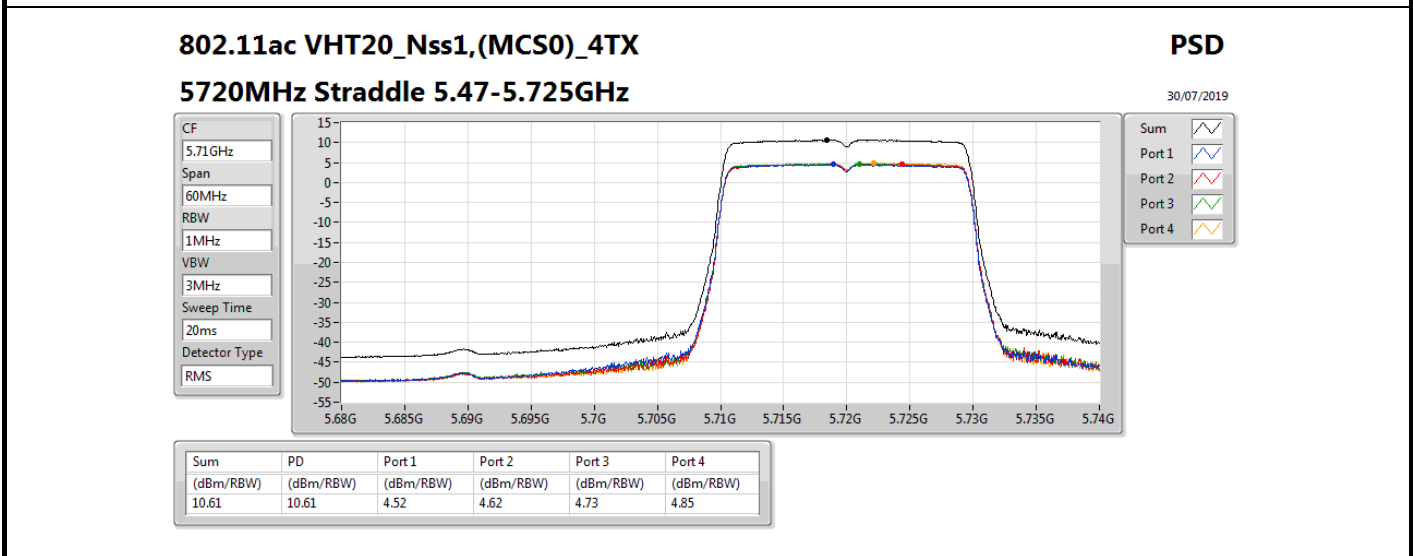

PSD

30/07/2019

Sum	PD	Port 1	Port 2	Port 3	Port 4
(dBm/RBW)	(dBm/RBW)	(dBm/RBW)	(dBm/RBW)	(dBm/RBW)	(dBm/RBW)
9.13	9.13	2.92	3.20	3.15	3.60

802.11ac VHT20_Nss1,(MCS0)_4TX
5260MHz

PSD

30/07/2019

Sum	PD	Port 1	Port 2	Port 3	Port 4
(dBm/RBW)	(dBm/RBW)	(dBm/RBW)	(dBm/RBW)	(dBm/RBW)	(dBm/RBW)
10.30	10.30	4.37	4.32	4.53	4.32