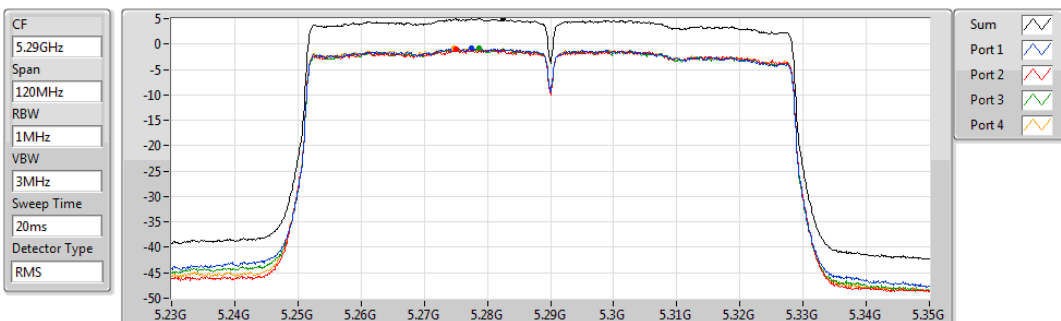

5290MHz

30/07/2019

Sum	PD	Port 1	Port 2	Port 3	Port 4
(dBm/RBW)	(dBm/RBW)	(dBm/RBW)	(dBm/RBW)	(dBm/RBW)	(dBm/RBW)
4.98	4.98	-0.78	-1.10	-0.88	-0.74