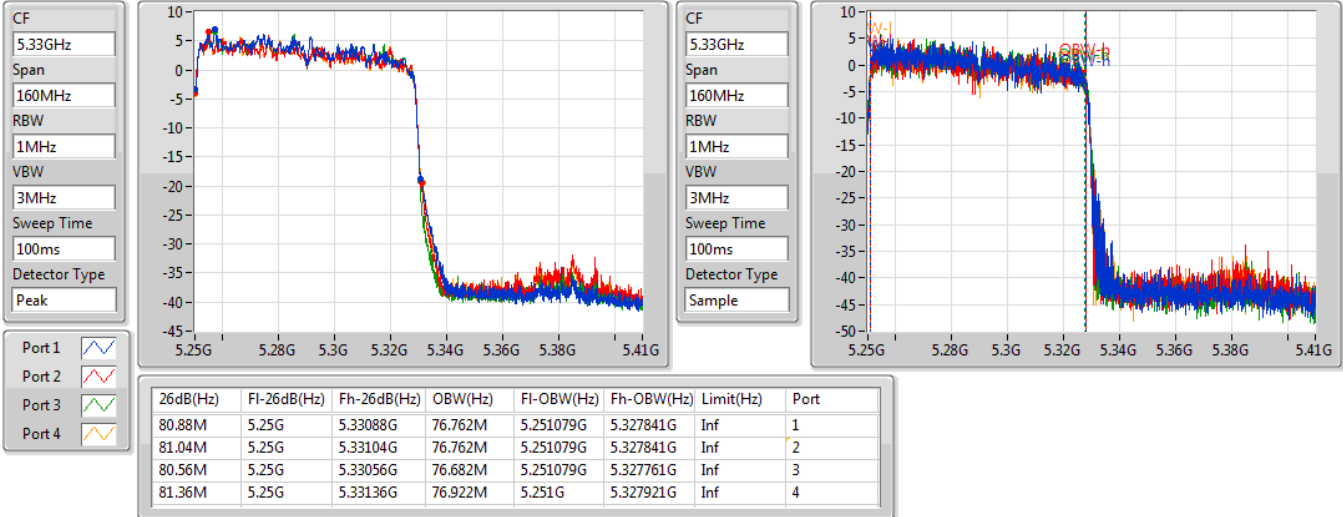

802.11ax HEW160-BF_Nss2,(MCS0)_4TX

EBW

5250MHz

29/07/2019