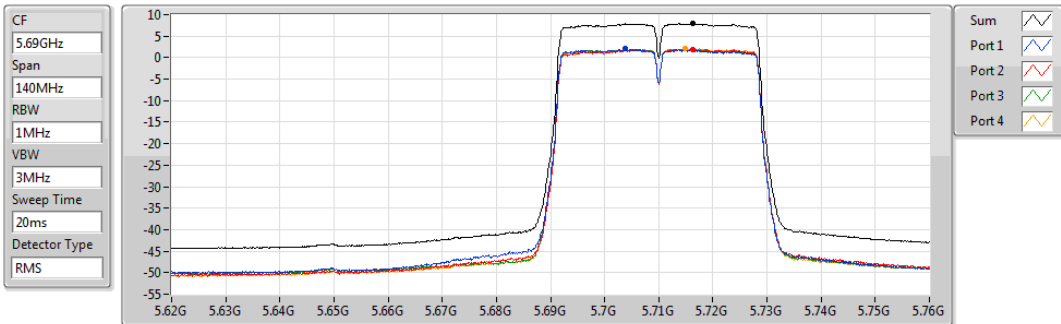

802.11ac VHT40-BF_Nss1,(MCS0)_4TX

PSD

5710MHz Straddle 5.47-5.725GHz

30/07/2019

Sum	PD	Port 1	Port 2	Port 3	Port 4
(dBm/RBW)	(dBm/RBW)	(dBm/RBW)	(dBm/RBW)	(dBm/RBW)	(dBm/RBW)
7.94	7.94	2.01	1.95	2.03	2.08