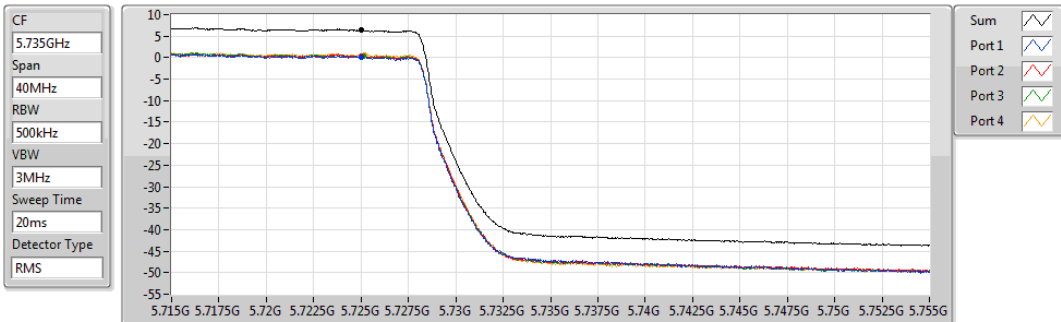

5710MHz Straddle 5.725-5.85GHz

30/07/2019

Sum	PD	Port 1	Port 2	Port 3	Port 4
(dBm/RBW)	(dBm/RBW)	(dBm/RBW)	(dBm/RBW)	(dBm/RBW)	(dBm/RBW)
6.32	6.32	0.13	0.26	0.33	0.73

802.11ac VHT80_Nss1,(MCS0)_4TX

PSD