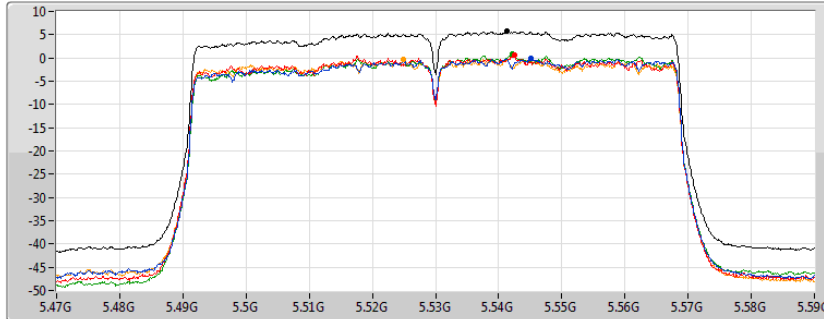

802.11ac VHT80_Nss3,(MCS0)_4TX

PSD

5530MHz

31/07/2019

CF
5.53GHz
Span
120MHz
RBW
1MHz
VBW
3MHz
Sweep Time
20ms
Detector Type
RMS

Sum	PD	Port 1	Port 2	Port 3	Port 4
(dBm/RBW)	(dBm/RBW)	(dBm/RBW)	(dBm/RBW)	(dBm/RBW)	(dBm/RBW)
5.71	5.71	-0.18	0.52	0.91	-0.25

802.11ac VHT160_Nss3,(MCS0)_4TX

PSD

5250MHz Straddle 5.15-5.25GHz

02/08/2019

CF
5.17GHz
Span
320MHz
RBW
1MHz
VBW
3MHz
Sweep Time
20ms
Detector Type
RMS