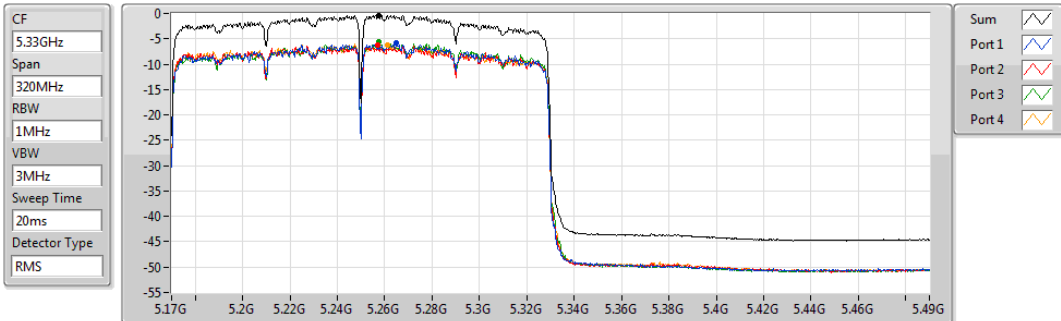

802.11ax HEW160_Nss3,(MCS0)_4TX

PSD

5250MHz Straddle 5.25-5.35GHz

31/07/2019

Sum	PD	Port 1	Port 2	Port 3	Port 4
(dBm/RBW)	(dBm/RBW)	(dBm/RBW)	(dBm/RBW)	(dBm/RBW)	(dBm/RBW)
-0.33	-0.33	-5.90	-6.30	-5.57	-6.21

802.11ax HEW160_Nss3,(MCS0)_4TX

PSD