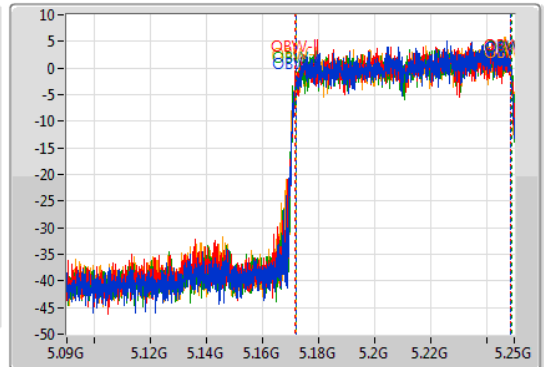

802.11ax HEW160-BF_Nss3,(MCS0)_4TX

EBW

5250MHz Straddle 5.15-5.25GHz

29/07/2019

CF
5.17GHz
Span
160MHz
RBW
1MHz
VBW
3MHz
Sweep Time
100ms
Detector Type
Peak

CF
5.17GHz
Span
160MHz
RBW
1MHz
VBW
3MHz
Sweep Time
100ms
Detector Type
Sample