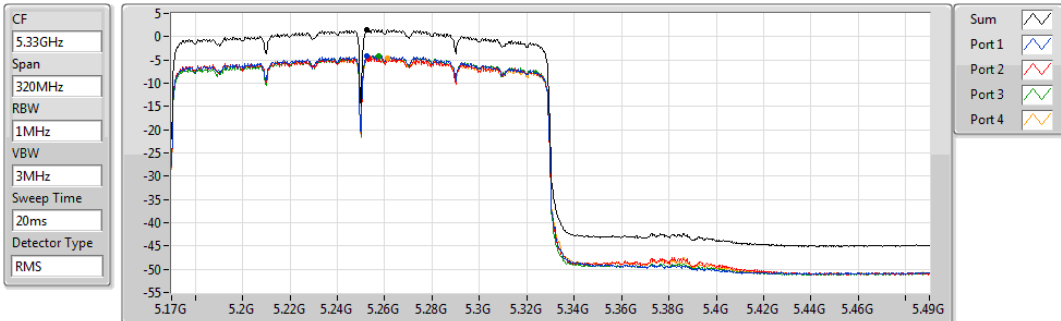

802.11ax HEW160-BF_Nss2,(MCS0)_4TX

PSD

5250MHz

29/07/2019

Sum	PD	Port 1	Port 2	Port 3	Port 4
(dBm/RBW)	(dBm/RBW)	(dBm/RBW)	(dBm/RBW)	(dBm/RBW)	(dBm/RBW)
1.46	1.46	-4.04	-4.65	-4.23	-4.64