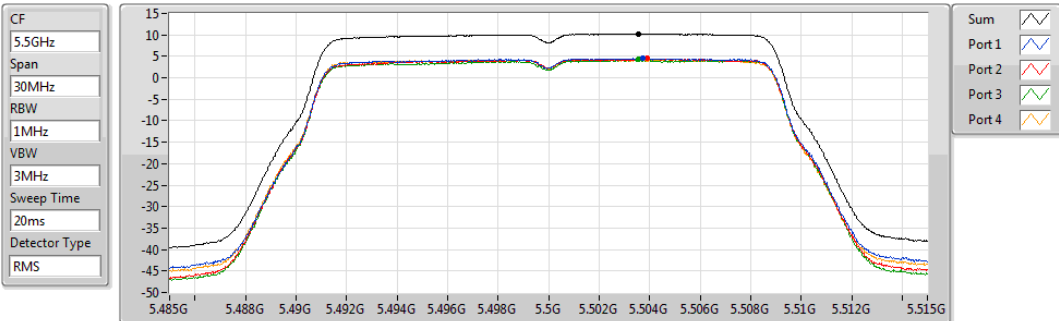

802.11ac VHT20-BF_Nss1,(MCS0)_4TX

PSD

5500MHz

29/07/2019

Sum	PD	Port 1	Port 2	Port 3	Port 4
(dBm/RBW)	(dBm/RBW)	(dBm/RBW)	(dBm/RBW)	(dBm/RBW)	(dBm/RBW)
10.28	10.28	4.54	4.52	4.23	4.27