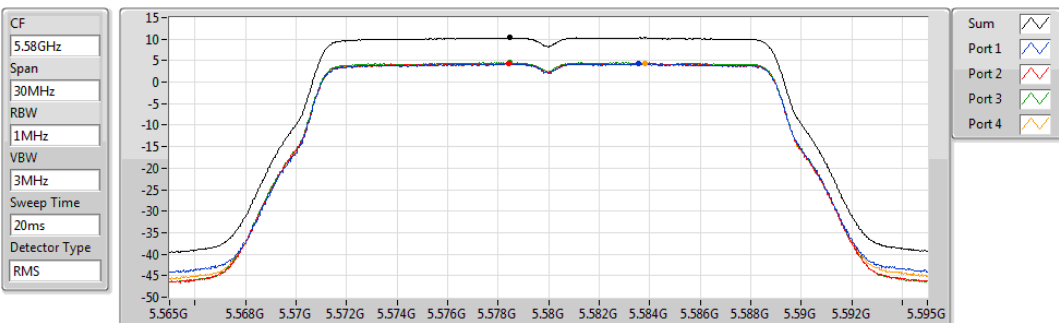

802.11ac VHT20-BF_Nss1,(MCS0)_4TX

PSD

5580MHz

29/07/2019

Sum	PD	Port 1	Port 2	Port 3	Port 4
(dBm/RBW)	(dBm/RBW)	(dBm/RBW)	(dBm/RBW)	(dBm/RBW)	(dBm/RBW)
10.36	10.36	4.27	4.39	4.58	4.35