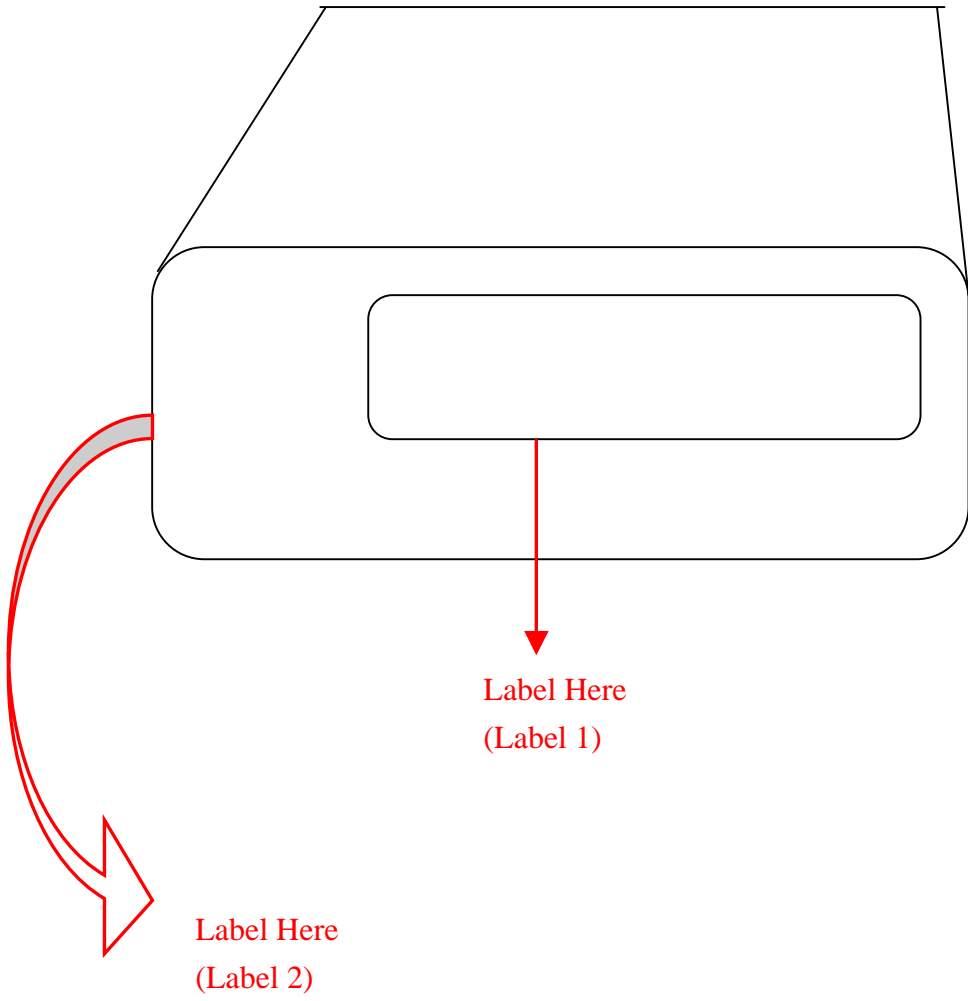

Label Location

Label Here
(Label 1)

Label Here
(Label 2)

Label 1

Model:
BGW320-505

Wi-Fi Network:
ATTxxxXXXX

Password:
xxxXXXXXXXxxx

Device Access Code:
xxxXXXXXXXxxx

QR
code
area

1.85 | 13.5 | 1

For advanced device configuration go to:
<http://192.168.1.254>

Label 2

Device Access Code: 8&5342#2/* 	ONT ID: AAA0Aa000AAA Serial Number: 2018123456AA 	Mac Address: 0A:B1:CC:2D:3E:4F 	
FCC ID: 2ADZRBGW320		Electrical Rating: 12V --- 4A	