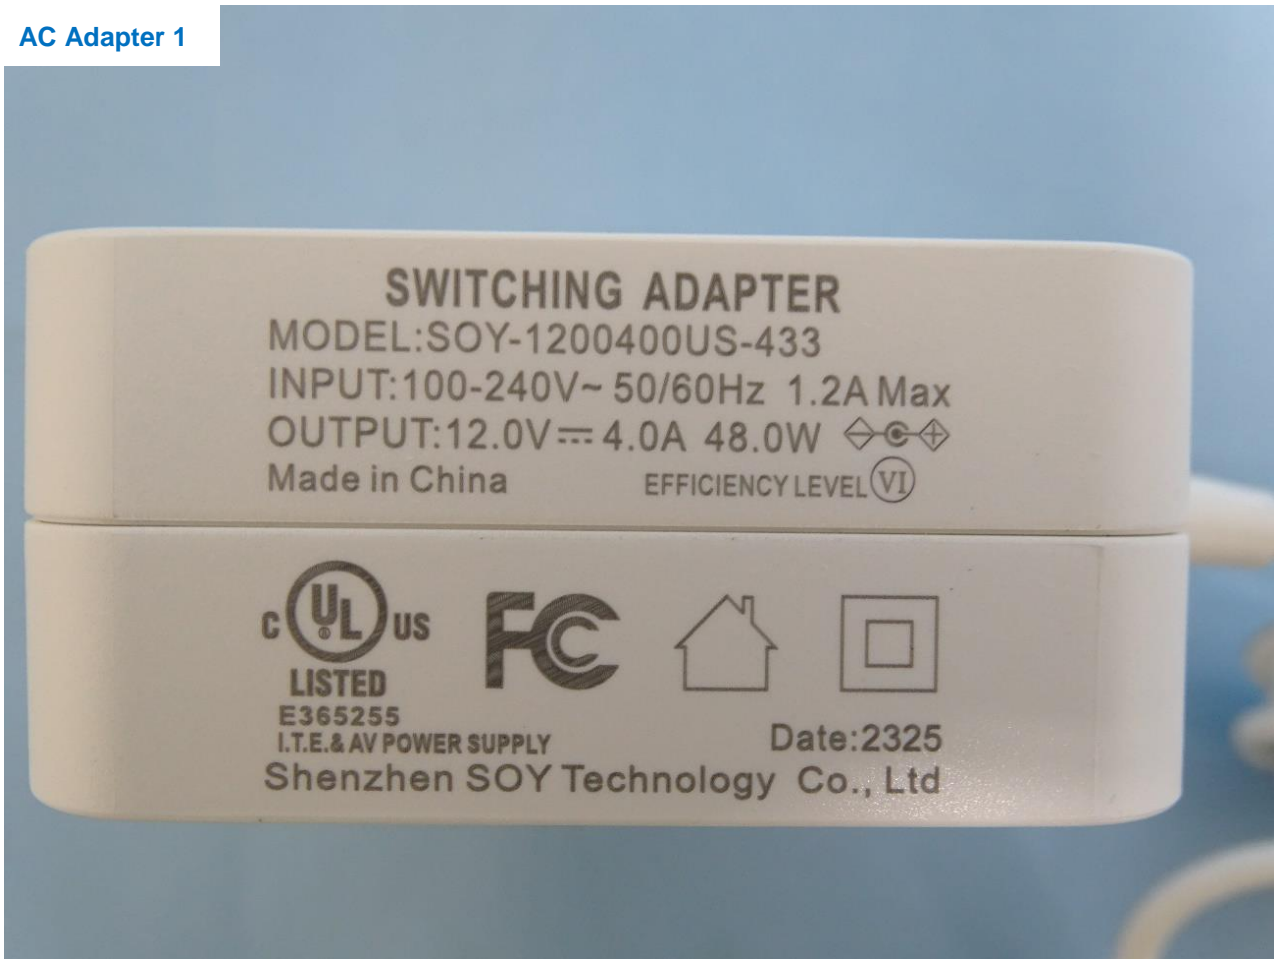

AC Adapter 1