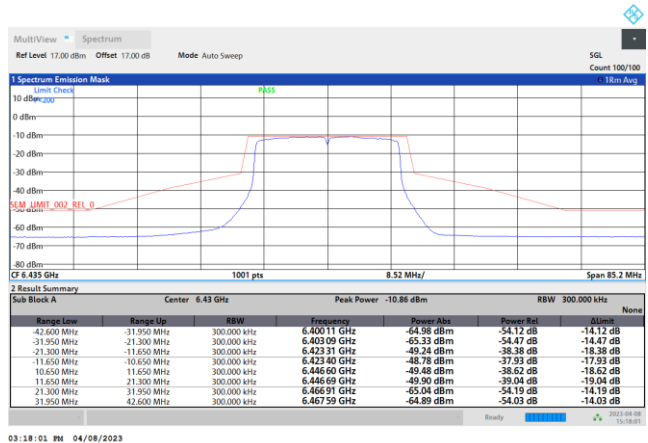

Plot on Channel 6435MHz