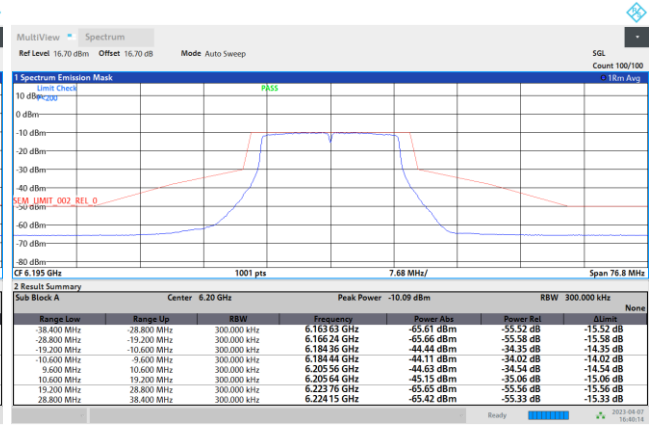

Plot on Channel 6345MHz

Plot on Channel 6505MHz

Plot on Channel 6665MHz

Plot on Channel 6825MHz

Plot on Channel 6985MHz

MIMO <Ant. 5+6+7+8(6)>

EUT Mode : 802.11a

Plot on Channel 5955MHz

Plot on Channel 6195MHz

Plot on Channel 6415MHz

Plot on Channel 6435MHz

Plot on Channel 6475MHz

Plot on Channel 6515MHz

Plot on Channel 6535MHz

Plot on Channel 6695MHz

Plot on Channel 6855MHz

Plot on Channel 6875MHz

Plot on Channel 6895MHz

Plot on Channel 6995MHz

Plot on Channel 7095MHz

Plot on Channel 7115MHz

EUT Mode : 802.11ax HE20

Plot on Channel 5955MHz

Plot on Channel 6195MHz