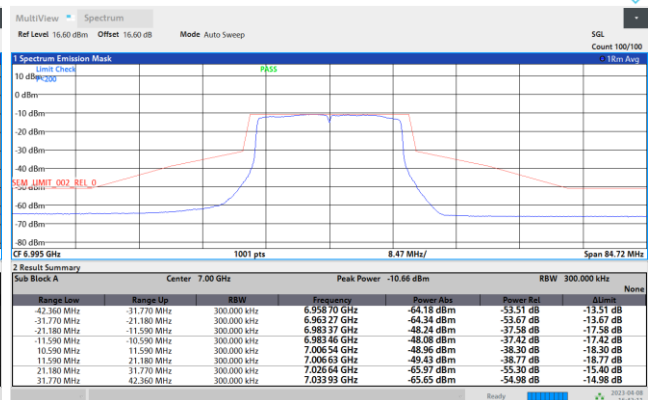

Plot on Channel 6855MHz

04:10:05 PM 04/08/2023

Plot on Channel 6875MHz

04:16:04 PM 04/08/2023

Plot on Channel 6895MHz

05:02:46 PM 04/08/2023

Plot on Channel 6995MHz

04:42:12 PM 04/08/2023

Plot on Channel 7095MHz

Plot on Channel 7115MHz

EUT Mode : 802.11ax HE40

Plot on Channel 5965MHz

Plot on Channel 6205MHz

Plot on Channel 6405MHz

Plot on Channel 6445MHz

Plot on Channel 6485MHz