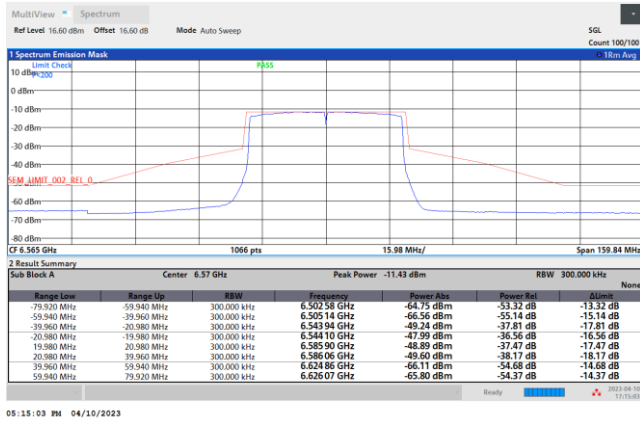

Plot on Channel 6855MHz

04:10:05 PM 04/08/2023

Plot on Channel 6875MHz

04:16:04 PM 04/08/2023

Plot on Channel 6895MHz

05:02:46 PM 04/08/2023

Plot on Channel 6995MHz

04:42:12 PM 04/08/2023

Plot on Channel 7095MHz

Plot on Channel 7115MHz

EUT Mode : 802.11ax HE40

Plot on Channel 5965MHz

Plot on Channel 6205MHz

Plot on Channel 6405MHz

Plot on Channel 6445MHz

Plot on Channel 6485MHz

Plot on Channel 6525MHz

Plot on Channel 6565MHz

Plot on Channel 6685MHz

Plot on Channel 6845MHz

Plot on Channel 6885MHz

Plot on Channel 6925MHz

Plot on Channel 7005MHz

Plot on Channel 7085MHz