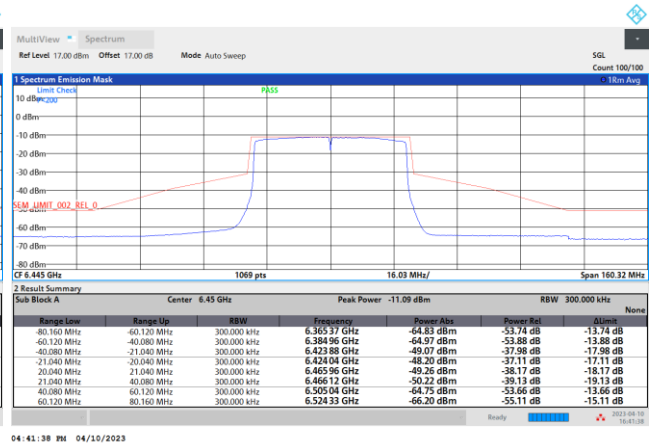

Plot on Channel 7095MHz

Plot on Channel 7115MHz

EUT Mode : 802.11ax HE40

Plot on Channel 5965MHz

Plot on Channel 6205MHz

Plot on Channel 6405MHz

Plot on Channel 6445MHz

Plot on Channel 6485MHz

Plot on Channel 6525MHz

Plot on Channel 6565MHz

Plot on Channel 6685MHz

Plot on Channel 6845MHz

Plot on Channel 6885MHz

Plot on Channel 6925MHz

Plot on Channel 7005MHz

Plot on Channel 7085MHz