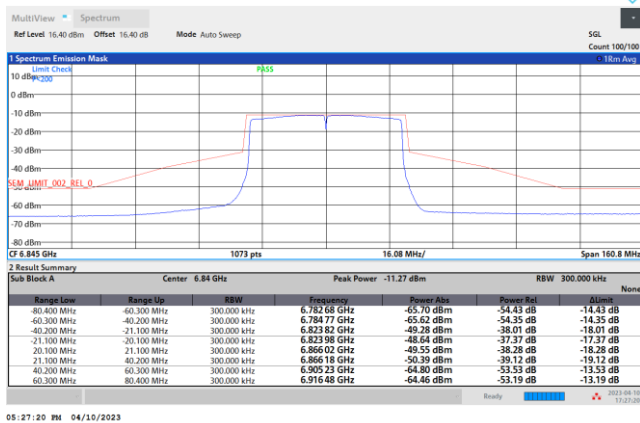

Plot on Channel 7095MHz

Plot on Channel 7115MHz

EUT Mode : 802.11ax HE40

Plot on Channel 5965MHz

Plot on Channel 6205MHz

Plot on Channel 6405MHz

Plot on Channel 6445MHz

Plot on Channel 6485MHz

Plot on Channel 6525MHz

Plot on Channel 6565MHz

Plot on Channel 6685MHz

Plot on Channel 6845MHz

Plot on Channel 6885MHz

Plot on Channel 6925MHz

Plot on Channel 7005MHz

Plot on Channel 7085MHz