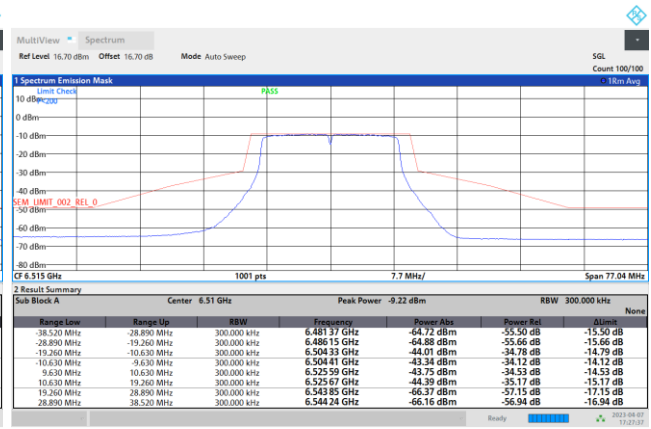

Plot on Channel 6195MHz

Plot on Channel 6415MHz

Plot on Channel 6435MHz

Plot on Channel 6475MHz

Plot on Channel 6515MHz

Plot on Channel 6535MHz

Plot on Channel 6695MHz

Plot on Channel 6855MHz

Plot on Channel 6875MHz

Plot on Channel 6895MHz

Plot on Channel 6995MHz

Plot on Channel 7095MHz

Plot on Channel 7115MHz

EUT Mode : 802.11ax HE20

Plot on Channel 5955MHz

Plot on Channel 6195MHz