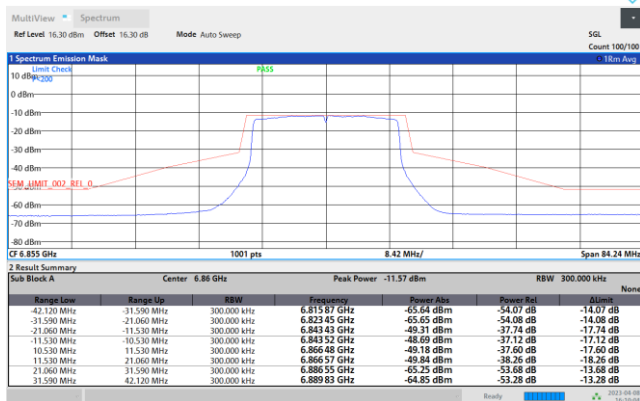

Plot on Channel 6415MHz

Plot on Channel 6435MHz

Plot on Channel 6475MHz

Plot on Channel 6515MHz

Plot on Channel 6535MHz

03:59:42 PM 04/08/2023

Plot on Channel 6695MHz

04:03:53 PM 04/08/2023

Plot on Channel 6855MHz

04:10:05 PM 04/08/2023

Plot on Channel 6875MHz

04:16:04 PM 04/08/2023

Plot on Channel 6895MHz

05:02:46 PM 04/08/2023

Plot on Channel 6995MHz

04:42:12 PM 04/08/2023