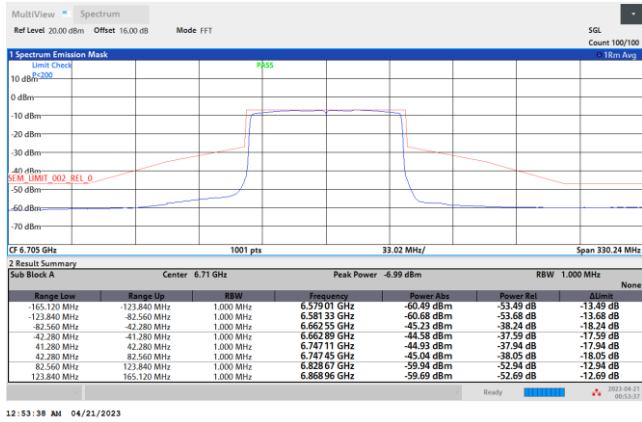

Plot on Channel 7085MHz

EUT Mode : 802.11ax HE80

Plot on Channel 5985MHz

Plot on Channel 6225MHz

Plot on Channel 6385MHz

Plot on Channel 6465MHz

Plot on Channel 6545MHz

Plot on Channel 6625MHz

Plot on Channel 6705MHz

Plot on Channel 6785MHz

Plot on Channel 6865MHz

Plot on Channel 6945MHz

Plot on Channel 7025MHz

EUT Mode : 802.11ax HE160

Plot on Channel 6025MHz

Plot on Channel 6185MHz