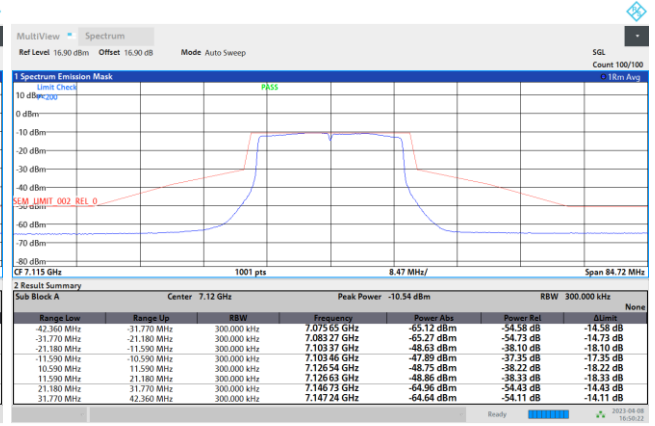

Plot on Channel 6855MHz

04:10:05 PM 04/08/2023

Plot on Channel 6875MHz

04:16:04 PM 04/08/2023

Plot on Channel 6895MHz

05:02:46 PM 04/08/2023

Plot on Channel 6995MHz

04:42:12 PM 04/08/2023

Plot on Channel 7095MHz

Plot on Channel 7115MHz

EUT Mode : 802.11ax HE40

Plot on Channel 5965MHz

Plot on Channel 6205MHz

Plot on Channel 6405MHz

Plot on Channel 6445MHz

Plot on Channel 6485MHz