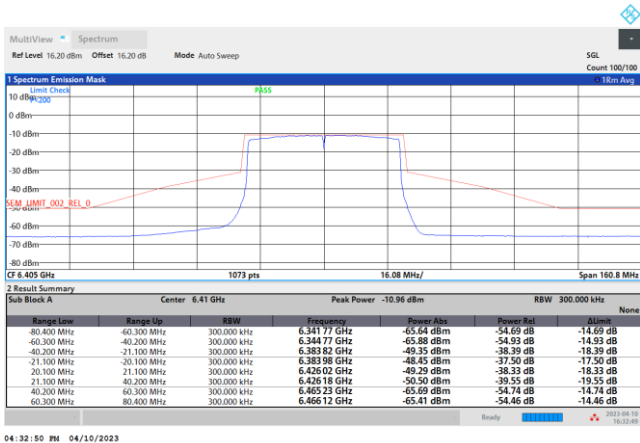

Plot on Channel 7095MHz

Plot on Channel 7115MHz

EUT Mode : 802.11ax HE40

Plot on Channel 5965MHz

Plot on Channel 6205MHz

Plot on Channel 6405MHz

Plot on Channel 6445MHz

Plot on Channel 6485MHz

Plot on Channel 6525MHz

Plot on Channel 6565MHz

Plot on Channel 6685MHz

Plot on Channel 6845MHz

Plot on Channel 6885MHz

Plot on Channel 6925MHz

Plot on Channel 7005MHz

Plot on Channel 7085MHz