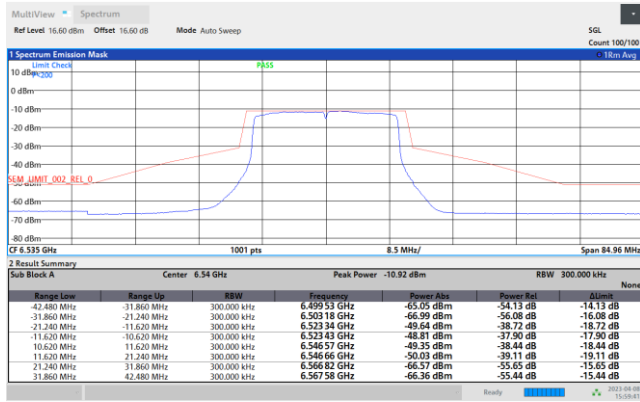

Plot on Channel 6875MHz

Plot on Channel 6895MHz

Plot on Channel 6995MHz

Plot on Channel 7095MHz

Plot on Channel 7115MHz

EUT Mode : 802.11ax HE20

Plot on Channel 5955MHz

Plot on Channel 6195MHz

Plot on Channel 6415MHz

Plot on Channel 6435MHz

Plot on Channel 6475MHz

Plot on Channel 6515MHz

Plot on Channel 6535MHz

03:59:42 PM 04/08/2023

Plot on Channel 6695MHz

04:03:53 PM 04/08/2023

Plot on Channel 6855MHz

04:10:05 PM 04/08/2023

Plot on Channel 6875MHz

04:16:04 PM 04/08/2023

Plot on Channel 6895MHz

05:02:46 PM 04/08/2023

Plot on Channel 6995MHz

04:42:12 PM 04/08/2023