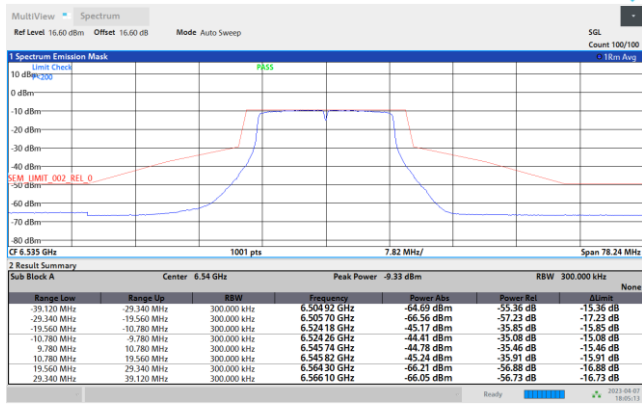

Plot on Channel 6195MHz

Plot on Channel 6415MHz

Plot on Channel 6435MHz

Plot on Channel 6475MHz

Plot on Channel 6515MHz

Plot on Channel 6535MHz

Plot on Channel 6695MHz

Plot on Channel 6855MHz

Plot on Channel 6875MHz

Plot on Channel 6895MHz

Plot on Channel 6995MHz

Plot on Channel 7095MHz

Plot on Channel 7115MHz

EUT Mode : 802.11ax HE20

Plot on Channel 5955MHz

Plot on Channel 6195MHz