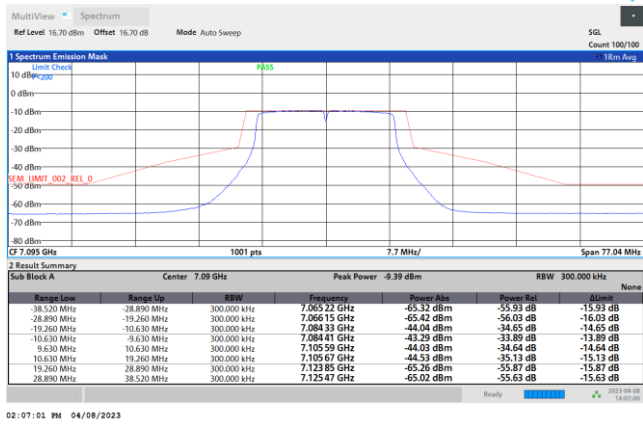

Plot on Channel 6195MHz

Plot on Channel 6415MHz

Plot on Channel 6435MHz

Plot on Channel 6475MHz

Plot on Channel 6515MHz

Plot on Channel 6535MHz

Plot on Channel 6695MHz

Plot on Channel 6855MHz

Plot on Channel 6875MHz

Plot on Channel 6895MHz

Plot on Channel 6995MHz

Plot on Channel 7095MHz

Plot on Channel 7115MHz

EUT Mode : 802.11ax HE20

Plot on Channel 5955MHz

Plot on Channel 6195MHz

Plot on Channel 6415MHz

Plot on Channel 6435MHz

Plot on Channel 6475MHz

Plot on Channel 6515MHz

Plot on Channel 6535MHz

03:59:42 PM 04/08/2023

Plot on Channel 6695MHz

04:03:53 PM 04/08/2023