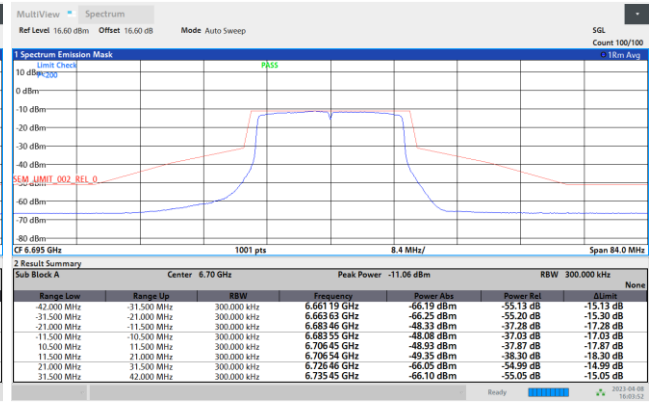

Plot on Channel 6875MHz

Plot on Channel 6895MHz

Plot on Channel 6995MHz

Plot on Channel 7095MHz

Plot on Channel 7115MHz

EUT Mode : 802.11ax HE20

Plot on Channel 5955MHz

Plot on Channel 6195MHz

Plot on Channel 6415MHz

Plot on Channel 6435MHz

Plot on Channel 6475MHz

Plot on Channel 6515MHz

Plot on Channel 6535MHz

03:59:42 PM 04/08/2023

Plot on Channel 6695MHz

04:03:53 PM 04/08/2023

Plot on Channel 6855MHz

04:10:05 PM 04/08/2023

Plot on Channel 6875MHz

04:16:04 PM 04/08/2023

Plot on Channel 6895MHz

05:02:46 PM 04/08/2023

Plot on Channel 6995MHz

04:42:12 PM 04/08/2023