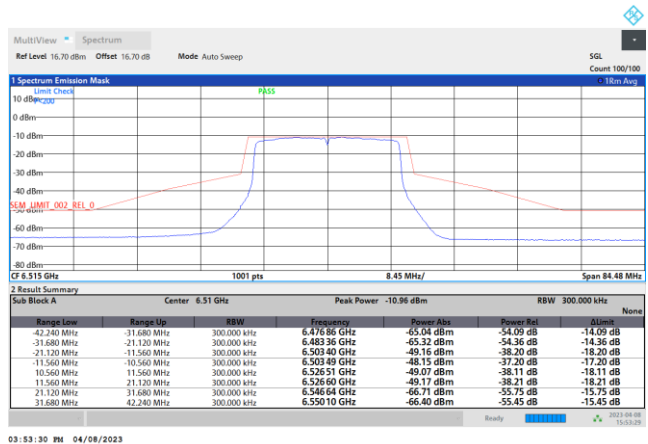

Plot on Channel 6875MHz

Plot on Channel 6895MHz

Plot on Channel 6995MHz

Plot on Channel 7095MHz

Plot on Channel 7115MHz

EUT Mode : 802.11ax HE20

Plot on Channel 5955MHz

Plot on Channel 6195MHz

Plot on Channel 6415MHz

Plot on Channel 6435MHz

Plot on Channel 6475MHz

Plot on Channel 6515MHz

Plot on Channel 6535MHz

03:59:42 PM 04/08/2023

Plot on Channel 6695MHz

04:03:53 PM 04/08/2023

Plot on Channel 6855MHz

04:10:05 PM 04/08/2023

Plot on Channel 6875MHz

04:16:04 PM 04/08/2023

Plot on Channel 6895MHz

05:02:46 PM 04/08/2023

Plot on Channel 6995MHz

04:42:12 PM 04/08/2023