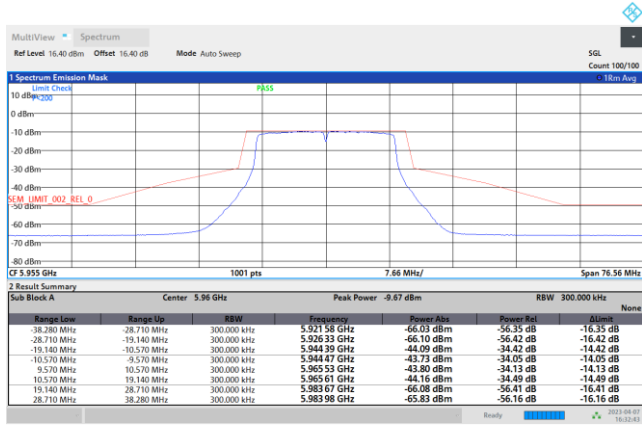

Plot on Channel 6345MHz

Plot on Channel 6505MHz

Plot on Channel 6665MHz

Plot on Channel 6825MHz

Plot on Channel 6985MHz

MIMO <Ant. 5+6+7+8(6)>

EUT Mode : 802.11a

Plot on Channel 5955MHz

Plot on Channel 6195MHz

Plot on Channel 6415MHz

Plot on Channel 6435MHz

Plot on Channel 6475MHz

Plot on Channel 6515MHz

Plot on Channel 6535MHz

Plot on Channel 6695MHz

Plot on Channel 6855MHz

Plot on Channel 6875MHz

Plot on Channel 6895MHz

Plot on Channel 6995MHz

Plot on Channel 7095MHz

Plot on Channel 7115MHz

EUT Mode : 802.11ax HE20

Plot on Channel 5955MHz

Plot on Channel 6195MHz