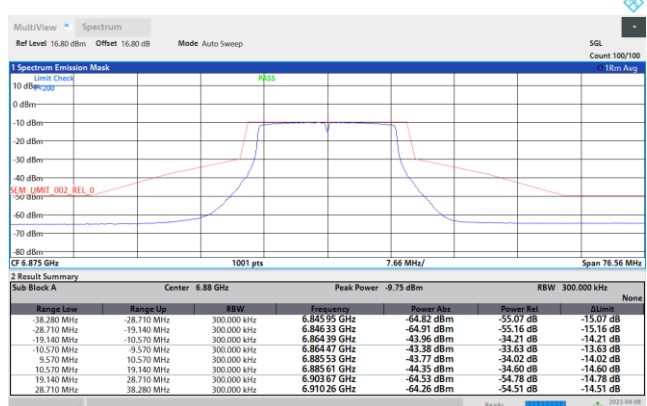

Plot on Channel 6195MHz

Plot on Channel 6415MHz

Plot on Channel 6435MHz

Plot on Channel 6475MHz

Plot on Channel 6515MHz

Plot on Channel 6535MHz

Plot on Channel 6695MHz

Plot on Channel 6855MHz

Plot on Channel 6875MHz

Plot on Channel 6895MHz

Plot on Channel 6995MHz

Plot on Channel 7095MHz

Plot on Channel 7115MHz

EUT Mode : 802.11ax HE20

Plot on Channel 5955MHz

Plot on Channel 6195MHz