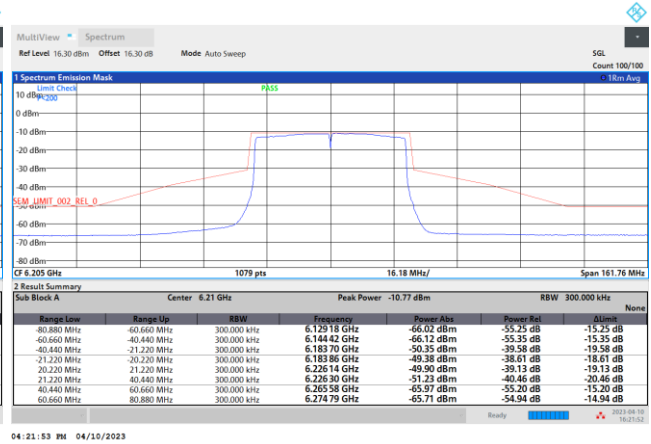

Plot on Channel 7095MHz

Plot on Channel 7115MHz

EUT Mode : 802.11ax HE40

Plot on Channel 5965MHz

Plot on Channel 6205MHz

Plot on Channel 6405MHz

Plot on Channel 6445MHz

Plot on Channel 6485MHz

Plot on Channel 6525MHz

Plot on Channel 6565MHz

Plot on Channel 6685MHz

Plot on Channel 6845MHz

Plot on Channel 6885MHz

Plot on Channel 6925MHz

Plot on Channel 7005MHz

Plot on Channel 7085MHz