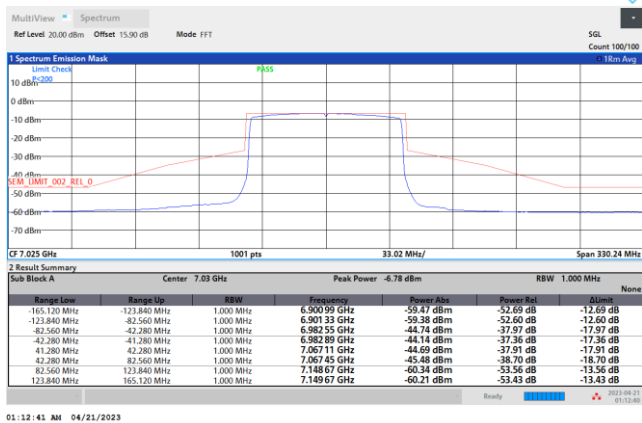

Plot on Channel 6705MHz

Plot on Channel 6785MHz

Plot on Channel 6865MHz

Plot on Channel 6945MHz

Plot on Channel 7025MHz

EUT Mode : 802.11ax HE160

Plot on Channel 6025MHz

Plot on Channel 6185MHz

Plot on Channel 6345MHz

Plot on Channel 6505MHz

Plot on Channel 6665MHz

Plot on Channel 6825MHz

Plot on Channel 6985MHz

MIMO <Ant. 5+6+7+8(6)>

EUT Mode : 802.11a

Plot on Channel 5955MHz