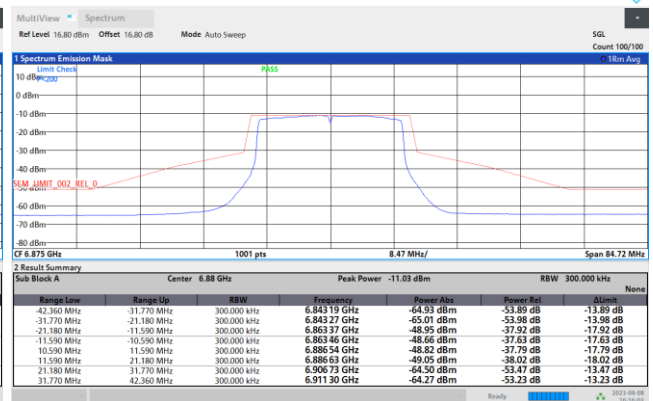

Plot on Channel 6875MHz

Plot on Channel 6895MHz

Plot on Channel 6995MHz

Plot on Channel 7095MHz

Plot on Channel 7115MHz

EUT Mode : 802.11ax HE20

Plot on Channel 5955MHz

Plot on Channel 6195MHz

Plot on Channel 6415MHz

Plot on Channel 6435MHz

Plot on Channel 6475MHz

Plot on Channel 6515MHz

Plot on Channel 6535MHz

03:59:42 PM 04/08/2023

Plot on Channel 6695MHz

04:03:53 PM 04/08/2023

Plot on Channel 6855MHz

04:10:05 PM 04/08/2023

Plot on Channel 6875MHz

04:16:04 PM 04/08/2023

Plot on Channel 6895MHz

05:02:46 PM 04/08/2023

Plot on Channel 6995MHz

04:42:12 PM 04/08/2023