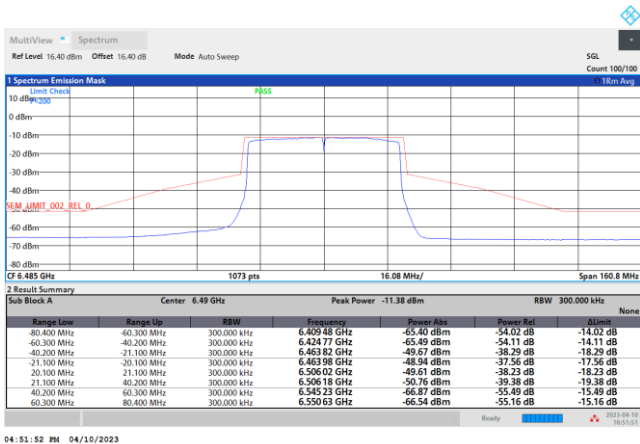

Plot on Channel 7095MHz

Plot on Channel 7115MHz

EUT Mode : 802.11ax HE40

Plot on Channel 5965MHz

Plot on Channel 6205MHz

Plot on Channel 6405MHz

Plot on Channel 6445MHz

Plot on Channel 6485MHz

Plot on Channel 6525MHz

Plot on Channel 6565MHz

Plot on Channel 6685MHz

Plot on Channel 6845MHz

Plot on Channel 6885MHz

Plot on Channel 6925MHz

Plot on Channel 7005MHz

Plot on Channel 7085MHz