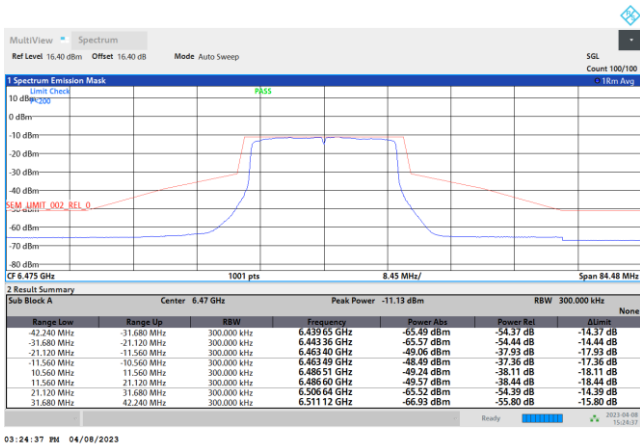

Plot on Channel 6475MHz