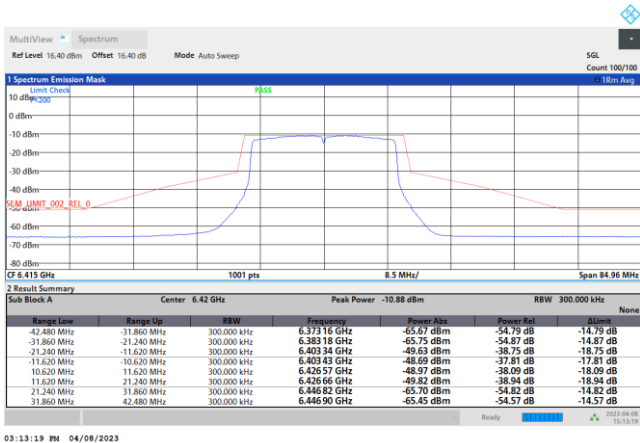

Plot on Channel 6415MHz