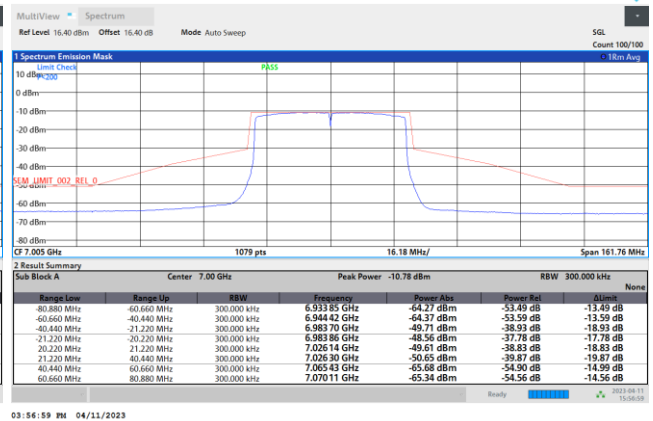

Plot on Channel 7095MHz

Plot on Channel 7115MHz

EUT Mode : 802.11ax HE40

Plot on Channel 5965MHz

Plot on Channel 6205MHz

Plot on Channel 6405MHz

Plot on Channel 6445MHz

Plot on Channel 6485MHz

Plot on Channel 6525MHz

Plot on Channel 6565MHz

Plot on Channel 6685MHz

Plot on Channel 6845MHz

Plot on Channel 6885MHz

Plot on Channel 6925MHz

Plot on Channel 7005MHz

Plot on Channel 7085MHz