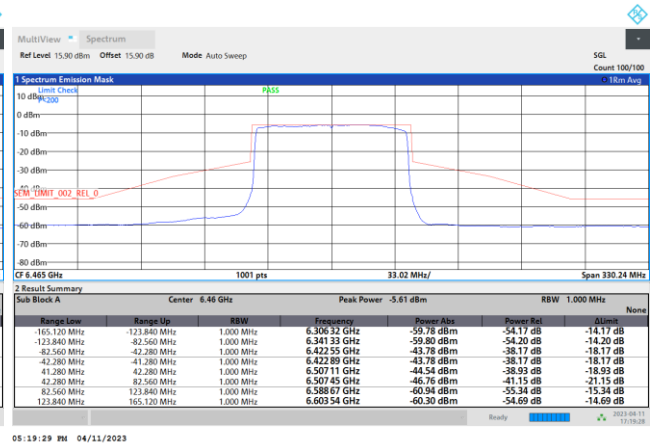

Plot on Channel 7085MHz

EUT Mode : 802.11ax HE80

Plot on Channel 5985MHz

Plot on Channel 6225MHz

Plot on Channel 6385MHz

Plot on Channel 6465MHz

Plot on Channel 6545MHz

Plot on Channel 6625MHz

Plot on Channel 6705MHz

Plot on Channel 6785MHz

Plot on Channel 6865MHz

Plot on Channel 6945MHz

Plot on Channel 7025MHz

EUT Mode : 802.11ax HE160

Plot on Channel 6025MHz

Plot on Channel 6185MHz