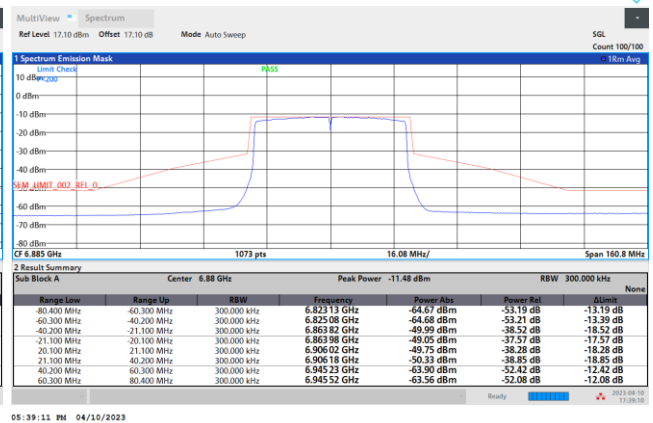

Plot on Channel 7095MHz

Plot on Channel 7115MHz

EUT Mode : 802.11ax HE40

Plot on Channel 5965MHz

Plot on Channel 6205MHz

Plot on Channel 6405MHz

Plot on Channel 6445MHz

Plot on Channel 6485MHz

Plot on Channel 6525MHz

Plot on Channel 6565MHz

Plot on Channel 6685MHz

Plot on Channel 6845MHz

Plot on Channel 6885MHz

Plot on Channel 6925MHz

Plot on Channel 7005MHz

Plot on Channel 7085MHz