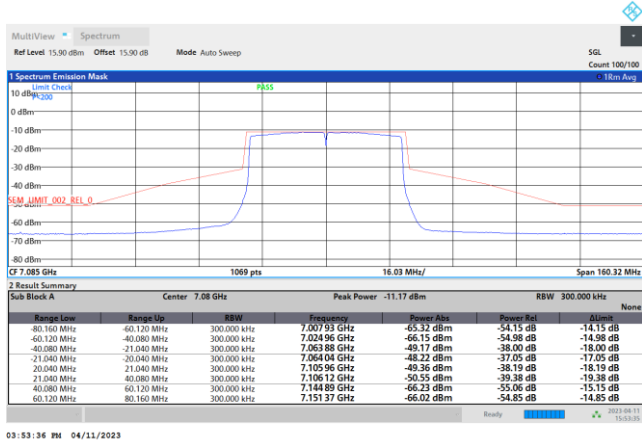

Plot on Channel 7085MHz

EUT Mode : 802.11ax HE80

Plot on Channel 5985MHz

Plot on Channel 6225MHz

Plot on Channel 6385MHz

Plot on Channel 6465MHz

Plot on Channel 6545MHz

Plot on Channel 6625MHz

Plot on Channel 6705MHz

Plot on Channel 6785MHz

Plot on Channel 6865MHz

Plot on Channel 6945MHz

Plot on Channel 7025MHz

EUT Mode : 802.11ax HE160

Plot on Channel 6025MHz

Plot on Channel 6185MHz