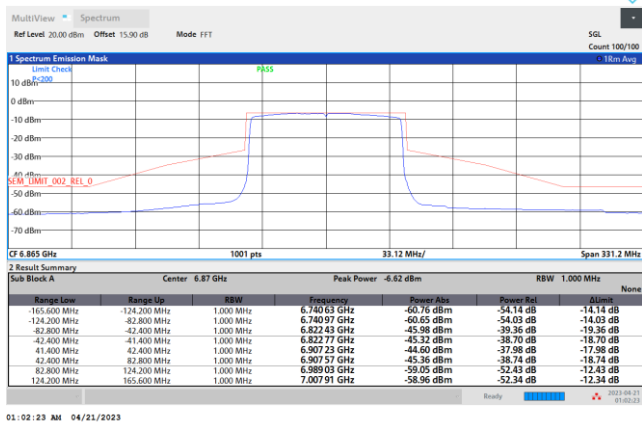

Plot on Channel 7085MHz

EUT Mode : 802.11ax HE80

Plot on Channel 5985MHz

Plot on Channel 6225MHz

Plot on Channel 6385MHz

Plot on Channel 6465MHz

Plot on Channel 6545MHz

Plot on Channel 6625MHz

Plot on Channel 6705MHz

Plot on Channel 6785MHz

Plot on Channel 6865MHz

Plot on Channel 6945MHz

Plot on Channel 7025MHz

EUT Mode : 802.11ax HE160

Plot on Channel 6025MHz

Plot on Channel 6185MHz