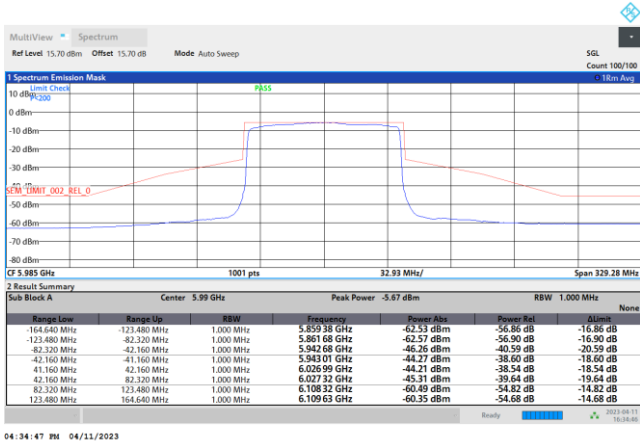

Plot on Channel 7085MHz

EUT Mode : 802.11ax HE80

Plot on Channel 5985MHz

Plot on Channel 6225MHz

Plot on Channel 6385MHz

Plot on Channel 6465MHz

Plot on Channel 6545MHz

Plot on Channel 6625MHz

Plot on Channel 6705MHz

Plot on Channel 6785MHz

Plot on Channel 6865MHz

Plot on Channel 6945MHz

Plot on Channel 7025MHz

EUT Mode : 802.11ax HE160

Plot on Channel 6025MHz

Plot on Channel 6185MHz