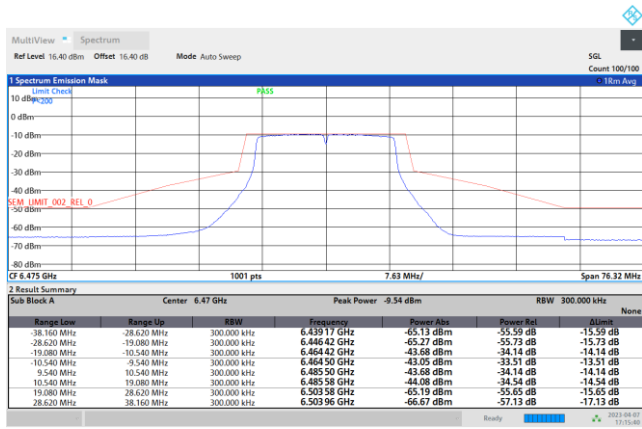

Plot on Channel 6195MHz

Plot on Channel 6415MHz

Plot on Channel 6435MHz

Plot on Channel 6475MHz

Plot on Channel 6515MHz

Plot on Channel 6535MHz

Plot on Channel 6695MHz

Plot on Channel 6855MHz

Plot on Channel 6875MHz

Plot on Channel 6895MHz

Plot on Channel 6995MHz

Plot on Channel 7095MHz

Plot on Channel 7115MHz

EUT Mode : 802.11ax HE20

Plot on Channel 5955MHz

Plot on Channel 6195MHz