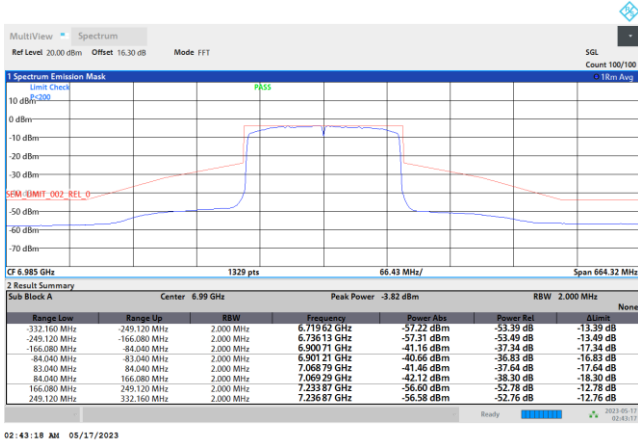

Plot on Channel 6345MHz

Plot on Channel 6505MHz

Plot on Channel 6665MHz

Plot on Channel 6825MHz

Plot on Channel 6985MHz

MIMO <Ant. 5+6+7+8(6)>

EUT Mode : 802.11a

Plot on Channel 5955MHz

Plot on Channel 6195MHz

Plot on Channel 6415MHz

Plot on Channel 6435MHz

Plot on Channel 6475MHz

Plot on Channel 6515MHz

Plot on Channel 6535MHz

Plot on Channel 6695MHz

Plot on Channel 6855MHz

Plot on Channel 6875MHz

Plot on Channel 6895MHz

Plot on Channel 6995MHz

Plot on Channel 7095MHz

Plot on Channel 7115MHz

EUT Mode : 802.11ax HE20

Plot on Channel 5955MHz

Plot on Channel 6195MHz