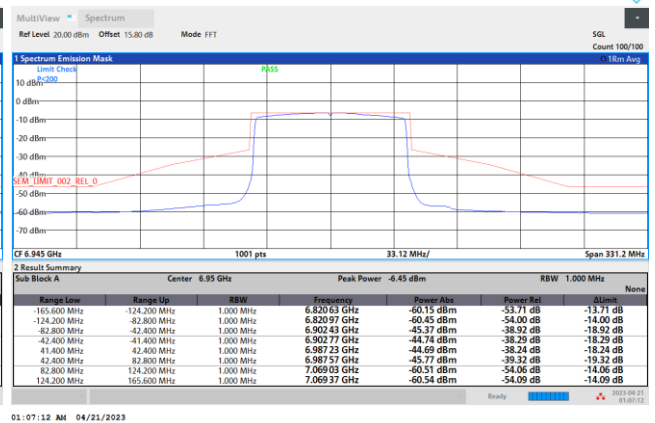

Plot on Channel 6705MHz

Plot on Channel 6785MHz

Plot on Channel 6865MHz

Plot on Channel 6945MHz

Plot on Channel 7025MHz

EUT Mode : 802.11ax HE160

Plot on Channel 6025MHz

Plot on Channel 6185MHz

Plot on Channel 6345MHz

Plot on Channel 6505MHz

Plot on Channel 6665MHz

Plot on Channel 6825MHz

Plot on Channel 6985MHz

MIMO <Ant. 5+6+7+8(6)>

EUT Mode : 802.11a

Plot on Channel 5955MHz