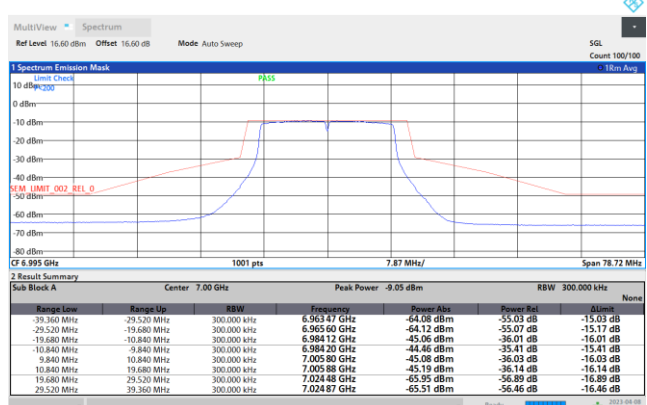

Plot on Channel 6195MHz

Plot on Channel 6415MHz

Plot on Channel 6435MHz

Plot on Channel 6475MHz

Plot on Channel 6515MHz

Plot on Channel 6535MHz

Plot on Channel 6695MHz

Plot on Channel 6855MHz

Plot on Channel 6875MHz

Plot on Channel 6895MHz

Plot on Channel 6995MHz

Plot on Channel 7095MHz

Plot on Channel 7115MHz

EUT Mode : 802.11ax HE20

Plot on Channel 5955MHz

Plot on Channel 6195MHz