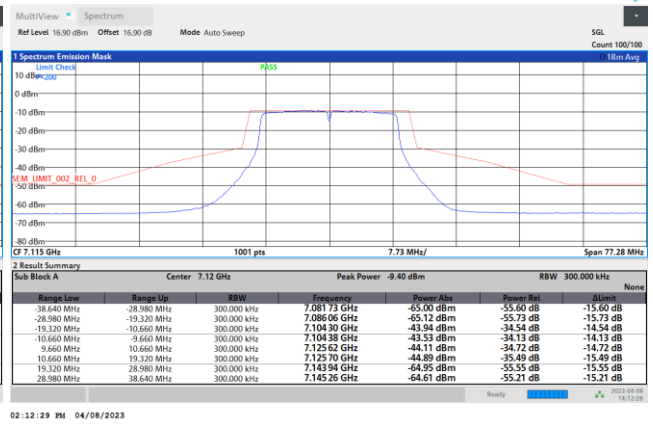

Plot on Channel 6875MHz

Plot on Channel 6895MHz

Plot on Channel 6995MHz

Plot on Channel 7095MHz

Plot on Channel 7115MHz

EUT Mode : 802.11ax HE20

Plot on Channel 5955MHz

Plot on Channel 6195MHz