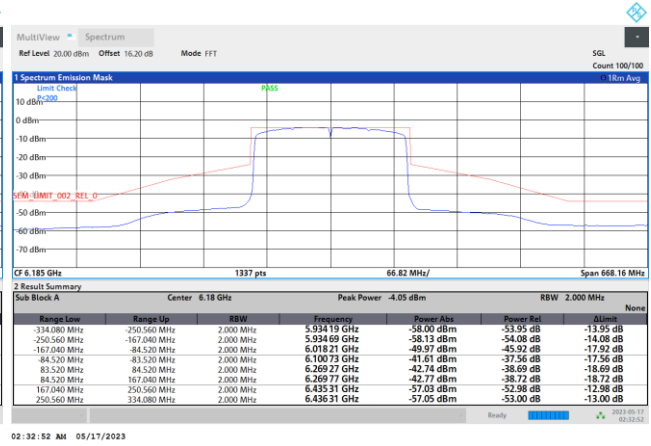

Plot on Channel 6705MHz

Plot on Channel 6785MHz

Plot on Channel 6865MHz

Plot on Channel 6945MHz

Plot on Channel 7025MHz

EUT Mode : 802.11ax HE160

Plot on Channel 6025MHz

Plot on Channel 6185MHz

Plot on Channel 6345MHz

Plot on Channel 6505MHz

Plot on Channel 6665MHz

Plot on Channel 6825MHz

Plot on Channel 6985MHz

MIMO <Ant. 5+6+7+8(6)>

EUT Mode : 802.11a

Plot on Channel 5955MHz