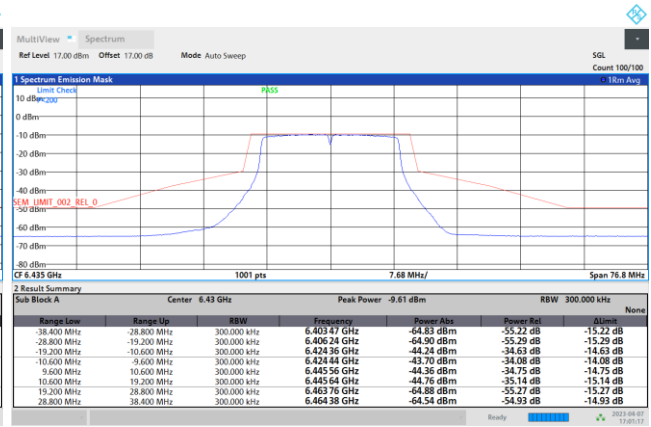

Plot on Channel 6345MHz

Plot on Channel 6505MHz

Plot on Channel 6665MHz

Plot on Channel 6825MHz

Plot on Channel 6985MHz

MIMO <Ant. 5+6+7+8(6)>

EUT Mode : 802.11a

Plot on Channel 5955MHz

Plot on Channel 6195MHz

Plot on Channel 6415MHz

Plot on Channel 6435MHz

Plot on Channel 6475MHz

Plot on Channel 6515MHz

Plot on Channel 6535MHz

Plot on Channel 6695MHz

Plot on Channel 6855MHz

Plot on Channel 6875MHz

Plot on Channel 6895MHz

Plot on Channel 6995MHz

Plot on Channel 7095MHz

Plot on Channel 7115MHz

EUT Mode : 802.11ax HE20

Plot on Channel 5955MHz

Plot on Channel 6195MHz