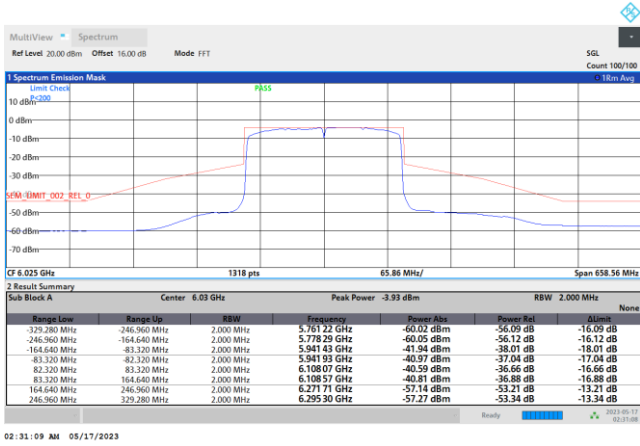

Plot on Channel 6705MHz

Plot on Channel 6785MHz

Plot on Channel 6865MHz

Plot on Channel 6945MHz

Plot on Channel 7025MHz

EUT Mode : 802.11ax HE160

Plot on Channel 6025MHz

Plot on Channel 6185MHz

Plot on Channel 6345MHz

Plot on Channel 6505MHz

Plot on Channel 6665MHz

Plot on Channel 6825MHz

Plot on Channel 6985MHz

MIMO <Ant. 5+6+7+8(6)>

EUT Mode : 802.11a

Plot on Channel 5955MHz