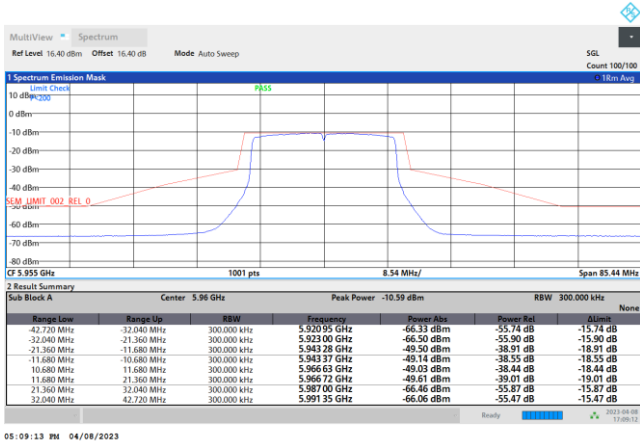

Plot on Channel 6875MHz

Plot on Channel 6895MHz

Plot on Channel 6995MHz

Plot on Channel 7095MHz

Plot on Channel 7115MHz

EUT Mode : 802.11ax HE20

Plot on Channel 5955MHz

Plot on Channel 6195MHz

Plot on Channel 6415MHz

Plot on Channel 6435MHz

Plot on Channel 6475MHz

Plot on Channel 6515MHz

Plot on Channel 6535MHz

03:59:42 PM 04/08/2023

Plot on Channel 6695MHz

04:03:53 PM 04/08/2023