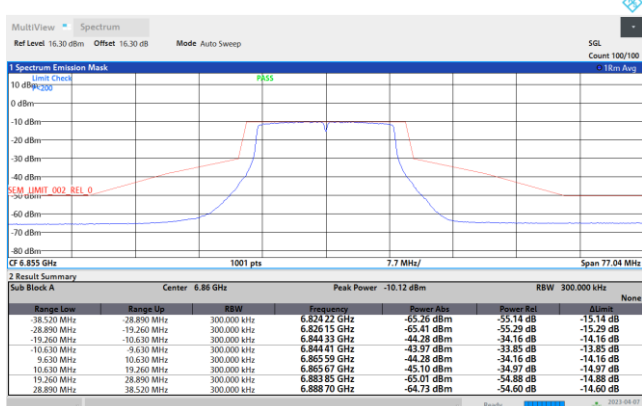

Plot on Channel 6195MHz

Plot on Channel 6415MHz

Plot on Channel 6435MHz

Plot on Channel 6475MHz

Plot on Channel 6515MHz

Plot on Channel 6535MHz

Plot on Channel 6695MHz

Plot on Channel 6855MHz

Plot on Channel 6875MHz

Plot on Channel 6895MHz

Plot on Channel 6995MHz

Plot on Channel 7095MHz

Plot on Channel 7115MHz

EUT Mode : 802.11ax HE20

Plot on Channel 5955MHz

Plot on Channel 6195MHz