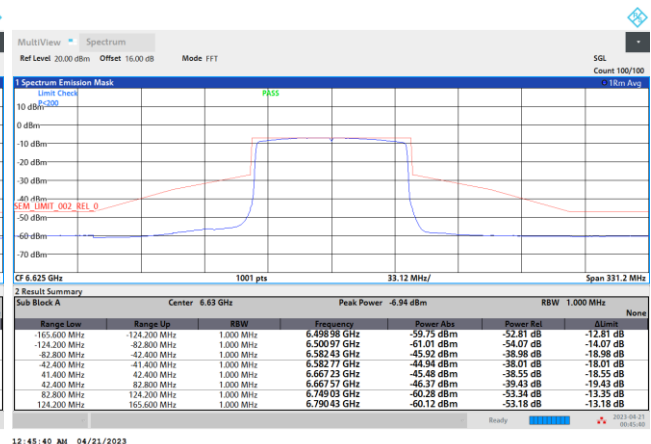

Plot on Channel 7085MHz

EUT Mode : 802.11ax HE80

Plot on Channel 5985MHz

Plot on Channel 6225MHz

Plot on Channel 6385MHz

Plot on Channel 6465MHz

Plot on Channel 6545MHz

Plot on Channel 6625MHz

Plot on Channel 6705MHz

Plot on Channel 6785MHz

Plot on Channel 6865MHz

Plot on Channel 6945MHz

Plot on Channel 7025MHz

EUT Mode : 802.11ax HE160

Plot on Channel 6025MHz

Plot on Channel 6185MHz