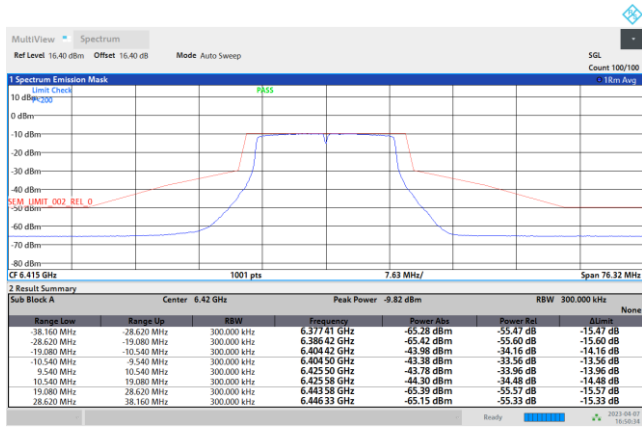

Plot on Channel 6345MHz

Plot on Channel 6505MHz

Plot on Channel 6665MHz

Plot on Channel 6825MHz

Plot on Channel 6985MHz

MIMO <Ant. 5+6+7+8(6)>

EUT Mode : 802.11a

Plot on Channel 5955MHz

Plot on Channel 6195MHz

Plot on Channel 6415MHz

Plot on Channel 6435MHz

Plot on Channel 6475MHz

Plot on Channel 6515MHz

Plot on Channel 6535MHz

Plot on Channel 6695MHz

Plot on Channel 6855MHz

Plot on Channel 6875MHz

Plot on Channel 6895MHz

Plot on Channel 6995MHz

Plot on Channel 7095MHz

Plot on Channel 7115MHz

EUT Mode : 802.11ax HE20

Plot on Channel 5955MHz

Plot on Channel 6195MHz