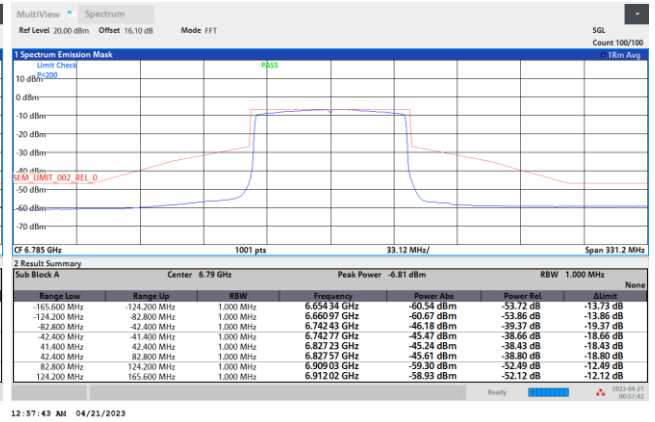

Plot on Channel 7085MHz

EUT Mode : 802.11ax HE80

Plot on Channel 5985MHz

Plot on Channel 6225MHz

Plot on Channel 6385MHz

Plot on Channel 6465MHz

Plot on Channel 6545MHz

Plot on Channel 6625MHz

Plot on Channel 6705MHz

Plot on Channel 6785MHz

Plot on Channel 6865MHz

Plot on Channel 6945MHz

Plot on Channel 7025MHz

EUT Mode : 802.11ax HE160

Plot on Channel 6025MHz

Plot on Channel 6185MHz