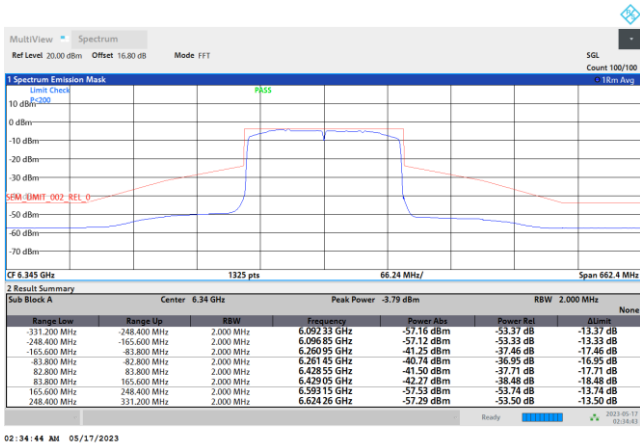

Plot on Channel 6705MHz

Plot on Channel 6785MHz

Plot on Channel 6865MHz

Plot on Channel 6945MHz

Plot on Channel 7025MHz

EUT Mode : 802.11ax HE160

Plot on Channel 6025MHz

Plot on Channel 6185MHz

Plot on Channel 6345MHz

Plot on Channel 6505MHz

Plot on Channel 6665MHz

Plot on Channel 6825MHz

Plot on Channel 6985MHz

MIMO <Ant. 5+6+7+8(6)>

EUT Mode : 802.11a

Plot on Channel 5955MHz