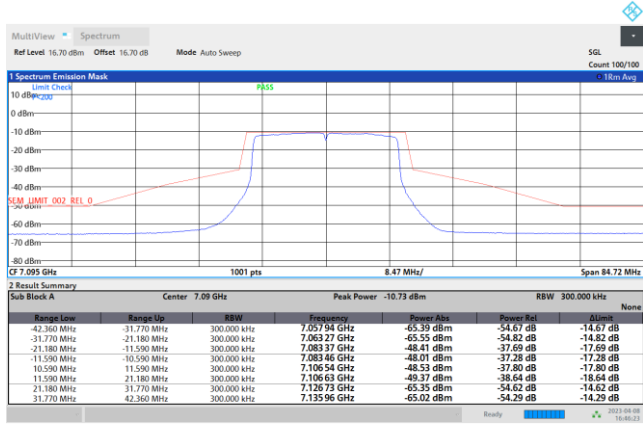

Plot on Channel 6855MHz

04:10:05 PM 04/08/2023

Plot on Channel 6875MHz

04:16:04 PM 04/08/2023

Plot on Channel 6895MHz

05:02:46 PM 04/08/2023

Plot on Channel 6995MHz

04:42:12 PM 04/08/2023

Plot on Channel 7095MHz

Plot on Channel 7115MHz

EUT Mode : 802.11ax HE40

Plot on Channel 5965MHz

Plot on Channel 6205MHz

Plot on Channel 6405MHz

Plot on Channel 6445MHz

Plot on Channel 6485MHz