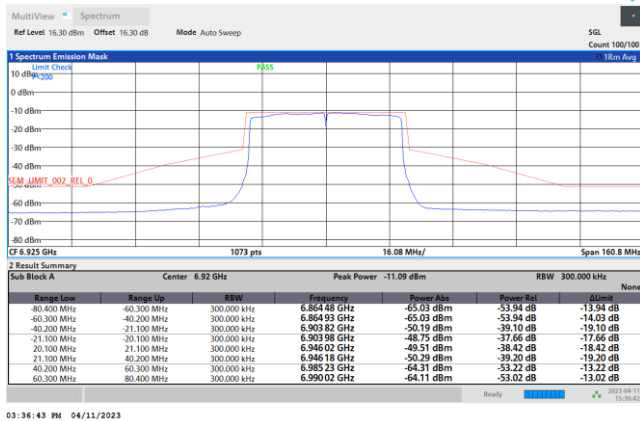

Plot on Channel 7095MHz

Plot on Channel 7115MHz

EUT Mode : 802.11ax HE40

Plot on Channel 5965MHz

Plot on Channel 6205MHz

Plot on Channel 6405MHz

Plot on Channel 6445MHz

Plot on Channel 6485MHz

Plot on Channel 6525MHz

Plot on Channel 6565MHz

Plot on Channel 6685MHz

Plot on Channel 6845MHz

Plot on Channel 6885MHz

Plot on Channel 6925MHz

Plot on Channel 7005MHz

Plot on Channel 7085MHz