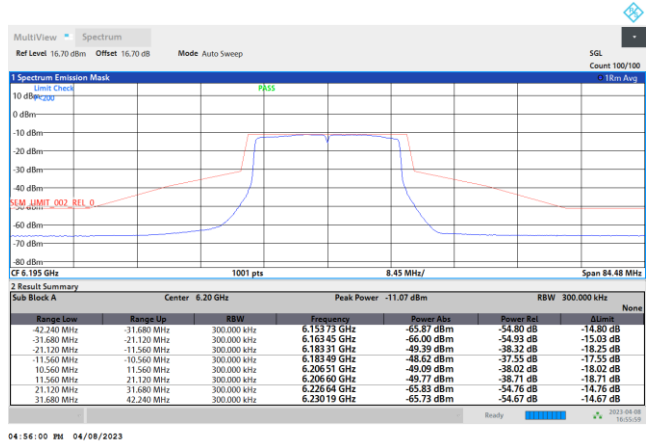

Plot on Channel 6875MHz

Plot on Channel 6895MHz

Plot on Channel 6995MHz

Plot on Channel 7095MHz

Plot on Channel 7115MHz

EUT Mode : 802.11ax HE20

Plot on Channel 5955MHz

Plot on Channel 6195MHz