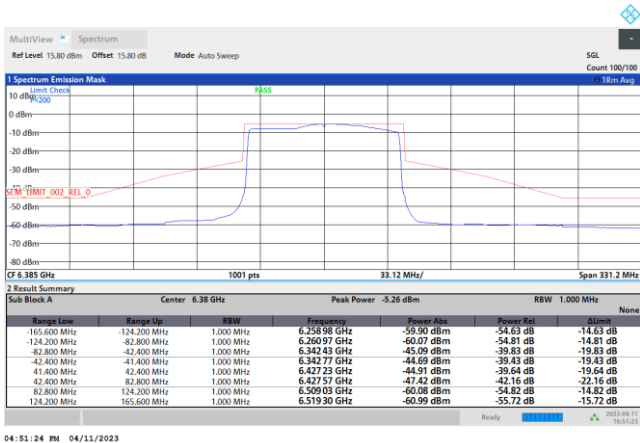

Plot on Channel 7085MHz

EUT Mode : 802.11ax HE80

Plot on Channel 5985MHz

Plot on Channel 6225MHz

Plot on Channel 6385MHz

Plot on Channel 6465MHz

Plot on Channel 6545MHz

Plot on Channel 6625MHz

Plot on Channel 6705MHz

Plot on Channel 6785MHz

Plot on Channel 6865MHz

Plot on Channel 6945MHz

Plot on Channel 7025MHz

EUT Mode : 802.11ax HE160

Plot on Channel 6025MHz

Plot on Channel 6185MHz