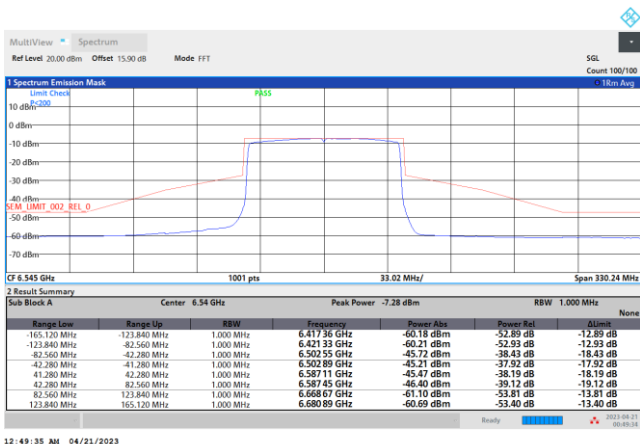

Plot on Channel 7085MHz

EUT Mode : 802.11ax HE80

Plot on Channel 5985MHz

Plot on Channel 6225MHz

Plot on Channel 6385MHz

Plot on Channel 6465MHz

Plot on Channel 6545MHz

Plot on Channel 6625MHz

Plot on Channel 6705MHz

Plot on Channel 6785MHz

Plot on Channel 6865MHz

Plot on Channel 6945MHz

Plot on Channel 7025MHz

EUT Mode : 802.11ax HE160

Plot on Channel 6025MHz

Plot on Channel 6185MHz