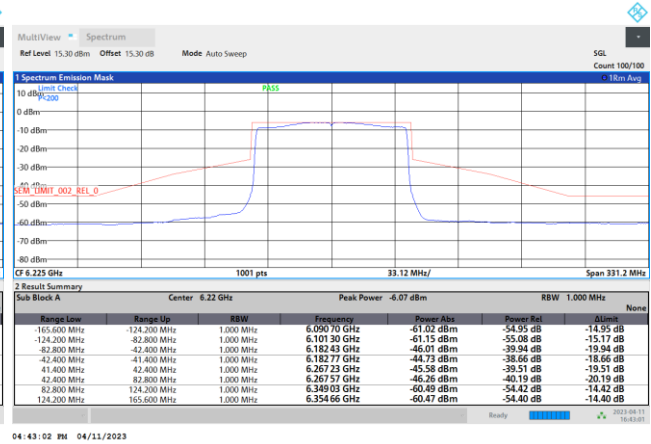

Plot on Channel 7085MHz

EUT Mode : 802.11ax HE80

Plot on Channel 5985MHz

Plot on Channel 6225MHz

Plot on Channel 6385MHz

Plot on Channel 6465MHz

Plot on Channel 6545MHz

Plot on Channel 6625MHz

Plot on Channel 6705MHz

Plot on Channel 6785MHz

Plot on Channel 6865MHz

Plot on Channel 6945MHz

Plot on Channel 7025MHz

EUT Mode : 802.11ax HE160

Plot on Channel 6025MHz

Plot on Channel 6185MHz