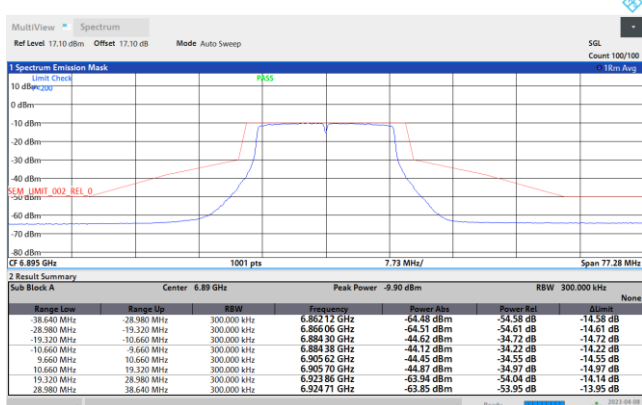

Plot on Channel 6195MHz

Plot on Channel 6415MHz

Plot on Channel 6435MHz

Plot on Channel 6475MHz

Plot on Channel 6515MHz

Plot on Channel 6535MHz

Plot on Channel 6695MHz

Plot on Channel 6855MHz

Plot on Channel 6875MHz

Plot on Channel 6895MHz

Plot on Channel 6995MHz

Plot on Channel 7095MHz

Plot on Channel 7115MHz

EUT Mode : 802.11ax HE20

Plot on Channel 5955MHz

Plot on Channel 6195MHz