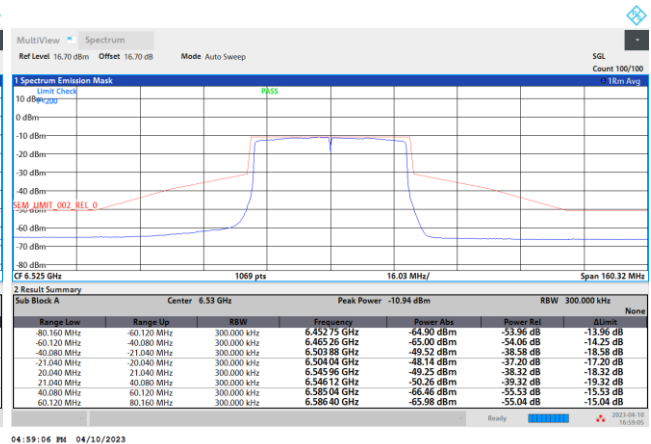

Plot on Channel 7095MHz

Plot on Channel 7115MHz

EUT Mode : 802.11ax HE40

Plot on Channel 5965MHz

Plot on Channel 6205MHz

Plot on Channel 6405MHz

Plot on Channel 6445MHz

Plot on Channel 6485MHz

Plot on Channel 6525MHz

Plot on Channel 6565MHz

Plot on Channel 6685MHz

Plot on Channel 6845MHz

Plot on Channel 6885MHz

Plot on Channel 6925MHz

Plot on Channel 7005MHz

Plot on Channel 7085MHz