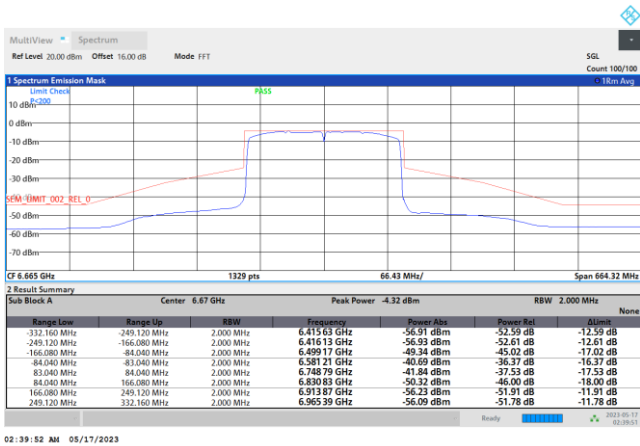

Plot on Channel 6705MHz

Plot on Channel 6785MHz

Plot on Channel 6865MHz

Plot on Channel 6945MHz

Plot on Channel 7025MHz

EUT Mode : 802.11ax HE160

Plot on Channel 6025MHz

Plot on Channel 6185MHz

Plot on Channel 6345MHz

Plot on Channel 6505MHz

Plot on Channel 6665MHz

Plot on Channel 6825MHz

Plot on Channel 6985MHz

MIMO <Ant. 5+6+7+8(6)>

EUT Mode : 802.11a

Plot on Channel 5955MHz