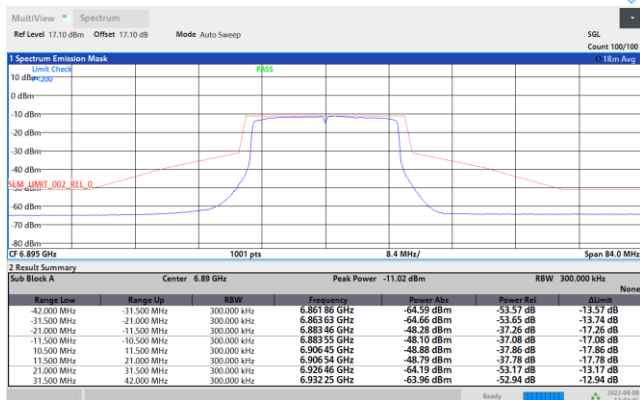

Plot on Channel 6855MHz

04:10:05 PM 04/08/2023

Plot on Channel 6875MHz

04:16:04 PM 04/08/2023

Plot on Channel 6895MHz

05:02:46 PM 04/08/2023

Plot on Channel 6995MHz

04:42:12 PM 04/08/2023

Plot on Channel 7095MHz

Plot on Channel 7115MHz

EUT Mode : 802.11ax HE40

Plot on Channel 5965MHz

Plot on Channel 6205MHz

Plot on Channel 6405MHz

Plot on Channel 6445MHz

Plot on Channel 6485MHz