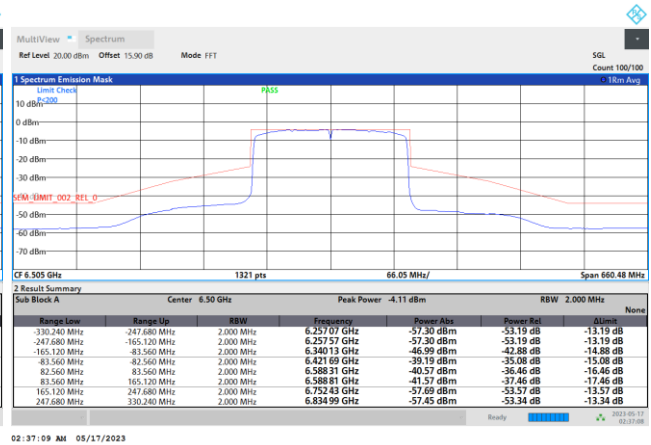

Plot on Channel 6705MHz

Plot on Channel 6785MHz

Plot on Channel 6865MHz

Plot on Channel 6945MHz

Plot on Channel 7025MHz

EUT Mode : 802.11ax HE160

Plot on Channel 6025MHz

Plot on Channel 6185MHz

Plot on Channel 6345MHz

Plot on Channel 6505MHz

Plot on Channel 6665MHz

Plot on Channel 6825MHz

Plot on Channel 6985MHz

MIMO <Ant. 5+6+7+8(6)>

EUT Mode : 802.11a

Plot on Channel 5955MHz