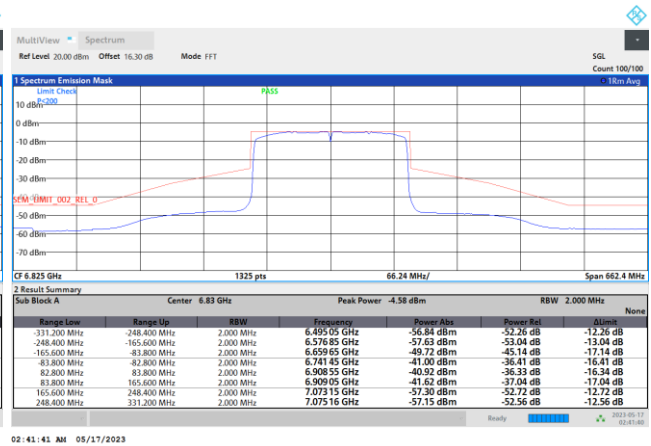

Plot on Channel 6345MHz

Plot on Channel 6505MHz

Plot on Channel 6665MHz

Plot on Channel 6825MHz

Plot on Channel 6985MHz

MIMO <Ant. 5+6+7+8(6)>

EUT Mode : 802.11a

Plot on Channel 5955MHz

Plot on Channel 6195MHz

Plot on Channel 6415MHz

Plot on Channel 6435MHz

Plot on Channel 6475MHz

Plot on Channel 6515MHz

Plot on Channel 6535MHz

Plot on Channel 6695MHz

Plot on Channel 6855MHz

Plot on Channel 6875MHz

Plot on Channel 6895MHz

Plot on Channel 6995MHz

Plot on Channel 7095MHz

Plot on Channel 7115MHz

EUT Mode : 802.11ax HE20

Plot on Channel 5955MHz

Plot on Channel 6195MHz