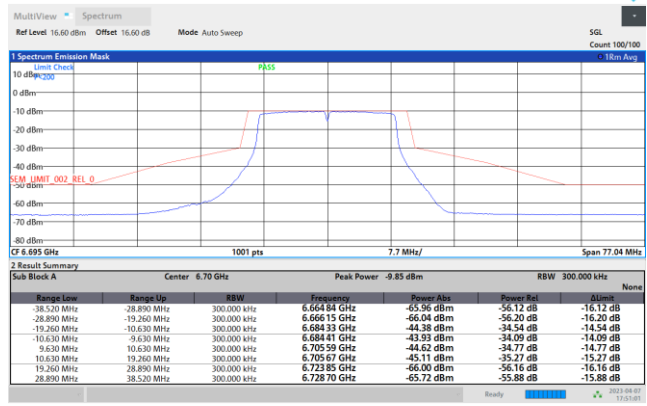

Plot on Channel 6195MHz

Plot on Channel 6415MHz

Plot on Channel 6435MHz

Plot on Channel 6475MHz

Plot on Channel 6515MHz

Plot on Channel 6535MHz

Plot on Channel 6695MHz

Plot on Channel 6855MHz

Plot on Channel 6875MHz

Plot on Channel 6895MHz

Plot on Channel 6995MHz

Plot on Channel 7095MHz

Plot on Channel 7115MHz

EUT Mode : 802.11ax HE20

Plot on Channel 5955MHz

Plot on Channel 6195MHz