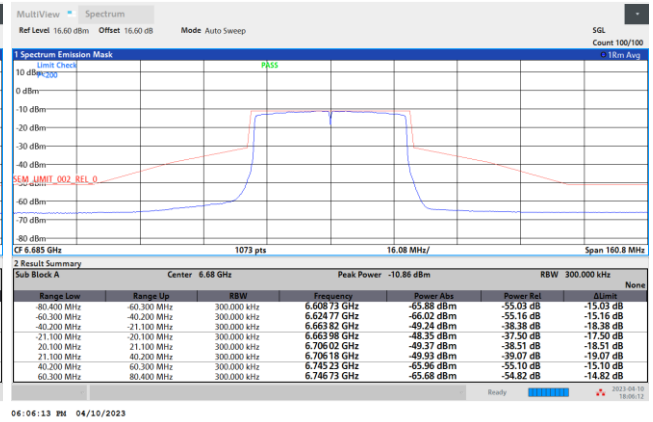

Plot on Channel 7095MHz

Plot on Channel 7115MHz

EUT Mode : 802.11ax HE40

Plot on Channel 5965MHz

Plot on Channel 6205MHz

Plot on Channel 6405MHz

Plot on Channel 6445MHz

Plot on Channel 6485MHz

Plot on Channel 6525MHz

Plot on Channel 6565MHz

Plot on Channel 6685MHz

Plot on Channel 6845MHz

Plot on Channel 6885MHz

Plot on Channel 6925MHz

Plot on Channel 7005MHz

Plot on Channel 7085MHz