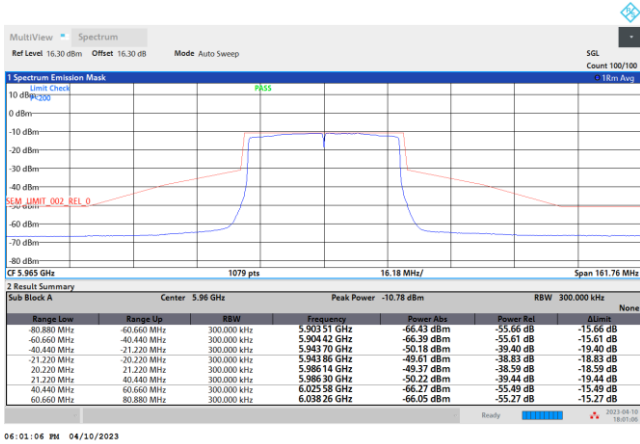

Plot on Channel 6855MHz

04:10:05 PM 04/08/2023

Plot on Channel 6875MHz

04:16:04 PM 04/08/2023

Plot on Channel 6895MHz

05:02:46 PM 04/08/2023

Plot on Channel 6995MHz

04:42:12 PM 04/08/2023

Plot on Channel 7095MHz

Plot on Channel 7115MHz

EUT Mode : 802.11ax HE40

Plot on Channel 5965MHz

Plot on Channel 6205MHz

Plot on Channel 6405MHz

Plot on Channel 6445MHz

Plot on Channel 6485MHz

Plot on Channel 6525MHz

Plot on Channel 6565MHz

Plot on Channel 6685MHz

Plot on Channel 6845MHz

Plot on Channel 6885MHz

Plot on Channel 6925MHz

Plot on Channel 7005MHz

Plot on Channel 7085MHz