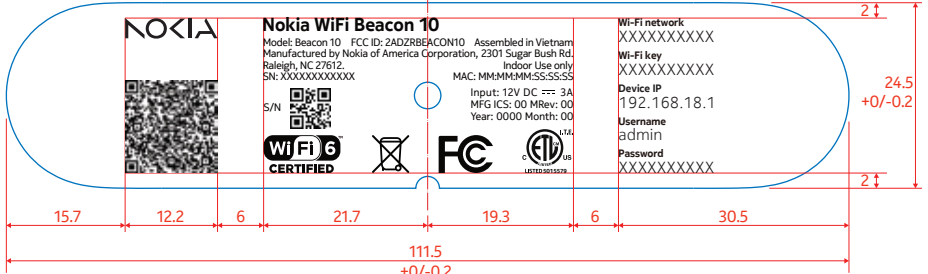

NOKIA

Nokia WiFi Beacon 10

Model: Beacon 10 FCC ID: 2ADZRBEACON10 Assembled in Vietnam
Manufactured by Nokia of America Corporation, 2301 Sugar Bush Rd.
Raleigh, NC 27612. Indoor Use only
SN: XXXXXXXXXXXX MAC: MM:MM:MM:SS:SS:SS

Input: 12V DC --- 3A
MFG ICS: 00 MRev: 00
Year: 0000 Month: 00

Wi-Fi network
XXXXXXXXXXXX
Wi-Fi key
XXXXXXXXXXXX
Device IP
192.168.18.1
Username
admin
Password
XXXXXXXXXXXX

15.7

12.2

6

21.7

19.3

6

30.5

111.5

+0/-0.2

2

24.5
+0/-0.2

2