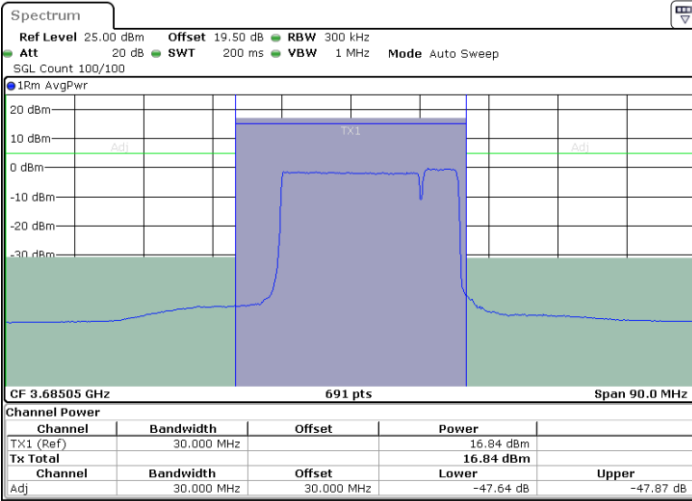

Date: 12.APR.2024 18:59:00

LTE Band 48C / 20MHz+5MHz

16QAM

Middle Channel / 1RB0 and 1RB24

Middle Channel / 1RB99 and 1RB0

Date: 12.APR.2024 18:39:16

Date: 12.APR.2024 18:42:08

Middle Channel / FullIRB

N/A

Date: 12.APR.2024 18:36:23

LTE Band 48C / 20MHz+5MHz

16QAM

Highest Channel / 1RB0 and 1RB24

Highest Channel / 1RB99 and 1RB0

Date: 12.APR.2024 19:26:07

Date: 12.APR.2024 19:28:59

Highest Channel / FullIRB

N/A

Date: 12.APR.2024 19:23:14

LTE Band 48C / 20MHz+10MHz

16QAM

Lowest Channel / 1RB0 and 1RB49

Lowest Channel / 1RB99 and 1RB0

Date: 12.APR.2024 21:01:41