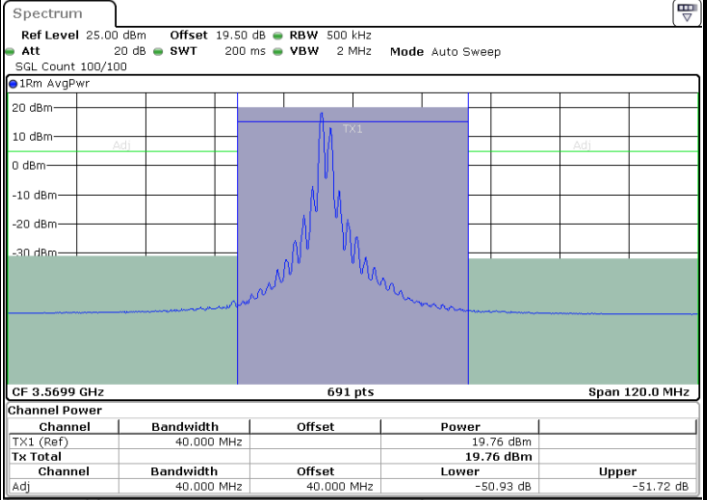

LTE Band 48C / 15MHz+20MHz

QPSK

Lowest Channel / 1RB0 and 1RB99

Lowest Channel / 1RB74 and 1RB0

Date: 12.APR.2024 22:05:41

Date: 12.APR.2024 22:06:39

Lowest Channel / FullIRB

N/A