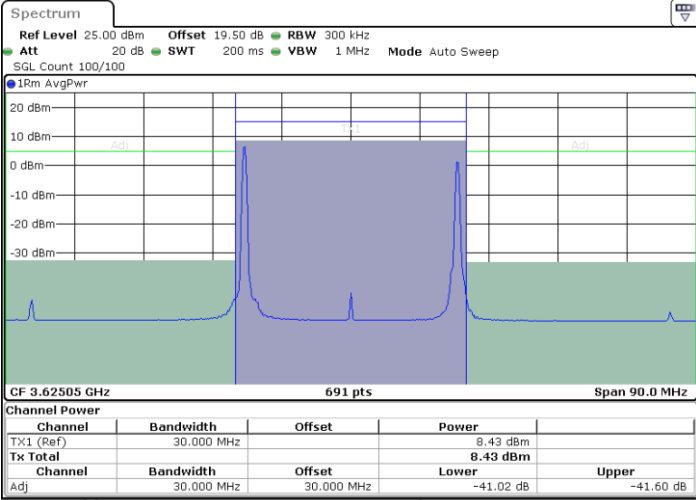

Highest Channel / 1RB0 and 1RB99

Highest Channel / 1RB24 and 1RB0

Date: 12.APR.2024 18:24:09

Date: 12.APR.2024 18:29:52

Highest Channel / FullRB

N/A

Date: 12.APR.2024 18:23:11

LTE Band 48C / 10MHz+20MHz

64QAM

Lowest Channel / 1RB0 and 1RB99

Lowest Channel / 1RB49 and 1RB0

Date: 12.APR.2024 20:00:43

Date: 12.APR.2024 20:05:31

Lowest Channel / FullIRB

N/A

Date: 12.APR.2024 19:59:45

LTE Band 48C / 10MHz+20MHz

64QAM

Middle Channel / 1RB0 and 1RB9

Middle Channel / 1RB49 and 1RB0

Date: 12.APR.2024 19:37:45

Date: 12.APR.2024 19:42:32

Middle Channel / FullIRB

N/A