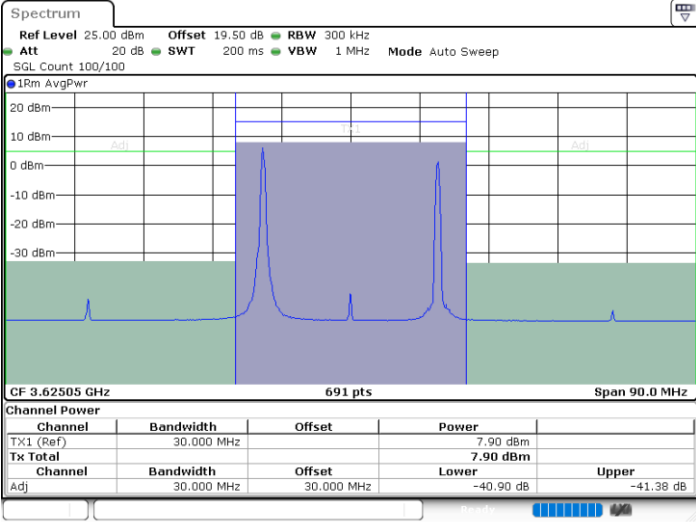

Date: 12.APR.2024 19:03:51

Lowest Channel / FullIRB

N/A

Date: 12.APR.2024 18:58:02

LTE Band 48C / 20MHz+5MHz

QPSK

Middle Channel / 1RB0 and 1RB24

Middle Channel / 1RB99 and 1RB0