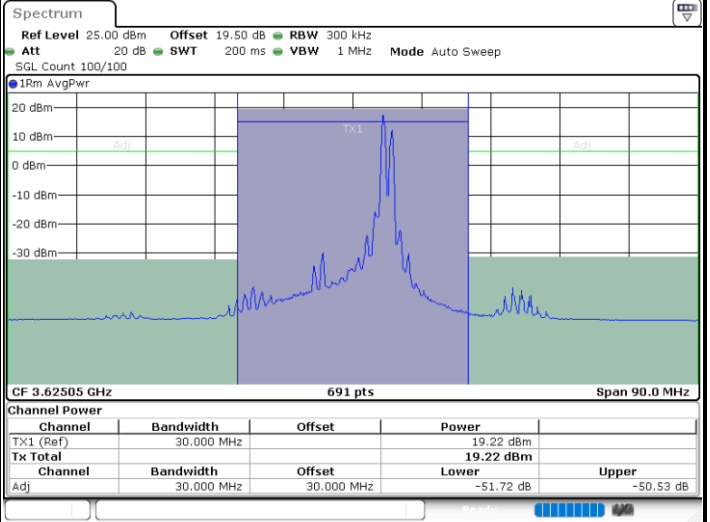

Highest Channel / FullIRB

N/A

Date: 12.APR.2024 19:23:14

LTE Band 48C / 20MHz+10MHz

16QAM

Lowest Channel / 1RB0 and 1RB49

Lowest Channel / 1RB99 and 1RB0

Date: 12.APR.2024 21:01:41

Date: 12.APR.2024 21:04:33

Lowest Channel / FullIRB

N/A

Date: 12.APR.2024 20:58:47

LTE Band 48C / 20MHz+10MHz

16QAM

Middle Channel / 1RB0 and 1RB49

Middle Channel / 1RB99 and 1RB0

Date: 12.APR.2024 20:38:38

Date: 12.APR.2024 20:41:30

Middle Channel / FullIRB

N/A

Date: 12.APR.2024 20:35:45

LTE Band 48C / 20MHz+10MHz

16QAM

Highest Channel / 1RB0 and 1RB49