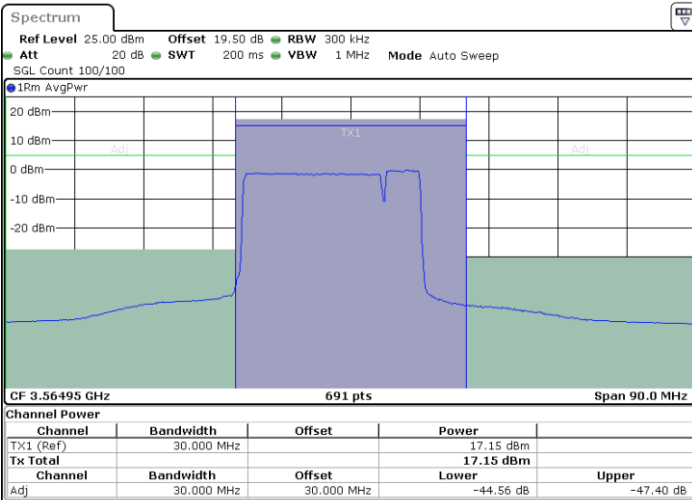

LTE Band 48C / 20MHz+5MHz

16QAM

Lowest Channel / 1RB0 and 1RB24

Lowest Channel / 1RB99 and 1RB0

Date: 12.APR.2024 19:01:56

Date: 12.APR.2024 19:04:48

Lowest Channel / FullIRB

N/A

Date: 12.APR.2024 18:59:00

LTE Band 48C / 20MHz+5MHz

16QAM

Middle Channel / 1RB0 and 1RB24

Middle Channel / 1RB99 and 1RB0

Date: 12.APR.2024 18:39:16

Date: 12.APR.2024 18:42:08

Middle Channel / FullIRB