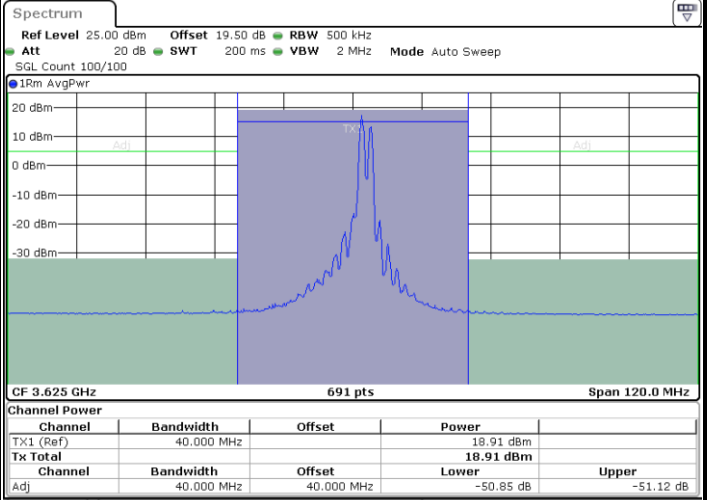

Date: 12.APR.2024 22:42:02