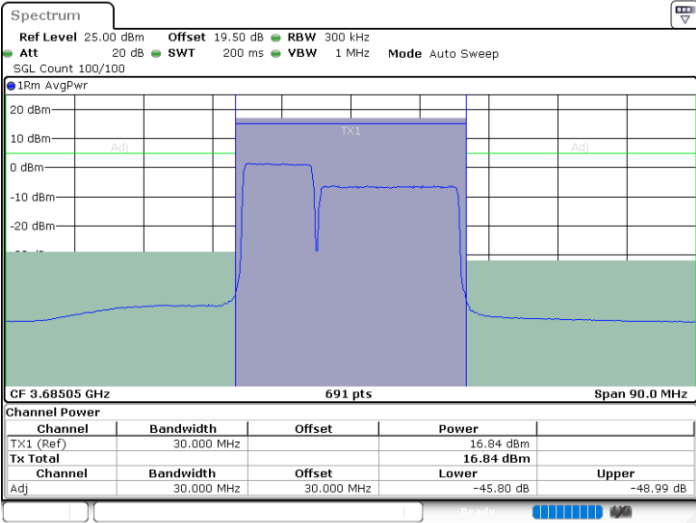

Lowest Channel / FullIRB

N/A

Date: 12.APR.2024 19:58:48

LTE Band 48C / 10MHz+20MHz

16QAM

Middle Channel / 1RB0 and 1RB9

Middle Channel / 1RB49 and 1RB0

Date: 12.APR.2024 19:38:42

Date: 12.APR.2024 19:41:35

Middle Channel / FullIRB

N/A

Date: 12.APR.2024 19:35:51

LTE Band 48C / 10MHz+20MHz

16QAM

Highest Channel / 1RB0 and 1RB99

Highest Channel / 1RB49 and 1RB0

Date: 12.APR.2024 20:26:01

Date: 12.APR.2024 20:28:53

Highest Channel / FullIRB

N/A

Date: 12.APR.2024 20:23:08

LTE Band 48C / 15MHz+20MHz

16QAM

Lowest Channel / 1RB0 and 1RB99