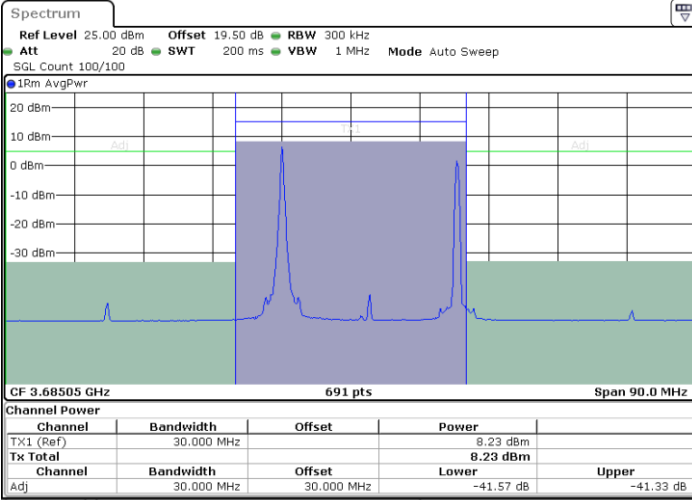

N/A

Date: 12.APR.2024 18:36:23

LTE Band 48C / 20MHz+5MHz

16QAM

Highest Channel / 1RB0 and 1RB24

Highest Channel / 1RB99 and 1RB0

Date: 12.APR.2024 19:26:07

Date: 12.APR.2024 19:28:59

Highest Channel / FullIRB

N/A

Date: 12.APR.2024 19:23:14

LTE Band 48C / 20MHz+10MHz

16QAM

Lowest Channel / 1RB0 and 1RB49

Lowest Channel / 1RB99 and 1RB0

Date: 12.APR.2024 21:01:41