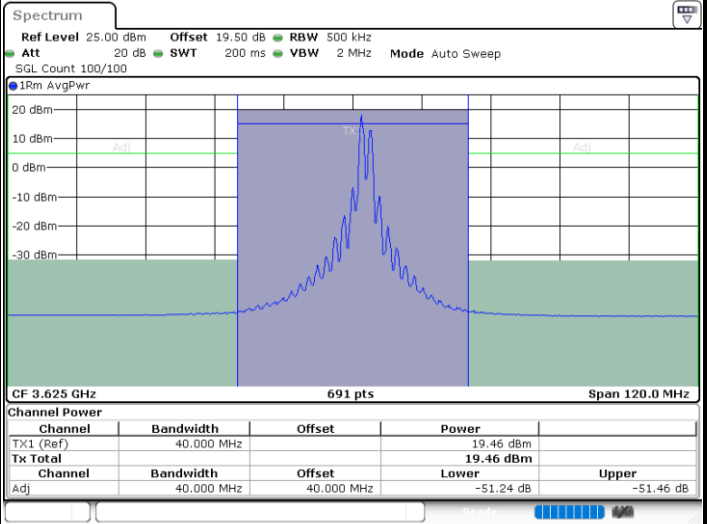

Date: 12.APR.2024 21:22:07

LTE Band 48C / 20MHz+15MHz

QPSK

Lowest Channel / 1RB0 and 1RB74

Lowest Channel / 1RB99 and 1RB0

Date: 12.APR.2024 23:04:27

Date: 12.APR.2024 23:05:25

Lowest Channel / FullIRB

N/A

Date: 12.APR.2024 22:59:37

LTE Band 48C / 20MHz+15MHz

QPSK

Middle Channel / 1RB0 and 1RB74

Middle Channel / 1RB99 and 1RB0

Date: 12.APR.2024 22:40:06

Date: 12.APR.2024 22:41:04

Middle Channel / FullIRB

N/A

Date: 12.APR.2024 22:35:16

LTE Band 48C / 20MHz+15MHz

QPSK

Highest Channel / 1RB0 and 1RB74

Highest Channel / 1RB99 and 1RB0

Date: 12.APR.2024 23:27:33