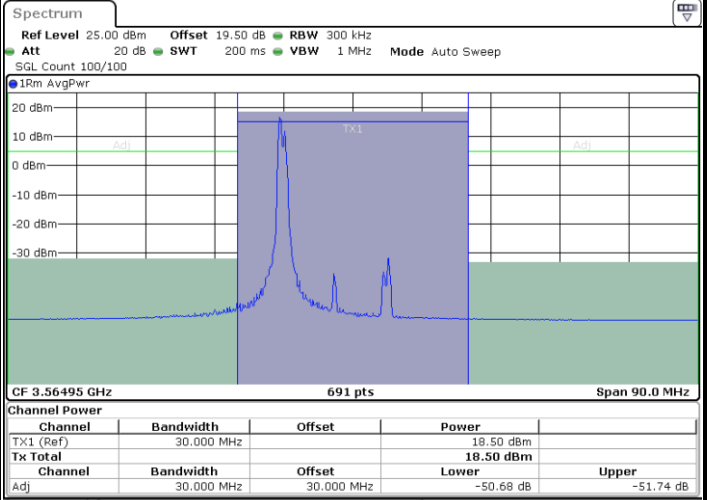

Date: 13.APR.2024 00:23:09

Highest Channel / FullIRB

N/A

Date: 13.APR.2024 00:17:53

LTE Band 48C / 5MHz+20MHz

64QAM

Lowest Channel / 1RB0 and 1RB99

Lowest Channel / 1RB24 and 1RB0

Date: 12.APR.2024 18:01:11

Date: 12.APR.2024 18:05:58

Lowest Channel / FullIRB

N/A

Date: 12.APR.2024 18:00:13

LTE Band 48C / 5MHz+20MHz

64QAM

Middle Channel / 1RB0 and 1RB99