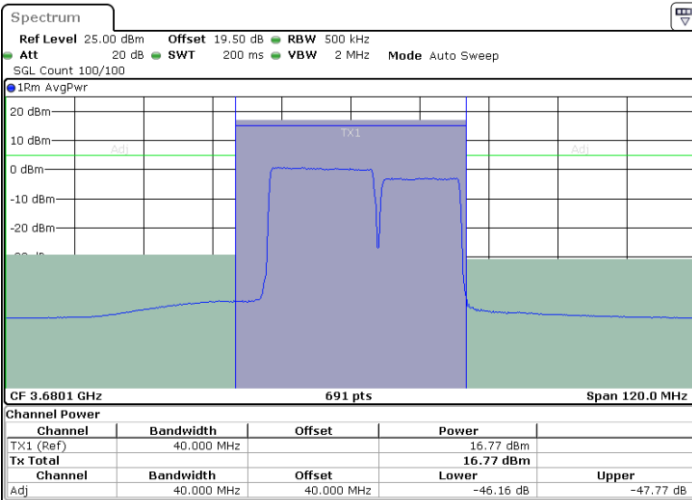

Lowest Channel / 1RB0 and 1RB74

Lowest Channel / 1RB99 and 1RB0

Date: 12.APR.2024 23:03:29

Date: 12.APR.2024 23:06:23

Lowest Channel / FullIRB

N/A

Date: 12.APR.2024 23:00:35

LTE Band 48C / 20MHz+15MHz

LTE Band 48C / 20MHz+15MHz

16QAM

Highest Channel / 1RB0 and 1RB74

Highest Channel / 1RB99 and 1RB0

Date: 12.APR.2024 23:26:35

Date: 12.APR.2024 23:29:28

Highest Channel / FullIRB

N/A

Date: 12.APR.2024 23:23:42

LTE Band 48C / 20MHz+20MHz

16QAM

Lowest Channel / 1RB0 and 1RB99

Lowest Channel / 1RB99 and 1RB0

Date: 13.APR.2024 00:00:25

Date: 13.APR.2024 00:03:04

Lowest Channel / FullIRB