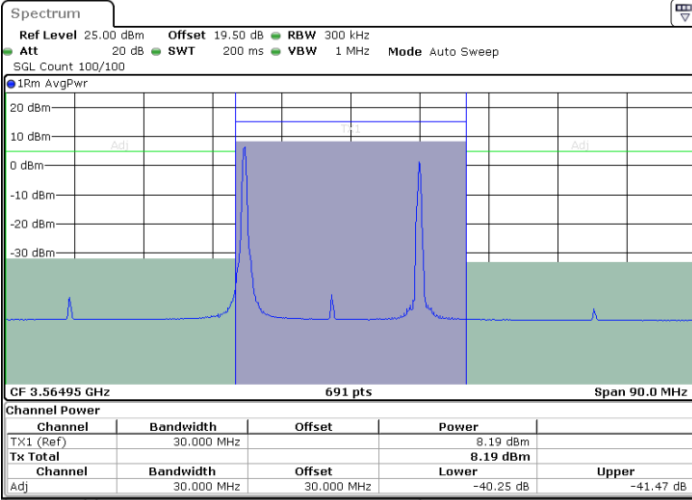

Highest Channel / FullRB

N/A

Date: 12.APR.2024 22:22:37

LTE Band 48C / 20MHz+5MHz

QPSK

Lowest Channel / 1RB0 and 1RB24

Lowest Channel / 1RB99 and 1RB0

Date: 12.APR.2024 19:02:53