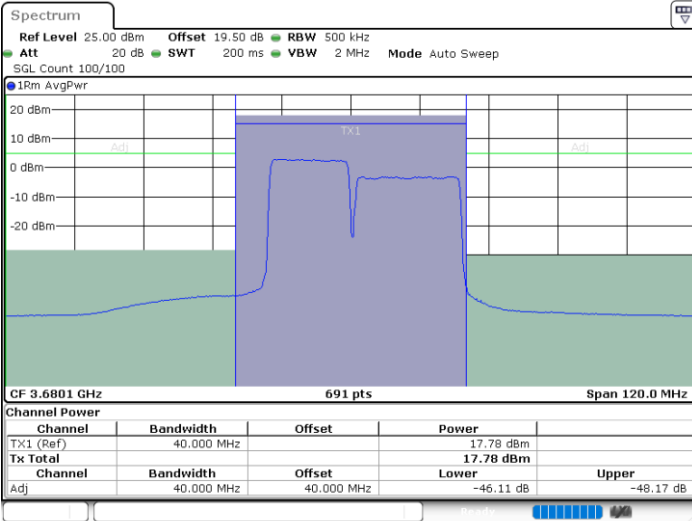

N/A

Date: 12.APR.2024 21:36:23

LTE Band 48C / 15MHz+20MHz

QPSK

Highest Channel / 1RB0 and 1RB99

Highest Channel / 1RB74 and 1RB0

Date: 12.APR.2024 22:27:26

Date: 12.APR.2024 22:28:24

Highest Channel / FullRB

N/A

Date: 12.APR.2024 22:22:37

LTE Band 48C / 20MHz+5MHz

QPSK

Lowest Channel / 1RB0 and 1RB24

Lowest Channel / 1RB99 and 1RB0

Date: 12.APR.2024 19:02:53