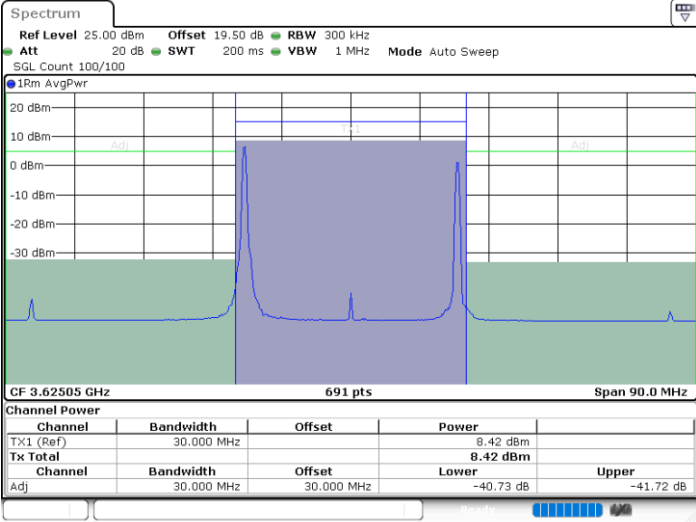

Highest Channel / FullIRB

N/A

Date: 12.APR.2024 19:23:14

LTE Band 48C / 20MHz+10MHz

16QAM

Lowest Channel / 1RB0 and 1RB49

Lowest Channel / 1RB99 and 1RB0

Date: 12.APR.2024 21:01:41

Date: 12.APR.2024 21:04:33

Lowest Channel / FullIRB

N/A

Date: 12.APR.2024 20:58:47

LTE Band 48C / 20MHz+10MHz

16QAM

Middle Channel / 1RB0 and 1RB49

Middle Channel / 1RB99 and 1RB0

Date: 12.APR.2024 20:38:38

Date: 12.APR.2024 20:41:30

Middle Channel / FullIRB

N/A

Date: 12.APR.2024 20:35:45

LTE Band 48C / 20MHz+10MHz

16QAM

Highest Channel / 1RB0 and 1RB49