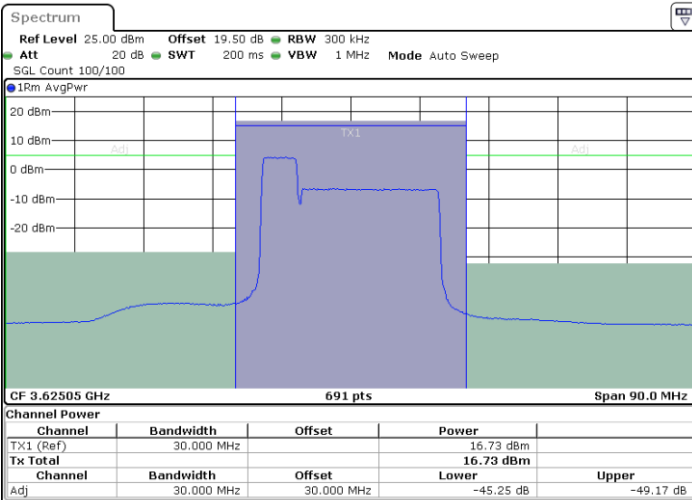

LTE Band 48C / 5MHz+20MHz

16QAM

Middle Channel / 1RB0 and 1RB99

Middle Channel / 1RB24 and 1RB0

Date: 12.APR.2024 15:09:13

Date: 14.APR.2024 09:41:03

Middle Channel / FullIRB

N/A

Date: 12.APR.2024 15:06:20

LTE Band 48C / 5MHz+20MHz

16QAM

Highest Channel / 1RB0 and 1RB99

Highest Channel / 1RB24 and 1RB0

Date: 12.APR.2024 18:25:06

Date: 12.APR.2024 18:28:54

Highest Channel / FullIRB