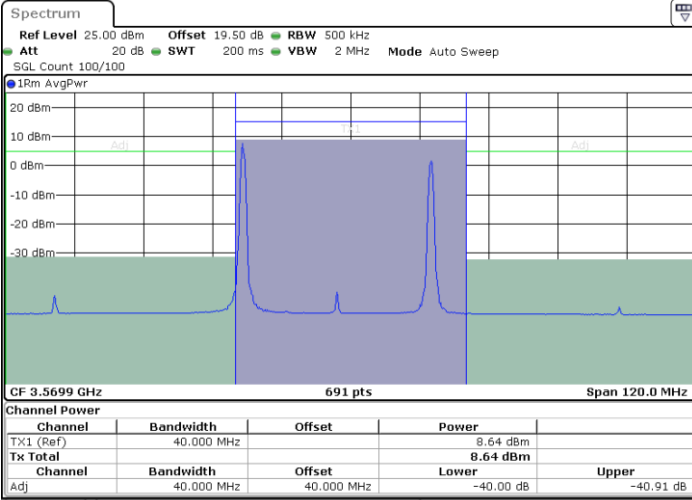

Date: 12.APR.2024 19:41:35

Middle Channel / FullIRB

N/A

Date: 12.APR.2024 19:35:51

LTE Band 48C / 10MHz+20MHz

16QAM

Highest Channel / 1RB0 and 1RB99

Highest Channel / 1RB49 and 1RB0

Date: 12.APR.2024 20:26:01

Date: 12.APR.2024 20:28:53

Highest Channel / FullIRB

N/A

Date: 12.APR.2024 20:23:08

LTE Band 48C / 15MHz+20MHz

16QAM

Lowest Channel / 1RB0 and 1RB99

Lowest Channel / 1RB74 and 1RB0

Date: 12.APR.2024 22:04:43

Date: 12.APR.2024 22:07:37

Lowest Channel / FullIRB

N/A

Date: 12.APR.2024 22:01:49

LTE Band 48C / 15MHz+20MHz

16QAM