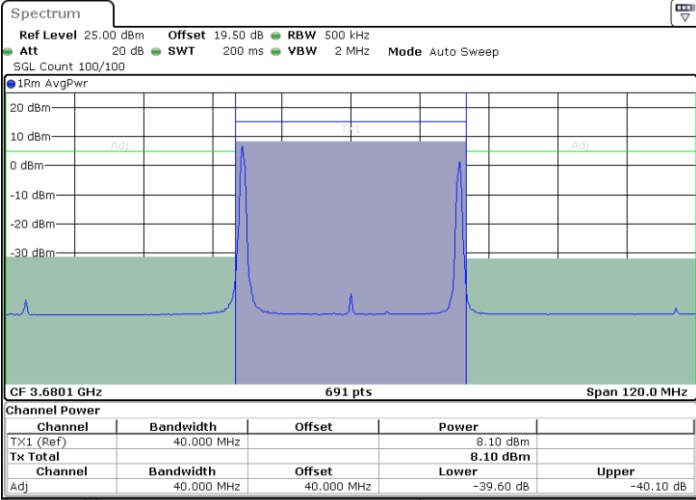

Middle Channel / FullIRB

N/A

Date: 12.APR.2024 23:35:39

LTE Band 48C / 20MHz+20MHz

16QAM

Highest Channel / 1RB0 and 1RB99

Highest Channel / 1RB99 and 1RB0

Date: 13.APR.2024 00:20:31

Date: 13.APR.2024 00:23:09

Highest Channel / FullIRB

N/A

Date: 13.APR.2024 00:17:53

LTE Band 48C / 5MHz+20MHz

64QAM

Lowest Channel / 1RB0 and 1RB99

Lowest Channel / 1RB24 and 1RB0