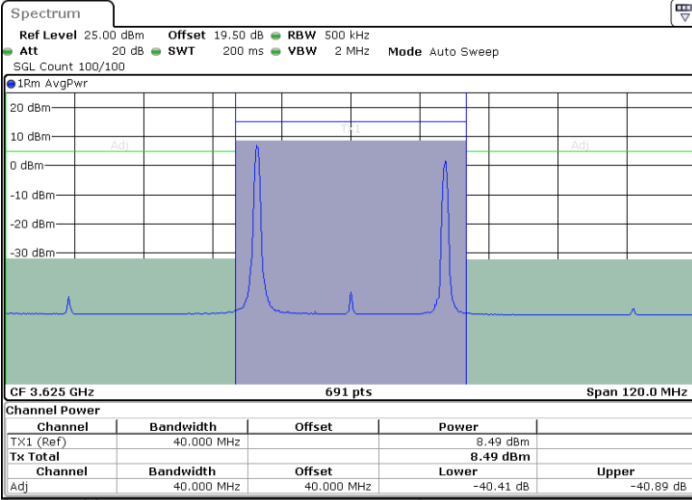

LTE Band 48C / 20MHz+15MHz

16QAM

Middle Channel / 1RB0 and 1RB74

Middle Channel / 1RB99 and 1RB0

Date: 12.APR.2024 22:39:08