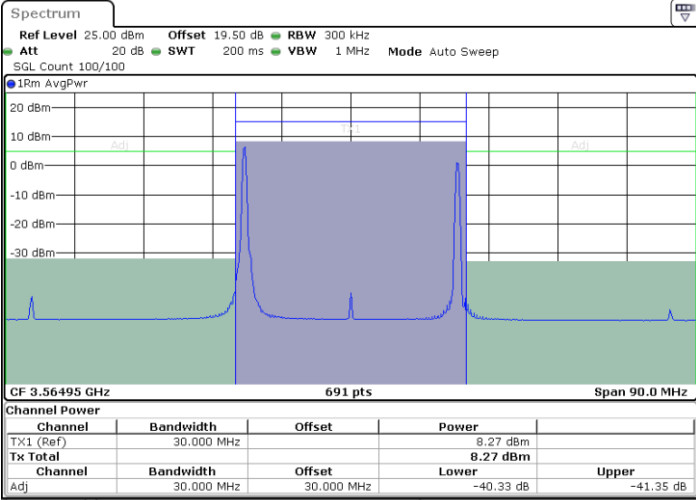

Highest Channel / 1RB99 and 1RB0

Date: 12.APR.2024 19:27:04

Date: 12.APR.2024 19:28:02

Highest Channel / FullRB

N/A

Date: 12.APR.2024 19:22:17

LTE Band 48C / 20MHz+10MHz

QPSK

Lowest Channel / 1RB0 and 1RB49

Lowest Channel / 1RB99 and 1RB0

Date: 12.APR.2024 21:02:38

Date: 12.APR.2024 21:03:36

Lowest Channel / FullIRB

N/A

Date: 12.APR.2024 20:57:50

LTE Band 48C / 20MHz+10MHz