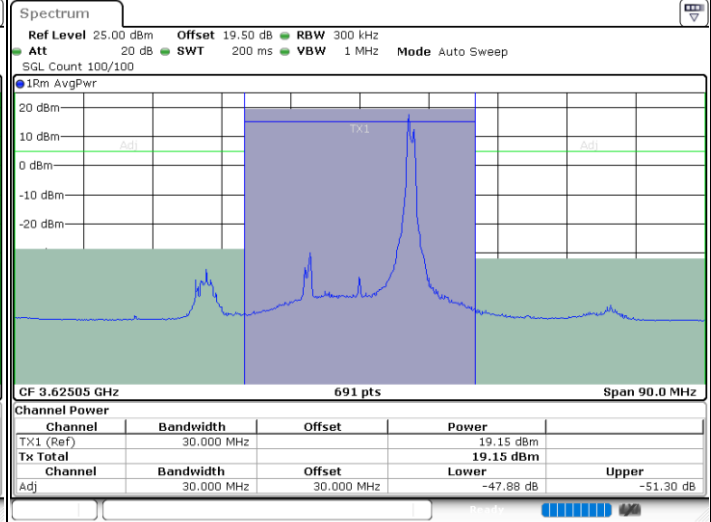

Date: 12.APR.2024 18:59:00

LTE Band 48C / 20MHz+5MHz

16QAM

Middle Channel / 1RB0 and 1RB24

Middle Channel / 1RB99 and 1RB0

Date: 12.APR.2024 18:39:16

Date: 12.APR.2024 18:42:08

Middle Channel / FullIRB

N/A

Date: 12.APR.2024 18:36:23

LTE Band 48C / 20MHz+5MHz

16QAM

Highest Channel / 1RB0 and 1RB24

Highest Channel / 1RB99 and 1RB0

Date: 12.APR.2024 19:26:07

Date: 12.APR.2024 19:28:59