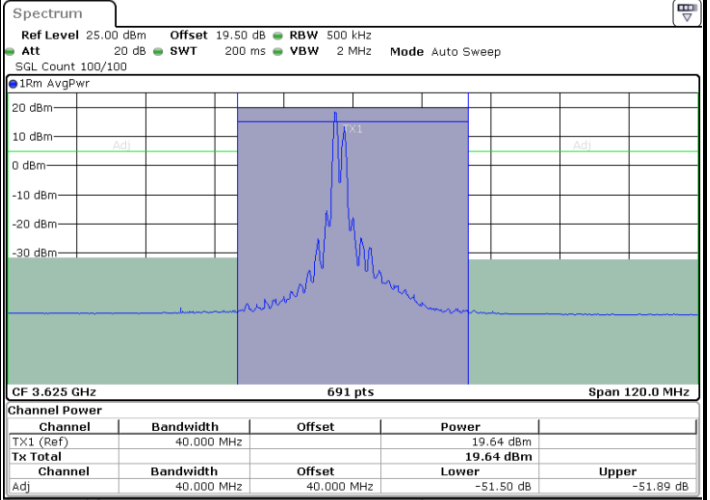

Date: 12.APR.2024 20:26:01

Date: 12.APR.2024 20:28:53

Highest Channel / FullIRB

N/A

Date: 12.APR.2024 20:23:08

LTE Band 48C / 15MHz+20MHz

16QAM

Lowest Channel / 1RB0 and 1RB99

Lowest Channel / 1RB74 and 1RB0

Date: 12.APR.2024 22:04:43

Date: 12.APR.2024 22:07:37

Lowest Channel / FullIRB

N/A

Date: 12.APR.2024 22:01:49

LTE Band 48C / 15MHz+20MHz

16QAM

Middle Channel / 1RB0 and 1RB99

Middle Channel / 1RB74 and 1RB0

Date: 12.APR.2024 21:40:18

Date: 12.APR.2024 21:43:12

Middle Channel / FullIRB

N/A

Date: 12.APR.2024 21:37:21

LTE Band 48C / 15MHz+20MHz