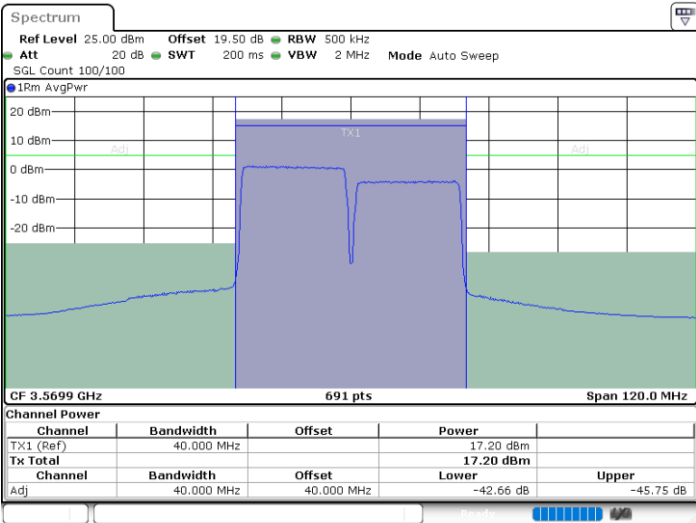

LTE Band 48C / 20MHz+15MHz

16QAM

Highest Channel / 1RB0 and 1RB74

Highest Channel / 1RB99 and 1RB0

Date: 12.APR.2024 23:26:35

Date: 12.APR.2024 23:29:28

Highest Channel / FullIRB

N/A

Date: 12.APR.2024 23:23:42

LTE Band 48C / 20MHz+20MHz

16QAM

Lowest Channel / 1RB0 and 1RB99

Lowest Channel / 1RB99 and 1RB0

Date: 13.APR.2024 00:00:25

Date: 13.APR.2024 00:03:04

Lowest Channel / FullIRB

N/A

Date: 12.APR.2024 23:57:47

LTE Band 48C / 20MHz+20MHz

16QAM

MiddleChannel / 1RB0 and 1RB99

Middle Channel / 1RB99 and 1RB0

Date: 12.APR.2024 23:39:03

Date: 12.APR.2024 23:41:41

Middle Channel / FullIRB

N/A

Date: 12.APR.2024 23:35:39

LTE Band 48C / 20MHz+20MHz

16QAM

Highest Channel / 1RB0 and 1RB99

Highest Channel / 1RB99 and 1RB0

Date: 13.APR.2024 00:20:31