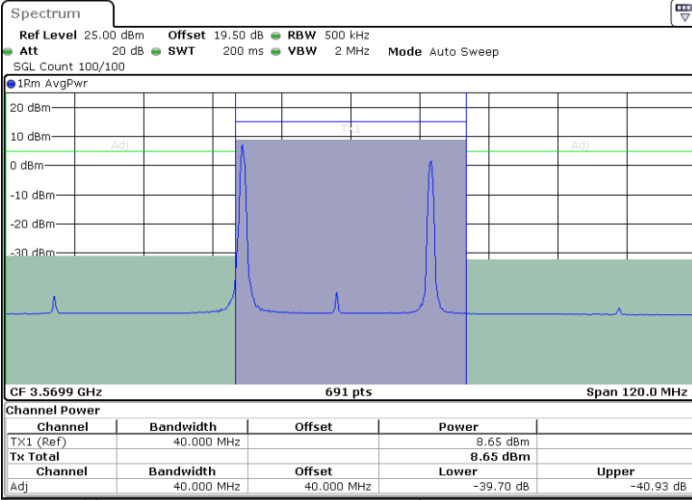

Date: 12.APR.2024 20:38:38

Date: 12.APR.2024 20:41:30

Middle Channel / FullIRB

N/A

Date: 12.APR.2024 20:35:45

LTE Band 48C / 20MHz+10MHz

16QAM

Highest Channel / 1RB0 and 1RB49

Highest Channel / 1RB99 and 1RB0

Date: 12.APR.2024 21:26:50

Date: 12.APR.2024 21:29:42

Highest Channel / FullIRB

N/A

Date: 12.APR.2024 21:23:04

LTE Band 48C / 20MHz+15MHz

16QAM

Lowest Channel / 1RB0 and 1RB74

Lowest Channel / 1RB99 and 1RB0

Date: 12.APR.2024 23:03:29

Date: 12.APR.2024 23:06:23

Lowest Channel / FullIRB

N/A

Date: 12.APR.2024 23:00:35

LTE Band 48C / 20MHz+15MHz