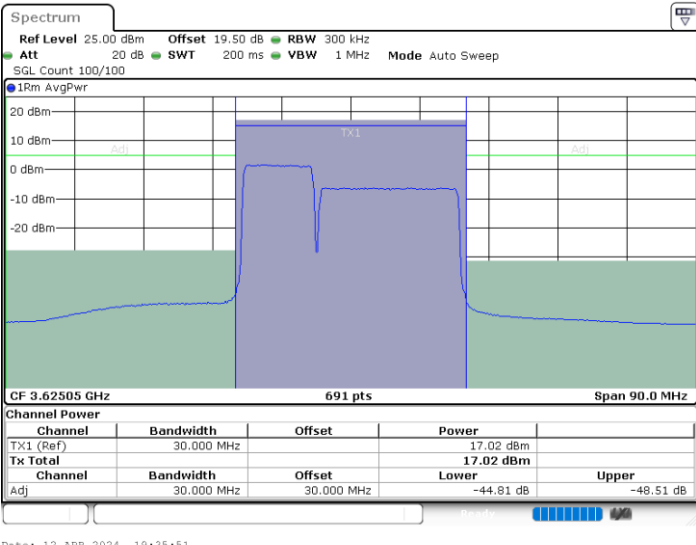

Lowest Channel / FullIRB

N/A

Date: 12.APR.2024 19:58:48

LTE Band 48C / 10MHz+20MHz

16QAM

Middle Channel / 1RB0 and 1RB9

Middle Channel / 1RB49 and 1RB0

Date: 12.APR.2024 19:38:42

Date: 12.APR.2024 19:41:35

Middle Channel / FullIRB

N/A

Date: 12.APR.2024 19:35:51

LTE Band 48C / 10MHz+20MHz

16QAM

Highest Channel / 1RB0 and 1RB99

Highest Channel / 1RB49 and 1RB0