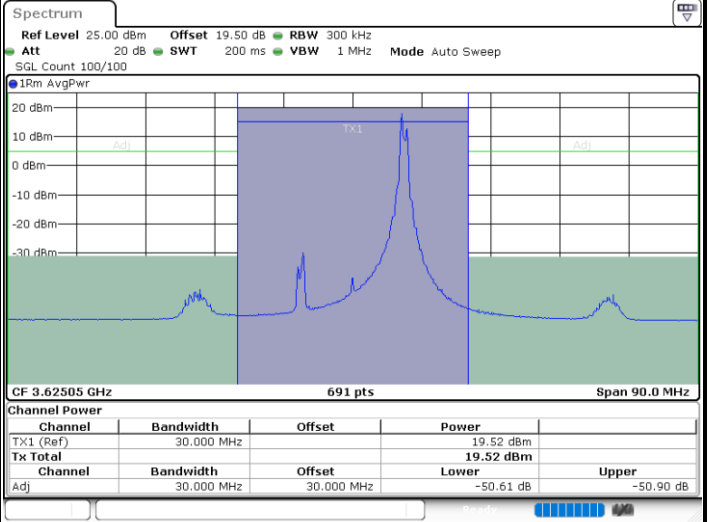

Highest Channel / FullRB

N/A

Date: 12.APR.2024 22:22:37

LTE Band 48C / 20MHz+5MHz

QPSK

Lowest Channel / 1RB0 and 1RB24

Lowest Channel / 1RB99 and 1RB0

Date: 12.APR.2024 19:02:53

Date: 12.APR.2024 19:03:51

Lowest Channel / FullIRB

N/A

Date: 12.APR.2024 18:58:02

LTE Band 48C / 20MHz+5MHz

QPSK

Middle Channel / 1RB0 and 1RB24

Middle Channel / 1RB99 and 1RB0

Date: 12.APR.2024 18:40:13

Date: 12.APR.2024 18:41:11

Middle Channel / FullIRB

N/A

Date: 12.APR.2024 18:35:26

LTE Band 48C / 20MHz+5MHz

QPSK

Highest Channel / 1RB0 and 1RB24