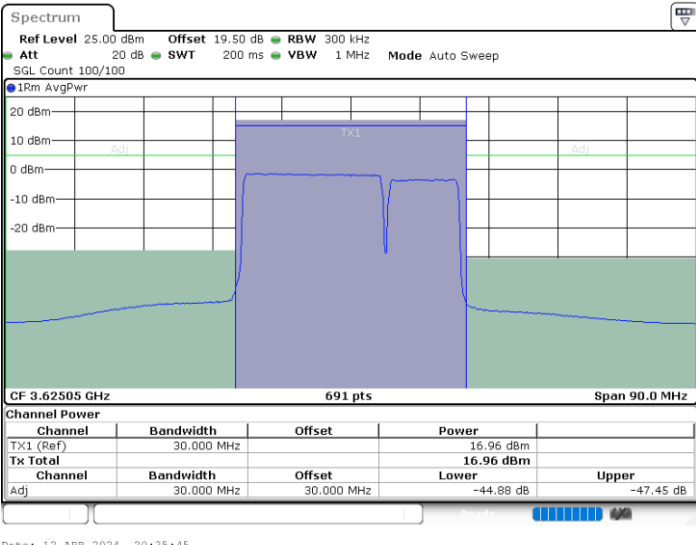

Highest Channel / FullIRB

N/A

Date: 12.APR.2024 19:23:14

LTE Band 48C / 20MHz+10MHz

16QAM

Lowest Channel / 1RB0 and 1RB49

Lowest Channel / 1RB99 and 1RB0

Date: 12.APR.2024 21:01:41

Date: 12.APR.2024 21:04:33

Lowest Channel / FullIRB

N/A

Date: 12.APR.2024 20:58:47

LTE Band 48C / 20MHz+10MHz

16QAM

Middle Channel / 1RB0 and 1RB49

Middle Channel / 1RB99 and 1RB0

Date: 12.APR.2024 20:38:38

Date: 12.APR.2024 20:41:30

Middle Channel / FullIRB

N/A

Date: 12.APR.2024 20:35:45

LTE Band 48C / 20MHz+10MHz

16QAM

Highest Channel / 1RB0 and 1RB49