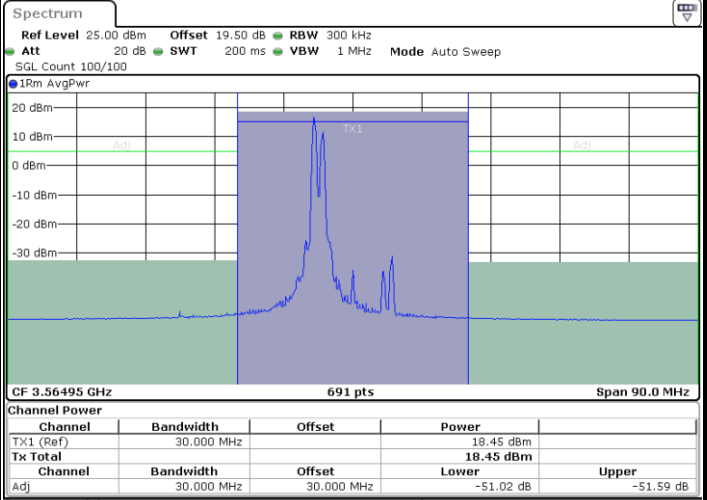

Date: 12.APR.2024 20:05:31