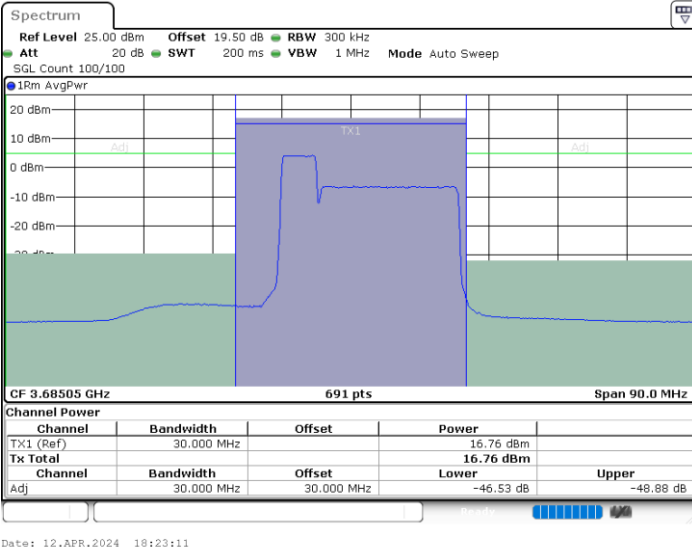

Highest Channel / 1RB0 and 1RB99

Highest Channel / 1RB24 and 1RB0

Date: 12.APR.2024 18:24:09

Date: 12.APR.2024 18:29:52

Highest Channel / FullRB

N/A

Date: 12.APR.2024 18:23:11

LTE Band 48C / 10MHz+20MHz

64QAM

Lowest Channel / 1RB0 and 1RB99

Lowest Channel / 1RB49 and 1RB0

Date: 12.APR.2024 20:00:43

Date: 12.APR.2024 20:05:31

Lowest Channel / FullIRB

N/A

Date: 12.APR.2024 19:59:45