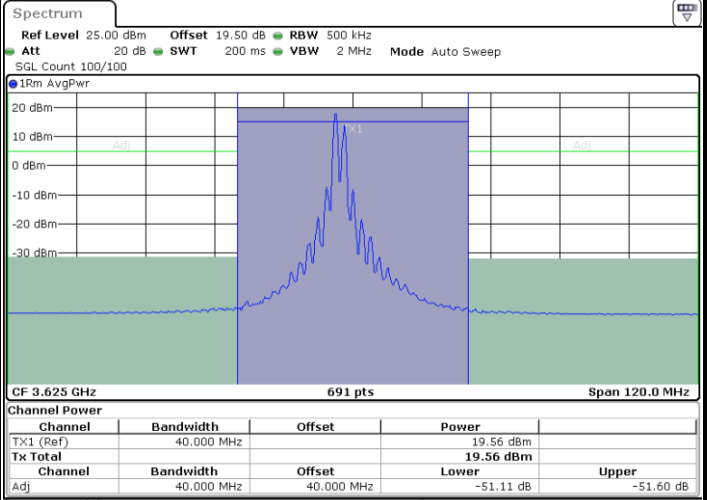

Date: 12.APR.2024 22:00:51

LTE Band 48C / 15MHz+20MHz

QPSK

Middle Channel / 1RB0 and 1RB99

Middle Channel / 1RB74 and 1RB0

Date: 12.APR.2024 21:41:16

Date: 12.APR.2024 21:42:14

Middle Channel / FullIRB

N/A

Date: 12.APR.2024 21:36:23

LTE Band 48C / 15MHz+20MHz

QPSK

Highest Channel / 1RB0 and 1RB99

Highest Channel / 1RB74 and 1RB0

Date: 12.APR.2024 22:27:26

Date: 12.APR.2024 22:28:24