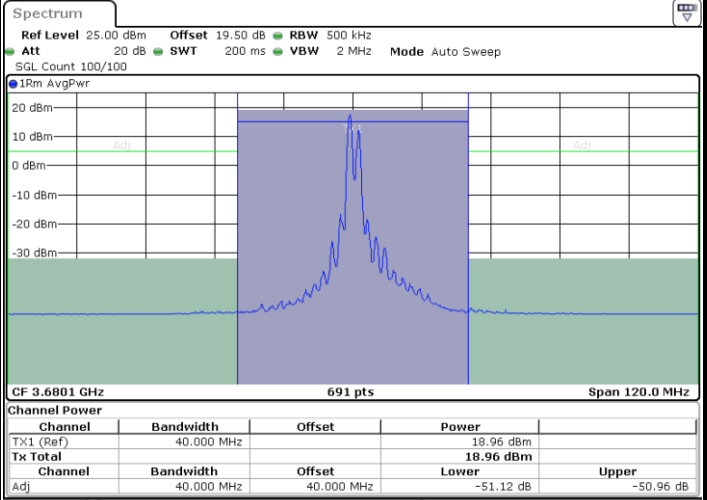

Date: 12.APR.2024 22:29:21