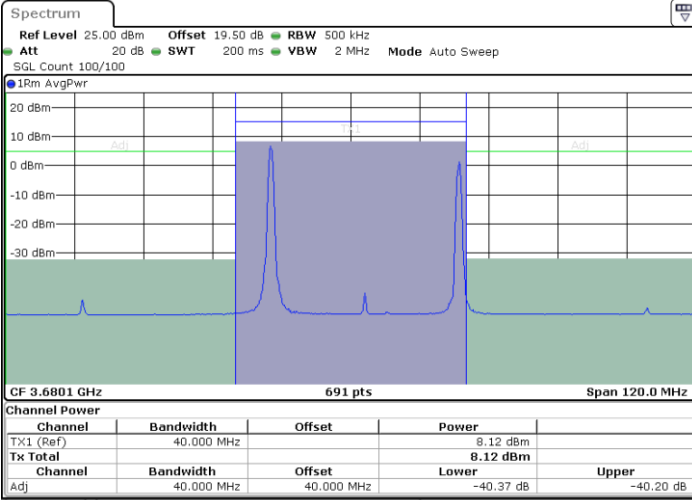

Lowest Channel / 1RB0 and 1RB74

Lowest Channel / 1RB99 and 1RB0

Date: 12.APR.2024 23:03:29

Date: 12.APR.2024 23:06:23

Lowest Channel / FullIRB

N/A

Date: 12.APR.2024 23:00:35

LTE Band 48C / 20MHz+15MHz

LTE Band 48C / 20MHz+15MHz

16QAM

Highest Channel / 1RB0 and 1RB74

Highest Channel / 1RB99 and 1RB0

Date: 12.APR.2024 23:26:35

Date: 12.APR.2024 23:29:28

Highest Channel / FullIRB

N/A