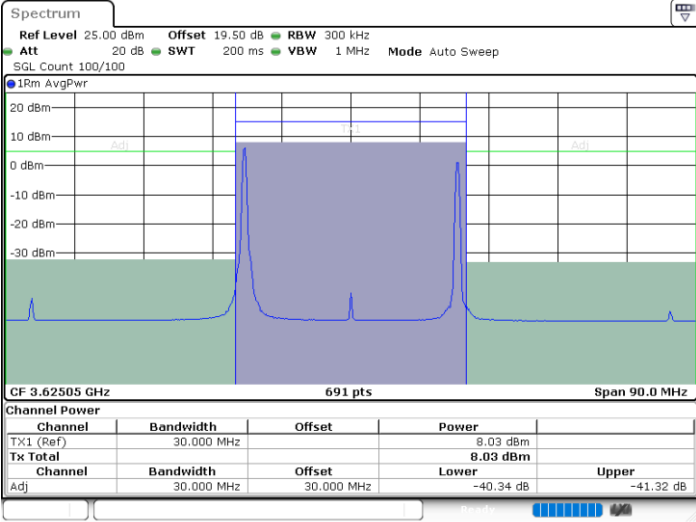

LTE Band 48C / 20MHz+10MHz

QPSK

Middle Channel / 1RB0 and 1RB49

Middle Channel / 1RB99 and 1RB0

Date: 12.APR.2024 20:39:35