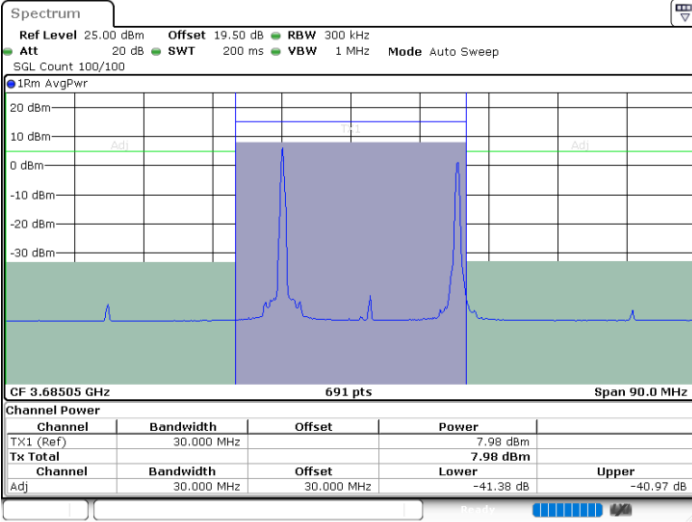

Date: 12.APR.2024 18:01:11

Date: 12.APR.2024 18:05:58

Lowest Channel / FullIRB

N/A

Date: 12.APR.2024 18:00:13

LTE Band 48C / 5MHz+20MHz

64QAM

Middle Channel / 1RB0 and 1RB99

Middle Channel / 1RB24 and 1RB0

Date: 12.APR.2024 15:08:15

Date: 12.APR.2024 17:41:40

Middle Channel / FullIRB

N/A

Date: 12.APR.2024 15:07:18

LTE Band 48C / 5MHz+20MHz

64QAM

Highest Channel / 1RB0 and 1RB99

Highest Channel / 1RB24 and 1RB0

Date: 12.APR.2024 18:24:09

Date: 12.APR.2024 18:29:52

Highest Channel / FullRB

N/A

Date: 12.APR.2024 18:23:11

LTE Band 48C / 10MHz+20MHz