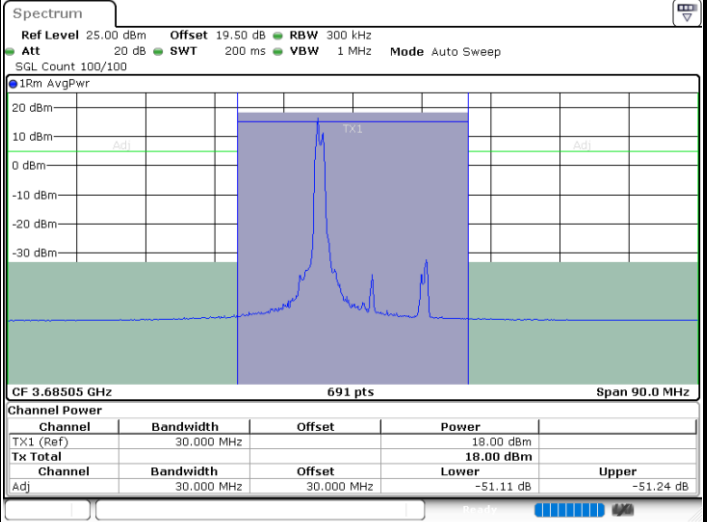

Date: 12.APR.2024 18:01:11

Date: 12.APR.2024 18:05:58

Lowest Channel / FullIRB

N/A

Date: 12.APR.2024 18:00:13

LTE Band 48C / 5MHz+20MHz

64QAM

Middle Channel / 1RB0 and 1RB99

Middle Channel / 1RB24 and 1RB0

Date: 12.APR.2024 15:08:15

Date: 12.APR.2024 17:41:40

Middle Channel / FullIRB

N/A

Date: 12.APR.2024 15:07:18

LTE Band 48C / 5MHz+20MHz

64QAM

Highest Channel / 1RB0 and 1RB99

Highest Channel / 1RB24 and 1RB0

Date: 12.APR.2024 18:24:09

Date: 12.APR.2024 18:29:52

Highest Channel / FullRB

N/A

Date: 12.APR.2024 18:23:11

LTE Band 48C / 10MHz+20MHz