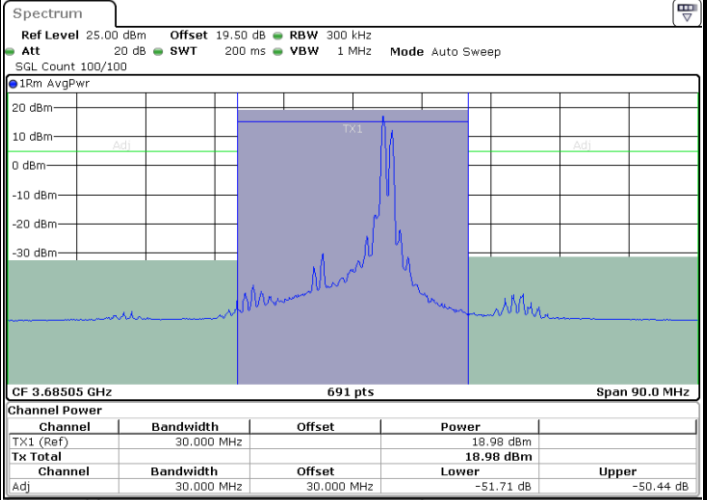

Date: 12.APR.2024 21:04:33

Lowest Channel / FullIRB

N/A

Date: 12.APR.2024 20:58:47

LTE Band 48C / 20MHz+10MHz

16QAM

Middle Channel / 1RB0 and 1RB49

Middle Channel / 1RB99 and 1RB0

Date: 12.APR.2024 20:38:38

Date: 12.APR.2024 20:41:30

Middle Channel / FullIRB

N/A

Date: 12.APR.2024 20:35:45

LTE Band 48C / 20MHz+10MHz

16QAM

Highest Channel / 1RB0 and 1RB49

Highest Channel / 1RB99 and 1RB0

Date: 12.APR.2024 21:26:50

Date: 12.APR.2024 21:29:42

Highest Channel / FullIRB

N/A

Date: 12.APR.2024 21:23:04

LTE Band 48C / 20MHz+15MHz

16QAM