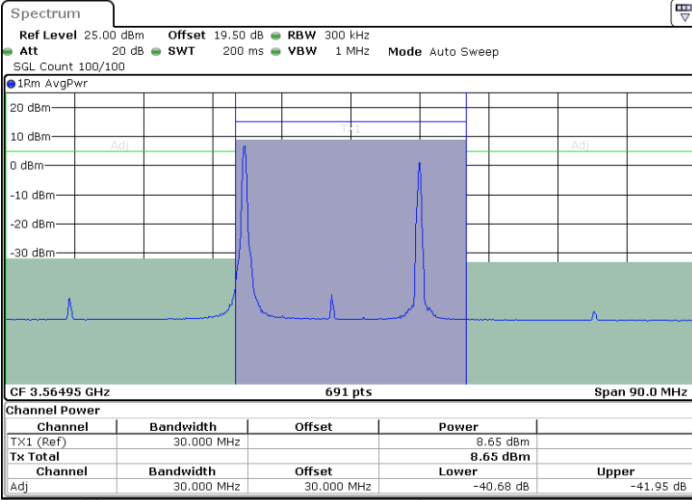

16QAM

Highest Channel / 1RB0 and 1RB99

Highest Channel / 1RB74 and 1RB0

Date: 12.APR.2024 22:26:28

Date: 12.APR.2024 22:29:21

Highest Channel / FullIRB

N/A

Date: 12.APR.2024 22:23:35

LTE Band 48C / 20MHz+5MHz

16QAM

Lowest Channel / 1RB0 and 1RB24

Lowest Channel / 1RB99 and 1RB0

Date: 12.APR.2024 19:01:56

Date: 12.APR.2024 19:04:48

Lowest Channel / FullIRB

N/A