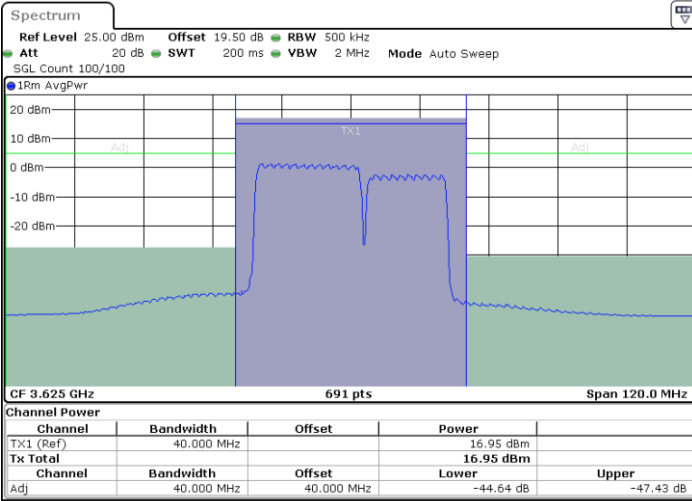

Middle Channel / FullIRB

N/A

Date: 12.APR.2024 22:36:14