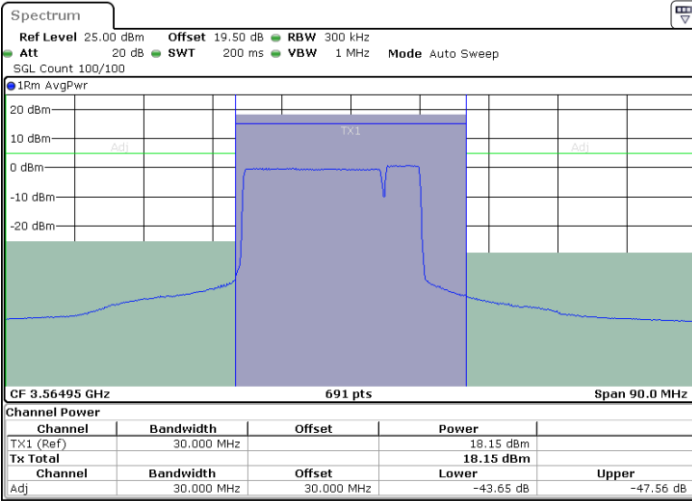

N/A

Date: 12.APR.2024 21:36:23

LTE Band 48C / 15MHz+20MHz

QPSK

Highest Channel / 1RB0 and 1RB99

Highest Channel / 1RB74 and 1RB0

Date: 12.APR.2024 22:27:26

Date: 12.APR.2024 22:28:24

Highest Channel / FullRB

N/A

Date: 12.APR.2024 22:22:37

LTE Band 48C / 20MHz+5MHz

QPSK

Lowest Channel / 1RB0 and 1RB24

Lowest Channel / 1RB99 and 1RB0

Date: 12.APR.2024 19:02:53

Date: 12.APR.2024 19:03:51

Lowest Channel / FullIRB

N/A

Date: 12.APR.2024 18:58:02

LTE Band 48C / 20MHz+5MHz

QPSK

Middle Channel / 1RB0 and 1RB24

Middle Channel / 1RB99 and 1RB0