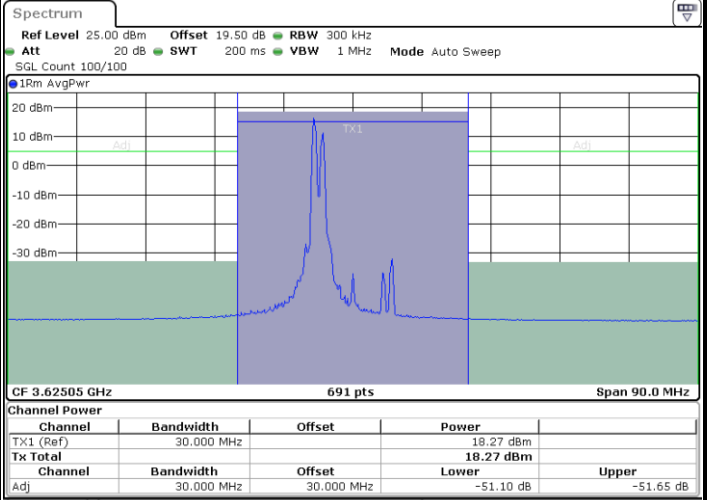

LTE Band 48C / 10MHz+20MHz

64QAM

Middle Channel / 1RB0 and 1RB9

Middle Channel / 1RB49 and 1RB0

Date: 12.APR.2024 19:37:45

Date: 12.APR.2024 19:42:32