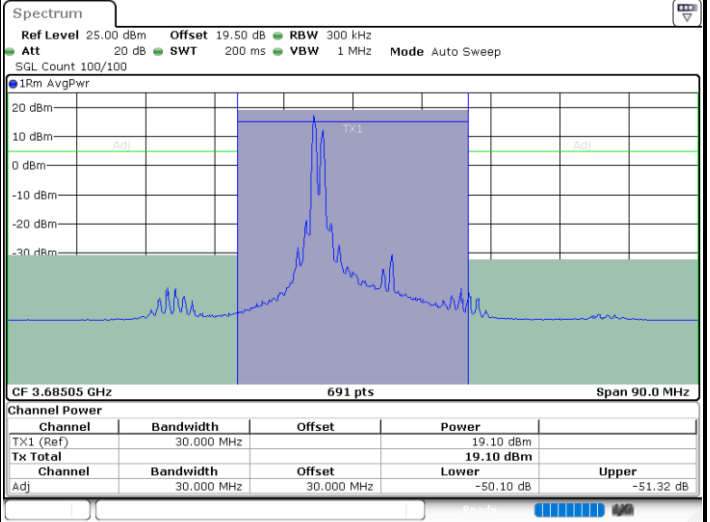

Date: 12.APR.2024 19:41:35

Middle Channel / FullIRB

N/A

Date: 12.APR.2024 19:35:51

LTE Band 48C / 10MHz+20MHz

16QAM

Highest Channel / 1RB0 and 1RB99

Highest Channel / 1RB49 and 1RB0

Date: 12.APR.2024 20:26:01

Date: 12.APR.2024 20:28:53

Highest Channel / FullIRB

N/A

Date: 12.APR.2024 20:23:08

LTE Band 48C / 15MHz+20MHz

16QAM

Lowest Channel / 1RB0 and 1RB99