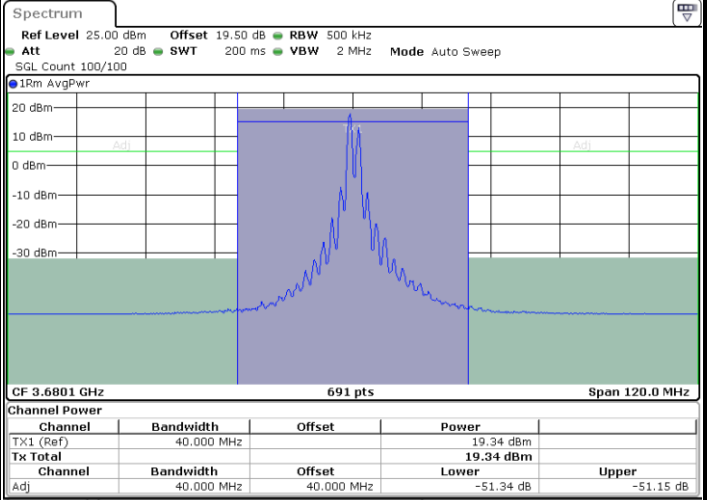

N/A

Date: 12.APR.2024 21:36:23

LTE Band 48C / 15MHz+20MHz

QPSK

Highest Channel / 1RB0 and 1RB99

Highest Channel / 1RB74 and 1RB0

Date: 12.APR.2024 22:27:26

Date: 12.APR.2024 22:28:24

Highest Channel / FullRB

N/A

Date: 12.APR.2024 22:22:37

LTE Band 48C / 20MHz+5MHz

QPSK

Lowest Channel / 1RB0 and 1RB24

Lowest Channel / 1RB99 and 1RB0

Date: 12.APR.2024 19:02:53