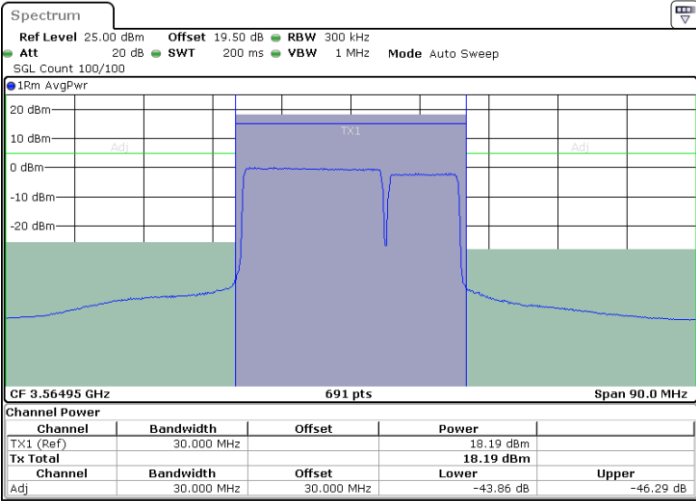

Highest Channel / 1RB99 and 1RB0

Date: 12.APR.2024 19:27:04

Date: 12.APR.2024 19:28:02

Highest Channel / FullRB

N/A

Date: 12.APR.2024 19:22:17

LTE Band 48C / 20MHz+10MHz

QPSK

Lowest Channel / 1RB0 and 1RB49

Lowest Channel / 1RB99 and 1RB0

Date: 12.APR.2024 21:02:38

Date: 12.APR.2024 21:03:36

Lowest Channel / FullIRB

N/A

Date: 12.APR.2024 20:57:50

LTE Band 48C / 20MHz+10MHz