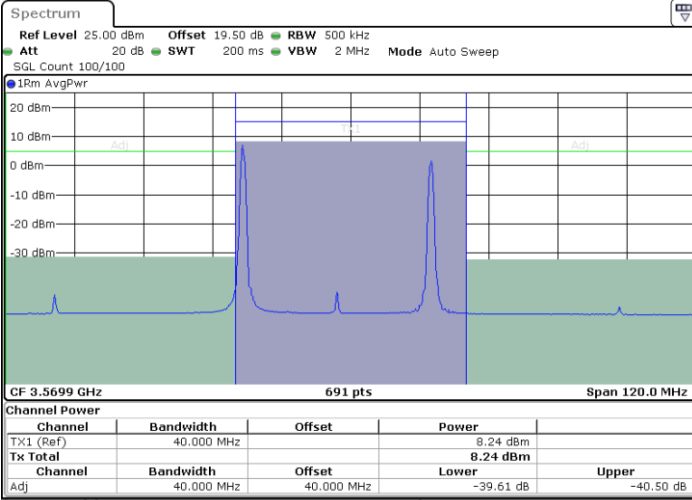

LTE Band 48C / 15MHz+20MHz

QPSK

Lowest Channel / 1RB0 and 1RB99

Lowest Channel / 1RB74 and 1RB0

Date: 12.APR.2024 22:05:41

Date: 12.APR.2024 22:06:39

Lowest Channel / FullIRB

N/A