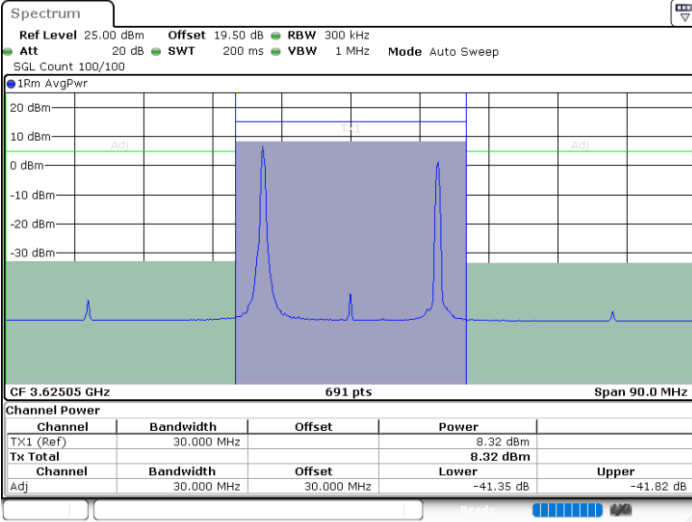

Date: 12.APR.2024 18:59:00

LTE Band 48C / 20MHz+5MHz

16QAM

Middle Channel / 1RB0 and 1RB24

Middle Channel / 1RB99 and 1RB0

Date: 12.APR.2024 18:39:16

Date: 12.APR.2024 18:42:08

Middle Channel / FullIRB

N/A

Date: 12.APR.2024 18:36:23

LTE Band 48C / 20MHz+5MHz

16QAM

Highest Channel / 1RB0 and 1RB24

Highest Channel / 1RB99 and 1RB0

Date: 12.APR.2024 19:26:07

Date: 12.APR.2024 19:28:59