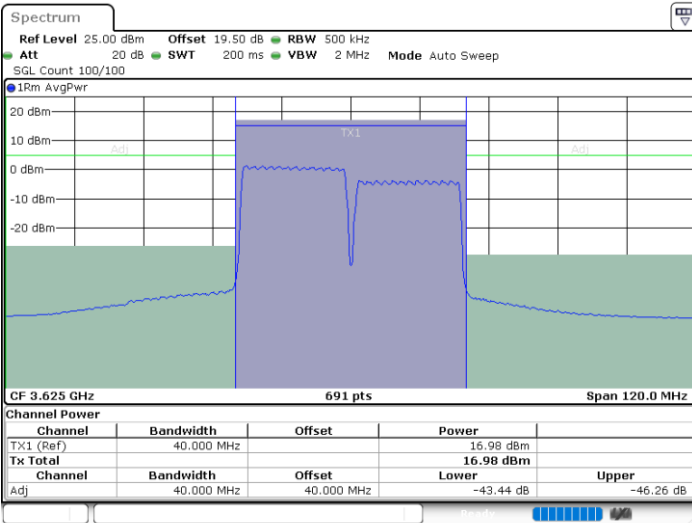

Date: 12.APR.2024 23:23:42

LTE Band 48C / 20MHz+20MHz

16QAM

Lowest Channel / 1RB0 and 1RB99

Lowest Channel / 1RB99 and 1RB0

Date: 13.APR.2024 00:00:25

Date: 13.APR.2024 00:03:04

Lowest Channel / FullIRB

N/A

Date: 12.APR.2024 23:57:47

LTE Band 48C / 20MHz+20MHz

16QAM

MiddleChannel / 1RB0 and 1RB99

Middle Channel / 1RB99 and 1RB0

Date: 12.APR.2024 23:39:03

Date: 12.APR.2024 23:41:41

Middle Channel / FullIRB

N/A

Date: 12.APR.2024 23:35:39

LTE Band 48C / 20MHz+20MHz

16QAM

Highest Channel / 1RB0 and 1RB99

Highest Channel / 1RB99 and 1RB0

Date: 13.APR.2024 00:20:31

Date: 13.APR.2024 00:23:09

Highest Channel / FullIRB

N/A

Date: 13.APR.2024 00:17:53

LTE Band 48C / 5MHz+20MHz

64QAM

Lowest Channel / 1RB0 and 1RB99

Lowest Channel / 1RB24 and 1RB0