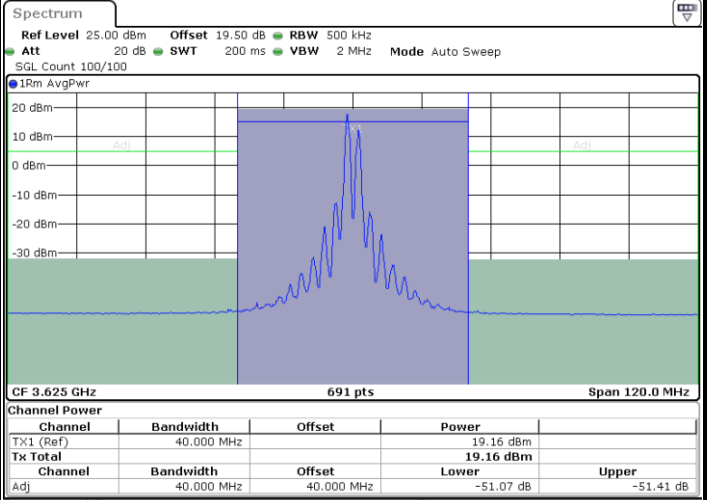

Date: 12.APR.2024 23:23:42

LTE Band 48C / 20MHz+20MHz

16QAM

Lowest Channel / 1RB0 and 1RB99

Lowest Channel / 1RB99 and 1RB0

Date: 13.APR.2024 00:00:25

Date: 13.APR.2024 00:03:04

Lowest Channel / FullIRB

N/A

Date: 12.APR.2024 23:57:47

LTE Band 48C / 20MHz+20MHz

16QAM

MiddleChannel / 1RB0 and 1RB99

Middle Channel / 1RB99 and 1RB0

Date: 12.APR.2024 23:39:03

Date: 12.APR.2024 23:41:41

Middle Channel / FullIRB

N/A

Date: 12.APR.2024 23:35:39

LTE Band 48C / 20MHz+20MHz

16QAM

Highest Channel / 1RB0 and 1RB99

Highest Channel / 1RB99 and 1RB0

Date: 13.APR.2024 00:20:31