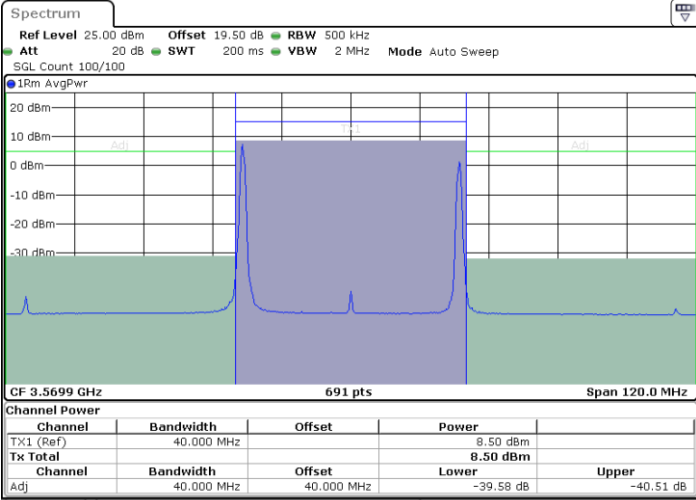

LTE Band 48C / 20MHz+15MHz

16QAM

Highest Channel / 1RB0 and 1RB74

Highest Channel / 1RB99 and 1RB0

Date: 12.APR.2024 23:26:35

Date: 12.APR.2024 23:29:28

Highest Channel / FullIRB

N/A

Date: 12.APR.2024 23:23:42

LTE Band 48C / 20MHz+20MHz

16QAM

Lowest Channel / 1RB0 and 1RB99

Lowest Channel / 1RB99 and 1RB0

Date: 13.APR.2024 00:00:25

Date: 13.APR.2024 00:03:04

Lowest Channel / FullIRB