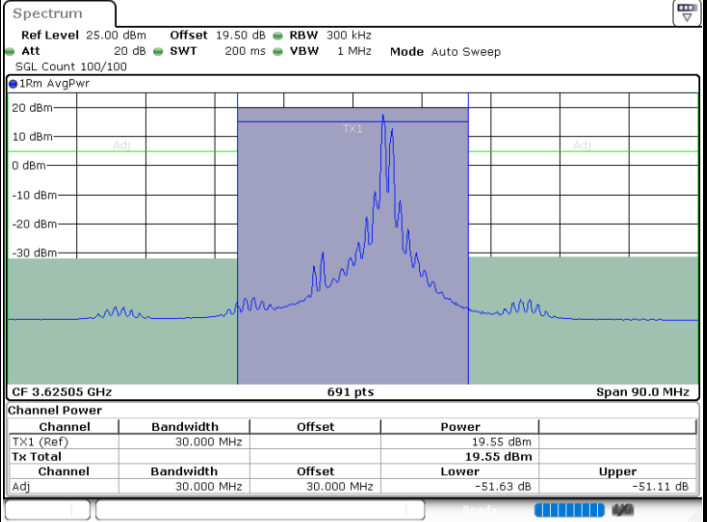

Date: 12.APR.2024 20:40:33