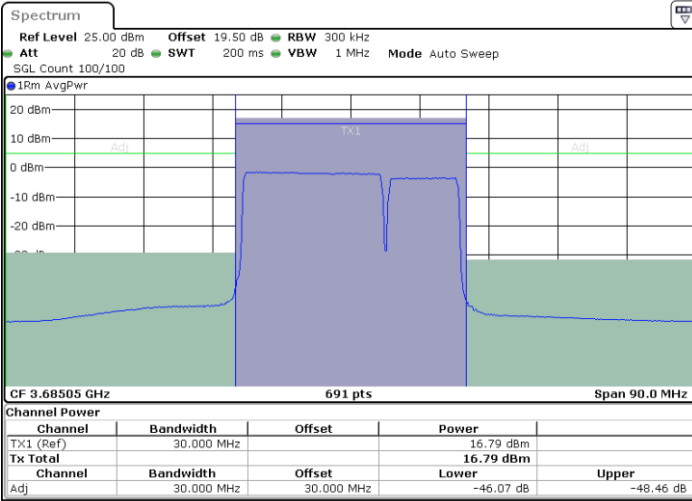

Date: 12.APR.2024 20:38:38

Date: 12.APR.2024 20:41:30

Middle Channel / FullIRB

N/A

Date: 12.APR.2024 20:35:45

LTE Band 48C / 20MHz+10MHz

16QAM

Highest Channel / 1RB0 and 1RB49

Highest Channel / 1RB99 and 1RB0

Date: 12.APR.2024 21:26:50

Date: 12.APR.2024 21:29:42

Highest Channel / FullIRB

N/A

Date: 12.APR.2024 21:23:04

LTE Band 48C / 20MHz+15MHz

16QAM

Lowest Channel / 1RB0 and 1RB74

Lowest Channel / 1RB99 and 1RB0

Date: 12.APR.2024 23:03:29

Date: 12.APR.2024 23:06:23

Lowest Channel / FullIRB

N/A

Date: 12.APR.2024 23:00:35

LTE Band 48C / 20MHz+15MHz