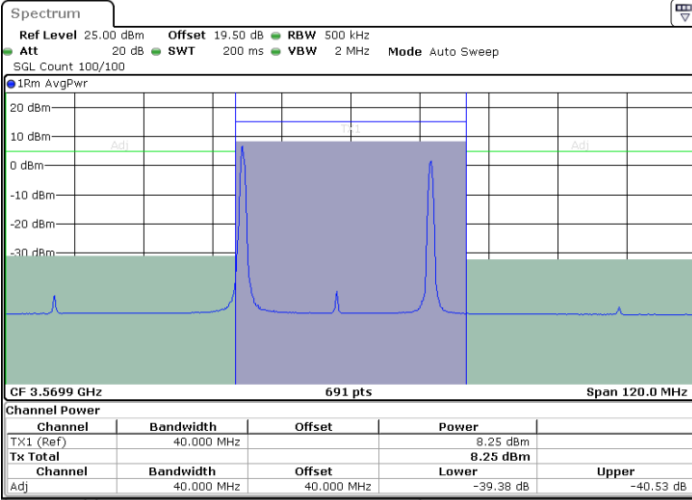

LTE Band 48C / 20MHz+10MHz

QPSK

Highest Channel / 1RB0 and 1RB49

Highest Channel / 1RB99 and 1RB0

Date: 12.APR.2024 21:27:48

Date: 12.APR.2024 21:28:45

Highest Channel / FullRB

N/A

Date: 12.APR.2024 21:22:07

LTE Band 48C / 20MHz+15MHz

QPSK

Lowest Channel / 1RB0 and 1RB74

Lowest Channel / 1RB99 and 1RB0

Date: 12.APR.2024 23:04:27

Date: 12.APR.2024 23:05:25

Lowest Channel / FullIRB