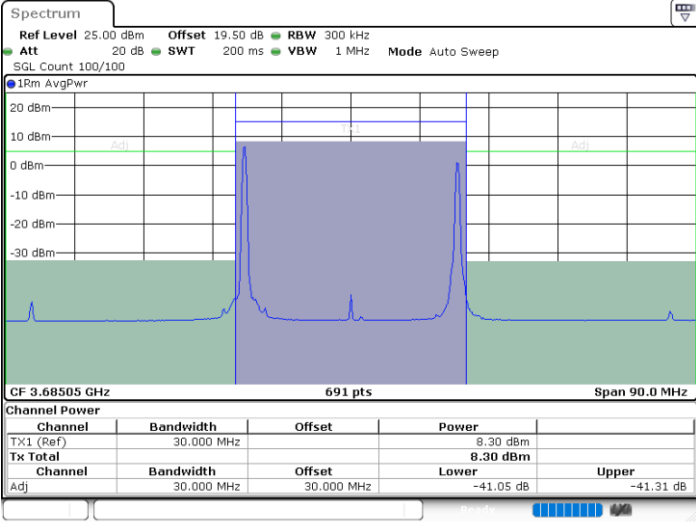

Date: 12.APR.2024 19:41:35

Middle Channel / FullIRB

N/A

Date: 12.APR.2024 19:35:51

LTE Band 48C / 10MHz+20MHz

16QAM

Highest Channel / 1RB0 and 1RB99

Highest Channel / 1RB49 and 1RB0

Date: 12.APR.2024 20:26:01

Date: 12.APR.2024 20:28:53

Highest Channel / FullIRB

N/A

Date: 12.APR.2024 20:23:08

LTE Band 48C / 15MHz+20MHz

16QAM

Lowest Channel / 1RB0 and 1RB99