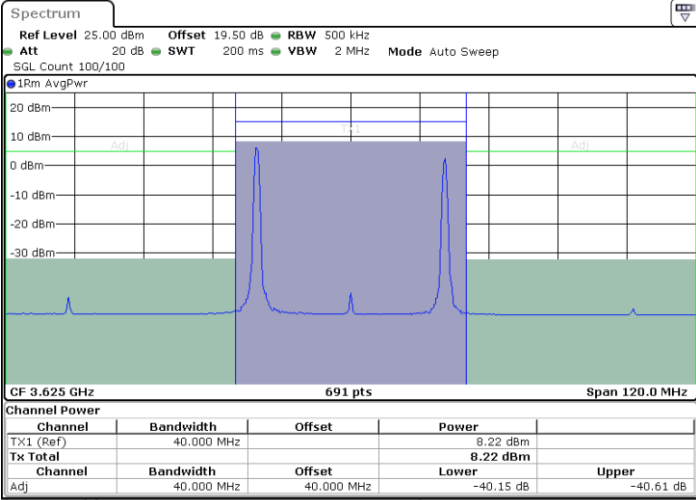

Date: 12.APR.2024 22:00:51

LTE Band 48C / 15MHz+20MHz

QPSK

Middle Channel / 1RB0 and 1RB99

Middle Channel / 1RB74 and 1RB0

Date: 12.APR.2024 21:41:16

Date: 12.APR.2024 21:42:14

Middle Channel / FullIRB

N/A

Date: 12.APR.2024 21:36:23

LTE Band 48C / 15MHz+20MHz

QPSK

Highest Channel / 1RB0 and 1RB99

Highest Channel / 1RB74 and 1RB0

Date: 12.APR.2024 22:27:26

Date: 12.APR.2024 22:28:24