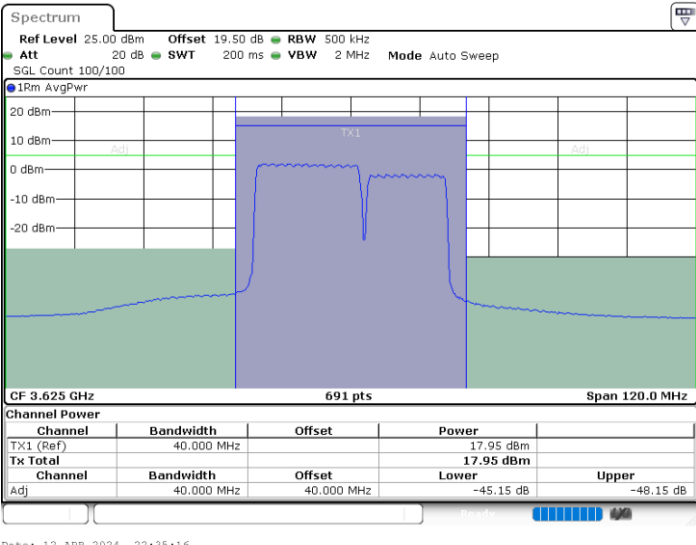

N/A

Date: 12.APR.2024 22:59:37

LTE Band 48C / 20MHz+15MHz

QPSK

Middle Channel / 1RB0 and 1RB74

Middle Channel / 1RB99 and 1RB0

Date: 12.APR.2024 22:40:06

Date: 12.APR.2024 22:41:04

Middle Channel / FullIRB

N/A

Date: 12.APR.2024 22:35:16

LTE Band 48C / 20MHz+15MHz

QPSK

Highest Channel / 1RB0 and 1RB74

Highest Channel / 1RB99 and 1RB0

Date: 12.APR.2024 23:27:33