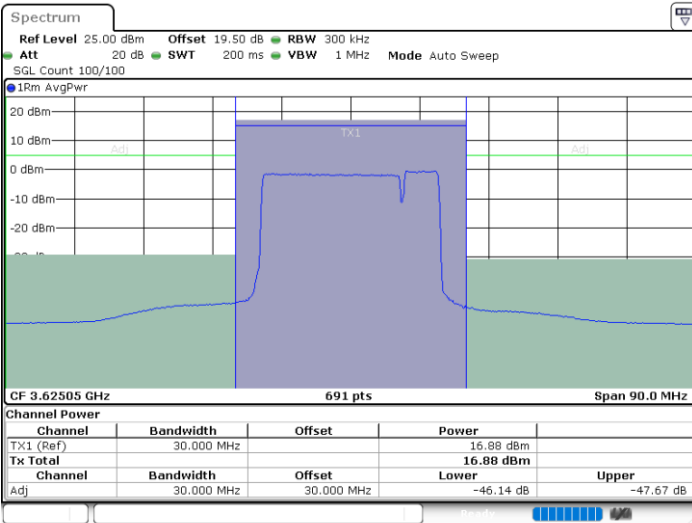

LTE Band 48C / 20MHz+5MHz

16QAM

Lowest Channel / 1RB0 and 1RB24

Lowest Channel / 1RB99 and 1RB0

Date: 12.APR.2024 19:01:56

Date: 12.APR.2024 19:04:48

Lowest Channel / FullIRB

N/A

Date: 12.APR.2024 18:59:00

LTE Band 48C / 20MHz+5MHz

16QAM

Middle Channel / 1RB0 and 1RB24

Middle Channel / 1RB99 and 1RB0

Date: 12.APR.2024 18:39:16

Date: 12.APR.2024 18:42:08

Middle Channel / FullIRB

N/A

Date: 12.APR.2024 18:36:23

LTE Band 48C / 20MHz+5MHz

16QAM

Highest Channel / 1RB0 and 1RB24

Highest Channel / 1RB99 and 1RB0

Date: 12.APR.2024 19:26:07

Date: 12.APR.2024 19:28:59