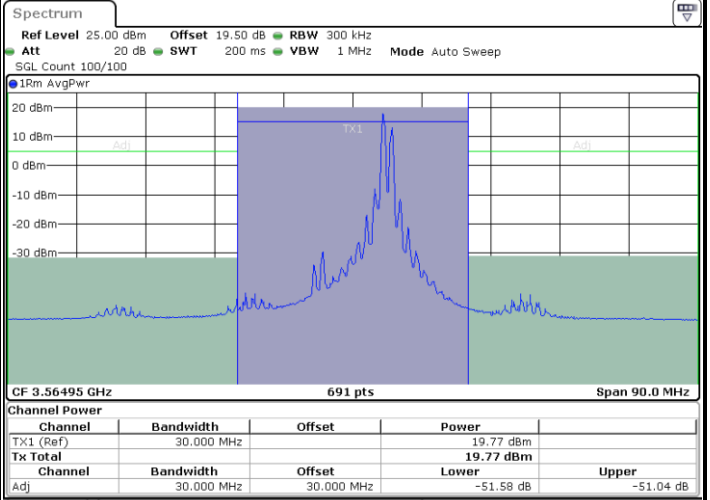

Highest Channel / 1RB99 and 1RB0

Date: 12.APR.2024 19:27:04

Date: 12.APR.2024 19:28:02

Highest Channel / FullRB

N/A

Date: 12.APR.2024 19:22:17

LTE Band 48C / 20MHz+10MHz

QPSK

Lowest Channel / 1RB0 and 1RB49

Lowest Channel / 1RB99 and 1RB0

Date: 12.APR.2024 21:02:38

Date: 12.APR.2024 21:03:36

Lowest Channel / FullIRB

N/A

Date: 12.APR.2024 20:57:50

LTE Band 48C / 20MHz+10MHz