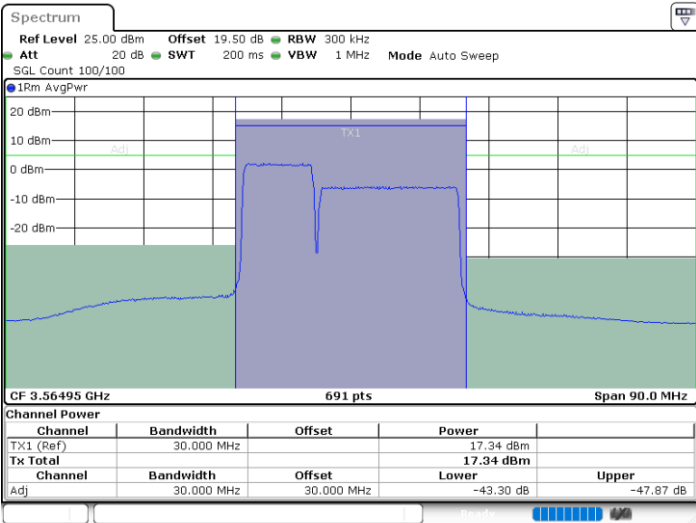

Highest Channel / 1RB0 and 1RB99

Highest Channel / 1RB24 and 1RB0

Date: 12.APR.2024 18:24:09

Date: 12.APR.2024 18:29:52

Highest Channel / FullRB

N/A

Date: 12.APR.2024 18:23:11

LTE Band 48C / 10MHz+20MHz

64QAM

Lowest Channel / 1RB0 and 1RB99

Lowest Channel / 1RB49 and 1RB0

Date: 12.APR.2024 20:00:43

Date: 12.APR.2024 20:05:31

Lowest Channel / FullIRB

N/A

Date: 12.APR.2024 19:59:45

LTE Band 48C / 10MHz+20MHz

64QAM

Middle Channel / 1RB0 and 1RB9

Middle Channel / 1RB49 and 1RB0

Date: 12.APR.2024 19:37:45

Date: 12.APR.2024 19:42:32

Middle Channel / FullIRB

N/A