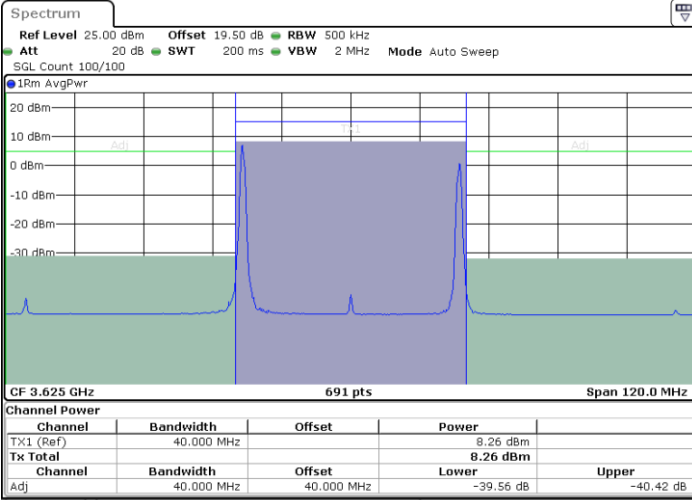

Date: 12.APR.2024 23:23:42

LTE Band 48C / 20MHz+20MHz

16QAM

Lowest Channel / 1RB0 and 1RB99

Lowest Channel / 1RB99 and 1RB0

Date: 13.APR.2024 00:00:25

Date: 13.APR.2024 00:03:04

Lowest Channel / FullIRB

N/A

Date: 12.APR.2024 23:57:47

LTE Band 48C / 20MHz+20MHz

16QAM

MiddleChannel / 1RB0 and 1RB99

Middle Channel / 1RB99 and 1RB0

Date: 12.APR.2024 23:39:03

Date: 12.APR.2024 23:41:41

Middle Channel / FullIRB

N/A

Date: 12.APR.2024 23:35:39

LTE Band 48C / 20MHz+20MHz

16QAM

Highest Channel / 1RB0 and 1RB99

Highest Channel / 1RB99 and 1RB0

Date: 13.APR.2024 00:20:31