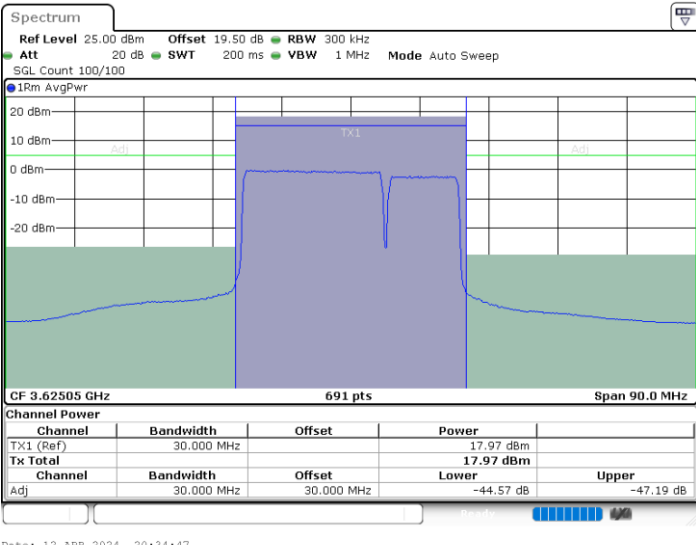

Middle Channel / FullIRB

N/A

Date: 12.APR.2024 20:34:47