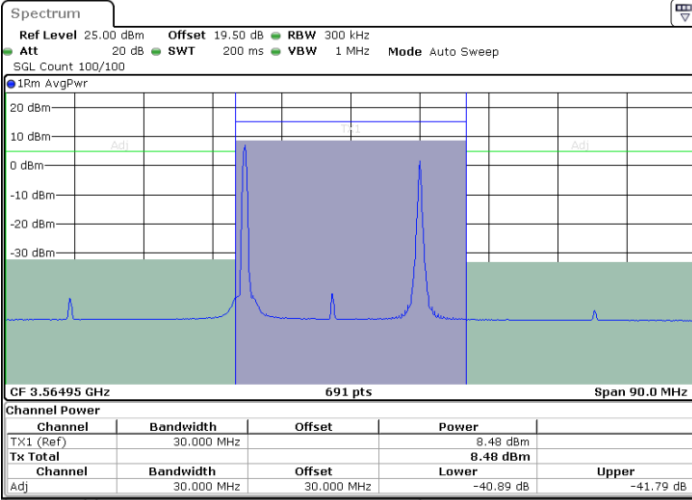

LTE Band 48C / 5MHz+20MHz

16QAM

Lowest Channel / 1RB0 and 1RB99

Lowest Channel / 1RB24 and 1RB0

Date: 12.APR.2024 18:02:08