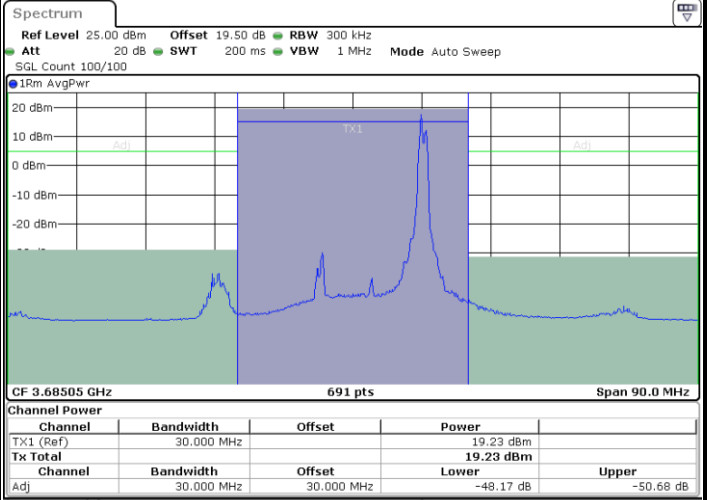

N/A

Date: 12.APR.2024 18:36:23

LTE Band 48C / 20MHz+5MHz

16QAM

Highest Channel / 1RB0 and 1RB24

Highest Channel / 1RB99 and 1RB0

Date: 12.APR.2024 19:26:07

Date: 12.APR.2024 19:28:59

Highest Channel / FullIRB

N/A

Date: 12.APR.2024 19:23:14

LTE Band 48C / 20MHz+10MHz

16QAM

Lowest Channel / 1RB0 and 1RB49

Lowest Channel / 1RB99 and 1RB0

Date: 12.APR.2024 21:01:41