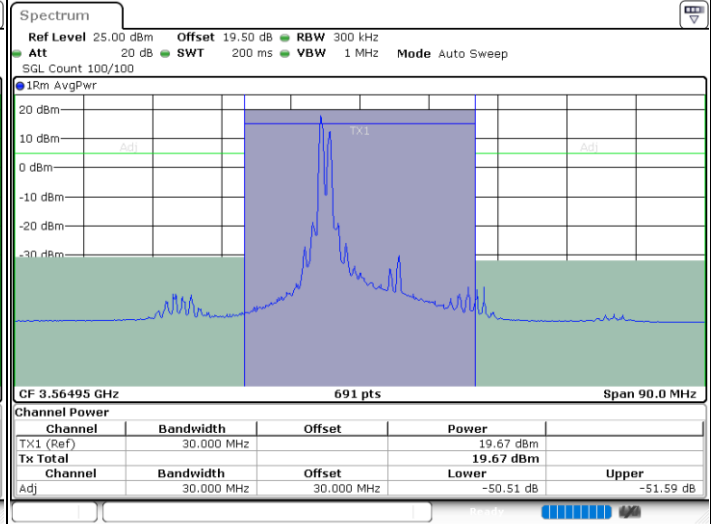

Date: 12.APR.2024 15:06:20

LTE Band 48C / 5MHz+20MHz

16QAM

Highest Channel / 1RB0 and 1RB99

Highest Channel / 1RB24 and 1RB0

Date: 12.APR.2024 18:25:06

Date: 12.APR.2024 18:28:54

Highest Channel / FullIRB

N/A

Date: 12.APR.2024 18:22:14

LTE Band 48C / 10MHz+20MHz

16QAM

Lowest Channel / 1RB0 and 1RB99

Lowest Channel / 1RB49 and 1RB0

Date: 12.APR.2024 20:01:41

Date: 12.APR.2024 20:04:33

Lowest Channel / FullIRB

N/A

Date: 12.APR.2024 19:58:48

LTE Band 48C / 10MHz+20MHz

16QAM

Middle Channel / 1RB0 and 1RB9

Middle Channel / 1RB49 and 1RB0

Date: 12.APR.2024 19:38:42