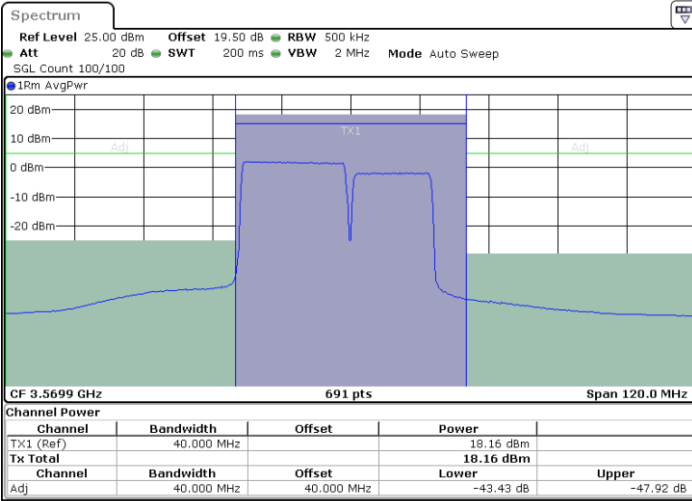

LTE Band 48C / 20MHz+10MHz

QPSK

Highest Channel / 1RB0 and 1RB49

Highest Channel / 1RB99 and 1RB0

Date: 12.APR.2024 21:27:48

Date: 12.APR.2024 21:28:45

Highest Channel / FullRB

N/A

Date: 12.APR.2024 21:22:07

LTE Band 48C / 20MHz+15MHz

QPSK

Lowest Channel / 1RB0 and 1RB74

Lowest Channel / 1RB99 and 1RB0

Date: 12.APR.2024 23:04:27

Date: 12.APR.2024 23:05:25

Lowest Channel / FullIRB

N/A

Date: 12.APR.2024 22:59:37

LTE Band 48C / 20MHz+15MHz

QPSK

Middle Channel / 1RB0 and 1RB74

Middle Channel / 1RB99 and 1RB0

Date: 12.APR.2024 22:40:06

Date: 12.APR.2024 22:41:04