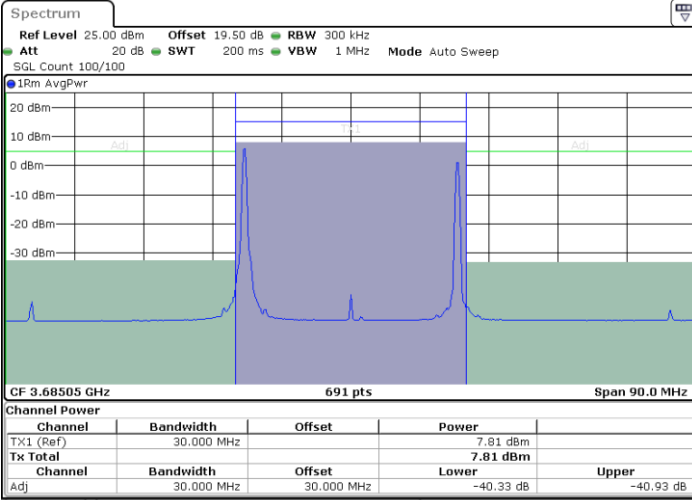

Lowest Channel / 1RB0 and 1RB49

Lowest Channel / 1RB99 and 1RB0

Date: 12.APR.2024 21:02:38

Date: 12.APR.2024 21:03:36

Lowest Channel / FullIRB

N/A

Date: 12.APR.2024 20:57:50

LTE Band 48C / 20MHz+10MHz

LTE Band 48C / 20MHz+10MHz

QPSK

Highest Channel / 1RB0 and 1RB49

Highest Channel / 1RB99 and 1RB0

Date: 12.APR.2024 21:27:48

Date: 12.APR.2024 21:28:45

Highest Channel / FullRB

N/A