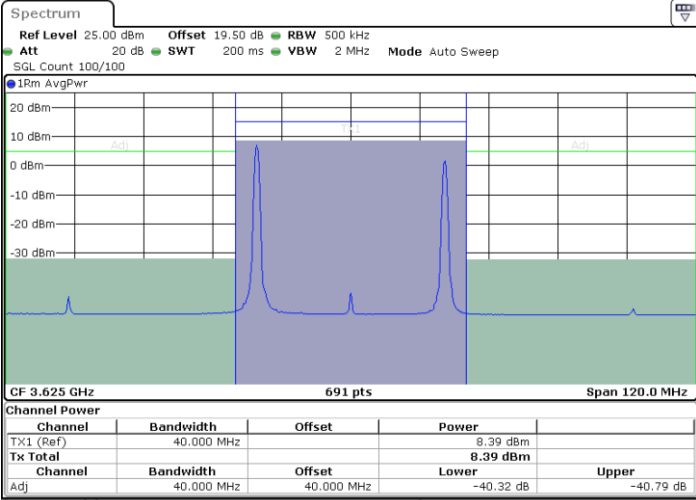

Date: 12.APR.2024 20:26:01

Date: 12.APR.2024 20:28:53

Highest Channel / FullIRB

N/A

Date: 12.APR.2024 20:23:08

LTE Band 48C / 15MHz+20MHz

16QAM

Lowest Channel / 1RB0 and 1RB99

Lowest Channel / 1RB74 and 1RB0

Date: 12.APR.2024 22:04:43

Date: 12.APR.2024 22:07:37

Lowest Channel / FullIRB

N/A

Date: 12.APR.2024 22:01:49

LTE Band 48C / 15MHz+20MHz

16QAM

Middle Channel / 1RB0 and 1RB99

Middle Channel / 1RB74 and 1RB0

Date: 12.APR.2024 21:40:18

Date: 12.APR.2024 21:43:12

Middle Channel / FullIRB

N/A

Date: 12.APR.2024 21:37:21

LTE Band 48C / 15MHz+20MHz