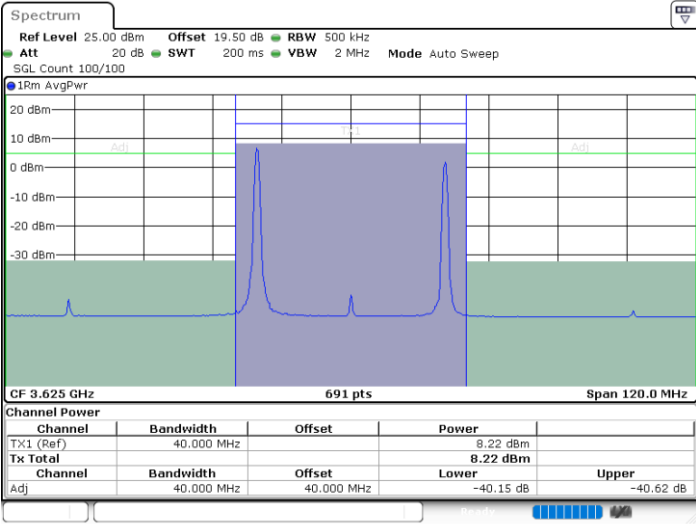

N/A

Date: 12.APR.2024 22:59:37

LTE Band 48C / 20MHz+15MHz

QPSK

Middle Channel / 1RB0 and 1RB74

Middle Channel / 1RB99 and 1RB0

Date: 12.APR.2024 22:40:06

Date: 12.APR.2024 22:41:04

Middle Channel / FullIRB

N/A

Date: 12.APR.2024 22:35:16

LTE Band 48C / 20MHz+15MHz

QPSK

Highest Channel / 1RB0 and 1RB74

Highest Channel / 1RB99 and 1RB0

Date: 12.APR.2024 23:27:33