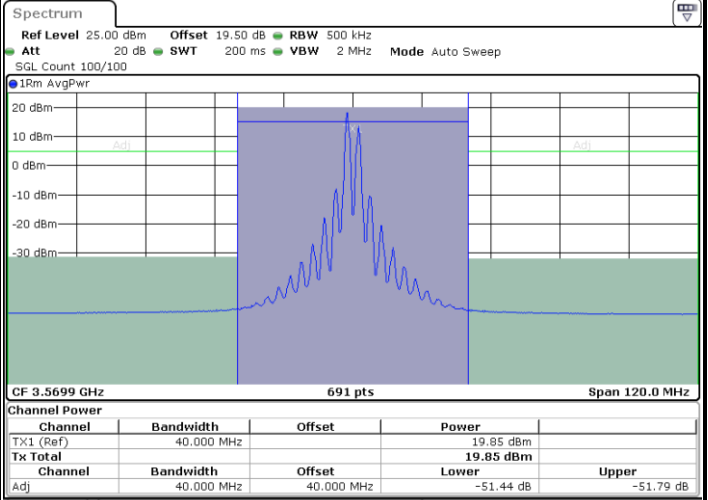

Middle Channel / FullIRB

N/A

Date: 12.APR.2024 22:35:16

LTE Band 48C / 20MHz+15MHz

QPSK

Highest Channel / 1RB0 and 1RB74

Highest Channel / 1RB99 and 1RB0

Date: 12.APR.2024 23:27:33

Date: 12.APR.2024 23:28:31

Highest Channel / FullRB

N/A

Date: 12.APR.2024 23:22:44

LTE Band 48C / 20MHz+20MHz

QPSK

Lowest Channel / 1RB0 and 1RB99

Lowest Channel / 1RB99 and 1RB0

Date: 13.APR.2024 00:01:18

Date: 13.APR.2024 00:02:11

Lowest Channel / FullIRB

N/A

Date: 12.APR.2024 23:56:54

LTE Band 48C / 20MHz+20MHz

QPSK

MiddleChannel / 1RB0 and 1RB99