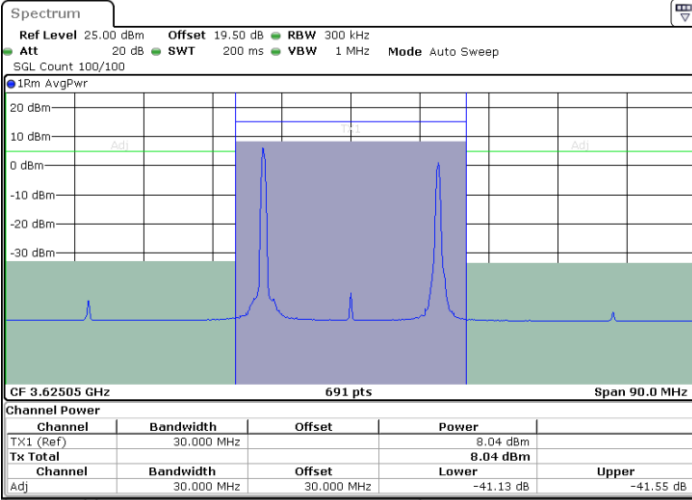

LTE Band 48C / 5MHz+20MHz

16QAM

Middle Channel / 1RB0 and 1RB99

Middle Channel / 1RB24 and 1RB0

Date: 12.APR.2024 15:09:13

Date: 14.APR.2024 09:41:03