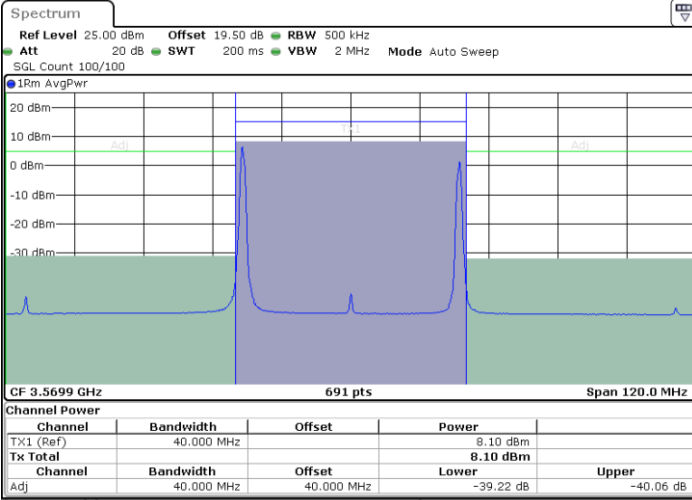

Middle Channel / FullIRB

N/A

Date: 12.APR.2024 22:35:16

LTE Band 48C / 20MHz+15MHz

QPSK

Highest Channel / 1RB0 and 1RB74

Highest Channel / 1RB99 and 1RB0

Date: 12.APR.2024 23:27:33

Date: 12.APR.2024 23:28:31

Highest Channel / FullRB

N/A

Date: 12.APR.2024 23:22:44

LTE Band 48C / 20MHz+20MHz

QPSK

Lowest Channel / 1RB0 and 1RB99

Lowest Channel / 1RB99 and 1RB0

Date: 13.APR.2024 00:01:18

Date: 13.APR.2024 00:02:11

Lowest Channel / FullIRB

N/A

Date: 12.APR.2024 23:56:54

LTE Band 48C / 20MHz+20MHz

QPSK

MiddleChannel / 1RB0 and 1RB99