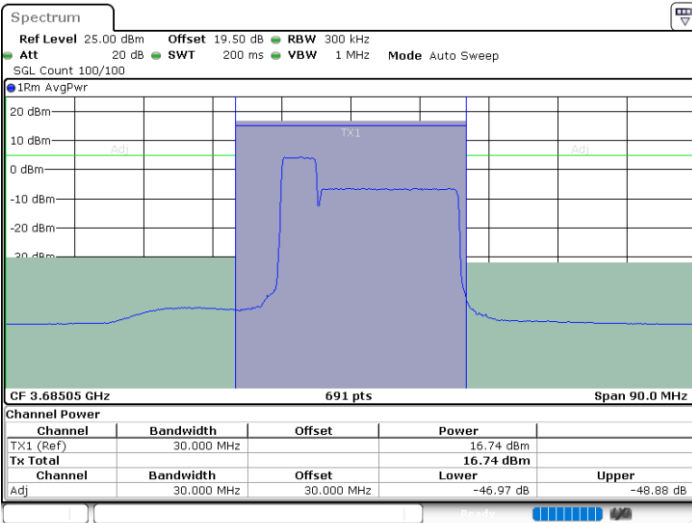

Highest Channel / FullIRB

N/A

Date: 12.APR.2024 18:22:14