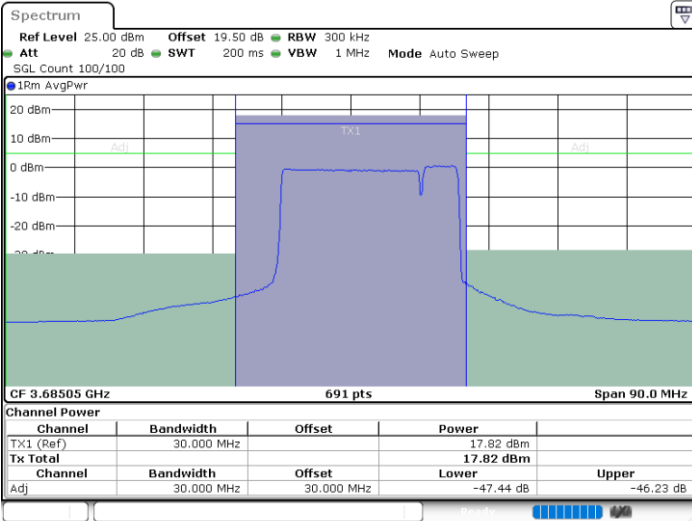

Highest Channel / 1RB99 and 1RB0

Date: 12.APR.2024 19:27:04

Date: 12.APR.2024 19:28:02

Highest Channel / FullRB

N/A

Date: 12.APR.2024 19:22:17

LTE Band 48C / 20MHz+10MHz

QPSK

Lowest Channel / 1RB0 and 1RB49

Lowest Channel / 1RB99 and 1RB0

Date: 12.APR.2024 21:02:38

Date: 12.APR.2024 21:03:36

Lowest Channel / FullIRB

N/A

Date: 12.APR.2024 20:57:50

LTE Band 48C / 20MHz+10MHz