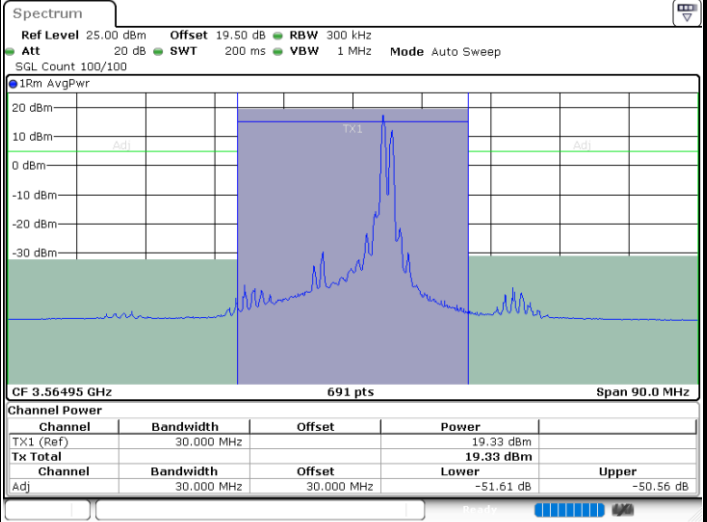

N/A

Date: 12.APR.2024 18:36:23

LTE Band 48C / 20MHz+5MHz

16QAM

Highest Channel / 1RB0 and 1RB24

Highest Channel / 1RB99 and 1RB0

Date: 12.APR.2024 19:26:07

Date: 12.APR.2024 19:28:59

Highest Channel / FullIRB

N/A

Date: 12.APR.2024 19:23:14

LTE Band 48C / 20MHz+10MHz

16QAM

Lowest Channel / 1RB0 and 1RB49

Lowest Channel / 1RB99 and 1RB0

Date: 12.APR.2024 21:01:41

Date: 12.APR.2024 21:04:33

Lowest Channel / FullIRB

N/A

Date: 12.APR.2024 20:58:47

LTE Band 48C / 20MHz+10MHz

16QAM

Middle Channel / 1RB0 and 1RB49

Middle Channel / 1RB99 and 1RB0