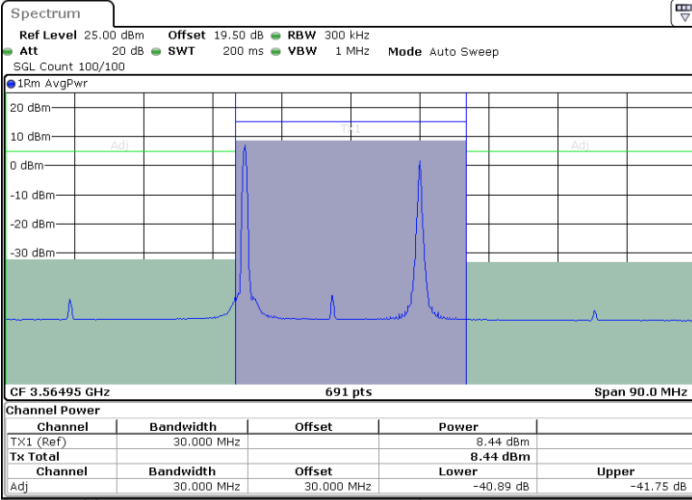

Middle Channel / FullIRB

N/A

Date: 12.APR.2024 23:35:39

LTE Band 48C / 20MHz+20MHz

16QAM

Highest Channel / 1RB0 and 1RB99

Highest Channel / 1RB99 and 1RB0

Date: 13.APR.2024 00:20:31

Date: 13.APR.2024 00:23:09

Highest Channel / FullIRB

N/A

Date: 13.APR.2024 00:17:53

LTE Band 48C / 5MHz+20MHz

64QAM

Lowest Channel / 1RB0 and 1RB99

Lowest Channel / 1RB24 and 1RB0

Date: 12.APR.2024 18:01:11

Date: 12.APR.2024 18:05:58

Lowest Channel / FullIRB

N/A

Date: 12.APR.2024 18:00:13

LTE Band 48C / 5MHz+20MHz

64QAM

Middle Channel / 1RB0 and 1RB99