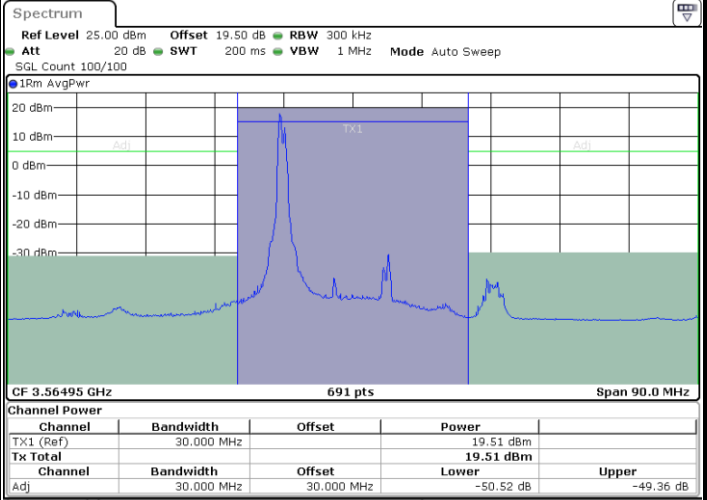

Date: 12.APR.2024 18:05:01