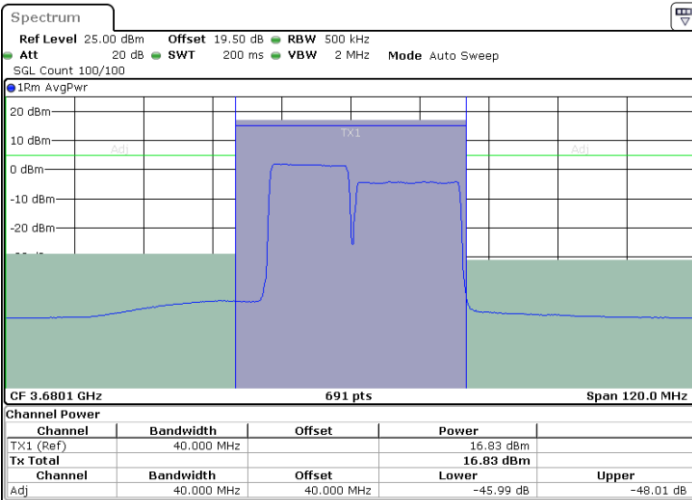

Middle Channel / 1RB0 and 1RB99

Middle Channel / 1RB74 and 1RB0

Date: 12.APR.2024 21:40:18

Date: 12.APR.2024 21:43:12

Middle Channel / FullIRB

N/A

Date: 12.APR.2024 21:37:21

LTE Band 48C / 15MHz+20MHz

16QAM

Highest Channel / 1RB0 and 1RB99

Highest Channel / 1RB74 and 1RB0

Date: 12.APR.2024 22:26:28

Date: 12.APR.2024 22:29:21

Highest Channel / FullIRB

N/A

Date: 12.APR.2024 22:23:35

LTE Band 48C / 20MHz+5MHz

16QAM

Lowest Channel / 1RB0 and 1RB24

Lowest Channel / 1RB99 and 1RB0

Date: 12.APR.2024 19:01:56

Date: 12.APR.2024 19:04:48

Lowest Channel / FullIRB

N/A