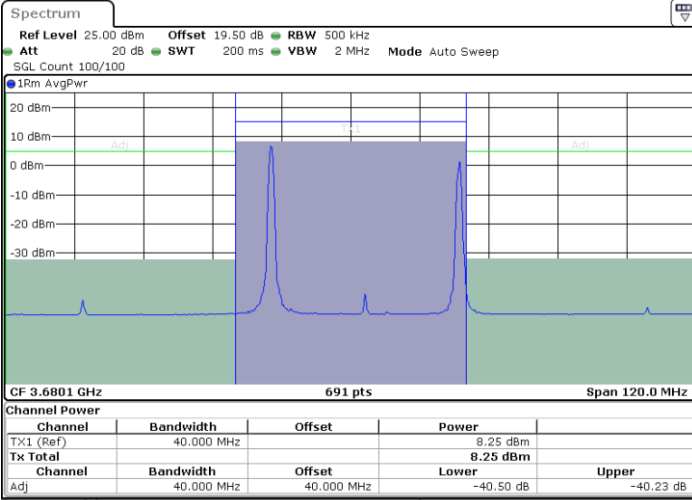

LTE Band 48C / 15MHz+20MHz

16QAM

Highest Channel / 1RB0 and 1RB99

Highest Channel / 1RB74 and 1RB0

Date: 12.APR.2024 22:26:28