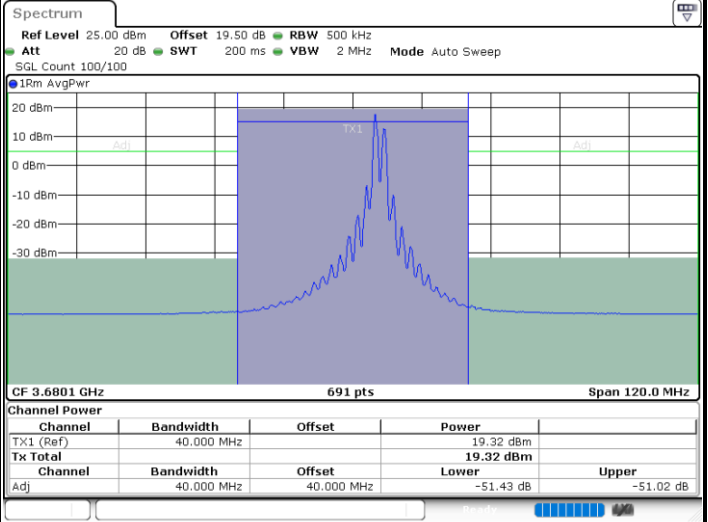

Middle Channel / FullIRB

N/A

Date: 12.APR.2024 22:35:16

LTE Band 48C / 20MHz+15MHz

QPSK

Highest Channel / 1RB0 and 1RB74

Highest Channel / 1RB99 and 1RB0

Date: 12.APR.2024 23:27:33

Date: 12.APR.2024 23:28:31

Highest Channel / FullRB

N/A

Date: 12.APR.2024 23:22:44

LTE Band 48C / 20MHz+20MHz

QPSK

Lowest Channel / 1RB0 and 1RB99

Lowest Channel / 1RB99 and 1RB0