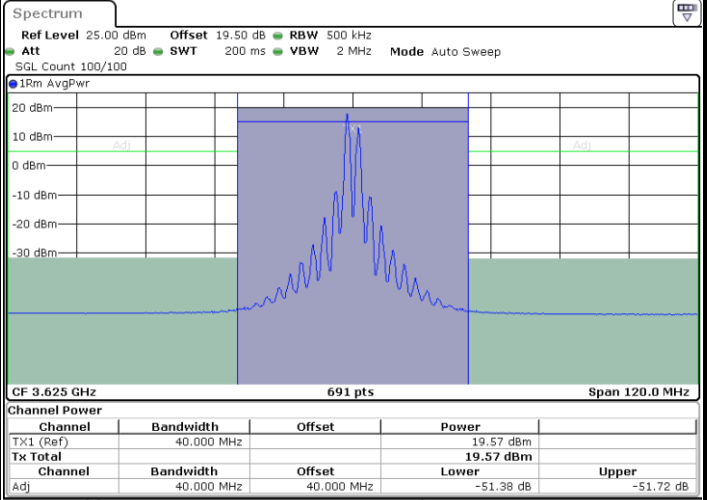

Date: 12.APR.2024 23:40:48