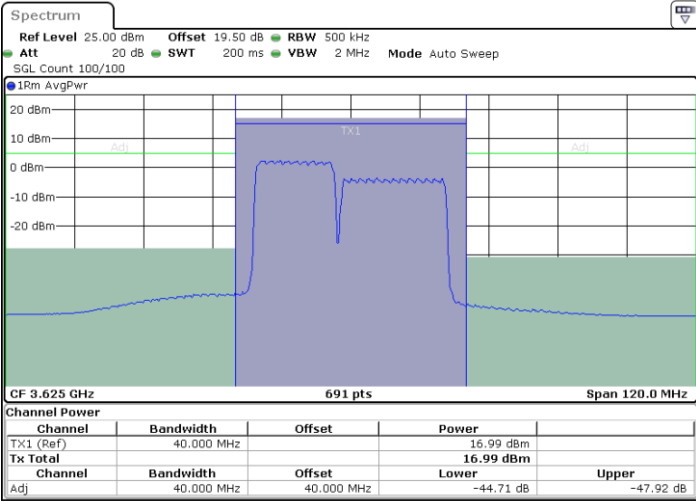

Lowest Channel / 1RB74 and 1RB0

Date: 12.APR.2024 22:04:43

Date: 12.APR.2024 22:07:37

Lowest Channel / FullIRB

N/A

Date: 12.APR.2024 22:01:49

LTE Band 48C / 15MHz+20MHz

16QAM

Middle Channel / 1RB0 and 1RB99

Middle Channel / 1RB74 and 1RB0

Date: 12.APR.2024 21:40:18

Date: 12.APR.2024 21:43:12

Middle Channel / FullIRB

N/A

Date: 12.APR.2024 21:37:21

LTE Band 48C / 15MHz+20MHz