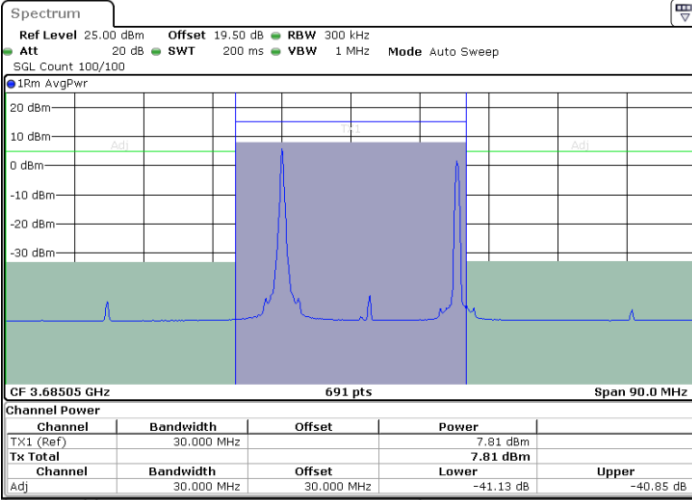

Date: 12.APR.2024 18:40:13

Date: 12.APR.2024 18:41:11

Middle Channel / FullIRB

N/A

Date: 12.APR.2024 18:35:26

LTE Band 48C / 20MHz+5MHz

QPSK

Highest Channel / 1RB0 and 1RB24

Highest Channel / 1RB99 and 1RB0

Date: 12.APR.2024 19:27:04

Date: 12.APR.2024 19:28:02

Highest Channel / FullRB

N/A

Date: 12.APR.2024 19:22:17

LTE Band 48C / 20MHz+10MHz

QPSK