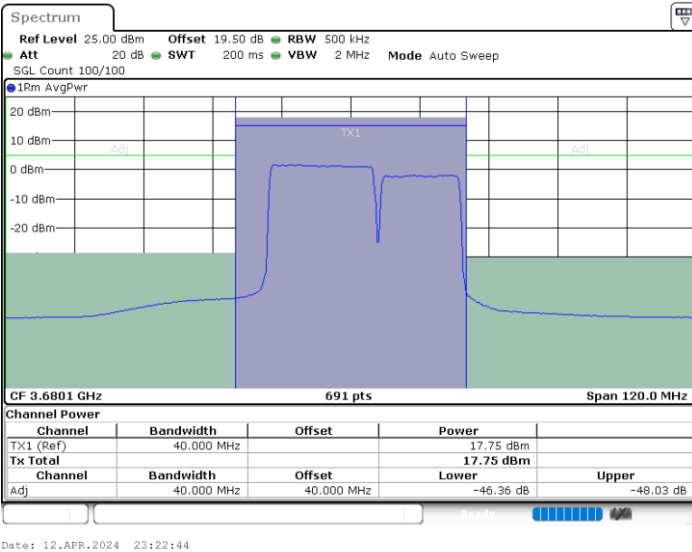

Middle Channel / FullIRB

N/A

Date: 12.APR.2024 22:35:16

LTE Band 48C / 20MHz+15MHz

QPSK

Highest Channel / 1RB0 and 1RB74

Highest Channel / 1RB99 and 1RB0

Date: 12.APR.2024 23:27:33

Date: 12.APR.2024 23:28:31

Highest Channel / FullRB

N/A

Date: 12.APR.2024 23:22:44

LTE Band 48C / 20MHz+20MHz

QPSK

Lowest Channel / 1RB0 and 1RB99

Lowest Channel / 1RB99 and 1RB0