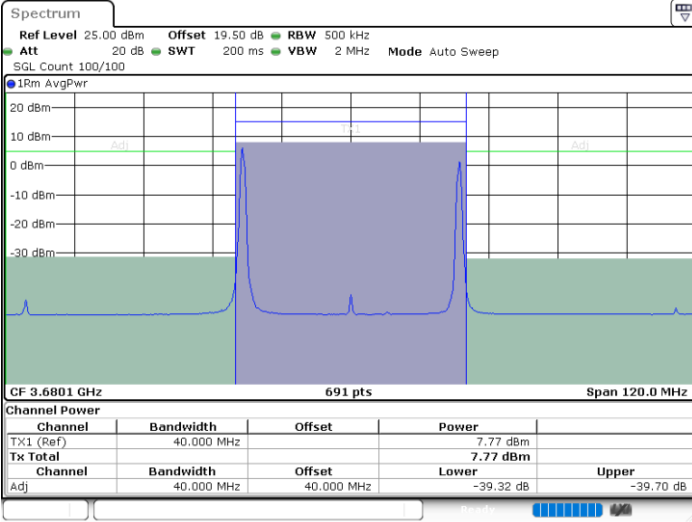

Middle Channel / 1RB99 and 1RB0

Date: 12.APR.2024 23:39:55

Date: 12.APR.2024 23:40:48

Middle Channel / FullIRB

N/A

Date: 12.APR.2024 23:34:46

LTE Band 48C / 20MHz+20MHz

QPSK

Highest Channel / 1RB0 and 1RB99

Highest Channel / 1RB99 and 1RB0

Date: 13.APR.2024 00:21:23

Date: 13.APR.2024 00:22:16

Highest Channel / FullRB

N/A

Date: 13.APR.2024 00:17:01

LTE Band 48C / 5MHz+20MHz