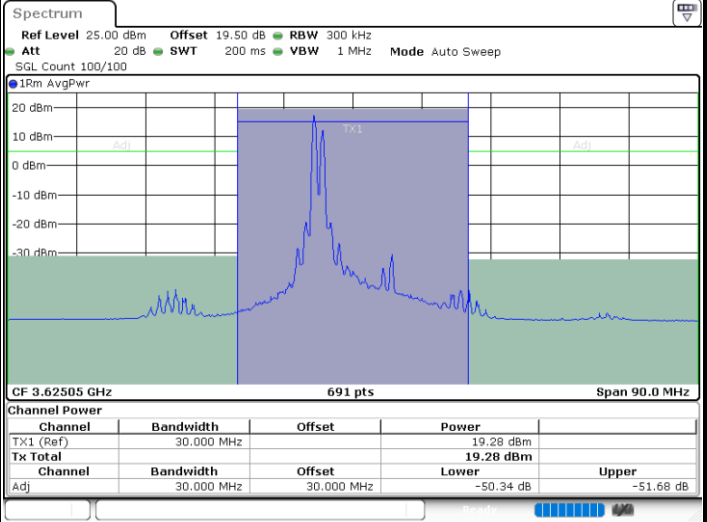

Lowest Channel / FullIRB

N/A

Date: 12.APR.2024 19:58:48

LTE Band 48C / 10MHz+20MHz

16QAM

Middle Channel / 1RB0 and 1RB9

Middle Channel / 1RB49 and 1RB0

Date: 12.APR.2024 19:38:42

Date: 12.APR.2024 19:41:35

Middle Channel / FullIRB

N/A

Date: 12.APR.2024 19:35:51

LTE Band 48C / 10MHz+20MHz

16QAM

Highest Channel / 1RB0 and 1RB99

Highest Channel / 1RB49 and 1RB0