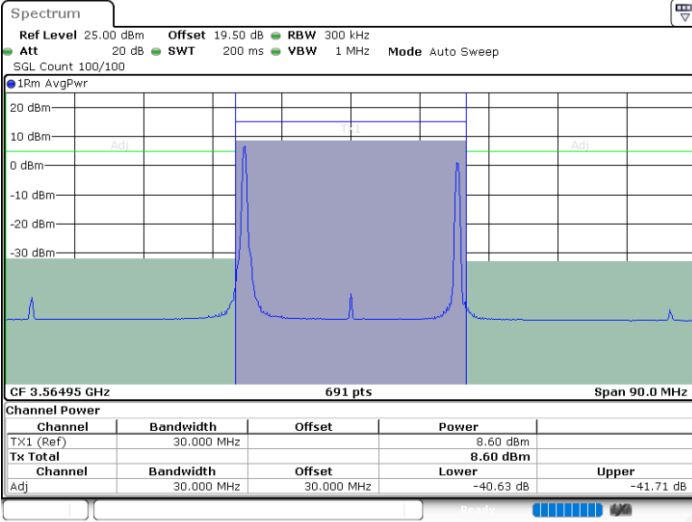

Highest Channel / FullIRB

N/A

Date: 12.APR.2024 19:23:14

LTE Band 48C / 20MHz+10MHz

16QAM

Lowest Channel / 1RB0 and 1RB49

Lowest Channel / 1RB99 and 1RB0

Date: 12.APR.2024 21:01:41

Date: 12.APR.2024 21:04:33

Lowest Channel / FullIRB

N/A

Date: 12.APR.2024 20:58:47

LTE Band 48C / 20MHz+10MHz

16QAM

Middle Channel / 1RB0 and 1RB49

Middle Channel / 1RB99 and 1RB0