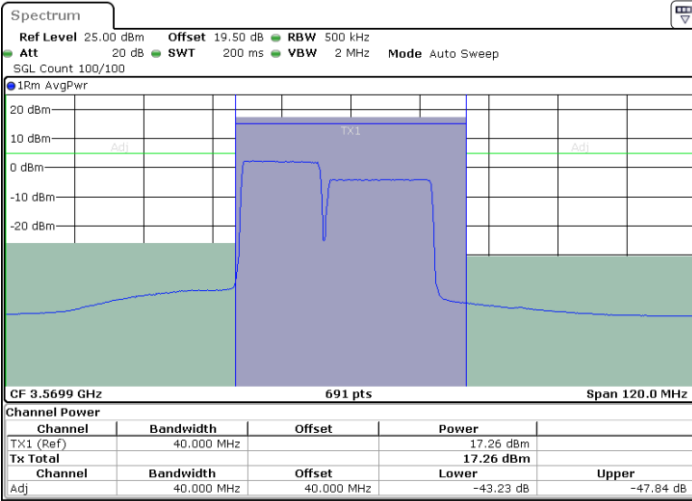

Date: 12.APR.2024 20:26:01

Date: 12.APR.2024 20:28:53

Highest Channel / FullIRB

N/A

Date: 12.APR.2024 20:23:08

LTE Band 48C / 15MHz+20MHz

16QAM

Lowest Channel / 1RB0 and 1RB99

Lowest Channel / 1RB74 and 1RB0

Date: 12.APR.2024 22:04:43

Date: 12.APR.2024 22:07:37

Lowest Channel / FullIRB

N/A

Date: 12.APR.2024 22:01:49

LTE Band 48C / 15MHz+20MHz

16QAM

Middle Channel / 1RB0 and 1RB99

Middle Channel / 1RB74 and 1RB0

Date: 12.APR.2024 21:40:18

Date: 12.APR.2024 21:43:12

Middle Channel / FullIRB

N/A

Date: 12.APR.2024 21:37:21

LTE Band 48C / 15MHz+20MHz