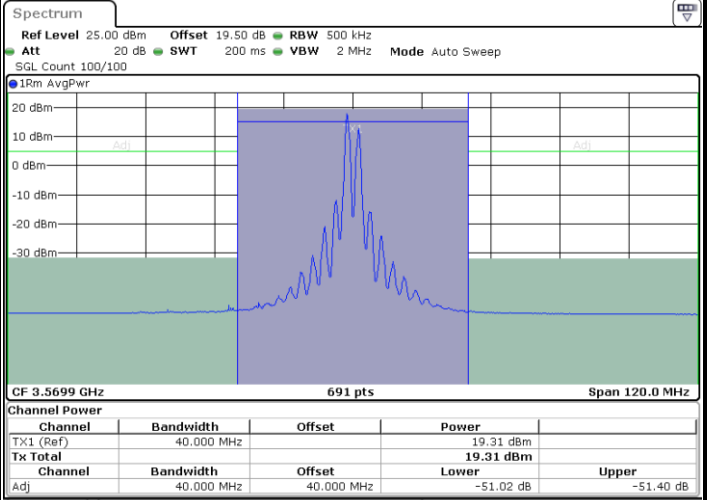

LTE Band 48C / 20MHz+15MHz

16QAM

Highest Channel / 1RB0 and 1RB74

Highest Channel / 1RB99 and 1RB0

Date: 12.APR.2024 23:26:35

Date: 12.APR.2024 23:29:28

Highest Channel / FullIRB

N/A

Date: 12.APR.2024 23:23:42

LTE Band 48C / 20MHz+20MHz

16QAM

Lowest Channel / 1RB0 and 1RB99

Lowest Channel / 1RB99 and 1RB0

Date: 13.APR.2024 00:00:25

Date: 13.APR.2024 00:03:04

Lowest Channel / FullIRB