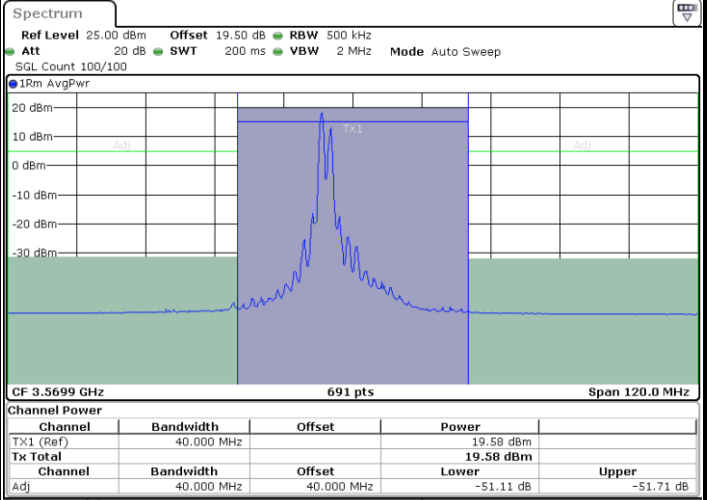

Date: 12.APR.2024 19:41:35

Middle Channel / FullIRB

N/A

Date: 12.APR.2024 19:35:51

LTE Band 48C / 10MHz+20MHz

16QAM

Highest Channel / 1RB0 and 1RB99

Highest Channel / 1RB49 and 1RB0

Date: 12.APR.2024 20:26:01

Date: 12.APR.2024 20:28:53

Highest Channel / FullIRB

N/A

Date: 12.APR.2024 20:23:08

LTE Band 48C / 15MHz+20MHz

16QAM

Lowest Channel / 1RB0 and 1RB99

Lowest Channel / 1RB74 and 1RB0

Date: 12.APR.2024 22:04:43

Date: 12.APR.2024 22:07:37

Lowest Channel / FullIRB

N/A

Date: 12.APR.2024 22:01:49

LTE Band 48C / 15MHz+20MHz

16QAM