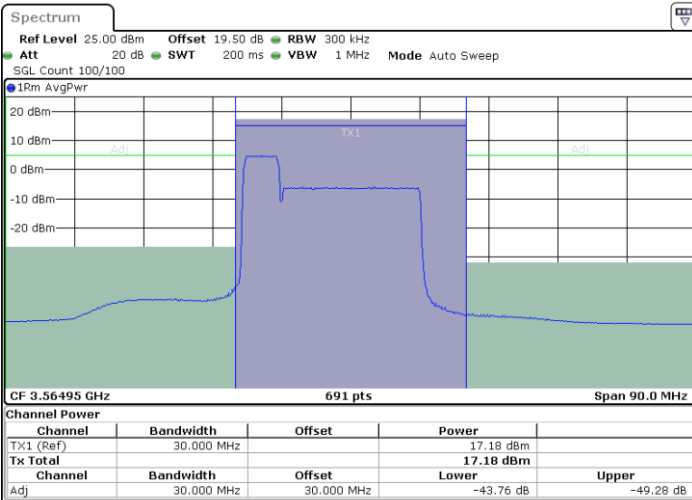

Highest Channel / 1RB0 and 1RB99

Highest Channel / 1RB99 and 1RB0

Date: 13.APR.2024 00:21:23

Date: 13.APR.2024 00:22:16

Highest Channel / FullRB

N/A

Date: 13.APR.2024 00:17:01

LTE Band 48C / 5MHz+20MHz

16QAM

Lowest Channel / 1RB0 and 1RB99

Lowest Channel / 1RB24 and 1RB0

Date: 12.APR.2024 18:02:08

Date: 12.APR.2024 18:05:01

Lowest Channel / FullIRB

N/A

Date: 12.APR.2024 17:59:16

Date: 12.APR.2024 15:06:20

LTE Band 48C / 5MHz+20MHz

16QAM

Highest Channel / 1RB0 and 1RB99

Highest Channel / 1RB24 and 1RB0

Date: 12.APR.2024 18:25:06

Date: 12.APR.2024 18:28:54

Highest Channel / FullIRB