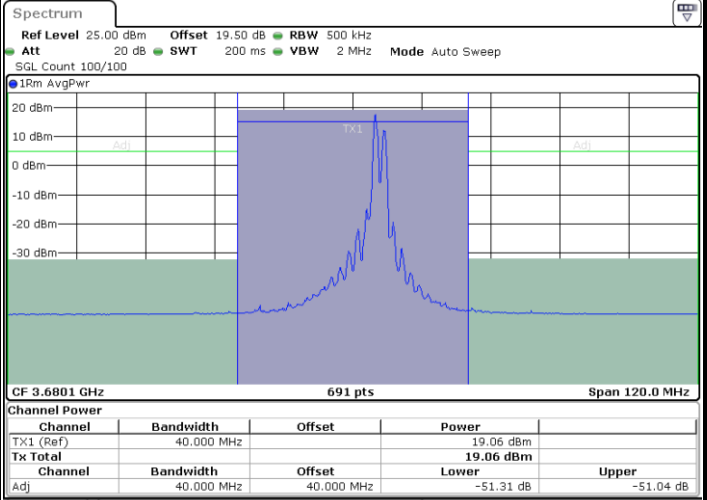

LTE Band 48C / 20MHz+15MHz

16QAM

Highest Channel / 1RB0 and 1RB74

Highest Channel / 1RB99 and 1RB0

Date: 12.APR.2024 23:26:35

Date: 12.APR.2024 23:29:28

Highest Channel / FullIRB

N/A

Date: 12.APR.2024 23:23:42

LTE Band 48C / 20MHz+20MHz

16QAM

Lowest Channel / 1RB0 and 1RB99

Lowest Channel / 1RB99 and 1RB0

Date: 13.APR.2024 00:00:25

Date: 13.APR.2024 00:03:04

Lowest Channel / FullIRB