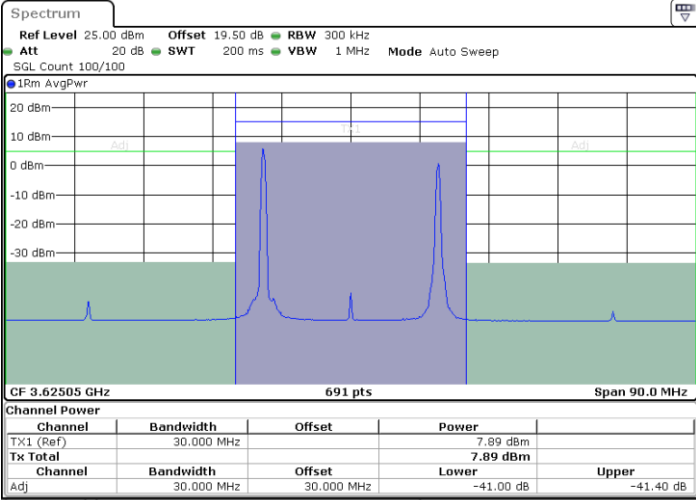

Date: 13.APR.2024 00:23:09

Highest Channel / FullIRB

N/A

Date: 13.APR.2024 00:17:53

LTE Band 48C / 5MHz+20MHz

64QAM

Lowest Channel / 1RB0 and 1RB99

Lowest Channel / 1RB24 and 1RB0

Date: 12.APR.2024 18:01:11

Date: 12.APR.2024 18:05:58

Lowest Channel / FullIRB

N/A

Date: 12.APR.2024 18:00:13

LTE Band 48C / 5MHz+20MHz

64QAM

Middle Channel / 1RB0 and 1RB99

Middle Channel / 1RB24 and 1RB0

Date: 12.APR.2024 15:08:15

Date: 12.APR.2024 17:41:40

Middle Channel / FullIRB

N/A

Date: 12.APR.2024 15:07:18

LTE Band 48C / 5MHz+20MHz

64QAM

Highest Channel / 1RB0 and 1RB99

Highest Channel / 1RB24 and 1RB0

Date: 12.APR.2024 18:24:09

Date: 12.APR.2024 18:29:52

Highest Channel / FullRB

N/A

Date: 12.APR.2024 18:23:11

LTE Band 48C / 10MHz+20MHz