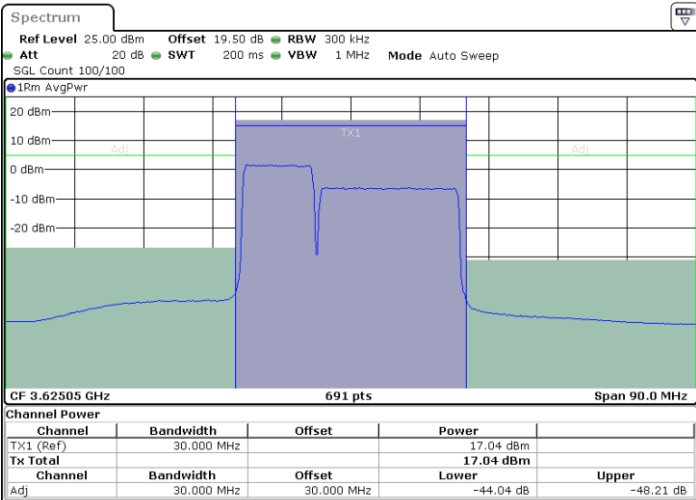

Highest Channel / 1RB0 and 1RB99

Highest Channel / 1RB24 and 1RB0

Date: 12.APR.2024 18:24:09

Date: 12.APR.2024 18:29:52

Highest Channel / FullRB

N/A

Date: 12.APR.2024 18:23:11

LTE Band 48C / 10MHz+20MHz

64QAM

Lowest Channel / 1RB0 and 1RB99

Lowest Channel / 1RB49 and 1RB0

Date: 12.APR.2024 20:00:43

Date: 12.APR.2024 20:05:31

Lowest Channel / FullIRB

N/A

Date: 12.APR.2024 19:59:45

LTE Band 48C / 10MHz+20MHz

64QAM

Middle Channel / 1RB0 and 1RB9

Middle Channel / 1RB49 and 1RB0

Date: 12.APR.2024 19:37:45

Date: 12.APR.2024 19:42:32

Middle Channel / FullIRB

N/A