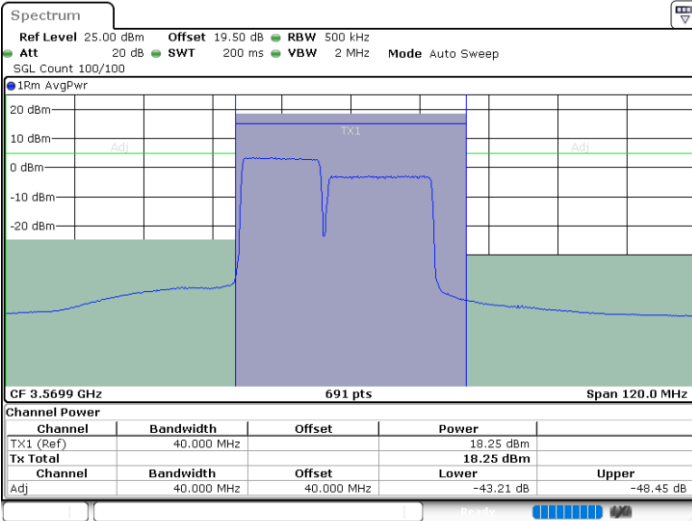

LTE Band 48C / 15MHz+20MHz

QPSK

Lowest Channel / 1RB0 and 1RB99

Lowest Channel / 1RB74 and 1RB0

Date: 12.APR.2024 22:05:41

Date: 12.APR.2024 22:06:39

Lowest Channel / FullIRB

N/A