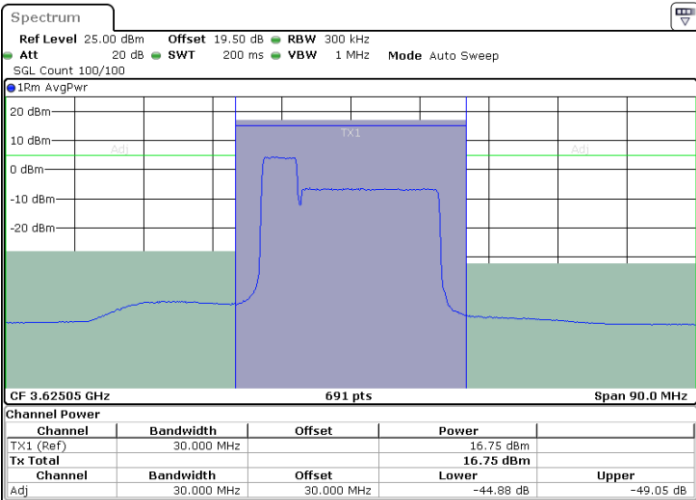

Date: 13.APR.2024 00:23:09

Highest Channel / FullIRB

N/A

Date: 13.APR.2024 00:17:53

LTE Band 48C / 5MHz+20MHz

64QAM

Lowest Channel / 1RB0 and 1RB99

Lowest Channel / 1RB24 and 1RB0

Date: 12.APR.2024 18:01:11

Date: 12.APR.2024 18:05:58

Lowest Channel / FullIRB

N/A

Date: 12.APR.2024 18:00:13

LTE Band 48C / 5MHz+20MHz

64QAM

Middle Channel / 1RB0 and 1RB99

Middle Channel / 1RB24 and 1RB0

Date: 12.APR.2024 15:08:15

Date: 12.APR.2024 17:41:40

Middle Channel / FullIRB

N/A

Date: 12.APR.2024 15:07:18

LTE Band 48C / 5MHz+20MHz

64QAM

Highest Channel / 1RB0 and 1RB99

Highest Channel / 1RB24 and 1RB0

Date: 12.APR.2024 18:24:09

Date: 12.APR.2024 18:29:52

Highest Channel / FullRB

N/A

Date: 12.APR.2024 18:23:11

LTE Band 48C / 10MHz+20MHz