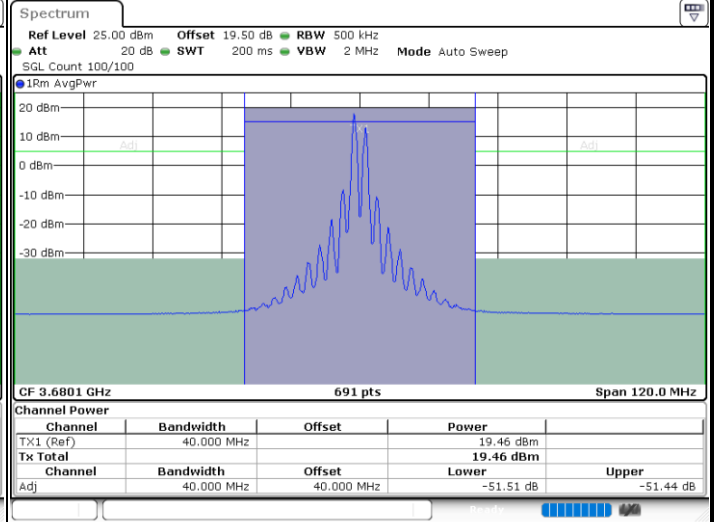

Middle Channel / 1RB99 and 1RB0

Date: 12.APR.2024 23:39:55

Date: 12.APR.2024 23:40:48

Middle Channel / FullIRB

N/A

Date: 12.APR.2024 23:34:46

LTE Band 48C / 20MHz+20MHz

QPSK

Highest Channel / 1RB0 and 1RB99

Highest Channel / 1RB99 and 1RB0

Date: 13.APR.2024 00:21:23

Date: 13.APR.2024 00:22:16

Highest Channel / FullRB

N/A

Date: 13.APR.2024 00:17:01

LTE Band 48C / 5MHz+20MHz