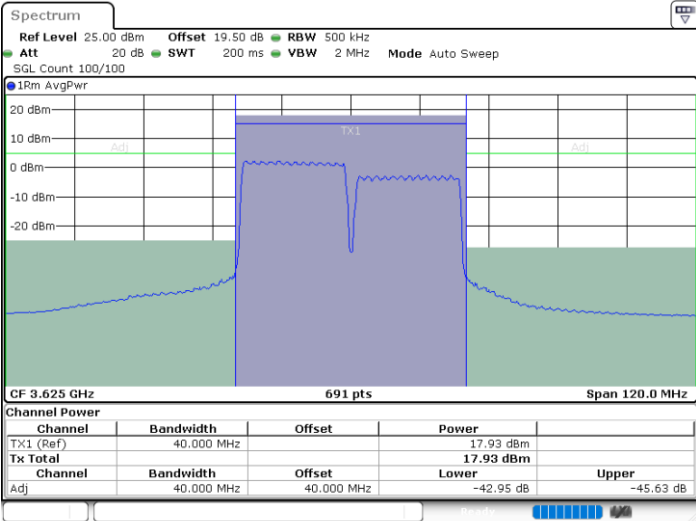

Middle Channel / 1RB99 and 1RB0

Date: 12.APR.2024 23:39:55

Date: 12.APR.2024 23:40:48

Middle Channel / FullIRB

N/A

Date: 12.APR.2024 23:34:46

LTE Band 48C / 20MHz+20MHz

QPSK

Highest Channel / 1RB0 and 1RB99

Highest Channel / 1RB99 and 1RB0

Date: 13.APR.2024 00:21:23

Date: 13.APR.2024 00:22:16

Highest Channel / FullRB

N/A

Date: 13.APR.2024 00:17:01

LTE Band 48C / 5MHz+20MHz