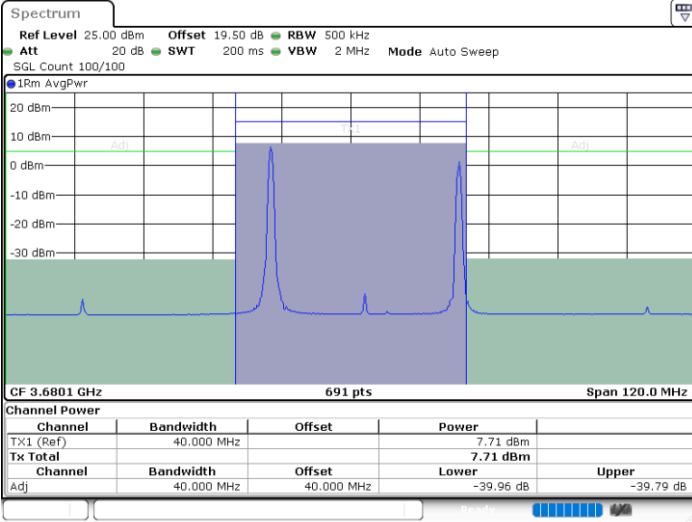

Middle Channel / FullIRB

N/A

Date: 12.APR.2024 22:35:16

LTE Band 48C / 20MHz+15MHz

QPSK

Highest Channel / 1RB0 and 1RB74

Highest Channel / 1RB99 and 1RB0

Date: 12.APR.2024 23:27:33

Date: 12.APR.2024 23:28:31

Highest Channel / FullRB

N/A

Date: 12.APR.2024 23:22:44

LTE Band 48C / 20MHz+20MHz

QPSK

Lowest Channel / 1RB0 and 1RB99

Lowest Channel / 1RB99 and 1RB0