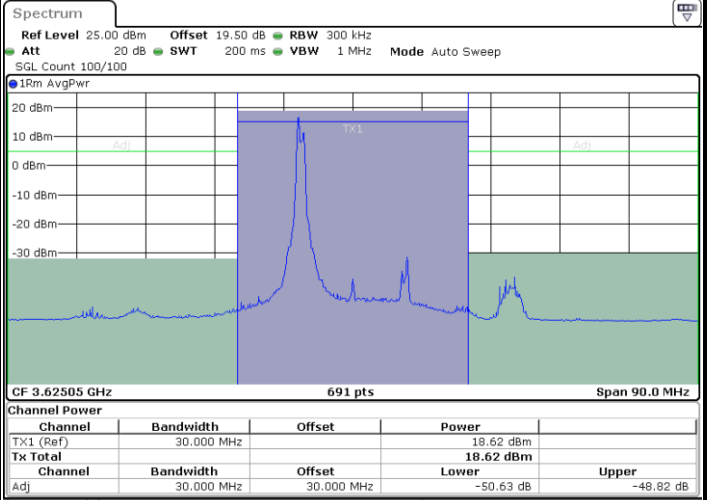

LTE Band 48C / 5MHz+20MHz

16QAM

Middle Channel / 1RB0 and 1RB99

Middle Channel / 1RB24 and 1RB0

Date: 12.APR.2024 15:09:13

Date: 14.APR.2024 09:41:03