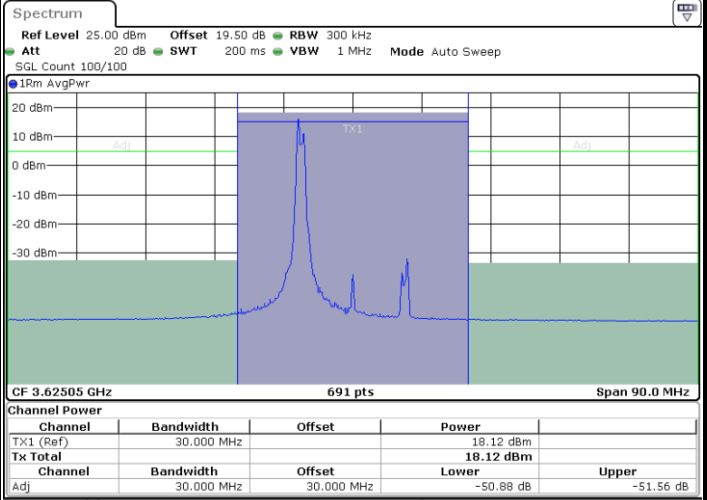

Date: 12.APR.2024 17:41:40