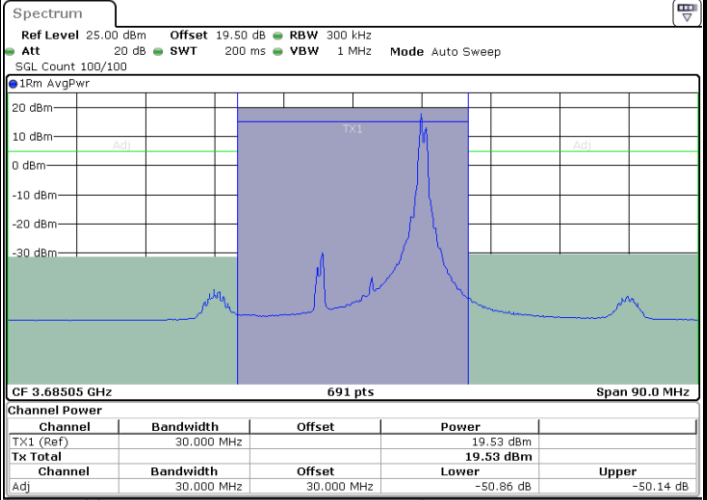

Date: 12.APR.2024 18:40:13

Date: 12.APR.2024 18:41:11

Middle Channel / FullIRB

N/A

Date: 12.APR.2024 18:35:26

LTE Band 48C / 20MHz+5MHz

QPSK

Highest Channel / 1RB0 and 1RB24

Highest Channel / 1RB99 and 1RB0

Date: 12.APR.2024 19:27:04

Date: 12.APR.2024 19:28:02

Highest Channel / FullRB

N/A

Date: 12.APR.2024 19:22:17

LTE Band 48C / 20MHz+10MHz

QPSK