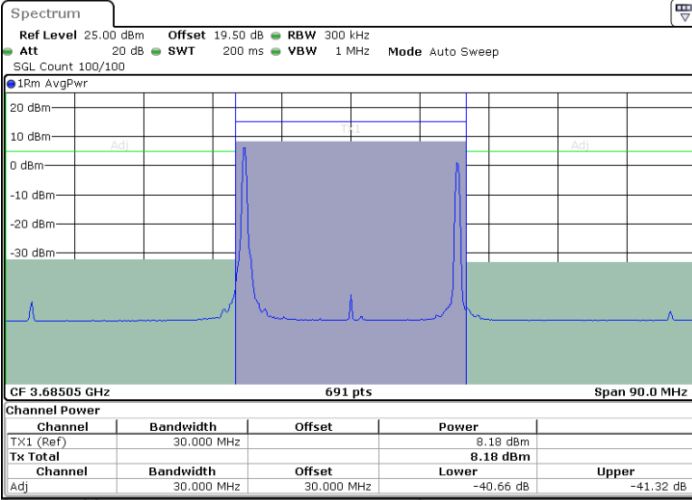

Date: 12.APR.2024 20:38:38

Date: 12.APR.2024 20:41:30

Middle Channel / FullIRB

N/A

Date: 12.APR.2024 20:35:45

LTE Band 48C / 20MHz+10MHz

16QAM

Highest Channel / 1RB0 and 1RB49

Highest Channel / 1RB99 and 1RB0

Date: 12.APR.2024 21:26:50

Date: 12.APR.2024 21:29:42

Highest Channel / FullIRB

N/A

Date: 12.APR.2024 21:23:04

LTE Band 48C / 20MHz+15MHz

16QAM