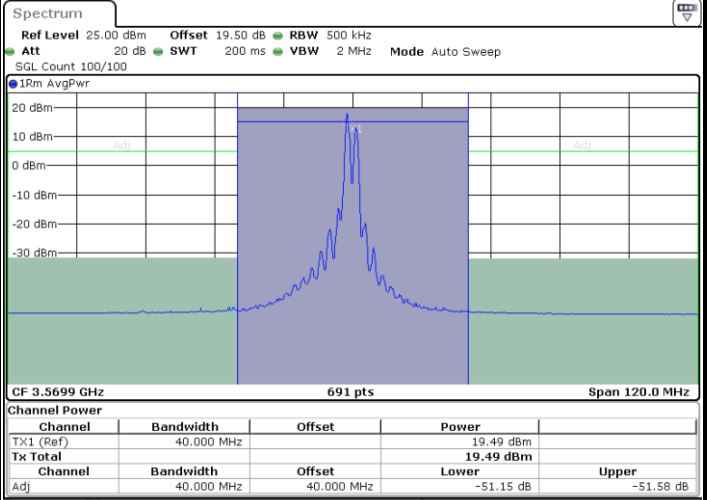

Date: 12.APR.2024 20:38:38

Date: 12.APR.2024 20:41:30

Middle Channel / FullIRB

N/A

Date: 12.APR.2024 20:35:45

LTE Band 48C / 20MHz+10MHz

16QAM

Highest Channel / 1RB0 and 1RB49

Highest Channel / 1RB99 and 1RB0

Date: 12.APR.2024 21:26:50

Date: 12.APR.2024 21:29:42

Highest Channel / FullIRB

N/A

Date: 12.APR.2024 21:23:04

LTE Band 48C / 20MHz+15MHz

16QAM

Lowest Channel / 1RB0 and 1RB74

Lowest Channel / 1RB99 and 1RB0

Date: 12.APR.2024 23:03:29

Date: 12.APR.2024 23:06:23

Lowest Channel / FullIRB

N/A

Date: 12.APR.2024 23:00:35

LTE Band 48C / 20MHz+15MHz