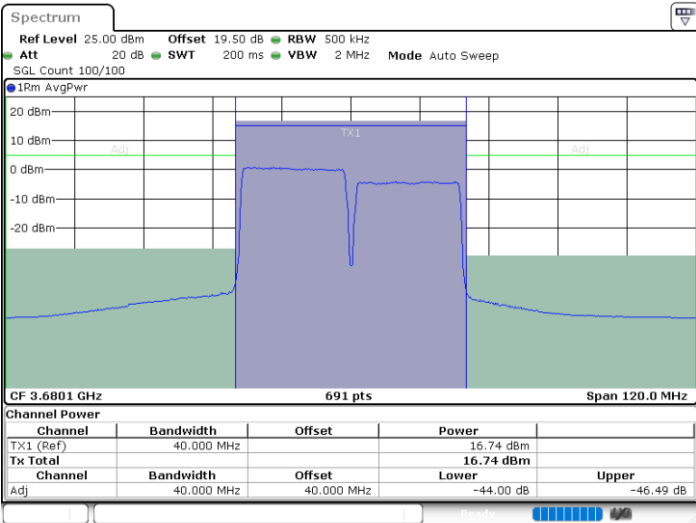

Middle Channel / FullIRB

N/A

Date: 12.APR.2024 23:35:39

LTE Band 48C / 20MHz+20MHz

16QAM

Highest Channel / 1RB0 and 1RB99

Highest Channel / 1RB99 and 1RB0

Date: 13.APR.2024 00:20:31

Date: 13.APR.2024 00:23:09

Highest Channel / FullIRB

N/A

Date: 13.APR.2024 00:17:53

LTE Band 48C / 5MHz+20MHz

64QAM

Lowest Channel / 1RB0 and 1RB99

Lowest Channel / 1RB24 and 1RB0