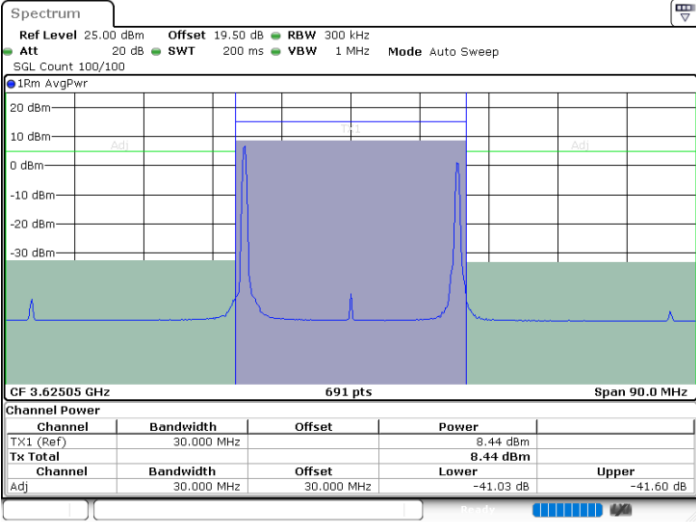

Lowest Channel / FullIRB

N/A

Date: 12.APR.2024 19:58:48

LTE Band 48C / 10MHz+20MHz

16QAM

Middle Channel / 1RB0 and 1RB9

Middle Channel / 1RB49 and 1RB0

Date: 12.APR.2024 19:38:42

Date: 12.APR.2024 19:41:35

Middle Channel / FullIRB

N/A

Date: 12.APR.2024 19:35:51

LTE Band 48C / 10MHz+20MHz

16QAM

Highest Channel / 1RB0 and 1RB99

Highest Channel / 1RB49 and 1RB0