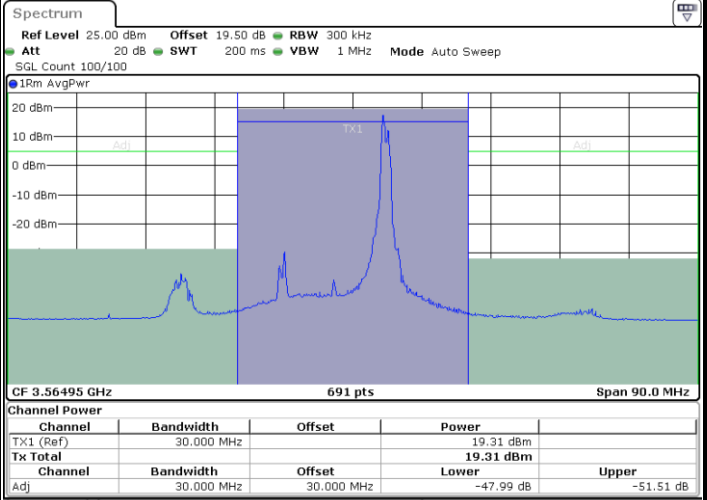

LTE Band 48C / 20MHz+5MHz

16QAM

Lowest Channel / 1RB0 and 1RB24

Lowest Channel / 1RB99 and 1RB0

Date: 12.APR.2024 19:01:56

Date: 12.APR.2024 19:04:48

Lowest Channel / FullIRB

N/A