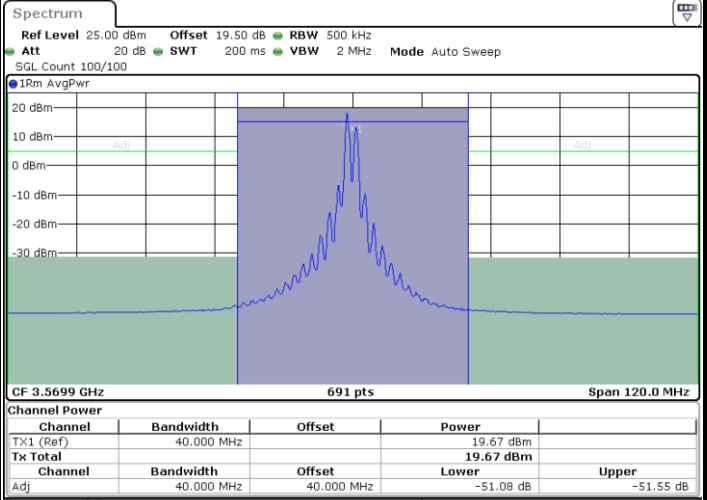

LTE Band 48C / 20MHz+10MHz

QPSK

Highest Channel / 1RB0 and 1RB49

Highest Channel / 1RB99 and 1RB0

Date: 12.APR.2024 21:27:48

Date: 12.APR.2024 21:28:45

Highest Channel / FullRB

N/A

Date: 12.APR.2024 21:22:07

LTE Band 48C / 20MHz+15MHz

QPSK

Lowest Channel / 1RB0 and 1RB74

Lowest Channel / 1RB99 and 1RB0

Date: 12.APR.2024 23:04:27

Date: 12.APR.2024 23:05:25

Lowest Channel / FullIRB