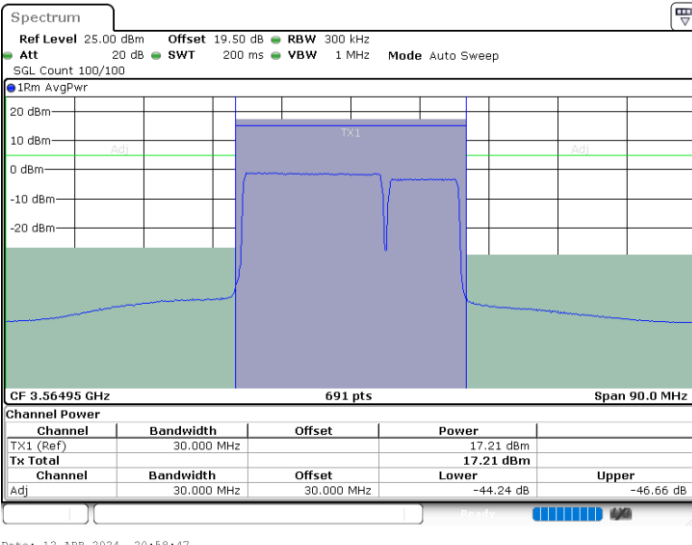

Highest Channel / FullIRB

N/A

Date: 12.APR.2024 19:23:14

LTE Band 48C / 20MHz+10MHz

16QAM

Lowest Channel / 1RB0 and 1RB49

Lowest Channel / 1RB99 and 1RB0

Date: 12.APR.2024 21:01:41

Date: 12.APR.2024 21:04:33

Lowest Channel / FullIRB

N/A

Date: 12.APR.2024 20:58:47

LTE Band 48C / 20MHz+10MHz

16QAM

Middle Channel / 1RB0 and 1RB49

Middle Channel / 1RB99 and 1RB0