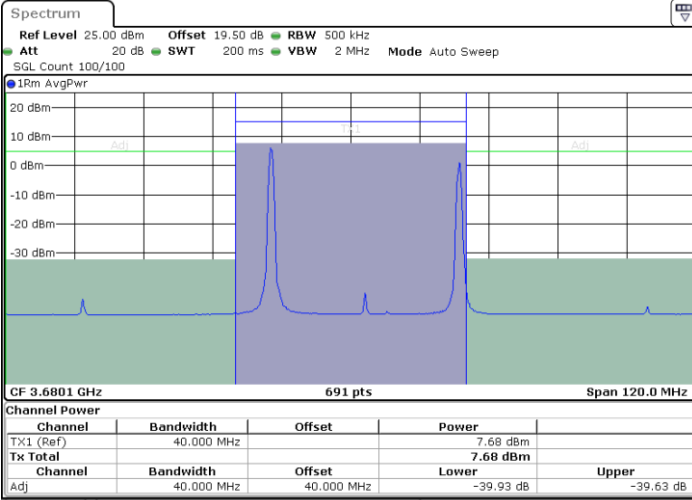

N/A

Date: 12.APR.2024 21:36:23

LTE Band 48C / 15MHz+20MHz

QPSK

Highest Channel / 1RB0 and 1RB99

Highest Channel / 1RB74 and 1RB0

Date: 12.APR.2024 22:27:26

Date: 12.APR.2024 22:28:24

Highest Channel / FullRB

N/A

Date: 12.APR.2024 22:22:37

LTE Band 48C / 20MHz+5MHz

QPSK

Lowest Channel / 1RB0 and 1RB24

Lowest Channel / 1RB99 and 1RB0

Date: 12.APR.2024 19:02:53