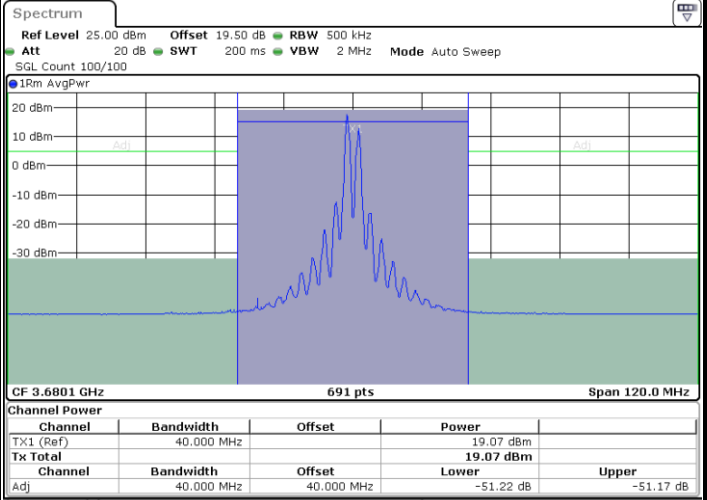

Middle Channel / FullIRB

N/A

Date: 12.APR.2024 23:35:39

LTE Band 48C / 20MHz+20MHz

16QAM

Highest Channel / 1RB0 and 1RB99

Highest Channel / 1RB99 and 1RB0

Date: 13.APR.2024 00:20:31

Date: 13.APR.2024 00:23:09

Highest Channel / FullIRB

N/A

Date: 13.APR.2024 00:17:53

LTE Band 48C / 5MHz+20MHz

64QAM

Lowest Channel / 1RB0 and 1RB99

Lowest Channel / 1RB24 and 1RB0