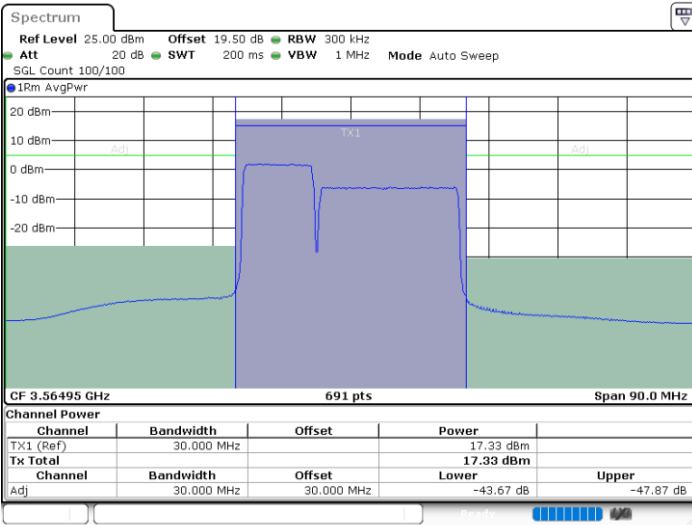

Date: 12.APR.2024 15:06:20

LTE Band 48C / 5MHz+20MHz

16QAM

Highest Channel / 1RB0 and 1RB99

Highest Channel / 1RB24 and 1RB0

Date: 12.APR.2024 18:25:06

Date: 12.APR.2024 18:28:54

Highest Channel / FullIRB

N/A

Date: 12.APR.2024 18:22:14

LTE Band 48C / 10MHz+20MHz

16QAM

Lowest Channel / 1RB0 and 1RB99

Lowest Channel / 1RB49 and 1RB0

Date: 12.APR.2024 20:01:41

Date: 12.APR.2024 20:04:33

Lowest Channel / FullIRB

N/A

Date: 12.APR.2024 19:58:48

LTE Band 48C / 10MHz+20MHz

16QAM

Middle Channel / 1RB0 and 1RB9

Middle Channel / 1RB49 and 1RB0

Date: 12.APR.2024 19:38:42