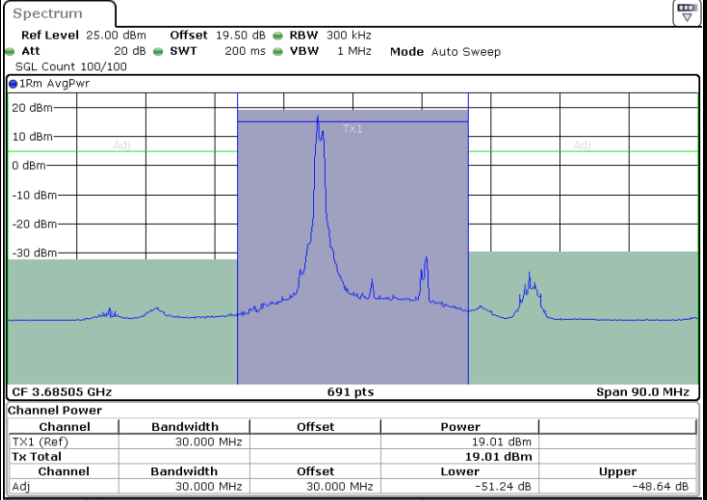

Date: 12.APR.2024 15:06:20

LTE Band 48C / 5MHz+20MHz

16QAM

Highest Channel / 1RB0 and 1RB99

Highest Channel / 1RB24 and 1RB0

Date: 12.APR.2024 18:25:06

Date: 12.APR.2024 18:28:54

Highest Channel / FullIRB