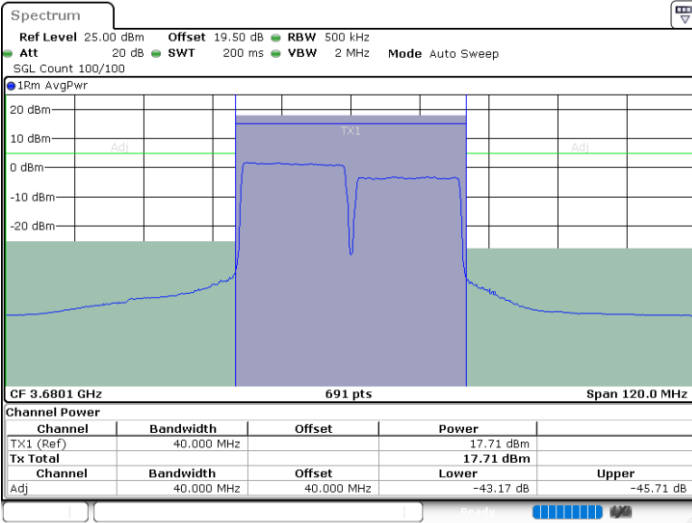

Highest Channel / 1RB0 and 1RB99

Highest Channel / 1RB99 and 1RB0

Date: 13.APR.2024 00:21:23

Date: 13.APR.2024 00:22:16

Highest Channel / FullRB

N/A

Date: 13.APR.2024 00:17:01

LTE Band 48C / 5MHz+20MHz