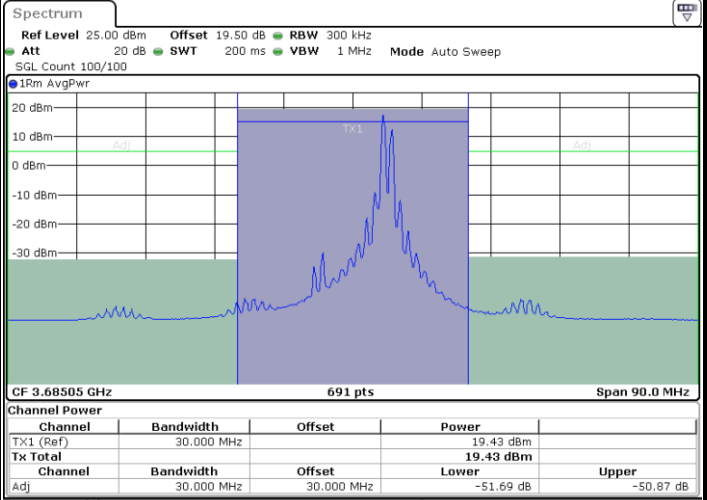

Lowest Channel / 1RB0 and 1RB49

Lowest Channel / 1RB99 and 1RB0

Date: 12.APR.2024 21:02:38

Date: 12.APR.2024 21:03:36

Lowest Channel / FullIRB

N/A

Date: 12.APR.2024 20:57:50

LTE Band 48C / 20MHz+10MHz

LTE Band 48C / 20MHz+10MHz

QPSK

Highest Channel / 1RB0 and 1RB49

Highest Channel / 1RB99 and 1RB0

Date: 12.APR.2024 21:27:48

Date: 12.APR.2024 21:28:45

Highest Channel / FullRB

N/A