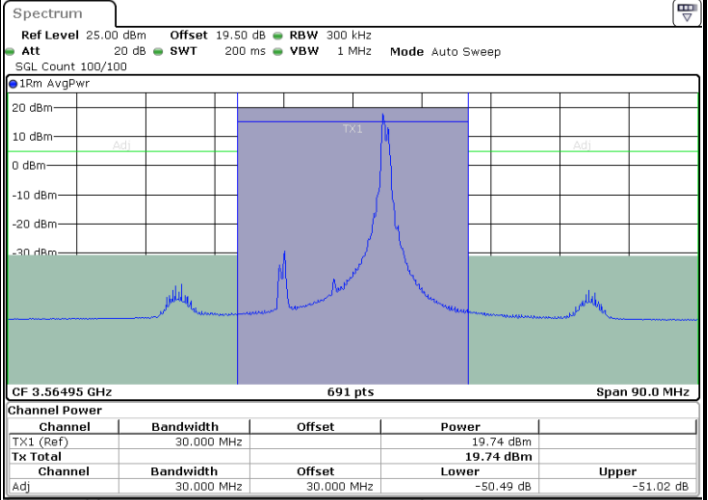

Highest Channel / FullRB

N/A

Date: 12.APR.2024 22:22:37

LTE Band 48C / 20MHz+5MHz

QPSK

Lowest Channel / 1RB0 and 1RB24

Lowest Channel / 1RB99 and 1RB0

Date: 12.APR.2024 19:02:53