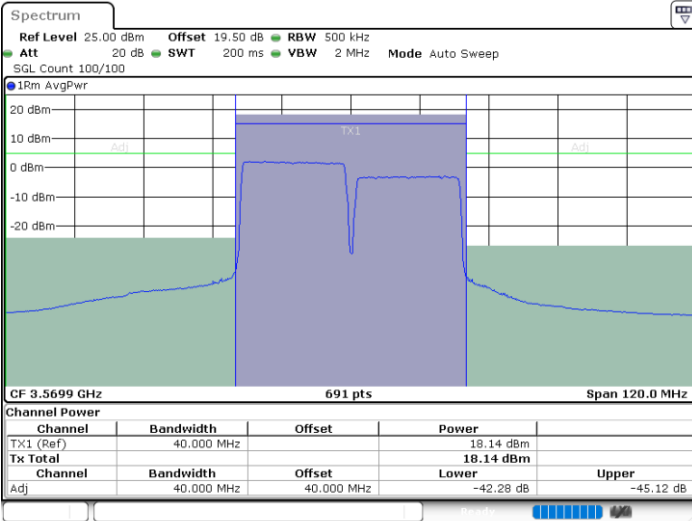

Middle Channel / FullIRB

N/A

Date: 12.APR.2024 22:35:16

LTE Band 48C / 20MHz+15MHz

QPSK

Highest Channel / 1RB0 and 1RB74

Highest Channel / 1RB99 and 1RB0

Date: 12.APR.2024 23:27:33

Date: 12.APR.2024 23:28:31

Highest Channel / FullRB

N/A

Date: 12.APR.2024 23:22:44

LTE Band 48C / 20MHz+20MHz

QPSK

Lowest Channel / 1RB0 and 1RB99

Lowest Channel / 1RB99 and 1RB0

Date: 13.APR.2024 00:01:18

Date: 13.APR.2024 00:02:11

Lowest Channel / FullIRB

N/A

Date: 12.APR.2024 23:56:54

LTE Band 48C / 20MHz+20MHz

QPSK

MiddleChannel / 1RB0 and 1RB99