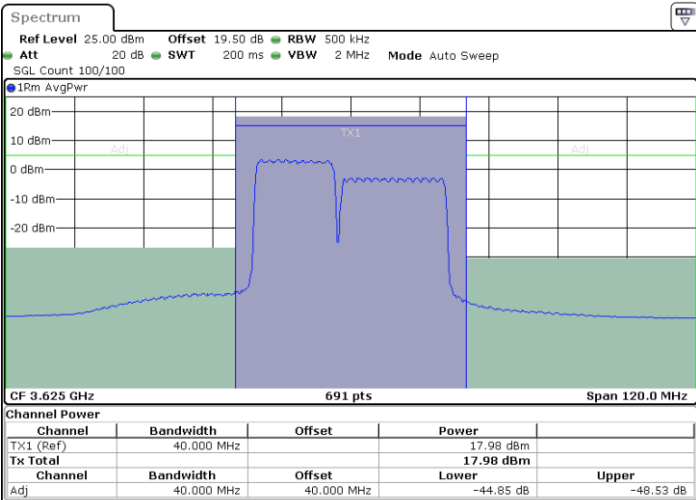

Date: 12.APR.2024 22:00:51

LTE Band 48C / 15MHz+20MHz

QPSK

Middle Channel / 1RB0 and 1RB99

Middle Channel / 1RB74 and 1RB0

Date: 12.APR.2024 21:41:16

Date: 12.APR.2024 21:42:14

Middle Channel / FullIRB

N/A

Date: 12.APR.2024 21:36:23

LTE Band 48C / 15MHz+20MHz

QPSK

Highest Channel / 1RB0 and 1RB99

Highest Channel / 1RB74 and 1RB0

Date: 12.APR.2024 22:27:26

Date: 12.APR.2024 22:28:24