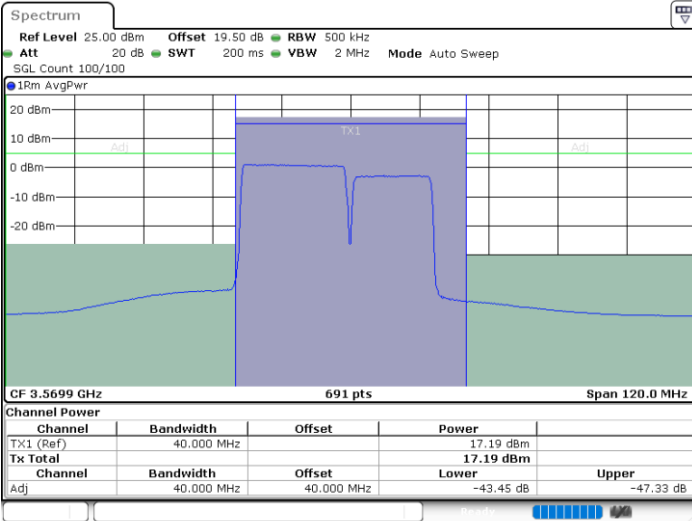

Highest Channel / 1RB99 and 1RB0

Date: 12.APR.2024 21:26:50

Date: 12.APR.2024 21:29:42

Highest Channel / FullIRB

N/A

Date: 12.APR.2024 21:23:04

LTE Band 48C / 20MHz+15MHz

16QAM

Lowest Channel / 1RB0 and 1RB74

Lowest Channel / 1RB99 and 1RB0

Date: 12.APR.2024 23:03:29

Date: 12.APR.2024 23:06:23

Lowest Channel / FullIRB

N/A

Date: 12.APR.2024 23:00:35

LTE Band 48C / 20MHz+15MHz