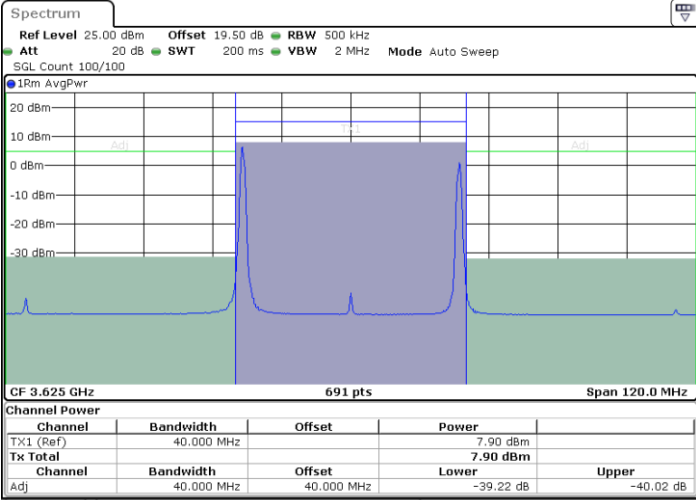

LTE Band 48C / 20MHz+20MHz

QPSK

MiddleChannel / 1RB0 and 1RB99

Middle Channel / 1RB99 and 1RB0

Date: 12.APR.2024 23:39:55