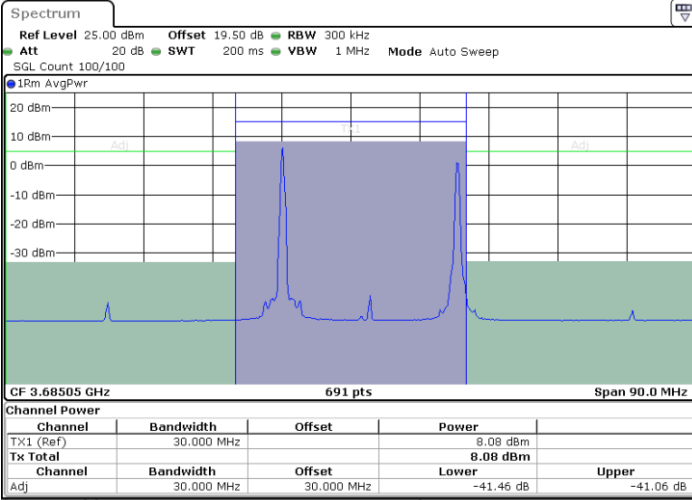

Date: 12.APR.2024 15:06:20

LTE Band 48C / 5MHz+20MHz

16QAM

Highest Channel / 1RB0 and 1RB99

Highest Channel / 1RB24 and 1RB0

Date: 12.APR.2024 18:25:06

Date: 12.APR.2024 18:28:54

Highest Channel / FullIRB