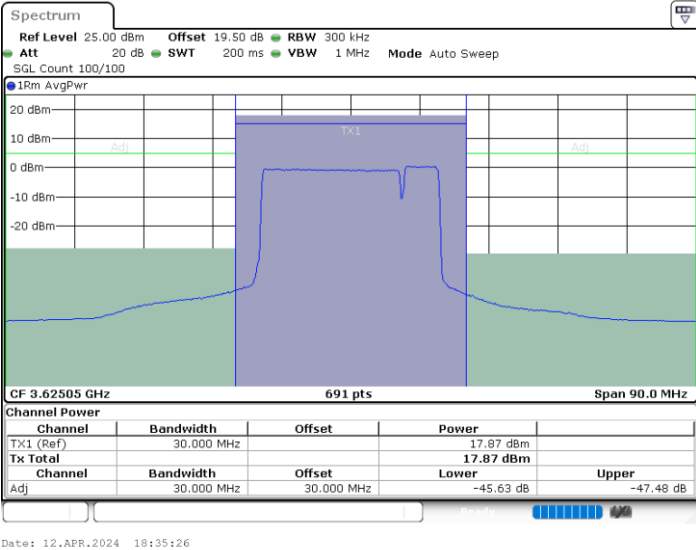

Middle Channel / FullIRB

N/A

Date: 12.APR.2024 18:35:26