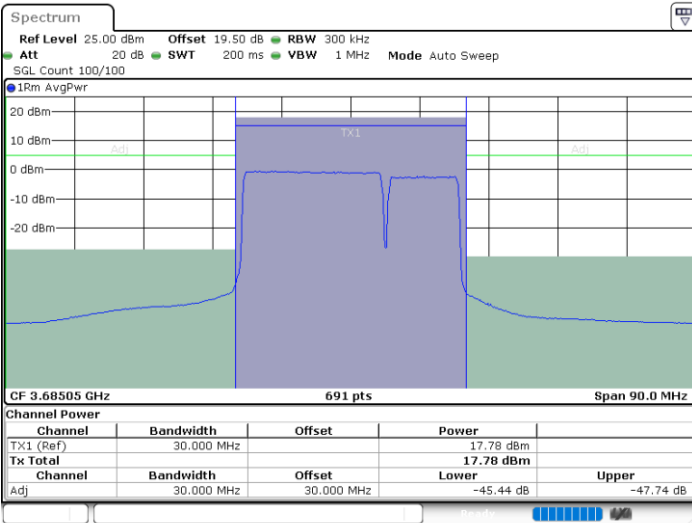

LTE Band 48C / 20MHz+10MHz

QPSK

Highest Channel / 1RB0 and 1RB49

Highest Channel / 1RB99 and 1RB0

Date: 12.APR.2024 21:27:48

Date: 12.APR.2024 21:28:45

Highest Channel / FullRB

N/A

Date: 12.APR.2024 21:22:07

LTE Band 48C / 20MHz+15MHz

QPSK

Lowest Channel / 1RB0 and 1RB74

Lowest Channel / 1RB99 and 1RB0

Date: 12.APR.2024 23:04:27

Date: 12.APR.2024 23:05:25

Lowest Channel / FullIRB