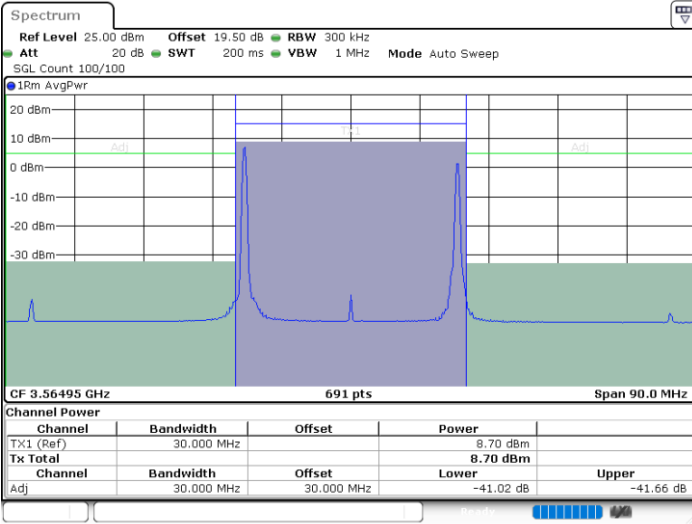

Date: 12.APR.2024 15:06:20

LTE Band 48C / 5MHz+20MHz

16QAM

Highest Channel / 1RB0 and 1RB99

Highest Channel / 1RB24 and 1RB0

Date: 12.APR.2024 18:25:06

Date: 12.APR.2024 18:28:54

Highest Channel / FullIRB

N/A

Date: 12.APR.2024 18:22:14

LTE Band 48C / 10MHz+20MHz

16QAM

Lowest Channel / 1RB0 and 1RB99

Lowest Channel / 1RB49 and 1RB0

Date: 12.APR.2024 20:01:41

Date: 12.APR.2024 20:04:33