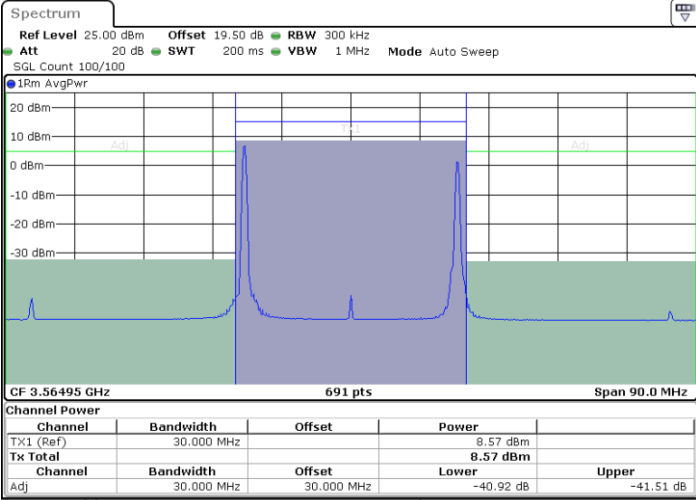

LTE Band 48C / 10MHz+20MHz

64QAM

Lowest Channel / 1RB0 and 1RB99

Lowest Channel / 1RB49 and 1RB0

Date: 12.APR.2024 20:00:43