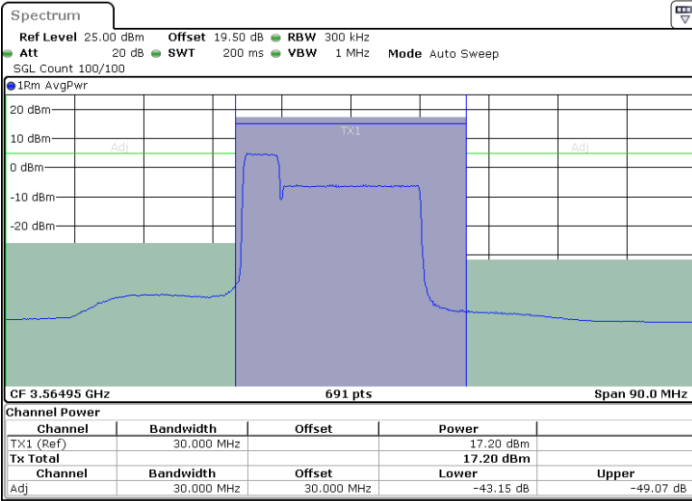

Middle Channel / FullIRB

N/A

Date: 12.APR.2024 23:35:39

LTE Band 48C / 20MHz+20MHz

16QAM

Highest Channel / 1RB0 and 1RB99

Highest Channel / 1RB99 and 1RB0

Date: 13.APR.2024 00:20:31

Date: 13.APR.2024 00:23:09

Highest Channel / FullIRB

N/A

Date: 13.APR.2024 00:17:53

LTE Band 48C / 5MHz+20MHz

64QAM

Lowest Channel / 1RB0 and 1RB99

Lowest Channel / 1RB24 and 1RB0

Date: 12.APR.2024 18:01:11

Date: 12.APR.2024 18:05:58

Lowest Channel / FullIRB

N/A

Date: 12.APR.2024 18:00:13

LTE Band 48C / 5MHz+20MHz

64QAM

Middle Channel / 1RB0 and 1RB99