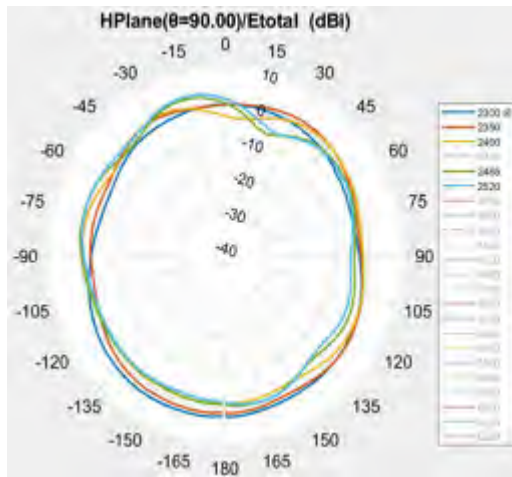

Test results- Radiation pattern-WIFI2

WIFI 2.4G