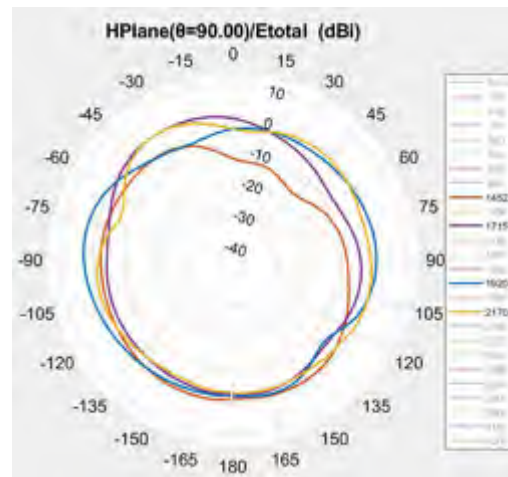

Middle-band