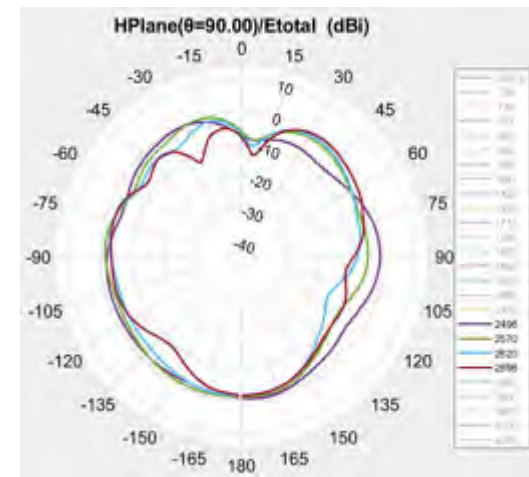

Test results- Radiation pattern-Ant 0

High-band