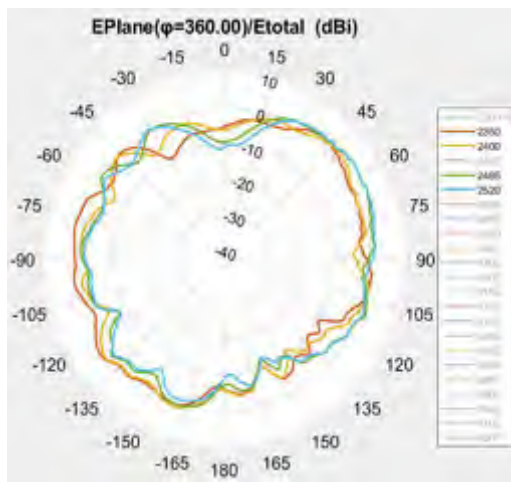

Test results- Radiation pattern-WIFI2

WIFI 2.4G