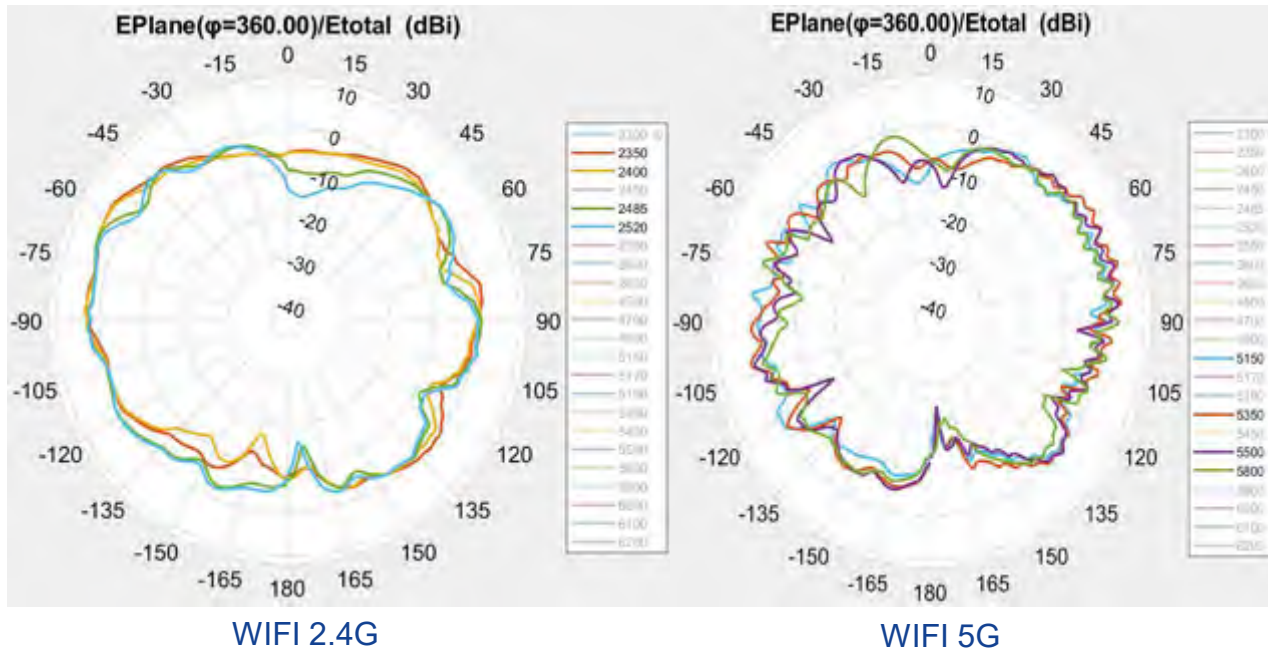

Test results- Radiation pattern-WIFI1