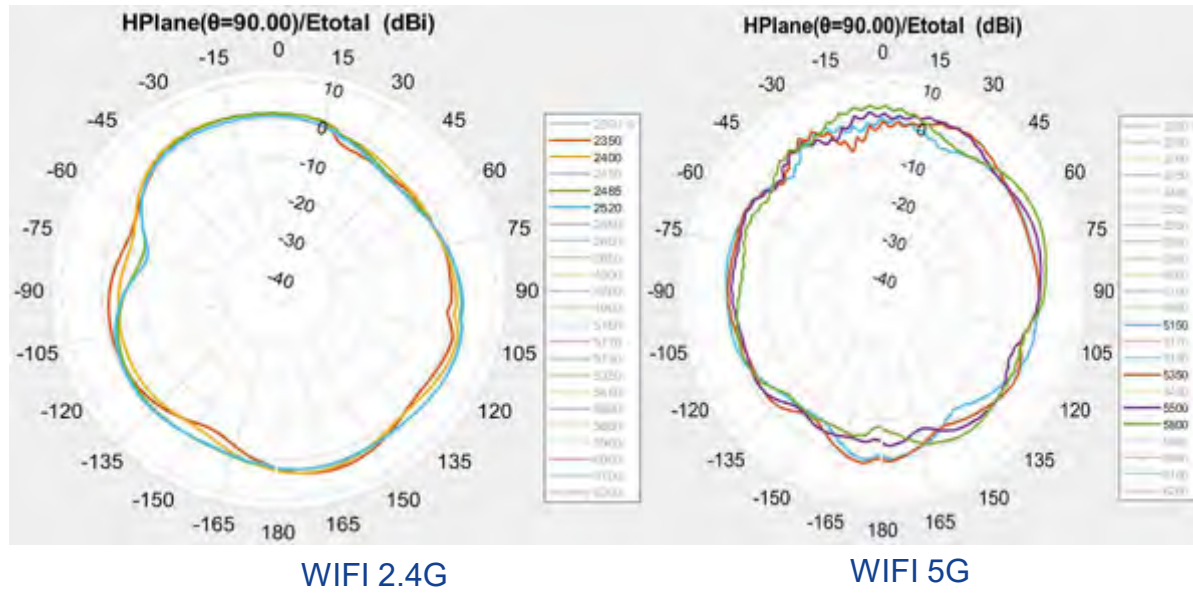

Test results- Radiation pattern-WIFI1