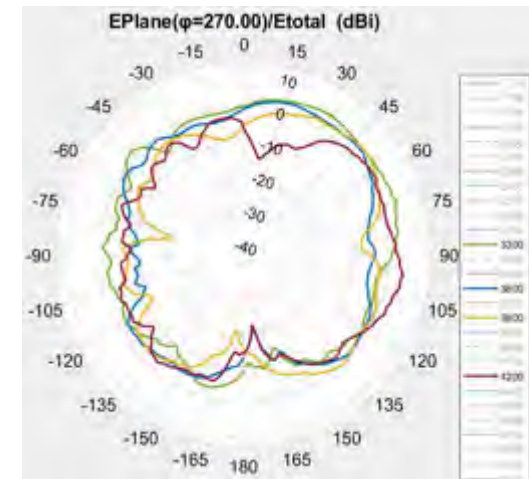

Test results- Radiation pattern-Ant 2