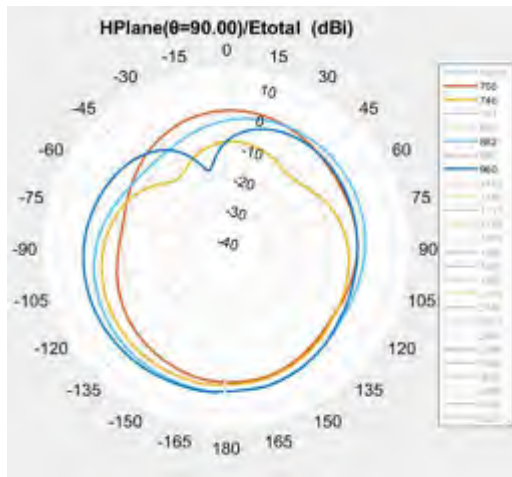

Test results- Radiation pattern-Ant 0

Low-band