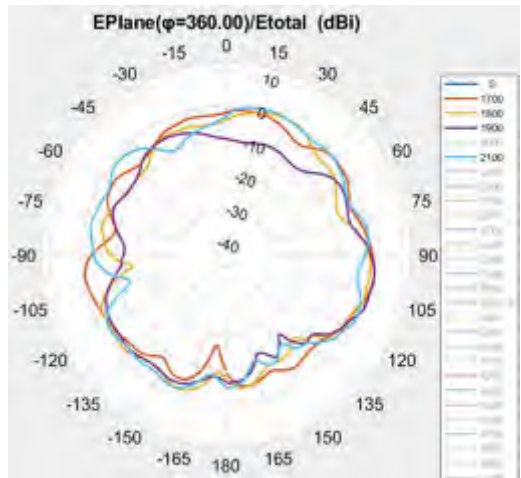

Test results- Radiation pattern-Ant 2

Middle-band