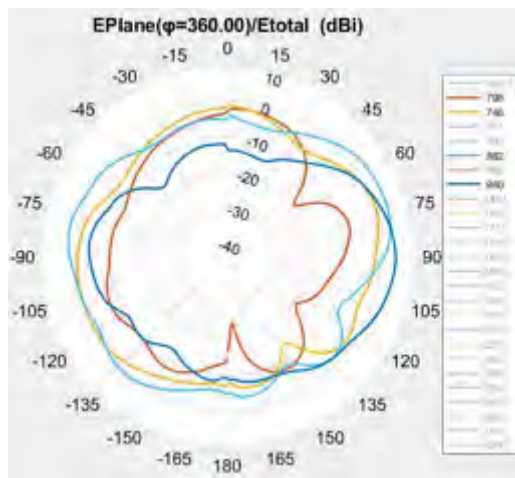

Test results- Radiation pattern-Ant 1

Low-band