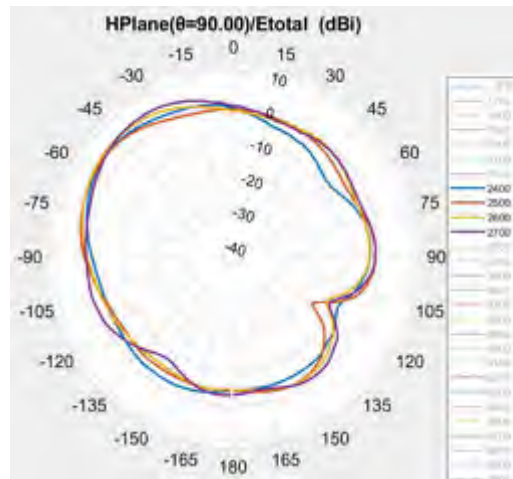

Test results- Radiation pattern-Ant 2

High-band