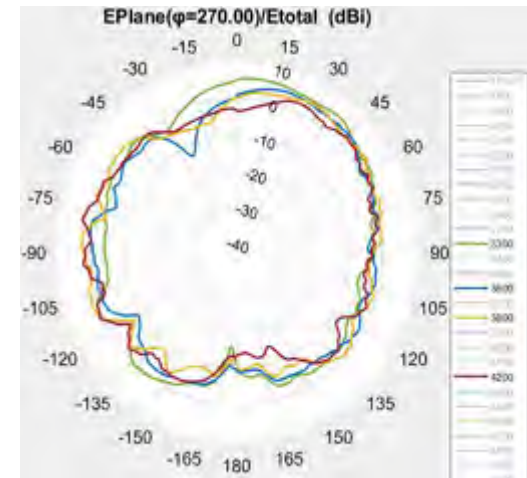

Test results- Radiation pattern-Ant 3