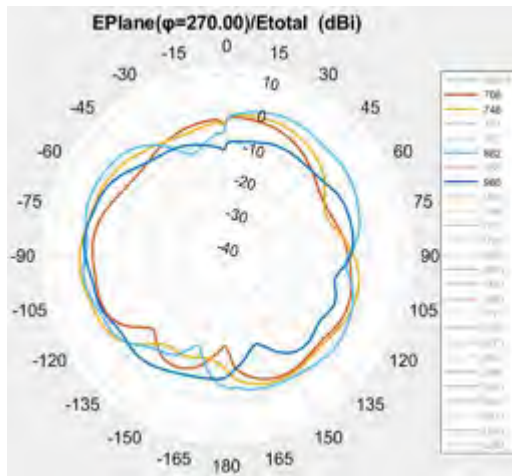

Test results- Radiation pattern-Ant 1

Low-band