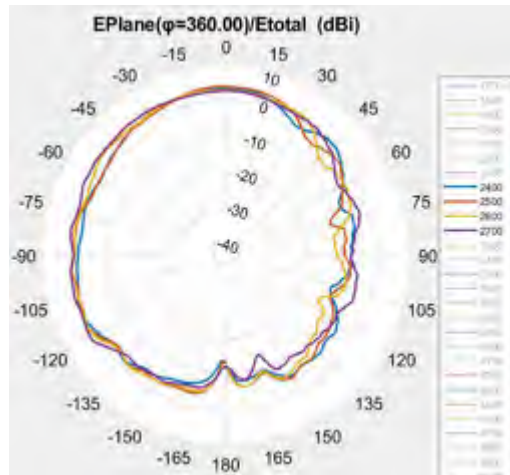

Test results- Radiation pattern-Ant 3

High-band