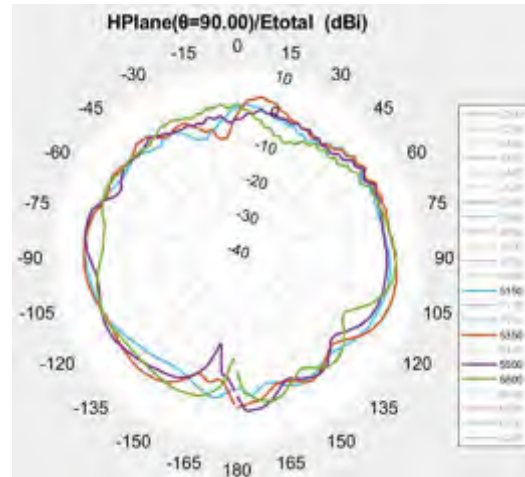

Test results- Radiation pattern-WIFI2

WIFI 5G