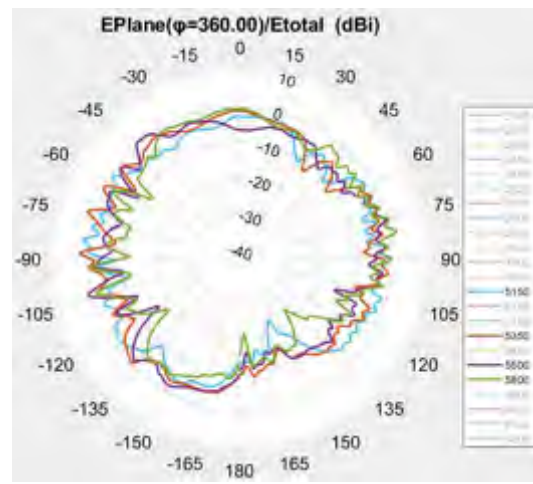

Test results- Radiation pattern-WIFI2

WIFI 5G