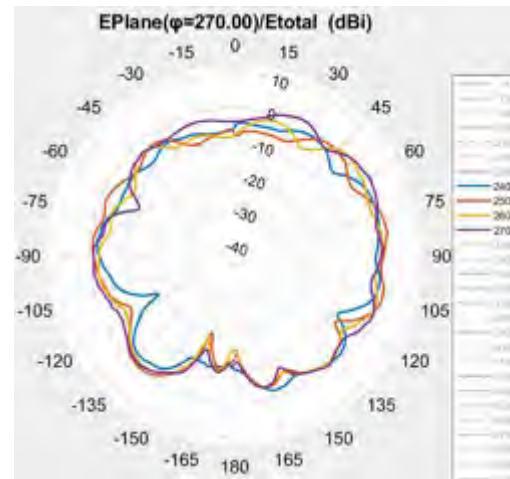

Test results- Radiation pattern-Ant 2