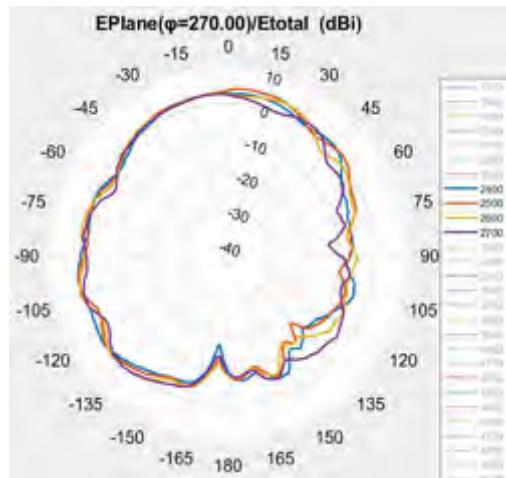

Test results- Radiation pattern-Ant 3