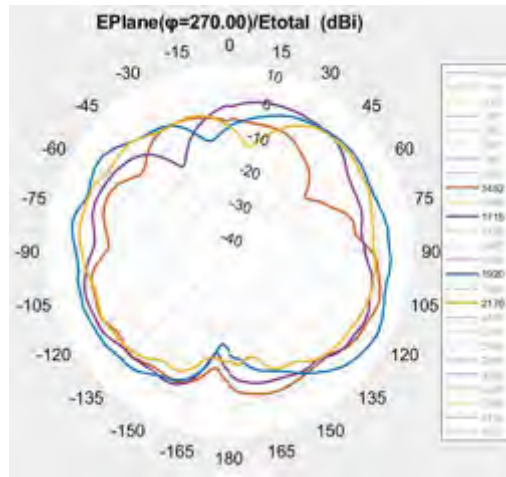

Middle-band