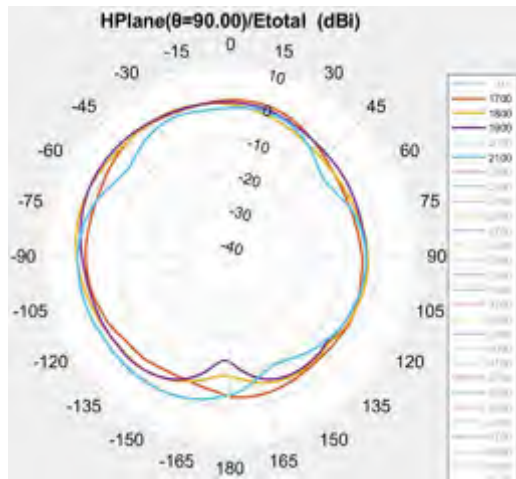

Test results- Radiation pattern-Ant 2

Middle-band