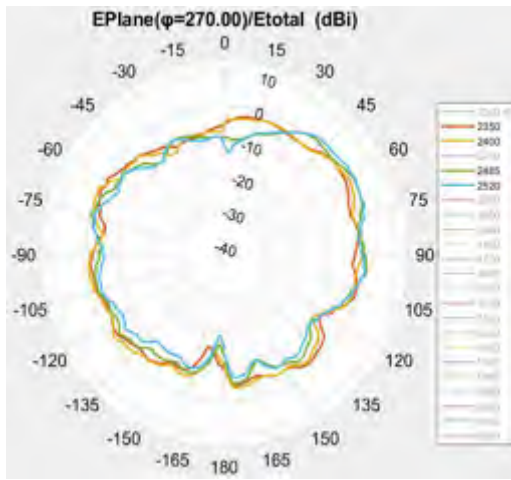

Test results- Radiation pattern-WIFI2

WIFI 2.4G