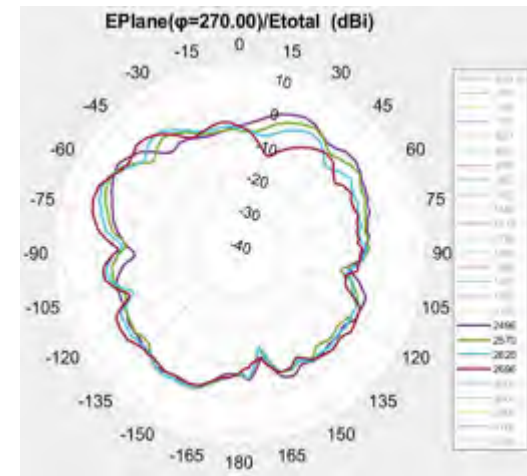

Test results- Radiation pattern-Ant 1

High-band