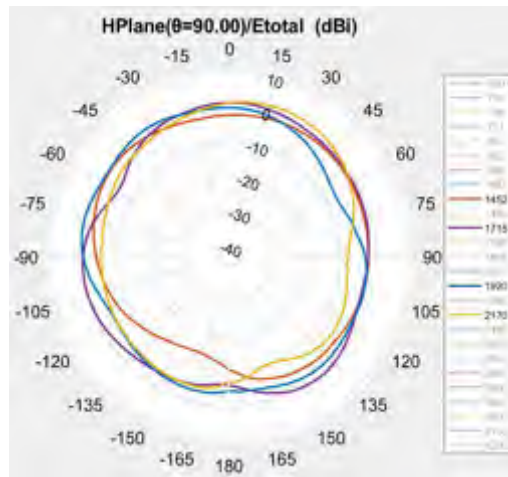

Test results- Radiation pattern-Ant 1