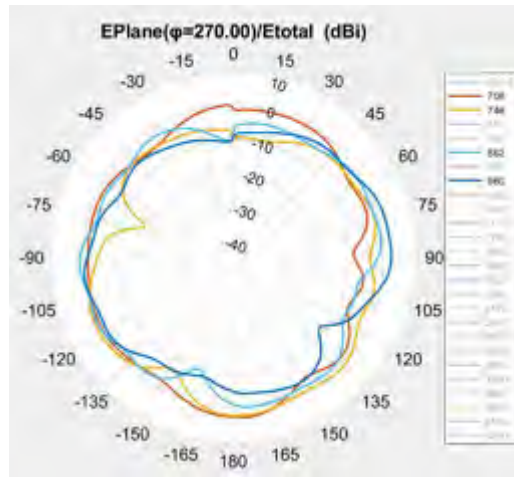

Test results- Radiation pattern-Ant 0

Low-band