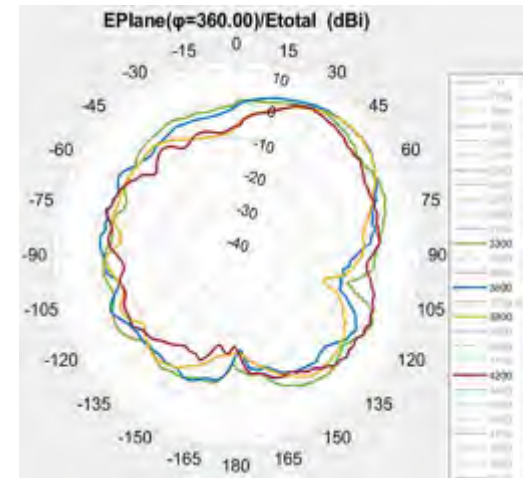

Ultra High-band