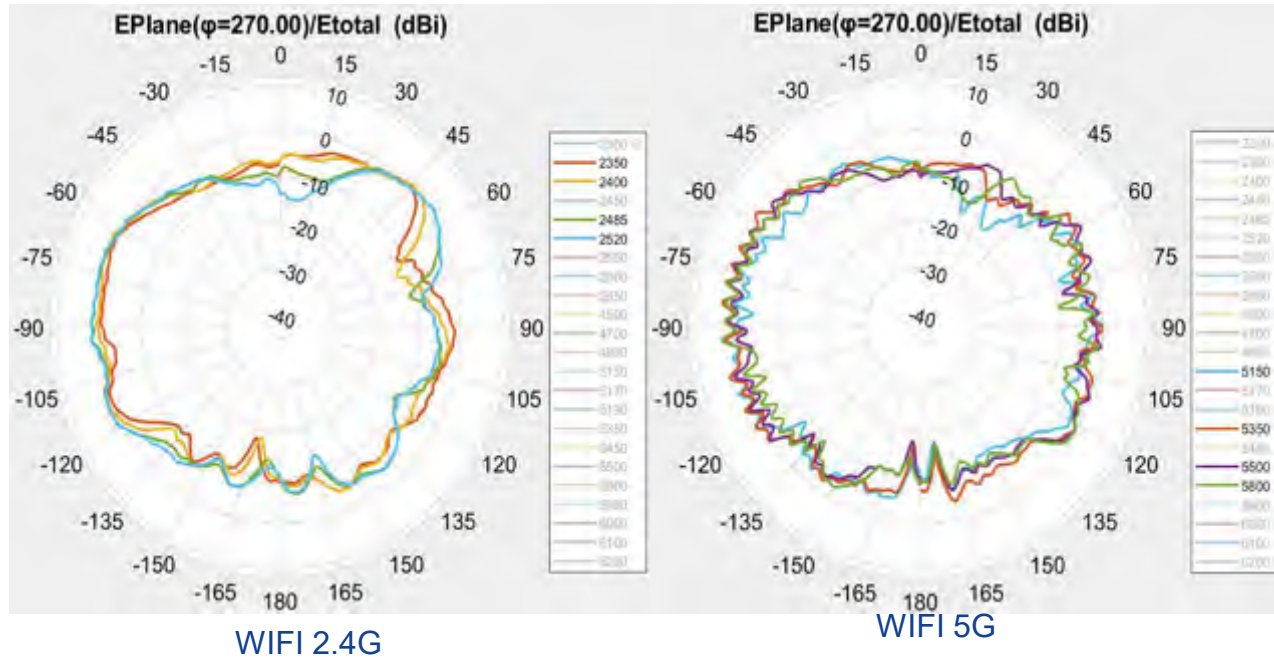

Test results- Radiation pattern-WIFI1