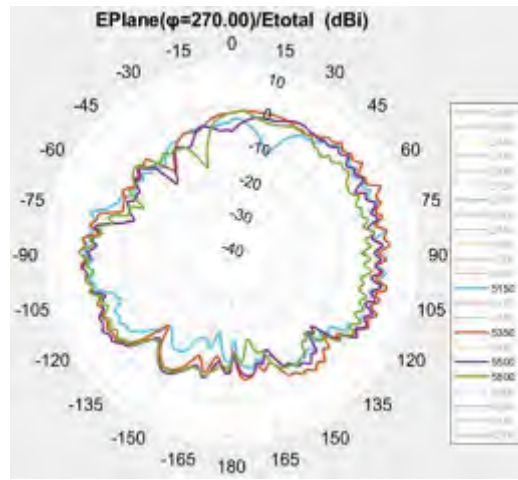

Test results- Radiation pattern-WIFI2

WIFI 5G