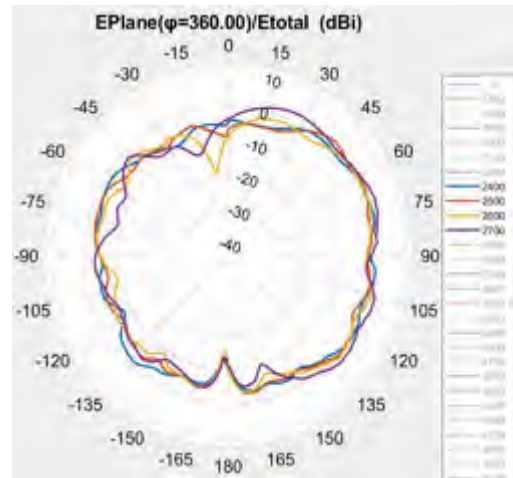

Test results- Radiation pattern-Ant 2

High-band