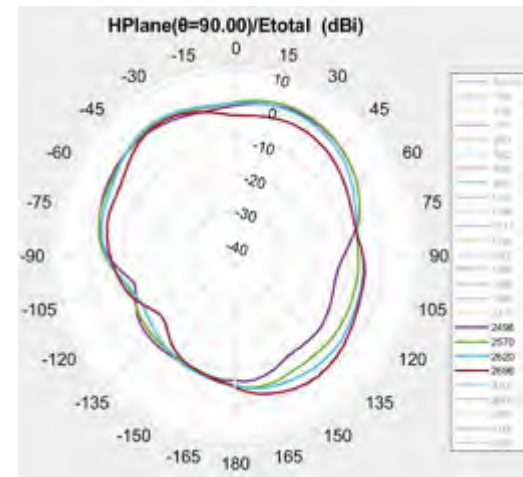

Test results- Radiation pattern-Ant 1