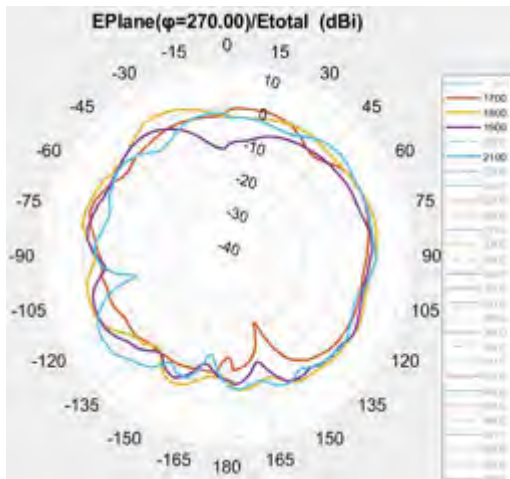

Test results- Radiation pattern-Ant 2