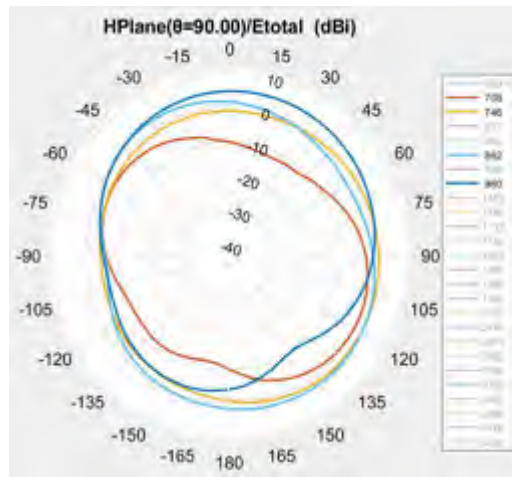

Test results- Radiation pattern-Ant 1