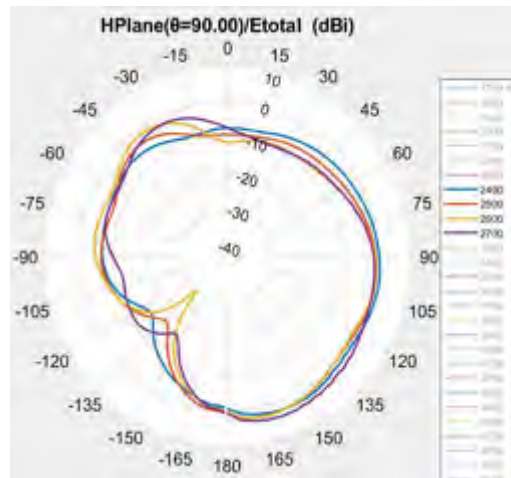

Test results- Radiation pattern-Ant 3

High-band