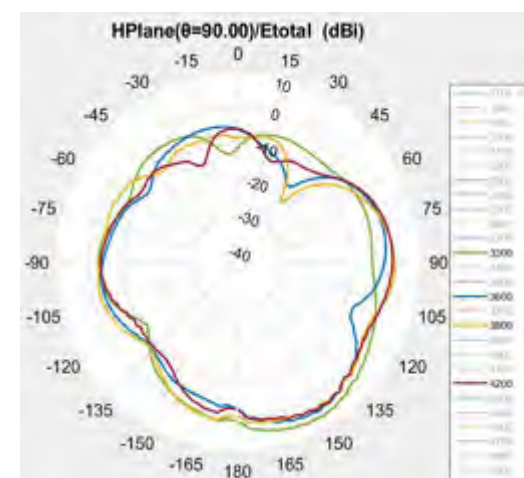

Ultra High-band