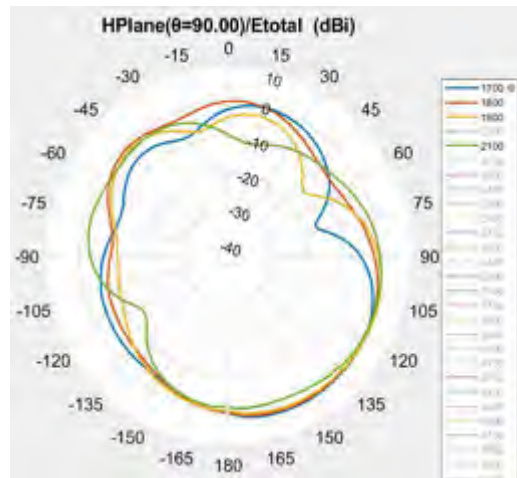

Test results- Radiation pattern-Ant 3

Middle-band