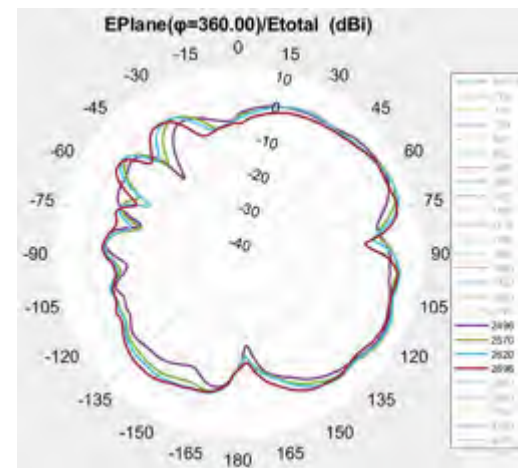

Test results- Radiation pattern-Ant 1

High-band