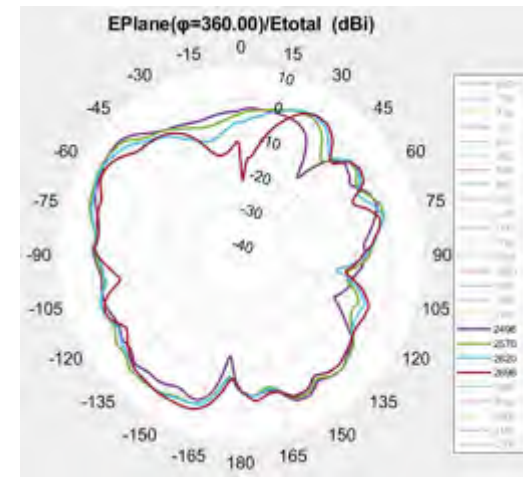

Test results- Radiation pattern-Ant 0

High-band