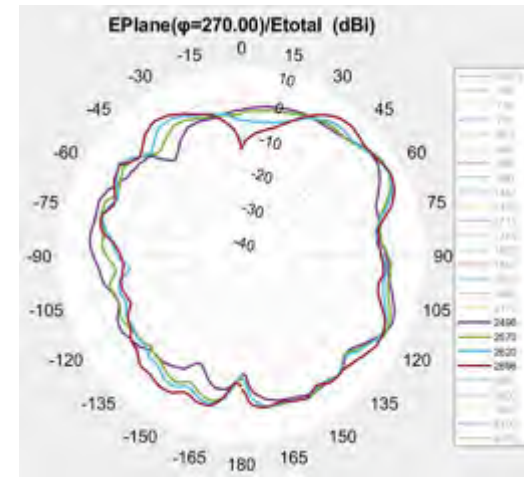

Test results- Radiation pattern-Ant 0

High-band