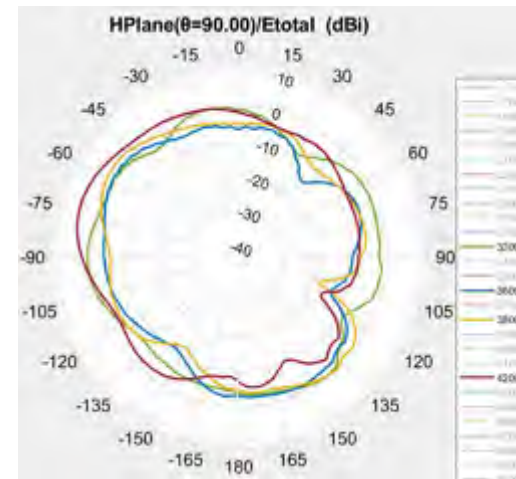

Ultra High-band