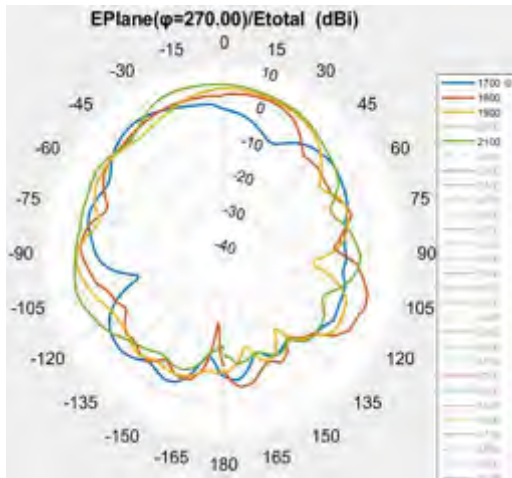

Test results- Radiation pattern-Ant 3