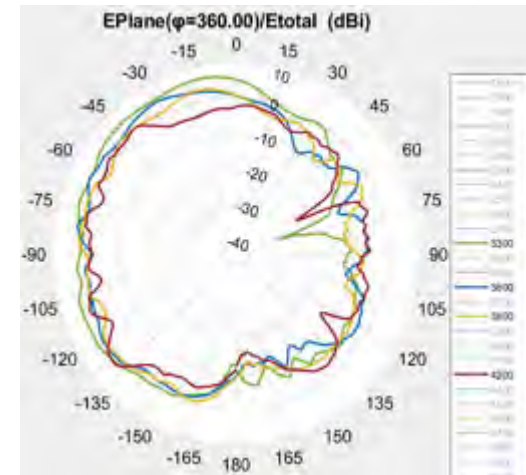

Ultra High-band