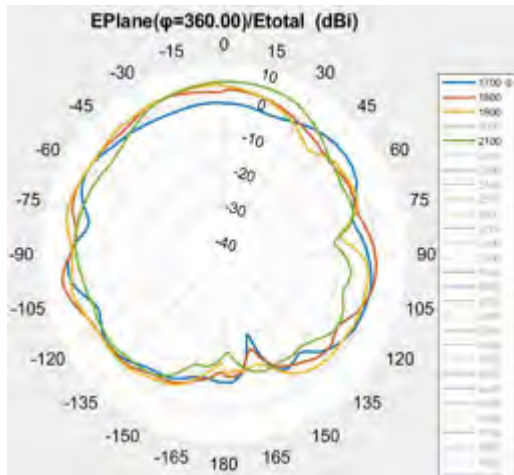

Test results- Radiation pattern-Ant 3

Middle-band