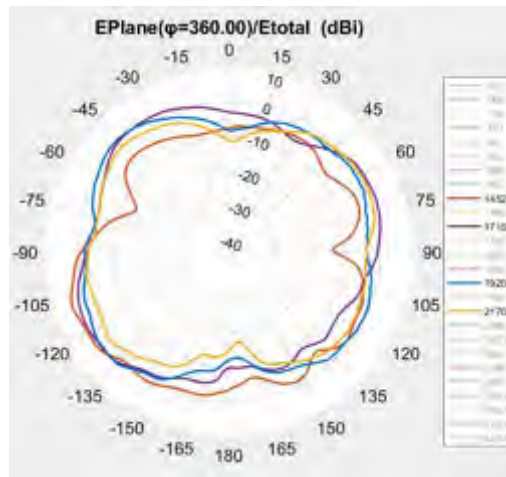

Middle-band