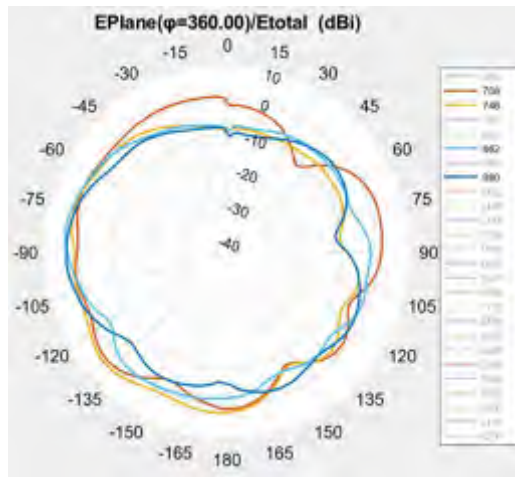

Test results- Radiation pattern-Ant 0

Low-band