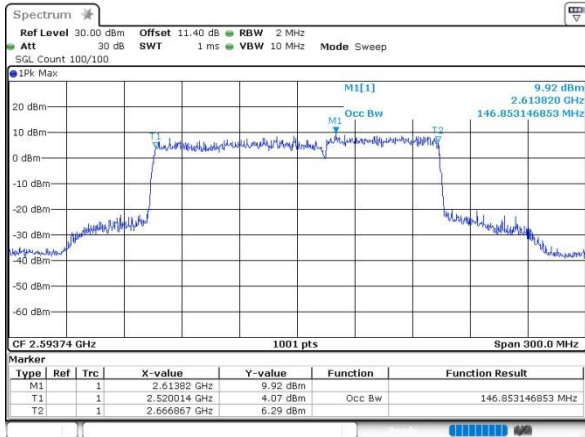

64QAM

Date: 5 JUN 2023 11:19:34

256QAM

Date: 5 JUN 2023 11:19:16

FCC N41C

90M+60M

QPSK

16QAM