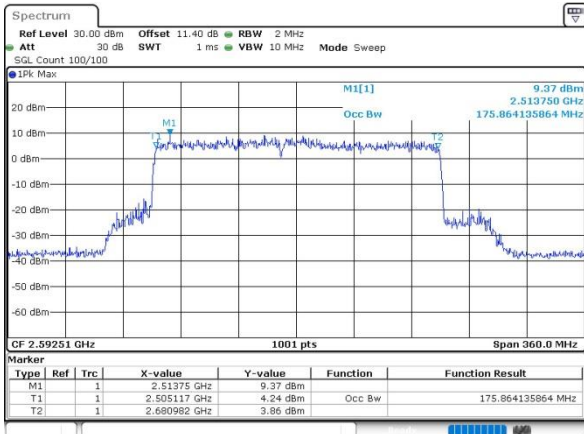

FCC N41C

80M+100M

QPSK

Date: 5 JUN 2023 10:49:47

16QAM

Date: 5 JUN 2023 10:49:11

64QAM

Date: 5 JUN 2023 10:48:56