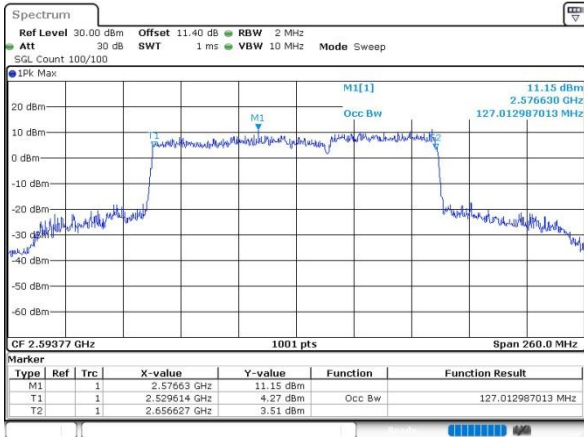

64QAM

Date: 5 JUN 2023 10:15:52

256QAM

Date: 5 JUN 2023 10:16:16

FCC N41C

80M+50M

QPSK

16QAM