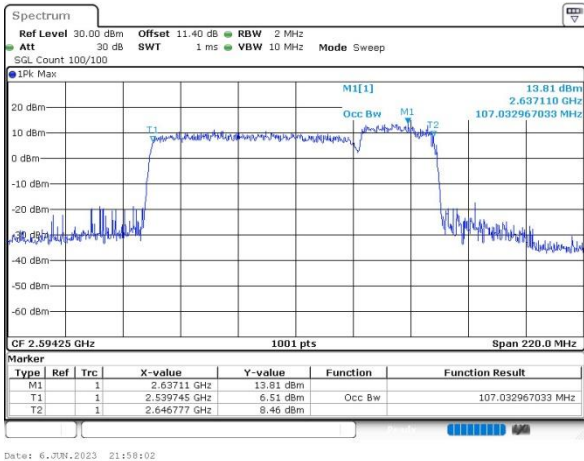

FCC N41C

80M+30M

QPSK

16QAM

64QAM

256QAM