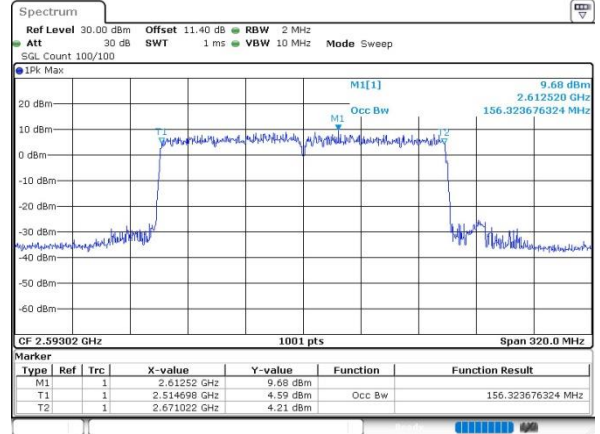

64QAM

Date: 5 JUN 2023 10:42:00

256QAM

Date: 5 JUN 2023 10:42:20

FCC N41C

80M+80M

QPSK

16QAM