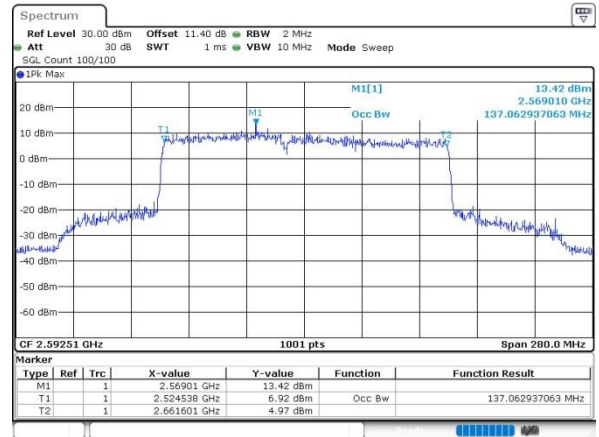

256QAM

Date: 12.MAY.2023 09:59:13