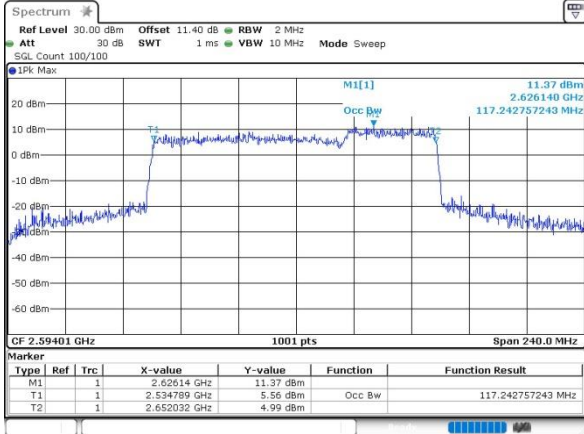

64QAM

256QAM

FCC N41C

80M+40M

QPSK

Date: 5 JUN 2023 10:14:37

16QAM

Date: 5 JUN 2023 10:15:34