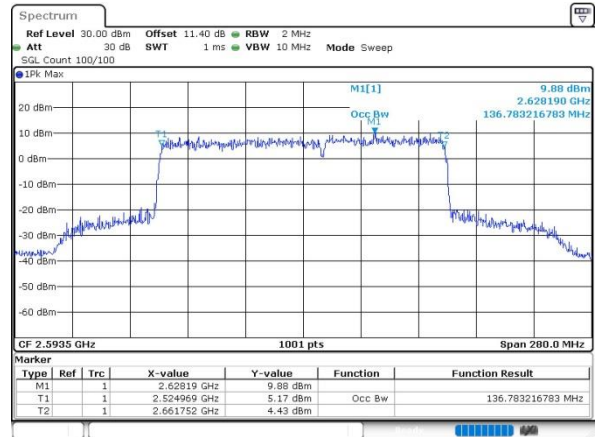

256QAM

Date: 5 JUN 2023 10:42:20