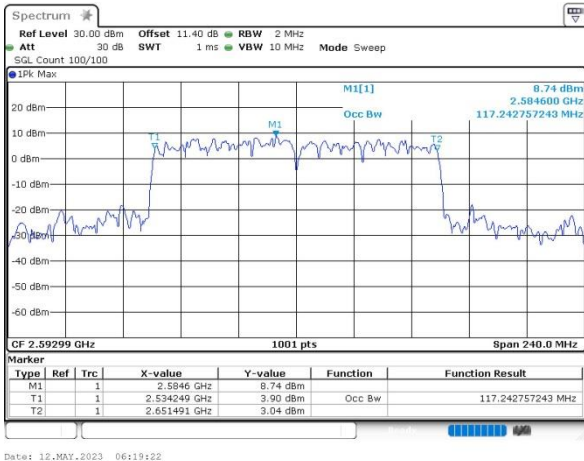

FCC N41C

60M+60M

QPSK

16QAM

64QAM

256QAM

FCC N41C

60M+80M