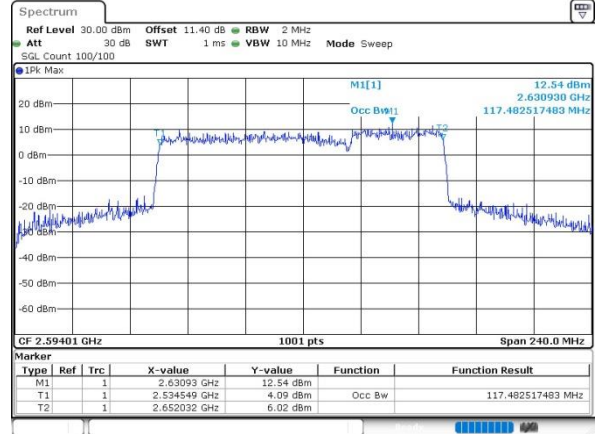

64QAM

256QAM

FCC N41C

80M+40M

QPSK

Date: 5 JUN 2023 10:14:37

16QAM

Date: 5 JUN 2023 10:15:34