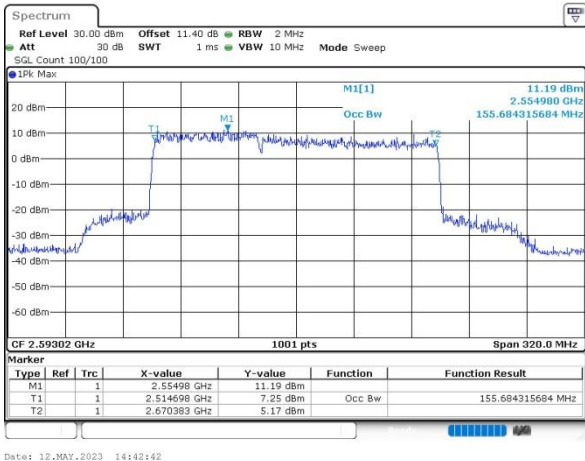

FCC N41C

60M+100M

QPSK

16QAM

64QAM

256QAM