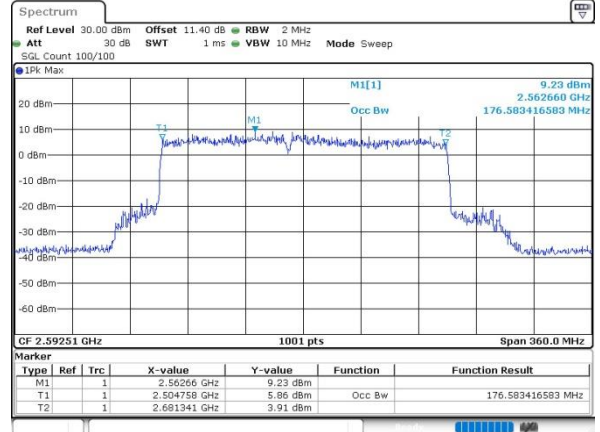

FCC N41C

80M+100M

QPSK

Date: 5 JUN 2023 10:49:47

16QAM

Date: 5 JUN 2023 10:49:11

64QAM

Date: 5 JUN 2023 10:48:56