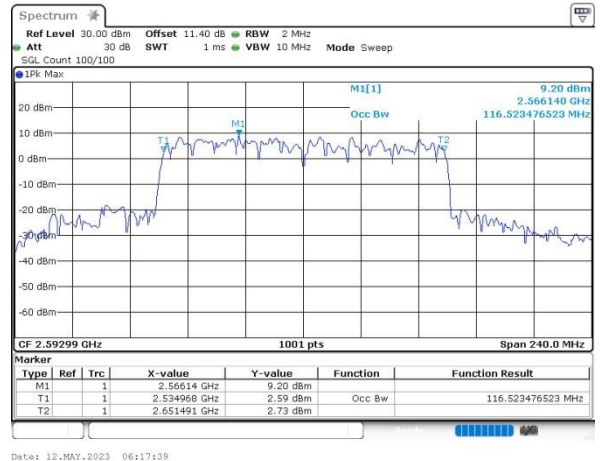

FCC N41C

60M+60M

QPSK

16QAM

64QAM

256QAM

FCC N41C

60M+80M