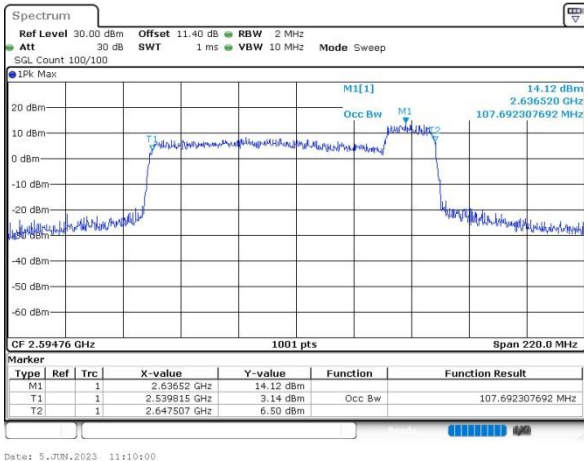

FCC N41C

90M+20M

QPSK

16QAM

64QAM

256QAM

FCC N41C

90M+30M