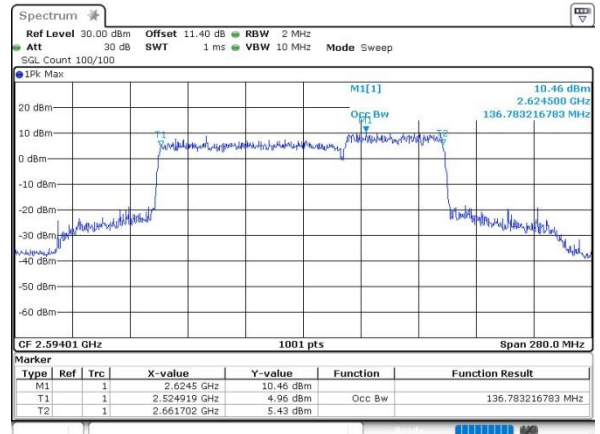

256QAM

Date: 5 JUN 2023 11:19:16