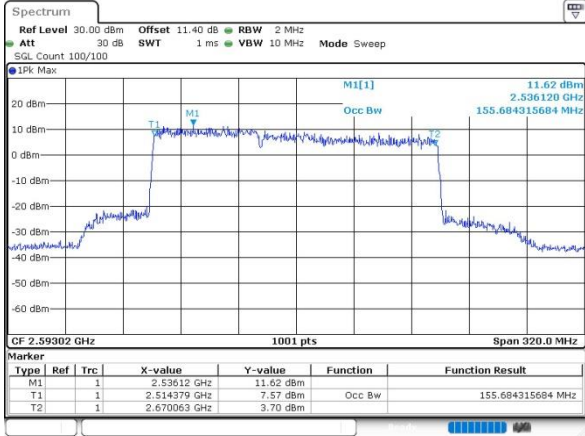

FCC N41C

60M+100M

QPSK