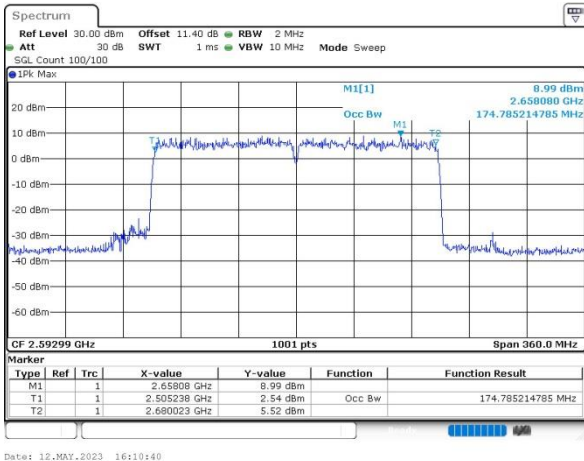

FCC N41C

90M+90M

QPSK

16QAM

64QAM

256QAM