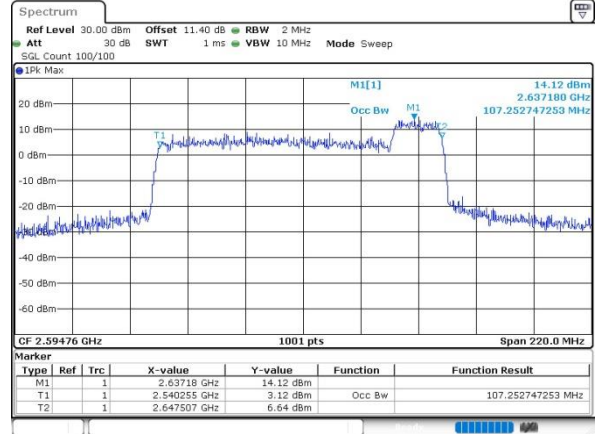

FCC N41C

90M+20M

QPSK

16QAM

64QAM

256QAM