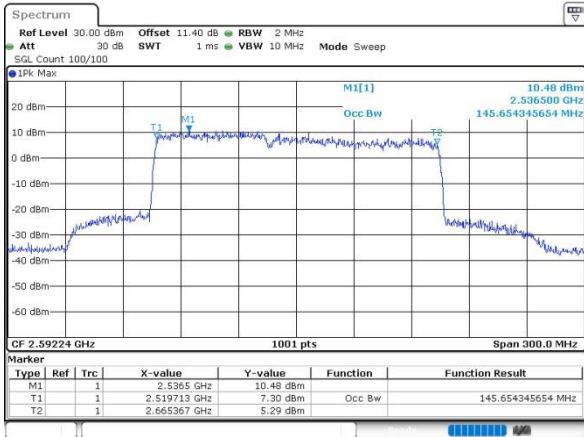

FCC N41C

60M+90M

QPSK

16QAM

64QAM

256QAM

FCC N41C

60M+100M