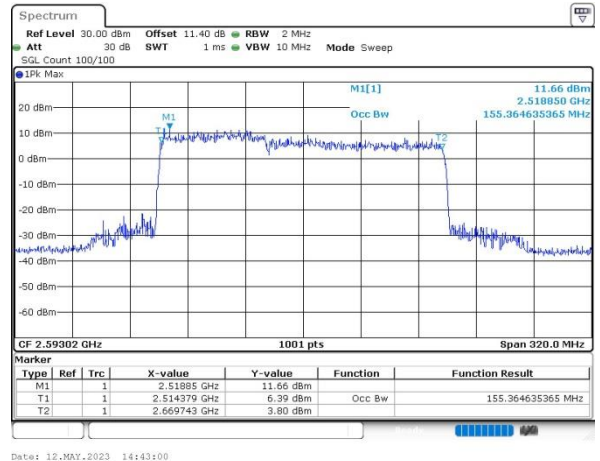

QPSK

16QAM

64QAM

256QAM

FCC N41C

80M+30M

QPSK

16QAM