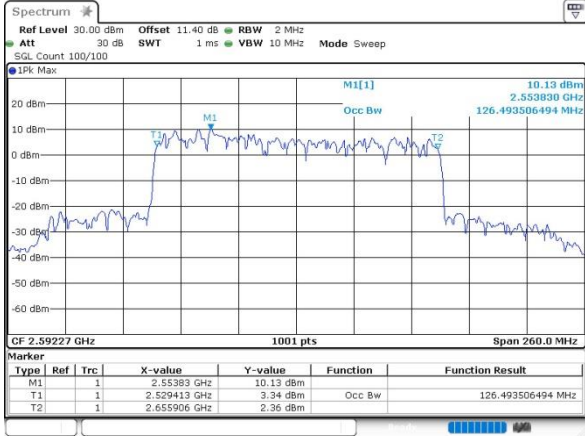

FCC N41C

50M+80M

QPSK

16QAM

64QAM

256QAM

FCC N41C

50M+90M