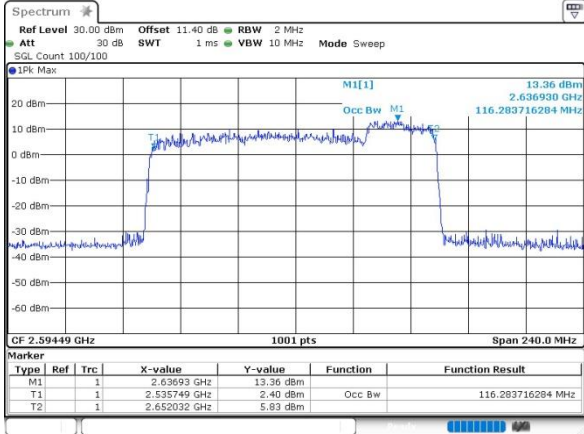

FCC N41C

90M+30M

QPSK