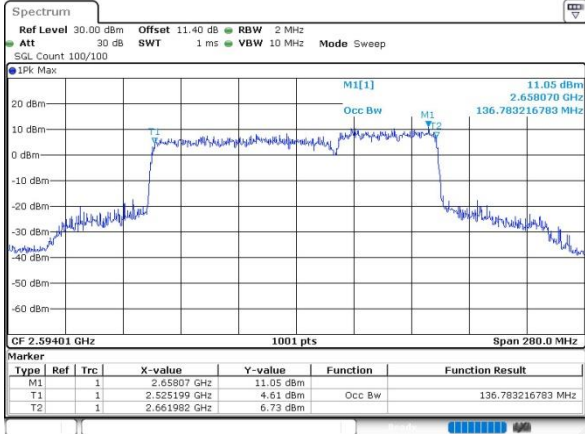

64QAM

256QAM

FCC N41C

90M+50M

QPSK

Date: 5 JUN 2023 11:20:09

16QAM

Date: 5 JUN 2023 11:19:49