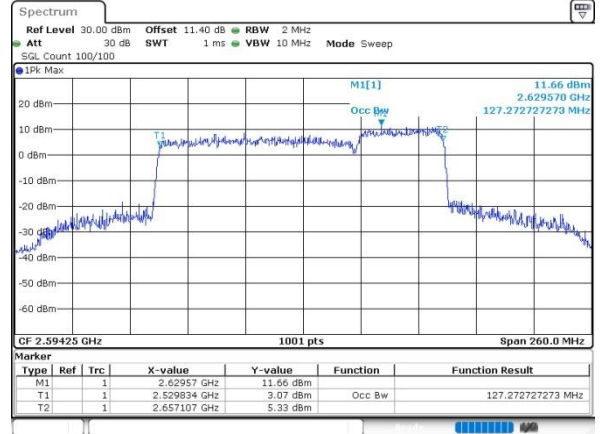

QPSK

16QAM

64QAM

256QAM

FCC N41C

90M+40M

QPSK

16QAM