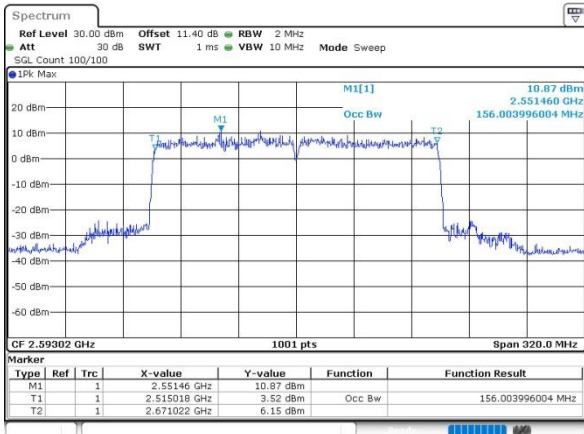

FCC N41C

80M+80M

QPSK

16QAM

64QAM

256QAM