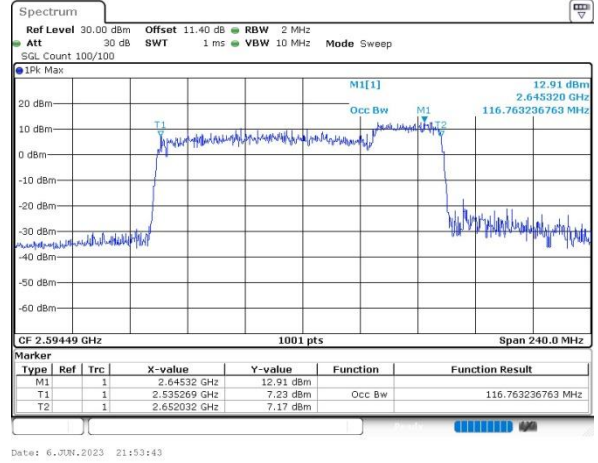

FCC N41C

90M+30M

QPSK

16QAM

64QAM

256QAM