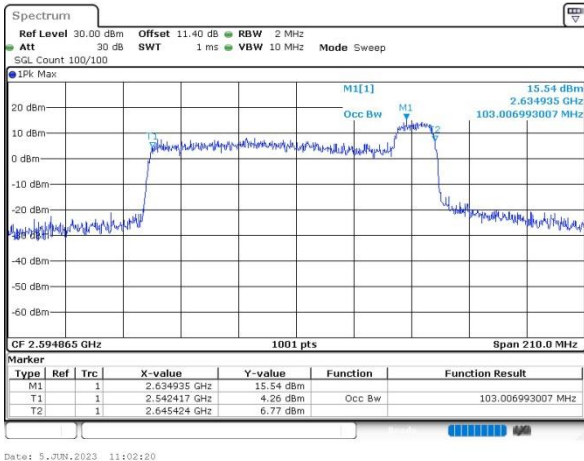

256QAM

Date: 5 JUN 2023 10:48:33

FCC N41C

90M+15M

QPSK

16QAM

64QAM

256QAM