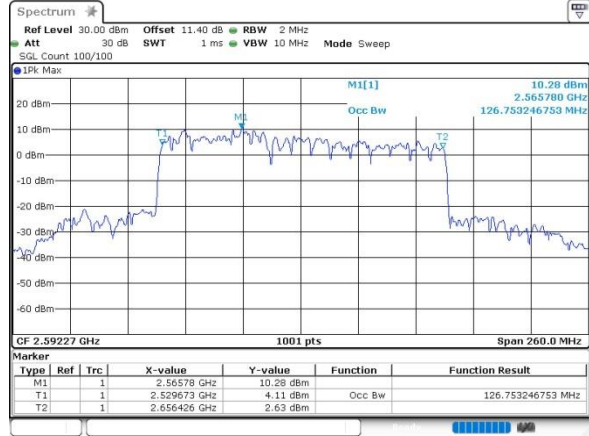

FCC N41C

50M+80M

QPSK

16QAM

64QAM

256QAM

FCC N41C

50M+90M