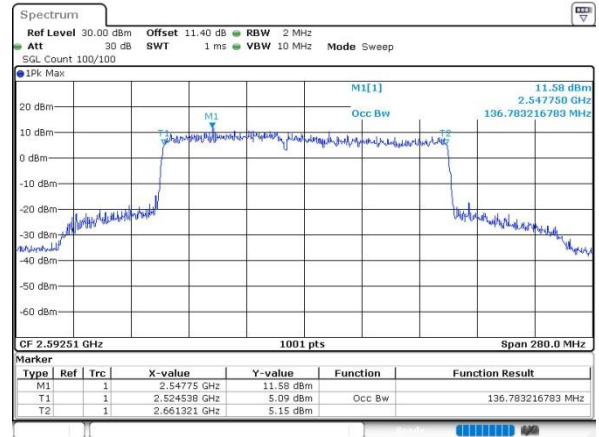

16QAM

Date: 12.MAY.2023 09:58:47