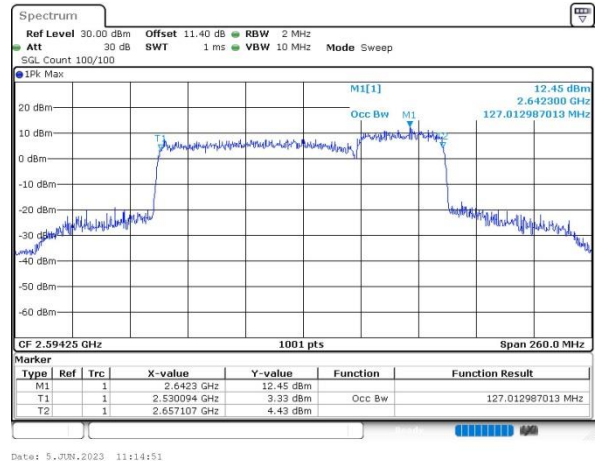

FCC N41C

90M+40M

QPSK

16QAM

64QAM

256QAM