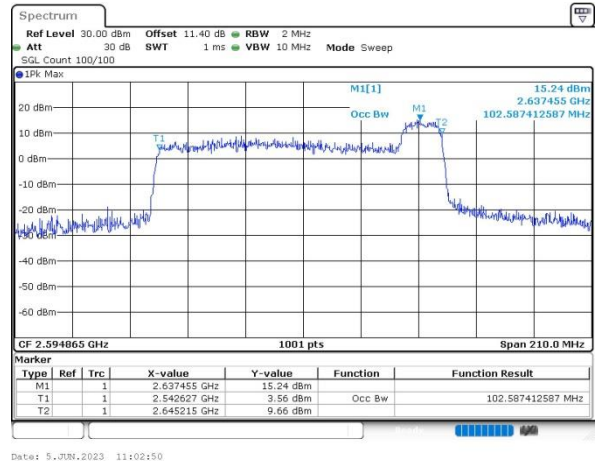

256QAM

Date: 5 JUN 2023 10:48:33

FCC N41C

90M+15M

QPSK

16QAM

64QAM

256QAM