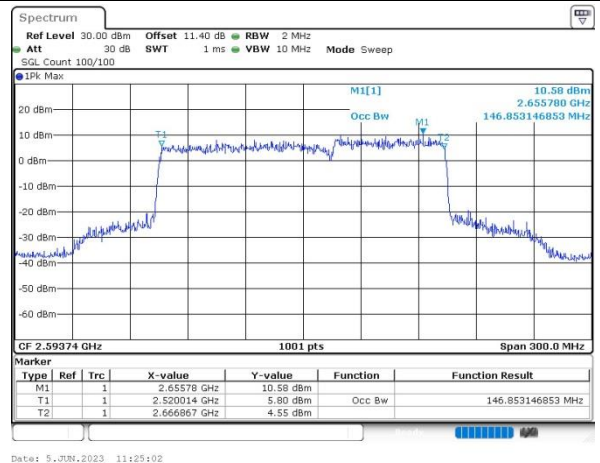

FCC N41C

90M+60M

QPSK

16QAM

64QAM

256QAM