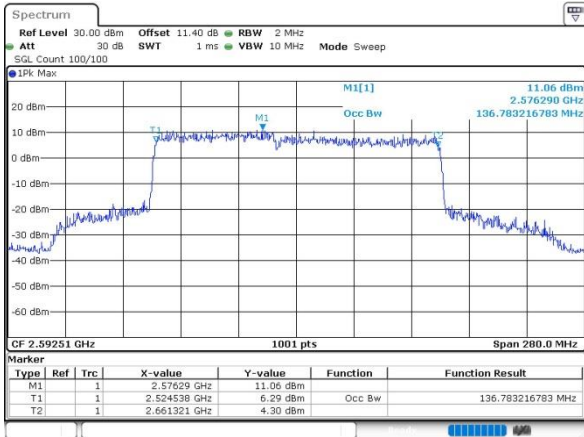

FCC N41C

60M+80M

QPSK

Date: 12.MAY.2023 09:57:50