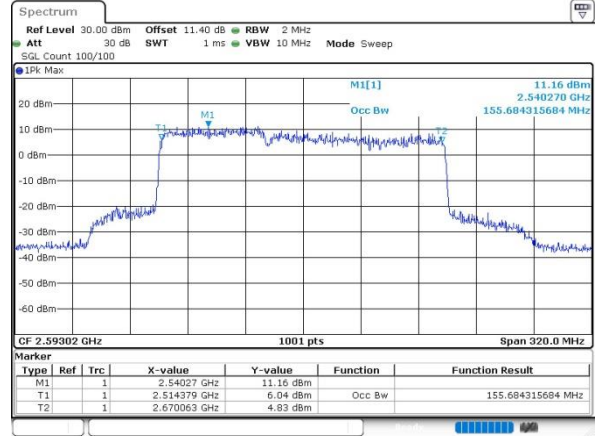

FCC N41C

60M+100M

QPSK

16QAM

64QAM

256QAM