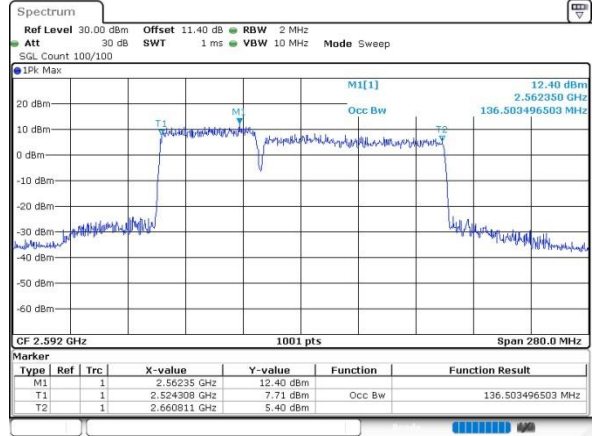

FCC N41C

50M+90M

QPSK

16QAM

64QAM

256QAM