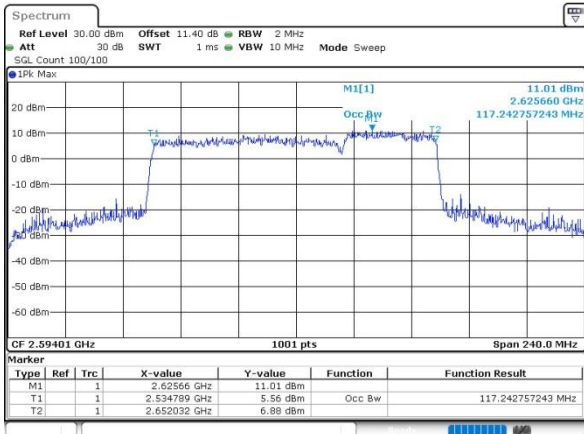

64QAM

Date: 5 JUN 2023 10:15:52