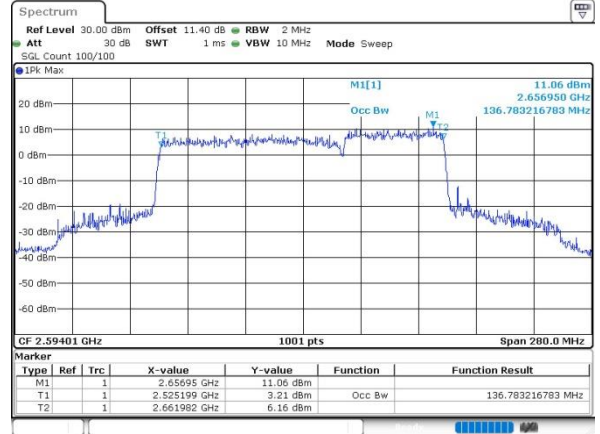

64QAM

256QAM

FCC N41C

90M+50M

QPSK

Date: 5 JUN 2023 11:20:09

16QAM

Date: 5 JUN 2023 11:19:49

64QAM

Date: 5 JUN 2023 11:19:34

256QAM

Date: 5 JUN 2023 11:19:16

FCC N41C

90M+60M

QPSK

16QAM