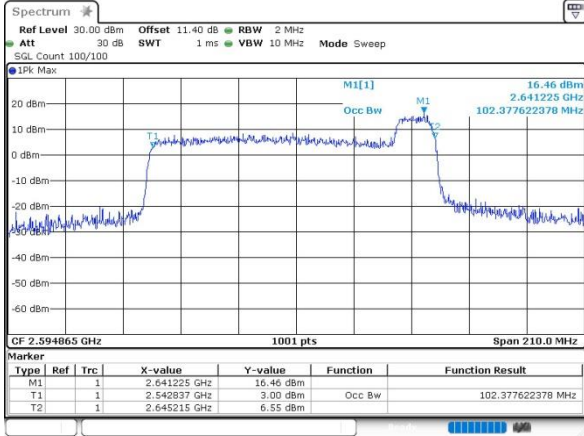

256QAM

Date: 5 JUN 2023 10:48:33

FCC N41C

90M+15M

QPSK

16QAM

64QAM

256QAM