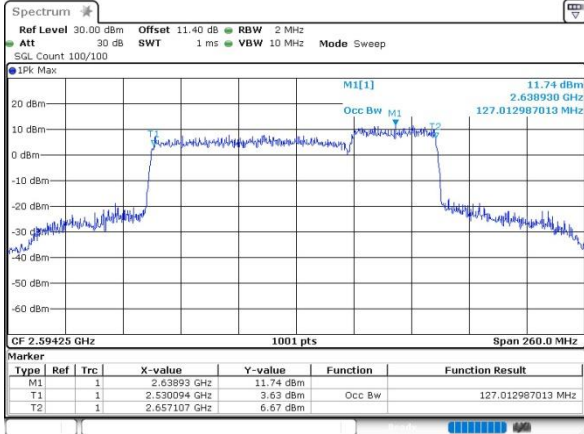

QPSK

16QAM

64QAM

256QAM

FCC N41C

90M+40M

QPSK

16QAM