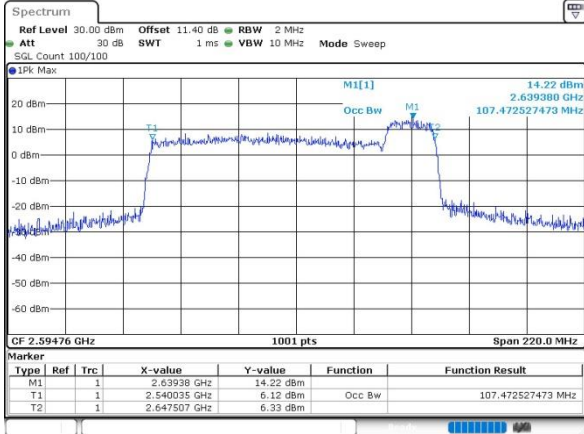

FCC N41C

90M+20M

QPSK