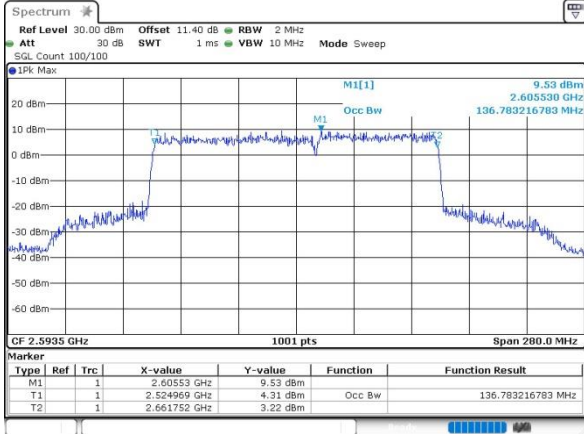

64QAM

256QAM

FCC N41C

80M+60M

QPSK

Date: 5 JUN 2023 10:37:31

16QAM

Date: 5 JUN 2023 10:41:45