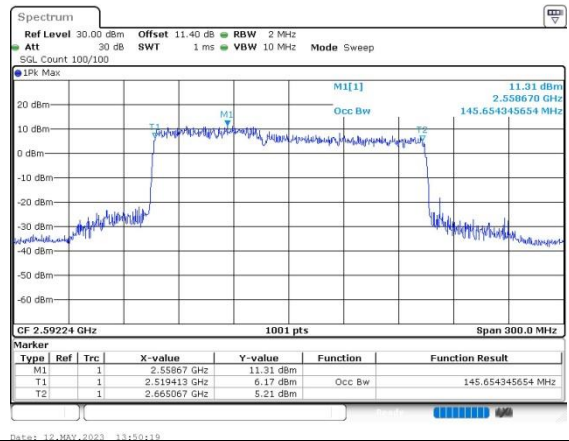

FCC N41C

60M+90M

QPSK

16QAM

64QAM

256QAM

FCC N41C

60M+100M