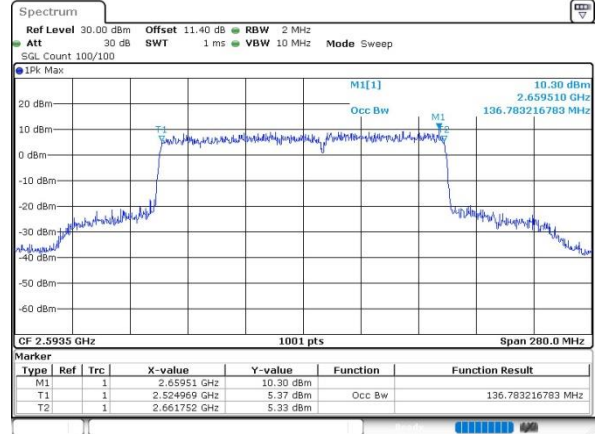

64QAM

256QAM

FCC N41C

80M+60M

QPSK

Date: 5 JUN 2023 10:37:31

16QAM

Date: 5 JUN 2023 10:41:45