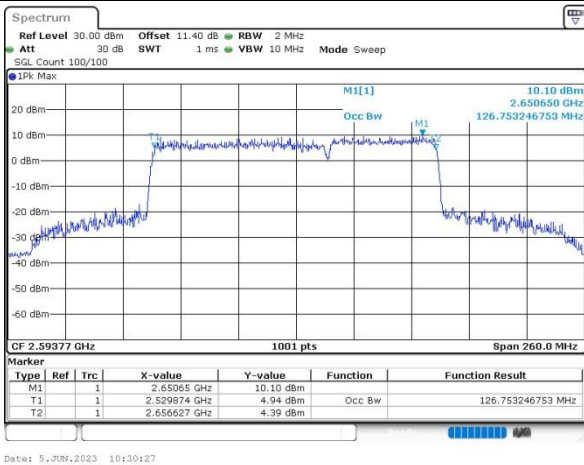

FCC N41C

80M+50M

QPSK

16QAM

64QAM

256QAM