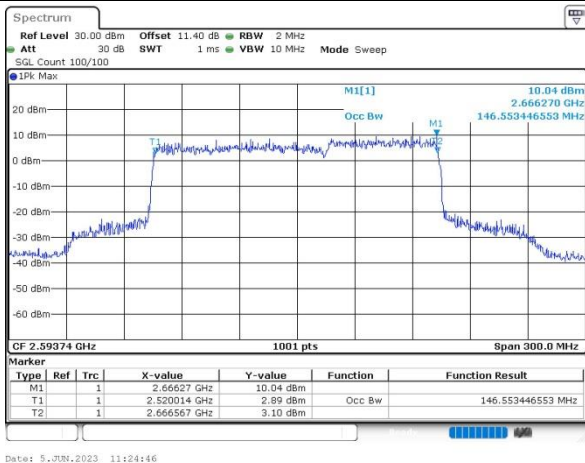

FCC N41C

90M+60M

QPSK

16QAM

64QAM

256QAM