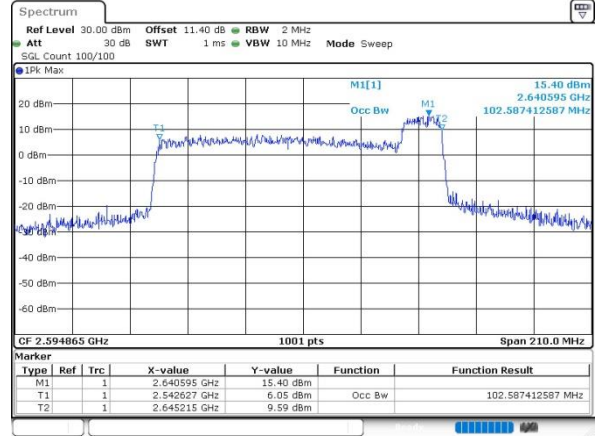

256QAM

Date: 5 JUN 2023 10:48:33

FCC N41C

90M+15M

QPSK

16QAM

64QAM

256QAM