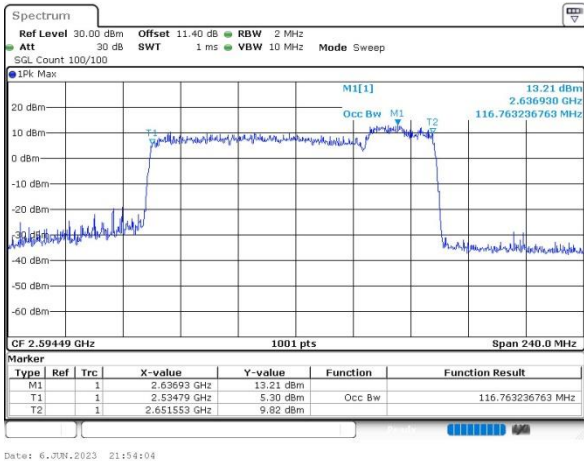

FCC N41C

90M+30M

QPSK

16QAM

64QAM

256QAM