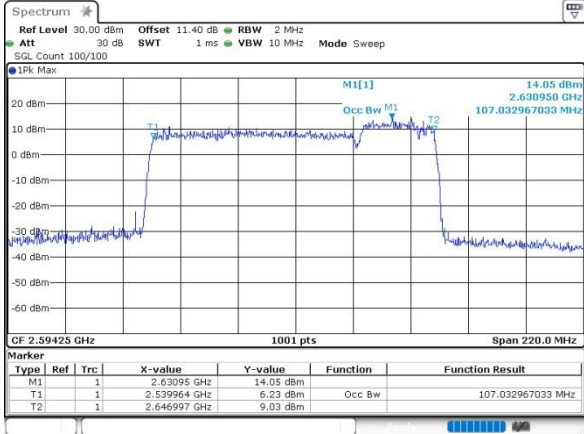

QPSK

16QAM

64QAM

256QAM

FCC N41C

80M+30M

QPSK

16QAM