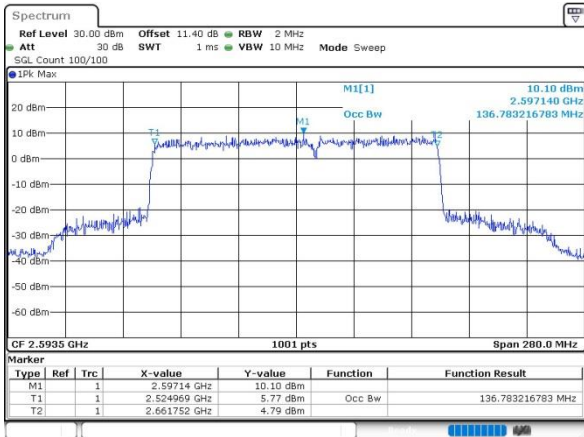

64QAM

Date: 5 JUN 2023 10:42:00