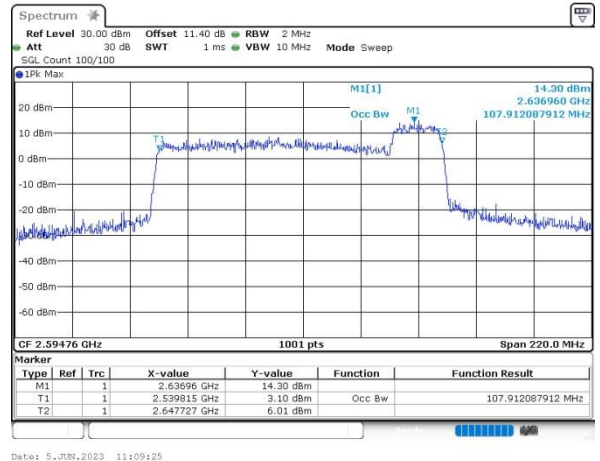

FCC N41C

90M+20M

QPSK

16QAM

64QAM

256QAM

FCC N41C

90M+30M