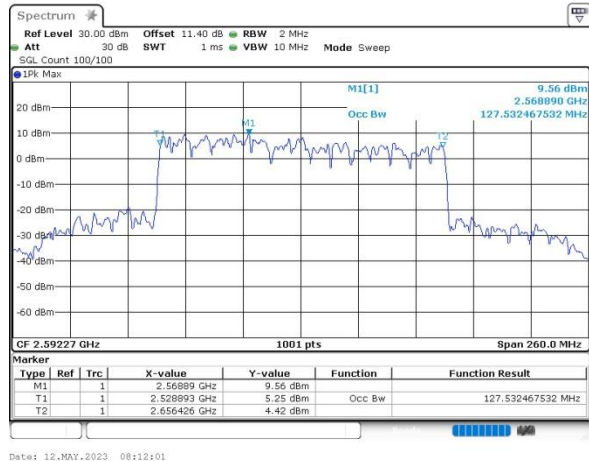

FCC N41C

50M+80M

QPSK

16QAM

64QAM

256QAM

FCC N41C

50M+90M