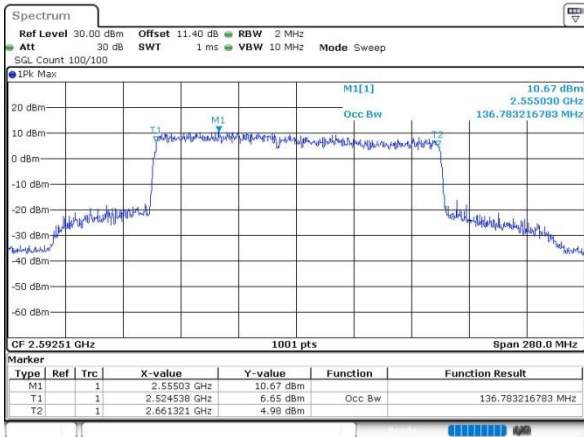

64QAM

Date: 12.MAY.2023 09:59:00