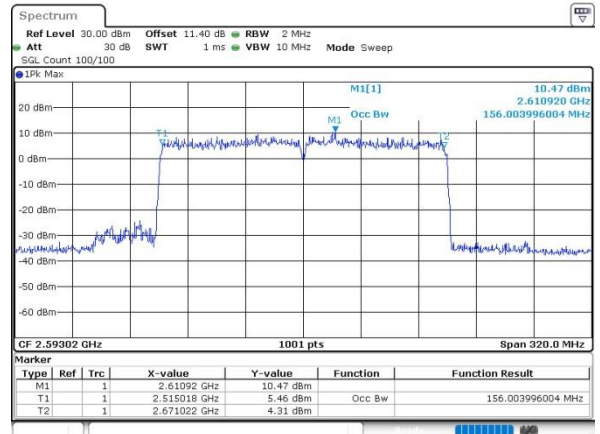

FCC N41C

80M+80M

QPSK

16QAM

64QAM

256QAM