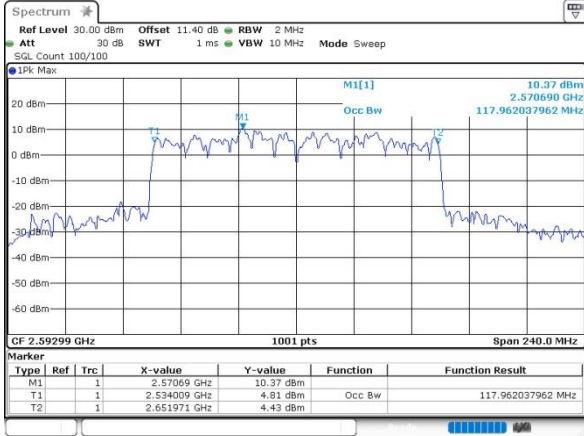

FCC N41C

60M+60M

QPSK