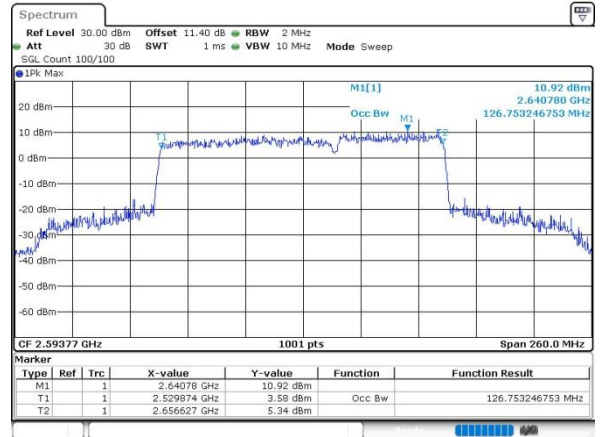

64QAM

Date: 5 JUN 2023 10:15:52

256QAM

Date: 5 JUN 2023 10:16:16

FCC N41C

80M+50M

QPSK

16QAM