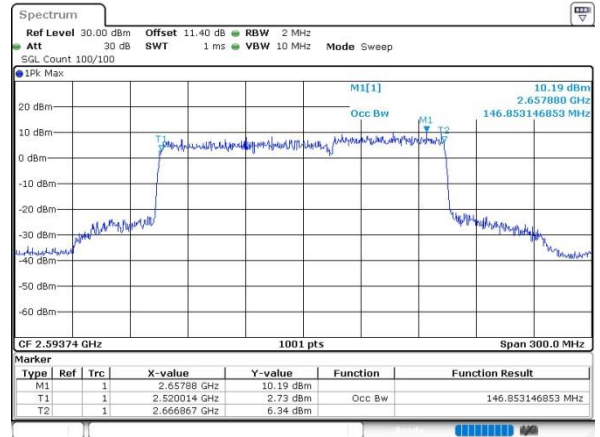

64QAM

Date: 5 JUN 2023 11:19:34

256QAM

Date: 5 JUN 2023 11:19:16

FCC N41C

90M+60M

QPSK

16QAM