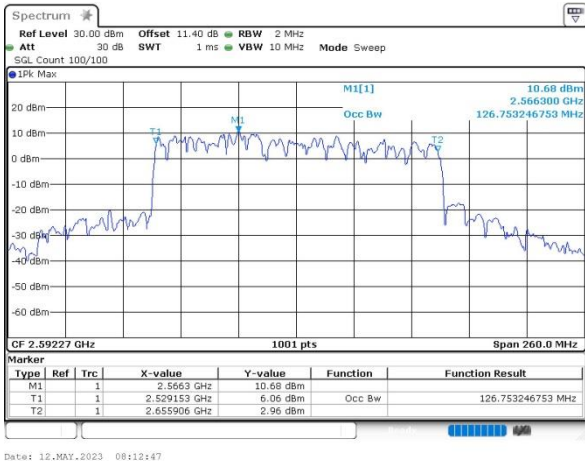

FCC N41C

50M+80M

QPSK

16QAM

64QAM

256QAM

FCC N41C

50M+90M