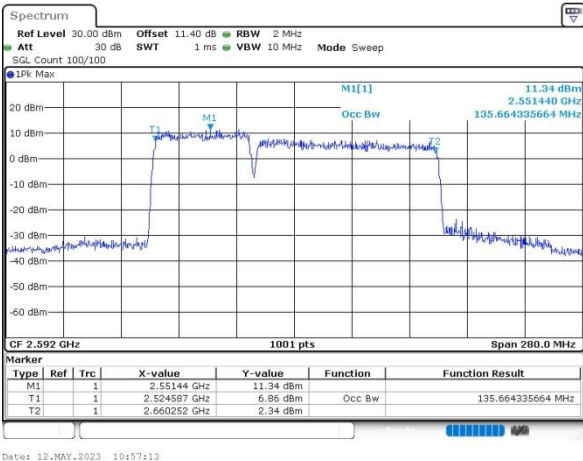

FCC N41C

50M+90M

QPSK

16QAM

64QAM

256QAM