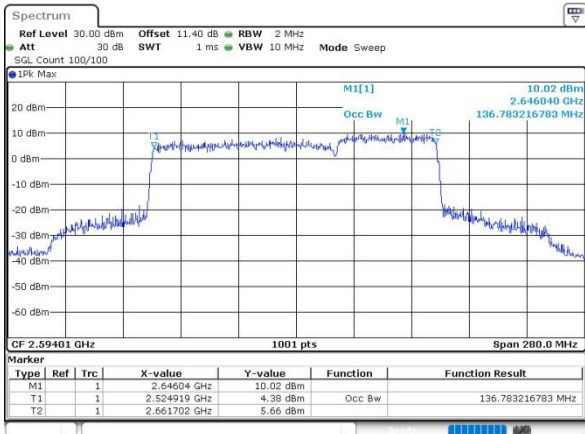

64QAM

Date: 5 JUN 2023 11:19:34