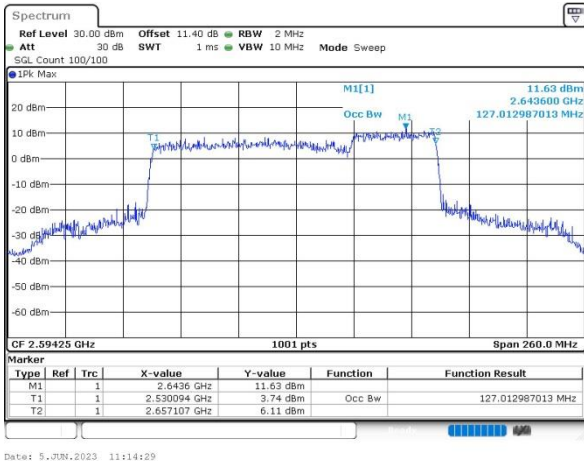

FCC N41C

90M+40M

QPSK

16QAM

64QAM

256QAM