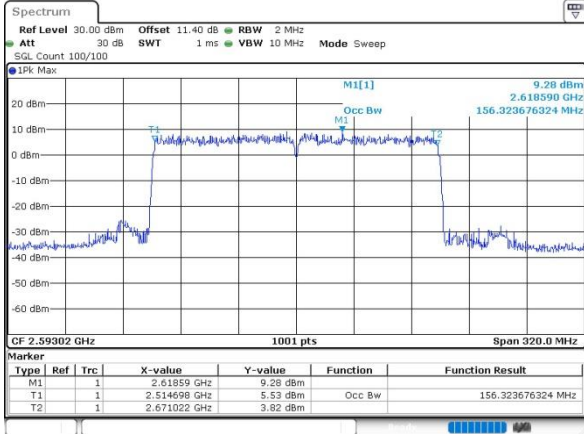

64QAM

Date: 5 JUN 2023 10:42:00

256QAM

Date: 5 JUN 2023 10:42:20

FCC N41C

80M+80M

QPSK

16QAM