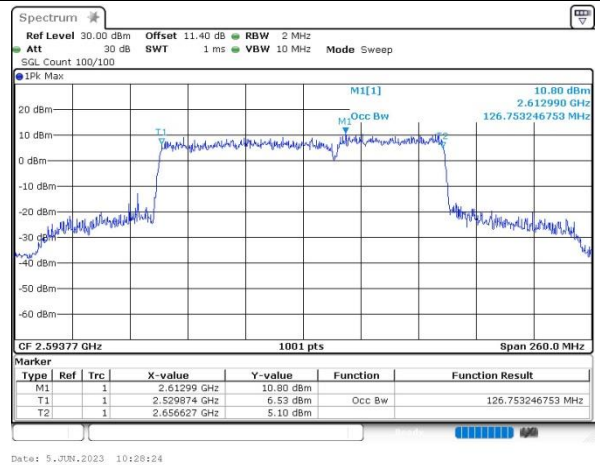

FCC N41C

80M+50M

QPSK

16QAM

64QAM

256QAM