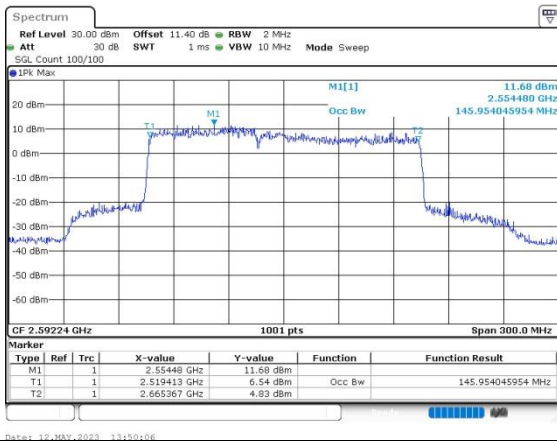

FCC N41C

60M+90M

QPSK

16QAM

64QAM

256QAM

FCC N41C

60M+100M