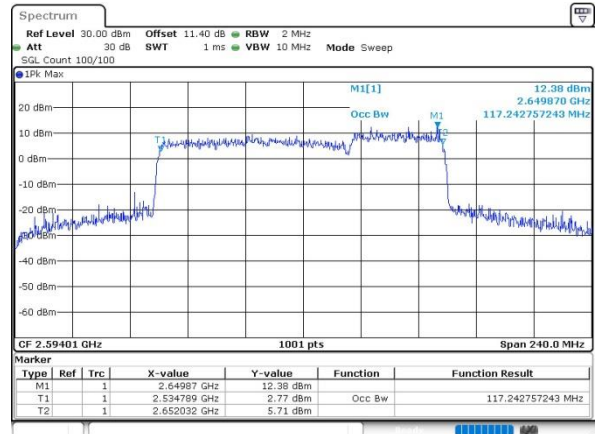

256QAM

Date: 5 JUN 2023 10:16:16