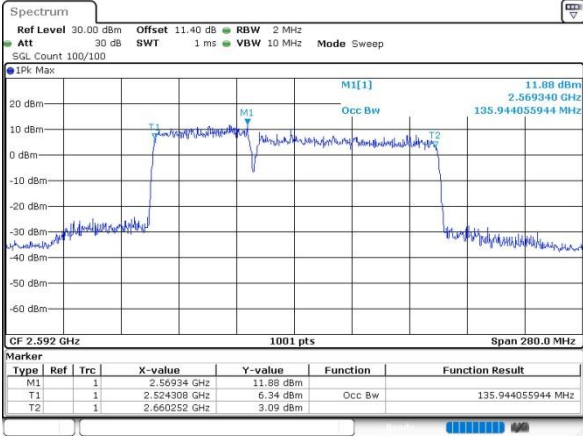

FCC N41C

50M+90M

QPSK