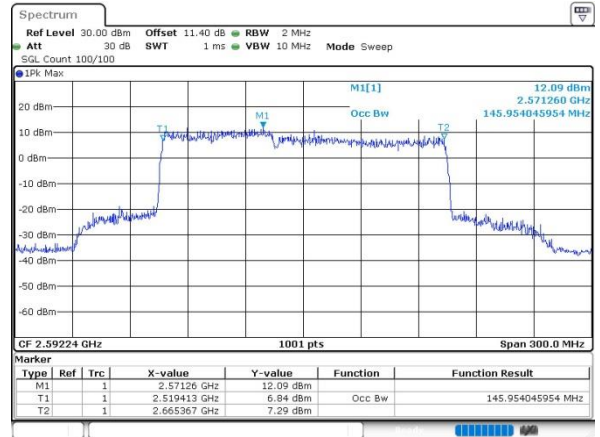

FCC N41C

60M+90M

QPSK

16QAM

64QAM

256QAM

FCC N41C

60M+100M