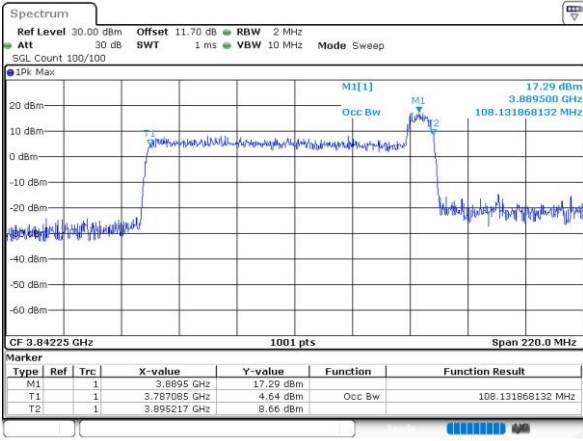

64QAM

256QAM

100M+10M

QPSK

Date: 5 JUN 2023 21:13:51

16QAM

Date: 5 JUN 2023 21:14:05

64QAM