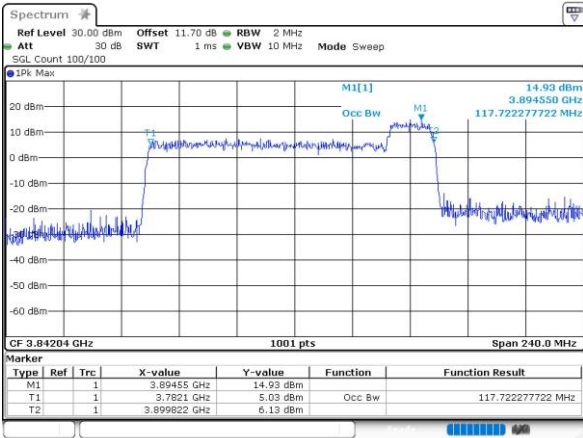

64QAM

Date: 5 JUN 2023 21:16:31

256QAM

Date: 5 JUN 2023 21:16:19

100M+20M

QPSK

Date: 5 JUN 2023 21:23:44

16QAM