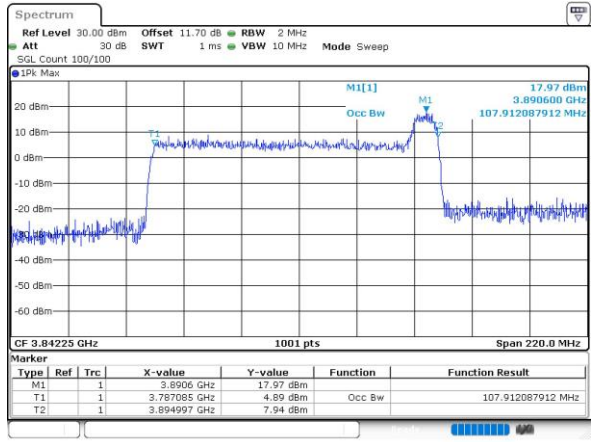

64QAM

256QAM

100M+10M

QPSK

Date: 5 JUN 2023 21:13:51

16QAM

Date: 5 JUN 2023 21:14:05

64QAM