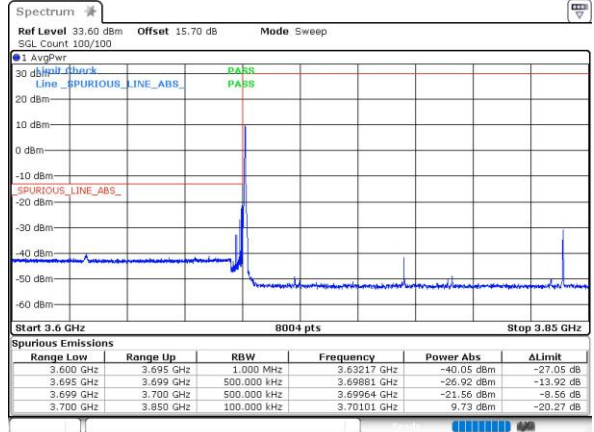

64QAM

256QAM

Conducted Band Edge

FCC N77C / 15MHz+90MHz

PCC Max Power

Lowest Band Edge / BPSK / 1RB0 and 1RB244

Lowest Band Edge / QPSK / 1RB0 and 1RB244

Lowest Band Edge / BPSK / 1RB35 and 1RB158

Lowest Band Edge / QPSK / 1RB35 and 1RB158

Lowest Band Edge / BPSK / 36RB2 and 243RB0

Lowest Band Edge / QPSK / 36RB2 and 243RB0

FCC N77C / 100MHz+40MHz

PCC Max Power

Lowest Band Edge / BPSK / 1RB0 and 1RB105

Date: 26.MAY.2023 21:16:14

Lowest Band Edge / QPSK / 1RB0 and 1RB105

Date: 26.MAY.2023 21:16:28

Lowest Band Edge / BPSK / 1RB73 and 1RB28

Date: 6.JUN.2023 20:25:58

Lowest Band Edge / QPSK / 1RB73 and 1RB28