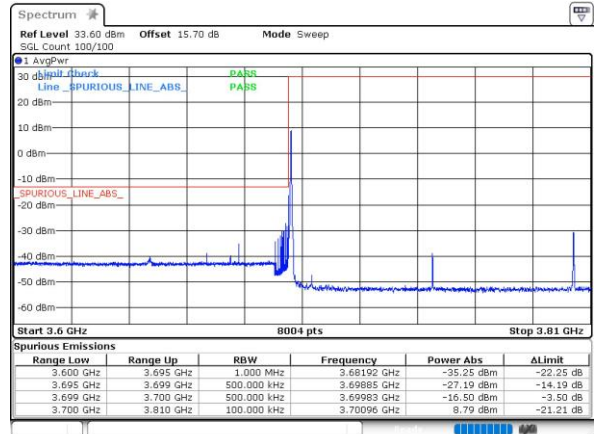

64QAM

256QAM

Conducted Band Edge

FCC N77C / 15MHz+90MHz

PCC Max Power

Lowest Band Edge / BPSK / 1RB0 and 1RB244

Lowest Band Edge / QPSK / 1RB0 and 1RB244

Lowest Band Edge / BPSK / 1RB35 and 1RB158

Lowest Band Edge / QPSK / 1RB35 and 1RB158

Lowest Band Edge / BPSK / 36RB2 and 243RB0

Lowest Band Edge / QPSK / 36RB2 and 243RB0

FCC N77C / 100MHz+40MHz

PCC Max Power

Lowest Band Edge / BPSK / 1RB0 and 1RB105