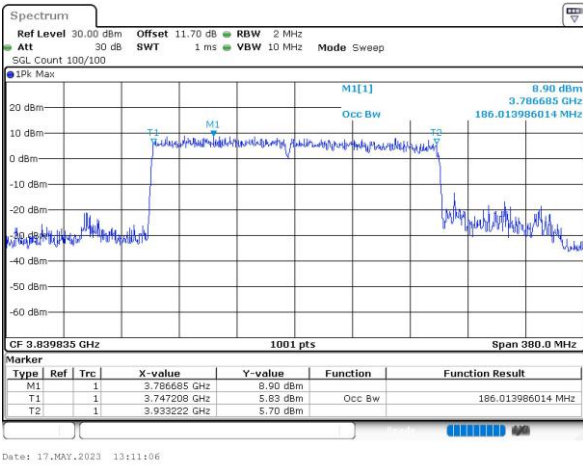

90M+100M

QPSK

16QAM

64QAM

256QAM