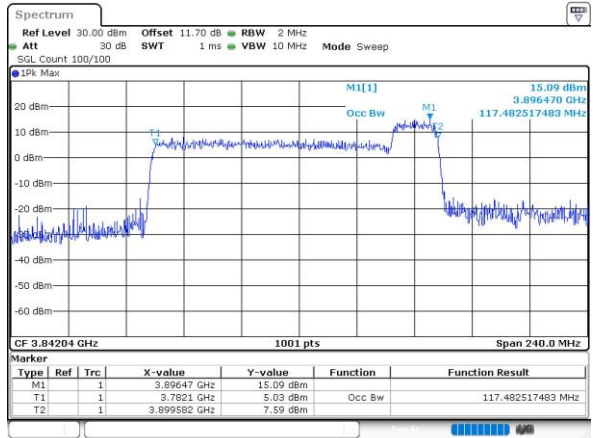

64QAM

Date: 5 JUN 2023 21:16:31

256QAM

Date: 5 JUN 2023 21:16:19

100M+20M

QPSK

Date: 5 JUN 2023 21:23:44

16QAM