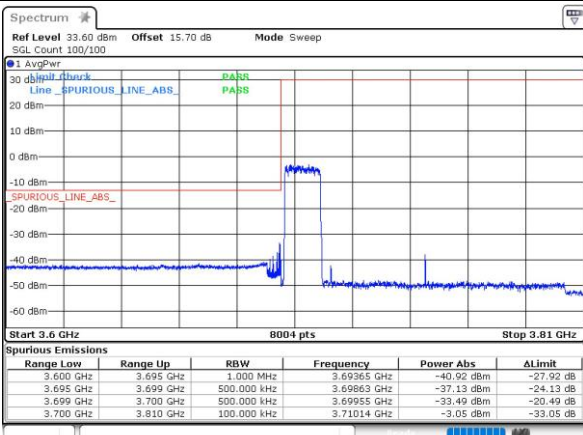

64QAM

256QAM

Conducted Band Edge

FCC N77C / 15MHz+90MHz

PCC Max Power

Lowest Band Edge / BPSK / 1RB0 and 1RB244

Lowest Band Edge / QPSK / 1RB0 and 1RB244

Lowest Band Edge / BPSK / 1RB35 and 1RB158

Lowest Band Edge / QPSK / 1RB35 and 1RB158

Lowest Band Edge / BPSK / 36RB2 and 243RB0

Lowest Band Edge / QPSK / 36RB2 and 243RB0

FCC N77C / 100MHz+40MHz

PCC Max Power

Lowest Band Edge / BPSK / 1RB0 and 1RB105