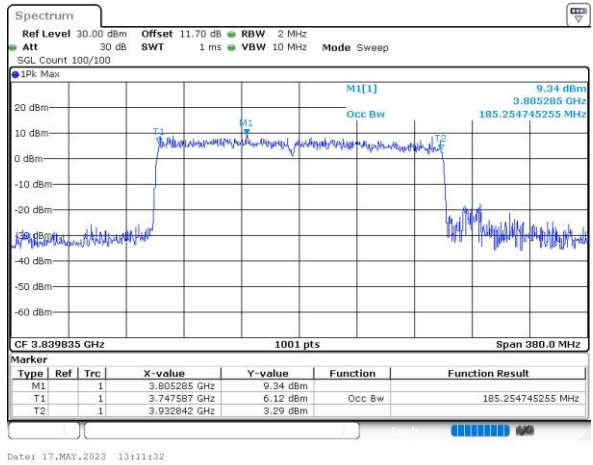

90M+100M

QPSK

16QAM

64QAM

256QAM