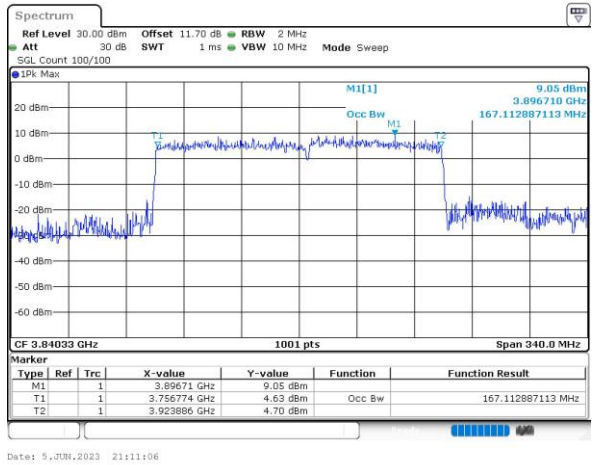

QPSK

16QAM

64QAM

256QAM

90M+90M

QPSK

Date: 17.MAY.2023 13:41:17

16QAM