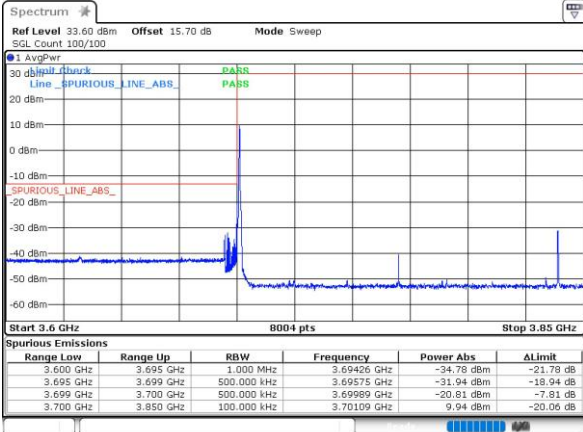

64QAM

256QAM

Conducted Band Edge

FCC N77C / 15MHz+90MHz

PCC Max Power

Lowest Band Edge / BPSK / 1RB0 and 1RB244

Lowest Band Edge / QPSK / 1RB0 and 1RB244

Lowest Band Edge / BPSK / 1RB35 and 1RB158

Lowest Band Edge / QPSK / 1RB35 and 1RB158

Lowest Band Edge / BPSK / 36RB2 and 243RB0

Lowest Band Edge / QPSK / 36RB2 and 243RB0

FCC N77C / 100MHz+40MHz

PCC Max Power

Lowest Band Edge / BPSK / 1RB0 and 1RB105

Date: 26.MAY.2023 21:16:14

Lowest Band Edge / QPSK / 1RB0 and 1RB105

Date: 26.MAY.2023 21:16:28

Lowest Band Edge / BPSK / 1RB73 and 1RB28

Date: 6.JUN.2023 20:25:58

Lowest Band Edge / QPSK / 1RB73 and 1RB28