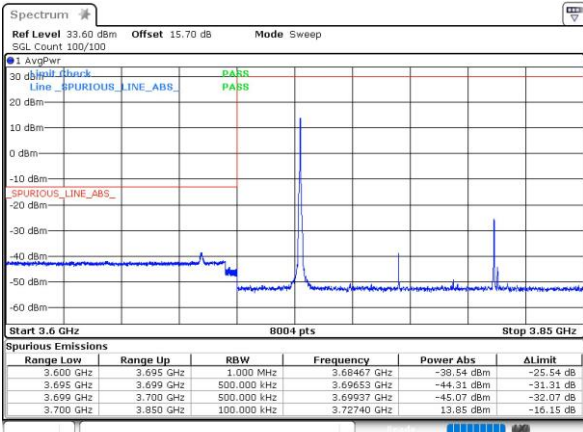

64QAM

256QAM

Conducted Band Edge

FCC N77C / 15MHz+90MHz

PCC Max Power

Lowest Band Edge / BPSK / 1RB0 and 1RB244

Lowest Band Edge / QPSK / 1RB0 and 1RB244

Lowest Band Edge / BPSK / 1RB35 and 1RB158

Lowest Band Edge / QPSK / 1RB35 and 1RB158

Lowest Band Edge / BPSK / 36RB2 and 243RB0

Lowest Band Edge / QPSK / 36RB2 and 243RB0

FCC N77C / 100MHz+40MHz

PCC Max Power

Lowest Band Edge / BPSK / 1RB0 and 1RB105

Date: 26.MAY.2023 21:16:14

Lowest Band Edge / QPSK / 1RB0 and 1RB105

Date: 26.MAY.2023 21:16:28

Lowest Band Edge / BPSK / 1RB73 and 1RB28

Date: 6.JUN.2023 20:25:58

Lowest Band Edge / QPSK / 1RB73 and 1RB28