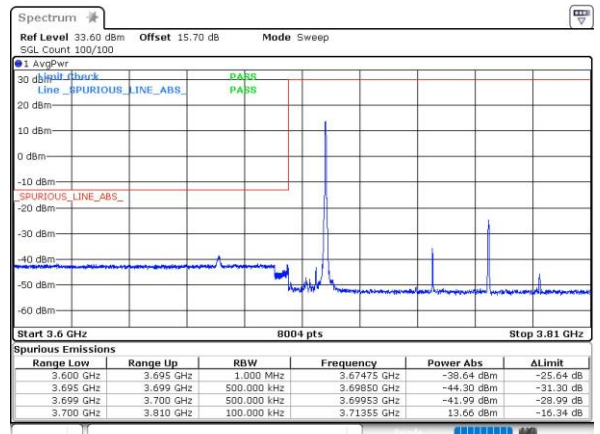

64QAM

256QAM

Conducted Band Edge

FCC N77C / 15MHz+90MHz

PCC Max Power

Lowest Band Edge / BPSK / 1RB0 and 1RB244

Lowest Band Edge / QPSK / 1RB0 and 1RB244

Lowest Band Edge / BPSK / 1RB35 and 1RB158

Lowest Band Edge / QPSK / 1RB35 and 1RB158

Lowest Band Edge / BPSK / 36RB2 and 243RB0

Lowest Band Edge / QPSK / 36RB2 and 243RB0

FCC N77C / 100MHz+40MHz

PCC Max Power

Lowest Band Edge / BPSK / 1RB0 and 1RB105