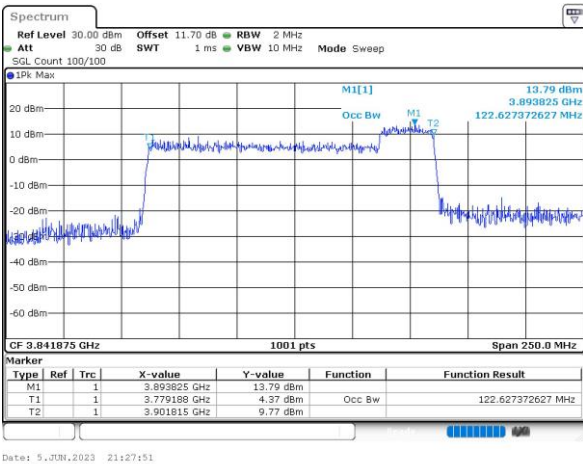

Date: 5 JUN 2023 21:24:01

64QAM

Date: 5 JUN 2023 21:24:10

256QAM

Date: 5 JUN 2023 21:24:20

100M+25M

QPSK

16QAM