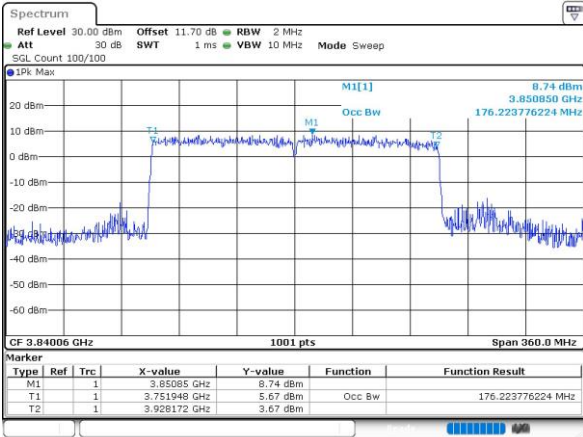

64QAM

Date: 17.MAY.2023 13:40:08