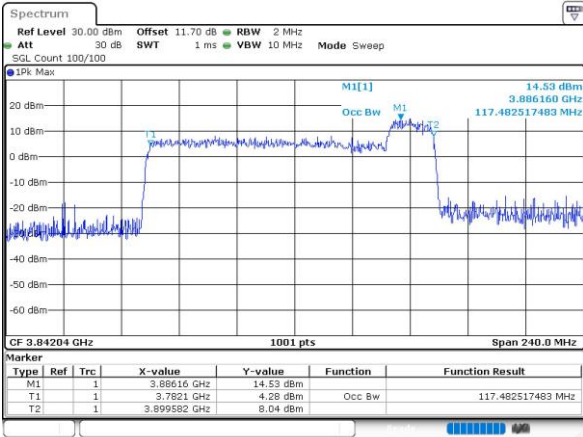

64QAM

Date: 5 JUN 2023 21:24:10