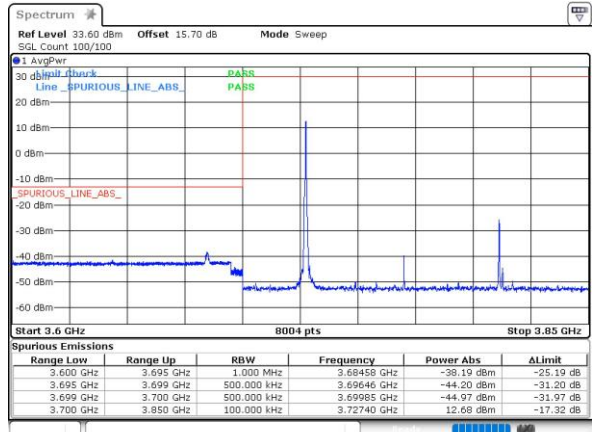

Lowest Band Edge / QPSK / 1RB35 and 1RB158

Lowest Band Edge / BPSK / 36RB2 and 243RB0

Lowest Band Edge / QPSK / 36RB2 and 243RB0

FCC N77C / 100MHz+40MHz

PCC Max Power

Lowest Band Edge / BPSK / 1RB0 and 1RB105

Date: 26.MAY.2023 21:16:14

Lowest Band Edge / QPSK / 1RB0 and 1RB105

Date: 26.MAY.2023 21:16:28

Lowest Band Edge / BPSK / 1RB73 and 1RB28

Date: 6.JUN.2023 20:25:58

Lowest Band Edge / QPSK / 1RB73 and 1RB28

Date: 6.JUN.2023 20:25:40

Lowest Band Edge / BPSK / 270RB3 and 100RB0

Date: 26.MAY.2023 21:15:35

Lowest Band Edge / QPSK / 270RB3 and 100RB0

Date: 26.MAY.2023 21:15:16