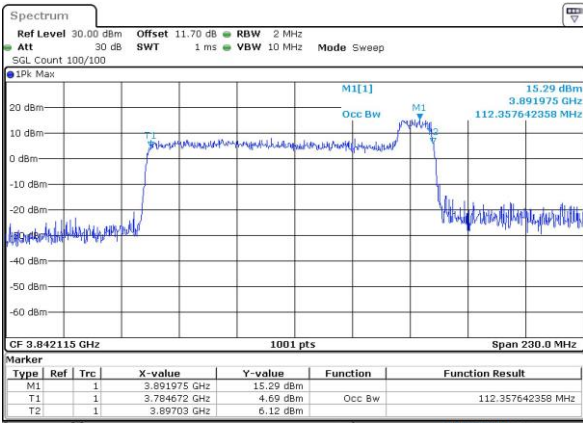

64QAM

Date: 5 JUN 2023 21:16:31