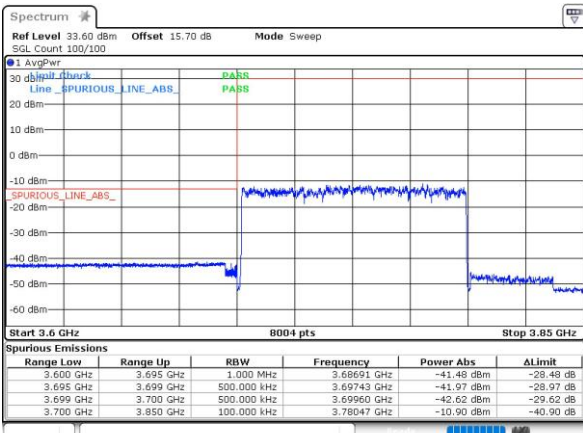

Lowest Band Edge / QPSK / 1RB35 and 1RB158

Lowest Band Edge / BPSK / 36RB2 and 243RB0

Lowest Band Edge / QPSK / 36RB2 and 243RB0

FCC N77C / 100MHz+40MHz

PCC Max Power

Lowest Band Edge / BPSK / 1RB0 and 1RB105

Date: 26.MAY.2023 21:16:14

Lowest Band Edge / QPSK / 1RB0 and 1RB105

Date: 26.MAY.2023 21:16:28

Lowest Band Edge / BPSK / 1RB73 and 1RB28

Date: 6.JUN.2023 20:25:58

Lowest Band Edge / QPSK / 1RB73 and 1RB28

Date: 6.JUN.2023 20:25:40

Lowest Band Edge / BPSK / 270RB3 and 100RB0

Date: 26.MAY.2023 21:15:35

Lowest Band Edge / QPSK / 270RB3 and 100RB0

Date: 26.MAY.2023 21:15:16