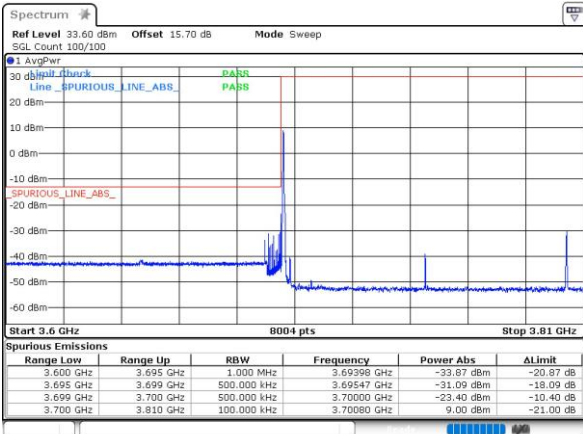

64QAM

256QAM

Conducted Band Edge

FCC N77C / 15MHz+90MHz

PCC Max Power

Lowest Band Edge / BPSK / 1RB0 and 1RB244

Lowest Band Edge / QPSK / 1RB0 and 1RB244

Lowest Band Edge / BPSK / 1RB35 and 1RB158

Lowest Band Edge / QPSK / 1RB35 and 1RB158

Lowest Band Edge / BPSK / 36RB2 and 243RB0

Lowest Band Edge / QPSK / 36RB2 and 243RB0

FCC N77C / 100MHz+40MHz

PCC Max Power

Lowest Band Edge / BPSK / 1RB0 and 1RB105