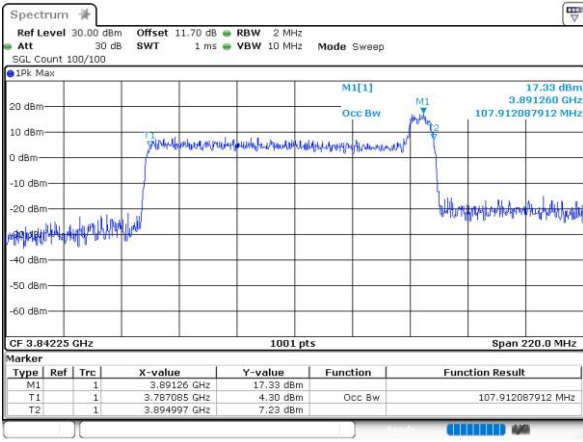

64QAM

256QAM

100M+10M

QPSK

Date: 5 JUN 2023 21:13:51

16QAM

Date: 5 JUN 2023 21:14:05

64QAM