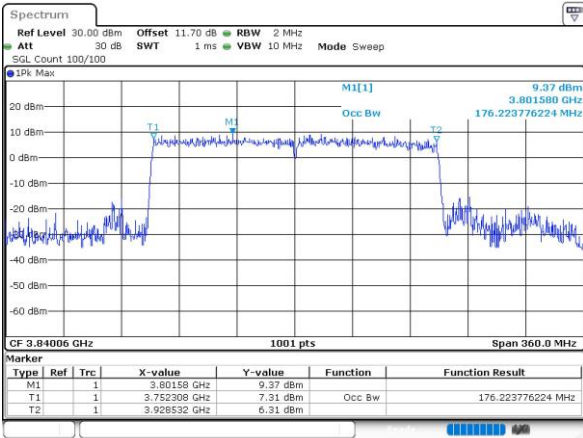

QPSK

16QAM

64QAM

256QAM

90M+90M

QPSK

Date: 17.MAY.2023 13:41:17

16QAM