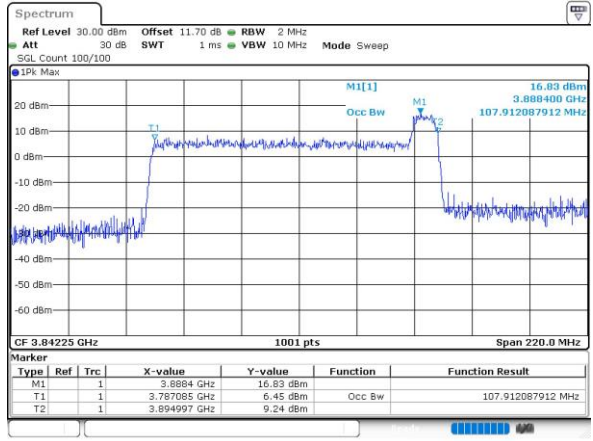

256QAM

Date: 5 JUN 2023 21:14:25