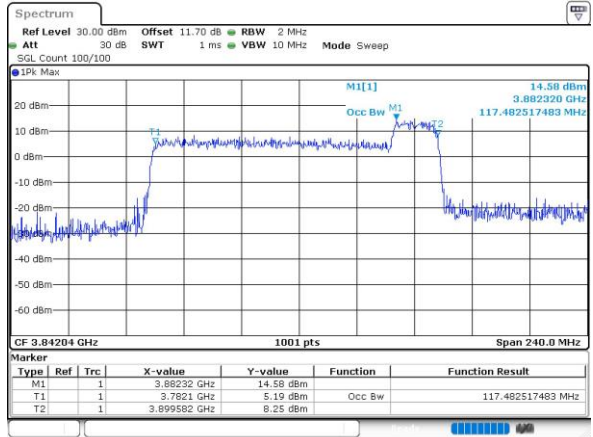

256QAM

Date: 5 JUN 2023 21:24:20