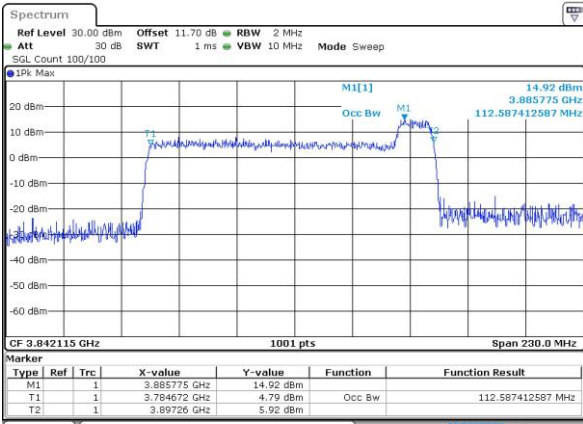

Date: 5 JUN 2023 21:14:13

256QAM

Date: 5 JUN 2023 21:14:25

100M+15M

QPSK

Date: 5 JUN 2023 21:16:55

16QAM

Date: 5 JUN 2023 21:16:41