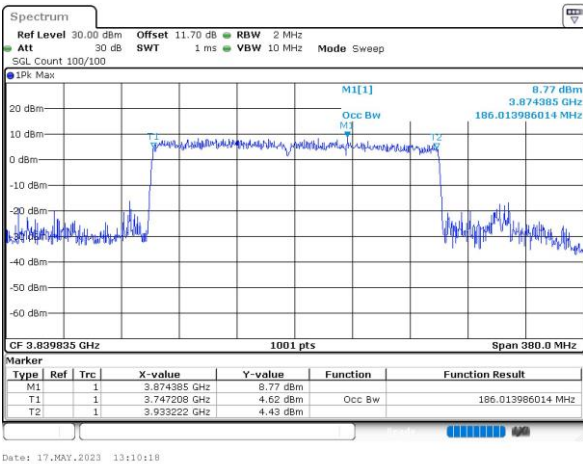

Date: 17.MAY.2023 13:40:49

64QAM

Date: 17.MAY.2023 13:40:08

256QAM

Date: 17.MAY.2023 13:38:39

90M+100M

QPSK

16QAM