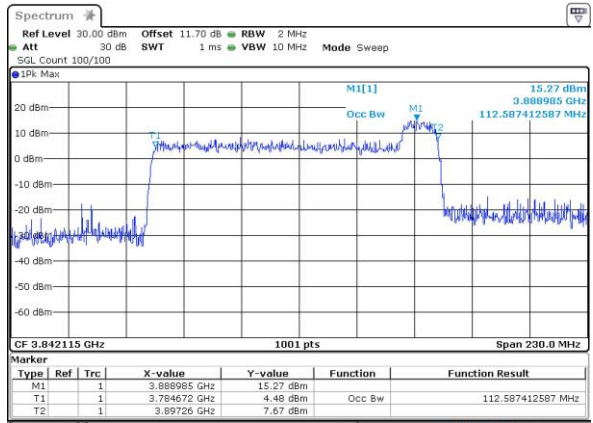

256QAM

Date: 5 JUN 2023 21:16:19