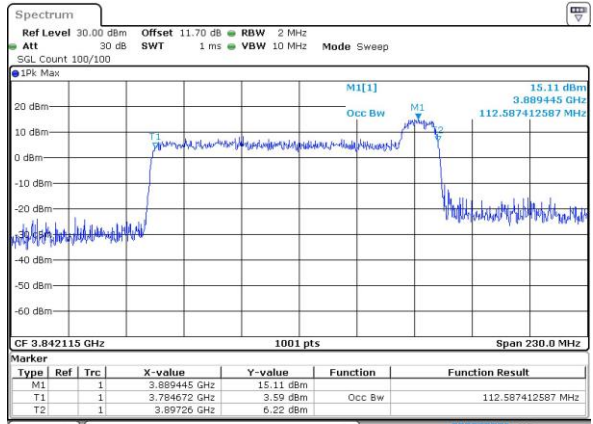

Date: 5 JUN 2023 21:14:13

256QAM

Date: 5 JUN 2023 21:14:25

100M+15M

QPSK

Date: 5 JUN 2023 21:16:55

16QAM

Date: 5 JUN 2023 21:16:41