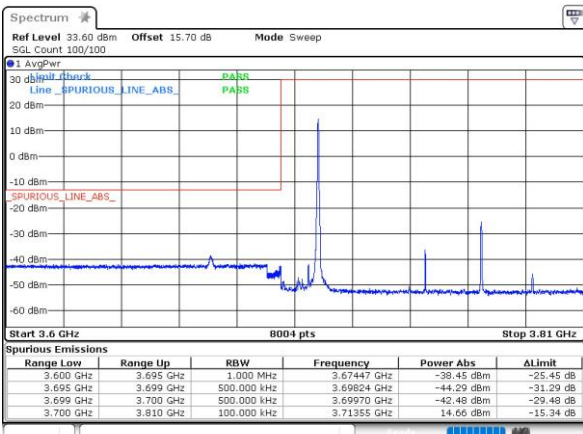

64QAM

256QAM

Conducted Band Edge

FCC N77C / 15MHz+90MHz

PCC Max Power

Lowest Band Edge / BPSK / 1RB0 and 1RB244

Lowest Band Edge / QPSK / 1RB0 and 1RB244

Lowest Band Edge / BPSK / 1RB35 and 1RB158

Lowest Band Edge / QPSK / 1RB35 and 1RB158

Lowest Band Edge / BPSK / 36RB2 and 243RB0

Lowest Band Edge / QPSK / 36RB2 and 243RB0

FCC N77C / 100MHz+40MHz

PCC Max Power

Lowest Band Edge / BPSK / 1RB0 and 1RB105