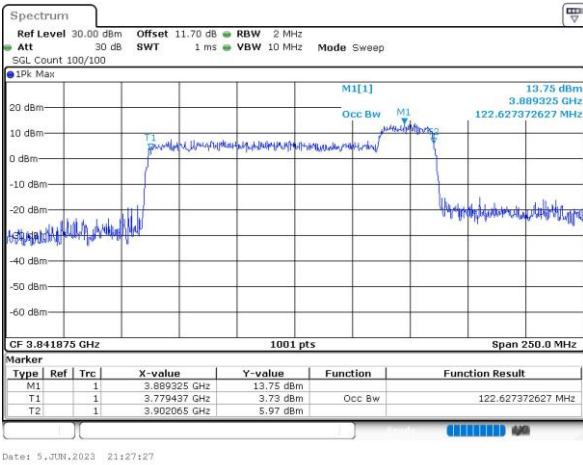

100M+25M

QPSK

16QAM

64QAM

256QAM