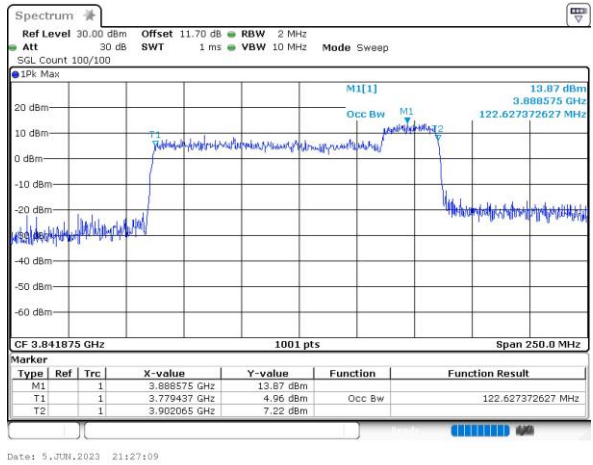

100M+25M

QPSK

16QAM

64QAM

256QAM