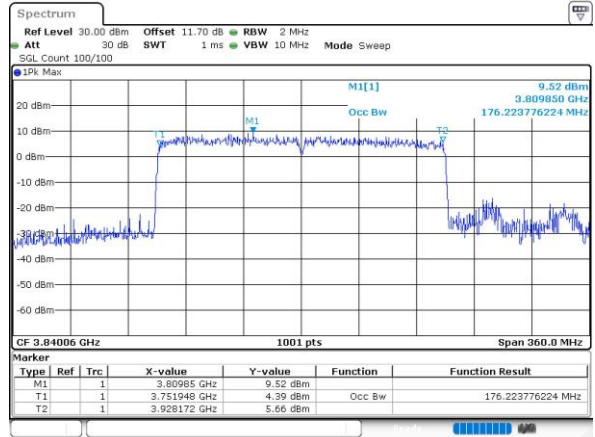

256QAM

Date: 17.MAY.2023 13:38:39