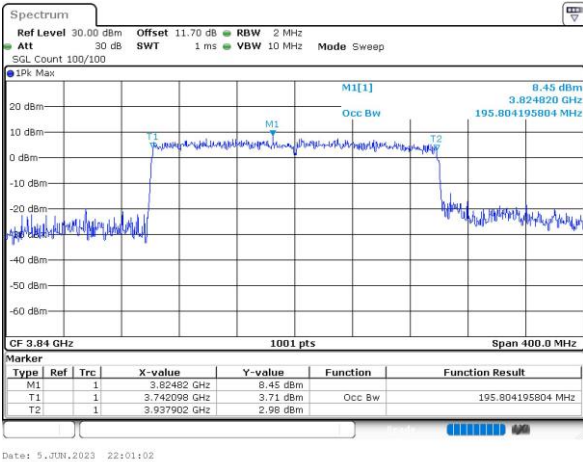

100M+90M

QPSK

16QAM

64QAM

256QAM

100M+100M

QPSK

16QAM

64QAM

256QAM

Conducted Band Edge

FCC N77C / 15MHz+90MHz

PCC Max Power

Lowest Band Edge / BPSK / 1RB0 and 1RB244

Lowest Band Edge / QPSK / 1RB0 and 1RB244

Lowest Band Edge / BPSK / 1RB35 and 1RB158