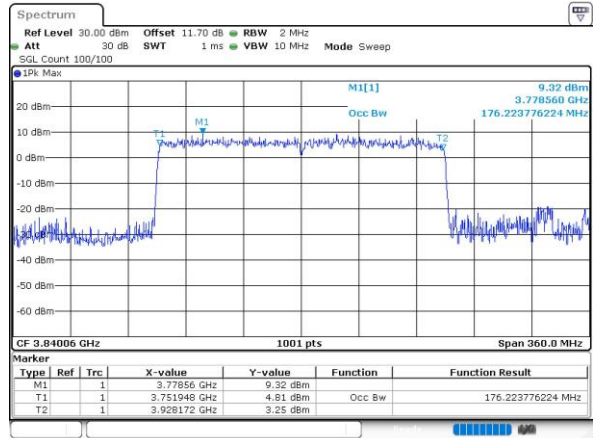

QPSK

16QAM

64QAM

256QAM

90M+90M

QPSK

Date: 17.MAY.2023 13:41:17

16QAM