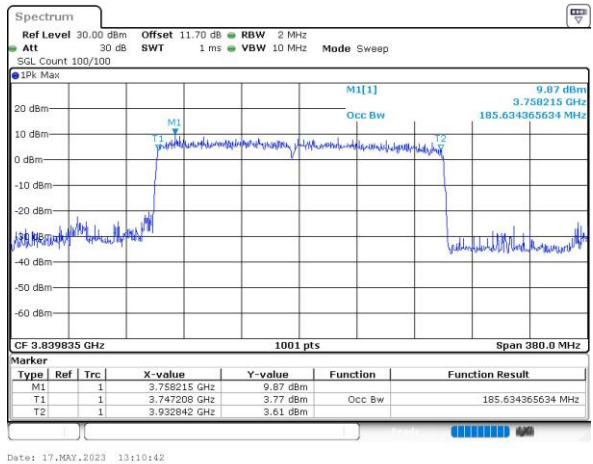

Date: 17.MAY.2023 13:40:49

64QAM

Date: 17.MAY.2023 13:40:08

256QAM

Date: 17.MAY.2023 13:38:39

90M+100M

QPSK

16QAM