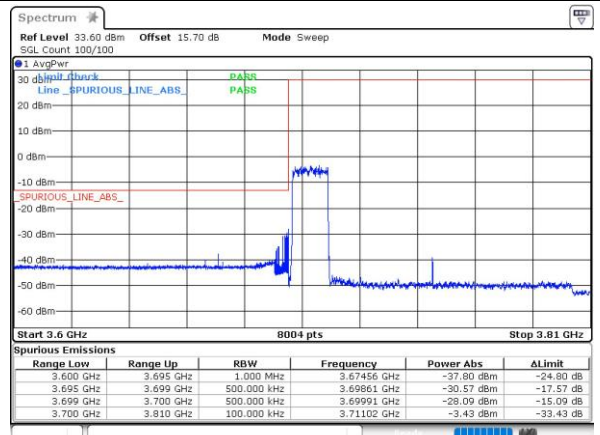

64QAM

256QAM

Conducted Band Edge

FCC N77C / 15MHz+90MHz

PCC Max Power

Lowest Band Edge / BPSK / 1RB0 and 1RB244

Lowest Band Edge / QPSK / 1RB0 and 1RB244

Lowest Band Edge / BPSK / 1RB35 and 1RB158

Lowest Band Edge / QPSK / 1RB35 and 1RB158

Lowest Band Edge / BPSK / 36RB2 and 243RB0

Lowest Band Edge / QPSK / 36RB2 and 243RB0

FCC N77C / 100MHz+40MHz

PCC Max Power

Lowest Band Edge / BPSK / 1RB0 and 1RB105