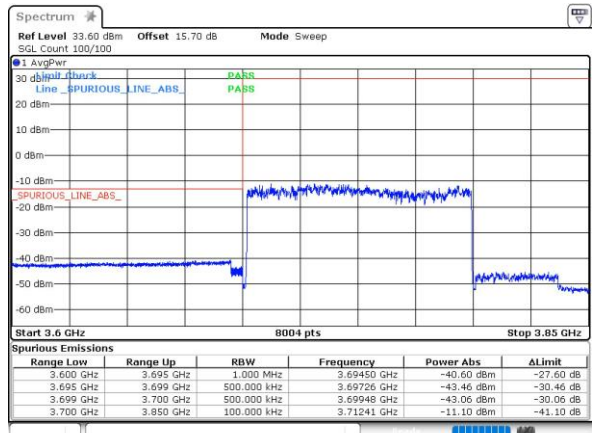

Lowest Band Edge / QPSK / 1RB35 and 1RB158

Lowest Band Edge / BPSK / 36RB2 and 243RB0

Lowest Band Edge / QPSK / 36RB2 and 243RB0

FCC N77C / 100MHz+40MHz

PCC Max Power

Lowest Band Edge / BPSK / 1RB0 and 1RB105

Date: 26.MAY.2023 21:16:14

Lowest Band Edge / QPSK / 1RB0 and 1RB105

Date: 26.MAY.2023 21:16:28

Lowest Band Edge / BPSK / 1RB73 and 1RB28

Date: 6.JUN.2023 20:25:58

Lowest Band Edge / QPSK / 1RB73 and 1RB28

Date: 6.JUN.2023 20:25:40

Lowest Band Edge / BPSK / 270RB3 and 100RB0

Date: 26.MAY.2023 21:15:35

Lowest Band Edge / QPSK / 270RB3 and 100RB0

Date: 26.MAY.2023 21:15:16