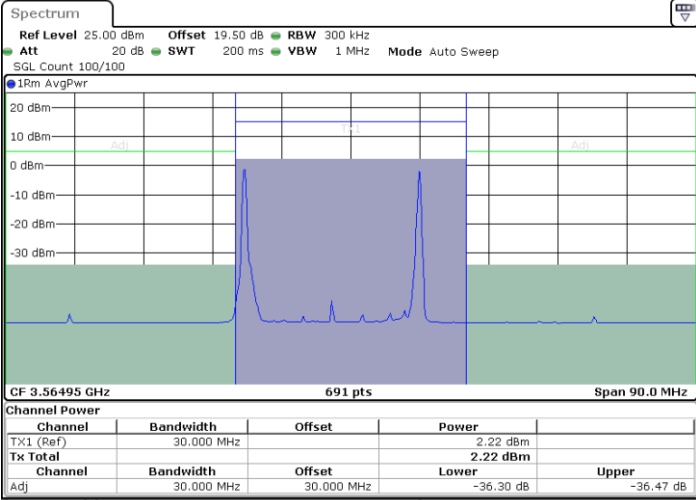

Date: 18 JUL 2024 14:38:18

LTE Band 48C / 15MHz+20MHz

16QAM

Highest Channel / 1RB0 and 1RB99

Highest Channel / 1RB74 and 1RB0

Date: 27 JUN 2024 11:48:56

Date: 27 JUN 2024 11:51:20

Highest Channel / Full RB

N/A

Date: 18 JUL 2024 15:16:11

LTE Band 48C / 20MHz+5MHz

16QAM

Lowest Channel / 1RB0 and 1RB24

Lowest Channel / 1RB99 and 1RB0

Date: 27 JUN 2024 13:13:32

Date: 27 JUN 2024 13:15:56

Lowest Channel / Full RB

N/A

Date: 17 JUL 2024 17:42:08

LTE Band 48C / 20MHz+5MHz

16QAM

Middle Channel / 1RB0 and 1RB24

Middle Channel / 1RB99 and 1RB0

Date: 27 JUN 2024 13:06:16