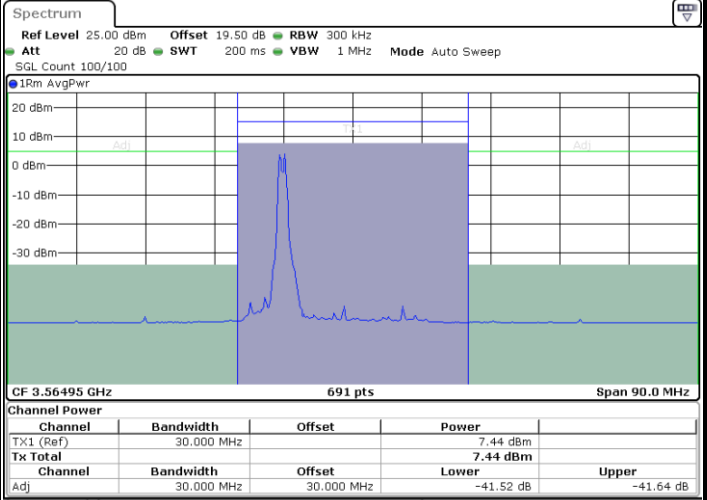

Date: 27 JUN 2024 11:57:19

Date: 27 JUN 2024 11:59:37

Middle Channel / Full RB

N/A

Date: 18 JUL 2024 13:09:08

LTE Band 48C / 20MHz+20MHz

16QAM

Highest Channel / 1RB0 and 1RB99

Highest Channel / 1RB99 and 1RB0

Date: 27 JUN 2024 12:11:20

Date: 27 JUN 2024 12:13:38

Highest Channel / Full RB

N/A

Date: 18 JUL 2024 13:20:58

LTE Band 48C / 5MHz+20MHz

64QAM

Lowest Channel / 1RB0 and 1RB99

Lowest Channel / 1RB24 and 1RB0

Date: 27 JUN 2024 10:51:33

Date: 27 JUN 2024 10:55:34

Lowest Channel / Full RB

N/A

Date: 17 JUL 2024 15:48:46

LTE Band 48C / 5MHz+20MHz