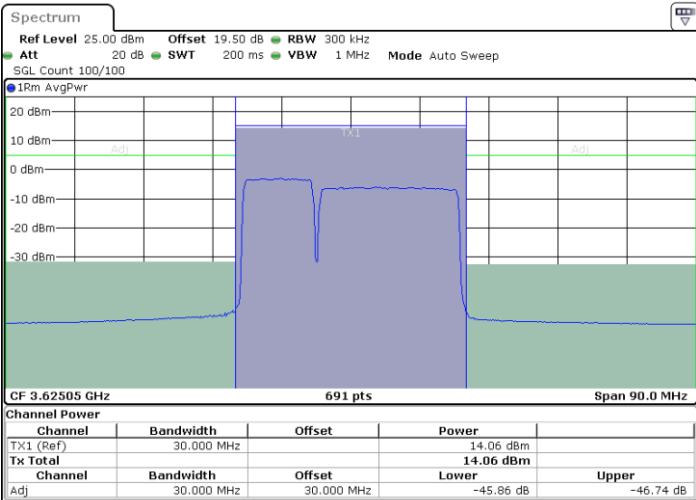

Date: 27 JUN 2024 11:17:15

Date: 27 JUN 2024 11:19:40

Lowest Channel / Full RB

N/A

Date: 18 JUL 2024 13:42:48

LTE Band 48C / 10MHz+20MHz

16QAM

Middle Channel / 1RB0 and 1RB99

Middle Channel / 1RB49 and 1RB0

Date: 27 JUN 2024 11:10:00

Date: 27 JUN 2024 11:12:25

Middle Channel / Full RB

N/A

Date: 18 JUL 2024 13:30:08

LTE Band 48C / 10MHz+20MHz

16QAM

Highest Channel / 1RB0 and 1RB99

Highest Channel / 1RB49 and 1RB0

Date: 27 JUN 2024 11:24:30

Date: 27 JUN 2024 11:26:55

Highest Channel / Full RB

N/A

Date: 18 JUL 2024 13:52:26

LTE Band 48C / 15MHz+20MHz