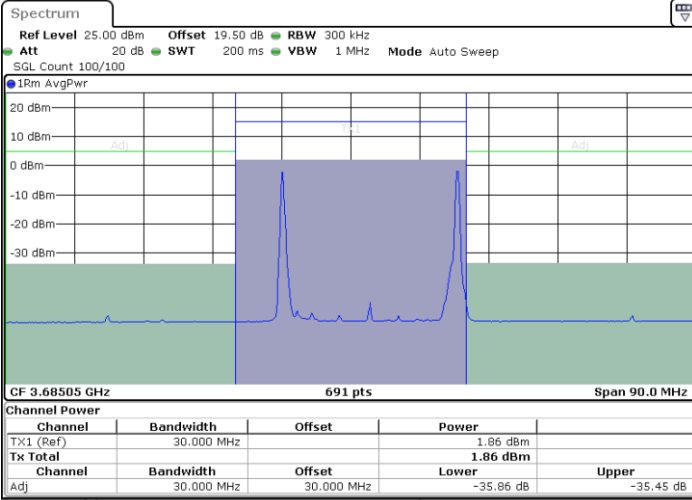

Middle Channel / Full RB

N/A

Date: 17 JUL 2024 15:32:56

LTE Band 48C / 5MHz+20MHz

16QAM

Highest Channel / 1RB0 and 1RB99

Highest Channel / 1RB24 and 1RB0

Date: 27 JUN 2024 10:59:36

Date: 27 JUN 2024 11:02:00

Highest Channel / Full RB

N/A

Date: 17 JUL 2024 16:08:49

LTE Band 48C / 10MHz+20MHz

16QAM

Lowest Channel / 1RB0 and 1RB99

Lowest Channel / 1RB49 and 1RB0