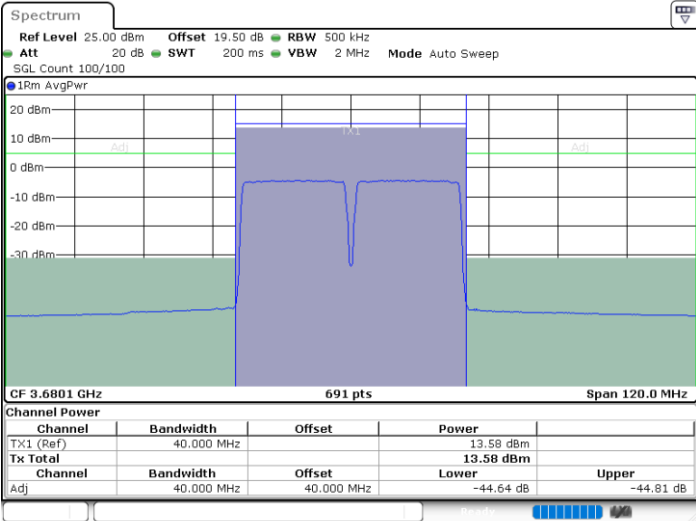

Date: 27 JUN 2024 11:57:19

Date: 27 JUN 2024 11:59:37

Middle Channel / Full RB

N/A

Date: 18 JUL 2024 13:09:08

LTE Band 48C / 20MHz+20MHz

16QAM

Highest Channel / 1RB0 and 1RB99

Highest Channel / 1RB99 and 1RB0

Date: 27 JUN 2024 12:11:20

Date: 27 JUN 2024 12:13:38

Highest Channel / Full RB

N/A

Date: 18 JUL 2024 13:20:58

LTE Band 48C / 5MHz+20MHz

64QAM

Lowest Channel / 1RB0 and 1RB99

Lowest Channel / 1RB24 and 1RB0

Date: 27 JUN 2024 10:51:33

Date: 27 JUN 2024 10:55:34

Lowest Channel / Full RB

N/A

Date: 17 JUL 2024 15:48:46

LTE Band 48C / 5MHz+20MHz