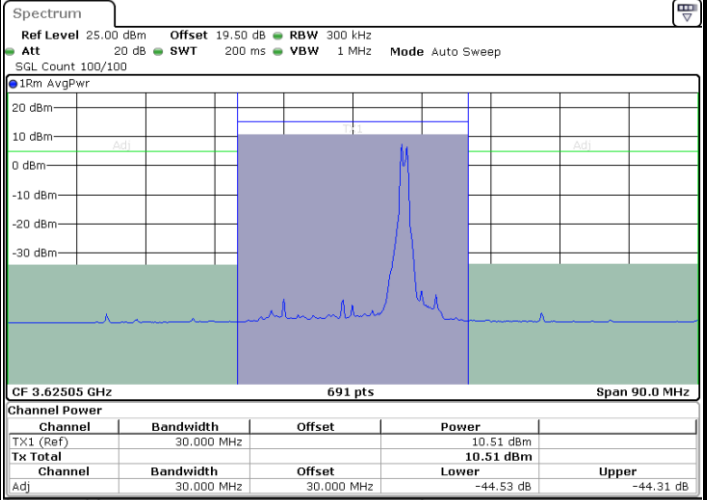

Date: 27 JUN 2024 13:07:53