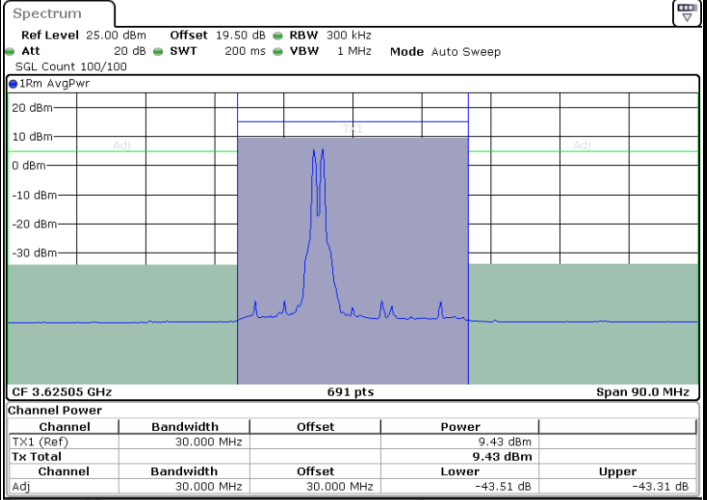

Date: 27 JUN 2024 11:12:25