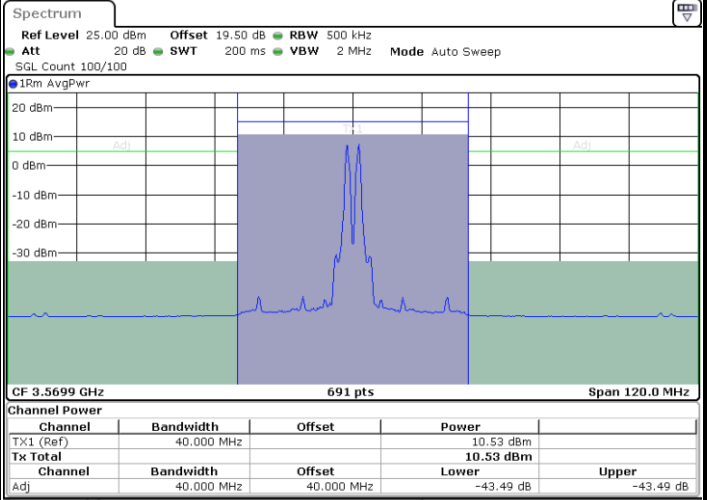

Date: 27 JUN 2024 14:11:19

Date: 27 JUN 2024 14:12:07

Middle Channel / Full RB

N/A

Date: 18 JUL 2024 10:25:03

LTE Band 48C / 20MHz+15MHz

QPSK

Highest Channel / 1RB0 and 1RB74

Highest Channel / 1RB99 and 1RB0

Date: 27 JUN 2024 14:25:48

Date: 27 JUN 2024 14:26:36

Highest Channel / Full RB

N/A

Date: 18 JUL 2024 10:43:16

LTE Band 48C / 20MHz+20MHz

QPSK

Lowest Channel / 1RB0 and 1RB99

Lowest Channel / 1RB99 and 1RB0

Date: 27 JUN 2024 12:05:06

Date: 27 JUN 2024 12:05:52

Lowest Channel / Full RB

N/A

Date: 18 JUL 2024 13:15:26

LTE Band 48C / 20MHz+20MHz