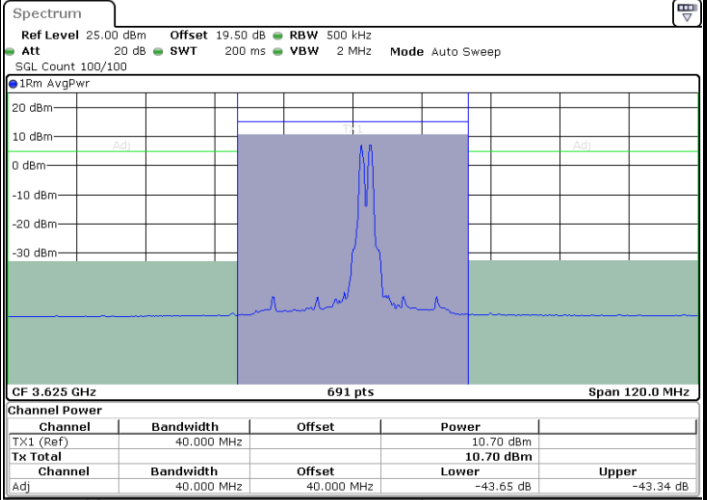

Highest Channel / Full RB

N/A

Date: 18 JUL 2024 10:12:47

LTE Band 48C / 20MHz+15MHz

QPSK

Lowest Channel / 1RB0 and 1RB74

Lowest Channel / 1RB99 and 1RB0

Date: 27 JUN 2024 14:18:34

Date: 27 JUN 2024 14:19:22

Lowest Channel / Full RB

N/A

Date: 18 JUL 2024 10:34:42

LTE Band 48C / 20MHz+15MHz

QPSK

Middle Channel / 1RB0 and 1RB74

Middle Channel / 1RB99 and 1RB0

Date: 27 JUN 2024 14:11:19

Date: 27 JUN 2024 14:12:07

Middle Channel / Full RB

N/A

Date: 18 JUL 2024 10:25:03

LTE Band 48C / 20MHz+15MHz

QPSK

Highest Channel / 1RB0 and 1RB74