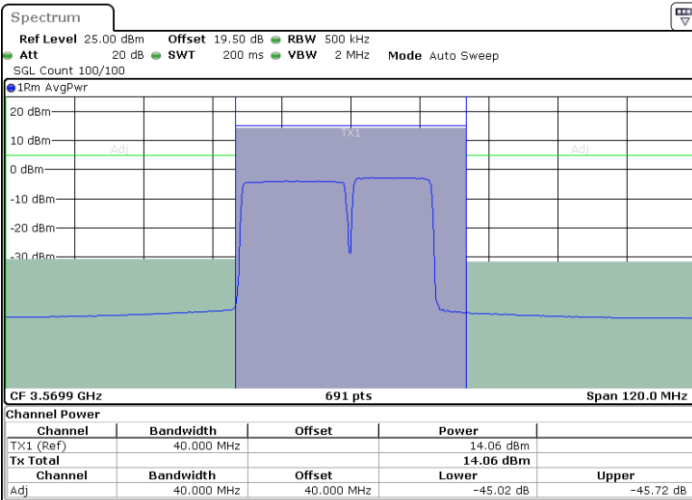

LTE Band 48C / 20MHz+15MHz

16QAM

Lowest Channel / 1RB0 and 1RB74

Lowest Channel / 1RB99 and 1RB0

Date: 27 JUN 2024 14:17:46

Date: 27 JUN 2024 14:20:10

Lowest Channel / Full RB

N/A

Date: 18 JUL 2024 10:35:31

LTE Band 48C / 20MHz+15MHz

16QAM

Middle Channel / 1RB0 and 1RB74

Middle Channel / 1RB99 and 1RB0

Date: 27 JUN 2024 14:10:31

Date: 27 JUN 2024 14:12:55

Middle Channel / Full RB