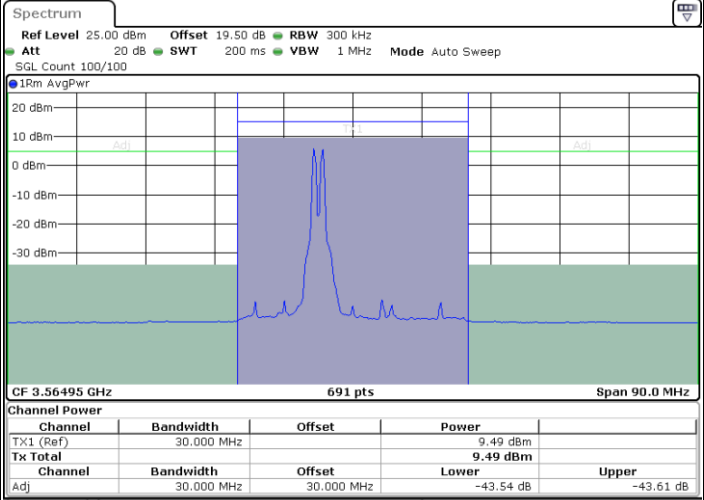

Date: 27 JUN 2024 11:02:00

Highest Channel / Full RB

N/A

Date: 17 JUL 2024 16:08:49

LTE Band 48C / 10MHz+20MHz

16QAM

Lowest Channel / 1RB0 and 1RB99

Lowest Channel / 1RB49 and 1RB0

Date: 27 JUN 2024 11:17:15

Date: 27 JUN 2024 11:19:40

Lowest Channel / Full RB

N/A

Date: 18 JUL 2024 13:42:48

LTE Band 48C / 10MHz+20MHz

16QAM

Middle Channel / 1RB0 and 1RB99