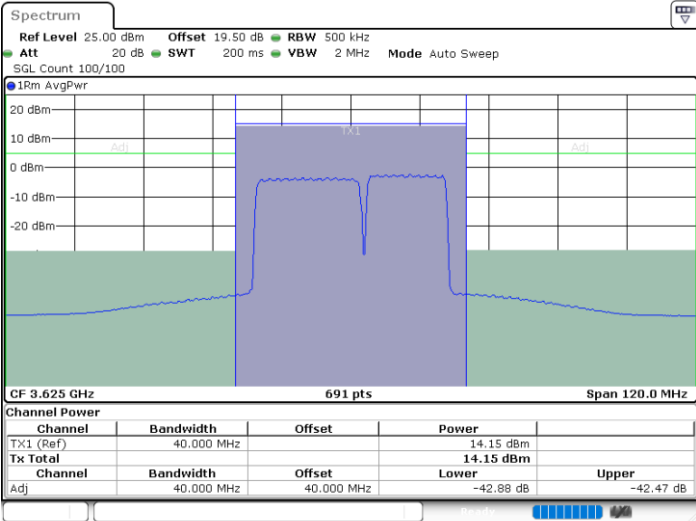

Highest Channel / Full RB

N/A

Date: 18 JUL 2024 10:12:47

LTE Band 48C / 20MHz+15MHz

QPSK

Lowest Channel / 1RB0 and 1RB74

Lowest Channel / 1RB99 and 1RB0

Date: 27 JUN 2024 14:18:34

Date: 27 JUN 2024 14:19:22

Lowest Channel / Full RB

N/A

Date: 18 JUL 2024 10:34:42

LTE Band 48C / 20MHz+15MHz

QPSK

Middle Channel / 1RB0 and 1RB74

Middle Channel / 1RB99 and 1RB0

Date: 27 JUN 2024 14:11:19

Date: 27 JUN 2024 14:12:07

Middle Channel / Full RB

N/A

Date: 18 JUL 2024 10:25:03

LTE Band 48C / 20MHz+15MHz

QPSK

Highest Channel / 1RB0 and 1RB74