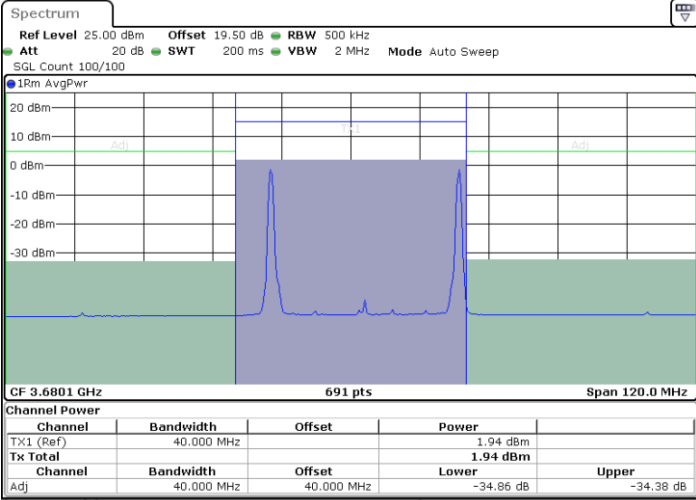

Date: 27 JUN 2024 14:11:19

Date: 27 JUN 2024 14:12:07

Middle Channel / Full RB

N/A

Date: 18 JUL 2024 10:25:03

LTE Band 48C / 20MHz+15MHz

QPSK

Highest Channel / 1RB0 and 1RB74

Highest Channel / 1RB99 and 1RB0

Date: 27 JUN 2024 14:25:48

Date: 27 JUN 2024 14:26:36

Highest Channel / Full RB

N/A

Date: 18 JUL 2024 10:43:16

LTE Band 48C / 20MHz+20MHz

QPSK