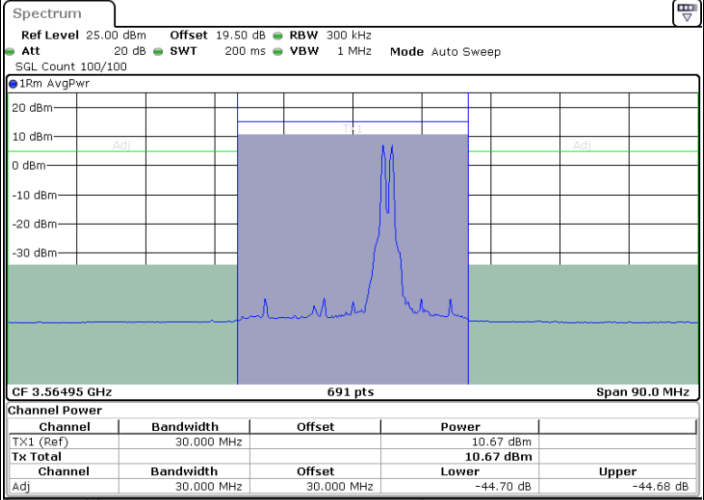

LTE Band 48C / 20MHz+10MHz

QPSK

Lowest Channel / 1RB0 and 1RB49

Lowest Channel / 1RB99 and 1RB0

Date: 27 JUN 2024 13:44:43

Date: 27 JUN 2024 13:45:31

Lowest Channel / Full RB

N/A

Date: 18 JUL 2024 10:07:55

LTE Band 48C / 20MHz+10MHz

QPSK

Middle Channel / 1RB0 and 1RB49

Middle Channel / 1RB99 and 1RB0

Date: 27 JUN 2024 13:37:28

Date: 27 JUN 2024 13:38:16

Middle Channel / Full RB