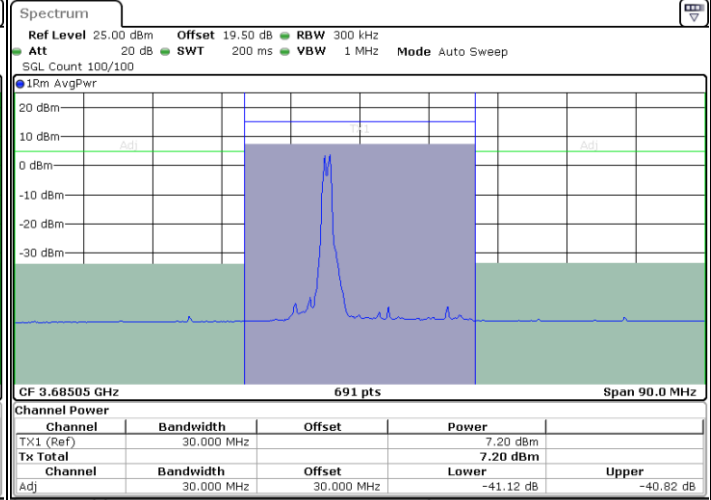

Lowest Channel / 1RB0 and 1RB99

Lowest Channel / 1RB24 and 1RB0

Date: 27 JUN 2024 10:51:33

Date: 27 JUN 2024 10:55:34

Lowest Channel / Full RB

N/A

Date: 17 JUL 2024 15:48:46

LTE Band 48C / 5MHz+20MHz

LTE Band 48C / 5MHz+20MHz

64QAM

Highest Channel / 1RB0 and 1RB99

Highest Channel / 1RB24 and 1RB0

Date: 27 JUN 2024 10:58:48

Date: 27 JUN 2024 11:02:48

Highest Channel / Full RB

N/A