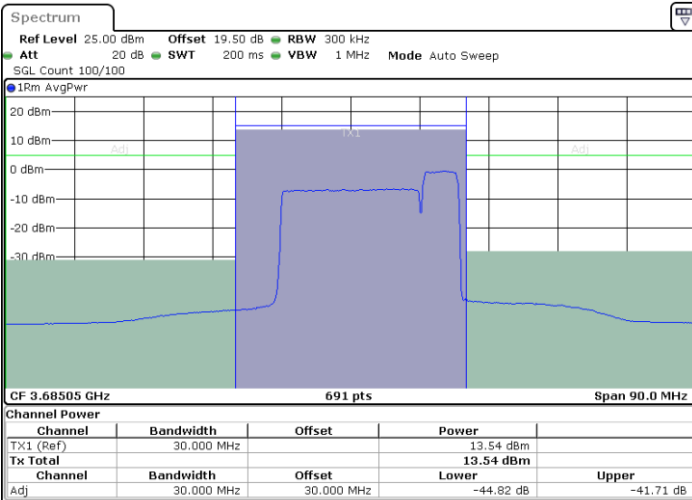

QPSK

Highest Channel / 1RB0 and 1RB24

Highest Channel / 1RB99 and 1RB0

Date: 27 JUN 2024 13:21:34

Date: 27 JUN 2024 13:22:22

Highest Channel / Full RB

N/A

Date: 17 JUL 2024 17:45:58

LTE Band 48C / 20MHz+10MHz

QPSK

Lowest Channel / 1RB0 and 1RB49

Lowest Channel / 1RB99 and 1RB0

Date: 27 JUN 2024 13:44:43

Date: 27 JUN 2024 13:45:31

Lowest Channel / Full RB

N/A