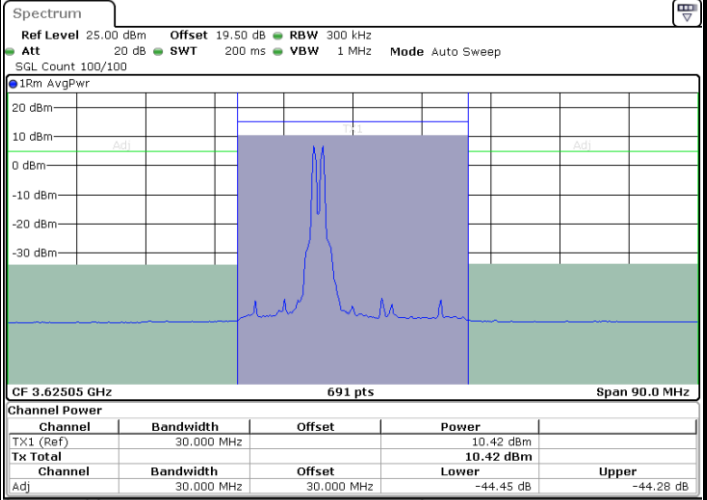

LTE Band 48C / 10MHz+20MHz

QPSK

Middle Channel / 1RB0 and 1RB99

Middle Channel / 1RB49 and 1RB0

Date: 27 JUN 2024 11:10:49

Date: 27 JUN 2024 11:11:37

Middle Channel / Full RB

N/A

Date: 18 JUL 2024 13:29:19

LTE Band 48C / 10MHz+20MHz

QPSK

Highest Channel / 1RB0 and 1RB99

Highest Channel / 1RB49 and 1RB0

Date: 27 JUN 2024 11:25:19

Date: 27 JUN 2024 11:26:07

Highest Channel / Full RB