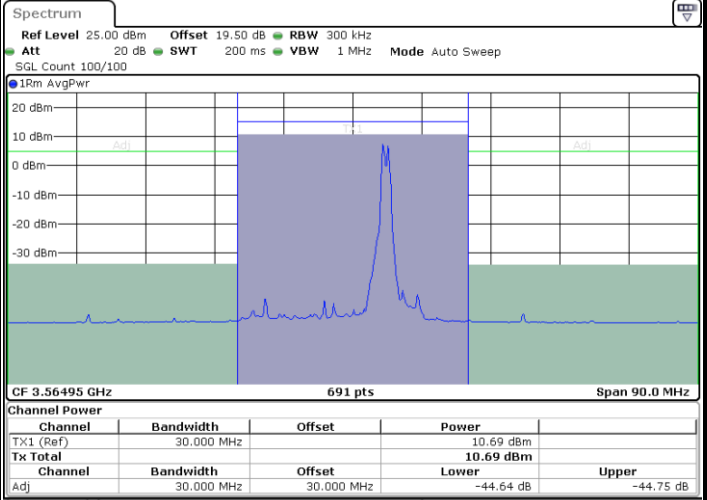

Date: 27 JUN 2024 11:49:44

Date: 27 JUN 2024 11:50:32

Highest Channel / Full RB

N/A

Date: 18 JUL 2024 15:15:22

LTE Band 48C / 20MHz+5MHz

QPSK

Lowest Channel / 1RB0 and 1RB24

Lowest Channel / 1RB99 and 1RB0

Date: 27 JUN 2024 13:14:20

Date: 27 JUN 2024 13:15:08

Lowest Channel / Full RB

N/A

Date: 17 JUL 2024 17:41:20

LTE Band 48C / 20MHz+5MHz

QPSK