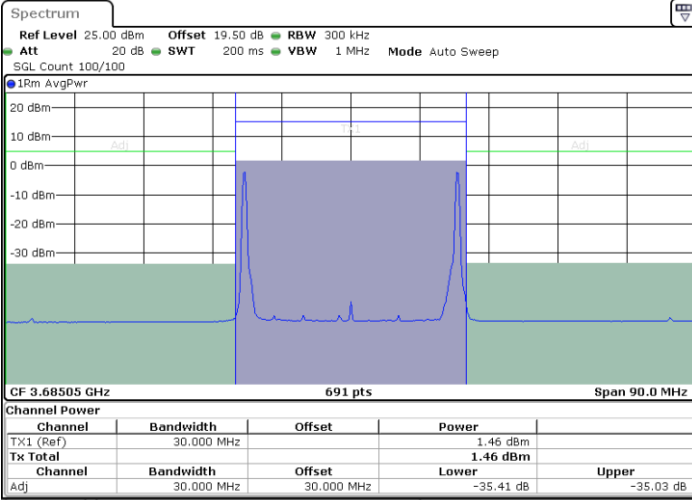

Date: 18 JUL 2024 13:29:19

LTE Band 48C / 10MHz+20MHz

QPSK

Highest Channel / 1RB0 and 1RB99

Highest Channel / 1RB49 and 1RB0

Date: 27 JUN 2024 11:25:19

Date: 27 JUN 2024 11:26:07

Highest Channel / Full RB