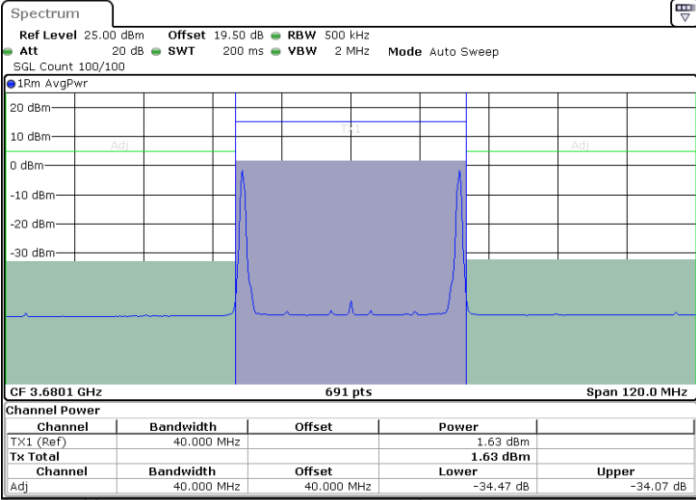

Lowest Channel / 1RB0 and 1RB99

Lowest Channel / 1RB99 and 1RB0

Date: 27 JUN 2024 12:05:06

Date: 27 JUN 2024 12:05:52

Lowest Channel / Full RB

N/A

Date: 18 JUL 2024 13:15:26

LTE Band 48C / 20MHz+20MHz

LTE Band 48C / 20MHz+20MHz

QPSK

Highest Channel / 1RB0 and 1RB99

Highest Channel / 1RB99 and 1RB0

Date: 27 JUN 2024 12:12:06

Date: 27 JUN 2024 12:12:52

Highest Channel / Full RB

N/A