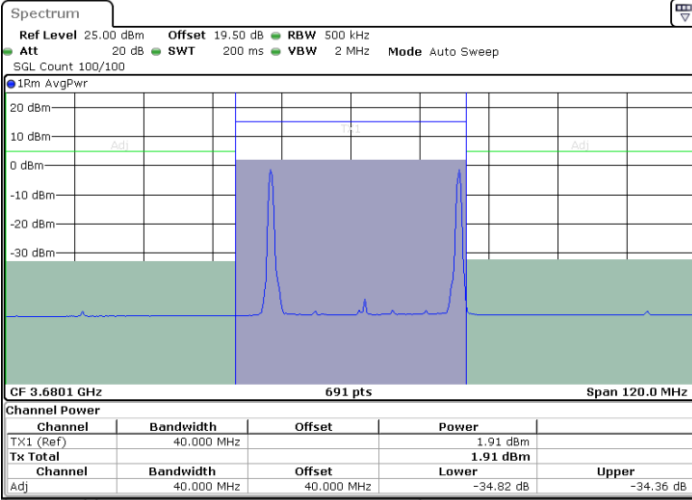

Date: 18 JUL 2024 10:35:31

LTE Band 48C / 20MHz+15MHz

16QAM

Middle Channel / 1RB0 and 1RB74

Middle Channel / 1RB99 and 1RB0

Date: 27 JUN 2024 14:10:31

Date: 27 JUN 2024 14:12:55

Middle Channel / Full RB

N/A

Date: 18 JUL 2024 10:25:52

LTE Band 48C / 20MHz+15MHz

16QAM

Highest Channel / 1RB0 and 1RB74

Highest Channel / 1RB99 and 1RB0

Date: 27 JUN 2024 14:25:00

Date: 27 JUN 2024 14:27:24

Highest Channel / Full RB

N/A

Date: 18 JUL 2024 10:44:04

LTE Band 48C / 20MHz+20MHz

16QAM

Lowest Channel / 1RB0 and 1RB99

Lowest Channel / 1RB99 and 1RB0

Date: 27 JUN 2024 12:04:19