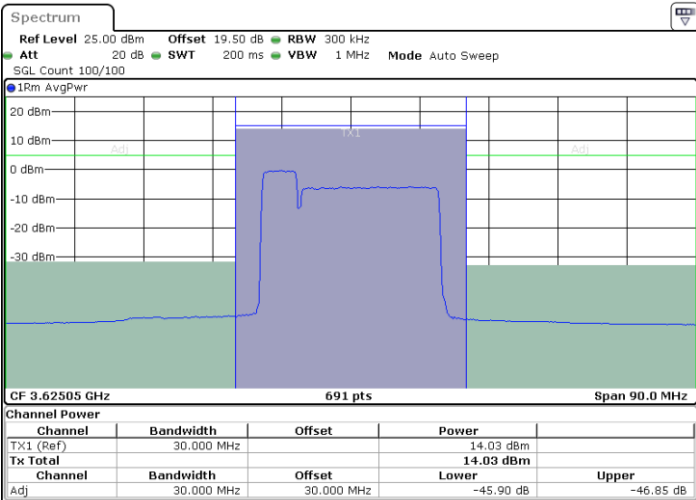

Date: 18 JUL 2024 13:20:11

LTE Band 48C / 5MHz+20MHz

16QAM

Lowest Channel / 1RB0 and 1RB99

Lowest Channel / 1RB24 and 1RB0

Date: 27 JUN 2024 10:52:21

Date: 27 JUN 2024 10:54:45

Lowest Channel / Full RB

N/A

Date: 17 JUL 2024 15:47:58

LTE Band 48C / 5MHz+20MHz

16QAM

Middle Channel / 1RB0 and 1RB99

Middle Channel / 1RB24 and 1RB0

Date: 27 JUN 2024 10:44:21

Date: 27 JUN 2024 10:46:46

Middle Channel / Full RB

N/A

Date: 17 JUL 2024 15:32:56

LTE Band 48C / 5MHz+20MHz

16QAM

Highest Channel / 1RB0 and 1RB99

Highest Channel / 1RB24 and 1RB0

Date: 27 JUN 2024 10:59:36

Date: 27 JUN 2024 11:02:00

Highest Channel / Full RB

N/A

Date: 17 JUL 2024 16:08:49

LTE Band 48C / 10MHz+20MHz

16QAM

Lowest Channel / 1RB0 and 1RB99

Lowest Channel / 1RB49 and 1RB0