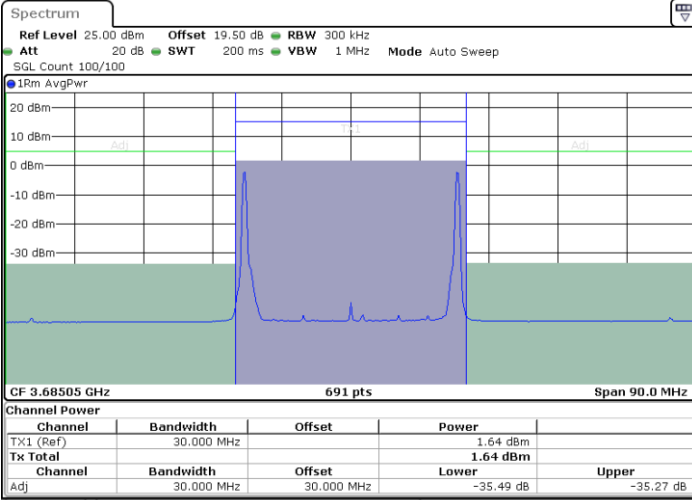

N/A

Date: 18 JUL 2024 10:00:34

LTE Band 48C / 20MHz+10MHz

QPSK

Highest Channel / 1RB0 and 1RB49

Highest Channel / 1RB99 and 1RB0

Date: 27 JUN 2024 13:51:57

Date: 27 JUN 2024 13:52:46

Highest Channel / Full RB

N/A

Date: 18 JUL 2024 10:12:47

LTE Band 48C / 20MHz+15MHz

QPSK

Lowest Channel / 1RB0 and 1RB74

Lowest Channel / 1RB99 and 1RB0

Date: 27 JUN 2024 14:18:34