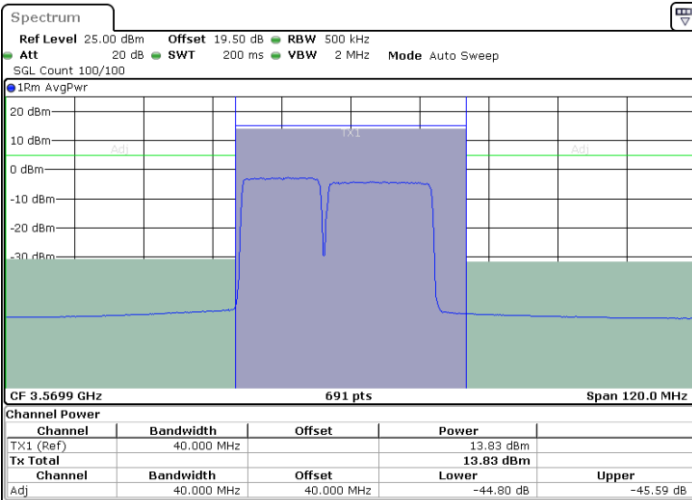

Highest Channel / 1RB0 and 1RB99

Highest Channel / 1RB49 and 1RB0

Date: 27 JUN 2024 11:24:30

Date: 27 JUN 2024 11:26:55

Highest Channel / Full RB

N/A

Date: 18 JUL 2024 13:52:26

LTE Band 48C / 15MHz+20MHz

16QAM

Lowest Channel / 1RB0 and 1RB99

Lowest Channel / 1RB74 and 1RB0

Date: 27 JUN 2024 11:41:41

Date: 27 JUN 2024 11:44:05

Lowest Channel / Full RB

N/A

Date: 18 JUL 2024 15:02:09

LTE Band 48C / 15MHz+20MHz

16QAM

Middle Channel / 1RB0 and 1RB99

Middle Channel / 1RB74 and 1RB0

Date: 27 JUN 2024 11:34:25

Date: 27 JUN 2024 11:36:50

Middle Channel / Full RB

N/A

Date: 18 JUL 2024 14:38:18

LTE Band 48C / 15MHz+20MHz

16QAM

Highest Channel / 1RB0 and 1RB99

Highest Channel / 1RB74 and 1RB0

Date: 27 JUN 2024 11:48:56

Date: 27 JUN 2024 11:51:20

Highest Channel / Full RB