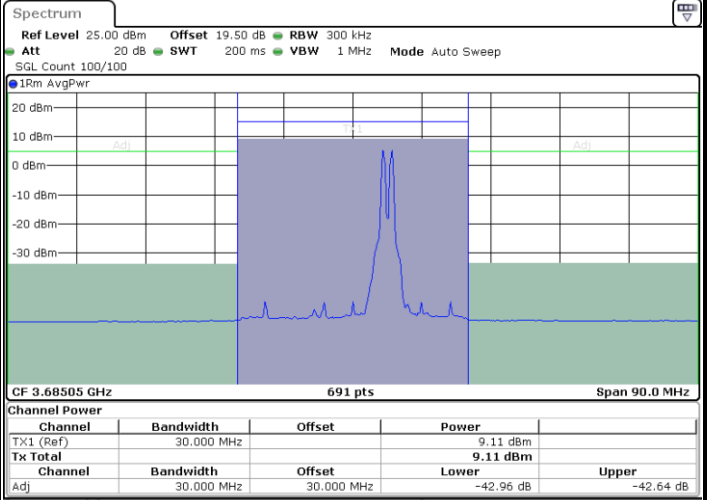

Date: 27 JUN 2024 13:53:34