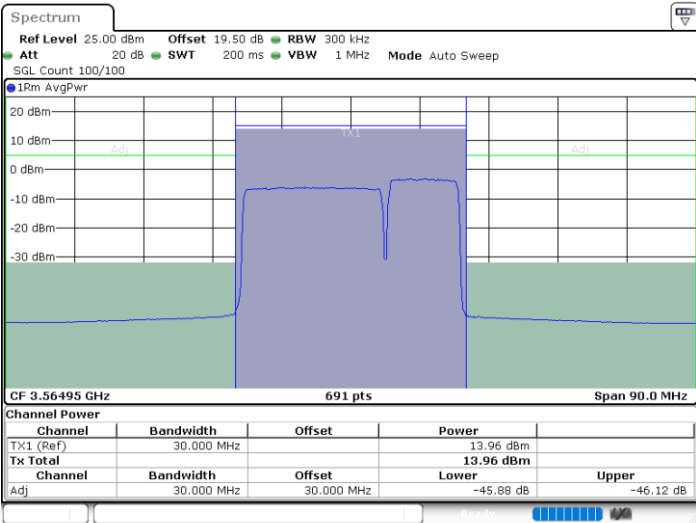

Date: 27 JUN 2024 13:20:46

Date: 27 JUN 2024 13:23:10

Highest Channel / Full RB

N/A

Date: 17 JUL 2024 17:46:46

LTE Band 48C / 20MHz+10MHz

16QAM

Lowest Channel / 1RB0 and 1RB49

Lowest Channel / 1RB99 and 1RB0

Date: 27 JUN 2024 13:43:55

Date: 27 JUN 2024 13:46:19

Lowest Channel / Full RB

N/A

Date: 18 JUL 2024 10:08:43

LTE Band 48C / 20MHz+10MHz

16QAM

Middle Channel / 1RB0 and 1RB49

Middle Channel / 1RB99 and 1RB0

Date: 27 JUN 2024 13:36:40

Date: 27 JUN 2024 13:39:04

Middle Channel / Full RB

N/A

Date: 18 JUL 2024 10:01:23

LTE Band 48C / 20MHz+10MHz