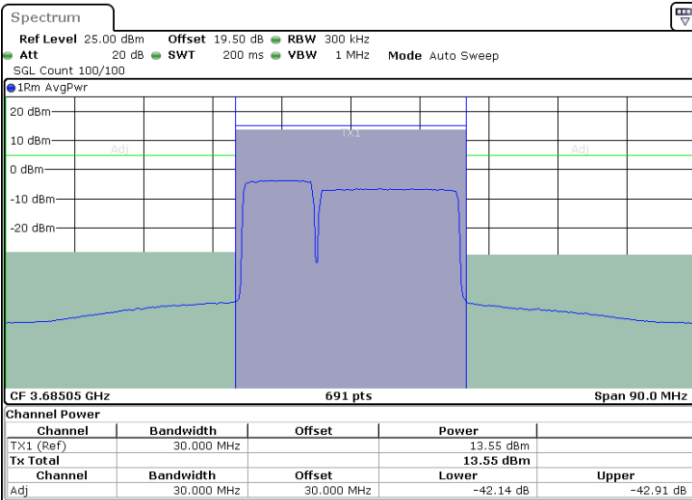

Date: 18 JUL 2024 13:29:19

LTE Band 48C / 10MHz+20MHz

QPSK

Highest Channel / 1RB0 and 1RB99

Highest Channel / 1RB49 and 1RB0

Date: 27 JUN 2024 11:25:19

Date: 27 JUN 2024 11:26:07

Highest Channel / Full RB

N/A

Date: 18 JUL 2024 13:51:38

LTE Band 48C / 15MHz+20MHz

QPSK

Lowest Channel / 1RB0 and 1RB99

Lowest Channel / 1RB74 and 1RB0

Date: 27 JUN 2024 11:42:29

Date: 27 JUN 2024 11:43:17