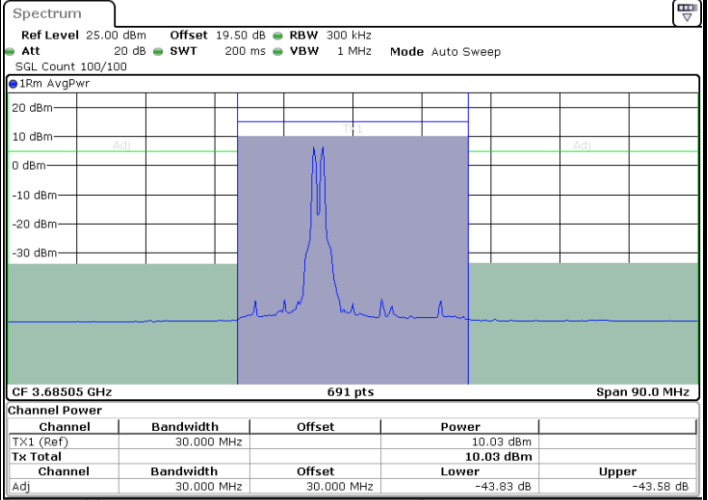

Date: 18 JUL 2024 13:29:19

LTE Band 48C / 10MHz+20MHz

QPSK

Highest Channel / 1RB0 and 1RB99

Highest Channel / 1RB49 and 1RB0

Date: 27 JUN 2024 11:25:19

Date: 27 JUN 2024 11:26:07

Highest Channel / Full RB