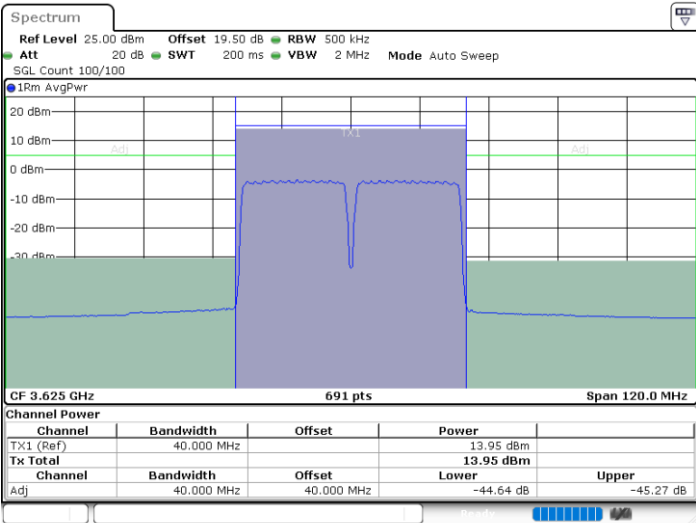

Highest Channel / Full RB

N/A

Date: 18 JUL 2024 10:44:04

LTE Band 48C / 20MHz+20MHz

16QAM

Lowest Channel / 1RB0 and 1RB99

Lowest Channel / 1RB99 and 1RB0

Date: 27 JUN 2024 12:04:19

Date: 27 JUN 2024 12:06:38

Lowest Channel / Full RB

N/A

Date: 18 JUL 2024 13:16:12

LTE Band 48C / 20MHz+20MHz

16QAM

MiddleChannel / 1RB0 and 1RB99

Middle Channel / 1RB99 and 1RB0

Date: 27 JUN 2024 11:57:19

Date: 27 JUN 2024 11:59:37

Middle Channel / Full RB

N/A

Date: 18 JUL 2024 13:09:08

LTE Band 48C / 20MHz+20MHz

16QAM

Highest Channel / 1RB0 and 1RB99

Highest Channel / 1RB99 and 1RB0

Date: 27 JUN 2024 12:11:20

Date: 27 JUN 2024 12:13:38

Highest Channel / Full RB

N/A

Date: 18 JUL 2024 13:20:58

LTE Band 48C / 5MHz+20MHz

64QAM