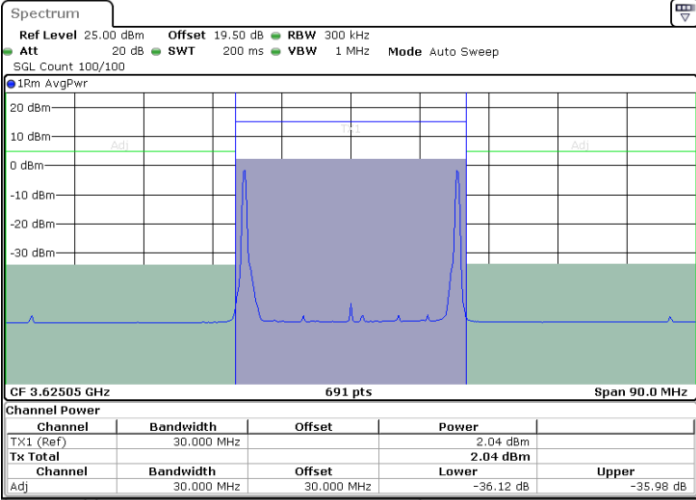

Date: 27 JUN 2024 13:20:46

Date: 27 JUN 2024 13:23:10

Highest Channel / Full RB

N/A

Date: 17 JUL 2024 17:46:46

LTE Band 48C / 20MHz+10MHz

16QAM

Lowest Channel / 1RB0 and 1RB49

Lowest Channel / 1RB99 and 1RB0

Date: 27 JUN 2024 13:43:55

Date: 27 JUN 2024 13:46:19

Lowest Channel / Full RB

N/A

Date: 18 JUL 2024 10:08:43

LTE Band 48C / 20MHz+10MHz

16QAM

Middle Channel / 1RB0 and 1RB49

Middle Channel / 1RB99 and 1RB0

Date: 27 JUN 2024 13:36:40

Date: 27 JUN 2024 13:39:04

Middle Channel / Full RB

N/A

Date: 18 JUL 2024 10:01:23

LTE Band 48C / 20MHz+10MHz