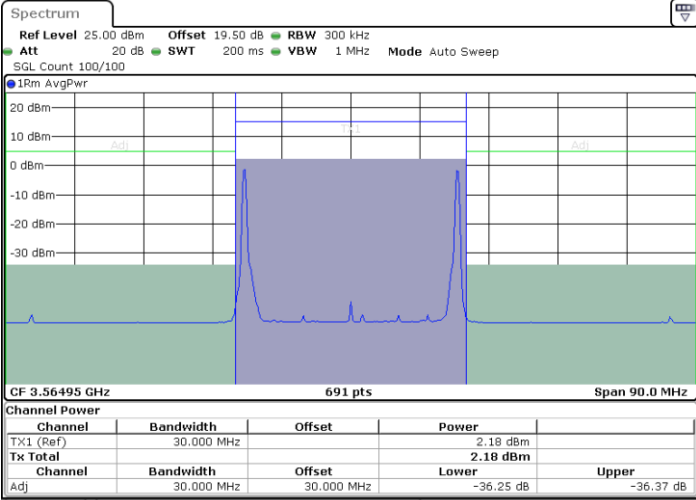

Date: 27 JUN 2024 13:08:41

Middle Channel / Full RB

N/A

Date: 17 JUL 2024 17:35:18

LTE Band 48C / 20MHz+5MHz

16QAM

Highest Channel / 1RB0 and 1RB24

Highest Channel / 1RB99 and 1RB0

Date: 27 JUN 2024 13:20:46

Date: 27 JUN 2024 13:23:10

Highest Channel / Full RB

N/A

Date: 17 JUL 2024 17:46:46

LTE Band 48C / 20MHz+10MHz

16QAM

Lowest Channel / 1RB0 and 1RB49

Lowest Channel / 1RB99 and 1RB0

Date: 27 JUN 2024 13:43:55

Date: 27 JUN 2024 13:46:19

Lowest Channel / Full RB

N/A

Date: 18 JUL 2024 10:08:43

LTE Band 48C / 20MHz+10MHz

16QAM