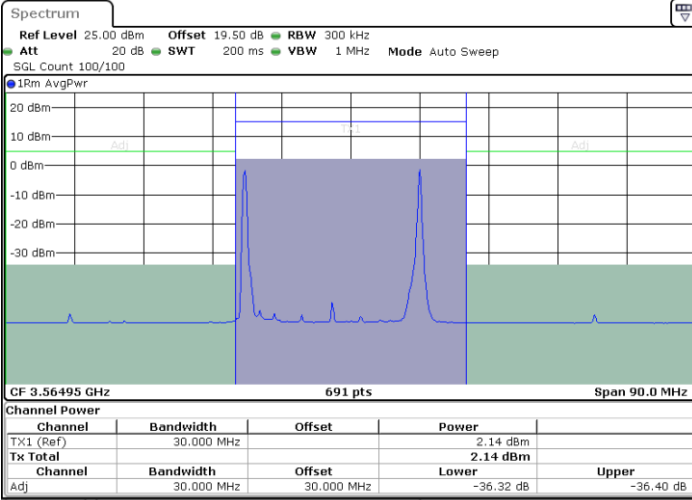

Date: 27 JUN 2024 11:57:19

Date: 27 JUN 2024 11:59:37

Middle Channel / Full RB

N/A

Date: 18 JUL 2024 13:09:08

LTE Band 48C / 20MHz+20MHz

16QAM

Highest Channel / 1RB0 and 1RB99

Highest Channel / 1RB99 and 1RB0

Date: 27 JUN 2024 12:11:20

Date: 27 JUN 2024 12:13:38

Highest Channel / Full RB

N/A

Date: 18 JUL 2024 13:20:58

LTE Band 48C / 5MHz+20MHz

64QAM

Lowest Channel / 1RB0 and 1RB99

Lowest Channel / 1RB24 and 1RB0

Date: 27 JUN 2024 10:51:33

Date: 27 JUN 2024 10:55:34

Lowest Channel / Full RB

N/A

Date: 17 JUL 2024 15:48:46

LTE Band 48C / 5MHz+20MHz