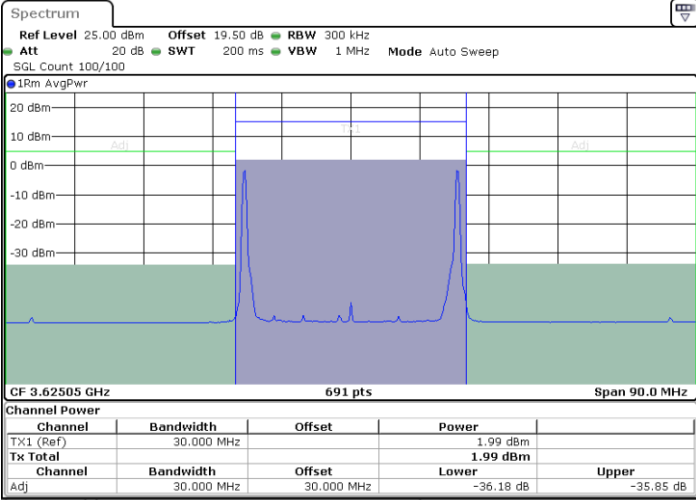

LTE Band 48C / 10MHz+20MHz

QPSK

Middle Channel / 1RB0 and 1RB99

Middle Channel / 1RB49 and 1RB0

Date: 27 JUN 2024 11:10:49

Date: 27 JUN 2024 11:11:37

Middle Channel / Full RB

N/A

Date: 18 JUL 2024 13:29:19

LTE Band 48C / 10MHz+20MHz

QPSK

Highest Channel / 1RB0 and 1RB99

Highest Channel / 1RB49 and 1RB0

Date: 27 JUN 2024 11:25:19

Date: 27 JUN 2024 11:26:07

Highest Channel / Full RB