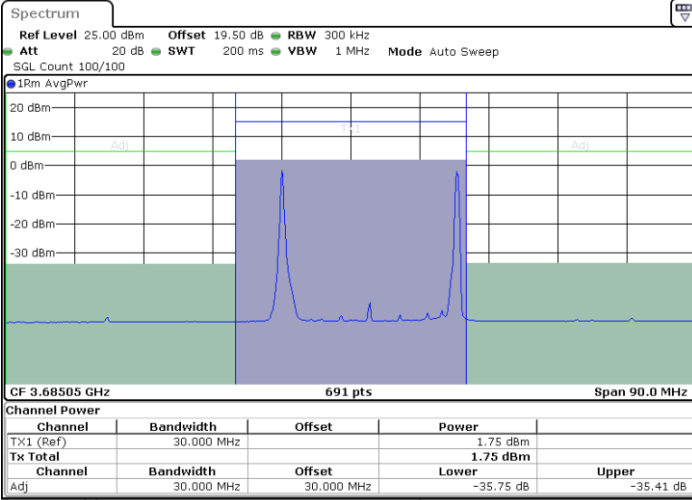

LTE Band 48C / 20MHz+5MHz

QPSK

Highest Channel / 1RB0 and 1RB24

Highest Channel / 1RB99 and 1RB0

Date: 27 JUN 2024 13:21:34