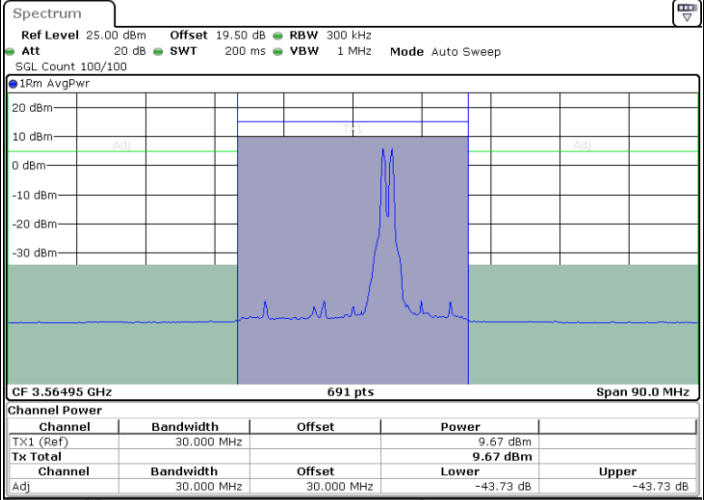

Date: 27 JUN 2024 13:08:41

Middle Channel / Full RB

N/A

Date: 17 JUL 2024 17:35:18

LTE Band 48C / 20MHz+5MHz

16QAM

Highest Channel / 1RB0 and 1RB24

Highest Channel / 1RB99 and 1RB0

Date: 27 JUN 2024 13:20:46

Date: 27 JUN 2024 13:23:10

Highest Channel / Full RB

N/A

Date: 17 JUL 2024 17:46:46

LTE Band 48C / 20MHz+10MHz

16QAM

Lowest Channel / 1RB0 and 1RB49

Lowest Channel / 1RB99 and 1RB0

Date: 27 JUN 2024 13:43:55

Date: 27 JUN 2024 13:46:19

Lowest Channel / Full RB

N/A

Date: 18 JUL 2024 10:08:43

LTE Band 48C / 20MHz+10MHz

16QAM