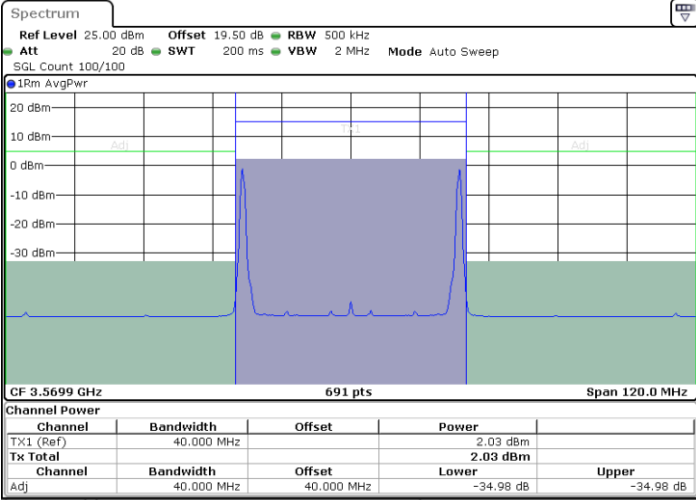

Date: 27 JUN 2024 14:11:19

Date: 27 JUN 2024 14:12:07

Middle Channel / Full RB

N/A

Date: 18 JUL 2024 10:25:03

LTE Band 48C / 20MHz+15MHz

QPSK

Highest Channel / 1RB0 and 1RB74

Highest Channel / 1RB99 and 1RB0

Date: 27 JUN 2024 14:25:48

Date: 27 JUN 2024 14:26:36

Highest Channel / Full RB

N/A

Date: 18 JUL 2024 10:43:16

LTE Band 48C / 20MHz+20MHz

QPSK

Lowest Channel / 1RB0 and 1RB99

Lowest Channel / 1RB99 and 1RB0

Date: 27 JUN 2024 12:05:06

Date: 27 JUN 2024 12:05:52

Lowest Channel / Full RB

N/A

Date: 18 JUL 2024 13:15:26

LTE Band 48C / 20MHz+20MHz