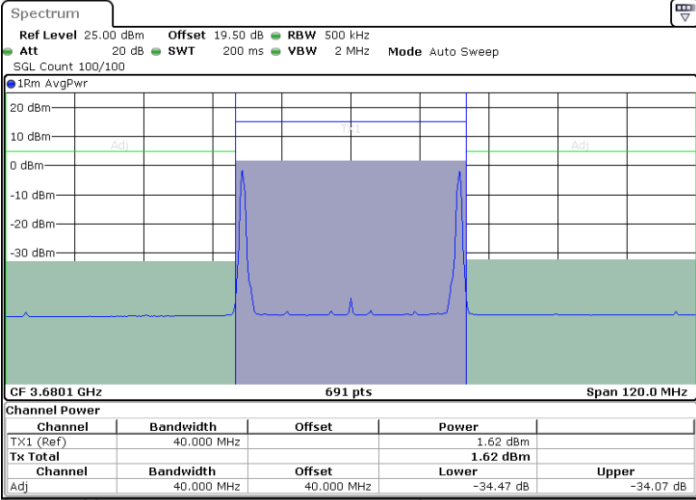

Date: 27 JUN 2024 12:06:38

Lowest Channel / Full RB

N/A

Date: 18 JUL 2024 13:16:12

LTE Band 48C / 20MHz+20MHz

16QAM

MiddleChannel / 1RB0 and 1RB99

Middle Channel / 1RB99 and 1RB0

Date: 27 JUN 2024 11:57:19

Date: 27 JUN 2024 11:59:37

Middle Channel / Full RB

N/A

Date: 18 JUL 2024 13:09:08

LTE Band 48C / 20MHz+20MHz

16QAM

Highest Channel / 1RB0 and 1RB99

Highest Channel / 1RB99 and 1RB0

Date: 27 JUN 2024 12:11:20

Date: 27 JUN 2024 12:13:38

Highest Channel / Full RB

N/A

Date: 18 JUL 2024 13:20:58

LTE Band 48C / 5MHz+20MHz

64QAM