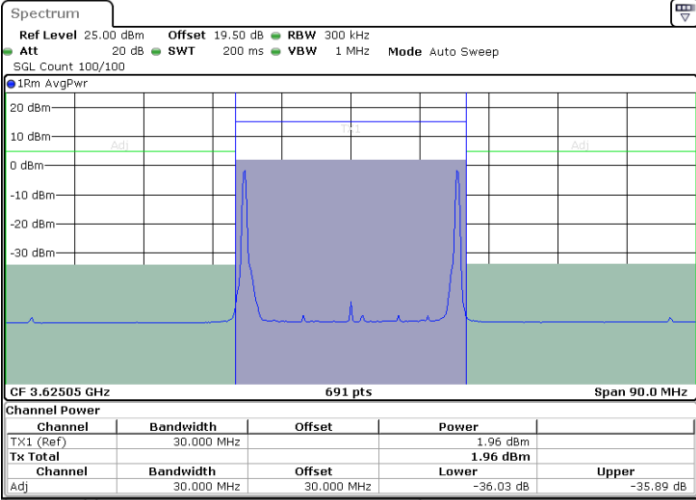

Date: 18 JUL 2024 10:07:55

LTE Band 48C / 20MHz+10MHz

QPSK

Middle Channel / 1RB0 and 1RB49

Middle Channel / 1RB99 and 1RB0

Date: 27 JUN 2024 13:37:28

Date: 27 JUN 2024 13:38:16

Middle Channel / Full RB

N/A

Date: 18 JUL 2024 10:00:34

LTE Band 48C / 20MHz+10MHz

QPSK

Highest Channel / 1RB0 and 1RB49

Highest Channel / 1RB99 and 1RB0

Date: 27 JUN 2024 13:51:57

Date: 27 JUN 2024 13:52:46