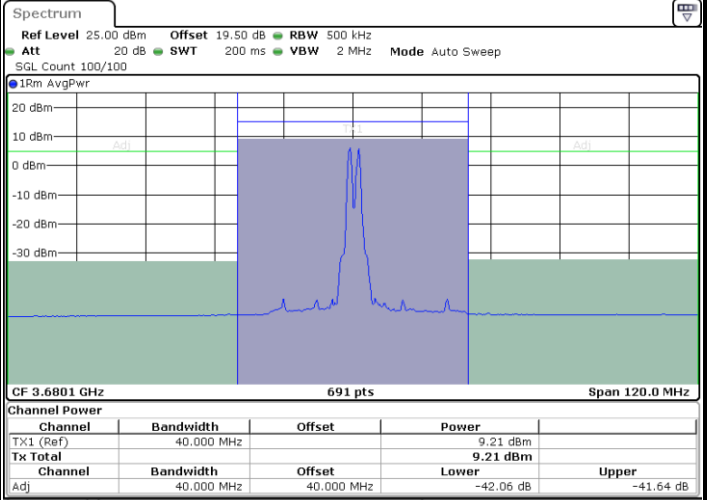

Date: 18 JUL 2024 14:38:18

LTE Band 48C / 15MHz+20MHz

16QAM

Highest Channel / 1RB0 and 1RB99

Highest Channel / 1RB74 and 1RB0

Date: 27 JUN 2024 11:48:56

Date: 27 JUN 2024 11:51:20

Highest Channel / Full RB