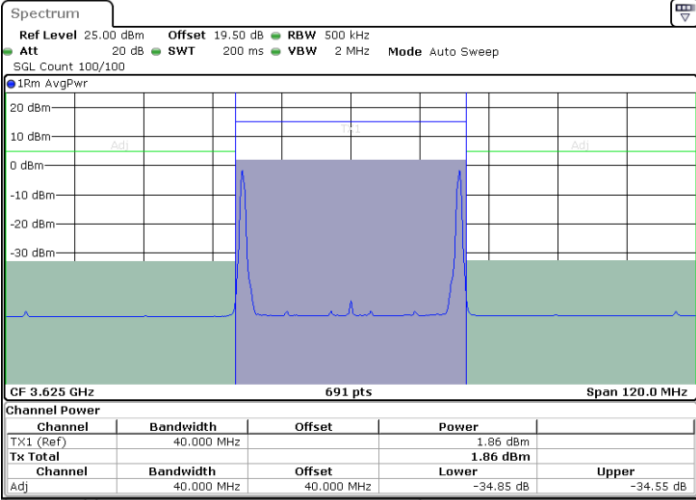

Highest Channel / Full RB

N/A

Date: 18 JUL 2024 10:44:04

LTE Band 48C / 20MHz+20MHz

16QAM

Lowest Channel / 1RB0 and 1RB99

Lowest Channel / 1RB99 and 1RB0

Date: 27 JUN 2024 12:04:19

Date: 27 JUN 2024 12:06:38

Lowest Channel / Full RB

N/A

Date: 18 JUL 2024 13:16:12

LTE Band 48C / 20MHz+20MHz

16QAM

MiddleChannel / 1RB0 and 1RB99

Middle Channel / 1RB99 and 1RB0

Date: 27 JUN 2024 11:57:19

Date: 27 JUN 2024 11:59:37

Middle Channel / Full RB

N/A

Date: 18 JUL 2024 13:09:08

LTE Band 48C / 20MHz+20MHz

16QAM

Highest Channel / 1RB0 and 1RB99