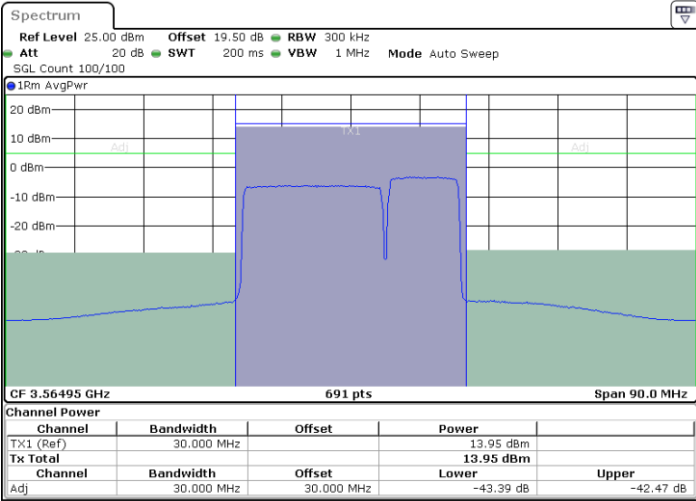

LTE Band 48C / 20MHz+10MHz

QPSK

Lowest Channel / 1RB0 and 1RB49

Lowest Channel / 1RB99 and 1RB0

Date: 27 JUN 2024 13:44:43

Date: 27 JUN 2024 13:45:31

Lowest Channel / Full RB

N/A

Date: 18 JUL 2024 10:07:55

LTE Band 48C / 20MHz+10MHz

QPSK

Middle Channel / 1RB0 and 1RB49

Middle Channel / 1RB99 and 1RB0

Date: 27 JUN 2024 13:37:28

Date: 27 JUN 2024 13:38:16

Middle Channel / Full RB