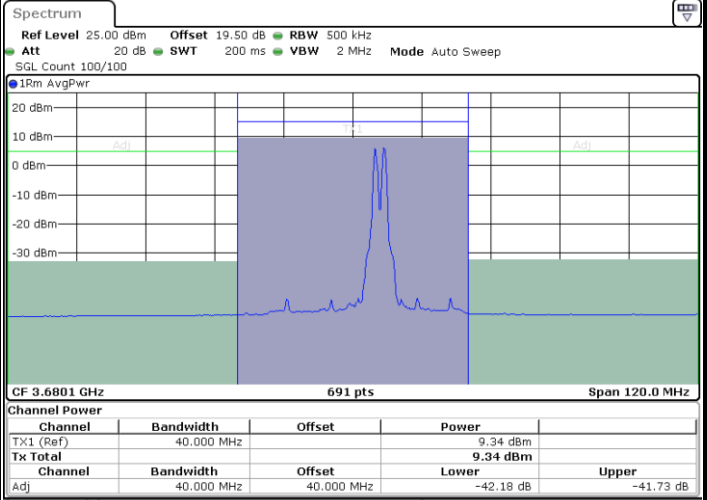

N/A

Date: 18 JUL 2024 10:25:52

LTE Band 48C / 20MHz+15MHz

16QAM

Highest Channel / 1RB0 and 1RB74

Highest Channel / 1RB99 and 1RB0

Date: 27 JUN 2024 14:25:00

Date: 27 JUN 2024 14:27:24

Highest Channel / Full RB

N/A

Date: 18 JUL 2024 10:44:04

LTE Band 48C / 20MHz+20MHz

16QAM

Lowest Channel / 1RB0 and 1RB99

Lowest Channel / 1RB99 and 1RB0

Date: 27 JUN 2024 12:04:19