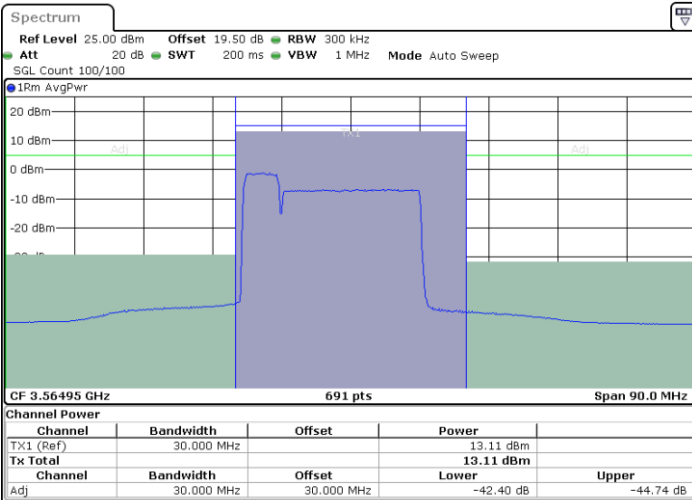

Highest Channel / 1RB99 and 1RB0

Date: 27 JUN 2024 12:11:20

Date: 27 JUN 2024 12:13:38

Highest Channel / Full RB

N/A

Date: 18 JUL 2024 13:20:58

LTE Band 48C / 5MHz+20MHz

64QAM

Lowest Channel / 1RB0 and 1RB99

Lowest Channel / 1RB24 and 1RB0

Date: 27 JUN 2024 10:51:33

Date: 27 JUN 2024 10:55:34

Lowest Channel / Full RB

N/A

Date: 17 JUL 2024 15:48:46

LTE Band 48C / 5MHz+20MHz