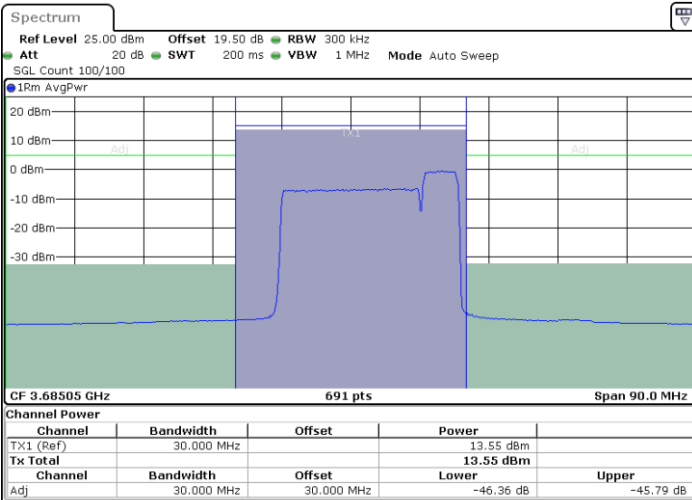

Lowest Channel / Full RB

N/A

Date: 17 JUL 2024 17:42:08

LTE Band 48C / 20MHz+5MHz

16QAM

Middle Channel / 1RB0 and 1RB24

Middle Channel / 1RB99 and 1RB0

Date: 27 JUN 2024 13:06:16

Date: 27 JUN 2024 13:08:41

Middle Channel / Full RB

N/A

Date: 17 JUL 2024 17:35:18

LTE Band 48C / 20MHz+5MHz

16QAM

Highest Channel / 1RB0 and 1RB24

Highest Channel / 1RB99 and 1RB0

Date: 27 JUN 2024 13:20:46

Date: 27 JUN 2024 13:23:10

Highest Channel / Full RB

N/A

Date: 17 JUL 2024 17:46:46

LTE Band 48C / 20MHz+10MHz

16QAM

Lowest Channel / 1RB0 and 1RB49