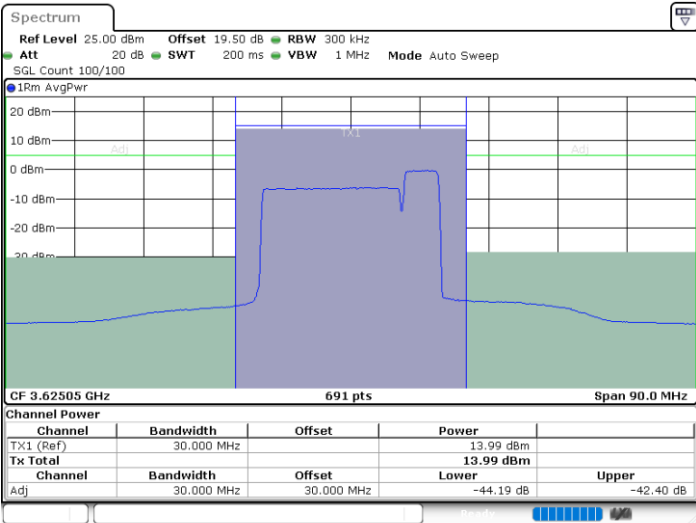

Lowest Channel / 1RB99 and 1RB0

Date: 27 JUN 2024 13:14:20

Date: 27 JUN 2024 13:15:08

Lowest Channel / Full RB

N/A

Date: 17 JUL 2024 17:41:20

LTE Band 48C / 20MHz+5MHz

QPSK

Middle Channel / 1RB0 and 1RB24

Middle Channel / 1RB99 and 1RB0

Date: 27 JUN 2024 13:07:05

Date: 27 JUN 2024 13:07:53

Middle Channel / Full RB

N/A

Date: 17 JUL 2024 17:34:30

LTE Band 48C / 20MHz+5MHz

QPSK

Highest Channel / 1RB0 and 1RB24

Highest Channel / 1RB99 and 1RB0

Date: 27 JUN 2024 13:21:34

Date: 27 JUN 2024 13:22:22

Highest Channel / Full RB

N/A

Date: 17 JUL 2024 17:45:58