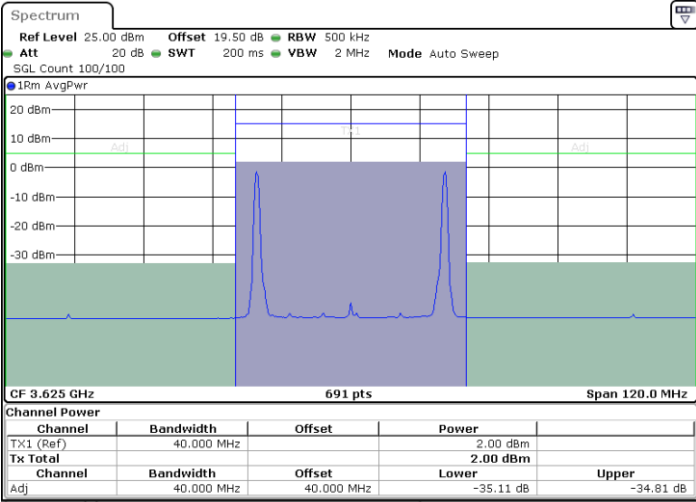

Lowest Channel / Full RB

N/A

Date: 18 JUL 2024 15:01:20

LTE Band 48C / 15MHz+20MHz

QPSK

Middle Channel / 1RB0 and 1RB99

Middle Channel / 1RB74 and 1RB0

Date: 27 JUN 2024 11:35:13

Date: 27 JUN 2024 11:36:02

Middle Channel / Full RB

N/A

Date: 18 JUL 2024 14:37:29

LTE Band 48C / 15MHz+20MHz

QPSK

Highest Channel / 1RB0 and 1RB99

Highest Channel / 1RB74 and 1RB0