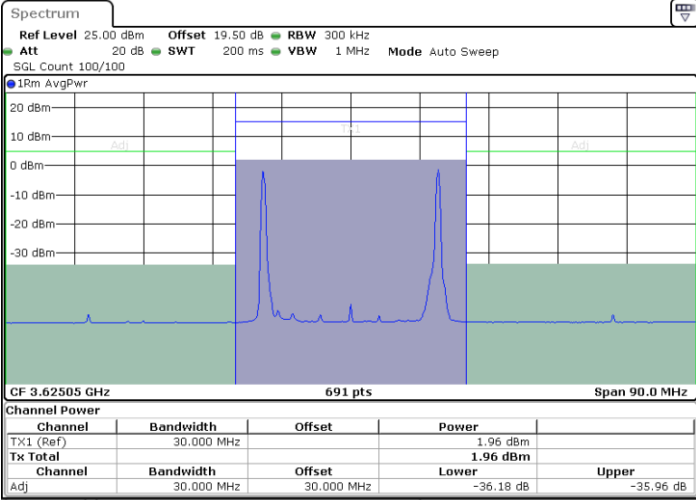

LTE Band 48C / 5MHz+20MHz

64QAM

Middle Channel / 1RB0 and 1RB99

Middle Channel / 1RB24 and 1RB0

Date: 27 JUN 2024 10:43:33