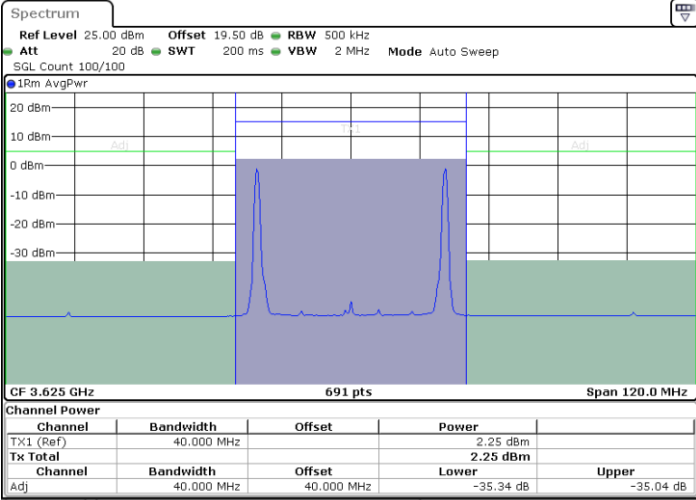

Highest Channel / Full RB

N/A

Date: 18 JUL 2024 10:12:47

LTE Band 48C / 20MHz+15MHz

QPSK

Lowest Channel / 1RB0 and 1RB74

Lowest Channel / 1RB99 and 1RB0

Date: 27 JUN 2024 14:18:34

Date: 27 JUN 2024 14:19:22

Lowest Channel / Full RB

N/A

Date: 18 JUL 2024 10:34:42

LTE Band 48C / 20MHz+15MHz

QPSK

Middle Channel / 1RB0 and 1RB74

Middle Channel / 1RB99 and 1RB0

Date: 27 JUN 2024 14:11:19

Date: 27 JUN 2024 14:12:07

Middle Channel / Full RB

N/A

Date: 18 JUL 2024 10:25:03

LTE Band 48C / 20MHz+15MHz

QPSK

Highest Channel / 1RB0 and 1RB74