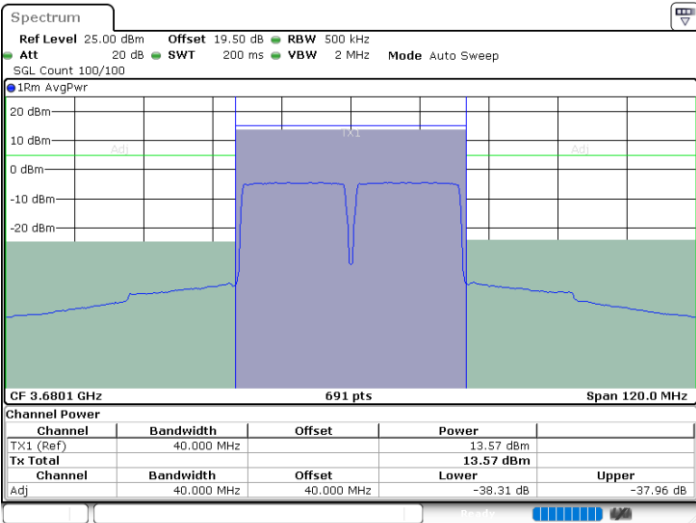

LTE Band 48C / 20MHz+20MHz

QPSK

Highest Channel / 1RB0 and 1RB99

Highest Channel / 1RB99 and 1RB0

Date: 27 JUN 2024 12:12:06

Date: 27 JUN 2024 12:12:52

Highest Channel / Full RB

N/A

Date: 18 JUL 2024 13:20:11

LTE Band 48C / 5MHz+20MHz

16QAM

Lowest Channel / 1RB0 and 1RB99

Lowest Channel / 1RB24 and 1RB0

Date: 27 JUN 2024 10:52:21

Date: 27 JUN 2024 10:54:45

Lowest Channel / Full RB