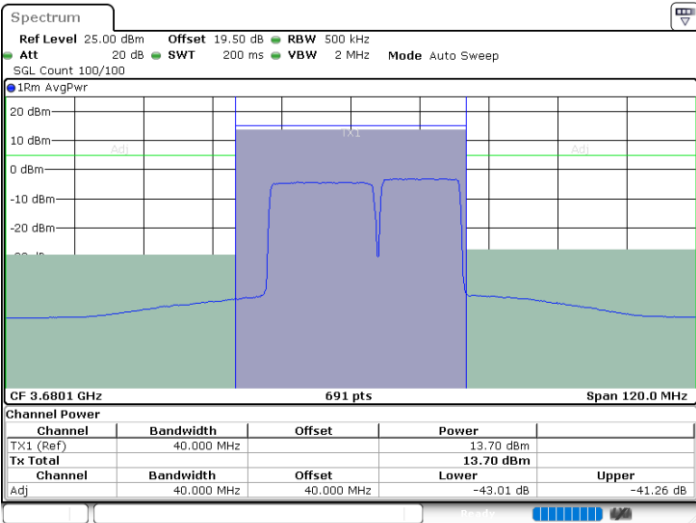

Date: 27 JUN 2024 14:11:19

Date: 27 JUN 2024 14:12:07

Middle Channel / Full RB

N/A

Date: 18 JUL 2024 10:25:03

LTE Band 48C / 20MHz+15MHz

QPSK

Highest Channel / 1RB0 and 1RB74

Highest Channel / 1RB99 and 1RB0

Date: 27 JUN 2024 14:25:48

Date: 27 JUN 2024 14:26:36

Highest Channel / Full RB

N/A

Date: 18 JUL 2024 10:43:16

LTE Band 48C / 20MHz+20MHz

QPSK

Lowest Channel / 1RB0 and 1RB99

Lowest Channel / 1RB99 and 1RB0

Date: 27 JUN 2024 12:05:06

Date: 27 JUN 2024 12:05:52

Lowest Channel / Full RB

N/A

Date: 18 JUL 2024 13:15:26

LTE Band 48C / 20MHz+20MHz