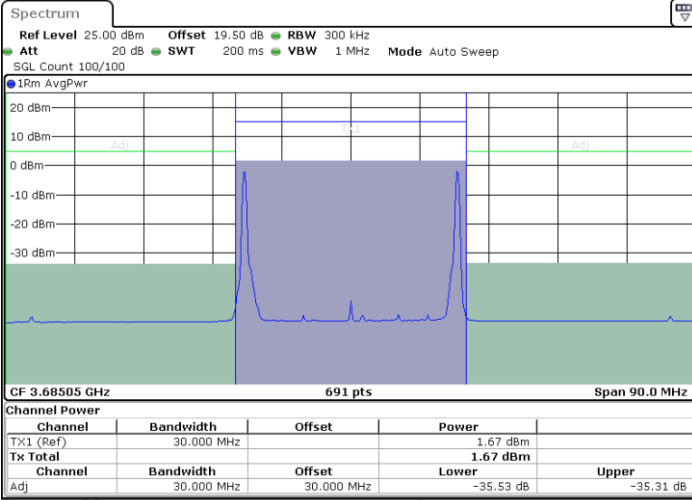

LTE Band 48C / 20MHz+10MHz

16QAM

Highest Channel / 1RB0 and 1RB49

Highest Channel / 1RB99 and 1RB0

Date: 27 JUN 2024 13:51:09