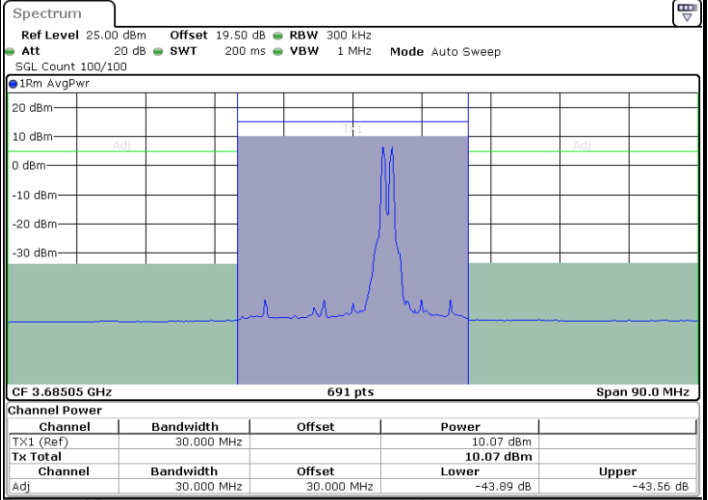

N/A

Date: 18 JUL 2024 10:00:34

LTE Band 48C / 20MHz+10MHz

QPSK

Highest Channel / 1RB0 and 1RB49

Highest Channel / 1RB99 and 1RB0

Date: 27 JUN 2024 13:51:57

Date: 27 JUN 2024 13:52:46

Highest Channel / Full RB

N/A

Date: 18 JUL 2024 10:12:47

LTE Band 48C / 20MHz+15MHz

QPSK

Lowest Channel / 1RB0 and 1RB74

Lowest Channel / 1RB99 and 1RB0

Date: 27 JUN 2024 14:18:34