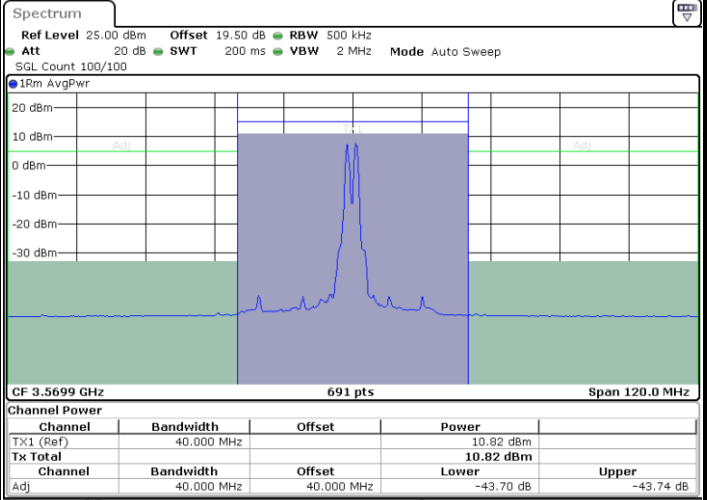

N/A

Date: 18 JUL 2024 10:00:34

LTE Band 48C / 20MHz+10MHz

QPSK

Highest Channel / 1RB0 and 1RB49

Highest Channel / 1RB99 and 1RB0

Date: 27 JUN 2024 13:51:57

Date: 27 JUN 2024 13:52:46

Highest Channel / Full RB

N/A

Date: 18 JUL 2024 10:12:47

LTE Band 48C / 20MHz+15MHz

QPSK

Lowest Channel / 1RB0 and 1RB74

Lowest Channel / 1RB99 and 1RB0

Date: 27 JUN 2024 14:18:34

Date: 27 JUN 2024 14:19:22

Lowest Channel / Full RB

N/A

Date: 18 JUL 2024 10:34:42

LTE Band 48C / 20MHz+15MHz

QPSK

Middle Channel / 1RB0 and 1RB74

Middle Channel / 1RB99 and 1RB0