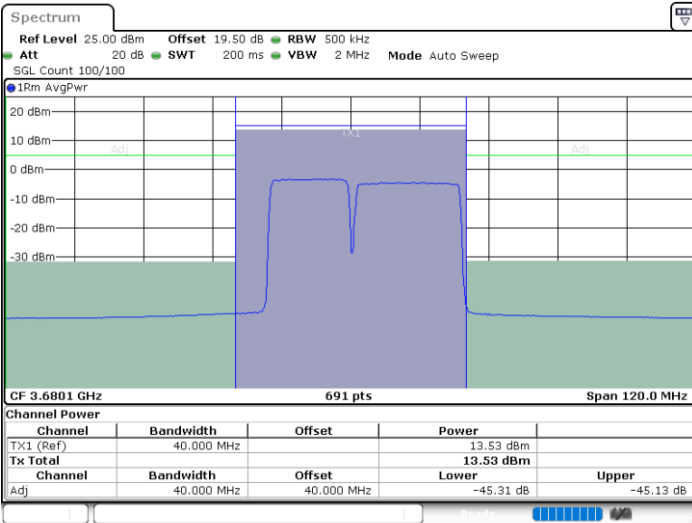

Date: 18 JUL 2024 14:38:18

LTE Band 48C / 15MHz+20MHz

16QAM

Highest Channel / 1RB0 and 1RB99

Highest Channel / 1RB74 and 1RB0

Date: 27 JUN 2024 11:48:56

Date: 27 JUN 2024 11:51:20

Highest Channel / Full RB

N/A

Date: 18 JUL 2024 15:16:11

LTE Band 48C / 20MHz+5MHz

16QAM

Lowest Channel / 1RB0 and 1RB24

Lowest Channel / 1RB99 and 1RB0

Date: 27 JUN 2024 13:13:32

Date: 27 JUN 2024 13:15:56