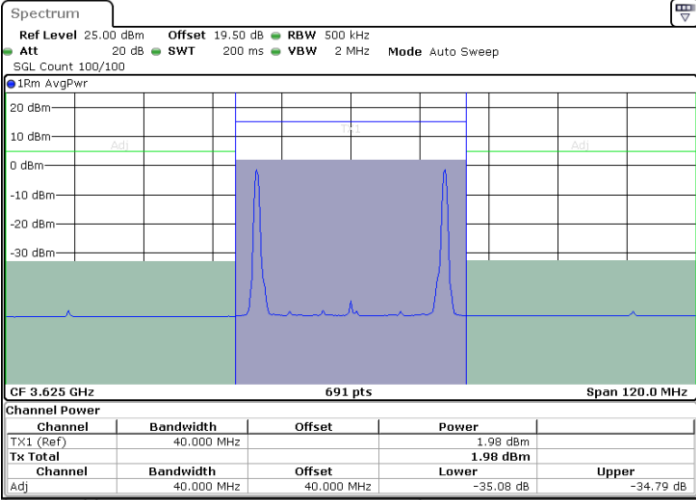

LTE Band 48C / 15MHz+20MHz

16QAM

Middle Channel / 1RB0 and 1RB99

Middle Channel / 1RB74 and 1RB0

Date: 27 JUN 2024 11:34:25