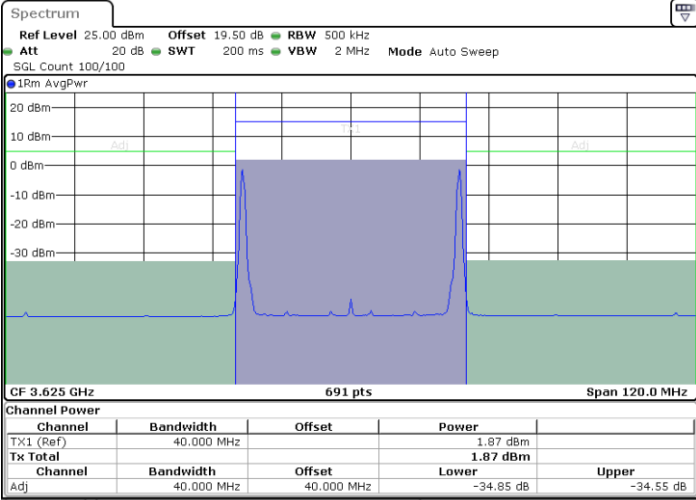

LTE Band 48C / 20MHz+20MHz

QPSK

MiddleChannel / 1RB0 and 1RB99

Middle Channel / 1RB99 and 1RB0

Date: 27 JUN 2024 11:58:05