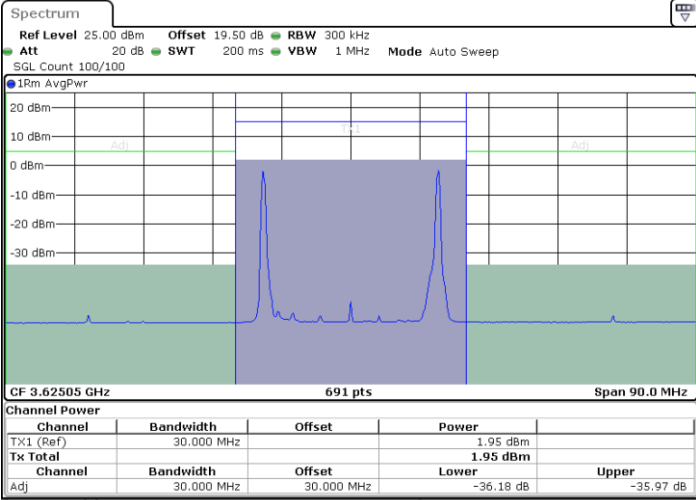

N/A

Date: 17 JUL 2024 15:47:58

LTE Band 48C / 5MHz+20MHz

16QAM

Middle Channel / 1RB0 and 1RB99

Middle Channel / 1RB24 and 1RB0

Date: 27 JUN 2024 10:44:21

Date: 27 JUN 2024 10:46:46

Middle Channel / Full RB

N/A

Date: 17 JUL 2024 15:32:56

LTE Band 48C / 5MHz+20MHz

16QAM

Highest Channel / 1RB0 and 1RB99

Highest Channel / 1RB24 and 1RB0

Date: 27 JUN 2024 10:59:36