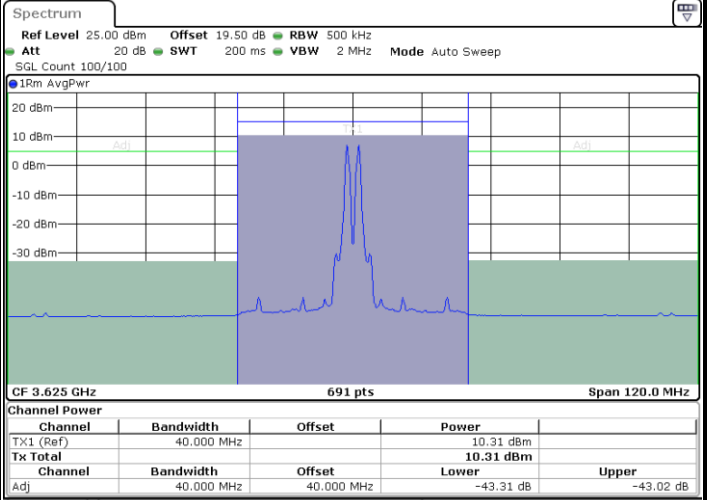

Date: 27 JUN 2024 11:58:51