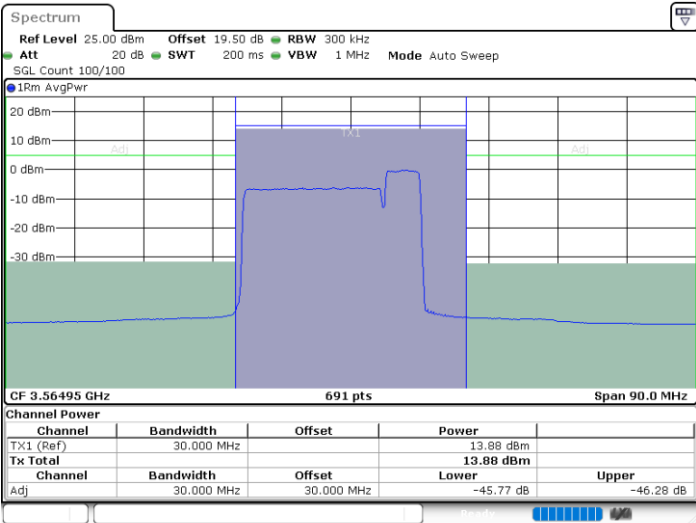

Date: 18 JUL 2024 14:38:18

LTE Band 48C / 15MHz+20MHz

16QAM

Highest Channel / 1RB0 and 1RB99

Highest Channel / 1RB74 and 1RB0

Date: 27 JUN 2024 11:48:56

Date: 27 JUN 2024 11:51:20

Highest Channel / Full RB

N/A

Date: 18 JUL 2024 15:16:11

LTE Band 48C / 20MHz+5MHz

16QAM

Lowest Channel / 1RB0 and 1RB24

Lowest Channel / 1RB99 and 1RB0

Date: 27 JUN 2024 13:13:32

Date: 27 JUN 2024 13:15:56

Lowest Channel / Full RB

N/A

Date: 17 JUL 2024 17:42:08

LTE Band 48C / 20MHz+5MHz

16QAM

Middle Channel / 1RB0 and 1RB24

Middle Channel / 1RB99 and 1RB0

Date: 27 JUN 2024 13:06:16