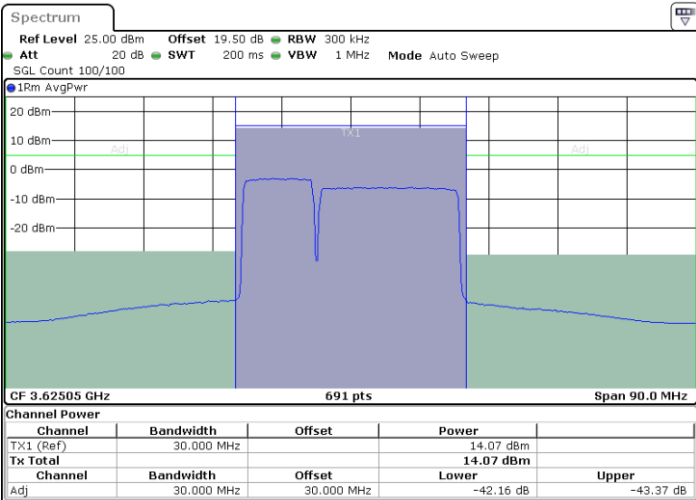

LTE Band 48C / 10MHz+20MHz

QPSK

Middle Channel / 1RB0 and 1RB99

Middle Channel / 1RB49 and 1RB0

Date: 27 JUN 2024 11:10:49

Date: 27 JUN 2024 11:11:37

Middle Channel / Full RB

N/A

Date: 18 JUL 2024 13:29:19

LTE Band 48C / 10MHz+20MHz

QPSK

Highest Channel / 1RB0 and 1RB99

Highest Channel / 1RB49 and 1RB0

Date: 27 JUN 2024 11:25:19

Date: 27 JUN 2024 11:26:07

Highest Channel / Full RB