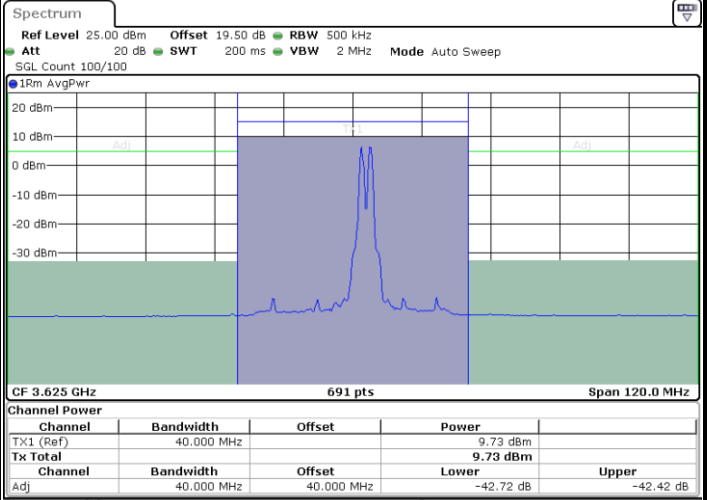

Date: 18 JUL 2024 10:35:31

LTE Band 48C / 20MHz+15MHz

16QAM

Middle Channel / 1RB0 and 1RB74

Middle Channel / 1RB99 and 1RB0

Date: 27 JUN 2024 14:10:31

Date: 27 JUN 2024 14:12:55

Middle Channel / Full RB

N/A

Date: 18 JUL 2024 10:25:52

LTE Band 48C / 20MHz+15MHz

16QAM

Highest Channel / 1RB0 and 1RB74

Highest Channel / 1RB99 and 1RB0

Date: 27 JUN 2024 14:25:00

Date: 27 JUN 2024 14:27:24