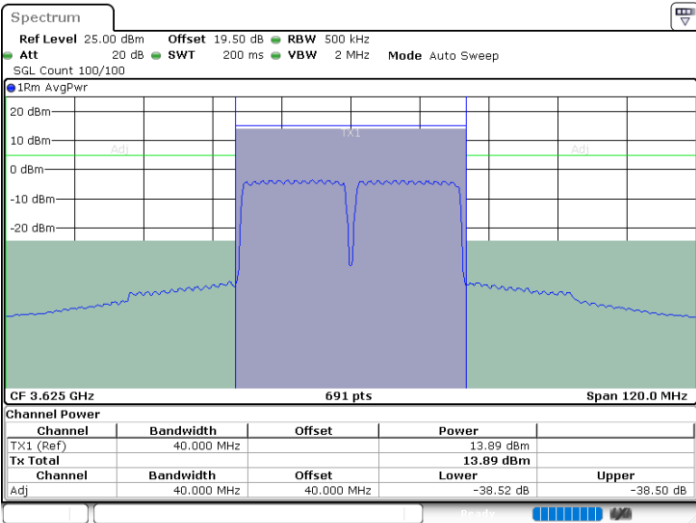

Middle Channel / Full RB

N/A

Date: 18 JUL 2024 13:07:38