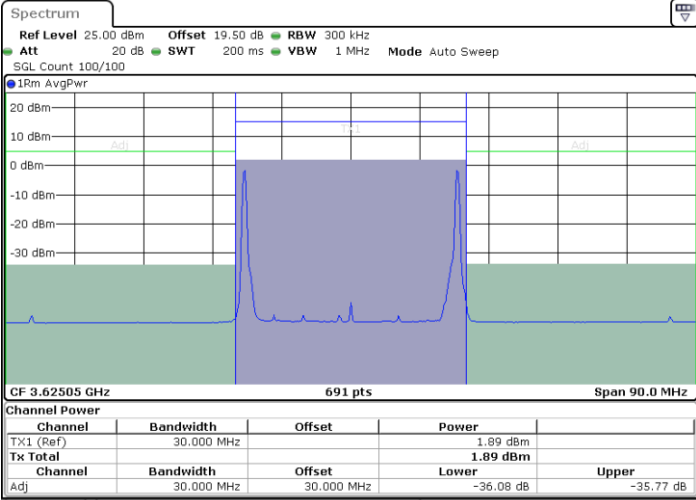

LTE Band 48C / 10MHz+20MHz

16QAM

Middle Channel / 1RB0 and 1RB99

Middle Channel / 1RB49 and 1RB0

Date: 27 JUN 2024 11:10:00