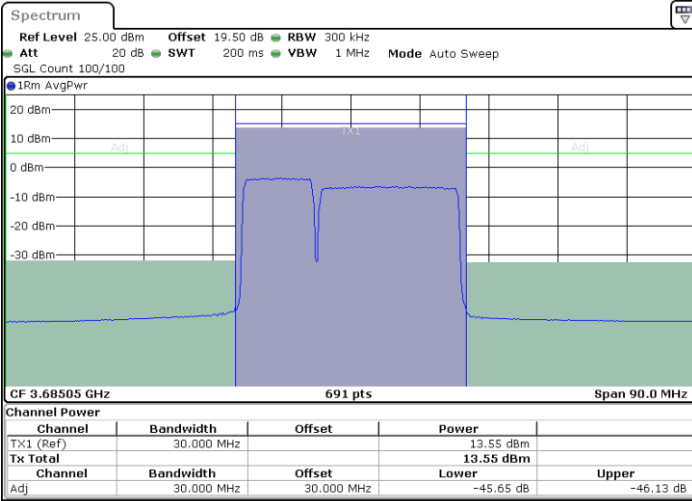

Middle Channel / 1RB49 and 1RB0

Date: 27 JUN 2024 11:10:00

Date: 27 JUN 2024 11:12:25

Middle Channel / Full RB

N/A

Date: 18 JUL 2024 13:30:08

LTE Band 48C / 10MHz+20MHz

16QAM

Highest Channel / 1RB0 and 1RB99

Highest Channel / 1RB49 and 1RB0

Date: 27 JUN 2024 11:24:30

Date: 27 JUN 2024 11:26:55

Highest Channel / Full RB

N/A

Date: 18 JUL 2024 13:52:26

LTE Band 48C / 15MHz+20MHz