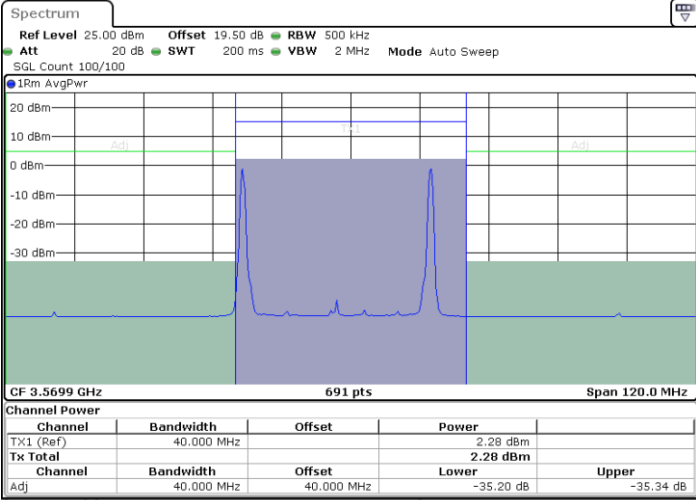

N/A

Date: 18 JUL 2024 10:00:34

LTE Band 48C / 20MHz+10MHz

QPSK

Highest Channel / 1RB0 and 1RB49

Highest Channel / 1RB99 and 1RB0

Date: 27 JUN 2024 13:51:57

Date: 27 JUN 2024 13:52:46

Highest Channel / Full RB

N/A

Date: 18 JUL 2024 10:12:47

LTE Band 48C / 20MHz+15MHz

QPSK

Lowest Channel / 1RB0 and 1RB74

Lowest Channel / 1RB99 and 1RB0

Date: 27 JUN 2024 14:18:34

Date: 27 JUN 2024 14:19:22

Lowest Channel / Full RB

N/A

Date: 18 JUL 2024 10:34:42

LTE Band 48C / 20MHz+15MHz

QPSK

Middle Channel / 1RB0 and 1RB74

Middle Channel / 1RB99 and 1RB0