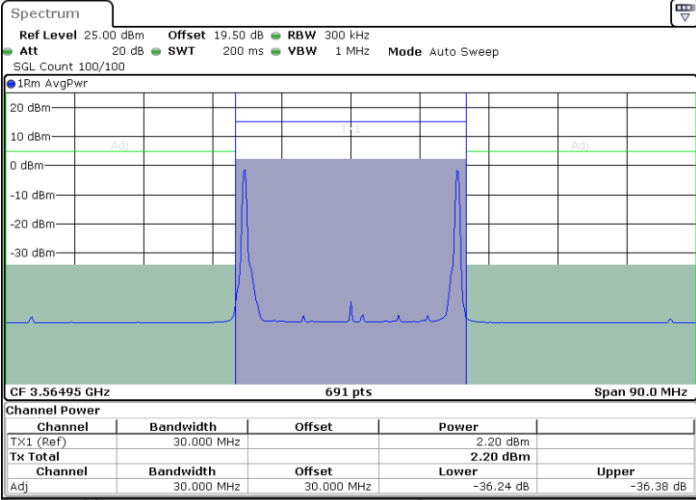

QPSK

Highest Channel / 1RB0 and 1RB24

Highest Channel / 1RB99 and 1RB0

Date: 27 JUN 2024 13:21:34

Date: 27 JUN 2024 13:22:22

Highest Channel / Full RB

N/A

Date: 17 JUL 2024 17:45:58

LTE Band 48C / 20MHz+10MHz

QPSK

Lowest Channel / 1RB0 and 1RB49

Lowest Channel / 1RB99 and 1RB0

Date: 27 JUN 2024 13:44:43

Date: 27 JUN 2024 13:45:31

Lowest Channel / Full RB

N/A