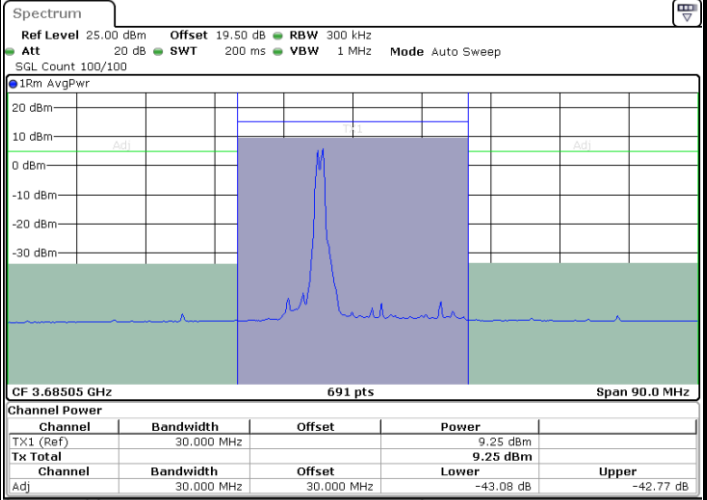

Middle Channel / Full RB

N/A

Date: 17 JUL 2024 15:32:56

LTE Band 48C / 5MHz+20MHz

16QAM

Highest Channel / 1RB0 and 1RB99

Highest Channel / 1RB24 and 1RB0

Date: 27 JUN 2024 10:59:36

Date: 27 JUN 2024 11:02:00

Highest Channel / Full RB

N/A

Date: 17 JUL 2024 16:08:49

LTE Band 48C / 10MHz+20MHz

16QAM

Lowest Channel / 1RB0 and 1RB99

Lowest Channel / 1RB49 and 1RB0