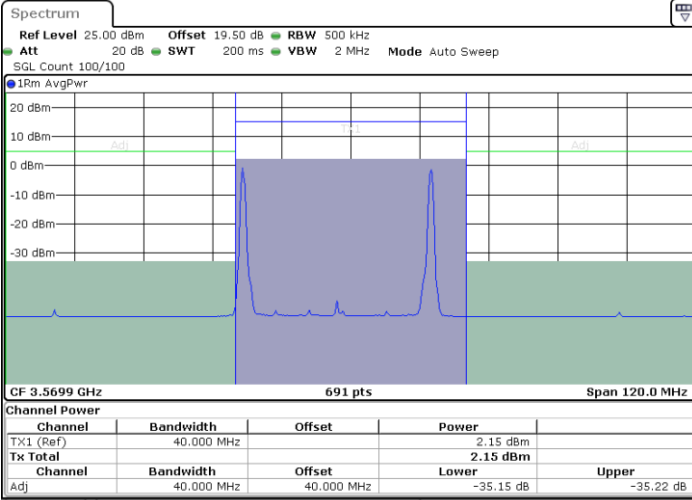

LTE Band 48C / 15MHz+20MHz

16QAM

Lowest Channel / 1RB0 and 1RB99

Lowest Channel / 1RB74 and 1RB0

Date: 27 JUN 2024 11:41:41