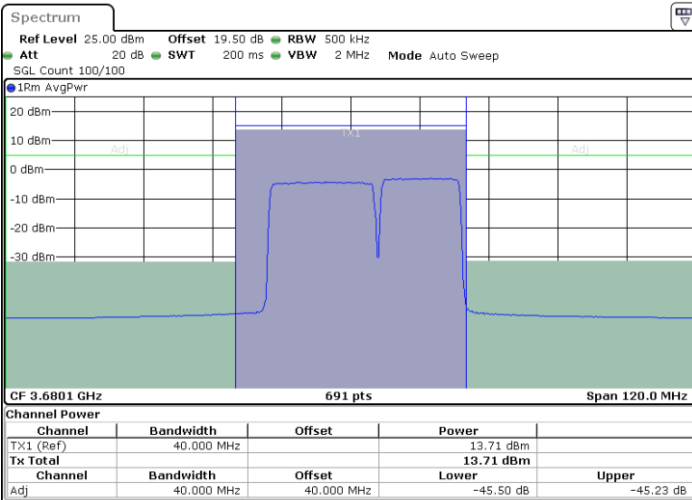

Date: 18 JUL 2024 10:35:31

LTE Band 48C / 20MHz+15MHz

16QAM

Middle Channel / 1RB0 and 1RB74

Middle Channel / 1RB99 and 1RB0

Date: 27 JUN 2024 14:10:31

Date: 27 JUN 2024 14:12:55

Middle Channel / Full RB

N/A

Date: 18 JUL 2024 10:25:52

LTE Band 48C / 20MHz+15MHz

16QAM

Highest Channel / 1RB0 and 1RB74

Highest Channel / 1RB99 and 1RB0

Date: 27 JUN 2024 14:25:00

Date: 27 JUN 2024 14:27:24

Highest Channel / Full RB

N/A

Date: 18 JUL 2024 10:44:04

LTE Band 48C / 20MHz+20MHz

16QAM

Lowest Channel / 1RB0 and 1RB99

Lowest Channel / 1RB99 and 1RB0

Date: 27 JUN 2024 12:04:19