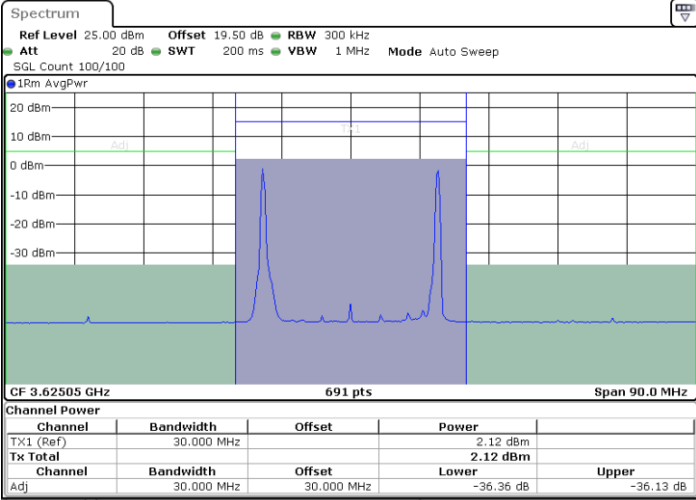

LTE Band 48C / 20MHz+5MHz

QPSK

Middle Channel / 1RB0 and 1RB24

Middle Channel / 1RB99 and 1RB0

Date: 27 JUN 2024 13:07:05