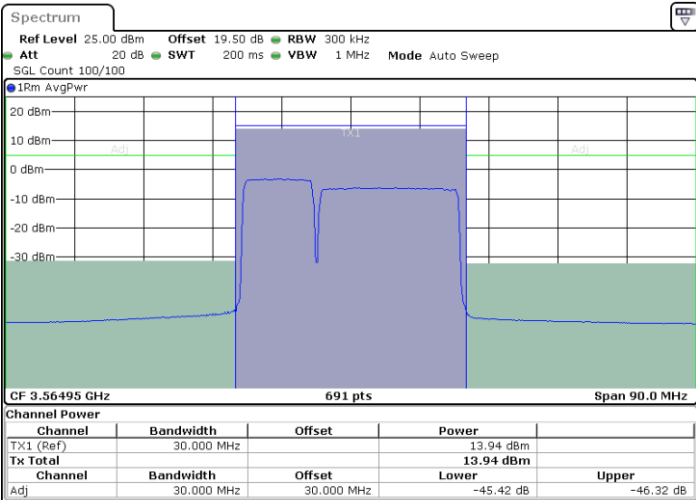

Middle Channel / Full RB

N/A

Date: 17 JUL 2024 15:32:56

LTE Band 48C / 5MHz+20MHz

16QAM

Highest Channel / 1RB0 and 1RB99

Highest Channel / 1RB24 and 1RB0

Date: 27 JUN 2024 10:59:36

Date: 27 JUN 2024 11:02:00

Highest Channel / Full RB

N/A

Date: 17 JUL 2024 16:08:49

LTE Band 48C / 10MHz+20MHz

16QAM

Lowest Channel / 1RB0 and 1RB99

Lowest Channel / 1RB49 and 1RB0

Date: 27 JUN 2024 11:17:15

Date: 27 JUN 2024 11:19:40

Lowest Channel / Full RB

N/A

Date: 18 JUL 2024 13:42:48

LTE Band 48C / 10MHz+20MHz

16QAM

Middle Channel / 1RB0 and 1RB99