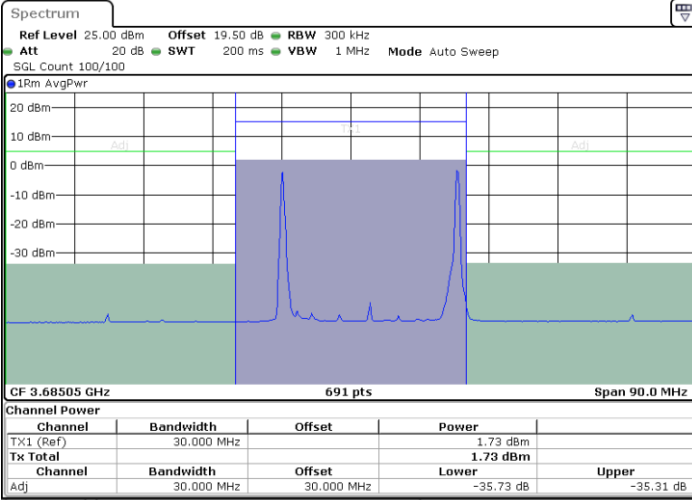

Lowest Channel / 1RB0 and 1RB99

Lowest Channel / 1RB24 and 1RB0

Date: 27 JUN 2024 10:51:33

Date: 27 JUN 2024 10:55:34

Lowest Channel / Full RB

N/A

Date: 17 JUL 2024 15:48:46

LTE Band 48C / 5MHz+20MHz

64QAM

Middle Channel / 1RB0 and 1RB99

Middle Channel / 1RB24 and 1RB0

Date: 27 JUN 2024 10:43:33

Date: 27 JUN 2024 10:47:34

Middle Channel / Full RB

N/A

Date: 17 JUL 2024 15:33:44

LTE Band 48C / 5MHz+20MHz

64QAM

Highest Channel / 1RB0 and 1RB99

Highest Channel / 1RB24 and 1RB0

Date: 27 JUN 2024 10:58:48

Date: 27 JUN 2024 11:02:48

Highest Channel / Full RB

N/A