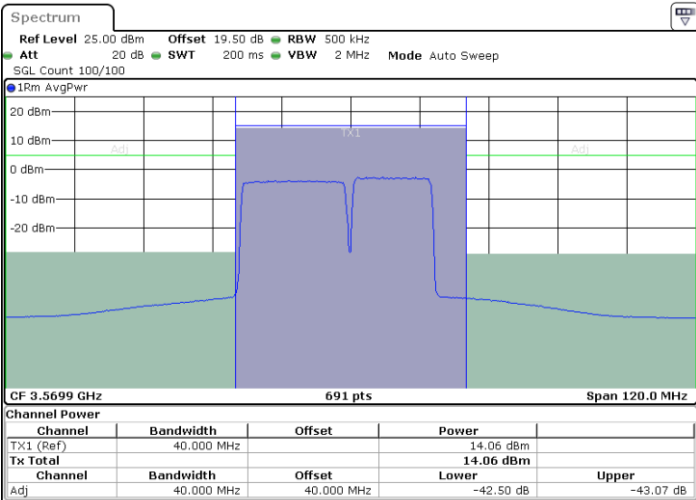

N/A

Date: 18 JUL 2024 10:00:34

LTE Band 48C / 20MHz+10MHz

QPSK

Highest Channel / 1RB0 and 1RB49

Highest Channel / 1RB99 and 1RB0

Date: 27 JUN 2024 13:51:57

Date: 27 JUN 2024 13:52:46

Highest Channel / Full RB

N/A

Date: 18 JUL 2024 10:12:47

LTE Band 48C / 20MHz+15MHz

QPSK

Lowest Channel / 1RB0 and 1RB74

Lowest Channel / 1RB99 and 1RB0

Date: 27 JUN 2024 14:18:34

Date: 27 JUN 2024 14:19:22

Lowest Channel / Full RB

N/A

Date: 18 JUL 2024 10:34:42

LTE Band 48C / 20MHz+15MHz

QPSK

Middle Channel / 1RB0 and 1RB74

Middle Channel / 1RB99 and 1RB0

Date: 27 JUN 2024 14:11:19

Date: 27 JUN 2024 14:12:07

Middle Channel / Full RB

N/A

Date: 18 JUL 2024 10:25:03

LTE Band 48C / 20MHz+15MHz

QPSK

Highest Channel / 1RB0 and 1RB74