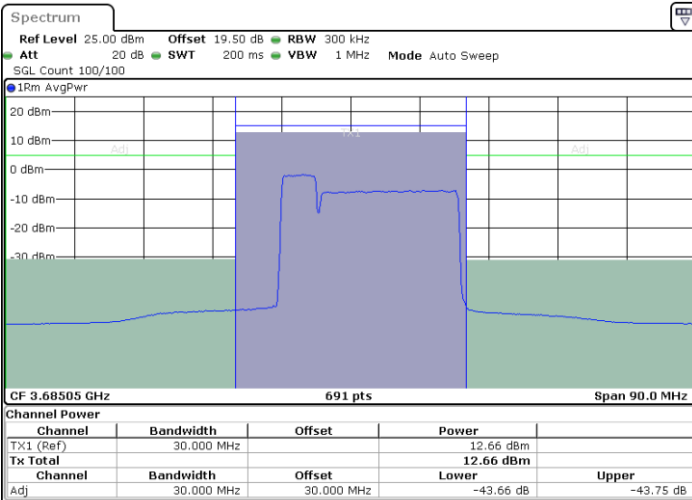

Middle Channel / Full RB

N/A

Date: 17 JUL 2024 15:32:56

LTE Band 48C / 5MHz+20MHz

16QAM

Highest Channel / 1RB0 and 1RB99

Highest Channel / 1RB24 and 1RB0

Date: 27 JUN 2024 10:59:36

Date: 27 JUN 2024 11:02:00

Highest Channel / Full RB

N/A

Date: 17 JUL 2024 16:08:49

LTE Band 48C / 10MHz+20MHz

16QAM

Lowest Channel / 1RB0 and 1RB99

Lowest Channel / 1RB49 and 1RB0