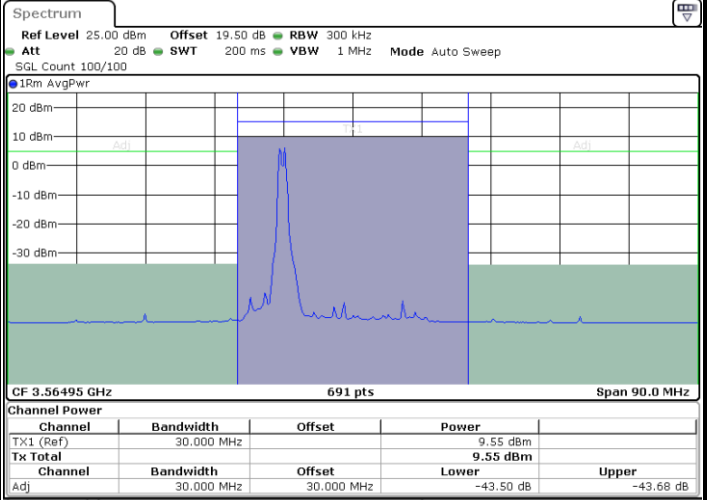

LTE Band 48C / 20MHz+20MHz

QPSK

Highest Channel / 1RB0 and 1RB99

Highest Channel / 1RB99 and 1RB0

Date: 27 JUN 2024 12:12:06

Date: 27 JUN 2024 12:12:52

Highest Channel / Full RB

N/A

Date: 18 JUL 2024 13:20:11

LTE Band 48C / 5MHz+20MHz

16QAM

Lowest Channel / 1RB0 and 1RB99

Lowest Channel / 1RB24 and 1RB0

Date: 27 JUN 2024 10:52:21

Date: 27 JUN 2024 10:54:45

Lowest Channel / Full RB