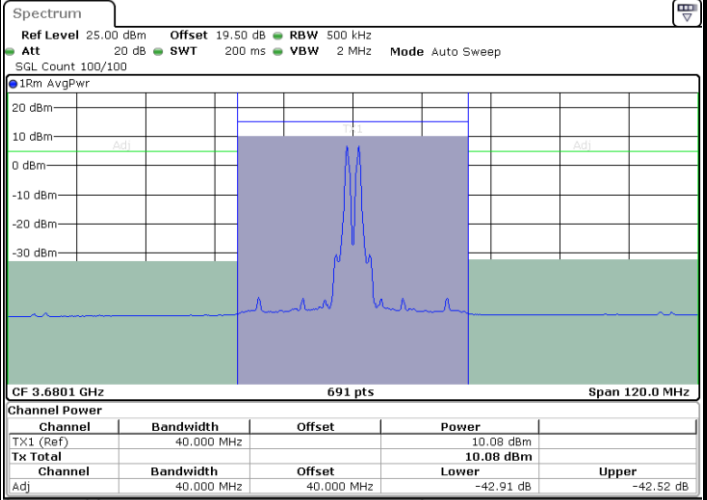

LTE Band 48C / 20MHz+20MHz

QPSK

Highest Channel / 1RB0 and 1RB99

Highest Channel / 1RB99 and 1RB0

Date: 27 JUN 2024 12:12:06

Date: 27 JUN 2024 12:12:52

Highest Channel / Full RB

N/A

Date: 18 JUL 2024 13:20:11

LTE Band 48C / 5MHz+20MHz

16QAM

Lowest Channel / 1RB0 and 1RB99

Lowest Channel / 1RB24 and 1RB0

Date: 27 JUN 2024 10:52:21

Date: 27 JUN 2024 10:54:45

Lowest Channel / Full RB