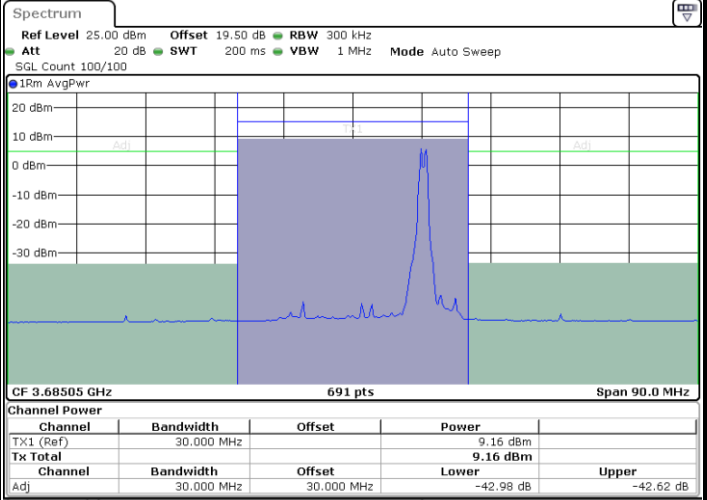

Date: 27 JUN 2024 13:08:41

Middle Channel / Full RB

N/A

Date: 17 JUL 2024 17:35:18

LTE Band 48C / 20MHz+5MHz

16QAM

Highest Channel / 1RB0 and 1RB24

Highest Channel / 1RB99 and 1RB0

Date: 27 JUN 2024 13:20:46

Date: 27 JUN 2024 13:23:10

Highest Channel / Full RB

N/A

Date: 17 JUL 2024 17:46:46

LTE Band 48C / 20MHz+10MHz

16QAM

Lowest Channel / 1RB0 and 1RB49