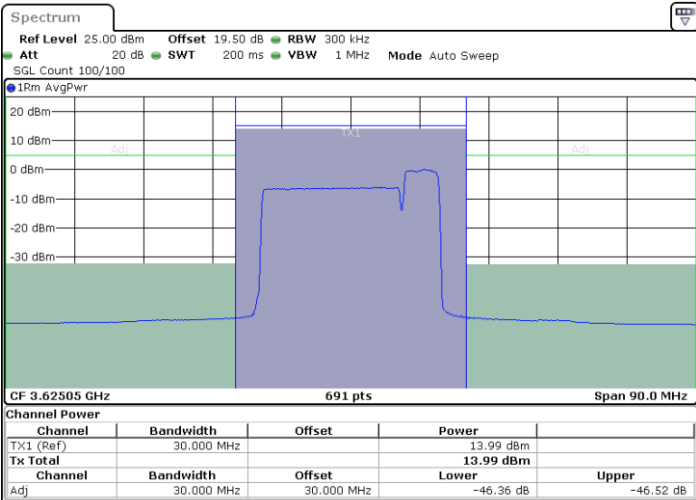

N/A

Date: 18 JUL 2024 15:16:11

LTE Band 48C / 20MHz+5MHz

16QAM

Lowest Channel / 1RB0 and 1RB24

Lowest Channel / 1RB99 and 1RB0

Date: 27 JUN 2024 13:13:32

Date: 27 JUN 2024 13:15:56

Lowest Channel / Full RB

N/A

Date: 17 JUL 2024 17:42:08

LTE Band 48C / 20MHz+5MHz

16QAM

Middle Channel / 1RB0 and 1RB24

Middle Channel / 1RB99 and 1RB0

Date: 27 JUN 2024 13:06:16

Date: 27 JUN 2024 13:08:41

Middle Channel / Full RB

N/A

Date: 17 JUL 2024 17:35:18

LTE Band 48C / 20MHz+5MHz

16QAM

Highest Channel / 1RB0 and 1RB24

Highest Channel / 1RB99 and 1RB0

Date: 27 JUN 2024 13:20:46

Date: 27 JUN 2024 13:23:10

Highest Channel / Full RB

N/A

Date: 17 JUL 2024 17:46:46

LTE Band 48C / 20MHz+10MHz

16QAM

Lowest Channel / 1RB0 and 1RB49