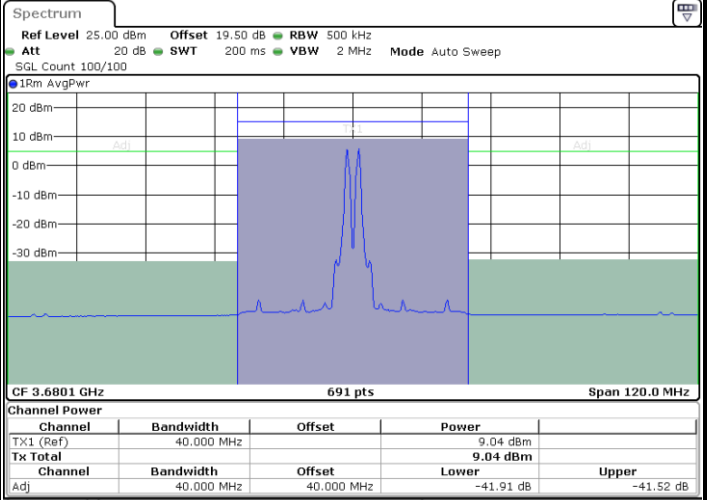

Date: 27 JUN 2024 12:06:38

Lowest Channel / Full RB

N/A

Date: 18 JUL 2024 13:16:12

LTE Band 48C / 20MHz+20MHz

16QAM

MiddleChannel / 1RB0 and 1RB99

Middle Channel / 1RB99 and 1RB0

Date: 27 JUN 2024 11:57:19

Date: 27 JUN 2024 11:59:37

Middle Channel / Full RB

N/A

Date: 18 JUL 2024 13:09:08

LTE Band 48C / 20MHz+20MHz

16QAM

Highest Channel / 1RB0 and 1RB99

Highest Channel / 1RB99 and 1RB0

Date: 27 JUN 2024 12:11:20

Date: 27 JUN 2024 12:13:38

Highest Channel / Full RB

N/A

Date: 18 JUL 2024 13:20:58

LTE Band 48C / 5MHz+20MHz

64QAM

Lowest Channel / 1RB0 and 1RB99

Lowest Channel / 1RB24 and 1RB0

Date: 27 JUN 2024 10:51:33

Date: 27 JUN 2024 10:55:34

Lowest Channel / Full RB

N/A

Date: 17 JUL 2024 15:48:46

LTE Band 48C / 5MHz+20MHz