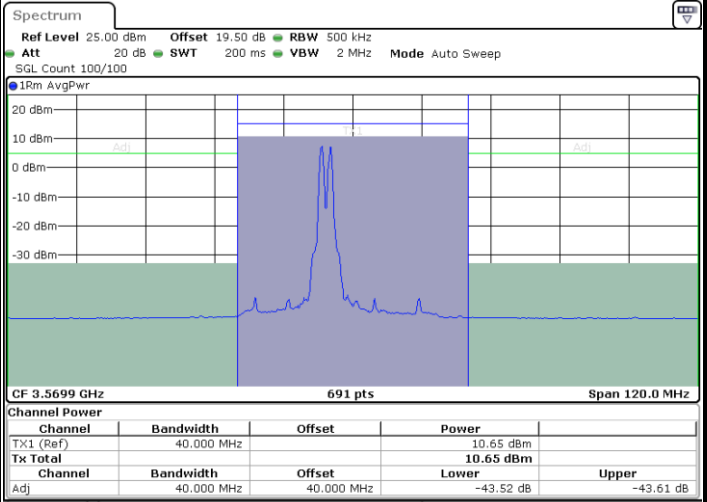

Date: 18 JUL 2024 13:29:19

LTE Band 48C / 10MHz+20MHz

QPSK

Highest Channel / 1RB0 and 1RB99

Highest Channel / 1RB49 and 1RB0

Date: 27 JUN 2024 11:25:19

Date: 27 JUN 2024 11:26:07

Highest Channel / Full RB

N/A

Date: 18 JUL 2024 13:51:38

LTE Band 48C / 15MHz+20MHz

QPSK

Lowest Channel / 1RB0 and 1RB99

Lowest Channel / 1RB74 and 1RB0

Date: 27 JUN 2024 11:42:29

Date: 27 JUN 2024 11:43:17