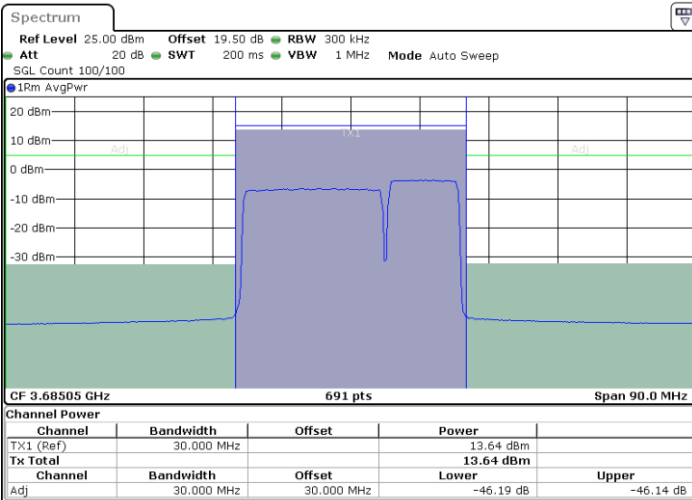

Middle Channel / 1RB0 and 1RB49

Middle Channel / 1RB99 and 1RB0

Date: 27 JUN 2024 13:36:40

Date: 27 JUN 2024 13:39:04

Middle Channel / Full RB

N/A

Date: 18 JUL 2024 10:01:23

LTE Band 48C / 20MHz+10MHz

16QAM

Highest Channel / 1RB0 and 1RB49

Highest Channel / 1RB99 and 1RB0

Date: 27 JUN 2024 13:51:09

Date: 27 JUN 2024 13:53:34

Highest Channel / Full RB

N/A

Date: 18 JUL 2024 10:13:36

LTE Band 48C / 20MHz+15MHz

16QAM

Lowest Channel / 1RB0 and 1RB74

Lowest Channel / 1RB99 and 1RB0

Date: 27 JUN 2024 14:17:46

Date: 27 JUN 2024 14:20:10

Lowest Channel / Full RB

N/A