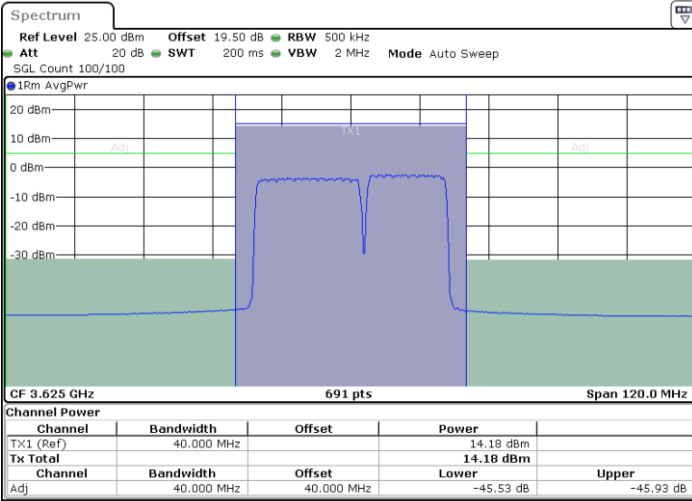

LTE Band 48C / 20MHz+15MHz

16QAM

Lowest Channel / 1RB0 and 1RB74

Lowest Channel / 1RB99 and 1RB0

Date: 27 JUN 2024 14:17:46

Date: 27 JUN 2024 14:20:10

Lowest Channel / Full RB

N/A

Date: 18 JUL 2024 10:35:31

LTE Band 48C / 20MHz+15MHz

16QAM

Middle Channel / 1RB0 and 1RB74

Middle Channel / 1RB99 and 1RB0

Date: 27 JUN 2024 14:10:31

Date: 27 JUN 2024 14:12:55

Middle Channel / Full RB

N/A

Date: 18 JUL 2024 10:25:52

LTE Band 48C / 20MHz+15MHz

16QAM

Highest Channel / 1RB0 and 1RB74

Highest Channel / 1RB99 and 1RB0

Date: 27 JUN 2024 14:25:00

Date: 27 JUN 2024 14:27:24