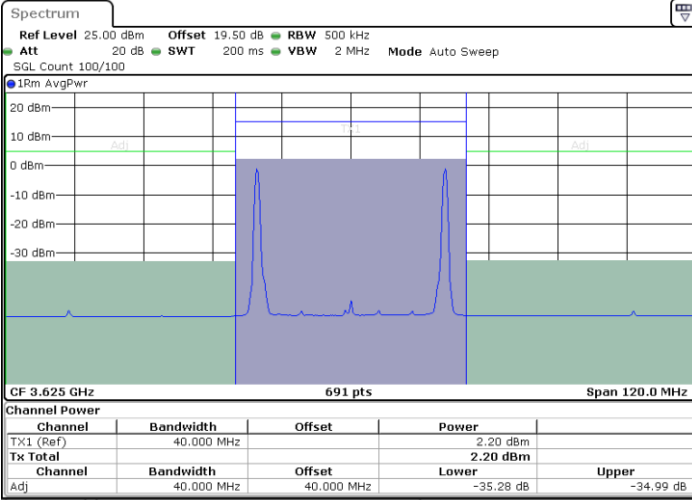

Date: 18 JUL 2024 10:35:31

LTE Band 48C / 20MHz+15MHz

16QAM

Middle Channel / 1RB0 and 1RB74

Middle Channel / 1RB99 and 1RB0

Date: 27 JUN 2024 14:10:31

Date: 27 JUN 2024 14:12:55

Middle Channel / Full RB

N/A

Date: 18 JUL 2024 10:25:52

LTE Band 48C / 20MHz+15MHz

16QAM

Highest Channel / 1RB0 and 1RB74

Highest Channel / 1RB99 and 1RB0

Date: 27 JUN 2024 14:25:00

Date: 27 JUN 2024 14:27:24