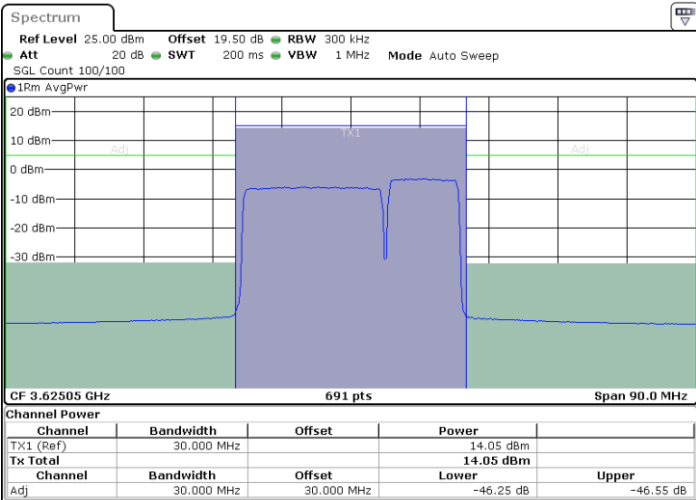

Lowest Channel / 1RB99 and 1RB0

Date: 27 JUN 2024 13:43:55

Date: 27 JUN 2024 13:46:19

Lowest Channel / Full RB

N/A

Date: 18 JUL 2024 10:08:43

LTE Band 48C / 20MHz+10MHz

16QAM

Middle Channel / 1RB0 and 1RB49

Middle Channel / 1RB99 and 1RB0

Date: 27 JUN 2024 13:36:40

Date: 27 JUN 2024 13:39:04

Middle Channel / Full RB

N/A

Date: 18 JUL 2024 10:01:23

LTE Band 48C / 20MHz+10MHz

16QAM

Highest Channel / 1RB0 and 1RB49

Highest Channel / 1RB99 and 1RB0

Date: 27 JUN 2024 13:51:09

Date: 27 JUN 2024 13:53:34

Highest Channel / Full RB

N/A

Date: 18 JUL 2024 10:13:36