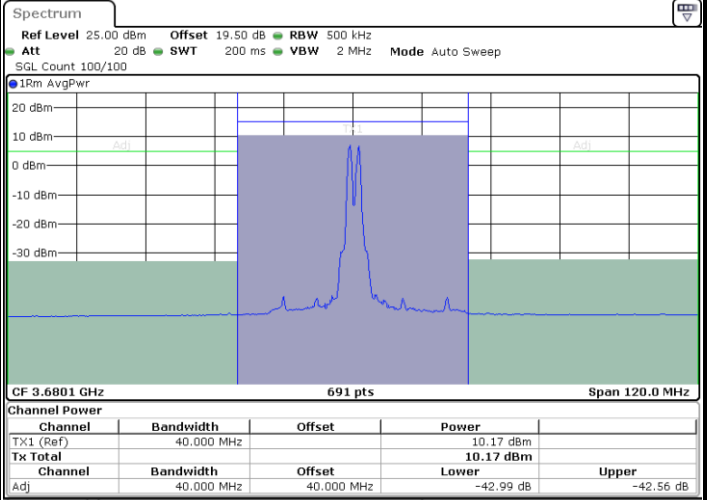

Date: 27 JUN 2024 11:36:02

Middle Channel / Full RB

N/A

Date: 18 JUL 2024 14:37:29

LTE Band 48C / 15MHz+20MHz

QPSK

Highest Channel / 1RB0 and 1RB99

Highest Channel / 1RB74 and 1RB0

Date: 27 JUN 2024 11:49:44

Date: 27 JUN 2024 11:50:32

Highest Channel / Full RB

N/A

Date: 18 JUL 2024 15:15:22

LTE Band 48C / 20MHz+5MHz

QPSK

Lowest Channel / 1RB0 and 1RB24