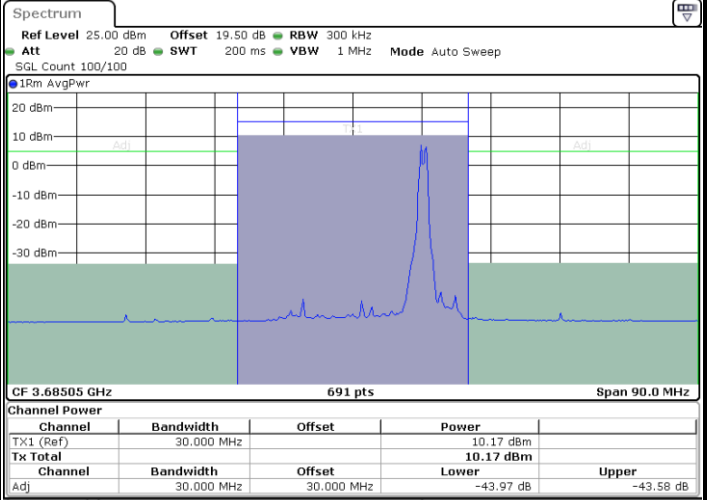

Date: 27 JUN 2024 13:22:22