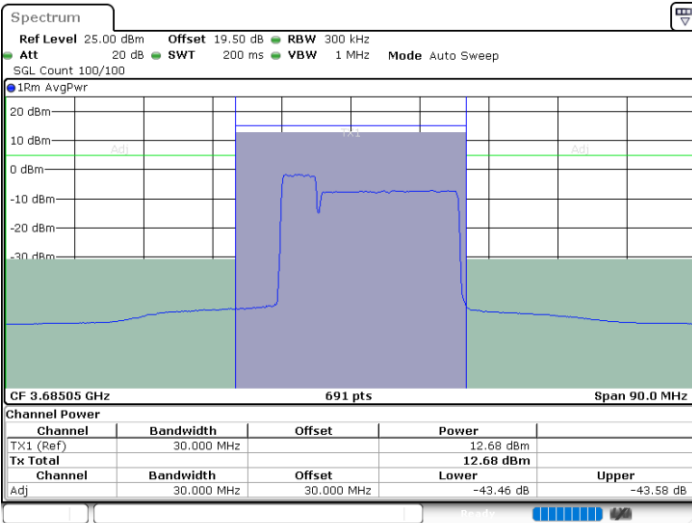

Lowest Channel / 1RB0 and 1RB99

Lowest Channel / 1RB24 and 1RB0

Date: 27 JUN 2024 10:51:33

Date: 27 JUN 2024 10:55:34

Lowest Channel / Full RB

N/A

Date: 17 JUL 2024 15:48:46

LTE Band 48C / 5MHz+20MHz

LTE Band 48C / 5MHz+20MHz

64QAM

Highest Channel / 1RB0 and 1RB99

Highest Channel / 1RB24 and 1RB0

Date: 27 JUN 2024 10:58:48

Date: 27 JUN 2024 11:02:48

Highest Channel / Full RB

N/A