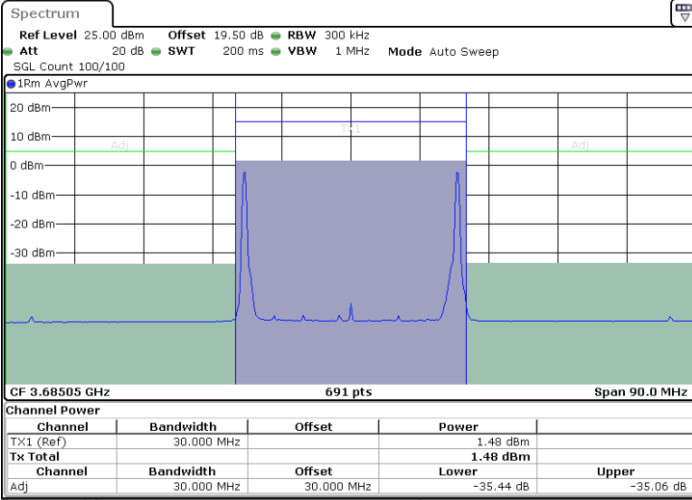

Middle Channel / 1RB49 and 1RB0

Date: 27 JUN 2024 11:10:00

Date: 27 JUN 2024 11:12:25

Middle Channel / Full RB

N/A

Date: 18 JUL 2024 13:30:08

LTE Band 48C / 10MHz+20MHz

16QAM

Highest Channel / 1RB0 and 1RB99

Highest Channel / 1RB49 and 1RB0

Date: 27 JUN 2024 11:24:30

Date: 27 JUN 2024 11:26:55

Highest Channel / Full RB

N/A

Date: 18 JUL 2024 13:52:26

LTE Band 48C / 15MHz+20MHz