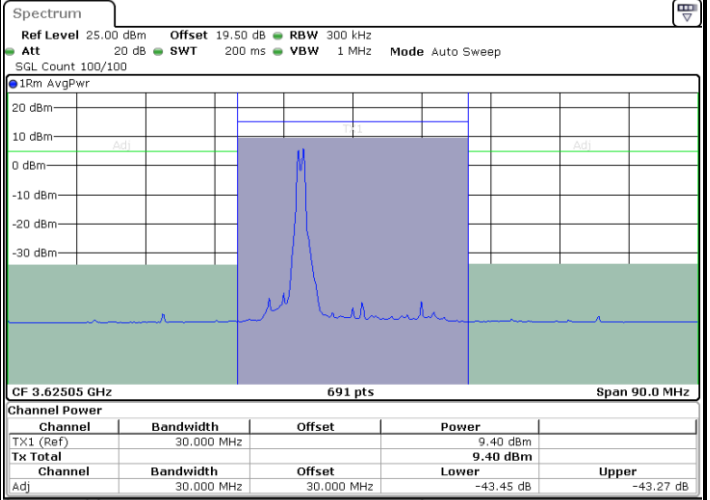

Date: 18 JUL 2024 13:20:11

LTE Band 48C / 5MHz+20MHz

16QAM

Lowest Channel / 1RB0 and 1RB99

Lowest Channel / 1RB24 and 1RB0

Date: 27 JUN 2024 10:52:21

Date: 27 JUN 2024 10:54:45

Lowest Channel / Full RB

N/A

Date: 17 JUL 2024 15:47:58

LTE Band 48C / 5MHz+20MHz

16QAM

Middle Channel / 1RB0 and 1RB99

Middle Channel / 1RB24 and 1RB0

Date: 27 JUN 2024 10:44:21

Date: 27 JUN 2024 10:46:46

Middle Channel / Full RB

N/A

Date: 17 JUL 2024 15:32:56

LTE Band 48C / 5MHz+20MHz

16QAM

Highest Channel / 1RB0 and 1RB99

Highest Channel / 1RB24 and 1RB0

Date: 27 JUN 2024 10:59:36