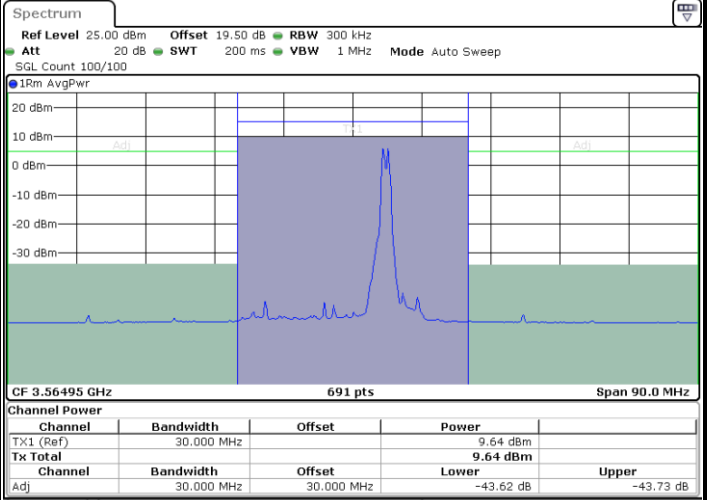

Date: 18 JUL 2024 14:38:18

LTE Band 48C / 15MHz+20MHz

16QAM

Highest Channel / 1RB0 and 1RB99

Highest Channel / 1RB74 and 1RB0

Date: 27 JUN 2024 11:48:56

Date: 27 JUN 2024 11:51:20

Highest Channel / Full RB

N/A

Date: 18 JUL 2024 15:16:11

LTE Band 48C / 20MHz+5MHz

16QAM

Lowest Channel / 1RB0 and 1RB24

Lowest Channel / 1RB99 and 1RB0

Date: 27 JUN 2024 13:13:32

Date: 27 JUN 2024 13:15:56