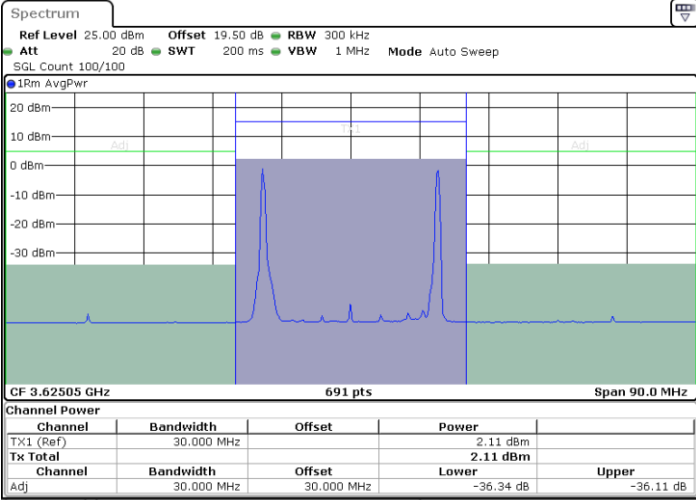

Lowest Channel / Full RB

N/A

Date: 17 JUL 2024 17:42:08

LTE Band 48C / 20MHz+5MHz

16QAM

Middle Channel / 1RB0 and 1RB24

Middle Channel / 1RB99 and 1RB0

Date: 27 JUN 2024 13:06:16

Date: 27 JUN 2024 13:08:41

Middle Channel / Full RB

N/A

Date: 17 JUL 2024 17:35:18

LTE Band 48C / 20MHz+5MHz

16QAM

Highest Channel / 1RB0 and 1RB24

Highest Channel / 1RB99 and 1RB0