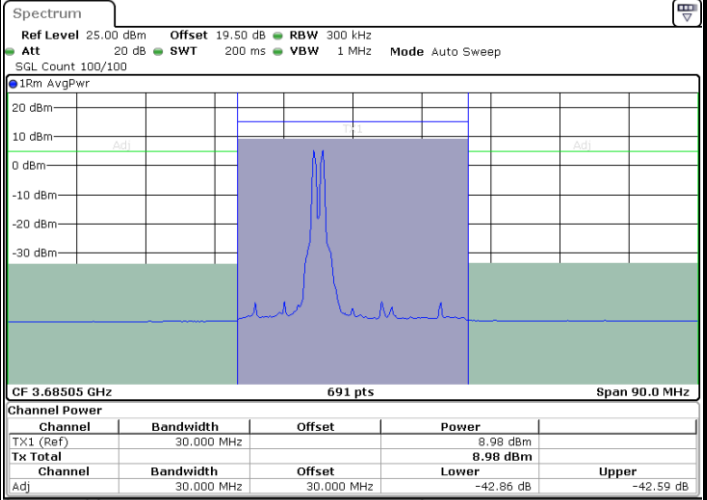

Middle Channel / 1RB49 and 1RB0

Date: 27 JUN 2024 11:10:00

Date: 27 JUN 2024 11:12:25

Middle Channel / Full RB

N/A

Date: 18 JUL 2024 13:30:08

LTE Band 48C / 10MHz+20MHz

16QAM

Highest Channel / 1RB0 and 1RB99

Highest Channel / 1RB49 and 1RB0

Date: 27 JUN 2024 11:24:30

Date: 27 JUN 2024 11:26:55

Highest Channel / Full RB

N/A

Date: 18 JUL 2024 13:52:26

LTE Band 48C / 15MHz+20MHz