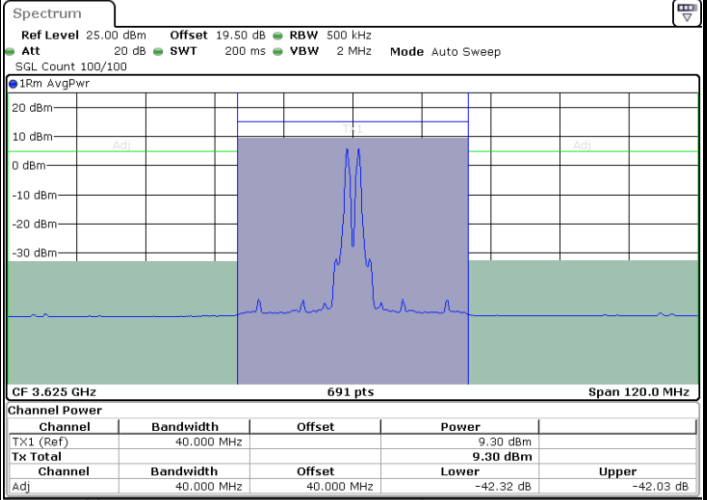

Highest Channel / Full RB

N/A

Date: 18 JUL 2024 10:44:04

LTE Band 48C / 20MHz+20MHz

16QAM

Lowest Channel / 1RB0 and 1RB99

Lowest Channel / 1RB99 and 1RB0

Date: 27 JUN 2024 12:04:19

Date: 27 JUN 2024 12:06:38

Lowest Channel / Full RB

N/A

Date: 18 JUL 2024 13:16:12

LTE Band 48C / 20MHz+20MHz

16QAM

MiddleChannel / 1RB0 and 1RB99

Middle Channel / 1RB99 and 1RB0

Date: 27 JUN 2024 11:57:19

Date: 27 JUN 2024 11:59:37

Middle Channel / Full RB

N/A

Date: 18 JUL 2024 13:09:08

LTE Band 48C / 20MHz+20MHz

16QAM

Highest Channel / 1RB0 and 1RB99