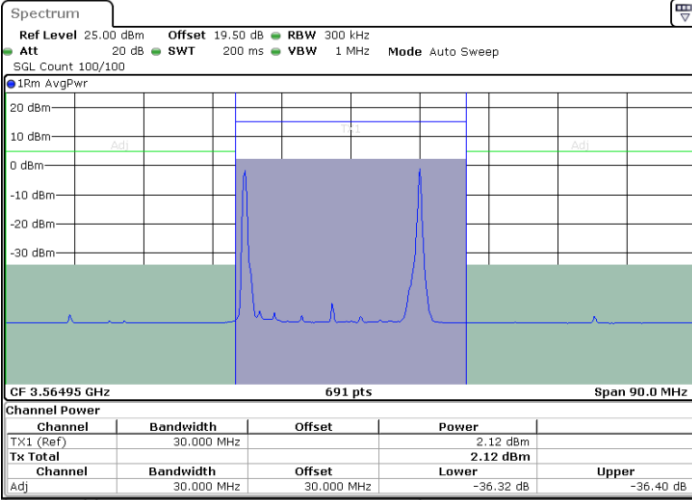

LTE Band 48C / 20MHz+20MHz

QPSK

Highest Channel / 1RB0 and 1RB99

Highest Channel / 1RB99 and 1RB0

Date: 27 JUN 2024 12:12:06

Date: 27 JUN 2024 12:12:52

Highest Channel / Full RB

N/A

Date: 18 JUL 2024 13:20:11

LTE Band 48C / 5MHz+20MHz

16QAM

Lowest Channel / 1RB0 and 1RB99

Lowest Channel / 1RB24 and 1RB0

Date: 27 JUN 2024 10:52:21

Date: 27 JUN 2024 10:54:45

Lowest Channel / Full RB