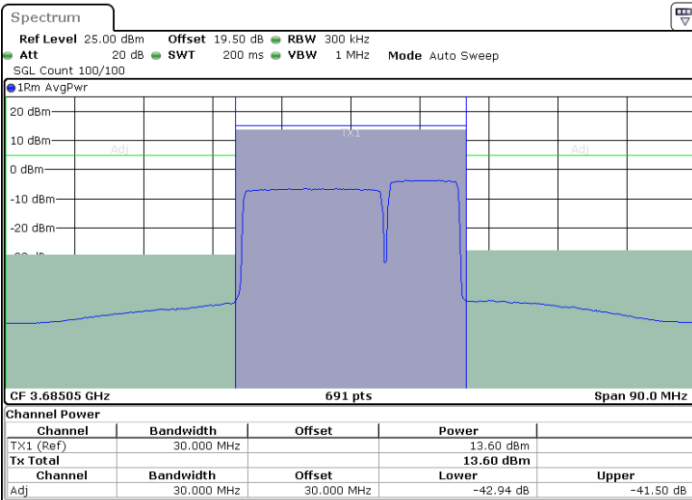

Date: 18 JUL 2024 10:07:55

LTE Band 48C / 20MHz+10MHz

QPSK

Middle Channel / 1RB0 and 1RB49

Middle Channel / 1RB99 and 1RB0

Date: 27 JUN 2024 13:37:28

Date: 27 JUN 2024 13:38:16

Middle Channel / Full RB

N/A

Date: 18 JUL 2024 10:00:34

LTE Band 48C / 20MHz+10MHz

QPSK

Highest Channel / 1RB0 and 1RB49

Highest Channel / 1RB99 and 1RB0

Date: 27 JUN 2024 13:51:57

Date: 27 JUN 2024 13:52:46

Highest Channel / Full RB

N/A

Date: 18 JUL 2024 10:12:47

LTE Band 48C / 20MHz+15MHz

QPSK

Lowest Channel / 1RB0 and 1RB74

Lowest Channel / 1RB99 and 1RB0

Date: 27 JUN 2024 14:18:34