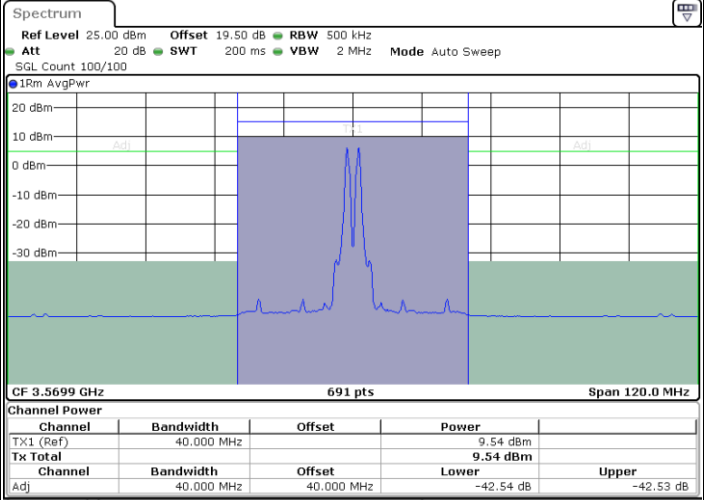

N/A

Date: 18 JUL 2024 10:25:52

LTE Band 48C / 20MHz+15MHz

16QAM

Highest Channel / 1RB0 and 1RB74

Highest Channel / 1RB99 and 1RB0

Date: 27 JUN 2024 14:25:00

Date: 27 JUN 2024 14:27:24

Highest Channel / Full RB

N/A

Date: 18 JUL 2024 10:44:04

LTE Band 48C / 20MHz+20MHz

16QAM

Lowest Channel / 1RB0 and 1RB99

Lowest Channel / 1RB99 and 1RB0

Date: 27 JUN 2024 12:04:19

Date: 27 JUN 2024 12:06:38

Lowest Channel / Full RB

N/A

Date: 18 JUL 2024 13:16:12

LTE Band 48C / 20MHz+20MHz

16QAM

MiddleChannel / 1RB0 and 1RB99

Middle Channel / 1RB99 and 1RB0