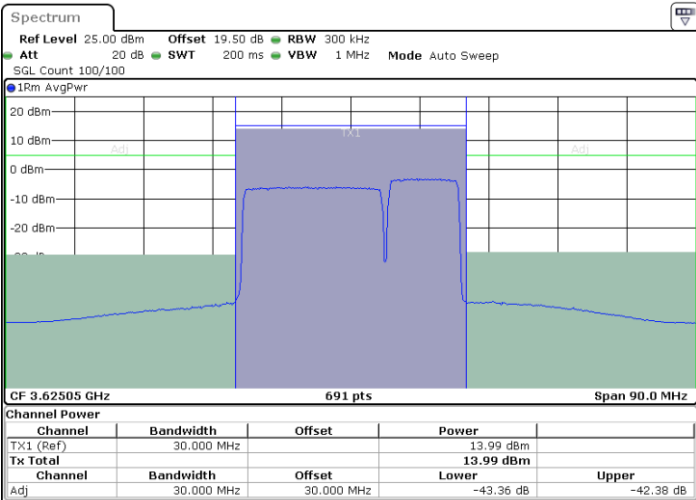

LTE Band 48C / 20MHz+10MHz

QPSK

Lowest Channel / 1RB0 and 1RB49

Lowest Channel / 1RB99 and 1RB0

Date: 27 JUN 2024 13:44:43

Date: 27 JUN 2024 13:45:31

Lowest Channel / Full RB

N/A

Date: 18 JUL 2024 10:07:55

LTE Band 48C / 20MHz+10MHz

QPSK

Middle Channel / 1RB0 and 1RB49

Middle Channel / 1RB99 and 1RB0

Date: 27 JUN 2024 13:37:28

Date: 27 JUN 2024 13:38:16

Middle Channel / Full RB

N/A

Date: 18 JUL 2024 10:00:34

LTE Band 48C / 20MHz+10MHz

QPSK

Highest Channel / 1RB0 and 1RB49

Highest Channel / 1RB99 and 1RB0

Date: 27 JUN 2024 13:51:57

Date: 27 JUN 2024 13:52:46

Highest Channel / Full RB

N/A

Date: 18 JUL 2024 10:12:47

LTE Band 48C / 20MHz+15MHz

QPSK

Lowest Channel / 1RB0 and 1RB74

Lowest Channel / 1RB99 and 1RB0

Date: 27 JUN 2024 14:18:34