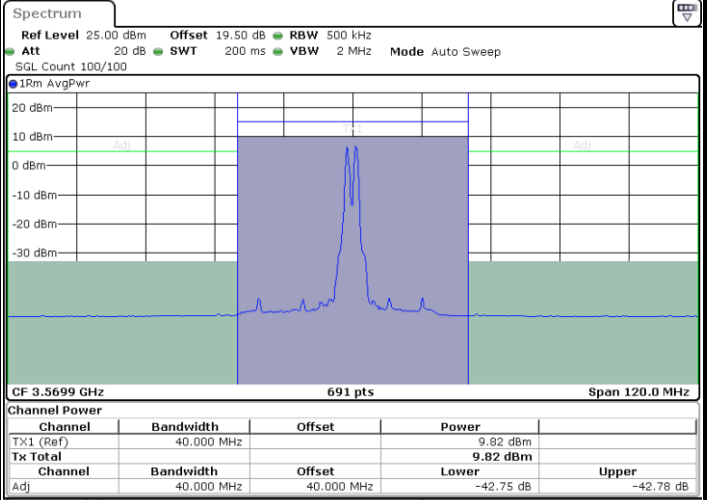

LTE Band 48C / 20MHz+15MHz

16QAM

Lowest Channel / 1RB0 and 1RB74

Lowest Channel / 1RB99 and 1RB0

Date: 27 JUN 2024 14:17:46

Date: 27 JUN 2024 14:20:10

Lowest Channel / Full RB

N/A

Date: 18 JUL 2024 10:35:31

LTE Band 48C / 20MHz+15MHz

16QAM

Middle Channel / 1RB0 and 1RB74

Middle Channel / 1RB99 and 1RB0

Date: 27 JUN 2024 14:10:31

Date: 27 JUN 2024 14:12:55

Middle Channel / Full RB