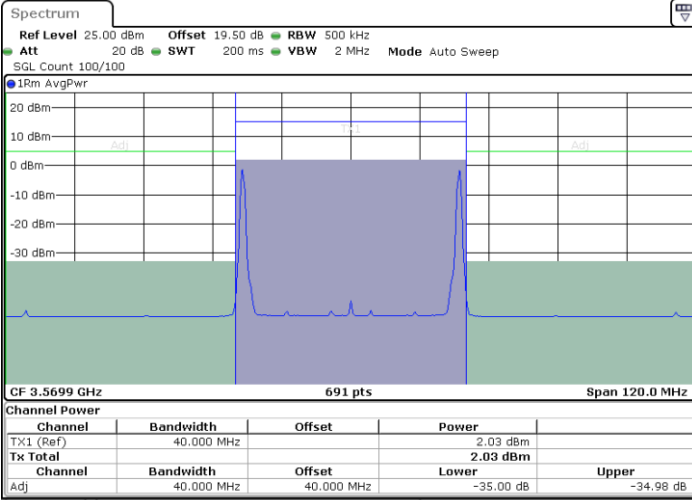

N/A

Date: 18 JUL 2024 10:25:52

LTE Band 48C / 20MHz+15MHz

16QAM

Highest Channel / 1RB0 and 1RB74

Highest Channel / 1RB99 and 1RB0

Date: 27 JUN 2024 14:25:00

Date: 27 JUN 2024 14:27:24

Highest Channel / Full RB

N/A

Date: 18 JUL 2024 10:44:04

LTE Band 48C / 20MHz+20MHz

16QAM

Lowest Channel / 1RB0 and 1RB99

Lowest Channel / 1RB99 and 1RB0

Date: 27 JUN 2024 12:04:19

Date: 27 JUN 2024 12:06:38

Lowest Channel / Full RB

N/A

Date: 18 JUL 2024 13:16:12

LTE Band 48C / 20MHz+20MHz

16QAM

MiddleChannel / 1RB0 and 1RB99

Middle Channel / 1RB99 and 1RB0