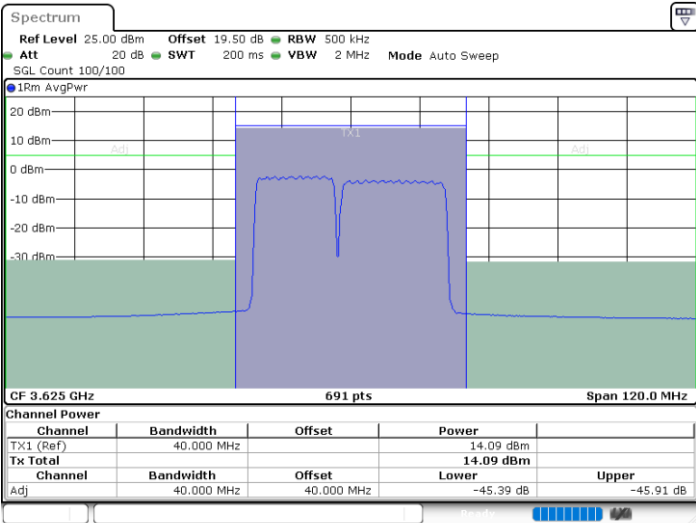

Highest Channel / 1RB0 and 1RB99

Highest Channel / 1RB49 and 1RB0

Date: 27 JUN 2024 11:24:30

Date: 27 JUN 2024 11:26:55

Highest Channel / Full RB

N/A

Date: 18 JUL 2024 13:52:26

LTE Band 48C / 15MHz+20MHz

LTE Band 48C / 15MHz+20MHz

16QAM

Middle Channel / 1RB0 and 1RB99

Middle Channel / 1RB74 and 1RB0

Date: 27 JUN 2024 11:34:25

Date: 27 JUN 2024 11:36:50

Middle Channel / Full RB

N/A

Date: 18 JUL 2024 14:38:18

LTE Band 48C / 15MHz+20MHz

16QAM

Highest Channel / 1RB0 and 1RB99

Highest Channel / 1RB74 and 1RB0

Date: 27 JUN 2024 11:48:56

Date: 27 JUN 2024 11:51:20

Highest Channel / Full RB