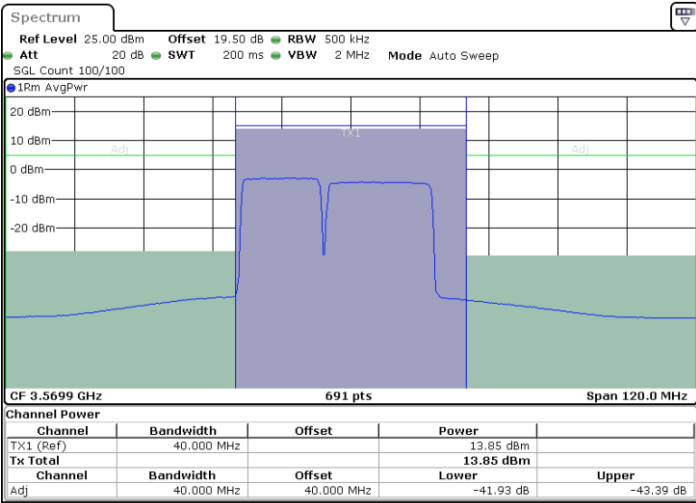

Date: 18 JUL 2024 13:29:19

LTE Band 48C / 10MHz+20MHz

QPSK

Highest Channel / 1RB0 and 1RB99

Highest Channel / 1RB49 and 1RB0

Date: 27 JUN 2024 11:25:19

Date: 27 JUN 2024 11:26:07

Highest Channel / Full RB

N/A

Date: 18 JUL 2024 13:51:38

LTE Band 48C / 15MHz+20MHz

QPSK

Lowest Channel / 1RB0 and 1RB99

Lowest Channel / 1RB74 and 1RB0

Date: 27 JUN 2024 11:42:29

Date: 27 JUN 2024 11:43:17

Lowest Channel / Full RB

N/A

Date: 18 JUL 2024 15:01:20

LTE Band 48C / 15MHz+20MHz

QPSK

Middle Channel / 1RB0 and 1RB99

Middle Channel / 1RB74 and 1RB0

Date: 27 JUN 2024 11:35:13