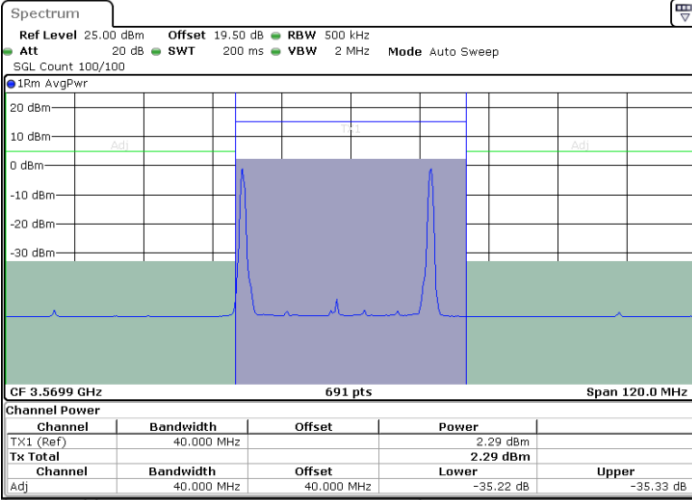

LTE Band 48C / 20MHz+15MHz

16QAM

Lowest Channel / 1RB0 and 1RB74

Lowest Channel / 1RB99 and 1RB0

Date: 27 JUN 2024 14:17:46