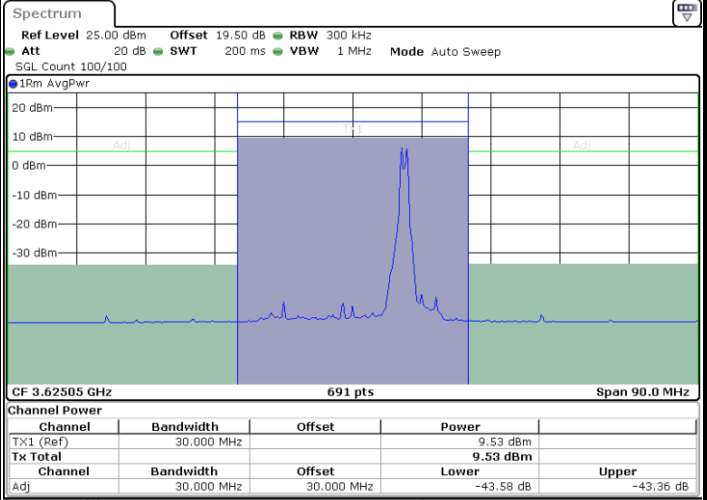

Lowest Channel / Full RB

N/A

Date: 17 JUL 2024 17:42:08

LTE Band 48C / 20MHz+5MHz

16QAM

Middle Channel / 1RB0 and 1RB24

Middle Channel / 1RB99 and 1RB0

Date: 27 JUN 2024 13:06:16

Date: 27 JUN 2024 13:08:41

Middle Channel / Full RB

N/A

Date: 17 JUL 2024 17:35:18

LTE Band 48C / 20MHz+5MHz

16QAM

Highest Channel / 1RB0 and 1RB24

Highest Channel / 1RB99 and 1RB0