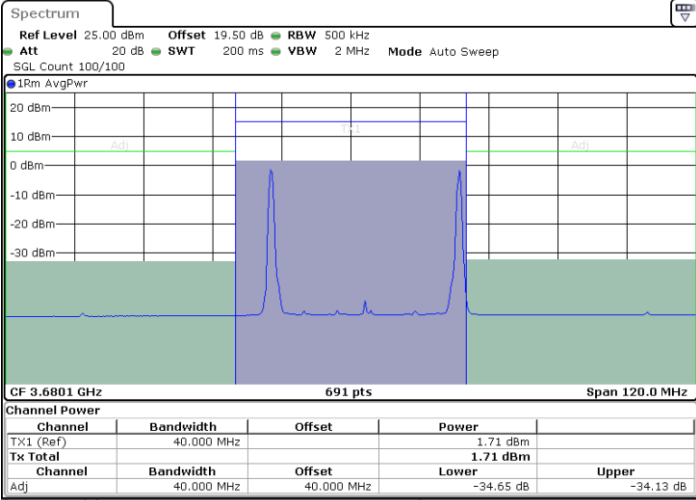

Date: 27 JUN 2024 11:36:02

Middle Channel / Full RB

N/A

Date: 18 JUL 2024 14:37:29

LTE Band 48C / 15MHz+20MHz

QPSK

Highest Channel / 1RB0 and 1RB99

Highest Channel / 1RB74 and 1RB0

Date: 27 JUN 2024 11:49:44

Date: 27 JUN 2024 11:50:32

Highest Channel / Full RB

N/A

Date: 18 JUL 2024 15:15:22

LTE Band 48C / 20MHz+5MHz

QPSK

Lowest Channel / 1RB0 and 1RB24