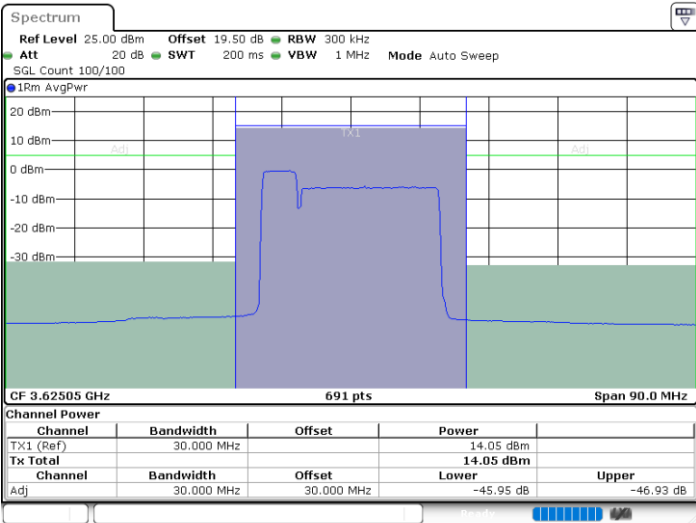

Lowest Channel / 1RB0 and 1RB99

Lowest Channel / 1RB24 and 1RB0

Date: 27 JUN 2024 10:51:33

Date: 27 JUN 2024 10:55:34

Lowest Channel / Full RB

N/A

Date: 17 JUL 2024 15:48:46

LTE Band 48C / 5MHz+20MHz

64QAM

Middle Channel / 1RB0 and 1RB99

Middle Channel / 1RB24 and 1RB0

Date: 27 JUN 2024 10:43:33

Date: 27 JUN 2024 10:47:34

Middle Channel / Full RB

N/A

Date: 17 JUL 2024 15:33:44

LTE Band 48C / 5MHz+20MHz

64QAM

Highest Channel / 1RB0 and 1RB99

Highest Channel / 1RB24 and 1RB0

Date: 27 JUN 2024 10:58:48

Date: 27 JUN 2024 11:02:48

Highest Channel / Full RB

N/A