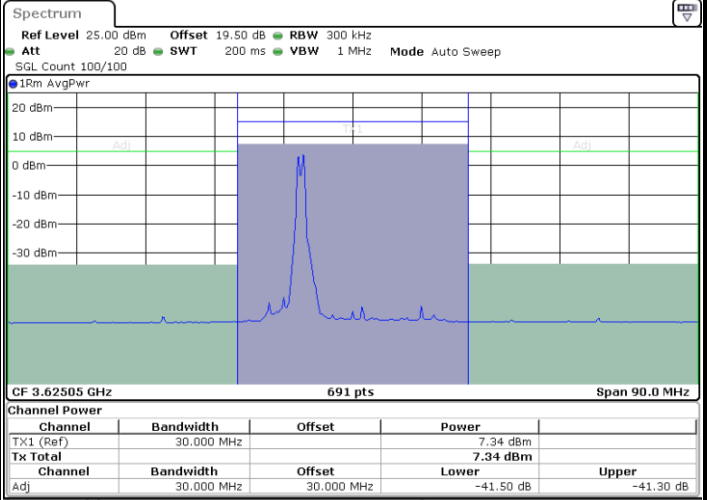

Date: 27 JUN 2024 10:47:34