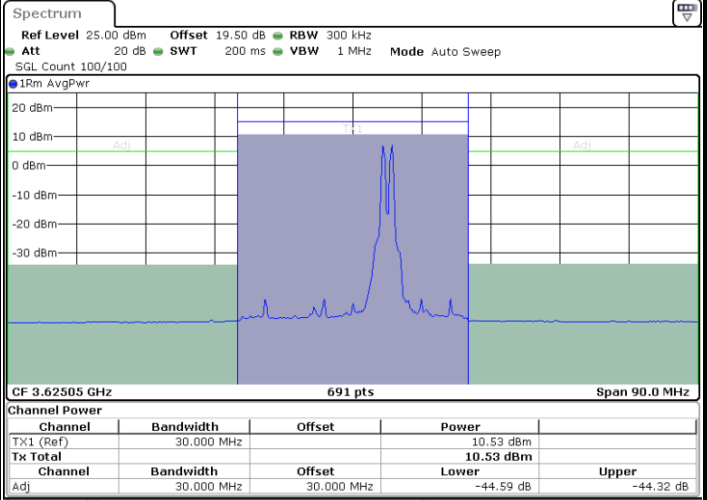

Date: 18 JUL 2024 10:07:55

LTE Band 48C / 20MHz+10MHz

QPSK

Middle Channel / 1RB0 and 1RB49

Middle Channel / 1RB99 and 1RB0

Date: 27 JUN 2024 13:37:28

Date: 27 JUN 2024 13:38:16

Middle Channel / Full RB

N/A

Date: 18 JUL 2024 10:00:34

LTE Band 48C / 20MHz+10MHz

QPSK

Highest Channel / 1RB0 and 1RB49

Highest Channel / 1RB99 and 1RB0

Date: 27 JUN 2024 13:51:57

Date: 27 JUN 2024 13:52:46