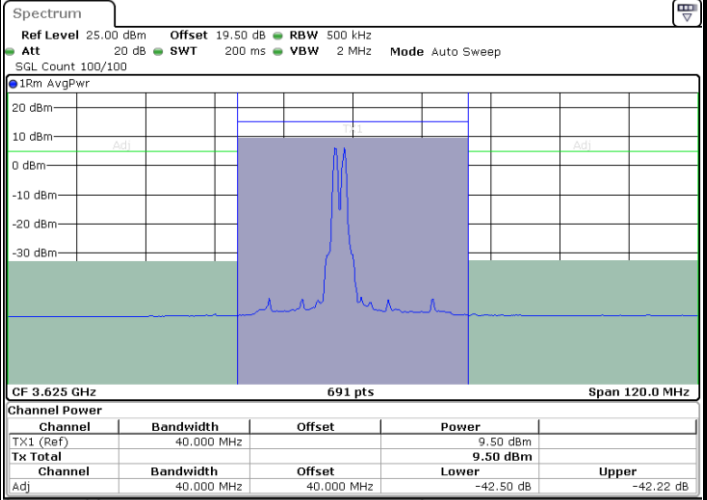

LTE Band 48C / 15MHz+20MHz

16QAM

Middle Channel / 1RB0 and 1RB99

Middle Channel / 1RB74 and 1RB0

Date: 27 JUN 2024 11:34:25

Date: 27 JUN 2024 11:36:50

Middle Channel / Full RB

N/A

Date: 18 JUL 2024 14:38:18

LTE Band 48C / 15MHz+20MHz

16QAM

Highest Channel / 1RB0 and 1RB99

Highest Channel / 1RB74 and 1RB0

Date: 27 JUN 2024 11:48:56

Date: 27 JUN 2024 11:51:20

Highest Channel / Full RB