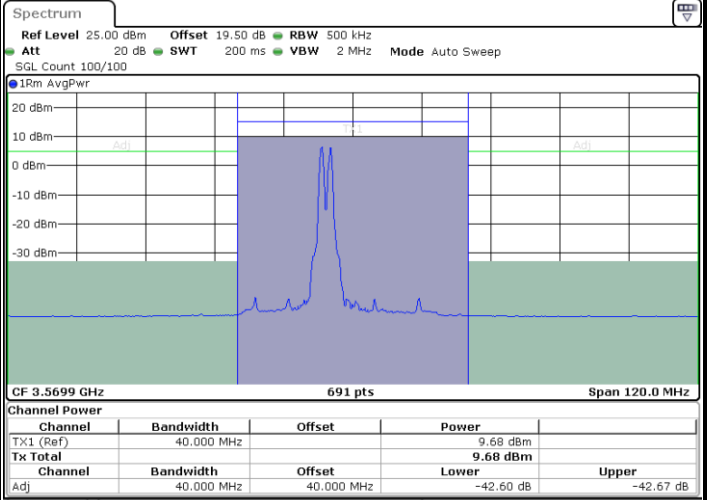

Date: 27 JUN 2024 11:44:05