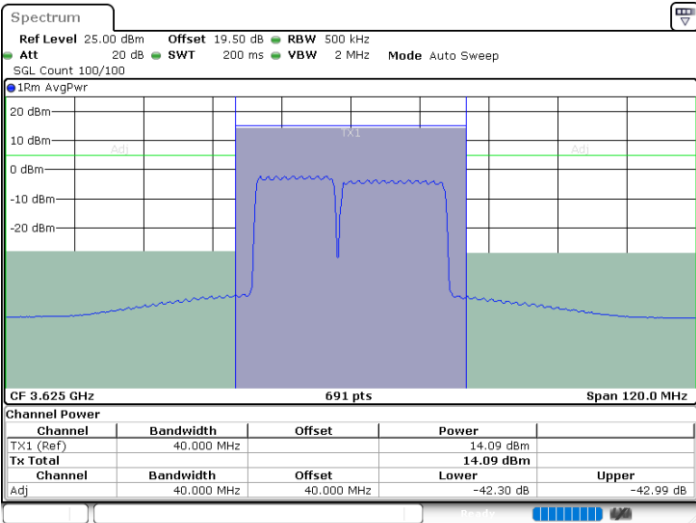

Lowest Channel / Full RB

N/A

Date: 18 JUL 2024 15:01:20

LTE Band 48C / 15MHz+20MHz

QPSK

Middle Channel / 1RB0 and 1RB99

Middle Channel / 1RB74 and 1RB0

Date: 27 JUN 2024 11:35:13

Date: 27 JUN 2024 11:36:02

Middle Channel / Full RB

N/A

Date: 18 JUL 2024 14:37:29

LTE Band 48C / 15MHz+20MHz

QPSK

Highest Channel / 1RB0 and 1RB99

Highest Channel / 1RB74 and 1RB0