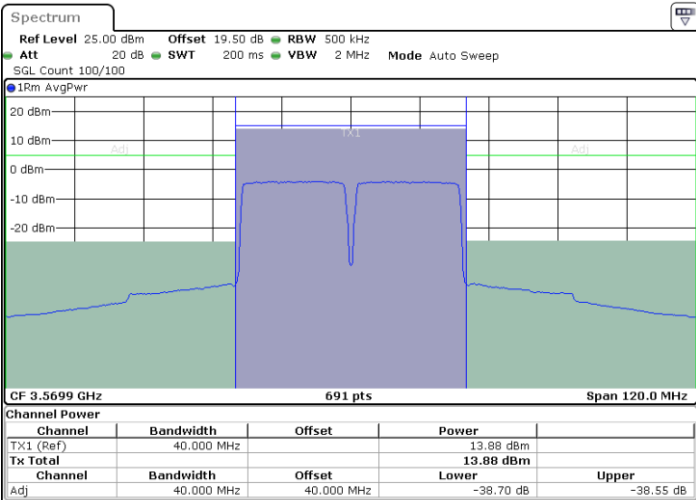

Highest Channel / 1RB99 and 1RB0

Date: 27 JUN 2024 14:25:48

Date: 27 JUN 2024 14:26:36

Highest Channel / Full RB

N/A

Date: 18 JUL 2024 10:43:16

LTE Band 48C / 20MHz+20MHz

QPSK

Lowest Channel / 1RB0 and 1RB99

Lowest Channel / 1RB99 and 1RB0

Date: 27 JUN 2024 12:05:06

Date: 27 JUN 2024 12:05:52

Lowest Channel / Full RB

N/A

Date: 18 JUL 2024 13:15:26

LTE Band 48C / 20MHz+20MHz

LTE Band 48C / 20MHz+20MHz

QPSK

Highest Channel / 1RB0 and 1RB99

Highest Channel / 1RB99 and 1RB0

Date: 27 JUN 2024 12:12:06

Date: 27 JUN 2024 12:12:52

Highest Channel / Full RB

N/A