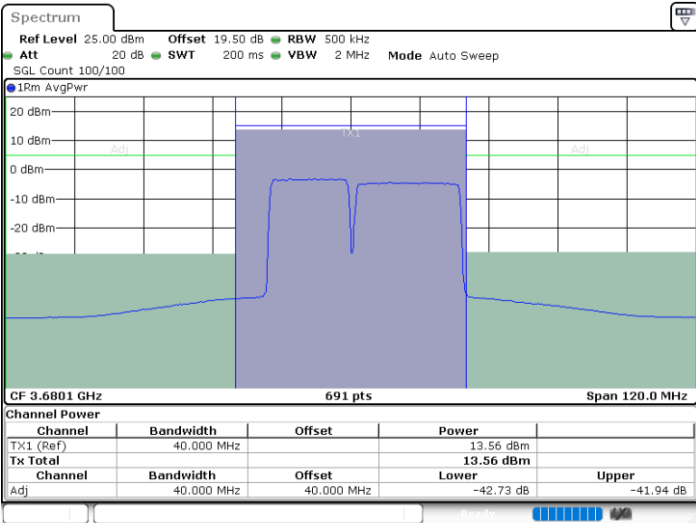

Date: 27 JUN 2024 11:36:02

Middle Channel / Full RB

N/A

Date: 18 JUL 2024 14:37:29

LTE Band 48C / 15MHz+20MHz

QPSK

Highest Channel / 1RB0 and 1RB99

Highest Channel / 1RB74 and 1RB0

Date: 27 JUN 2024 11:49:44

Date: 27 JUN 2024 11:50:32

Highest Channel / Full RB

N/A

Date: 18 JUL 2024 15:15:22

LTE Band 48C / 20MHz+5MHz

QPSK

Lowest Channel / 1RB0 and 1RB24