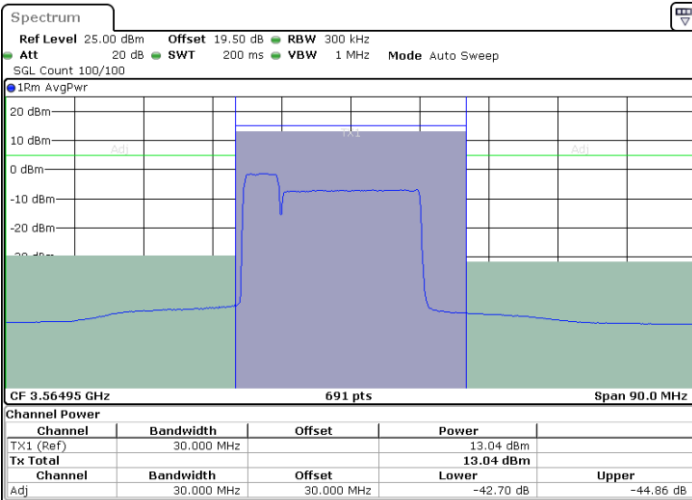

Lowest Channel / Full RB

N/A

Date: 17 JUL 2024 15:47:58