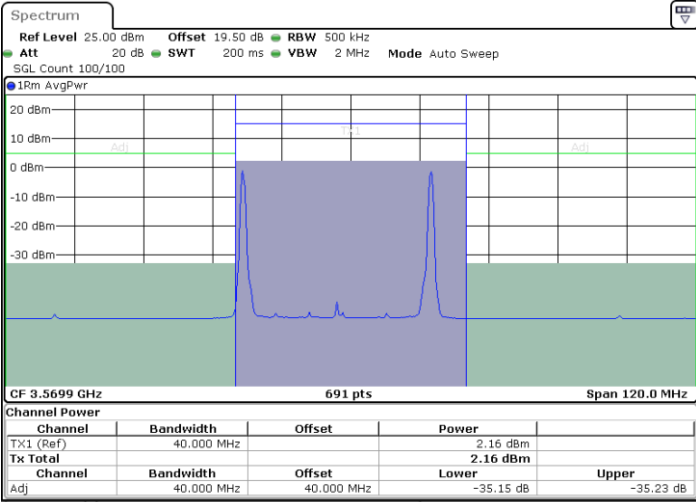

Date: 18 JUL 2024 13:29:19

LTE Band 48C / 10MHz+20MHz

QPSK

Highest Channel / 1RB0 and 1RB99

Highest Channel / 1RB49 and 1RB0

Date: 27 JUN 2024 11:25:19

Date: 27 JUN 2024 11:26:07

Highest Channel / Full RB

N/A

Date: 18 JUL 2024 13:51:38

LTE Band 48C / 15MHz+20MHz

QPSK

Lowest Channel / 1RB0 and 1RB99

Lowest Channel / 1RB74 and 1RB0

Date: 27 JUN 2024 11:42:29

Date: 27 JUN 2024 11:43:17