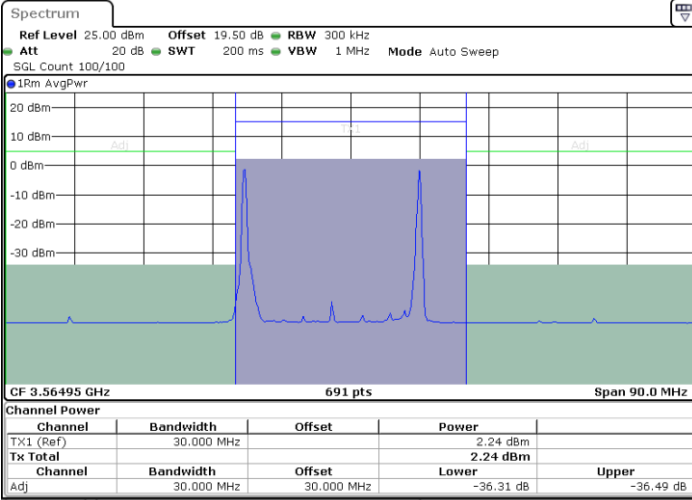

Date: 27 JUN 2024 11:49:44

Date: 27 JUN 2024 11:50:32

Highest Channel / Full RB

N/A

Date: 18 JUL 2024 15:15:22

LTE Band 48C / 20MHz+5MHz

QPSK

Lowest Channel / 1RB0 and 1RB24

Lowest Channel / 1RB99 and 1RB0

Date: 27 JUN 2024 13:14:20

Date: 27 JUN 2024 13:15:08

Lowest Channel / Full RB

N/A

Date: 17 JUL 2024 17:41:20

LTE Band 48C / 20MHz+5MHz

QPSK