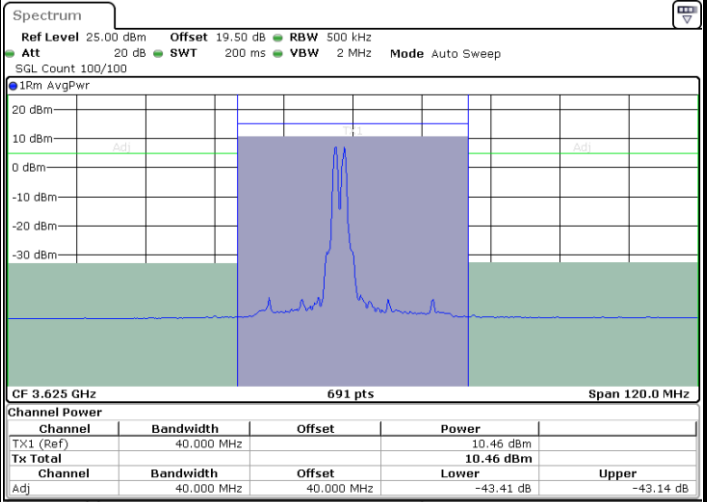

Lowest Channel / Full RB

N/A

Date: 18 JUL 2024 15:01:20

LTE Band 48C / 15MHz+20MHz

QPSK

Middle Channel / 1RB0 and 1RB99

Middle Channel / 1RB74 and 1RB0

Date: 27 JUN 2024 11:35:13

Date: 27 JUN 2024 11:36:02

Middle Channel / Full RB

N/A

Date: 18 JUL 2024 14:37:29

LTE Band 48C / 15MHz+20MHz

QPSK

Highest Channel / 1RB0 and 1RB99

Highest Channel / 1RB74 and 1RB0