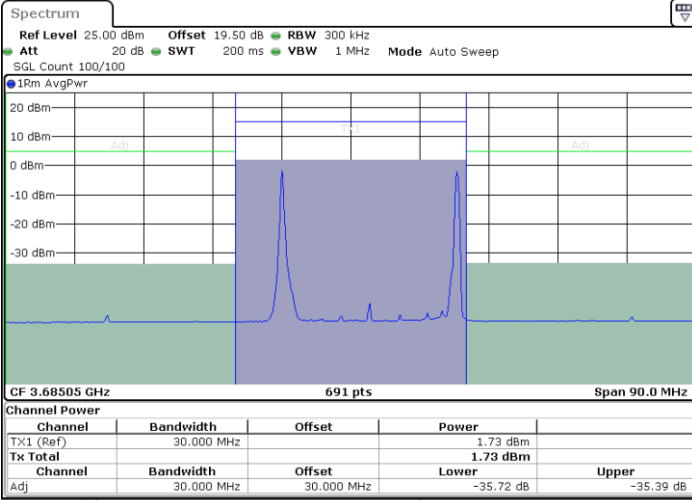

Date: 27 JUN 2024 13:08:41

Middle Channel / Full RB

N/A

Date: 17 JUL 2024 17:35:18

LTE Band 48C / 20MHz+5MHz

16QAM

Highest Channel / 1RB0 and 1RB24

Highest Channel / 1RB99 and 1RB0

Date: 27 JUN 2024 13:20:46

Date: 27 JUN 2024 13:23:10

Highest Channel / Full RB

N/A

Date: 17 JUL 2024 17:46:46

LTE Band 48C / 20MHz+10MHz

16QAM

Lowest Channel / 1RB0 and 1RB49