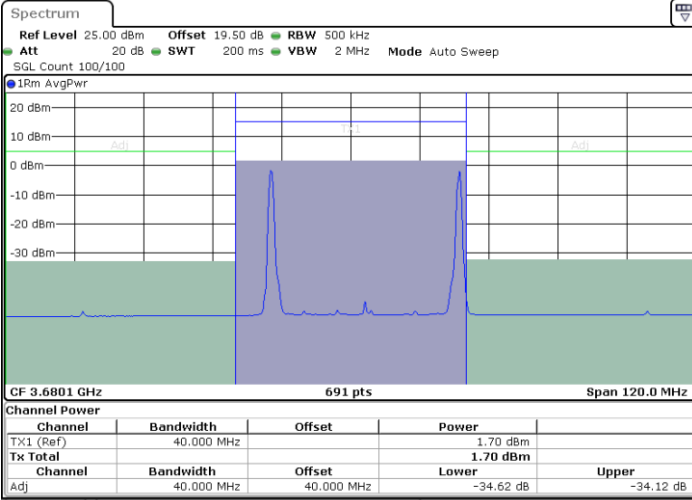

Date: 18 JUL 2024 14:38:18

LTE Band 48C / 15MHz+20MHz

16QAM

Highest Channel / 1RB0 and 1RB99

Highest Channel / 1RB74 and 1RB0

Date: 27 JUN 2024 11:48:56

Date: 27 JUN 2024 11:51:20

Highest Channel / Full RB