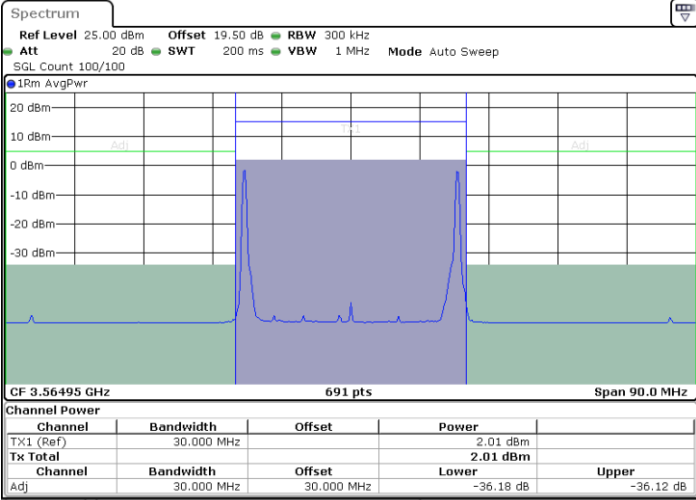

Date: 27 JUN 2024 11:02:00

Highest Channel / Full RB

N/A

Date: 17 JUL 2024 16:08:49

LTE Band 48C / 10MHz+20MHz

16QAM

Lowest Channel / 1RB0 and 1RB99

Lowest Channel / 1RB49 and 1RB0

Date: 27 JUN 2024 11:17:15

Date: 27 JUN 2024 11:19:40

Lowest Channel / Full RB

N/A

Date: 18 JUL 2024 13:42:48

LTE Band 48C / 10MHz+20MHz

16QAM

Middle Channel / 1RB0 and 1RB99