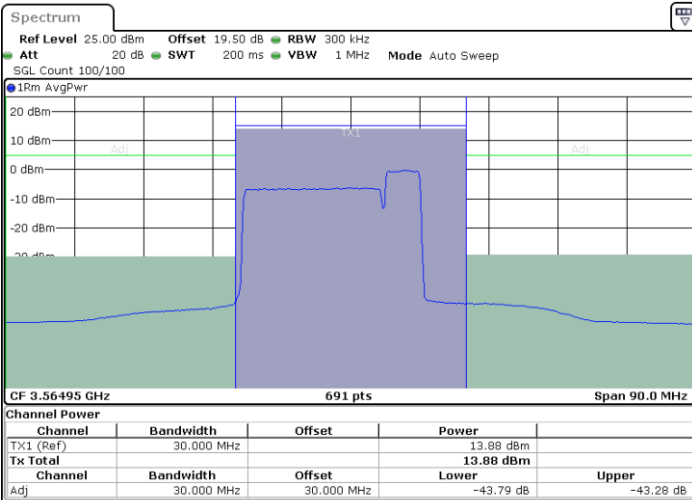

Date: 27 JUN 2024 11:49:44

Date: 27 JUN 2024 11:50:32

Highest Channel / Full RB

N/A

Date: 18 JUL 2024 15:15:22

LTE Band 48C / 20MHz+5MHz

QPSK

Lowest Channel / 1RB0 and 1RB24

Lowest Channel / 1RB99 and 1RB0

Date: 27 JUN 2024 13:14:20

Date: 27 JUN 2024 13:15:08

Lowest Channel / Full RB

N/A

Date: 17 JUL 2024 17:41:20

LTE Band 48C / 20MHz+5MHz

QPSK

Middle Channel / 1RB0 and 1RB24

Middle Channel / 1RB99 and 1RB0

Date: 27 JUN 2024 13:07:05

Date: 27 JUN 2024 13:07:53

Middle Channel / Full RB

N/A

Date: 17 JUL 2024 17:34:30

LTE Band 48C / 20MHz+5MHz