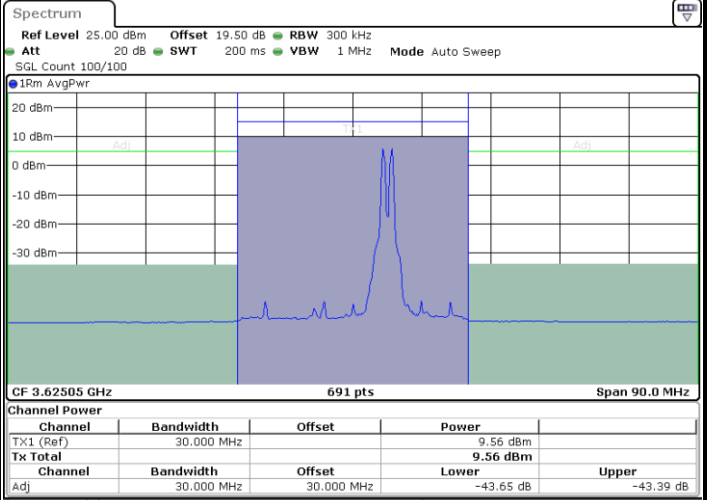

Date: 27 JUN 2024 13:20:46

Date: 27 JUN 2024 13:23:10

Highest Channel / Full RB

N/A

Date: 17 JUL 2024 17:46:46

LTE Band 48C / 20MHz+10MHz

16QAM

Lowest Channel / 1RB0 and 1RB49

Lowest Channel / 1RB99 and 1RB0

Date: 27 JUN 2024 13:43:55

Date: 27 JUN 2024 13:46:19

Lowest Channel / Full RB

N/A

Date: 18 JUL 2024 10:08:43

LTE Band 48C / 20MHz+10MHz

16QAM

Middle Channel / 1RB0 and 1RB49

Middle Channel / 1RB99 and 1RB0

Date: 27 JUN 2024 13:36:40

Date: 27 JUN 2024 13:39:04

Middle Channel / Full RB

N/A

Date: 18 JUL 2024 10:01:23

LTE Band 48C / 20MHz+10MHz