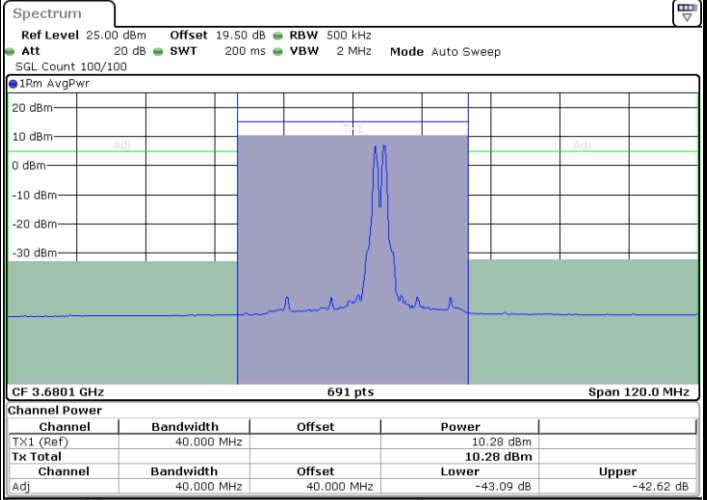

Date: 27 JUN 2024 14:11:19

Date: 27 JUN 2024 14:12:07

Middle Channel / Full RB

N/A

Date: 18 JUL 2024 10:25:03

LTE Band 48C / 20MHz+15MHz

QPSK

Highest Channel / 1RB0 and 1RB74

Highest Channel / 1RB99 and 1RB0

Date: 27 JUN 2024 14:25:48

Date: 27 JUN 2024 14:26:36

Highest Channel / Full RB

N/A

Date: 18 JUL 2024 10:43:16

LTE Band 48C / 20MHz+20MHz

QPSK