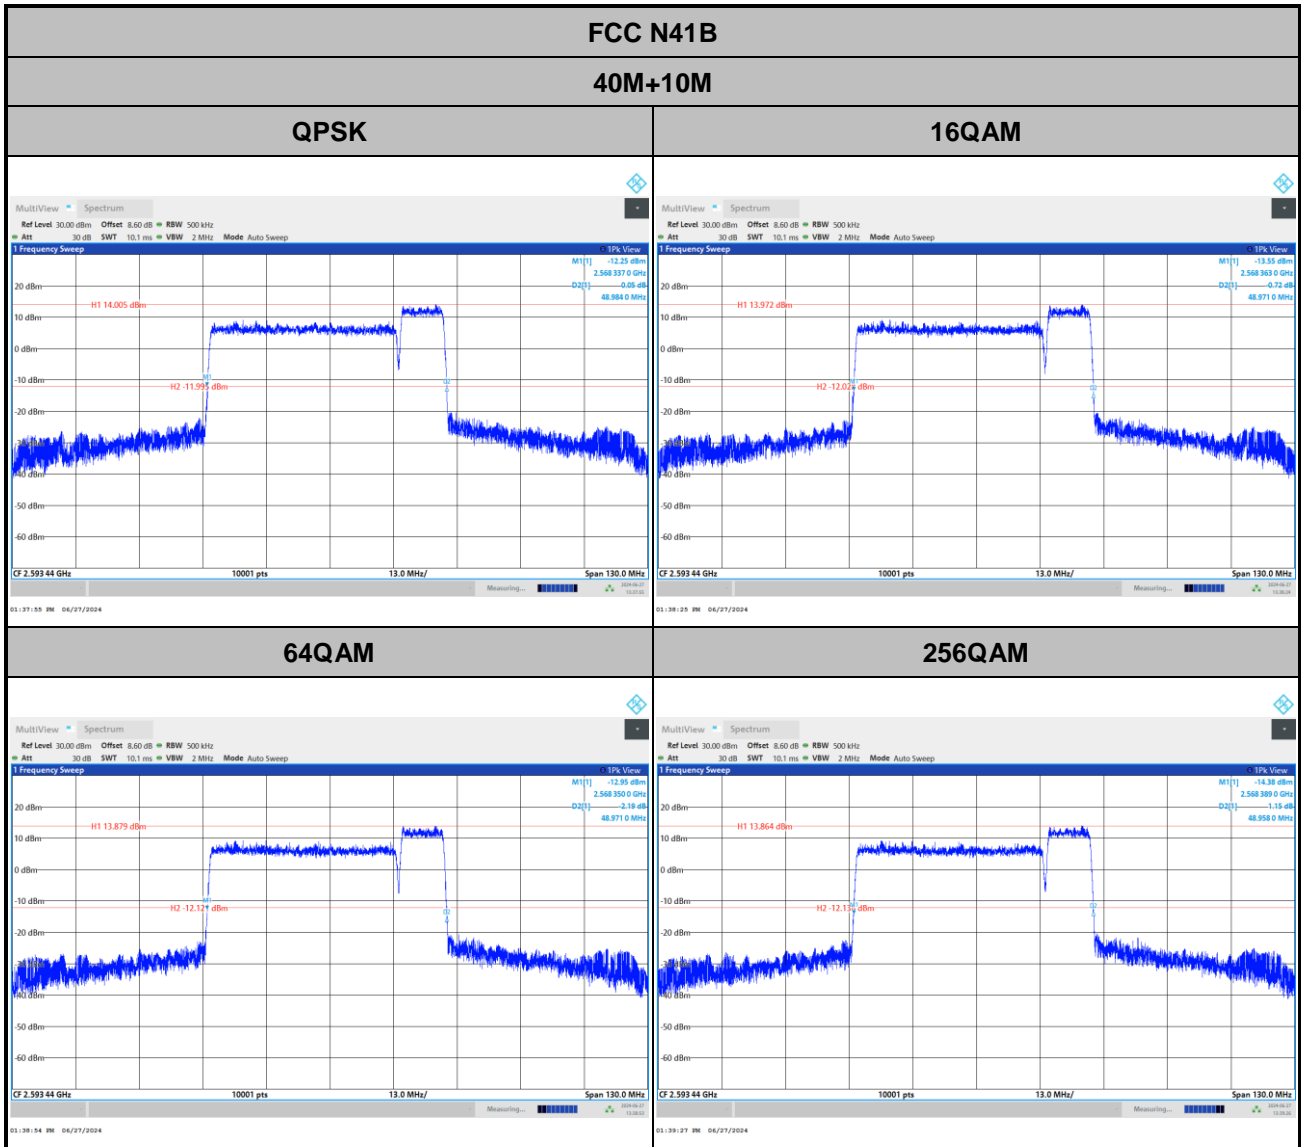

FCC N41B

30M+30M

QPSK

16QAM

64QAM

256QAM

FCC N41B

40M+40M

QPSK

16QAM

64QAM

256QAM

FCC N41B

50M+30M

QPSK

16QAM