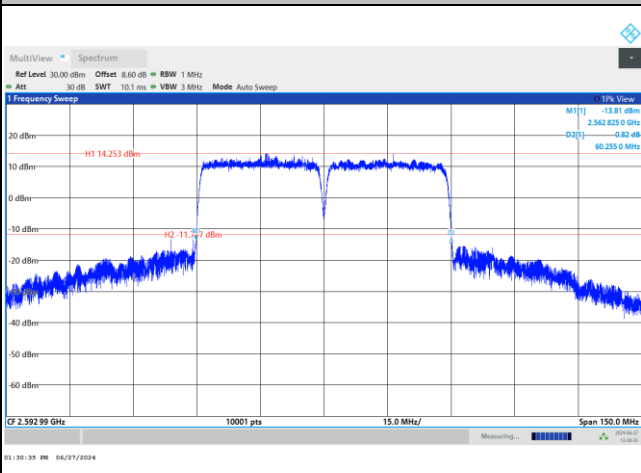

FCC N41B

30M+30M

QPSK

16QAM

64QAM

256QAM

FCC N41B

40M+40M

QPSK

16QAM

64QAM

256QAM

FCC N41B

50M+30M

QPSK

16QAM