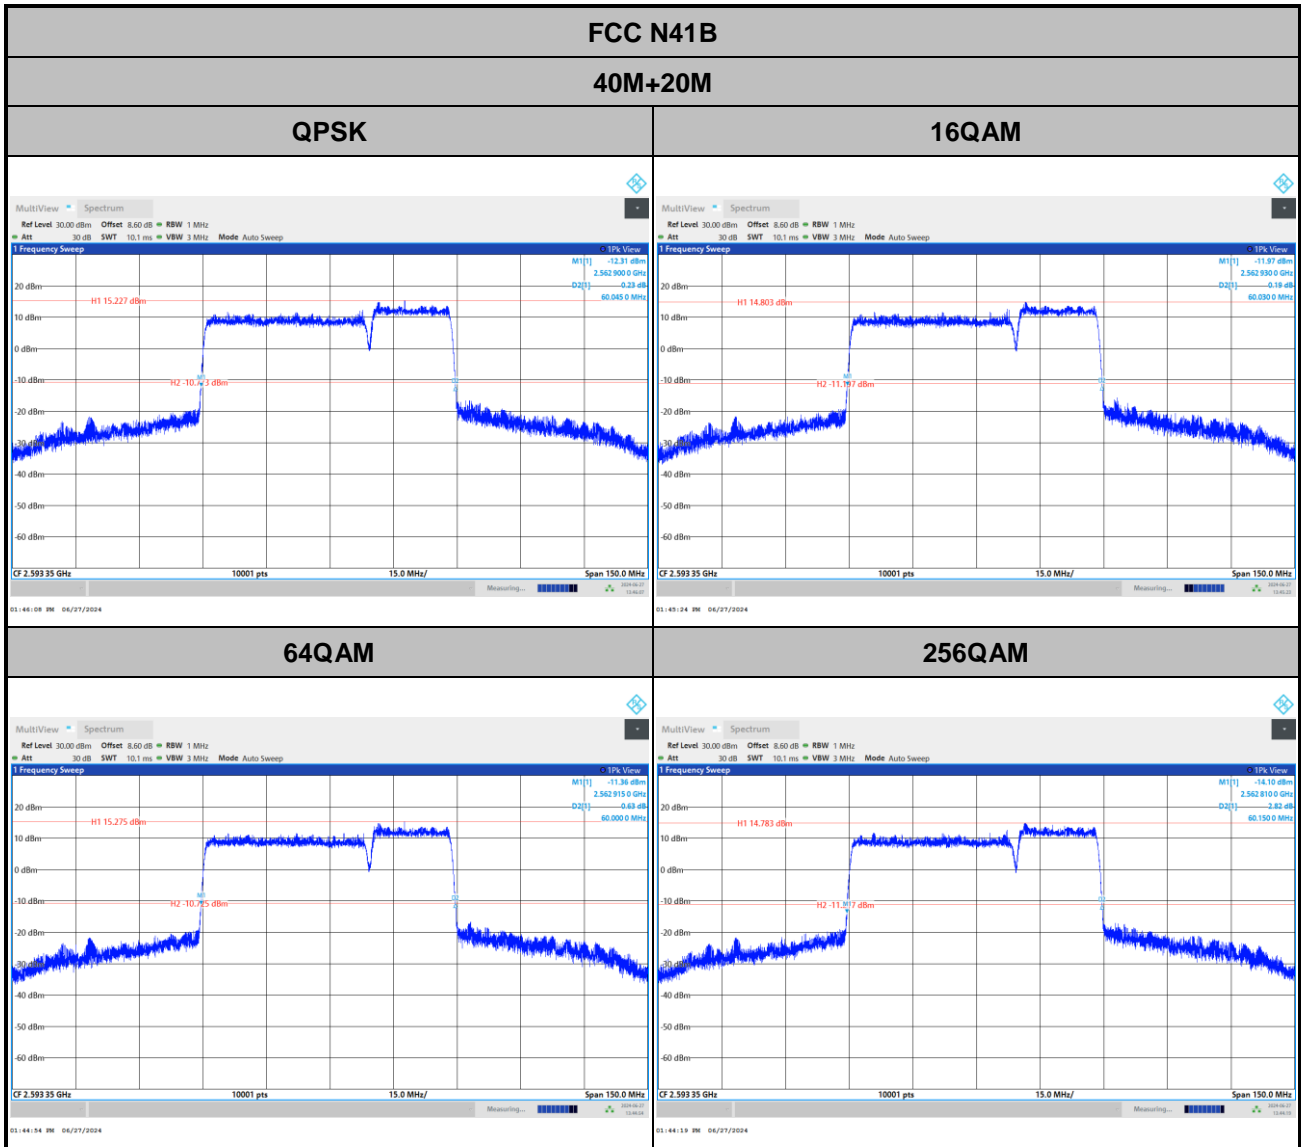

FCC N41B

30M+30M

QPSK

16QAM

64QAM

256QAM

FCC N41B

40M+40M

QPSK

16QAM

64QAM

256QAM

FCC N41B

50M+30M

QPSK

16QAM