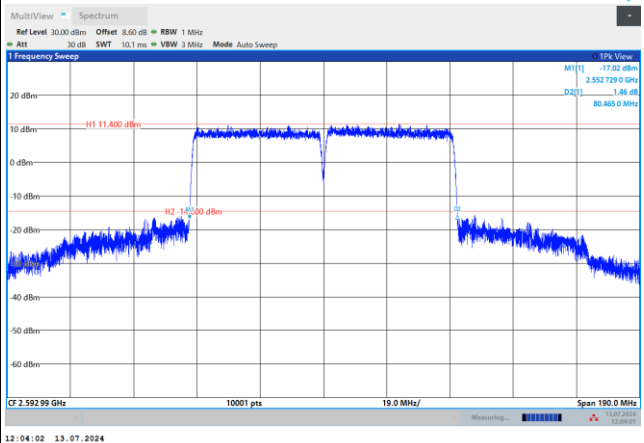

FCC N41B

30M+30M

QPSK

16QAM

64QAM

256QAM

FCC N41B

40M+40M

QPSK

16QAM

64QAM

256QAM

FCC N41B

50M+30M

QPSK

16QAM