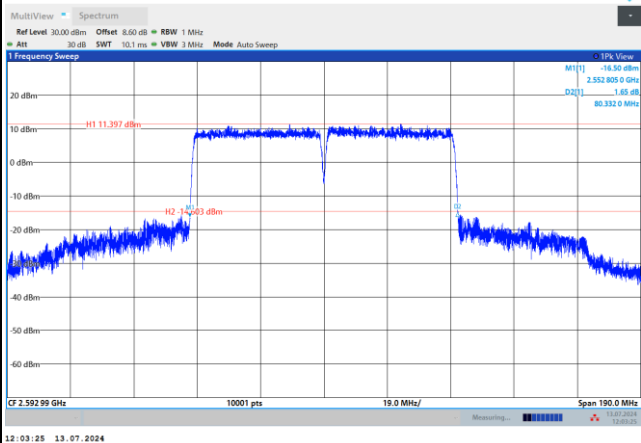

FCC N41B

30M+30M

QPSK

16QAM

64QAM

256QAM

FCC N41B

40M+40M

QPSK

16QAM

64QAM

256QAM

FCC N41B

50M+30M

QPSK

16QAM