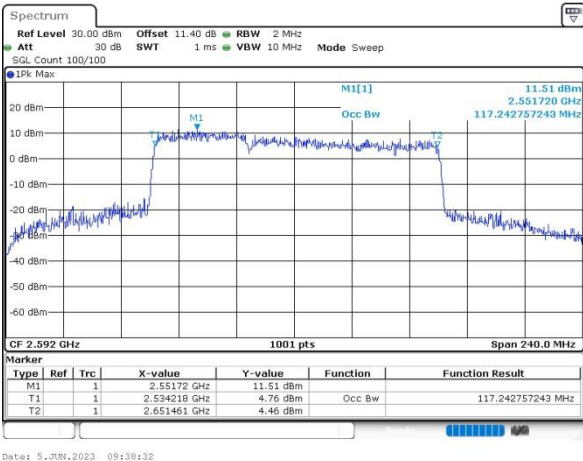

FCC N41C

40M+80M

QPSK

16QAM

64QAM

256QAM