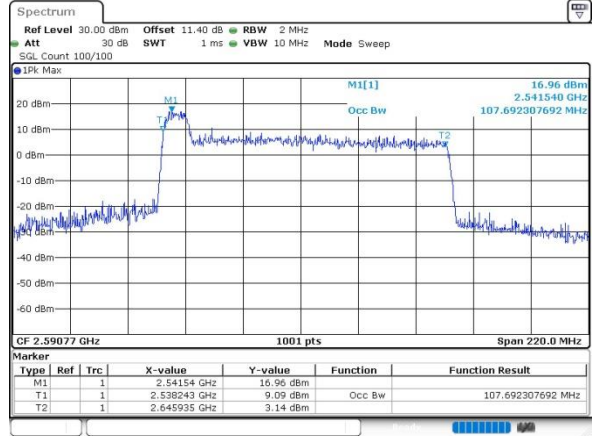

FCC N41C

10M+100M

QPSK

16QAM

64QAM

256QAM