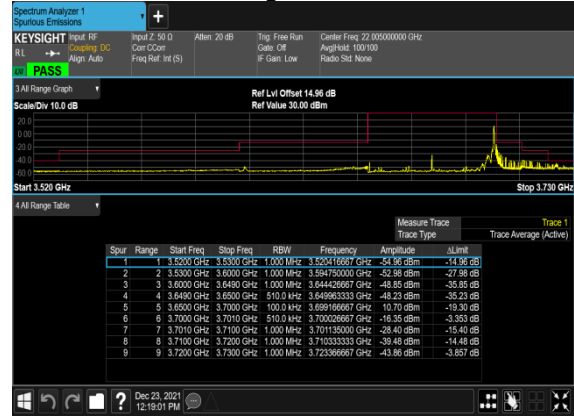

Mid_CH

N48(50M)_CP-OFDM_QPSK_Edge_1RB_Left_High_CH

N48(50M)_CP-OFDM_QPSK_Edge_1RB_Right_High_CH

N48(50M)_CP-OFDM_QPSK_Outer_Full_High_CH

A6. FR1 N48 MIMO-ANT5 – SCS 30kHz

A6.1 Frequency Stability

| NR Band | SCS (kHz) | Bandwidth (MHz) | Arfcn | Freq (MHz) | Modulation | RB | Deviation (ppm) | Verdict | Environment |
|---------|-----------|-----------------|--------|------------|--------------|------|-----------------|---------|-------------|
| 48 | 30 | 20 | 641666 | 3624.99 | CP-OFDM QPSK | 51@0 | 0.0398 | PASS | NV |
| 48 | 30 | 20 | 641666 | 3624.99 | CP-OFDM QPSK | 51@0 | 0.0479 | PASS | LV |
| 48 | 30 | 20 | 641666 | 3624.99 | CP-OFDM QPSK | 51@0 | 0.0478 | PASS | HV |
| 48 | 30 | 20 | 641666 | 3624.99 | CP-OFDM QPSK | 51@0 | 0.0514 | PASS | -30°C |
| 48 | 30 | 20 | 641666 | 3624.99 | CP-OFDM QPSK | 51@0 | 0.0564 | PASS | -20°C |
| 48 | 30 | 20 | 641666 | 3624.99 | CP-OFDM QPSK | 51@0 | 0.0054 | PASS | -10°C |
| 48 | 30 | 20 | 641666 | 3624.99 | CP-OFDM QPSK | 51@0 | 0.0694 | PASS | 0°C |
| 48 | 30 | 20 | 641666 | 3624.99 | CP-OFDM QPSK | 51@0 | 0.0499 | PASS | 10°C |
| 48 | 30 | 20 | 641666 | 3624.99 | CP-OFDM QPSK | 51@0 | 0.0279 | PASS | 20°C |
| 48 | 30 | 20 | 641666 | 3624.99 | CP-OFDM QPSK | 51@0 | 0.0673 | PASS | 30°C |
| 48 | 30 | 20 | 641666 | 3624.99 | CP-OFDM QPSK | 51@0 | 0.0386 | PASS | 40°C |
| 48 | 30 | 20 | 641666 | 3624.99 | CP-OFDM QPSK | 51@0 | 0.0646 | PASS | 50°C |