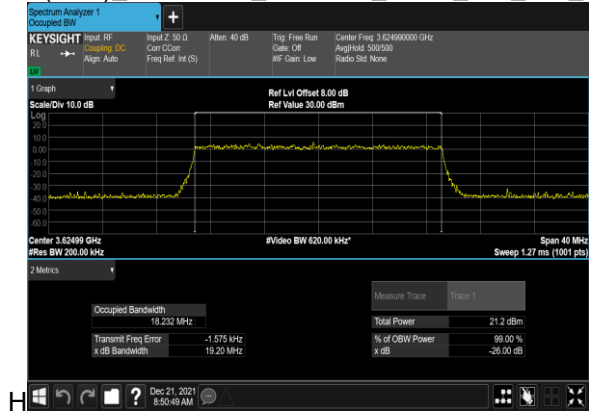

N48(20M)_CP-OFDM_256QAM_Outer_Full_Mid_C