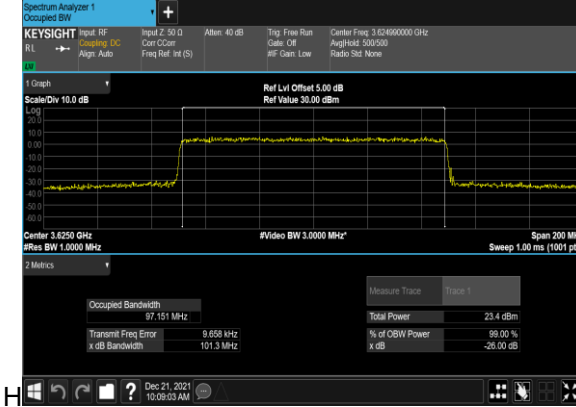

N48(80M)_CP-OFDM_16QAM_Outer_Full_Mid_CH

N48(80M)_CP-OFDM_64QAM_Outer_Full_Mid_CH

N48(80M)_CP-OFDM_256QAM_Outer_Full_Mid_C

N48(100M)_CP-OFDM_QPSK_Outer_Full_Mid_CH

N48(100M)_CP-OFDM_16QAM_Outer_Full_Mid_C