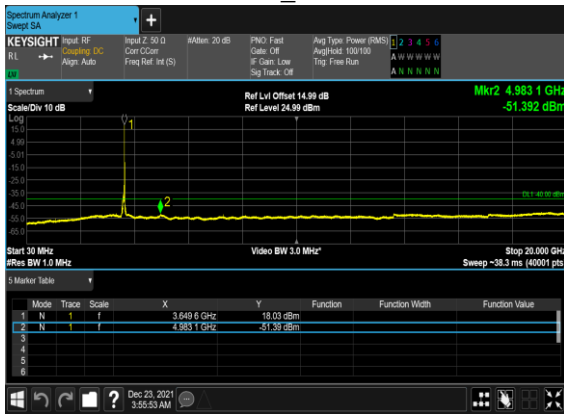

N48(50M)_CP-OFDM_QPSK_Edge_1RB_Right_Mid_CH