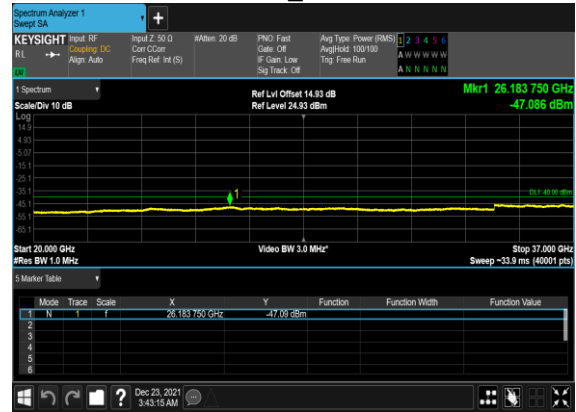

N48(20M)_CP-OFDM_QPSK_Edge_1RB_Left_Mid_CH

N48(20M)_CP-OFDM_QPSK_Edge_1RB_Left_Mid_CH

N48(20M)_CP-OFDM_QPSK_Edge_1RB_Right_Mid_CH

N48(20M)_CP-OFDM_QPSK_Edge_1RB_Right_Mid_CH

N48(20M)_CP-OFDM_QPSK_Outer_Full_Mid_CH