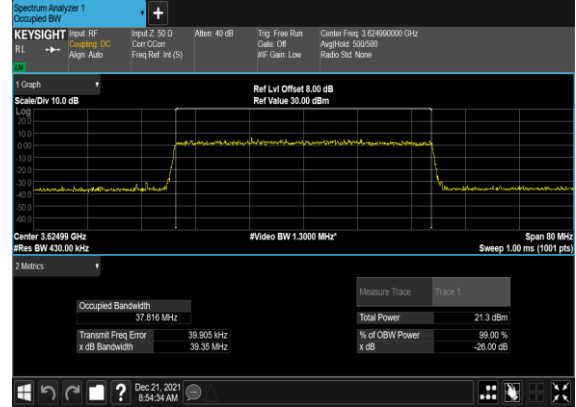

N48(20M)_CP-OFDM_64 QAM_Outer_Full_Mid_CH

N48(20M)_CP-OFDM_256QAM_Outer_Full_Mid_C

N48(40M)_CP-OFDM_QPSK_Outer_Full_Mid_CH

N48(40M)_CP-OFDM_16 QAM_Outer_Full_Mid_CH

N48(40M)_CP-OFDM_64 QAM_Outer_Full_Mid_CH