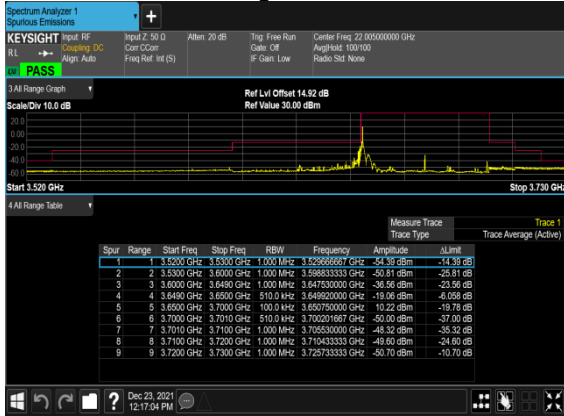

N48(50M)_CP-OFDM_QPSK_Edge_1RB_Left_High_CH