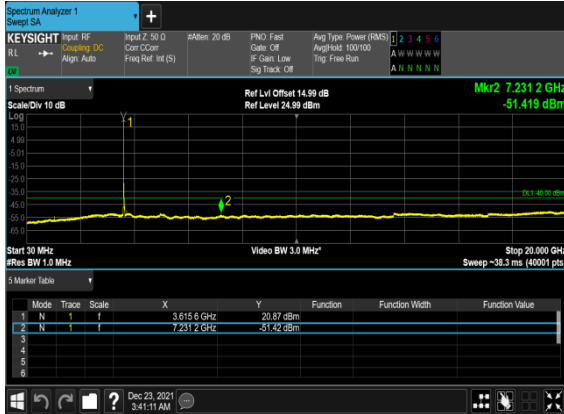

N48(20M)_CP-OFDM_QPSK_Edge_1RB_Left_Mid_CH

N48(20M)_CP-OFDM_QPSK_Edge_1RB_Left_Mid_CH

N48(20M)_CP-OFDM_QPSK_Edge_1RB_Right_Mid_CH

N48(20M)_CP-OFDM_QPSK_Edge_1RB_Right_Mid_CH

N48(20M)_CP-OFDM_QPSK_Outer_Full_Mid_CH