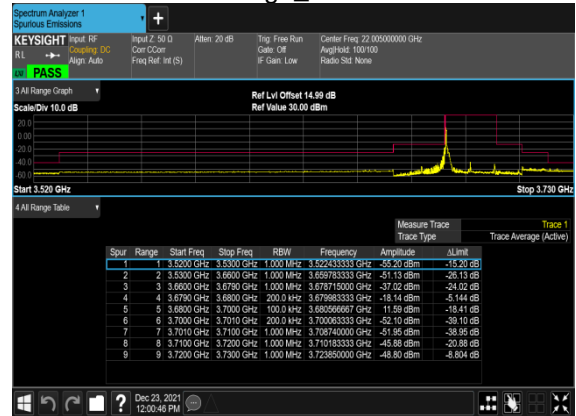

N48(20M)_CP-OFDM_QPSK_Edge_1RB_Left_High_CH