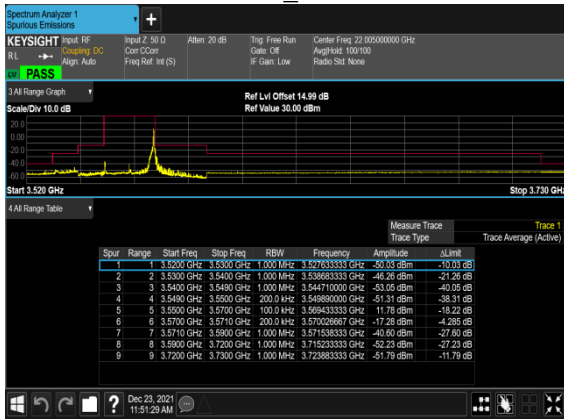

N48(20M)_CP-OFDM_QPSK_Edge_1RB_Right_Low_CH