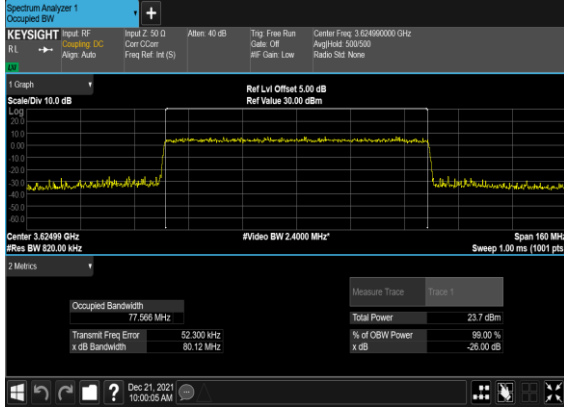

N48(60M)_CP-OFDM_QPSK_Outer_Full_Mid_CH

N48(60M)_CP-OFDM_16 QAM_Outer_Full_Mid_CH

N48(60M)_CP-OFDM_64 QAM_Outer_Full_Mid_CH

N48(60M)_CP-OFDM_256QAM_Outer_Full_Mid_C

N48(80M)_CP-OFDM_QPSK_Outer_Full_Mid_CH