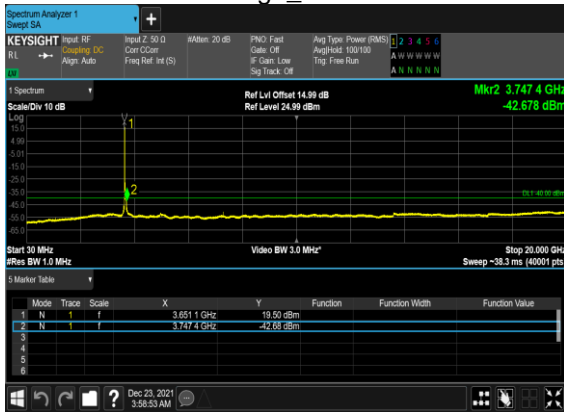

N48(50M)_CP-OFDM_QPSK_Edge_1RB_Right_Mid_CH

N48(50M)_CP-OFDM_QPSK_Edge_1RB_Right_Mid_CH

N48(50M)_CP-OFDM_QPSK_Outer_Full_Mid_CH

N48(50M)_CP-OFDM_QPSK_Outer_Full_Mid_CH

N48(50M)_CP-OFDM_QPSK_Edge_1RB_Left_High_CH