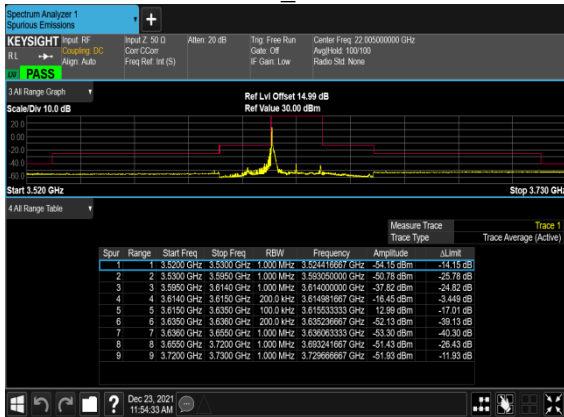

N48(20M)_CP-OFDM_QPSK_Edge_1RB_Right_Low_CH

N48(20M)_CP-OFDM_QPSK_Outer_Full_Low_CH

N48(20M)_CP-OFDM_QPSK_Edge_1RB_Left_Mid_CH

N48(20M)_CP-OFDM_QPSK_Edge_1RB_Right_Mid_CH

N48(20M)_CP-OFDM_QPSK_Outer_Full_Mid_CH