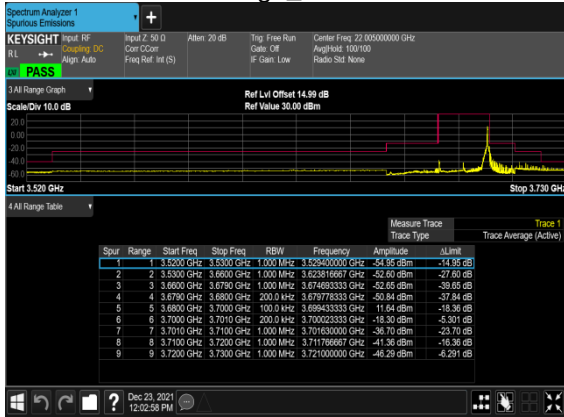

N48(20M)_CP-OFDM_QPSK_Edge_1RB_Right_High_CH