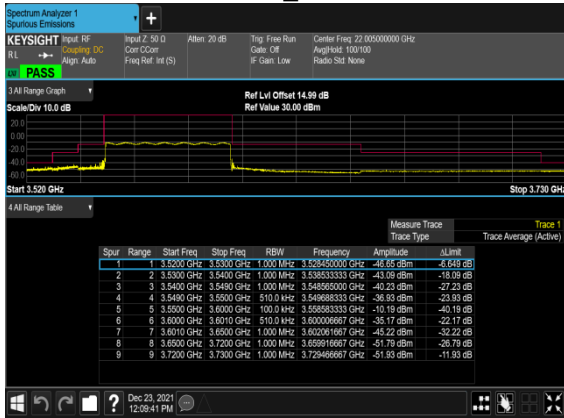

N48(50M)_CP-OFDM_QPSK_Edge_1RB_Right_

Low_CH