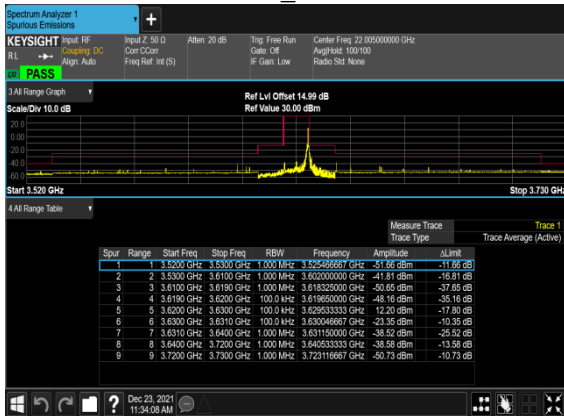

N48(10M)_CP-OFDM_QPSK_Edge_1RB_Left_Low_CH

N48(10M)_CP-OFDM_QPSK_Edge_1RB_Right_Low_CH

N48(10M)_CP-OFDM_QPSK_Outer_Full_Low_CH

N48(10M)_CP-OFDM_QPSK_Edge_1RB_Left_Mid_CH

N48(10M)_CP-OFDM_QPSK_Edge_1RB_Right_Mid_CH