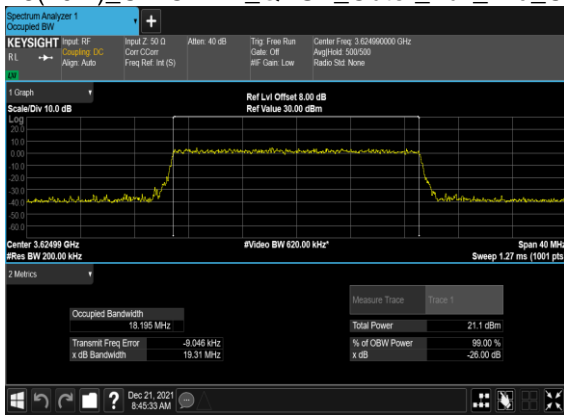

N48(15M)_CP-OFDM_16 QAM_Outer_Full_Mid_CH

N48(15M)_CP-OFDM_64 QAM_Outer_Full_Mid_CH

N48(15M)_CP-OFDM_256QAM_Outer_Full_Mid_C

N48(20M)_CP-OFDM_QPSK_Outer_Full_Mid_CH

N48(20M)_CP-OFDM_16 QAM_Outer_Full_Mid_CH