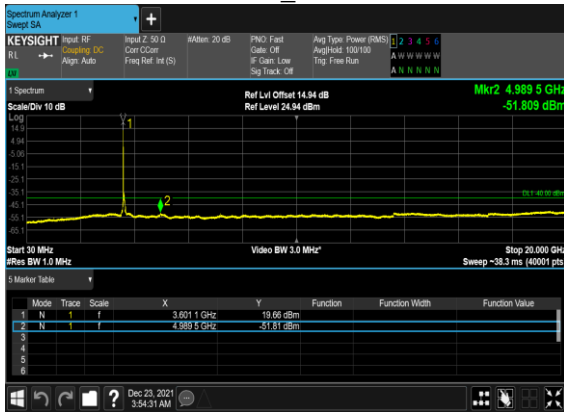

N48(50M)_CP-OFDM_QPSK_Edge_1RB_Right_ Low_CH

N48(50M)_CP-OFDM_QPSK_Outer_Full_Low_CH

N48(50M)_CP-OFDM_QPSK_Outer_Full_Low_CH

N48(50M)_CP-OFDM_QPSK_Edge_1RB_Left_Mid_CH

N48(50M)_CP-OFDM_QPSK_Edge_1RB_Left_Mid_CH