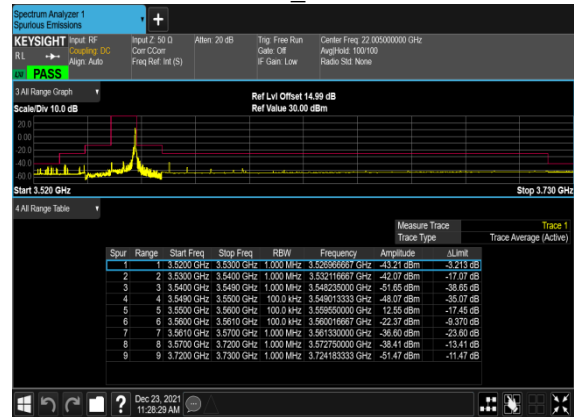

N48(10M)_CP-OFDM_QPSK_Edge_1RB_Right_Low_CH