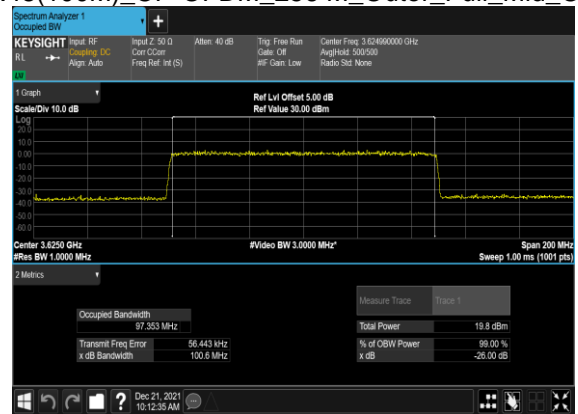

N48(100M)_CP-OFDM_256 M_Outer_Full_Mid_CH