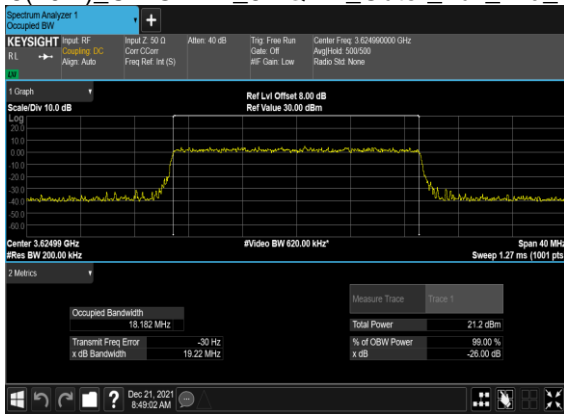

N48(20M)_CP-OFDM_64 QAM_Outer_Full_Mid_CH