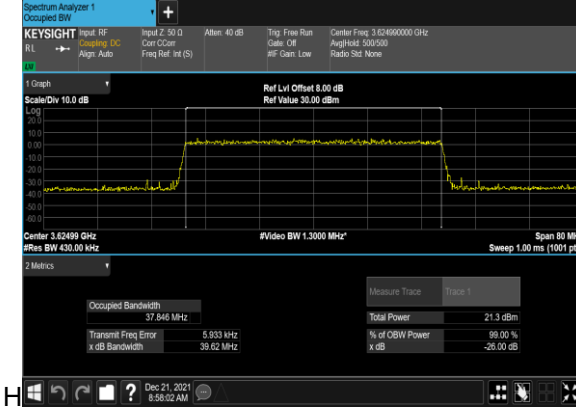

N48(40M)_CP-OFDM_256QAM_Outer_Full_Mid_C