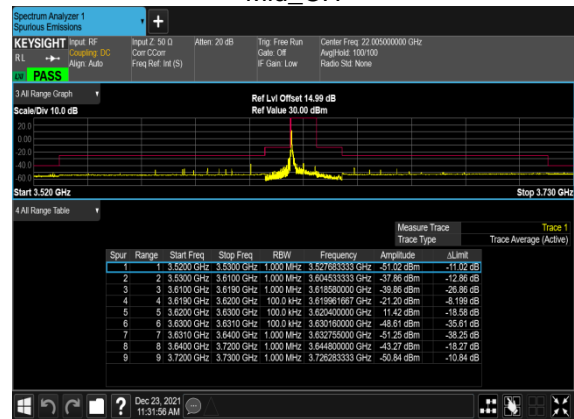

N48(10M)_CP-OFDM_QPSK_Edge_1RB_Left_Low_CH

N48(10M)_CP-OFDM_QPSK_Edge_1RB_Right_Low_CH

N48(10M)_CP-OFDM_QPSK_Outer_Full_Low_CH

N48(10M)_CP-OFDM_QPSK_Edge_1RB_Left_Mid_CH

N48(10M)_CP-OFDM_QPSK_Edge_1RB_Right_Mid_CH