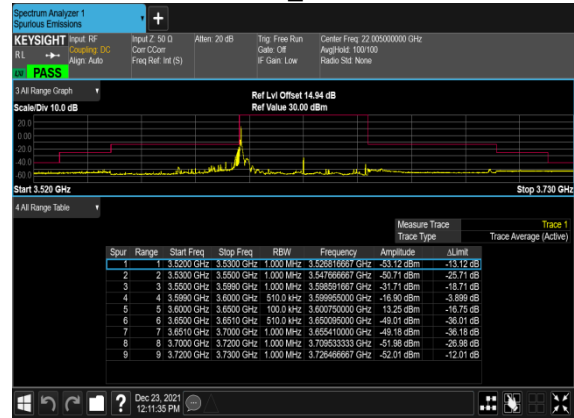

Low_CH

N48(50M)_CP-OFDM_QPSK_Outer_Full_

Low_CH

N48(50M)_CP-OFDM_QPSK_Edge_1RB_Left_

Mid_CH

N48(50M)_CP-OFDM_QPSK_Edge_1RB_Right_

Mid_CH

N48(50M)_CP-OFDM_QPSK_Outer_Full_