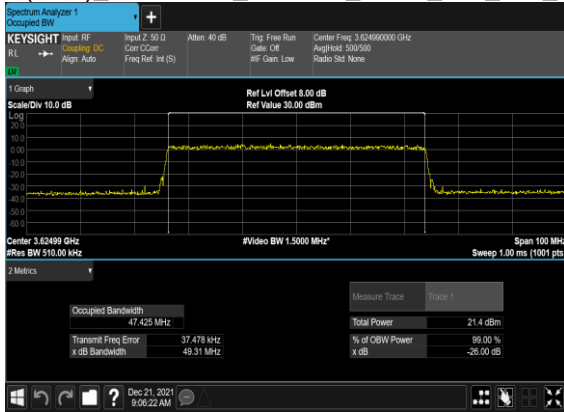

N48(40M)_CP-OFDM_256QAM_Outer_Full_Mid_C

N48(50M)_CP-OFDM_QPSK_Outer_Full_Mid_CH

N48(50M)_CP-OFDM_16 QAM_Outer_Full_Mid_CH

N48(50M)_CP-OFDM_64 QAM_Outer_Full_Mid_CH

N48(50M)_CP-OFDM_256QAM_Outer_Full_Mid_C