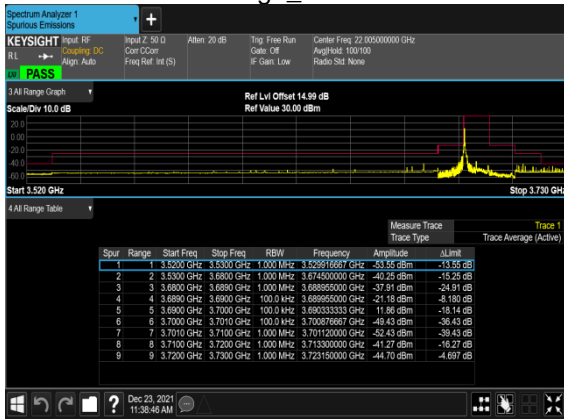

N48(10M)_CP-OFDM_QPSK_Edge_1RB_Left_High_CH