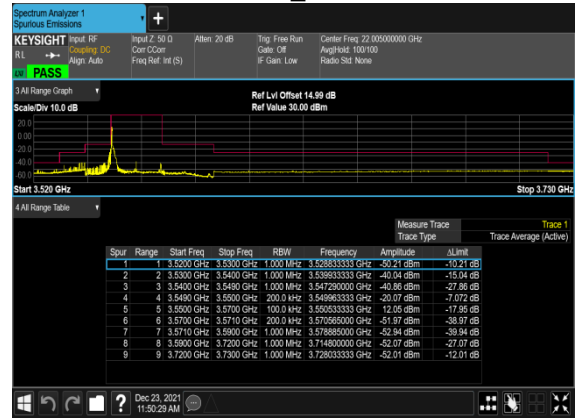

N48(10M)_CP-OFDM_QPSK_Outer_Full_Mid_CH

N48(10M)_CP-OFDM_QPSK_Edge_1RB_Left_High_CH

N48(10M)_CP-OFDM_QPSK_Edge_1RB_Right_High_CH

N48(10M)_CP-OFDM_QPSK_Outer_Full_High_CH

N48(20M)_CP-OFDM_QPSK_Edge_1RB_Left_Low_CH