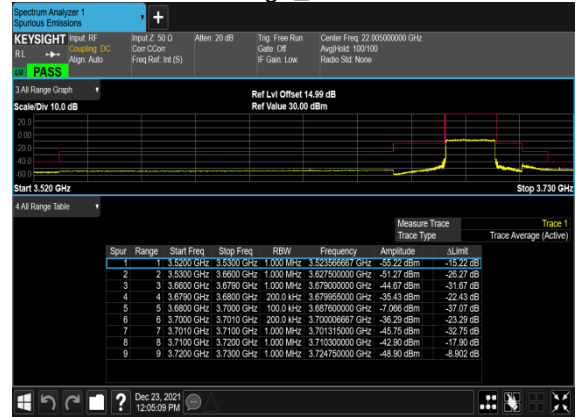

N48(20M)_CP-OFDM_QPSK_Outer_Full_High_CH