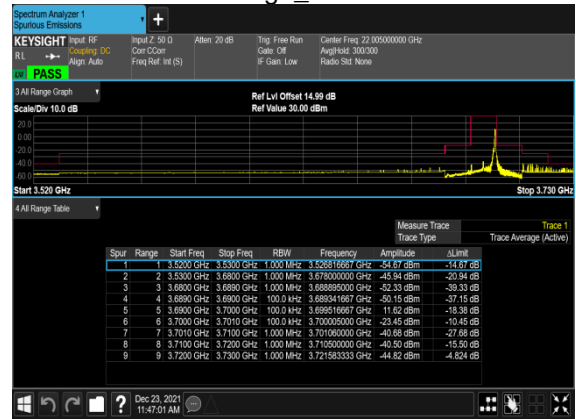

N48(10M)_CP-OFDM_QPSK_Outer_Full_Mid_CH

N48(10M)_CP-OFDM_QPSK_Edge_1RB_Left_High_CH

N48(10M)_CP-OFDM_QPSK_Edge_1RB_Right_High_CH

N48(10M)_CP-OFDM_QPSK_Outer_Full_High_CH

N48(20M)_CP-OFDM_QPSK_Edge_1RB_Left_Low_CH