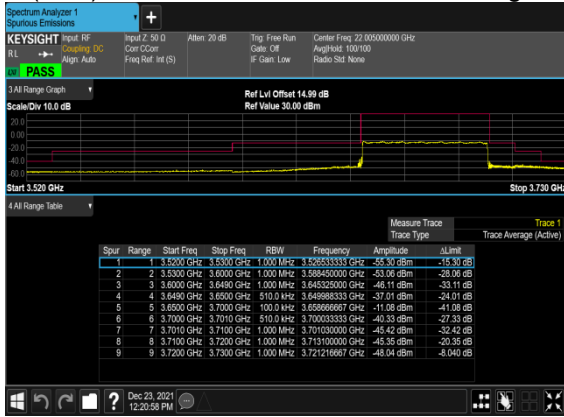

Mid_CH

N48(50M)_CP-OFDM_QPSK_Edge_1RB_Left_High_CH

N48(50M)_CP-OFDM_QPSK_Edge_1RB_Right_High_CH

N48(50M)_CP-OFDM_QPSK_Outer_Full_High_CH

A6. FR1 N48 MIMO-ANT5 – SCS 30kHz

A6.1 Frequency Stability

| NR Band | SCS (kHz) | Bandwidth (MHz) | Arfcn | Freq (MHz) | Modulation | RB | Deviation (ppm) | Verdict | Environment |
|---------|-----------|-----------------|--------|------------|--------------|------|-----------------|---------|-------------|
| 48 | 30 | 20 | 641666 | 3624.99 | CP-OFDM QPSK | 51@0 | 0.0398 | PASS | NV |
| 48 | 30 | 20 | 641666 | 3624.99 | CP-OFDM QPSK | 51@0 | 0.0479 | PASS | LV |
| 48 | 30 | 20 | 641666 | 3624.99 | CP-OFDM QPSK | 51@0 | 0.0478 | PASS | HV |
| 48 | 30 | 20 | 641666 | 3624.99 | CP-OFDM QPSK | 51@0 | 0.0514 | PASS | -30°C |
| 48 | 30 | 20 | 641666 | 3624.99 | CP-OFDM QPSK | 51@0 | 0.0564 | PASS | -20°C |
| 48 | 30 | 20 | 641666 | 3624.99 | CP-OFDM QPSK | 51@0 | 0.0054 | PASS | -10°C |
| 48 | 30 | 20 | 641666 | 3624.99 | CP-OFDM QPSK | 51@0 | 0.0694 | PASS | 0°C |
| 48 | 30 | 20 | 641666 | 3624.99 | CP-OFDM QPSK | 51@0 | 0.0499 | PASS | 10°C |
| 48 | 30 | 20 | 641666 | 3624.99 | CP-OFDM QPSK | 51@0 | 0.0279 | PASS | 20°C |
| 48 | 30 | 20 | 641666 | 3624.99 | CP-OFDM QPSK | 51@0 | 0.0673 | PASS | 30°C |
| 48 | 30 | 20 | 641666 | 3624.99 | CP-OFDM QPSK | 51@0 | 0.0386 | PASS | 40°C |
| 48 | 30 | 20 | 641666 | 3624.99 | CP-OFDM QPSK | 51@0 | 0.0646 | PASS | 50°C |