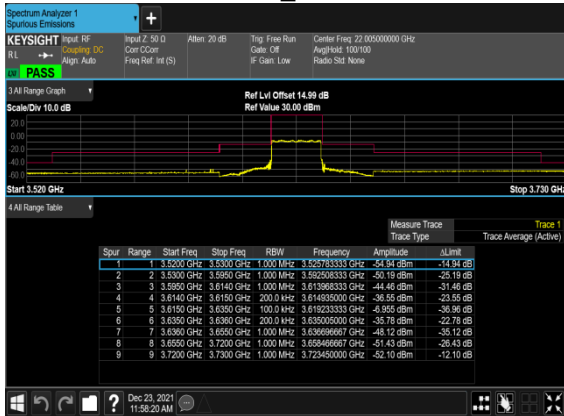

N48(20M)_CP-OFDM_QPSK_Edge_1RB_Right_Low_CH

N48(20M)_CP-OFDM_QPSK_Outer_Full_Low_CH

N48(20M)_CP-OFDM_QPSK_Edge_1RB_Left_Mid_CH

N48(20M)_CP-OFDM_QPSK_Edge_1RB_Right_Mid_CH

N48(20M)_CP-OFDM_QPSK_Outer_Full_Mid_CH