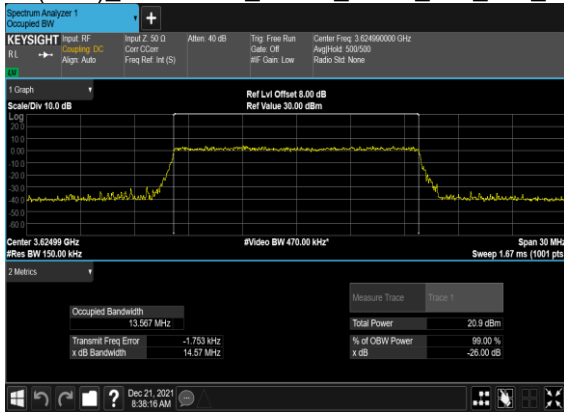

N48(15M)_CP-OFDM_QPSK_Outer_Full_Mid_CH