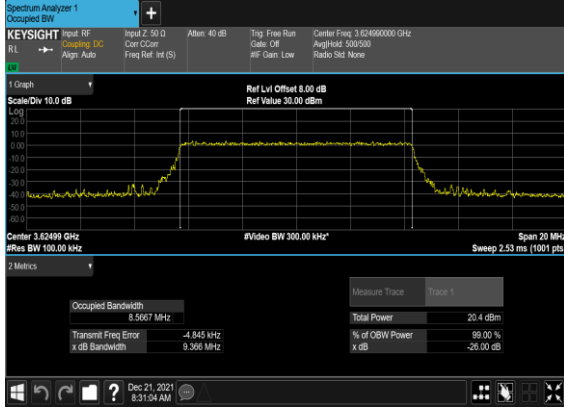

N48(10M)_CP-OFDM_QPSK_Outer_Full_Mid_CH