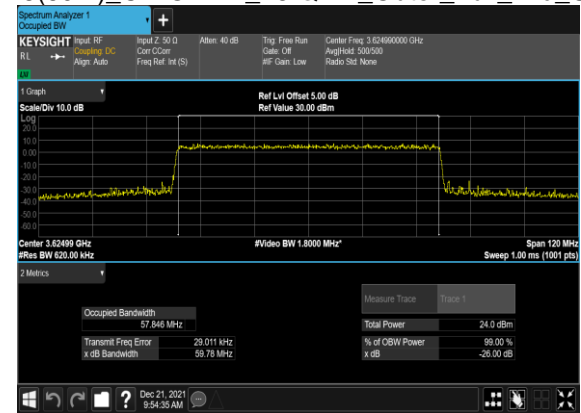

N48(60M)_CP-OFDM_16 QAM_Outer_Full_Mid_CH