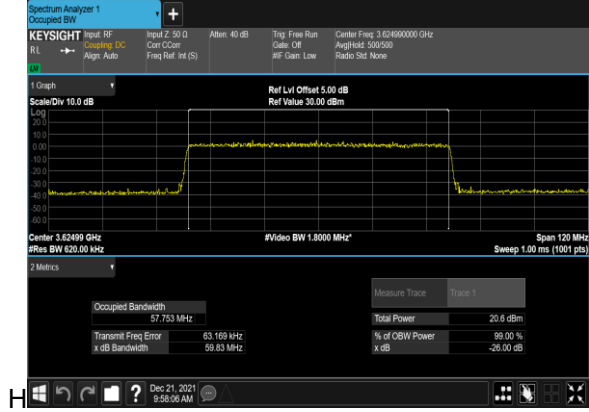

N48(60M)_CP-OFDM_QPSK_Outer_Full_Mid_CH

N48(60M)_CP-OFDM_16 QAM_Outer_Full_Mid_CH

N48(60M)_CP-OFDM_64 QAM_Outer_Full_Mid_CH

N48(60M)_CP-OFDM_256QAM_Outer_Full_Mid_C

N48(80M)_CP-OFDM_QPSK_Outer_Full_Mid_CH