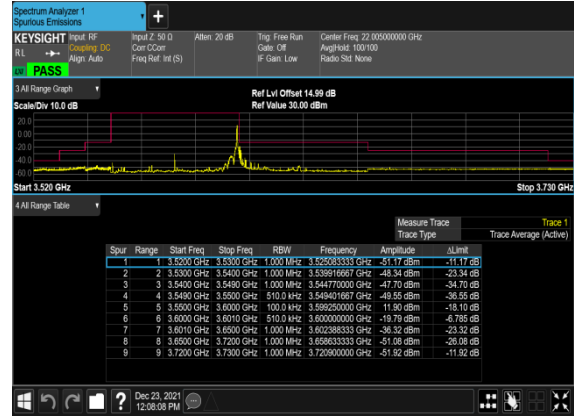

N48(50M)_CP-OFDM_QPSK_Edge_1RB_Right_

N48(50M)_CP-OFDM_QPSK_Edge_1RB_Left_

Low_CH