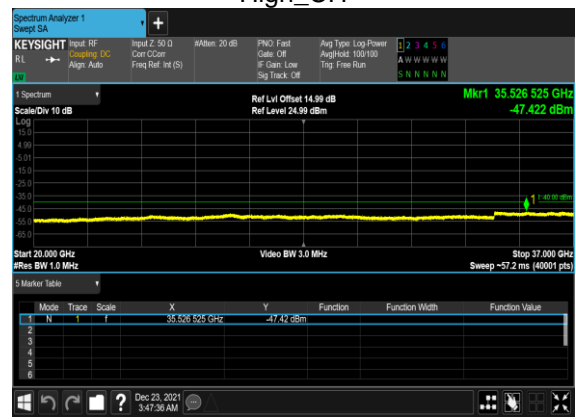

N48(20M)_CP-OFDM_QPSK_Outer_Full_Mid_CH

N48(20M)_CP-OFDM_QPSK_Edge_1RB_Left_High_CH

N48(20M)_CP-OFDM_QPSK_Edge_1RB_Left_High_CH

N48(20M)_CP-OFDM_QPSK_Edge_1RB_Right_High_CH

N48(20M)_CP-OFDM_QPSK_Edge_1RB_Right_High_CH