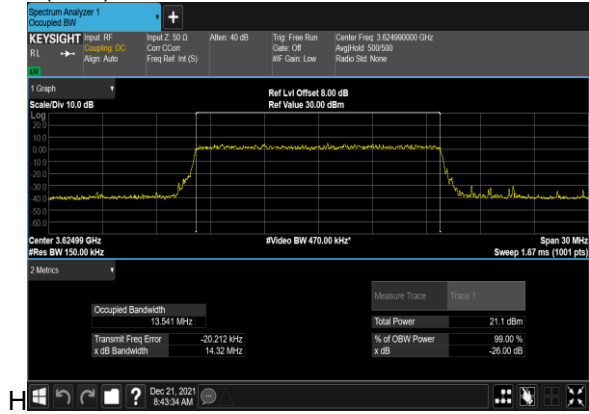

N48(15M)_CP-OFDM_16 QAM_Outer_Full_Mid_CH

N48(15M)_CP-OFDM_64 QAM_Outer_Full_Mid_CH

N48(15M)_CP-OFDM_256QAM_Outer_Full_Mid_C

N48(20M)_CP-OFDM_QPSK_Outer_Full_Mid_CH

N48(20M)_CP-OFDM_16 QAM_Outer_Full_Mid_CH