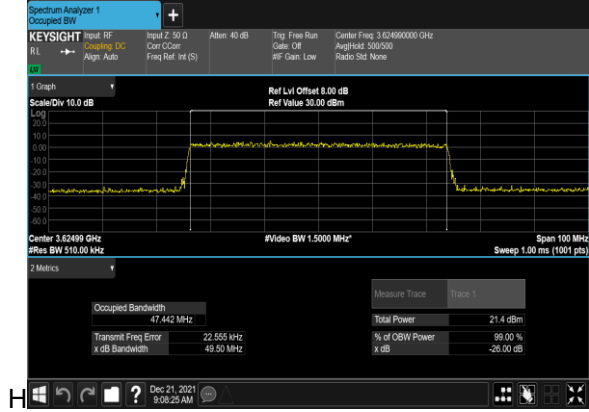

N48(40M)_CP-OFDM_256QAM_Outer_Full_Mid_C

N48(50M)_CP-OFDM_QPSK_Outer_Full_Mid_CH

N48(50M)_CP-OFDM_16 QAM_Outer_Full_Mid_CH

N48(50M)_CP-OFDM_64 QAM_Outer_Full_Mid_CH

N48(50M)_CP-OFDM_256QAM_Outer_Full_Mid_C