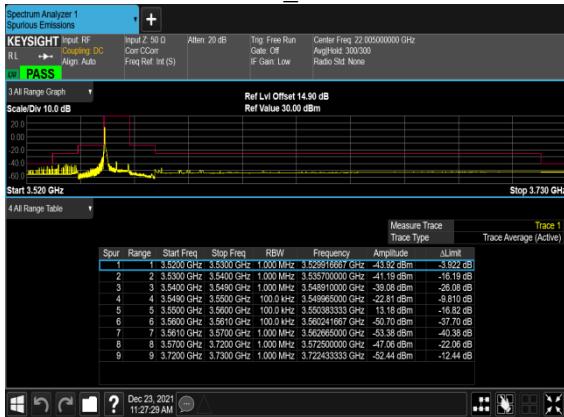

N48(10M)_CP-OFDM_QPSK_Edge_1RB_Left_Low_CH