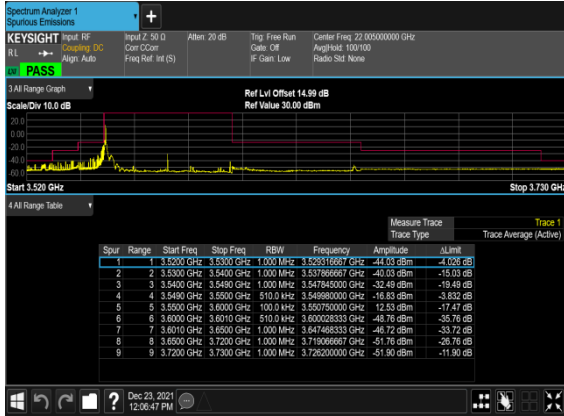

N48(20M)_CP-OFDM_QPSK_Edge_1RB_Left_High_CH

N48(20M)_CP-OFDM_QPSK_Edge_1RB_Right_High_CH

N48(20M)_CP-OFDM_QPSK_Outer_Full_High_CH

N48(50M)_CP-OFDM_QPSK_Edge_1RB_Left_

Low_CH

N48(50M)_CP-OFDM_QPSK_Edge_1RB_Right_