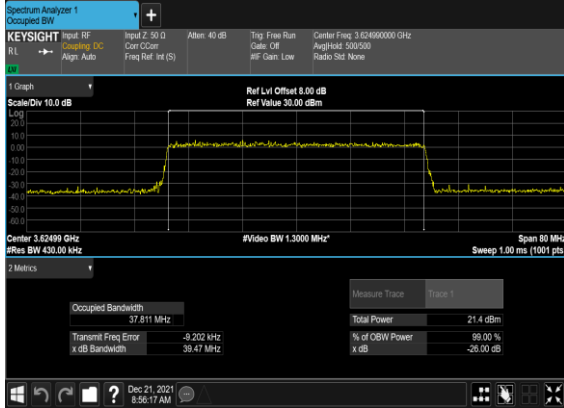

N48(20M)_CP-OFDM_64 QAM_Outer_Full_Mid_CH

N48(20M)_CP-OFDM_256QAM_Outer_Full_Mid_C

N48(40M)_CP-OFDM_QPSK_Outer_Full_Mid_CH

N48(40M)_CP-OFDM_16 QAM_Outer_Full_Mid_CH

N48(40M)_CP-OFDM_64 QAM_Outer_Full_Mid_CH