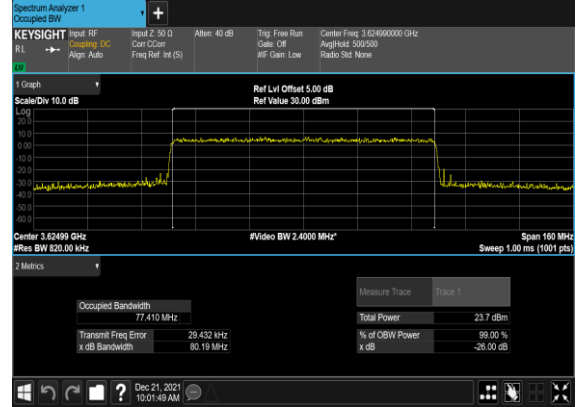

N48(80M)_CP-OFDM_16QAM_Outer_Full_Mid_CH