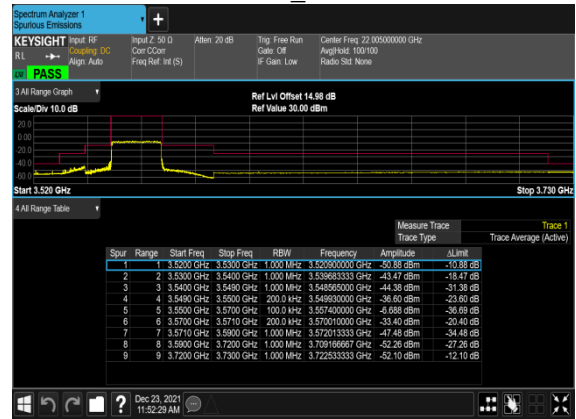

N48(20M)_CP-OFDM_QPSK_Outer_Full_Low_CH