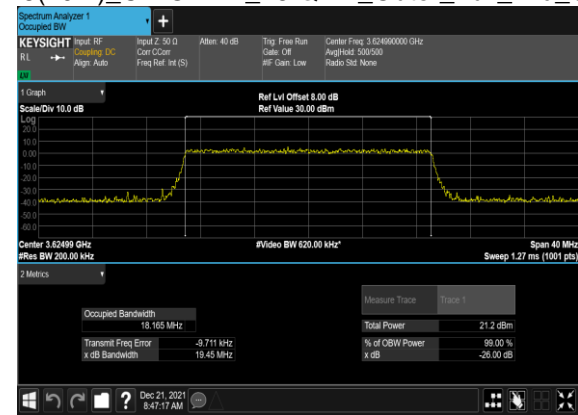

N48(15M)_CP-OFDM_16 QAM_Outer_Full_Mid_CH

N48(15M)_CP-OFDM_64 QAM_Outer_Full_Mid_CH

N48(15M)_CP-OFDM_256QAM_Outer_Full_Mid_C

N48(20M)_CP-OFDM_QPSK_Outer_Full_Mid_CH

N48(20M)_CP-OFDM_16 QAM_Outer_Full_Mid_CH