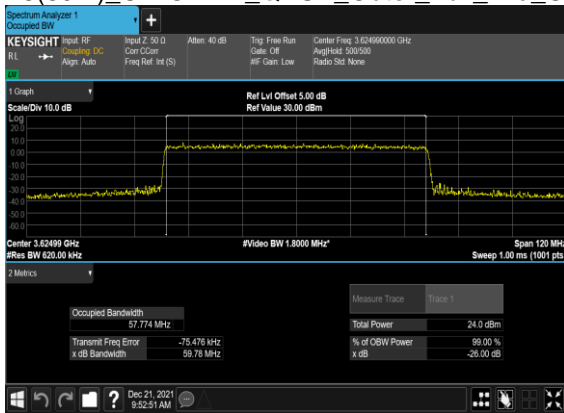

N48(60M)_CP-OFDM_QPSK_Outer_Full_Mid_CH