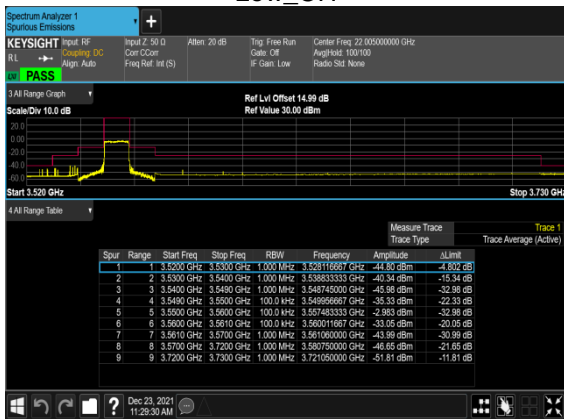

N48(10M)_CP-OFDM_QPSK_Outer_Full_Low_CH