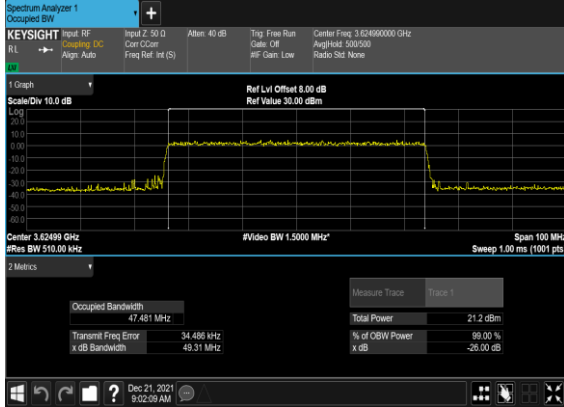

N48(50M)_CP-OFDM_QPSK_Outer_Full_Mid_CH