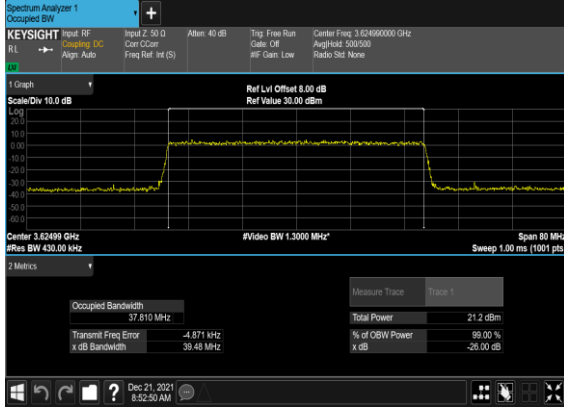

N48(20M)_CP-OFDM_64 QAM_Outer_Full_Mid_CH

N48(20M)_CP-OFDM_256QAM_Outer_Full_Mid_C

N48(40M)_CP-OFDM_QPSK_Outer_Full_Mid_CH

N48(40M)_CP-OFDM_16 QAM_Outer_Full_Mid_CH

N48(40M)_CP-OFDM_64 QAM_Outer_Full_Mid_CH