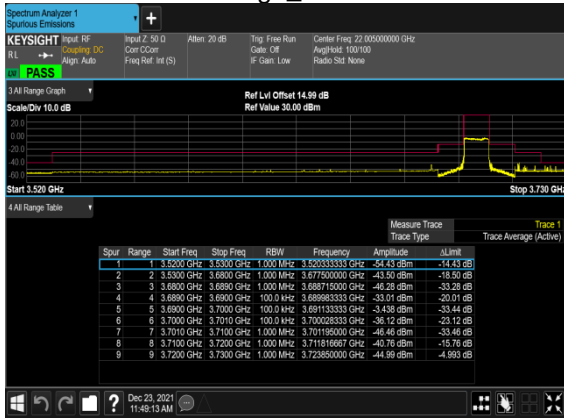

N48(10M)_CP-OFDM_QPSK_Outer_Full_Mid_CH

N48(10M)_CP-OFDM_QPSK_Edge_1RB_Left_High_CH

N48(10M)_CP-OFDM_QPSK_Edge_1RB_Right_High_CH

N48(10M)_CP-OFDM_QPSK_Outer_Full_High_CH

N48(20M)_CP-OFDM_QPSK_Edge_1RB_Left_Low_CH