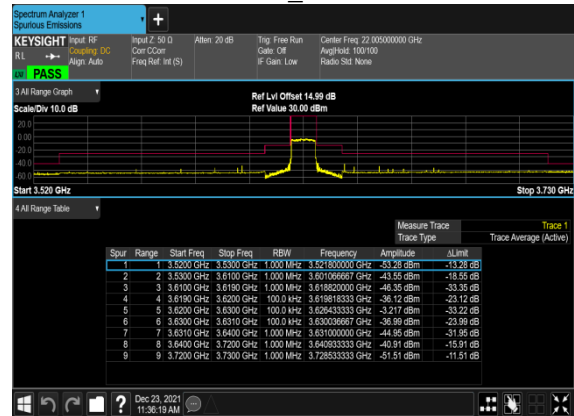

N48(10M)_CP-OFDM_QPSK_Outer_Full_Mid_CH