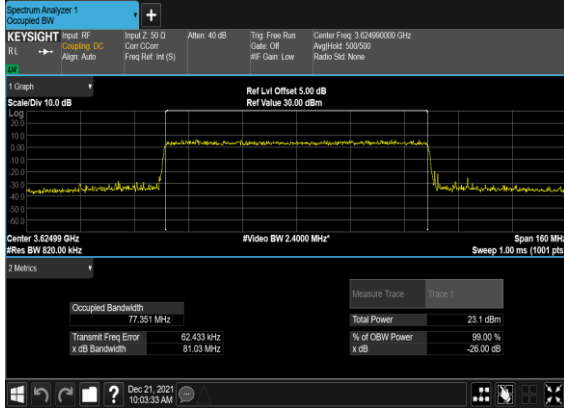

N48(80M)_CP-OFDM_64QAM_Outer_Full_Mid_CH