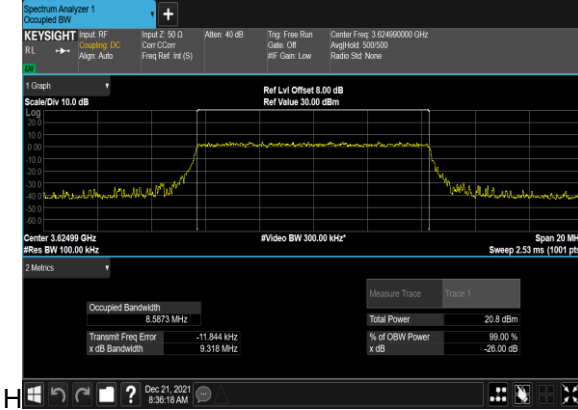

N48(10M)_CP-OFDM_256QAM_Outer_Full_Mid_C