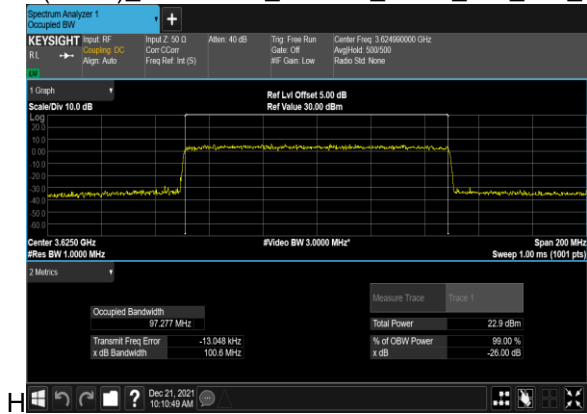

N48(100M)_CP-OFDM_64QAM_Outer_Full_Mid_C