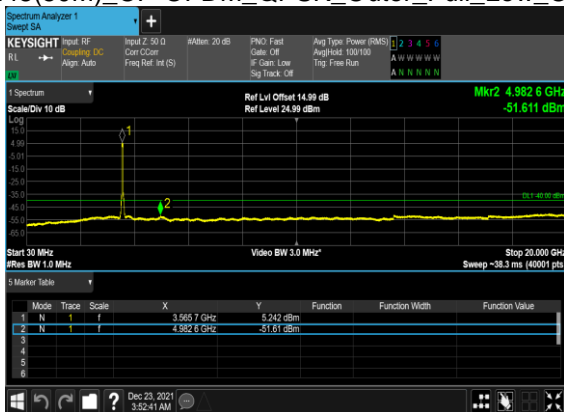

N48(50M)_CP-OFDM_QPSK_Outer_Full_Low_CH