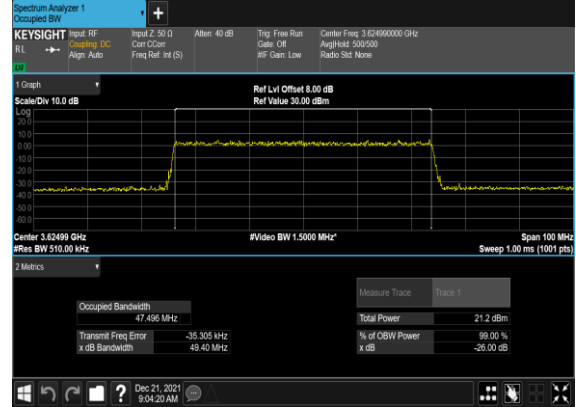

N48(50M)_CP-OFDM_16 QAM_Outer_Full_Mid_CH