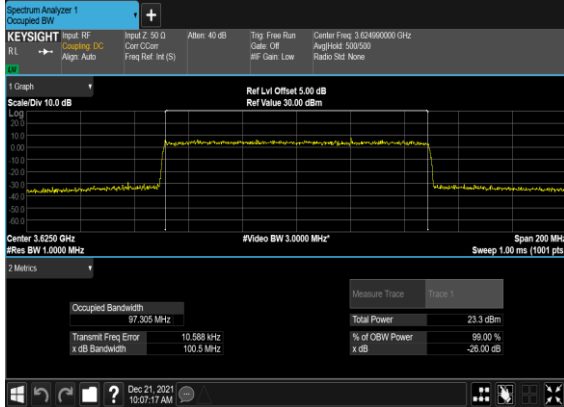

N48(80M)_CP-OFDM_16QAM_Outer_Full_Mid_CH

N48(80M)_CP-OFDM_64QAM_Outer_Full_Mid_CH

N48(80M)_CP-OFDM_256QAM_Outer_Full_Mid_C

N48(100M)_CP-OFDM_QPSK_Outer_Full_Mid_CH

N48(100M)_CP-OFDM_16QAM_Outer_Full_Mid_C