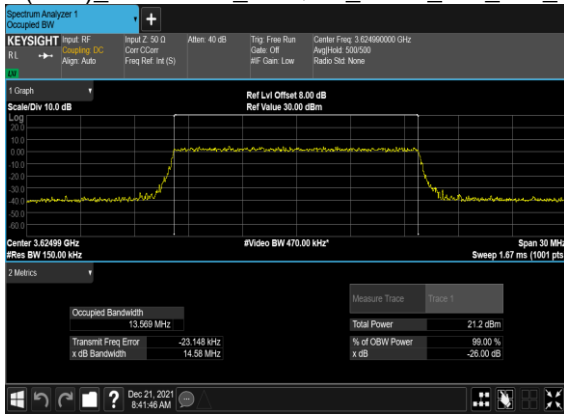

N48(15M)_CP-OFDM_64 QAM_Outer_Full_Mid_CH