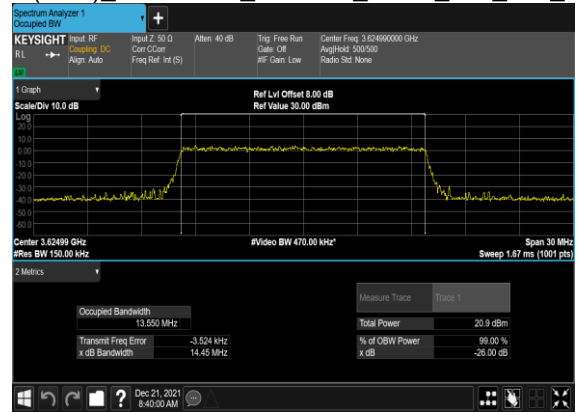

N48(15M)_CP-OFDM_16 QAM_Outer_Full_Mid_CH