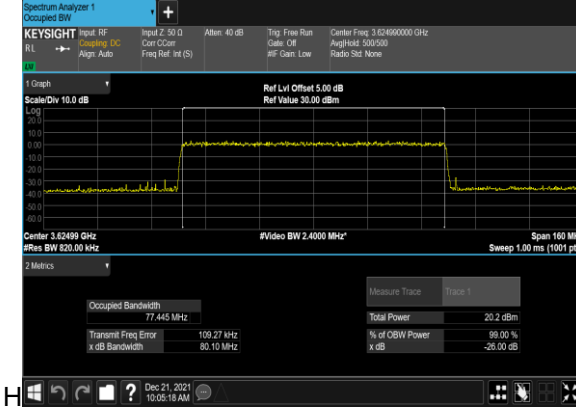

N48(80M)_CP-OFDM_256QAM_Outer_Full_Mid_C