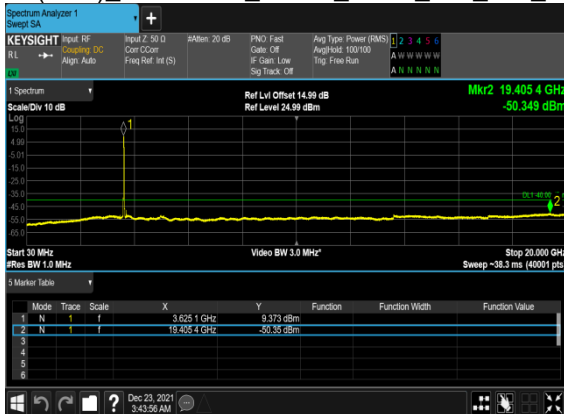

N48(20M)_CP-OFDM_QPSK_Edge_1RB_Left_Mid_CH

N48(20M)_CP-OFDM_QPSK_Edge_1RB_Left_Mid_CH

N48(20M)_CP-OFDM_QPSK_Edge_1RB_Right_Mid_CH

N48(20M)_CP-OFDM_QPSK_Edge_1RB_Right_Mid_CH

N48(20M)_CP-OFDM_QPSK_Outer_Full_Mid_CH