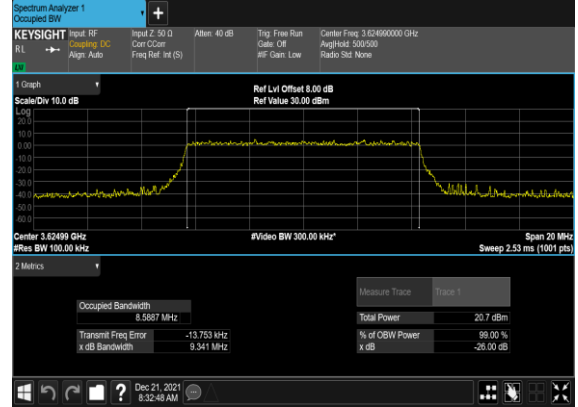

N48(10M)_CP-OFDM_16 QAM_Outer_Full_Mid_CH