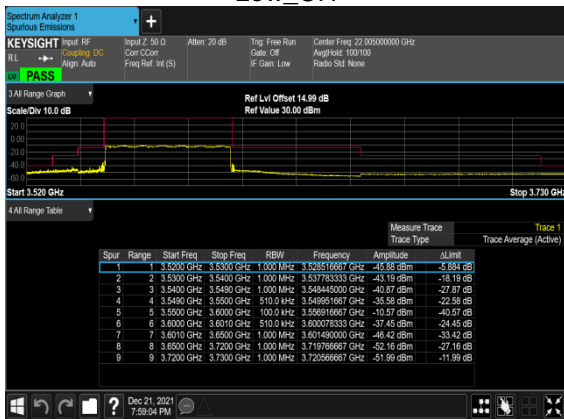

N48(20M)_CP-OFDM_QPSK_Outer_Full_High_CH

N48(50M)_CP-OFDM_QPSK_Edge_1RB_Left_

Low_CH

N48(50M)_CP-OFDM_QPSK_Edge_1RB_Right_

Low_CH

N48(50M)_CP-OFDM_QPSK_Outer_Full_

Low_CH

N48(50M)_CP-OFDM_QPSK_Edge_1RB_Left_