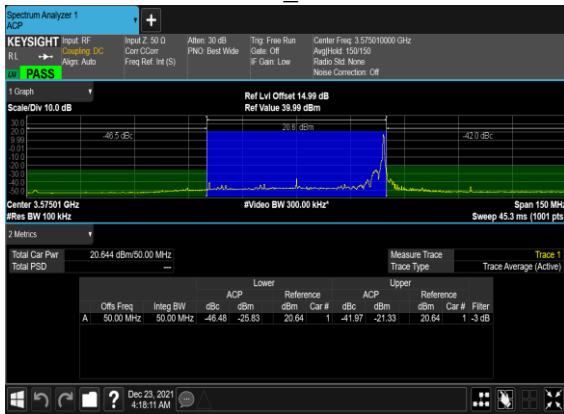

N48(50M)_CP-s-OFDM_QPSK_Edge_1RB_Right_ Low_CH