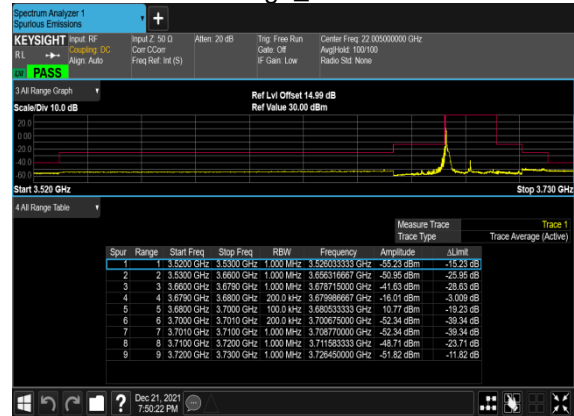

N48(20M)_CP-OFDM_QPSK_Edge_1RB_Left_Mid_CH

N48(20M)_CP-OFDM_QPSK_Edge_1RB_Right_Mid_CH

N48(20M)_CP-OFDM_QPSK_Outer_Full_Mid_CH

N48(20M)_CP-OFDM_QPSK_Edge_1RB_Left_High_CH

N48(20M)_CP-OFDM_QPSK_Edge_1RB_Right_High_CH