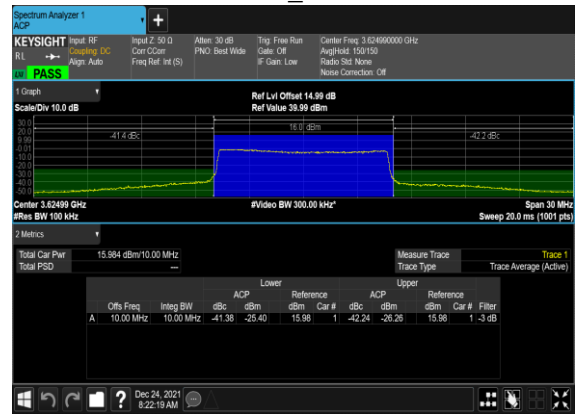

N48(10M)_CP-s-OFDM_QPSK_Outer_Full_ Low_CH

N48(10M)_CP-s-OFDM_QPSK_Edge_1RB_Left_ Low_CH

N48(10M)_CP-s-OFDM_QPSK_Edge_1RB_Right_ Low_CH

N48(10M)_CP-s-OFDM_QPSK_Outer_Full_ Mid_CH

N48(10M)_CP-s-OFDM_QPSK_Edge_1RB_Left_ Mid_CH