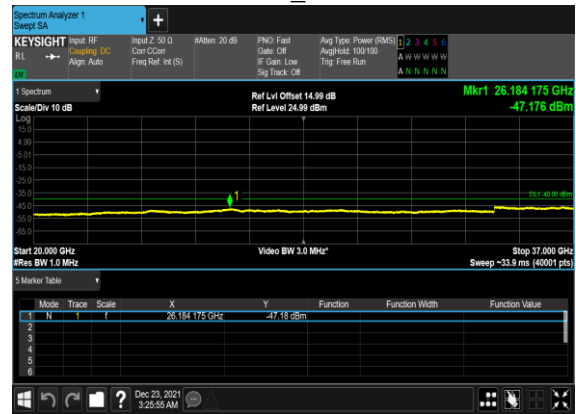

N48(10M)_CP-OFDM_QPSK_Edge_1RB_Left_ Low_CH

N48(10M)_CP-OFDM_QPSK_Edge_1RB_Left_ Low_CH

N48(10M)_CP-OFDM_QPSK_Edge_1RB_Right_ Low_CH

N48(10M)_CP-OFDM_QPSK_Edge_1RB_Right_ Low_CH

N48(10M)_CP-OFDM_QPSK_Outer_Full_Low_CH