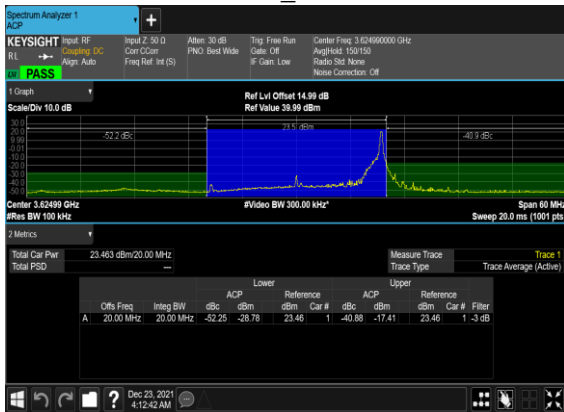

N48(20M)_CP-s-OFDM_QPSK_Edge_1RB_Left_Low_CH

N48(20M)_CP-s-OFDM_QPSK_Edge_1RB_Right_Low_CH

N48(20M)_CP-s-OFDM_QPSK_Outer_Full_Mid_CH

N48(20M)_CP-s-OFDM_QPSK_Edge_1RB_Left_Mid_CH

N48(20M)_CP-s-OFDM_QPSK_Edge_1RB_Right_Mid_CH