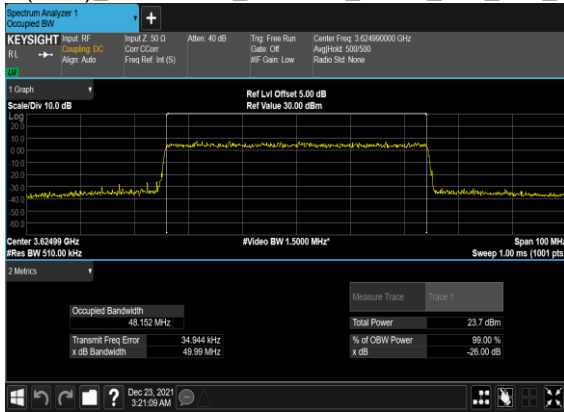

A5.3 Adjacent Channel Leakage Ratio

NR Band	SCS (kHz)	Bandwidth (MHz)	Arfcn	Freq (MHz)	Modulation	RB	Lower Margin	Upper Margin	Result	Verdict
48	15	10	637000	3555.0	CP-s-OFDM QPSK	52@0	-13.15	-13.65	see graph	PASS
48	15	10	637000	3555.0	CP-s-OFDM QPSK	1@0	-8.6	-21.73	see graph	PASS
48	15	10	637000	3555.0	CP-s-OFDM QPSK	1@51	-21.47	-9.48	see graph	PASS
48	15	10	641666	3624.99	CP-s-OFDM QPSK	52@0	-11.38	-12.24	see graph	PASS
48	15	10	641666	3624.99	CP-s-OFDM QPSK	1@0	-7.5	-20.56	see graph	PASS
48	15	10	641666	3624.99	CP-s-OFDM QPSK	1@51	-20.85	-7.91	see graph	PASS
48	15	10	646332	3694.98	CP-s-OFDM QPSK	52@0	-11.86	-12.53	see graph	PASS
48	15	10	646332	3694.98	CP-s-OFDM QPSK	1@0	-8.68	-20.65	see graph	PASS
48	15	10	646332	3694.98	CP-s-OFDM QPSK	1@51	-19.88	-9.33	see graph	PASS
48	15	20	637334	3560.01	CP-s-OFDM QPSK	106@0	-13.24	-13.63	see graph	PASS
48	15	20	637334	3560.01	CP-s-OFDM QPSK	1@0	-8.56	-21.76	see graph	PASS
48	15	20	637334	3560.01	CP-s-OFDM QPSK	1@105	-21.22	-8.89	see graph	PASS
48	15	20	641666	3624.99	CP-s-OFDM QPSK	106@0	-11.22	-11.58	see graph	PASS
48	15	20	641666	3624.99	CP-s-OFDM QPSK	1@0	-8.37	-18.69	see graph	PASS
48	15	20	641666	3624.99	CP-s-OFDM QPSK	1@105	-22.25	-10.88	see graph	PASS
48	15	20	646000	3690.0	CP-s-OFDM QPSK	106@0	-11.73	-12.19	see graph	PASS
48	15	20	646000	3690.0	CP-s-OFDM QPSK	1@0	-8.11	-19.13	see graph	PASS
48	15	20	646000	3690.0	CP-s-OFDM QPSK	1@105	-19.27	-8.14	see graph	PASS
48	15	50	638334	3575.01	CP-s-OFDM QPSK	270@0	-11.93	-12.06	see graph	PASS
48	15	50	638334	3575.01	CP-s-OFDM QPSK	1@0	-11.41	-16.37	see graph	PASS
48	15	50	638334	3575.01	CP-s-OFDM QPSK	1@269	-16.48	-11.97	see graph	PASS
48	15	50	641666	3624.99	CP-s-OFDM QPSK	270@0	-11.73	-11.73	see graph	PASS
48	15	50	641666	3624.99	CP-s-OFDM QPSK	1@0	-11.26	-14.76	see graph	PASS
48	15	50	641666	3624.99	CP-s-OFDM QPSK	1@269	-16.73	-12.9	see graph	PASS
48	15	50	645000	3675.0	CP-s-OFDM QPSK	270@0	-11.28	-11.57	see graph	PASS
48	15	50	645000	3675.0	CP-s-OFDM QPSK	1@0	-10.65	-15.7	see graph	PASS
48	15	50	645000	3675.0	CP-s-OFDM QPSK	1@269	-15.29	-10.41	see graph	PASS