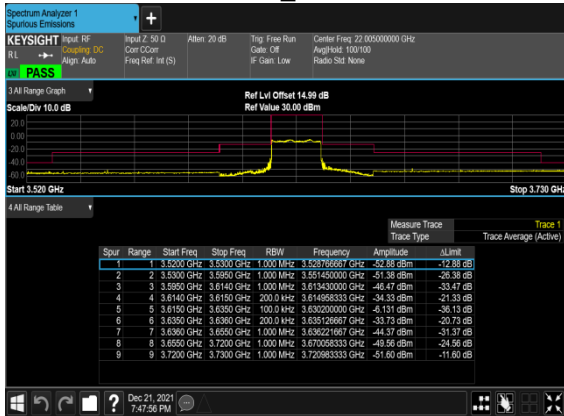

N48(20M)_CP-OFDM_QPSK_Edge_1RB_Left_Mid_CH

N48(20M)_CP-OFDM_QPSK_Edge_1RB_Right_Mid_CH

N48(20M)_CP-OFDM_QPSK_Outer_Full_Mid_CH

N48(20M)_CP-OFDM_QPSK_Edge_1RB_Left_High_CH

N48(20M)_CP-OFDM_QPSK_Edge_1RB_Right_High_CH