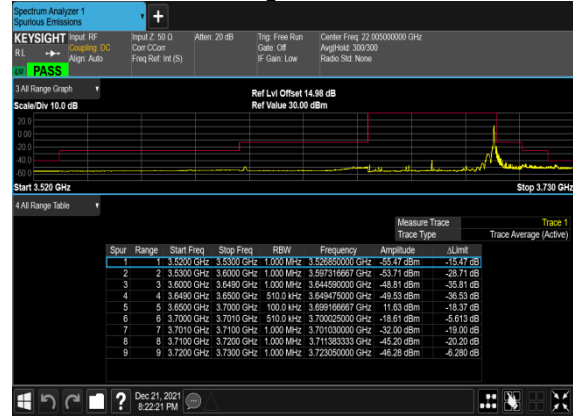

Mid_CH

N48(50M)_CP-OFDM_QPSK_Edge_1RB_Right_

Mid_CH

N48(50M)_CP-OFDM_QPSK_Outer_Full_

Mid_CH

N48(50M)_CP-OFDM_QPSK_Edge_1RB_Left_High_CH

N48(50M)_CP-OFDM_QPSK_Edge_1RB_Right_High_CH

N48(50M)_CP-OFDM_QPSK_Outer_Full_High_CH