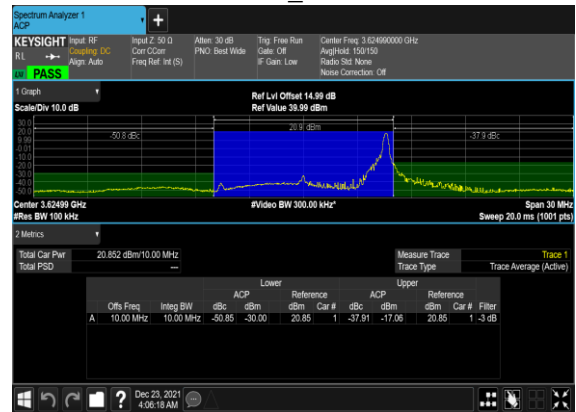

N48(10M)_CP-s-OFDM_QPSK_Edge_1RB_Right_ Mid_CH