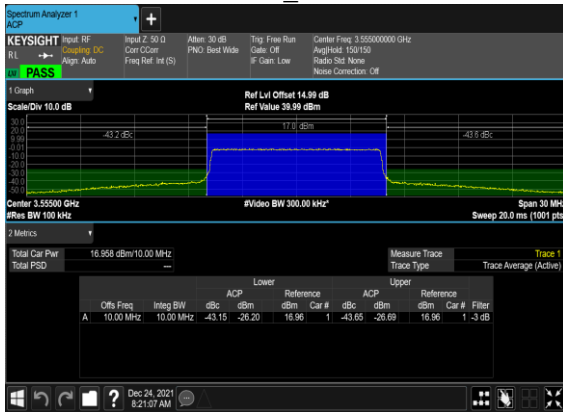

N48(10M)_CP-s-OFDM_QPSK_Outer_Full_ Low_CH