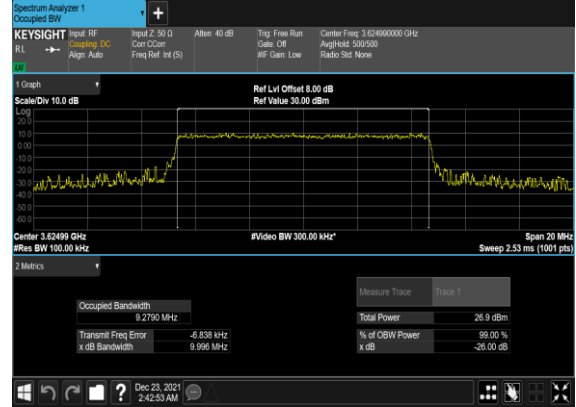

N48(10M)_CP-OFDM_16 QAM_Outer_Full_Mid_CH