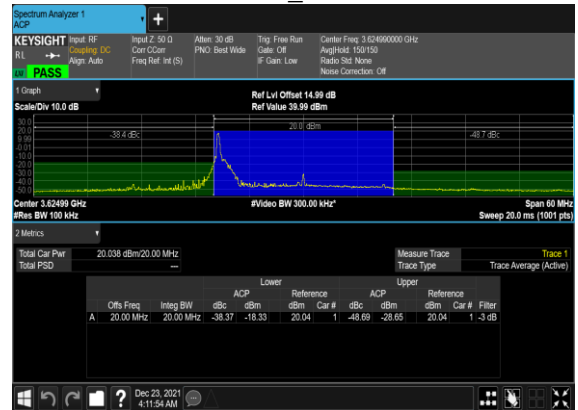

N48(20M)_CP-s-OFDM_QPSK_Edge_1RB_Left_Low_CH

N48(20M)_CP-s-OFDM_QPSK_Edge_1RB_Right_Low_CH

N48(20M)_CP-s-OFDM_QPSK_Outer_Full_Mid_CH

N48(20M)_CP-s-OFDM_QPSK_Edge_1RB_Left_Mid_CH

N48(20M)_CP-s-OFDM_QPSK_Edge_1RB_Right_Mid_CH