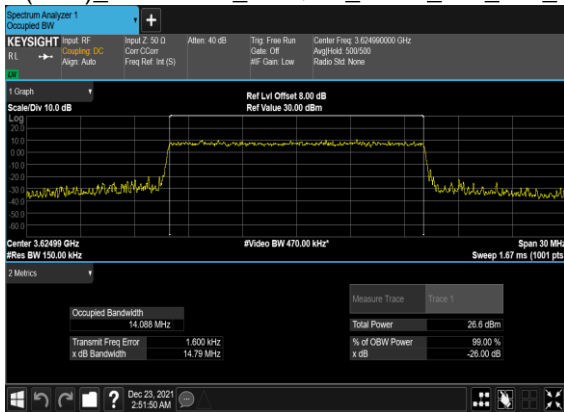

N48(15M)_CP-OFDM_64 QAM_Outer_Full_Mid_CH