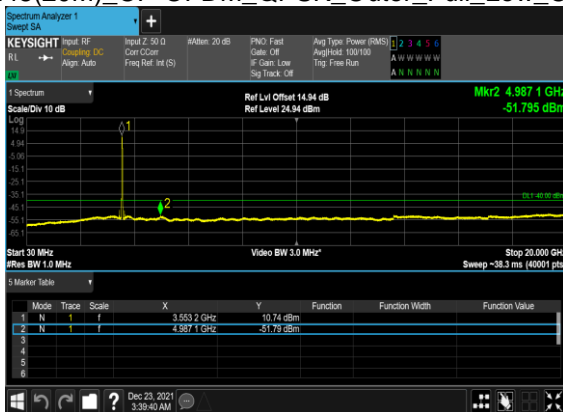

N48(20M)_CP-OFDM_QPSK_Outer_Full_Low_CH