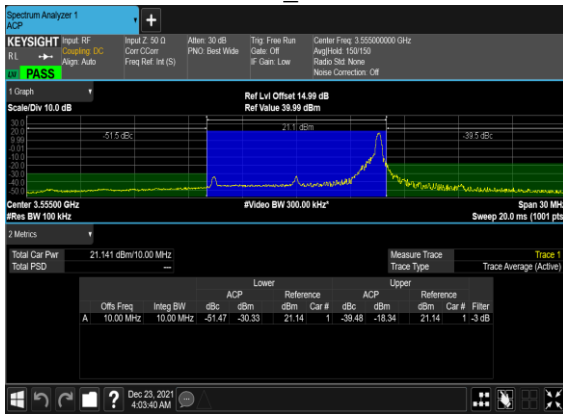

N48(10M)_CP-s-OFDM_QPSK_Edge_1RB_Right_ Low_CH