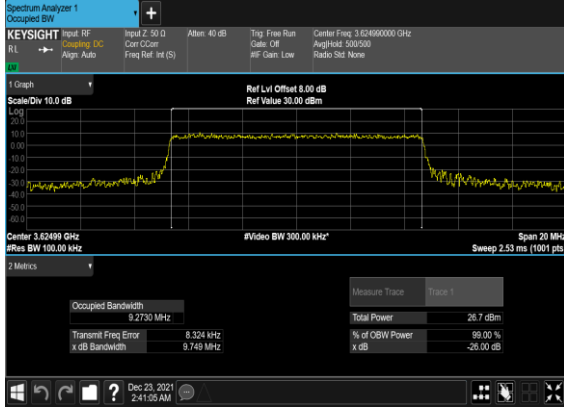

N48(10M)_CP-OFDM_QPSK_Outer_Full_Mid_CH