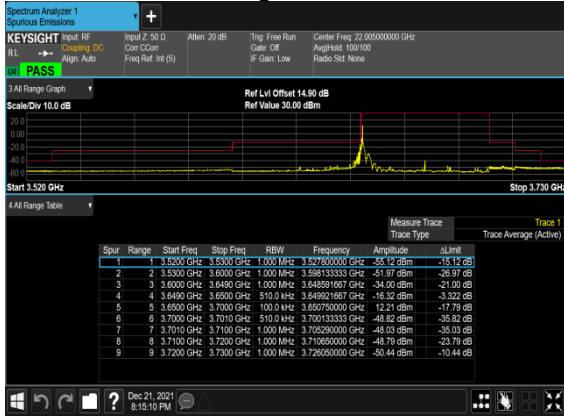

Mid_CH

N48(50M)_CP-OFDM_QPSK_Edge_1RB_Right_

Mid_CH

N48(50M)_CP-OFDM_QPSK_Outer_Full_

Mid_CH

N48(50M)_CP-OFDM_QPSK_Edge_1RB_Left_High_CH

N48(50M)_CP-OFDM_QPSK_Edge_1RB_Right_High_CH

N48(50M)_CP-OFDM_QPSK_Outer_Full_High_CH