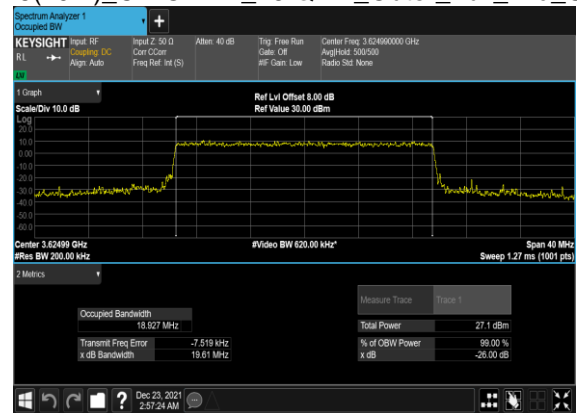

N48(15M)_CP-OFDM_16 QAM_Outer_Full_Mid_CH

N48(15M)_CP-OFDM_64 QAM_Outer_Full_Mid_CH

N48(15M)_CP-OFDM_256QAM_Outer_Full_Mid_CH

N48(20M)_CP-OFDM_QPSK_Outer_Full_Mid_CH

N48(20M)_CP-OFDM_16 QAM_Outer_Full_Mid_CH