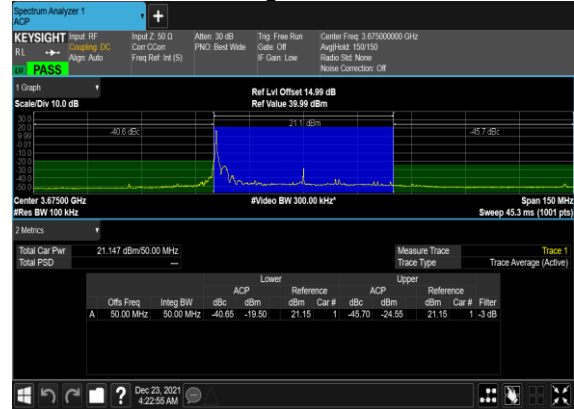

N48(50M)_CP-s-OFDM_QPSK_Edge_1RB_Left_High_CH

N48(50M)_CP-s-OFDM_QPSK_Edge_1RB_Right_High_CH

A5.4 Conducted Spurious Emissions

NR Band	SCS (kHz)	Bandwidth (MHz)	Arfcn	Freq (MHz)	Modulation	RB	Result	Verdict
48	15	10	637000	3555.0	CP-OFDM QPSK	1@0	see graph	---
48	15	10	637000	3555.0	CP-OFDM QPSK	1@0	see graph	PASS
48	15	10	637000	3555.0	CP-OFDM QPSK	1@0	see graph	PASS
48	15	10	637000	3555.0	CP-OFDM QPSK	1@51	see graph	---
48	15	10	637000	3555.0	CP-OFDM QPSK	1@51	see graph	PASS
48	15	10	637000	3555.0	CP-OFDM QPSK	1@51	see graph	PASS
48	15	10	637000	3555.0	CP-OFDM QPSK	52@0	see graph	---
48	15	10	637000	3555.0	CP-OFDM QPSK	52@0	see graph	PASS
48	15	10	637000	3555.0	CP-OFDM QPSK	52@0	see graph	PASS
48	15	10	641666	3624.99	CP-OFDM QPSK	1@0	see graph	---
48	15	10	641666	3624.99	CP-OFDM QPSK	1@0	see graph	PASS
48	15	10	641666	3624.99	CP-OFDM QPSK	1@0	see graph	PASS
48	15	10	641666	3624.99	CP-OFDM QPSK	1@51	see graph	---
48	15	10	641666	3624.99	CP-OFDM QPSK	1@51	see graph	PASS
48	15	10	641666	3624.99	CP-OFDM QPSK	1@51	see graph	PASS
48	15	10	641666	3624.99	CP-OFDM QPSK	52@0	see graph	---
48	15	10	641666	3624.99	CP-OFDM QPSK	52@0	see graph	PASS
48	15	10	641666	3624.99	CP-OFDM QPSK	52@0	see graph	PASS
48	15	10	646332	3694.98	CP-OFDM QPSK	1@0	see graph	---
48	15	10	646332	3694.98	CP-OFDM QPSK	1@0	see graph	PASS
48	15	10	646332	3694.98	CP-OFDM QPSK	1@0	see graph	PASS
48	15	10	646332	3694.98	CP-OFDM QPSK	1@51	see graph	---
48	15	10	646332	3694.98	CP-OFDM QPSK	1@51	see graph	PASS
48	15	10	646332	3694.98	CP-OFDM QPSK	1@51	see graph	PASS
48	15	10	646332	3694.98	CP-OFDM QPSK	52@0	see graph	---
48	15	10	646332	3694.98	CP-OFDM QPSK	52@0	see graph	PASS
48	15	10	646332	3694.98	CP-OFDM QPSK	52@0	see graph	PASS
48	15	20	637334	3560.01	CP-OFDM QPSK	1@0	see graph	---
48	15	20	637334	3560.01	CP-OFDM QPSK	1@0	see graph	PASS
48	15	20	637334	3560.01	CP-OFDM QPSK	1@0	see graph	PASS
48	15	20	637334	3560.01	CP-OFDM QPSK	1@105	see graph	---
48	15	20	637334	3560.01	CP-OFDM QPSK	1@105	see graph	PASS
48	15	20	637334	3560.01	CP-OFDM QPSK	1@105	see graph	PASS