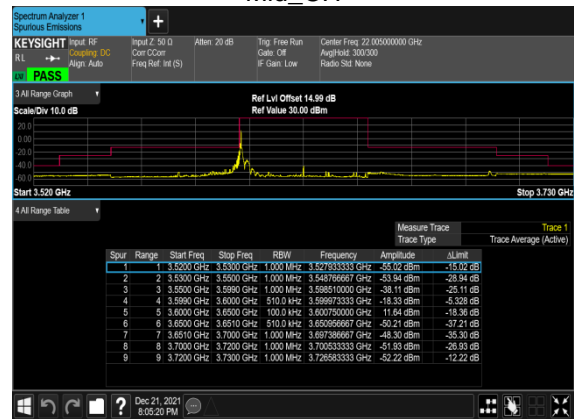

N48(50M)_CP-OFDM_QPSK_Outer_Full_

Mid_CH