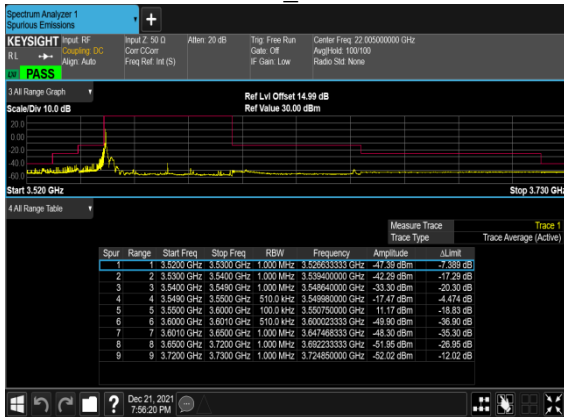

N48(50M)_CP-OFDM_QPSK_Outer_Full_

Low_CH