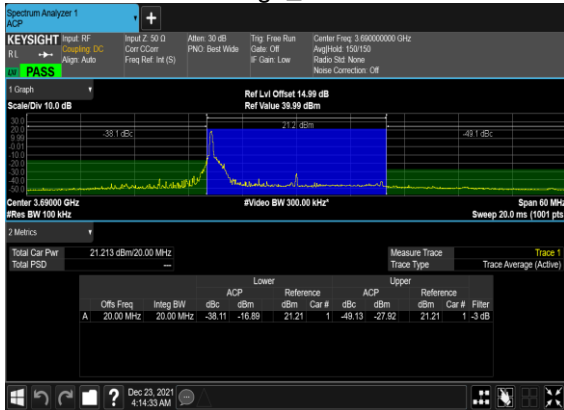

N48(20M)_CP-s-OFDM_QPSK_Edge_1RB_Left_High_CH