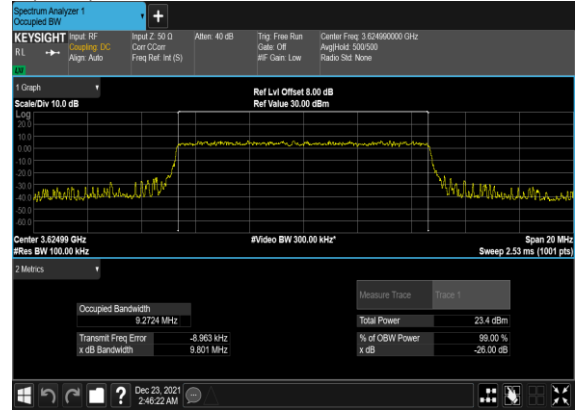

N48(10M)_CP-OFDM_QPSK_Outer_Full_Mid_CH

N48(10M)_CP-OFDM_16 QAM_Outer_Full_Mid_CH

N48(10M)_CP-OFDM_64 QAM_Outer_Full_Mid_CH

N48(10M)_CP-OFDM_256QAM_Outer_Full_Mid_CH

N48(15M)_CP-OFDM_QPSK_Outer_Full_Mid_CH