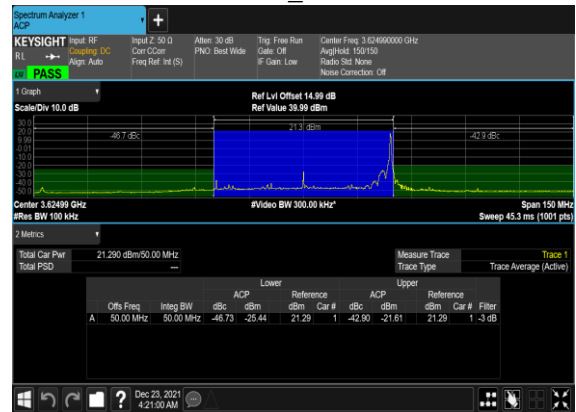

N48(50M)_CP-s-OFDM_QPSK_Edge_1RB_Right_ Mid_CH