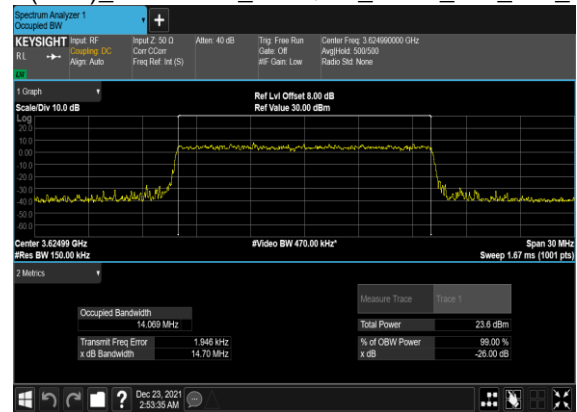

N48(15M)_CP-OFDM_16 QAM_Outer_Full_Mid_CH

N48(15M)_CP-OFDM_64 QAM_Outer_Full_Mid_CH

N48(15M)_CP-OFDM_256QAM_Outer_Full_Mid_CH

N48(20M)_CP-OFDM_QPSK_Outer_Full_Mid_CH

N48(20M)_CP-OFDM_16 QAM_Outer_Full_Mid_CH