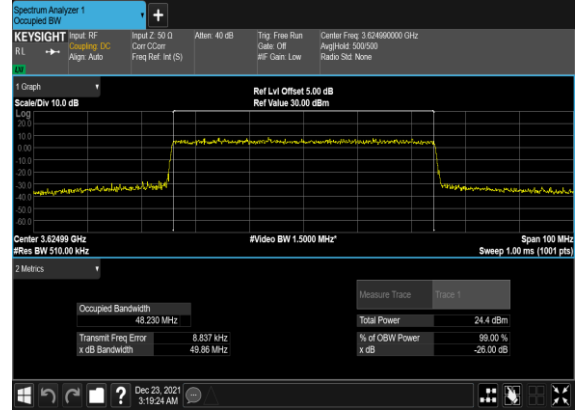

N48(50M)_CP-OFDM_16 QAM_Outer_Full_Mid_CH