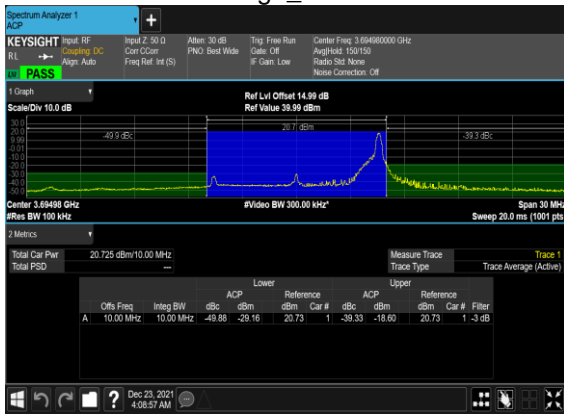

N48(10M)_CP-s-OFDM_QPSK_Edge_1RB_Right_ Mid_CH

N48(10M)_CP-s-OFDM_QPSK_Outer_Full_High_CH

N48(10M)_CP-s-OFDM_QPSK_Edge_1RB_Left_High_CH

N48(10M)_CP-s-OFDM_QPSK_Edge_1RB_Right_High_CH

N48(20M)_CP-s-OFDM_QPSK_Outer_Full_Low_CH