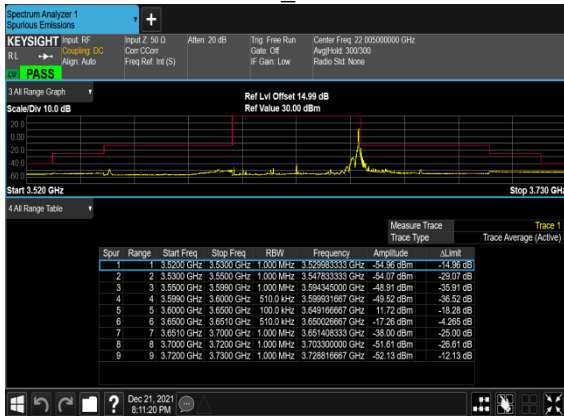

Low_CH

Low_CH

Low_CH

Mid_CH

Mid_CH

Mid_CH