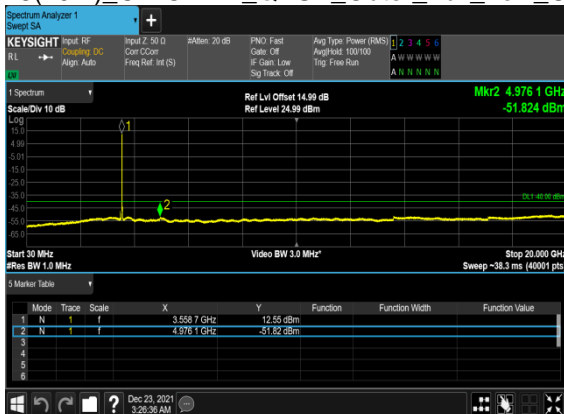

N48(10M)_CP-OFDM_QPSK_Edge_1RB_Left_ Low_CH

N48(10M)_CP-OFDM_QPSK_Edge_1RB_Left_ Low_CH

N48(10M)_CP-OFDM_QPSK_Edge_1RB_Right_ Low_CH

N48(10M)_CP-OFDM_QPSK_Edge_1RB_Right_ Low_CH

N48(10M)_CP-OFDM_QPSK_Outer_Full_Low_CH