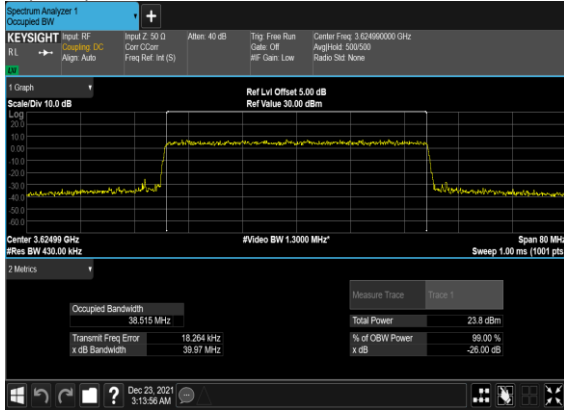

N48(20M)_CP-OFDM_64 QAM_Outer_Full_Mid_CH

N48(20M)_CP-OFDM_256QAM_Outer_Full_Mid_CH

N48(40M)_CP-OFDM_QPSK_Outer_Full_Mid_CH

N48(40M)_CP-OFDM_16 QAM_Outer_Full_Mid_CH

N48(40M)_CP-OFDM_64 QAM_Outer_Full_Mid_CH