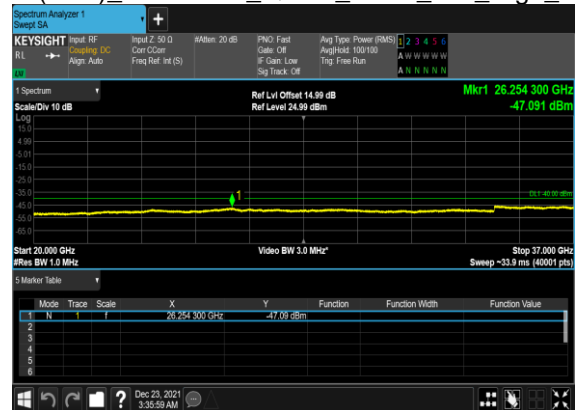

N48(10M)_CP-OFDM_QPSK_Outer_Full_High_CH