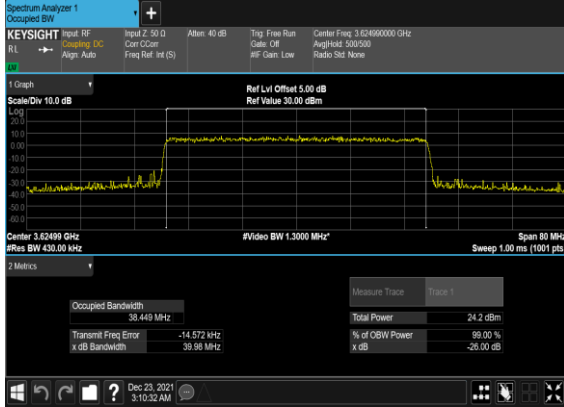

N48(20M)_CP-OFDM_64 QAM_Outer_Full_Mid_CH

N48(20M)_CP-OFDM_256QAM_Outer_Full_Mid_CH

N48(40M)_CP-OFDM_QPSK_Outer_Full_Mid_CH

N48(40M)_CP-OFDM_16 QAM_Outer_Full_Mid_CH

N48(40M)_CP-OFDM_64 QAM_Outer_Full_Mid_CH