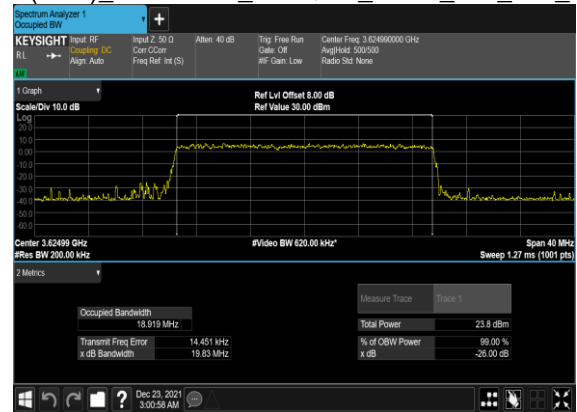

N48(20M)_CP-OFDM_256QAM_Outer_Full_Mid_CH