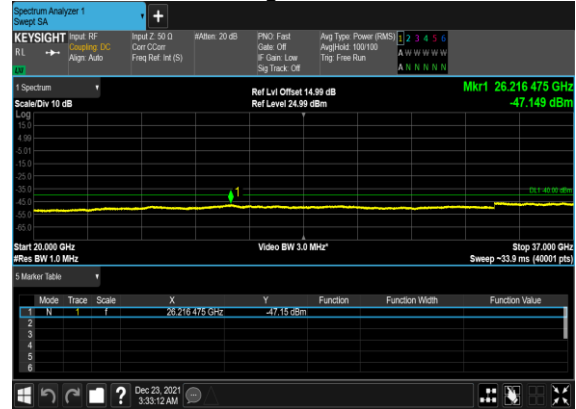

N48(10M)_CP-OFDM_QPSK_Outer_Full_Mid_CH

N48(10M)_CP-OFDM_QPSK_Outer_Full_Mid_CH

N48(10M)_CP-OFDM_QPSK_Edge_1RB_Left_High_CH

N48(10M)_CP-OFDM_QPSK_Edge_1RB_Left_High_CH

N48(10M)_CP-OFDM_QPSK_Edge_1RB_Right_High_CH