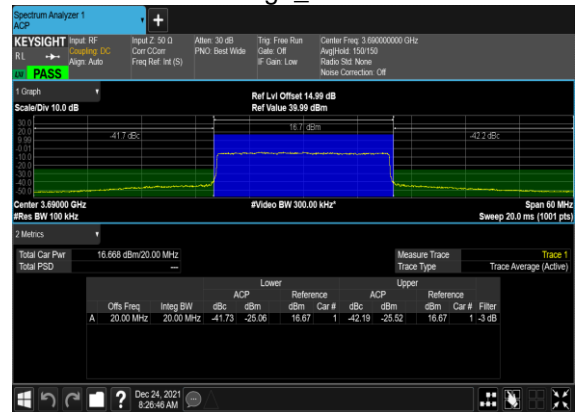

N48(20M)_CP-s-OFDM_QPSK_Outer_Full_High_CH