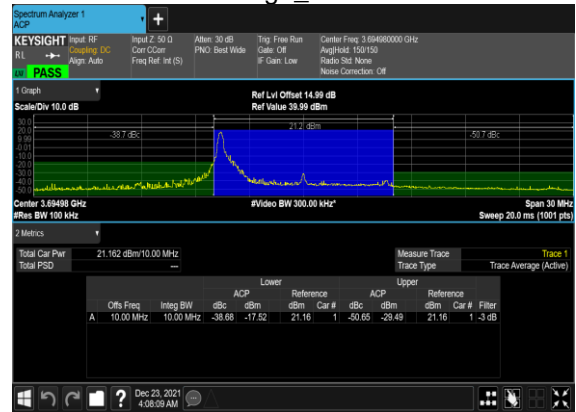

N48(10M)_CP-s-OFDM_QPSK_Edge_1RB_Right_ Mid_CH

N48(10M)_CP-s-OFDM_QPSK_Outer_Full_High_CH

N48(10M)_CP-s-OFDM_QPSK_Edge_1RB_Left_High_CH

N48(10M)_CP-s-OFDM_QPSK_Edge_1RB_Right_High_CH

N48(20M)_CP-s-OFDM_QPSK_Outer_Full_Low_CH