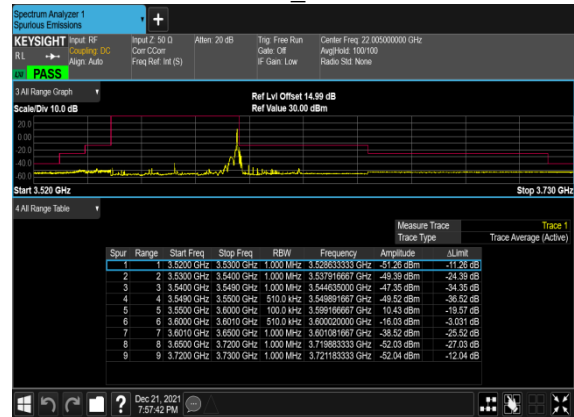

N48(20M)_CP-OFDM_QPSK_Outer_Full_High_CH

N48(50M)_CP-OFDM_QPSK_Edge_1RB_Left_

Low_CH

N48(50M)_CP-OFDM_QPSK_Edge_1RB_Right_

Low_CH

N48(50M)_CP-OFDM_QPSK_Outer_Full_

Low_CH

N48(50M)_CP-OFDM_QPSK_Edge_1RB_Left_