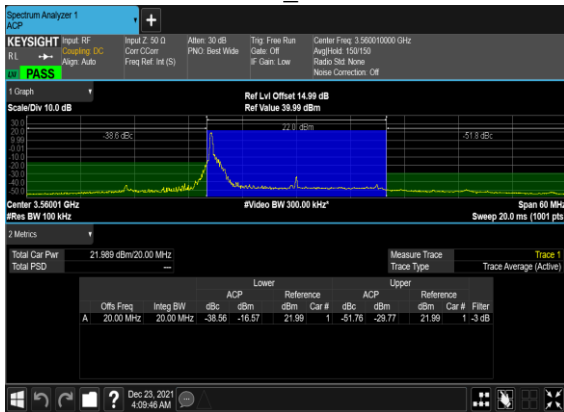

N48(20M)_CP-s-OFDM_QPSK_Edge_1RB_Left_Low_CH