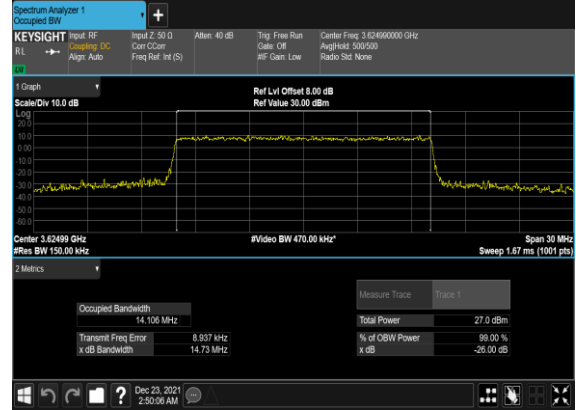

N48(15M)_CP-OFDM_16 QAM_Outer_Full_Mid_CH