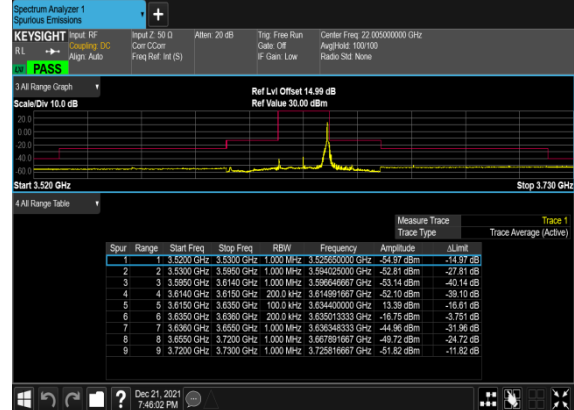

N48(20M)_CP-OFDM_QPSK_Edge_1RB_Left_Mid_CH

N48(20M)_CP-OFDM_QPSK_Edge_1RB_Right_Mid_CH

N48(20M)_CP-OFDM_QPSK_Outer_Full_Mid_CH

N48(20M)_CP-OFDM_QPSK_Edge_1RB_Left_High_CH

N48(20M)_CP-OFDM_QPSK_Edge_1RB_Right_High_CH