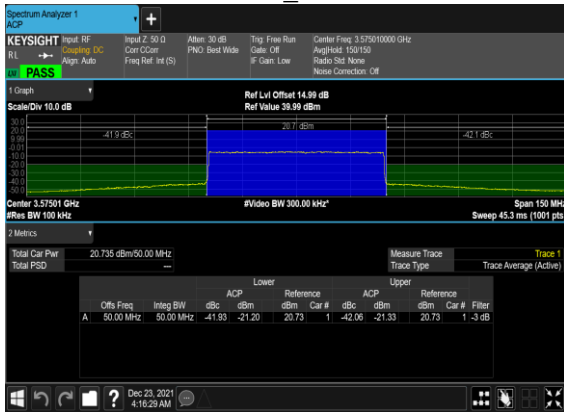

N48(20M)_CP-s-OFDM_QPSK_Outer_Full_High_CH

N48(20M)_CP-s-OFDM_QPSK_Edge_1RB_Left_High_CH

N48(20M)_CP-s-OFDM_QPSK_Edge_1RB_Right_High_CH

N48(50M)_CP-s-OFDM_QPSK_Outer_Full_ Low_CH

N48(50M)_CP-s-OFDM_QPSK_Edge_1RB_Left_ Low_CH