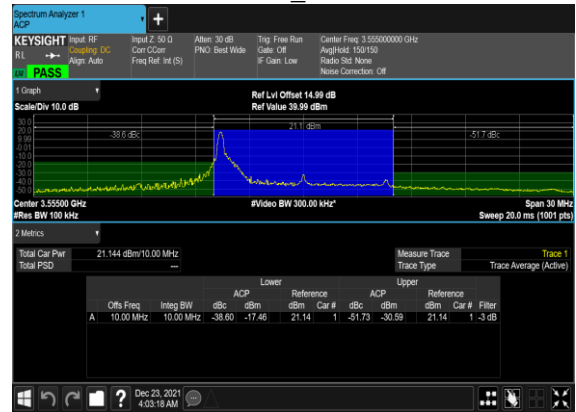

N48(10M)_CP-s-OFDM_QPSK_Edge_1RB_Left_ Low_CH