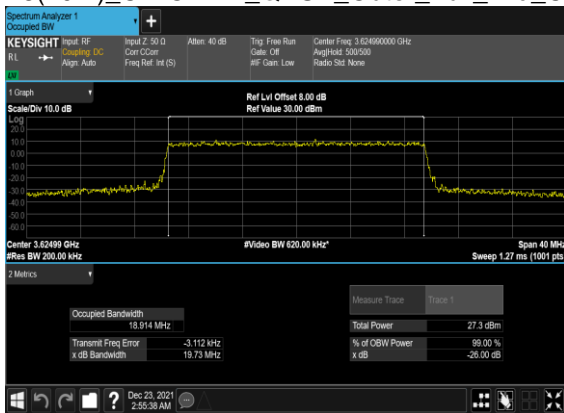

N48(15M)_CP-OFDM_16 QAM_Outer_Full_Mid_CH

N48(15M)_CP-OFDM_64 QAM_Outer_Full_Mid_CH

N48(15M)_CP-OFDM_256QAM_Outer_Full_Mid_CH

N48(20M)_CP-OFDM_QPSK_Outer_Full_Mid_CH

N48(20M)_CP-OFDM_16 QAM_Outer_Full_Mid_CH