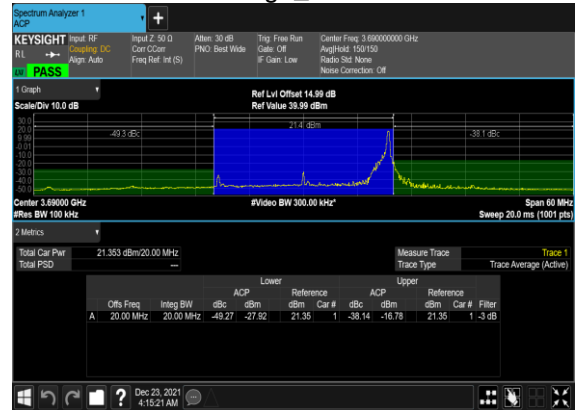

N48(20M)_CP-s-OFDM_QPSK_Edge_1RB_Right_High_CH