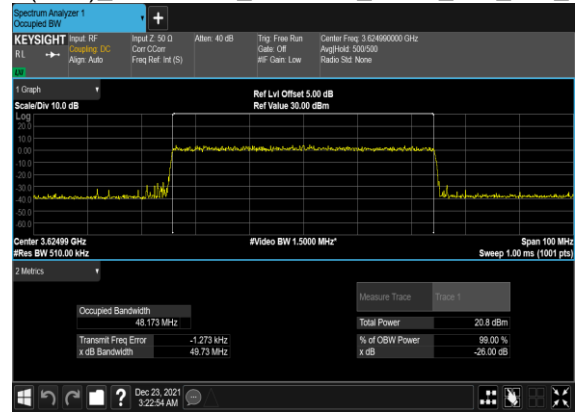

A5.3 Adjacent Channel Leakage Ratio

NR Band	SCS (kHz)	Bandwidth (MHz)	Arfcn	Freq (MHz)	Modulation	RB	Lower Margin	Upper Margin	Result	Verdict
48	15	10	637000	3555.0	CP-s-OFDM QPSK	52@0	-13.15	-13.65	see graph	PASS
48	15	10	637000	3555.0	CP-s-OFDM QPSK	1@0	-8.6	-21.73	see graph	PASS
48	15	10	637000	3555.0	CP-s-OFDM QPSK	1@51	-21.47	-9.48	see graph	PASS
48	15	10	641666	3624.99	CP-s-OFDM QPSK	52@0	-11.38	-12.24	see graph	PASS
48	15	10	641666	3624.99	CP-s-OFDM QPSK	1@0	-7.5	-20.56	see graph	PASS
48	15	10	641666	3624.99	CP-s-OFDM QPSK	1@51	-20.85	-7.91	see graph	PASS
48	15	10	646332	3694.98	CP-s-OFDM QPSK	52@0	-11.86	-12.53	see graph	PASS
48	15	10	646332	3694.98	CP-s-OFDM QPSK	1@0	-8.68	-20.65	see graph	PASS
48	15	10	646332	3694.98	CP-s-OFDM QPSK	1@51	-19.88	-9.33	see graph	PASS
48	15	20	637334	3560.01	CP-s-OFDM QPSK	106@0	-13.24	-13.63	see graph	PASS
48	15	20	637334	3560.01	CP-s-OFDM QPSK	1@0	-8.56	-21.76	see graph	PASS
48	15	20	637334	3560.01	CP-s-OFDM QPSK	1@105	-21.22	-8.89	see graph	PASS
48	15	20	641666	3624.99	CP-s-OFDM QPSK	106@0	-11.22	-11.58	see graph	PASS
48	15	20	641666	3624.99	CP-s-OFDM QPSK	1@0	-8.37	-18.69	see graph	PASS
48	15	20	641666	3624.99	CP-s-OFDM QPSK	1@105	-22.25	-10.88	see graph	PASS
48	15	20	646000	3690.0	CP-s-OFDM QPSK	106@0	-11.73	-12.19	see graph	PASS
48	15	20	646000	3690.0	CP-s-OFDM QPSK	1@0	-8.11	-19.13	see graph	PASS
48	15	20	646000	3690.0	CP-s-OFDM QPSK	1@105	-19.27	-8.14	see graph	PASS
48	15	50	638334	3575.01	CP-s-OFDM QPSK	270@0	-11.93	-12.06	see graph	PASS
48	15	50	638334	3575.01	CP-s-OFDM QPSK	1@0	-11.41	-16.37	see graph	PASS
48	15	50	638334	3575.01	CP-s-OFDM QPSK	1@269	-16.48	-11.97	see graph	PASS
48	15	50	641666	3624.99	CP-s-OFDM QPSK	270@0	-11.73	-11.73	see graph	PASS
48	15	50	641666	3624.99	CP-s-OFDM QPSK	1@0	-11.26	-14.76	see graph	PASS
48	15	50	641666	3624.99	CP-s-OFDM QPSK	1@269	-16.73	-12.9	see graph	PASS
48	15	50	645000	3675.0	CP-s-OFDM QPSK	270@0	-11.28	-11.57	see graph	PASS
48	15	50	645000	3675.0	CP-s-OFDM QPSK	1@0	-10.65	-15.7	see graph	PASS
48	15	50	645000	3675.0	CP-s-OFDM QPSK	1@269	-15.29	-10.41	see graph	PASS