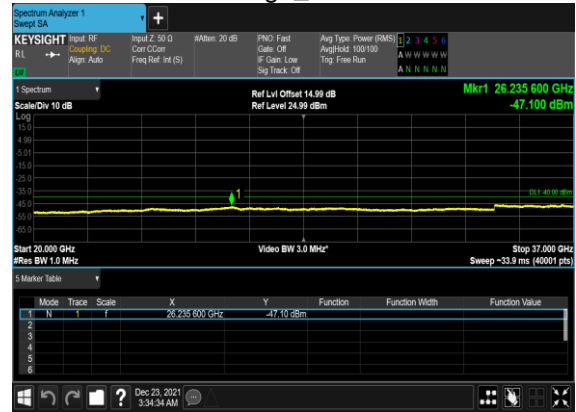

N48(10M)_CP-OFDM_QPSK_Edge_1RB_Right_High_CH