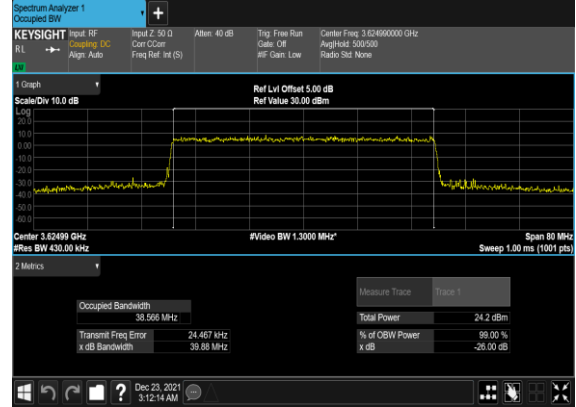

N48(20M)_CP-OFDM_64 QAM_Outer_Full_Mid_CH

N48(20M)_CP-OFDM_256QAM_Outer_Full_Mid_CH

N48(40M)_CP-OFDM_QPSK_Outer_Full_Mid_CH

N48(40M)_CP-OFDM_16 QAM_Outer_Full_Mid_CH

N48(40M)_CP-OFDM_64 QAM_Outer_Full_Mid_CH