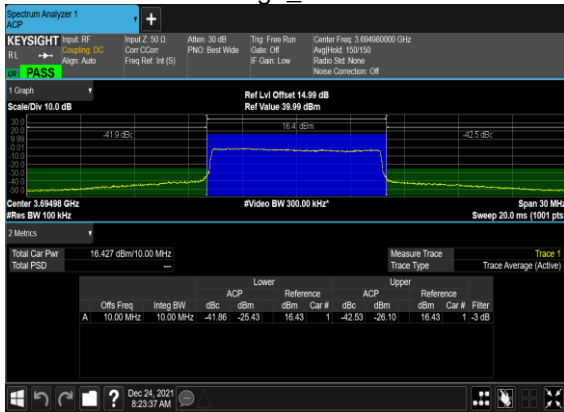

N48(10M)_CP-s-OFDM_QPSK_Outer_Full_High_CH