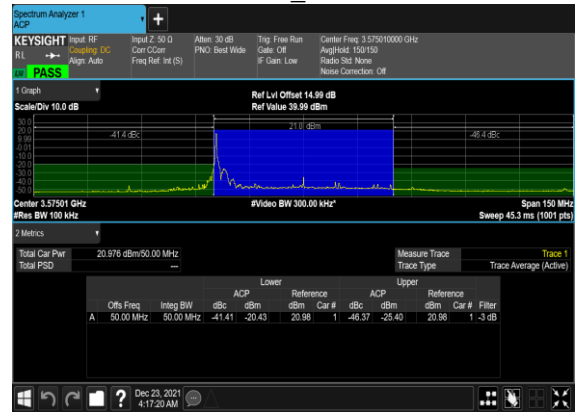

N48(20M)_CP-s-OFDM_QPSK_Outer_Full_High_CH

N48(20M)_CP-s-OFDM_QPSK_Edge_1RB_Left_High_CH

N48(20M)_CP-s-OFDM_QPSK_Edge_1RB_Right_High_CH

N48(50M)_CP-s-OFDM_QPSK_Outer_Full_ Low_CH

N48(50M)_CP-s-OFDM_QPSK_Edge_1RB_Left_ Low_CH