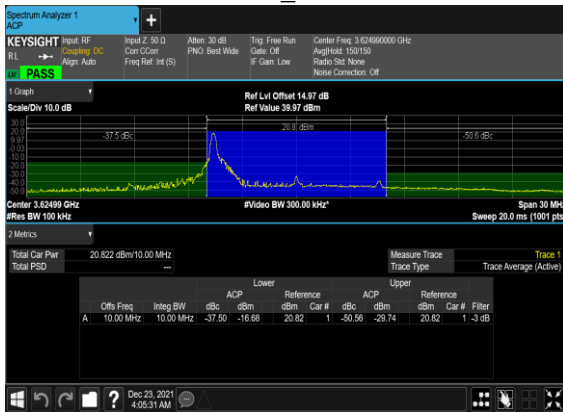

N48(10M)_CP-s-OFDM_QPSK_Outer_Full_ Low_CH

N48(10M)_CP-s-OFDM_QPSK_Edge_1RB_Left_ Low_CH

N48(10M)_CP-s-OFDM_QPSK_Edge_1RB_Right_ Low_CH

N48(10M)_CP-s-OFDM_QPSK_Outer_Full_ Mid_CH

N48(10M)_CP-s-OFDM_QPSK_Edge_1RB_Left_ Mid_CH