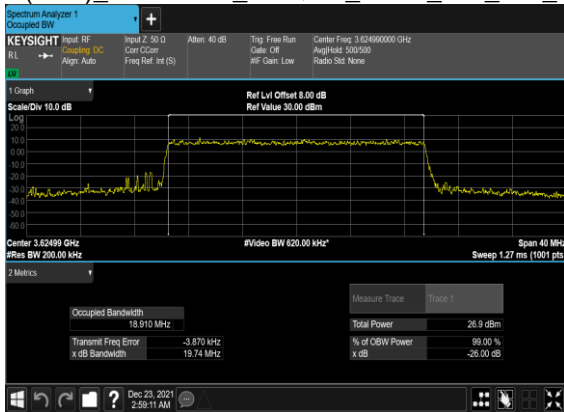

N48(20M)_CP-OFDM_64 QAM_Outer_Full_Mid_CH