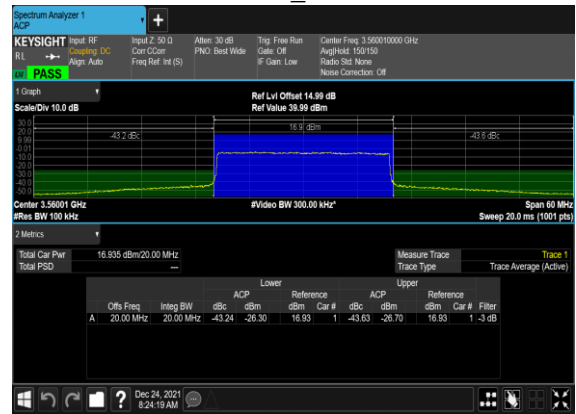

N48(10M)_CP-s-OFDM_QPSK_Edge_1RB_Right_ Mid_CH

N48(10M)_CP-s-OFDM_QPSK_Outer_Full_High_CH

N48(10M)_CP-s-OFDM_QPSK_Edge_1RB_Left_High_CH

N48(10M)_CP-s-OFDM_QPSK_Edge_1RB_Right_High_CH

N48(20M)_CP-s-OFDM_QPSK_Outer_Full_Low_CH