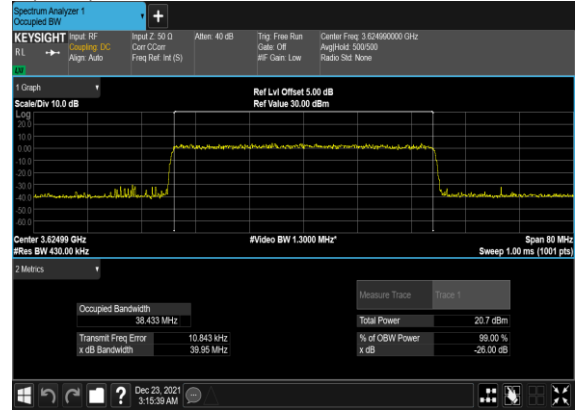

N48(40M)_CP-OFDM_256QAM_Outer_Full_Mid_CH