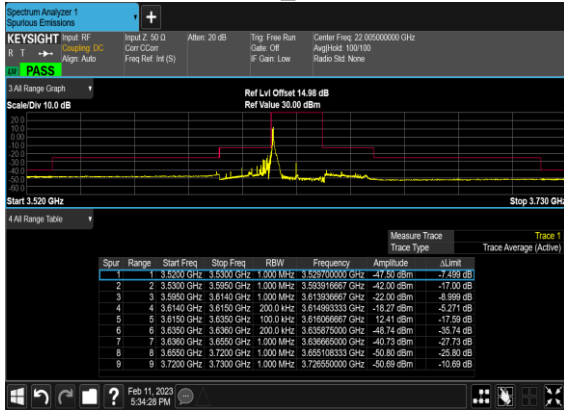

N48(20M)_CP-OFDM_QPSK_Edge_1RB_Left_Mid_CH

N48(20M)_CP-OFDM_QPSK_Edge_1RB_Right_Mid_CH

N48(20M)_CP-OFDM_QPSK_Outer_Full_Mid_CH

N48(20M)_CP-OFDM_QPSK_Edge_1RB_Left_High_CH

N48(20M)_CP-OFDM_QPSK_Edge_1RB_Right_High_CH