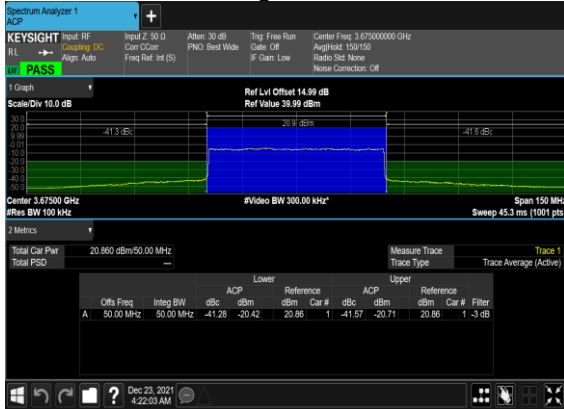

N48(50M)_CP-s-OFDM_QPSK_Edge_1RB_Left_High_CH

N48(50M)_CP-s-OFDM_QPSK_Edge_1RB_Right_High_CH

A5.4 Conducted Spurious Emissions

NR Band	SCS (kHz)	Bandwidth (MHz)	Arfcn	Freq (MHz)	Modulation	RB	Result	Verdict
48	15	10	637000	3555.0	CP-OFDM QPSK	1@0	see graph	---
48	15	10	637000	3555.0	CP-OFDM QPSK	1@0	see graph	PASS
48	15	10	637000	3555.0	CP-OFDM QPSK	1@0	see graph	PASS
48	15	10	637000	3555.0	CP-OFDM QPSK	1@51	see graph	---
48	15	10	637000	3555.0	CP-OFDM QPSK	1@51	see graph	PASS
48	15	10	637000	3555.0	CP-OFDM QPSK	1@51	see graph	PASS
48	15	10	637000	3555.0	CP-OFDM QPSK	52@0	see graph	---
48	15	10	637000	3555.0	CP-OFDM QPSK	52@0	see graph	PASS
48	15	10	637000	3555.0	CP-OFDM QPSK	52@0	see graph	PASS
48	15	10	641666	3624.99	CP-OFDM QPSK	1@0	see graph	---
48	15	10	641666	3624.99	CP-OFDM QPSK	1@0	see graph	PASS
48	15	10	641666	3624.99	CP-OFDM QPSK	1@0	see graph	PASS
48	15	10	641666	3624.99	CP-OFDM QPSK	1@51	see graph	---
48	15	10	641666	3624.99	CP-OFDM QPSK	1@51	see graph	PASS
48	15	10	641666	3624.99	CP-OFDM QPSK	1@51	see graph	PASS
48	15	10	641666	3624.99	CP-OFDM QPSK	52@0	see graph	---
48	15	10	641666	3624.99	CP-OFDM QPSK	52@0	see graph	PASS
48	15	10	641666	3624.99	CP-OFDM QPSK	52@0	see graph	PASS
48	15	10	646332	3694.98	CP-OFDM QPSK	1@0	see graph	---
48	15	10	646332	3694.98	CP-OFDM QPSK	1@0	see graph	PASS
48	15	10	646332	3694.98	CP-OFDM QPSK	1@0	see graph	PASS
48	15	10	646332	3694.98	CP-OFDM QPSK	1@51	see graph	---
48	15	10	646332	3694.98	CP-OFDM QPSK	1@51	see graph	PASS
48	15	10	646332	3694.98	CP-OFDM QPSK	1@51	see graph	PASS
48	15	10	646332	3694.98	CP-OFDM QPSK	52@0	see graph	---
48	15	10	646332	3694.98	CP-OFDM QPSK	52@0	see graph	PASS
48	15	10	646332	3694.98	CP-OFDM QPSK	52@0	see graph	PASS
48	15	20	637334	3560.01	CP-OFDM QPSK	1@0	see graph	---
48	15	20	637334	3560.01	CP-OFDM QPSK	1@0	see graph	PASS
48	15	20	637334	3560.01	CP-OFDM QPSK	1@0	see graph	PASS
48	15	20	637334	3560.01	CP-OFDM QPSK	1@105	see graph	---
48	15	20	637334	3560.01	CP-OFDM QPSK	1@105	see graph	PASS
48	15	20	637334	3560.01	CP-OFDM QPSK	1@105	see graph	PASS