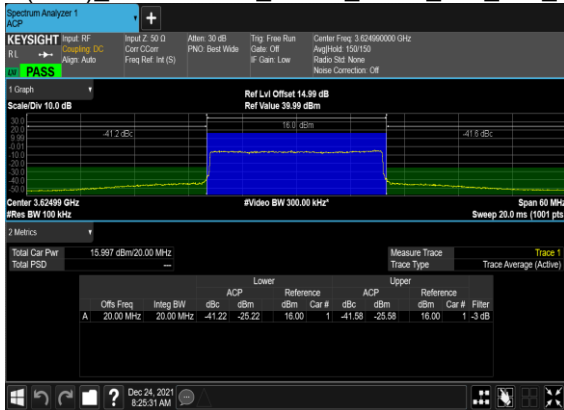

N48(20M)_CP-s-OFDM_QPSK_Edge_1RB_Left_Low_CH

N48(20M)_CP-s-OFDM_QPSK_Edge_1RB_Right_Low_CH

N48(20M)_CP-s-OFDM_QPSK_Outer_Full_Mid_CH

N48(20M)_CP-s-OFDM_QPSK_Edge_1RB_Left_Mid_CH

N48(20M)_CP-s-OFDM_QPSK_Edge_1RB_Right_Mid_CH