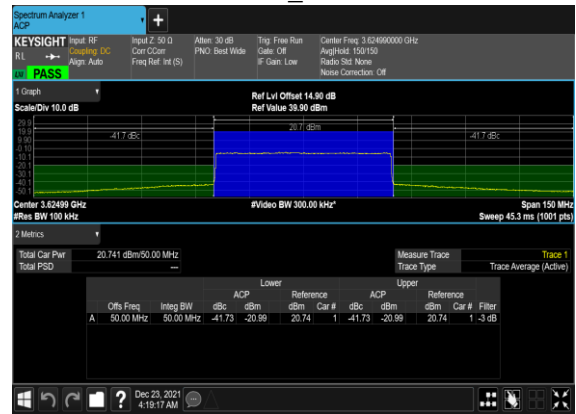

N48(50M)_CP-s-OFDM_QPSK_Outer_Full_ Mid_CH