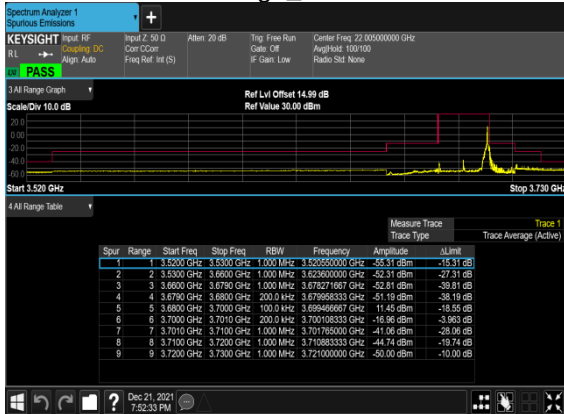

N48(20M)_CP-OFDM_QPSK_Edge_1RB_Left_Mid_CH

N48(20M)_CP-OFDM_QPSK_Edge_1RB_Right_Mid_CH

N48(20M)_CP-OFDM_QPSK_Outer_Full_Mid_CH

N48(20M)_CP-OFDM_QPSK_Edge_1RB_Left_High_CH

N48(20M)_CP-OFDM_QPSK_Edge_1RB_Right_High_CH