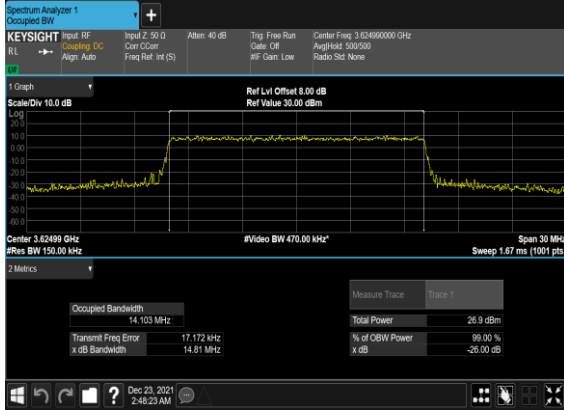

N48(15M)_CP-OFDM_QPSK_Outer_Full_Mid_CH