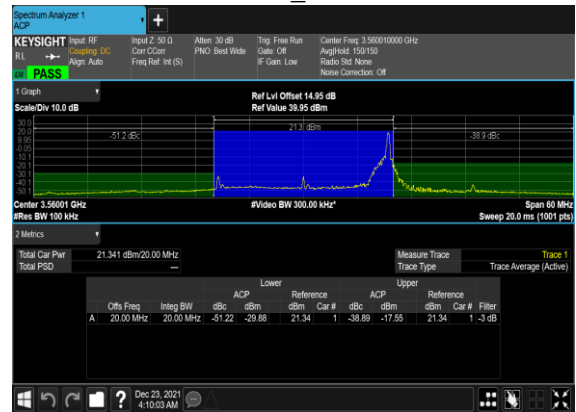

N48(20M)_CP-s-OFDM_QPSK_Edge_1RB_Right_Low_CH