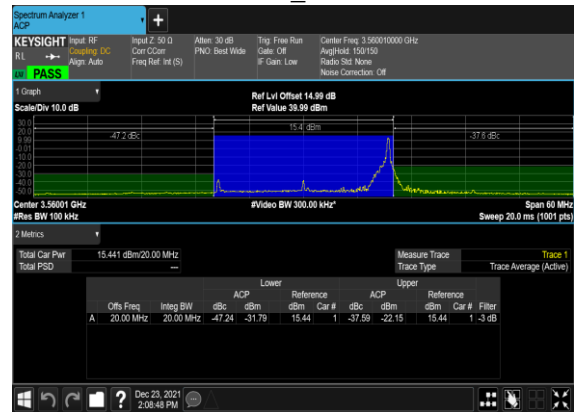

N48(20M)_CP-s-OFDM_QPSK_Edge_1RB_Right_Low_CH