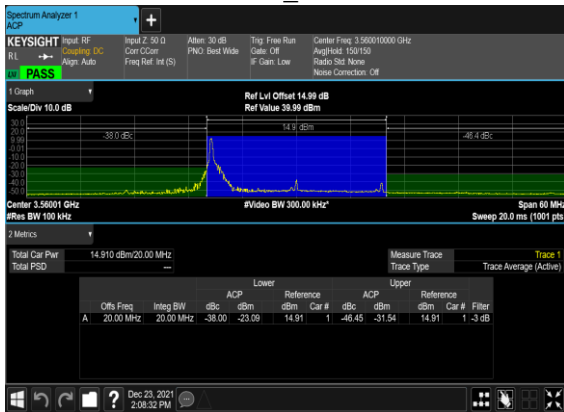

N48(20M)_CP-s-OFDM_QPSK_Edge_1RB_Left_Low_CH