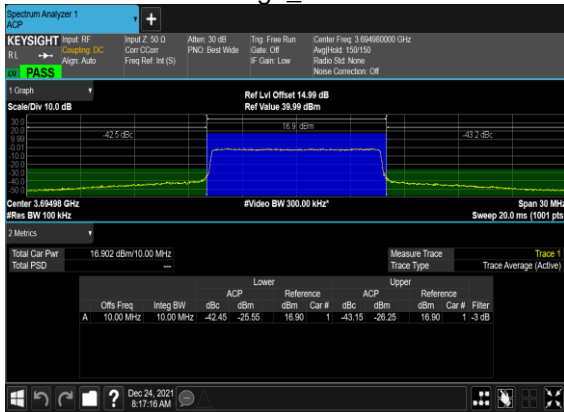

N48(10M)_CP-s-OFDM_QPSK_Outer_Full_High_CH