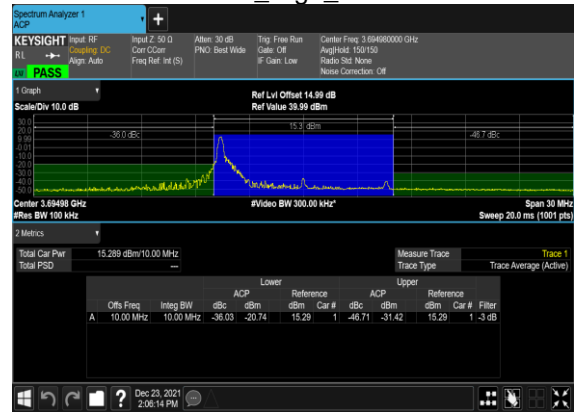

N48(10M)_CP-s-OFDM_QPSK_Edge_1RB_Right_ Mid_CH

N48(10M)_CP-s-OFDM_QPSK_Outer_Full_High_CH

N48(10M)_CP-s-OFDM_QPSK_Edge_1RB_Left_High_CH

N48(10M)_CP-s-OFDM_QPSK_Edge_1RB_Right_High_CH

N48(20M)_CP-s-OFDM_QPSK_Outer_Full_Low_CH