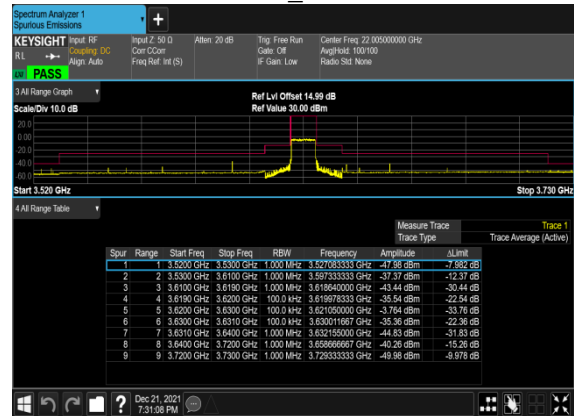

N48(10M)_CP-OFDM_QPSK_Edge_1RB_Right_High_CH

Mid_CH