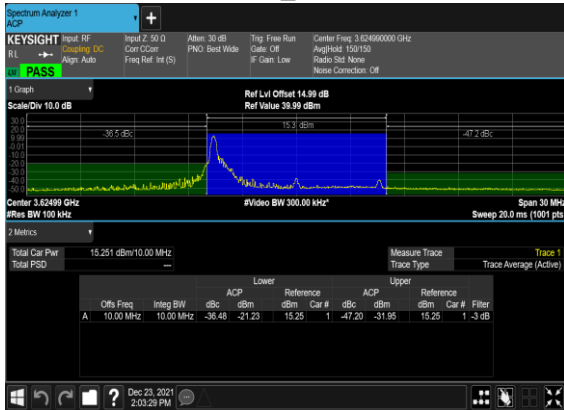

N48(10M)_CP-s-OFDM_QPSK_Outer_Full_ Low_CH

N48(10M)_CP-s-OFDM_QPSK_Edge_1RB_Left_ Low_CH

N48(10M)_CP-s-OFDM_QPSK_Edge_1RB_Right_ Low_CH

N48(10M)_CP-s-OFDM_QPSK_Outer_Full_ Mid_CH

N48(10M)_CP-s-OFDM_QPSK_Edge_1RB_Left_ Mid_CH