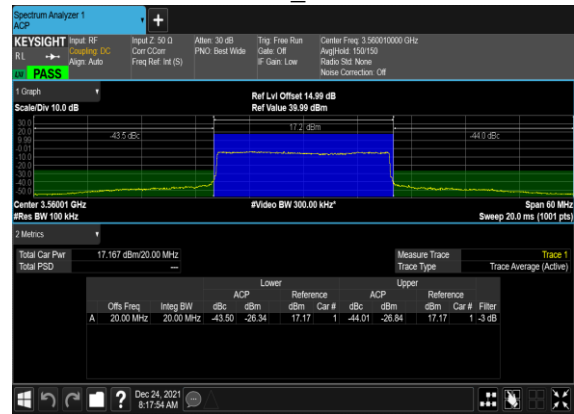

N48(10M)_CP-s-OFDM_QPSK_Edge_1RB_Right_ Mid_CH

N48(10M)_CP-s-OFDM_QPSK_Outer_Full_High_CH

N48(10M)_CP-s-OFDM_QPSK_Edge_1RB_Left_High_CH

N48(10M)_CP-s-OFDM_QPSK_Edge_1RB_Right_High_CH

N48(20M)_CP-s-OFDM_QPSK_Outer_Full_Low_CH