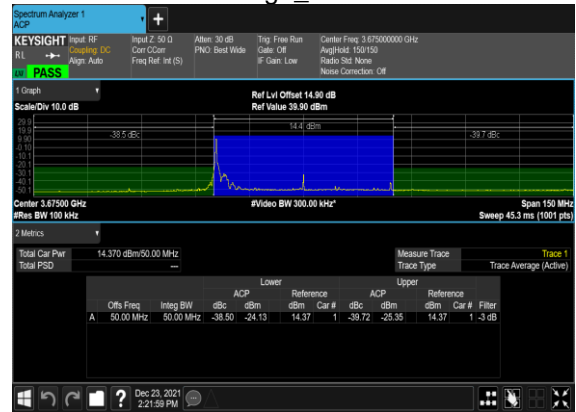

N48(50M)_CP-s-OFDM_QPSK_Edge_1RB_Left_High_CH

N48(50M)_CP-s-OFDM_QPSK_Edge_1RB_Right_High_CH

A4.4 Conducted Spurious Emissions

NR Band	SCS (kHz)	Bandwidth (MHz)	Arfcn	Freq (MHz)	Modulation	RB	Result	Verdict
48	15	10	637000	3555.0	CP-OFDM QPSK	1@0	see graph	---
48	15	10	637000	3555.0	CP-OFDM QPSK	1@0	see graph	PASS
48	15	10	637000	3555.0	CP-OFDM QPSK	1@0	see graph	PASS
48	15	10	637000	3555.0	CP-OFDM QPSK	1@51	see graph	---
48	15	10	637000	3555.0	CP-OFDM QPSK	1@51	see graph	PASS
48	15	10	637000	3555.0	CP-OFDM QPSK	1@51	see graph	PASS
48	15	10	637000	3555.0	CP-OFDM QPSK	52@0	see graph	---
48	15	10	637000	3555.0	CP-OFDM QPSK	52@0	see graph	PASS
48	15	10	637000	3555.0	CP-OFDM QPSK	52@0	see graph	PASS
48	15	10	641666	3624.99	CP-OFDM QPSK	1@0	see graph	---
48	15	10	641666	3624.99	CP-OFDM QPSK	1@0	see graph	PASS
48	15	10	641666	3624.99	CP-OFDM QPSK	1@0	see graph	PASS
48	15	10	641666	3624.99	CP-OFDM QPSK	1@51	see graph	---
48	15	10	641666	3624.99	CP-OFDM QPSK	1@51	see graph	PASS
48	15	10	641666	3624.99	CP-OFDM QPSK	1@51	see graph	PASS
48	15	10	641666	3624.99	CP-OFDM QPSK	52@0	see graph	---
48	15	10	641666	3624.99	CP-OFDM QPSK	52@0	see graph	PASS
48	15	10	641666	3624.99	CP-OFDM QPSK	52@0	see graph	PASS
48	15	10	646332	3694.98	CP-OFDM QPSK	1@0	see graph	---
48	15	10	646332	3694.98	CP-OFDM QPSK	1@0	see graph	PASS
48	15	10	646332	3694.98	CP-OFDM QPSK	1@0	see graph	PASS
48	15	10	646332	3694.98	CP-OFDM QPSK	1@51	see graph	---
48	15	10	646332	3694.98	CP-OFDM QPSK	1@51	see graph	PASS
48	15	10	646332	3694.98	CP-OFDM QPSK	1@51	see graph	PASS
48	15	10	646332	3694.98	CP-OFDM QPSK	52@0	see graph	---
48	15	10	646332	3694.98	CP-OFDM QPSK	52@0	see graph	PASS
48	15	10	646332	3694.98	CP-OFDM QPSK	52@0	see graph	PASS
48	15	20	637334	3560.01	CP-OFDM QPSK	1@0	see graph	---
48	15	20	637334	3560.01	CP-OFDM QPSK	1@0	see graph	PASS
48	15	20	637334	3560.01	CP-OFDM QPSK	1@0	see graph	PASS
48	15	20	637334	3560.01	CP-OFDM QPSK	1@105	see graph	---
48	15	20	637334	3560.01	CP-OFDM QPSK	1@105	see graph	PASS
48	15	20	637334	3560.01	CP-OFDM QPSK	1@105	see graph	PASS