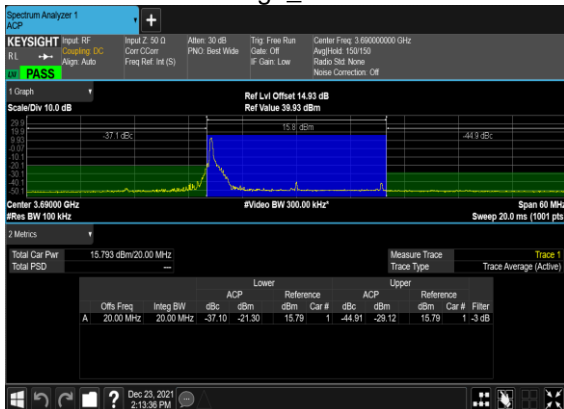

N48(20M)_CP-s-OFDM_QPSK_Edge_1RB_Left_High_CH