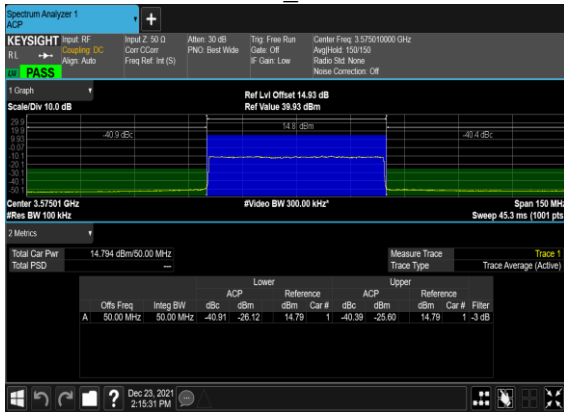

N48(20M)_CP-s-OFDM_QPSK_Outer_Full_High_CH

N48(20M)_CP-s-OFDM_QPSK_Edge_1RB_Left_High_CH

N48(20M)_CP-s-OFDM_QPSK_Edge_1RB_Right_High_CH

N48(50M)_CP-s-OFDM_QPSK_Outer_Full_ Low_CH

N48(50M)_CP-s-OFDM_QPSK_Edge_1RB_Left_ Low_CH