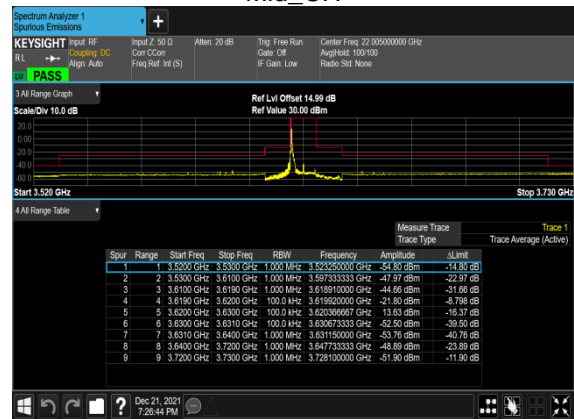

N48(10M)_CP-OFDM_QPSK_Edge_1RB_Left_

Low_CH

N48(10M)_CP-OFDM_QPSK_Edge_1RB_Right_

Low_CH

N48(10M)_CP-OFDM_QPSK_Outer_Full_

Low_CH

N48(10M)_CP-OFDM_QPSK_Edge_1RB_Left_

Mid_CH