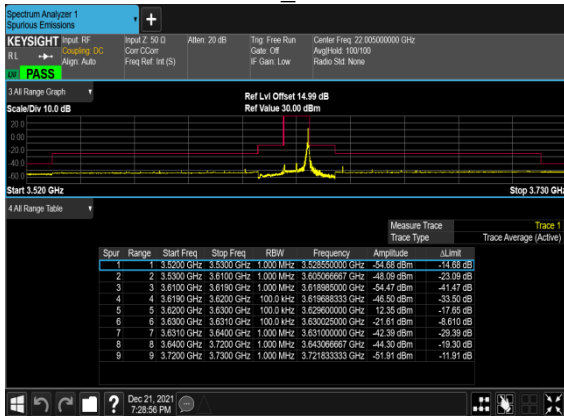

Low_CH

Low_CH

Low_CH

Mid_CH

Mid_CH

Mid_CH