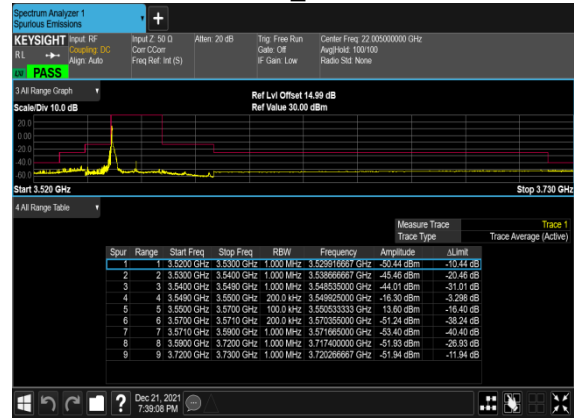

N48(20M)_CP-OFDM_QPSK_Outer_Full_Low_CH