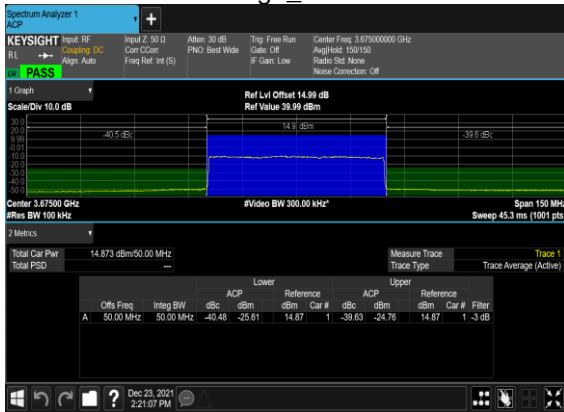

N48(50M)_CP-s-OFDM_QPSK_Edge_1RB_Left_High_CH

N48(50M)_CP-s-OFDM_QPSK_Edge_1RB_Right_High_CH

A4.4 Conducted Spurious Emissions

NR Band	SCS (kHz)	Bandwidth (MHz)	Arfcn	Freq (MHz)	Modulation	RB	Result	Verdict
48	15	10	637000	3555.0	CP-OFDM QPSK	1@0	see graph	---
48	15	10	637000	3555.0	CP-OFDM QPSK	1@0	see graph	PASS
48	15	10	637000	3555.0	CP-OFDM QPSK	1@0	see graph	PASS
48	15	10	637000	3555.0	CP-OFDM QPSK	1@51	see graph	---
48	15	10	637000	3555.0	CP-OFDM QPSK	1@51	see graph	PASS
48	15	10	637000	3555.0	CP-OFDM QPSK	1@51	see graph	PASS
48	15	10	637000	3555.0	CP-OFDM QPSK	52@0	see graph	---
48	15	10	637000	3555.0	CP-OFDM QPSK	52@0	see graph	PASS
48	15	10	637000	3555.0	CP-OFDM QPSK	52@0	see graph	PASS
48	15	10	641666	3624.99	CP-OFDM QPSK	1@0	see graph	---
48	15	10	641666	3624.99	CP-OFDM QPSK	1@0	see graph	PASS
48	15	10	641666	3624.99	CP-OFDM QPSK	1@0	see graph	PASS
48	15	10	641666	3624.99	CP-OFDM QPSK	1@51	see graph	---
48	15	10	641666	3624.99	CP-OFDM QPSK	1@51	see graph	PASS
48	15	10	641666	3624.99	CP-OFDM QPSK	1@51	see graph	PASS
48	15	10	641666	3624.99	CP-OFDM QPSK	52@0	see graph	---
48	15	10	641666	3624.99	CP-OFDM QPSK	52@0	see graph	PASS
48	15	10	641666	3624.99	CP-OFDM QPSK	52@0	see graph	PASS
48	15	10	646332	3694.98	CP-OFDM QPSK	1@0	see graph	---
48	15	10	646332	3694.98	CP-OFDM QPSK	1@0	see graph	PASS
48	15	10	646332	3694.98	CP-OFDM QPSK	1@0	see graph	PASS
48	15	10	646332	3694.98	CP-OFDM QPSK	1@51	see graph	---
48	15	10	646332	3694.98	CP-OFDM QPSK	1@51	see graph	PASS
48	15	10	646332	3694.98	CP-OFDM QPSK	1@51	see graph	PASS
48	15	10	646332	3694.98	CP-OFDM QPSK	52@0	see graph	---
48	15	10	646332	3694.98	CP-OFDM QPSK	52@0	see graph	PASS
48	15	10	646332	3694.98	CP-OFDM QPSK	52@0	see graph	PASS
48	15	20	637334	3560.01	CP-OFDM QPSK	1@0	see graph	---
48	15	20	637334	3560.01	CP-OFDM QPSK	1@0	see graph	PASS
48	15	20	637334	3560.01	CP-OFDM QPSK	1@0	see graph	PASS
48	15	20	637334	3560.01	CP-OFDM QPSK	1@105	see graph	---
48	15	20	637334	3560.01	CP-OFDM QPSK	1@105	see graph	PASS
48	15	20	637334	3560.01	CP-OFDM QPSK	1@105	see graph	PASS