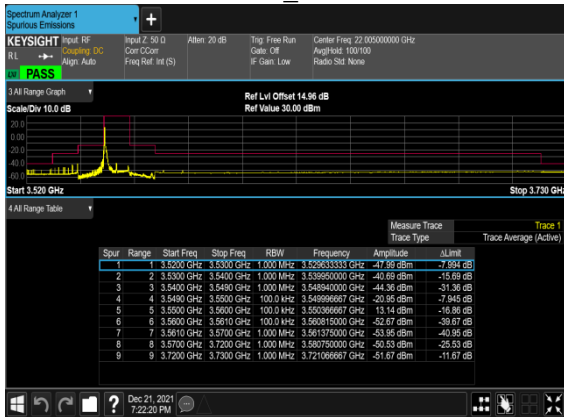

N48(10M)_CP-OFDM_QPSK_Outer_Full_

N48(10M)_CP-OFDM_QPSK_Edge_1RB_Left_

Low_CH