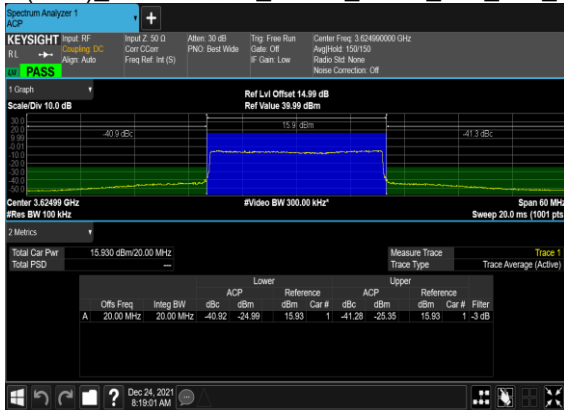

N48(20M)_CP-s-OFDM_QPSK_Edge_1RB_Left_Low_CH

N48(20M)_CP-s-OFDM_QPSK_Edge_1RB_Right_Low_CH

N48(20M)_CP-s-OFDM_QPSK_Outer_Full_Mid_CH

N48(20M)_CP-s-OFDM_QPSK_Edge_1RB_Left_Mid_CH

N48(20M)_CP-s-OFDM_QPSK_Edge_1RB_Right_Mid_CH