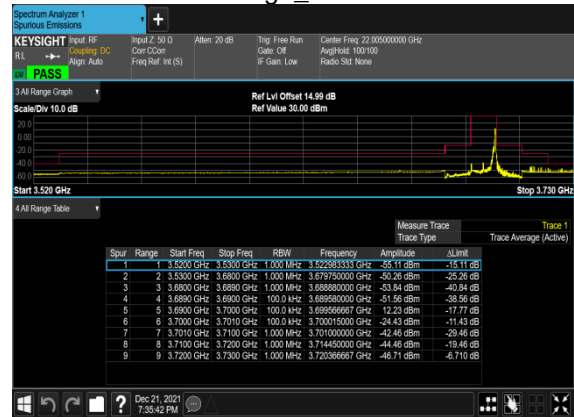

N48(10M)_CP-OFDM_QPSK_Edge_1RB_Right_

Mid_CH

N48(10M)_CP-OFDM_QPSK_Outer_Full_

Mid_CH

N48(10M)_CP-OFDM_QPSK_Edge_1RB_Left_High_CH

N48(10M)_CP-OFDM_QPSK_Edge_1RB_Right_High_CH

N48(10M)_CP-OFDM_QPSK_Outer_Full_High_CH