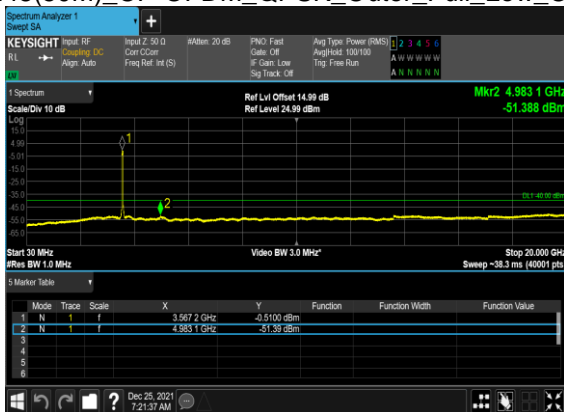

N48(50M)_CP-OFDM_QPSK_Outer_Full_Low_CH