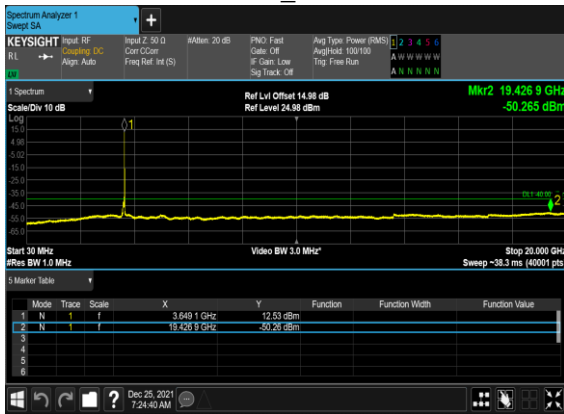

N48(50M)_CP-OFDM_QPSK_Outer_Full_Low_CH

N48(50M)_CP-OFDM_QPSK_Outer_Full_Low_CH

N48(50M)_CP-OFDM_QPSK_Edge_1RB_Left_Mid_CH

N48(50M)_CP-OFDM_QPSK_Edge_1RB_Left_Mid_CH

N48(50M)_CP-OFDM_QPSK_Edge_1RB_Right_Mid_CH