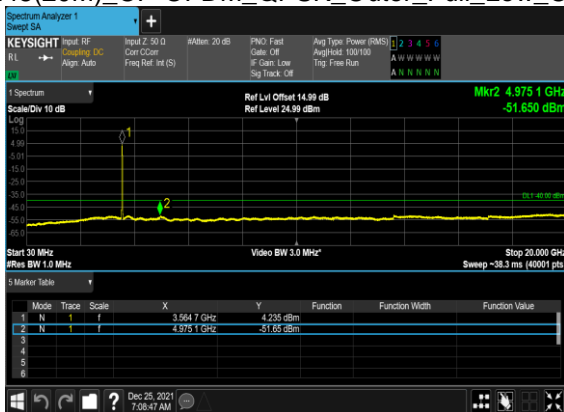

N48(20M)_CP-OFDM_QPSK_Outer_Full_Low_CH