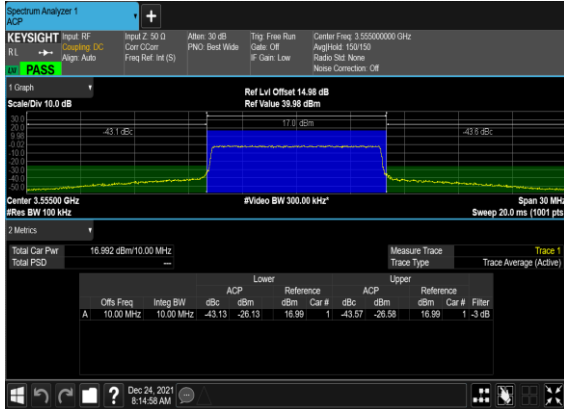

N48(10M)_CP-s-OFDM_QPSK_Outer_Full_ Low_CH

N48(10M)_CP-s-OFDM_QPSK_Edge_1RB_Left_ Low_CH

N48(10M)_CP-s-OFDM_QPSK_Edge_1RB_Right_ Low_CH

N48(10M)_CP-s-OFDM_QPSK_Outer_Full_ Mid_CH

N48(10M)_CP-s-OFDM_QPSK_Edge_1RB_Left_ Mid_CH