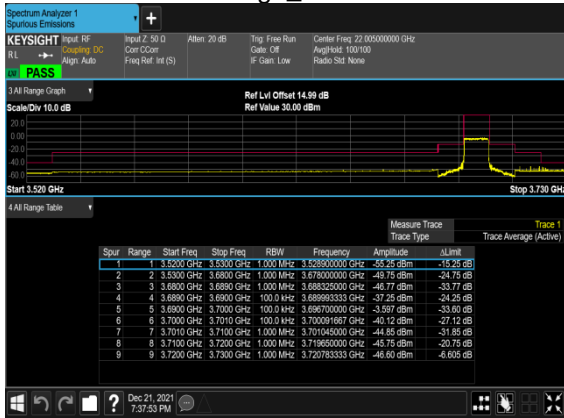

N48(10M)_CP-OFDM_QPSK_Edge_1RB_Right_

Mid_CH

N48(10M)_CP-OFDM_QPSK_Outer_Full_

Mid_CH

N48(10M)_CP-OFDM_QPSK_Edge_1RB_Left_High_CH

N48(10M)_CP-OFDM_QPSK_Edge_1RB_Right_High_CH

N48(10M)_CP-OFDM_QPSK_Outer_Full_High_CH