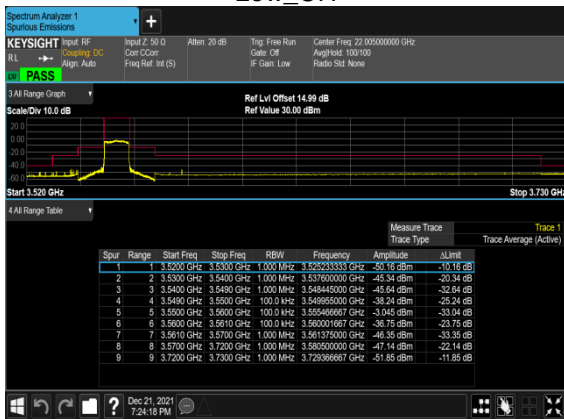

N48(10M)_CP-OFDM_QPSK_Edge_1RB_Left_

Low_CH

N48(10M)_CP-OFDM_QPSK_Edge_1RB_Right_

Low_CH

N48(10M)_CP-OFDM_QPSK_Outer_Full_

Low_CH

N48(10M)_CP-OFDM_QPSK_Edge_1RB_Left_

Mid_CH