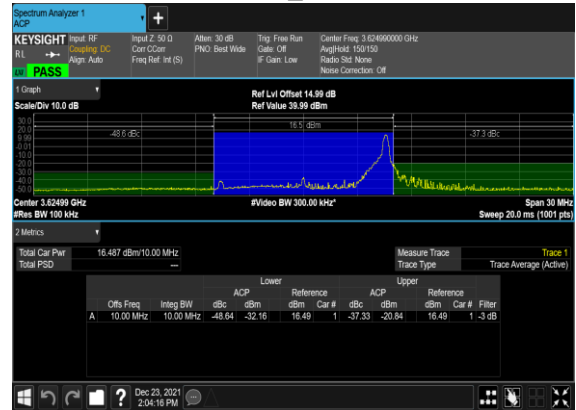

N48(10M)_CP-s-OFDM_QPSK_Edge_1RB_Right_ Mid_CH