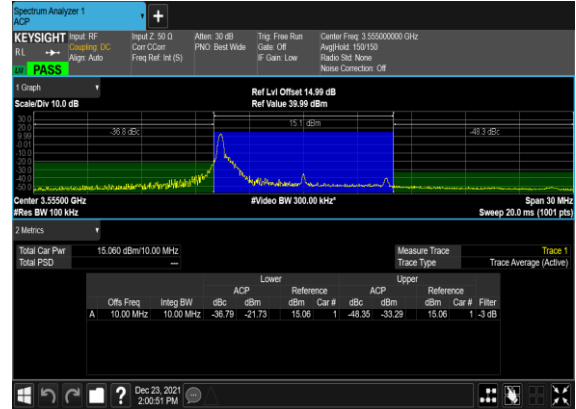

N48(10M)_CP-s-OFDM_QPSK_Outer_Full_ Low_CH

N48(10M)_CP-s-OFDM_QPSK_Edge_1RB_Left_ Low_CH

N48(10M)_CP-s-OFDM_QPSK_Edge_1RB_Right_ Low_CH

N48(10M)_CP-s-OFDM_QPSK_Outer_Full_ Mid_CH

N48(10M)_CP-s-OFDM_QPSK_Edge_1RB_Left_ Mid_CH