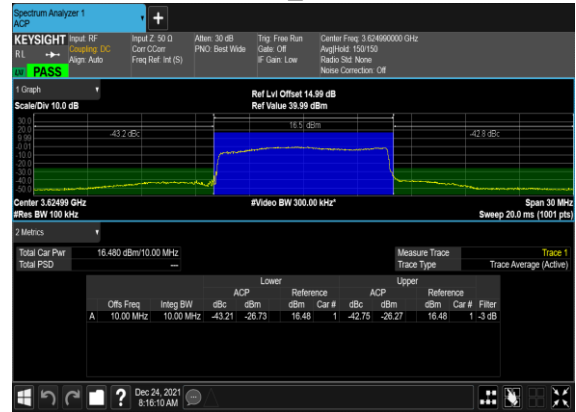

N48(10M)_CP-s-OFDM_QPSK_Outer_Full_ Low_CH

N48(10M)_CP-s-OFDM_QPSK_Edge_1RB_Left_ Low_CH

N48(10M)_CP-s-OFDM_QPSK_Edge_1RB_Right_ Low_CH

N48(10M)_CP-s-OFDM_QPSK_Outer_Full_ Mid_CH

N48(10M)_CP-s-OFDM_QPSK_Edge_1RB_Left_ Mid_CH