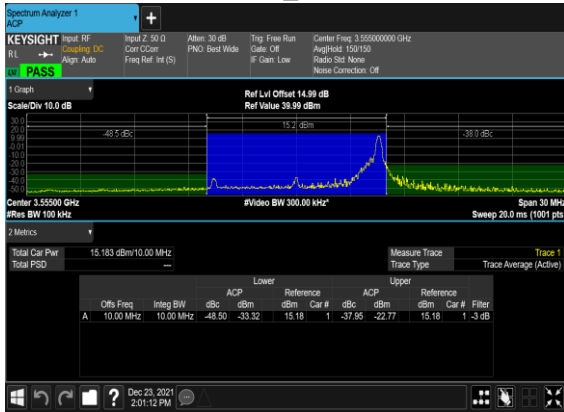

N48(10M)_CP-s-OFDM_QPSK_Outer_Full_ Low_CH

N48(10M)_CP-s-OFDM_QPSK_Edge_1RB_Left_ Low_CH

N48(10M)_CP-s-OFDM_QPSK_Edge_1RB_Right_ Low_CH

N48(10M)_CP-s-OFDM_QPSK_Outer_Full_ Mid_CH

N48(10M)_CP-s-OFDM_QPSK_Edge_1RB_Left_ Mid_CH