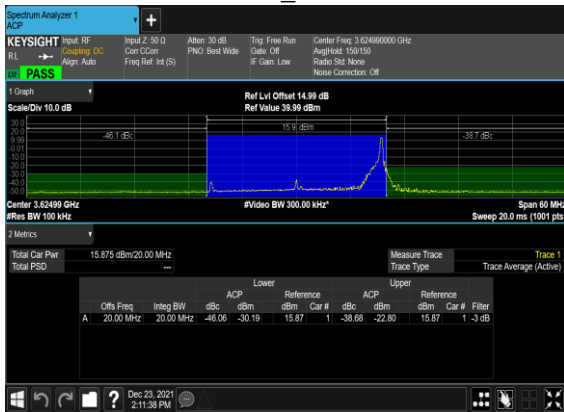

N48(20M)_CP-s-OFDM_QPSK_Edge_1RB_Left_Low_CH

N48(20M)_CP-s-OFDM_QPSK_Edge_1RB_Right_Low_CH

N48(20M)_CP-s-OFDM_QPSK_Outer_Full_Mid_CH

N48(20M)_CP-s-OFDM_QPSK_Edge_1RB_Left_Mid_CH

N48(20M)_CP-s-OFDM_QPSK_Edge_1RB_Right_Mid_CH