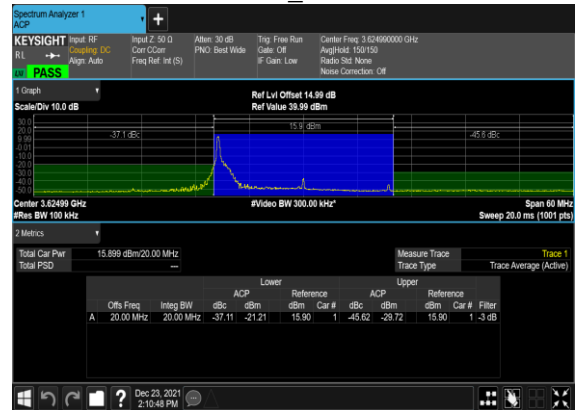

N48(20M)_CP-s-OFDM_QPSK_Edge_1RB_Left_Low_CH

N48(20M)_CP-s-OFDM_QPSK_Edge_1RB_Right_Low_CH

N48(20M)_CP-s-OFDM_QPSK_Outer_Full_Mid_CH

N48(20M)_CP-s-OFDM_QPSK_Edge_1RB_Left_Mid_CH

N48(20M)_CP-s-OFDM_QPSK_Edge_1RB_Right_Mid_CH