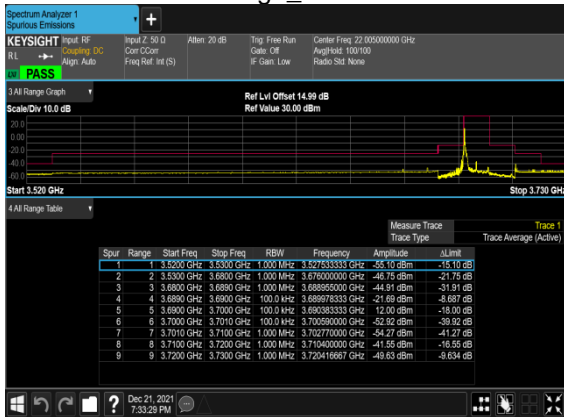

N48(10M)_CP-OFDM_QPSK_Edge_1RB_Right_

Mid_CH

N48(10M)_CP-OFDM_QPSK_Outer_Full_

Mid_CH

N48(10M)_CP-OFDM_QPSK_Edge_1RB_Left_High_CH

N48(10M)_CP-OFDM_QPSK_Edge_1RB_Right_High_CH

N48(10M)_CP-OFDM_QPSK_Outer_Full_High_CH