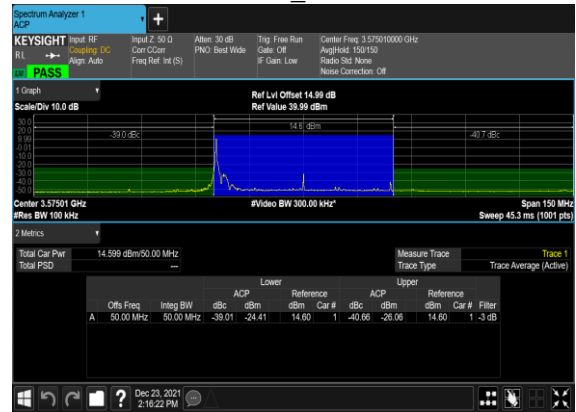

N48(20M)_CP-s-OFDM_QPSK_Outer_Full_High_CH

N48(20M)_CP-s-OFDM_QPSK_Edge_1RB_Left_High_CH

N48(20M)_CP-s-OFDM_QPSK_Edge_1RB_Right_High_CH

N48(50M)_CP-s-OFDM_QPSK_Outer_Full_ Low_CH

N48(50M)_CP-s-OFDM_QPSK_Edge_1RB_Left_ Low_CH