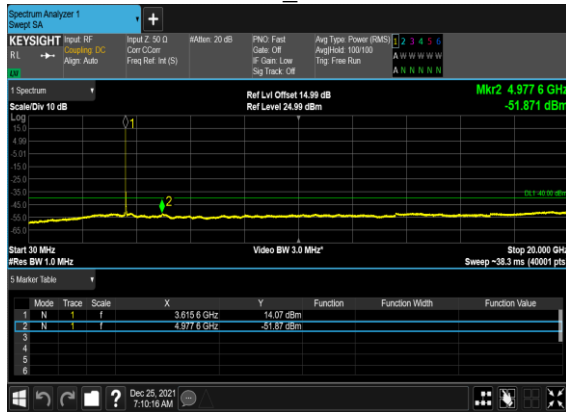

N48(20M)_CP-OFDM_QPSK_Edge_1RB_Right_ Low_CH

N48(20M)_CP-OFDM_QPSK_Edge_1RB_Right_ Low_CH

N48(20M)_CP-OFDM_QPSK_Outer_Full_Low_CH

N48(20M)_CP-OFDM_QPSK_Outer_Full_Low_CH

N48(20M)_CP-OFDM_QPSK_Edge_1RB_Left_Mid_CH