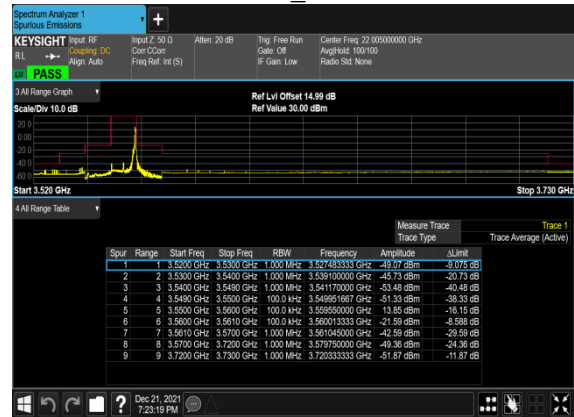

N48(10M)_CP-OFDM_QPSK_Edge_1RB_Right_

N48(10M)_CP-OFDM_QPSK_Edge_1RB_Left_

Low_CH