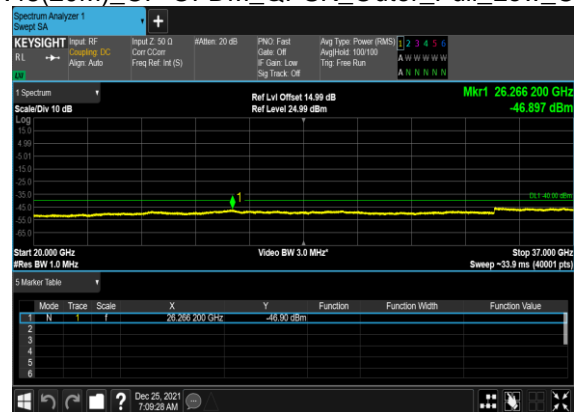

N48(20M)_CP-OFDM_QPSK_Edge_1RB_Right_ Low_CH

N48(20M)_CP-OFDM_QPSK_Edge_1RB_Right_ Low_CH

N48(20M)_CP-OFDM_QPSK_Outer_Full_Low_CH

N48(20M)_CP-OFDM_QPSK_Outer_Full_Low_CH

N48(20M)_CP-OFDM_QPSK_Edge_1RB_Left_Mid_CH