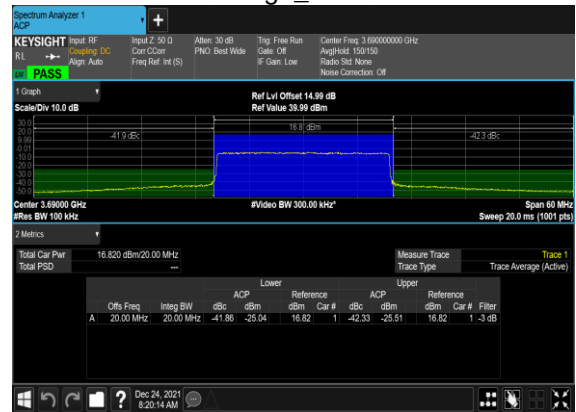

N48(20M)_CP-s-OFDM_QPSK_Outer_Full_High_CH