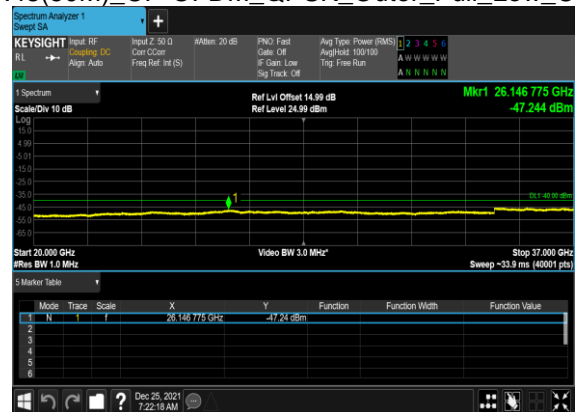

N48(50M)_CP-OFDM_QPSK_Outer_Full_Low_CH