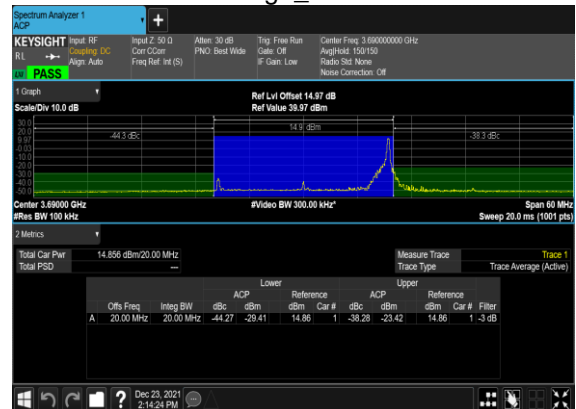

N48(20M)_CP-s-OFDM_QPSK_Edge_1RB_Right_High_CH