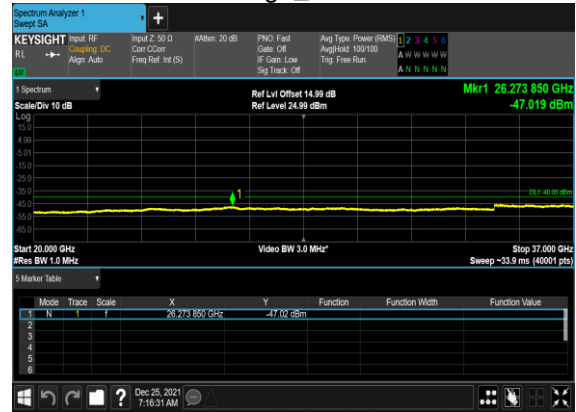

N48(20M)_CP-OFDM_QPSK_Edge_1RB_Left_High_CH

N48(20M)_CP-OFDM_QPSK_Edge_1RB_Left_High_CH

N48(20M)_CP-OFDM_QPSK_Edge_1RB_Right_High_CH

N48(20M)_CP-OFDM_QPSK_Edge_1RB_Right_High_CH

N48(20M)_CP-OFDM_QPSK_Outer_Full_High_CH