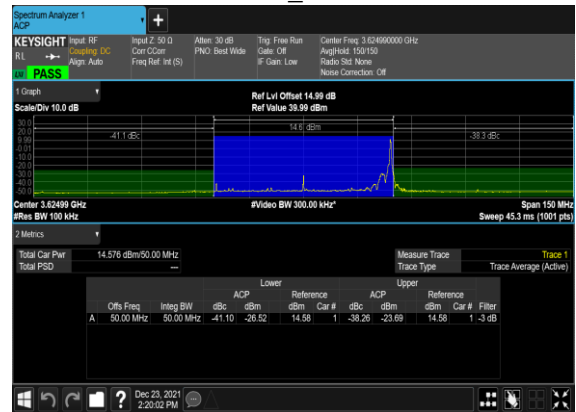

N48(50M)_CP-s-OFDM_QPSK_Edge_1RB_Right_ Mid_CH