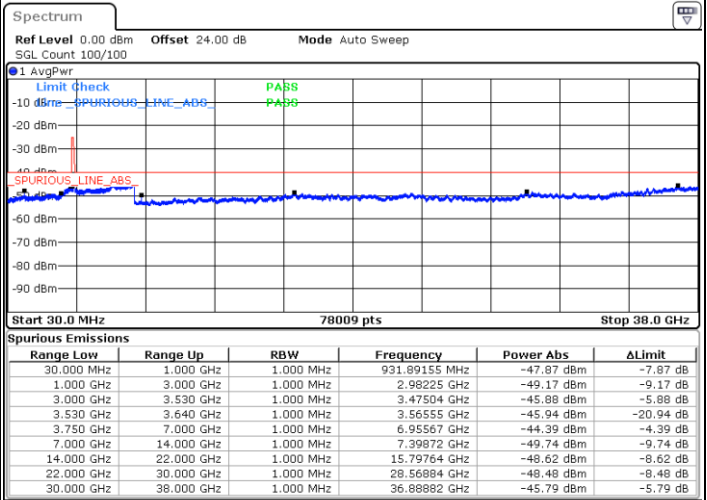

Lowest Channel / 1RBmax

Date: 16.APR.2020 00:19:20

Date: 16.APR.2020 00:37:21

Lowest Channel / FullIRB

N/A

Date: 16.APR.2020 00:28:20

LTE Band 48 / 10MHz

QPSK

MiddleChannel / 1RB0

Middle Channel / 1RBmax

Date: 16.APR.2020 00:20:20

Date: 16.APR.2020 00:38:21

Middle Channel / FullIRB

N/A

Date: 16.APR.2020 00:29:20

LTE Band 48 / 10MHz

QPSK

Highest Channel / 1RB0

Highest Channel / 1RBmax

Date: 16.APR.2020 00:25:20

Date: 16.APR.2020 00:43:20

Highest Channel / FullIRB

N/A

Date: 16.APR.2020 00:34:20

LTE Band 48 / 15MHz

QPSK

Lowest Channel / 1RB0

Lowest Channel / 1RBmax

Date: 16.APR.2020 00:44:22

Date: 16.APR.2020 01:02:22

Lowest Channel / FullIRB

N/A