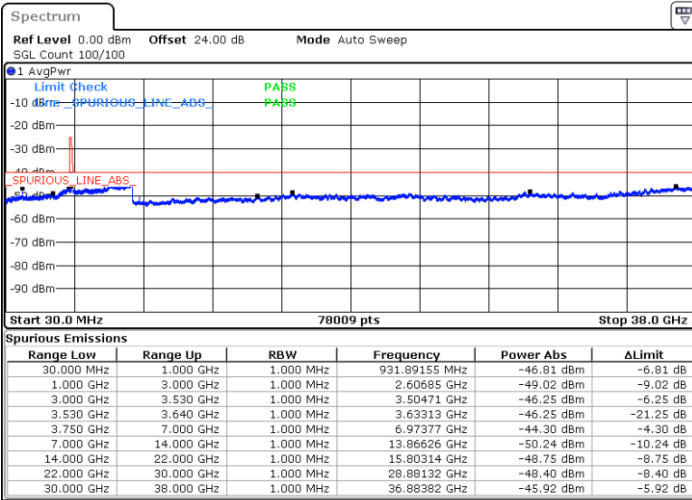

N/A

Date: 16.APR.2020 00:27:20

LTE Band 48 / 10MHz

16QAM

MiddleChannel / 1RB0

Middle Channel / 1RBmax

Date: 16.APR.2020 00:21:19

Date: 16.APR.2020 00:39:20

Middle Channel / FullIRB

N/A

Date: 16.APR.2020 00:30:20

LTE Band 48 / 10MHz

16QAM

Highest Channel / 1RB0

Highest Channel / 1RBmax

Date: 16.APR.2020 00:24:19

Date: 16.APR.2020 00:42:20

Highest Channel / FullIRB

N/A

Date: 16.APR.2020 00:33:20

LTE Band 48 / 15MHz

16QAM

Lowest Channel / 1RB0

Lowest Channel / 1RBmax