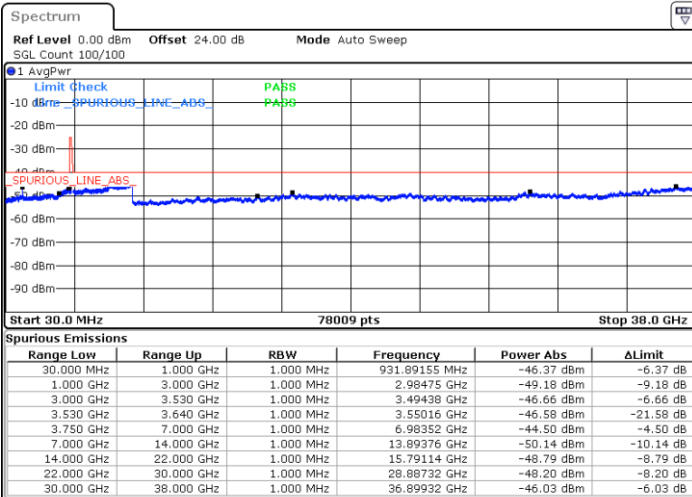

Date: 16.APR.2020 00:53:23

LTE Band 48 / 15MHz

QPSK

Middle Channel / 1RB0

Middle Channel / 1RBmax

Date: 16.APR.2020 00:49:22

Date: 16.APR.2020 01:07:22

Middle Channel / FullIRB

N/A

Date: 16.APR.2020 00:58:22

LTE Band 48 / 15MHz

QPSK

Highest Channel / 1RB0

Highest Channel / 1RBmax

Date: 16.APR.2020 00:50:22

Date: 16.APR.2020 01:08:23

Highest Channel / FullIRB

N/A

Date: 16.APR.2020 00:59:22

LTE Band 48 / 20MHz

QPSK

Lowest Channel / 1RB0

Lowest Channel / 1RBmax

Date: 16.APR.2020 01:22:26

Date: 16.APR.2020 01:31:28

Lowest Channel / FullIRB

N/A

Date: 16.APR.2020 01:13:26

LTE Band 48 / 20MHz

QPSK

Middle Channel / 1RB0

Middle Channel / 1RBmax