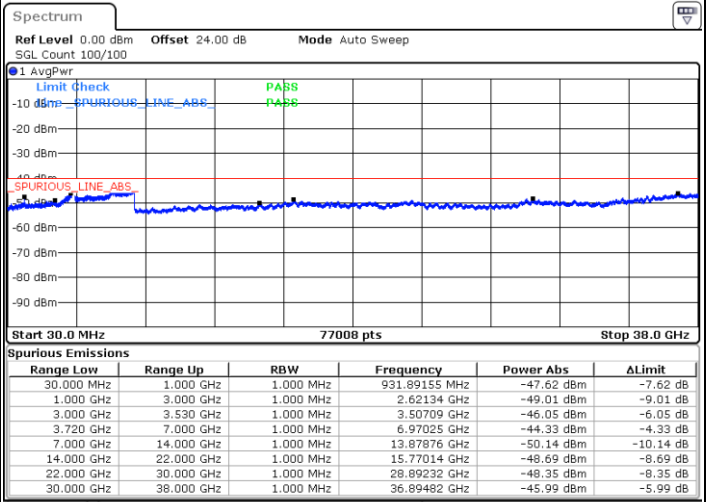

Highest Channel / 1RB0

Highest Channel / 1RBmax

Date: 16.APR.2020 00:51:22

Date: 16.APR.2020 01:09:23

Highest Channel / FullIRB

N/A

Date: 16.APR.2020 01:00:22

LTE Band 48 / 20MHz

16QAM

Lowest Channel / 1RB0

Lowest Channel / 1RBmax

Date: 16.APR.2020 01:21:26

Date: 16.APR.2020 01:30:27

Lowest Channel / FullIRB

N/A

Date: 16.APR.2020 01:12:25

LTE Band 48 / 20MHz

16QAM

Middle Channel / 1RB0

Middle Channel / 1RBmax

Date: 16.APR.2020 01:24:26

Date: 16.APR.2020 01:33:27

Middle Channel / FullIRB

N/A

Date: 16.APR.2020 01:15:25

LTE Band 48 / 20MHz

16QAM

Highest Channel / 1RB0

Highest Channel / 1RBmax

Date: 16.APR.2020 01:27:26

Date: 16.APR.2020 01:36:27

Highest Channel / FullIRB