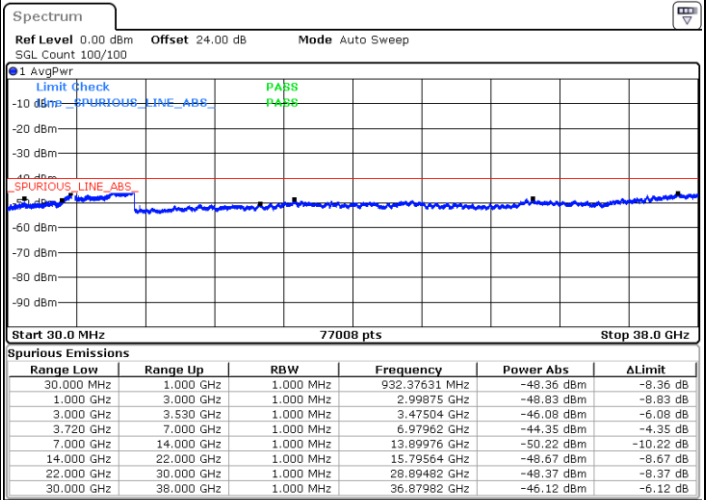

Highest Channel / FullIRB

N/A

Date: 16.APR.2020 00:59:22

LTE Band 48 / 20MHz

QPSK

Lowest Channel / 1RB0

Lowest Channel / 1RBmax

Date: 16.APR.2020 01:22:26

Date: 16.APR.2020 01:31:28

Lowest Channel / FullIRB

N/A

Date: 16.APR.2020 01:13:26

LTE Band 48 / 20MHz

QPSK

Middle Channel / 1RB0

Middle Channel / 1RBmax

Date: 16.APR.2020 01:23:26

Date: 16.APR.2020 01:32:28

Middle Channel / FullIRB

N/A

Date: 16.APR.2020 01:14:26

LTE Band 48 / 20MHz

QPSK

Highest Channel / 1RB0

Highest Channel / 1RBmax

Date: 16.APR.2020 01:28:27

Date: 16.APR.2020 01:37:27

Highest Channel / FullIRB

N/A

Date: 16.APR.2020 01:19:25

LTE Band 48 / 5MHz

16QAM