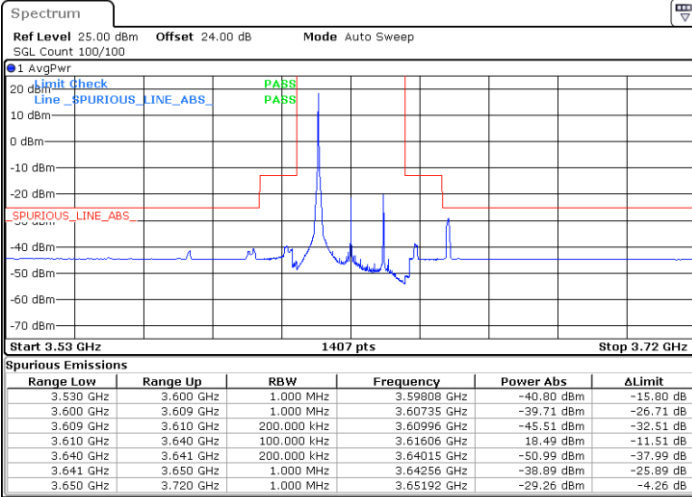

LTE Band 48 / 20MHz

64QAM

Middle Channel / 1RB0

Middle Channel / 1RBmax

Date: 15.APR.2020 23:33:24

Date: 15.APR.2020 23:45:17

Middle Channel / FullIRB

N/A

Date: 15.APR.2020 23:21:32

LTE Band 48 / 20MHz

64QAM

Highest Channel / 1RB0

Highest Channel / 1RBmax

Date: 15.APR.2020 23:34:43

Date: 15.APR.2020 23:46:36

Highest Channel / FullIRB