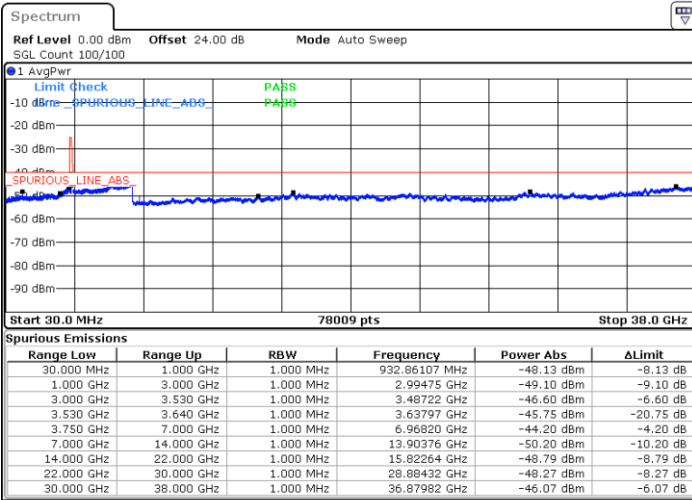

Lowest Channel / 1RB0

Lowest Channel / 1RBmax

Date: 15.APR.2020 23:51:16

Date: 16.APR.2020 00:09:17

Lowest Channel / FullIRB

N/A

Date: 16.APR.2020 00:00:17

LTE Band 48 / 5MHz

16QAM

Middle Channel / 1RB0

Middle Channel / 1RBmax

Date: 15.APR.2020 23:54:16

Date: 16.APR.2020 00:12:17

Middle Channel / FullIRB

N/A

Date: 16.APR.2020 00:03:17

LTE Band 48 / 5MHz

16QAM

Highest Channel / 1RB0

Highest Channel / 1RBmax

Date: 15.APR.2020 23:57:16

Date: 16.APR.2020 00:15:17

Highest Channel / FullIRB

N/A

Date: 16.APR.2020 00:06:16

LTE Band 48 / 10MHz

16QAM

Lowest Channel / 1RB0

Lowest Channel / 1RBmax

Date: 16.APR.2020 00:18:19

Date: 16.APR.2020 00:36:21

Lowest Channel / FullIRB