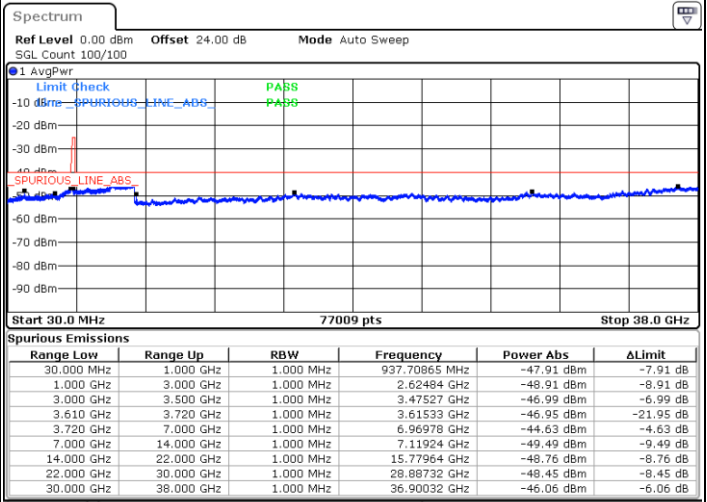

LTE Band 48 / 5MHz

16QAM

Highest Channel / 1RB0

Highest Channel / 1RBmax

Date: 15.APR.2020 23:57:16

Date: 16.APR.2020 00:15:17

Highest Channel / FullIRB

N/A

Date: 16.APR.2020 00:06:16

LTE Band 48 / 10MHz

16QAM

Lowest Channel / 1RB0

Lowest Channel / 1RBmax

Date: 16.APR.2020 00:18:19

Date: 16.APR.2020 00:36:21

Lowest Channel / FullIRB

N/A

Date: 16.APR.2020 00:27:20

LTE Band 48 / 10MHz

16QAM

MiddleChannel / 1RB0

Middle Channel / 1RBmax

Date: 16.APR.2020 00:21:19

Date: 16.APR.2020 00:39:20

Middle Channel / FullIRB

N/A

Date: 16.APR.2020 00:30:20

LTE Band 48 / 10MHz

16QAM

Highest Channel / 1RB0

Highest Channel / 1RBmax

Date: 16.APR.2020 00:24:19