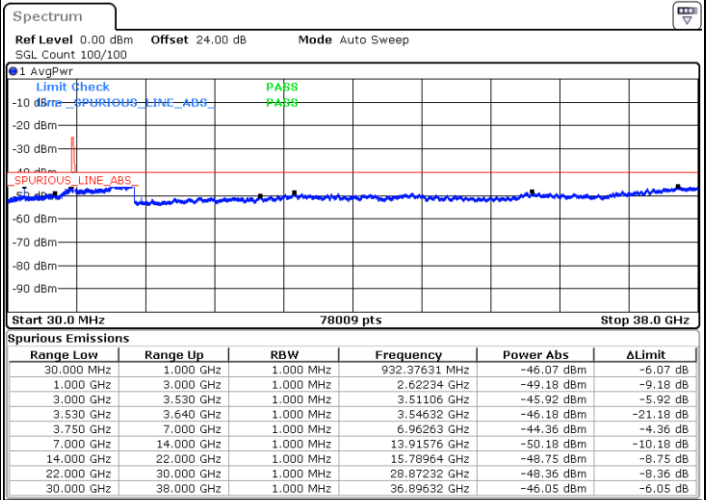

Date: 16.APR.2020 00:45:23

Date: 16.APR.2020 01:03:23

Lowest Channel / FullIRB

N/A

Date: 16.APR.2020 00:54:23

LTE Band 48 / 15MHz

16QAM

Middle Channel / 1RB0

Middle Channel / 1RBmax

Date: 16.APR.2020 00:48:22

Date: 16.APR.2020 01:06:23

Middle Channel / FullIRB

N/A

Date: 16.APR.2020 00:57:22

LTE Band 48 / 15MHz

16QAM

Highest Channel / 1RB0

Highest Channel / 1RBmax

Date: 16.APR.2020 00:51:22

Date: 16.APR.2020 01:09:23

Highest Channel / FullIRB

N/A

Date: 16.APR.2020 01:00:22

LTE Band 48 / 20MHz