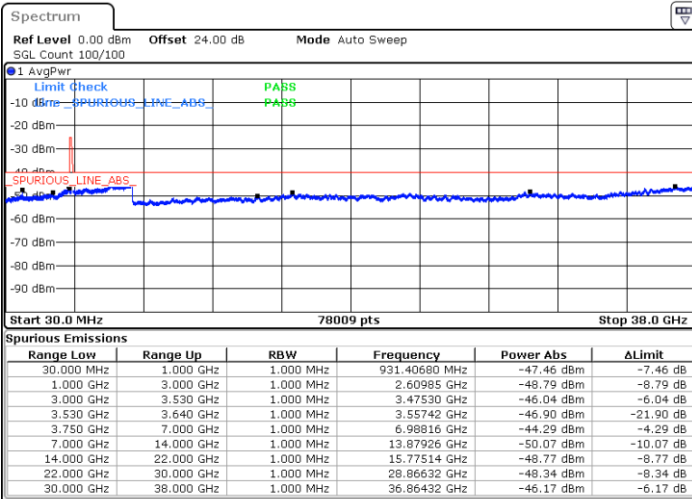

Middle Channel / 1RBmax

Date: 16.APR.2020 00:48:22

Date: 16.APR.2020 01:06:23

Middle Channel / FullIRB

N/A

Date: 16.APR.2020 00:57:22

LTE Band 48 / 15MHz

16QAM

Highest Channel / 1RB0

Highest Channel / 1RBmax

Date: 16.APR.2020 00:51:22

Date: 16.APR.2020 01:09:23

Highest Channel / FullIRB

N/A

Date: 16.APR.2020 01:00:22

LTE Band 48 / 20MHz

16QAM

Lowest Channel / 1RB0

Lowest Channel / 1RBmax

Date: 16.APR.2020 01:21:26

Date: 16.APR.2020 01:30:27

Lowest Channel / FullIRB

N/A

Date: 16.APR.2020 01:12:25