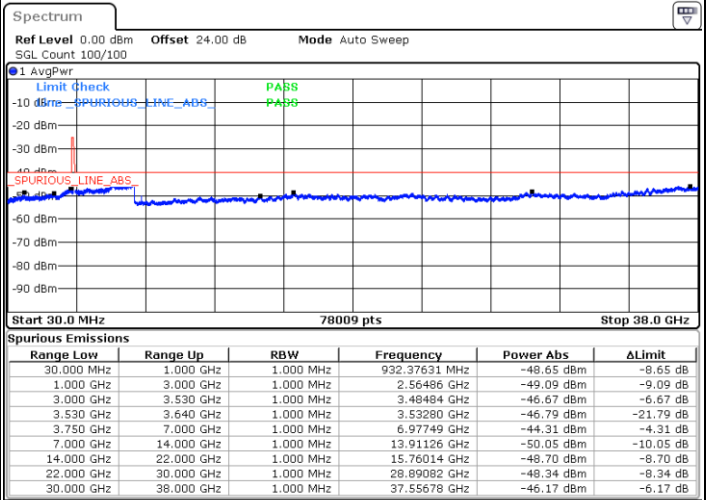

Lowest Channel / 1RB0

Lowest Channel / 1RBmax

Date: 15.APR.2020 23:51:16

Date: 16.APR.2020 00:09:17

Lowest Channel / FullIRB

N/A

Date: 16.APR.2020 00:00:17

LTE Band 48 / 5MHz

LTE Band 48 / 5MHz

16QAM

Highest Channel / 1RB0

Highest Channel / 1RBmax

Date: 15.APR.2020 23:57:16

Date: 16.APR.2020 00:15:17

Highest Channel / FullIRB

N/A

Date: 16.APR.2020 00:06:16

LTE Band 48 / 10MHz

16QAM

Lowest Channel / 1RB0

Lowest Channel / 1RBmax

Date: 16.APR.2020 00:18:19

Date: 16.APR.2020 00:36:21

Lowest Channel / FullIRB