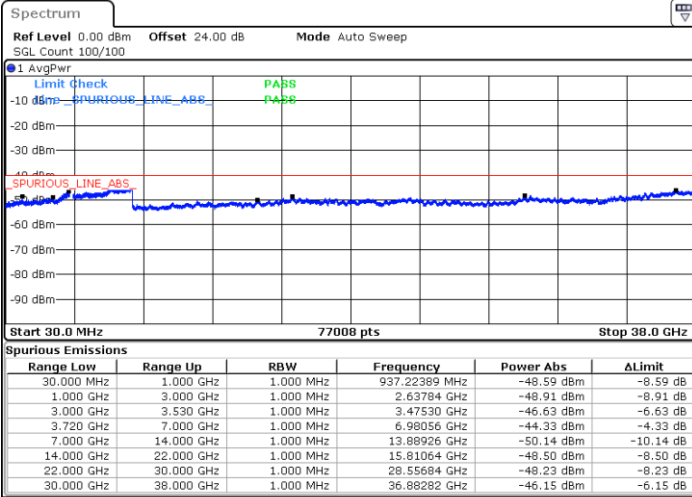

Date: 15.APR.2020 23:21:32

LTE Band 48 / 20MHz

64QAM

Highest Channel / 1RB0

Highest Channel / 1RBmax

Date: 15.APR.2020 23:34:43

Date: 15.APR.2020 23:46:36

Highest Channel / FullIRB

N/A

Date: 15.APR.2020 23:22:51

Conducted Spurious Emission

LTE Band 48 / 5MHz

QPSK

Middle Channel / 1RB0

Middle Channel / 1RBmax

Date: 15.APR.2020 23:55:16

Date: 16.APR.2020 00:13:17

Middle Channel / FullIRB

N/A

Date: 16.APR.2020 00:04:16

LTE Band 48 / 5MHz

QPSK

Highest Channel / 1RB0

Highest Channel / 1RBmax

Date: 15.APR.2020 23:56:16

Date: 16.APR.2020 00:14:17

Highest Channel / FullIRB

N/A

Date: 16.APR.2020 00:05:16

LTE Band 48 / 10MHz

QPSK

Lowest Channel / 1RB0