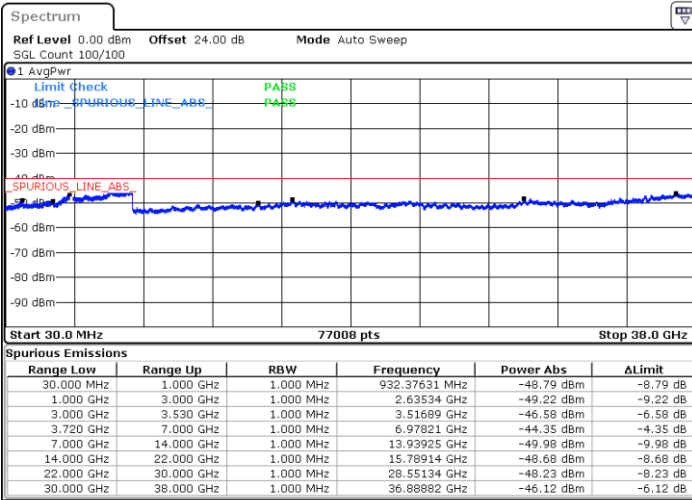

Date: 16.APR.2020 00:42:20

Highest Channel / FullIRB

N/A

Date: 16.APR.2020 00:33:20

LTE Band 48 / 15MHz

16QAM

Lowest Channel / 1RB0

Lowest Channel / 1RBmax

Date: 16.APR.2020 00:45:23

Date: 16.APR.2020 01:03:23

Lowest Channel / FullIRB

N/A

Date: 16.APR.2020 00:54:23

LTE Band 48 / 15MHz

16QAM

Middle Channel / 1RB0

Middle Channel / 1RBmax

Date: 16.APR.2020 00:48:22

Date: 16.APR.2020 01:06:23

Middle Channel / FullIRB

N/A

Date: 16.APR.2020 00:57:22

LTE Band 48 / 15MHz

16QAM

Highest Channel / 1RB0

Highest Channel / 1RBmax

Date: 16.APR.2020 00:51:22

Date: 16.APR.2020 01:09:23

Highest Channel / FullIRB

N/A

Date: 16.APR.2020 01:00:22

LTE Band 48 / 20MHz