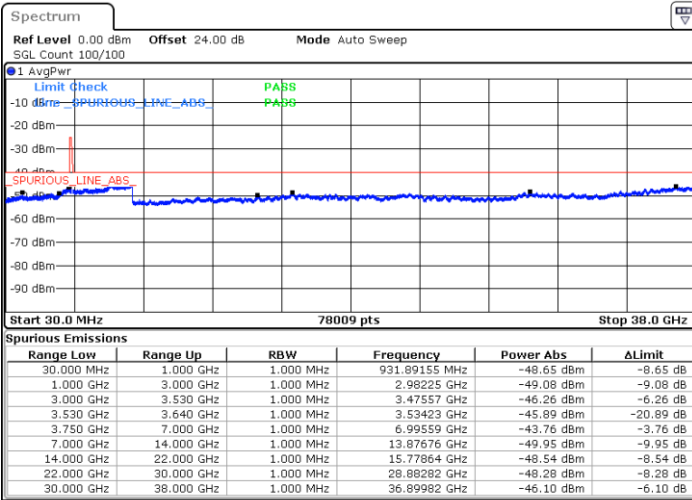

Date: 16.APR.2020 00:42:20

Highest Channel / FullIRB

N/A

Date: 16.APR.2020 00:33:20

LTE Band 48 / 15MHz

16QAM

Lowest Channel / 1RB0

Lowest Channel / 1RBmax

Date: 16.APR.2020 00:45:23

Date: 16.APR.2020 01:03:23

Lowest Channel / FullIRB

N/A

Date: 16.APR.2020 00:54:23

LTE Band 48 / 15MHz

16QAM

Middle Channel / 1RB0

Middle Channel / 1RBmax

Date: 16.APR.2020 00:48:22

Date: 16.APR.2020 01:06:23

Middle Channel / FullIRB

N/A

Date: 16.APR.2020 00:57:22

LTE Band 48 / 15MHz

16QAM

Highest Channel / 1RB0

Highest Channel / 1RBmax

Date: 16.APR.2020 00:51:22

Date: 16.APR.2020 01:09:23

Highest Channel / FullIRB

N/A

Date: 16.APR.2020 01:00:22

LTE Band 48 / 20MHz