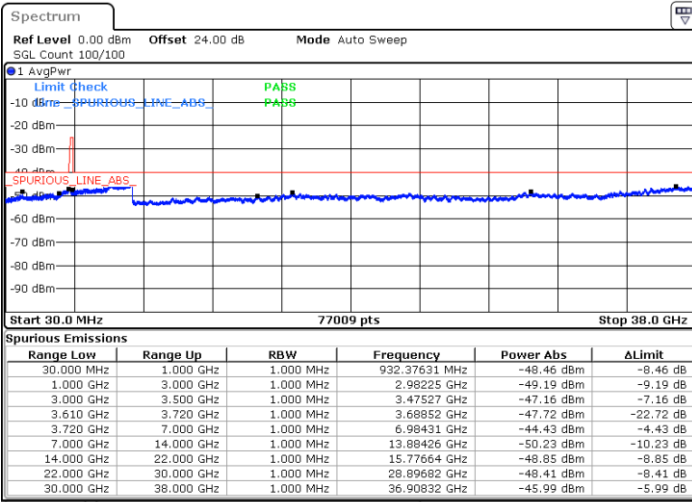

Highest Channel / 1RBmax

Date: 16.APR.2020 01:28:27

Date: 16.APR.2020 01:37:27

Highest Channel / FullIRB

N/A

Date: 16.APR.2020 01:19:25

LTE Band 48 / 5MHz

16QAM

Lowest Channel / 1RB0

Lowest Channel / 1RBmax

Date: 15.APR.2020 23:51:16

Date: 16.APR.2020 00:09:17

Lowest Channel / FullIRB

N/A

Date: 16.APR.2020 00:00:17

LTE Band 48 / 5MHz

LTE Band 48 / 5MHz

16QAM

Highest Channel / 1RB0

Highest Channel / 1RBmax

Date: 15.APR.2020 23:57:16

Date: 16.APR.2020 00:15:17

Highest Channel / FullIRB

N/A