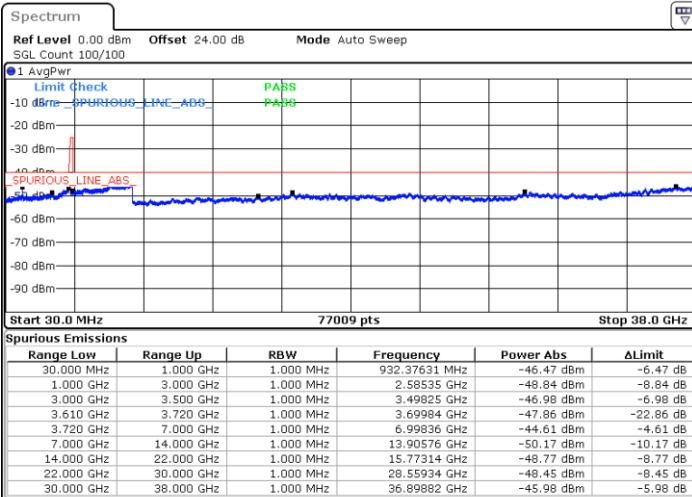

Middle Channel / FullIRB

N/A

Date: 16.APR.2020 00:30:20

LTE Band 48 / 10MHz

16QAM

Highest Channel / 1RB0

Highest Channel / 1RBmax

Date: 16.APR.2020 00:24:19

Date: 16.APR.2020 00:42:20

Highest Channel / FullIRB

N/A

Date: 16.APR.2020 00:33:20

LTE Band 48 / 15MHz

16QAM

Lowest Channel / 1RB0

Lowest Channel / 1RBmax

Date: 16.APR.2020 00:45:23

Date: 16.APR.2020 01:03:23

Lowest Channel / FullIRB

N/A

Date: 16.APR.2020 00:54:23

LTE Band 48 / 15MHz

16QAM

Middle Channel / 1RB0