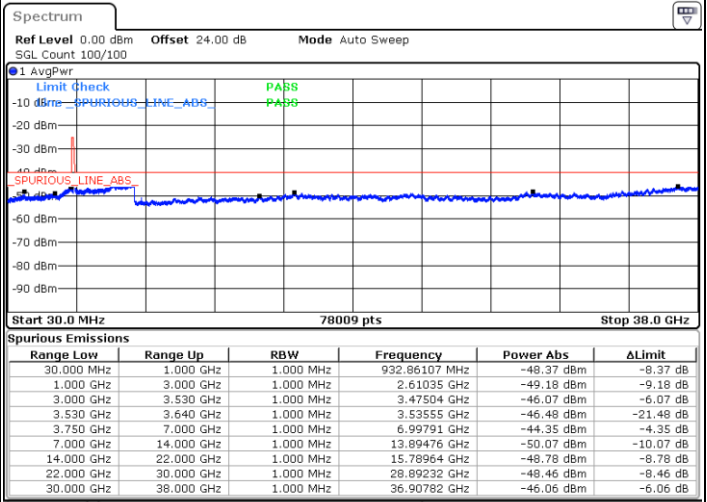

LTE Band 48 / 20MHz

16QAM

Middle Channel / 1RB0

Middle Channel / 1RBmax

Date: 16.APR.2020 01:24:26

Date: 16.APR.2020 01:33:27

Middle Channel / FullIRB

N/A

Date: 16.APR.2020 01:15:25

LTE Band 48 / 20MHz

16QAM

Highest Channel / 1RB0

Highest Channel / 1RBmax

Date: 16.APR.2020 01:27:26

Date: 16.APR.2020 01:36:27

Highest Channel / FullIRB

N/A

Date: 16.APR.2020 01:18:25

LTE Band 48 / 5MHz

64QAM

Lowest Channel / 1RB0

Lowest Channel / 1RBmax

Date: 15.APR.2020 23:52:16

Date: 16.APR.2020 00:10:17