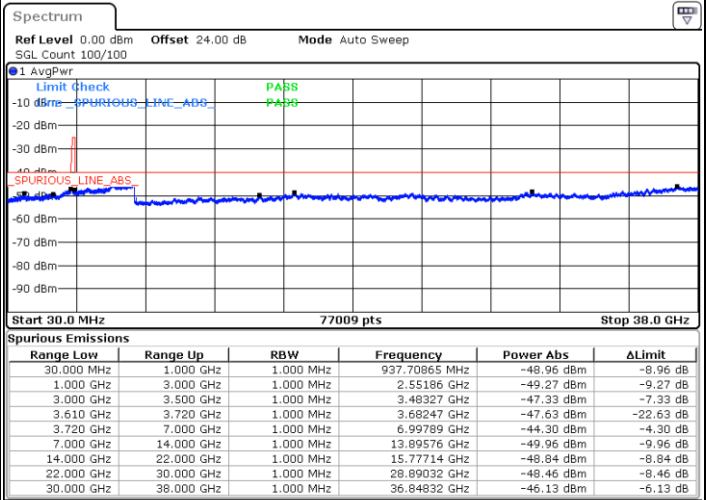

Date: 16.APR.2020 01:15:25

LTE Band 48 / 20MHz

16QAM

Highest Channel / 1RB0

Highest Channel / 1RBmax

Date: 16.APR.2020 01:27:26

Date: 16.APR.2020 01:36:27

Highest Channel / FullIRB

N/A

Date: 16.APR.2020 01:18:25

LTE Band 48 / 5MHz

64QAM

Lowest Channel / 1RB0

Lowest Channel / 1RBmax

Date: 15.APR.2020 23:52:16

Date: 16.APR.2020 00:10:17