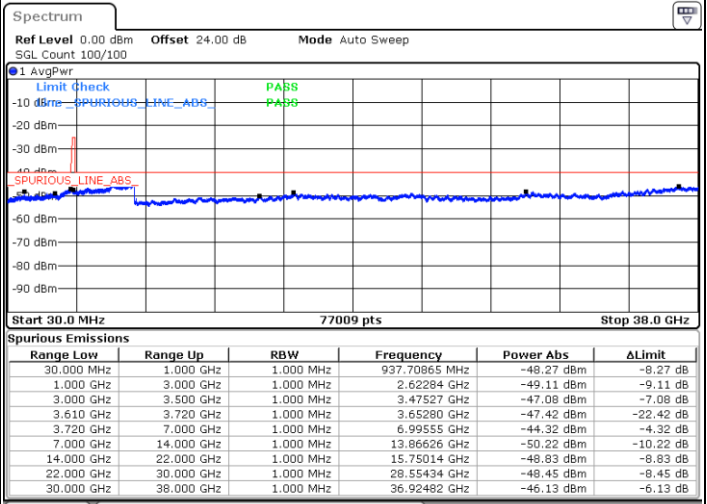

Date: 16.APR.2020 01:23:26

Date: 16.APR.2020 01:32:28

Middle Channel / FullIRB

N/A

Date: 16.APR.2020 01:14:26

LTE Band 48 / 20MHz

QPSK

Highest Channel / 1RB0

Highest Channel / 1RBmax

Date: 16.APR.2020 01:28:27

Date: 16.APR.2020 01:37:27

Highest Channel / FullIRB

N/A

Date: 16.APR.2020 01:19:25

LTE Band 48 / 5MHz

16QAM

Lowest Channel / 1RB0

Lowest Channel / 1RBmax

Date: 15.APR.2020 23:51:16

Date: 16.APR.2020 00:09:17

Lowest Channel / FullIRB

N/A

Date: 16.APR.2020 00:00:17

LTE Band 48 / 5MHz