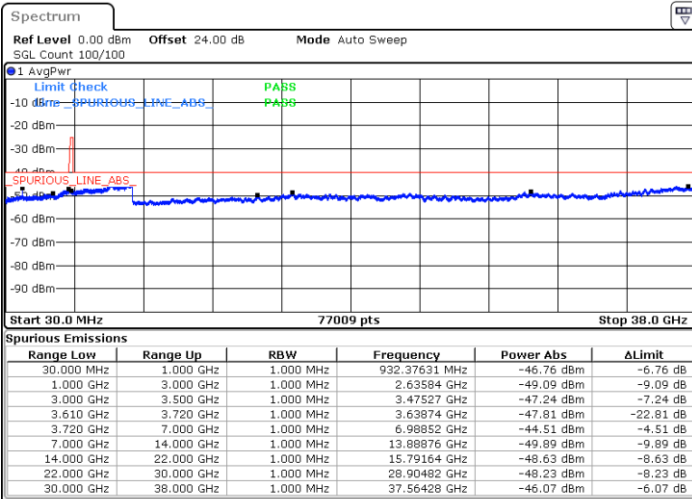

LTE Band 48 / 5MHz

16QAM

Highest Channel / 1RB0

Highest Channel / 1RBmax

Date: 15.APR.2020 23:57:16

Date: 16.APR.2020 00:15:17

Highest Channel / FullIRB

N/A

Date: 16.APR.2020 00:06:16

LTE Band 48 / 10MHz

16QAM

Lowest Channel / 1RB0

Lowest Channel / 1RBmax

Date: 16.APR.2020 00:18:19

Date: 16.APR.2020 00:36:21

Lowest Channel / FullIRB

N/A

Date: 16.APR.2020 00:27:20

LTE Band 48 / 10MHz

16QAM

MiddleChannel / 1RB0

Middle Channel / 1RBmax

Date: 16.APR.2020 00:21:19

Date: 16.APR.2020 00:39:20

Middle Channel / FullIRB

N/A

Date: 16.APR.2020 00:30:20

LTE Band 48 / 10MHz

16QAM

Highest Channel / 1RB0

Highest Channel / 1RBmax

Date: 16.APR.2020 00:24:19