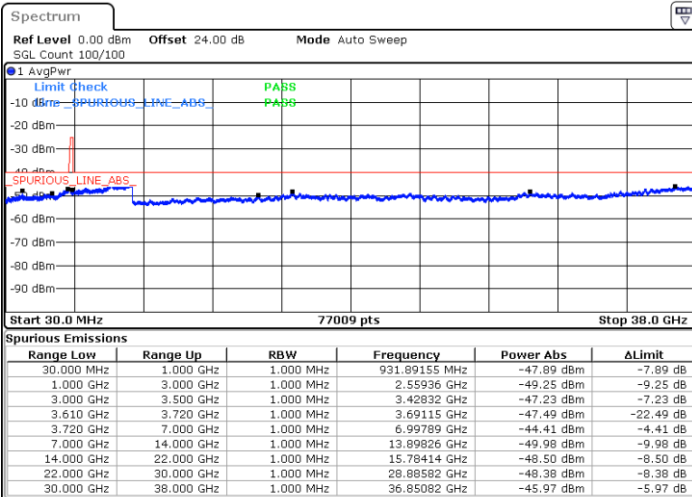

QPSK

Highest Channel / 1RB0

Highest Channel / 1RBmax

Date: 16.APR.2020 00:25:20

Date: 16.APR.2020 00:43:20

Highest Channel / FullIRB

N/A

Date: 16.APR.2020 00:34:20

LTE Band 48 / 15MHz

QPSK

Lowest Channel / 1RB0

Lowest Channel / 1RBmax

Date: 16.APR.2020 00:44:22

Date: 16.APR.2020 01:02:22

Lowest Channel / FullIRB

N/A

Date: 16.APR.2020 00:53:23

LTE Band 48 / 15MHz

QPSK

Middle Channel / 1RB0

Middle Channel / 1RBmax

Date: 16.APR.2020 00:49:22

Date: 16.APR.2020 01:07:22

Middle Channel / FullIRB

N/A

Date: 16.APR.2020 00:58:22

LTE Band 48 / 15MHz

QPSK

Highest Channel / 1RB0

Highest Channel / 1RBmax

Date: 16.APR.2020 00:50:22

Date: 16.APR.2020 01:08:23