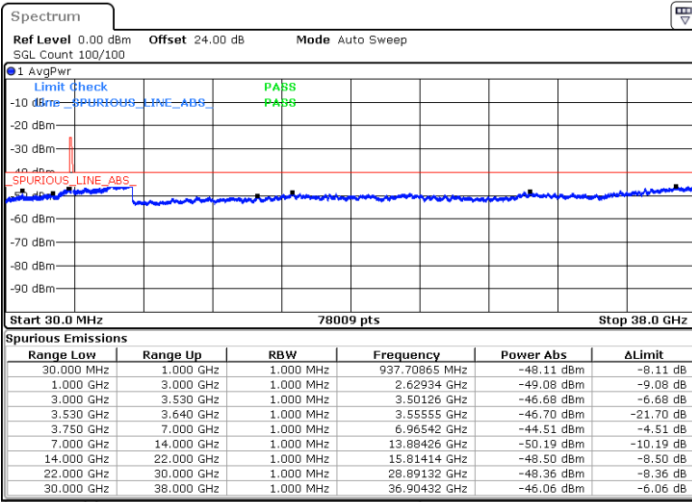

Date: 16.APR.2020 00:13:17

Middle Channel / FullIRB

N/A

Date: 16.APR.2020 00:04:16

LTE Band 48 / 5MHz

QPSK

Highest Channel / 1RB0

Highest Channel / 1RBmax

Date: 15.APR.2020 23:56:16

Date: 16.APR.2020 00:14:17

Highest Channel / FullIRB

N/A

Date: 16.APR.2020 00:05:16

LTE Band 48 / 10MHz

QPSK

Lowest Channel / 1RB0

Lowest Channel / 1RBmax

Date: 16.APR.2020 00:19:20

Date: 16.APR.2020 00:37:21

Lowest Channel / FullIRB

N/A

Date: 16.APR.2020 00:28:20

LTE Band 48 / 10MHz

QPSK