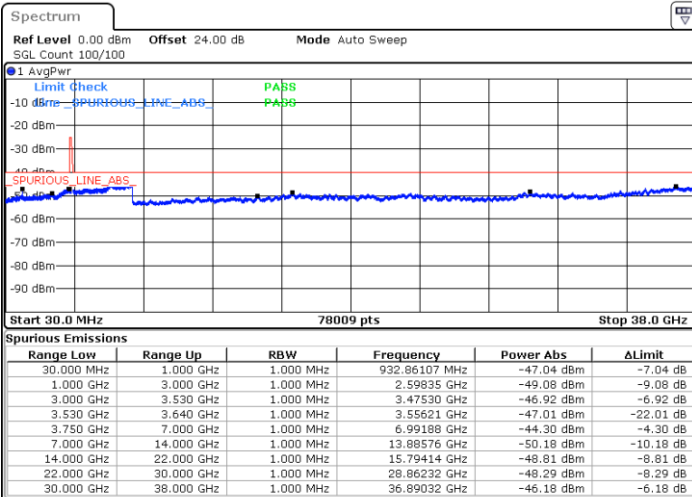

N/A

Date: 16.APR.2020 00:27:20

LTE Band 48 / 10MHz

16QAM

MiddleChannel / 1RB0

Middle Channel / 1RBmax

Date: 16.APR.2020 00:21:19

Date: 16.APR.2020 00:39:20

Middle Channel / FullIRB

N/A

Date: 16.APR.2020 00:30:20

LTE Band 48 / 10MHz

16QAM

Highest Channel / 1RB0

Highest Channel / 1RBmax

Date: 16.APR.2020 00:24:19

Date: 16.APR.2020 00:42:20

Highest Channel / FullIRB

N/A

Date: 16.APR.2020 00:33:20

LTE Band 48 / 15MHz

16QAM

Lowest Channel / 1RB0

Lowest Channel / 1RBmax