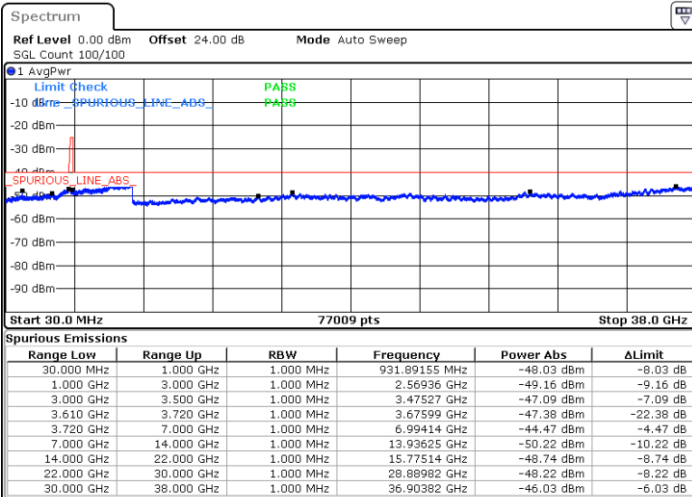

Date: 15.APR.2020 23:56:16

Date: 16.APR.2020 00:14:17

Highest Channel / FullIRB

N/A

Date: 16.APR.2020 00:05:16

LTE Band 48 / 10MHz

QPSK

Lowest Channel / 1RB0

Lowest Channel / 1RBmax

Date: 16.APR.2020 00:19:20

Date: 16.APR.2020 00:37:21

Lowest Channel / FullIRB

N/A

Date: 16.APR.2020 00:28:20

LTE Band 48 / 10MHz

QPSK

MiddleChannel / 1RB0

Middle Channel / 1RBmax

Date: 16.APR.2020 00:20:20

Date: 16.APR.2020 00:38:21

Middle Channel / FullIRB

N/A

Date: 16.APR.2020 00:29:20

LTE Band 48 / 10MHz

QPSK

Highest Channel / 1RB0

Highest Channel / 1RBmax

Date: 16.APR.2020 00:25:20

Date: 16.APR.2020 00:43:20

Highest Channel / FullIRB

N/A

Date: 16.APR.2020 00:34:20