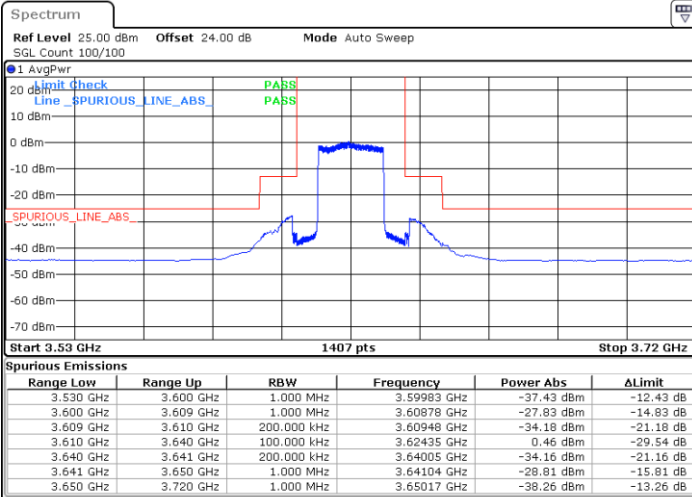

LTE Band 48 / 20MHz

64QAM

Middle Channel / 1RB0

Middle Channel / 1RBmax

Date: 15.APR.2020 23:33:24

Date: 15.APR.2020 23:45:17

Middle Channel / FullIRB

N/A

Date: 15.APR.2020 23:21:32

LTE Band 48 / 20MHz

64QAM

Highest Channel / 1RB0

Highest Channel / 1RBmax

Date: 15.APR.2020 23:34:43

Date: 15.APR.2020 23:46:36

Highest Channel / FullIRB