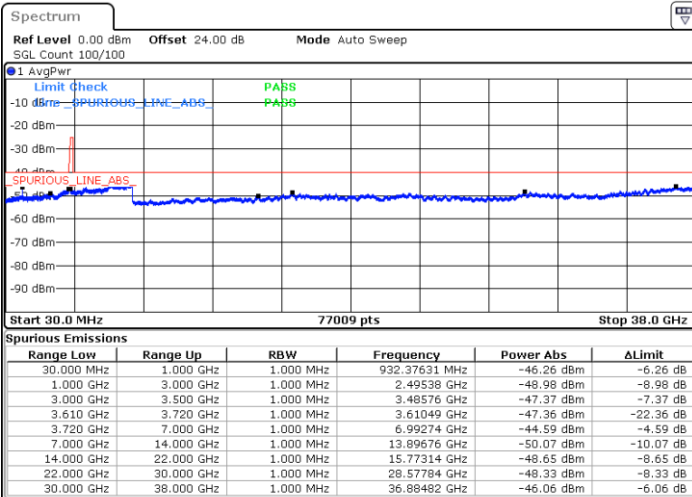

N/A

Date: 16.APR.2020 00:58:22

LTE Band 48 / 15MHz

QPSK

Highest Channel / 1RB0

Highest Channel / 1RBmax

Date: 16.APR.2020 00:50:22

Date: 16.APR.2020 01:08:23

Highest Channel / FullIRB

N/A

Date: 16.APR.2020 00:59:22

LTE Band 48 / 20MHz

QPSK

Lowest Channel / 1RB0

Lowest Channel / 1RBmax

Date: 16.APR.2020 01:22:26

Date: 16.APR.2020 01:31:28

Lowest Channel / FullIRB

N/A

Date: 16.APR.2020 01:13:26

LTE Band 48 / 20MHz

QPSK

Middle Channel / 1RB0

Middle Channel / 1RBmax

Date: 16.APR.2020 01:23:26

Date: 16.APR.2020 01:32:28

Middle Channel / FullIRB

N/A

Date: 16.APR.2020 01:14:26

LTE Band 48 / 20MHz

QPSK

Highest Channel / 1RB0