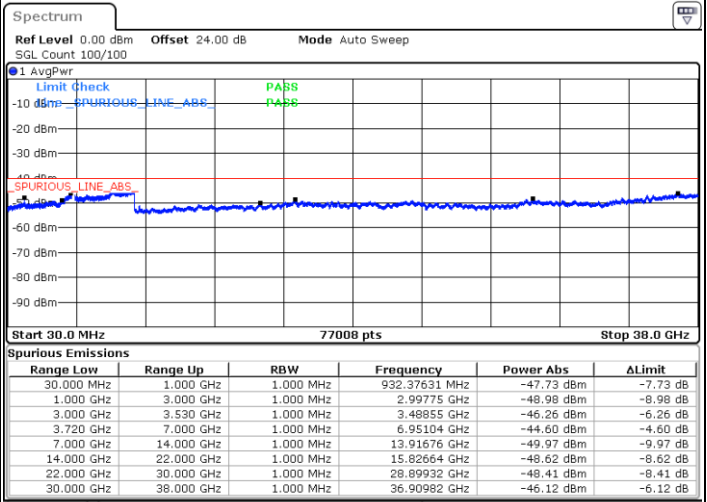

LTE Band 48 / 15MHz

QPSK

Lowest Channel / 1RB0

Lowest Channel / 1RBmax

Date: 16.APR.2020 00:44:22

Date: 16.APR.2020 01:02:22

Lowest Channel / FullIRB

N/A

Date: 16.APR.2020 00:53:23

LTE Band 48 / 15MHz

QPSK

Middle Channel / 1RB0

Middle Channel / 1RBmax

Date: 16.APR.2020 00:49:22

Date: 16.APR.2020 01:07:22

Middle Channel / FullIRB

N/A

Date: 16.APR.2020 00:58:22

LTE Band 48 / 15MHz

QPSK

Highest Channel / 1RB0

Highest Channel / 1RBmax

Date: 16.APR.2020 00:50:22

Date: 16.APR.2020 01:08:23

Highest Channel / FullIRB

N/A

Date: 16.APR.2020 00:59:22

LTE Band 48 / 20MHz

QPSK

Lowest Channel / 1RB0

Lowest Channel / 1RBmax

Date: 16.APR.2020 01:22:26