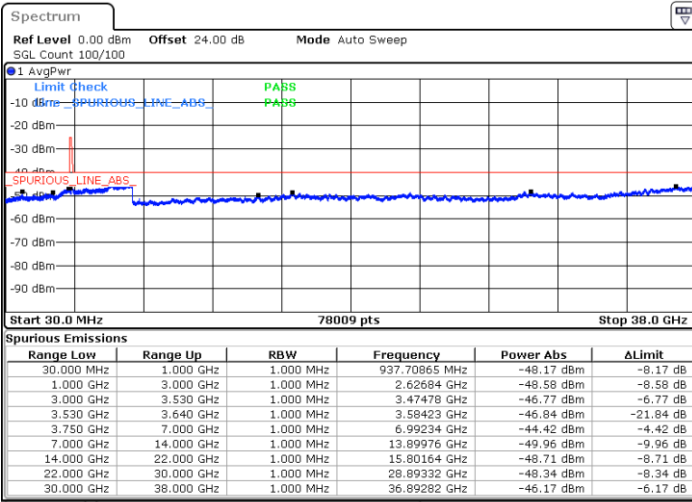

Date: 16.APR.2020 00:13:17

Middle Channel / FullIRB

N/A

Date: 16.APR.2020 00:04:16

LTE Band 48 / 5MHz

QPSK

Highest Channel / 1RB0

Highest Channel / 1RBmax

Date: 15.APR.2020 23:56:16

Date: 16.APR.2020 00:14:17

Highest Channel / FullIRB

N/A

Date: 16.APR.2020 00:05:16

LTE Band 48 / 10MHz

QPSK

Lowest Channel / 1RB0

Lowest Channel / 1RBmax

Date: 16.APR.2020 00:19:20

Date: 16.APR.2020 00:37:21

Lowest Channel / FullIRB

N/A

Date: 16.APR.2020 00:28:20

LTE Band 48 / 10MHz

QPSK