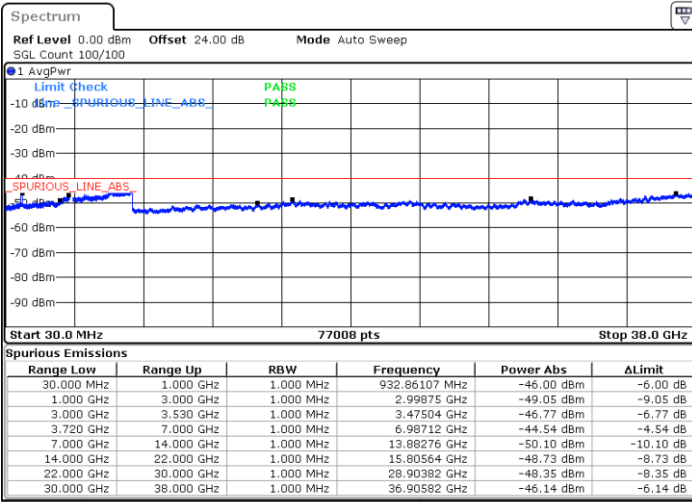

Highest Channel / 1RB0

Highest Channel / 1RBmax

Date: 16.APR.2020 00:51:22

Date: 16.APR.2020 01:09:23

Highest Channel / FullIRB

N/A

Date: 16.APR.2020 01:00:22

LTE Band 48 / 20MHz

16QAM

Lowest Channel / 1RB0

Lowest Channel / 1RBmax

Date: 16.APR.2020 01:21:26

Date: 16.APR.2020 01:30:27

Lowest Channel / FullIRB

N/A

Date: 16.APR.2020 01:12:25

LTE Band 48 / 20MHz

16QAM

Middle Channel / 1RB0

Middle Channel / 1RBmax

Date: 16.APR.2020 01:24:26

Date: 16.APR.2020 01:33:27

Middle Channel / FullIRB

N/A

Date: 16.APR.2020 01:15:25

LTE Band 48 / 20MHz

16QAM

Highest Channel / 1RB0

Highest Channel / 1RBmax

Date: 16.APR.2020 01:27:26

Date: 16.APR.2020 01:36:27

Highest Channel / FullIRB