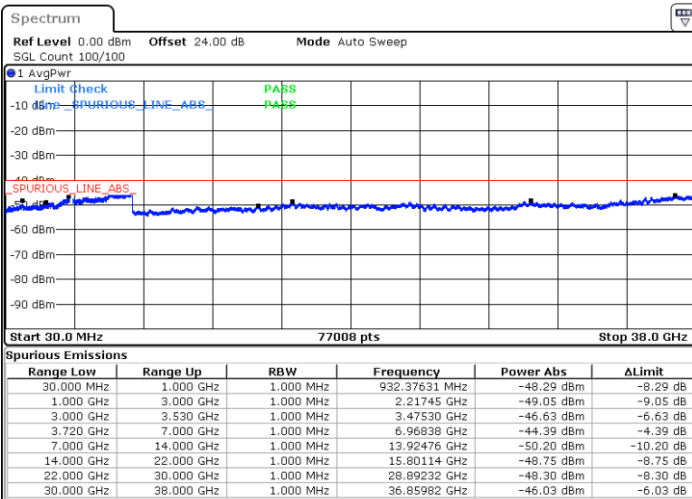

Date: 16.APR.2020 00:06:16

LTE Band 48 / 10MHz

16QAM

Lowest Channel / 1RB0

Lowest Channel / 1RBmax

Date: 16.APR.2020 00:18:19

Date: 16.APR.2020 00:36:21

Lowest Channel / FullIRB

N/A

Date: 16.APR.2020 00:27:20

LTE Band 48 / 10MHz

16QAM

MiddleChannel / 1RB0

Middle Channel / 1RBmax

Date: 16.APR.2020 00:21:19

Date: 16.APR.2020 00:39:20

Middle Channel / FullIRB

N/A

Date: 16.APR.2020 00:30:20

LTE Band 48 / 10MHz

16QAM

Highest Channel / 1RB0

Highest Channel / 1RBmax

Date: 16.APR.2020 00:24:19

Date: 16.APR.2020 00:42:20

Highest Channel / FullIRB

N/A

Date: 16.APR.2020 00:33:20

LTE Band 48 / 15MHz

16QAM

Lowest Channel / 1RB0

Lowest Channel / 1RBmax