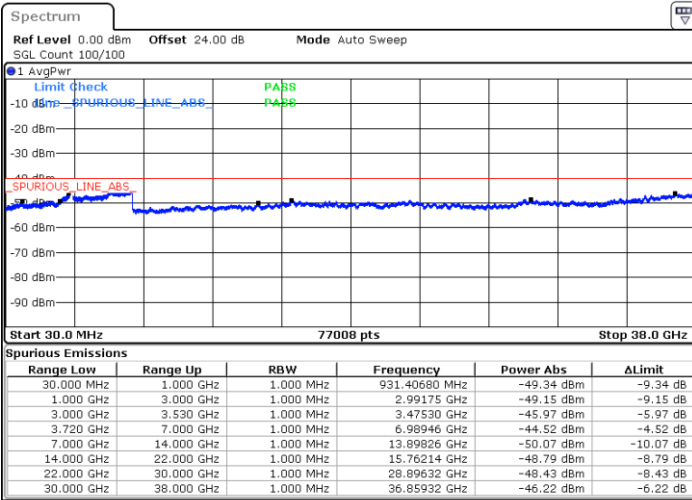

Highest Channel / FullIRB

N/A

Date: 16.APR.2020 00:59:22

LTE Band 48 / 20MHz

QPSK

Lowest Channel / 1RB0

Lowest Channel / 1RBmax

Date: 16.APR.2020 01:22:26

Date: 16.APR.2020 01:31:28

Lowest Channel / FullIRB

N/A

Date: 16.APR.2020 01:13:26

LTE Band 48 / 20MHz

QPSK

Middle Channel / 1RB0

Middle Channel / 1RBmax

Date: 16.APR.2020 01:23:26

Date: 16.APR.2020 01:32:28

Middle Channel / FullIRB

N/A

Date: 16.APR.2020 01:14:26

LTE Band 48 / 20MHz

QPSK

Highest Channel / 1RB0

Highest Channel / 1RBmax

Date: 16.APR.2020 01:28:27

Date: 16.APR.2020 01:37:27

Highest Channel / FullIRB

N/A

Date: 16.APR.2020 01:19:25

LTE Band 48 / 5MHz

16QAM