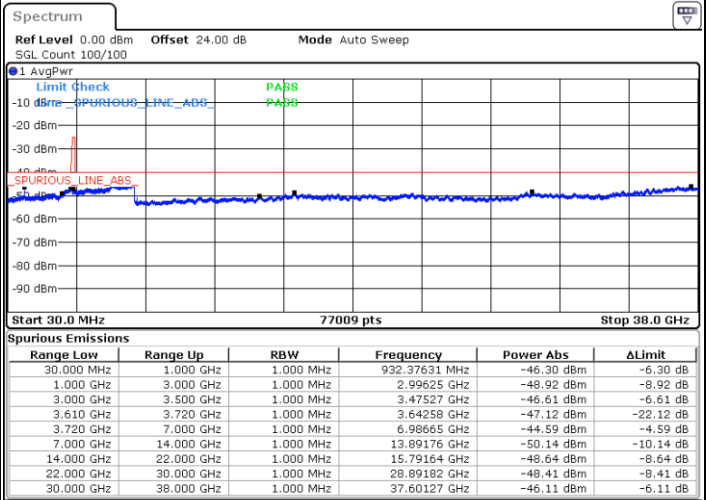

Middle Channel / FullIRB

N/A

Date: 16.APR.2020 00:30:20

LTE Band 48 / 10MHz

16QAM

Highest Channel / 1RB0

Highest Channel / 1RBmax

Date: 16.APR.2020 00:24:19

Date: 16.APR.2020 00:42:20

Highest Channel / FullIRB

N/A

Date: 16.APR.2020 00:33:20

LTE Band 48 / 15MHz

16QAM

Lowest Channel / 1RB0

Lowest Channel / 1RBmax

Date: 16.APR.2020 00:45:23

Date: 16.APR.2020 01:03:23

Lowest Channel / FullIRB

N/A

Date: 16.APR.2020 00:54:23

LTE Band 48 / 15MHz

16QAM

Middle Channel / 1RB0