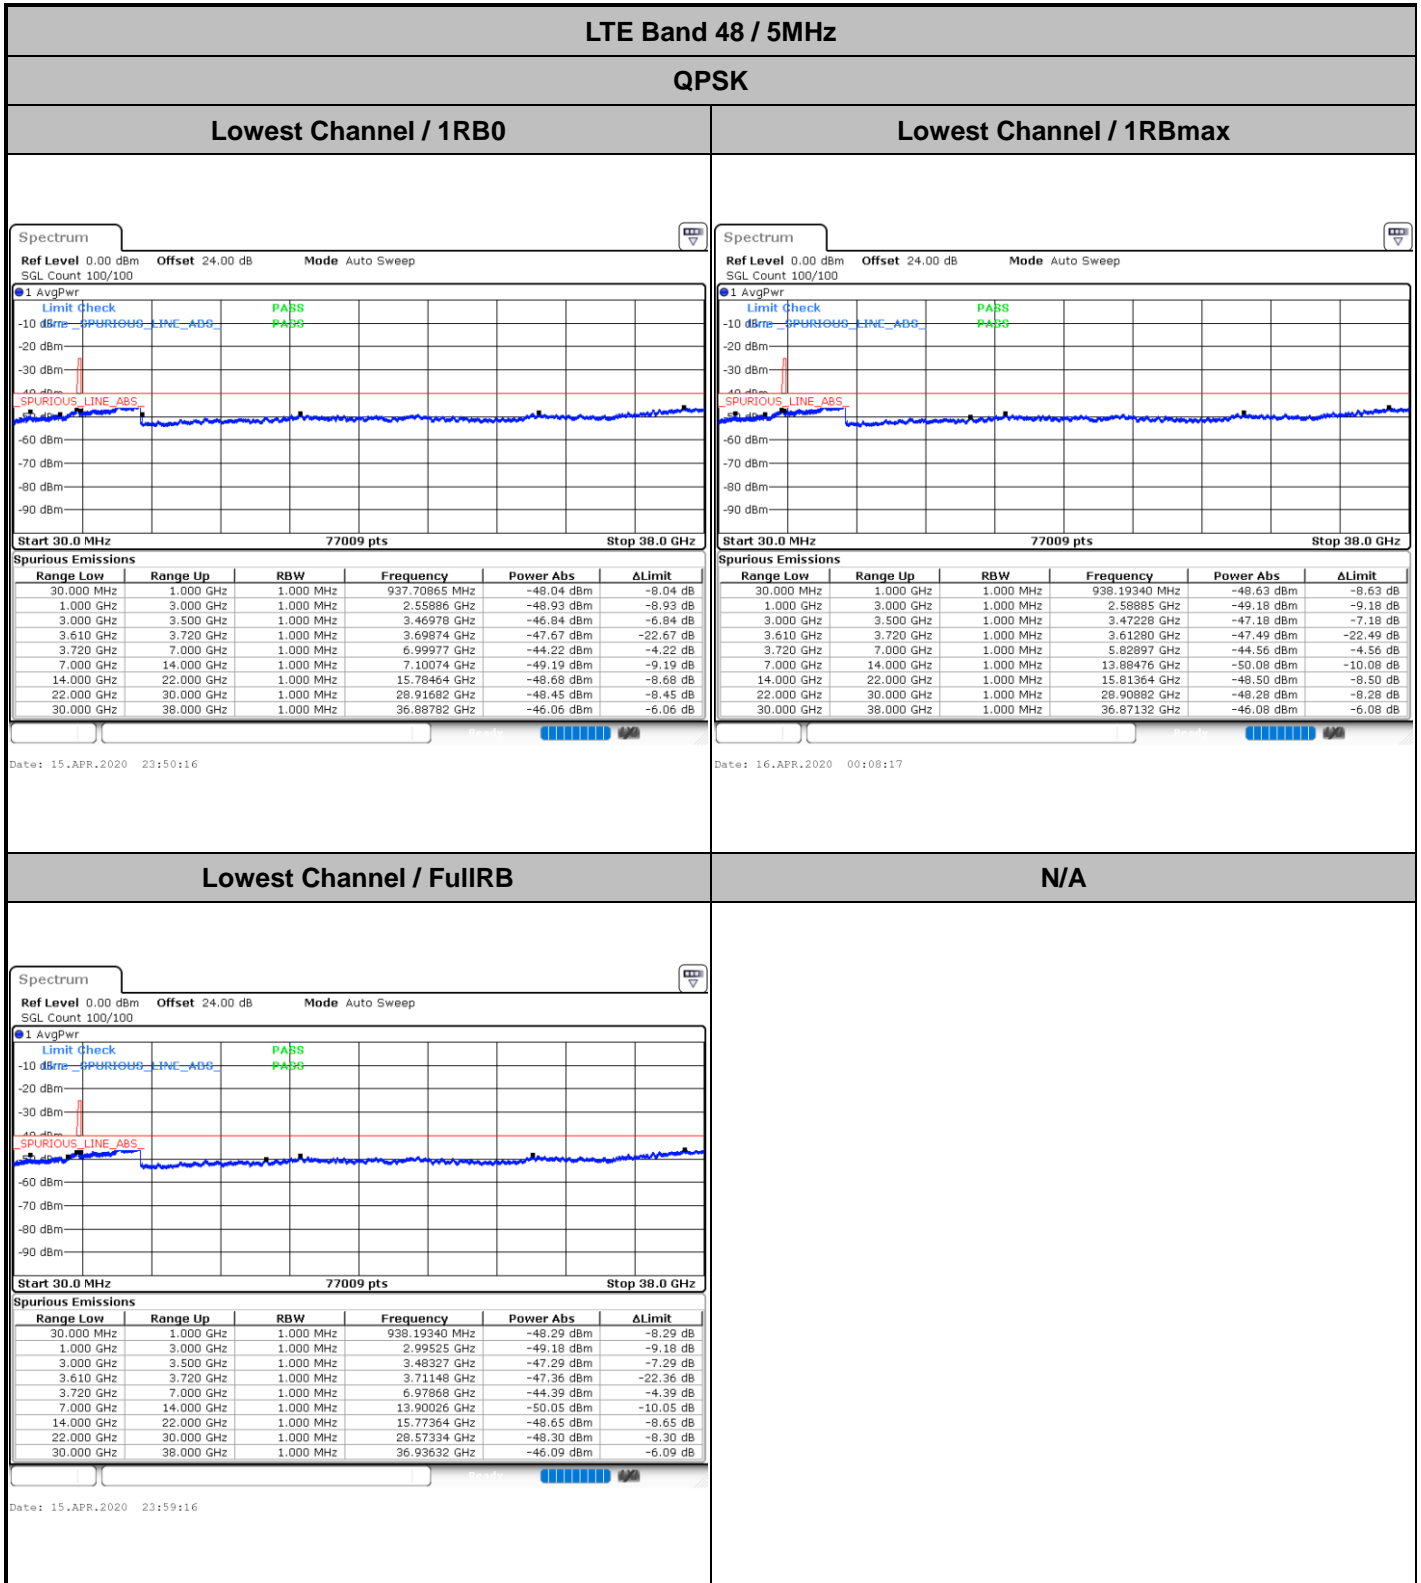

Date: 15.APR.2020 23:21:32

LTE Band 48 / 20MHz

64QAM

Highest Channel / 1RB0

Highest Channel / 1RBmax

Date: 15.APR.2020 23:34:43

Date: 15.APR.2020 23:46:36

Highest Channel / FullIRB

N/A

Date: 15.APR.2020 23:22:51

Conducted Spurious Emission

LTE Band 48 / 5MHz

QPSK

Middle Channel / 1RB0

Middle Channel / 1RBmax

Date: 15.APR.2020 23:55:16