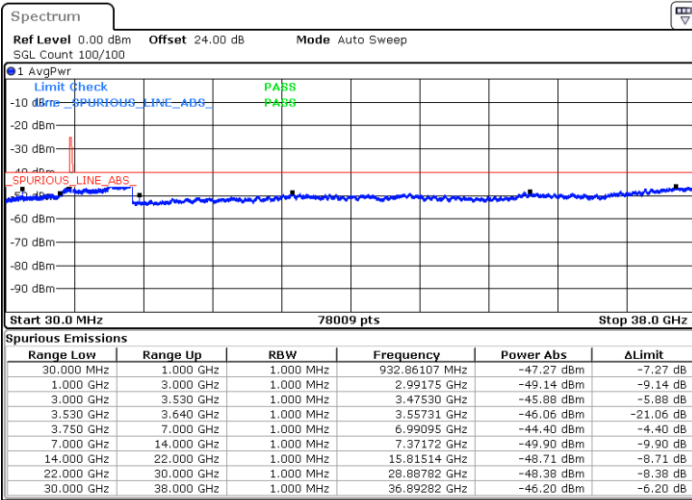

Date: 16.APR.2020 00:53:23

LTE Band 48 / 15MHz

QPSK

Middle Channel / 1RB0

Middle Channel / 1RBmax

Date: 16.APR.2020 00:49:22

Date: 16.APR.2020 01:07:22

Middle Channel / FullIRB

N/A

Date: 16.APR.2020 00:58:22

LTE Band 48 / 15MHz

QPSK

Highest Channel / 1RB0

Highest Channel / 1RBmax

Date: 16.APR.2020 00:50:22

Date: 16.APR.2020 01:08:23

Highest Channel / FullIRB

N/A

Date: 16.APR.2020 00:59:22

LTE Band 48 / 20MHz

QPSK

Lowest Channel / 1RB0

Lowest Channel / 1RBmax

Date: 16.APR.2020 01:22:26

Date: 16.APR.2020 01:31:28

Lowest Channel / FullIRB

N/A

Date: 16.APR.2020 01:13:26

LTE Band 48 / 20MHz

QPSK

Middle Channel / 1RB0

Middle Channel / 1RBmax