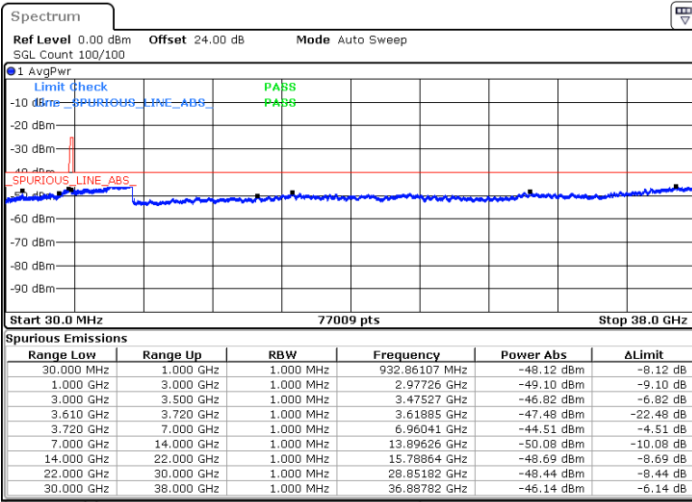

LTE Band 48 / 5MHz

16QAM

Highest Channel / 1RB0

Highest Channel / 1RBmax

Date: 15.APR.2020 23:57:16

Date: 16.APR.2020 00:15:17

Highest Channel / FullIRB

N/A

Date: 16.APR.2020 00:06:16

LTE Band 48 / 10MHz

16QAM

Lowest Channel / 1RB0

Lowest Channel / 1RBmax

Date: 16.APR.2020 00:18:19

Date: 16.APR.2020 00:36:21

Lowest Channel / FullIRB

N/A

Date: 16.APR.2020 00:27:20

LTE Band 48 / 10MHz

16QAM

MiddleChannel / 1RB0

Middle Channel / 1RBmax

Date: 16.APR.2020 00:21:19

Date: 16.APR.2020 00:39:20

Middle Channel / FullIRB

N/A

Date: 16.APR.2020 00:30:20

LTE Band 48 / 10MHz

16QAM

Highest Channel / 1RB0

Highest Channel / 1RBmax

Date: 16.APR.2020 00:24:19