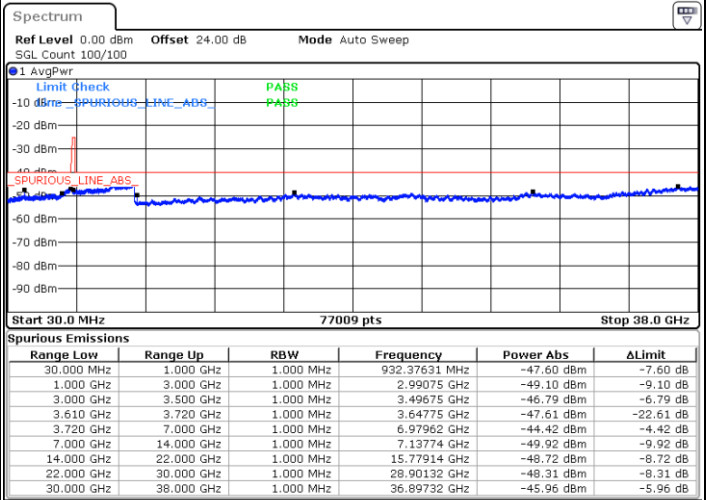

N/A

Date: 16.APR.2020 00:58:22

LTE Band 48 / 15MHz

QPSK

Highest Channel / 1RB0

Highest Channel / 1RBmax

Date: 16.APR.2020 00:50:22

Date: 16.APR.2020 01:08:23

Highest Channel / FullIRB

N/A

Date: 16.APR.2020 00:59:22

LTE Band 48 / 20MHz

QPSK

Lowest Channel / 1RB0

Lowest Channel / 1RBmax

Date: 16.APR.2020 01:22:26

Date: 16.APR.2020 01:31:28

Lowest Channel / FullIRB

N/A

Date: 16.APR.2020 01:13:26

LTE Band 48 / 20MHz

QPSK

Middle Channel / 1RB0

Middle Channel / 1RBmax

Date: 16.APR.2020 01:23:26

Date: 16.APR.2020 01:32:28

Middle Channel / FullIRB

N/A

Date: 16.APR.2020 01:14:26

LTE Band 48 / 20MHz

QPSK

Highest Channel / 1RB0