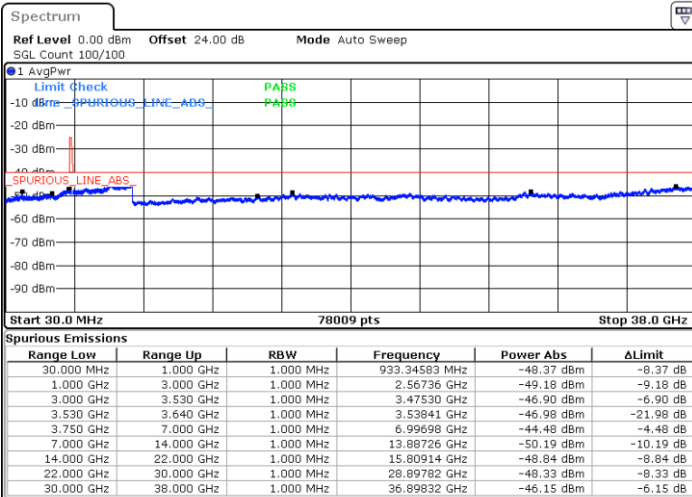

Lowest Channel / 1RB0

Lowest Channel / 1RBmax

Date: 15.APR.2020 23:51:16

Date: 16.APR.2020 00:09:17

Lowest Channel / FullIRB

N/A

Date: 16.APR.2020 00:00:17

LTE Band 48 / 5MHz

LTE Band 48 / 5MHz

16QAM

Highest Channel / 1RB0

Highest Channel / 1RBmax

Date: 15.APR.2020 23:57:16

Date: 16.APR.2020 00:15:17

Highest Channel / FullIRB

N/A

Date: 16.APR.2020 00:06:16

LTE Band 48 / 10MHz

16QAM

Lowest Channel / 1RB0

Lowest Channel / 1RBmax

Date: 16.APR.2020 00:18:19

Date: 16.APR.2020 00:36:21

Lowest Channel / FullIRB