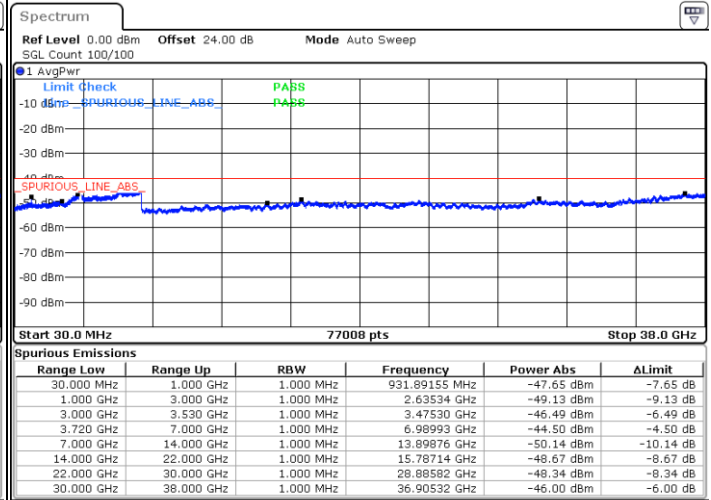

Date: 16.APR.2020 00:42:20

Highest Channel / FullIRB

N/A

Date: 16.APR.2020 00:33:20

LTE Band 48 / 15MHz

16QAM

Lowest Channel / 1RB0

Lowest Channel / 1RBmax

Date: 16.APR.2020 00:45:23

Date: 16.APR.2020 01:03:23

Lowest Channel / FullIRB

N/A

Date: 16.APR.2020 00:54:23

LTE Band 48 / 15MHz

16QAM

Middle Channel / 1RB0

Middle Channel / 1RBmax

Date: 16.APR.2020 00:48:22

Date: 16.APR.2020 01:06:23

Middle Channel / FullIRB

N/A

Date: 16.APR.2020 00:57:22

LTE Band 48 / 15MHz

16QAM

Highest Channel / 1RB0

Highest Channel / 1RBmax

Date: 16.APR.2020 00:51:22

Date: 16.APR.2020 01:09:23

Highest Channel / FullIRB

N/A

Date: 16.APR.2020 01:00:22

LTE Band 48 / 20MHz