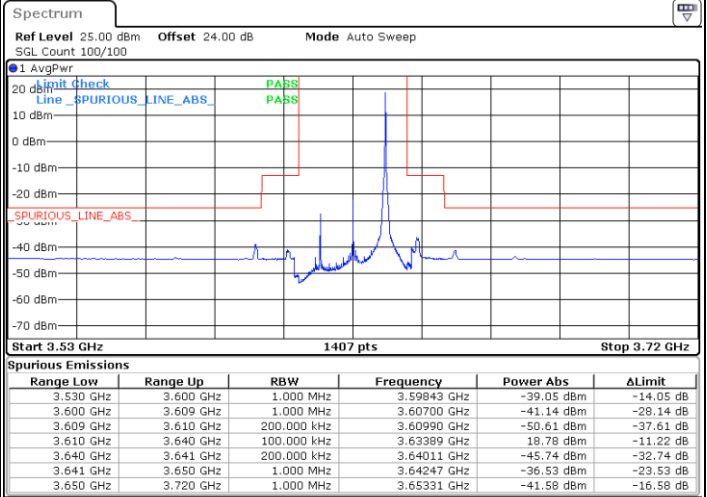

LTE Band 48 / 20MHz

64QAM

Middle Channel / 1RB0

Middle Channel / 1RBmax

Date: 15.APR.2020 23:33:24

Date: 15.APR.2020 23:45:17

Middle Channel / FullIRB

N/A

Date: 15.APR.2020 23:21:32

LTE Band 48 / 20MHz

64QAM

Highest Channel / 1RB0

Highest Channel / 1RBmax

Date: 15.APR.2020 23:34:43

Date: 15.APR.2020 23:46:36

Highest Channel / FullIRB