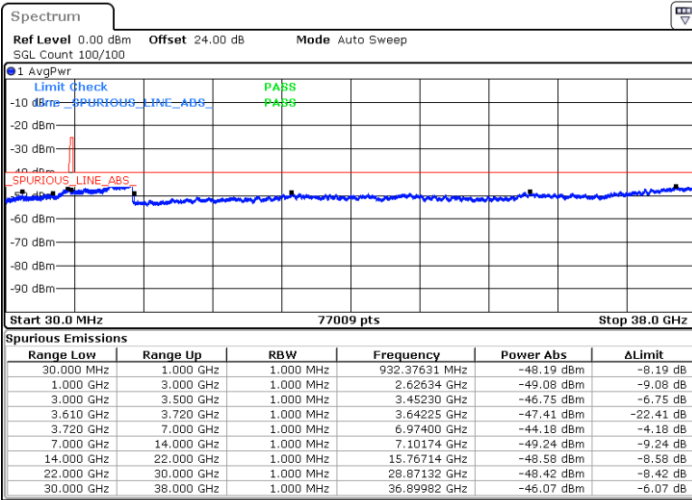

Middle Channel / FullIRB

N/A

Date: 16.APR.2020 00:30:20

LTE Band 48 / 10MHz

16QAM

Highest Channel / 1RB0

Highest Channel / 1RBmax

Date: 16.APR.2020 00:24:19

Date: 16.APR.2020 00:42:20

Highest Channel / FullIRB

N/A

Date: 16.APR.2020 00:33:20

LTE Band 48 / 15MHz

16QAM

Lowest Channel / 1RB0

Lowest Channel / 1RBmax

Date: 16.APR.2020 00:45:23

Date: 16.APR.2020 01:03:23

Lowest Channel / FullIRB

N/A

Date: 16.APR.2020 00:54:23

LTE Band 48 / 15MHz

16QAM

Middle Channel / 1RB0