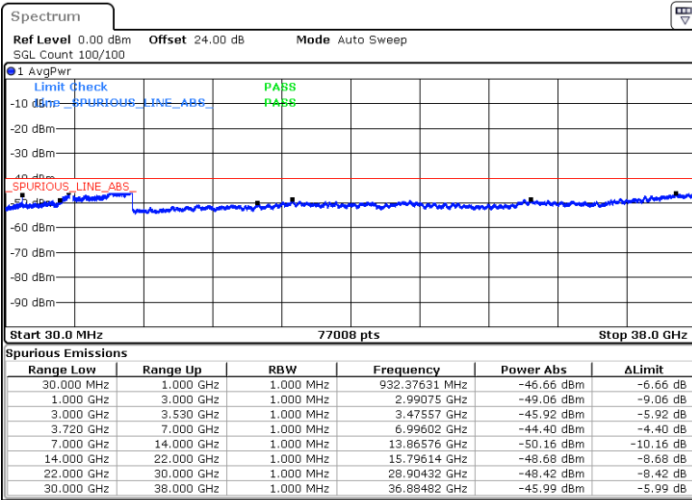

Date: 15.APR.2020 23:56:16

Date: 16.APR.2020 00:14:17

Highest Channel / FullIRB

N/A

Date: 16.APR.2020 00:05:16

LTE Band 48 / 10MHz

QPSK

Lowest Channel / 1RB0

Lowest Channel / 1RBmax

Date: 16.APR.2020 00:19:20

Date: 16.APR.2020 00:37:21

Lowest Channel / FullIRB

N/A

Date: 16.APR.2020 00:28:20

LTE Band 48 / 10MHz

QPSK

MiddleChannel / 1RB0

Middle Channel / 1RBmax

Date: 16.APR.2020 00:20:20

Date: 16.APR.2020 00:38:21

Middle Channel / FullIRB

N/A

Date: 16.APR.2020 00:29:20

LTE Band 48 / 10MHz

QPSK

Highest Channel / 1RB0

Highest Channel / 1RBmax

Date: 16.APR.2020 00:25:20

Date: 16.APR.2020 00:43:20

Highest Channel / FullIRB

N/A

Date: 16.APR.2020 00:34:20