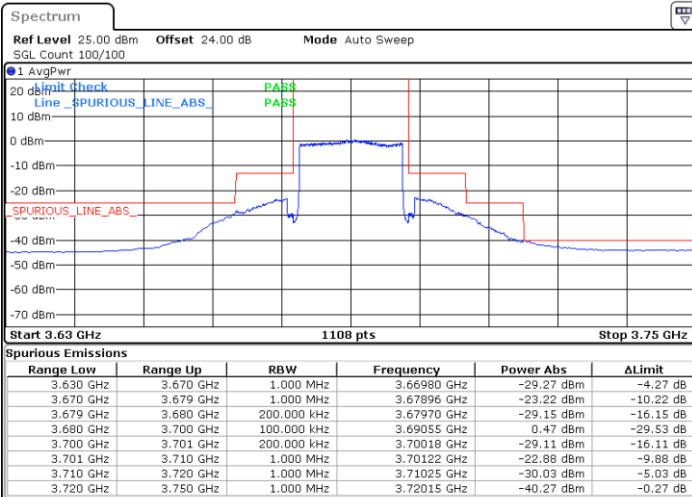

Date: 15.APR.2020 23:21:32

LTE Band 48 / 20MHz

64QAM

Highest Channel / 1RB0

Highest Channel / 1RBmax

Date: 15.APR.2020 23:34:43

Date: 15.APR.2020 23:46:36

Highest Channel / FullIRB

N/A

Date: 15.APR.2020 23:22:51

Conducted Spurious Emission

LTE Band 48 / 5MHz

QPSK

Middle Channel / 1RB0

Middle Channel / 1RBmax

Date: 15.APR.2020 23:55:16

Date: 16.APR.2020 00:13:17

Middle Channel / FullIRB

N/A

Date: 16.APR.2020 00:04:16

LTE Band 48 / 5MHz

QPSK

Highest Channel / 1RB0

Highest Channel / 1RBmax