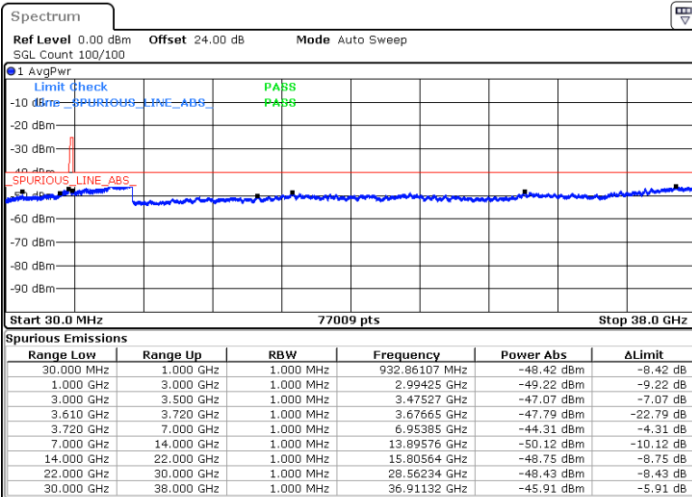

Lowest Channel / FullIRB

N/A

Date: 16.APR.2020 00:01:17