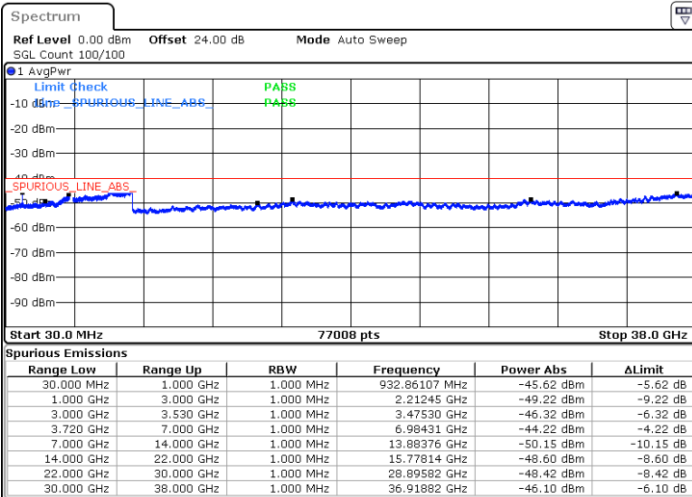

Date: 16.APR.2020 00:45:23

Date: 16.APR.2020 01:03:23

Lowest Channel / FullIRB

N/A

Date: 16.APR.2020 00:54:23

LTE Band 48 / 15MHz

16QAM

Middle Channel / 1RB0

Middle Channel / 1RBmax

Date: 16.APR.2020 00:48:22

Date: 16.APR.2020 01:06:23

Middle Channel / FullIRB

N/A

Date: 16.APR.2020 00:57:22

LTE Band 48 / 15MHz

16QAM

Highest Channel / 1RB0

Highest Channel / 1RBmax

Date: 16.APR.2020 00:51:22

Date: 16.APR.2020 01:09:23

Highest Channel / FullIRB

N/A

Date: 16.APR.2020 01:00:22

LTE Band 48 / 20MHz