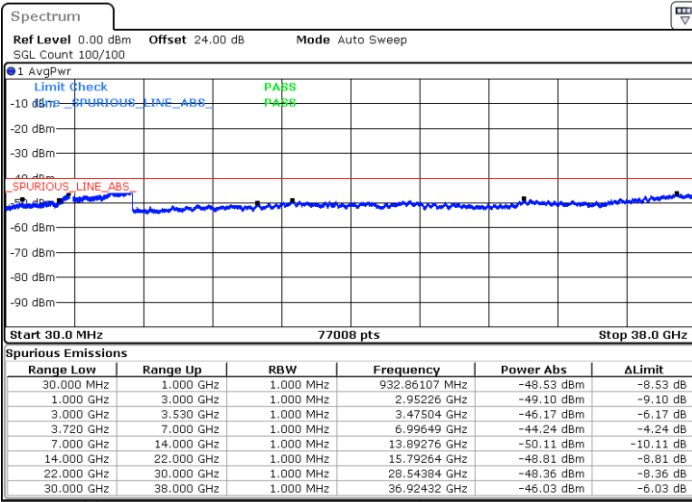

LTE Band 48 / 15MHz

QPSK

Lowest Channel / 1RB0

Lowest Channel / 1RBmax

Date: 16.APR.2020 00:44:22

Date: 16.APR.2020 01:02:22

Lowest Channel / FullIRB

N/A

Date: 16.APR.2020 00:53:23

LTE Band 48 / 15MHz

QPSK

Middle Channel / 1RB0

Middle Channel / 1RBmax

Date: 16.APR.2020 00:49:22

Date: 16.APR.2020 01:07:22

Middle Channel / FullIRB

N/A

Date: 16.APR.2020 00:58:22

LTE Band 48 / 15MHz

QPSK

Highest Channel / 1RB0

Highest Channel / 1RBmax

Date: 16.APR.2020 00:50:22

Date: 16.APR.2020 01:08:23

Highest Channel / FullIRB

N/A

Date: 16.APR.2020 00:59:22

LTE Band 48 / 20MHz

QPSK

Lowest Channel / 1RB0

Lowest Channel / 1RBmax

Date: 16.APR.2020 01:22:26