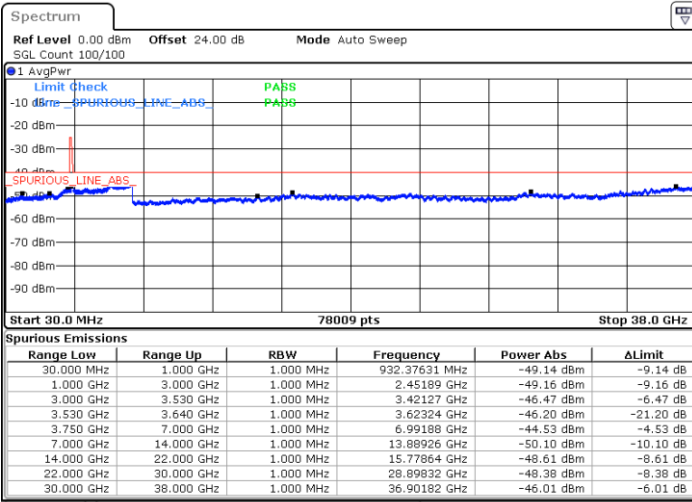

LTE Band 48 / 20MHz

16QAM

Middle Channel / 1RB0

Middle Channel / 1RBmax

Date: 16.APR.2020 01:24:26

Date: 16.APR.2020 01:33:27

Middle Channel / FullIRB

N/A

Date: 16.APR.2020 01:15:25

LTE Band 48 / 20MHz

16QAM

Highest Channel / 1RB0

Highest Channel / 1RBmax

Date: 16.APR.2020 01:27:26

Date: 16.APR.2020 01:36:27

Highest Channel / FullIRB

N/A

Date: 16.APR.2020 01:18:25

LTE Band 48 / 5MHz

64QAM

Lowest Channel / 1RB0

Lowest Channel / 1RBmax

Date: 15.APR.2020 23:52:16

Date: 16.APR.2020 00:10:17