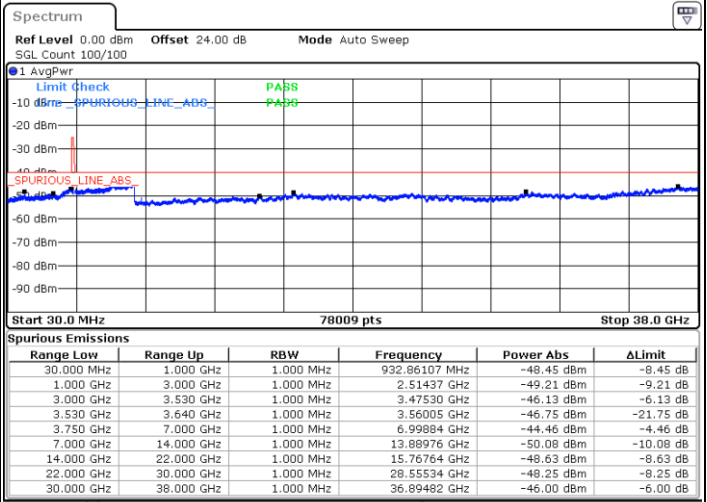

Date: 16.APR.2020 00:13:17

Middle Channel / FullIRB

N/A

Date: 16.APR.2020 00:04:16

LTE Band 48 / 5MHz

QPSK

Highest Channel / 1RB0

Highest Channel / 1RBmax

Date: 15.APR.2020 23:56:16

Date: 16.APR.2020 00:14:17

Highest Channel / FullIRB

N/A

Date: 16.APR.2020 00:05:16

LTE Band 48 / 10MHz

QPSK

Lowest Channel / 1RB0

Lowest Channel / 1RBmax

Date: 16.APR.2020 00:19:20

Date: 16.APR.2020 00:37:21

Lowest Channel / FullIRB

N/A

Date: 16.APR.2020 00:28:20

LTE Band 48 / 10MHz

QPSK