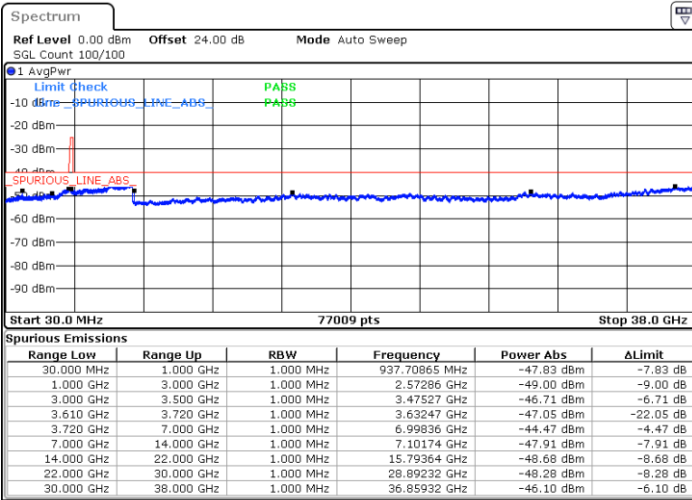

MiddleChannel / 1RB0

Middle Channel / 1RBmax

Date: 16.APR.2020 00:20:20

Date: 16.APR.2020 00:38:21

Middle Channel / FullIRB

N/A

Date: 16.APR.2020 00:29:20

LTE Band 48 / 10MHz

QPSK

Highest Channel / 1RB0

Highest Channel / 1RBmax

Date: 16.APR.2020 00:25:20

Date: 16.APR.2020 00:43:20

Highest Channel / FullIRB

N/A

Date: 16.APR.2020 00:34:20

LTE Band 48 / 15MHz

QPSK

Lowest Channel / 1RB0

Lowest Channel / 1RBmax

Date: 16.APR.2020 00:44:22

Date: 16.APR.2020 01:02:22

Lowest Channel / FullIRB

N/A