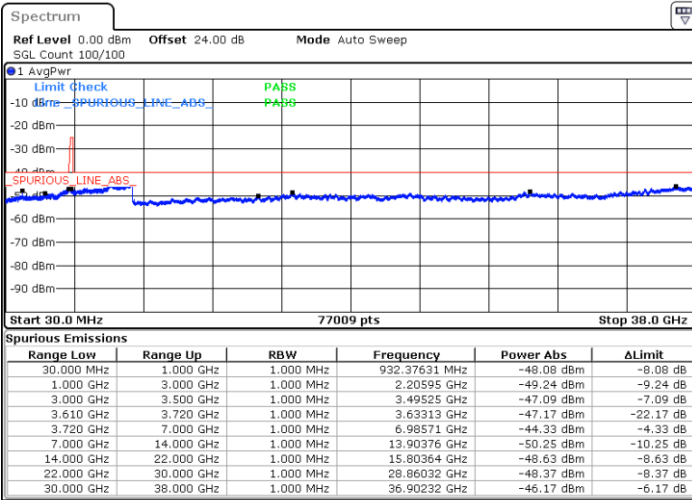

N/A

Date: 16.APR.2020 00:58:22

LTE Band 48 / 15MHz

QPSK

Highest Channel / 1RB0

Highest Channel / 1RBmax

Date: 16.APR.2020 00:50:22

Date: 16.APR.2020 01:08:23

Highest Channel / FullIRB

N/A

Date: 16.APR.2020 00:59:22

LTE Band 48 / 20MHz

QPSK

Lowest Channel / 1RB0

Lowest Channel / 1RBmax

Date: 16.APR.2020 01:22:26

Date: 16.APR.2020 01:31:28

Lowest Channel / FullIRB

N/A

Date: 16.APR.2020 01:13:26

LTE Band 48 / 20MHz

QPSK

Middle Channel / 1RB0

Middle Channel / 1RBmax

Date: 16.APR.2020 01:23:26

Date: 16.APR.2020 01:32:28

Middle Channel / FullIRB

N/A

Date: 16.APR.2020 01:14:26

LTE Band 48 / 20MHz

QPSK

Highest Channel / 1RB0