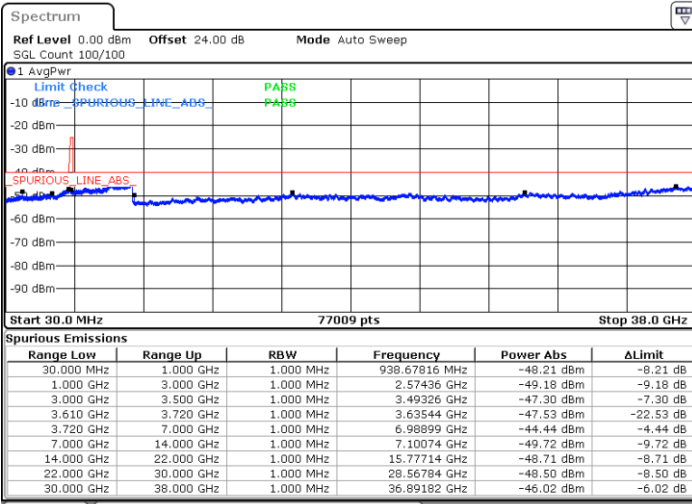

Date: 16.APR.2020 01:23:26

Date: 16.APR.2020 01:32:28

Middle Channel / FullIRB

N/A

Date: 16.APR.2020 01:14:26

LTE Band 48 / 20MHz

QPSK

Highest Channel / 1RB0

Highest Channel / 1RBmax

Date: 16.APR.2020 01:28:27

Date: 16.APR.2020 01:37:27

Highest Channel / FullIRB

N/A

Date: 16.APR.2020 01:19:25

LTE Band 48 / 5MHz

16QAM

Lowest Channel / 1RB0

Lowest Channel / 1RBmax

Date: 15.APR.2020 23:51:16

Date: 16.APR.2020 00:09:17

Lowest Channel / FullIRB

N/A

Date: 16.APR.2020 00:00:17

LTE Band 48 / 5MHz