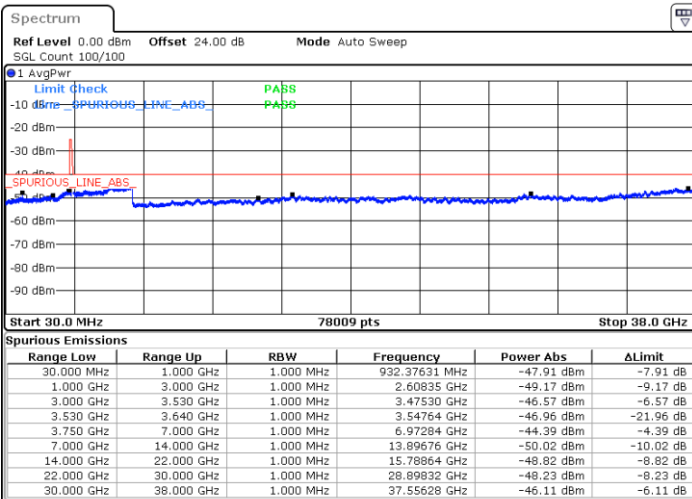

MiddleChannel / 1RB0

Middle Channel / 1RBmax

Date: 16.APR.2020 00:20:20

Date: 16.APR.2020 00:38:21

Middle Channel / FullIRB

N/A

Date: 16.APR.2020 00:29:20

LTE Band 48 / 10MHz

QPSK

Highest Channel / 1RB0

Highest Channel / 1RBmax

Date: 16.APR.2020 00:25:20

Date: 16.APR.2020 00:43:20

Highest Channel / FullIRB

N/A

Date: 16.APR.2020 00:34:20

LTE Band 48 / 15MHz

QPSK

Lowest Channel / 1RB0

Lowest Channel / 1RBmax

Date: 16.APR.2020 00:44:22

Date: 16.APR.2020 01:02:22

Lowest Channel / FullIRB

N/A