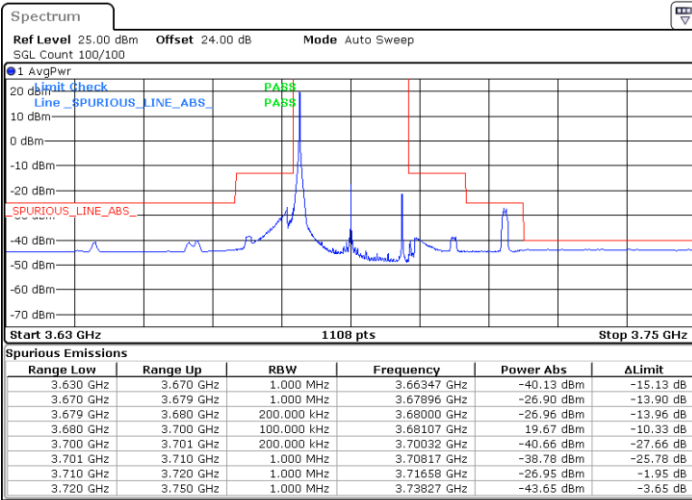

Date: 15.APR.2020 23:21:32

LTE Band 48 / 20MHz

64QAM

Highest Channel / 1RB0

Highest Channel / 1RBmax

Date: 15.APR.2020 23:34:43

Date: 15.APR.2020 23:46:36

Highest Channel / FullIRB

N/A

Date: 15.APR.2020 23:22:51

Conducted Spurious Emission

LTE Band 48 / 5MHz

QPSK

Middle Channel / 1RB0

Middle Channel / 1RBmax

Date: 15.APR.2020 23:55:16

Date: 16.APR.2020 00:13:17

Middle Channel / FullIRB

N/A

Date: 16.APR.2020 00:04:16

LTE Band 48 / 5MHz

QPSK

Highest Channel / 1RB0

Highest Channel / 1RBmax