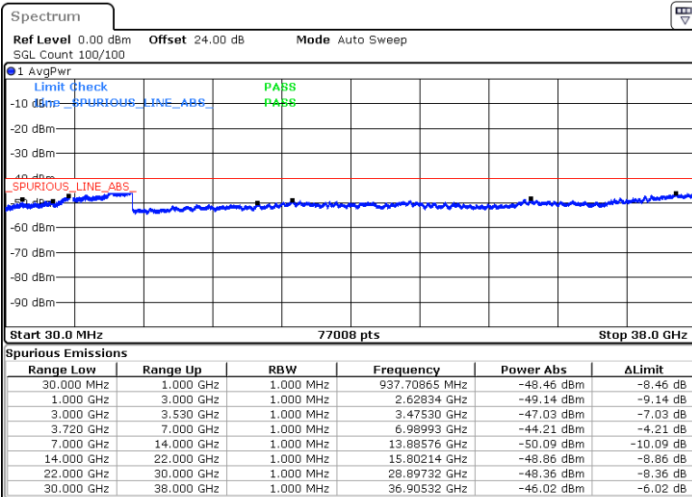

Date: 15.APR.2020 23:21:32

LTE Band 48 / 20MHz

64QAM

Highest Channel / 1RB0

Highest Channel / 1RBmax

Date: 15.APR.2020 23:34:43

Date: 15.APR.2020 23:46:36

Highest Channel / FullIRB

N/A

Date: 15.APR.2020 23:22:51

Conducted Spurious Emission

LTE Band 48 / 5MHz

QPSK

Middle Channel / 1RB0

Middle Channel / 1RBmax

Date: 15.APR.2020 23:55:16

Date: 16.APR.2020 00:13:17

Middle Channel / FullIRB

N/A

Date: 16.APR.2020 00:04:16

LTE Band 48 / 5MHz

QPSK

Highest Channel / 1RB0

Highest Channel / 1RBmax

Date: 15.APR.2020 23:56:16

Date: 16.APR.2020 00:14:17

Highest Channel / FullIRB

N/A

Date: 16.APR.2020 00:05:16

LTE Band 48 / 10MHz

QPSK

Lowest Channel / 1RB0