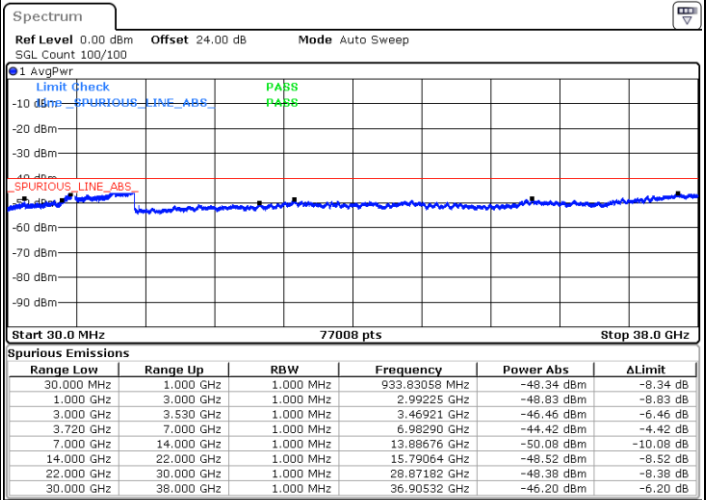

Date: 15.APR.2020 23:56:16

Date: 16.APR.2020 00:14:17

Highest Channel / FullIRB

N/A

Date: 16.APR.2020 00:05:16

LTE Band 48 / 10MHz

QPSK

Lowest Channel / 1RB0

Lowest Channel / 1RBmax

Date: 16.APR.2020 00:19:20

Date: 16.APR.2020 00:37:21

Lowest Channel / FullIRB

N/A

Date: 16.APR.2020 00:28:20

LTE Band 48 / 10MHz

QPSK

MiddleChannel / 1RB0

Middle Channel / 1RBmax

Date: 16.APR.2020 00:20:20

Date: 16.APR.2020 00:38:21

Middle Channel / FullIRB

N/A

Date: 16.APR.2020 00:29:20

LTE Band 48 / 10MHz

QPSK

Highest Channel / 1RB0

Highest Channel / 1RBmax

Date: 16.APR.2020 00:25:20

Date: 16.APR.2020 00:43:20

Highest Channel / FullIRB

N/A

Date: 16.APR.2020 00:34:20