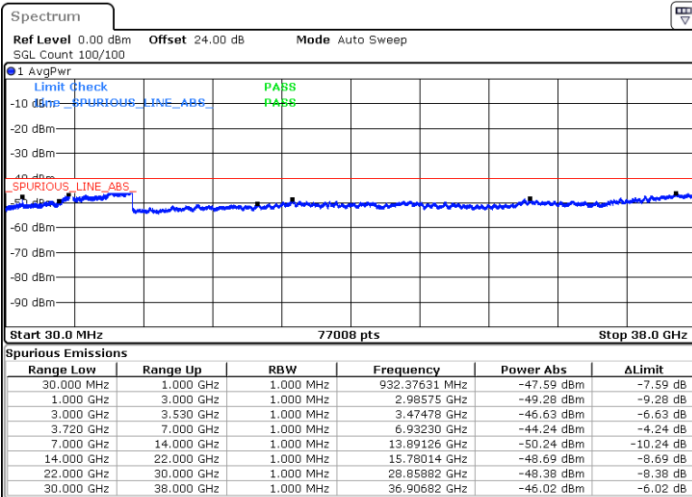

Lowest Channel / 1RBmax

Date: 16.APR.2020 00:19:20

Date: 16.APR.2020 00:37:21

Lowest Channel / FullIRB

N/A

Date: 16.APR.2020 00:28:20

LTE Band 48 / 10MHz

QPSK

MiddleChannel / 1RB0

Middle Channel / 1RBmax

Date: 16.APR.2020 00:20:20

Date: 16.APR.2020 00:38:21

Middle Channel / FullIRB

N/A

Date: 16.APR.2020 00:29:20

LTE Band 48 / 10MHz

QPSK

Highest Channel / 1RB0

Highest Channel / 1RBmax

Date: 16.APR.2020 00:25:20

Date: 16.APR.2020 00:43:20

Highest Channel / FullIRB

N/A

Date: 16.APR.2020 00:34:20

LTE Band 48 / 15MHz

QPSK

Lowest Channel / 1RB0

Lowest Channel / 1RBmax

Date: 16.APR.2020 00:44:22

Date: 16.APR.2020 01:02:22

Lowest Channel / FullIRB

N/A