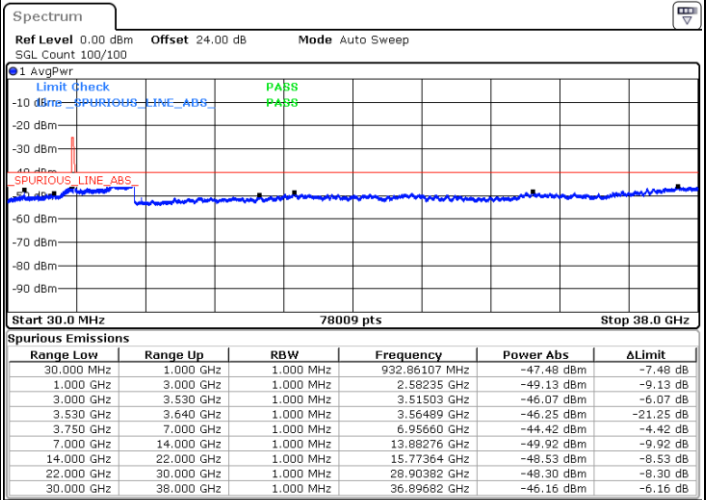

Middle Channel / FullIRB

N/A

Date: 16.APR.2020 00:30:20

LTE Band 48 / 10MHz

16QAM

Highest Channel / 1RB0

Highest Channel / 1RBmax

Date: 16.APR.2020 00:24:19

Date: 16.APR.2020 00:42:20

Highest Channel / FullIRB

N/A

Date: 16.APR.2020 00:33:20

LTE Band 48 / 15MHz

16QAM

Lowest Channel / 1RB0

Lowest Channel / 1RBmax