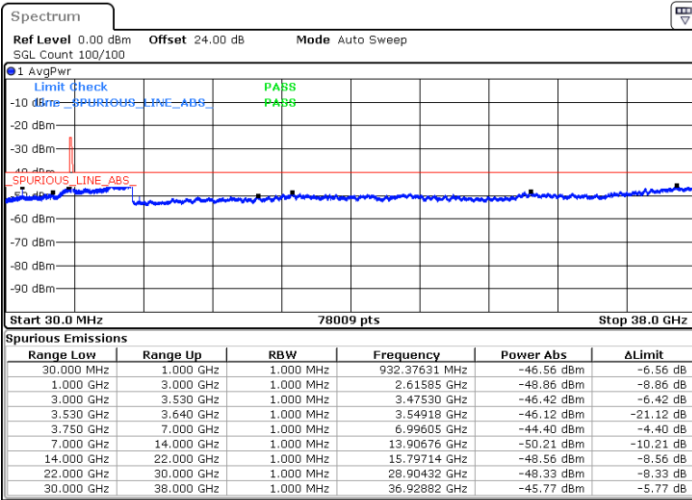

Lowest Channel / 1RBmax

Date: 16.APR.2020 00:19:20

Date: 16.APR.2020 00:37:21

Lowest Channel / FullIRB

N/A

Date: 16.APR.2020 00:28:20

LTE Band 48 / 10MHz

QPSK

MiddleChannel / 1RB0

Middle Channel / 1RBmax

Date: 16.APR.2020 00:20:20

Date: 16.APR.2020 00:38:21

Middle Channel / FullIRB

N/A

Date: 16.APR.2020 00:29:20

LTE Band 48 / 10MHz

QPSK

Highest Channel / 1RB0

Highest Channel / 1RBmax

Date: 16.APR.2020 00:25:20

Date: 16.APR.2020 00:43:20

Highest Channel / FullIRB

N/A

Date: 16.APR.2020 00:34:20

LTE Band 48 / 15MHz

QPSK

Lowest Channel / 1RB0

Lowest Channel / 1RBmax

Date: 16.APR.2020 00:44:22

Date: 16.APR.2020 01:02:22

Lowest Channel / FullIRB

N/A