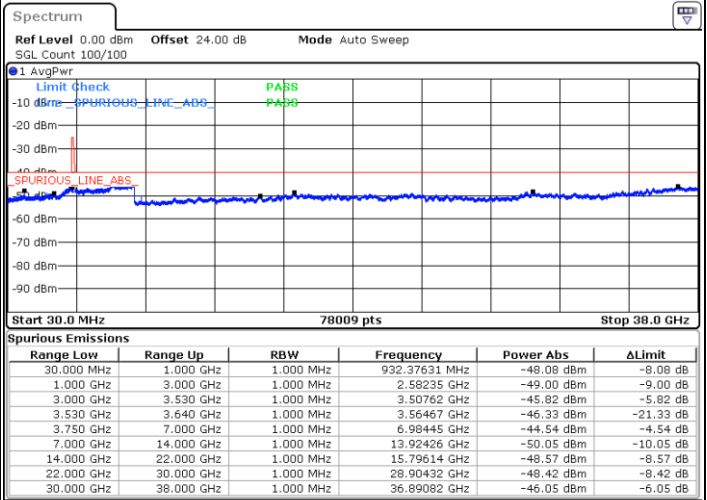

Date: 16.APR.2020 01:31:28

Lowest Channel / FullIRB

N/A

Date: 16.APR.2020 01:13:26

LTE Band 48 / 20MHz

QPSK

Middle Channel / 1RB0

Middle Channel / 1RBmax

Date: 16.APR.2020 01:23:26

Date: 16.APR.2020 01:32:28

Middle Channel / FullIRB

N/A

Date: 16.APR.2020 01:14:26

LTE Band 48 / 20MHz

QPSK

Highest Channel / 1RB0

Highest Channel / 1RBmax

Date: 16.APR.2020 01:28:27

Date: 16.APR.2020 01:37:27

Highest Channel / FullIRB

N/A

Date: 16.APR.2020 01:19:25

LTE Band 48 / 5MHz

16QAM

Lowest Channel / 1RB0

Lowest Channel / 1RBmax

Date: 15.APR.2020 23:51:16

Date: 16.APR.2020 00:09:17

Lowest Channel / FullIRB

N/A

Date: 16.APR.2020 00:00:17

LTE Band 48 / 5MHz