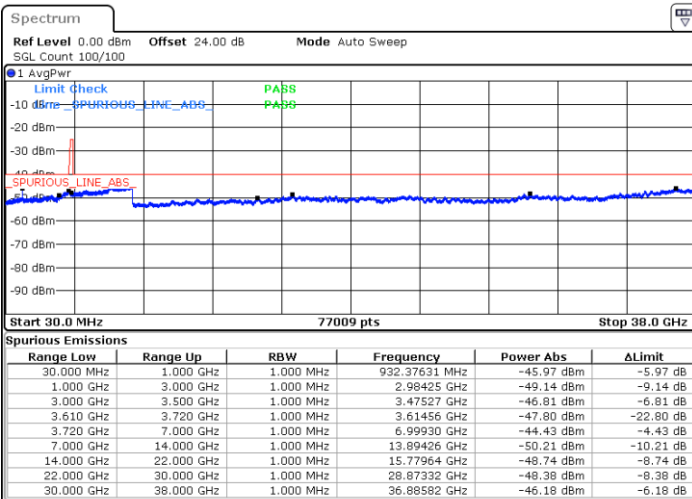

Highest Channel / 1RB0

Highest Channel / 1RBmax

Date: 16.APR.2020 00:51:22

Date: 16.APR.2020 01:09:23

Highest Channel / FullIRB

N/A

Date: 16.APR.2020 01:00:22

LTE Band 48 / 20MHz

16QAM

Lowest Channel / 1RB0

Lowest Channel / 1RBmax

Date: 16.APR.2020 01:21:26

Date: 16.APR.2020 01:30:27

Lowest Channel / FullIRB

N/A

Date: 16.APR.2020 01:12:25

LTE Band 48 / 20MHz

16QAM

Middle Channel / 1RB0

Middle Channel / 1RBmax

Date: 16.APR.2020 01:24:26

Date: 16.APR.2020 01:33:27

Middle Channel / FullIRB

N/A

Date: 16.APR.2020 01:15:25

LTE Band 48 / 20MHz

16QAM

Highest Channel / 1RB0

Highest Channel / 1RBmax

Date: 16.APR.2020 01:27:26

Date: 16.APR.2020 01:36:27

Highest Channel / FullIRB