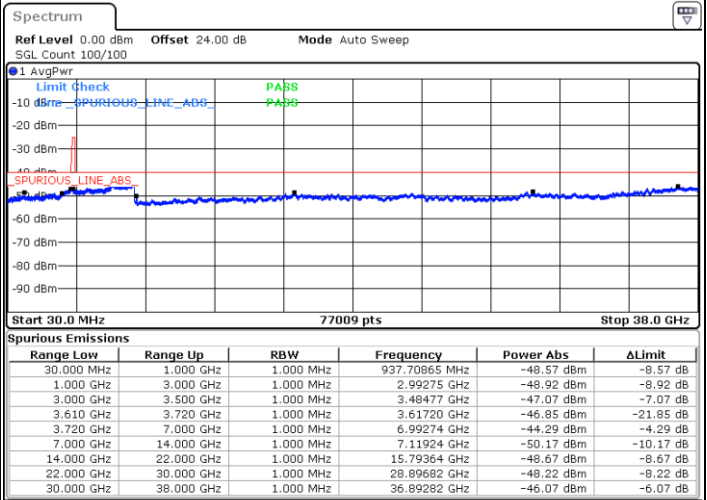

Date: 16.APR.2020 00:13:17

Middle Channel / FullIRB

N/A

Date: 16.APR.2020 00:04:16

LTE Band 48 / 5MHz

QPSK

Highest Channel / 1RB0

Highest Channel / 1RBmax

Date: 15.APR.2020 23:56:16

Date: 16.APR.2020 00:14:17

Highest Channel / FullIRB

N/A

Date: 16.APR.2020 00:05:16

LTE Band 48 / 10MHz

QPSK

Lowest Channel / 1RB0

Lowest Channel / 1RBmax

Date: 16.APR.2020 00:19:20

Date: 16.APR.2020 00:37:21

Lowest Channel / FullIRB

N/A

Date: 16.APR.2020 00:28:20

LTE Band 48 / 10MHz

QPSK