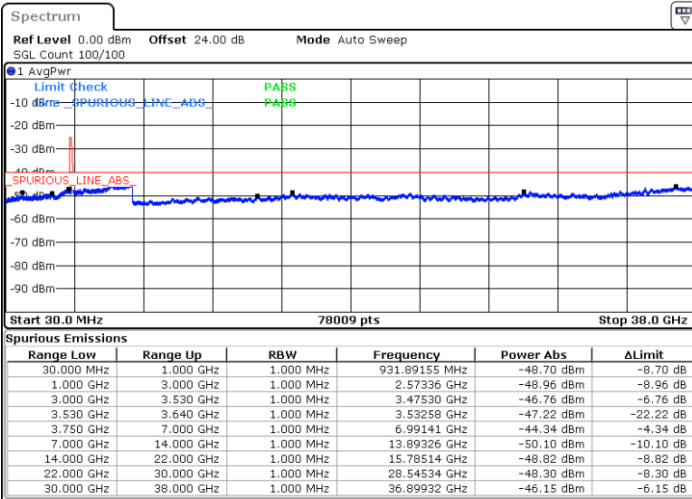

LTE Band 48 / 20MHz

16QAM

Middle Channel / 1RB0

Middle Channel / 1RBmax

Date: 16.APR.2020 01:24:26

Date: 16.APR.2020 01:33:27

Middle Channel / FullIRB

N/A

Date: 16.APR.2020 01:15:25

LTE Band 48 / 20MHz

16QAM

Highest Channel / 1RB0

Highest Channel / 1RBmax

Date: 16.APR.2020 01:27:26

Date: 16.APR.2020 01:36:27

Highest Channel / FullIRB

N/A

Date: 16.APR.2020 01:18:25

LTE Band 48 / 5MHz

64QAM

Lowest Channel / 1RB0

Lowest Channel / 1RBmax

Date: 15.APR.2020 23:52:16

Date: 16.APR.2020 00:10:17