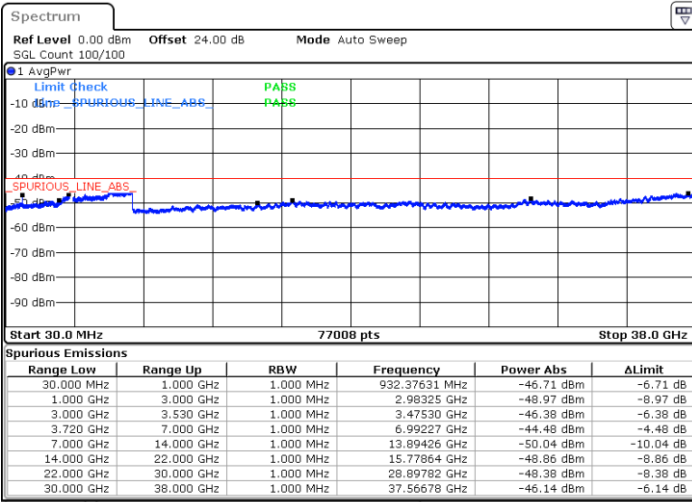

LTE Band 48 / 15MHz

QPSK

Lowest Channel / 1RB0

Lowest Channel / 1RBmax

Date: 16.APR.2020 00:44:22

Date: 16.APR.2020 01:02:22

Lowest Channel / FullIRB

N/A

Date: 16.APR.2020 00:53:23

LTE Band 48 / 15MHz

QPSK

Middle Channel / 1RB0

Middle Channel / 1RBmax

Date: 16.APR.2020 00:49:22

Date: 16.APR.2020 01:07:22

Middle Channel / FullIRB

N/A

Date: 16.APR.2020 00:58:22

LTE Band 48 / 15MHz

QPSK

Highest Channel / 1RB0

Highest Channel / 1RBmax

Date: 16.APR.2020 00:50:22

Date: 16.APR.2020 01:08:23

Highest Channel / FullIRB

N/A

Date: 16.APR.2020 00:59:22

LTE Band 48 / 20MHz

QPSK

Lowest Channel / 1RB0

Lowest Channel / 1RBmax

Date: 16.APR.2020 01:22:26