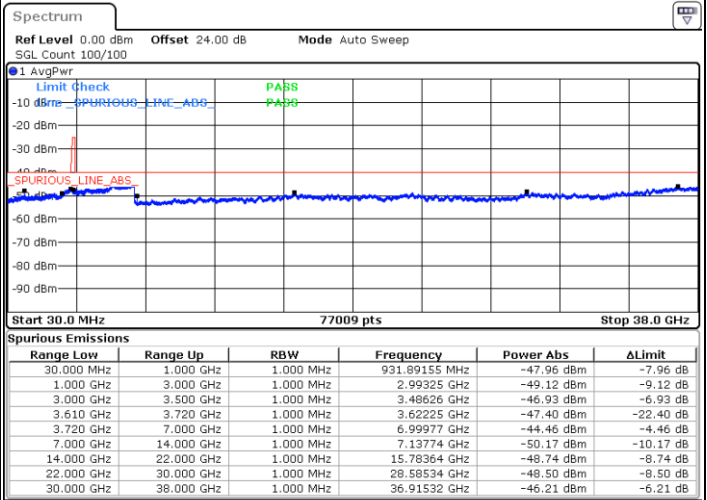

Middle Channel / 1RBmax

Date: 16.APR.2020 00:48:22

Date: 16.APR.2020 01:06:23

Middle Channel / FullIRB

N/A

Date: 16.APR.2020 00:57:22

LTE Band 48 / 15MHz

16QAM

Highest Channel / 1RB0

Highest Channel / 1RBmax

Date: 16.APR.2020 00:51:22

Date: 16.APR.2020 01:09:23

Highest Channel / FullIRB

N/A

Date: 16.APR.2020 01:00:22

LTE Band 48 / 20MHz

16QAM

Lowest Channel / 1RB0

Lowest Channel / 1RBmax

Date: 16.APR.2020 01:21:26

Date: 16.APR.2020 01:30:27

Lowest Channel / FullIRB

N/A

Date: 16.APR.2020 01:12:25