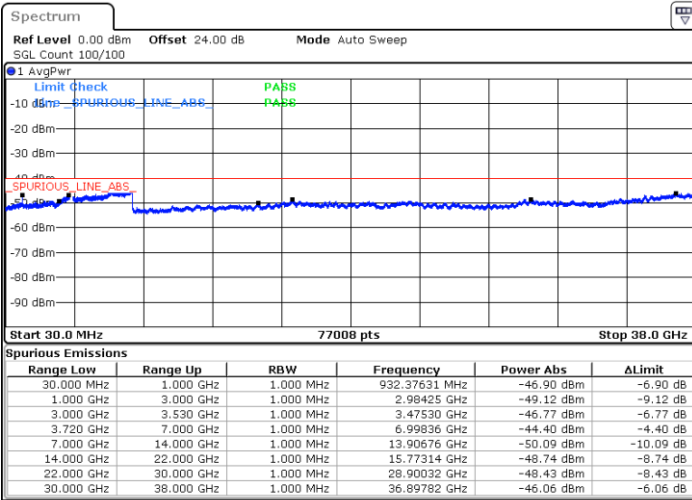

Date: 16.APR.2020 00:06:16

LTE Band 48 / 10MHz

16QAM

Lowest Channel / 1RB0

Lowest Channel / 1RBmax

Date: 16.APR.2020 00:18:19

Date: 16.APR.2020 00:36:21

Lowest Channel / FullIRB

N/A

Date: 16.APR.2020 00:27:20

LTE Band 48 / 10MHz

16QAM

MiddleChannel / 1RB0

Middle Channel / 1RBmax

Date: 16.APR.2020 00:21:19

Date: 16.APR.2020 00:39:20

Middle Channel / FullIRB

N/A

Date: 16.APR.2020 00:30:20

LTE Band 48 / 10MHz

16QAM

Highest Channel / 1RB0

Highest Channel / 1RBmax

Date: 16.APR.2020 00:24:19

Date: 16.APR.2020 00:42:20

Highest Channel / FullIRB

N/A

Date: 16.APR.2020 00:33:20

LTE Band 48 / 15MHz

16QAM

Lowest Channel / 1RB0

Lowest Channel / 1RBmax