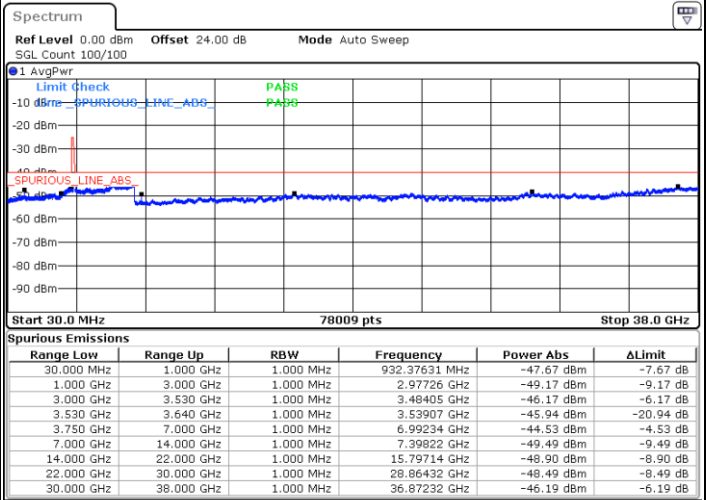

Date: 16.APR.2020 00:53:23

LTE Band 48 / 15MHz

QPSK

Middle Channel / 1RB0

Middle Channel / 1RBmax

Date: 16.APR.2020 00:49:22

Date: 16.APR.2020 01:07:22

Middle Channel / FullIRB

N/A

Date: 16.APR.2020 00:58:22

LTE Band 48 / 15MHz

QPSK

Highest Channel / 1RB0

Highest Channel / 1RBmax

Date: 16.APR.2020 00:50:22

Date: 16.APR.2020 01:08:23

Highest Channel / FullIRB

N/A

Date: 16.APR.2020 00:59:22

LTE Band 48 / 20MHz

QPSK

Lowest Channel / 1RB0

Lowest Channel / 1RBmax

Date: 16.APR.2020 01:22:26

Date: 16.APR.2020 01:31:28

Lowest Channel / FullIRB

N/A

Date: 16.APR.2020 01:13:26

LTE Band 48 / 20MHz

QPSK

Middle Channel / 1RB0

Middle Channel / 1RBmax