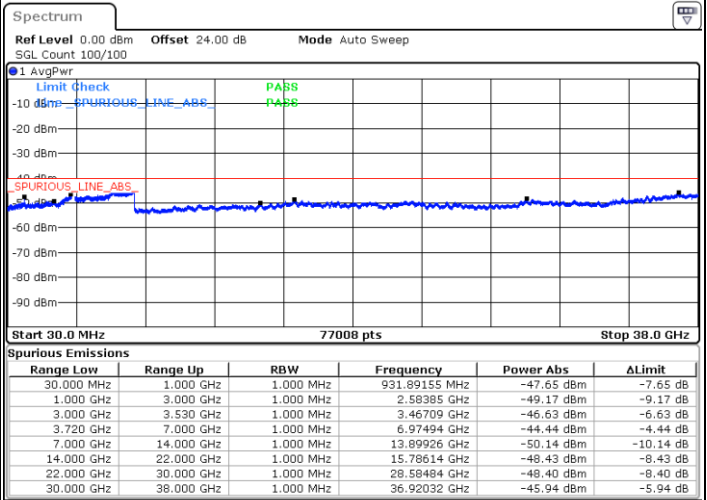

Date: 16.APR.2020 00:06:16

LTE Band 48 / 10MHz

16QAM

Lowest Channel / 1RB0

Lowest Channel / 1RBmax

Date: 16.APR.2020 00:18:19

Date: 16.APR.2020 00:36:21

Lowest Channel / FullIRB

N/A

Date: 16.APR.2020 00:27:20

LTE Band 48 / 10MHz

16QAM

MiddleChannel / 1RB0

Middle Channel / 1RBmax

Date: 16.APR.2020 00:21:19

Date: 16.APR.2020 00:39:20

Middle Channel / FullIRB

N/A

Date: 16.APR.2020 00:30:20

LTE Band 48 / 10MHz

16QAM

Highest Channel / 1RB0

Highest Channel / 1RBmax

Date: 16.APR.2020 00:24:19

Date: 16.APR.2020 00:42:20

Highest Channel / FullIRB

N/A

Date: 16.APR.2020 00:33:20

LTE Band 48 / 15MHz

16QAM

Lowest Channel / 1RB0

Lowest Channel / 1RBmax