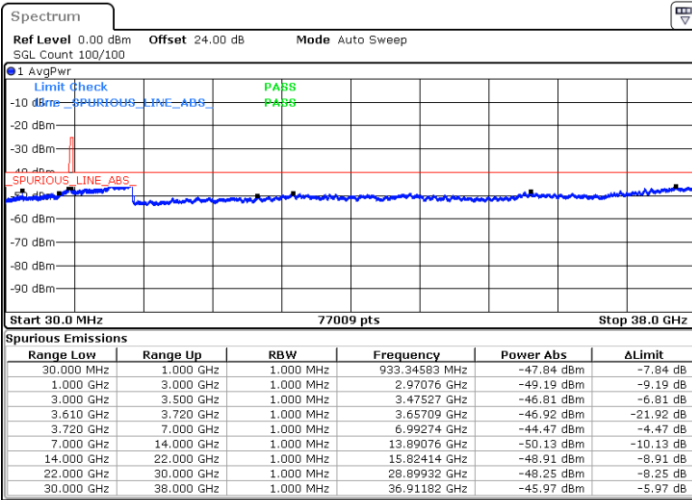

Date: 16.APR.2020 00:13:17

Middle Channel / FullIRB

N/A

Date: 16.APR.2020 00:04:16

LTE Band 48 / 5MHz

QPSK

Highest Channel / 1RB0

Highest Channel / 1RBmax

Date: 15.APR.2020 23:56:16

Date: 16.APR.2020 00:14:17

Highest Channel / FullIRB

N/A

Date: 16.APR.2020 00:05:16

LTE Band 48 / 10MHz

QPSK

Lowest Channel / 1RB0

Lowest Channel / 1RBmax

Date: 16.APR.2020 00:19:20

Date: 16.APR.2020 00:37:21

Lowest Channel / FullIRB

N/A

Date: 16.APR.2020 00:28:20

LTE Band 48 / 10MHz

QPSK