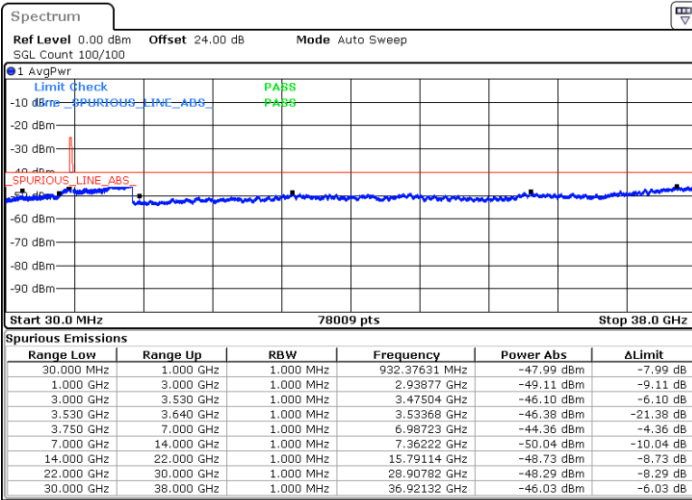

Date: 16.APR.2020 01:31:28

Lowest Channel / FullIRB

N/A

Date: 16.APR.2020 01:13:26

LTE Band 48 / 20MHz

QPSK

Middle Channel / 1RB0

Middle Channel / 1RBmax

Date: 16.APR.2020 01:23:26

Date: 16.APR.2020 01:32:28

Middle Channel / FullIRB

N/A

Date: 16.APR.2020 01:14:26

LTE Band 48 / 20MHz

QPSK

Highest Channel / 1RB0

Highest Channel / 1RBmax

Date: 16.APR.2020 01:28:27

Date: 16.APR.2020 01:37:27

Highest Channel / FullIRB

N/A

Date: 16.APR.2020 01:19:25

LTE Band 48 / 5MHz

16QAM

Lowest Channel / 1RB0

Lowest Channel / 1RBmax

Date: 15.APR.2020 23:51:16

Date: 16.APR.2020 00:09:17

Lowest Channel / FullIRB

N/A

Date: 16.APR.2020 00:00:17

LTE Band 48 / 5MHz