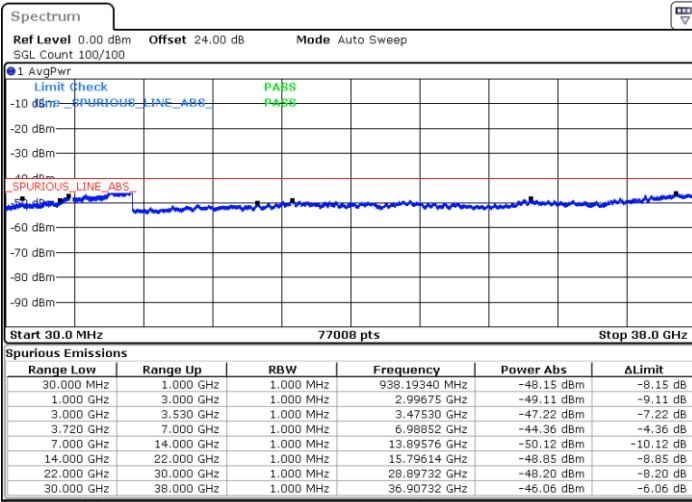

Lowest Channel / 1RB0

Lowest Channel / 1RBmax

Date: 15.APR.2020 23:51:16

Date: 16.APR.2020 00:09:17

Lowest Channel / FullIRB

N/A

Date: 16.APR.2020 00:00:17

LTE Band 48 / 5MHz

16QAM

Middle Channel / 1RB0

Middle Channel / 1RBmax

Date: 15.APR.2020 23:54:16

Date: 16.APR.2020 00:12:17

Middle Channel / FullIRB

N/A

Date: 16.APR.2020 00:03:17

LTE Band 48 / 5MHz

16QAM

Highest Channel / 1RB0

Highest Channel / 1RBmax

Date: 15.APR.2020 23:57:16

Date: 16.APR.2020 00:15:17

Highest Channel / FullIRB

N/A

Date: 16.APR.2020 00:06:16

LTE Band 48 / 10MHz

16QAM

Lowest Channel / 1RB0

Lowest Channel / 1RBmax

Date: 16.APR.2020 00:18:19

Date: 16.APR.2020 00:36:21

Lowest Channel / FullIRB