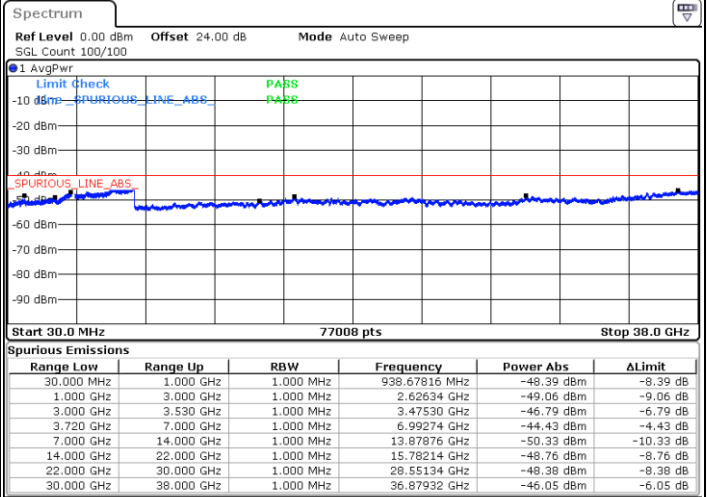

Date: 15.APR.2020 23:21:32

LTE Band 48 / 20MHz

64QAM

Highest Channel / 1RB0

Highest Channel / 1RBmax

Date: 15.APR.2020 23:34:43

Date: 15.APR.2020 23:46:36

Highest Channel / FullIRB

N/A

Date: 15.APR.2020 23:22:51

Conducted Spurious Emission

LTE Band 48 / 5MHz

QPSK

Middle Channel / 1RB0

Middle Channel / 1RBmax

Date: 15.APR.2020 23:55:16

Date: 16.APR.2020 00:13:17

Middle Channel / FullIRB

N/A

Date: 16.APR.2020 00:04:16

LTE Band 48 / 5MHz

QPSK

Highest Channel / 1RB0

Highest Channel / 1RBmax

Date: 15.APR.2020 23:56:16

Date: 16.APR.2020 00:14:17

Highest Channel / FullIRB

N/A

Date: 16.APR.2020 00:05:16

LTE Band 48 / 10MHz

QPSK

Lowest Channel / 1RB0