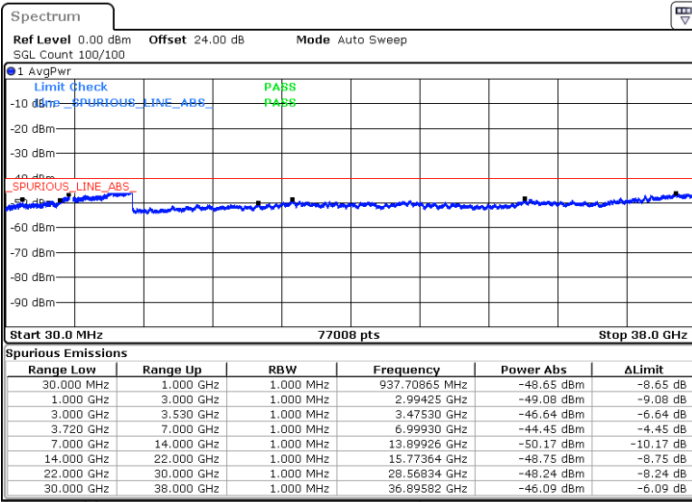

LTE Band 48 / 5MHz

16QAM

Middle Channel / 1RB0

Middle Channel / 1RBmax

Date: 15.APR.2020 23:54:16