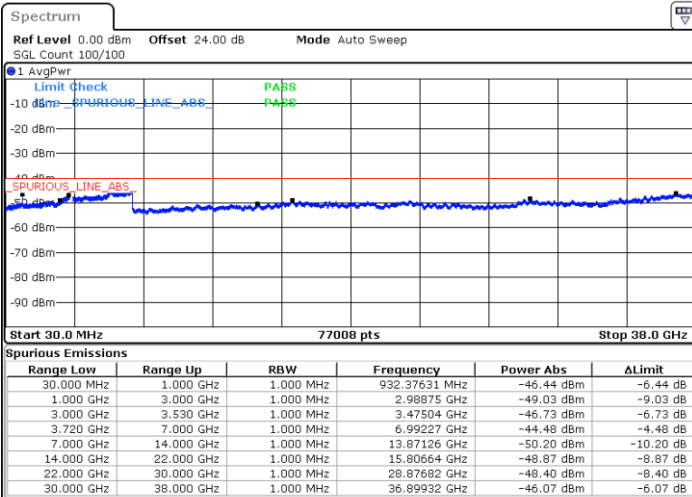

Highest Channel / FullIRB

N/A

Date: 16.APR.2020 00:59:22

LTE Band 48 / 20MHz

QPSK

Lowest Channel / 1RB0

Lowest Channel / 1RBmax

Date: 16.APR.2020 01:22:26

Date: 16.APR.2020 01:31:28

Lowest Channel / FullIRB

N/A

Date: 16.APR.2020 01:13:26

LTE Band 48 / 20MHz

QPSK

Middle Channel / 1RB0

Middle Channel / 1RBmax

Date: 16.APR.2020 01:23:26

Date: 16.APR.2020 01:32:28

Middle Channel / FullIRB

N/A

Date: 16.APR.2020 01:14:26

LTE Band 48 / 20MHz

QPSK

Highest Channel / 1RB0

Highest Channel / 1RBmax

Date: 16.APR.2020 01:28:27

Date: 16.APR.2020 01:37:27

Highest Channel / FullIRB

N/A

Date: 16.APR.2020 01:19:25

LTE Band 48 / 5MHz

16QAM