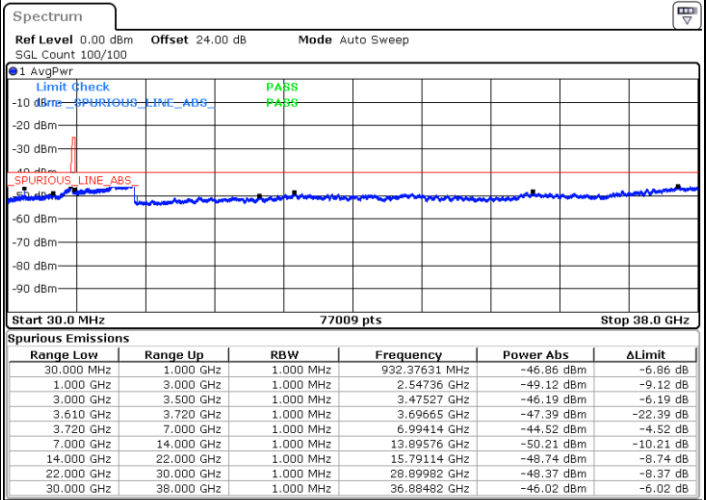

QPSK

Highest Channel / 1RB0

Highest Channel / 1RBmax

Date: 16.APR.2020 00:25:20

Date: 16.APR.2020 00:43:20

Highest Channel / FullIRB

N/A

Date: 16.APR.2020 00:34:20

LTE Band 48 / 15MHz

QPSK

Lowest Channel / 1RB0

Lowest Channel / 1RBmax

Date: 16.APR.2020 00:44:22

Date: 16.APR.2020 01:02:22

Lowest Channel / FullIRB

N/A

Date: 16.APR.2020 00:53:23

LTE Band 48 / 15MHz

QPSK

Middle Channel / 1RB0

Middle Channel / 1RBmax

Date: 16.APR.2020 00:49:22

Date: 16.APR.2020 01:07:22

Middle Channel / FullIRB

N/A

Date: 16.APR.2020 00:58:22

LTE Band 48 / 15MHz

QPSK

Highest Channel / 1RB0

Highest Channel / 1RBmax

Date: 16.APR.2020 00:50:22

Date: 16.APR.2020 01:08:23