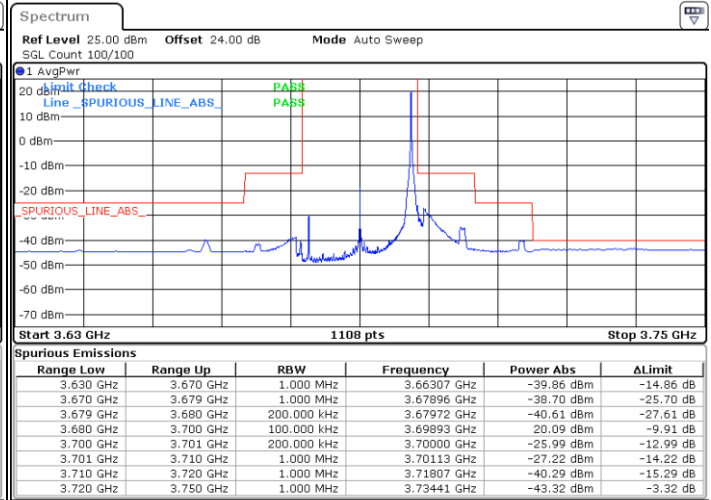

Date: 15.APR.2020 23:21:32

LTE Band 48 / 20MHz

64QAM

Highest Channel / 1RB0

Highest Channel / 1RBmax

Date: 15.APR.2020 23:34:43

Date: 15.APR.2020 23:46:36

Highest Channel / FullIRB

N/A

Date: 15.APR.2020 23:22:51

Conducted Spurious Emission

LTE Band 48 / 5MHz

QPSK

Middle Channel / 1RB0

Middle Channel / 1RBmax

Date: 15.APR.2020 23:55:16