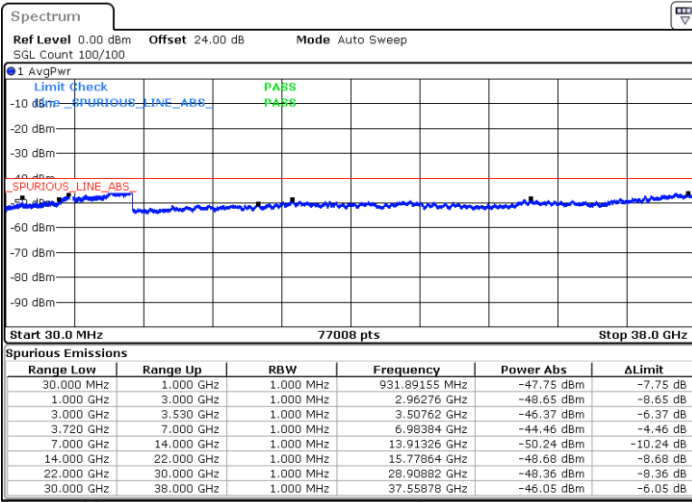

Highest Channel / 1RB0

Highest Channel / 1RBmax

Date: 16.APR.2020 00:51:22

Date: 16.APR.2020 01:09:23

Highest Channel / FullIRB

N/A

Date: 16.APR.2020 01:00:22

LTE Band 48 / 20MHz

16QAM

Lowest Channel / 1RB0

Lowest Channel / 1RBmax

Date: 16.APR.2020 01:21:26

Date: 16.APR.2020 01:30:27

Lowest Channel / FullIRB

N/A

Date: 16.APR.2020 01:12:25

LTE Band 48 / 20MHz

16QAM

Middle Channel / 1RB0

Middle Channel / 1RBmax

Date: 16.APR.2020 01:24:26

Date: 16.APR.2020 01:33:27

Middle Channel / FullIRB

N/A

Date: 16.APR.2020 01:15:25

LTE Band 48 / 20MHz

16QAM

Highest Channel / 1RB0

Highest Channel / 1RBmax

Date: 16.APR.2020 01:27:26

Date: 16.APR.2020 01:36:27

Highest Channel / FullIRB