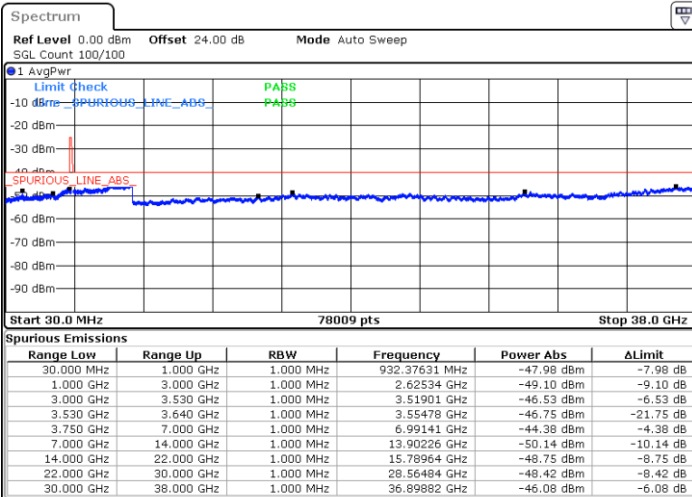

Date: 16.APR.2020 01:23:26

Date: 16.APR.2020 01:32:28

Middle Channel / FullIRB

N/A

Date: 16.APR.2020 01:14:26

LTE Band 48 / 20MHz

QPSK

Highest Channel / 1RB0

Highest Channel / 1RBmax

Date: 16.APR.2020 01:28:27

Date: 16.APR.2020 01:37:27

Highest Channel / FullIRB

N/A

Date: 16.APR.2020 01:19:25

LTE Band 48 / 5MHz

16QAM

Lowest Channel / 1RB0

Lowest Channel / 1RBmax

Date: 15.APR.2020 23:51:16

Date: 16.APR.2020 00:09:17

Lowest Channel / FullIRB

N/A

Date: 16.APR.2020 00:00:17

LTE Band 48 / 5MHz