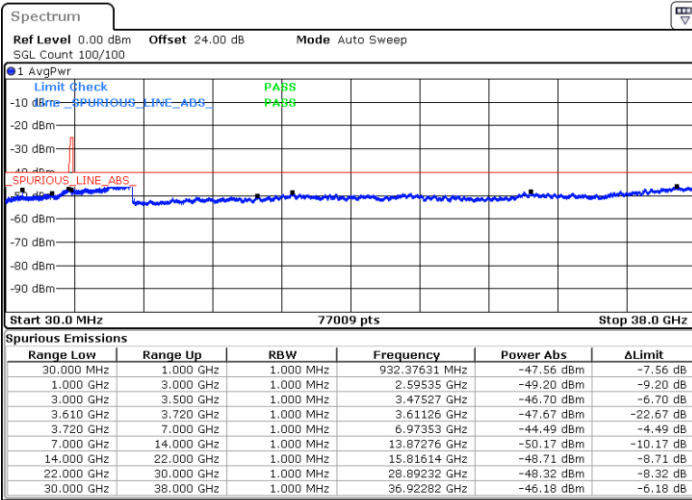

Middle Channel / 1RBmax

Date: 16.APR.2020 00:48:22

Date: 16.APR.2020 01:06:23

Middle Channel / FullIRB

N/A

Date: 16.APR.2020 00:57:22

LTE Band 48 / 15MHz

16QAM

Highest Channel / 1RB0

Highest Channel / 1RBmax

Date: 16.APR.2020 00:51:22

Date: 16.APR.2020 01:09:23

Highest Channel / FullIRB

N/A

Date: 16.APR.2020 01:00:22

LTE Band 48 / 20MHz

16QAM

Lowest Channel / 1RB0

Lowest Channel / 1RBmax

Date: 16.APR.2020 01:21:26

Date: 16.APR.2020 01:30:27

Lowest Channel / FullIRB

N/A

Date: 16.APR.2020 01:12:25