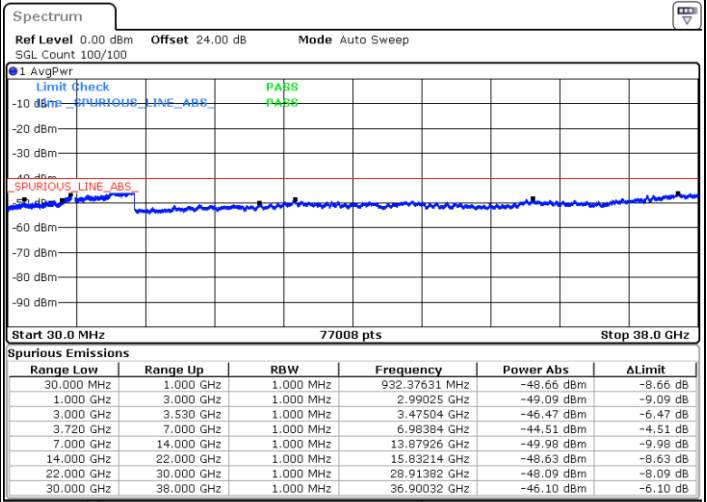

Date: 16.APR.2020 00:12:17