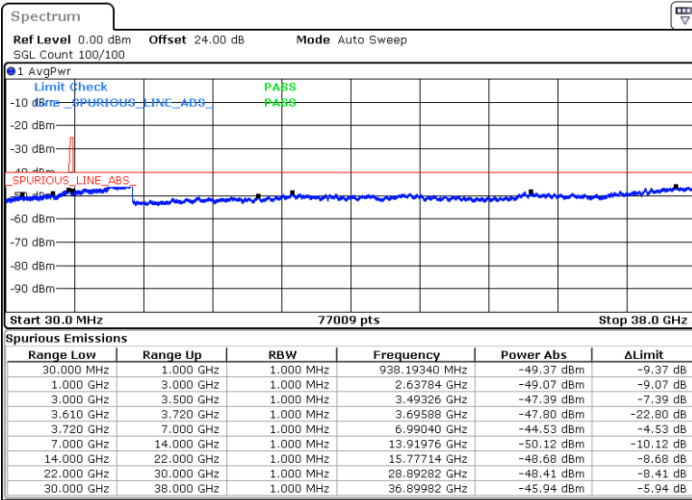

Date: 16.APR.2020 01:15:25

LTE Band 48 / 20MHz

16QAM

Highest Channel / 1RB0

Highest Channel / 1RBmax

Date: 16.APR.2020 01:27:26

Date: 16.APR.2020 01:36:27

Highest Channel / FullIRB

N/A

Date: 16.APR.2020 01:18:25

LTE Band 48 / 5MHz

64QAM

Lowest Channel / 1RB0

Lowest Channel / 1RBmax

Date: 15.APR.2020 23:52:16

Date: 16.APR.2020 00:10:17