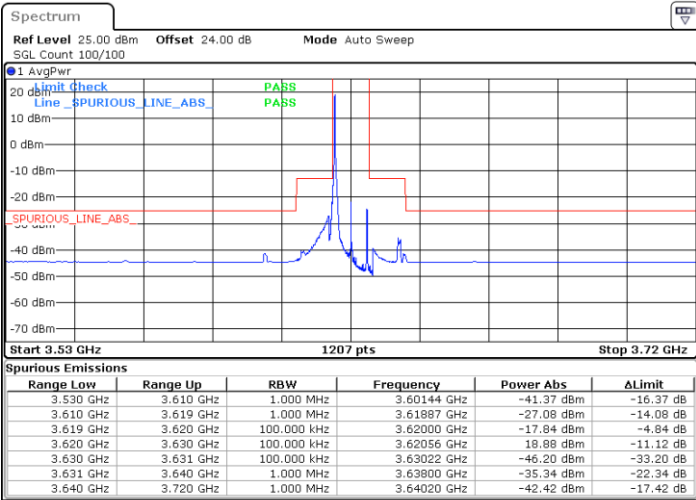

Date: 15.APR.2020 02:57:45

Date: 23.APR.2020 00:48:25

Highest Channel / FullIRB

N/A

Date: 15.APR.2020 21:50:23

LTE Band 48 / 10MHz

64QAM

Lowest Channel / 1RB0

Lowest Channel / 1RBmax

Date: 15.APR.2020 22:03:36

Date: 15.APR.2020 22:27:22

Lowest Channel / FullIRB

N/A

Date: 15.APR.2020 22:15:29

LTE Band 48 / 10MHz

64QAM

MiddleChannel / 1RB0

Middle Channel / 1RBmax

Date: 15.APR.2020 22:10:12

Date: 15.APR.2020 22:33:58

Middle Channel / FullIRB

N/A

Date: 15.APR.2020 22:22:05

LTE Band 48 / 10MHz