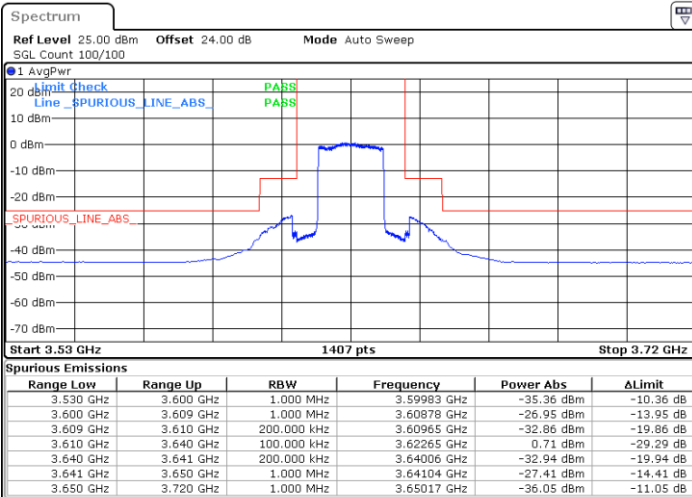

Highest Channel / 1RB0

Highest Channel / 1RBmax

Date: 15.APR.2020 22:48:30

Date: 15.APR.2020 23:12:16

Highest Channel / FullIRB

N/A

Date: 15.APR.2020 23:00:23

LTE Band 48 / 20MHz

LTE Band 48 / 20MHz

16QAM

Middle Channel / 1RB0

Middle Channel / 1RBmax

Date: 15.APR.2020 23:32:05

Date: 15.APR.2020 23:43:58

Middle Channel / FullIRB

N/A

Date: 15.APR.2020 23:20:13

LTE Band 48 / 20MHz

16QAM

Highest Channel / 1RB0

Highest Channel / 1RBmax

Date: 15.APR.2020 23:36:02

Date: 15.APR.2020 23:47:55

Highest Channel / FullIRB