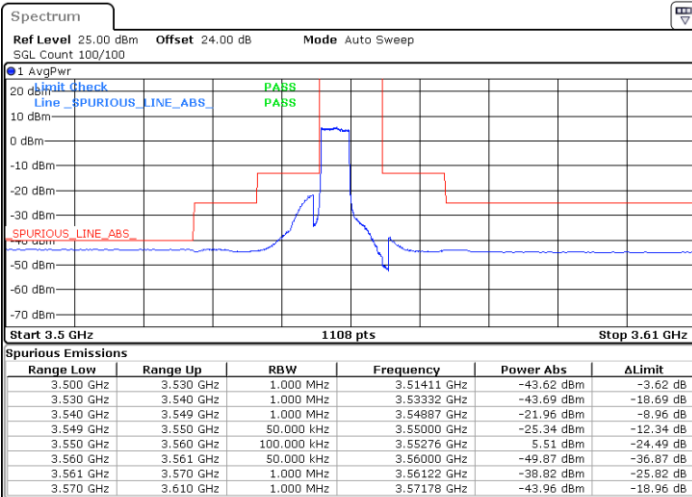

Highest Channel / 1RBmax

Date: 15.APR.2020 23:37:22

Date: 15.APR.2020 23:49:14

Highest Channel / FullIRB

N/A

Date: 23.APR.2020 00:57:38

LTE Band 48 / 5MHz

16QAM

Lowest Channel / 1RB0

Lowest Channel / 1RBmax

Date: 17.APR.2020 02:35:56

Date: 15.APR.2020 21:53:02

Lowest Channel / FullIRB

N/A

Date: 15.APR.2020 03:00:23

LTE Band 48 / 5MHz

LTE Band 48 / 5MHz

16QAM

Highest Channel / 1RB0

Highest Channel / 1RBmax

Date: 15.APR.2020 02:56:26

Date: 23.APR.2020 00:39:37

Highest Channel / FullIRB

N/A