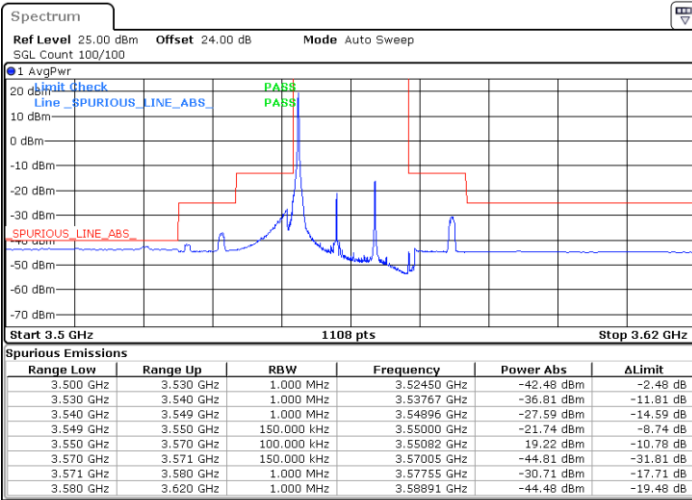

Middle Channel / FullIRB

N/A

Date: 15.APR.2020 22:20:46

LTE Band 48 / 10MHz

16QAM

Highest Channel / 1RB0

Highest Channel / 1RBmax

Date: 15.APR.2020 22:12:50

Date: 15.APR.2020 22:36:36

Highest Channel / FullIRB

N/A

Date: 15.APR.2020 22:24:43

LTE Band 48 / 15MHz

16QAM

Lowest Channel / 1RB0

Lowest Channel / 1RBmax

Date: 15.APR.2020 22:40:35

Date: 15.APR.2020 23:04:21

Lowest Channel / FullIRB

N/A

Date: 15.APR.2020 22:52:28

LTE Band 48 / 15MHz

16QAM

Middle Channel / 1RB0