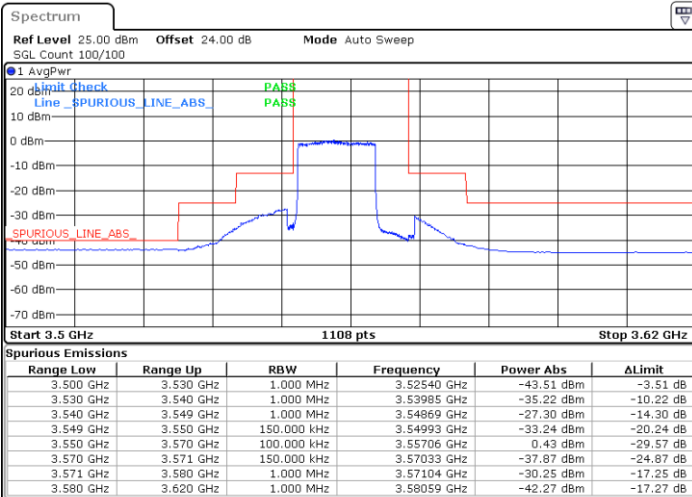

64QAM

Highest Channel / 1RB0

Highest Channel / 1RBmax

Date: 15.APR.2020 22:11:31

Date: 15.APR.2020 22:35:17

Highest Channel / FullIRB

N/A

Date: 15.APR.2020 22:23:24

LTE Band 48 / 15MHz

64QAM

Lowest Channel / 1RB0

Lowest Channel / 1RBmax

Date: 15.APR.2020 22:41:54

Date: 15.APR.2020 23:05:40

Lowest Channel / FullIRB

N/A

Date: 15.APR.2020 22:53:47

LTE Band 48 / 15MHz

64QAM

Middle Channel / 1RB0

Middle Channel / 1RBmax

Date: 15.APR.2020 22:43:13

Date: 15.APR.2020 23:07:00

Middle Channel / FullIRB