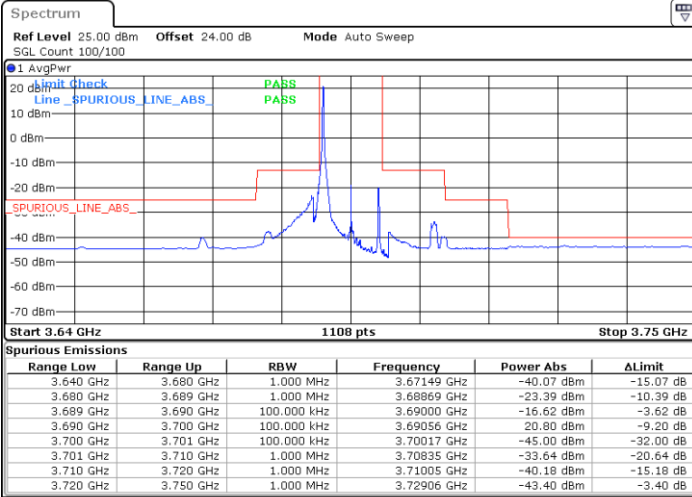

N/A

Date: 15.APR.2020 22:16:48

LTE Band 48 / 10MHz

16QAM

MiddleChannel / 1RB0

Middle Channel / 1RBmax

Date: 15.APR.2020 22:08:53

Date: 15.APR.2020 22:32:39

Middle Channel / FullIRB

N/A

Date: 15.APR.2020 22:20:46

LTE Band 48 / 10MHz

16QAM

Highest Channel / 1RB0

Highest Channel / 1RBmax

Date: 15.APR.2020 22:12:50

Date: 15.APR.2020 22:36:36

Highest Channel / FullIRB

N/A

Date: 15.APR.2020 22:24:43

LTE Band 48 / 15MHz

16QAM

Lowest Channel / 1RB0

Lowest Channel / 1RBmax