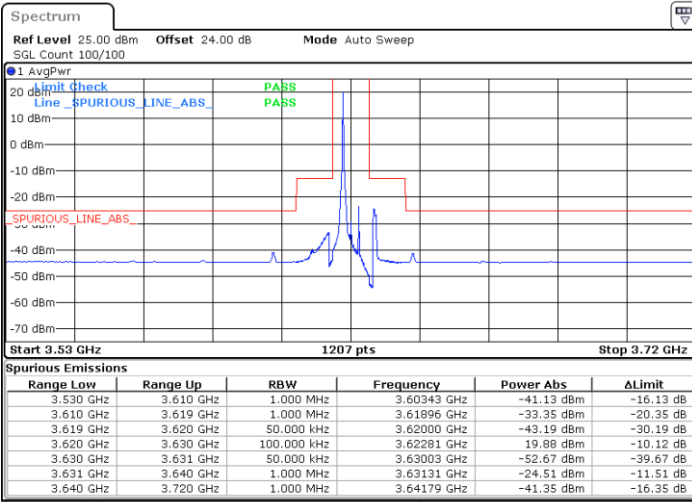

LTE Band 48 / 5MHz

16QAM

Middle Channel / 1RB0

Middle Channel / 1RBmax

Date: 15.APR.2020 02:52:28