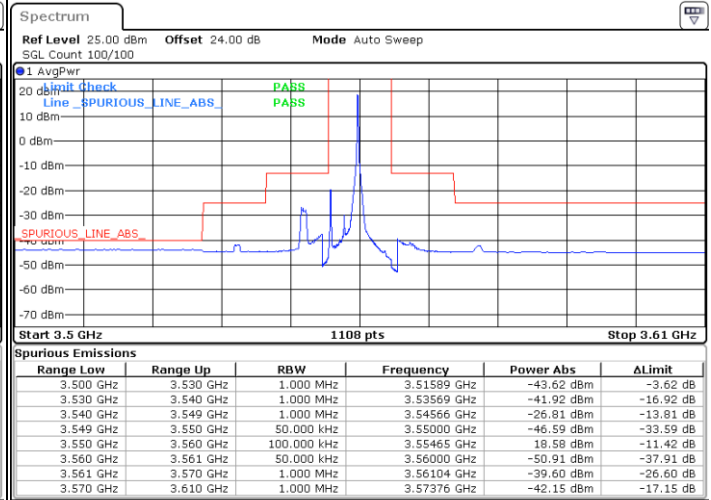

Date: 15.APR.2020 23:20:13

LTE Band 48 / 20MHz

16QAM

Highest Channel / 1RB0

Highest Channel / 1RBmax

Date: 15.APR.2020 23:36:02

Date: 15.APR.2020 23:47:55

Highest Channel / FullIRB

N/A

Date: 23.APR.2020 00:58:43

LTE Band 48 / 5MHz

64QAM

Lowest Channel / 1RB0

Lowest Channel / 1RBmax

Date: 15.APR.2020 02:49:50

Date: 15.APR.2020 21:54:21

Lowest Channel / FullIRB

N/A

Date: 15.APR.2020 03:01:43

LTE Band 48 / 5MHz

64QAM

Middle Channel / 1RB0

Middle Channel / 1RBmax

Date: 15.APR.2020 02:51:09

Date: 15.APR.2020 21:55:40

Middle Channel / FullIRB

N/A

Date: 15.APR.2020 21:43:47

LTE Band 48 / 5MHz

64QAM

Highest Channel / 1RB0

Highest Channel / 1RBmax