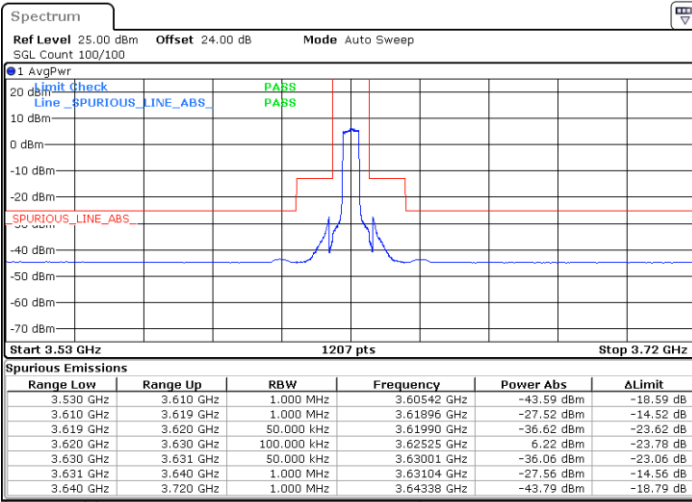

Middle Channel / FullIRB

N/A

Date: 15.APR.2020 21:45:06