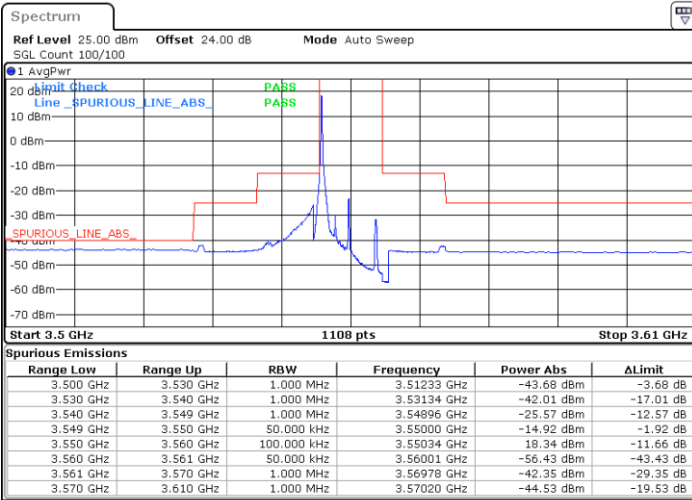

Date: 15.APR.2020 23:20:13

LTE Band 48 / 20MHz

16QAM

Highest Channel / 1RB0

Highest Channel / 1RBmax

Date: 15.APR.2020 23:36:02

Date: 15.APR.2020 23:47:55

Highest Channel / FullIRB

N/A

Date: 23.APR.2020 00:58:43

LTE Band 48 / 5MHz

64QAM

Lowest Channel / 1RB0

Lowest Channel / 1RBmax

Date: 15.APR.2020 02:49:50

Date: 15.APR.2020 21:54:21

Lowest Channel / FullIRB

N/A

Date: 15.APR.2020 03:01:43

LTE Band 48 / 5MHz

64QAM

Middle Channel / 1RB0

Middle Channel / 1RBmax

Date: 15.APR.2020 02:51:09

Date: 15.APR.2020 21:55:40

Middle Channel / FullIRB

N/A

Date: 15.APR.2020 21:43:47

LTE Band 48 / 5MHz

64QAM

Highest Channel / 1RB0

Highest Channel / 1RBmax