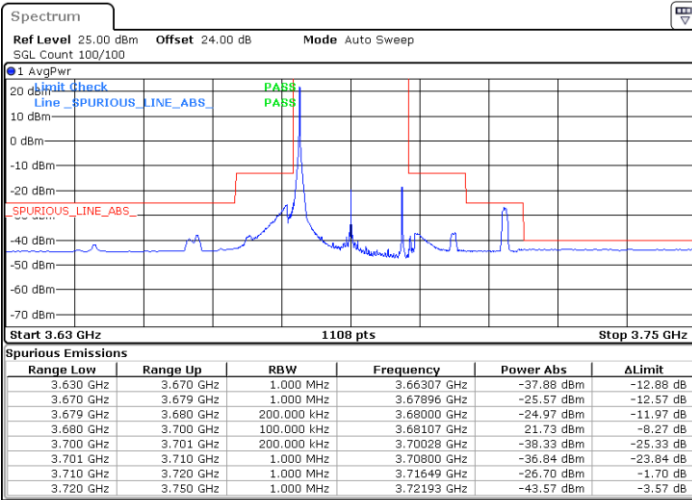

Date: 15.APR.2020 23:41:20

Lowest Channel / FullIRB

N/A

Date: 15.APR.2020 23:17:35

LTE Band 48 / 20MHz

QPSK

Middle Channel / 1RB0

Middle Channel / 1RBmax

Date: 15.APR.2020 23:30:46

Date: 15.APR.2020 23:42:39

Middle Channel / FullIRB

N/A

Date: 15.APR.2020 23:18:54

LTE Band 48 / 20MHz

QPSK

Highest Channel / 1RB0

Highest Channel / 1RBmax

Date: 15.APR.2020 23:37:22

Date: 15.APR.2020 23:49:14

Highest Channel / FullIRB

N/A

Date: 23.APR.2020 00:57:38

LTE Band 48 / 5MHz

16QAM

Lowest Channel / 1RB0

Lowest Channel / 1RBmax

Date: 17.APR.2020 02:35:56

Date: 15.APR.2020 21:53:02

Lowest Channel / FullIRB

N/A

Date: 15.APR.2020 03:00:23

LTE Band 48 / 5MHz