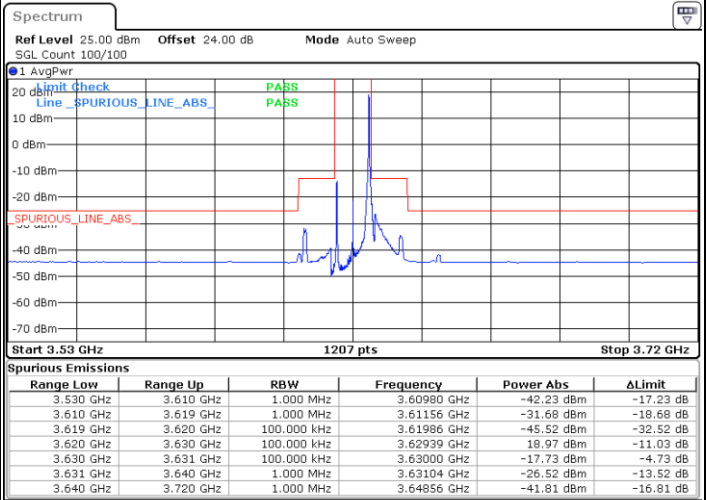

Date: 15.APR.2020 02:57:45

Date: 23.APR.2020 00:48:25

Highest Channel / FullIRB

N/A

Date: 15.APR.2020 21:50:23

LTE Band 48 / 10MHz

64QAM

Lowest Channel / 1RB0

Lowest Channel / 1RBmax

Date: 15.APR.2020 22:03:36

Date: 15.APR.2020 22:27:22

Lowest Channel / FullIRB

N/A

Date: 15.APR.2020 22:15:29

LTE Band 48 / 10MHz

64QAM

MiddleChannel / 1RB0

Middle Channel / 1RBmax

Date: 15.APR.2020 22:10:12

Date: 15.APR.2020 22:33:58

Middle Channel / FullIRB

N/A

Date: 15.APR.2020 22:22:05

LTE Band 48 / 10MHz