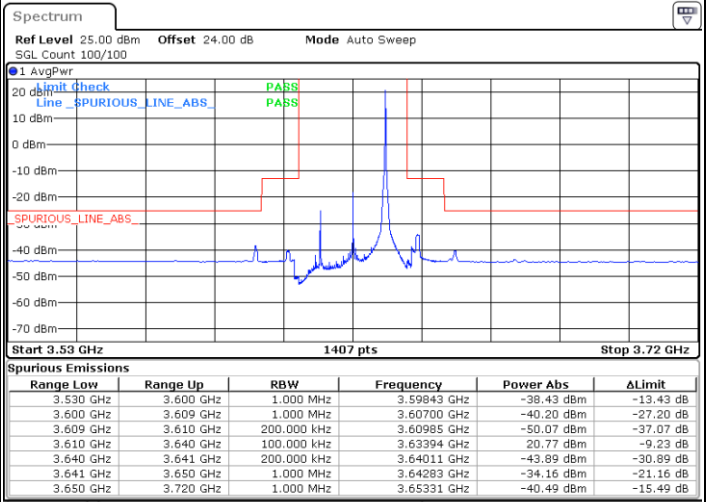

Highest Channel / FullIRB

N/A

Date: 23.APR.2020 00:53:55

LTE Band 48 / 20MHz

QPSK

Lowest Channel / 1RB0

Lowest Channel / 1RBmax

Date: 15.APR.2020 23:29:27

Date: 15.APR.2020 23:41:20

Lowest Channel / FullIRB

N/A

Date: 15.APR.2020 23:17:35

LTE Band 48 / 20MHz

QPSK

Middle Channel / 1RB0

Middle Channel / 1RBmax

Date: 15.APR.2020 23:30:46

Date: 15.APR.2020 23:42:39

Middle Channel / FullIRB

N/A

Date: 15.APR.2020 23:18:54

LTE Band 48 / 20MHz

QPSK

Highest Channel / 1RB0

Highest Channel / 1RBmax

Date: 15.APR.2020 23:37:22

Date: 15.APR.2020 23:49:14

Highest Channel / FullIRB

N/A

Date: 23.APR.2020 00:57:38

LTE Band 48 / 5MHz

16QAM