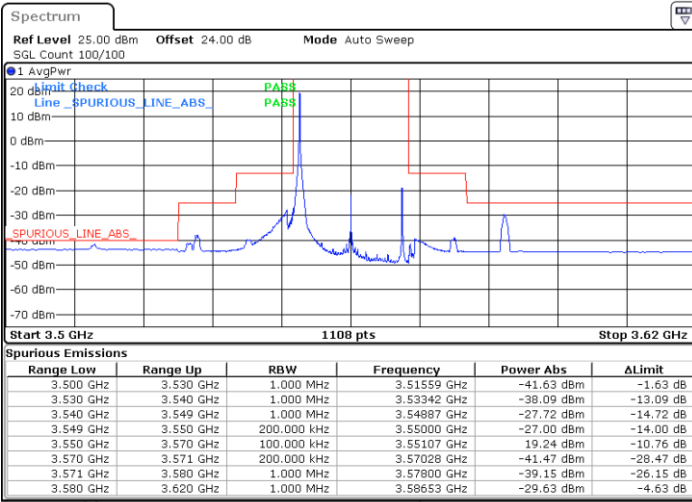

LTE Band 48 / 20MHz

16QAM

Lowest Channel / 1RB0

Lowest Channel / 1RBmax

Date: 15.APR.2020 23:28:08