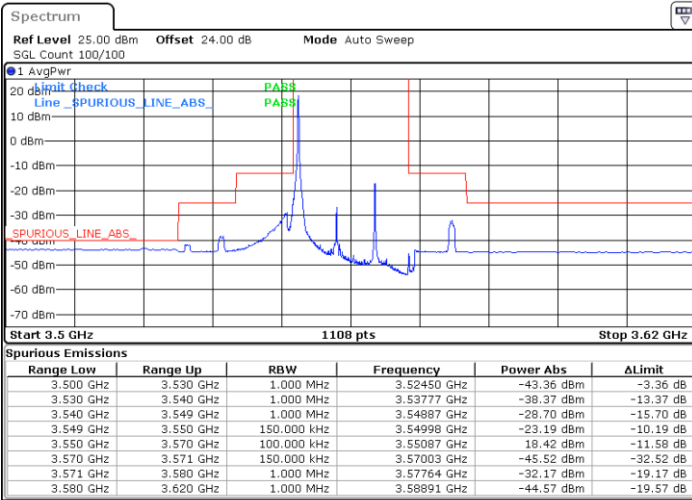

Lowest Channel / 1RBmax

Date: 15.APR.2020 22:03:36

Date: 15.APR.2020 22:27:22

Lowest Channel / FullIRB

N/A

Date: 15.APR.2020 22:15:29

LTE Band 48 / 10MHz

64QAM

MiddleChannel / 1RB0

Middle Channel / 1RBmax

Date: 15.APR.2020 22:10:12

Date: 15.APR.2020 22:33:58

Middle Channel / FullIRB

N/A

Date: 15.APR.2020 22:22:05

LTE Band 48 / 10MHz

64QAM

Highest Channel / 1RB0

Highest Channel / 1RBmax

Date: 15.APR.2020 22:11:31

Date: 15.APR.2020 22:35:17

Highest Channel / FullIRB

N/A

Date: 15.APR.2020 22:23:24

LTE Band 48 / 15MHz

64QAM

Lowest Channel / 1RB0

Lowest Channel / 1RBmax

Date: 15.APR.2020 22:41:54

Date: 15.APR.2020 23:05:40

Lowest Channel / FullIRB

N/A