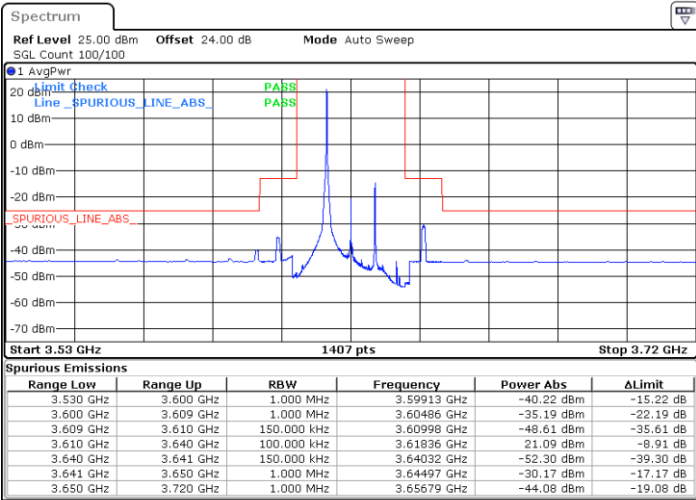

LTE Band 48 / 15MHz

QPSK

Lowest Channel / 1RB0

Lowest Channel / 1RBmax

Date: 15.APR.2020 22:39:16

Date: 15.APR.2020 23:03:01

Lowest Channel / FullIRB

N/A

Date: 15.APR.2020 22:51:09

LTE Band 48 / 15MHz

QPSK

Middle Channel / 1RB0

Middle Channel / 1RBmax

Date: 15.APR.2020 22:45:52

Date: 15.APR.2020 23:09:38

Middle Channel / FullIRB

N/A

Date: 15.APR.2020 22:57:45

LTE Band 48 / 15MHz

QPSK

Highest Channel / 1RB0

Highest Channel / 1RBmax

Date: 15.APR.2020 22:47:11

Date: 15.APR.2020 23:10:57

Highest Channel / FullIRB

N/A

Date: 23.APR.2020 00:53:55

LTE Band 48 / 20MHz

QPSK

Lowest Channel / 1RB0

Lowest Channel / 1RBmax

Date: 15.APR.2020 23:29:27