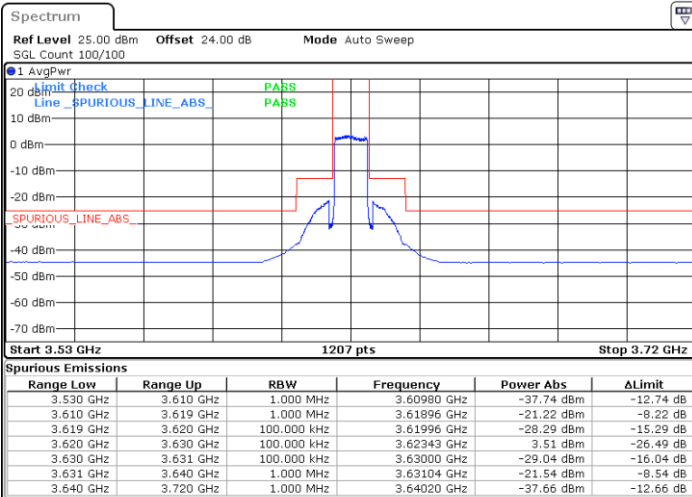

Date: 15.APR.2020 21:49:04

LTE Band 48 / 10MHz

16QAM

Lowest Channel / 1RB0

Lowest Channel / 1RBmax

Date: 15.APR.2020 22:04:55

Date: 15.APR.2020 22:28:41

Lowest Channel / FullIRB

N/A

Date: 15.APR.2020 22:16:48

LTE Band 48 / 10MHz

16QAM

MiddleChannel / 1RB0

Middle Channel / 1RBmax

Date: 15.APR.2020 22:08:53

Date: 15.APR.2020 22:32:39

Middle Channel / FullIRB

N/A

Date: 15.APR.2020 22:20:46

LTE Band 48 / 10MHz

16QAM

Highest Channel / 1RB0

Highest Channel / 1RBmax

Date: 15.APR.2020 22:12:50

Date: 15.APR.2020 22:36:36

Highest Channel / FullIRB

N/A

Date: 15.APR.2020 22:24:43

LTE Band 48 / 15MHz

16QAM

Lowest Channel / 1RB0

Lowest Channel / 1RBmax