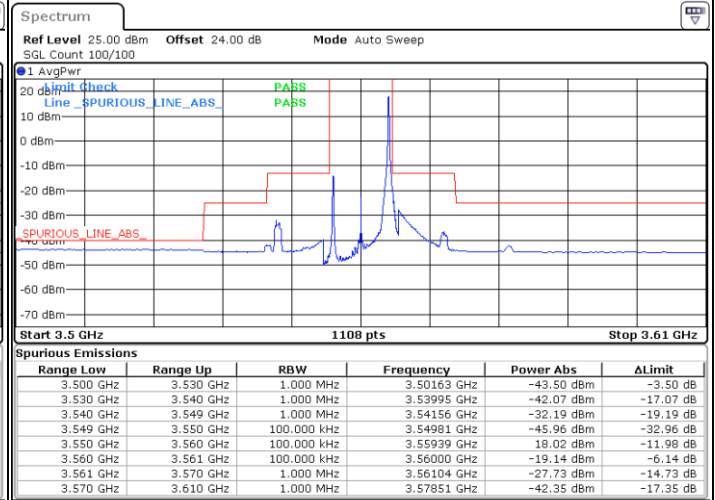

Date: 15.APR.2020 21:55:40

Middle Channel / FullIRB

N/A

Date: 15.APR.2020 21:43:47

LTE Band 48 / 5MHz

64QAM

Highest Channel / 1RB0

Highest Channel / 1RBmax

Date: 15.APR.2020 02:57:45

Date: 23.APR.2020 00:48:25

Highest Channel / FullIRB

N/A

Date: 15.APR.2020 21:50:23

LTE Band 48 / 10MHz

64QAM

Lowest Channel / 1RB0

Lowest Channel / 1RBmax

Date: 15.APR.2020 22:03:36

Date: 15.APR.2020 22:27:22

Lowest Channel / FullIRB

N/A

Date: 15.APR.2020 22:15:29

LTE Band 48 / 10MHz

64QAM

MiddleChannel / 1RB0

Middle Channel / 1RBmax

Date: 15.APR.2020 22:10:12

Date: 15.APR.2020 22:33:58

Middle Channel / FullIRB

N/A

Date: 15.APR.2020 22:22:05

LTE Band 48 / 10MHz