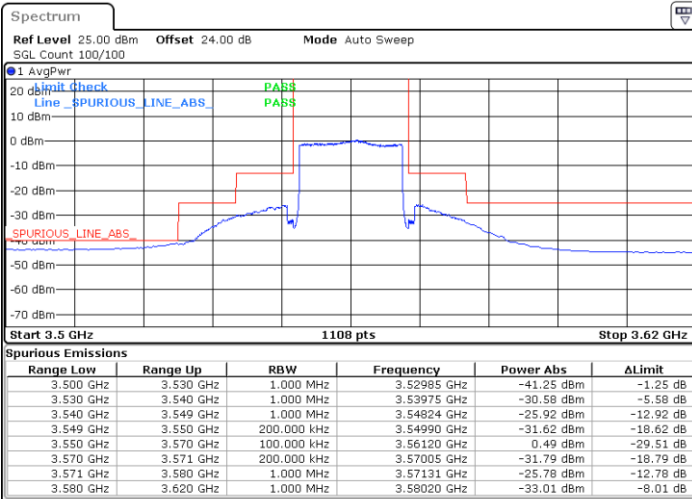

Highest Channel / 1RB0

Highest Channel / 1RBmax

Date: 15.APR.2020 22:48:30

Date: 15.APR.2020 23:12:16

Highest Channel / FullIRB

N/A

Date: 15.APR.2020 23:00:23

LTE Band 48 / 20MHz

16QAM

Lowest Channel / 1RB0

Lowest Channel / 1RBmax

Date: 15.APR.2020 23:28:08

Date: 15.APR.2020 23:40:00

Lowest Channel / FullIRB

N/A

Date: 15.APR.2020 23:16:15

LTE Band 48 / 20MHz

16QAM

Middle Channel / 1RB0

Middle Channel / 1RBmax

Date: 15.APR.2020 23:32:05

Date: 15.APR.2020 23:43:58

Middle Channel / FullIRB

N/A

Date: 15.APR.2020 23:20:13

LTE Band 48 / 20MHz

16QAM

Highest Channel / 1RB0

Highest Channel / 1RBmax

Date: 15.APR.2020 23:36:02

Date: 15.APR.2020 23:47:55

Highest Channel / FullIRB