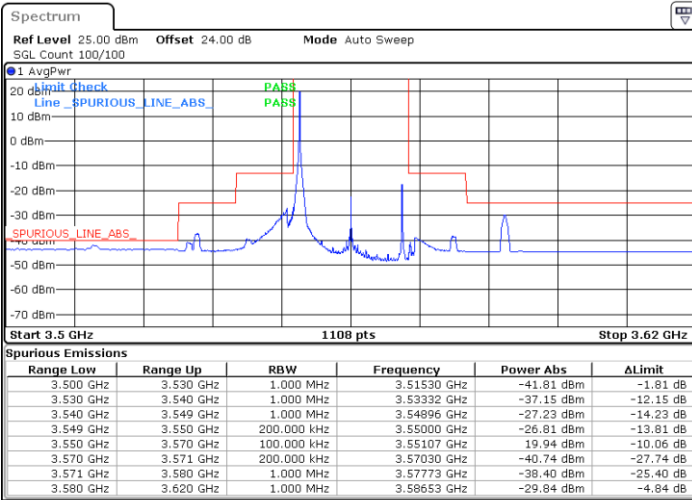

N/A

Date: 15.APR.2020 22:57:45

LTE Band 48 / 15MHz

QPSK

Highest Channel / 1RB0

Highest Channel / 1RBmax

Date: 15.APR.2020 22:47:11

Date: 15.APR.2020 23:10:57

Highest Channel / FullIRB

N/A

Date: 23.APR.2020 00:53:55

LTE Band 48 / 20MHz

QPSK

Lowest Channel / 1RB0

Lowest Channel / 1RBmax

Date: 15.APR.2020 23:29:27

Date: 15.APR.2020 23:41:20

Lowest Channel / FullIRB

N/A

Date: 15.APR.2020 23:17:35

LTE Band 48 / 20MHz

QPSK

Middle Channel / 1RB0

Middle Channel / 1RBmax