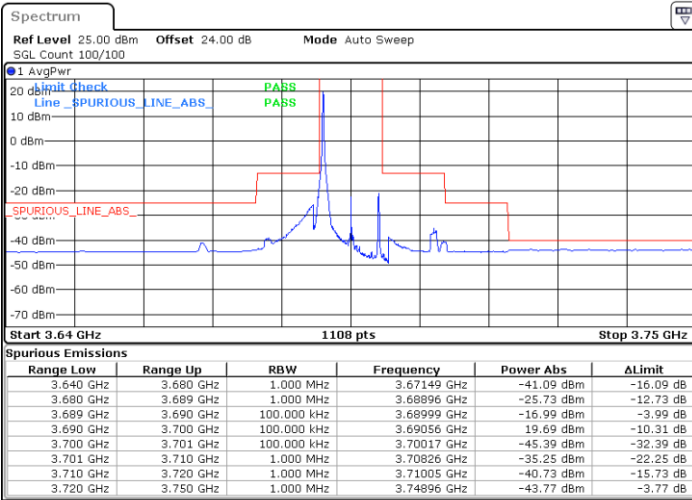

Date: 15.APR.2020 02:57:45

Date: 23.APR.2020 00:48:25

Highest Channel / FullIRB

N/A

Date: 15.APR.2020 21:50:23

LTE Band 48 / 10MHz

64QAM

Lowest Channel / 1RB0

Lowest Channel / 1RBmax

Date: 15.APR.2020 22:03:36

Date: 15.APR.2020 22:27:22

Lowest Channel / FullIRB

N/A

Date: 15.APR.2020 22:15:29

LTE Band 48 / 10MHz

64QAM

MiddleChannel / 1RB0

Middle Channel / 1RBmax

Date: 15.APR.2020 22:10:12

Date: 15.APR.2020 22:33:58

Middle Channel / FullIRB

N/A

Date: 15.APR.2020 22:22:05

LTE Band 48 / 10MHz

64QAM

Highest Channel / 1RB0

Highest Channel / 1RBmax

Date: 15.APR.2020 22:11:31

Date: 15.APR.2020 22:35:17

Highest Channel / FullIRB

N/A

Date: 15.APR.2020 22:23:24