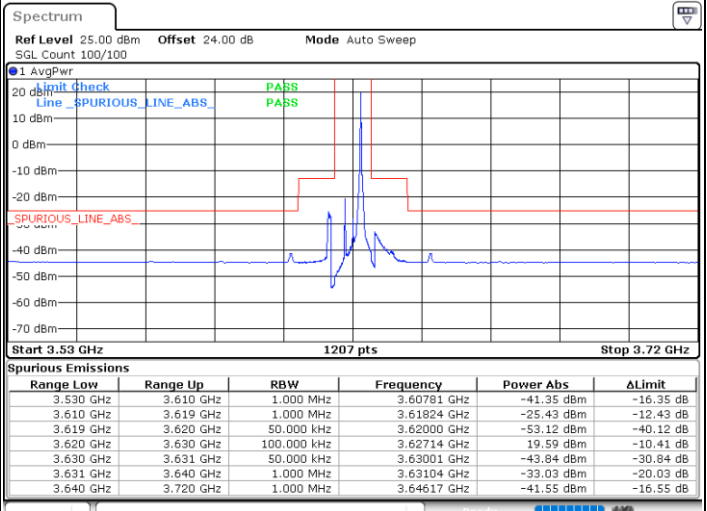

N/A

Date: 23.APR.2020 00:58:43

LTE Band 48 / 5MHz

64QAM

Lowest Channel / 1RB0

Lowest Channel / 1RBmax

Date: 15.APR.2020 02:49:50

Date: 15.APR.2020 21:54:21

Lowest Channel / FullIRB

N/A

Date: 15.APR.2020 03:01:43

LTE Band 48 / 5MHz

64QAM

Middle Channel / 1RB0

Middle Channel / 1RBmax

Date: 15.APR.2020 02:51:09

Date: 15.APR.2020 21:55:40

Middle Channel / FullIRB

N/A

Date: 15.APR.2020 21:43:47

LTE Band 48 / 5MHz

64QAM

Highest Channel / 1RB0

Highest Channel / 1RBmax

Date: 15.APR.2020 02:57:45

Date: 23.APR.2020 00:48:25

Highest Channel / FullIRB

N/A

Date: 15.APR.2020 21:50:23

LTE Band 48 / 10MHz

64QAM

Lowest Channel / 1RB0