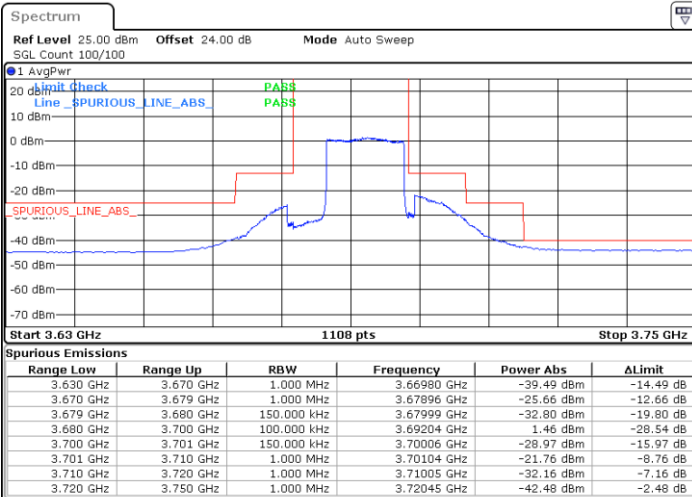

Date: 15.APR.2020 22:53:47

LTE Band 48 / 15MHz

64QAM

Middle Channel / 1RB0

Middle Channel / 1RBmax

Date: 15.APR.2020 22:43:13

Date: 15.APR.2020 23:07:00

Middle Channel / FullIRB

N/A

Date: 15.APR.2020 22:55:06

LTE Band 48 / 15MHz

64QAM

Highest Channel / 1RB0

Highest Channel / 1RBmax

Date: 15.APR.2020 22:49:49

Date: 15.APR.2020 23:13:35

Highest Channel / FullIRB

N/A

Date: 15.APR.2020 23:01:42

LTE Band 48 / 20MHz

64QAM

Lowest Channel / 1RB0

Lowest Channel / 1RBmax

Date: 15.APR.2020 23:26:48