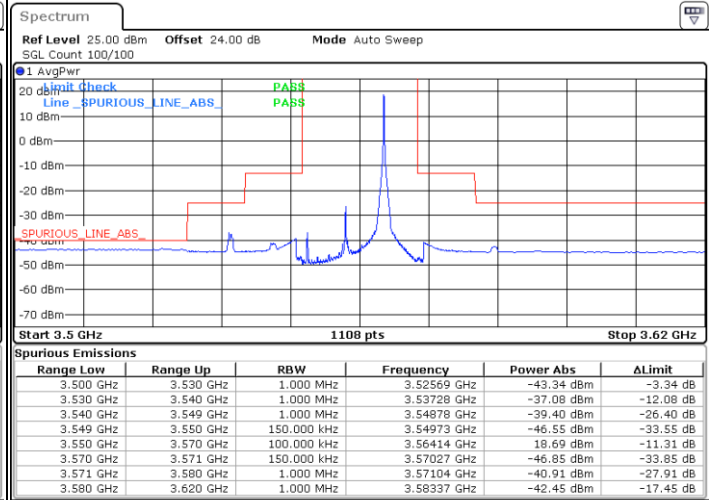

64QAM

Highest Channel / 1RB0

Highest Channel / 1RBmax

Date: 15.APR.2020 22:11:31

Date: 15.APR.2020 22:35:17

Highest Channel / FullIRB

N/A

Date: 15.APR.2020 22:23:24

LTE Band 48 / 15MHz

64QAM

Lowest Channel / 1RB0

Lowest Channel / 1RBmax

Date: 15.APR.2020 22:41:54

Date: 15.APR.2020 23:05:40

Lowest Channel / FullIRB

N/A

Date: 15.APR.2020 22:53:47

LTE Band 48 / 15MHz

64QAM

Middle Channel / 1RB0

Middle Channel / 1RBmax

Date: 15.APR.2020 22:43:13

Date: 15.APR.2020 23:07:00

Middle Channel / FullIRB