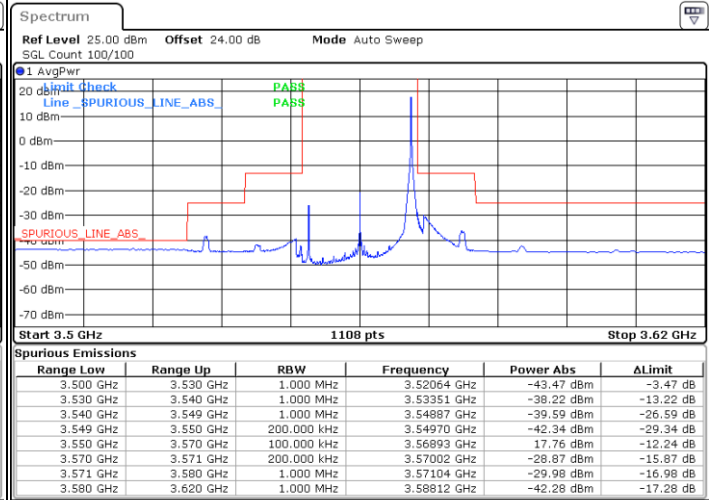

N/A

Date: 15.APR.2020 22:55:06

LTE Band 48 / 15MHz

64QAM

Highest Channel / 1RB0

Highest Channel / 1RBmax

Date: 15.APR.2020 22:49:49

Date: 15.APR.2020 23:13:35

Highest Channel / FullIRB

N/A

Date: 15.APR.2020 23:01:42

LTE Band 48 / 20MHz

64QAM

Lowest Channel / 1RB0

Lowest Channel / 1RBmax

Date: 15.APR.2020 23:26:48