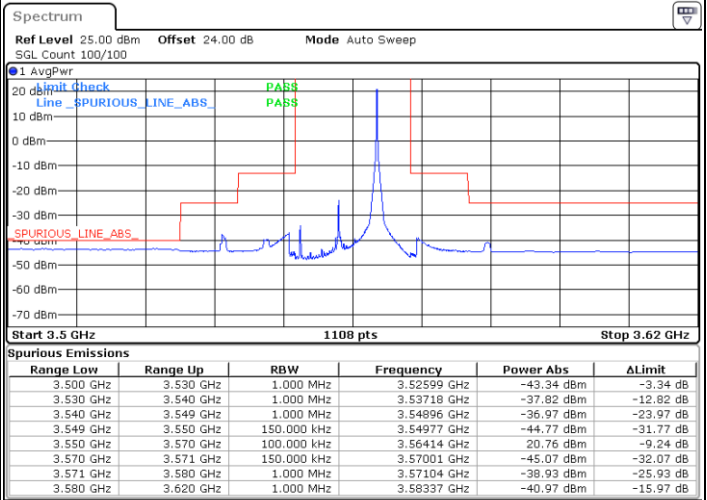

LTE Band 48 / 15MHz

QPSK

Lowest Channel / 1RB0

Lowest Channel / 1RBmax

Date: 15.APR.2020 22:39:16

Date: 15.APR.2020 23:03:01

Lowest Channel / FullIRB

N/A

Date: 15.APR.2020 22:51:09

LTE Band 48 / 15MHz

QPSK

Middle Channel / 1RB0

Middle Channel / 1RBmax

Date: 15.APR.2020 22:45:52

Date: 15.APR.2020 23:09:38

Middle Channel / FullIRB

N/A

Date: 15.APR.2020 22:57:45

LTE Band 48 / 15MHz

QPSK

Highest Channel / 1RB0

Highest Channel / 1RBmax

Date: 15.APR.2020 22:47:11

Date: 15.APR.2020 23:10:57