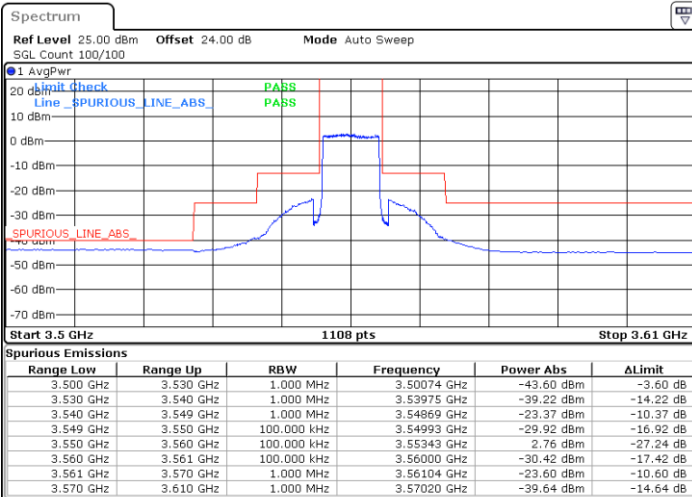

LTE Band 48 / 5MHz

16QAM

Highest Channel / 1RB0

Highest Channel / 1RBmax

Date: 15.APR.2020 02:56:26

Date: 23.APR.2020 00:39:37

Highest Channel / FullIRB

N/A

Date: 15.APR.2020 21:49:04

LTE Band 48 / 10MHz

16QAM

Lowest Channel / 1RB0

Lowest Channel / 1RBmax

Date: 15.APR.2020 22:04:55

Date: 15.APR.2020 22:28:41

Lowest Channel / FullIRB

N/A

Date: 15.APR.2020 22:16:48

LTE Band 48 / 10MHz

16QAM

MiddleChannel / 1RB0

Middle Channel / 1RBmax

Date: 15.APR.2020 22:08:53

Date: 15.APR.2020 22:32:39

Middle Channel / FullIRB

N/A

Date: 15.APR.2020 22:20:46

LTE Band 48 / 10MHz

16QAM

Highest Channel / 1RB0

Highest Channel / 1RBmax

Date: 15.APR.2020 22:12:50