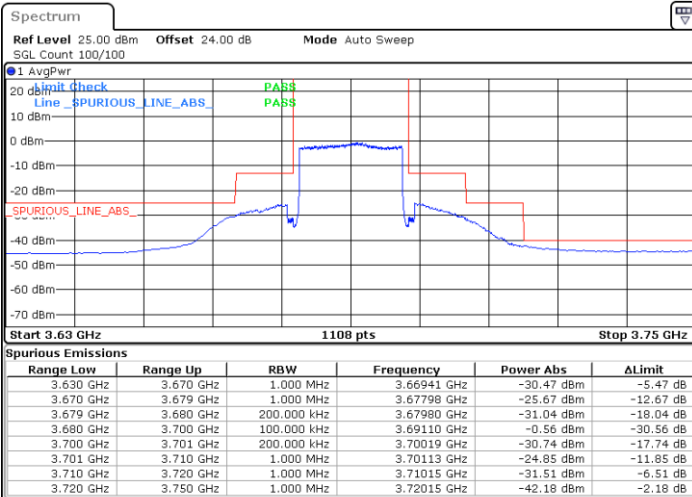

LTE Band 48 / 20MHz

16QAM

Middle Channel / 1RB0

Middle Channel / 1RBmax

Date: 15.APR.2020 23:32:05

Date: 15.APR.2020 23:43:58

Middle Channel / FullIRB

N/A

Date: 15.APR.2020 23:20:13

LTE Band 48 / 20MHz

16QAM

Highest Channel / 1RB0

Highest Channel / 1RBmax

Date: 15.APR.2020 23:36:02

Date: 15.APR.2020 23:47:55

Highest Channel / FullIRB

N/A

Date: 23.APR.2020 00:58:43

LTE Band 48 / 5MHz

64QAM

Lowest Channel / 1RB0

Lowest Channel / 1RBmax

Date: 15.APR.2020 02:49:50

Date: 15.APR.2020 21:54:21