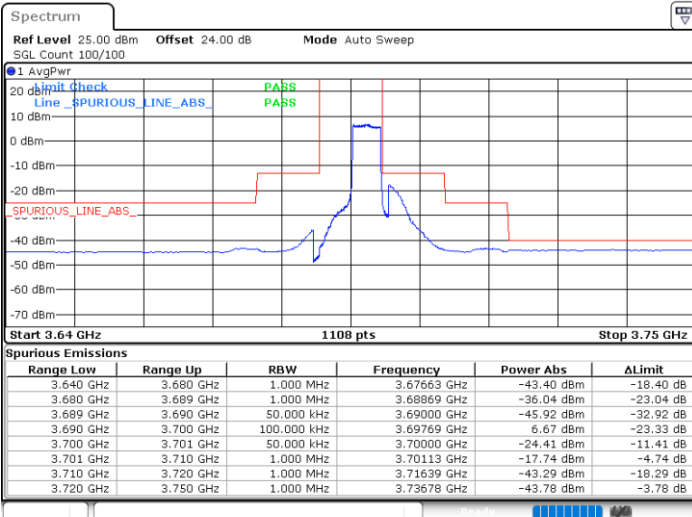

LTE Band 48 / 5MHz

16QAM

Highest Channel / 1RB0

Highest Channel / 1RBmax

Date: 15.APR.2020 02:56:26

Date: 23.APR.2020 00:39:37

Highest Channel / FullIRB

N/A

Date: 15.APR.2020 21:49:04

LTE Band 48 / 10MHz

16QAM

Lowest Channel / 1RB0

Lowest Channel / 1RBmax

Date: 15.APR.2020 22:04:55

Date: 15.APR.2020 22:28:41

Lowest Channel / FullIRB