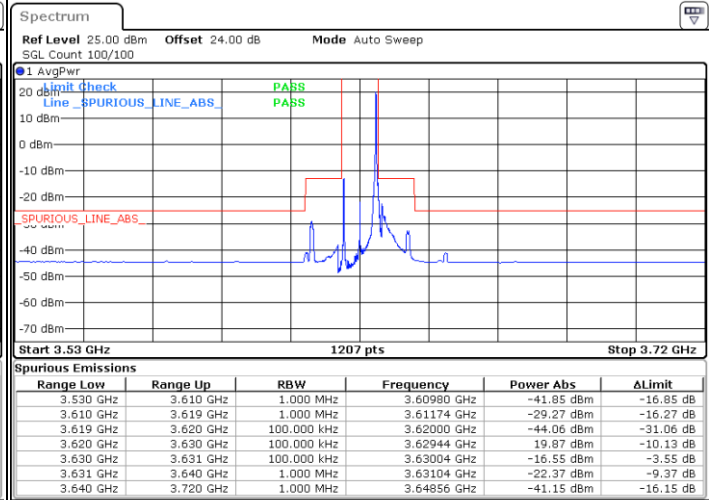

Date: 15.APR.2020 21:49:04

LTE Band 48 / 10MHz

16QAM

Lowest Channel / 1RB0

Lowest Channel / 1RBmax

Date: 15.APR.2020 22:04:55

Date: 15.APR.2020 22:28:41

Lowest Channel / FullIRB

N/A

Date: 15.APR.2020 22:16:48

LTE Band 48 / 10MHz

16QAM

MiddleChannel / 1RB0

Middle Channel / 1RBmax

Date: 15.APR.2020 22:08:53

Date: 15.APR.2020 22:32:39

Middle Channel / FullIRB

N/A

Date: 15.APR.2020 22:20:46

LTE Band 48 / 10MHz

16QAM

Highest Channel / 1RB0

Highest Channel / 1RBmax

Date: 15.APR.2020 22:12:50

Date: 15.APR.2020 22:36:36

Highest Channel / FullIRB

N/A

Date: 15.APR.2020 22:24:43

LTE Band 48 / 15MHz

16QAM

Lowest Channel / 1RB0

Lowest Channel / 1RBmax