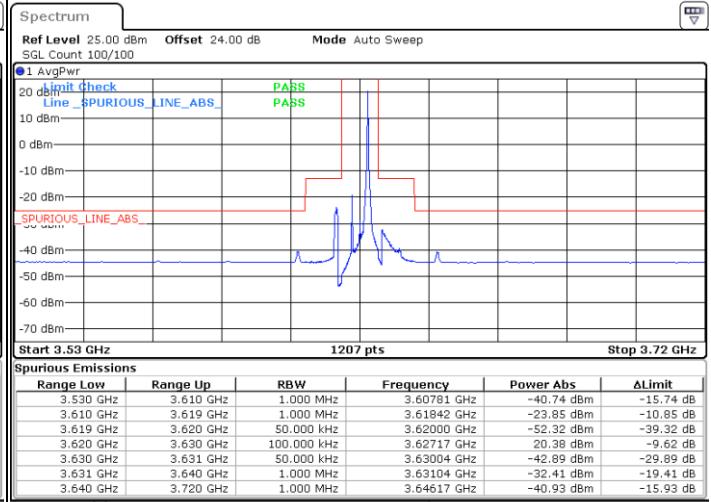

Date: 15.APR.2020 21:56:59