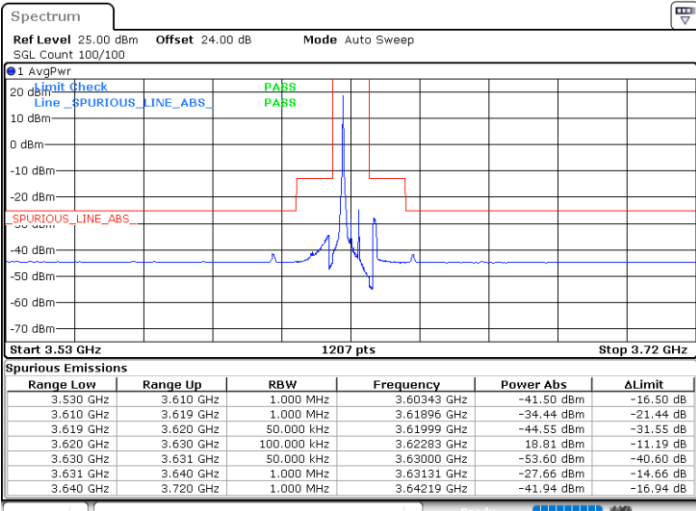

N/A

Date: 23.APR.2020 00:58:43

LTE Band 48 / 5MHz

64QAM

Lowest Channel / 1RB0

Lowest Channel / 1RBmax

Date: 15.APR.2020 02:49:50

Date: 15.APR.2020 21:54:21

Lowest Channel / FullIRB

N/A

Date: 15.APR.2020 03:01:43

LTE Band 48 / 5MHz

64QAM

Middle Channel / 1RB0

Middle Channel / 1RBmax

Date: 15.APR.2020 02:51:09

Date: 15.APR.2020 21:55:40

Middle Channel / FullIRB

N/A

Date: 15.APR.2020 21:43:47

LTE Band 48 / 5MHz

64QAM

Highest Channel / 1RB0

Highest Channel / 1RBmax

Date: 15.APR.2020 02:57:45

Date: 23.APR.2020 00:48:25

Highest Channel / FullIRB

N/A

Date: 15.APR.2020 21:50:23

LTE Band 48 / 10MHz

64QAM

Lowest Channel / 1RB0