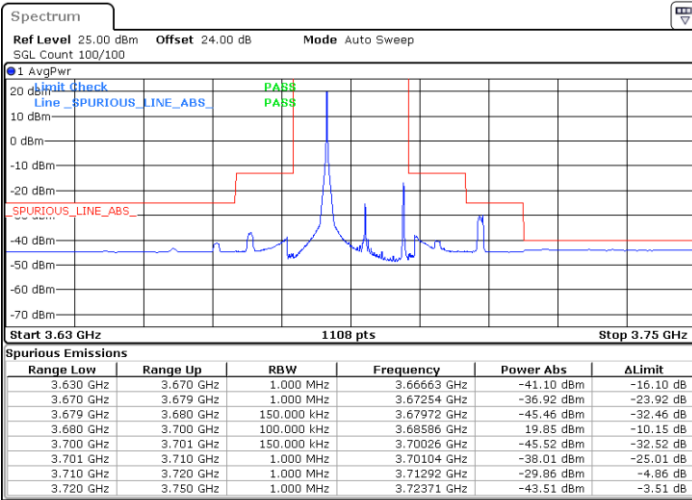

Date: 15.APR.2020 22:53:47

LTE Band 48 / 15MHz

64QAM

Middle Channel / 1RB0

Middle Channel / 1RBmax

Date: 15.APR.2020 22:43:13

Date: 15.APR.2020 23:07:00

Middle Channel / FullIRB

N/A

Date: 15.APR.2020 22:55:06

LTE Band 48 / 15MHz

64QAM

Highest Channel / 1RB0

Highest Channel / 1RBmax

Date: 15.APR.2020 22:49:49

Date: 15.APR.2020 23:13:35

Highest Channel / FullIRB

N/A

Date: 15.APR.2020 23:01:42

LTE Band 48 / 20MHz

64QAM

Lowest Channel / 1RB0

Lowest Channel / 1RBmax

Date: 15.APR.2020 23:26:48