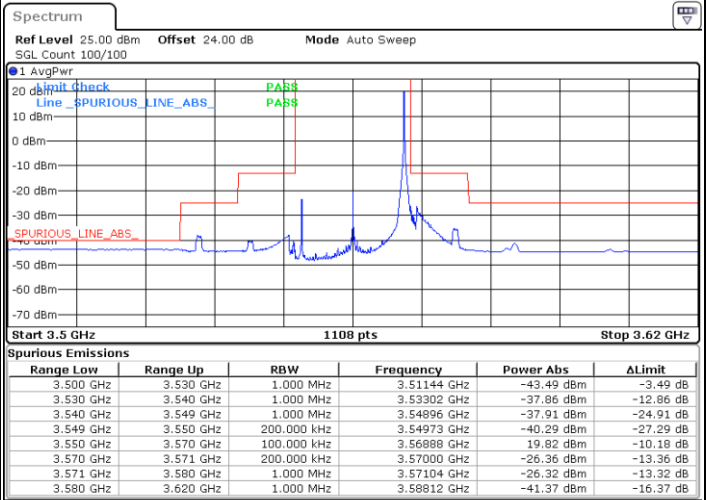

N/A

Date: 15.APR.2020 22:57:45

LTE Band 48 / 15MHz

QPSK

Highest Channel / 1RB0

Highest Channel / 1RBmax

Date: 15.APR.2020 22:47:11

Date: 15.APR.2020 23:10:57

Highest Channel / FullIRB

N/A

Date: 23.APR.2020 00:53:55

LTE Band 48 / 20MHz

QPSK

Lowest Channel / 1RB0

Lowest Channel / 1RBmax

Date: 15.APR.2020 23:29:27

Date: 15.APR.2020 23:41:20

Lowest Channel / FullIRB

N/A

Date: 15.APR.2020 23:17:35

LTE Band 48 / 20MHz

QPSK

Middle Channel / 1RB0

Middle Channel / 1RBmax