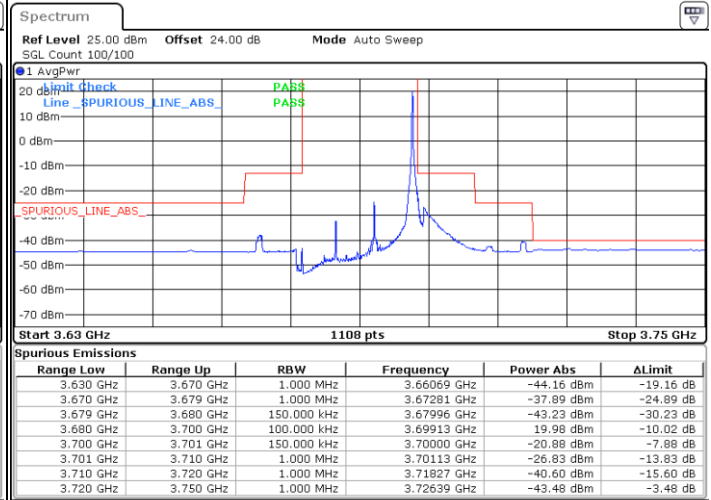

Date: 15.APR.2020 22:53:47

LTE Band 48 / 15MHz

64QAM

Middle Channel / 1RB0

Middle Channel / 1RBmax

Date: 15.APR.2020 22:43:13

Date: 15.APR.2020 23:07:00

Middle Channel / FullIRB

N/A

Date: 15.APR.2020 22:55:06

LTE Band 48 / 15MHz

64QAM

Highest Channel / 1RB0

Highest Channel / 1RBmax

Date: 15.APR.2020 22:49:49

Date: 15.APR.2020 23:13:35

Highest Channel / FullIRB

N/A

Date: 15.APR.2020 23:01:42

LTE Band 48 / 20MHz

64QAM

Lowest Channel / 1RB0

Lowest Channel / 1RBmax

Date: 15.APR.2020 23:26:48