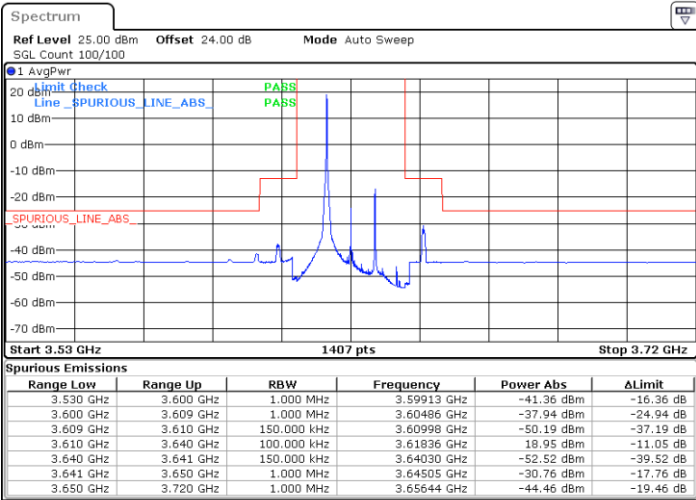

LTE Band 48 / 15MHz

64QAM

Lowest Channel / 1RB0

Lowest Channel / 1RBmax

Date: 15.APR.2020 22:41:54

Date: 15.APR.2020 23:05:40

Lowest Channel / FullIRB

N/A

Date: 15.APR.2020 22:53:47

LTE Band 48 / 15MHz

64QAM

Middle Channel / 1RB0

Middle Channel / 1RBmax

Date: 15.APR.2020 22:43:13

Date: 15.APR.2020 23:07:00

Middle Channel / FullIRB

N/A

Date: 15.APR.2020 22:55:06

LTE Band 48 / 15MHz

64QAM

Highest Channel / 1RB0

Highest Channel / 1RBmax

Date: 15.APR.2020 22:49:49

Date: 15.APR.2020 23:13:35

Highest Channel / FullIRB

N/A

Date: 15.APR.2020 23:01:42

LTE Band 48 / 20MHz

64QAM

Lowest Channel / 1RB0

Lowest Channel / 1RBmax

Date: 15.APR.2020 23:26:48