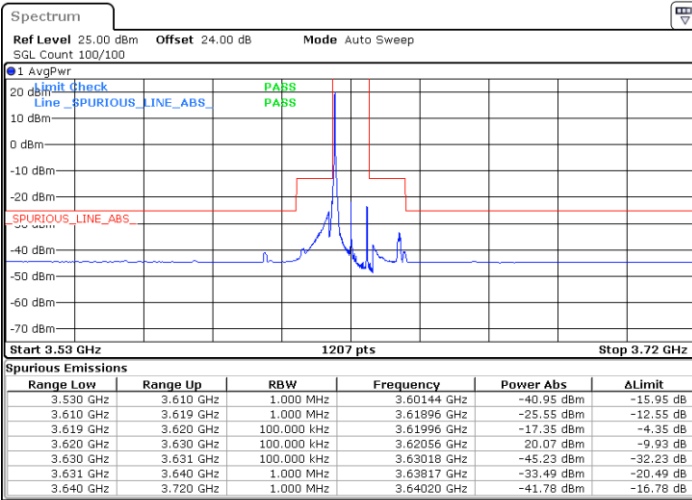

Date: 15.APR.2020 21:49:04

LTE Band 48 / 10MHz

16QAM

Lowest Channel / 1RB0

Lowest Channel / 1RBmax

Date: 15.APR.2020 22:04:55

Date: 15.APR.2020 22:28:41

Lowest Channel / FullIRB

N/A

Date: 15.APR.2020 22:16:48

LTE Band 48 / 10MHz

16QAM

MiddleChannel / 1RB0

Middle Channel / 1RBmax

Date: 15.APR.2020 22:08:53

Date: 15.APR.2020 22:32:39

Middle Channel / FullIRB

N/A

Date: 15.APR.2020 22:20:46

LTE Band 48 / 10MHz

16QAM

Highest Channel / 1RB0

Highest Channel / 1RBmax

Date: 15.APR.2020 22:12:50

Date: 15.APR.2020 22:36:36

Highest Channel / FullIRB

N/A

Date: 15.APR.2020 22:24:43

LTE Band 48 / 15MHz

16QAM

Lowest Channel / 1RB0

Lowest Channel / 1RBmax