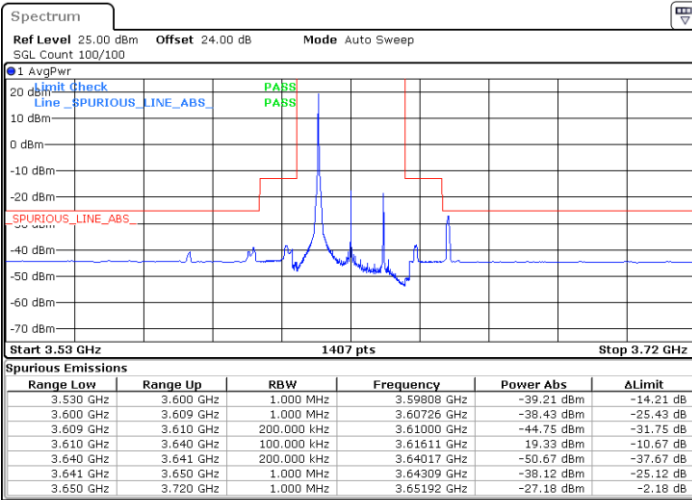

Highest Channel / 1RB0

Highest Channel / 1RBmax

Date: 15.APR.2020 22:48:30

Date: 15.APR.2020 23:12:16

Highest Channel / FullIRB

N/A

Date: 15.APR.2020 23:00:23

LTE Band 48 / 20MHz

16QAM

Lowest Channel / 1RB0

Lowest Channel / 1RBmax

Date: 15.APR.2020 23:28:08

Date: 15.APR.2020 23:40:00

Lowest Channel / FullIRB

N/A

Date: 15.APR.2020 23:16:15

LTE Band 48 / 20MHz

16QAM

Middle Channel / 1RB0

Middle Channel / 1RBmax

Date: 15.APR.2020 23:32:05

Date: 15.APR.2020 23:43:58

Middle Channel / FullIRB

N/A

Date: 15.APR.2020 23:20:13

LTE Band 48 / 20MHz

16QAM

Highest Channel / 1RB0

Highest Channel / 1RBmax

Date: 15.APR.2020 23:36:02

Date: 15.APR.2020 23:47:55

Highest Channel / FullIRB