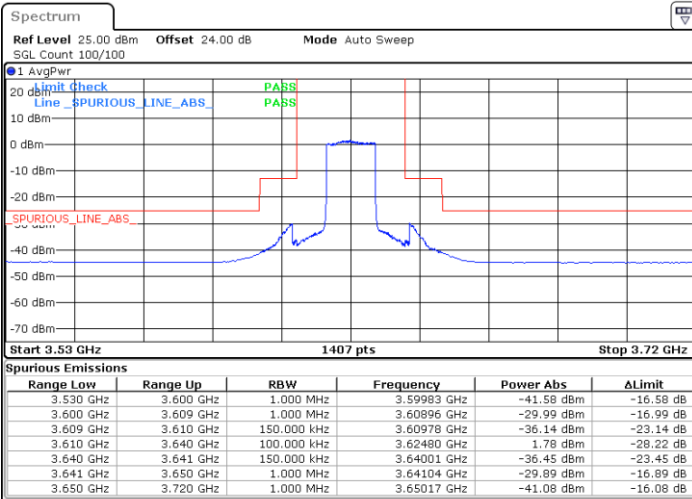

Date: 15.APR.2020 22:40:35

Date: 15.APR.2020 23:04:21

Lowest Channel / FullIRB

N/A

Date: 15.APR.2020 22:52:28

LTE Band 48 / 15MHz

16QAM

Middle Channel / 1RB0

Middle Channel / 1RBmax

Date: 15.APR.2020 22:44:33

Date: 15.APR.2020 23:08:19

Middle Channel / FullIRB

N/A

Date: 15.APR.2020 22:56:25

LTE Band 48 / 15MHz

16QAM

Highest Channel / 1RB0

Highest Channel / 1RBmax

Date: 15.APR.2020 22:48:30

Date: 15.APR.2020 23:12:16

Highest Channel / FullIRB

N/A

Date: 15.APR.2020 23:00:23

LTE Band 48 / 20MHz