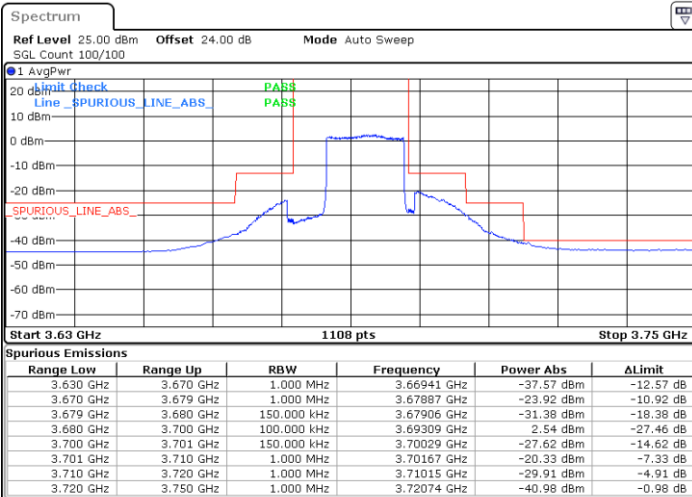

Middle Channel / 1RBmax

Date: 15.APR.2020 22:44:33

Date: 15.APR.2020 23:08:19

Middle Channel / FullIRB

N/A

Date: 15.APR.2020 22:56:25

LTE Band 48 / 15MHz

16QAM

Highest Channel / 1RB0

Highest Channel / 1RBmax

Date: 15.APR.2020 22:48:30

Date: 15.APR.2020 23:12:16

Highest Channel / FullIRB

N/A

Date: 15.APR.2020 23:00:23

LTE Band 48 / 20MHz

16QAM

Lowest Channel / 1RB0

Lowest Channel / 1RBmax

Date: 15.APR.2020 23:28:08

Date: 15.APR.2020 23:40:00

Lowest Channel / FullIRB

N/A

Date: 15.APR.2020 23:16:15