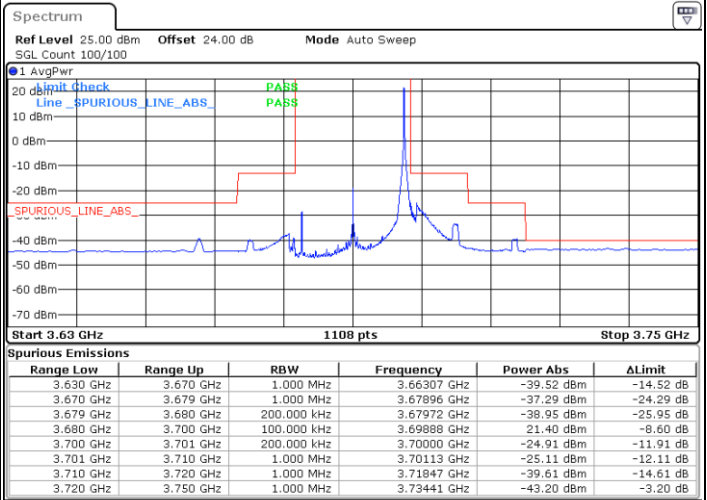

Date: 15.APR.2020 23:41:20

Lowest Channel / FullIRB

N/A

Date: 15.APR.2020 23:17:35

LTE Band 48 / 20MHz

QPSK

Middle Channel / 1RB0

Middle Channel / 1RBmax

Date: 15.APR.2020 23:30:46

Date: 15.APR.2020 23:42:39

Middle Channel / FullIRB

N/A

Date: 15.APR.2020 23:18:54

LTE Band 48 / 20MHz

QPSK

Highest Channel / 1RB0

Highest Channel / 1RBmax

Date: 15.APR.2020 23:37:22

Date: 15.APR.2020 23:49:14

Highest Channel / FullIRB

N/A

Date: 23.APR.2020 00:57:38

LTE Band 48 / 5MHz

16QAM

Lowest Channel / 1RB0

Lowest Channel / 1RBmax

Date: 17.APR.2020 02:35:56

Date: 15.APR.2020 21:53:02

Lowest Channel / FullIRB

N/A

Date: 15.APR.2020 03:00:23

LTE Band 48 / 5MHz