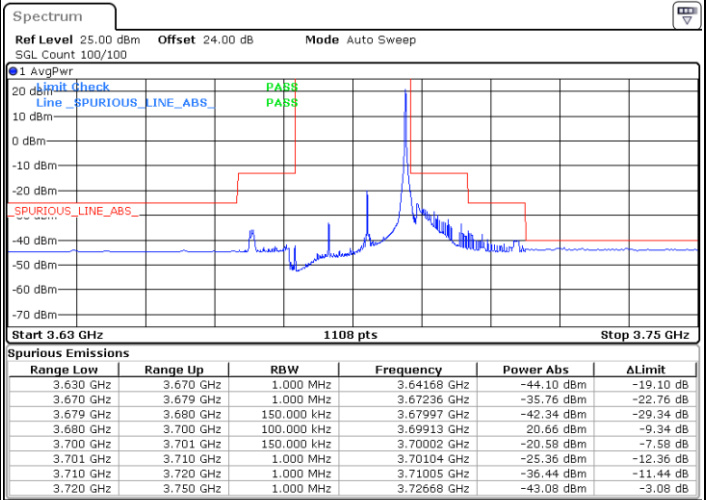

Date: 15.APR.2020 22:36:36

Highest Channel / FullIRB

N/A

Date: 15.APR.2020 22:24:43

LTE Band 48 / 15MHz

16QAM

Lowest Channel / 1RB0

Lowest Channel / 1RBmax

Date: 15.APR.2020 22:40:35

Date: 15.APR.2020 23:04:21

Lowest Channel / FullIRB

N/A

Date: 15.APR.2020 22:52:28

LTE Band 48 / 15MHz

16QAM

Middle Channel / 1RB0

Middle Channel / 1RBmax

Date: 15.APR.2020 22:44:33

Date: 15.APR.2020 23:08:19

Middle Channel / FullIRB

N/A

Date: 15.APR.2020 22:56:25

LTE Band 48 / 15MHz

16QAM

Highest Channel / 1RB0

Highest Channel / 1RBmax

Date: 15.APR.2020 22:48:30

Date: 15.APR.2020 23:12:16

Highest Channel / FullIRB

N/A

Date: 15.APR.2020 23:00:23

LTE Band 48 / 20MHz