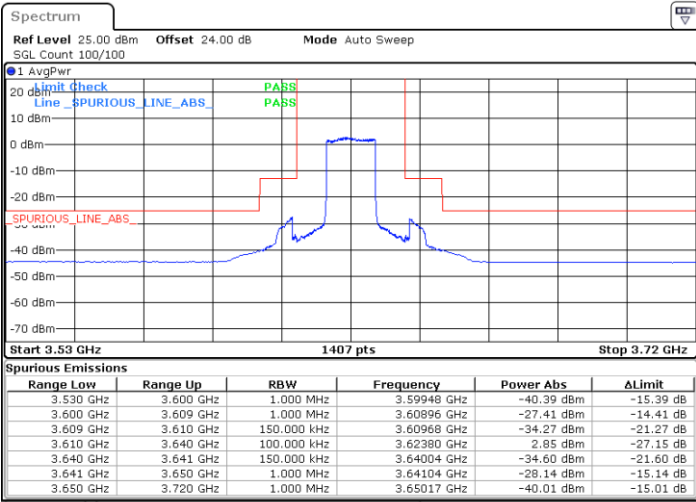

Date: 15.APR.2020 22:51:09

LTE Band 48 / 15MHz

QPSK

Middle Channel / 1RB0

Middle Channel / 1RBmax

Date: 15.APR.2020 22:45:52

Date: 15.APR.2020 23:09:38

Middle Channel / FullIRB

N/A

Date: 15.APR.2020 22:57:45

LTE Band 48 / 15MHz

QPSK

Highest Channel / 1RB0

Highest Channel / 1RBmax

Date: 15.APR.2020 22:47:11

Date: 15.APR.2020 23:10:57