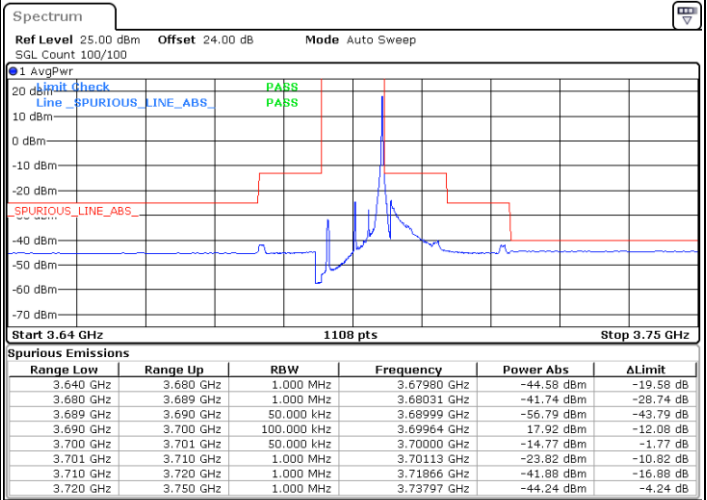

Lowest Channel / FullIRB

N/A

Date: 15.APR.2020 03:01:43

LTE Band 48 / 5MHz

64QAM

Middle Channel / 1RB0

Middle Channel / 1RBmax

Date: 15.APR.2020 02:51:09

Date: 15.APR.2020 21:55:40

Middle Channel / FullIRB

N/A

Date: 15.APR.2020 21:43:47

LTE Band 48 / 5MHz

64QAM

Highest Channel / 1RB0

Highest Channel / 1RBmax

Date: 15.APR.2020 02:57:45

Date: 23.APR.2020 00:48:25

Highest Channel / FullIRB

N/A

Date: 15.APR.2020 21:50:23

LTE Band 48 / 10MHz

64QAM

Lowest Channel / 1RB0

Lowest Channel / 1RBmax

Date: 15.APR.2020 22:03:36

Date: 15.APR.2020 22:27:22

Lowest Channel / FullIRB

N/A

Date: 15.APR.2020 22:15:29

LTE Band 48 / 10MHz

64QAM