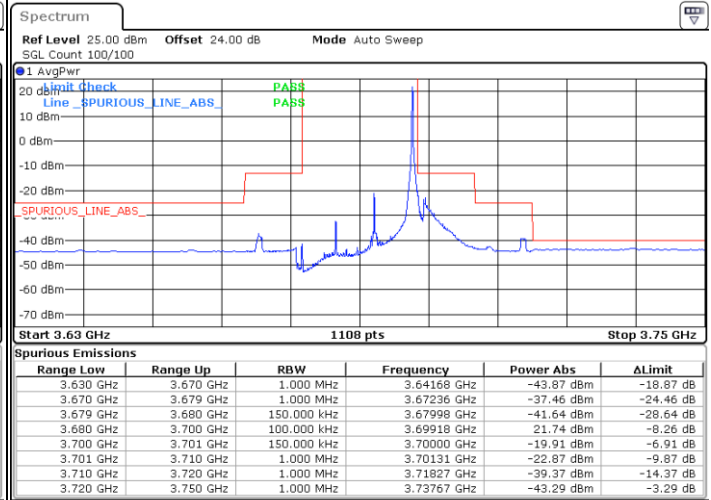

N/A

Date: 15.APR.2020 22:57:45

LTE Band 48 / 15MHz

QPSK

Highest Channel / 1RB0

Highest Channel / 1RBmax

Date: 15.APR.2020 22:47:11

Date: 15.APR.2020 23:10:57

Highest Channel / FullIRB

N/A

Date: 23.APR.2020 00:53:55

LTE Band 48 / 20MHz

QPSK

Lowest Channel / 1RB0

Lowest Channel / 1RBmax

Date: 15.APR.2020 23:29:27