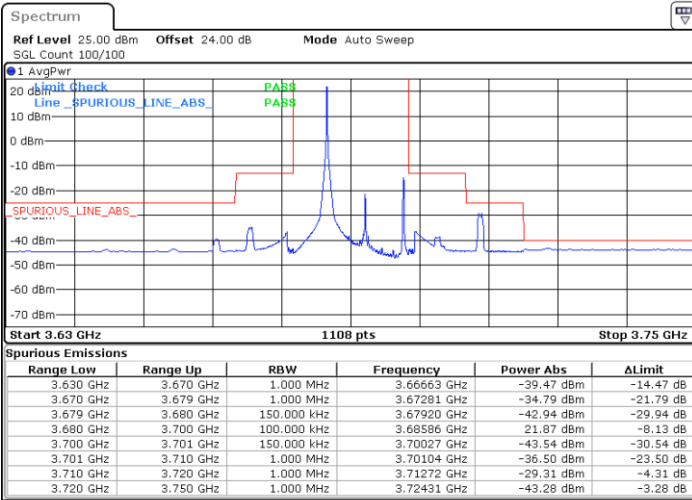

N/A

Date: 15.APR.2020 22:57:45

LTE Band 48 / 15MHz

QPSK

Highest Channel / 1RB0

Highest Channel / 1RBmax

Date: 15.APR.2020 22:47:11

Date: 15.APR.2020 23:10:57

Highest Channel / FullIRB

N/A

Date: 23.APR.2020 00:53:55

LTE Band 48 / 20MHz

QPSK

Lowest Channel / 1RB0

Lowest Channel / 1RBmax

Date: 15.APR.2020 23:29:27