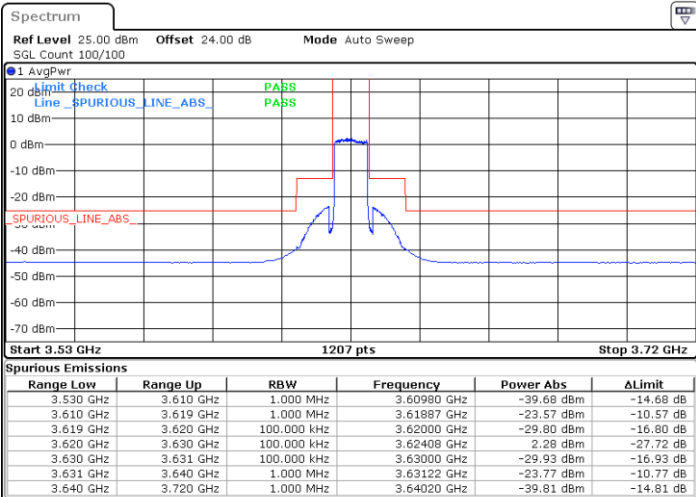

Lowest Channel / 1RBmax

Date: 15.APR.2020 22:03:36

Date: 15.APR.2020 22:27:22

Lowest Channel / FullIRB

N/A

Date: 15.APR.2020 22:15:29

LTE Band 48 / 10MHz

64QAM

MiddleChannel / 1RB0

Middle Channel / 1RBmax

Date: 15.APR.2020 22:10:12

Date: 15.APR.2020 22:33:58

Middle Channel / FullIRB

N/A

Date: 15.APR.2020 22:22:05

LTE Band 48 / 10MHz

64QAM

Highest Channel / 1RB0

Highest Channel / 1RBmax

Date: 15.APR.2020 22:11:31

Date: 15.APR.2020 22:35:17

Highest Channel / FullIRB

N/A

Date: 15.APR.2020 22:23:24