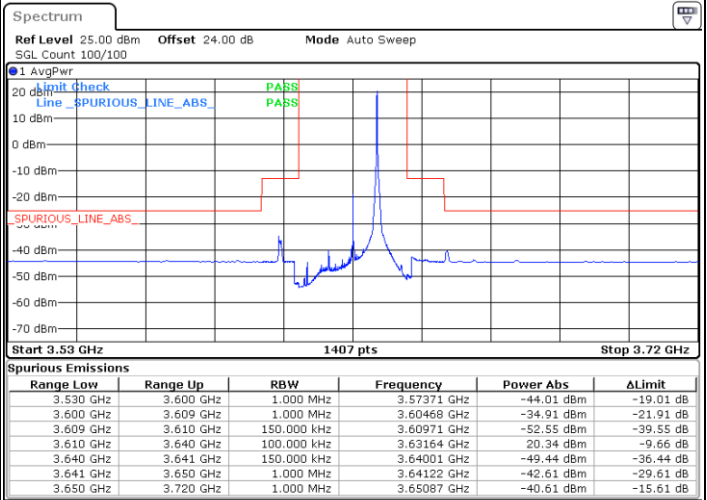

Date: 15.APR.2020 22:36:36

Highest Channel / FullIRB

N/A

Date: 15.APR.2020 22:24:43

LTE Band 48 / 15MHz

16QAM

Lowest Channel / 1RB0

Lowest Channel / 1RBmax

Date: 15.APR.2020 22:40:35

Date: 15.APR.2020 23:04:21

Lowest Channel / FullIRB

N/A

Date: 15.APR.2020 22:52:28

LTE Band 48 / 15MHz

16QAM

Middle Channel / 1RB0

Middle Channel / 1RBmax

Date: 15.APR.2020 22:44:33

Date: 15.APR.2020 23:08:19

Middle Channel / FullIRB

N/A

Date: 15.APR.2020 22:56:25

LTE Band 48 / 15MHz

16QAM

Highest Channel / 1RB0

Highest Channel / 1RBmax

Date: 15.APR.2020 22:48:30

Date: 15.APR.2020 23:12:16

Highest Channel / FullIRB

N/A

Date: 15.APR.2020 23:00:23

LTE Band 48 / 20MHz