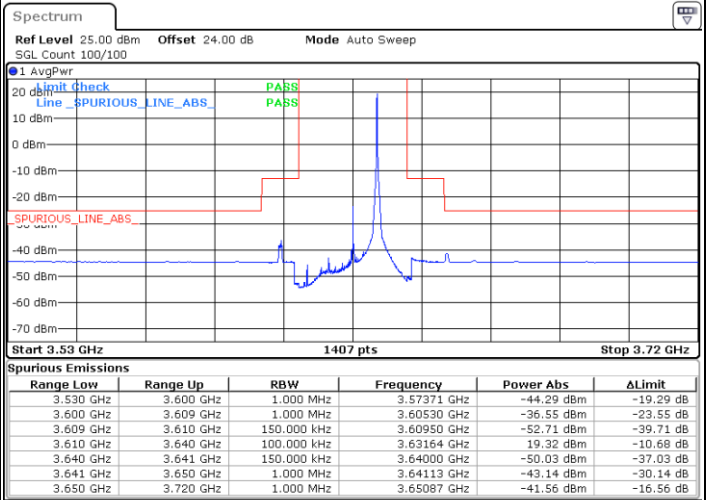

LTE Band 48 / 15MHz

64QAM

Lowest Channel / 1RB0

Lowest Channel / 1RBmax

Date: 15.APR.2020 22:41:54

Date: 15.APR.2020 23:05:40

Lowest Channel / FullIRB

N/A

Date: 15.APR.2020 22:53:47

LTE Band 48 / 15MHz

64QAM

Middle Channel / 1RB0

Middle Channel / 1RBmax

Date: 15.APR.2020 22:43:13

Date: 15.APR.2020 23:07:00

Middle Channel / FullIRB

N/A

Date: 15.APR.2020 22:55:06

LTE Band 48 / 15MHz

64QAM

Highest Channel / 1RB0

Highest Channel / 1RBmax

Date: 15.APR.2020 22:49:49

Date: 15.APR.2020 23:13:35

Highest Channel / FullIRB

N/A

Date: 15.APR.2020 23:01:42

LTE Band 48 / 20MHz

64QAM

Lowest Channel / 1RB0

Lowest Channel / 1RBmax

Date: 15.APR.2020 23:26:48