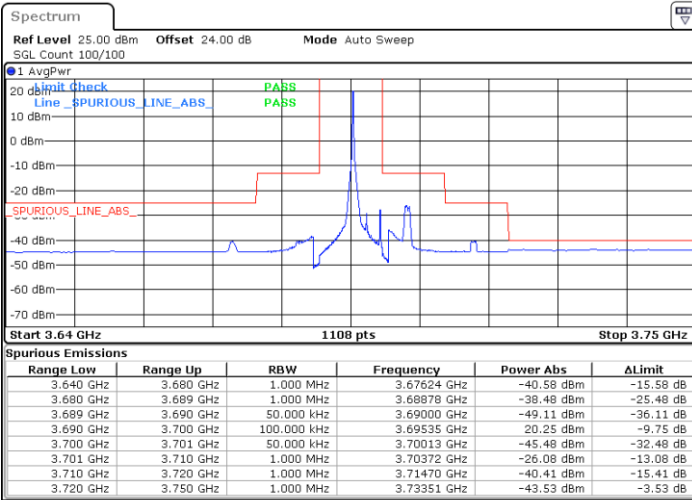

Lowest Channel / FullIRB

N/A

Date: 15.APR.2020 03:01:43

LTE Band 48 / 5MHz

64QAM

Middle Channel / 1RB0

Middle Channel / 1RBmax

Date: 15.APR.2020 02:51:09

Date: 15.APR.2020 21:55:40

Middle Channel / FullIRB

N/A

Date: 15.APR.2020 21:43:47

LTE Band 48 / 5MHz

64QAM

Highest Channel / 1RB0

Highest Channel / 1RBmax

Date: 15.APR.2020 02:57:45

Date: 23.APR.2020 00:48:25

Highest Channel / FullIRB

N/A

Date: 15.APR.2020 21:50:23

LTE Band 48 / 10MHz

64QAM

Lowest Channel / 1RB0

Lowest Channel / 1RBmax

Date: 15.APR.2020 22:03:36

Date: 15.APR.2020 22:27:22

Lowest Channel / FullIRB

N/A

Date: 15.APR.2020 22:15:29

LTE Band 48 / 10MHz

64QAM