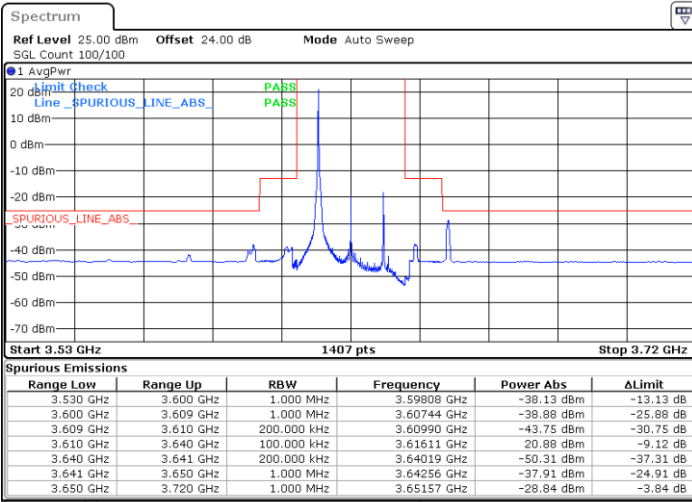

Highest Channel / FullIRB

N/A

Date: 23.APR.2020 00:53:55

LTE Band 48 / 20MHz

QPSK

Lowest Channel / 1RB0

Lowest Channel / 1RBmax

Date: 15.APR.2020 23:29:27

Date: 15.APR.2020 23:41:20

Lowest Channel / FullIRB

N/A

Date: 15.APR.2020 23:17:35

LTE Band 48 / 20MHz

QPSK

Middle Channel / 1RB0

Middle Channel / 1RBmax

Date: 15.APR.2020 23:30:46

Date: 15.APR.2020 23:42:39

Middle Channel / FullIRB

N/A

Date: 15.APR.2020 23:18:54

LTE Band 48 / 20MHz

QPSK

Highest Channel / 1RB0