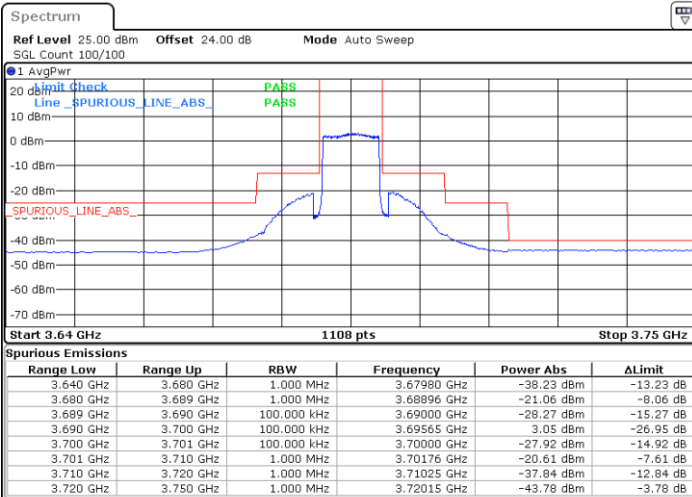

Lowest Channel / 1RBmax

Date: 15.APR.2020 22:03:36

Date: 15.APR.2020 22:27:22

Lowest Channel / FullIRB

N/A

Date: 15.APR.2020 22:15:29

LTE Band 48 / 10MHz

64QAM

MiddleChannel / 1RB0

Middle Channel / 1RBmax

Date: 15.APR.2020 22:10:12

Date: 15.APR.2020 22:33:58

Middle Channel / FullIRB

N/A

Date: 15.APR.2020 22:22:05

LTE Band 48 / 10MHz

64QAM

Highest Channel / 1RB0

Highest Channel / 1RBmax

Date: 15.APR.2020 22:11:31

Date: 15.APR.2020 22:35:17

Highest Channel / FullIRB

N/A

Date: 15.APR.2020 22:23:24

LTE Band 48 / 15MHz

64QAM

Lowest Channel / 1RB0

Lowest Channel / 1RBmax

Date: 15.APR.2020 22:41:54

Date: 15.APR.2020 23:05:40

Lowest Channel / FullIRB

N/A