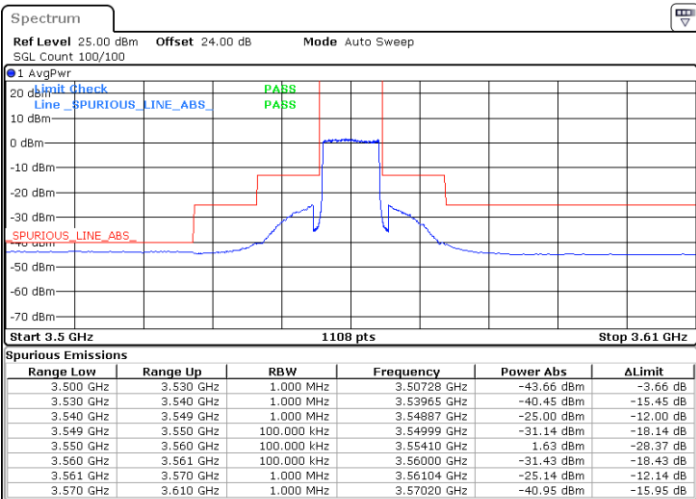

Date: 15.APR.2020 02:57:45

Date: 23.APR.2020 00:48:25

Highest Channel / FullIRB

N/A

Date: 15.APR.2020 21:50:23

LTE Band 48 / 10MHz

64QAM

Lowest Channel / 1RB0

Lowest Channel / 1RBmax

Date: 15.APR.2020 22:03:36

Date: 15.APR.2020 22:27:22

Lowest Channel / FullIRB

N/A

Date: 15.APR.2020 22:15:29

LTE Band 48 / 10MHz

64QAM

MiddleChannel / 1RB0

Middle Channel / 1RBmax

Date: 15.APR.2020 22:10:12

Date: 15.APR.2020 22:33:58

Middle Channel / FullIRB

N/A

Date: 15.APR.2020 22:22:05

LTE Band 48 / 10MHz