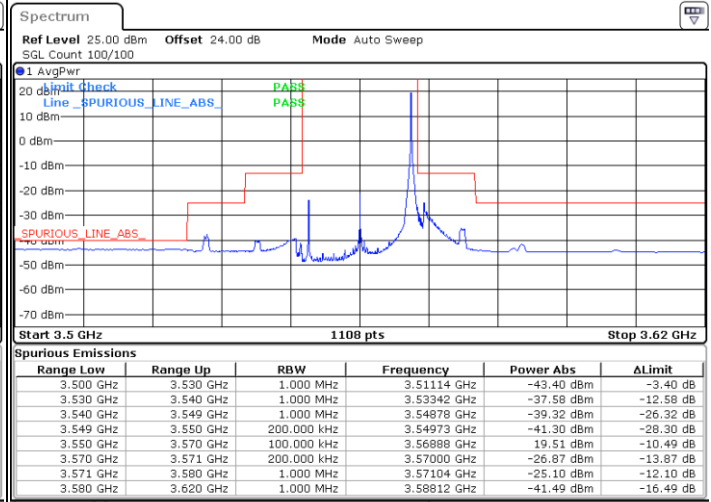

Date: 15.APR.2020 23:40:00