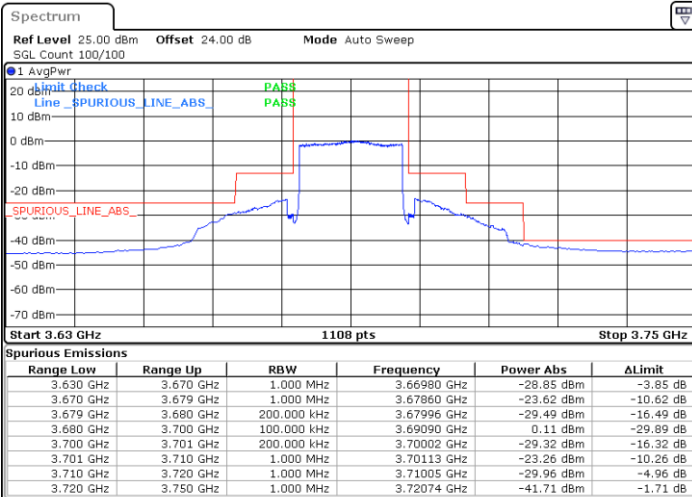

Date: 15.APR.2020 23:30:46

Date: 15.APR.2020 23:42:39

Middle Channel / FullIRB

N/A

Date: 15.APR.2020 23:18:54

LTE Band 48 / 20MHz

QPSK

Highest Channel / 1RB0

Highest Channel / 1RBmax

Date: 15.APR.2020 23:37:22

Date: 15.APR.2020 23:49:14

Highest Channel / FullIRB

N/A

Date: 23.APR.2020 00:57:38

LTE Band 48 / 5MHz

16QAM

Lowest Channel / 1RB0

Lowest Channel / 1RBmax

Date: 17.APR.2020 02:35:56

Date: 15.APR.2020 21:53:02

Lowest Channel / FullIRB

N/A

Date: 15.APR.2020 03:00:23

LTE Band 48 / 5MHz