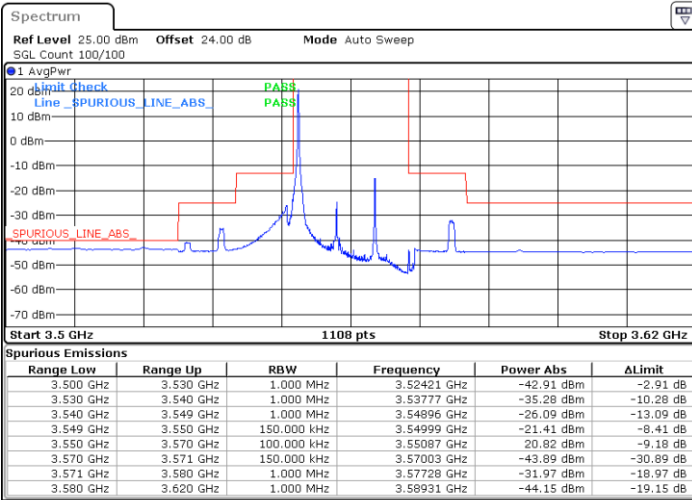

LTE Band 48 / 15MHz

QPSK

Lowest Channel / 1RB0

Lowest Channel / 1RBmax

Date: 15.APR.2020 22:39:16

Date: 15.APR.2020 23:03:01

Lowest Channel / FullIRB

N/A

Date: 15.APR.2020 22:51:09

LTE Band 48 / 15MHz

QPSK

Middle Channel / 1RB0

Middle Channel / 1RBmax

Date: 15.APR.2020 22:45:52

Date: 15.APR.2020 23:09:38

Middle Channel / FullIRB

N/A

Date: 15.APR.2020 22:57:45

LTE Band 48 / 15MHz

QPSK

Highest Channel / 1RB0

Highest Channel / 1RBmax

Date: 15.APR.2020 22:47:11

Date: 15.APR.2020 23:10:57