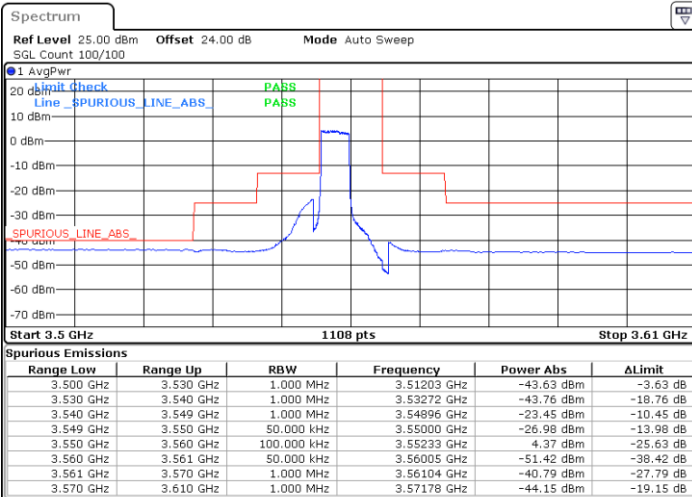

Date: 15.APR.2020 23:20:13

LTE Band 48 / 20MHz

16QAM

Highest Channel / 1RB0

Highest Channel / 1RBmax

Date: 15.APR.2020 23:36:02

Date: 15.APR.2020 23:47:55

Highest Channel / FullIRB

N/A

Date: 23.APR.2020 00:58:43

LTE Band 48 / 5MHz

64QAM

Lowest Channel / 1RB0

Lowest Channel / 1RBmax

Date: 15.APR.2020 02:49:50

Date: 15.APR.2020 21:54:21

Lowest Channel / FullIRB

N/A

Date: 15.APR.2020 03:01:43

LTE Band 48 / 5MHz

64QAM

Middle Channel / 1RB0

Middle Channel / 1RBmax

Date: 15.APR.2020 02:51:09

Date: 15.APR.2020 21:55:40

Middle Channel / FullIRB

N/A

Date: 15.APR.2020 21:43:47

LTE Band 48 / 5MHz

64QAM

Highest Channel / 1RB0

Highest Channel / 1RBmax