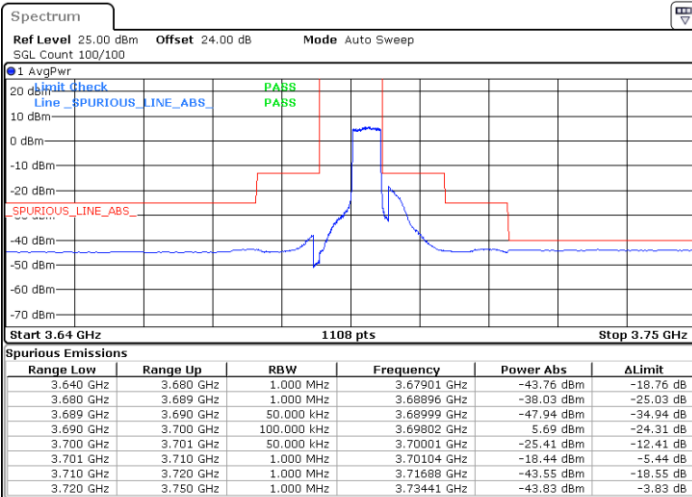

Lowest Channel / FullIRB

N/A

Date: 15.APR.2020 03:01:43

LTE Band 48 / 5MHz

64QAM

Middle Channel / 1RB0

Middle Channel / 1RBmax

Date: 15.APR.2020 02:51:09

Date: 15.APR.2020 21:55:40

Middle Channel / FullIRB

N/A

Date: 15.APR.2020 21:43:47

LTE Band 48 / 5MHz

64QAM

Highest Channel / 1RB0

Highest Channel / 1RBmax

Date: 15.APR.2020 02:57:45

Date: 23.APR.2020 00:48:25

Highest Channel / FullIRB

N/A

Date: 15.APR.2020 21:50:23

LTE Band 48 / 10MHz

64QAM

Lowest Channel / 1RB0

Lowest Channel / 1RBmax

Date: 15.APR.2020 22:03:36

Date: 15.APR.2020 22:27:22

Lowest Channel / FullIRB

N/A

Date: 15.APR.2020 22:15:29

LTE Band 48 / 10MHz

64QAM