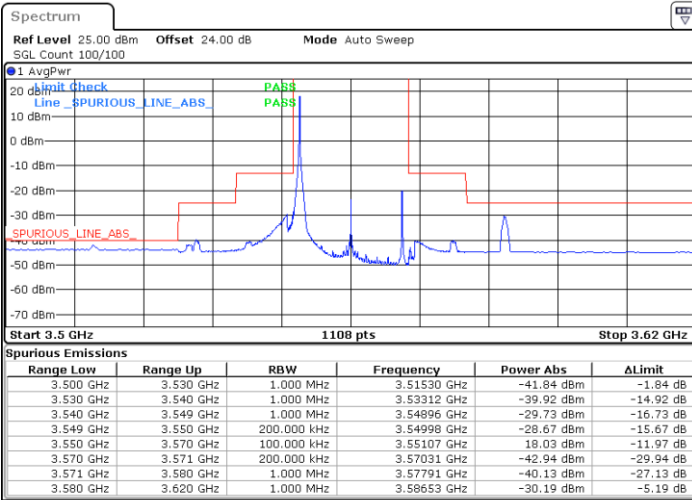

N/A

Date: 15.APR.2020 22:55:06

LTE Band 48 / 15MHz

64QAM

Highest Channel / 1RB0

Highest Channel / 1RBmax

Date: 15.APR.2020 22:49:49

Date: 15.APR.2020 23:13:35

Highest Channel / FullIRB

N/A

Date: 15.APR.2020 23:01:42

LTE Band 48 / 20MHz

64QAM

Lowest Channel / 1RB0

Lowest Channel / 1RBmax

Date: 15.APR.2020 23:26:48