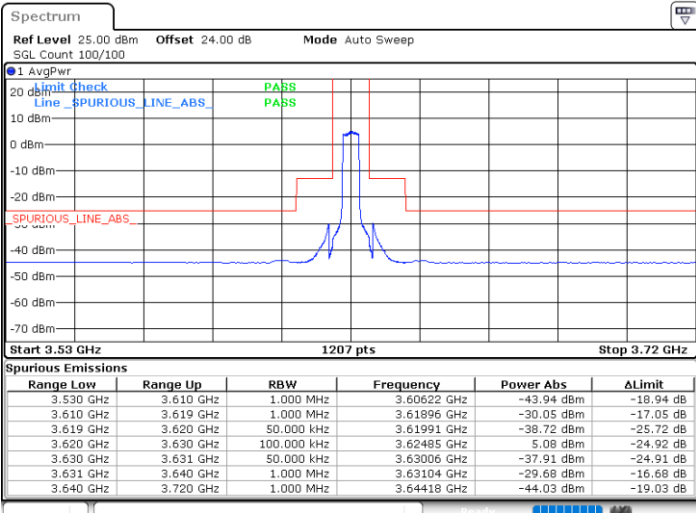

N/A

Date: 23.APR.2020 00:58:43

LTE Band 48 / 5MHz

64QAM

Lowest Channel / 1RB0

Lowest Channel / 1RBmax

Date: 15.APR.2020 02:49:50

Date: 15.APR.2020 21:54:21

Lowest Channel / FullIRB

N/A

Date: 15.APR.2020 03:01:43

LTE Band 48 / 5MHz

64QAM

Middle Channel / 1RB0

Middle Channel / 1RBmax

Date: 15.APR.2020 02:51:09

Date: 15.APR.2020 21:55:40

Middle Channel / FullIRB

N/A

Date: 15.APR.2020 21:43:47

LTE Band 48 / 5MHz

64QAM

Highest Channel / 1RB0

Highest Channel / 1RBmax

Date: 15.APR.2020 02:57:45

Date: 23.APR.2020 00:48:25

Highest Channel / FullIRB

N/A

Date: 15.APR.2020 21:50:23

LTE Band 48 / 10MHz

64QAM

Lowest Channel / 1RB0