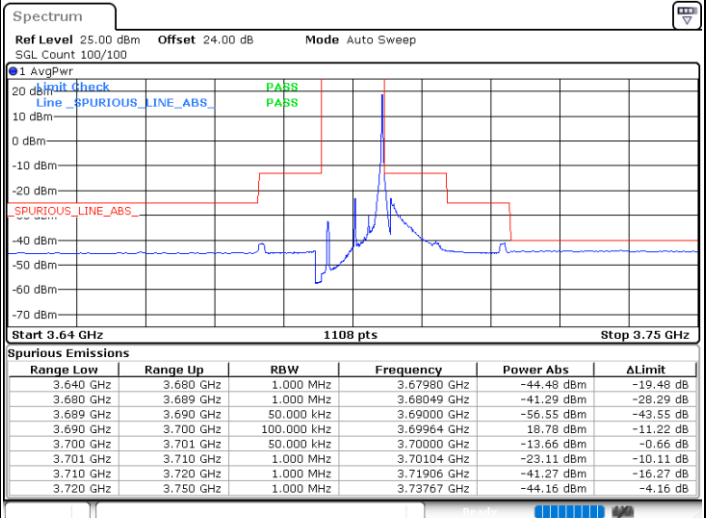

LTE Band 48 / 5MHz

16QAM

Highest Channel / 1RB0

Highest Channel / 1RBmax

Date: 15.APR.2020 02:56:26

Date: 23.APR.2020 00:39:37

Highest Channel / FullIRB

N/A

Date: 15.APR.2020 21:49:04

LTE Band 48 / 10MHz

16QAM

Lowest Channel / 1RB0

Lowest Channel / 1RBmax

Date: 15.APR.2020 22:04:55

Date: 15.APR.2020 22:28:41

Lowest Channel / FullIRB