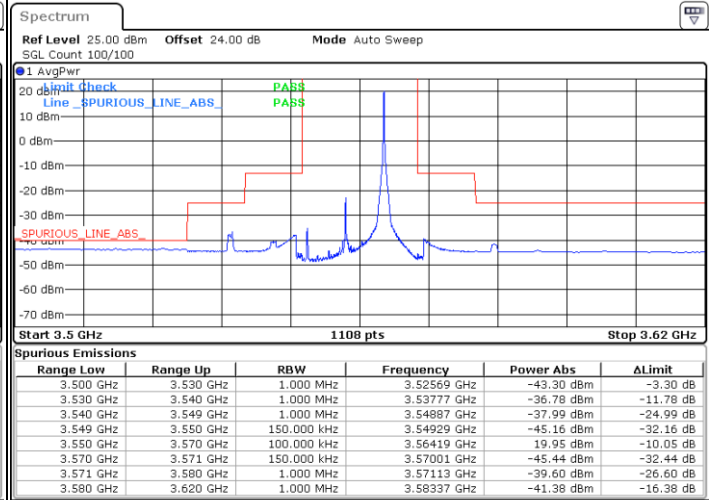

Middle Channel / FullIRB

N/A

Date: 15.APR.2020 22:20:46

LTE Band 48 / 10MHz

16QAM

Highest Channel / 1RB0

Highest Channel / 1RBmax

Date: 15.APR.2020 22:12:50

Date: 15.APR.2020 22:36:36

Highest Channel / FullIRB

N/A

Date: 15.APR.2020 22:24:43

LTE Band 48 / 15MHz

16QAM

Lowest Channel / 1RB0

Lowest Channel / 1RBmax

Date: 15.APR.2020 22:40:35

Date: 15.APR.2020 23:04:21

Lowest Channel / FullIRB

N/A

Date: 15.APR.2020 22:52:28

LTE Band 48 / 15MHz

16QAM

Middle Channel / 1RB0