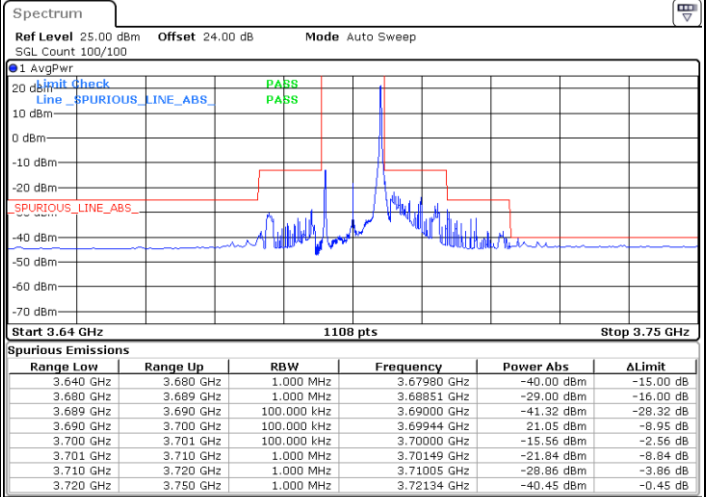

Middle Channel / FullIRB

N/A

Date: 15.APR.2020 22:20:46

LTE Band 48 / 10MHz

16QAM

Highest Channel / 1RB0

Highest Channel / 1RBmax

Date: 15.APR.2020 22:12:50

Date: 15.APR.2020 22:36:36

Highest Channel / FullIRB

N/A

Date: 15.APR.2020 22:24:43

LTE Band 48 / 15MHz

16QAM

Lowest Channel / 1RB0

Lowest Channel / 1RBmax