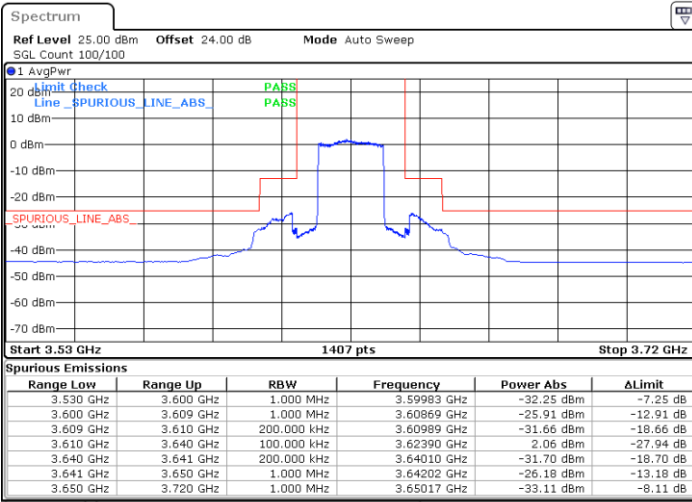

Highest Channel / FullIRB

N/A

Date: 23.APR.2020 00:53:55

LTE Band 48 / 20MHz

QPSK

Lowest Channel / 1RB0

Lowest Channel / 1RBmax

Date: 15.APR.2020 23:29:27

Date: 15.APR.2020 23:41:20

Lowest Channel / FullIRB

N/A

Date: 15.APR.2020 23:17:35

LTE Band 48 / 20MHz

QPSK

Middle Channel / 1RB0

Middle Channel / 1RBmax

Date: 15.APR.2020 23:30:46

Date: 15.APR.2020 23:42:39

Middle Channel / FullIRB

N/A

Date: 15.APR.2020 23:18:54

LTE Band 48 / 20MHz

QPSK

Highest Channel / 1RB0