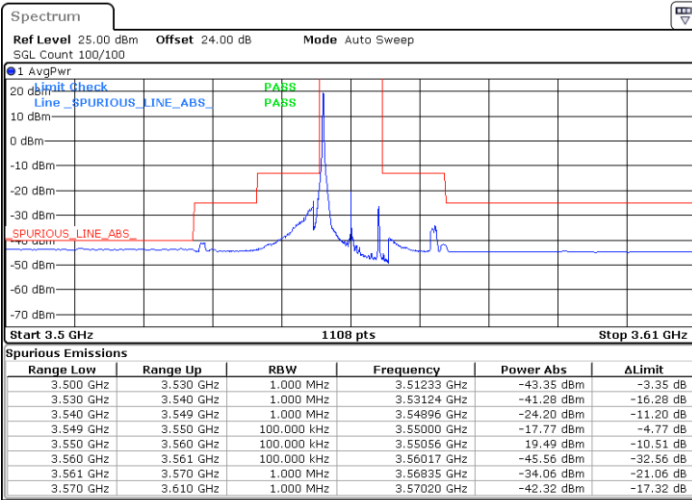

LTE Band 48 / 5MHz

16QAM

Highest Channel / 1RB0

Highest Channel / 1RBmax

Date: 15.APR.2020 02:56:26

Date: 23.APR.2020 00:39:37

Highest Channel / FullIRB

N/A

Date: 15.APR.2020 21:49:04

LTE Band 48 / 10MHz

16QAM

Lowest Channel / 1RB0

Lowest Channel / 1RBmax

Date: 15.APR.2020 22:04:55

Date: 15.APR.2020 22:28:41

Lowest Channel / FullIRB

N/A

Date: 15.APR.2020 22:16:48

LTE Band 48 / 10MHz

16QAM

MiddleChannel / 1RB0

Middle Channel / 1RBmax

Date: 15.APR.2020 22:08:53

Date: 15.APR.2020 22:32:39

Middle Channel / FullIRB

N/A

Date: 15.APR.2020 22:20:46

LTE Band 48 / 10MHz

16QAM

Highest Channel / 1RB0

Highest Channel / 1RBmax

Date: 15.APR.2020 22:12:50