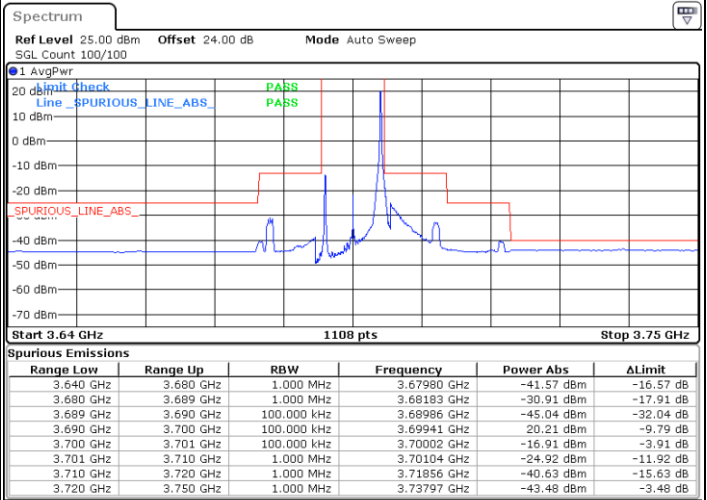

Date: 15.APR.2020 02:57:45

Date: 23.APR.2020 00:48:25

Highest Channel / FullIRB

N/A

Date: 15.APR.2020 21:50:23

LTE Band 48 / 10MHz

64QAM

Lowest Channel / 1RB0

Lowest Channel / 1RBmax

Date: 15.APR.2020 22:03:36

Date: 15.APR.2020 22:27:22

Lowest Channel / FullIRB

N/A

Date: 15.APR.2020 22:15:29

LTE Band 48 / 10MHz

64QAM

MiddleChannel / 1RB0

Middle Channel / 1RBmax

Date: 15.APR.2020 22:10:12

Date: 15.APR.2020 22:33:58

Middle Channel / FullIRB

N/A

Date: 15.APR.2020 22:22:05

LTE Band 48 / 10MHz

64QAM

Highest Channel / 1RB0

Highest Channel / 1RBmax

Date: 15.APR.2020 22:11:31

Date: 15.APR.2020 22:35:17

Highest Channel / FullIRB

N/A

Date: 15.APR.2020 22:23:24