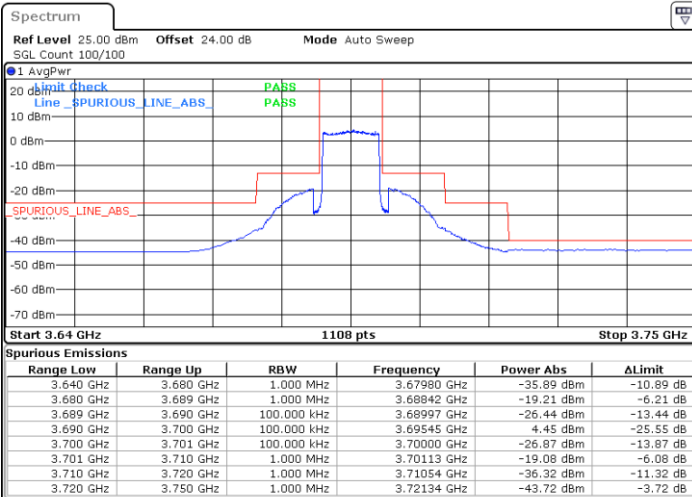

Middle Channel / FullIRB

N/A

Date: 15.APR.2020 22:20:46

LTE Band 48 / 10MHz

16QAM

Highest Channel / 1RB0

Highest Channel / 1RBmax

Date: 15.APR.2020 22:12:50

Date: 15.APR.2020 22:36:36

Highest Channel / FullIRB

N/A

Date: 15.APR.2020 22:24:43

LTE Band 48 / 15MHz

16QAM

Lowest Channel / 1RB0

Lowest Channel / 1RBmax