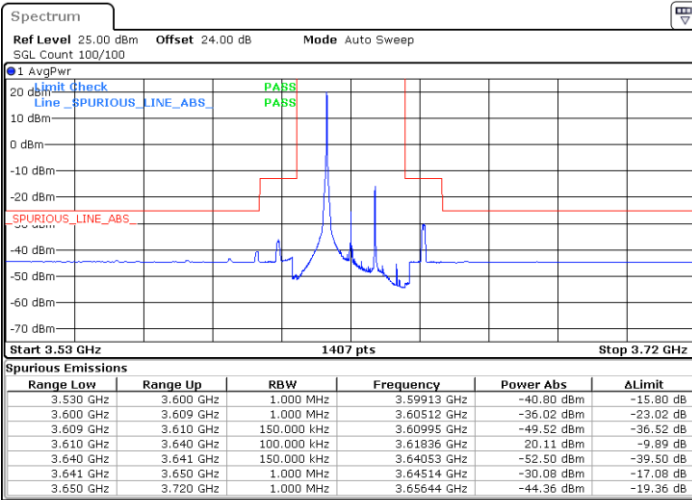

Date: 15.APR.2020 22:36:36

Highest Channel / FullIRB

N/A

Date: 15.APR.2020 22:24:43

LTE Band 48 / 15MHz

16QAM

Lowest Channel / 1RB0

Lowest Channel / 1RBmax

Date: 15.APR.2020 22:40:35

Date: 15.APR.2020 23:04:21

Lowest Channel / FullIRB

N/A

Date: 15.APR.2020 22:52:28

LTE Band 48 / 15MHz

16QAM

Middle Channel / 1RB0

Middle Channel / 1RBmax

Date: 15.APR.2020 22:44:33

Date: 15.APR.2020 23:08:19

Middle Channel / FullIRB

N/A

Date: 15.APR.2020 22:56:25

LTE Band 48 / 15MHz

16QAM

Highest Channel / 1RB0

Highest Channel / 1RBmax

Date: 15.APR.2020 22:48:30

Date: 15.APR.2020 23:12:16

Highest Channel / FullIRB

N/A

Date: 15.APR.2020 23:00:23

LTE Band 48 / 20MHz