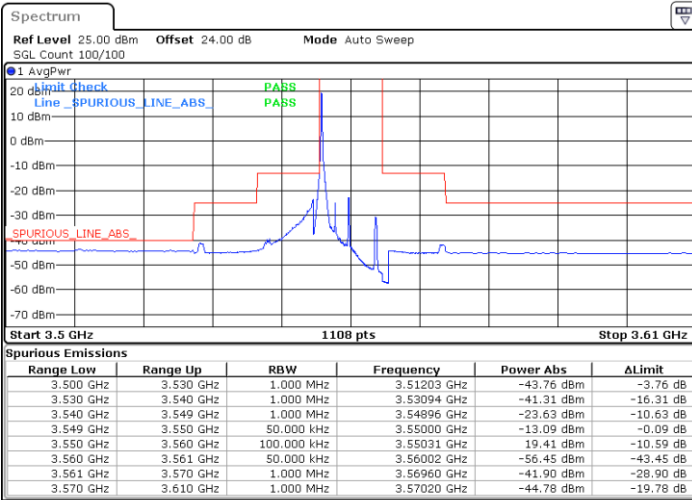

Date: 15.APR.2020 23:30:46

Date: 15.APR.2020 23:42:39

Middle Channel / FullIRB

N/A

Date: 15.APR.2020 23:18:54

LTE Band 48 / 20MHz

QPSK

Highest Channel / 1RB0

Highest Channel / 1RBmax

Date: 15.APR.2020 23:37:22

Date: 15.APR.2020 23:49:14

Highest Channel / FullIRB

N/A

Date: 23.APR.2020 00:57:38

LTE Band 48 / 5MHz

16QAM

Lowest Channel / 1RB0

Lowest Channel / 1RBmax

Date: 17.APR.2020 02:35:56

Date: 15.APR.2020 21:53:02

Lowest Channel / FullIRB

N/A

Date: 15.APR.2020 03:00:23

LTE Band 48 / 5MHz