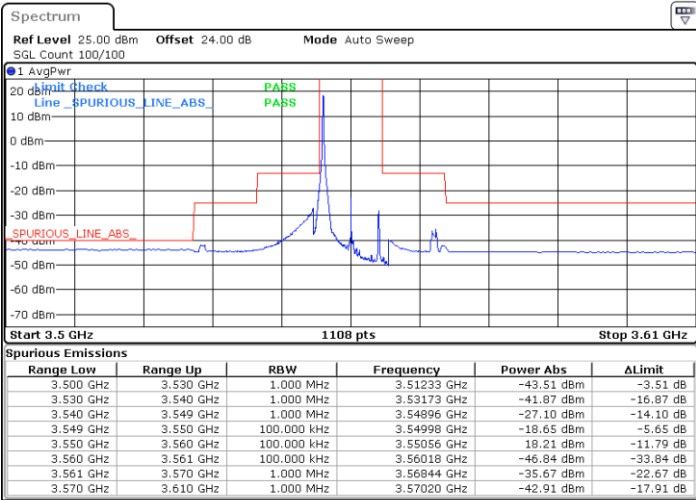

Date: 15.APR.2020 21:55:40

Middle Channel / FullIRB

N/A

Date: 15.APR.2020 21:43:47

LTE Band 48 / 5MHz

64QAM

Highest Channel / 1RB0

Highest Channel / 1RBmax

Date: 15.APR.2020 02:57:45

Date: 23.APR.2020 00:48:25

Highest Channel / FullIRB

N/A

Date: 15.APR.2020 21:50:23

LTE Band 48 / 10MHz

64QAM

Lowest Channel / 1RB0

Lowest Channel / 1RBmax

Date: 15.APR.2020 22:03:36

Date: 15.APR.2020 22:27:22

Lowest Channel / FullIRB

N/A

Date: 15.APR.2020 22:15:29

LTE Band 48 / 10MHz

64QAM

MiddleChannel / 1RB0

Middle Channel / 1RBmax

Date: 15.APR.2020 22:10:12

Date: 15.APR.2020 22:33:58

Middle Channel / FullIRB

N/A

Date: 15.APR.2020 22:22:05

LTE Band 48 / 10MHz