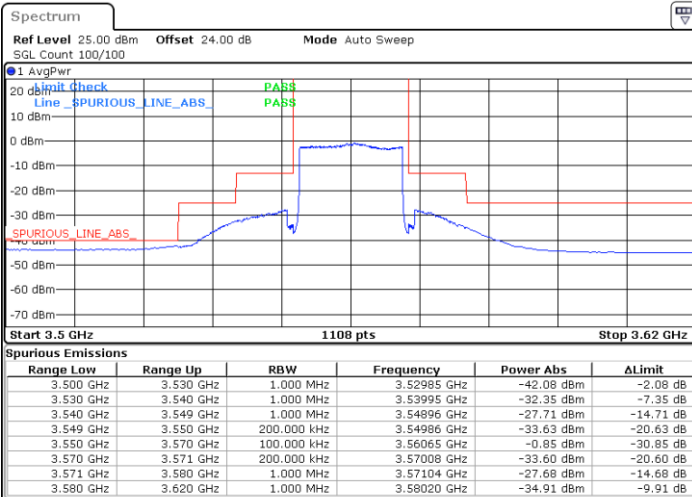

Lowest Channel / FullIRB

N/A

Date: 15.APR.2020 23:14:56