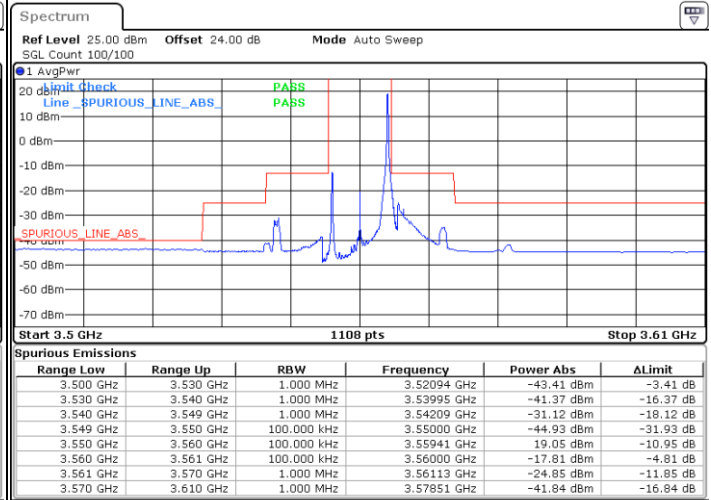

LTE Band 48 / 5MHz

16QAM

Highest Channel / 1RB0

Highest Channel / 1RBmax

Date: 15.APR.2020 02:56:26

Date: 23.APR.2020 00:39:37

Highest Channel / FullIRB

N/A

Date: 15.APR.2020 21:49:04

LTE Band 48 / 10MHz

16QAM

Lowest Channel / 1RB0

Lowest Channel / 1RBmax

Date: 15.APR.2020 22:04:55

Date: 15.APR.2020 22:28:41

Lowest Channel / FullIRB

N/A

Date: 15.APR.2020 22:16:48

LTE Band 48 / 10MHz

16QAM

MiddleChannel / 1RB0

Middle Channel / 1RBmax

Date: 15.APR.2020 22:08:53

Date: 15.APR.2020 22:32:39