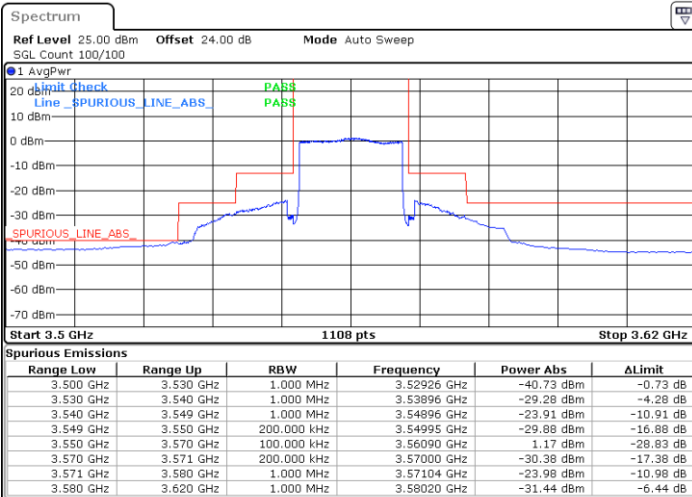

N/A

Date: 15.APR.2020 22:57:45

LTE Band 48 / 15MHz

QPSK

Highest Channel / 1RB0

Highest Channel / 1RBmax

Date: 15.APR.2020 22:47:11

Date: 15.APR.2020 23:10:57

Highest Channel / FullIRB

N/A

Date: 23.APR.2020 00:53:55

LTE Band 48 / 20MHz

QPSK

Lowest Channel / 1RB0

Lowest Channel / 1RBmax

Date: 15.APR.2020 23:29:27

Date: 15.APR.2020 23:41:20

Lowest Channel / FullIRB

N/A

Date: 15.APR.2020 23:17:35

LTE Band 48 / 20MHz

QPSK

Middle Channel / 1RB0

Middle Channel / 1RBmax