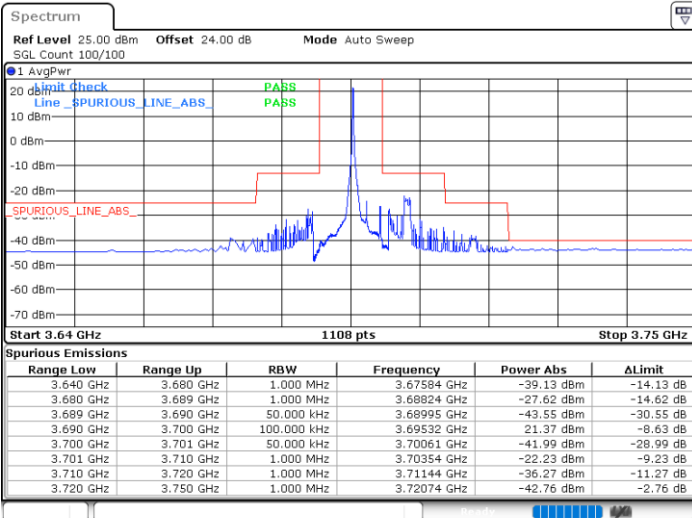

Lowest Channel / 1RB0

Lowest Channel / 1RBmax

Date: 17.APR.2020 02:35:56

Date: 15.APR.2020 21:53:02

Lowest Channel / FullIRB

N/A

Date: 15.APR.2020 03:00:23

LTE Band 48 / 5MHz

LTE Band 48 / 5MHz

16QAM

Highest Channel / 1RB0

Highest Channel / 1RBmax

Date: 15.APR.2020 02:56:26

Date: 23.APR.2020 00:39:37

Highest Channel / FullIRB

N/A