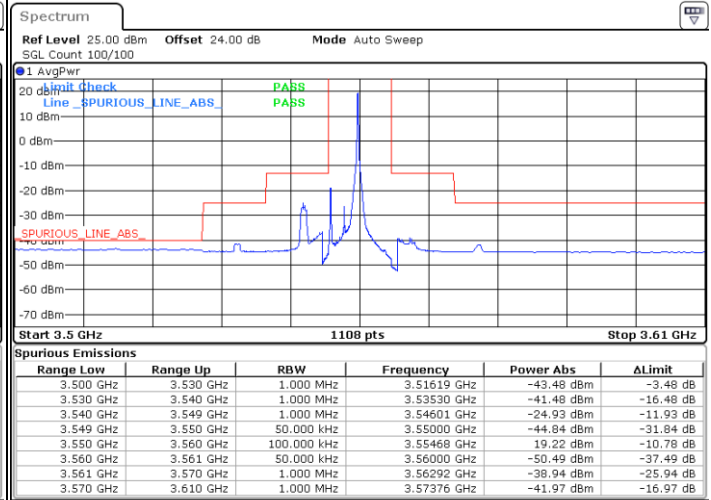

Highest Channel / 1RBmax

Date: 15.APR.2020 23:37:22

Date: 15.APR.2020 23:49:14

Highest Channel / FullIRB

N/A

Date: 23.APR.2020 00:57:38

LTE Band 48 / 5MHz

16QAM

Lowest Channel / 1RB0

Lowest Channel / 1RBmax

Date: 17.APR.2020 02:35:56

Date: 15.APR.2020 21:53:02

Lowest Channel / FullIRB

N/A

Date: 15.APR.2020 03:00:23

LTE Band 48 / 5MHz