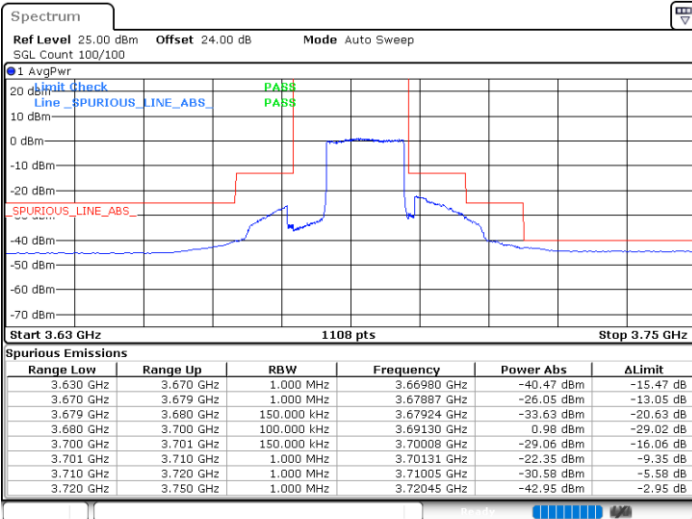

N/A

Date: 15.APR.2020 22:57:45

LTE Band 48 / 15MHz

QPSK

Highest Channel / 1RB0

Highest Channel / 1RBmax

Date: 15.APR.2020 22:47:11

Date: 15.APR.2020 23:10:57

Highest Channel / FullIRB

N/A

Date: 23.APR.2020 00:53:55

LTE Band 48 / 20MHz

QPSK

Lowest Channel / 1RB0

Lowest Channel / 1RBmax

Date: 15.APR.2020 23:29:27