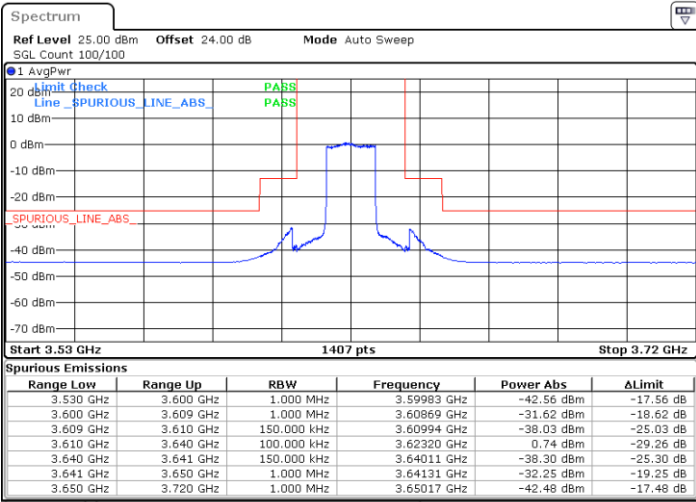

LTE Band 48 / 15MHz

64QAM

Lowest Channel / 1RB0

Lowest Channel / 1RBmax

Date: 15.APR.2020 22:41:54

Date: 15.APR.2020 23:05:40

Lowest Channel / FullIRB

N/A

Date: 15.APR.2020 22:53:47

LTE Band 48 / 15MHz

64QAM

Middle Channel / 1RB0

Middle Channel / 1RBmax

Date: 15.APR.2020 22:43:13

Date: 15.APR.2020 23:07:00

Middle Channel / FullIRB

N/A

Date: 15.APR.2020 22:55:06

LTE Band 48 / 15MHz

64QAM

Highest Channel / 1RB0

Highest Channel / 1RBmax

Date: 15.APR.2020 22:49:49

Date: 15.APR.2020 23:13:35

Highest Channel / FullIRB

N/A

Date: 15.APR.2020 23:01:42

LTE Band 48 / 20MHz

64QAM

Lowest Channel / 1RB0

Lowest Channel / 1RBmax

Date: 15.APR.2020 23:26:48