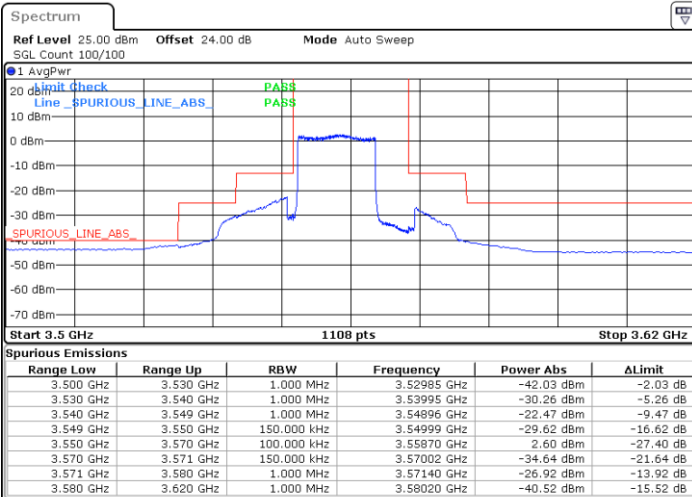

LTE Band 48 / 15MHz

QPSK

Lowest Channel / 1RB0

Lowest Channel / 1RBmax

Date: 15.APR.2020 22:39:16

Date: 15.APR.2020 23:03:01

Lowest Channel / FullIRB

N/A

Date: 15.APR.2020 22:51:09

LTE Band 48 / 15MHz

QPSK

Middle Channel / 1RB0

Middle Channel / 1RBmax

Date: 15.APR.2020 22:45:52

Date: 15.APR.2020 23:09:38

Middle Channel / FullIRB

N/A

Date: 15.APR.2020 22:57:45

LTE Band 48 / 15MHz

QPSK

Highest Channel / 1RB0

Highest Channel / 1RBmax

Date: 15.APR.2020 22:47:11

Date: 15.APR.2020 23:10:57