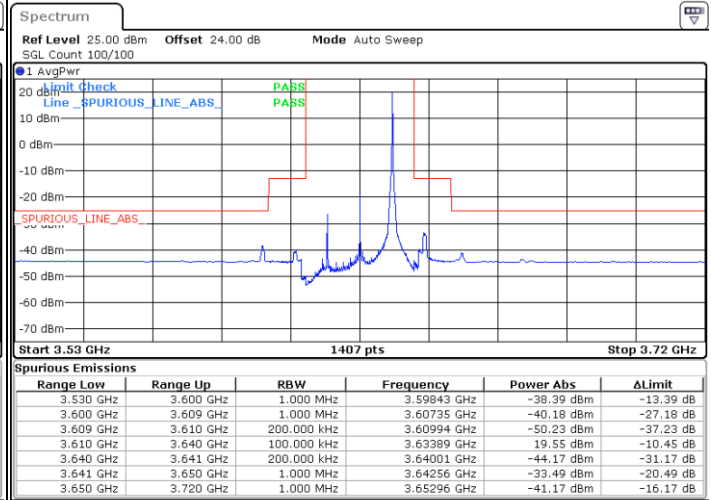

LTE Band 48 / 20MHz

16QAM

Middle Channel / 1RB0

Middle Channel / 1RBmax

Date: 15.APR.2020 23:32:05

Date: 15.APR.2020 23:43:58

Middle Channel / FullIRB

N/A

Date: 15.APR.2020 23:20:13

LTE Band 48 / 20MHz

16QAM

Highest Channel / 1RB0

Highest Channel / 1RBmax

Date: 15.APR.2020 23:36:02

Date: 15.APR.2020 23:47:55

Highest Channel / FullIRB