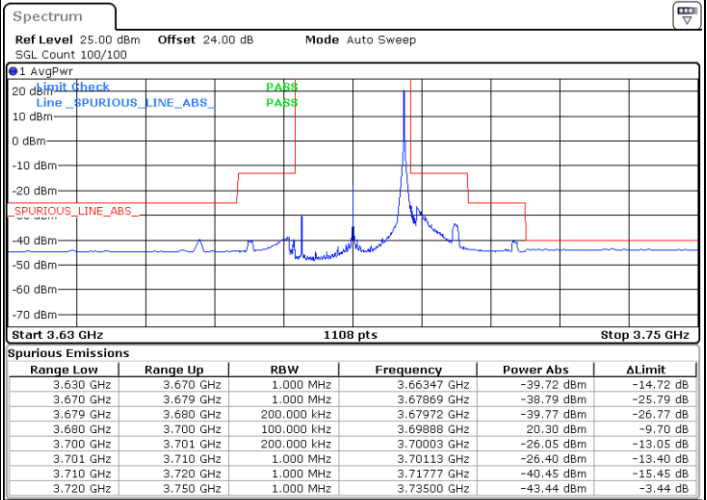

LTE Band 48 / 20MHz

16QAM

Middle Channel / 1RB0

Middle Channel / 1RBmax

Date: 15.APR.2020 23:32:05

Date: 15.APR.2020 23:43:58

Middle Channel / FullIRB

N/A

Date: 15.APR.2020 23:20:13

LTE Band 48 / 20MHz

16QAM

Highest Channel / 1RB0

Highest Channel / 1RBmax

Date: 15.APR.2020 23:36:02

Date: 15.APR.2020 23:47:55

Highest Channel / FullIRB

N/A

Date: 23.APR.2020 00:58:43

LTE Band 48 / 5MHz

64QAM

Lowest Channel / 1RB0

Lowest Channel / 1RBmax

Date: 15.APR.2020 02:49:50

Date: 15.APR.2020 21:54:21