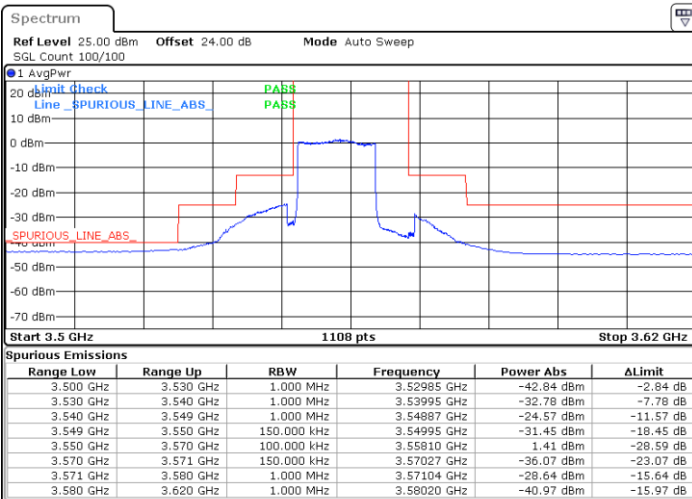

Middle Channel / FullIRB

N/A

Date: 15.APR.2020 22:20:46

LTE Band 48 / 10MHz

16QAM

Highest Channel / 1RB0

Highest Channel / 1RBmax

Date: 15.APR.2020 22:12:50

Date: 15.APR.2020 22:36:36

Highest Channel / FullIRB

N/A

Date: 15.APR.2020 22:24:43

LTE Band 48 / 15MHz

16QAM

Lowest Channel / 1RB0

Lowest Channel / 1RBmax

Date: 15.APR.2020 22:40:35

Date: 15.APR.2020 23:04:21

Lowest Channel / FullIRB

N/A

Date: 15.APR.2020 22:52:28

LTE Band 48 / 15MHz

16QAM

Middle Channel / 1RB0