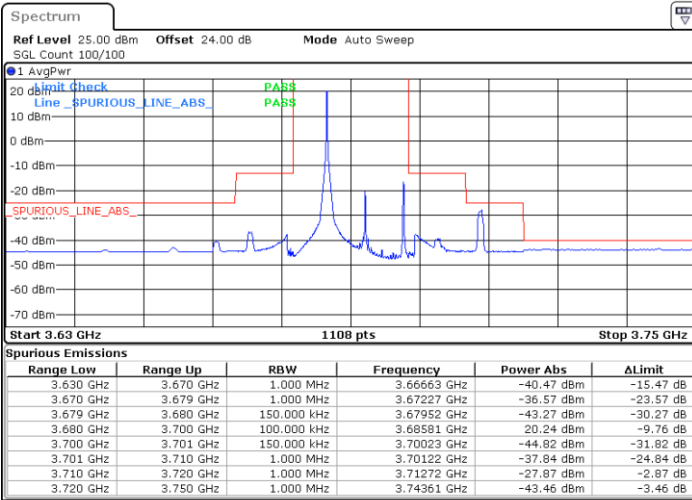

Date: 15.APR.2020 22:40:35

Date: 15.APR.2020 23:04:21

Lowest Channel / FullIRB

N/A

Date: 15.APR.2020 22:52:28

LTE Band 48 / 15MHz

16QAM

Middle Channel / 1RB0

Middle Channel / 1RBmax

Date: 15.APR.2020 22:44:33

Date: 15.APR.2020 23:08:19

Middle Channel / FullIRB

N/A

Date: 15.APR.2020 22:56:25

LTE Band 48 / 15MHz

16QAM

Highest Channel / 1RB0

Highest Channel / 1RBmax

Date: 15.APR.2020 22:48:30

Date: 15.APR.2020 23:12:16

Highest Channel / FullIRB

N/A

Date: 15.APR.2020 23:00:23

LTE Band 48 / 20MHz