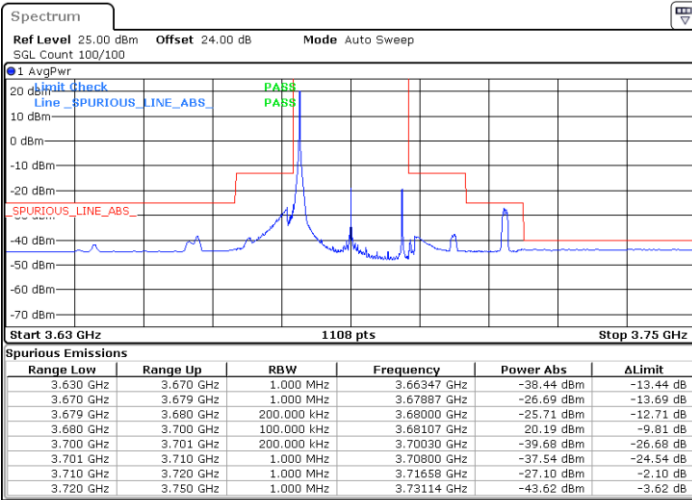

LTE Band 48 / 20MHz

16QAM

Middle Channel / 1RB0

Middle Channel / 1RBmax

Date: 15.APR.2020 23:32:05

Date: 15.APR.2020 23:43:58

Middle Channel / FullIRB

N/A

Date: 15.APR.2020 23:20:13

LTE Band 48 / 20MHz

16QAM

Highest Channel / 1RB0

Highest Channel / 1RBmax

Date: 15.APR.2020 23:36:02

Date: 15.APR.2020 23:47:55

Highest Channel / FullIRB

N/A

Date: 23.APR.2020 00:58:43

LTE Band 48 / 5MHz

64QAM

Lowest Channel / 1RB0

Lowest Channel / 1RBmax

Date: 15.APR.2020 02:49:50

Date: 15.APR.2020 21:54:21