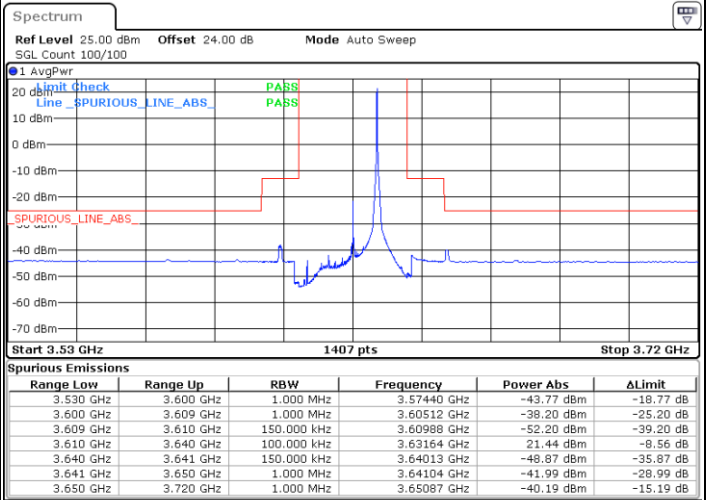

LTE Band 48 / 15MHz

QPSK

Lowest Channel / 1RB0

Lowest Channel / 1RBmax

Date: 15.APR.2020 22:39:16

Date: 15.APR.2020 23:03:01

Lowest Channel / FullIRB

N/A

Date: 15.APR.2020 22:51:09

LTE Band 48 / 15MHz

QPSK

Middle Channel / 1RB0

Middle Channel / 1RBmax

Date: 15.APR.2020 22:45:52

Date: 15.APR.2020 23:09:38

Middle Channel / FullIRB

N/A

Date: 15.APR.2020 22:57:45

LTE Band 48 / 15MHz

QPSK

Highest Channel / 1RB0

Highest Channel / 1RBmax

Date: 15.APR.2020 22:47:11

Date: 15.APR.2020 23:10:57

Highest Channel / FullIRB

N/A

Date: 23.APR.2020 00:53:55

LTE Band 48 / 20MHz

QPSK

Lowest Channel / 1RB0

Lowest Channel / 1RBmax

Date: 15.APR.2020 23:29:27