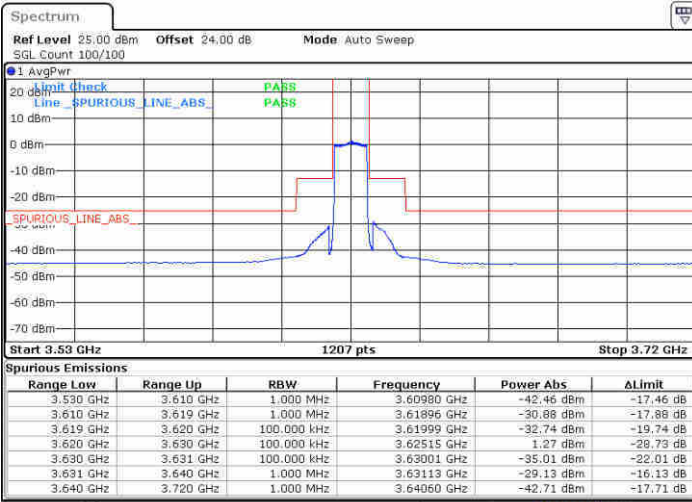

Middle Channel / FullIRB

N/A

Date: 12.FEB 2020 07:24:11