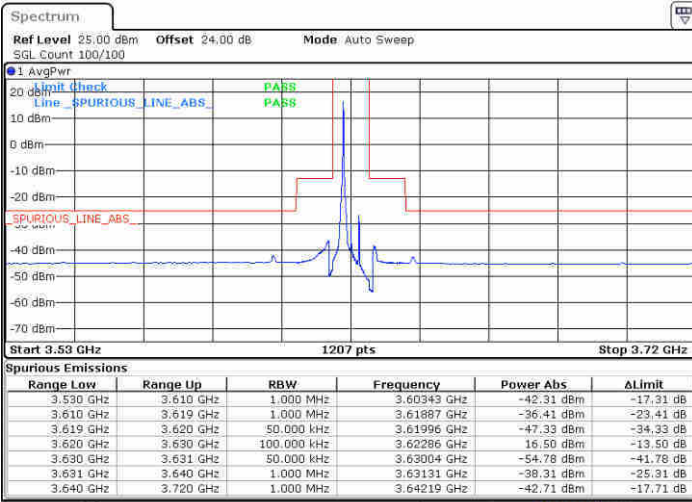

Date: 14.FEB.2020 02:43:51

Highest Channel / FullIRB

N/A

Date: 14.FEB.2020 02:17:50

LTE Band 48 / 5MHz

64QAM

Lowest Channel / 1RB0

Lowest Channel / 1RBmax

Date: 12 FEB 2020 03:48:40

Date: 12 FEB 2020 03:44:39

Lowest Channel / FullIRB

N/A

Date: 12 FEB 2020 03:42:20

LTE Band 48 / 5MHz

64QAM

Middle Channel / 1RB0

Middle Channel / 1RBmax

Date: 12.FEB 2020 04:25:34

Date: 12.FEB 2020 04:27:49

Middle Channel / FullIRB

N/A

Date: 12.FEB 2020 04:30:50

LTE Band 48 / 5MHz

64QAM

Highest Channel / 1RB0

Highest Channel / 1RBmax

Date: 12.FEB.2020 05:29:04

Date: 12.FEB.2020 05:31:24

Highest Channel / FullIRB

N/A

Date: 12.FEB.2020 05:33:38

LTE Band 48 / 10MHz