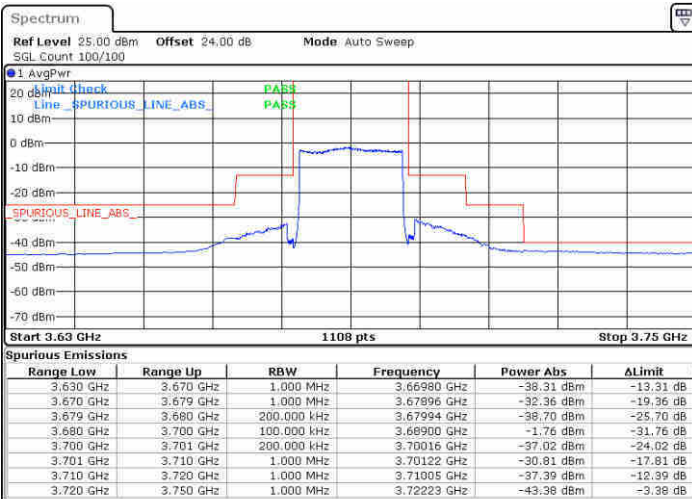

Middle Channel / 1RB0

Middle Channel / 1RBmax

Date: 13 FEB 2020 07:19:33

Date: 13 FEB 2020 07:26:40

Middle Channel / FullIRB

N/A

Date: 13 FEB 2020 07:29:18

LTE Band 48 / 20MHz

64QAM

Highest Channel / 1RB0

Highest Channel / 1RBmax

Date: 14.FEB.2020 02:52:10

Date: 14.FEB.2020 02:55:52

Highest Channel / FullIRB

N/A

Date: 14.FEB.2020 02:58:47

Conducted Spurious Emission

LTE Band 48 / 5MHz

QPSK

Lowest Channel / 1RB0

Lowest Channel / 1RBmax

Date: 12.FEB.2020 02:17:23

Date: 12.FEB.2020 02:25:17

Lowest Channel / FullIRB