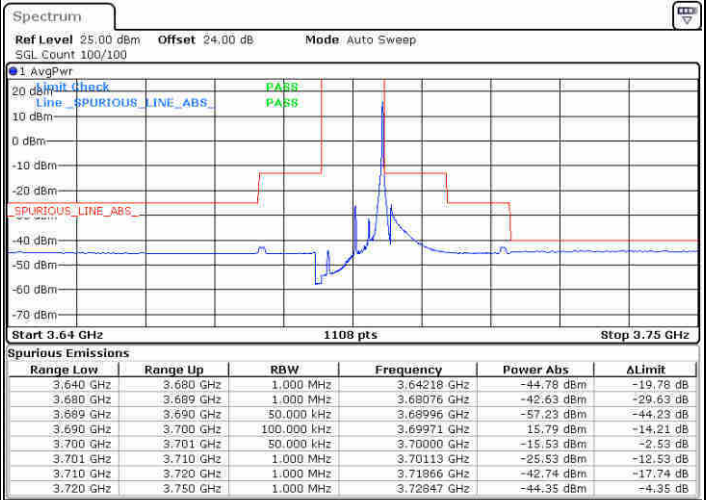

N/A

Date: 12.FEB 2020 04:12:00

LTE Band 48 / 5MHz

16QAM

Highest Channel / 1RB0

Highest Channel / 1RBmax

Date: 12.FEB 2020 05:24:10

Date: 12.FEB 2020 05:26:38

Highest Channel / FullIRB

N/A

Date: 12.FEB 2020 05:20:24

LTE Band 48 / 10MHz

16QAM

Lowest Channel / 1RB0

Lowest Channel / 1RBmax

Date: 12 FEB 2020 06:45:21