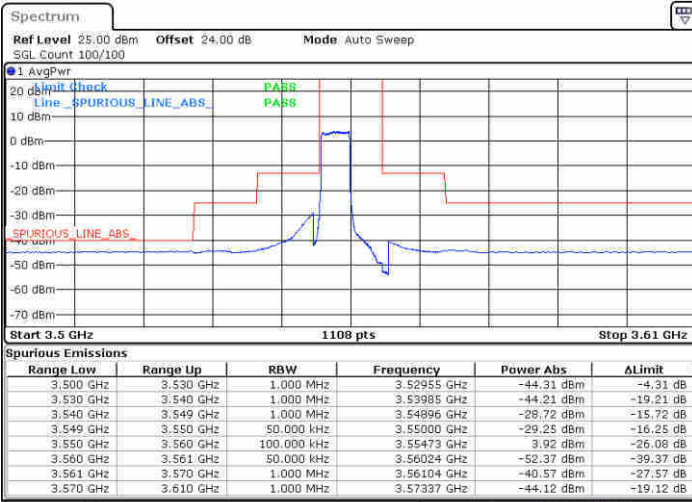

QPSK

Highest Channel / 1RB0

Highest Channel / 1RBmax

Date: 14.FEB 2020 01:57:06

Date: 14.FEB 2020 02:10:04

Highest Channel / FullIRB

N/A

Date: 14.FEB 2020 02:12:53

LTE Band 48 / 5MHz

16QAM

Lowest Channel / 1RB0

Lowest Channel / 1RBmax

Date: 12 FEB 2020 03:08:04

Date: 12 FEB 2020 03:17:49

Lowest Channel / FullIRB

N/A