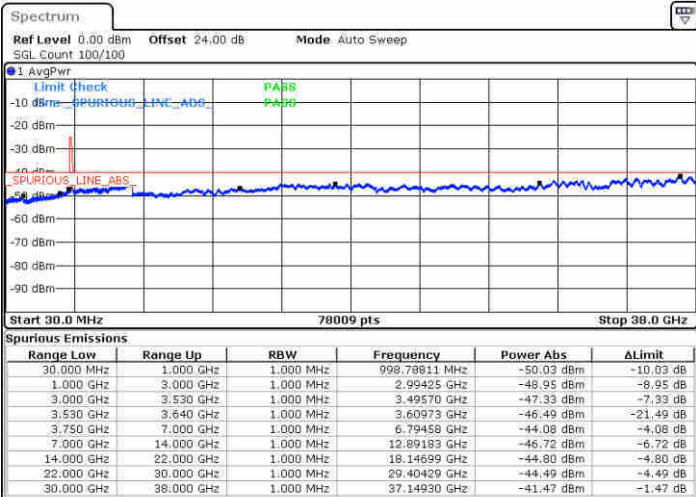

Middle Channel / FullIRB

N/A

Date: 12 FEB 2020 04:08:57

LTE Band 48 / 5MHz

QPSK

Highest Channel / 1RB0

Highest Channel / 1RBmax

Date: 12 FEB 2020 05:05:29

Date: 12 FEB 2020 05:09:54

Highest Channel / FullIRB

N/A

Date: 12 FEB 2020 05:16:41

LTE Band 48 / 10MHz

QPSK

Lowest Channel / 1RB0

Lowest Channel / 1RBmax