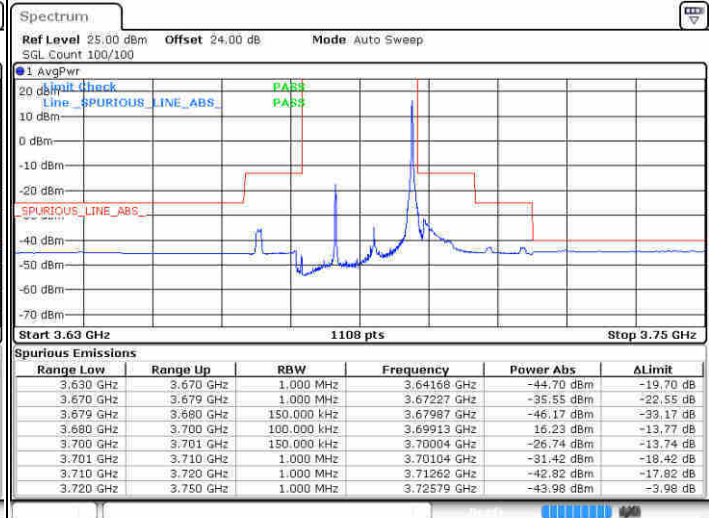

Lowest Channel / FullIRB

N/A

Date: 13 FEB 2020 02:57:22

LTE Band 48 / 15MHz

64QAM

Middle Channel / 1RB0

Middle Channel / 1RBmax

Date: 13 FEB 2020 04:04:35

Date: 13 FEB 2020 04:08:18

Middle Channel / FullIRB

N/A

Date: 13 FEB 2020 04:12:13

LTE Band 48 / 15MHz

64QAM

Highest Channel / 1RB0

Highest Channel / 1RBmax

Date: 13 FEB 2020 05:19:01

Date: 13 FEB 2020 05:21:55

Highest Channel / FullIRB

N/A

Date: 13 FEB 2020 05:24:34

LTE Band 48 / 20MHz

64QAM

Lowest Channel / 1RB0