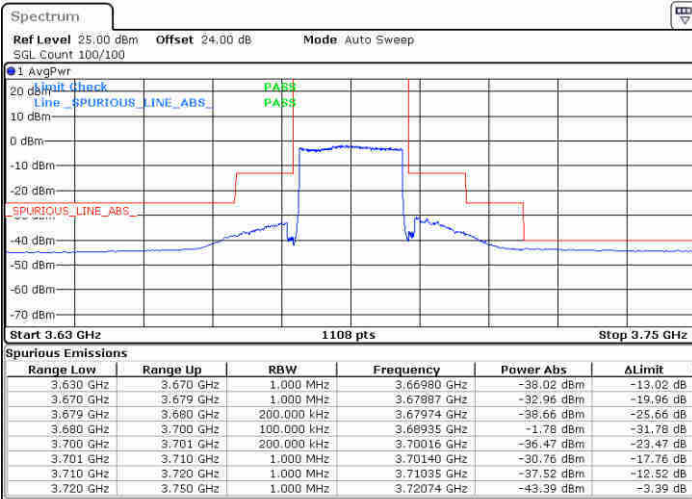

Middle Channel / FullIRB

N/A

Date: 13 FEB 2020 06:55:01

LTE Band 48 / 20MHz

16QAM

Highest Channel / 1RB0

Highest Channel / 1RBmax

Date: 14.FEB.2020 02:34:14

Date: 14.FEB.2020 02:43:51

Highest Channel / FullIRB

N/A

Date: 14.FEB.2020 02:17:50

LTE Band 48 / 5MHz

64QAM

Lowest Channel / 1RB0

Lowest Channel / 1RBmax