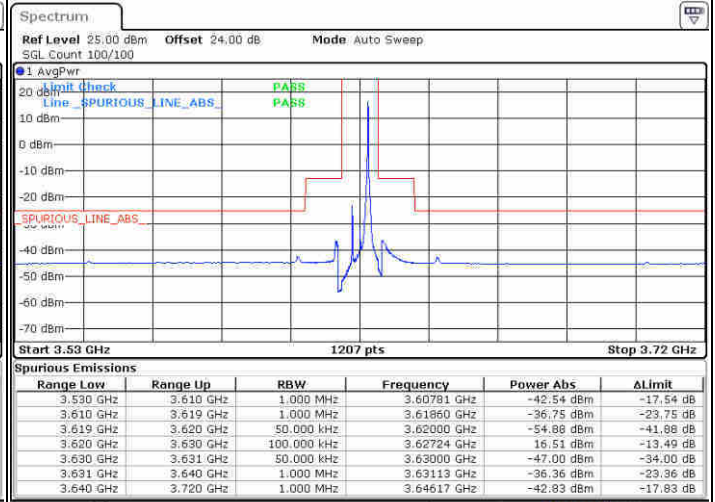

Date: 12 FEB 2020 03:35:50

LTE Band 48 / 5MHz

16QAM

Middle Channel / 1RB0

Middle Channel / 1RBmax

Date: 12.FEB 2020 04:14:42

Date: 12.FEB 2020 04:17:15

Middle Channel / FullIRB

N/A

Date: 12.FEB 2020 04:12:00

LTE Band 48 / 5MHz

16QAM

Highest Channel / 1RB0

Highest Channel / 1RBmax

Date: 12.FEB 2020 05:24:10

Date: 12.FEB 2020 05:26:38