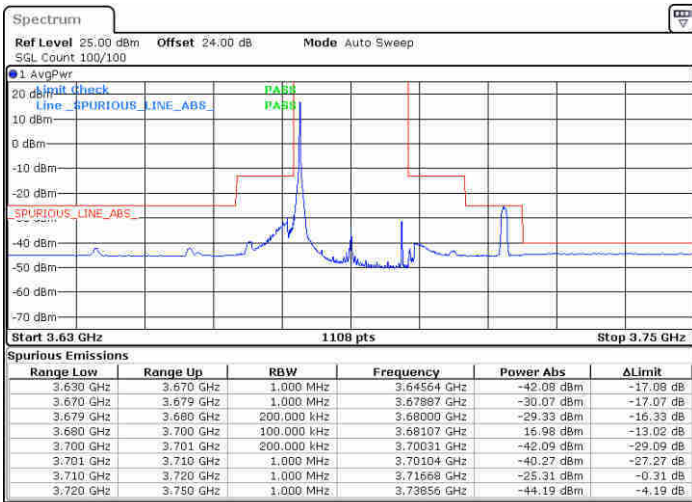

LTE Band 48 / 20MHz

64QAM

Highest Channel / 1RB0

Highest Channel / 1RBmax

Date: 14.FEB.2020 02:52:10