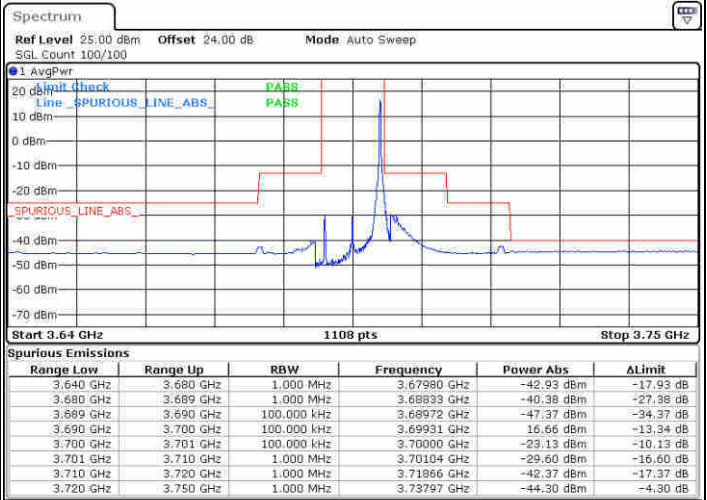

Date: 12.FEB 2020 07:20:45

LTE Band 48 / 10MHz

QPSK

Highest Channel / 1RB0

Highest Channel / 1RBmax

Date: 13 FEB 2020 00:13:23

Date: 13 FEB 2020 00:15:34

Highest Channel / FullIRB

N/A

Date: 13 FEB 2020 00:17:35

LTE Band 48 / 15MHz

QPSK

Lowest Channel / 1RB0

Lowest Channel / 1RBmax

Date: 13 FEB 2020 01:22:05

Date: 13 FEB 2020 01:25:05