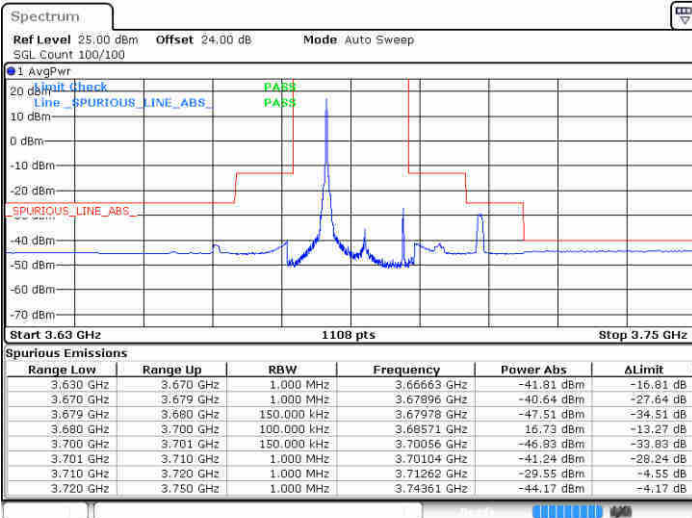

Lowest Channel / FullIRB

N/A

Date: 13 FEB 2020 02:57:22

LTE Band 48 / 15MHz

64QAM

Middle Channel / 1RB0

Middle Channel / 1RBmax

Date: 13 FEB 2020 04:04:35

Date: 13 FEB 2020 04:08:18

Middle Channel / FullIRB

N/A

Date: 13 FEB 2020 04:12:13

LTE Band 48 / 15MHz

64QAM

Highest Channel / 1RB0

Highest Channel / 1RBmax

Date: 13 FEB 2020 05:19:01

Date: 13 FEB 2020 05:21:55

Highest Channel / FullIRB

N/A

Date: 13 FEB 2020 05:24:34

LTE Band 48 / 20MHz

64QAM

Lowest Channel / 1RB0