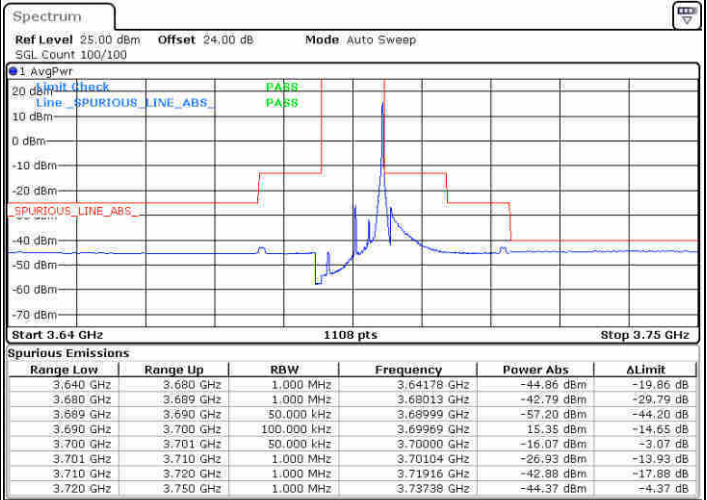

Date: 12 FEB 2020 03:48:40

Date: 12 FEB 2020 03:44:39

Lowest Channel / FullIRB

N/A

Date: 12 FEB 2020 03:42:20

LTE Band 48 / 5MHz

64QAM

Middle Channel / 1RB0

Middle Channel / 1RBmax

Date: 12.FEB 2020 04:25:34

Date: 12.FEB 2020 04:27:49

Middle Channel / FullIRB

N/A

Date: 12.FEB 2020 04:30:50

LTE Band 48 / 5MHz

64QAM

Highest Channel / 1RB0

Highest Channel / 1RBmax

Date: 12.FEB.2020 05:29:04

Date: 12.FEB.2020 05:31:24

Highest Channel / FullIRB

N/A

Date: 12.FEB.2020 05:33:38

LTE Band 48 / 10MHz