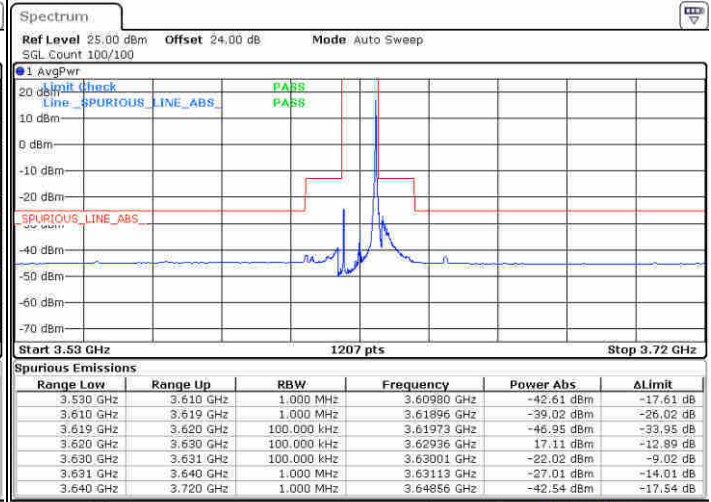

Highest Channel / FullIRB

N/A

Date: 12.FEB 2020 05:20:24

LTE Band 48 / 10MHz

16QAM

Lowest Channel / 1RB0

Lowest Channel / 1RBmax

Date: 12 FEB 2020 06:45:21

Date: 12 FEB 2020 06:47:19

Lowest Channel / FullIRB

N/A

Date: 12 FEB 2020 06:41:47

LTE Band 48 / 10MHz

16QAM

MiddleChannel / 1RB0

Middle Channel / 1RBmax

Date: 12.FEB 2020 07:26:36

Date: 12.FEB 2020 07:29:53

Middle Channel / FullIRB

N/A

Date: 12.FEB 2020 07:24:11

LTE Band 48 / 10MHz

16QAM

Highest Channel / 1RB0