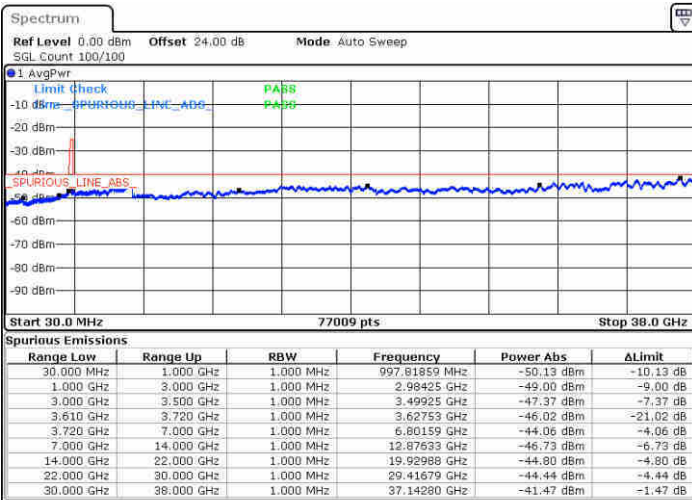

Middle Channel / 1RB0

Middle Channel / 1RBmax

Date: 13 FEB 2020 07:19:33

Date: 13 FEB 2020 07:26:40

Middle Channel / FullIRB

N/A

Date: 13 FEB 2020 07:29:18

LTE Band 48 / 20MHz

64QAM

Highest Channel / 1RB0

Highest Channel / 1RBmax

Date: 14.FEB.2020 02:52:10

Date: 14.FEB.2020 02:55:52

Highest Channel / FullIRB

N/A

Date: 14.FEB.2020 02:58:47

Conducted Spurious Emission

LTE Band 48 / 5MHz

QPSK

Lowest Channel / 1RB0

Lowest Channel / 1RBmax

Date: 12.FEB.2020 02:17:23

Date: 12.FEB.2020 02:25:17

Lowest Channel / FullIRB