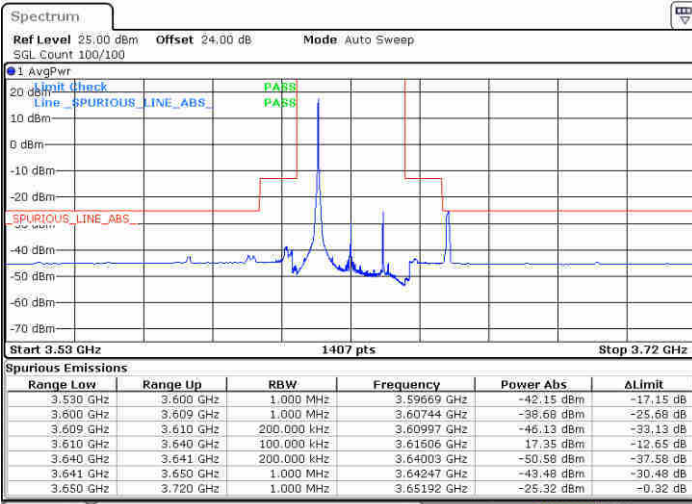

N/A

Date: 13.FEB.2020 05:57:35

LTE Band 48 / 20MHz

16QAM

Middle Channel / 1RB0

Middle Channel / 1RBmax

Date: 13 FEB 2020 07:12:42

Date: 13 FEB 2020 07:16:48

Middle Channel / FullIRB

N/A

Date: 13 FEB 2020 06:55:01

LTE Band 48 / 20MHz

16QAM

Highest Channel / 1RB0

Highest Channel / 1RBmax

Date: 14.FEB.2020 02:34:14