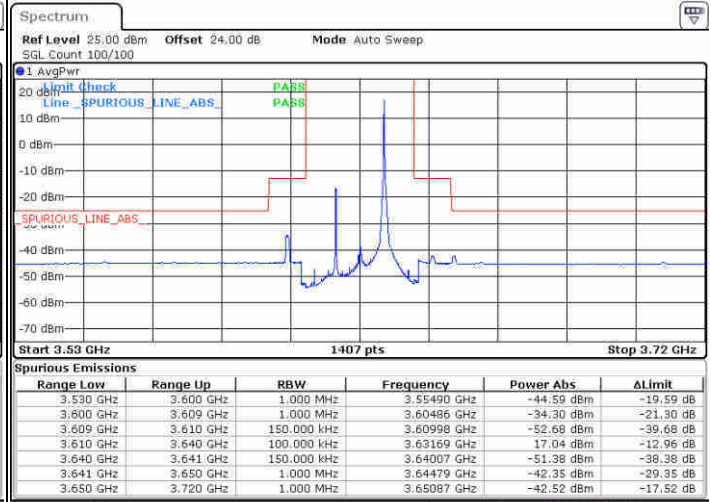

N/A

Date: 13 FEB 2020 00:39:29

LTE Band 48 / 15MHz

64QAM

Lowest Channel / 1RB0

Lowest Channel / 1RBmax

Date: 13 FEB 2020 02:48:44

Date: 13 FEB 2020 02:54:22

Lowest Channel / FullIRB

N/A

Date: 13 FEB 2020 02:57:22

LTE Band 48 / 15MHz

64QAM

Middle Channel / 1RB0

Middle Channel / 1RBmax

Date: 13 FEB 2020 04:04:35

Date: 13 FEB 2020 04:08:18

Middle Channel / FullIRB

N/A

Date: 13 FEB 2020 04:12:13

LTE Band 48 / 15MHz

64QAM

Highest Channel / 1RB0

Highest Channel / 1RBmax

Date: 13 FEB 2020 05:19:01

Date: 13 FEB 2020 05:21:55

Highest Channel / FullIRB

N/A

Date: 13 FEB 2020 05:24:34

LTE Band 48 / 20MHz

64QAM

Lowest Channel / 1RB0