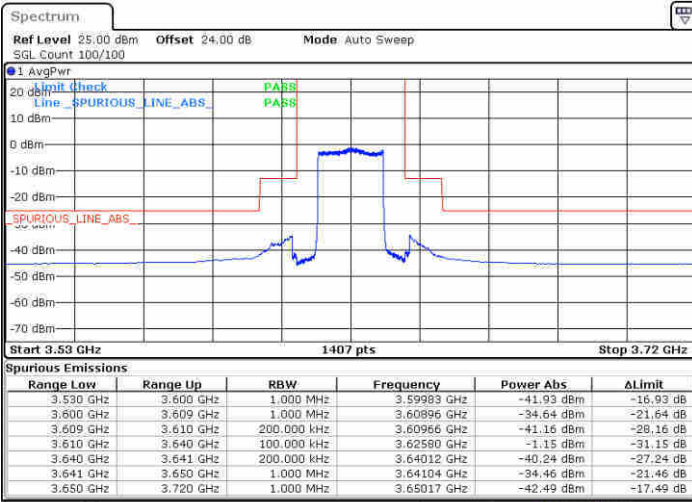

Lowest Channel / 1RBmax

Date: 13 FEB 2020 06:11:16

Date: 13 FEB 2020 06:18:42

Lowest Channel / FullIRB

N/A

Date: 13 FEB 2020 06:19:49

LTE Band 48 / 20MHz

64QAM

Middle Channel / 1RB0

Middle Channel / 1RBmax

Date: 13 FEB 2020 07:19:33

Date: 13 FEB 2020 07:26:40

Middle Channel / FullIRB

N/A

Date: 13 FEB 2020 07:29:18

LTE Band 48 / 20MHz

64QAM

Highest Channel / 1RB0

Highest Channel / 1RBmax

Date: 14.FEB.2020 02:52:10

Date: 14.FEB.2020 02:55:52

Highest Channel / FullIRB

N/A

Date: 14.FEB.2020 02:58:47