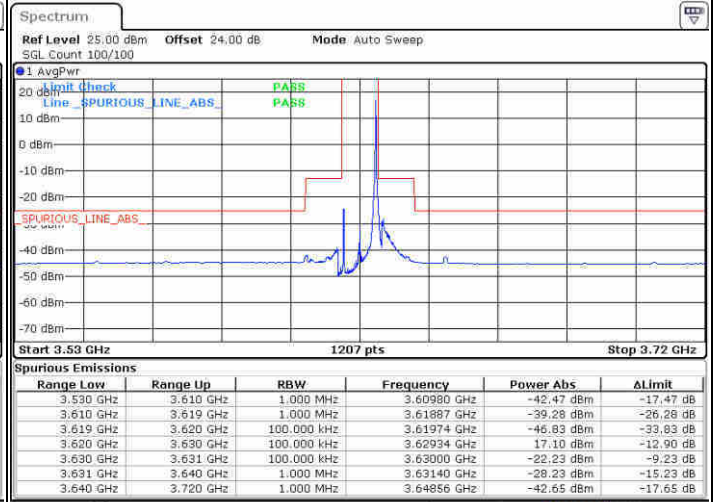

LTE Band 48 / 10MHz

QPSK

MiddleChannel / 1RB0

Middle Channel / 1RBmax

Date: 12.FEB 2020 07:16:46

Date: 12.FEB 2020 07:18:38

Middle Channel / FullIRB

N/A

Date: 12.FEB 2020 07:20:45

LTE Band 48 / 10MHz

QPSK

Highest Channel / 1RB0

Highest Channel / 1RBmax

Date: 13 FEB 2020 00:13:23

Date: 13 FEB 2020 00:15:34

Highest Channel / FullIRB