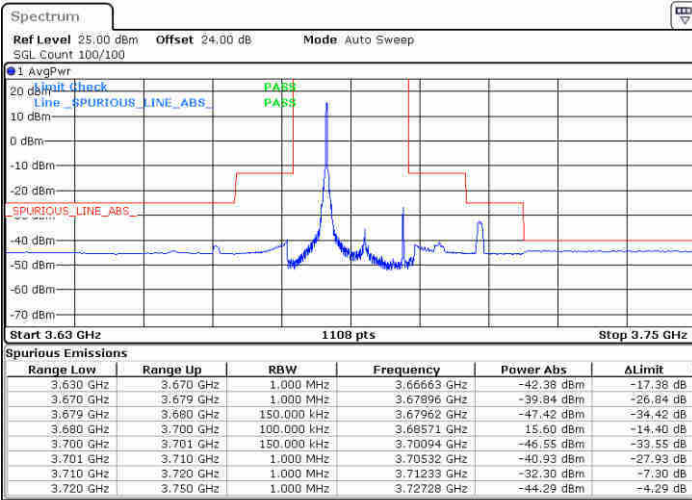

Date: 13 FEB 2020 03:40:40

Middle Channel / FullIRB

N/A

Date: 13 FEB 2020 03:43:23

LTE Band 48 / 15MHz

QPSK

Highest Channel / 1RB0

Highest Channel / 1RBmax

Date: 13 FEB 2020 04:41:12

Date: 13 FEB 2020 04:44:22

Highest Channel / FullIRB

N/A

Date: 13 FEB 2020 04:47:14

LTE Band 48 / 20MHz

QPSK

Lowest Channel / 1RB0