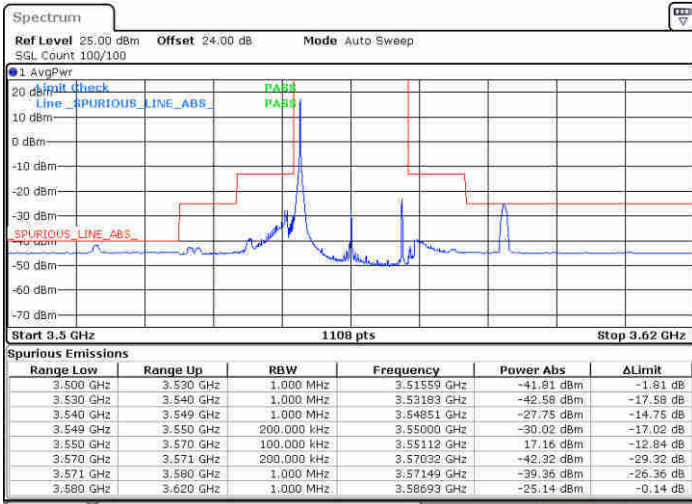

LTE Band 48 / 15MHz

16QAM

Highest Channel / 1RB0

Highest Channel / 1RBmax

Date: 13 FEB 2020 04:55:16

Date: 13 FEB 2020 05:16:32

Highest Channel / FullIRB

N/A

Date: 13 FEB 2020 04:52:18

LTE Band 48 / 20MHz

16QAM

Lowest Channel / 1RB0

Lowest Channel / 1RBmax

Date: 13.FEB.2020 06:06:10

Date: 13.FEB.2020 06:08:36

Lowest Channel / FullIRB