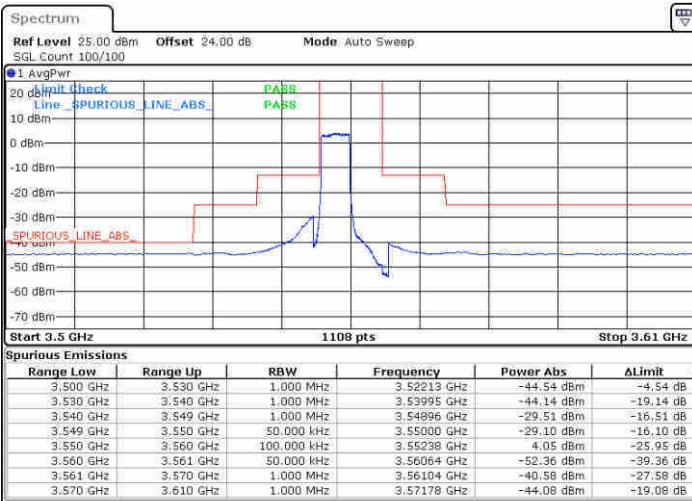

Middle Channel / FullIRB

N/A

Date: 13 FEB 2020 06:55:01

LTE Band 48 / 20MHz

16QAM

Highest Channel / 1RB0

Highest Channel / 1RBmax

Date: 14.FEB.2020 02:34:14

Date: 14.FEB.2020 02:43:51

Highest Channel / FullIRB

N/A

Date: 14.FEB.2020 02:17:50

LTE Band 48 / 5MHz

64QAM

Lowest Channel / 1RB0

Lowest Channel / 1RBmax

Date: 12 FEB 2020 03:48:40

Date: 12 FEB 2020 03:44:39

Lowest Channel / FullIRB

N/A

Date: 12 FEB 2020 03:42:20

LTE Band 48 / 5MHz

64QAM

Middle Channel / 1RB0