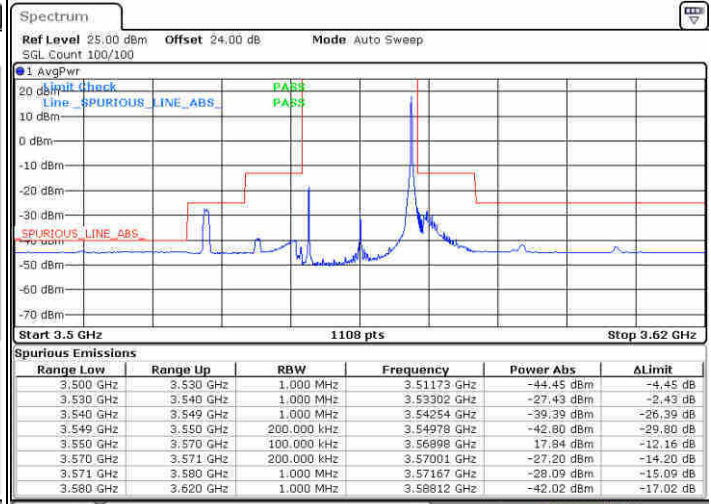

LTE Band 48 / 15MHz

16QAM

Highest Channel / 1RB0

Highest Channel / 1RBmax

Date: 13 FEB 2020 04:55:16

Date: 13 FEB 2020 05:16:32

Highest Channel / FullIRB

N/A

Date: 13 FEB 2020 04:52:18

LTE Band 48 / 20MHz

16QAM

Lowest Channel / 1RB0

Lowest Channel / 1RBmax

Date: 13.FEB.2020 06:06:10

Date: 13.FEB.2020 06:08:36

Lowest Channel / FullIRB