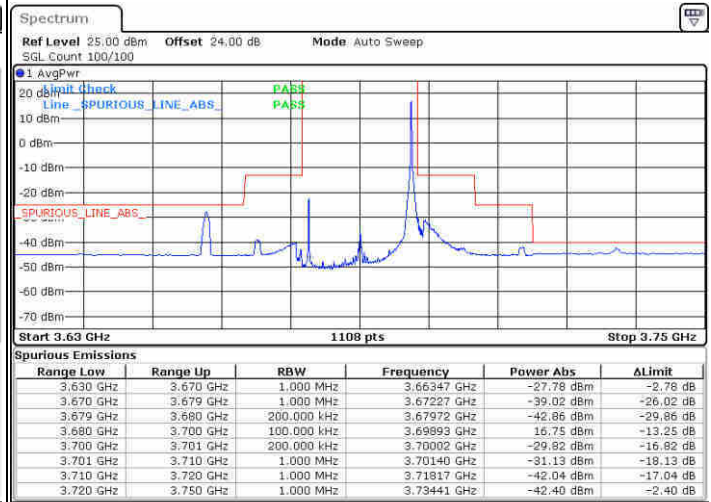

Date: 14.FEB.2020 02:55:52