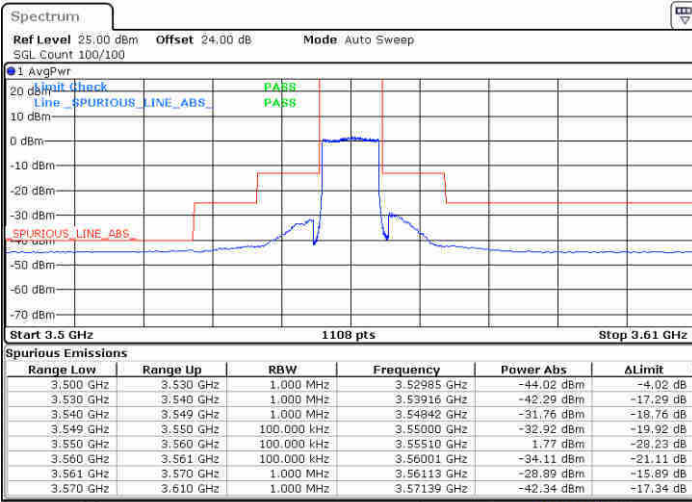

Highest Channel / FullIRB

N/A

Date: 12.FEB 2020 05:20:24

LTE Band 48 / 10MHz

16QAM

Lowest Channel / 1RB0

Lowest Channel / 1RBmax

Date: 12 FEB 2020 06:45:21

Date: 12 FEB 2020 06:47:19

Lowest Channel / FullIRB

N/A

Date: 12 FEB 2020 06:41:47

LTE Band 48 / 10MHz

16QAM

MiddleChannel / 1RB0

Middle Channel / 1RBmax