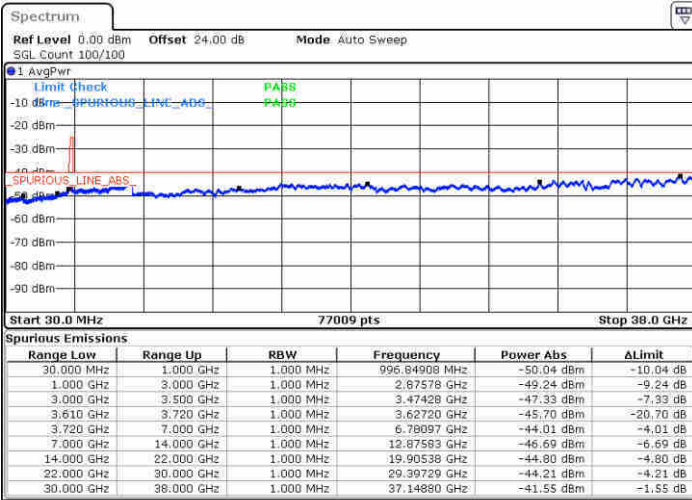

Middle Channel / FullIRB

N/A

Date: 12 FEB 2020 04:08:57

LTE Band 48 / 5MHz

QPSK

Highest Channel / 1RB0

Highest Channel / 1RBmax

Date: 12 FEB 2020 05:05:29

Date: 12 FEB 2020 05:09:54

Highest Channel / FullIRB

N/A

Date: 12 FEB 2020 05:16:41

LTE Band 48 / 10MHz

QPSK

Lowest Channel / 1RB0

Lowest Channel / 1RBmax

Date: 12 FEB 2020 06:14:11

Date: 12 FEB 2020 06:21:45

Lowest Channel / FullIRB

N/A

Date: 12 FEB 2020 06:38:20

LTE Band 48 / 10MHz

QPSK

MiddleChannel / 1RB0