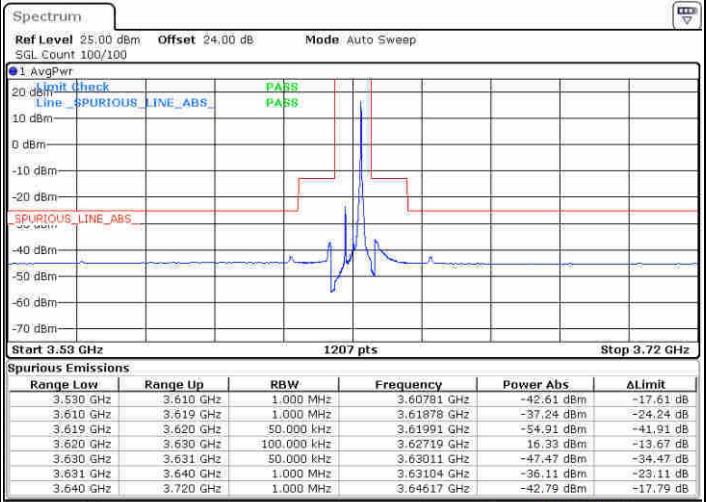

Date: 14.FEB.2020 02:43:51

Highest Channel / FullIRB

N/A

Date: 14.FEB.2020 02:17:50

LTE Band 48 / 5MHz

64QAM

Lowest Channel / 1RB0

Lowest Channel / 1RBmax

Date: 12 FEB 2020 03:48:40

Date: 12 FEB 2020 03:44:39

Lowest Channel / FullIRB

N/A

Date: 12 FEB 2020 03:42:20

LTE Band 48 / 5MHz

64QAM

Middle Channel / 1RB0

Middle Channel / 1RBmax

Date: 12.FEB 2020 04:25:34

Date: 12.FEB 2020 04:27:49

Middle Channel / FullIRB

N/A

Date: 12.FEB 2020 04:30:50

LTE Band 48 / 5MHz

64QAM

Highest Channel / 1RB0

Highest Channel / 1RBmax

Date: 12.FEB.2020 05:29:04

Date: 12.FEB.2020 05:31:24

Highest Channel / FullIRB

N/A

Date: 12.FEB.2020 05:33:38

LTE Band 48 / 10MHz