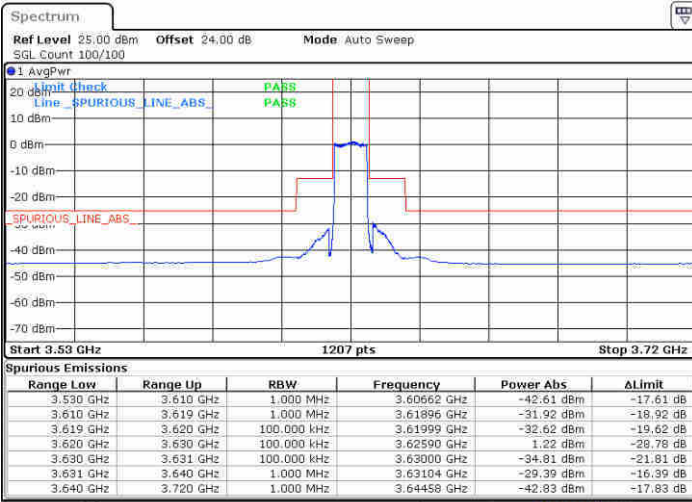

LTE Band 48 / 10MHz

QPSK

MiddleChannel / 1RB0

Middle Channel / 1RBmax

Date: 12.FEB 2020 07:16:46

Date: 12.FEB 2020 07:18:38

Middle Channel / FullIRB

N/A

Date: 12.FEB 2020 07:20:45

LTE Band 48 / 10MHz

QPSK

Highest Channel / 1RB0

Highest Channel / 1RBmax

Date: 13 FEB 2020 00:13:23

Date: 13 FEB 2020 00:15:34

Highest Channel / FullIRB