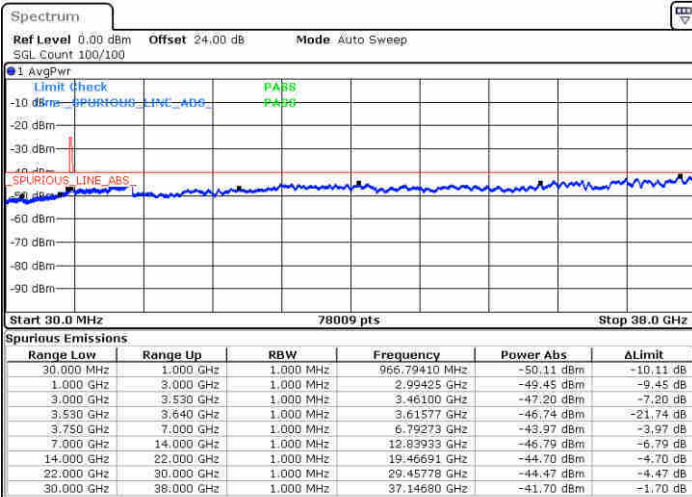

Highest Channel / 1RB0

Highest Channel / 1RBmax

Date: 13 FEB 2020 00:14:24

Date: 13 FEB 2020 00:16:49

Highest Channel / FullIRB

N/A

Date: 13 FEB 2020 00:18:40