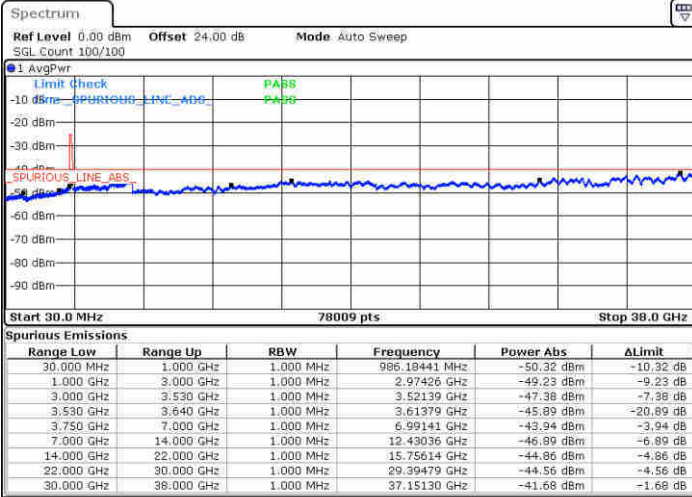

LTE Band 48 / 10MHz

QPSK

Highest Channel / 1RB0

Highest Channel / 1RBmax

Date: 13 FEB 2020 00:14:24

Date: 13 FEB 2020 00:16:49