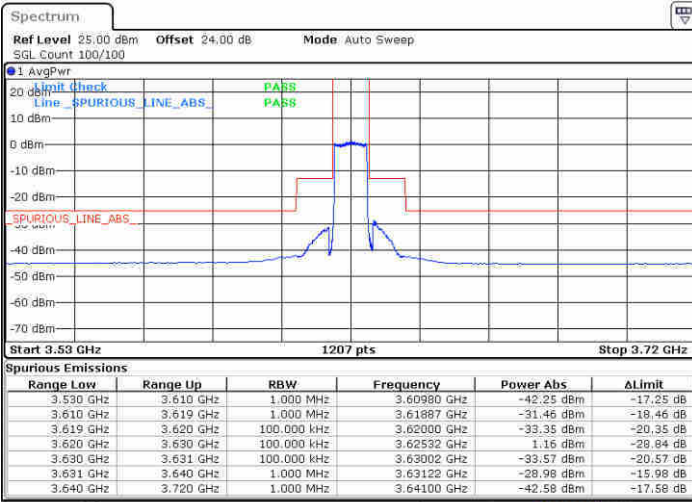

LTE Band 48 / 10MHz

64QAM

MiddleChannel / 1RB0

Middle Channel / 1RBmax

Date: 12.FEB 2020 07:34:09

Date: 12.FEB 2020 07:36:31

Middle Channel / FullIRB

N/A

Date: 12.FEB 2020 07:38:46

LTE Band 48 / 10MHz

64QAM

Highest Channel / 1RB0

Highest Channel / 1RBmax

Date: 13 FEB 2020 00:34:24

Date: 13 FEB 2020 00:37:21

Highest Channel / FullIRB