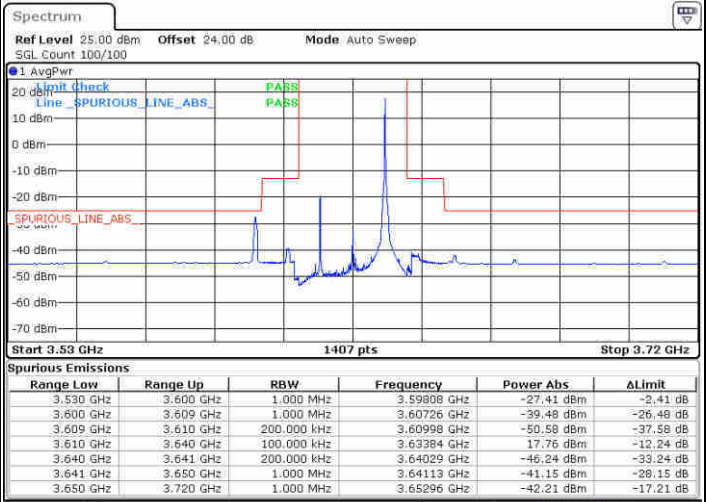

LTE Band 48 / 20MHz

QPSK

Middle Channel / 1RB0

Middle Channel / 1RBmax

Date: 13 FEB 2020 06:42:46

Date: 13 FEB 2020 06:45:54