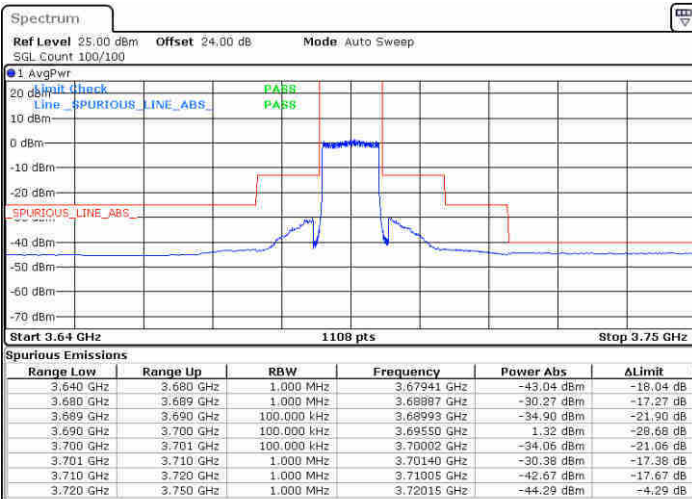

LTE Band 48 / 10MHz

64QAM

MiddleChannel / 1RB0

Middle Channel / 1RBmax

Date: 12.FEB 2020 07:34:09

Date: 12.FEB 2020 07:36:31

Middle Channel / FullIRB

N/A

Date: 12.FEB 2020 07:38:46

LTE Band 48 / 10MHz

64QAM

Highest Channel / 1RB0

Highest Channel / 1RBmax

Date: 13 FEB 2020 00:34:24

Date: 13 FEB 2020 00:37:21

Highest Channel / FullIRB

N/A

Date: 13 FEB 2020 00:39:29

LTE Band 48 / 15MHz

64QAM

Lowest Channel / 1RB0

Lowest Channel / 1RBmax

Date: 13 FEB 2020 02:48:44

Date: 13 FEB 2020 02:54:22