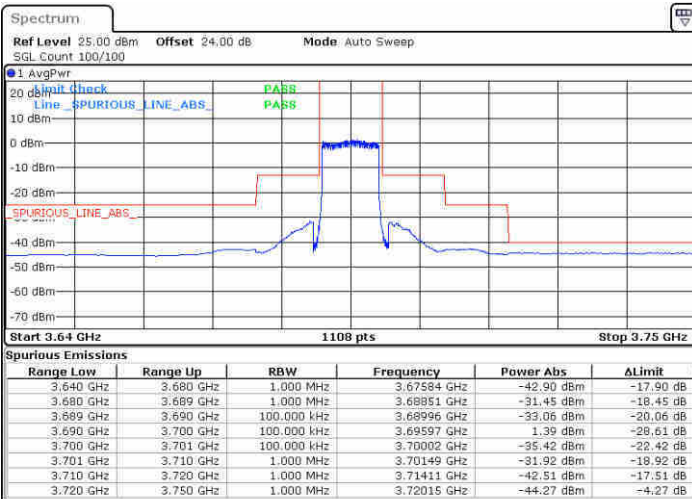

Highest Channel / FullIRB

N/A

Date: 13 FEB 2020 00:17:35