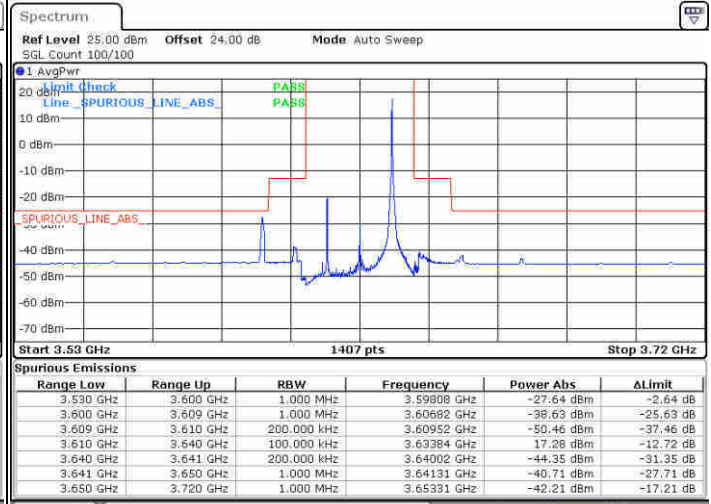

Date: 13 FEB 2020 04:52:18

LTE Band 48 / 20MHz

16QAM

Lowest Channel / 1RB0

Lowest Channel / 1RBmax

Date: 13.FEB.2020 06:06:10

Date: 13.FEB.2020 06:08:36

Lowest Channel / FullIRB

N/A

Date: 13.FEB.2020 05:57:35

LTE Band 48 / 20MHz

16QAM

Middle Channel / 1RB0

Middle Channel / 1RBmax

Date: 13 FEB 2020 07:12:42

Date: 13 FEB 2020 07:16:48

Middle Channel / FullIRB

N/A

Date: 13 FEB 2020 06:55:01

LTE Band 48 / 20MHz

16QAM

Highest Channel / 1RB0

Highest Channel / 1RBmax

Date: 14.FEB.2020 02:34:14