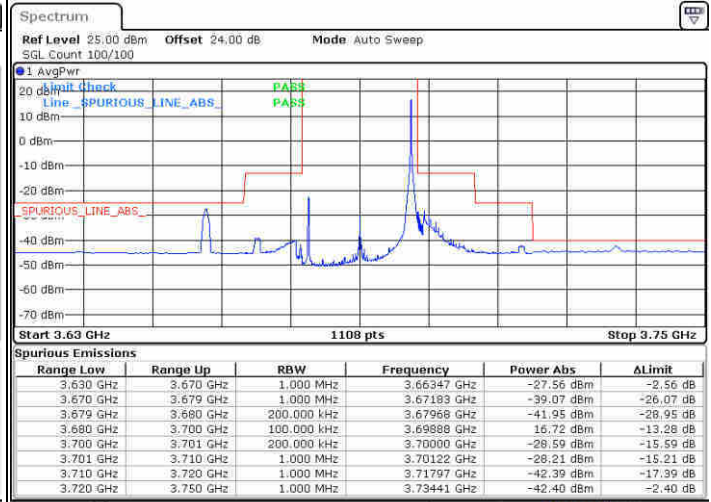

Middle Channel / FullIRB

N/A

Date: 13 FEB 2020 06:55:01

LTE Band 48 / 20MHz

16QAM

Highest Channel / 1RB0

Highest Channel / 1RBmax

Date: 14.FEB.2020 02:34:14

Date: 14.FEB.2020 02:43:51

Highest Channel / FullIRB

N/A

Date: 14.FEB.2020 02:17:50

LTE Band 48 / 5MHz

64QAM

Lowest Channel / 1RB0

Lowest Channel / 1RBmax