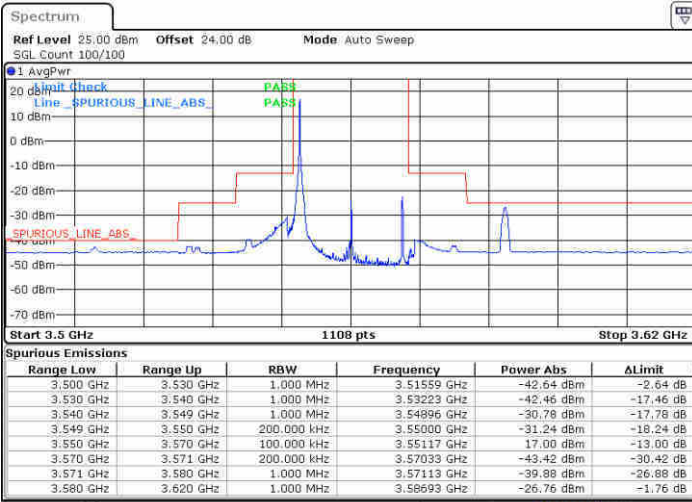

Date: 13 FEB 2020 04:41:12

Date: 13 FEB 2020 04:44:22

Highest Channel / FullIRB

N/A

Date: 13 FEB 2020 04:47:14

LTE Band 48 / 20MHz

QPSK

Lowest Channel / 1RB0

Lowest Channel / 1RBmax

Date: 14.FEB.2020 04:58:21

Date: 13.FEB.2020 05:48:12

Lowest Channel / FullIRB

N/A

Date: 13.FEB.2020 05:50:46

LTE Band 48 / 20MHz

QPSK