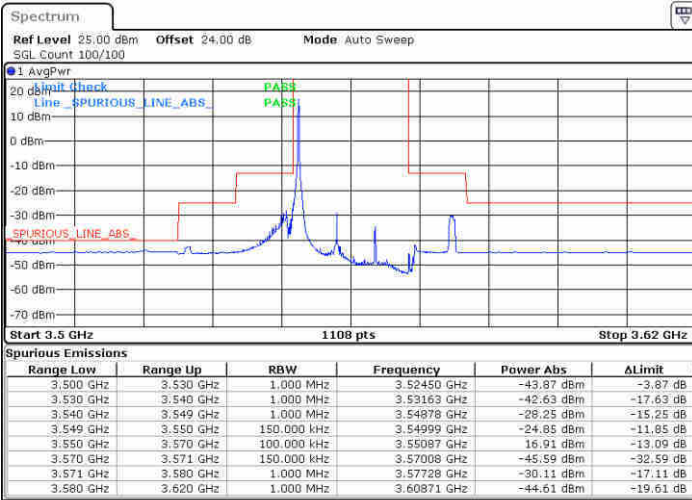

Highest Channel / 1RBmax

Date: 13 FEB 2020 00:25:06

Date: 13 FEB 2020 00:28:04

Highest Channel / FullIRB

N/A

Date: 13 FEB 2020 00:21:38

LTE Band 48 / 15MHz

16QAM

Lowest Channel / 1RB0

Lowest Channel / 1RBmax

Date: 13 FEB 2020 02:40:55

Date: 13 FEB 2020 02:44:07

Lowest Channel / FullIRB

N/A

Date: 13 FEB 2020 01:59:03

LTE Band 48 / 15MHz