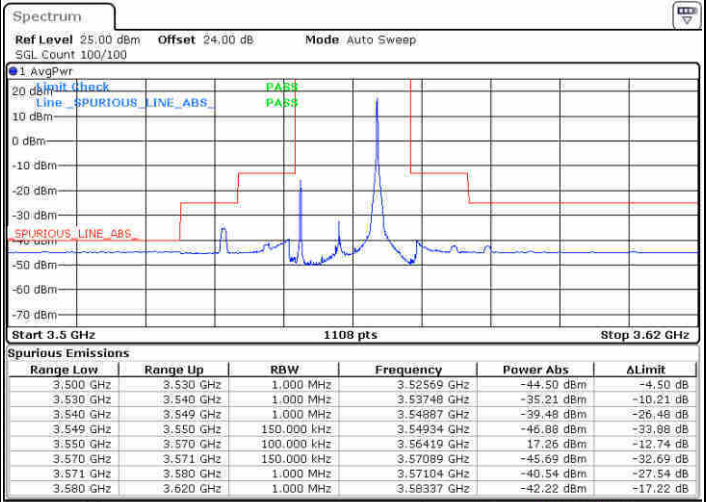

N/A

Date: 13 FEB 2020 00:17:35

LTE Band 48 / 15MHz

QPSK

Lowest Channel / 1RB0

Lowest Channel / 1RBmax

Date: 13 FEB 2020 01:22:05

Date: 13 FEB 2020 01:25:05

Lowest Channel / FullIRB

N/A

Date: 13 FEB 2020 01:28:49

LTE Band 48 / 15MHz

QPSK

Middle Channel / 1RB0

Middle Channel / 1RBmax

Date: 13 FEB 2020 03:37:23