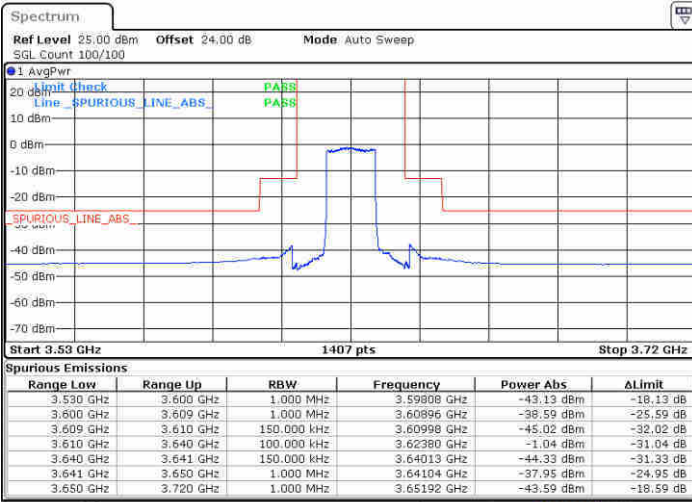

Middle Channel / FullIRB

N/A

Date: 13 FEB 2020 03:48:45