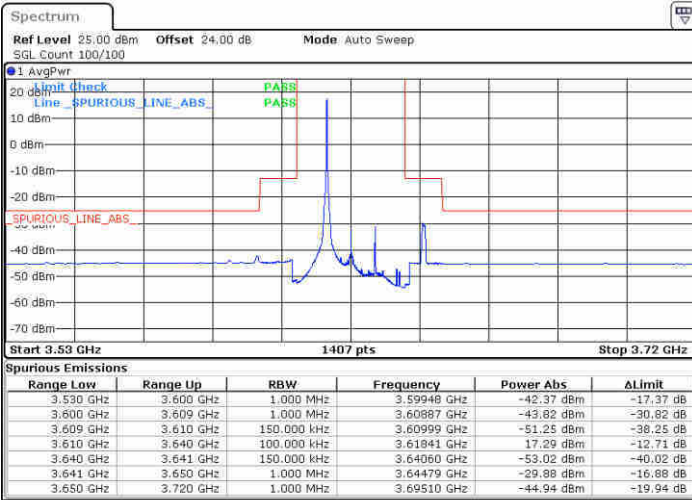

Lowest Channel / FullIRB

N/A

Date: 13 FEB 2020 01:28:49

LTE Band 48 / 15MHz

QPSK

Middle Channel / 1RB0

Middle Channel / 1RBmax

Date: 13 FEB 2020 03:37:23

Date: 13 FEB 2020 03:40:40

Middle Channel / FullIRB

N/A

Date: 13 FEB 2020 03:43:23

LTE Band 48 / 15MHz

QPSK

Highest Channel / 1RB0

Highest Channel / 1RBmax