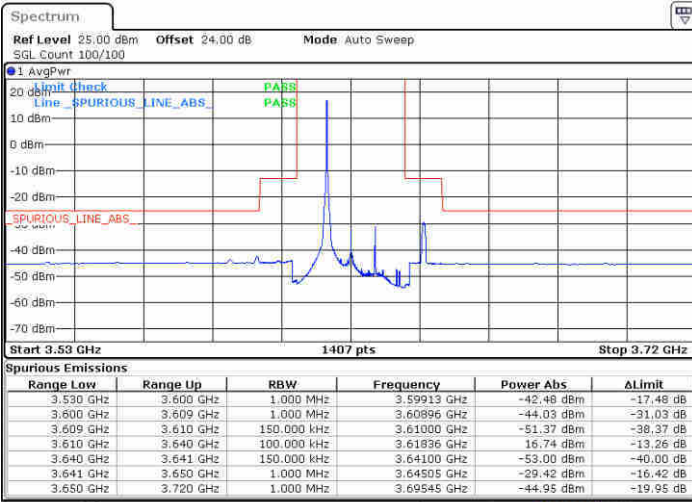

Lowest Channel / FullIRB

N/A

Date: 13 FEB 2020 02:57:22

LTE Band 48 / 15MHz

64QAM

Middle Channel / 1RB0

Middle Channel / 1RBmax

Date: 13 FEB 2020 04:04:35

Date: 13 FEB 2020 04:08:18

Middle Channel / FullIRB

N/A

Date: 13 FEB 2020 04:12:13

LTE Band 48 / 15MHz

64QAM

Highest Channel / 1RB0

Highest Channel / 1RBmax