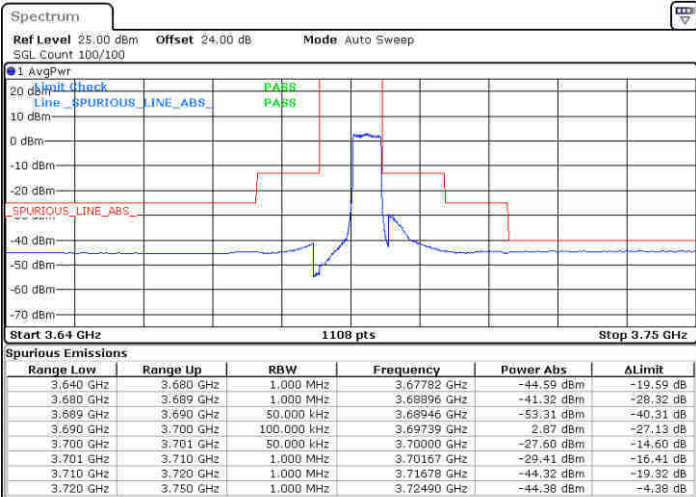

Highest Channel / 1RB0

Highest Channel / 1RBmax

Date: 12.FEB.2020 05:29:04

Date: 12.FEB.2020 05:31:24

Highest Channel / FullIRB

N/A

Date: 12.FEB.2020 05:33:38

LTE Band 48 / 10MHz

64QAM

Lowest Channel / 1RB0

Lowest Channel / 1RBmax

Date: 12 FEB 2020 06:52:54

Date: 12 FEB 2020 06:55:44

Lowest Channel / FullIRB

N/A

Date: 12 FEB 2020 06:50:02