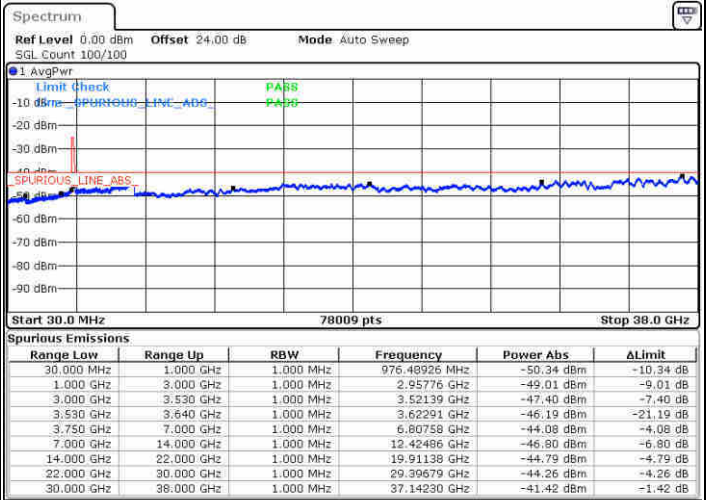

Middle Channel / FullIRB

N/A

Date: 12 FEB 2020 04:08:57

LTE Band 48 / 5MHz

QPSK

Highest Channel / 1RB0

Highest Channel / 1RBmax

Date: 12 FEB 2020 05:05:29

Date: 12 FEB 2020 05:09:54

Highest Channel / FullIRB

N/A

Date: 12 FEB 2020 05:16:41

LTE Band 48 / 10MHz

QPSK

Lowest Channel / 1RB0

Lowest Channel / 1RBmax