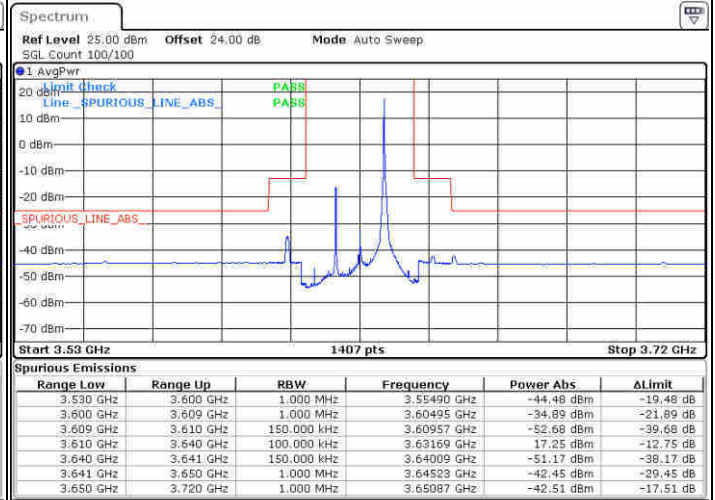

Lowest Channel / FullIRB

N/A

Date: 13 FEB 2020 01:28:49

LTE Band 48 / 15MHz

QPSK

Middle Channel / 1RB0

Middle Channel / 1RBmax

Date: 13 FEB 2020 03:37:23

Date: 13 FEB 2020 03:40:40

Middle Channel / FullIRB

N/A

Date: 13 FEB 2020 03:43:23

LTE Band 48 / 15MHz

QPSK

Highest Channel / 1RB0

Highest Channel / 1RBmax