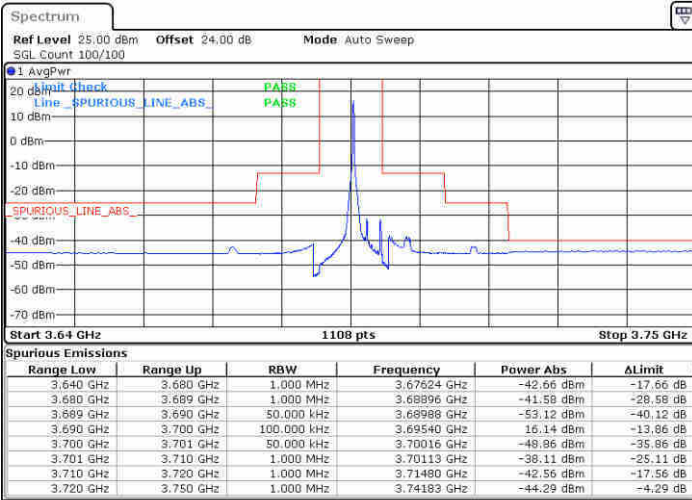

N/A

Date: 12.FEB 2020 04:12:00

LTE Band 48 / 5MHz

16QAM

Highest Channel / 1RB0

Highest Channel / 1RBmax

Date: 12.FEB 2020 05:24:10

Date: 12.FEB 2020 05:26:38

Highest Channel / FullIRB

N/A

Date: 12.FEB 2020 05:20:24

LTE Band 48 / 10MHz

16QAM

Lowest Channel / 1RB0

Lowest Channel / 1RBmax

Date: 12 FEB 2020 06:45:21