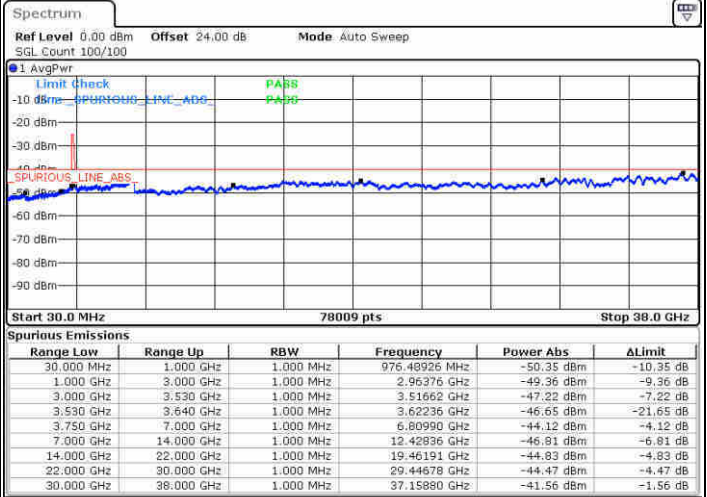

LTE Band 48 / 10MHz

QPSK

Highest Channel / 1RB0

Highest Channel / 1RBmax

Date: 13 FEB 2020 00:14:24

Date: 13 FEB 2020 00:16:49