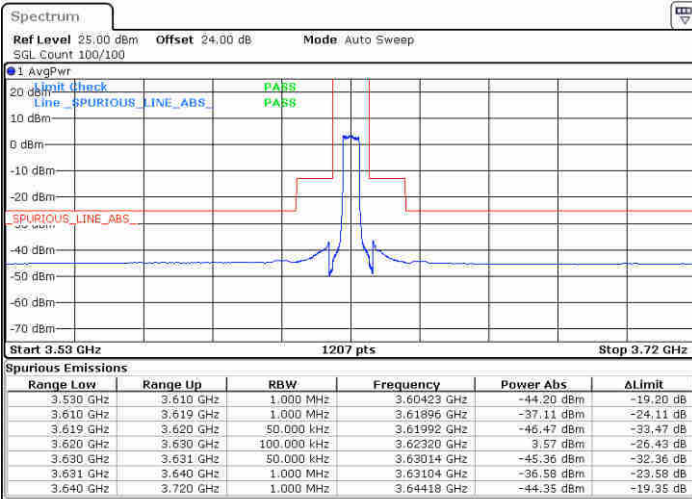

Date: 12 FEB 2020 03:35:50

LTE Band 48 / 5MHz

16QAM

Middle Channel / 1RB0

Middle Channel / 1RBmax

Date: 12.FEB 2020 04:14:42

Date: 12.FEB 2020 04:17:15

Middle Channel / FullIRB

N/A

Date: 12.FEB 2020 04:12:00

LTE Band 48 / 5MHz

16QAM

Highest Channel / 1RB0

Highest Channel / 1RBmax

Date: 12.FEB 2020 05:24:10

Date: 12.FEB 2020 05:26:38