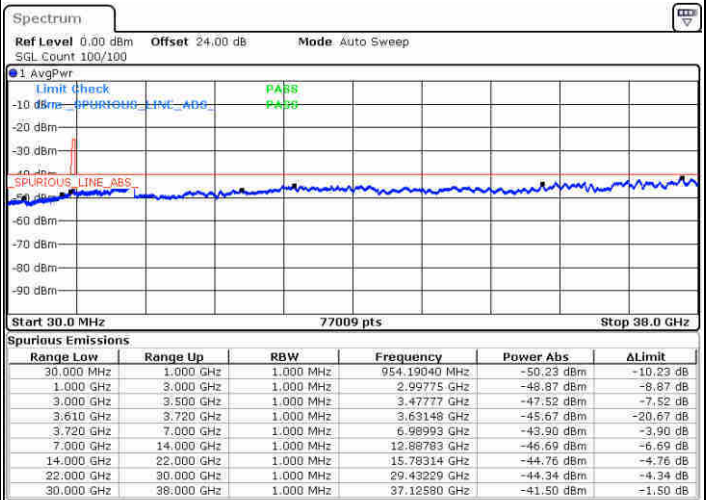

Middle Channel / 1RB0

Middle Channel / 1RBmax

Date: 13 FEB 2020 07:19:33

Date: 13 FEB 2020 07:26:40

Middle Channel / FullIRB

N/A

Date: 13 FEB 2020 07:29:18

LTE Band 48 / 20MHz

64QAM

Highest Channel / 1RB0

Highest Channel / 1RBmax

Date: 14.FEB.2020 02:52:10

Date: 14.FEB.2020 02:55:52

Highest Channel / FullIRB

N/A

Date: 14.FEB.2020 02:58:47

Conducted Spurious Emission

LTE Band 48 / 5MHz

QPSK

Lowest Channel / 1RB0

Lowest Channel / 1RBmax

Date: 12.FEB.2020 02:17:23

Date: 12.FEB.2020 02:25:17

Lowest Channel / FullIRB