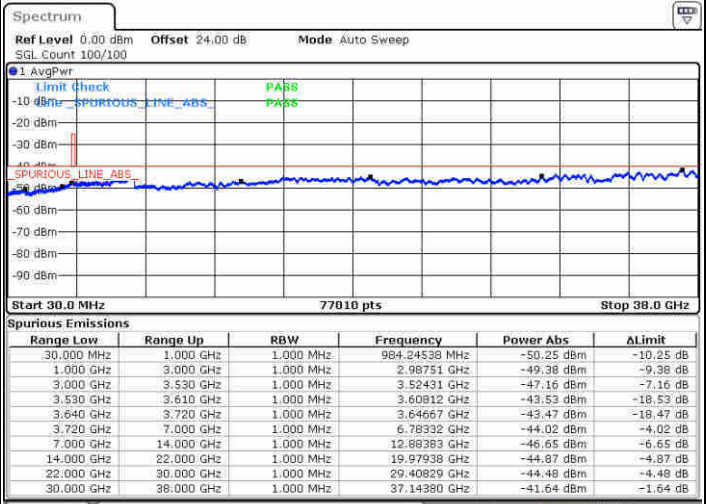

Conducted Spurious Emission

LTE Band 48 / 5MHz

QPSK

Lowest Channel / 1RB0

Lowest Channel / 1RBmax

Date: 12.FEB.2020 02:17:23

Date: 12.FEB.2020 02:25:17

Lowest Channel / FullIRB

N/A

Date: 12.FEB.2020 02:30:05

LTE Band 48 / 5MHz

QPSK

Middle Channel / 1RB0

Middle Channel / 1RBmax

Date: 12 FEB 2020 04:03:18

Date: 12 FEB 2020 04:05:56

Middle Channel / FullIRB

N/A

Date: 12 FEB 2020 04:08:57

LTE Band 48 / 5MHz

QPSK

Highest Channel / 1RB0

Highest Channel / 1RBmax

Date: 12 FEB 2020 05:05:29

Date: 12 FEB 2020 05:09:54

Highest Channel / FullIRB

N/A

Date: 12 FEB 2020 05:16:41

LTE Band 48 / 10MHz

QPSK

Lowest Channel / 1RB0

Lowest Channel / 1RBmax