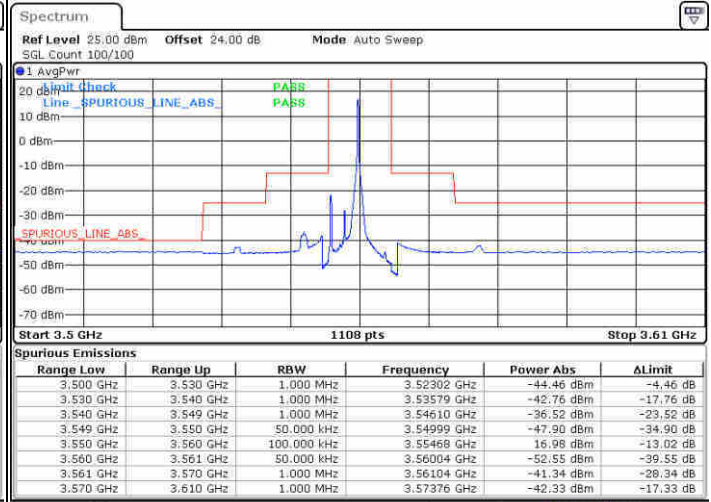

Middle Channel / FullIRB

N/A

Date: 13 FEB 2020 06:55:01

LTE Band 48 / 20MHz

16QAM

Highest Channel / 1RB0

Highest Channel / 1RBmax

Date: 14.FEB.2020 02:34:14

Date: 14.FEB.2020 02:43:51

Highest Channel / FullIRB

N/A

Date: 14.FEB.2020 02:17:50

LTE Band 48 / 5MHz

64QAM

Lowest Channel / 1RB0

Lowest Channel / 1RBmax

Date: 12 FEB 2020 03:48:40

Date: 12 FEB 2020 03:44:39

Lowest Channel / FullIRB

N/A

Date: 12 FEB 2020 03:42:20

LTE Band 48 / 5MHz

64QAM

Middle Channel / 1RB0