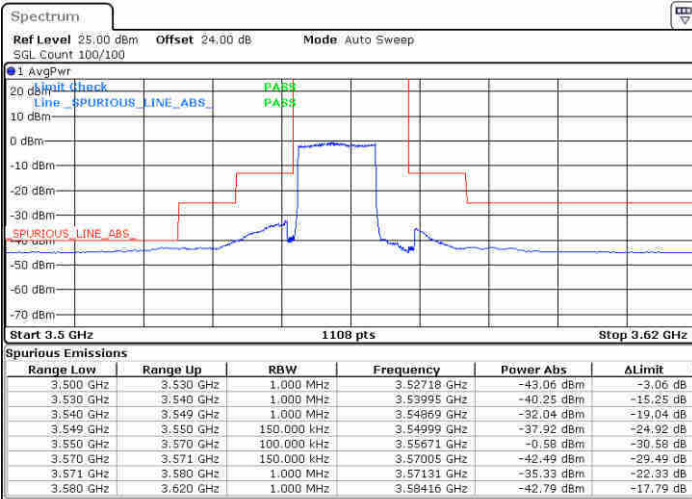

N/A

Date: 13 FEB 2020 00:17:35

LTE Band 48 / 15MHz

QPSK

Lowest Channel / 1RB0

Lowest Channel / 1RBmax

Date: 13 FEB 2020 01:22:05

Date: 13 FEB 2020 01:25:05

Lowest Channel / FullIRB

N/A

Date: 13 FEB 2020 01:28:49

LTE Band 48 / 15MHz

QPSK

Middle Channel / 1RB0

Middle Channel / 1RBmax

Date: 13 FEB 2020 03:37:23