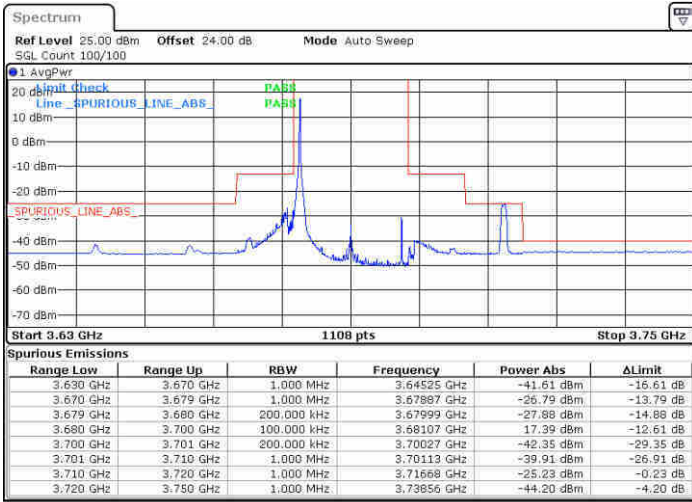

Middle Channel / FullIRB

N/A

Date: 13 FEB 2020 06:55:01

LTE Band 48 / 20MHz

16QAM

Highest Channel / 1RB0

Highest Channel / 1RBmax

Date: 14.FEB.2020 02:34:14

Date: 14.FEB.2020 02:43:51

Highest Channel / FullIRB

N/A

Date: 14.FEB.2020 02:17:50

LTE Band 48 / 5MHz

64QAM

Lowest Channel / 1RB0

Lowest Channel / 1RBmax