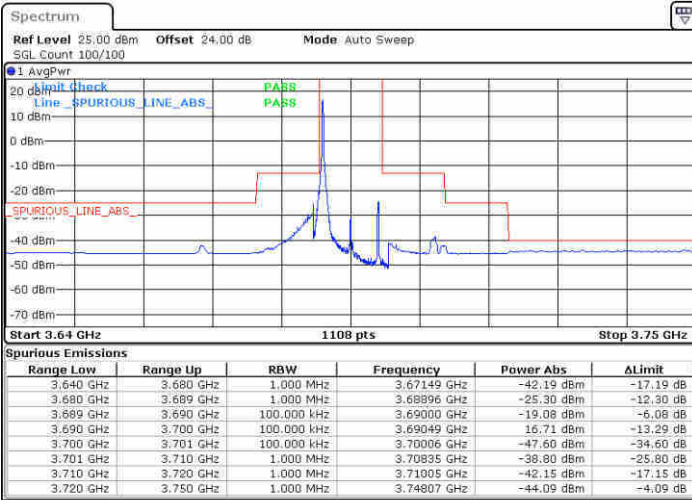

Date: 12.FEB 2020 07:20:45

LTE Band 48 / 10MHz

QPSK

Highest Channel / 1RB0

Highest Channel / 1RBmax

Date: 13 FEB 2020 00:13:23

Date: 13 FEB 2020 00:15:34

Highest Channel / FullIRB

N/A

Date: 13 FEB 2020 00:17:35

LTE Band 48 / 15MHz

QPSK

Lowest Channel / 1RB0

Lowest Channel / 1RBmax

Date: 13 FEB 2020 01:22:05

Date: 13 FEB 2020 01:25:05