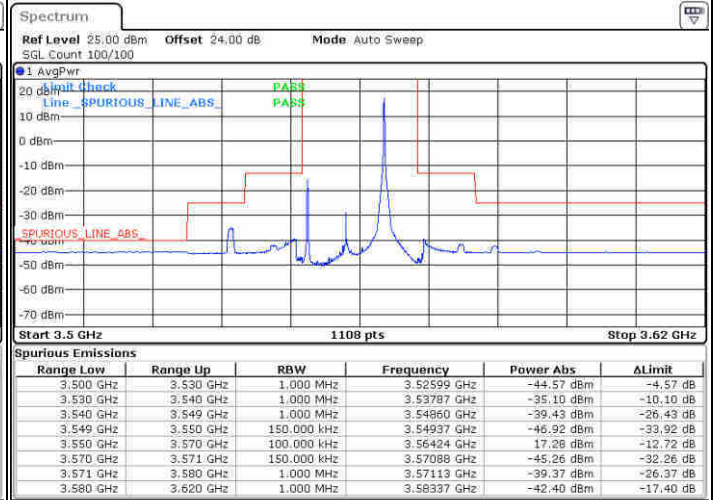

Highest Channel / 1RBmax

Date: 13 FEB 2020 00:25:06

Date: 13 FEB 2020 00:28:04

Highest Channel / FullIRB

N/A

Date: 13 FEB 2020 00:21:38

LTE Band 48 / 15MHz

16QAM

Lowest Channel / 1RB0

Lowest Channel / 1RBmax

Date: 13 FEB 2020 02:40:55

Date: 13 FEB 2020 02:44:07

Lowest Channel / FullIRB

N/A

Date: 13 FEB 2020 01:59:03

LTE Band 48 / 15MHz