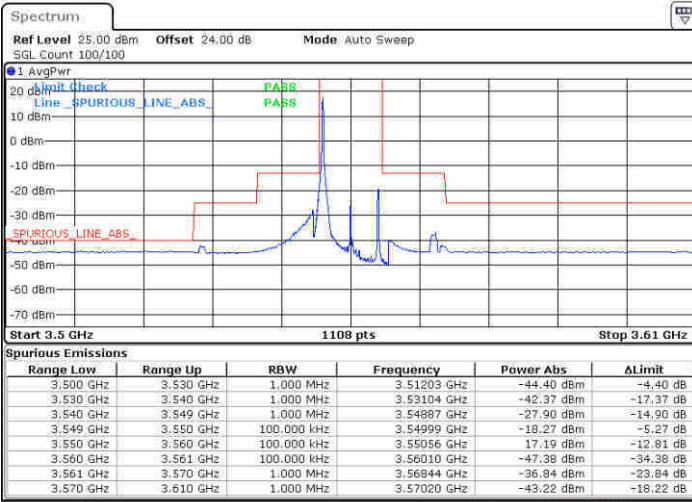

Highest Channel / 1RB0

Highest Channel / 1RBmax

Date: 12.FEB.2020 05:29:04

Date: 12.FEB.2020 05:31:24

Highest Channel / FullIRB

N/A

Date: 12.FEB.2020 05:33:38

LTE Band 48 / 10MHz

64QAM

Lowest Channel / 1RB0

Lowest Channel / 1RBmax

Date: 12 FEB 2020 06:52:54

Date: 12 FEB 2020 06:55:44

Lowest Channel / FullIRB

N/A

Date: 12 FEB 2020 06:50:02