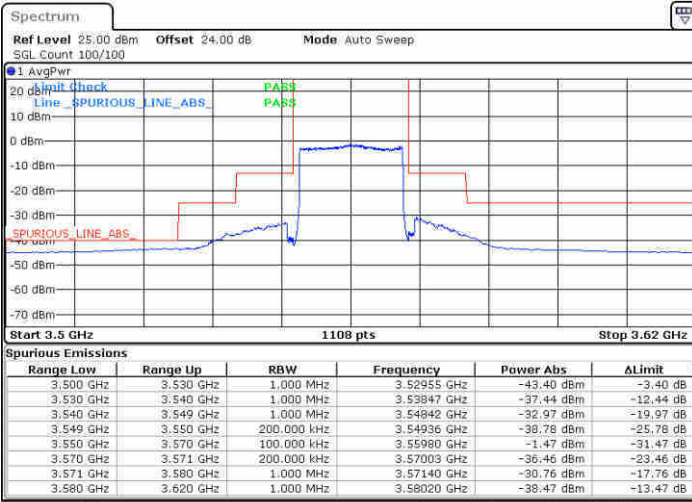

Date: 13 FEB 2020 05:19:01

Date: 13 FEB 2020 05:21:55

Highest Channel / FullIRB

N/A

Date: 13 FEB 2020 05:24:34

LTE Band 48 / 20MHz

64QAM

Lowest Channel / 1RB0

Lowest Channel / 1RBmax

Date: 13 FEB 2020 06:11:16

Date: 13 FEB 2020 06:18:42

Lowest Channel / FullIRB

N/A

Date: 13 FEB 2020 06:19:49

LTE Band 48 / 20MHz

64QAM

Middle Channel / 1RB0

Middle Channel / 1RBmax

Date: 13 FEB 2020 07:19:33

Date: 13 FEB 2020 07:26:40

Middle Channel / FullIRB

N/A

Date: 13 FEB 2020 07:29:18

LTE Band 48 / 20MHz