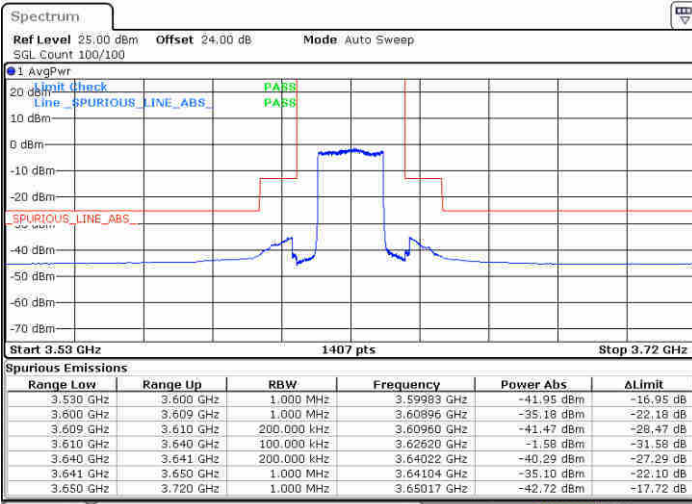

N/A

Date: 13.FEB.2020 05:57:35

LTE Band 48 / 20MHz

16QAM

Middle Channel / 1RB0

Middle Channel / 1RBmax

Date: 13 FEB 2020 07:12:42

Date: 13 FEB 2020 07:16:48

Middle Channel / FullIRB

N/A

Date: 13 FEB 2020 06:55:01

LTE Band 48 / 20MHz

16QAM

Highest Channel / 1RB0

Highest Channel / 1RBmax

Date: 14.FEB.2020 02:34:14