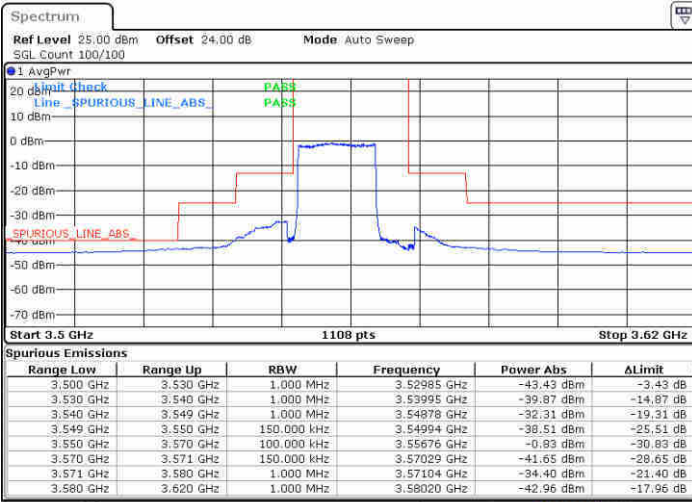

Date: 12.FEB 2020 07:38:46

LTE Band 48 / 10MHz

64QAM

Highest Channel / 1RB0

Highest Channel / 1RBmax

Date: 13 FEB 2020 00:34:24

Date: 13 FEB 2020 00:37:21

Highest Channel / FullIRB

N/A

Date: 13 FEB 2020 00:39:29

LTE Band 48 / 15MHz

64QAM

Lowest Channel / 1RB0

Lowest Channel / 1RBmax

Date: 13 FEB 2020 02:48:44

Date: 13 FEB 2020 02:54:22

Lowest Channel / FullIRB

N/A

Date: 13 FEB 2020 02:57:22

LTE Band 48 / 15MHz

64QAM

Middle Channel / 1RB0

Middle Channel / 1RBmax

Date: 13 FEB 2020 04:04:35