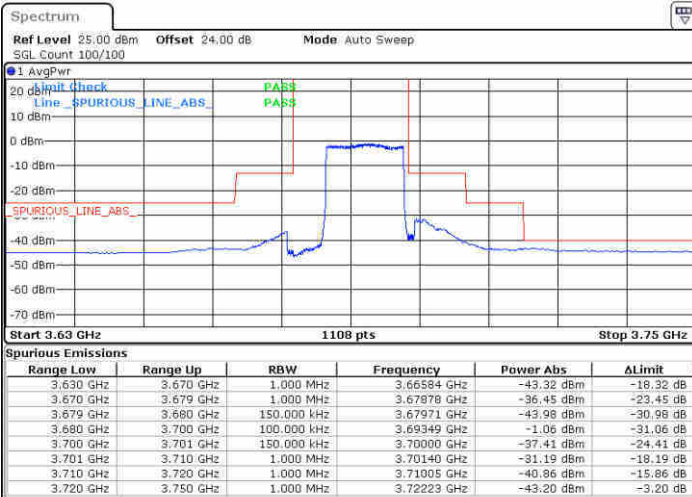

Lowest Channel / FullIRB

N/A

Date: 13 FEB 2020 01:28:49

LTE Band 48 / 15MHz

QPSK

Middle Channel / 1RB0

Middle Channel / 1RBmax

Date: 13 FEB 2020 03:37:23

Date: 13 FEB 2020 03:40:40

Middle Channel / FullIRB

N/A

Date: 13 FEB 2020 03:43:23

LTE Band 48 / 15MHz

QPSK

Highest Channel / 1RB0

Highest Channel / 1RBmax

Date: 13 FEB 2020 04:41:12

Date: 13 FEB 2020 04:44:22

Highest Channel / FullIRB

N/A

Date: 13 FEB 2020 04:47:14

LTE Band 48 / 20MHz

QPSK

Lowest Channel / 1RB0