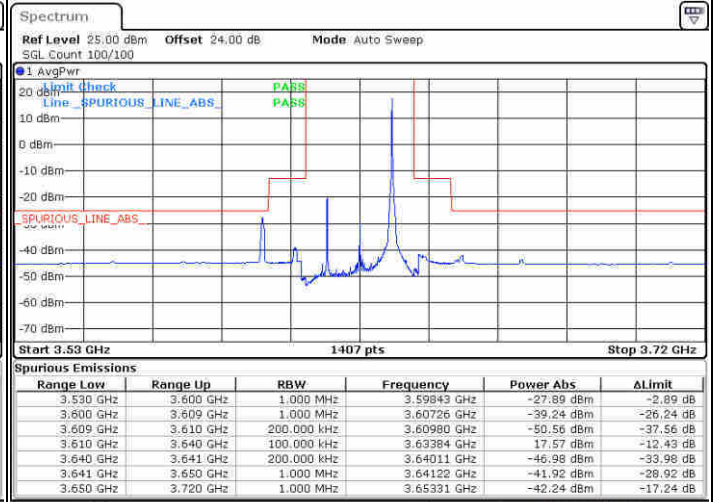

Date: 13 FEB 2020 05:19:01

Date: 13 FEB 2020 05:21:55

Highest Channel / FullIRB

N/A

Date: 13 FEB 2020 05:24:34

LTE Band 48 / 20MHz

64QAM

Lowest Channel / 1RB0

Lowest Channel / 1RBmax

Date: 13 FEB 2020 06:11:16

Date: 13 FEB 2020 06:18:42

Lowest Channel / FullIRB

N/A

Date: 13 FEB 2020 06:19:49

LTE Band 48 / 20MHz

64QAM

Middle Channel / 1RB0

Middle Channel / 1RBmax

Date: 13 FEB 2020 07:19:33

Date: 13 FEB 2020 07:26:40

Middle Channel / FullIRB

N/A

Date: 13 FEB 2020 07:29:18

LTE Band 48 / 20MHz