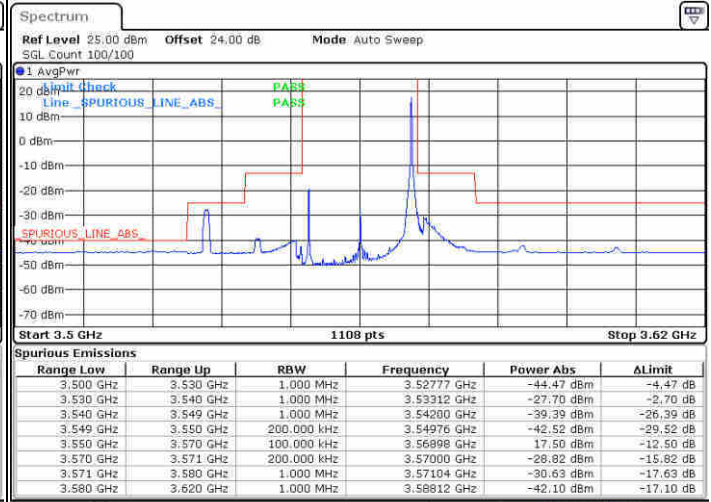

Date: 13 FEB 2020 04:08:18

Middle Channel / FullIRB

N/A

Date: 13 FEB 2020 04:12:13

LTE Band 48 / 15MHz

64QAM

Highest Channel / 1RB0

Highest Channel / 1RBmax

Date: 13 FEB 2020 05:19:01

Date: 13 FEB 2020 05:21:55

Highest Channel / FullIRB

N/A

Date: 13 FEB 2020 05:24:34

LTE Band 48 / 20MHz

64QAM

Lowest Channel / 1RB0

Lowest Channel / 1RBmax

Date: 13 FEB 2020 06:11:16

Date: 13 FEB 2020 06:18:42

Lowest Channel / FullIRB

N/A

Date: 13 FEB 2020 06:19:49

LTE Band 48 / 20MHz

64QAM