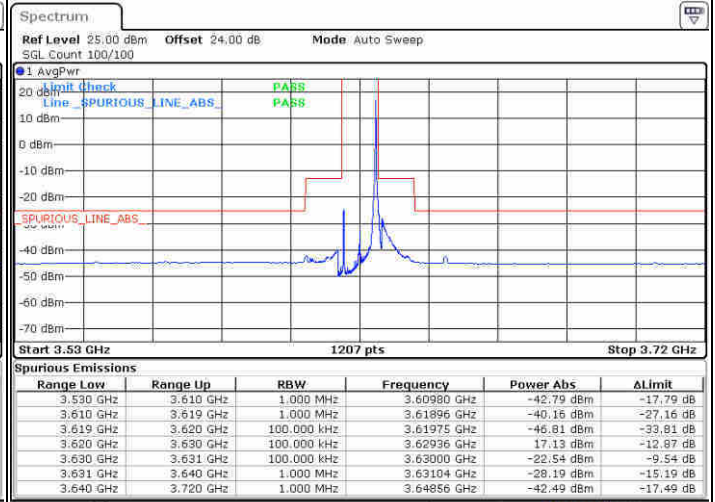

Highest Channel / 1RB0

Highest Channel / 1RBmax

Date: 12.FEB.2020 05:29:04

Date: 12.FEB.2020 05:31:24

Highest Channel / FullIRB

N/A

Date: 12.FEB.2020 05:33:38

LTE Band 48 / 10MHz

LTE Band 48 / 10MHz

64QAM

MiddleChannel / 1RB0

Middle Channel / 1RBmax

Date: 12.FEB 2020 07:34:09

Date: 12.FEB 2020 07:36:31

Middle Channel / FullIRB

N/A

Date: 12.FEB 2020 07:38:46

LTE Band 48 / 10MHz

64QAM

Highest Channel / 1RB0

Highest Channel / 1RBmax

Date: 13 FEB 2020 00:34:24

Date: 13 FEB 2020 00:37:21

Highest Channel / FullIRB