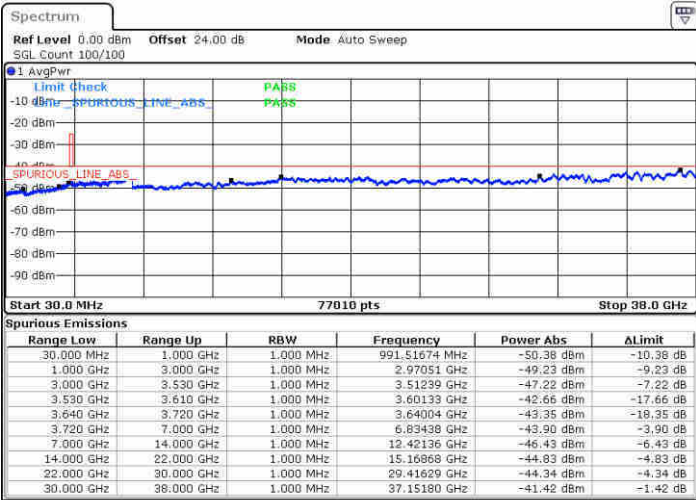

LTE Band 48 / 10MHz

QPSK

MiddleChannel / 1RB0

Middle Channel / 1RBmax

Date: 12 FEB 2020 07:17:44