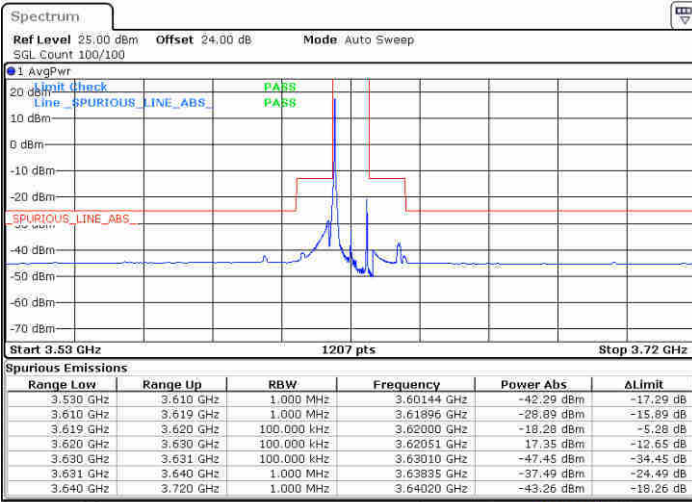

Highest Channel / 1RB0

Highest Channel / 1RBmax

Date: 12.FEB.2020 05:29:04

Date: 12.FEB.2020 05:31:24

Highest Channel / FullIRB

N/A

Date: 12.FEB.2020 05:33:38

LTE Band 48 / 10MHz

64QAM

Lowest Channel / 1RB0

Lowest Channel / 1RBmax

Date: 12 FEB 2020 06:52:54

Date: 12 FEB 2020 06:55:44

Lowest Channel / FullIRB

N/A

Date: 12 FEB 2020 06:50:02

LTE Band 48 / 10MHz

64QAM

MiddleChannel / 1RB0

Middle Channel / 1RBmax

Date: 12.FEB 2020 07:34:09

Date: 12.FEB 2020 07:36:31

Middle Channel / FullIRB

N/A