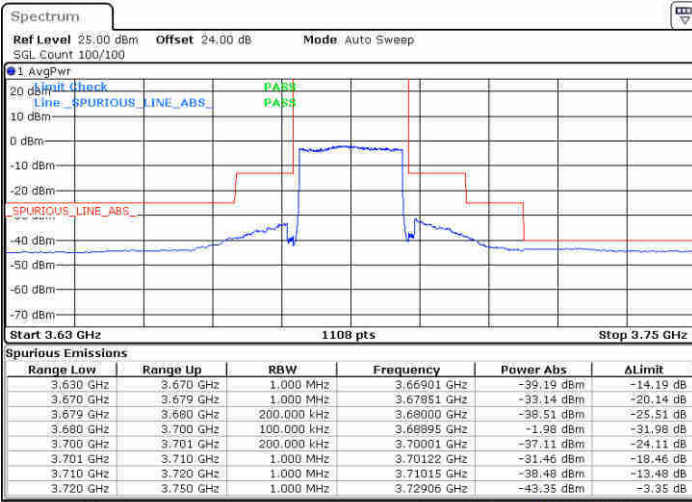

QPSK

Highest Channel / 1RB0

Highest Channel / 1RBmax

Date: 14.FEB 2020 01:57:06

Date: 14.FEB 2020 02:10:04

Highest Channel / FullIRB

N/A

Date: 14.FEB 2020 02:12:53