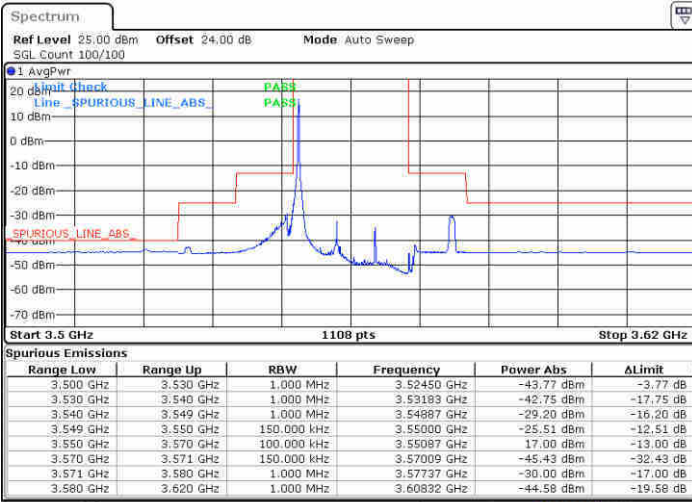

N/A

Date: 13 FEB 2020 00:17:35

LTE Band 48 / 15MHz

QPSK

Lowest Channel / 1RB0

Lowest Channel / 1RBmax

Date: 13 FEB 2020 01:22:05

Date: 13 FEB 2020 01:25:05