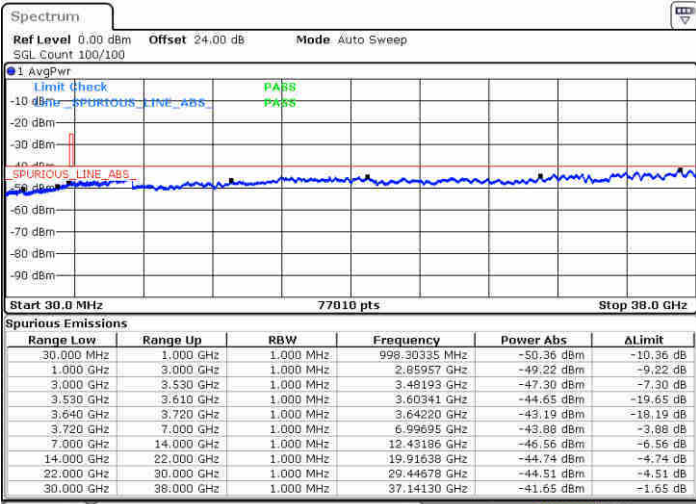

Conducted Spurious Emission

LTE Band 48 / 5MHz

QPSK

Lowest Channel / 1RB0

Lowest Channel / 1RBmax

Date: 12.FEB.2020 02:17:23

Date: 12.FEB.2020 02:25:17

Lowest Channel / FullIRB

N/A

Date: 12.FEB.2020 02:30:05

LTE Band 48 / 5MHz

QPSK

Middle Channel / 1RB0

Middle Channel / 1RBmax

Date: 12 FEB 2020 04:03:18

Date: 12 FEB 2020 04:05:56

Middle Channel / FullIRB

N/A

Date: 12 FEB 2020 04:08:57

LTE Band 48 / 5MHz

QPSK

Highest Channel / 1RB0

Highest Channel / 1RBmax

Date: 12 FEB 2020 05:05:29