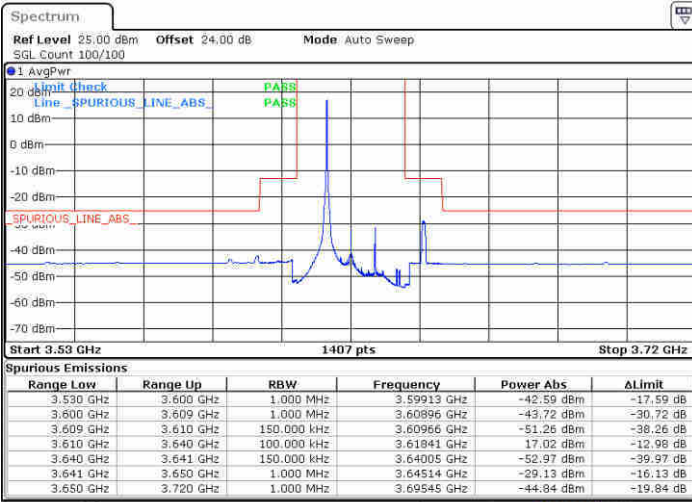

LTE Band 48 / 15MHz

16QAM

Middle Channel / 1RB0

Middle Channel / 1RBmax

Date: 13 FEB 2020 03:53:36