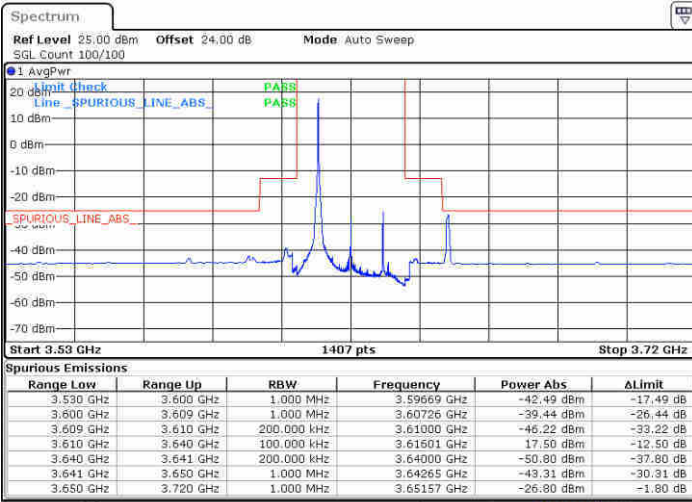

LTE Band 48 / 20MHz

QPSK

Middle Channel / 1RB0

Middle Channel / 1RBmax

Date: 13 FEB 2020 06:42:46

Date: 13 FEB 2020 06:45:54