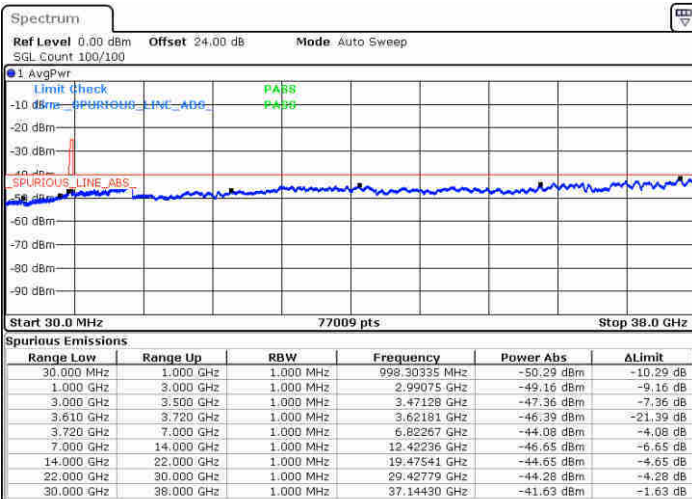

Lowest Channel / FullIRB

N/A

Date: 12.FEB.2020 02:30:05