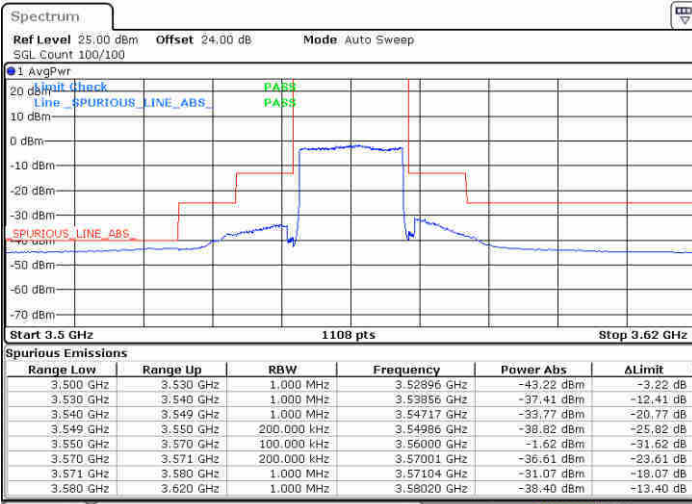

Lowest Channel / FullIRB

N/A

Date: 13.FEB.2020 05:57:35