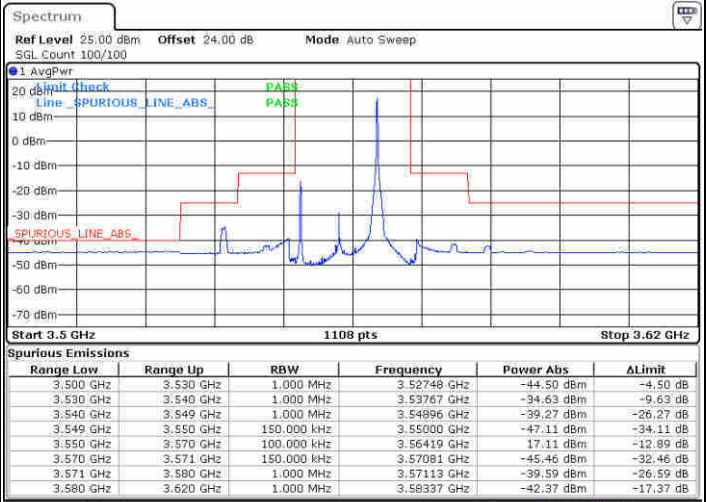

Date: 12.FEB 2020 07:38:46

LTE Band 48 / 10MHz

64QAM

Highest Channel / 1RB0

Highest Channel / 1RBmax

Date: 13 FEB 2020 00:34:24

Date: 13 FEB 2020 00:37:21

Highest Channel / FullIRB

N/A

Date: 13 FEB 2020 00:39:29

LTE Band 48 / 15MHz

64QAM

Lowest Channel / 1RB0

Lowest Channel / 1RBmax

Date: 13 FEB 2020 02:48:44

Date: 13 FEB 2020 02:54:22

Lowest Channel / FullIRB

N/A

Date: 13 FEB 2020 02:57:22

LTE Band 48 / 15MHz

64QAM

Middle Channel / 1RB0

Middle Channel / 1RBmax

Date: 13 FEB 2020 04:04:35