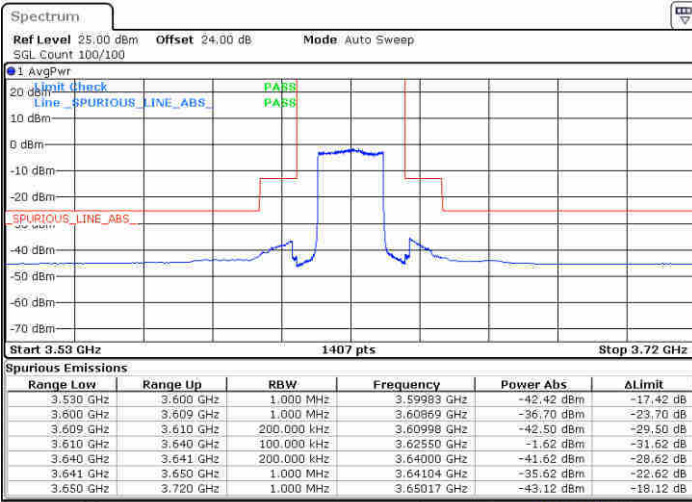

Middle Channel / 1RB0

Middle Channel / 1RBmax

Date: 13 FEB 2020 06:42:46

Date: 13 FEB 2020 06:45:54

Middle Channel / FullIRB

N/A

Date: 13 FEB 2020 06:48:28

LTE Band 48 / 20MHz

QPSK

Highest Channel / 1RB0

Highest Channel / 1RBmax

Date: 14.FEB 2020 01:57:06

Date: 14.FEB 2020 02:10:04

Highest Channel / FullIRB

N/A

Date: 14.FEB 2020 02:12:53