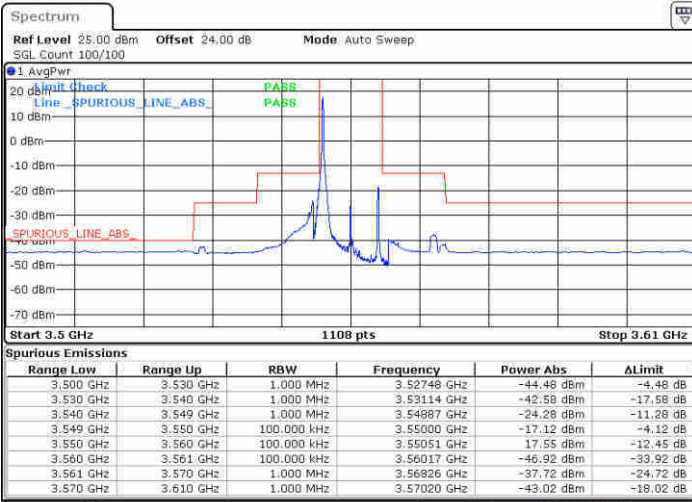

Highest Channel / FullIRB

N/A

Date: 12.FEB 2020 05:20:24

LTE Band 48 / 10MHz

16QAM

Lowest Channel / 1RB0

Lowest Channel / 1RBmax

Date: 12 FEB 2020 06:45:21

Date: 12 FEB 2020 06:47:19

Lowest Channel / FullIRB

N/A

Date: 12 FEB 2020 06:41:47

LTE Band 48 / 10MHz

16QAM

MiddleChannel / 1RB0

Middle Channel / 1RBmax