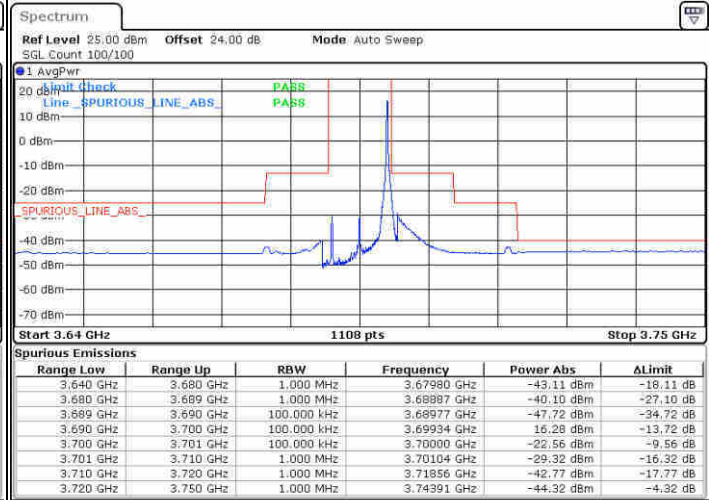

LTE Band 48 / 10MHz

64QAM

MiddleChannel / 1RB0

Middle Channel / 1RBmax

Date: 12.FEB 2020 07:34:09

Date: 12.FEB 2020 07:36:31

Middle Channel / FullIRB

N/A

Date: 12.FEB 2020 07:38:46

LTE Band 48 / 10MHz

64QAM

Highest Channel / 1RB0

Highest Channel / 1RBmax

Date: 13 FEB 2020 00:34:24

Date: 13 FEB 2020 00:37:21

Highest Channel / FullIRB

N/A

Date: 13 FEB 2020 00:39:29

LTE Band 48 / 15MHz

64QAM

Lowest Channel / 1RB0

Lowest Channel / 1RBmax

Date: 13 FEB 2020 02:48:44

Date: 13 FEB 2020 02:54:22