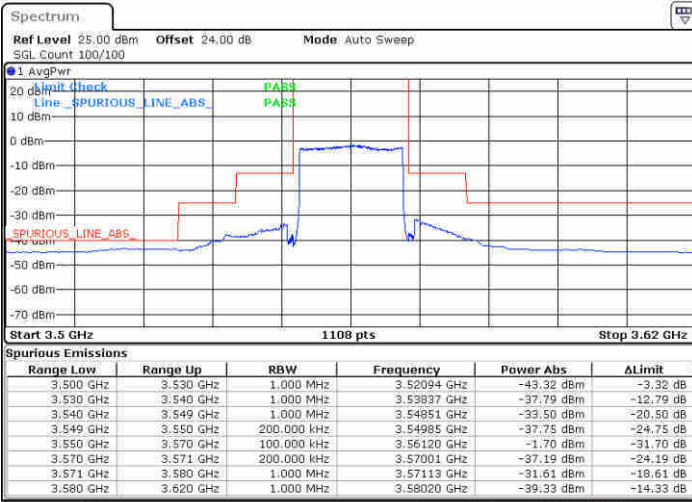

Lowest Channel / 1RBmax

Date: 14.FEB.2020 04:58:21

Date: 13.FEB.2020 05:48:12

Lowest Channel / FullIRB

N/A

Date: 13.FEB.2020 05:50:46

LTE Band 48 / 20MHz

QPSK

Middle Channel / 1RB0

Middle Channel / 1RBmax

Date: 13 FEB 2020 06:42:46

Date: 13 FEB 2020 06:45:54

Middle Channel / FullIRB

N/A

Date: 13 FEB 2020 06:48:28

LTE Band 48 / 20MHz