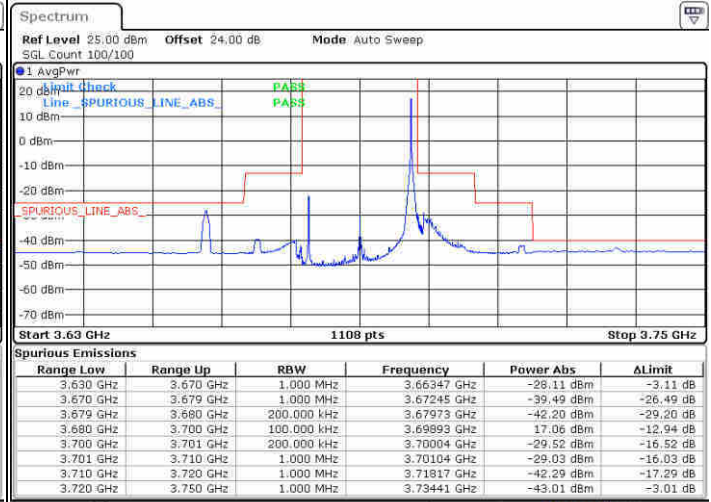

Lowest Channel / 1RBmax

Date: 14.FEB.2020 04:58:21

Date: 13.FEB.2020 05:48:12

Lowest Channel / FullIRB

N/A

Date: 13.FEB.2020 05:50:46

LTE Band 48 / 20MHz

QPSK

Middle Channel / 1RB0

Middle Channel / 1RBmax

Date: 13 FEB 2020 06:42:46

Date: 13 FEB 2020 06:45:54

Middle Channel / FullIRB

N/A

Date: 13 FEB 2020 06:48:28

LTE Band 48 / 20MHz

QPSK

Highest Channel / 1RB0

Highest Channel / 1RBmax

Date: 14.FEB 2020 01:57:06

Date: 14.FEB 2020 02:10:04

Highest Channel / FullIRB

N/A

Date: 14.FEB 2020 02:12:53