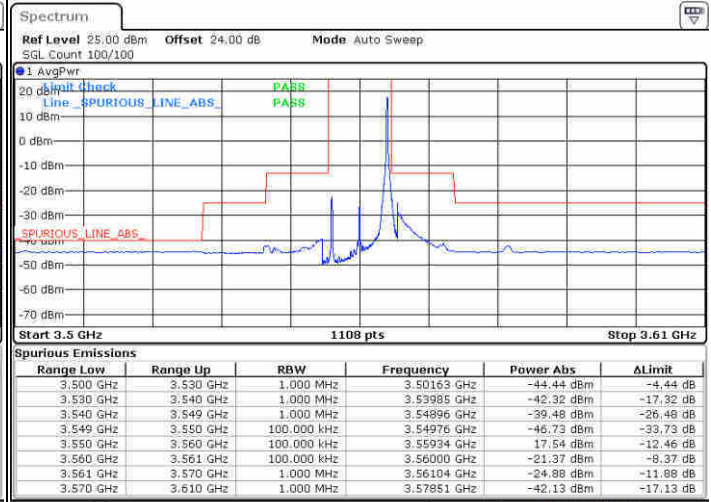

N/A

Date: 12.FEB 2020 04:12:00

LTE Band 48 / 5MHz

16QAM

Highest Channel / 1RB0

Highest Channel / 1RBmax

Date: 12.FEB 2020 05:24:10

Date: 12.FEB 2020 05:26:38

Highest Channel / FullIRB

N/A

Date: 12.FEB 2020 05:20:24

LTE Band 48 / 10MHz

16QAM

Lowest Channel / 1RB0

Lowest Channel / 1RBmax

Date: 12 FEB 2020 06:45:21

Date: 12 FEB 2020 06:47:19

Lowest Channel / FullIRB

N/A

Date: 12 FEB 2020 06:41:47

LTE Band 48 / 10MHz

16QAM

MiddleChannel / 1RB0

Middle Channel / 1RBmax