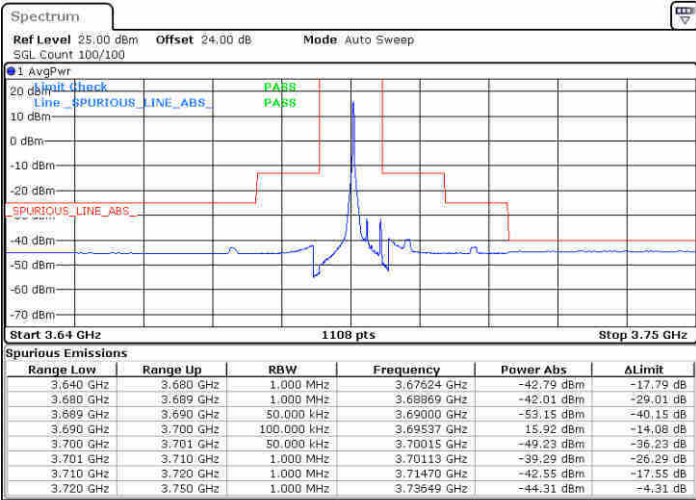

Date: 12 FEB 2020 03:48:40

Date: 12 FEB 2020 03:44:39

Lowest Channel / FullIRB

N/A

Date: 12 FEB 2020 03:42:20

LTE Band 48 / 5MHz

64QAM

Middle Channel / 1RB0

Middle Channel / 1RBmax

Date: 12.FEB 2020 04:25:34

Date: 12.FEB 2020 04:27:49

Middle Channel / FullIRB

N/A

Date: 12.FEB 2020 04:30:50

LTE Band 48 / 5MHz

64QAM

Highest Channel / 1RB0

Highest Channel / 1RBmax

Date: 12.FEB.2020 05:29:04

Date: 12.FEB.2020 05:31:24

Highest Channel / FullIRB

N/A

Date: 12.FEB.2020 05:33:38

LTE Band 48 / 10MHz