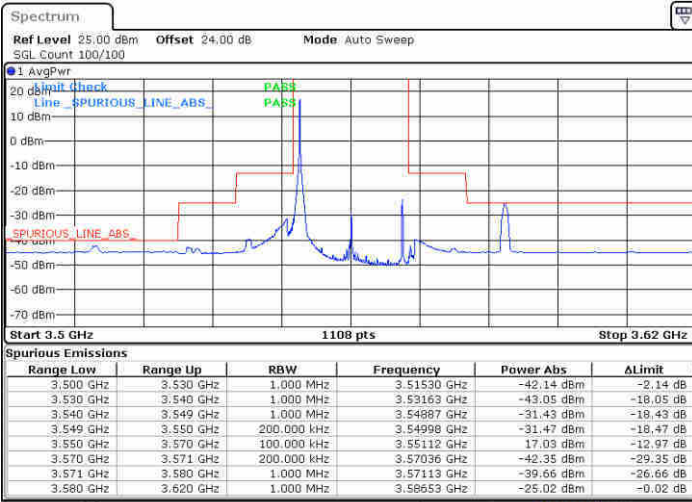

Date: 13 FEB 2020 04:08:18

Middle Channel / FullIRB

N/A

Date: 13 FEB 2020 04:12:13

LTE Band 48 / 15MHz

64QAM

Highest Channel / 1RB0

Highest Channel / 1RBmax

Date: 13 FEB 2020 05:19:01

Date: 13 FEB 2020 05:21:55

Highest Channel / FullIRB

N/A

Date: 13 FEB 2020 05:24:34

LTE Band 48 / 20MHz

64QAM

Lowest Channel / 1RB0

Lowest Channel / 1RBmax

Date: 13 FEB 2020 06:11:16

Date: 13 FEB 2020 06:18:42

Lowest Channel / FullIRB

N/A

Date: 13 FEB 2020 06:19:49

LTE Band 48 / 20MHz

64QAM