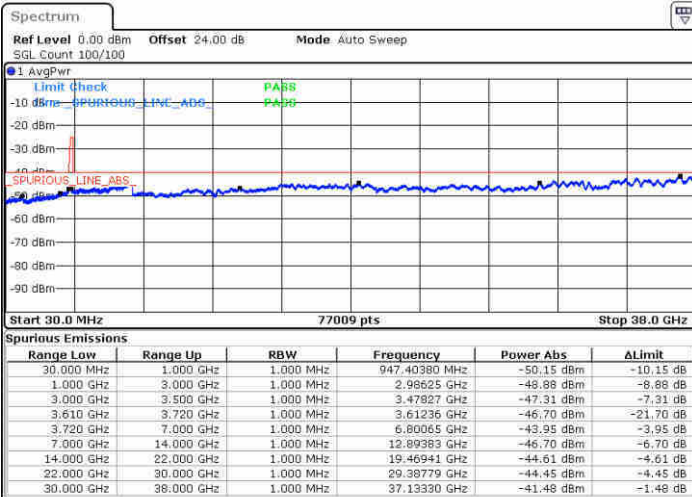

Middle Channel / FullIRB

N/A

Date: 12 FEB 2020 04:08:57

LTE Band 48 / 5MHz

QPSK

Highest Channel / 1RB0

Highest Channel / 1RBmax

Date: 12 FEB 2020 05:05:29

Date: 12 FEB 2020 05:09:54

Highest Channel / FullIRB

N/A

Date: 12 FEB 2020 05:16:41

LTE Band 48 / 10MHz

QPSK

Lowest Channel / 1RB0

Lowest Channel / 1RBmax

Date: 12 FEB 2020 06:14:11

Date: 12 FEB 2020 06:21:45

Lowest Channel / FullIRB

N/A

Date: 12 FEB 2020 06:38:20

LTE Band 48 / 10MHz

QPSK

MiddleChannel / 1RB0