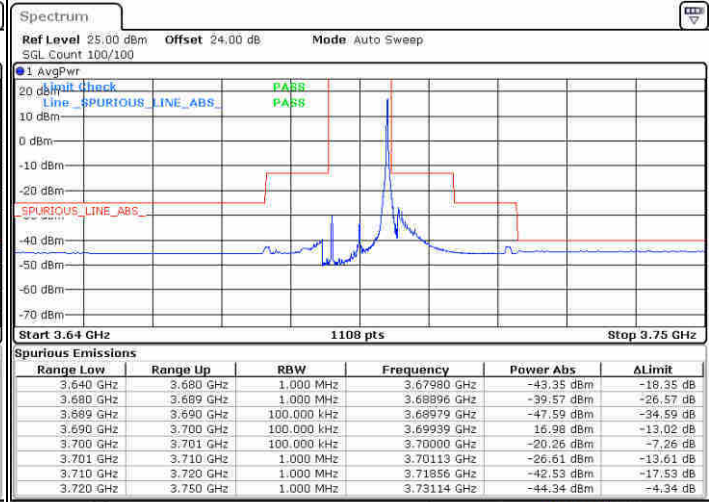

Date: 12 FEB 2020 06:47:19

Lowest Channel / FullIRB

N/A

Date: 12 FEB 2020 06:41:47

LTE Band 48 / 10MHz

16QAM

MiddleChannel / 1RB0

Middle Channel / 1RBmax

Date: 12.FEB 2020 07:26:36

Date: 12.FEB 2020 07:29:53

Middle Channel / FullIRB

N/A

Date: 12.FEB 2020 07:24:11

LTE Band 48 / 10MHz

16QAM

Highest Channel / 1RB0

Highest Channel / 1RBmax

Date: 13 FEB 2020 00:25:06

Date: 13 FEB 2020 00:28:04

Highest Channel / FullIRB

N/A

Date: 13 FEB 2020 00:21:38

LTE Band 48 / 15MHz

16QAM