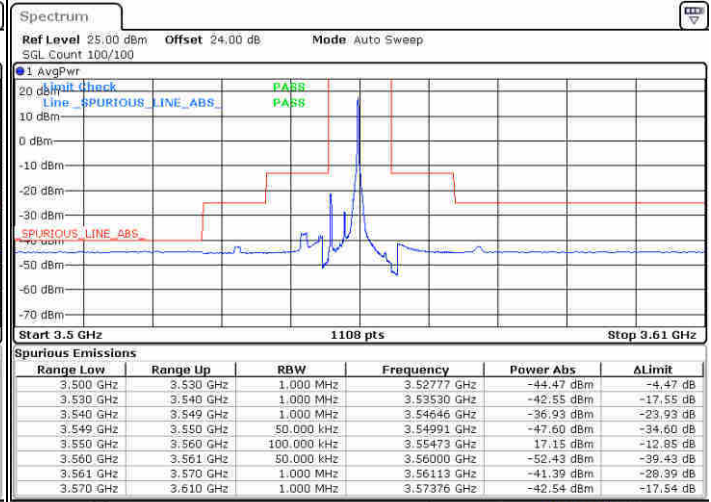

QPSK

Highest Channel / 1RB0

Highest Channel / 1RBmax

Date: 14.FEB 2020 01:57:06

Date: 14.FEB 2020 02:10:04

Highest Channel / FullIRB

N/A

Date: 14.FEB 2020 02:12:53

LTE Band 48 / 5MHz

16QAM

Lowest Channel / 1RB0

Lowest Channel / 1RBmax

Date: 12 FEB 2020 03:08:04

Date: 12 FEB 2020 03:17:49

Lowest Channel / FullIRB

N/A