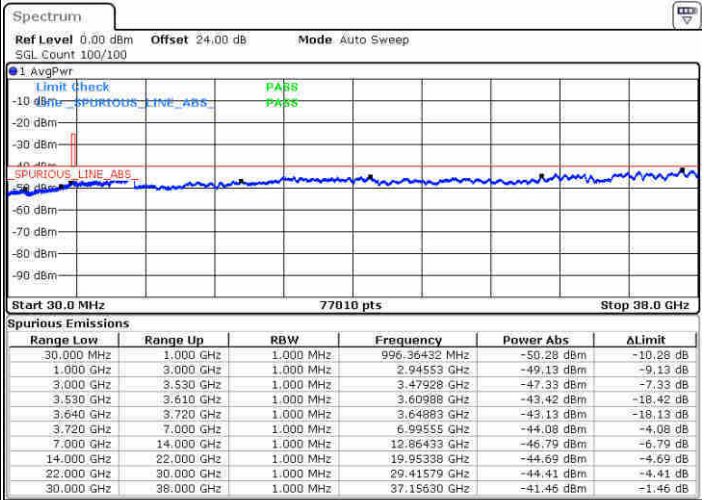

Date: 12 FEB 2020 05:09:54

Highest Channel / FullIRB

N/A

Date: 12 FEB 2020 05:16:41

LTE Band 48 / 10MHz

QPSK

Lowest Channel / 1RB0

Lowest Channel / 1RBmax

Date: 12 FEB 2020 06:14:11

Date: 12 FEB 2020 06:21:45

Lowest Channel / FullIRB

N/A

Date: 12 FEB 2020 06:38:20

LTE Band 48 / 10MHz

QPSK

MiddleChannel / 1RB0

Middle Channel / 1RBmax

Date: 12 FEB 2020 07:17:44

Date: 12 FEB 2020 07:19:52

Middle Channel / FullIRB

N/A

Date: 12 FEB 2020 07:21:46

LTE Band 48 / 10MHz

QPSK