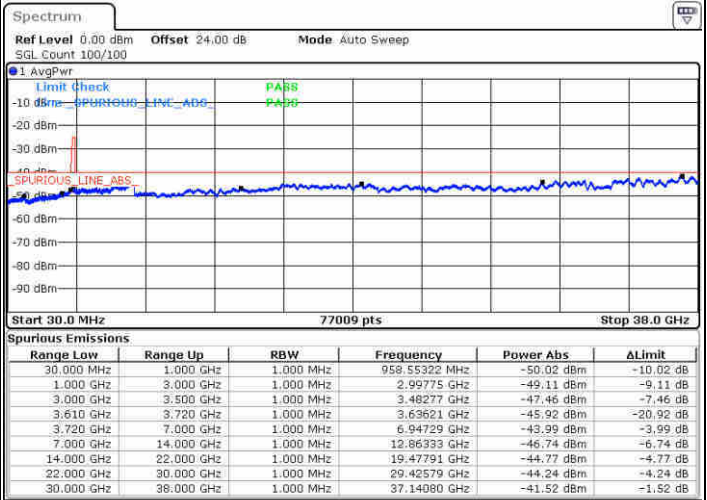

Middle Channel / FullIRB

N/A

Date: 12 FEB 2020 04:08:57

LTE Band 48 / 5MHz

QPSK

Highest Channel / 1RB0

Highest Channel / 1RBmax

Date: 12 FEB 2020 05:05:29

Date: 12 FEB 2020 05:09:54

Highest Channel / FullIRB

N/A

Date: 12 FEB 2020 05:16:41

LTE Band 48 / 10MHz

QPSK

Lowest Channel / 1RB0

Lowest Channel / 1RBmax

Date: 12 FEB 2020 06:14:11

Date: 12 FEB 2020 06:21:45

Lowest Channel / FullIRB

N/A

Date: 12 FEB 2020 06:38:20

LTE Band 48 / 10MHz

QPSK

MiddleChannel / 1RB0