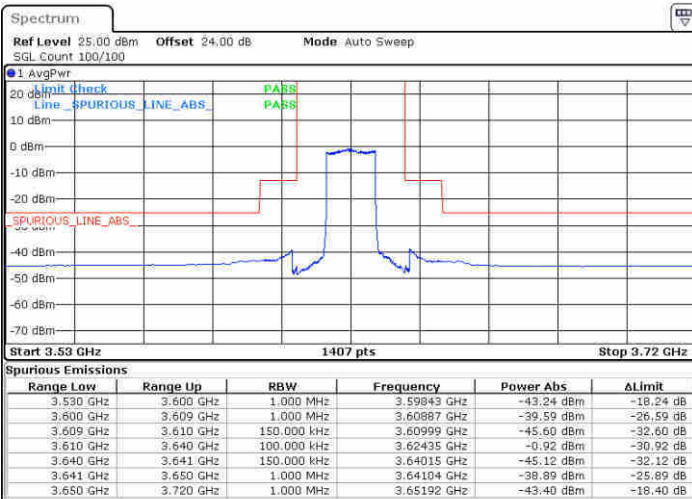

Lowest Channel / FullIRB

N/A

Date: 13 FEB 2020 01:28:49

LTE Band 48 / 15MHz

QPSK

Middle Channel / 1RB0

Middle Channel / 1RBmax

Date: 13 FEB 2020 03:37:23

Date: 13 FEB 2020 03:40:40

Middle Channel / FullIRB

N/A

Date: 13 FEB 2020 03:43:23

LTE Band 48 / 15MHz

QPSK

Highest Channel / 1RB0

Highest Channel / 1RBmax