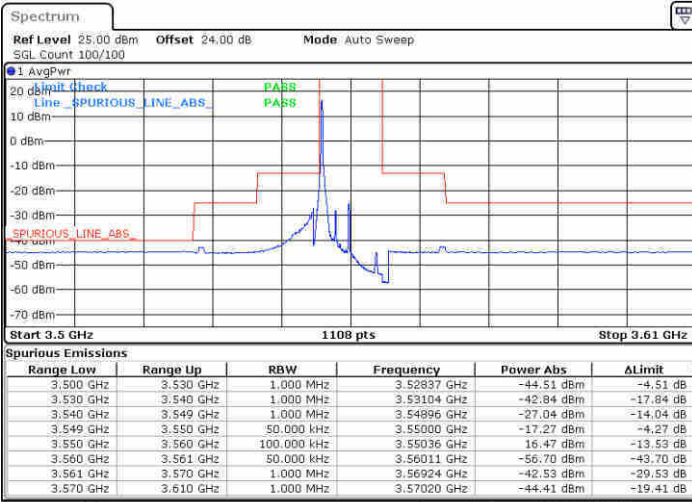

Middle Channel / FullIRB

N/A

Date: 13 FEB 2020 06:55:01

LTE Band 48 / 20MHz

16QAM

Highest Channel / 1RB0

Highest Channel / 1RBmax

Date: 14.FEB.2020 02:34:14

Date: 14.FEB.2020 02:43:51

Highest Channel / FullIRB

N/A

Date: 14.FEB.2020 02:17:50

LTE Band 48 / 5MHz

64QAM

Lowest Channel / 1RB0

Lowest Channel / 1RBmax

Date: 12 FEB 2020 03:48:40

Date: 12 FEB 2020 03:44:39

Lowest Channel / FullIRB

N/A

Date: 12 FEB 2020 03:42:20

LTE Band 48 / 5MHz

64QAM

Middle Channel / 1RB0