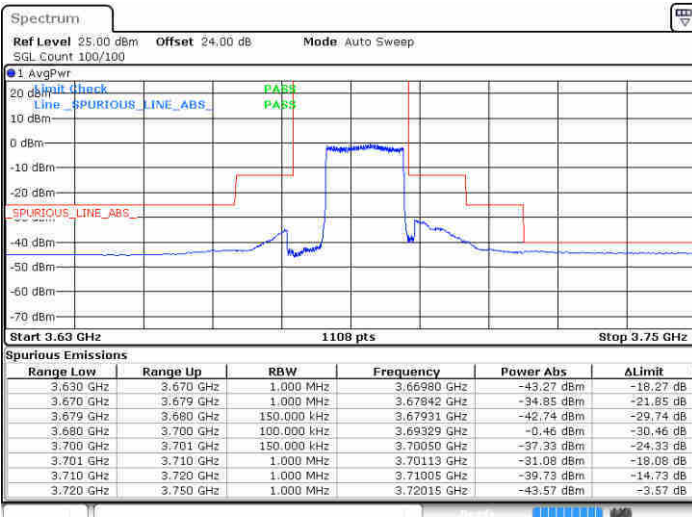

Lowest Channel / FullIRB

N/A

Date: 13 FEB 2020 02:57:22

LTE Band 48 / 15MHz

64QAM

Middle Channel / 1RB0

Middle Channel / 1RBmax

Date: 13 FEB 2020 04:04:35

Date: 13 FEB 2020 04:08:18

Middle Channel / FullIRB

N/A

Date: 13 FEB 2020 04:12:13

LTE Band 48 / 15MHz

64QAM

Highest Channel / 1RB0

Highest Channel / 1RBmax

Date: 13 FEB 2020 05:19:01

Date: 13 FEB 2020 05:21:55

Highest Channel / FullIRB

N/A

Date: 13 FEB 2020 05:24:34

LTE Band 48 / 20MHz

64QAM

Lowest Channel / 1RB0