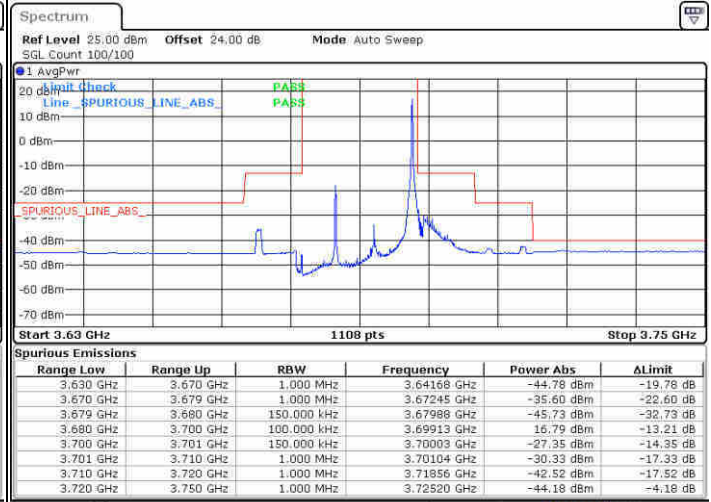

LTE Band 48 / 15MHz

16QAM

Highest Channel / 1RB0

Highest Channel / 1RBmax

Date: 13 FEB 2020 04:55:16

Date: 13 FEB 2020 05:16:32

Highest Channel / FullIRB

N/A

Date: 13 FEB 2020 04:52:18

LTE Band 48 / 20MHz

16QAM

Lowest Channel / 1RB0

Lowest Channel / 1RBmax

Date: 13.FEB.2020 06:06:10

Date: 13.FEB.2020 06:08:36

Lowest Channel / FullIRB