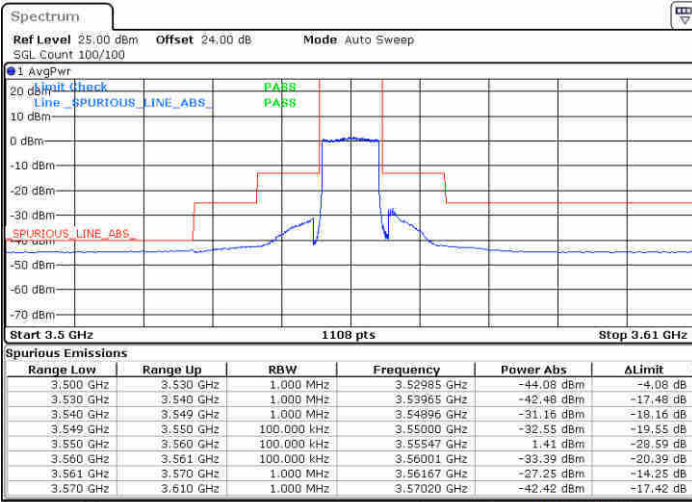

Highest Channel / 1RB0

Highest Channel / 1RBmax

Date: 12.FEB.2020 05:29:04

Date: 12.FEB.2020 05:31:24

Highest Channel / FullIRB

N/A

Date: 12.FEB.2020 05:33:38

LTE Band 48 / 10MHz

64QAM

Lowest Channel / 1RB0

Lowest Channel / 1RBmax

Date: 12 FEB 2020 06:52:54

Date: 12 FEB 2020 06:55:44

Lowest Channel / FullIRB

N/A

Date: 12 FEB 2020 06:50:02

LTE Band 48 / 10MHz

64QAM

MiddleChannel / 1RB0

Middle Channel / 1RBmax

Date: 12.FEB 2020 07:34:09

Date: 12.FEB 2020 07:36:31

Middle Channel / FullIRB

N/A