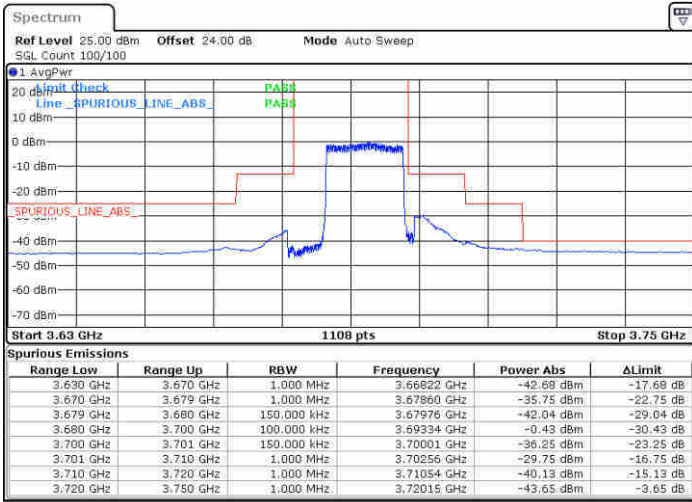

LTE Band 48 / 15MHz

16QAM

Highest Channel / 1RB0

Highest Channel / 1RBmax

Date: 13 FEB 2020 04:55:16

Date: 13 FEB 2020 05:16:32

Highest Channel / FullIRB

N/A