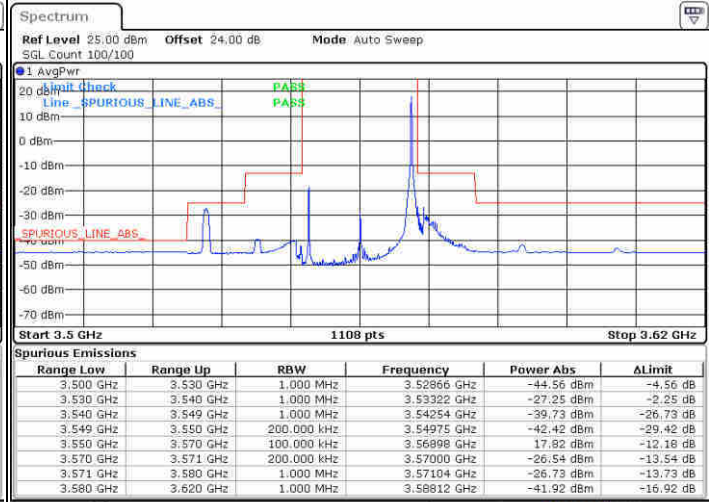

Date: 13 FEB 2020 04:41:12

Date: 13 FEB 2020 04:44:22

Highest Channel / FullIRB

N/A

Date: 13 FEB 2020 04:47:14

LTE Band 48 / 20MHz

QPSK

Lowest Channel / 1RB0

Lowest Channel / 1RBmax

Date: 14.FEB.2020 04:58:21

Date: 13.FEB.2020 05:48:12

Lowest Channel / FullIRB

N/A

Date: 13.FEB.2020 05:50:46

LTE Band 48 / 20MHz

QPSK