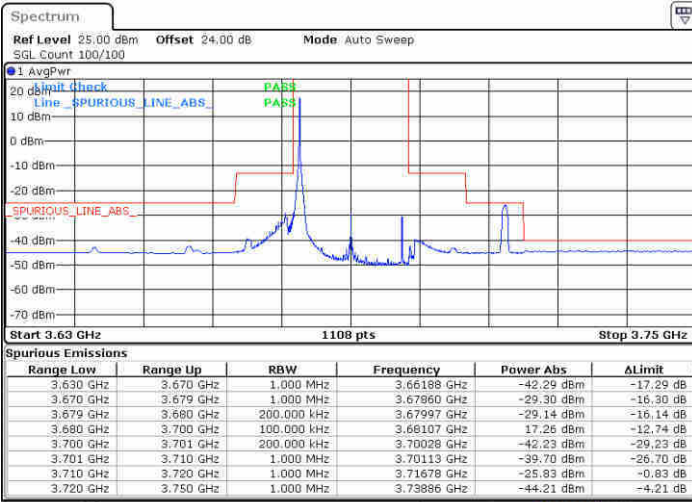

Lowest Channel / 1RBmax

Date: 14.FEB.2020 04:58:21

Date: 13.FEB.2020 05:48:12

Lowest Channel / FullIRB

N/A

Date: 13.FEB.2020 05:50:46

LTE Band 48 / 20MHz

QPSK

Middle Channel / 1RB0

Middle Channel / 1RBmax

Date: 13 FEB 2020 06:42:46

Date: 13 FEB 2020 06:45:54

Middle Channel / FullIRB

N/A

Date: 13 FEB 2020 06:48:28

LTE Band 48 / 20MHz

QPSK

Highest Channel / 1RB0

Highest Channel / 1RBmax

Date: 14.FEB 2020 01:57:06

Date: 14.FEB 2020 02:10:04

Highest Channel / FullIRB

N/A

Date: 14.FEB 2020 02:12:53