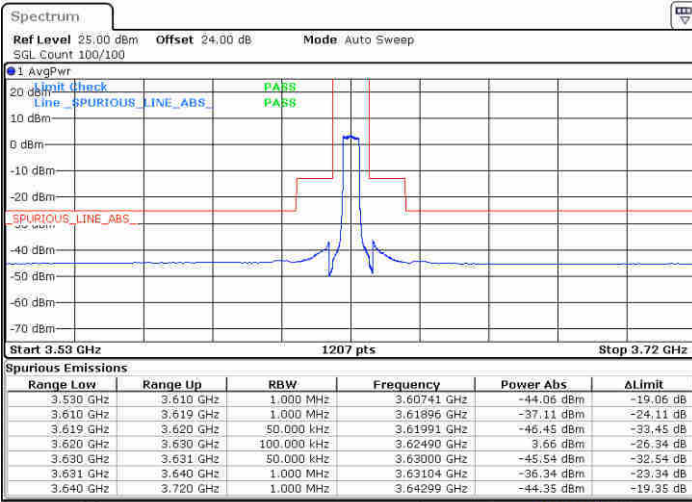

Date: 12 FEB 2020 03:48:40

Date: 12 FEB 2020 03:44:39

Lowest Channel / FullIRB

N/A

Date: 12 FEB 2020 03:42:20

LTE Band 48 / 5MHz

64QAM

Middle Channel / 1RB0

Middle Channel / 1RBmax

Date: 12.FEB 2020 04:25:34

Date: 12.FEB 2020 04:27:49

Middle Channel / FullIRB

N/A

Date: 12.FEB 2020 04:30:50

LTE Band 48 / 5MHz

64QAM

Highest Channel / 1RB0

Highest Channel / 1RBmax

Date: 12.FEB.2020 05:29:04

Date: 12.FEB.2020 05:31:24

Highest Channel / FullIRB

N/A

Date: 12.FEB.2020 05:33:38

LTE Band 48 / 10MHz