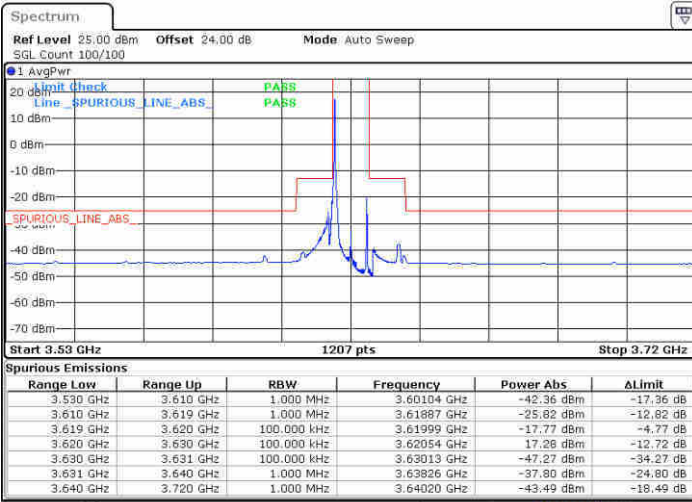

LTE Band 48 / 10MHz

QPSK

MiddleChannel / 1RB0

Middle Channel / 1RBmax

Date: 12.FEB 2020 07:16:46

Date: 12.FEB 2020 07:18:38

Middle Channel / FullIRB

N/A

Date: 12.FEB 2020 07:20:45

LTE Band 48 / 10MHz

QPSK

Highest Channel / 1RB0

Highest Channel / 1RBmax

Date: 13 FEB 2020 00:13:23

Date: 13 FEB 2020 00:15:34

Highest Channel / FullIRB