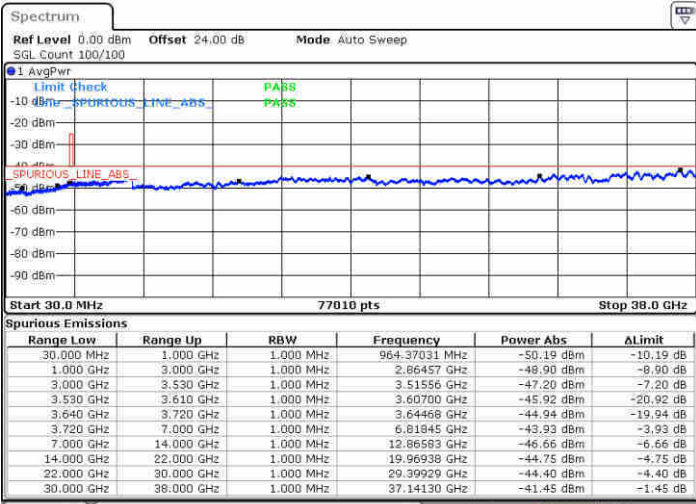

Conducted Spurious Emission

LTE Band 48 / 5MHz

QPSK

Lowest Channel / 1RB0

Lowest Channel / 1RBmax

Date: 12.FEB.2020 02:17:23

Date: 12.FEB.2020 02:25:17

Lowest Channel / FullIRB

N/A

Date: 12.FEB.2020 02:30:05

LTE Band 48 / 5MHz

QPSK

Middle Channel / 1RB0

Middle Channel / 1RBmax

Date: 12 FEB 2020 04:03:18

Date: 12 FEB 2020 04:05:56

Middle Channel / FullIRB

N/A

Date: 12 FEB 2020 04:08:57

LTE Band 48 / 5MHz

QPSK

Highest Channel / 1RB0

Highest Channel / 1RBmax

Date: 12 FEB 2020 05:05:29