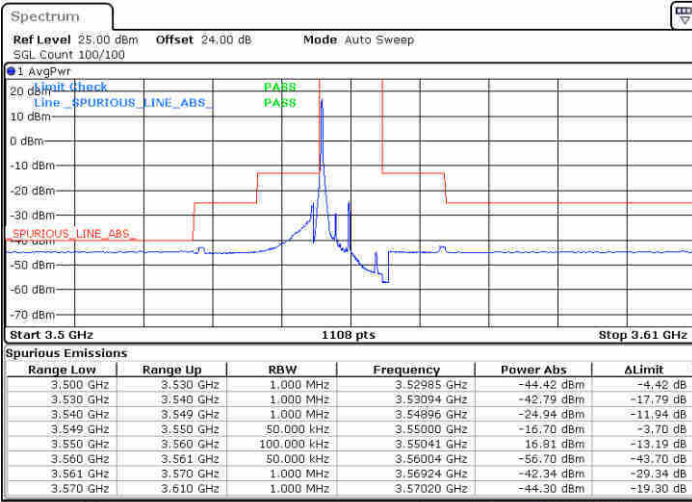

QPSK

Highest Channel / 1RB0

Highest Channel / 1RBmax

Date: 14.FEB 2020 01:57:06

Date: 14.FEB 2020 02:10:04

Highest Channel / FullIRB

N/A

Date: 14.FEB 2020 02:12:53

LTE Band 48 / 5MHz

16QAM

Lowest Channel / 1RB0

Lowest Channel / 1RBmax

Date: 12 FEB 2020 03:08:04

Date: 12 FEB 2020 03:17:49

Lowest Channel / FullIRB

N/A