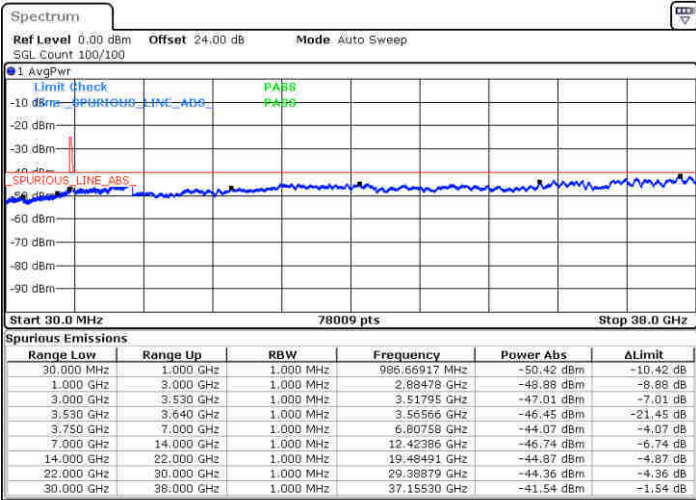

Middle Channel / FullIRB

N/A

Date: 12 FEB 2020 04:08:57

LTE Band 48 / 5MHz

QPSK

Highest Channel / 1RB0

Highest Channel / 1RBmax

Date: 12 FEB 2020 05:05:29

Date: 12 FEB 2020 05:09:54

Highest Channel / FullIRB

N/A

Date: 12 FEB 2020 05:16:41

LTE Band 48 / 10MHz

QPSK

Lowest Channel / 1RB0

Lowest Channel / 1RBmax