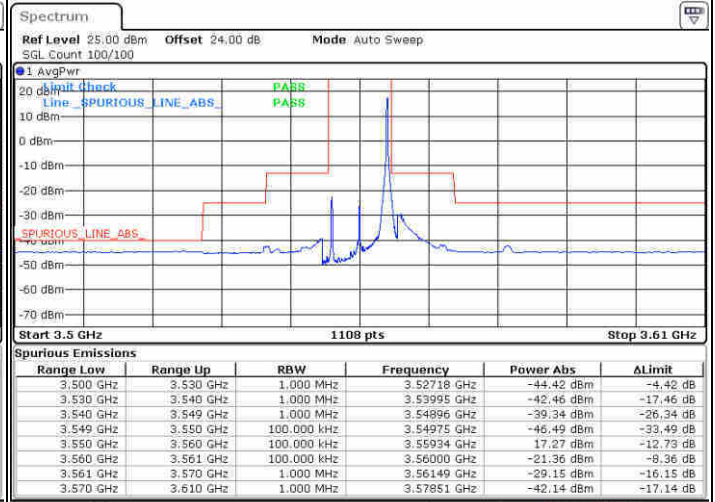

Date: 12 FEB 2020 06:55:44