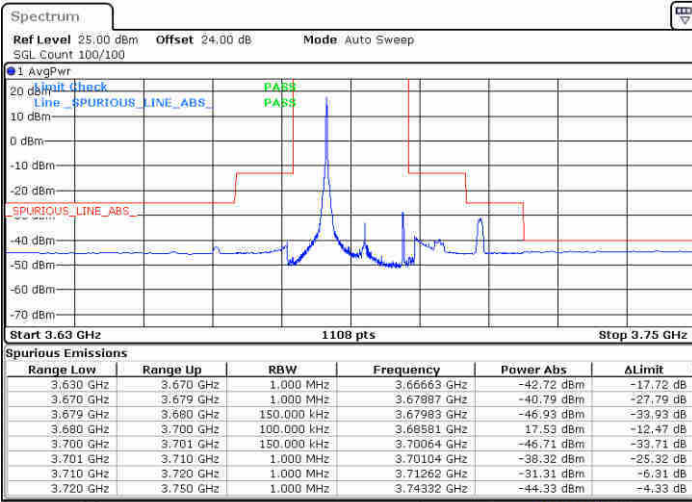

Lowest Channel / 1RB0

Lowest Channel / 1RBmax

Date: 13 FEB 2020 02:40:55

Date: 13 FEB 2020 02:44:07

Lowest Channel / FullIRB

N/A

Date: 13 FEB 2020 01:59:03

LTE Band 48 / 15MHz

LTE Band 48 / 15MHz

16QAM

Highest Channel / 1RB0

Highest Channel / 1RBmax

Date: 13 FEB 2020 04:55:16

Date: 13 FEB 2020 05:16:32

Highest Channel / FullIRB

N/A