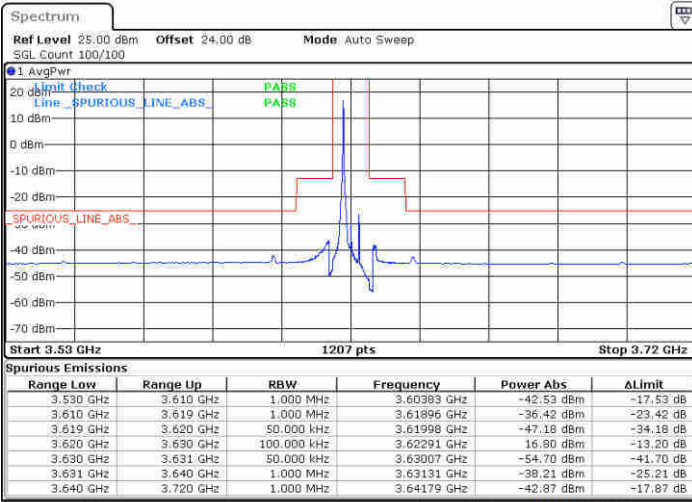

Date: 12 FEB 2020 03:35:50

LTE Band 48 / 5MHz

16QAM

Middle Channel / 1RB0

Middle Channel / 1RBmax

Date: 12.FEB 2020 04:14:42

Date: 12.FEB 2020 04:17:15

Middle Channel / FullIRB

N/A

Date: 12.FEB 2020 04:12:00

LTE Band 48 / 5MHz

16QAM

Highest Channel / 1RB0

Highest Channel / 1RBmax

Date: 12.FEB 2020 05:24:10

Date: 12.FEB 2020 05:26:38