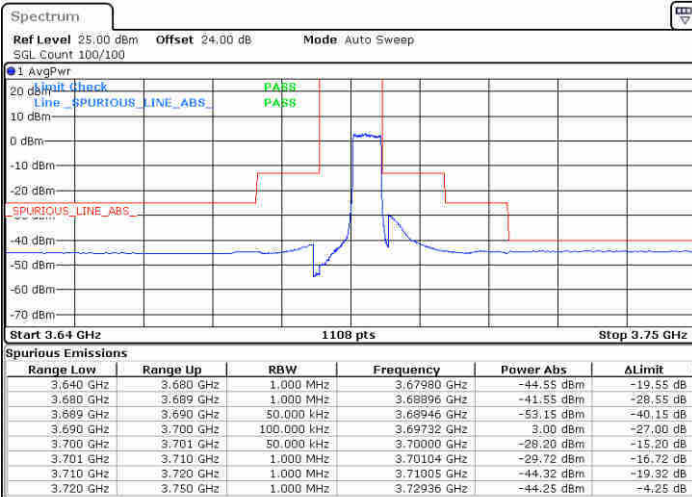

N/A

Date: 12.FEB 2020 04:12:00

LTE Band 48 / 5MHz

16QAM

Highest Channel / 1RB0

Highest Channel / 1RBmax

Date: 12.FEB 2020 05:24:10

Date: 12.FEB 2020 05:26:38

Highest Channel / FullIRB

N/A

Date: 12.FEB 2020 05:20:24

LTE Band 48 / 10MHz

16QAM

Lowest Channel / 1RB0

Lowest Channel / 1RBmax

Date: 12 FEB 2020 06:45:21