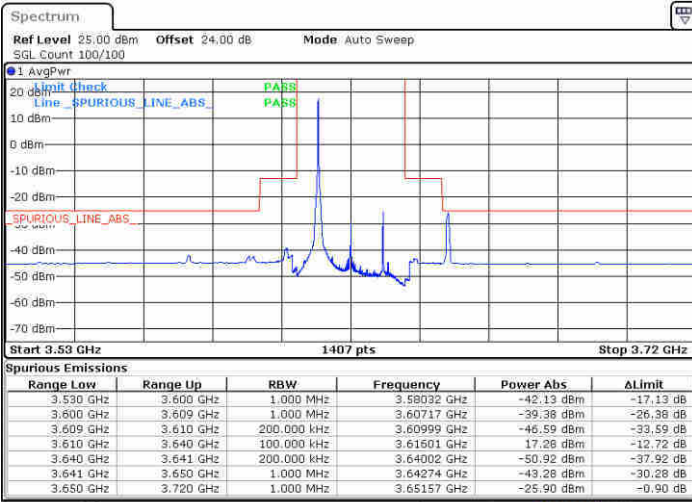

Date: 13 FEB 2020 05:19:01

Date: 13 FEB 2020 05:21:55

Highest Channel / FullIRB

N/A

Date: 13 FEB 2020 05:24:34

LTE Band 48 / 20MHz

64QAM

Lowest Channel / 1RB0

Lowest Channel / 1RBmax

Date: 13 FEB 2020 06:11:16

Date: 13 FEB 2020 06:18:42

Lowest Channel / FullIRB

N/A

Date: 13 FEB 2020 06:19:49

LTE Band 48 / 20MHz

64QAM

Middle Channel / 1RB0

Middle Channel / 1RBmax

Date: 13 FEB 2020 07:19:33

Date: 13 FEB 2020 07:26:40

Middle Channel / FullIRB

N/A

Date: 13 FEB 2020 07:29:18

LTE Band 48 / 20MHz