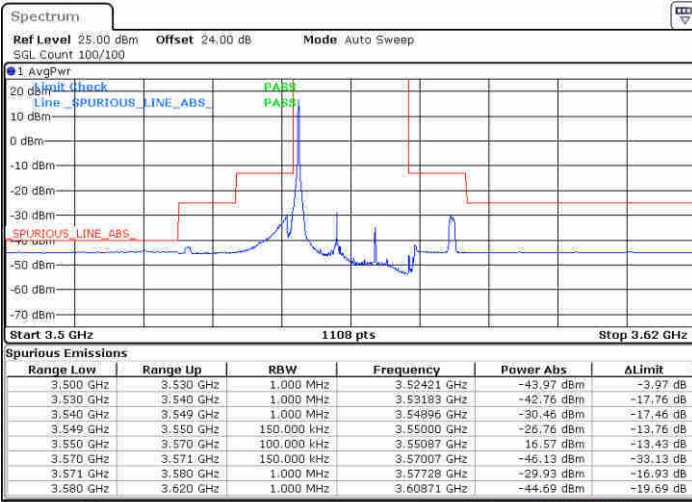

Date: 12.FEB 2020 07:38:46

LTE Band 48 / 10MHz

64QAM

Highest Channel / 1RB0

Highest Channel / 1RBmax

Date: 13 FEB 2020 00:34:24

Date: 13 FEB 2020 00:37:21

Highest Channel / FullIRB

N/A

Date: 13 FEB 2020 00:39:29

LTE Band 48 / 15MHz

64QAM

Lowest Channel / 1RB0

Lowest Channel / 1RBmax

Date: 13 FEB 2020 02:48:44

Date: 13 FEB 2020 02:54:22

Lowest Channel / FullIRB

N/A

Date: 13 FEB 2020 02:57:22

LTE Band 48 / 15MHz

64QAM

Middle Channel / 1RB0

Middle Channel / 1RBmax

Date: 13 FEB 2020 04:04:35