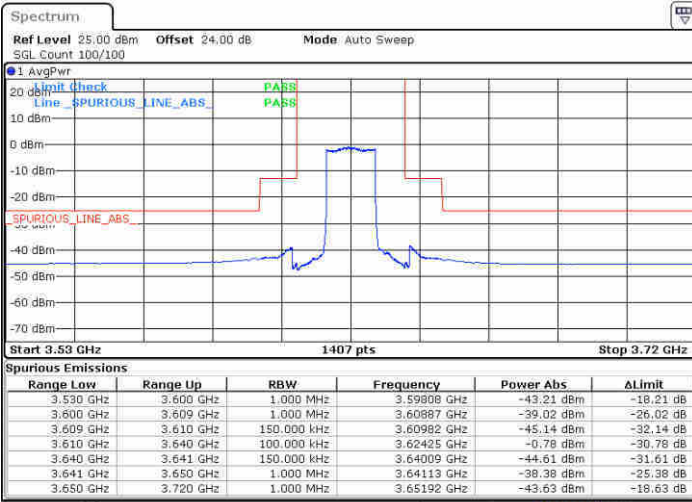

N/A

Date: 13 FEB 2020 00:39:29

LTE Band 48 / 15MHz

64QAM

Lowest Channel / 1RB0

Lowest Channel / 1RBmax

Date: 13 FEB 2020 02:48:44

Date: 13 FEB 2020 02:54:22

Lowest Channel / FullIRB

N/A

Date: 13 FEB 2020 02:57:22

LTE Band 48 / 15MHz

64QAM

Middle Channel / 1RB0

Middle Channel / 1RBmax

Date: 13 FEB 2020 04:04:35

Date: 13 FEB 2020 04:08:18

Middle Channel / FullIRB

N/A

Date: 13 FEB 2020 04:12:13

LTE Band 48 / 15MHz

64QAM

Highest Channel / 1RB0

Highest Channel / 1RBmax