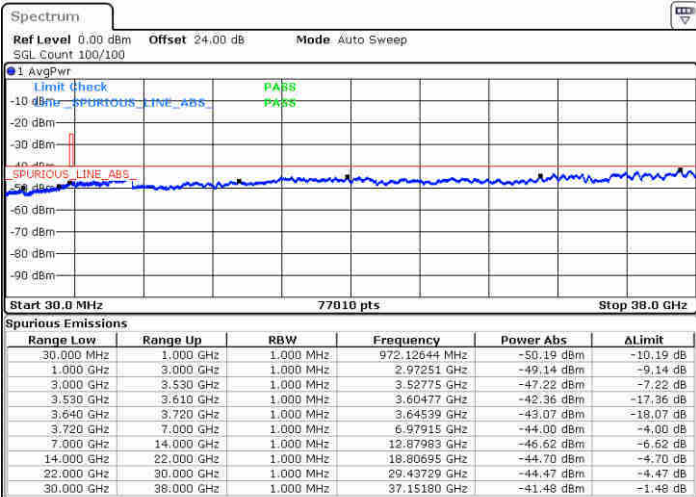

Date: 12 FEB 2020 06:14:11

Date: 12 FEB 2020 06:21:45

Lowest Channel / FullIRB

N/A

Date: 12 FEB 2020 06:38:20

LTE Band 48 / 10MHz

QPSK

MiddleChannel / 1RB0

Middle Channel / 1RBmax

Date: 12 FEB 2020 07:17:44

Date: 12 FEB 2020 07:19:52

Middle Channel / FullIRB

N/A

Date: 12 FEB 2020 07:21:46

LTE Band 48 / 10MHz

QPSK