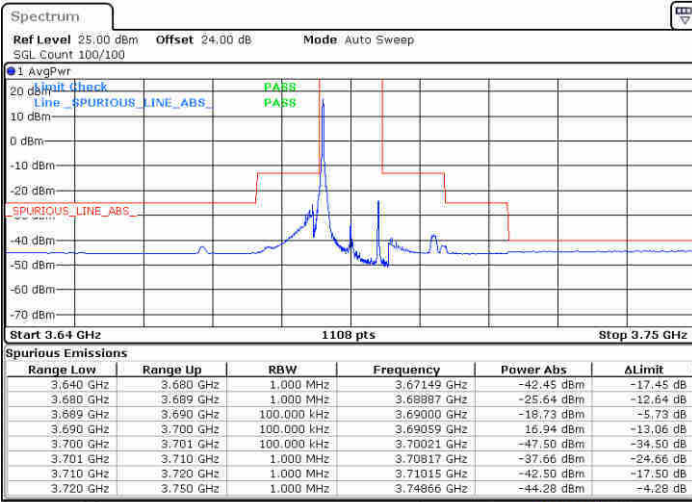

Date: 12 FEB 2020 06:47:19

Lowest Channel / FullIRB

N/A

Date: 12 FEB 2020 06:41:47

LTE Band 48 / 10MHz

16QAM

MiddleChannel / 1RB0

Middle Channel / 1RBmax

Date: 12.FEB 2020 07:26:36

Date: 12.FEB 2020 07:29:53

Middle Channel / FullIRB

N/A

Date: 12.FEB 2020 07:24:11

LTE Band 48 / 10MHz

16QAM

Highest Channel / 1RB0

Highest Channel / 1RBmax

Date: 13 FEB 2020 00:25:06

Date: 13 FEB 2020 00:28:04

Highest Channel / FullIRB

N/A

Date: 13 FEB 2020 00:21:38

LTE Band 48 / 15MHz

16QAM