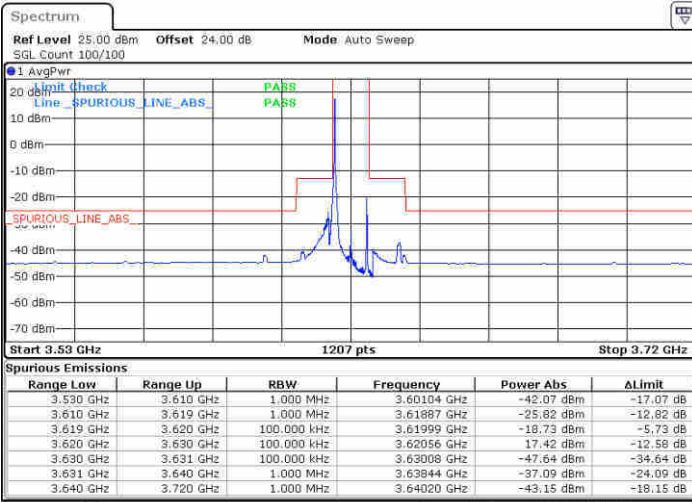

Highest Channel / FullIRB

N/A

Date: 12.FEB 2020 05:20:24

LTE Band 48 / 10MHz

16QAM

Lowest Channel / 1RB0

Lowest Channel / 1RBmax

Date: 12 FEB 2020 06:45:21

Date: 12 FEB 2020 06:47:19

Lowest Channel / FullIRB

N/A

Date: 12 FEB 2020 06:41:47

LTE Band 48 / 10MHz

16QAM

MiddleChannel / 1RB0

Middle Channel / 1RBmax

Date: 12.FEB 2020 07:26:36

Date: 12.FEB 2020 07:29:53

Middle Channel / FullIRB

N/A

Date: 12.FEB 2020 07:24:11

LTE Band 48 / 10MHz

16QAM

Highest Channel / 1RB0