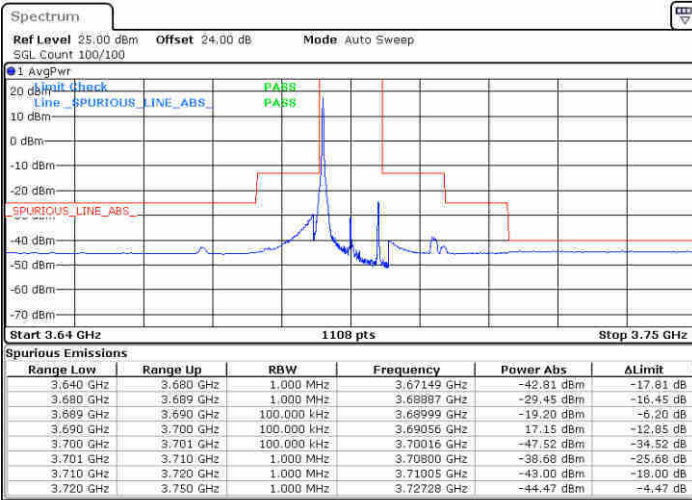

LTE Band 48 / 10MHz

64QAM

MiddleChannel / 1RB0

Middle Channel / 1RBmax

Date: 12.FEB 2020 07:34:09

Date: 12.FEB 2020 07:36:31

Middle Channel / FullIRB

N/A

Date: 12.FEB 2020 07:38:46

LTE Band 48 / 10MHz

64QAM

Highest Channel / 1RB0

Highest Channel / 1RBmax

Date: 13 FEB 2020 00:34:24

Date: 13 FEB 2020 00:37:21

Highest Channel / FullIRB

N/A

Date: 13 FEB 2020 00:39:29

LTE Band 48 / 15MHz

64QAM

Lowest Channel / 1RB0

Lowest Channel / 1RBmax

Date: 13 FEB 2020 02:48:44

Date: 13 FEB 2020 02:54:22