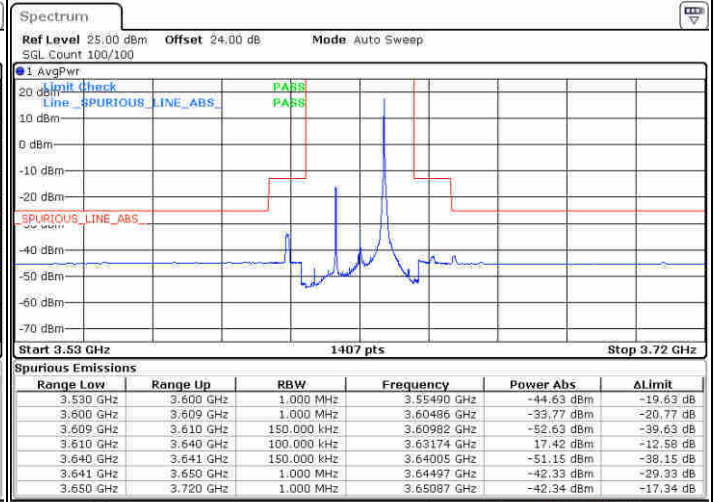

Date: 13 FEB 2020 03:56:50