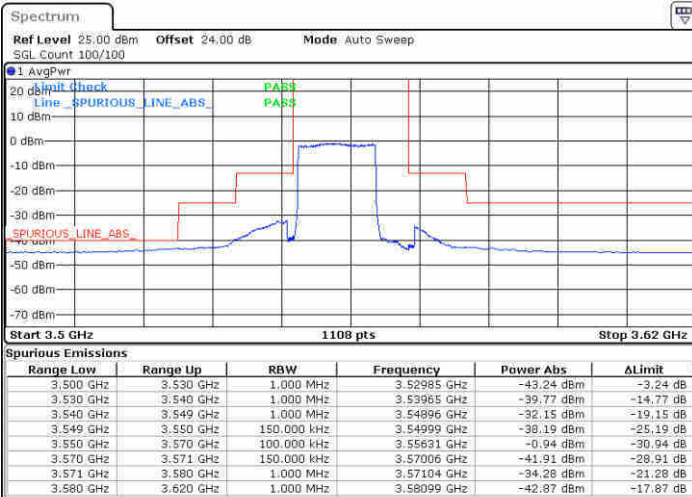

Highest Channel / 1RBmax

Date: 13 FEB 2020 00:25:06

Date: 13 FEB 2020 00:28:04

Highest Channel / FullIRB

N/A

Date: 13 FEB 2020 00:21:38

LTE Band 48 / 15MHz

16QAM

Lowest Channel / 1RB0

Lowest Channel / 1RBmax

Date: 13 FEB 2020 02:40:55

Date: 13 FEB 2020 02:44:07

Lowest Channel / FullIRB

N/A

Date: 13 FEB 2020 01:59:03

LTE Band 48 / 15MHz