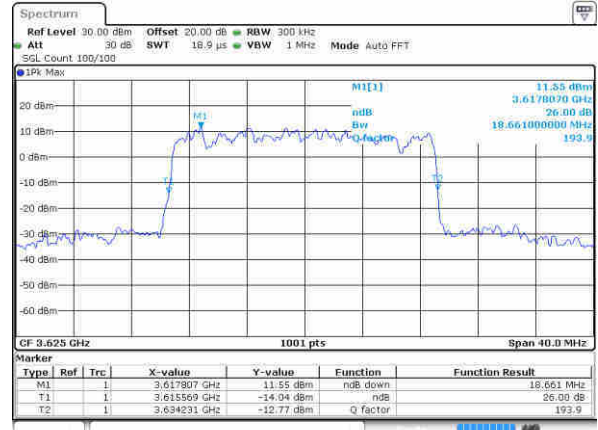

Lowest Channel / 20MHz / 64QAM

Date: 14.FEB.2020 05:44:07

Middle Channel / 15MHz / 64QAM

Date: 16.FEB.2020 04:00:30

Middle Channel / 20MHz / 64QAM

Date: 14.FEB.2020 04:42:38

Highest Channel / 15MHz / 64QAM

Date: 16.FEB.2020 04:02:13

Highest Channel / 20MHz / 64QAM

Date: 14.FEB.2020 03:04:56

Occupied Bandwidth

Mode	LTE Band 48 : 99%OBW(MHz)											
BW	1.4MHz		3MHz		5MHz		10MHz		15MHz		20MHz	
Mod.	QPSK	16QAM	QPSK	16QAM	QPSK	16QAM	QPSK	16QAM	QPSK	16QAM	QPSK	16QAM
Lowest CH	-	-	-	-	4.52	4.55	8.99	9.01	13.43	13.52	17.86	17.94
Middle CH	-	-	-	-	4.51	4.53	9.03	9.07	13.43	13.46	17.90	17.82
Highest CH	-	-	-	-	4.52	4.52	8.95	9.09	13.49	13.40	17.94	17.98
Mode	LTE Band 48 : 99%OBW(MHz)											
BW	1.4MHz		3MHz		5MHz		10MHz		15MHz		20MHz	
Mod.	64QAM		64QAM		64QAM		64QAM		64QAM		64QAM	
Lowest CH	-	-	-	-	4.49	-	9.07	-	13.40	-	17.94	-
Middle CH	-	-	-	-	4.51	-	9.13	-	13.46	-	17.86	-
Highest CH	-	-	-	-	4.52	-	9.07	-	13.40	-	17.94	-