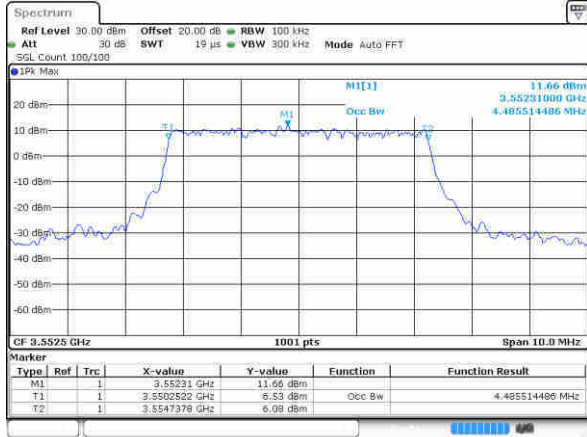

Middle Channel / 20MHz / 16QAM

Date: 14 FEB 2020 04:09:30

Highest Channel / 20MHz / QPSK

Date: 14 FEB 2020 03:28:47

Highest Channel / 20MHz / 16QAM

Date: 14 FEB 2020 03:25:13

LTE Band 48

Lowest Channel / 5MHz / 64QAM