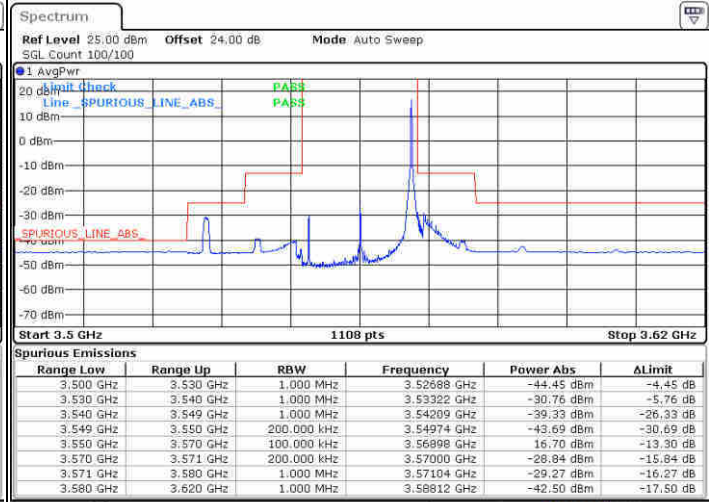

Date: 15 FEB 2020 06:41:07

LTE Band 48 / 15MHz

QPSK

Highest Channel / 1RB0

Highest Channel / 1RBmax

Date: 15.FEB.2020 06:55:13

Date: 15.FEB.2020 06:56:43

Highest Channel / FullIRB

N/A

Date: 15.FEB.2020 06:58:04

LTE Band 48 / 20MHz

QPSK

Lowest Channel / 1RB0

Lowest Channel / 1RBmax

Date: 14.FEB 2020 05:06:31

Date: 14.FEB 2020 05:09:57

Lowest Channel / FullIRB

N/A

Date: 14.FEB 2020 05:13:58

LTE Band 48 / 20MHz

QPSK

Middle Channel / 1RB0

Middle Channel / 1RBmax

Date: 14.FEB 2020 03:54:07