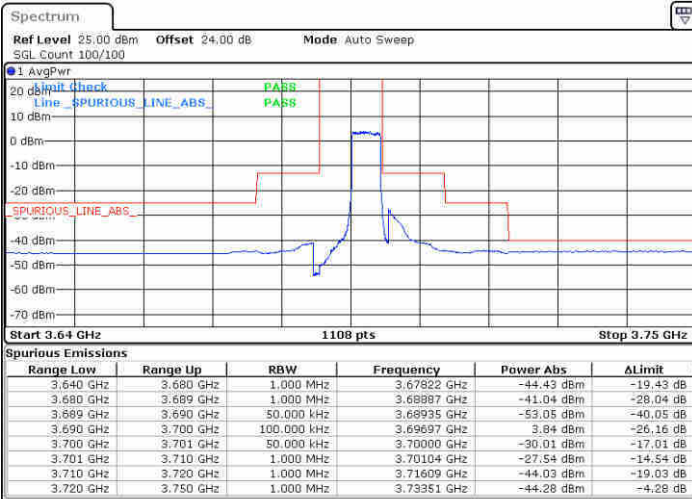

Middle Channel / FullIRB

N/A

Date: 14.FEB 2020 06:41:00

LTE Band 48 / 5MHz

QPSK

Highest Channel / 1RB0

Highest Channel / 1RBmax

Date: 14.FEB 2020 07:14:28

Date: 14.FEB 2020 07:16:47

Highest Channel / FullIRB

N/A

Date: 14.FEB 2020 07:19:46

LTE Band 48 / 10MHz

QPSK

Lowest Channel / 1RB0

Lowest Channel / 1RBmax