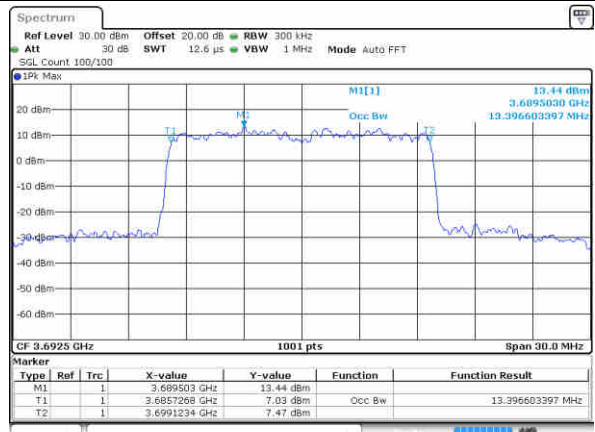

Highest Channel / 15MHz / 16QAM

Date: 16.FEB.2020 04:02:41