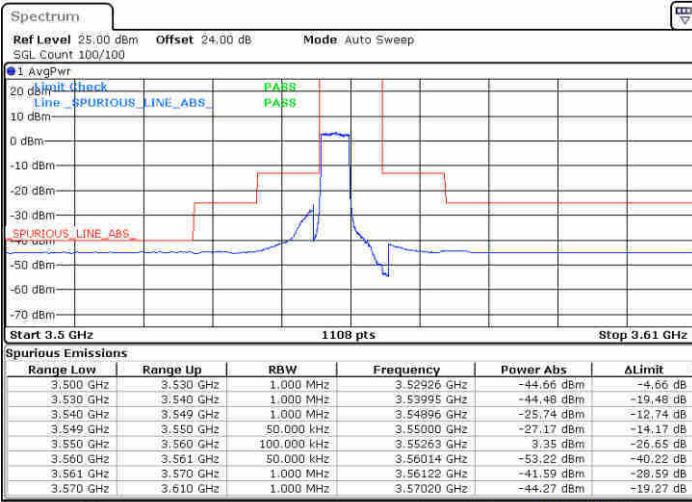

Lowest Channel / FullIRB

N/A

Date: 14.FEB 2020 06:25:57