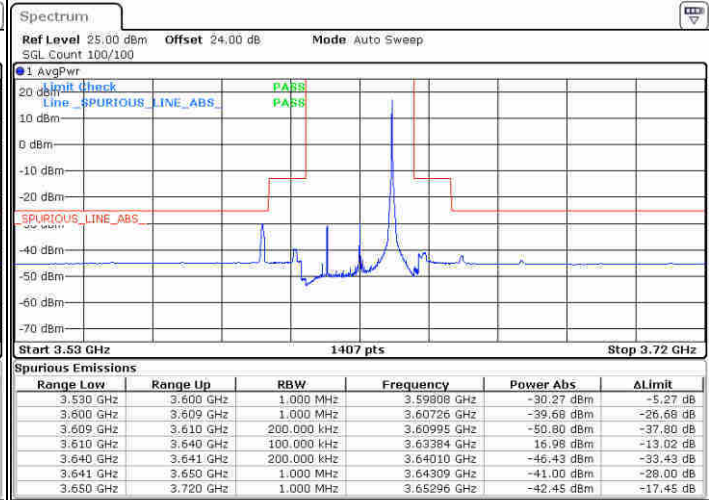

Lowest Channel / FullIRB

N/A

Date: 14.FEB 2020 05:13:58

LTE Band 48 / 20MHz

QPSK

Middle Channel / 1RB0

Middle Channel / 1RBmax

Date: 14.FEB 2020 03:54:07

Date: 14.FEB 2020 03:59:19

Middle Channel / FullIRB

N/A

Date: 14.FEB 2020 04:04:40

LTE Band 48 / 20MHz

QPSK

Highest Channel / 1RB0

Highest Channel / 1RBmax