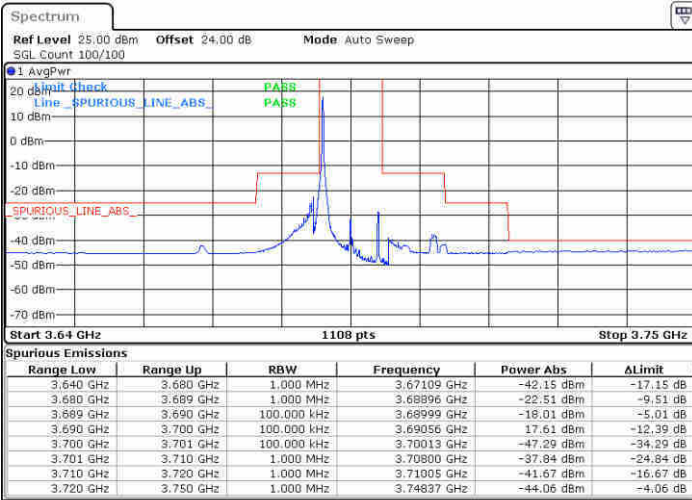

N/A

Date: 15.FEB.2020 07:25:54

LTE Band 48 / 10MHz

16QAM

Highest Channel / 1RB0

Highest Channel / 1RBmax

Date: 15.FEB.2020 07:37:08

Date: 15.FEB.2020 07:39:00

Highest Channel / FullIRB

N/A

Date: 15.FEB.2020 07:40:37

LTE Band 48 / 15MHz

16QAM

Lowest Channel / 1RB0

Lowest Channel / 1RBmax

Date: 15 FEB 2020 06:24:54