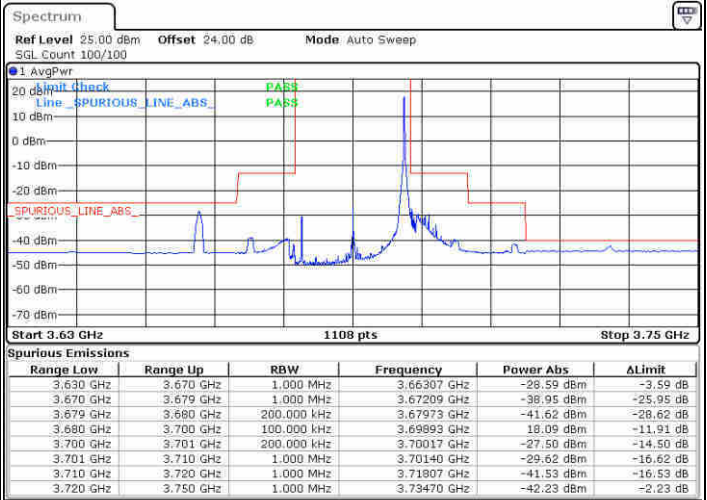

Lowest Channel / 1RB0

Lowest Channel / 1RBmax

Date: 14.FEB 2020 05:20:37

Date: 14.FEB 2020 05:23:33

Lowest Channel / FullIRB

N/A

Date: 14.FEB 2020 05:17:01

LTE Band 48 / 20MHz

16QAM

Middle Channel / 1RB0

Middle Channel / 1RBmax

Date: 14.FEB 2020 04:17:53

Date: 14.FEB 2020 04:23:30

Middle Channel / FullIRB

N/A

Date: 14.FEB 2020 04:12:14

LTE Band 48 / 20MHz

16QAM

Highest Channel / 1RB0

Highest Channel / 1RBmax

Date: 14.FEB 2020 03:15:42

Date: 14.FEB 2020 03:17:46

Highest Channel / FullIRB

N/A