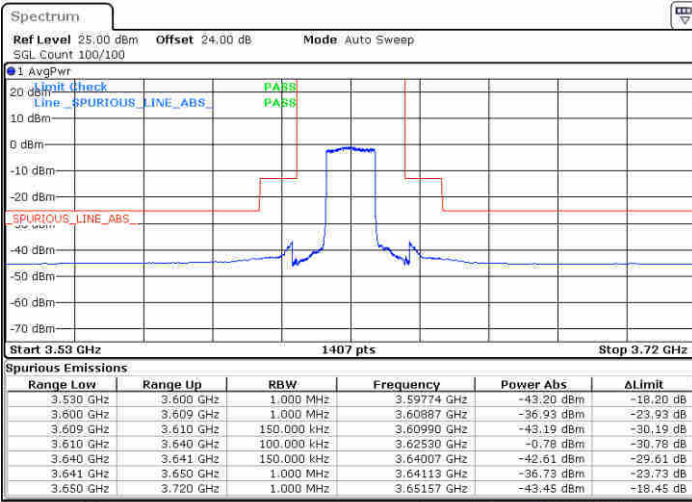

Highest Channel / FullIRB

N/A

Date: 15.FEB.2020 07:40:37

LTE Band 48 / 15MHz

16QAM

Lowest Channel / 1RB0

Lowest Channel / 1RBmax

Date: 15 FEB 2020 06:24:54

Date: 15 FEB 2020 06:25:56

Lowest Channel / FullIRB

N/A

Date: 15 FEB 2020 06:26:55

LTE Band 48 / 15MHz

16QAM

Middle Channel / 1RB0

Middle Channel / 1RBmax

Date: 15.FEB.2020 06:42:44

Date: 15.FEB.2020 06:44:45

Middle Channel / FullIRB

N/A

Date: 15.FEB.2020 06:47:33

LTE Band 48 / 15MHz

16QAM

Highest Channel / 1RB0