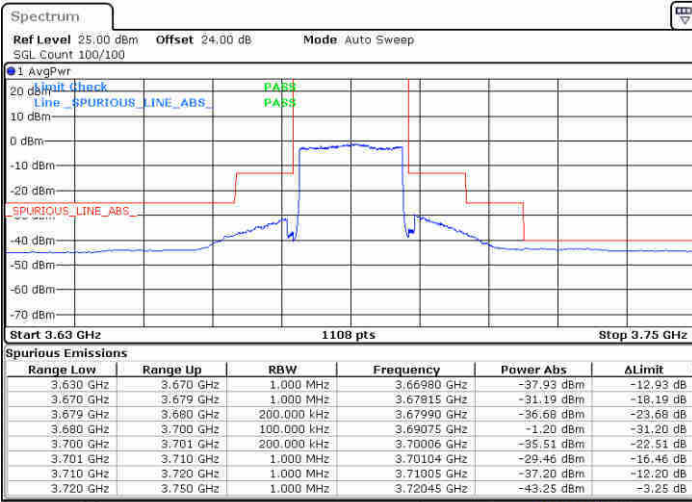

Date: 14.FEB 2020 03:59:19

Middle Channel / FullIRB

N/A

Date: 14.FEB 2020 04:04:40

LTE Band 48 / 20MHz

QPSK

Highest Channel / 1RB0

Highest Channel / 1RBmax

Date: 14.FEB 2020 03:31:41

Date: 14.FEB 2020 03:33:55

Highest Channel / FullIRB

N/A

Date: 14.FEB 2020 03:27:54

LTE Band 48 / 5MHz

16QAM

Lowest Channel / 1RB0