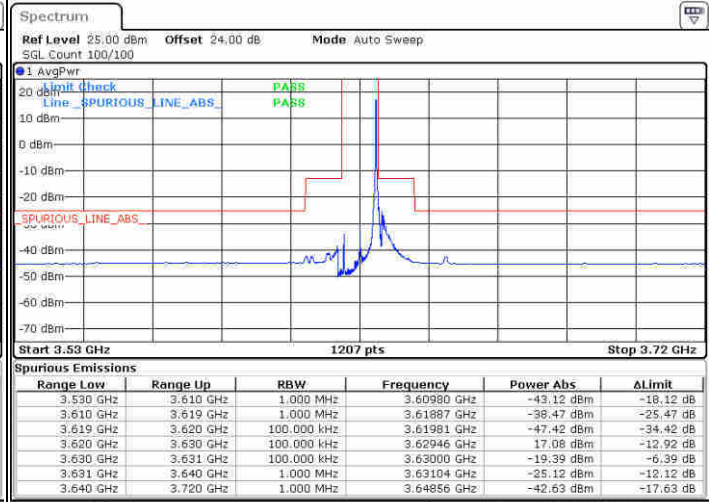

LTE Band 48 / 10MHz

16QAM

Lowest Channel / 1RB0

Lowest Channel / 1RBmax

Date: 15.FEB.2020 07:12:41

Date: 15.FEB.2020 07:13:30

Lowest Channel / FullIRB

N/A

Date: 15.FEB.2020 07:14:22

LTE Band 48 / 10MHz

16QAM

MiddleChannel / 1RB0

Middle Channel / 1RBmax

Date: 15.FEB.2020 07:21:39

Date: 15.FEB.2020 07:23:50

Middle Channel / FullIRB

N/A

Date: 15.FEB.2020 07:25:54

LTE Band 48 / 10MHz

16QAM

Highest Channel / 1RB0

Highest Channel / 1RBmax

Date: 15.FEB.2020 07:37:08

Date: 15.FEB.2020 07:39:00

Highest Channel / FullIRB

N/A

Date: 15.FEB.2020 07:40:37

LTE Band 48 / 15MHz

16QAM

Lowest Channel / 1RB0

Lowest Channel / 1RBmax

Date: 15 FEB 2020 06:24:54