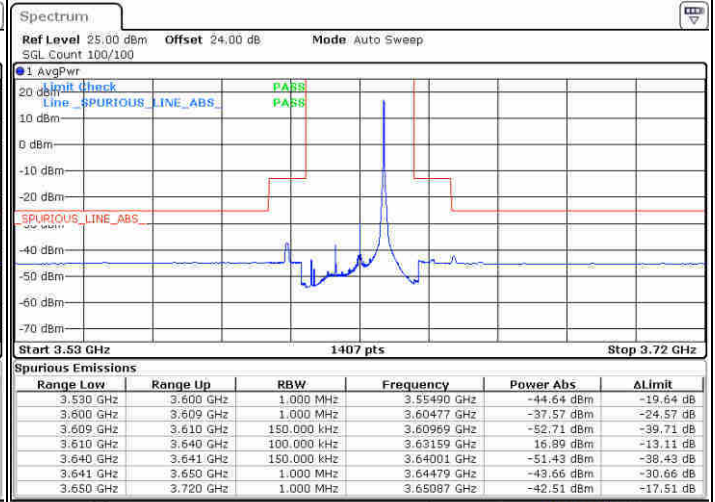

LTE Band 48 / 15MHz

QPSK

Middle Channel / 1RB0

Middle Channel / 1RBmax

Date: 15 FEB 2020 06:37:30

Date: 15 FEB 2020 06:38:56

Middle Channel / FullIRB

N/A

Date: 15 FEB 2020 06:41:07

LTE Band 48 / 15MHz

QPSK

Highest Channel / 1RB0

Highest Channel / 1RBmax

Date: 15.FEB.2020 06:55:13

Date: 15.FEB.2020 06:56:43

Highest Channel / FullIRB