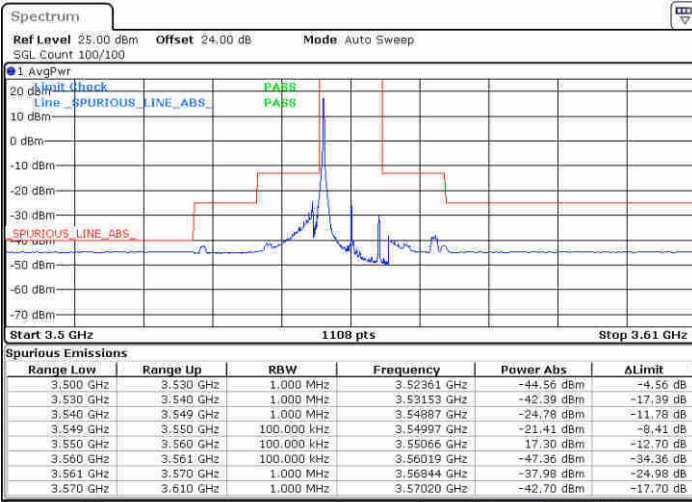

Middle Channel / 1RB0

Middle Channel / 1RBmax

Date: 14.FEB 2020 06:59:07

Date: 14.FEB 2020 07:03:18

Middle Channel / FullIRB

N/A

Date: 14.FEB 2020 06:48:33

LTE Band 48 / 5MHz

16QAM

Highest Channel / 1RB0

Highest Channel / 1RBmax

Date: 14.FEB 2020 07:29:56

Date: 14.FEB 2020 07:32:53

Highest Channel / FullIRB

N/A

Date: 14.FEB 2020 07:28:22

LTE Band 48 / 10MHz

16QAM

Lowest Channel / 1RB0

Lowest Channel / 1RBmax

Date: 15.FEB.2020 07:12:41

Date: 15.FEB.2020 07:13:30

Lowest Channel / FullIRB

N/A