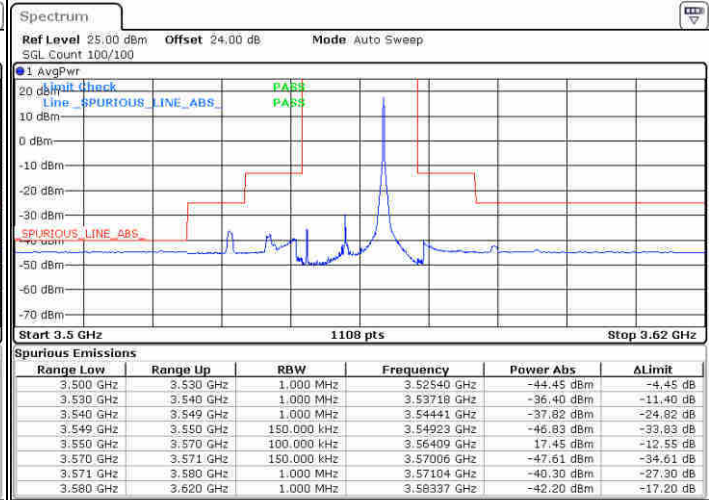

N/A

Date: 15.FEB.2020 07:25:54

LTE Band 48 / 10MHz

16QAM

Highest Channel / 1RB0

Highest Channel / 1RBmax

Date: 15.FEB.2020 07:37:08

Date: 15.FEB.2020 07:39:00

Highest Channel / FullIRB

N/A

Date: 15.FEB.2020 07:40:37

LTE Band 48 / 15MHz

16QAM

Lowest Channel / 1RB0

Lowest Channel / 1RBmax

Date: 15 FEB 2020 06:24:54

Date: 15 FEB 2020 06:25:56

Lowest Channel / FullIRB

N/A

Date: 15 FEB 2020 06:26:55

LTE Band 48 / 15MHz

16QAM

Middle Channel / 1RB0

Middle Channel / 1RBmax