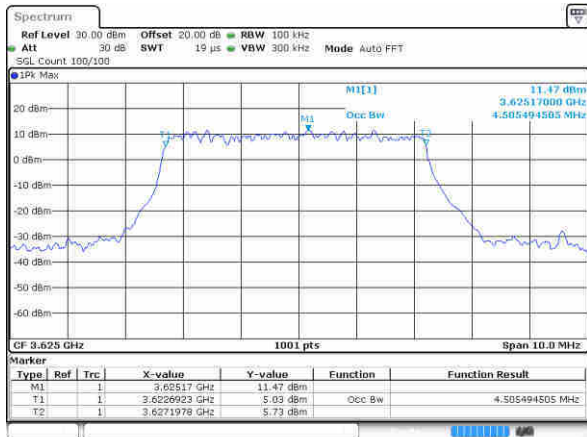

Middle Channel / 5MHz / 64QAM

Date: 14 FEB 2020 07:11:24