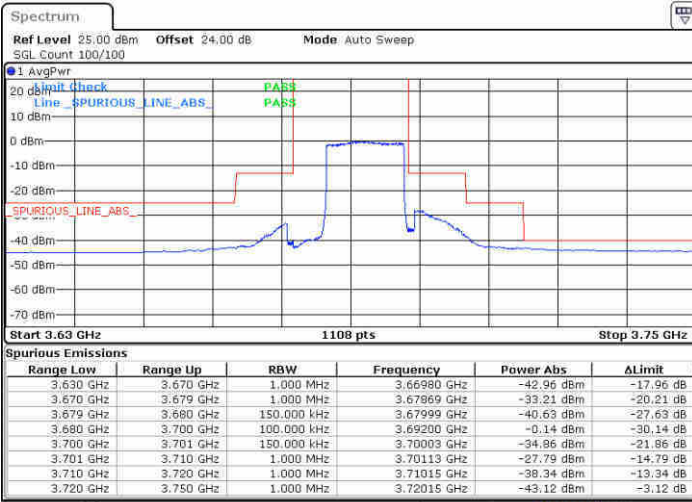

Date: 15.FEB.2020 06:42:44

Date: 15.FEB.2020 06:44:45

Middle Channel / FullIRB

N/A

Date: 15.FEB.2020 06:47:33

LTE Band 48 / 15MHz

16QAM

Highest Channel / 1RB0

Highest Channel / 1RBmax

Date: 15 FEB 2020 06:58:12

Date: 15 FEB 2020 07:00:49

Highest Channel / FullIRB

N/A

Date: 15 FEB 2020 07:02:47

LTE Band 48 / 20MHz

16QAM

Lowest Channel / 1RB0

Lowest Channel / 1RBmax

Date: 14.FEB 2020 05:20:37

Date: 14.FEB 2020 05:23:33

Lowest Channel / FullIRB

N/A

Date: 14.FEB 2020 05:17:01

LTE Band 48 / 20MHz