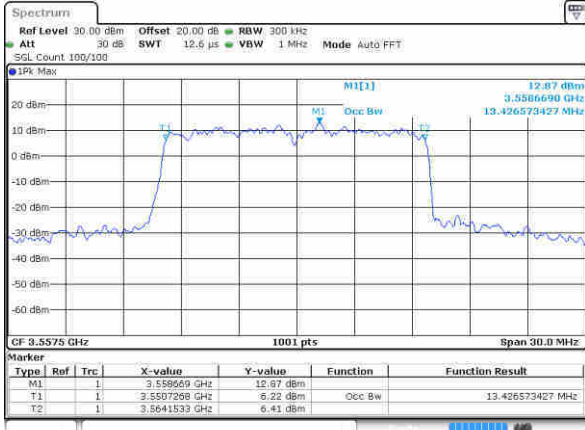

Highest Channel / 10MHz / QPSK

Date: 16.FEB.2020 03:52:26

Highest Channel / 10MHz / 16QAM

Date: 16.FEB.2020 03:52:48

LTE Band 48

Lowest Channel / 15MHz / QPSK

Date: 16.FEB.2020 03:55:34

Lowest Channel / 15MHz / 16QAM