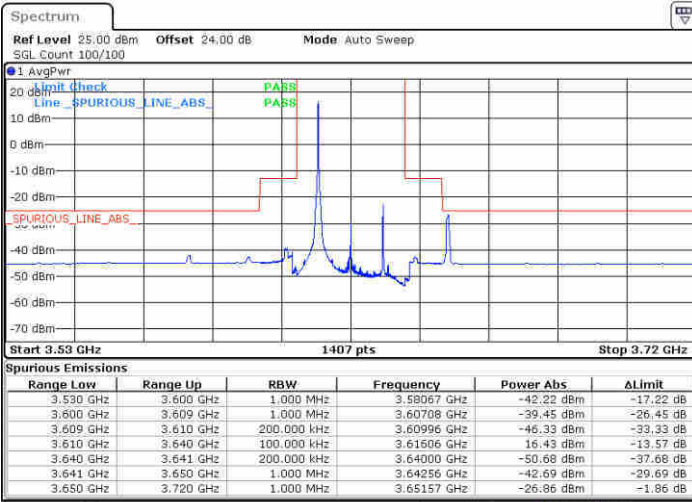

LTE Band 48 / 20MHz

16QAM

Middle Channel / 1RB0

Middle Channel / 1RBmax

Date: 14.FEB 2020 04:17:53