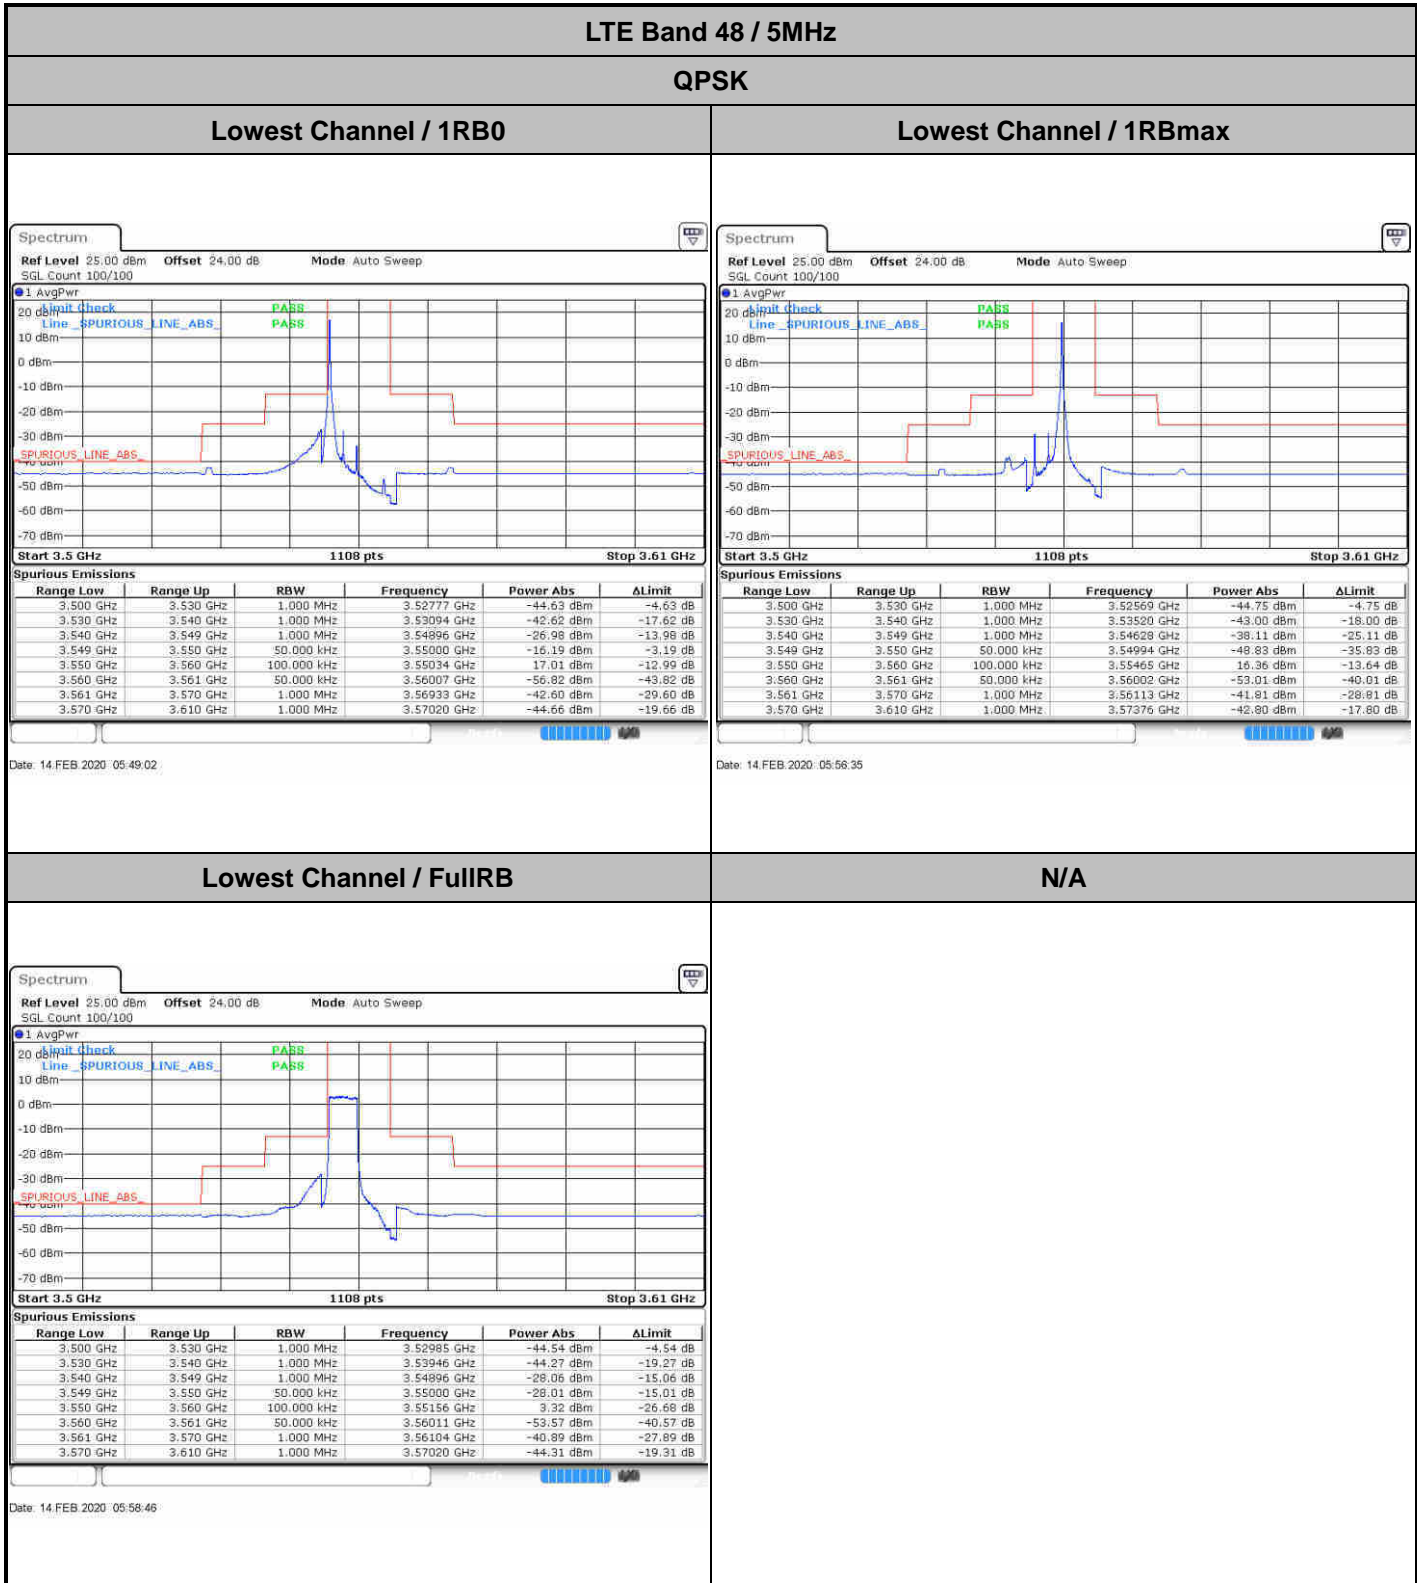

Date: 14.FEB.2020 03:04:25

Conducted Band Edge

LTE Band 48 / 5MHz

QPSK

Middle Channel / 1RB0

Middle Channel / 1RBmax

Date: 14.FEB 2020 06:35:54

Date: 14.FEB 2020 06:38:50