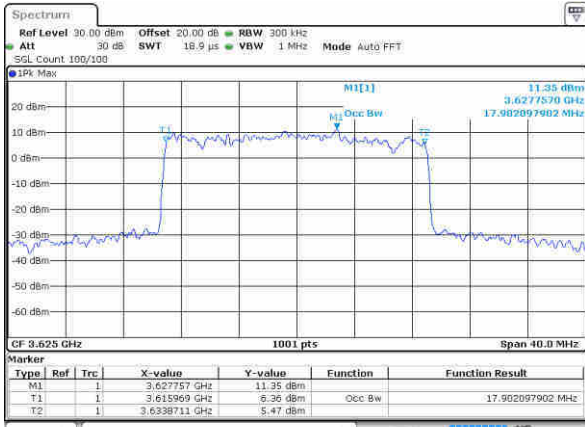

Date: 16.FEB.2020 04:02:41

LTE Band 48

Lowest Channel / 20MHz / QPSK

Date: 14 FEB 2020 05:12:33

Lowest Channel / 20MHz / 16QAM

Date: 14 FEB 2020 05:18:53

Middle Channel / 20MHz / QPSK

Date: 14 FEB 2020 04:08:37

Middle Channel / 20MHz / 16QAM

Date: 14 FEB 2020 04:09:30

Highest Channel / 20MHz / QPSK

Date: 14 FEB 2020 03:28:47

Highest Channel / 20MHz / 16QAM

Date: 14 FEB 2020 03:25:13

LTE Band 48

Lowest Channel / 5MHz / 64QAM