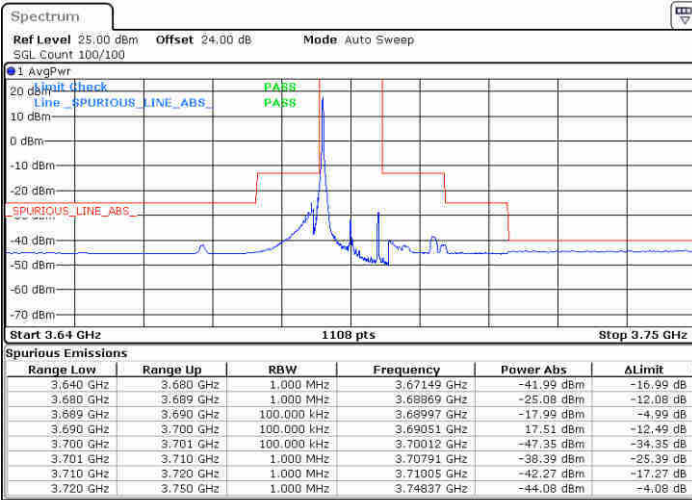

Date: 15.FEB.2020 07:10:17

Date: 15.FEB.2020 07:10:58

Lowest Channel / FullIRB

N/A

Date: 15.FEB.2020 07:11:59

LTE Band 48 / 10MHz

QPSK

MiddleChannel / 1RB0

Middle Channel / 1RBmax

Date: 15 FEB 2020 07:19:09

Date: 15 FEB 2020 07:19:55

Middle Channel / FullIRB

N/A

Date: 15 FEB 2020 07:20:53

LTE Band 48 / 10MHz

QPSK

Highest Channel / 1RB0

Highest Channel / 1RBmax

Date: 15.FEB.2020 07:31:49

Date: 15.FEB.2020 07:32:33

Highest Channel / FullIRB

N/A

Date: 15.FEB.2020 07:38:01

LTE Band 48 / 15MHz