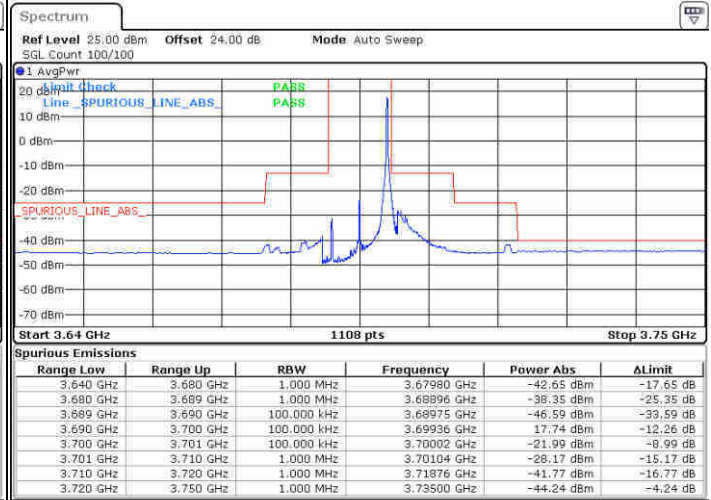

N/A

Date: 15.FEB.2020 07:25:54

LTE Band 48 / 10MHz

16QAM

Highest Channel / 1RB0

Highest Channel / 1RBmax

Date: 15.FEB.2020 07:37:08

Date: 15.FEB.2020 07:39:00

Highest Channel / FullIRB

N/A

Date: 15.FEB.2020 07:40:37

LTE Band 48 / 15MHz

16QAM

Lowest Channel / 1RB0

Lowest Channel / 1RBmax

Date: 15 FEB 2020 06:24:54