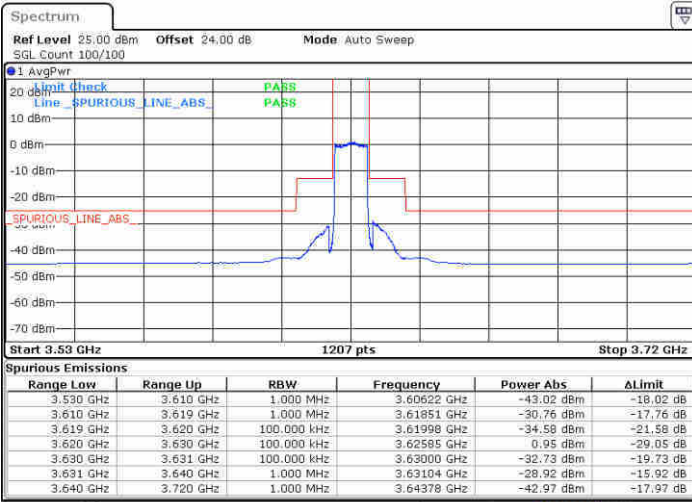

Date: 15.FEB.2020 07:10:17

Date: 15.FEB.2020 07:10:58

Lowest Channel / FullIRB

N/A

Date: 15.FEB.2020 07:11:59

LTE Band 48 / 10MHz

QPSK

MiddleChannel / 1RB0

Middle Channel / 1RBmax

Date: 15 FEB 2020 07:19:09

Date: 15 FEB 2020 07:19:55

Middle Channel / FullIRB

N/A

Date: 15 FEB 2020 07:20:53

LTE Band 48 / 10MHz

QPSK

Highest Channel / 1RB0

Highest Channel / 1RBmax

Date: 15.FEB.2020 07:31:49

Date: 15.FEB.2020 07:32:33

Highest Channel / FullIRB

N/A

Date: 15.FEB.2020 07:38:01

LTE Band 48 / 15MHz