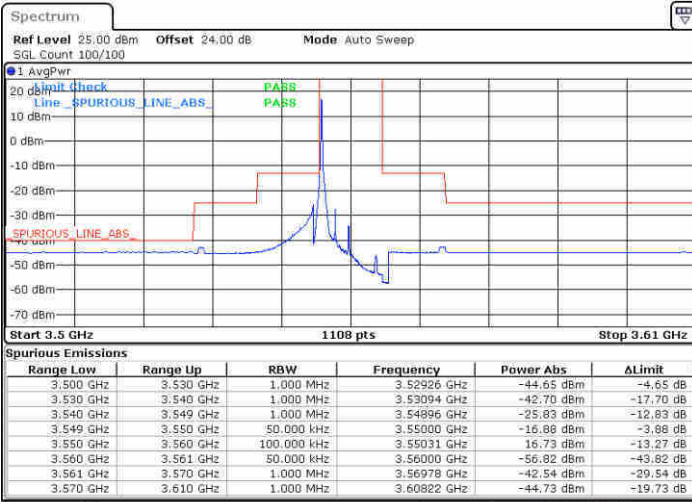

LTE Band 48 / 20MHz

16QAM

Highest Channel / 1RB0

Highest Channel / 1RBmax

Date: 14.FEB 2020 03:15:42

Date: 14.FEB 2020 03:17:46

Highest Channel / FullIRB

N/A

Date: 14.FEB 2020 03:23:30

LTE Band 48 / 5MHz

64QAM

Lowest Channel / 1RB0

Lowest Channel / 1RBmax

Date: 14.FEB 2020 06:15:08

Date: 14.FEB 2020 06:17:39

Lowest Channel / FullIRB

N/A

Date: 14.FEB 2020 06:25:57

LTE Band 48 / 5MHz

64QAM

Middle Channel / 1RB0

Middle Channel / 1RBmax

Date: 14.FEB 2020 07:05:38

Date: 14.FEB 2020 07:07:38