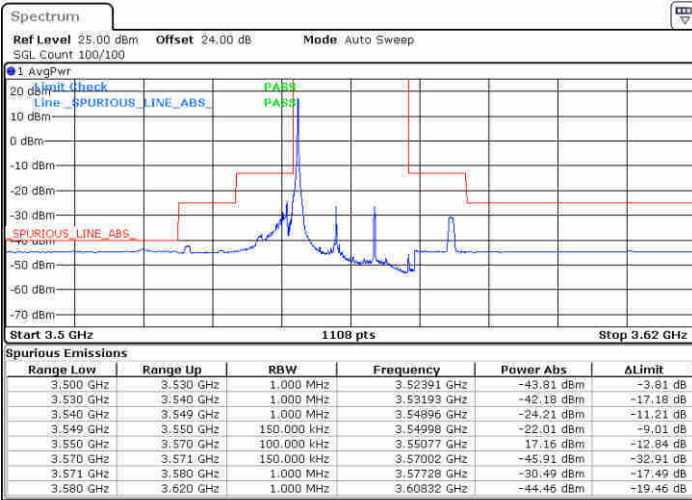

N/A

Date: 15.FEB.2020 07:25:54

LTE Band 48 / 10MHz

16QAM

Highest Channel / 1RB0

Highest Channel / 1RBmax

Date: 15.FEB.2020 07:37:08

Date: 15.FEB.2020 07:39:00

Highest Channel / FullIRB

N/A

Date: 15.FEB.2020 07:40:37

LTE Band 48 / 15MHz

16QAM

Lowest Channel / 1RB0

Lowest Channel / 1RBmax

Date: 15 FEB 2020 06:24:54

Date: 15 FEB 2020 06:25:56

Lowest Channel / FullIRB

N/A

Date: 15 FEB 2020 06:26:55

LTE Band 48 / 15MHz

16QAM

Middle Channel / 1RB0

Middle Channel / 1RBmax