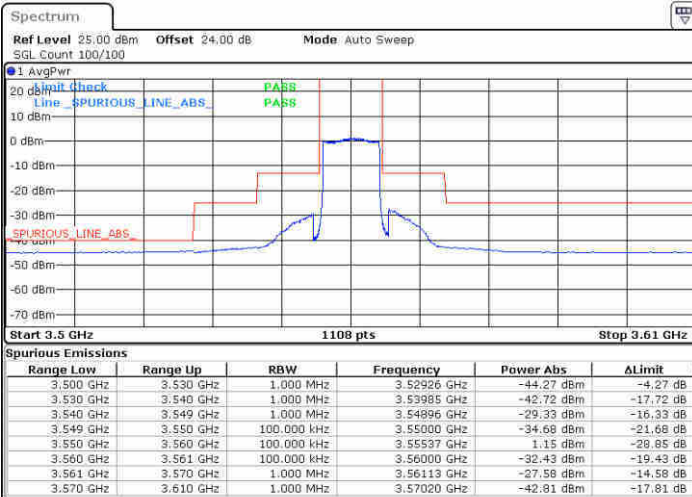

Lowest Channel / FullIRB

N/A

Date: 15.FEB.2020 07:16:50