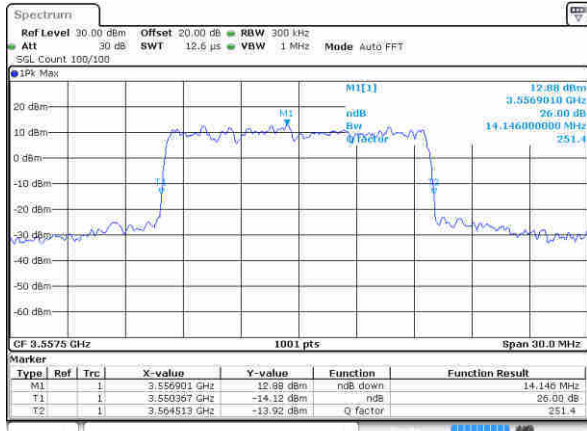

Date: 16 FEB 2020 03:50:25

Highest Channel / 5MHz / 64QAM

Date: 14 FEB 2020 07:53:44

Highest Channel / 10MHz / 64QAM

Date: 16 FEB 2020 03:53:47

LTE Band 48

Lowest Channel / 15MHz / 64QAM

Date: 16.FEB.2020 03:57:37