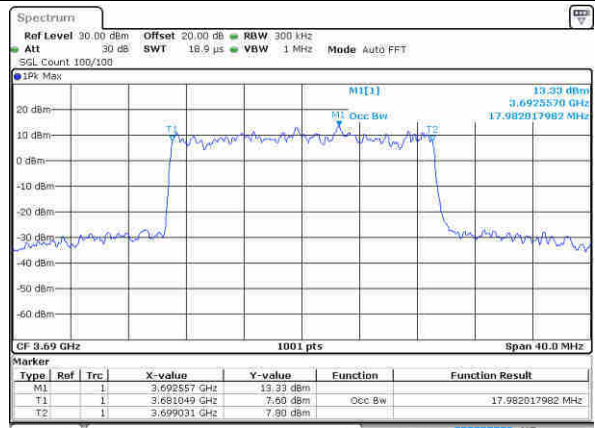

Middle Channel / 20MHz / 16QAM

Date: 14 FEB 2020 04:09:30

Highest Channel / 20MHz / QPSK

Date: 14 FEB 2020 03:28:47

Highest Channel / 20MHz / 16QAM

Date: 14 FEB 2020 03:25:13

LTE Band 48

Lowest Channel / 5MHz / 64QAM