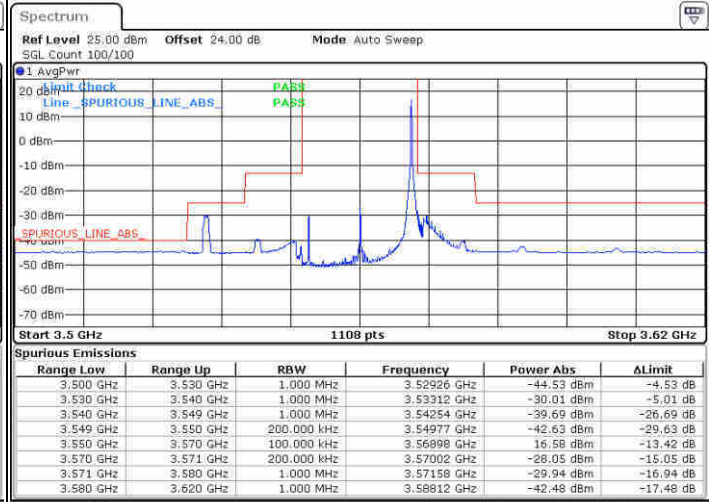

Date: 15.FEB.2020 06:42:44

Date: 15.FEB.2020 06:44:45

Middle Channel / FullIRB

N/A

Date: 15.FEB.2020 06:47:33

LTE Band 48 / 15MHz

16QAM

Highest Channel / 1RB0

Highest Channel / 1RBmax

Date: 15 FEB 2020 06:58:12

Date: 15 FEB 2020 07:00:49

Highest Channel / FullIRB

N/A

Date: 15 FEB 2020 07:02:47

LTE Band 48 / 20MHz

16QAM

Lowest Channel / 1RB0

Lowest Channel / 1RBmax

Date: 14.FEB 2020 05:20:37

Date: 14.FEB 2020 05:23:33

Lowest Channel / FullIRB

N/A

Date: 14.FEB 2020 05:17:01

LTE Band 48 / 20MHz