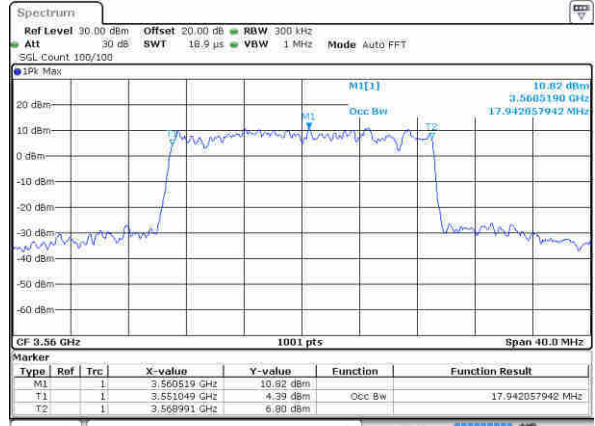

Date: 16.FEB.2020 04:02:41

LTE Band 48

Lowest Channel / 20MHz / QPSK

Date: 14 FEB 2020 05:12:33

Lowest Channel / 20MHz / 16QAM

Date: 14 FEB 2020 05:18:53

Middle Channel / 20MHz / QPSK

Date: 14 FEB 2020 04:08:37

Middle Channel / 20MHz / 16QAM

Date: 14 FEB 2020 04:09:30

Highest Channel / 20MHz / QPSK

Date: 14 FEB 2020 03:28:47

Highest Channel / 20MHz / 16QAM

Date: 14 FEB 2020 03:25:13

LTE Band 48

Lowest Channel / 5MHz / 64QAM