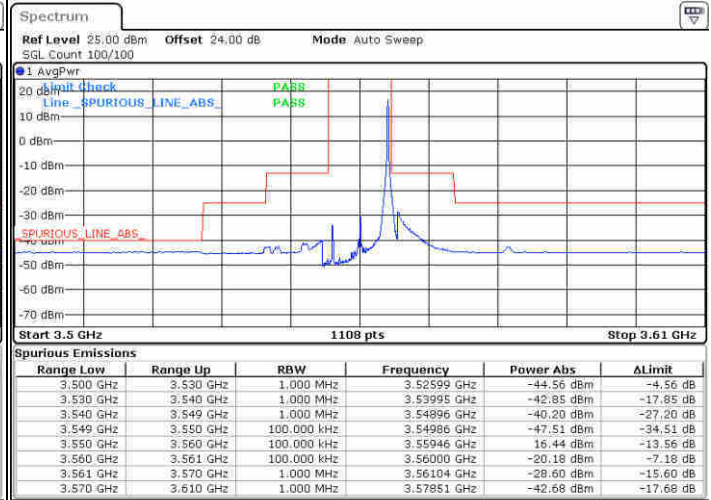

Date: 15.FEB.2020 07:16:03