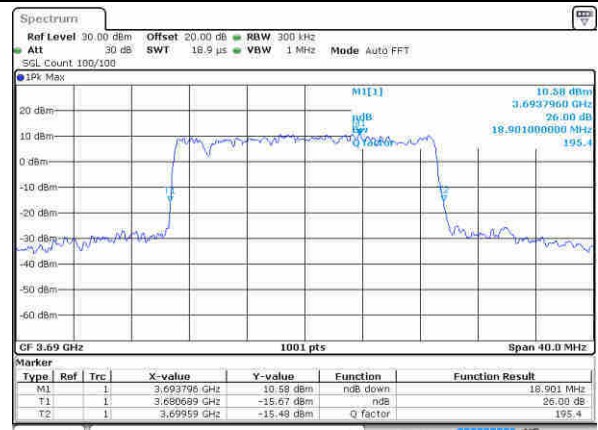

Lowest Channel / 20MHz / 64QAM

Date: 14.FEB.2020 05:44:07

Middle Channel / 15MHz / 64QAM

Date: 16.FEB.2020 04:00:30

Middle Channel / 20MHz / 64QAM

Date: 14.FEB.2020 04:42:38

Highest Channel / 15MHz / 64QAM

Date: 16.FEB.2020 04:02:13

Highest Channel / 20MHz / 64QAM

Date: 14.FEB.2020 03:04:56

Occupied Bandwidth

Mode	LTE Band 48 : 99%OBW(MHz)											
BW	1.4MHz		3MHz		5MHz		10MHz		15MHz		20MHz	
Mod.	QPSK	16QAM	QPSK	16QAM	QPSK	16QAM	QPSK	16QAM	QPSK	16QAM	QPSK	16QAM
Lowest CH	-	-	-	-	4.52	4.55	8.99	9.01	13.43	13.52	17.86	17.94
Middle CH	-	-	-	-	4.51	4.53	9.03	9.07	13.43	13.46	17.90	17.82
Highest CH	-	-	-	-	4.52	4.52	8.95	9.09	13.49	13.40	17.94	17.98
Mode	LTE Band 48 : 99%OBW(MHz)											
BW	1.4MHz		3MHz		5MHz		10MHz		15MHz		20MHz	
Mod.	64QAM		64QAM		64QAM		64QAM		64QAM		64QAM	
Lowest CH	-	-	-	-	4.49	-	9.07	-	13.40	-	17.94	-
Middle CH	-	-	-	-	4.51	-	9.13	-	13.46	-	17.86	-
Highest CH	-	-	-	-	4.52	-	9.07	-	13.40	-	17.94	-