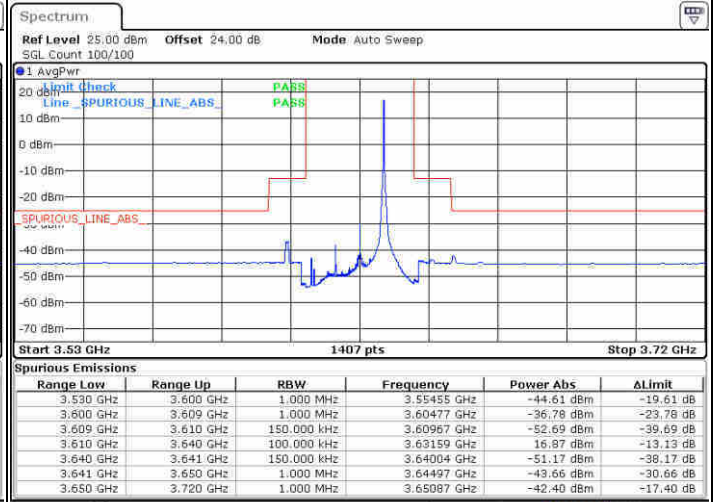

Highest Channel / FullIRB

N/A

Date: 15.FEB.2020 07:40:37

LTE Band 48 / 15MHz

16QAM

Lowest Channel / 1RB0

Lowest Channel / 1RBmax

Date: 15 FEB 2020 06:24:54

Date: 15 FEB 2020 06:25:56

Lowest Channel / FullIRB

N/A

Date: 15 FEB 2020 06:26:55

LTE Band 48 / 15MHz

16QAM

Middle Channel / 1RB0

Middle Channel / 1RBmax

Date: 15.FEB.2020 06:42:44

Date: 15.FEB.2020 06:44:45

Middle Channel / FullIRB

N/A

Date: 15.FEB.2020 06:47:33

LTE Band 48 / 15MHz

16QAM

Highest Channel / 1RB0

Highest Channel / 1RBmax

Date: 15 FEB 2020 06:58:12

Date: 15 FEB 2020 07:00:49

Highest Channel / FullIRB

N/A

Date: 15 FEB 2020 07:02:47

LTE Band 48 / 20MHz

16QAM