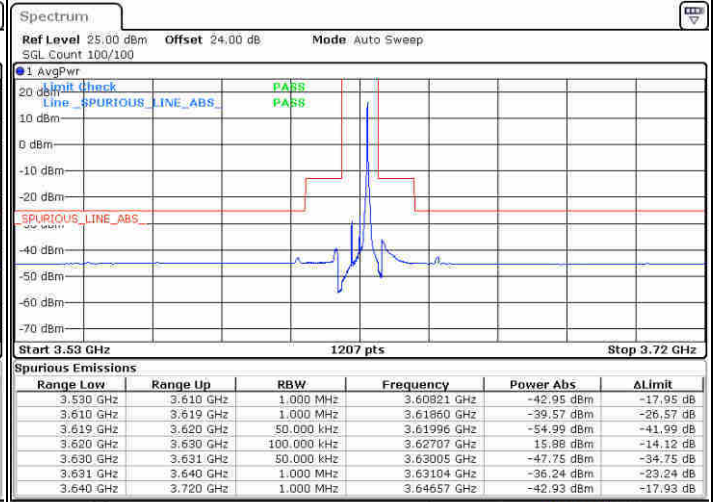

Date: 14.FEB.2020 03:04:25

Conducted Band Edge

LTE Band 48 / 5MHz

QPSK

Middle Channel / 1RB0

Middle Channel / 1RBmax

Date: 14.FEB 2020 06:35:54

Date: 14.FEB 2020 06:38:50

Middle Channel / FullIRB

N/A

Date: 14.FEB 2020 06:41:00

LTE Band 48 / 5MHz

QPSK

Highest Channel / 1RB0

Highest Channel / 1RBmax

Date: 14.FEB 2020 07:14:28

Date: 14.FEB 2020 07:16:47

Highest Channel / FullIRB

N/A

Date: 14.FEB 2020 07:19:46

LTE Band 48 / 10MHz

QPSK

Lowest Channel / 1RB0

Lowest Channel / 1RBmax