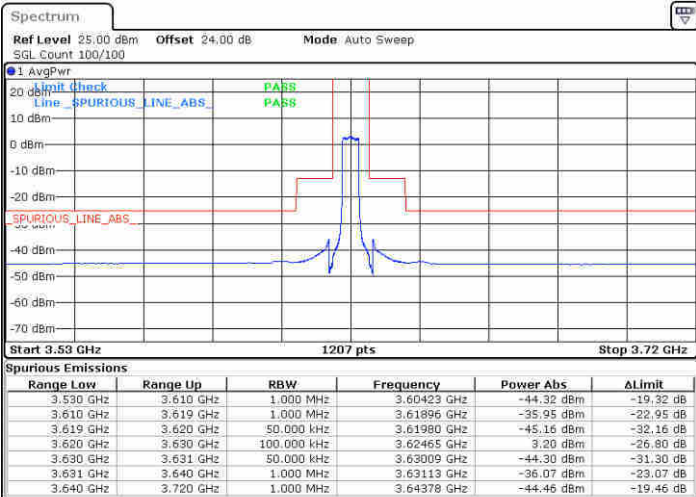

Date: 14.FEB 2020 03:23:30

LTE Band 48 / 5MHz

64QAM

Lowest Channel / 1RB0

Lowest Channel / 1RBmax

Date: 14.FEB 2020 06:15:08

Date: 14.FEB 2020 06:17:39

Lowest Channel / FullIRB

N/A

Date: 14.FEB 2020 06:25:57

LTE Band 48 / 5MHz

64QAM

Middle Channel / 1RB0

Middle Channel / 1RBmax

Date: 14.FEB 2020 07:05:38

Date: 14.FEB 2020 07:07:38

Middle Channel / FullIRB

N/A

Date: 14.FEB 2020 07:09:54

LTE Band 48 / 5MHz

64QAM

Highest Channel / 1RB0

Highest Channel / 1RBmax

Date: 14.FEB 2020 07:43:46

Date: 14.FEB 2020 07:47:17

Highest Channel / FullIRB

N/A

Date: 14.FEB 2020 07:50:29

LTE Band 48 / 10MHz

64QAM

Lowest Channel / 1RB0

Lowest Channel / 1RBmax