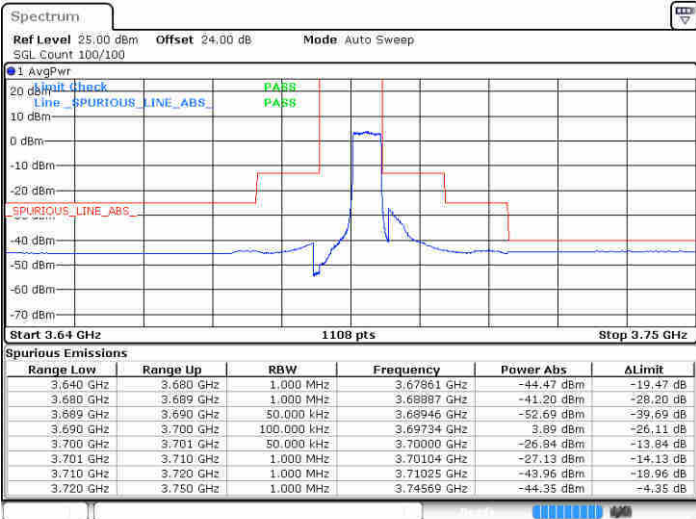

N/A

Date: 14.FEB 2020 06:25:57

LTE Band 48 / 5MHz

64QAM

Middle Channel / 1RB0

Middle Channel / 1RBmax

Date: 14.FEB 2020 07:05:38

Date: 14.FEB 2020 07:07:38

Middle Channel / FullIRB

N/A

Date: 14.FEB 2020 07:09:54

LTE Band 48 / 5MHz

64QAM

Highest Channel / 1RB0

Highest Channel / 1RBmax

Date: 14.FEB 2020 07:43:46

Date: 14.FEB 2020 07:47:17

Highest Channel / FullIRB

N/A

Date: 14.FEB 2020 07:50:29

LTE Band 48 / 10MHz

64QAM

Lowest Channel / 1RB0

Lowest Channel / 1RBmax