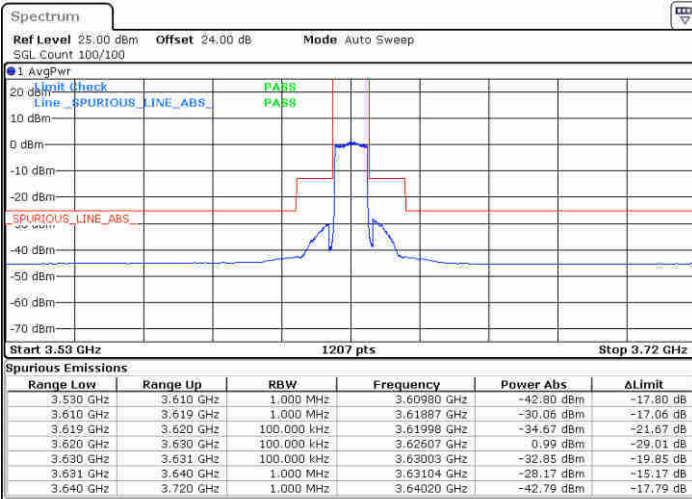

LTE Band 48 / 10MHz

16QAM

Lowest Channel / 1RB0

Lowest Channel / 1RBmax

Date: 15.FEB.2020 07:12:41

Date: 15.FEB.2020 07:13:30

Lowest Channel / FullIRB

N/A

Date: 15.FEB.2020 07:14:22

LTE Band 48 / 10MHz

16QAM

MiddleChannel / 1RB0

Middle Channel / 1RBmax

Date: 15.FEB.2020 07:21:39

Date: 15.FEB.2020 07:23:50

Middle Channel / FullIRB

N/A

Date: 15.FEB.2020 07:25:54

LTE Band 48 / 10MHz

16QAM

Highest Channel / 1RB0

Highest Channel / 1RBmax

Date: 15.FEB.2020 07:37:08

Date: 15.FEB.2020 07:39:00