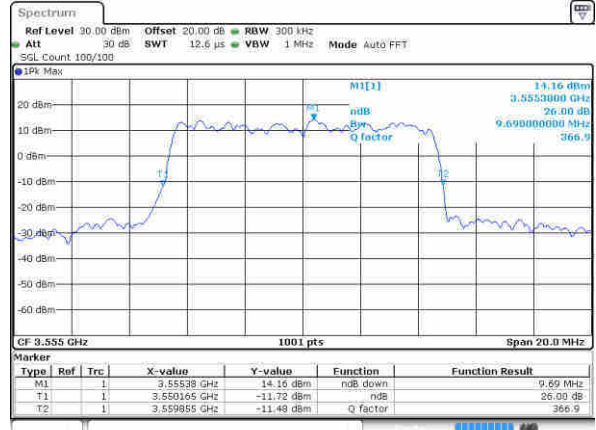

LTE Band 48

Lowest Channel / 5MHz / 64QAM

Date: 14 FEB 2020 06:28:31

Lowest Channel / 10MHz / 64QAM

Date: 16 FEB 2020 03:47:09

Middle Channel / 5MHz / 64QAM

Date: 14 FEB 2020 07:11:31

Middle Channel / 10MHz / 64QAM

Date: 16 FEB 2020 03:50:25

Highest Channel / 5MHz / 64QAM

Date: 14 FEB 2020 07:53:44

Highest Channel / 10MHz / 64QAM

Date: 16 FEB 2020 03:53:47

LTE Band 48

Lowest Channel / 15MHz / 64QAM

Date: 16.FEB.2020 03:57:37