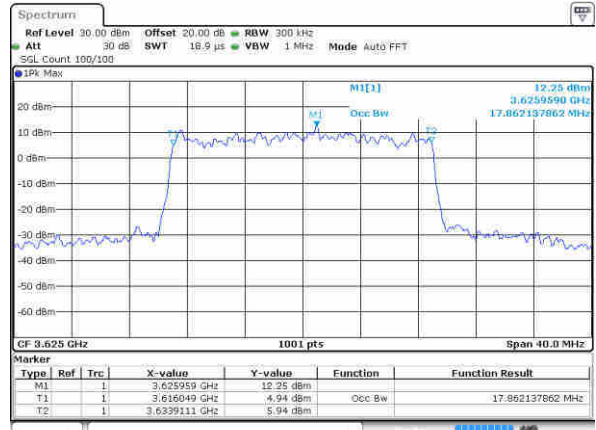

Middle Channel / 20MHz / 64QAM

Date: 14.FEB.2020 04:42:30