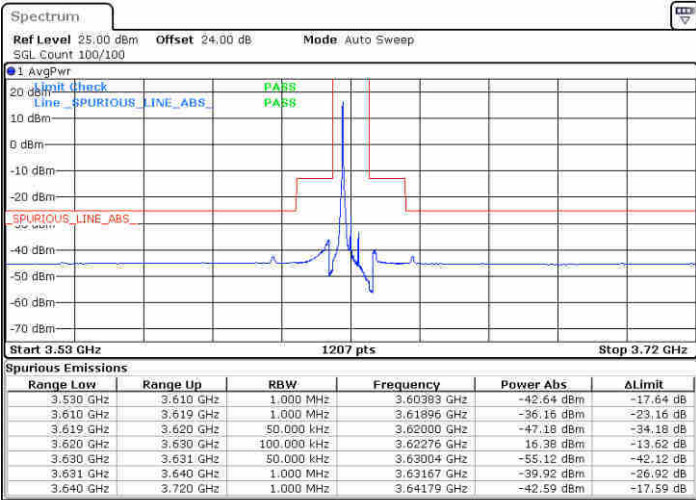

Date: 14.FEB 2020 03:23:30

LTE Band 48 / 5MHz

64QAM

Lowest Channel / 1RB0

Lowest Channel / 1RBmax

Date: 14.FEB 2020 06:15:08

Date: 14.FEB 2020 06:17:39

Lowest Channel / FullIRB

N/A

Date: 14.FEB 2020 06:25:57

LTE Band 48 / 5MHz

64QAM

Middle Channel / 1RB0

Middle Channel / 1RBmax

Date: 14.FEB 2020 07:05:38

Date: 14.FEB 2020 07:07:38

Middle Channel / FullIRB

N/A

Date: 14.FEB 2020 07:09:54

LTE Band 48 / 5MHz

64QAM

Highest Channel / 1RB0

Highest Channel / 1RBmax

Date: 14.FEB 2020 07:43:46

Date: 14.FEB 2020 07:47:17

Highest Channel / FullIRB

N/A

Date: 14.FEB 2020 07:50:29

LTE Band 48 / 10MHz

64QAM

Lowest Channel / 1RB0

Lowest Channel / 1RBmax