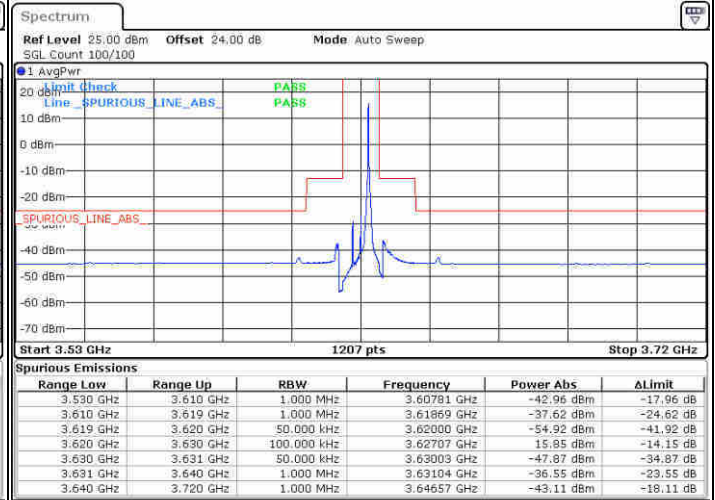

Date: 14.FEB 2020 03:23:30

LTE Band 48 / 5MHz

64QAM

Lowest Channel / 1RB0

Lowest Channel / 1RBmax

Date: 14.FEB 2020 06:15:08

Date: 14.FEB 2020 06:17:39

Lowest Channel / FullIRB

N/A

Date: 14.FEB 2020 06:25:57

LTE Band 48 / 5MHz

64QAM

Middle Channel / 1RB0

Middle Channel / 1RBmax

Date: 14.FEB 2020 07:05:38

Date: 14.FEB 2020 07:07:38

Middle Channel / FullIRB

N/A

Date: 14.FEB 2020 07:09:54

LTE Band 48 / 5MHz

64QAM

Highest Channel / 1RB0

Highest Channel / 1RBmax

Date: 14.FEB 2020 07:43:46

Date: 14.FEB 2020 07:47:17

Highest Channel / FullIRB

N/A

Date: 14.FEB 2020 07:50:29

LTE Band 48 / 10MHz

64QAM

Lowest Channel / 1RB0

Lowest Channel / 1RBmax