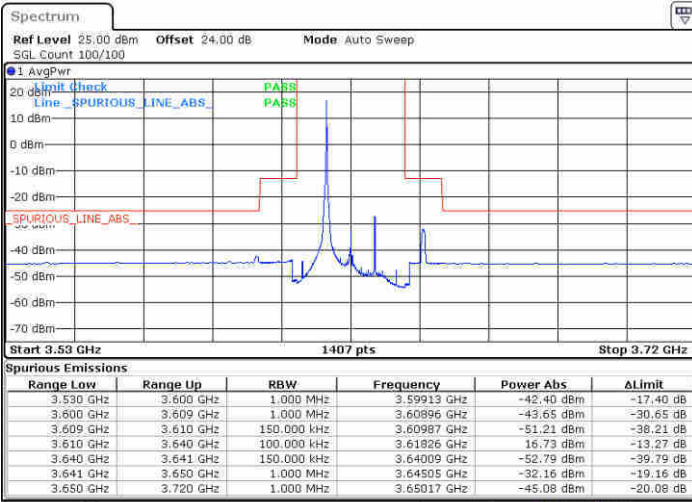

LTE Band 48 / 15MHz

QPSK

Middle Channel / 1RB0

Middle Channel / 1RBmax

Date: 15 FEB 2020 06:37:30