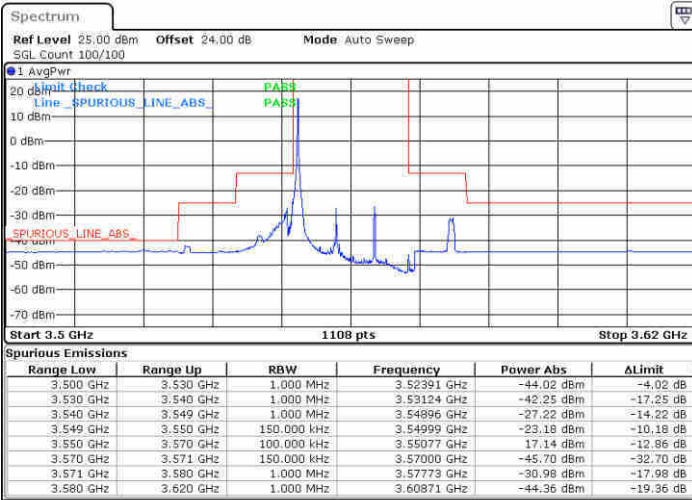

Highest Channel / 1RB0

Highest Channel / 1RBmax

Date: 15.FEB.2020 07:31:49

Date: 15.FEB.2020 07:32:33

Highest Channel / FullIRB

N/A

Date: 15.FEB.2020 07:38:01

LTE Band 48 / 15MHz

QPSK

Lowest Channel / 1RB0

Lowest Channel / 1RBmax

Date: 15.FEB.2020 06:07:16

Date: 15.FEB.2020 06:21:47

Lowest Channel / FullIRB

N/A

Date: 15.FEB.2020 06:23:15