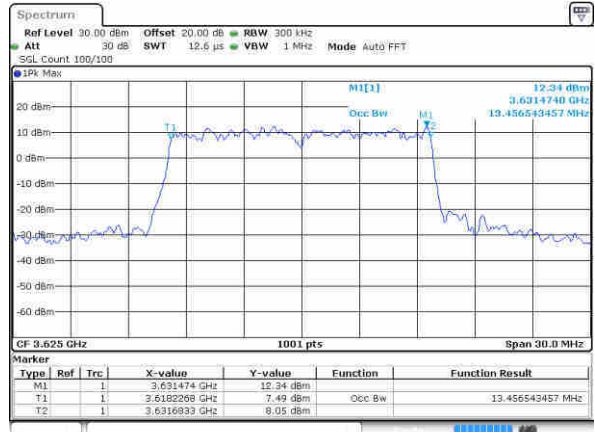

Middle Channel / 15MHz / 16QAM

Date: 16.FEB.2020 03:59:31