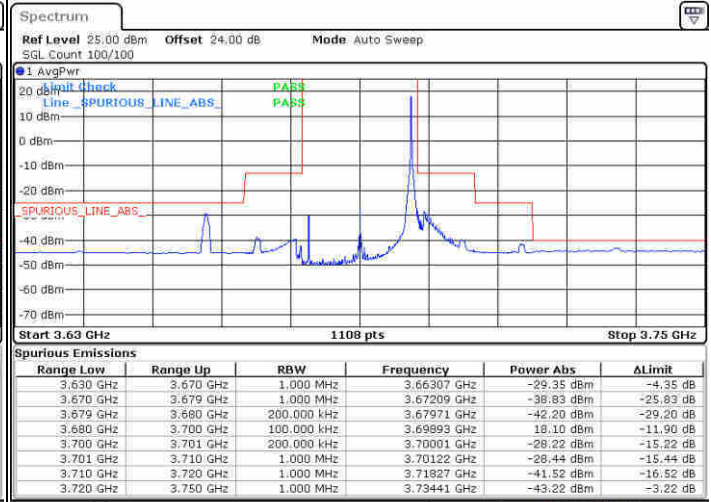

Lowest Channel / FullIRB

N/A

Date: 14.FEB 2020 05:13:58

LTE Band 48 / 20MHz

QPSK

Middle Channel / 1RB0

Middle Channel / 1RBmax

Date: 14.FEB 2020 03:54:07

Date: 14.FEB 2020 03:59:19

Middle Channel / FullIRB

N/A

Date: 14.FEB 2020 04:04:40

LTE Band 48 / 20MHz

QPSK

Highest Channel / 1RB0

Highest Channel / 1RBmax

Date: 14.FEB 2020 03:31:41

Date: 14.FEB 2020 03:33:55

Highest Channel / FullIRB

N/A

Date: 14.FEB 2020 03:27:54

LTE Band 48 / 5MHz

16QAM

Lowest Channel / 1RB0