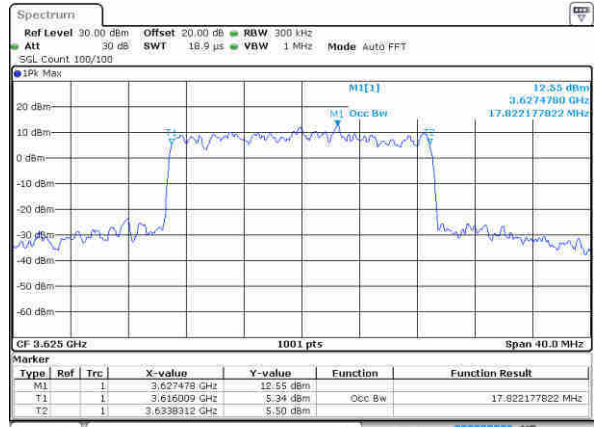

Date: 16.FEB.2020 04:02:41

LTE Band 48

Lowest Channel / 20MHz / QPSK

Date: 14 FEB 2020 05:12:33

Lowest Channel / 20MHz / 16QAM

Date: 14 FEB 2020 05:18:53

Middle Channel / 20MHz / QPSK

Date: 14 FEB 2020 04:08:37

Middle Channel / 20MHz / 16QAM

Date: 14 FEB 2020 04:09:30

Highest Channel / 20MHz / QPSK

Date: 14 FEB 2020 03:28:47

Highest Channel / 20MHz / 16QAM

Date: 14 FEB 2020 03:25:13

LTE Band 48

Lowest Channel / 5MHz / 64QAM