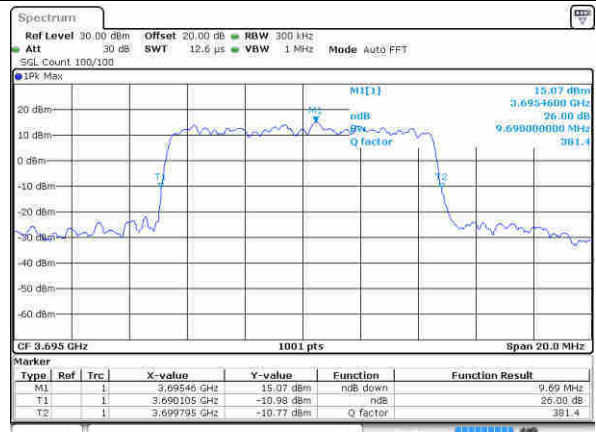

LTE Band 48

Lowest Channel / 5MHz / 64QAM

Date: 14 FEB 2020 06:28:31

Lowest Channel / 10MHz / 64QAM

Date: 16 FEB 2020 03:47:09

Middle Channel / 5MHz / 64QAM

Date: 14 FEB 2020 07:11:31

Middle Channel / 10MHz / 64QAM

Date: 16 FEB 2020 03:50:25

Highest Channel / 5MHz / 64QAM

Date: 14 FEB 2020 07:53:44

Highest Channel / 10MHz / 64QAM

Date: 16 FEB 2020 03:53:47

LTE Band 48

Lowest Channel / 15MHz / 64QAM

Date: 16.FEB.2020 03:57:37