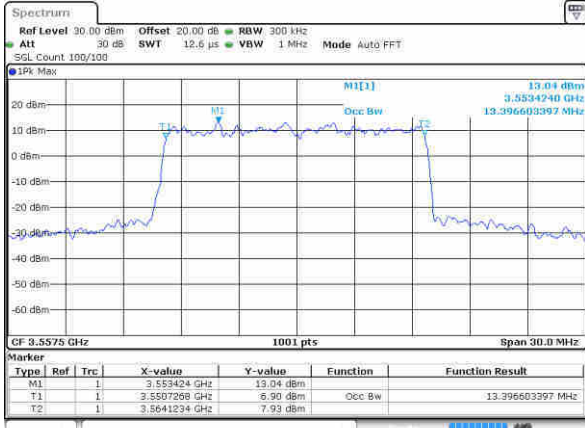

Date: 14 FEB 2020 07:53:34

Highest Channel / 10MHz / 64QAM

Date: 16 FEB 2020 03:53:40

LTE Band 48

Lowest Channel / 15MHz / 64QAM

Date: 16.FEB.2020 03:57:31

Lowest Channel / 20MHz / 64QAM

Date: 14.FEB.2020 05:43:58