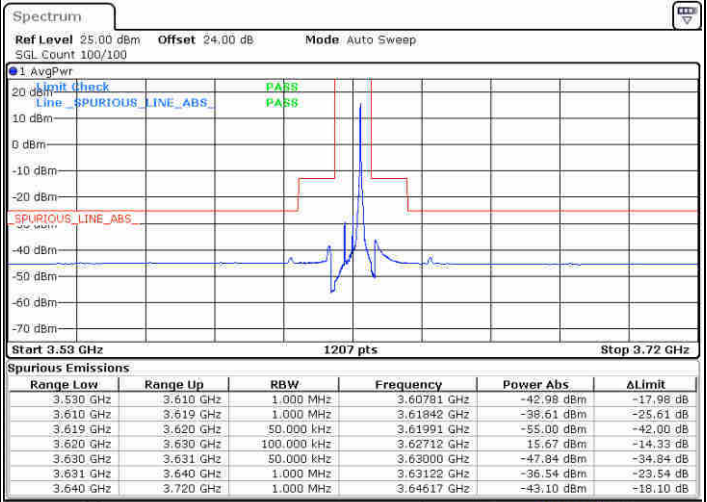

Date: 14.FEB 2020 03:31:41

Date: 14.FEB 2020 03:33:55

Highest Channel / FullIRB

N/A

Date: 14.FEB 2020 03:27:54

LTE Band 48 / 5MHz

16QAM

Lowest Channel / 1RB0

Lowest Channel / 1RBmax

Date: 14.FEB 2020 06:09:46

Date: 14.FEB 2020 06:12:02

Lowest Channel / FullIRB

N/A

Date: 14.FEB 2020 06:03:09

LTE Band 48 / 5MHz

16QAM

Middle Channel / 1RB0

Middle Channel / 1RBmax

Date: 14.FEB 2020 06:59:07

Date: 14.FEB 2020 07:03:18

Middle Channel / FullIRB

N/A

Date: 14.FEB 2020 06:48:33

LTE Band 48 / 5MHz