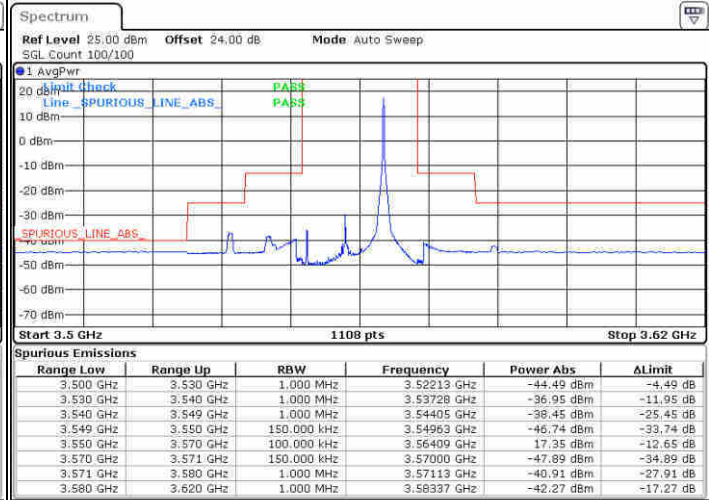

Highest Channel / 1RB0

Highest Channel / 1RBmax

Date: 15.FEB.2020 07:31:49

Date: 15.FEB.2020 07:32:33

Highest Channel / FullIRB

N/A

Date: 15.FEB.2020 07:38:01

LTE Band 48 / 15MHz

QPSK

Lowest Channel / 1RB0

Lowest Channel / 1RBmax

Date: 15.FEB.2020 06:07:16

Date: 15.FEB.2020 06:21:47

Lowest Channel / FullIRB

N/A

Date: 15.FEB.2020 06:23:15