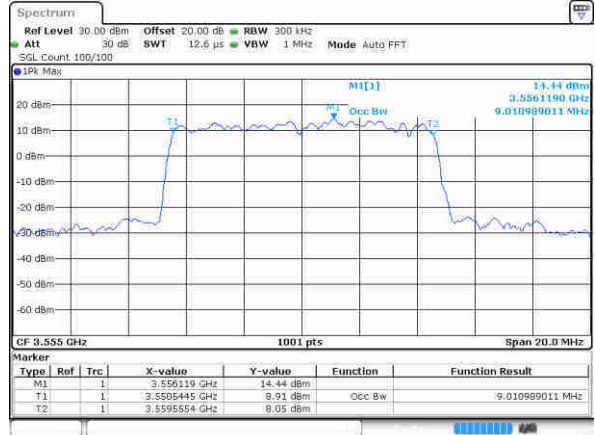

Lowest Channel / 10MHz / 16QAM

Date: 16.FEB.2020 03:45:27