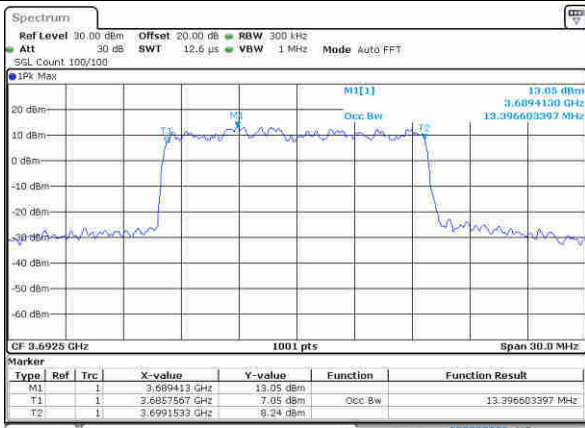

Highest Channel / 15MHz / 64QAM

Date: 16.FEB.2020 04:03:07