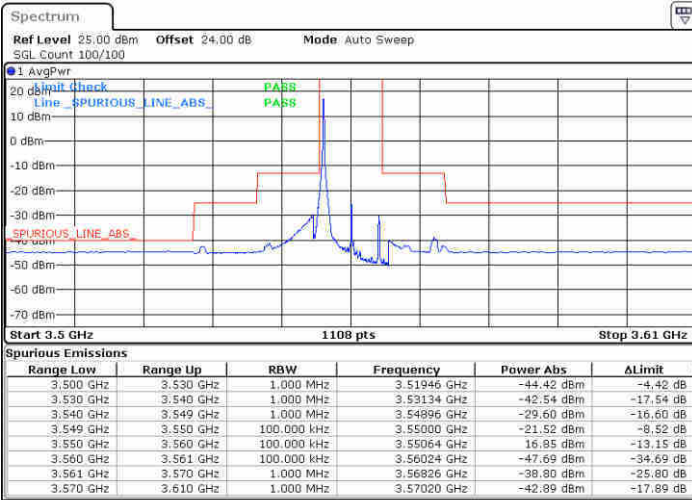

Middle Channel / FullIRB

N/A

Date: 14.FEB 2020 07:09:54

LTE Band 48 / 5MHz

64QAM

Highest Channel / 1RB0

Highest Channel / 1RBmax

Date: 14.FEB 2020 07:43:46

Date: 14.FEB 2020 07:47:17

Highest Channel / FullIRB

N/A

Date: 14.FEB 2020 07:50:29

LTE Band 48 / 10MHz

64QAM

Lowest Channel / 1RB0

Lowest Channel / 1RBmax