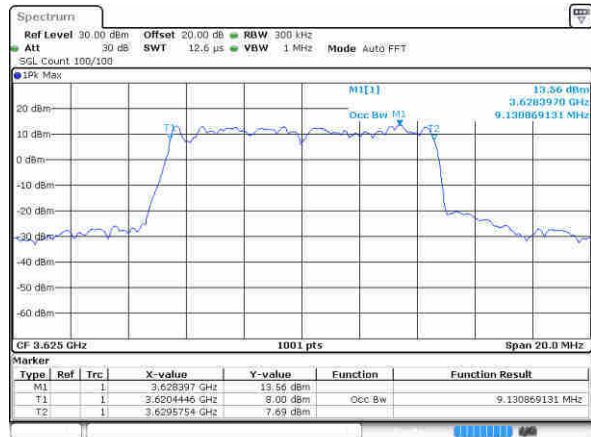

Middle Channel / 20MHz / 16QAM

Date: 14 FEB 2020 04:09:30

Highest Channel / 20MHz / QPSK

Date: 14 FEB 2020 03:28:47

Highest Channel / 20MHz / 16QAM

Date: 14 FEB 2020 03:25:13

LTE Band 48

Lowest Channel / 5MHz / 64QAM

Date: 14 FEB 2020 06:28:21

Lowest Channel / 10MHz / 64QAM

Date: 16 FEB 2020 03:47:02

Middle Channel / 5MHz / 64QAM

Date: 14 FEB 2020 07:11:24

Middle Channel / 10MHz / 64QAM

Date: 16 FEB 2020 03:50:19

Highest Channel / 5MHz / 64QAM

Date: 14 FEB 2020 07:53:34

Highest Channel / 10MHz / 64QAM

Date: 16 FEB 2020 03:53:40

LTE Band 48

Lowest Channel / 15MHz / 64QAM

Date: 16.FEB.2020 03:57:31

Lowest Channel / 20MHz / 64QAM

Date: 14.FEB.2020 05:43:58