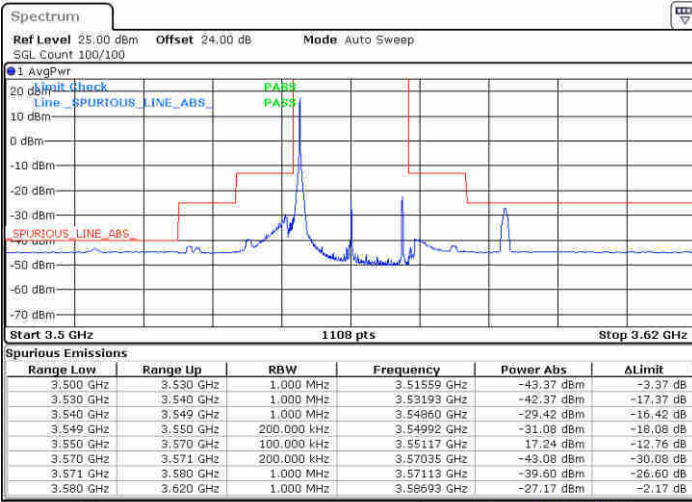

Date: 15 FEB 2020 06:41:07

LTE Band 48 / 15MHz

QPSK

Highest Channel / 1RB0

Highest Channel / 1RBmax

Date: 15.FEB.2020 06:55:13

Date: 15.FEB.2020 06:56:43

Highest Channel / FullIRB

N/A

Date: 15.FEB.2020 06:58:04

LTE Band 48 / 20MHz

QPSK

Lowest Channel / 1RB0

Lowest Channel / 1RBmax

Date: 14.FEB 2020 05:06:31

Date: 14.FEB 2020 05:09:57

Lowest Channel / FullIRB

N/A

Date: 14.FEB 2020 05:13:58

LTE Band 48 / 20MHz

QPSK

Middle Channel / 1RB0

Middle Channel / 1RBmax

Date: 14.FEB 2020 03:54:07