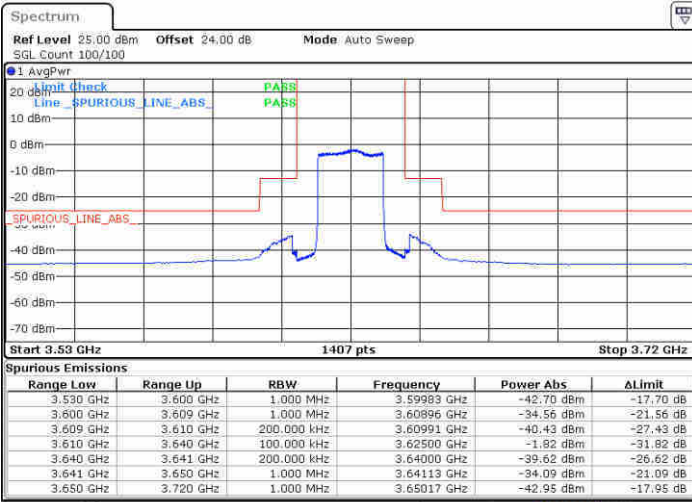

Middle Channel / FullIRB

N/A

Date: 14.FEB 2020 04:12:14