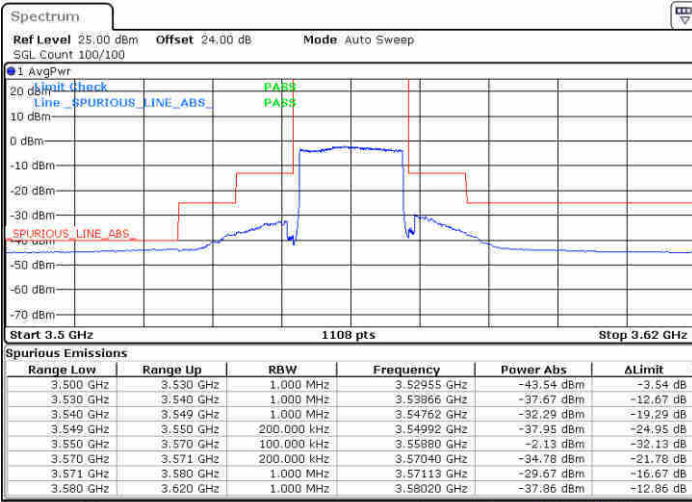

Highest Channel / 1RBmax

Date: 15 FEB 2020 06:58:12

Date: 15 FEB 2020 07:00:49

Highest Channel / FullIRB

N/A

Date: 15 FEB 2020 07:02:47

LTE Band 48 / 20MHz

16QAM

Lowest Channel / 1RB0

Lowest Channel / 1RBmax

Date: 14.FEB 2020 05:20:37

Date: 14.FEB 2020 05:23:33

Lowest Channel / FullIRB

N/A

Date: 14.FEB 2020 05:17:01

LTE Band 48 / 20MHz