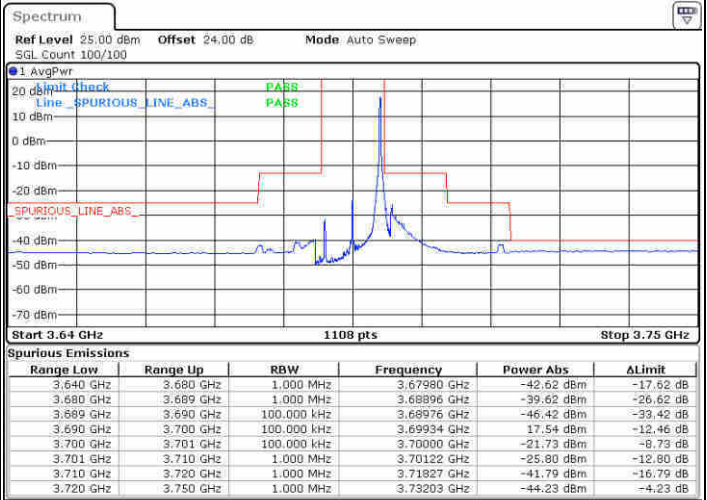

Date: 14.FEB 2020 07:16:47

Highest Channel / FullIRB

N/A

Date: 14.FEB 2020 07:19:46

LTE Band 48 / 10MHz

QPSK

Lowest Channel / 1RB0

Lowest Channel / 1RBmax

Date: 15.FEB.2020 07:10:17

Date: 15.FEB.2020 07:10:58

Lowest Channel / FullIRB

N/A

Date: 15.FEB.2020 07:11:59

LTE Band 48 / 10MHz

QPSK

MiddleChannel / 1RB0

Middle Channel / 1RBmax

Date: 15 FEB 2020 07:19:09

Date: 15 FEB 2020 07:19:55

Middle Channel / FullIRB

N/A

Date: 15 FEB 2020 07:20:53

LTE Band 48 / 10MHz

QPSK

Highest Channel / 1RB0

Highest Channel / 1RBmax

Date: 15.FEB.2020 07:31:49

Date: 15.FEB.2020 07:32:33

Highest Channel / FullIRB

N/A

Date: 15.FEB.2020 07:38:01

LTE Band 48 / 15MHz