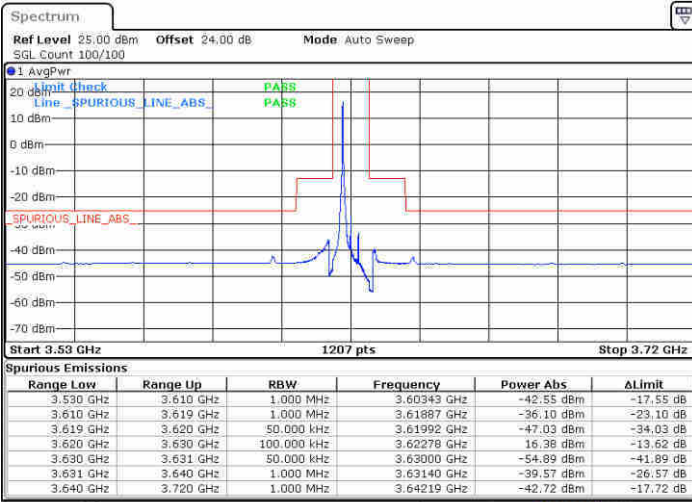

Date: 14.FEB 2020 03:31:41

Date: 14.FEB 2020 03:33:55

Highest Channel / FullIRB

N/A

Date: 14.FEB 2020 03:27:54

LTE Band 48 / 5MHz

16QAM

Lowest Channel / 1RB0

Lowest Channel / 1RBmax

Date: 14.FEB 2020 06:09:46

Date: 14.FEB 2020 06:12:02

Lowest Channel / FullIRB

N/A

Date: 14.FEB 2020 06:03:09

LTE Band 48 / 5MHz

16QAM

Middle Channel / 1RB0

Middle Channel / 1RBmax

Date: 14.FEB 2020 06:59:07

Date: 14.FEB 2020 07:03:18

Middle Channel / FullIRB

N/A

Date: 14.FEB 2020 06:48:33

LTE Band 48 / 5MHz