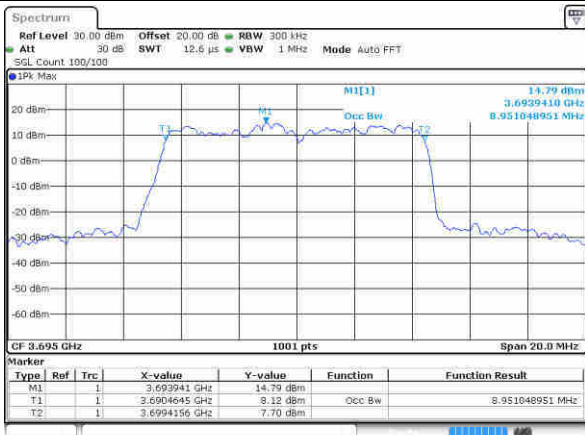

Highest Channel / 10MHz / QPSK

Date: 16.FEB.2020 03:52:26