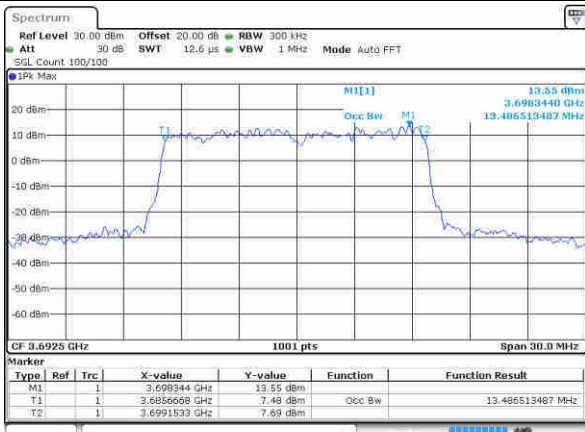

Highest Channel / 15MHz / QPSK

Date: 16.FEB.2020 04:01:49