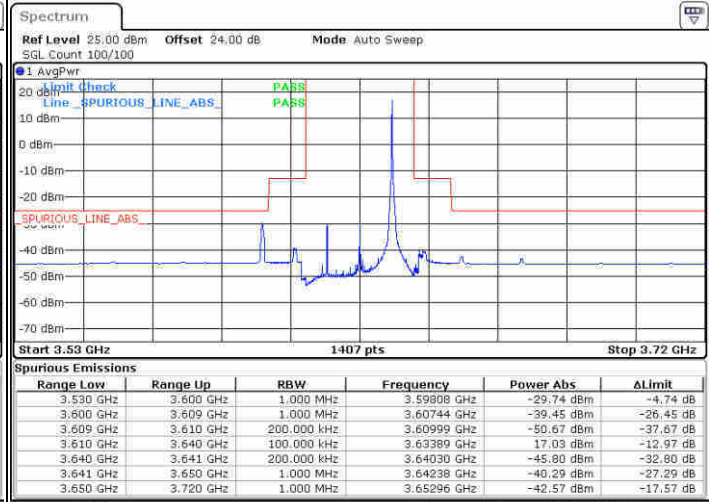

Date: 14.FEB 2020 04:23:30