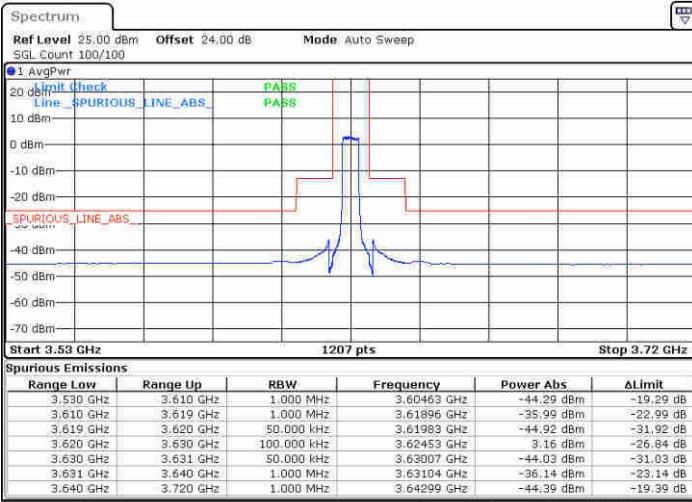

Lowest Channel / 1RBmax

Date: 14.FEB 2020 06:09:46

Date: 14.FEB 2020 06:12:02

Lowest Channel / FullIRB

N/A

Date: 14.FEB 2020 06:03:09

LTE Band 48 / 5MHz

16QAM

Middle Channel / 1RB0

Middle Channel / 1RBmax

Date: 14.FEB 2020 06:59:07

Date: 14.FEB 2020 07:03:18

Middle Channel / FullIRB

N/A

Date: 14.FEB 2020 06:48:33

LTE Band 48 / 5MHz