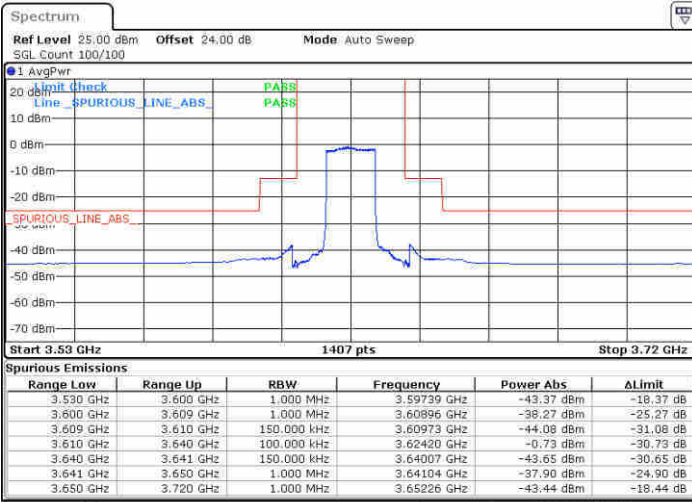

LTE Band 48 / 15MHz

QPSK

Middle Channel / 1RB0

Middle Channel / 1RBmax

Date: 15 FEB 2020 06:37:30

Date: 15 FEB 2020 06:38:56

Middle Channel / FullIRB

N/A

Date: 15 FEB 2020 06:41:07

LTE Band 48 / 15MHz

QPSK

Highest Channel / 1RB0

Highest Channel / 1RBmax

Date: 15.FEB.2020 06:55:13

Date: 15.FEB.2020 06:56:43

Highest Channel / FullIRB