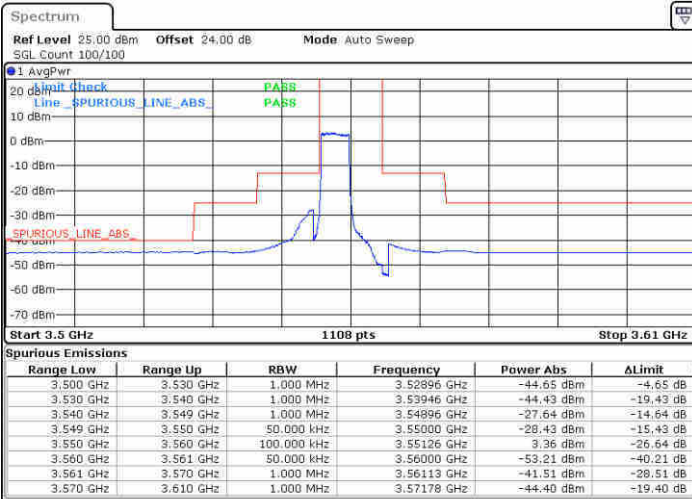

Date: 14.FEB 2020 03:31:41

Date: 14.FEB 2020 03:33:55

Highest Channel / FullIRB

N/A

Date: 14.FEB 2020 03:27:54

LTE Band 48 / 5MHz

16QAM

Lowest Channel / 1RB0

Lowest Channel / 1RBmax

Date: 14.FEB 2020 06:09:46

Date: 14.FEB 2020 06:12:02

Lowest Channel / FullIRB

N/A

Date: 14.FEB 2020 06:03:09

LTE Band 48 / 5MHz

16QAM

Middle Channel / 1RB0

Middle Channel / 1RBmax

Date: 14.FEB 2020 06:59:07

Date: 14.FEB 2020 07:03:18

Middle Channel / FullIRB

N/A

Date: 14.FEB 2020 06:48:33

LTE Band 48 / 5MHz