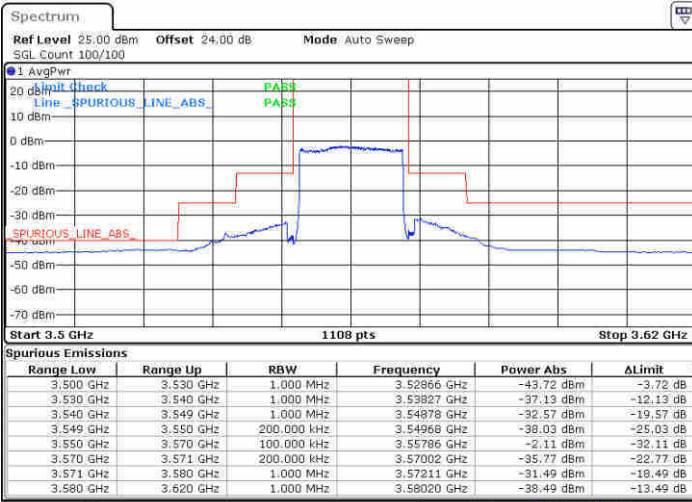

Date: 15 FEB 2020 06:41:07

LTE Band 48 / 15MHz

QPSK

Highest Channel / 1RB0

Highest Channel / 1RBmax

Date: 15.FEB.2020 06:55:13

Date: 15.FEB.2020 06:56:43

Highest Channel / FullIRB

N/A

Date: 15.FEB.2020 06:58:04

LTE Band 48 / 20MHz

QPSK

Lowest Channel / 1RB0

Lowest Channel / 1RBmax

Date: 14.FEB 2020 05:06:31

Date: 14.FEB 2020 05:09:57

Lowest Channel / FullIRB

N/A

Date: 14.FEB 2020 05:13:58

LTE Band 48 / 20MHz

QPSK

Middle Channel / 1RB0

Middle Channel / 1RBmax

Date: 14.FEB 2020 03:54:07