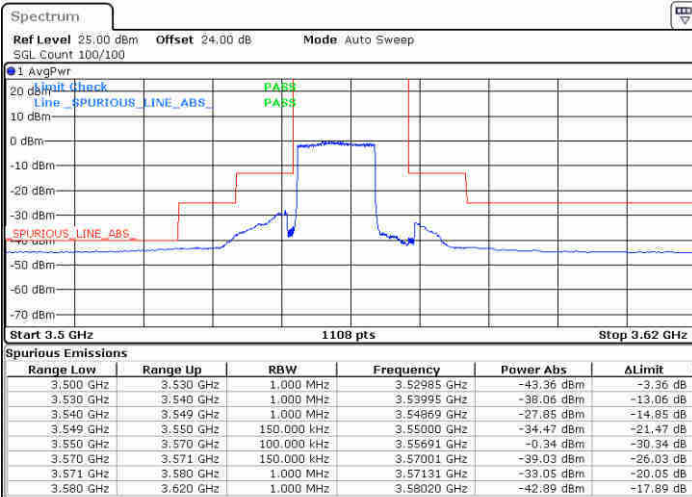

N/A

Date: 15.FEB.2020 07:25:54

LTE Band 48 / 10MHz

16QAM

Highest Channel / 1RB0

Highest Channel / 1RBmax

Date: 15.FEB.2020 07:37:08

Date: 15.FEB.2020 07:39:00

Highest Channel / FullIRB

N/A

Date: 15.FEB.2020 07:40:37

LTE Band 48 / 15MHz

16QAM

Lowest Channel / 1RB0

Lowest Channel / 1RBmax

Date: 15 FEB 2020 06:24:54

Date: 15 FEB 2020 06:25:56

Lowest Channel / FullIRB

N/A

Date: 15 FEB 2020 06:26:55

LTE Band 48 / 15MHz

16QAM

Middle Channel / 1RB0

Middle Channel / 1RBmax