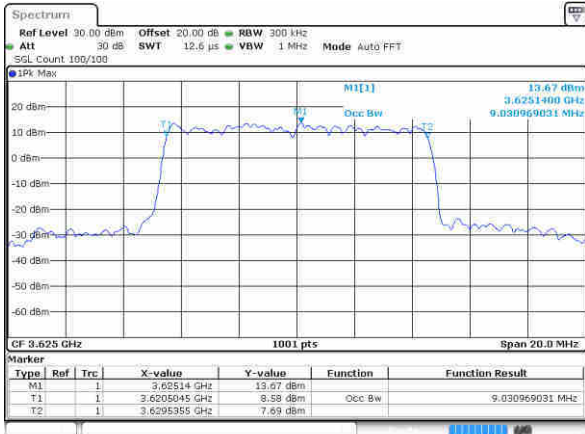

Middle Channel / 10MHz / QPSK

Date: 16.FEB.2020 03:48:25