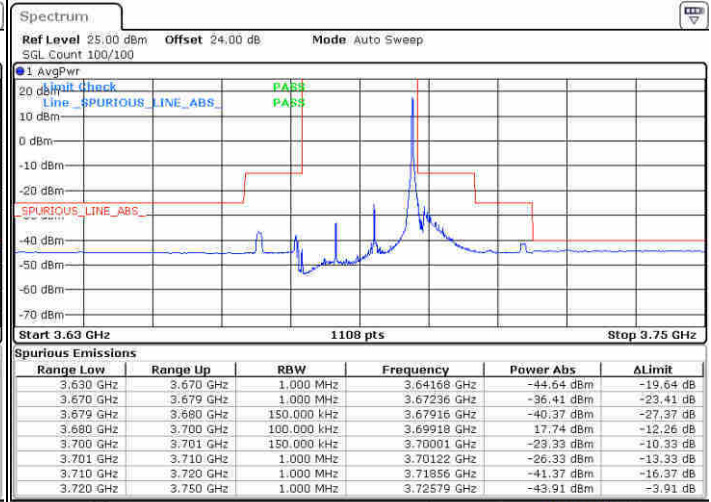

Date: 15 FEB 2020 06:25:56

Lowest Channel / FullIRB

N/A

Date: 15 FEB 2020 06:26:55

LTE Band 48 / 15MHz

16QAM

Middle Channel / 1RB0

Middle Channel / 1RBmax

Date: 15.FEB.2020 06:42:44

Date: 15.FEB.2020 06:44:45

Middle Channel / FullIRB

N/A

Date: 15.FEB.2020 06:47:33

LTE Band 48 / 15MHz

16QAM

Highest Channel / 1RB0

Highest Channel / 1RBmax

Date: 15 FEB 2020 06:58:12

Date: 15 FEB 2020 07:00:49

Highest Channel / FullIRB

N/A

Date: 15 FEB 2020 07:02:47

LTE Band 48 / 20MHz

16QAM