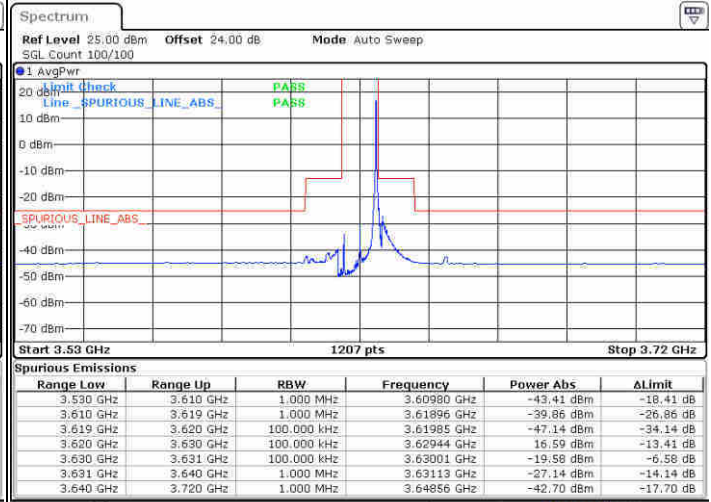

Date: 14.FEB 2020 07:16:47

Highest Channel / FullIRB

N/A

Date: 14.FEB 2020 07:19:46

LTE Band 48 / 10MHz

QPSK

Lowest Channel / 1RB0

Lowest Channel / 1RBmax

Date: 15.FEB.2020 07:10:17

Date: 15.FEB.2020 07:10:58

Lowest Channel / FullIRB

N/A

Date: 15.FEB.2020 07:11:59

LTE Band 48 / 10MHz

QPSK

MiddleChannel / 1RB0

Middle Channel / 1RBmax

Date: 15 FEB 2020 07:19:09

Date: 15 FEB 2020 07:19:55

Middle Channel / FullIRB

N/A

Date: 15 FEB 2020 07:20:53

LTE Band 48 / 10MHz

QPSK

Highest Channel / 1RB0

Highest Channel / 1RBmax

Date: 15.FEB.2020 07:31:49

Date: 15.FEB.2020 07:32:33

Highest Channel / FullIRB

N/A

Date: 15.FEB.2020 07:38:01

LTE Band 48 / 15MHz