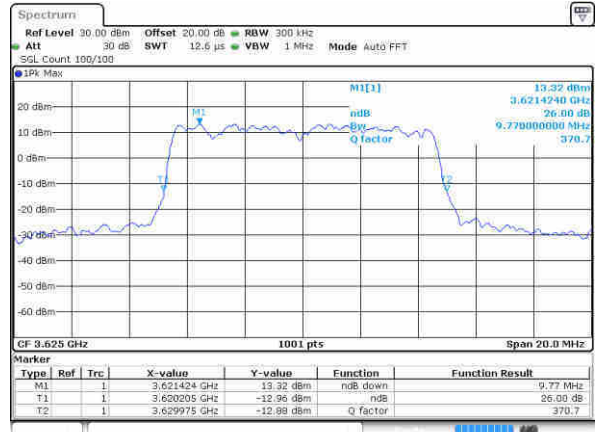

LTE Band 48

Lowest Channel / 5MHz / 64QAM

Date: 14 FEB 2020 06:28:31

Lowest Channel / 10MHz / 64QAM

Date: 16 FEB 2020 03:47:09

Middle Channel / 5MHz / 64QAM

Date: 14 FEB 2020 07:11:31

Middle Channel / 10MHz / 64QAM

Date: 16 FEB 2020 03:50:25

Highest Channel / 5MHz / 64QAM

Date: 14 FEB 2020 07:53:44

Highest Channel / 10MHz / 64QAM

Date: 16 FEB 2020 03:53:47

LTE Band 48

Lowest Channel / 15MHz / 64QAM

Date: 16.FEB.2020 03:57:37