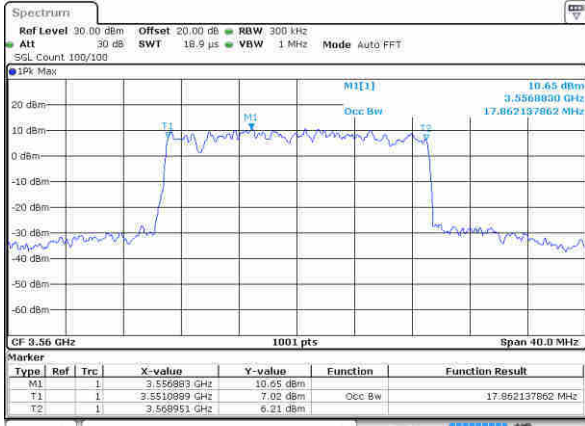

LTE Band 48

Lowest Channel / 20MHz / QPSK

Date: 14 FEB 2020 05:12:33