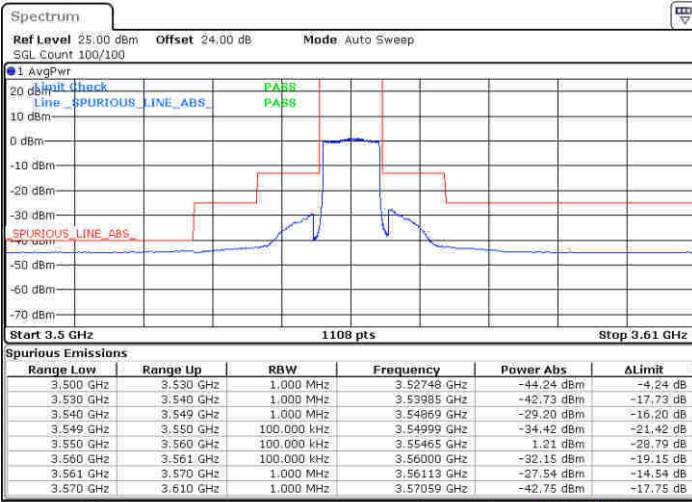

LTE Band 48 / 10MHz

16QAM

Lowest Channel / 1RB0

Lowest Channel / 1RBmax

Date: 15.FEB.2020 07:12:41

Date: 15.FEB.2020 07:13:30

Lowest Channel / FullIRB

N/A