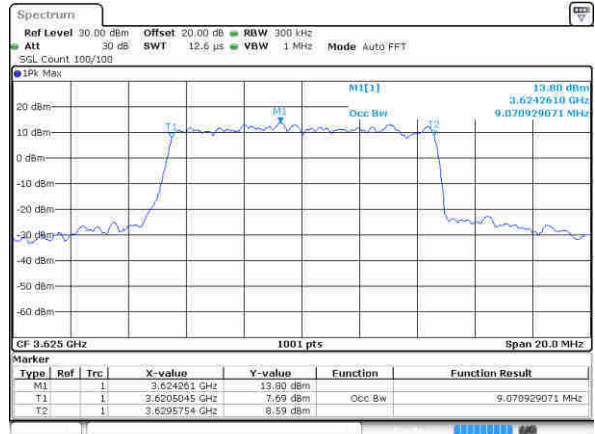

Middle Channel / 10MHz / 16QAM

Date: 16.FEB.2020 03:50:08