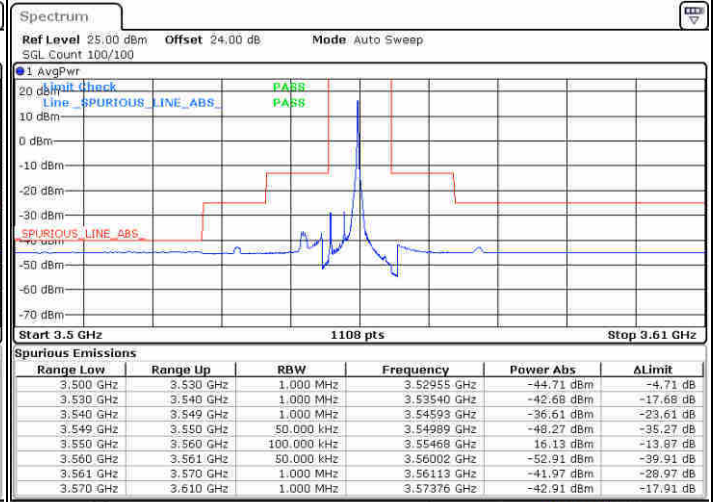

Date: 14.FEB 2020 03:59:19

Middle Channel / FullIRB

N/A

Date: 14.FEB 2020 04:04:40

LTE Band 48 / 20MHz

QPSK

Highest Channel / 1RB0

Highest Channel / 1RBmax

Date: 14.FEB 2020 03:31:41

Date: 14.FEB 2020 03:33:55

Highest Channel / FullIRB

N/A

Date: 14.FEB 2020 03:27:54

LTE Band 48 / 5MHz

16QAM

Lowest Channel / 1RB0

Lowest Channel / 1RBmax

Date: 14.FEB 2020 06:09:46

Date: 14.FEB 2020 06:12:02

Lowest Channel / FullIRB

N/A

Date: 14.FEB 2020 06:03:09

LTE Band 48 / 5MHz

16QAM