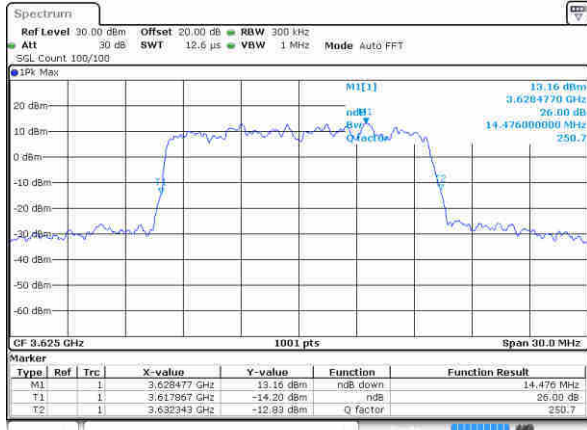

Middle Channel / 15MHz / 64QAM

Date: 16.FEB.2020 04:00:30