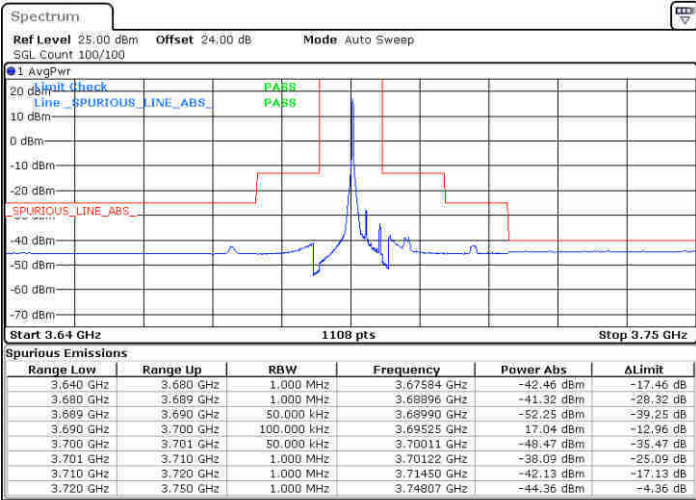

Middle Channel / FullIRB

N/A

Date: 14.FEB 2020 07:09:54

LTE Band 48 / 5MHz

64QAM

Highest Channel / 1RB0

Highest Channel / 1RBmax

Date: 14.FEB 2020 07:43:46

Date: 14.FEB 2020 07:47:17

Highest Channel / FullIRB

N/A

Date: 14.FEB 2020 07:50:29

LTE Band 48 / 10MHz

64QAM

Lowest Channel / 1RB0

Lowest Channel / 1RBmax