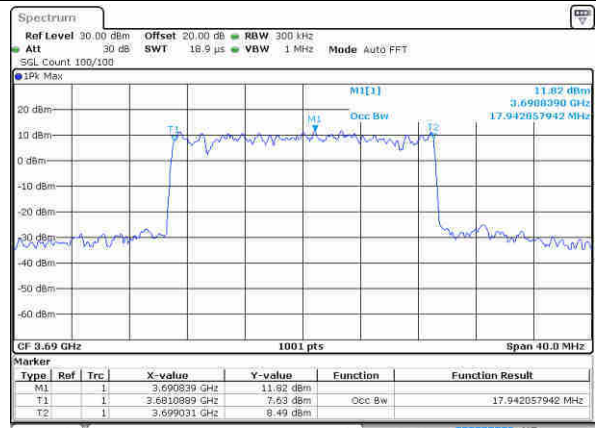

Date: 14.FEB.2020 03:04:25

Conducted Band Edge

LTE Band 48 / 5MHz

QPSK

Middle Channel / 1RB0

Middle Channel / 1RBmax

Date: 14.FEB 2020 06:35:54

Date: 14.FEB 2020 06:38:50