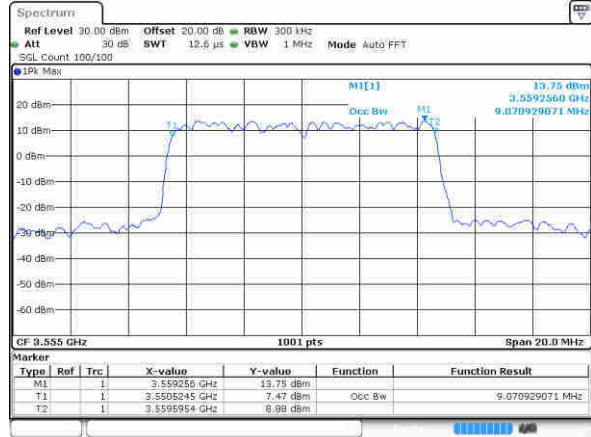

Lowest Channel / 10MHz / 64QAM

Date: 16 FEB 2020 03:47:02