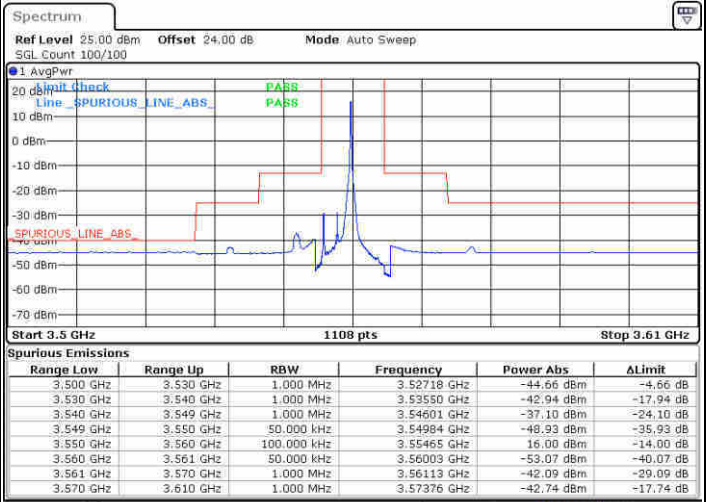

LTE Band 48 / 20MHz

16QAM

Highest Channel / 1RB0

Highest Channel / 1RBmax

Date: 14.FEB 2020 03:15:42

Date: 14.FEB 2020 03:17:46

Highest Channel / FullIRB

N/A

Date: 14.FEB 2020 03:23:30

LTE Band 48 / 5MHz

64QAM

Lowest Channel / 1RB0

Lowest Channel / 1RBmax

Date: 14.FEB 2020 06:15:08

Date: 14.FEB 2020 06:17:39

Lowest Channel / FullIRB

N/A

Date: 14.FEB 2020 06:25:57

LTE Band 48 / 5MHz

64QAM

Middle Channel / 1RB0

Middle Channel / 1RBmax

Date: 14.FEB 2020 07:05:38

Date: 14.FEB 2020 07:07:38