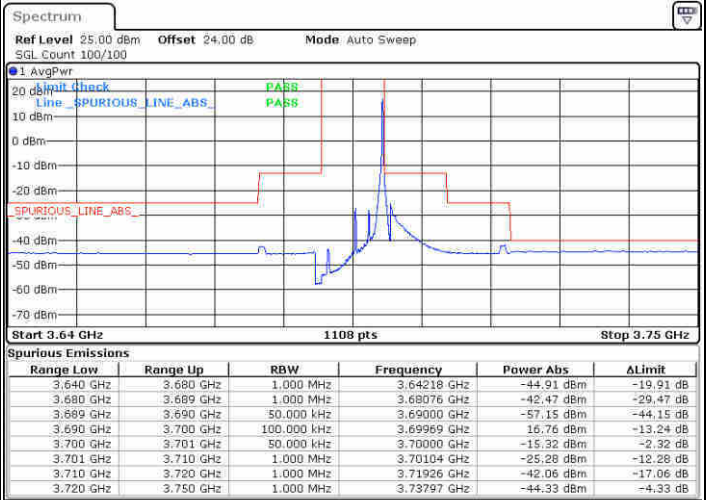

Middle Channel / FullIRB

N/A

Date: 14.FEB 2020 07:09:54

LTE Band 48 / 5MHz

64QAM

Highest Channel / 1RB0

Highest Channel / 1RBmax

Date: 14.FEB 2020 07:43:46

Date: 14.FEB 2020 07:47:17

Highest Channel / FullIRB

N/A

Date: 14.FEB 2020 07:50:29

LTE Band 48 / 10MHz

64QAM

Lowest Channel / 1RB0

Lowest Channel / 1RBmax