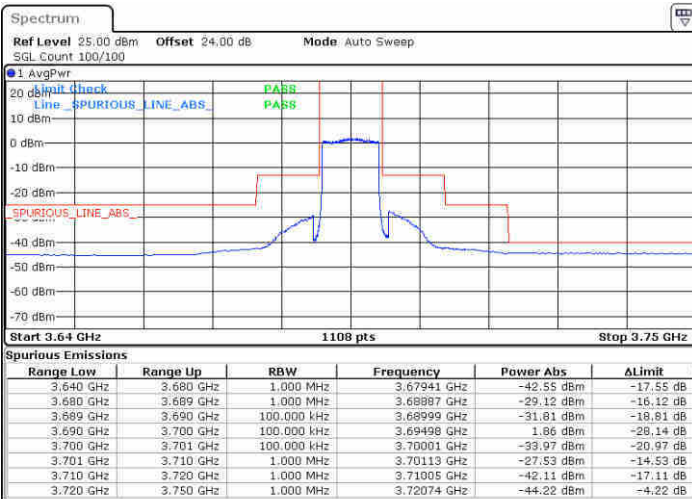

N/A

Date: 15.FEB.2020 07:25:54

LTE Band 48 / 10MHz

16QAM

Highest Channel / 1RB0

Highest Channel / 1RBmax

Date: 15.FEB.2020 07:37:08

Date: 15.FEB.2020 07:39:00

Highest Channel / FullIRB

N/A

Date: 15.FEB.2020 07:40:37

LTE Band 48 / 15MHz

16QAM

Lowest Channel / 1RB0

Lowest Channel / 1RBmax

Date: 15 FEB 2020 06:24:54