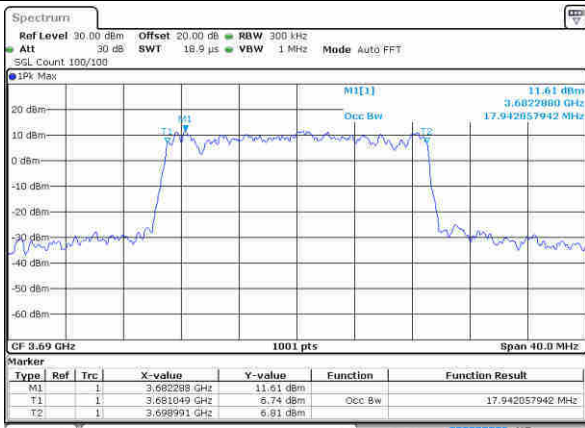

Date: 16.FEB.2020 04:02:41

LTE Band 48

Lowest Channel / 20MHz / QPSK

Date: 14 FEB 2020 05:12:33

Lowest Channel / 20MHz / 16QAM

Date: 14 FEB 2020 05:18:53

Middle Channel / 20MHz / QPSK

Date: 14 FEB 2020 04:08:37

Middle Channel / 20MHz / 16QAM

Date: 14 FEB 2020 04:09:30

Highest Channel / 20MHz / QPSK

Date: 14 FEB 2020 03:28:47

Highest Channel / 20MHz / 16QAM

Date: 14 FEB 2020 03:25:13

LTE Band 48

Lowest Channel / 5MHz / 64QAM