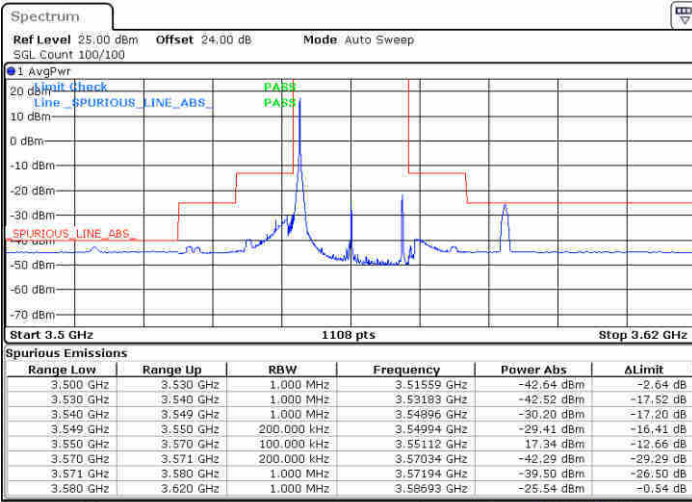

Date: 15.FEB.2020 06:42:44

Date: 15.FEB.2020 06:44:45

Middle Channel / FullIRB

N/A

Date: 15.FEB.2020 06:47:33

LTE Band 48 / 15MHz

16QAM

Highest Channel / 1RB0

Highest Channel / 1RBmax

Date: 15 FEB 2020 06:58:12

Date: 15 FEB 2020 07:00:49

Highest Channel / FullIRB

N/A

Date: 15 FEB 2020 07:02:47

LTE Band 48 / 20MHz

16QAM

Lowest Channel / 1RB0

Lowest Channel / 1RBmax

Date: 14.FEB 2020 05:20:37

Date: 14.FEB 2020 05:23:33

Lowest Channel / FullIRB

N/A

Date: 14.FEB 2020 05:17:01

LTE Band 48 / 20MHz