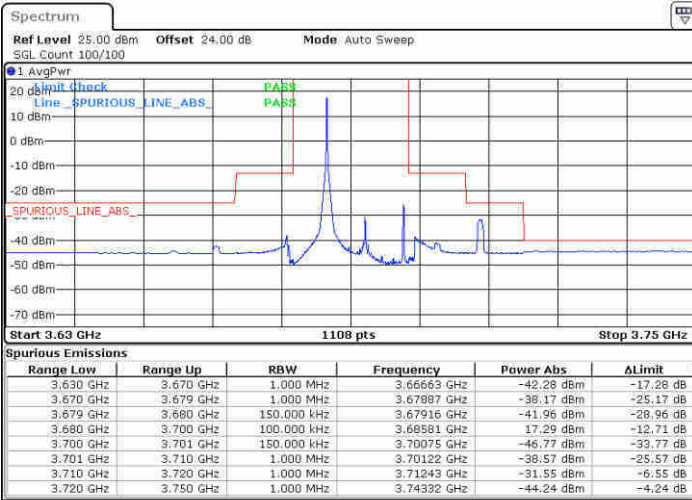

Date: 15 FEB 2020 06:41:07

LTE Band 48 / 15MHz

QPSK

Highest Channel / 1RB0

Highest Channel / 1RBmax

Date: 15.FEB.2020 06:55:13

Date: 15.FEB.2020 06:56:43

Highest Channel / FullIRB

N/A

Date: 15.FEB.2020 06:58:04

LTE Band 48 / 20MHz

QPSK

Lowest Channel / 1RB0

Lowest Channel / 1RBmax

Date: 14.FEB 2020 05:06:31

Date: 14.FEB 2020 05:09:57