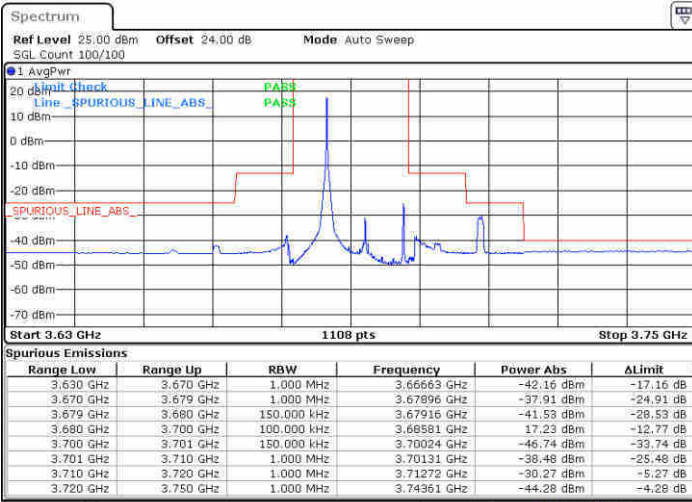

Date: 15 FEB 2020 06:25:56

Lowest Channel / FullIRB

N/A

Date: 15 FEB 2020 06:26:55

LTE Band 48 / 15MHz

16QAM

Middle Channel / 1RB0

Middle Channel / 1RBmax

Date: 15.FEB.2020 06:42:44

Date: 15.FEB.2020 06:44:45

Middle Channel / FullIRB

N/A

Date: 15.FEB.2020 06:47:33

LTE Band 48 / 15MHz

16QAM

Highest Channel / 1RB0

Highest Channel / 1RBmax

Date: 15 FEB 2020 06:58:12

Date: 15 FEB 2020 07:00:49

Highest Channel / FullIRB

N/A

Date: 15 FEB 2020 07:02:47

LTE Band 48 / 20MHz

16QAM