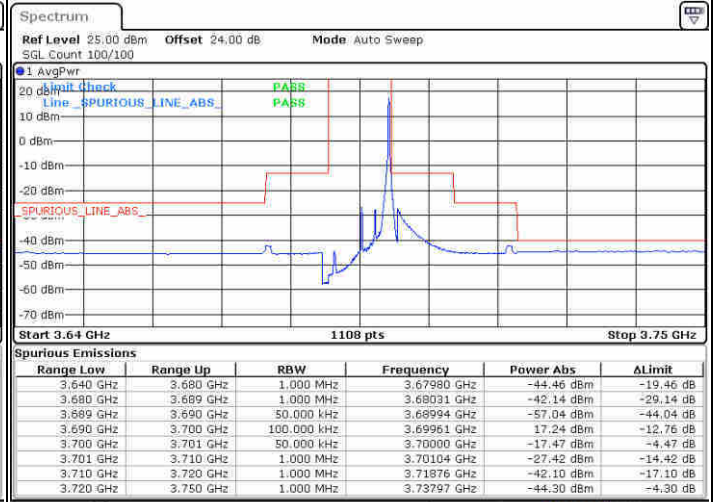

Middle Channel / FullIRB

N/A

Date: 14.FEB 2020 06:41:00

LTE Band 48 / 5MHz

QPSK

Highest Channel / 1RB0

Highest Channel / 1RBmax

Date: 14.FEB 2020 07:14:28

Date: 14.FEB 2020 07:16:47

Highest Channel / FullIRB

N/A

Date: 14.FEB 2020 07:19:46

LTE Band 48 / 10MHz

QPSK

Lowest Channel / 1RB0

Lowest Channel / 1RBmax