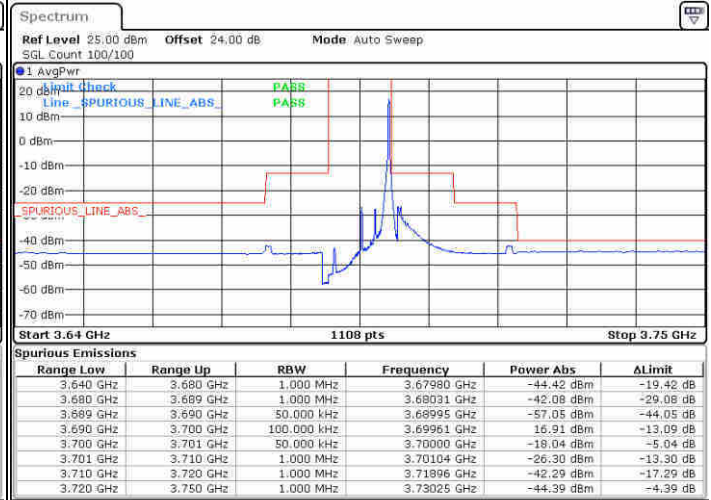

Date: 14.FEB 2020 07:32:53