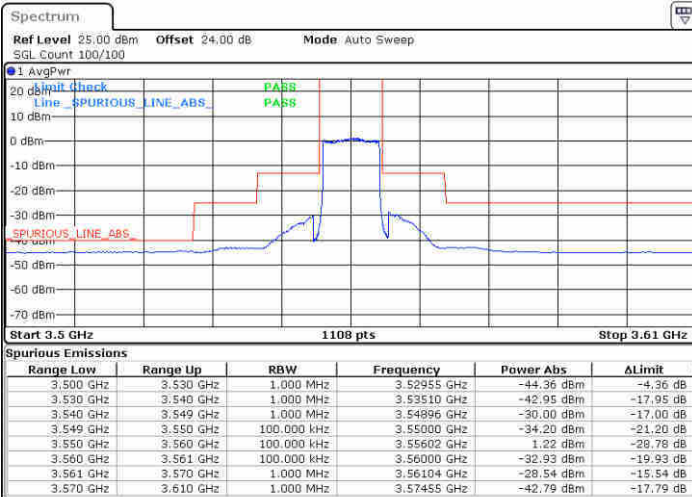

Middle Channel / FullIRB

N/A

Date: 14.FEB 2020 06:41:00

LTE Band 48 / 5MHz

QPSK

Highest Channel / 1RB0

Highest Channel / 1RBmax

Date: 14.FEB 2020 07:14:28

Date: 14.FEB 2020 07:16:47

Highest Channel / FullIRB

N/A

Date: 14.FEB 2020 07:19:46

LTE Band 48 / 10MHz

QPSK

Lowest Channel / 1RB0

Lowest Channel / 1RBmax

Date: 15.FEB.2020 07:10:17

Date: 15.FEB.2020 07:10:58

Lowest Channel / FullIRB

N/A

Date: 15.FEB.2020 07:11:59

LTE Band 48 / 10MHz

QPSK

MiddleChannel / 1RB0