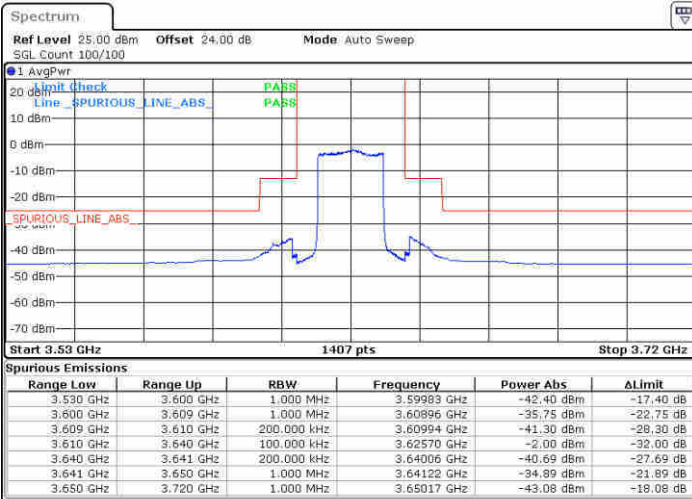

N/A

Date: 15.FEB.2020 06:58:04

LTE Band 48 / 20MHz

QPSK

Lowest Channel / 1RB0

Lowest Channel / 1RBmax

Date: 14.FEB 2020 05:06:31

Date: 14.FEB 2020 05:09:57

Lowest Channel / FullIRB

N/A

Date: 14.FEB 2020 05:13:58

LTE Band 48 / 20MHz

QPSK

Middle Channel / 1RB0

Middle Channel / 1RBmax

Date: 14.FEB 2020 03:54:07

Date: 14.FEB 2020 03:59:19

Middle Channel / FullIRB

N/A

Date: 14.FEB 2020 04:04:40

LTE Band 48 / 20MHz

QPSK

Highest Channel / 1RB0

Highest Channel / 1RBmax