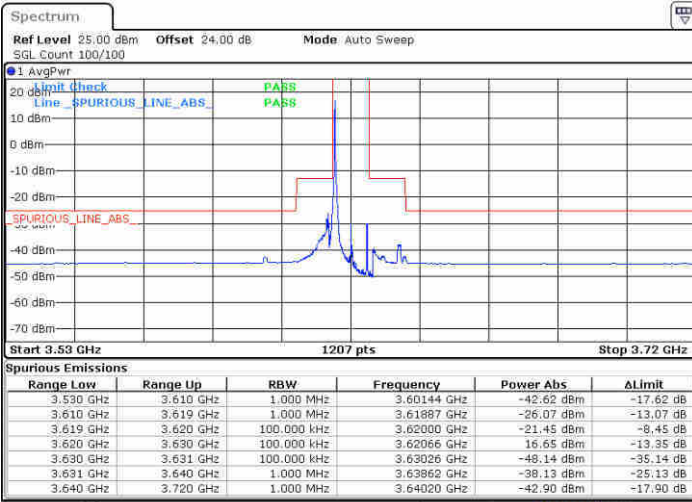

LTE Band 48 / 10MHz

16QAM

Lowest Channel / 1RB0

Lowest Channel / 1RBmax

Date: 15.FEB.2020 07:12:41

Date: 15.FEB.2020 07:13:30

Lowest Channel / FullIRB

N/A

Date: 15.FEB.2020 07:14:22

LTE Band 48 / 10MHz

16QAM

MiddleChannel / 1RB0

Middle Channel / 1RBmax

Date: 15.FEB.2020 07:21:39

Date: 15.FEB.2020 07:23:50

Middle Channel / FullIRB

N/A

Date: 15.FEB.2020 07:25:54

LTE Band 48 / 10MHz

16QAM

Highest Channel / 1RB0

Highest Channel / 1RBmax

Date: 15.FEB.2020 07:37:08

Date: 15.FEB.2020 07:39:00