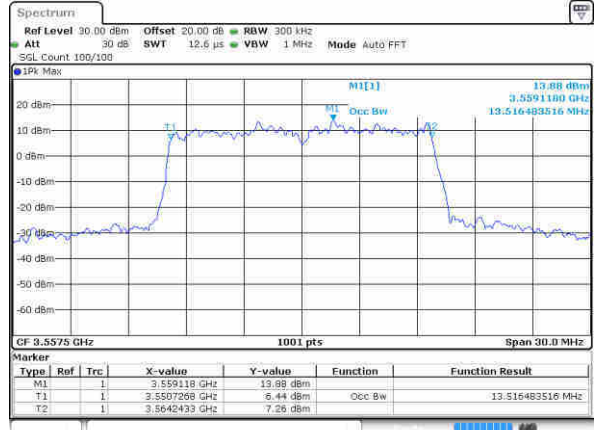

Highest Channel / 10MHz / QPSK

Date: 16.FEB.2020 03:52:26

Highest Channel / 10MHz / 16QAM

Date: 16.FEB.2020 03:52:48

LTE Band 48

Lowest Channel / 15MHz / QPSK

Date: 16.FEB.2020 03:55:34

Lowest Channel / 15MHz / 16QAM