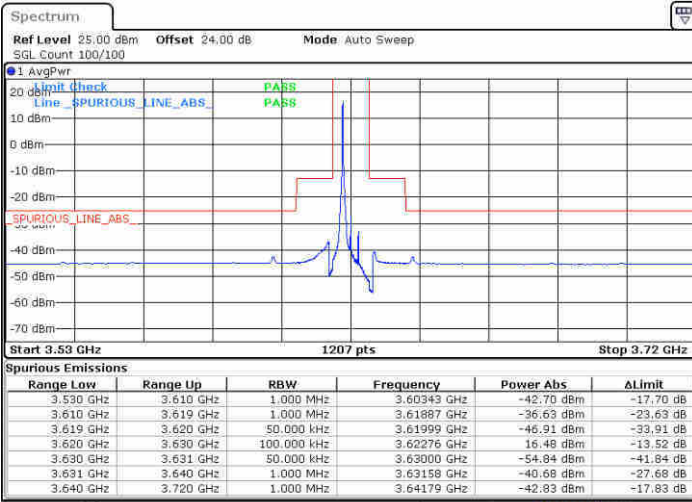

Date: 14.FEB.2020 03:04:25

Conducted Band Edge

LTE Band 48 / 5MHz

QPSK

Middle Channel / 1RB0

Middle Channel / 1RBmax

Date: 14.FEB 2020 06:35:54

Date: 14.FEB 2020 06:38:50

Middle Channel / FullIRB

N/A

Date: 14.FEB 2020 06:41:00

LTE Band 48 / 5MHz

QPSK

Highest Channel / 1RB0

Highest Channel / 1RBmax

Date: 14.FEB 2020 07:14:28