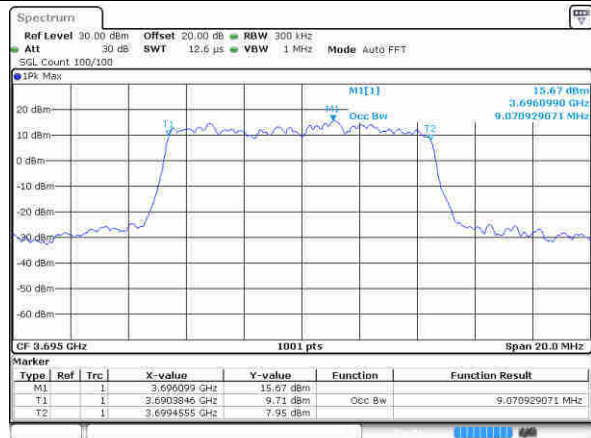

Date: 14 FEB 2020 06:28:21

Lowest Channel / 10MHz / 64QAM

Date: 16 FEB 2020 03:47:02

Middle Channel / 5MHz / 64QAM

Date: 14 FEB 2020 07:11:24

Middle Channel / 10MHz / 64QAM

Date: 16 FEB 2020 03:50:19

Highest Channel / 5MHz / 64QAM

Date: 14 FEB 2020 07:53:34

Highest Channel / 10MHz / 64QAM

Date: 16 FEB 2020 03:53:40

LTE Band 48

Lowest Channel / 15MHz / 64QAM

Date: 16.FEB.2020 03:57:31

Lowest Channel / 20MHz / 64QAM

Date: 14.FEB.2020 05:43:58