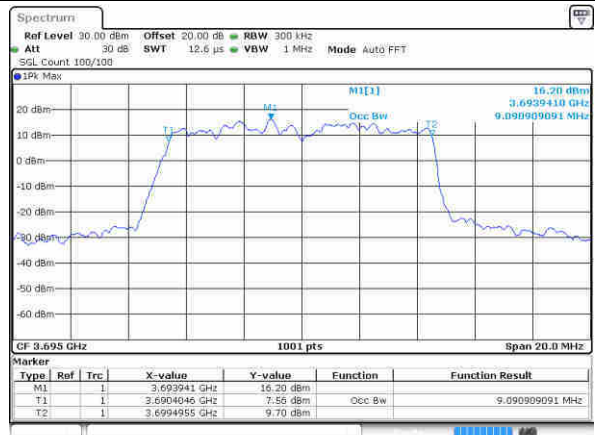

LTE Band 48

Lowest Channel / 5MHz / QPSK

Lowest Channel / 5MHz / 16QAM

Middle Channel / 5MHz / QPSK

Middle Channel / 5MHz / 16QAM

Highest Channel / 5MHz / QPSK

Highest Channel / 5MHz / 16QAM

LTE Band 48

Highest Channel / 10MHz / QPSK

Date: 16.FEB.2020 03:52:26

Highest Channel / 10MHz / 16QAM

Date: 16.FEB.2020 03:52:48

LTE Band 48

Lowest Channel / 15MHz / QPSK

Date: 16.FEB.2020 03:55:34

Lowest Channel / 15MHz / 16QAM