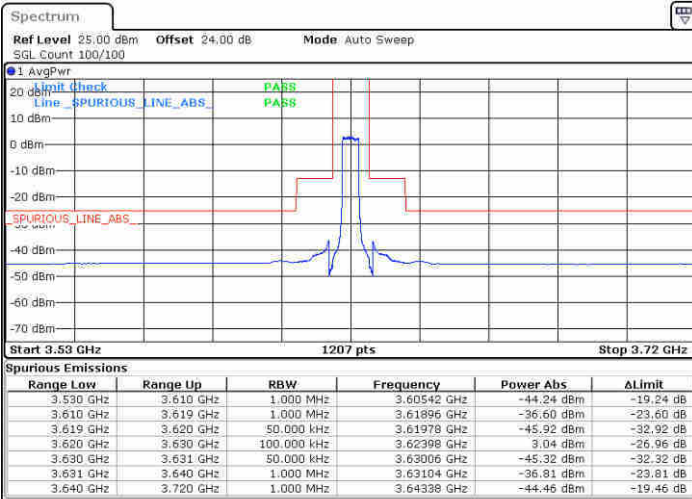

Date: 14.FEB.2020 03:04:25

Conducted Band Edge

LTE Band 48 / 5MHz

QPSK

Middle Channel / 1RB0

Middle Channel / 1RBmax

Date: 14.FEB 2020 06:35:54

Date: 14.FEB 2020 06:38:50

Middle Channel / FullIRB

N/A

Date: 14.FEB 2020 06:41:00

LTE Band 48 / 5MHz

QPSK

Highest Channel / 1RB0

Highest Channel / 1RBmax

Date: 14.FEB 2020 07:14:28