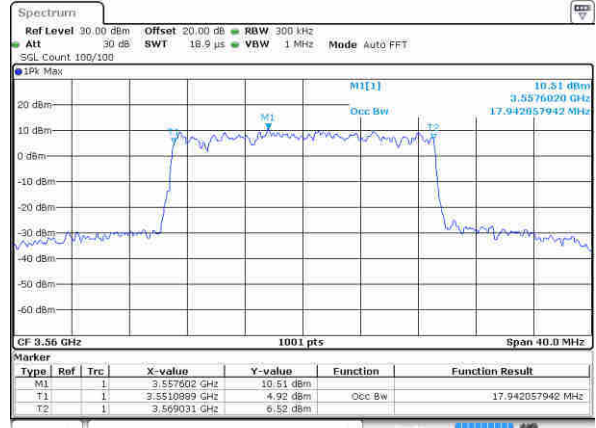

Date: 14 FEB 2020 07:53:34

Highest Channel / 10MHz / 64QAM

Date: 16 FEB 2020 03:53:40

LTE Band 48

Lowest Channel / 15MHz / 64QAM

Date: 16.FEB.2020 03:57:31

Lowest Channel / 20MHz / 64QAM

Date: 14.FEB.2020 05:43:58