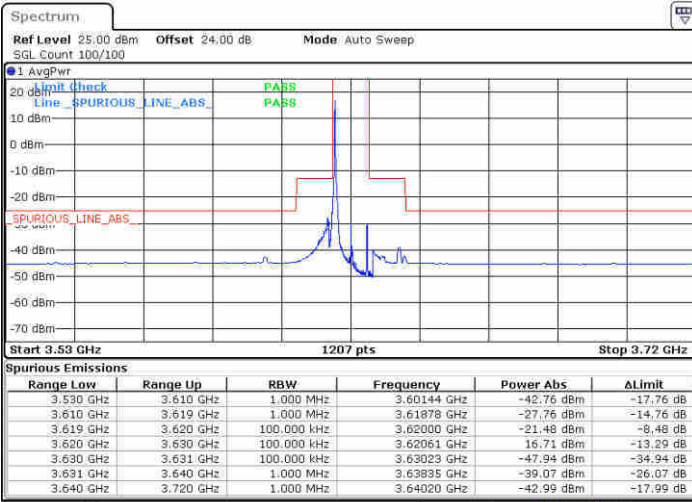

LTE Band 48 / 10MHz

QPSK

MiddleChannel / 1RB0

Middle Channel / 1RBmax

Date: 15 FEB 2020 07:19:09