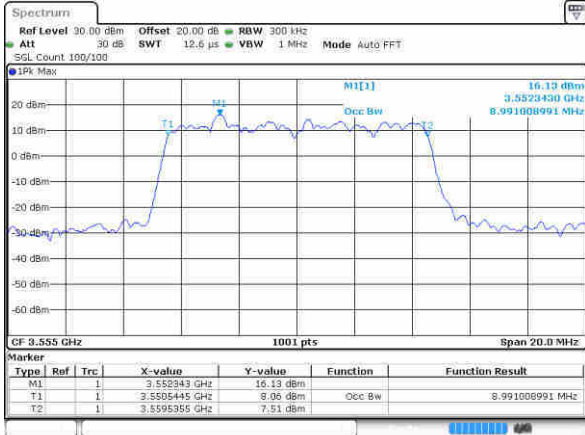

LTE Band 48

Lowest Channel / 10MHz / QPSK

Date: 16.FEB.2020 03:44:31