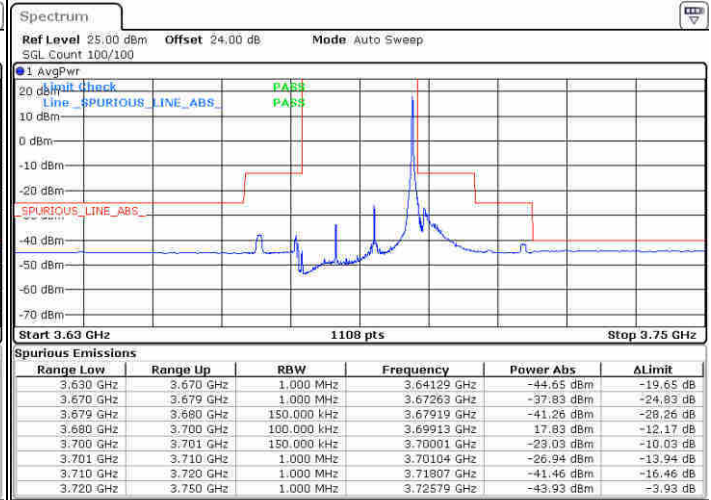

Date: 15 FEB 2020 06:41:07

LTE Band 48 / 15MHz

QPSK

Highest Channel / 1RB0

Highest Channel / 1RBmax

Date: 15.FEB.2020 06:55:13

Date: 15.FEB.2020 06:56:43

Highest Channel / FullIRB

N/A

Date: 15.FEB.2020 06:58:04

LTE Band 48 / 20MHz

QPSK

Lowest Channel / 1RB0

Lowest Channel / 1RBmax

Date: 14.FEB 2020 05:06:31

Date: 14.FEB 2020 05:09:57