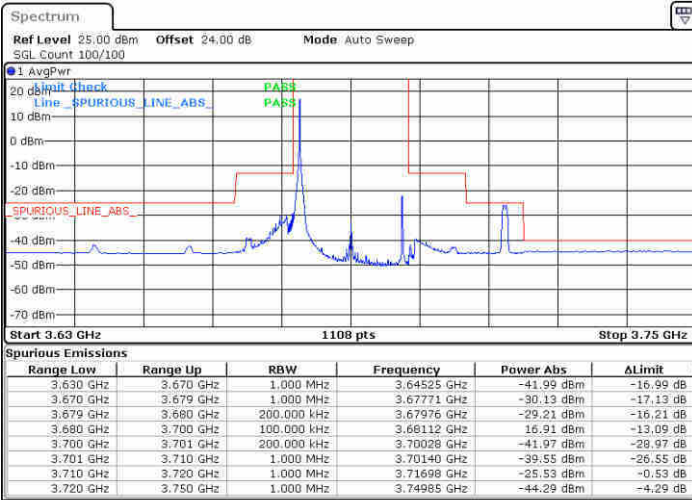

Lowest Channel / 1RB0

Lowest Channel / 1RBmax

Date: 14.FEB 2020 05:20:37

Date: 14.FEB 2020 05:23:33

Lowest Channel / FullIRB

N/A

Date: 14.FEB 2020 05:17:01

LTE Band 48 / 20MHz

16QAM

Middle Channel / 1RB0

Middle Channel / 1RBmax

Date: 14.FEB 2020 04:17:53

Date: 14.FEB 2020 04:23:30

Middle Channel / FullIRB

N/A

Date: 14.FEB 2020 04:12:14

LTE Band 48 / 20MHz

16QAM

Highest Channel / 1RB0

Highest Channel / 1RBmax

Date: 14.FEB 2020 03:15:42

Date: 14.FEB 2020 03:17:46

Highest Channel / FullIRB

N/A