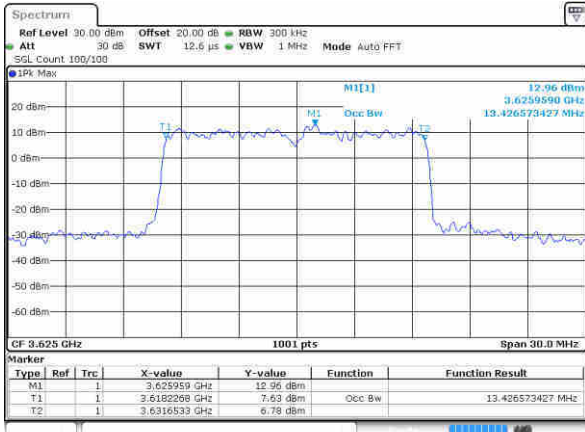

Middle Channel / 15MHz / QPSK

Date: 16.FEB.2020 03:59:07