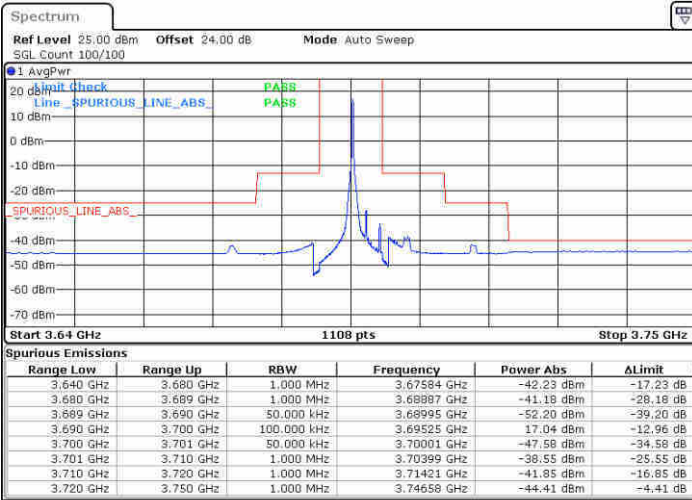

LTE Band 48 / 5MHz

16QAM

Highest Channel / 1RB0

Highest Channel / 1RBmax

Date: 14.FEB 2020 07:29:56