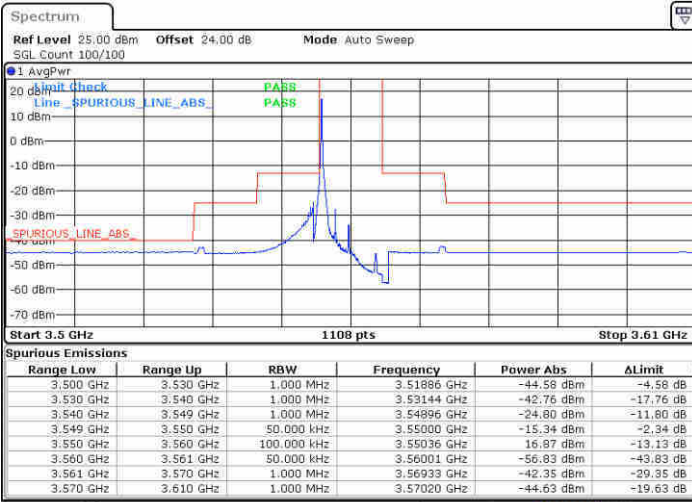

Date: 14.FEB 2020 03:59:19

Middle Channel / FullIRB

N/A

Date: 14.FEB 2020 04:04:40

LTE Band 48 / 20MHz

QPSK

Highest Channel / 1RB0

Highest Channel / 1RBmax

Date: 14.FEB 2020 03:31:41

Date: 14.FEB 2020 03:33:55

Highest Channel / FullIRB

N/A

Date: 14.FEB 2020 03:27:54

LTE Band 48 / 5MHz

16QAM

Lowest Channel / 1RB0

Lowest Channel / 1RBmax

Date: 14.FEB 2020 06:09:46

Date: 14.FEB 2020 06:12:02

Lowest Channel / FullIRB

N/A

Date: 14.FEB 2020 06:03:09

LTE Band 48 / 5MHz

16QAM