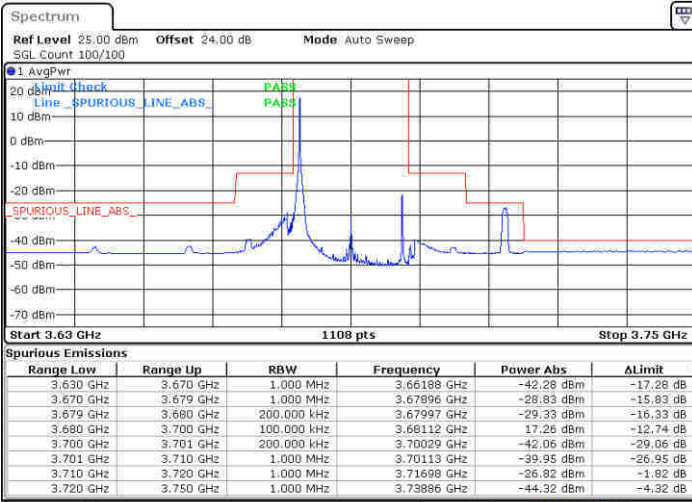

Lowest Channel / FullIRB

N/A

Date: 14.FEB 2020 05:13:58

LTE Band 48 / 20MHz

QPSK

Middle Channel / 1RB0

Middle Channel / 1RBmax

Date: 14.FEB 2020 03:54:07

Date: 14.FEB 2020 03:59:19

Middle Channel / FullIRB

N/A

Date: 14.FEB 2020 04:04:40

LTE Band 48 / 20MHz

QPSK

Highest Channel / 1RB0

Highest Channel / 1RBmax

Date: 14.FEB 2020 03:31:41

Date: 14.FEB 2020 03:33:55

Highest Channel / FullIRB

N/A

Date: 14.FEB 2020 03:27:54

LTE Band 48 / 5MHz

16QAM

Lowest Channel / 1RB0