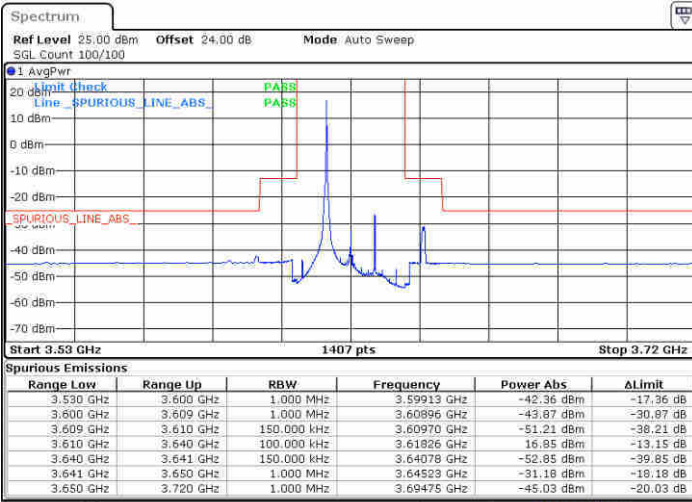

Highest Channel / FullIRB

N/A

Date: 15.FEB.2020 07:40:37

LTE Band 48 / 15MHz

16QAM

Lowest Channel / 1RB0

Lowest Channel / 1RBmax

Date: 15 FEB 2020 06:24:54

Date: 15 FEB 2020 06:25:56

Lowest Channel / FullIRB

N/A

Date: 15 FEB 2020 06:26:55

LTE Band 48 / 15MHz

16QAM

Middle Channel / 1RB0

Middle Channel / 1RBmax

Date: 15.FEB.2020 06:42:44

Date: 15.FEB.2020 06:44:45

Middle Channel / FullIRB

N/A

Date: 15.FEB.2020 06:47:33

LTE Band 48 / 15MHz

16QAM

Highest Channel / 1RB0