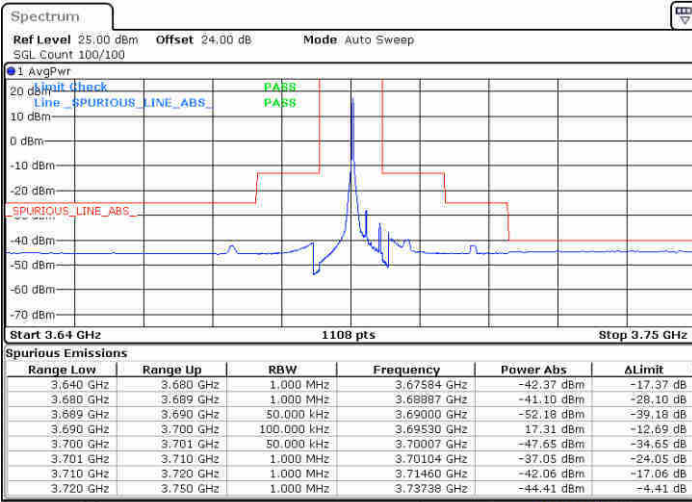

Middle Channel / FullIRB

N/A

Date: 14.FEB 2020 06:41:00

LTE Band 48 / 5MHz

QPSK

Highest Channel / 1RB0

Highest Channel / 1RBmax

Date: 14.FEB 2020 07:14:28

Date: 14.FEB 2020 07:16:47

Highest Channel / FullIRB

N/A

Date: 14.FEB 2020 07:19:46

LTE Band 48 / 10MHz

QPSK

Lowest Channel / 1RB0

Lowest Channel / 1RBmax