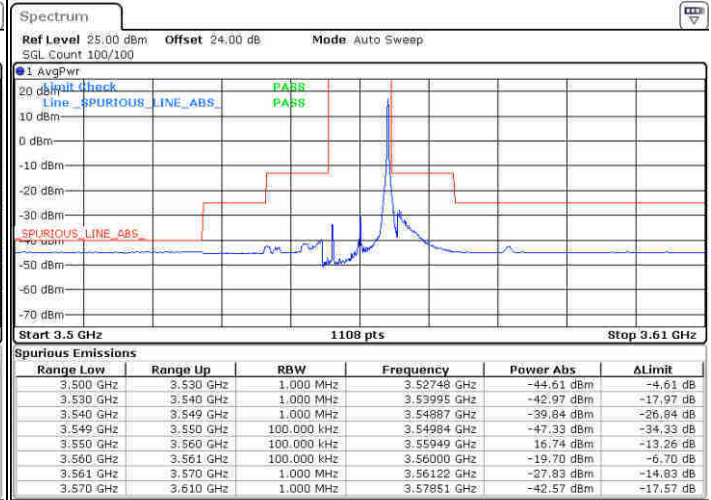

Middle Channel / FullIRB

N/A

Date: 14.FEB 2020 06:41:00

LTE Band 48 / 5MHz

QPSK

Highest Channel / 1RB0

Highest Channel / 1RBmax

Date: 14.FEB 2020 07:14:28

Date: 14.FEB 2020 07:16:47

Highest Channel / FullIRB

N/A

Date: 14.FEB 2020 07:19:46

LTE Band 48 / 10MHz

QPSK

Lowest Channel / 1RB0

Lowest Channel / 1RBmax

Date: 15.FEB.2020 07:10:17

Date: 15.FEB.2020 07:10:58

Lowest Channel / FullIRB

N/A

Date: 15.FEB.2020 07:11:59

LTE Band 48 / 10MHz

QPSK

MiddleChannel / 1RB0