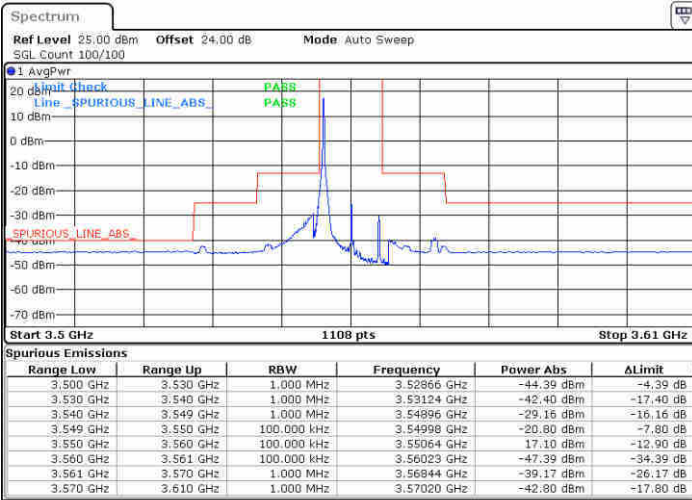

Middle Channel / FullIRB

N/A

Date: 14.FEB 2020 06:41:00

LTE Band 48 / 5MHz

QPSK

Highest Channel / 1RB0

Highest Channel / 1RBmax

Date: 14.FEB 2020 07:14:28

Date: 14.FEB 2020 07:16:47

Highest Channel / FullIRB

N/A

Date: 14.FEB 2020 07:19:46

LTE Band 48 / 10MHz

QPSK

Lowest Channel / 1RB0

Lowest Channel / 1RBmax

Date: 15.FEB.2020 07:10:17

Date: 15.FEB.2020 07:10:58

Lowest Channel / FullIRB

N/A

Date: 15.FEB.2020 07:11:59

LTE Band 48 / 10MHz

QPSK

MiddleChannel / 1RB0