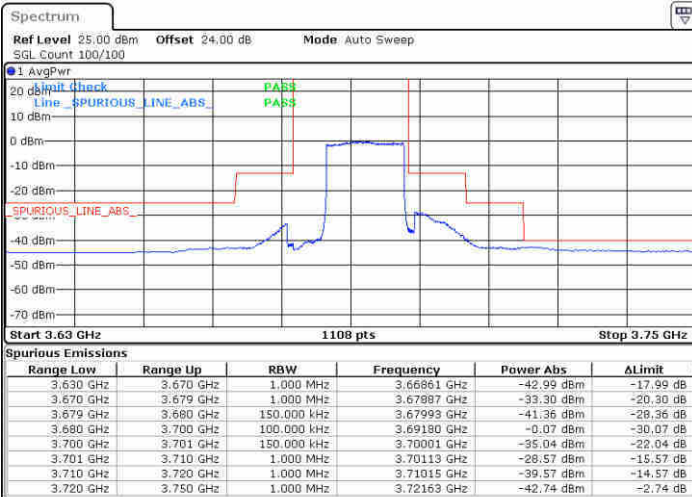

Date: 15 FEB 2020 06:41:07

LTE Band 48 / 15MHz

QPSK

Highest Channel / 1RB0

Highest Channel / 1RBmax

Date: 15.FEB.2020 06:55:13

Date: 15.FEB.2020 06:56:43

Highest Channel / FullIRB

N/A

Date: 15.FEB.2020 06:58:04

LTE Band 48 / 20MHz

QPSK

Lowest Channel / 1RB0

Lowest Channel / 1RBmax

Date: 14.FEB 2020 05:06:31

Date: 14.FEB 2020 05:09:57