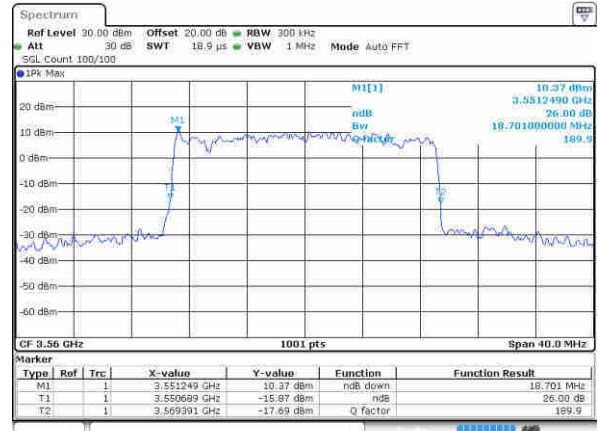

Lowest Channel / 20MHz / 64QAM

Date: 14.FEB.2020 05:44:07