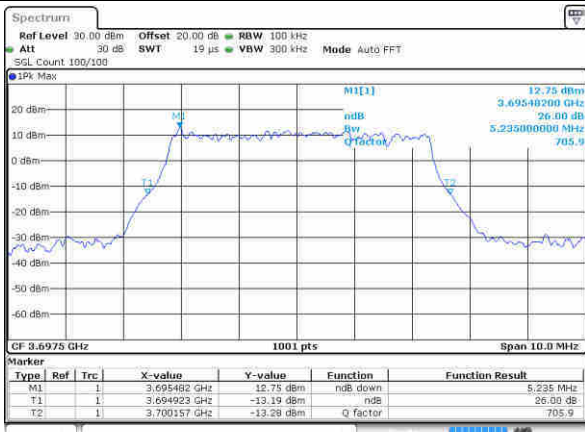

LTE Band 48

Lowest Channel / 5MHz / 64QAM

Date: 14 FEB 2020 06:28:31

Lowest Channel / 10MHz / 64QAM

Date: 16 FEB 2020 03:47:09

Middle Channel / 5MHz / 64QAM

Date: 14 FEB 2020 07:11:31

Middle Channel / 10MHz / 64QAM

Date: 16 FEB 2020 03:50:25

Highest Channel / 5MHz / 64QAM

Date: 14 FEB 2020 07:53:44

Highest Channel / 10MHz / 64QAM

Date: 16 FEB 2020 03:53:47

LTE Band 48

Lowest Channel / 15MHz / 64QAM

Date: 16.FEB.2020 03:57:37