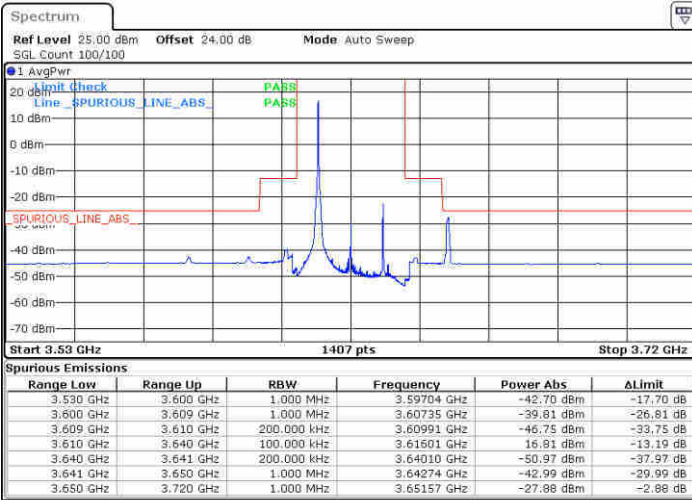

Lowest Channel / FullIRB

N/A

Date: 14.FEB 2020 05:13:58

LTE Band 48 / 20MHz

QPSK

Middle Channel / 1RB0

Middle Channel / 1RBmax

Date: 14.FEB 2020 03:54:07

Date: 14.FEB 2020 03:59:19

Middle Channel / FullIRB

N/A

Date: 14.FEB 2020 04:04:40

LTE Band 48 / 20MHz

QPSK

Highest Channel / 1RB0

Highest Channel / 1RBmax