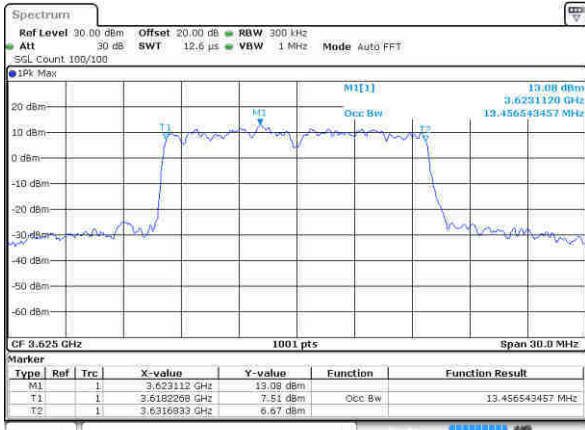

Middle Channel / 15MHz / 64QAM

Date: 16.FEB.2020 04:00:24