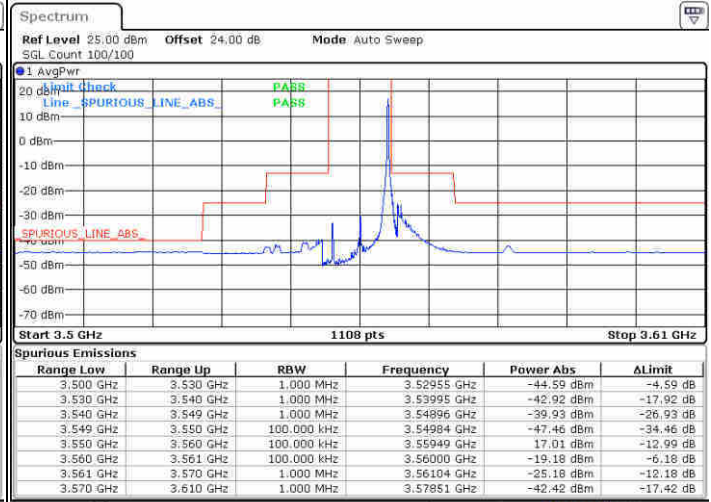

LTE Band 48 / 10MHz

16QAM

Lowest Channel / 1RB0

Lowest Channel / 1RBmax

Date: 15.FEB.2020 07:12:41

Date: 15.FEB.2020 07:13:30

Lowest Channel / FullIRB

N/A

Date: 15.FEB.2020 07:14:22

LTE Band 48 / 10MHz

16QAM

MiddleChannel / 1RB0

Middle Channel / 1RBmax

Date: 15.FEB.2020 07:21:39

Date: 15.FEB.2020 07:23:50

Middle Channel / FullIRB