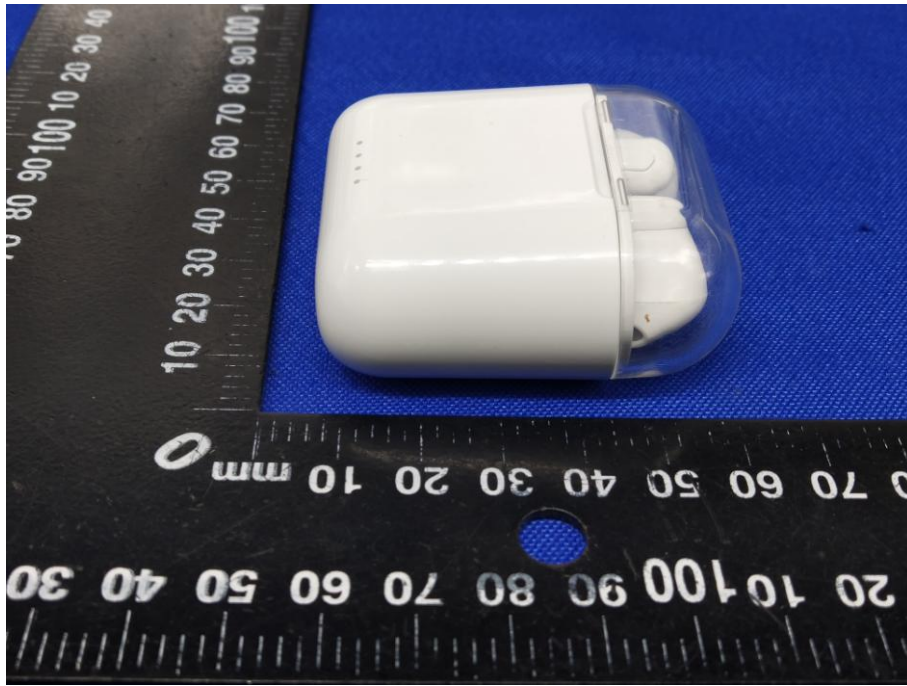

## Appendix B: Photographs of EUT

Product: Onn TWS Earphones

Model: 100005529

External Photos

NOTE: Left earphone

NOTE: Left earphone

NOTE: Left earphone