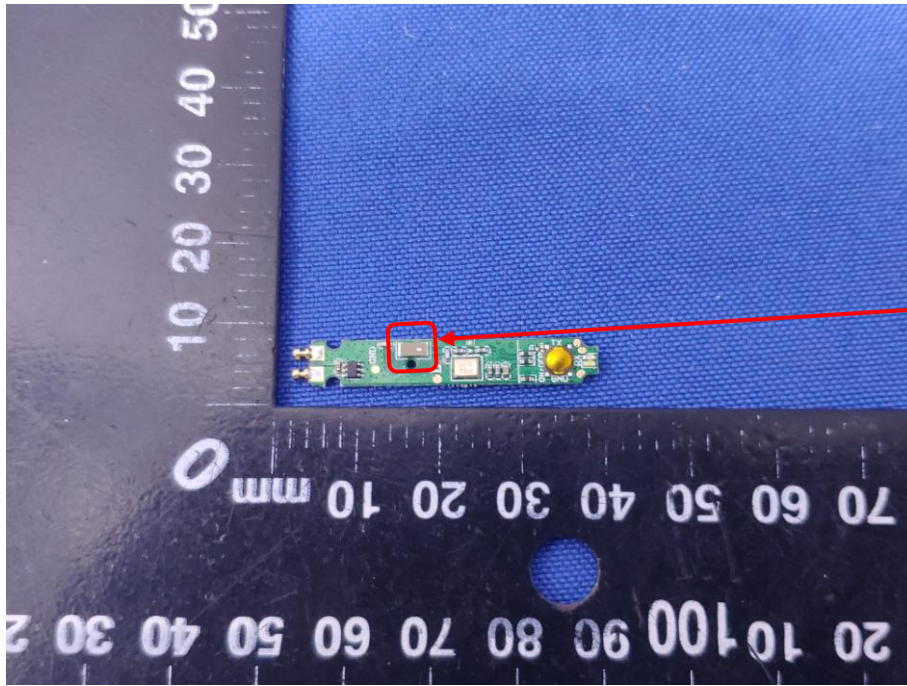

Appendix B: Photographs of EUT

Product: Onn TWS Earphones

Model: 100005529

Internal Photos of left earphone

Antenna