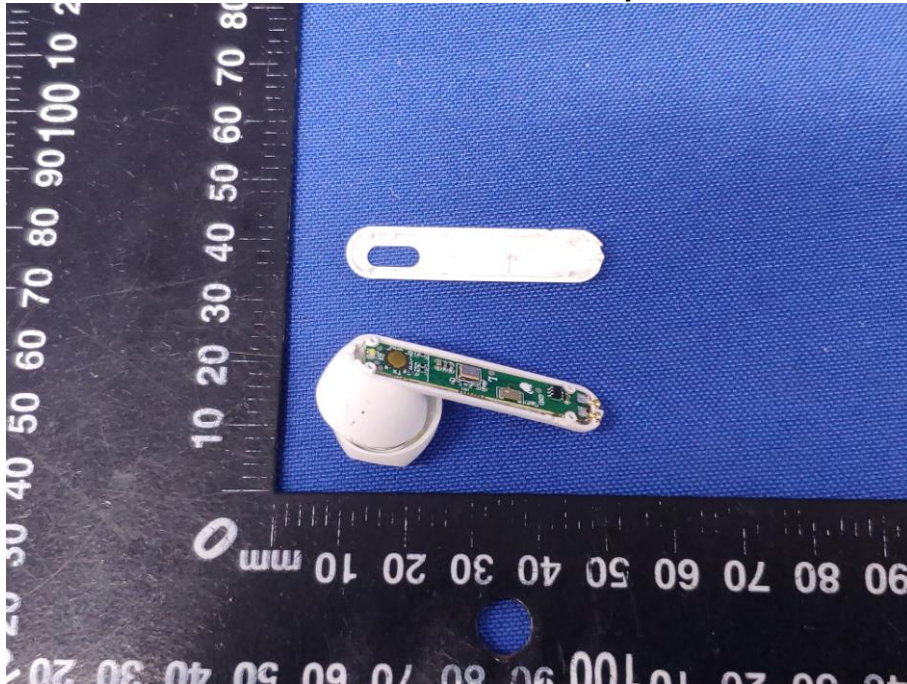

Appendix B: Photographs of EUT

Product: Onn TWS Earphones

Model: 100005529

Internal Photos of left earphone

Antenna