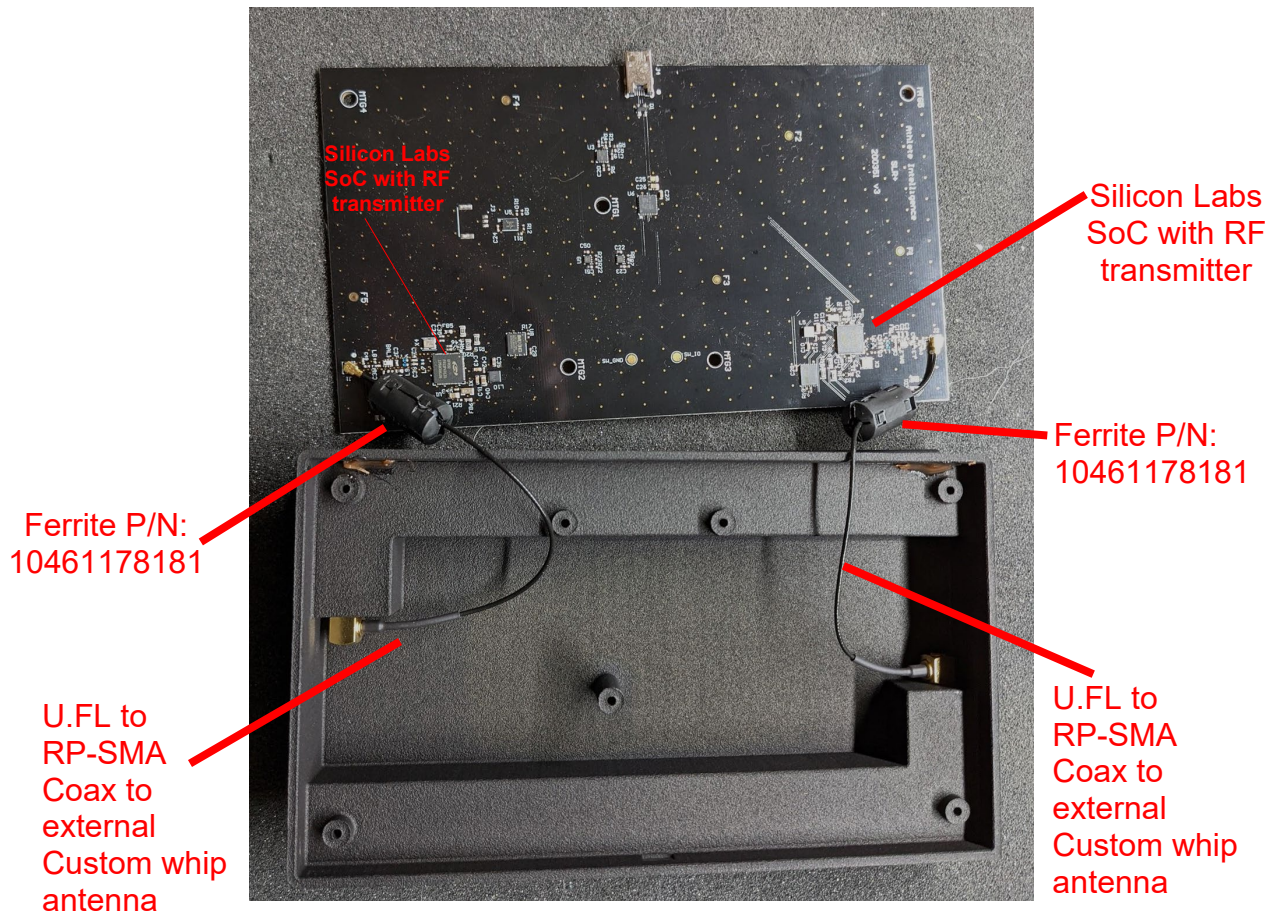

SLR+ Internal Photos

Custom Whip Antenna with RP-SMA Connector

RP-SMA Coax Cable

SLR+ Top Internal Photo

SLR+ Bottom Internal Photo