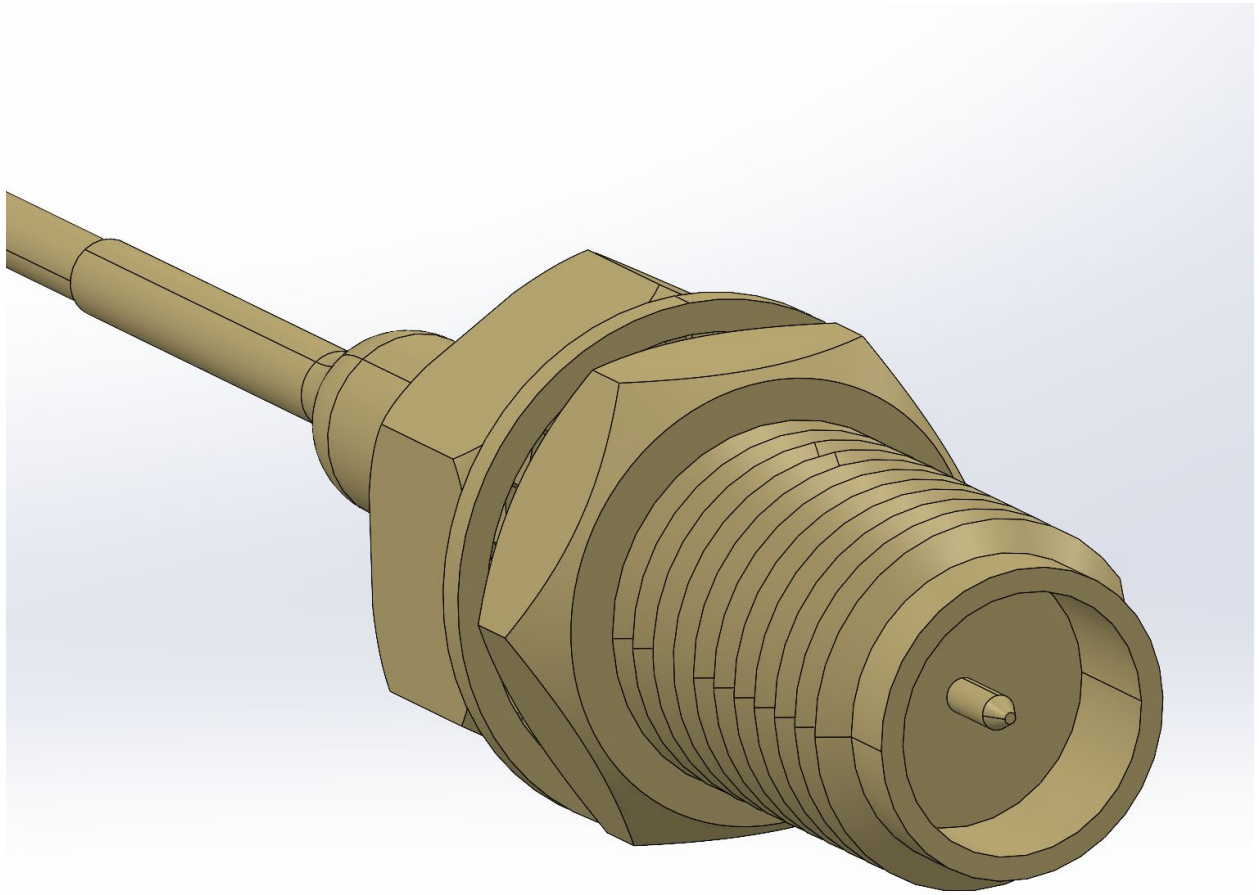

SLR+ Internal Photos

Custom Whip Antenna with RP-SMA Connector

RP-SMA Coax Cable

SLR+ Top Internal Photo

SLR+ Bottom Internal Photo