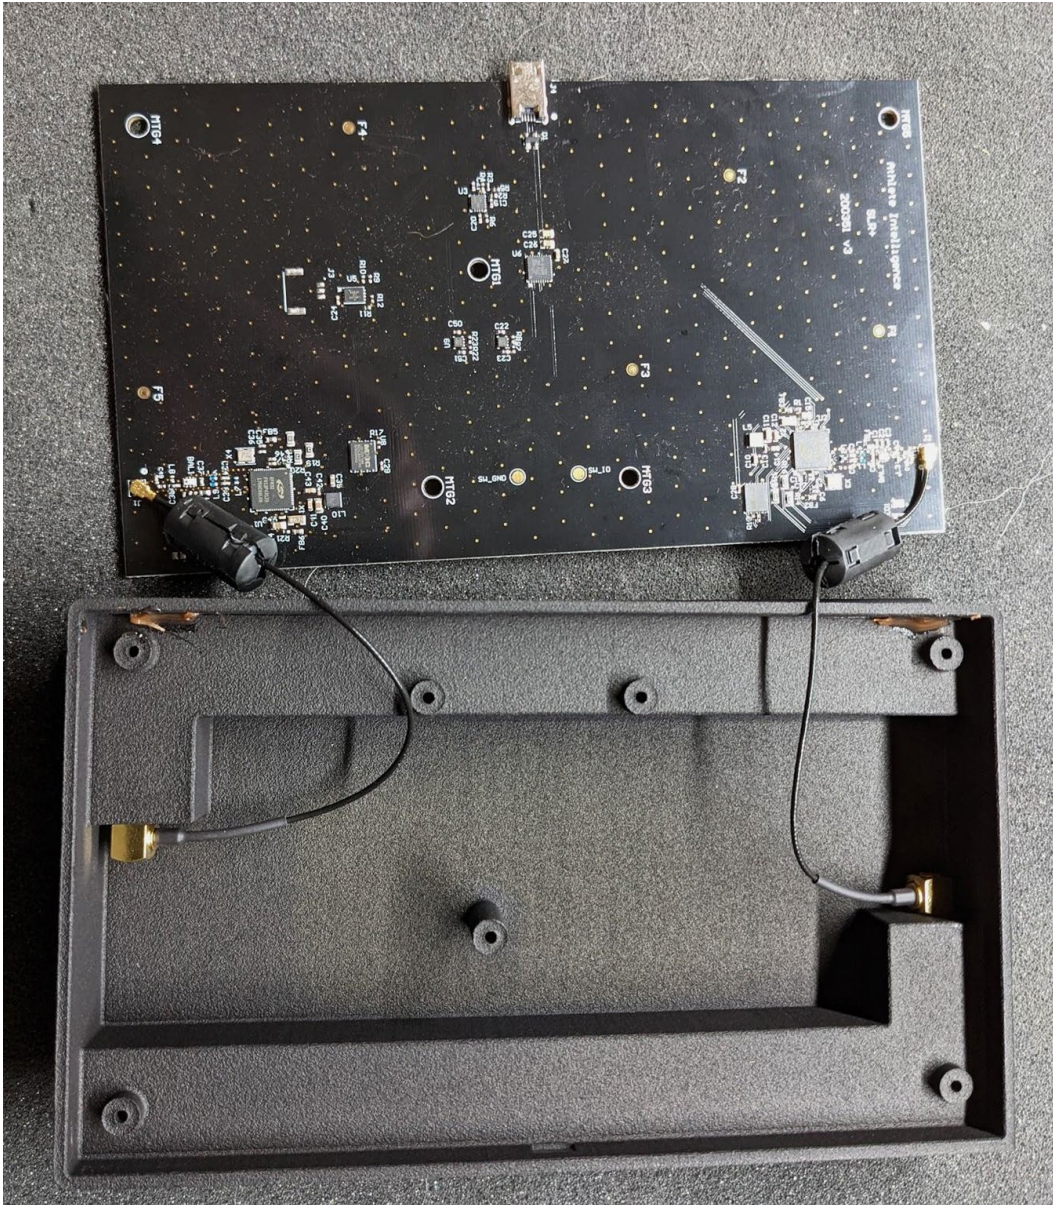

SLR+ Internal Photos

Custom Whip Antenna with RP-SMA Connector

RP-SMA Coax Cable

SLR+ Top Internal Photo

SLR+ Bottom Internal Photo