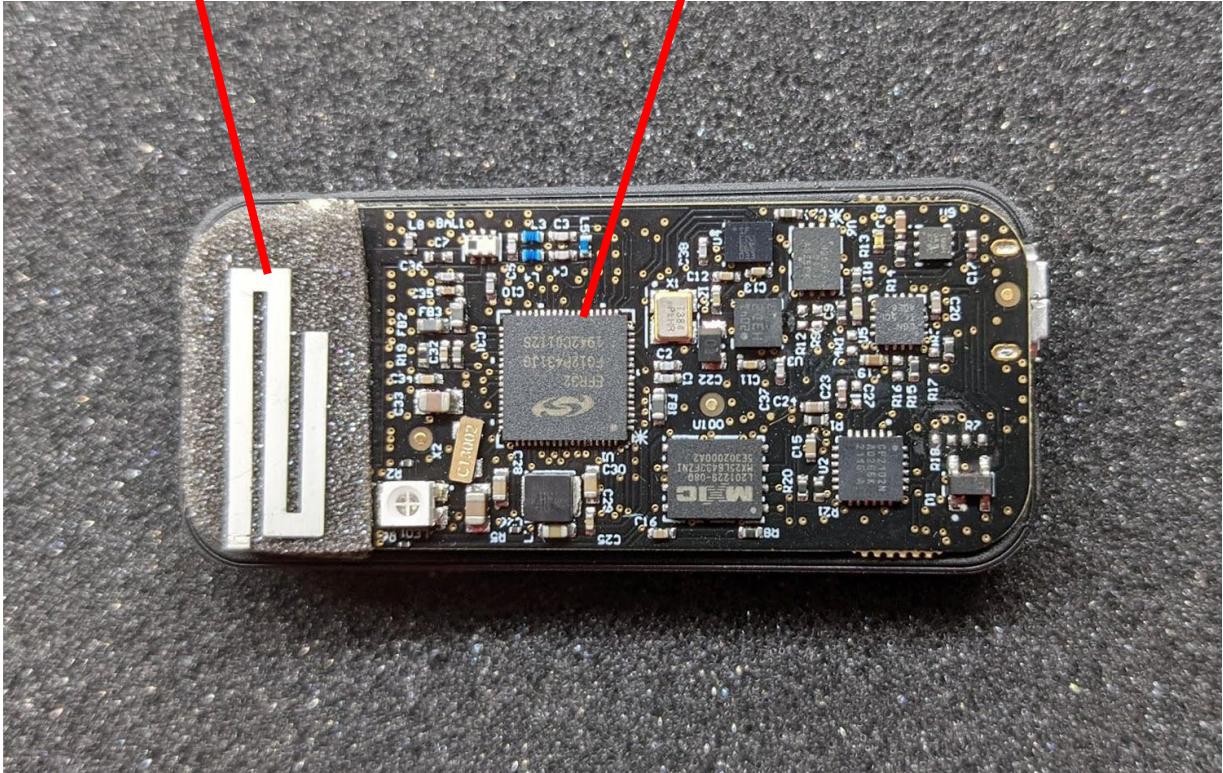

Cue+ Top Internal Photo

Custom Stamped
Element Antenna

Silicon Labs SoC with RF transmitter

Cue+ Top Internal Photo

Cue+ Bottom Internal Photo

Custom Stamped Element Antenna