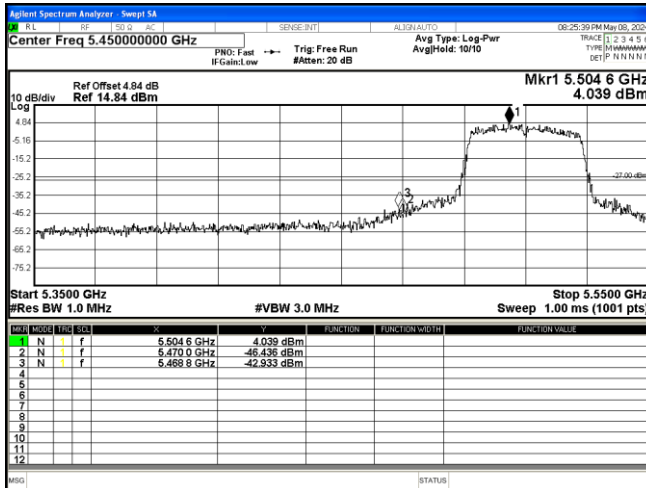

802.11 n40 5795MHz

802.11 ac40 5190MHz

802.11 ac40 5230MHz

802.11 ac40 5270MHz

802.11 ac40 5310MHz

802.11 ac40 5510MHz

802.11 ac40 5670MHz

802.11 ac40 5755MHz

802.11 ac40 5795MHz

802.11 ac80 5210MHz

802.11 ac80 5290MHz

802.11 ac80 5530MHz

802.11 ac80 5610MHz

802.11 ac80 5775MHz left

802.11 ac80 5775MHz right

Appendix A.4 Test Results of Frequency Stability

Wi-Fi 802.11ac mode:

Frequency (MHz)	Voltage (Vdc)	Temperature (°C)	Measured Frequency (MHz)	Deviation (ppm)	Limit (ppm)	Result
5180	7.4Vdc	-10	5179.953	9.07	25	Pass
		0	5179.953	9.07	25	Pass
		10	5179.953	9.07	25	Pass
		20	5179.953	9.07	25	Pass
		30	5179.953	9.07	25	Pass
		40	5179.954	8.98	25	Pass
	6Vdc	25	5179.954	8.88	25	Pass
	16Vdc	25	5179.954	8.88	25	Pass
	120Vdc	-10	5179.954	8.88	25	Pass
		0	5179.954	8.88	25	Pass
		10	5179.954	8.88	25	Pass
		20	5179.954	8.88	25	Pass
		30	5179.954	8.88	25	Pass
	85Vdc	25	5179.954	8.88	25	Pass
240Vdc	25	5179.954	8.88	25	Pass	