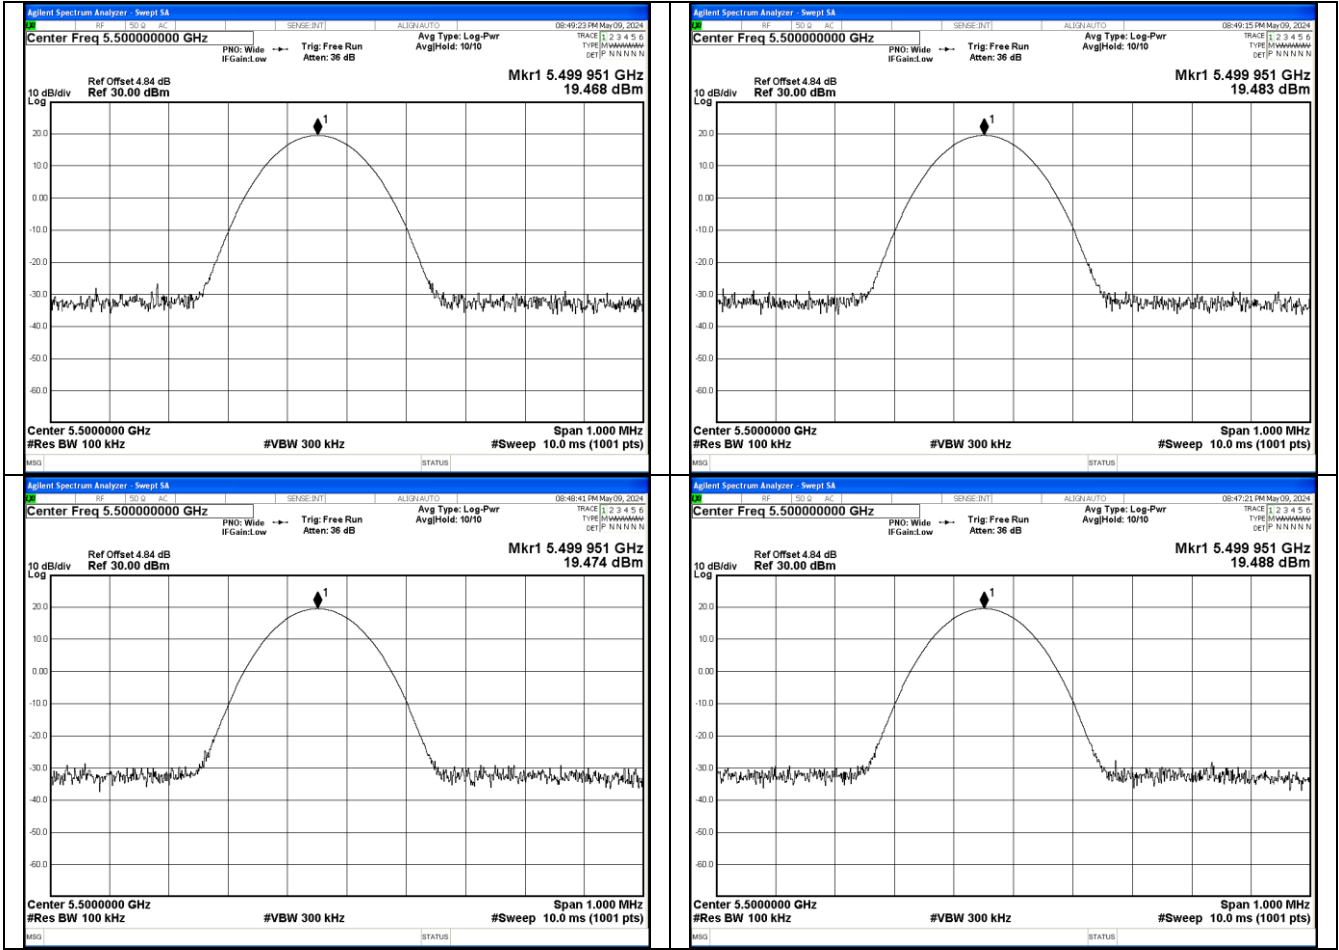

Wi-Fi 802.11ac mode:

Frequency (MHz)	Voltage (Vdc)	Temperature (°C)	Measured Frequency (MHz)	Deviation (ppm)	Limit (ppm)	Result
5180	7.4Vdc	-10	5179.953	9.07	25	Pass
		0	5179.953	9.07	25	Pass
		10	5179.953	9.07	25	Pass
		20	5179.953	9.07	25	Pass
		30	5179.953	9.07	25	Pass
		40	5179.954	8.98	25	Pass
	6Vdc	25	5179.954	8.88	25	Pass
	16Vdc	25	5179.954	8.88	25	Pass
	120Vdc	-10	5179.954	8.88	25	Pass
		0	5179.954	8.88	25	Pass
		10	5179.954	8.88	25	Pass
		20	5179.954	8.88	25	Pass
		30	5179.954	8.88	25	Pass
	85Vdc	25	5179.954	8.88	25	Pass
240Vdc	25	5179.954	8.88	25	Pass	

Frequency (MHz)	Voltage (Vdc)	Temperature (°C)	Measured Frequency (MHz)	Deviation (ppm)	Limit (ppm)	Result
5320	7.4Vdc	-10	5319.951	9.21	25	Pass
		0	5319.951	9.21	25	Pass
		10	5319.951	9.21	25	Pass
		20	5319.951	9.21	25	Pass
		30	5319.951	9.21	25	Pass
		40	5319.951	9.21	25	Pass
	6Vdc	25	5319.951	9.21	25	Pass
		16Vdc	25	5319.951	9.21	25
	120Vdc	-10	5319.953	8.83	25	Pass
		0	5319.953	8.83	25	Pass
		10	5319.953	8.83	25	Pass
		20	5319.953	8.83	25	Pass
		30	5319.953	8.83	25	Pass
		40	5319.953	8.83	25	Pass
85Vdc	25	5319.953	8.83	25	Pass	
240Vdc	25	5319.953	8.83	25	Pass	

Frequency (MHz)	Voltage (Vdc)	Temperature (°C)	Measured Frequency (MHz)	Deviation (ppm)	Limit (ppm)	Result
5500	7.4Vdc	-10	5499.949	9.27	25	Pass
		0	5499.949	9.27	25	Pass
		10	5499.949	9.27	25	Pass
		20	5499.949	9.27	25	Pass
		30	5499.949	9.27	25	Pass
		40	5499.949	9.27	25	Pass
	6Vdc	25	5499.949	9.27	25	Pass
		16Vdc	25	5499.949	9.27	25
	120Vdc	-10	5499.951	8.91	25	Pass
		0	5499.951	8.91	25	Pass
		10	5499.951	8.91	25	Pass
		20	5499.951	8.91	25	Pass
		30	5499.951	8.91	25	Pass
	85Vdc	25	5499.951	8.91	25	Pass
240Vdc	25	5499.951	8.91	25	Pass	