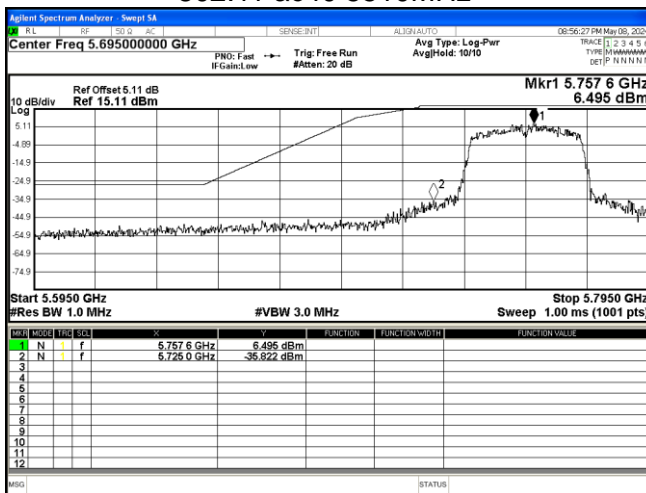

802.11 n40 5795MHz

802.11 ac40 5190MHz

802.11 ac40 5230MHz

802.11 ac40 5270MHz

802.11 ac40 5310MHz

802.11 ac40 5510MHz

802.11 ac40 5670MHz

802.11 ac40 5755MHz

802.11 ac40 5795MHz

802.11 ac80 5210MHz

802.11 ac80 5290MHz

802.11 ac80 5530MHz

802.11 ac80 5610MHz

802.11 ac80 5775MHz left

802.11 ac80 5775MHz right

Appendix A.4 Test Results of Frequency Stability

Wi-Fi 802.11ac mode:

Frequency (MHz)	Voltage (Vdc)	Temperature (°C)	Measured Frequency (MHz)	Deviation (ppm)	Limit (ppm)	Result
5180	7.4Vdc	-10	5179.953	9.07	25	Pass
		0	5179.953	9.07	25	Pass
		10	5179.953	9.07	25	Pass
		20	5179.953	9.07	25	Pass
		30	5179.953	9.07	25	Pass
		40	5179.954	8.98	25	Pass
	6Vdc	25	5179.954	8.88	25	Pass
	16Vdc	25	5179.954	8.88	25	Pass
	120Vdc	-10	5179.954	8.88	25	Pass
		0	5179.954	8.88	25	Pass
		10	5179.954	8.88	25	Pass
		20	5179.954	8.88	25	Pass
		30	5179.954	8.88	25	Pass
	85Vdc	25	5179.954	8.88	25	Pass
240Vdc	25	5179.954	8.88	25	Pass	