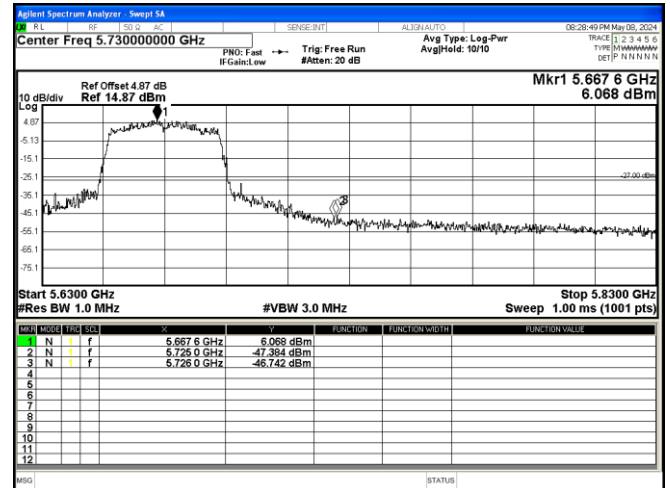

802.11 n40 5795MHz

802.11 ac40 5190MHz

802.11 ac40 5230MHz

802.11 ac40 5270MHz

802.11 ac40 5310MHz

802.11 ac40 5510MHz

802.11 ac40 5670MHz

802.11 ac40 5755MHz

802.11 ac40 5795MHz

802.11 ac80 5210MHz

802.11 ac80 5290MHz

802.11 ac80 5530MHz

802.11 ac80 5610MHz

802.11 ac80 5775MHz left

802.11 ac80 5775MHz right

Appendix A.4 Test Results of Frequency Stability

Wi-Fi 802.11ac mode:

Frequency (MHz)	Voltage (Vdc)	Temperature (°C)	Measured Frequency (MHz)	Deviation (ppm)	Limit (ppm)	Result
5180	7.4Vdc	-10	5179.953	9.07	25	Pass
		0	5179.953	9.07	25	Pass
		10	5179.953	9.07	25	Pass
		20	5179.953	9.07	25	Pass
		30	5179.953	9.07	25	Pass
		40	5179.954	8.98	25	Pass
	6Vdc	25	5179.954	8.88	25	Pass
	16Vdc	25	5179.954	8.88	25	Pass
	120Vdc	-10	5179.954	8.88	25	Pass
		0	5179.954	8.88	25	Pass
		10	5179.954	8.88	25	Pass
		20	5179.954	8.88	25	Pass
		30	5179.954	8.88	25	Pass
	85Vdc	25	5179.954	8.88	25	Pass
240Vdc	25	5179.954	8.88	25	Pass	