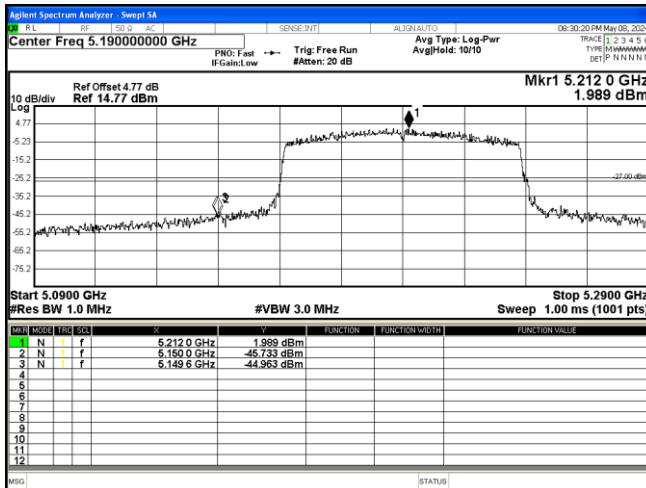

802.11 n40 5795MHz

802.11 ac40 5190MHz

802.11 ac40 5230MHz

802.11 ac40 5270MHz

802.11 ac40 5310MHz

802.11 ac40 5510MHz

802.11 ac40 5670MHz

802.11 ac40 5755MHz

802.11 ac40 5795MHz

802.11 ac80 5210MHz

802.11 ac80 5290MHz

802.11 ac80 5530MHz

802.11 ac80 5610MHz

802.11 ac80 5775MHz left

802.11 ac80 5775MHz right

Appendix A.4 Test Results of Frequency Stability

Wi-Fi 802.11ac mode:

Frequency (MHz)	Voltage (Vdc)	Temperature (°C)	Measured Frequency (MHz)	Deviation (ppm)	Limit (ppm)	Result
5180	7.4Vdc	-10	5179.953	9.07	25	Pass
		0	5179.953	9.07	25	Pass
		10	5179.953	9.07	25	Pass
		20	5179.953	9.07	25	Pass
		30	5179.953	9.07	25	Pass
		40	5179.954	8.98	25	Pass
	6Vdc	25	5179.954	8.88	25	Pass
	16Vdc	25	5179.954	8.88	25	Pass
	120Vdc	-10	5179.954	8.88	25	Pass
		0	5179.954	8.88	25	Pass
		10	5179.954	8.88	25	Pass
		20	5179.954	8.88	25	Pass
		30	5179.954	8.88	25	Pass
	85Vdc	25	5179.954	8.88	25	Pass
240Vdc	25	5179.954	8.88	25	Pass	