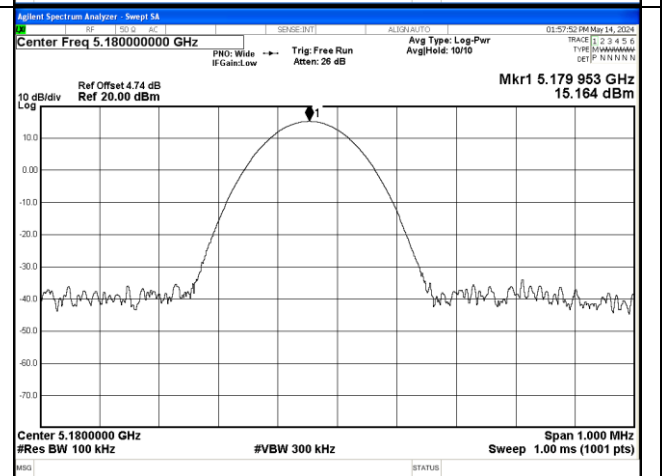

802.11 ac40 5795MHz

802.11 ac80 5210MHz

802.11 ac80 5290MHz

802.11 ac80 5530MHz

802.11 ac80 5610MHz

802.11 ac80 5775MHz left

802.11 ac80 5775MHz right

Appendix A.4 Test Results of Frequency Stability

Wi-Fi 802.11ac mode:

Frequency (MHz)	Voltage (Vdc)	Temperature (°C)	Measured Frequency (MHz)	Deviation (ppm)	Limit (ppm)	Result
5180	7.4Vdc	-10	5179.953	9.07	25	Pass
		0	5179.953	9.07	25	Pass
		10	5179.953	9.07	25	Pass
		20	5179.953	9.07	25	Pass
		30	5179.953	9.07	25	Pass
		40	5179.954	8.98	25	Pass
	6Vdc	25	5179.954	8.88	25	Pass
	16Vdc	25	5179.954	8.88	25	Pass
	120Vdc	-10	5179.954	8.88	25	Pass
		0	5179.954	8.88	25	Pass
		10	5179.954	8.88	25	Pass
		20	5179.954	8.88	25	Pass
		30	5179.954	8.88	25	Pass
	85Vdc	25	5179.954	8.88	25	Pass
240Vdc	25	5179.954	8.88	25	Pass	