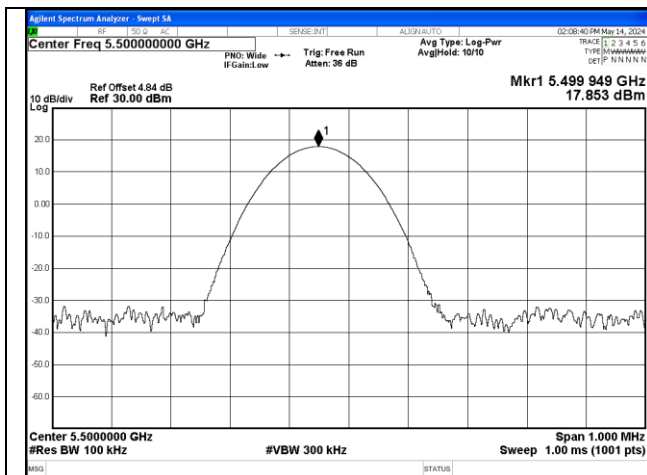

Frequency (MHz)	Voltage (Vdc)	Temperature (°C)	Measured Frequency (MHz)	Deviation (ppm)	Limit (ppm)	Result	
5500	7.4Vdc	-10	5499.949	9.27	25	Pass	
		0	5499.949	9.27	25	Pass	
		10	5499.949	9.27	25	Pass	
		20	5499.949	9.27	25	Pass	
		30	5499.949	9.27	25	Pass	
		40	5499.949	9.27	25	Pass	
	6Vdc	25	5499.949	9.27	25	Pass	
		16Vdc	25	5499.949	9.27	25	Pass
	120Vdc	-10	5499.951	8.91	25	Pass	
		0	5499.951	8.91	25	Pass	
		10	5499.951	8.91	25	Pass	
		20	5499.951	8.91	25	Pass	
		30	5499.951	8.91	25	Pass	
	85Vdc	25	5499.951	8.91	25	Pass	
240Vdc	25	5499.951	8.91	25	Pass