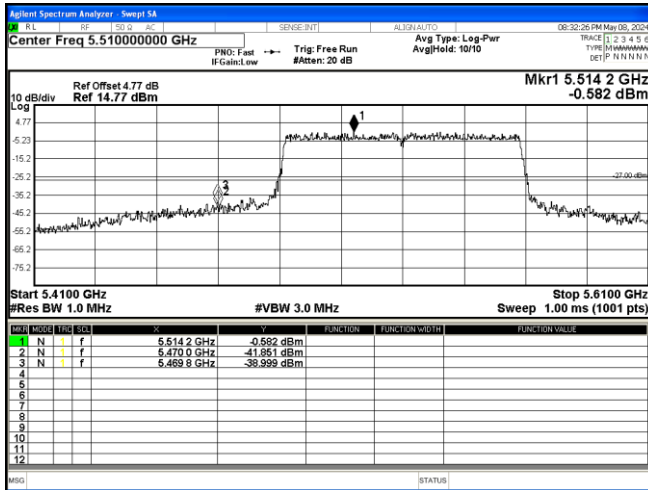

802.11 n40 5795MHz

802.11 ac40 5190MHz

802.11 ac40 5230MHz

802.11 ac40 5270MHz

802.11 ac40 5310MHz

802.11 ac40 5510MHz

802.11 ac40 5670MHz

802.11 ac40 5755MHz

802.11 ac40 5795MHz

802.11 ac80 5210MHz

802.11 ac80 5290MHz

802.11 ac80 5530MHz

802.11 ac80 5610MHz

802.11 ac80 5775MHz left

802.11 ac80 5775MHz right

Appendix A.4 Test Results of Frequency Stability

Wi-Fi 802.11ac mode:

Frequency (MHz)	Voltage (Vdc)	Temperature (°C)	Measured Frequency (MHz)	Deviation (ppm)	Limit (ppm)	Result
5180	7.4Vdc	-10	5179.953	9.07	25	Pass
		0	5179.953	9.07	25	Pass
		10	5179.953	9.07	25	Pass
		20	5179.953	9.07	25	Pass
		30	5179.953	9.07	25	Pass
		40	5179.954	8.98	25	Pass
	6Vdc	25	5179.954	8.88	25	Pass
	16Vdc	25	5179.954	8.88	25	Pass
	120Vdc	-10	5179.954	8.88	25	Pass
		0	5179.954	8.88	25	Pass
		10	5179.954	8.88	25	Pass
		20	5179.954	8.88	25	Pass
		30	5179.954	8.88	25	Pass
	85Vdc	25	5179.954	8.88	25	Pass
240Vdc	25	5179.954	8.88	25	Pass	