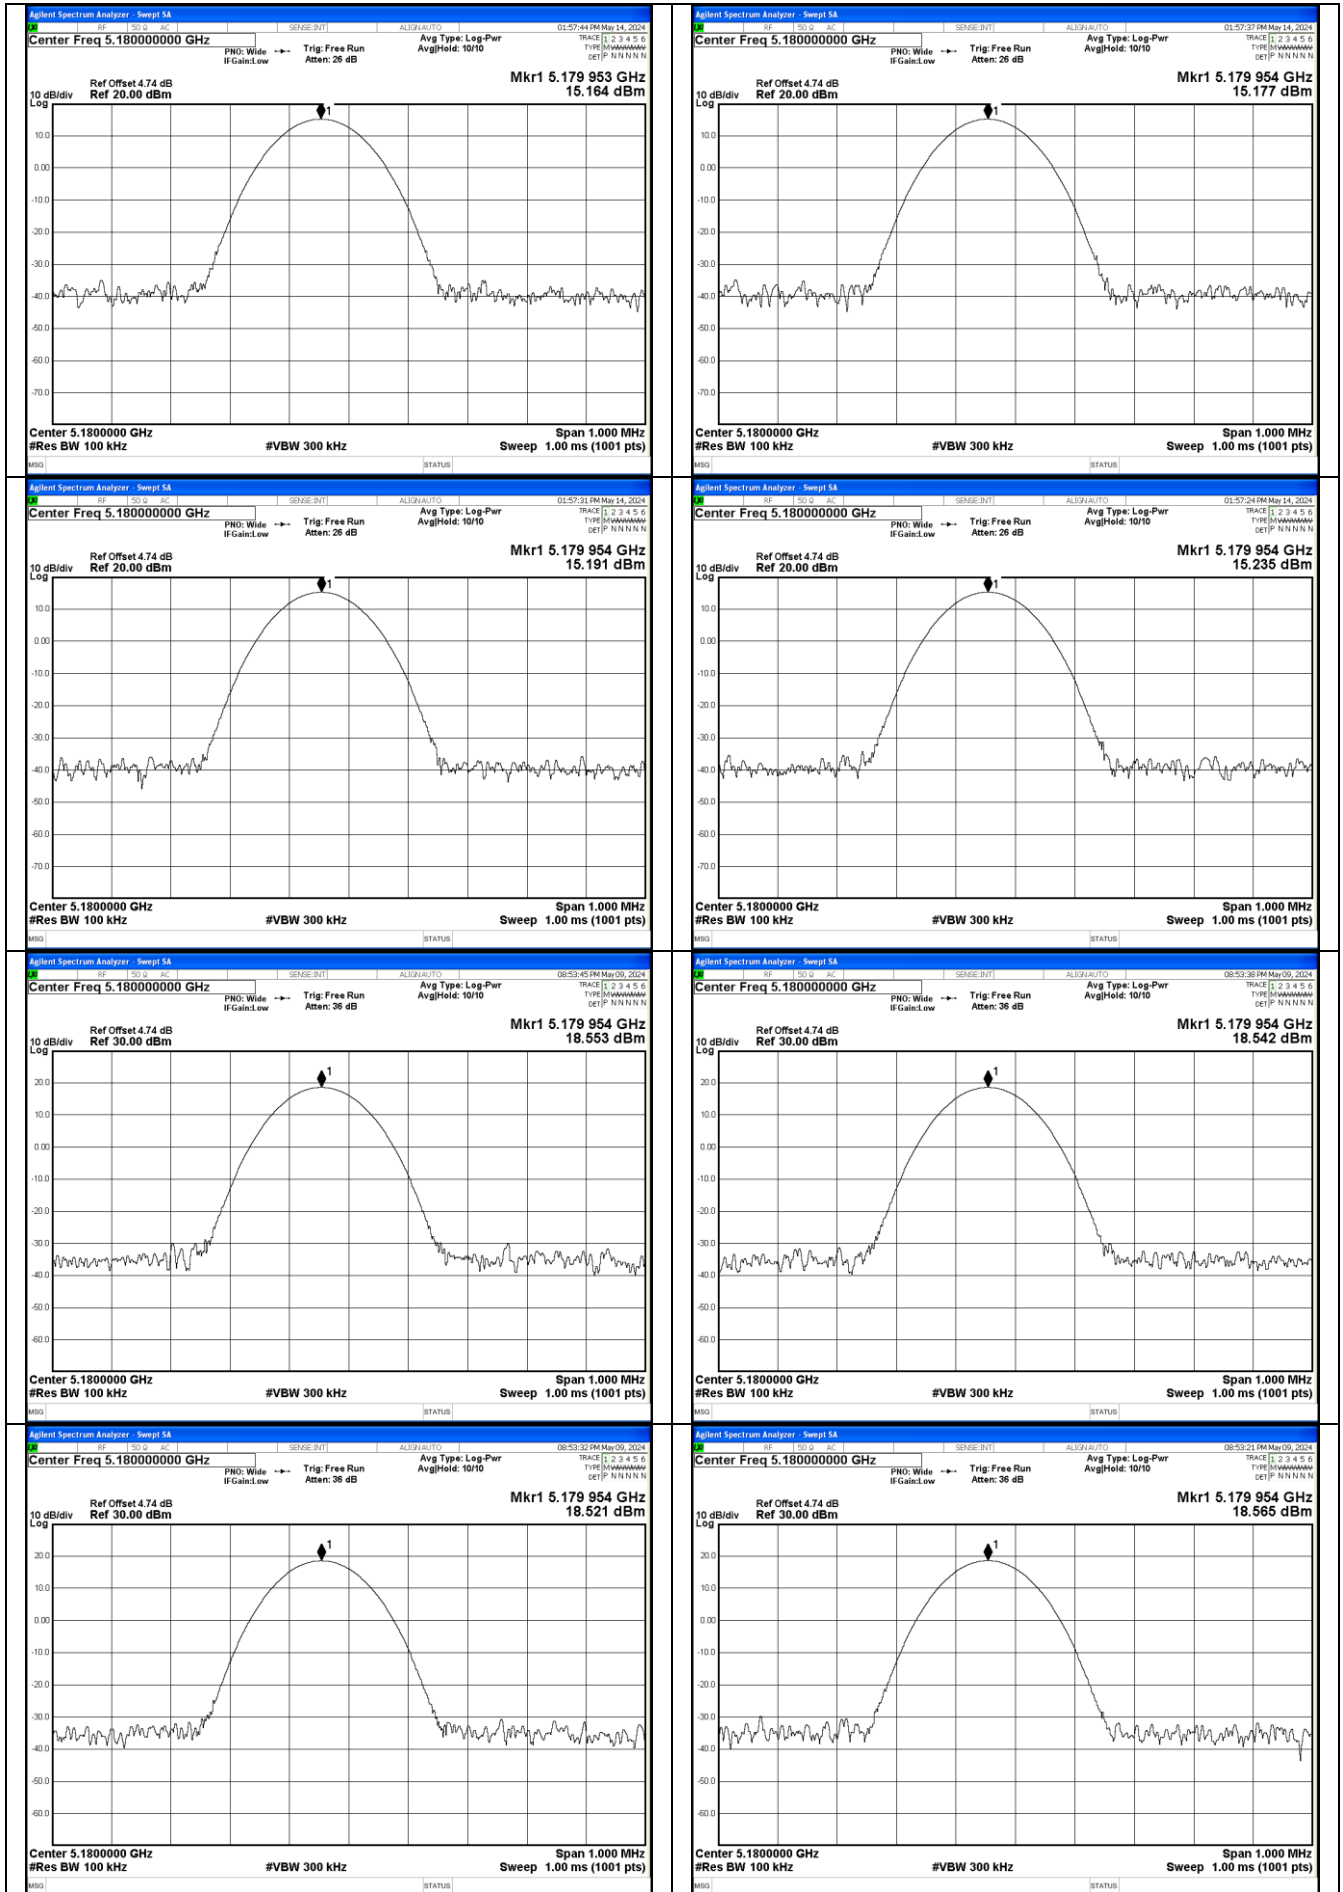

802.11 n40 5795MHz

802.11 ac40 5190MHz

802.11 ac40 5230MHz

802.11 ac40 5270MHz

802.11 ac40 5310MHz

802.11 ac40 5510MHz

802.11 ac40 5670MHz

802.11 ac40 5755MHz

802.11 ac40 5795MHz

802.11 ac80 5210MHz

802.11 ac80 5290MHz

802.11 ac80 5530MHz

802.11 ac80 5610MHz

802.11 ac80 5775MHz left

802.11 ac80 5775MHz right

Appendix A.4 Test Results of Frequency Stability

Wi-Fi 802.11ac mode:

Frequency (MHz)	Voltage (Vdc)	Temperature (°C)	Measured Frequency (MHz)	Deviation (ppm)	Limit (ppm)	Result
5180	7.4Vdc	-10	5179.953	9.07	25	Pass
		0	5179.953	9.07	25	Pass
		10	5179.953	9.07	25	Pass
		20	5179.953	9.07	25	Pass
		30	5179.953	9.07	25	Pass
		40	5179.954	8.98	25	Pass
	6Vdc	25	5179.954	8.88	25	Pass
	16Vdc	25	5179.954	8.88	25	Pass
	120Vdc	-10	5179.954	8.88	25	Pass
		0	5179.954	8.88	25	Pass
		10	5179.954	8.88	25	Pass
		20	5179.954	8.88	25	Pass
		30	5179.954	8.88	25	Pass
	85Vdc	25	5179.954	8.88	25	Pass
240Vdc	25	5179.954	8.88	25	Pass	