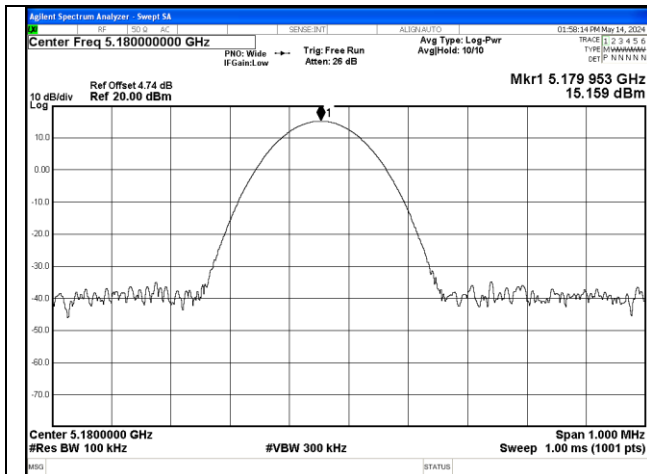

802.11 ac40 5795MHz

802.11 ac80 5210MHz

802.11 ac80 5290MHz

802.11 ac80 5530MHz

802.11 ac80 5610MHz

802.11 ac80 5775MHz left

802.11 ac80 5775MHz right

Appendix A.4 Test Results of Frequency Stability

Wi-Fi 802.11ac mode:

Frequency (MHz)	Voltage (Vdc)	Temperature (°C)	Measured Frequency (MHz)	Deviation (ppm)	Limit (ppm)	Result
5180	7.4Vdc	-10	5179.953	9.07	25	Pass
		0	5179.953	9.07	25	Pass
		10	5179.953	9.07	25	Pass
		20	5179.953	9.07	25	Pass
		30	5179.953	9.07	25	Pass
		40	5179.954	8.98	25	Pass
	6Vdc	25	5179.954	8.88	25	Pass
	16Vdc	25	5179.954	8.88	25	Pass
	120Vdc	-10	5179.954	8.88	25	Pass
		0	5179.954	8.88	25	Pass
		10	5179.954	8.88	25	Pass
		20	5179.954	8.88	25	Pass
		30	5179.954	8.88	25	Pass
	85Vdc	25	5179.954	8.88	25	Pass
240Vdc	25	5179.954	8.88	25	Pass	