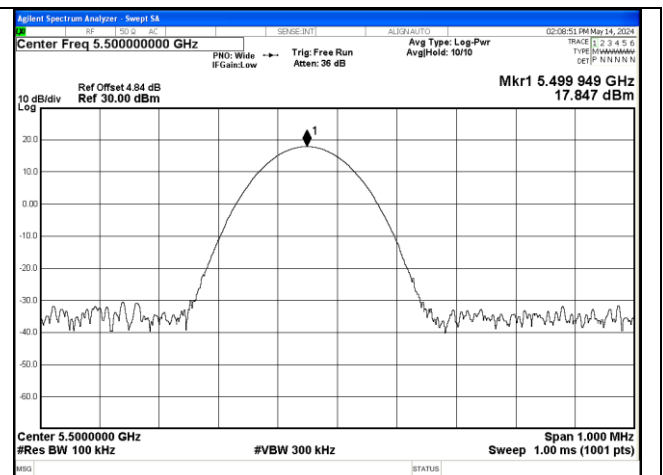

Frequency (MHz)	Voltage (Vdc)	Temperature (°C)	Measured Frequency (MHz)	Deviation (ppm)	Limit (ppm)	Result	
5500	7.4Vdc	-10	5499.949	9.27	25	Pass	
		0	5499.949	9.27	25	Pass	
		10	5499.949	9.27	25	Pass	
		20	5499.949	9.27	25	Pass	
		30	5499.949	9.27	25	Pass	
		40	5499.949	9.27	25	Pass	
	6Vdc	25	5499.949	9.27	25	Pass	
		16Vdc	25	5499.949	9.27	25	Pass
	120Vdc	-10	5499.951	8.91	25	Pass	
		0	5499.951	8.91	25	Pass	
		10	5499.951	8.91	25	Pass	
		20	5499.951	8.91	25	Pass	
		30	5499.951	8.91	25	Pass	
	85Vdc	25	5499.951	8.91	25	Pass	
240Vdc	25	5499.951	8.91	25	Pass