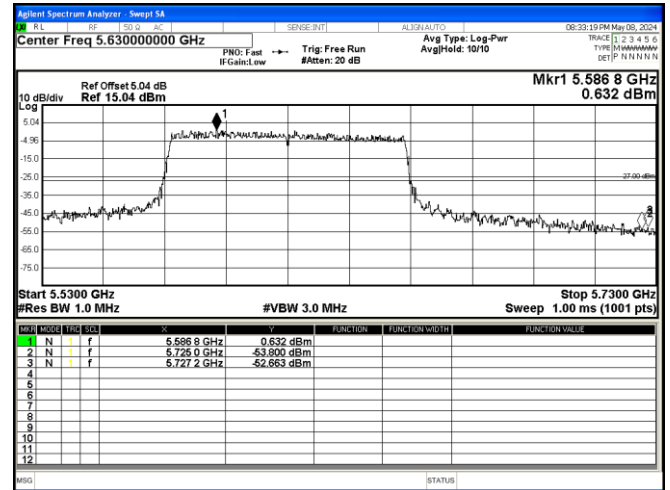

802.11 ac40 5795MHz

802.11 ac80 5210MHz

802.11 ac80 5290MHz

802.11 ac80 5530MHz

802.11 ac80 5610MHz

802.11 ac80 5775MHz left

802.11 ac80 5775MHz right

Appendix A.4 Test Results of Frequency Stability

Wi-Fi 802.11ac mode:

Frequency (MHz)	Voltage (Vdc)	Temperature (°C)	Measured Frequency (MHz)	Deviation (ppm)	Limit (ppm)	Result
5180	7.4Vdc	-10	5179.953	9.07	25	Pass
		0	5179.953	9.07	25	Pass
		10	5179.953	9.07	25	Pass
		20	5179.953	9.07	25	Pass
		30	5179.953	9.07	25	Pass
		40	5179.954	8.98	25	Pass
	6Vdc	25	5179.954	8.88	25	Pass
	16Vdc	25	5179.954	8.88	25	Pass
	120Vdc	-10	5179.954	8.88	25	Pass
		0	5179.954	8.88	25	Pass
		10	5179.954	8.88	25	Pass
		20	5179.954	8.88	25	Pass
		30	5179.954	8.88	25	Pass
	85Vdc	25	5179.954	8.88	25	Pass
240Vdc	25	5179.954	8.88	25	Pass	