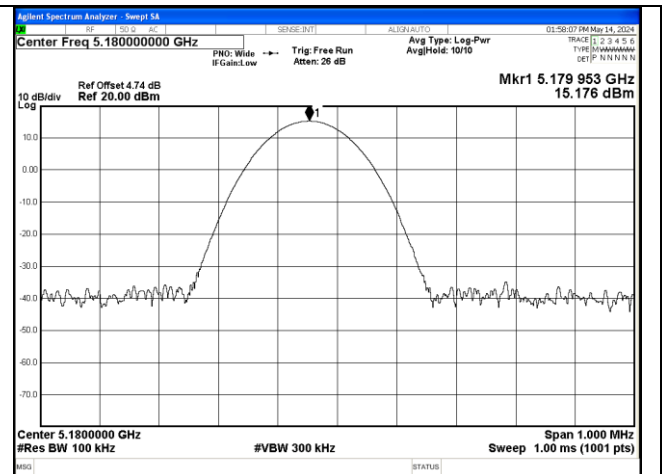

802.11 ac40 5795MHz

802.11 ac80 5210MHz

802.11 ac80 5290MHz

802.11 ac80 5530MHz

802.11 ac80 5610MHz

802.11 ac80 5775MHz left

802.11 ac80 5775MHz right

Appendix A.4 Test Results of Frequency Stability

Wi-Fi 802.11ac mode:

Frequency (MHz)	Voltage (Vdc)	Temperature (°C)	Measured Frequency (MHz)	Deviation (ppm)	Limit (ppm)	Result
5180	7.4Vdc	-10	5179.953	9.07	25	Pass
		0	5179.953	9.07	25	Pass
		10	5179.953	9.07	25	Pass
		20	5179.953	9.07	25	Pass
		30	5179.953	9.07	25	Pass
		40	5179.954	8.98	25	Pass
	6Vdc	25	5179.954	8.88	25	Pass
	16Vdc	25	5179.954	8.88	25	Pass
	120Vdc	-10	5179.954	8.88	25	Pass
		0	5179.954	8.88	25	Pass
		10	5179.954	8.88	25	Pass
		20	5179.954	8.88	25	Pass
		30	5179.954	8.88	25	Pass
	85Vdc	25	5179.954	8.88	25	Pass
240Vdc	25	5179.954	8.88	25	Pass	