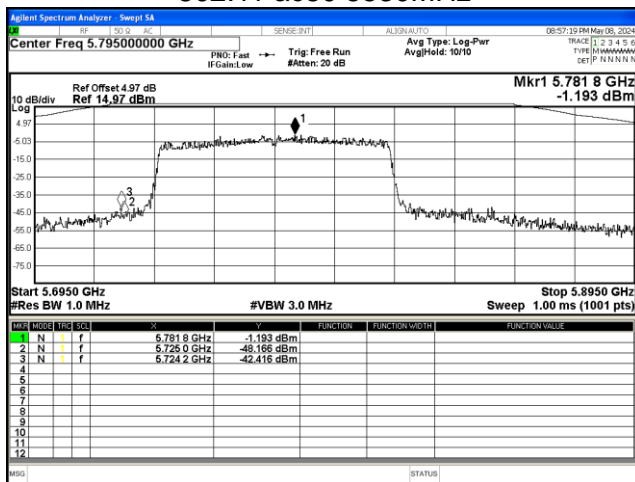

802.11 ac40 5795MHz

802.11 ac80 5210MHz

802.11 ac80 5290MHz

802.11 ac80 5530MHz

802.11 ac80 5610MHz

802.11 ac80 5775MHz left

802.11 ac80 5775MHz right

Appendix A.4 Test Results of Frequency Stability

Wi-Fi 802.11ac mode:

Frequency (MHz)	Voltage (Vdc)	Temperature (°C)	Measured Frequency (MHz)	Deviation (ppm)	Limit (ppm)	Result
5180	7.4Vdc	-10	5179.953	9.07	25	Pass
		0	5179.953	9.07	25	Pass
		10	5179.953	9.07	25	Pass
		20	5179.953	9.07	25	Pass
		30	5179.953	9.07	25	Pass
		40	5179.954	8.98	25	Pass
	6Vdc	25	5179.954	8.88	25	Pass
	16Vdc	25	5179.954	8.88	25	Pass
	120Vdc	-10	5179.954	8.88	25	Pass
		0	5179.954	8.88	25	Pass
		10	5179.954	8.88	25	Pass
		20	5179.954	8.88	25	Pass
		30	5179.954	8.88	25	Pass
	85Vdc	25	5179.954	8.88	25	Pass
240Vdc	25	5179.954	8.88	25	Pass	