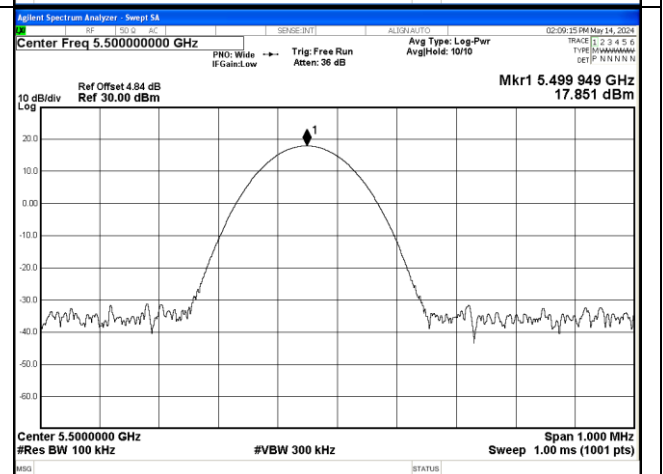

Frequency (MHz)	Voltage (Vdc)	Temperature (°C)	Measured Frequency (MHz)	Deviation (ppm)	Limit (ppm)	Result	
5500	7.4Vdc	-10	5499.949	9.27	25	Pass	
		0	5499.949	9.27	25	Pass	
		10	5499.949	9.27	25	Pass	
		20	5499.949	9.27	25	Pass	
		30	5499.949	9.27	25	Pass	
		40	5499.949	9.27	25	Pass	
	6Vdc	25	5499.949	9.27	25	Pass	
		16Vdc	25	5499.949	9.27	25	Pass
	120Vdc	-10	5499.951	8.91	25	Pass	
		0	5499.951	8.91	25	Pass	
		10	5499.951	8.91	25	Pass	
		20	5499.951	8.91	25	Pass	
		30	5499.951	8.91	25	Pass	
	85Vdc	25	5499.951	8.91	25	Pass	
240Vdc	25	5499.951	8.91	25	Pass