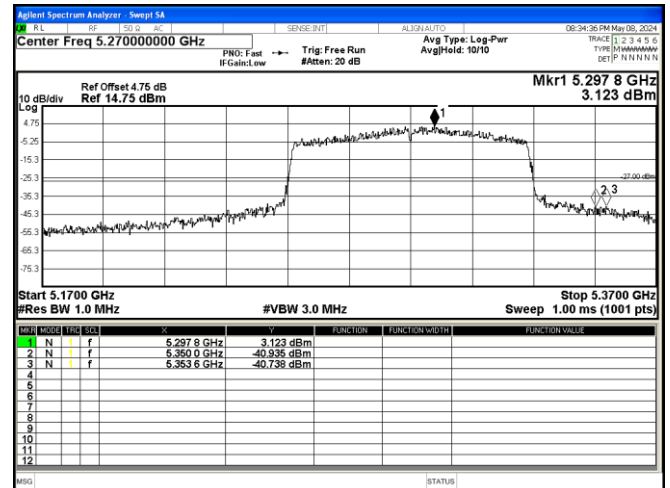

802.11 n40 5795MHz

802.11 ac40 5190MHz

802.11 ac40 5230MHz

802.11 ac40 5270MHz

802.11 ac40 5310MHz

802.11 ac40 5510MHz

802.11 ac40 5670MHz

802.11 ac40 5755MHz

802.11 ac40 5795MHz

802.11 ac80 5210MHz

802.11 ac80 5290MHz

802.11 ac80 5530MHz

802.11 ac80 5610MHz

802.11 ac80 5775MHz left

802.11 ac80 5775MHz right

Appendix A.4 Test Results of Frequency Stability

Wi-Fi 802.11ac mode:

Frequency (MHz)	Voltage (Vdc)	Temperature (°C)	Measured Frequency (MHz)	Deviation (ppm)	Limit (ppm)	Result
5180	7.4Vdc	-10	5179.953	9.07	25	Pass
		0	5179.953	9.07	25	Pass
		10	5179.953	9.07	25	Pass
		20	5179.953	9.07	25	Pass
		30	5179.953	9.07	25	Pass
		40	5179.954	8.98	25	Pass
	6Vdc	25	5179.954	8.88	25	Pass
	16Vdc	25	5179.954	8.88	25	Pass
	120Vdc	-10	5179.954	8.88	25	Pass
		0	5179.954	8.88	25	Pass
		10	5179.954	8.88	25	Pass
		20	5179.954	8.88	25	Pass
		30	5179.954	8.88	25	Pass
	85Vdc	25	5179.954	8.88	25	Pass
240Vdc	25	5179.954	8.88	25	Pass	