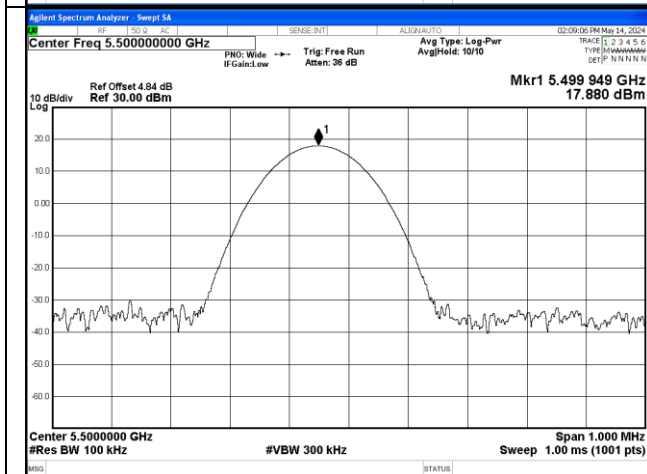

Frequency (MHz)	Voltage (Vdc)	Temperature (°C)	Measured Frequency (MHz)	Deviation (ppm)	Limit (ppm)	Result	
5500	7.4Vdc	-10	5499.949	9.27	25	Pass	
		0	5499.949	9.27	25	Pass	
		10	5499.949	9.27	25	Pass	
		20	5499.949	9.27	25	Pass	
		30	5499.949	9.27	25	Pass	
		40	5499.949	9.27	25	Pass	
	6Vdc	25	5499.949	9.27	25	Pass	
		16Vdc	25	5499.949	9.27	25	Pass
	120Vdc	-10	5499.951	8.91	25	Pass	
		0	5499.951	8.91	25	Pass	
		10	5499.951	8.91	25	Pass	
		20	5499.951	8.91	25	Pass	
		30	5499.951	8.91	25	Pass	
	85Vdc	25	5499.951	8.91	25	Pass	
240Vdc	25	5499.951	8.91	25	Pass