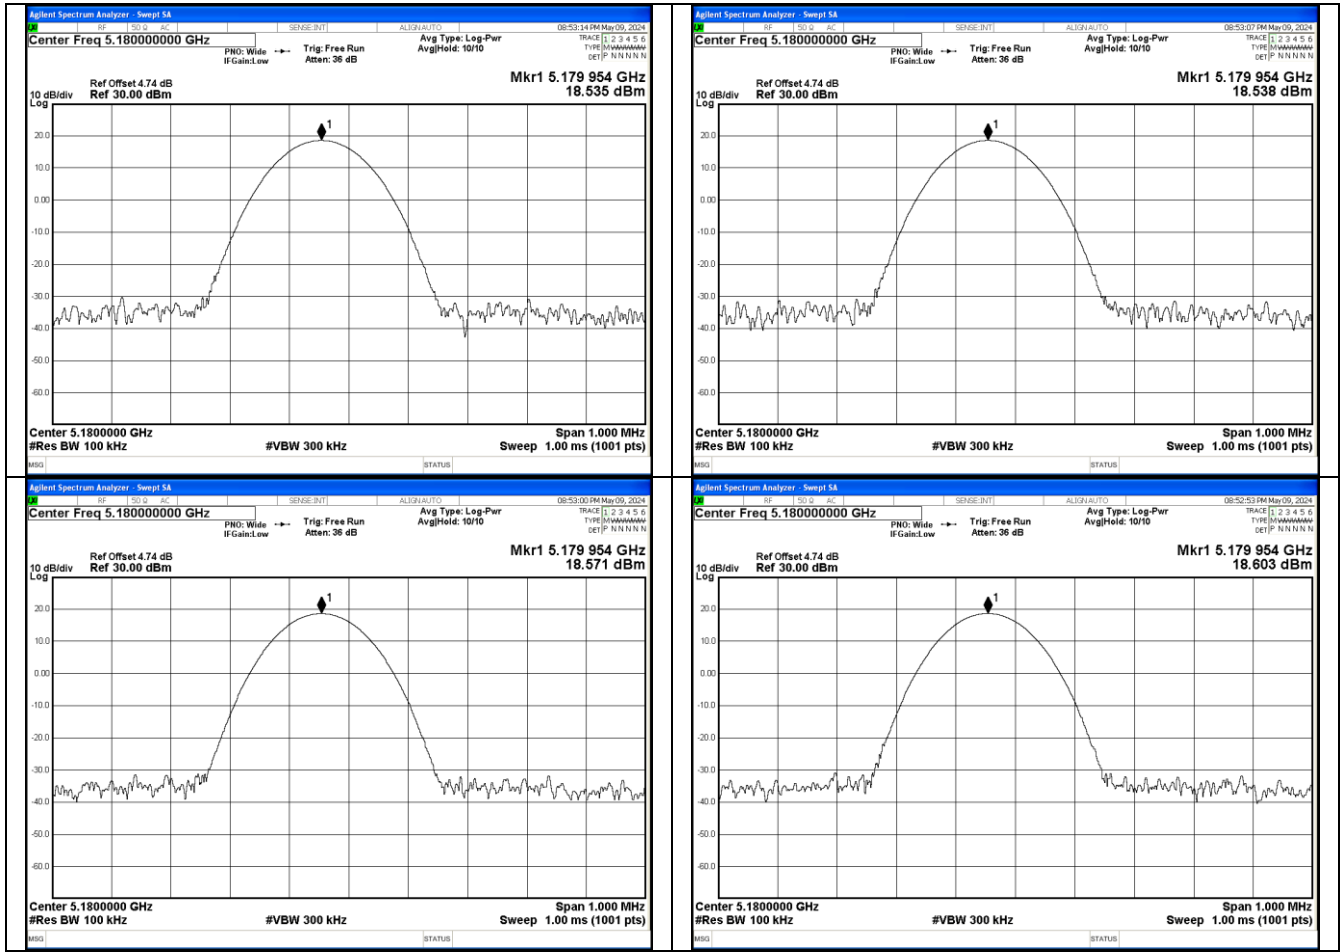

802.11 ac40 5795MHz

802.11 ac80 5210MHz

802.11 ac80 5290MHz

802.11 ac80 5530MHz

802.11 ac80 5610MHz

802.11 ac80 5775MHz left

802.11 ac80 5775MHz right

Appendix A.4 Test Results of Frequency Stability

Wi-Fi 802.11ac mode:

Frequency (MHz)	Voltage (Vdc)	Temperature (°C)	Measured Frequency (MHz)	Deviation (ppm)	Limit (ppm)	Result
5180	7.4Vdc	-10	5179.953	9.07	25	Pass
		0	5179.953	9.07	25	Pass
		10	5179.953	9.07	25	Pass
		20	5179.953	9.07	25	Pass
		30	5179.953	9.07	25	Pass
		40	5179.954	8.98	25	Pass
	6Vdc	25	5179.954	8.88	25	Pass
	16Vdc	25	5179.954	8.88	25	Pass
	120Vdc	-10	5179.954	8.88	25	Pass
		0	5179.954	8.88	25	Pass
		10	5179.954	8.88	25	Pass
		20	5179.954	8.88	25	Pass
		30	5179.954	8.88	25	Pass
	85Vdc	25	5179.954	8.88	25	Pass
240Vdc	25	5179.954	8.88	25	Pass	