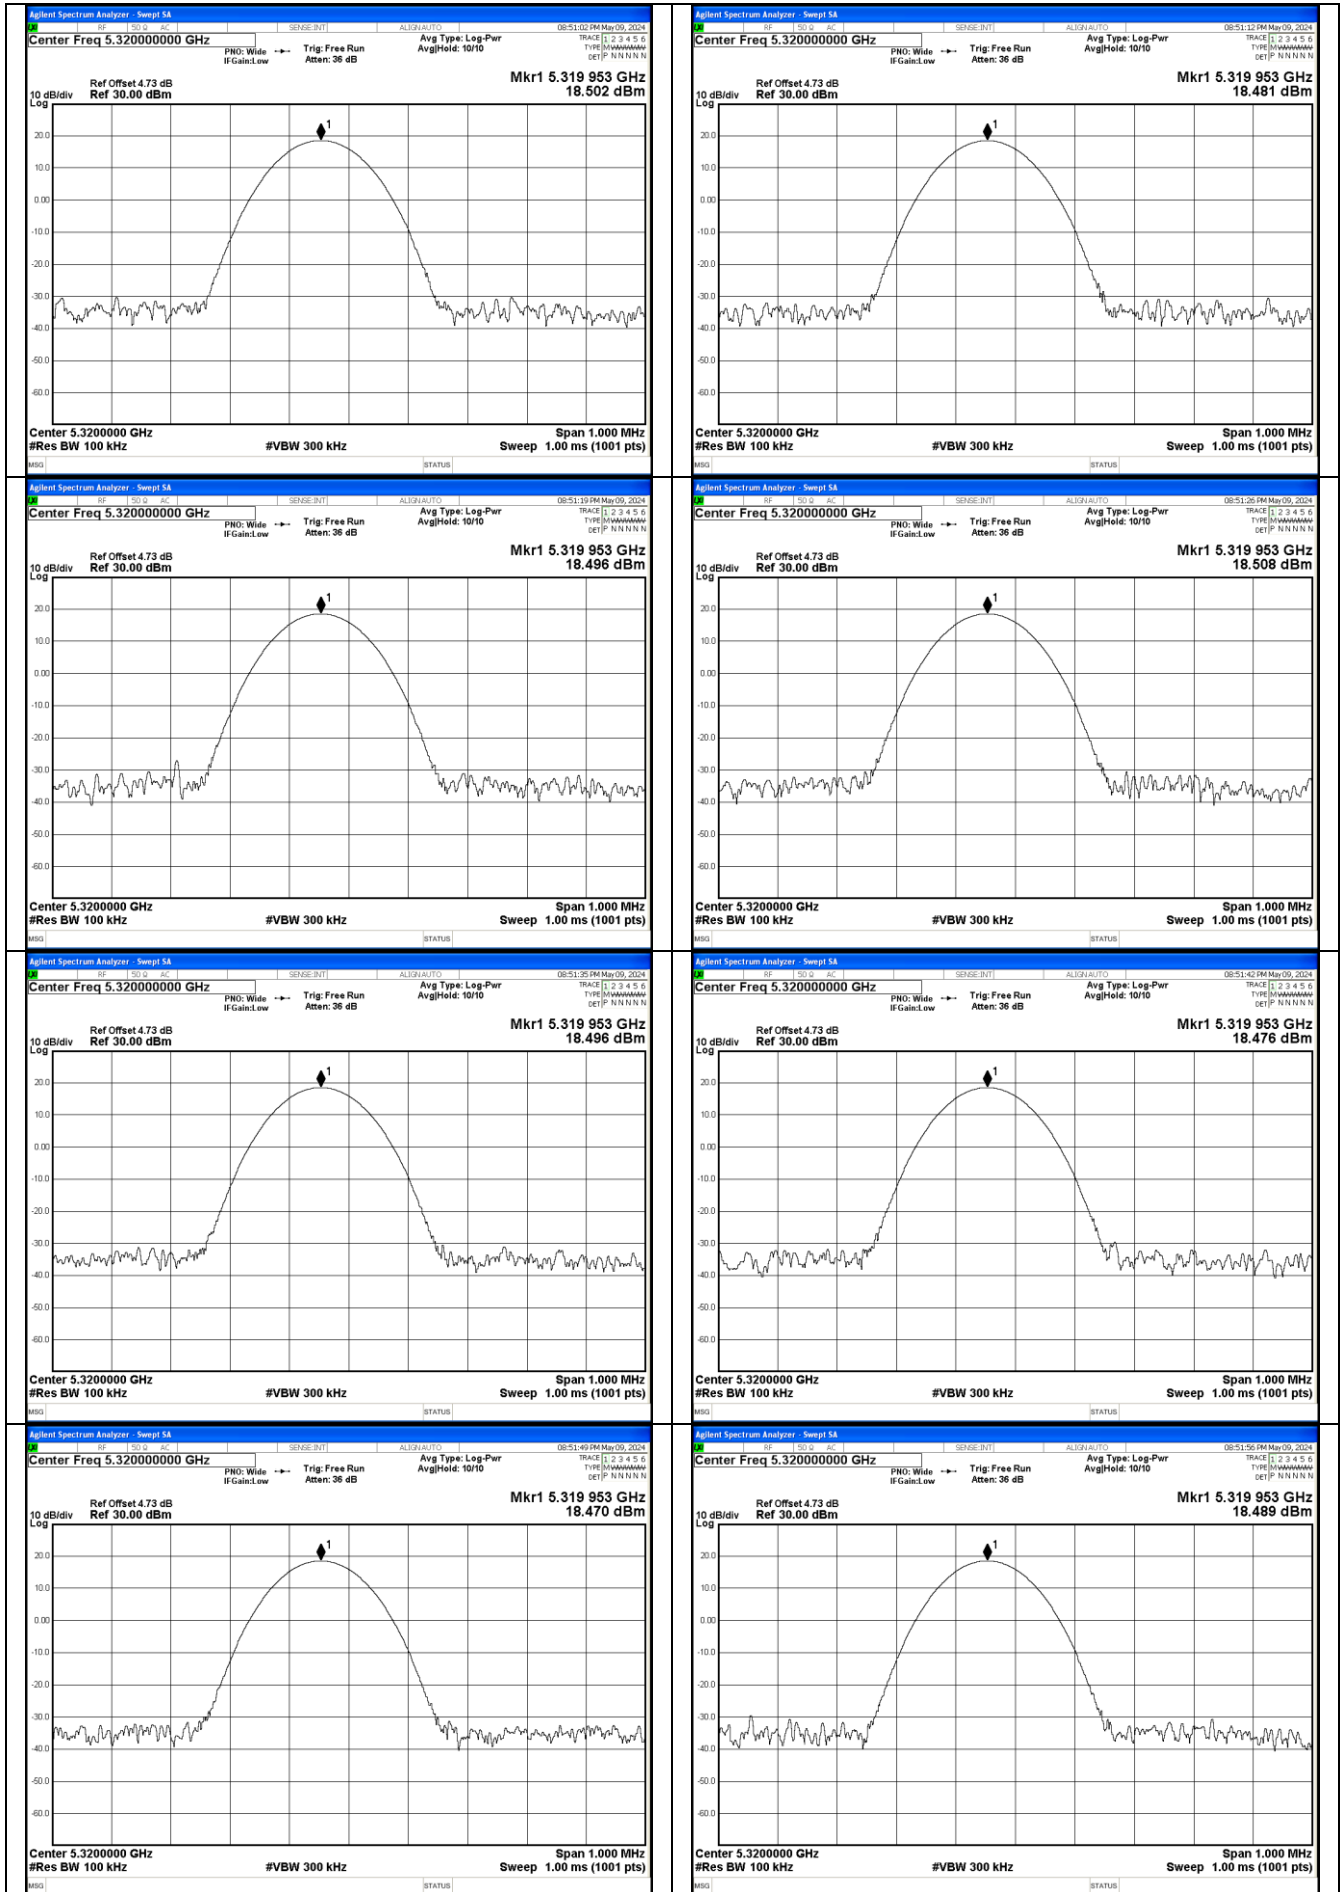

Frequency (MHz)	Voltage (Vdc)	Temperature (°C)	Measured Frequency (MHz)	Deviation (ppm)	Limit (ppm)	Result	
5500	7.4Vdc	-10	5499.949	9.27	25	Pass	
		0	5499.949	9.27	25	Pass	
		10	5499.949	9.27	25	Pass	
		20	5499.949	9.27	25	Pass	
		30	5499.949	9.27	25	Pass	
		40	5499.949	9.27	25	Pass	
	6Vdc	25	5499.949	9.27	25	Pass	
		16Vdc	25	5499.949	9.27	25	Pass
	120Vdc	-10	5499.951	8.91	25	Pass	
		0	5499.951	8.91	25	Pass	
		10	5499.951	8.91	25	Pass	
		20	5499.951	8.91	25	Pass	
		30	5499.951	8.91	25	Pass	
	85Vdc	25	5499.951	8.91	25	Pass	
240Vdc	25	5499.951	8.91	25	Pass