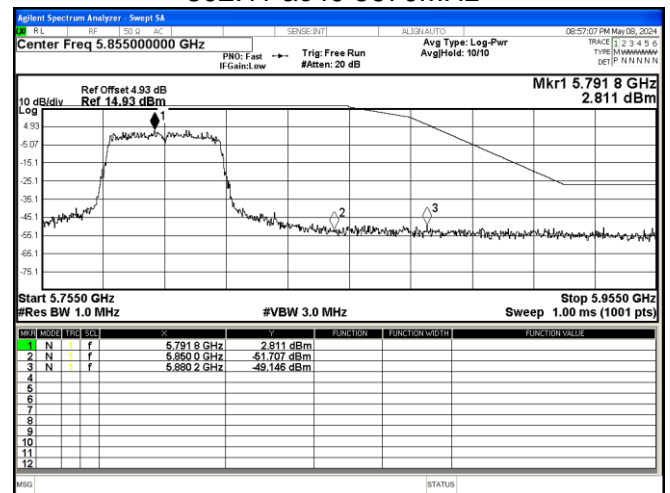

802.11 n40 5795MHz

802.11 ac40 5190MHz

802.11 ac40 5230MHz

802.11 ac40 5270MHz

802.11 ac40 5310MHz

802.11 ac40 5510MHz

802.11 ac40 5670MHz

802.11 ac40 5755MHz

802.11 ac40 5795MHz

802.11 ac80 5210MHz

802.11 ac80 5290MHz

802.11 ac80 5530MHz

802.11 ac80 5610MHz

802.11 ac80 5775MHz left

802.11 ac80 5775MHz right

Appendix A.4 Test Results of Frequency Stability

Wi-Fi 802.11ac mode:

Frequency (MHz)	Voltage (Vdc)	Temperature (°C)	Measured Frequency (MHz)	Deviation (ppm)	Limit (ppm)	Result
5180	7.4Vdc	-10	5179.953	9.07	25	Pass
		0	5179.953	9.07	25	Pass
		10	5179.953	9.07	25	Pass
		20	5179.953	9.07	25	Pass
		30	5179.953	9.07	25	Pass
		40	5179.954	8.98	25	Pass
	6Vdc	25	5179.954	8.88	25	Pass
	16Vdc	25	5179.954	8.88	25	Pass
	120Vdc	-10	5179.954	8.88	25	Pass
		0	5179.954	8.88	25	Pass
		10	5179.954	8.88	25	Pass
		20	5179.954	8.88	25	Pass
		30	5179.954	8.88	25	Pass
	85Vdc	25	5179.954	8.88	25	Pass
240Vdc	25	5179.954	8.88	25	Pass	