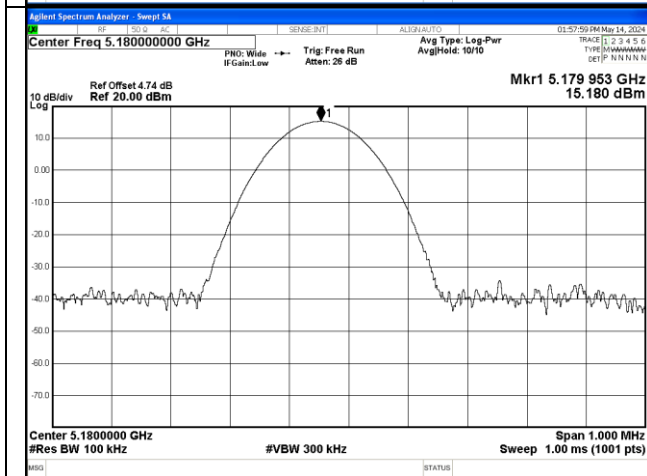

802.11 ac40 5795MHz

802.11 ac80 5210MHz

802.11 ac80 5290MHz

802.11 ac80 5530MHz

802.11 ac80 5610MHz

802.11 ac80 5775MHz left

802.11 ac80 5775MHz right

Appendix A.4 Test Results of Frequency Stability

Wi-Fi 802.11ac mode:

Frequency (MHz)	Voltage (Vdc)	Temperature (°C)	Measured Frequency (MHz)	Deviation (ppm)	Limit (ppm)	Result
5180	7.4Vdc	-10	5179.953	9.07	25	Pass
		0	5179.953	9.07	25	Pass
		10	5179.953	9.07	25	Pass
		20	5179.953	9.07	25	Pass
		30	5179.953	9.07	25	Pass
		40	5179.954	8.98	25	Pass
	6Vdc	25	5179.954	8.88	25	Pass
	16Vdc	25	5179.954	8.88	25	Pass
	120Vdc	-10	5179.954	8.88	25	Pass
		0	5179.954	8.88	25	Pass
		10	5179.954	8.88	25	Pass
		20	5179.954	8.88	25	Pass
		30	5179.954	8.88	25	Pass
	85Vdc	25	5179.954	8.88	25	Pass
240Vdc	25	5179.954	8.88	25	Pass	