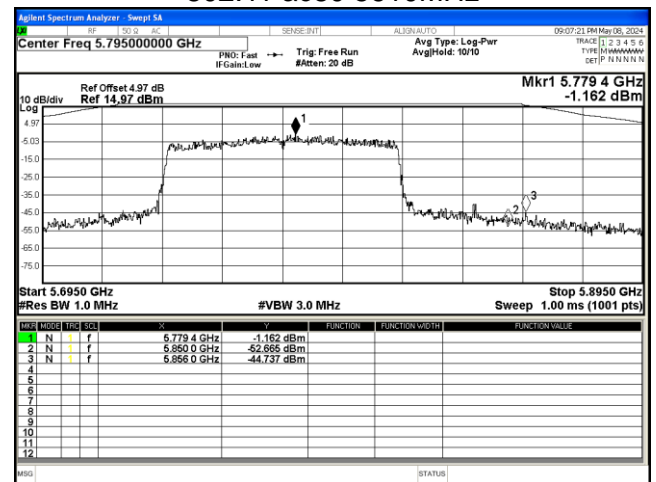

802.11 ac40 5795MHz

802.11 ac80 5210MHz

802.11 ac80 5290MHz

802.11 ac80 5530MHz

802.11 ac80 5610MHz

802.11 ac80 5775MHz left

802.11 ac80 5775MHz right

Appendix A.4 Test Results of Frequency Stability

Wi-Fi 802.11ac mode:

Frequency (MHz)	Voltage (Vdc)	Temperature (°C)	Measured Frequency (MHz)	Deviation (ppm)	Limit (ppm)	Result
5180	7.4Vdc	-10	5179.953	9.07	25	Pass
		0	5179.953	9.07	25	Pass
		10	5179.953	9.07	25	Pass
		20	5179.953	9.07	25	Pass
		30	5179.953	9.07	25	Pass
		40	5179.954	8.98	25	Pass
	6Vdc	25	5179.954	8.88	25	Pass
	16Vdc	25	5179.954	8.88	25	Pass
	120Vdc	-10	5179.954	8.88	25	Pass
		0	5179.954	8.88	25	Pass
		10	5179.954	8.88	25	Pass
		20	5179.954	8.88	25	Pass
		30	5179.954	8.88	25	Pass
	85Vdc	25	5179.954	8.88	25	Pass
240Vdc	25	5179.954	8.88	25	Pass	