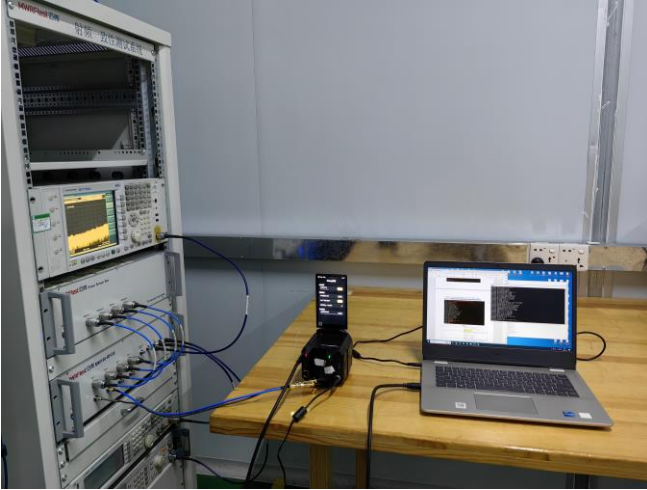

Appendix D: Test Setup

Conducted Measurement

Conducted Emission on AC Mains

Radiated Spurious Emission Below 1GHz

Radiated Spurious Emission Above 1GHz

*****The End*****