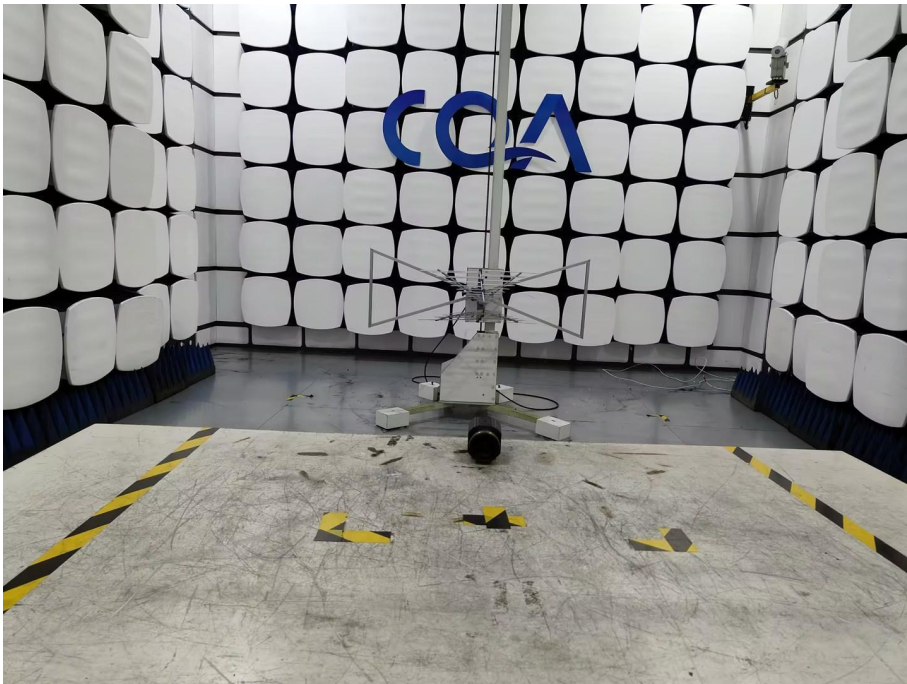

Test Photos

1.1 Radiated Spurious Emission

9kHz~30MHz:

30MHz~1GHz:

Above 1GHz:

1.2 Conducted Emissions Test Setup