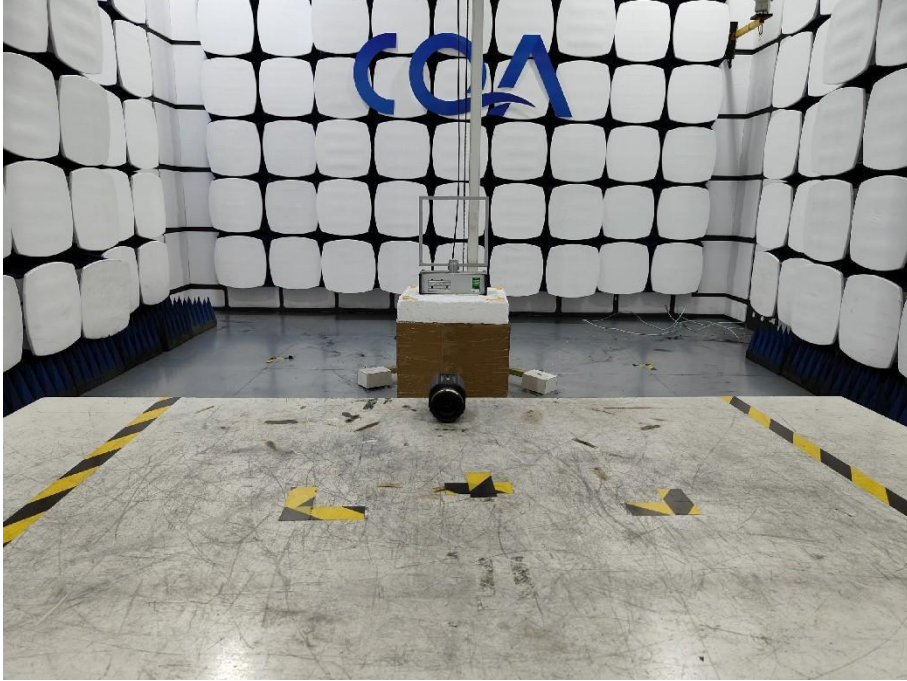

Test Photos

1.1 Radiated Spurious Emission

9kHz~30MHz:

30MHz~1GHz:

Above 1GHz:

1.2 Conducted Emissions Test Setup