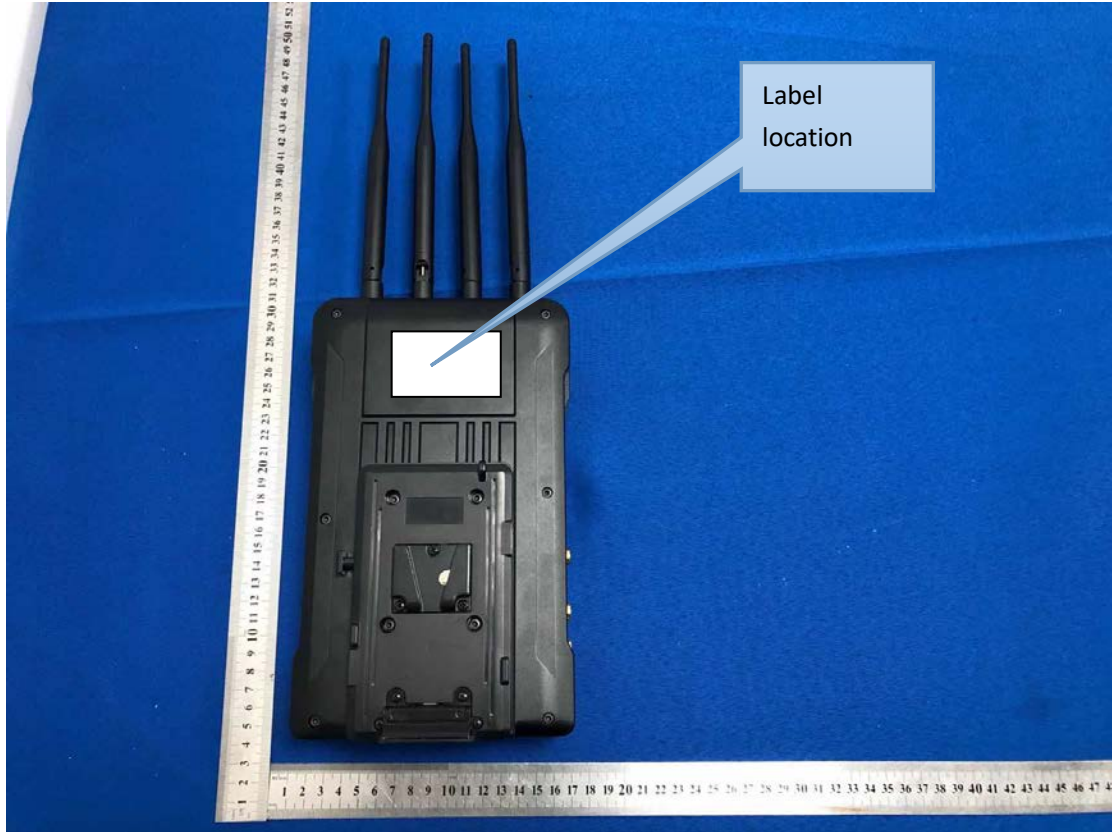

## Label & label location

Size:40\*20mm

### **WIRELESS VIDEO TRANSMISSION SYSTEM**

**FCC ID: 2ADZC-9842D**

This device complies with part 15 of the FCC Rules. Operation is subject to the following two conditions:

- (1) This device may not cause harmful interference, and
- (2) This device must accept any interference received, including interference that may cause undesired operation.