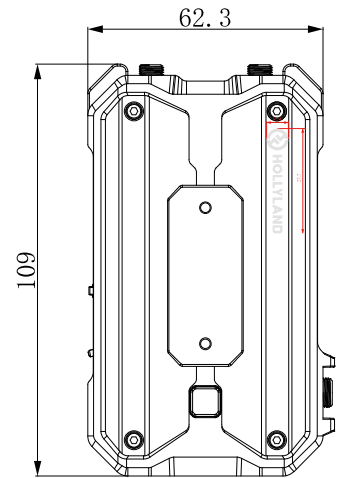

D

1 2 3 4 5 6

© HOLLYLAND TECHNOLOGY
 ALL RIGHTS RESERVED
 CE 1000

HOLLYLAND

: 30.78*9.59 27.69*5.74
 Unit : mm