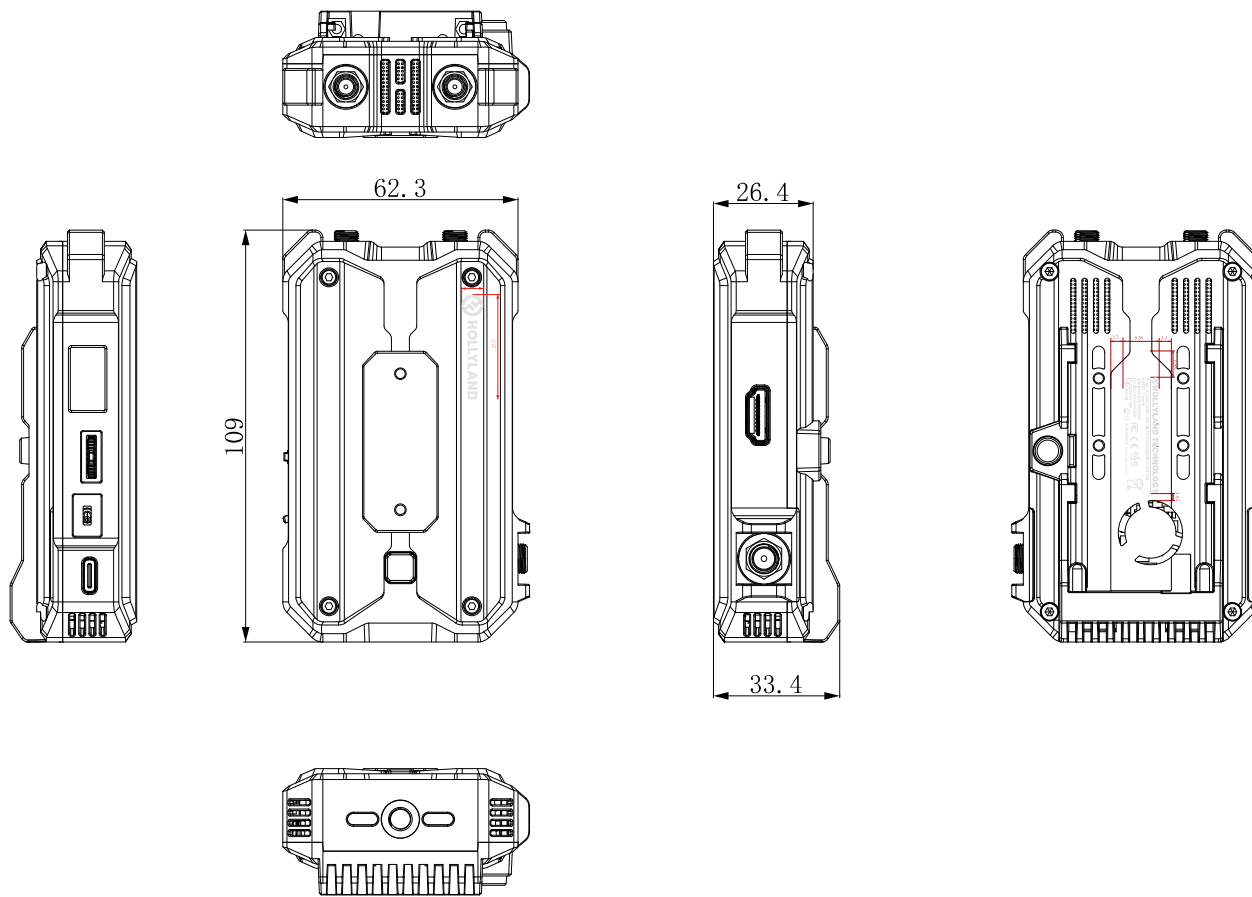

D

1 2 3 4 5 6

HOLLYLAND TECHNOLOGY
 HOLLYLAND TECHNOLOGY
 CE 1605

HOLLYLAND

30.78*9.59 27.69*5.74

Unit: mm