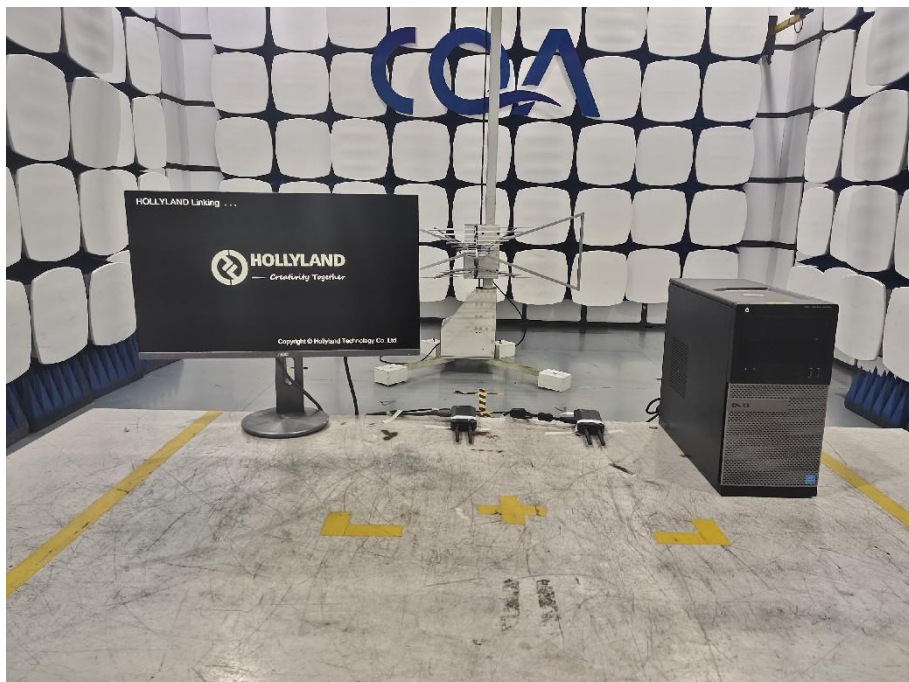

1 Photographs - EUT Test Setup

1.1 Radiated Spurious Emission

9kHz~30MHz:

30MHz~1GHz:

Above 1GHz:

1.2 Conducted Emission