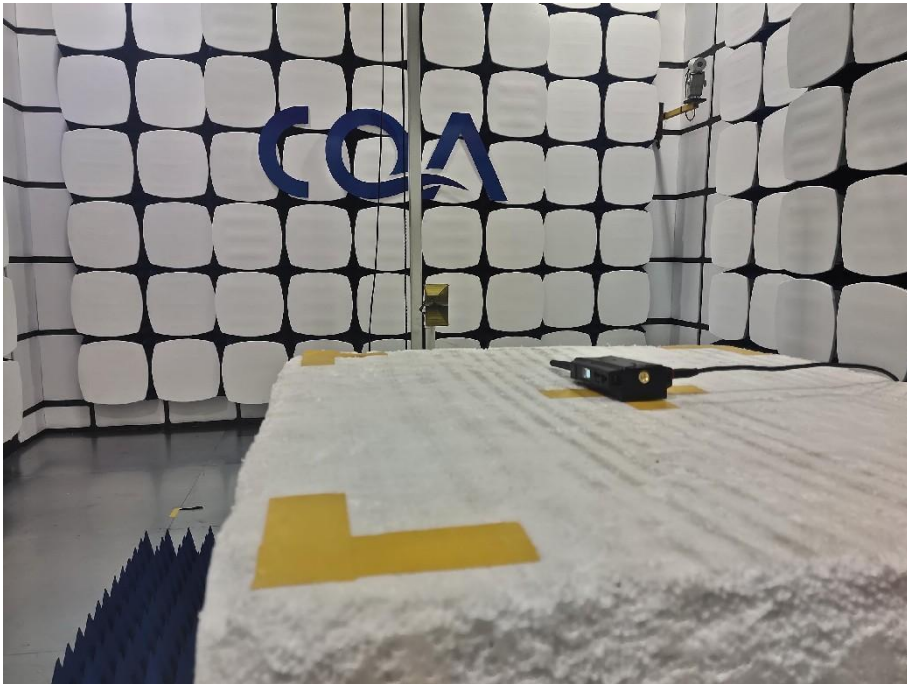

1 Photographs - EUT Test Setup

1.1 Radiated Spurious Emission

9kHz~30MHz:

30MHz~1GHz:

Above 1GHz:

1.2 Conducted Emission