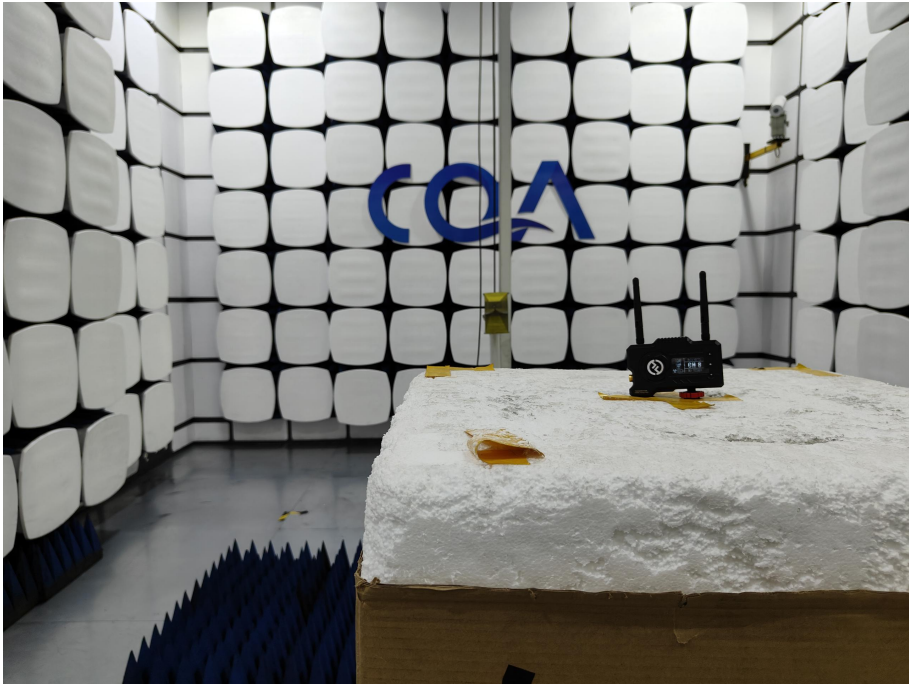

Setup photos

1 Photographs - EUT Test Setup

1.1 Radiated Spurious Emission

9kHz~30MHz:

30MHz~1GHz:

Above 1GHz:

1.2 Conducted Emission