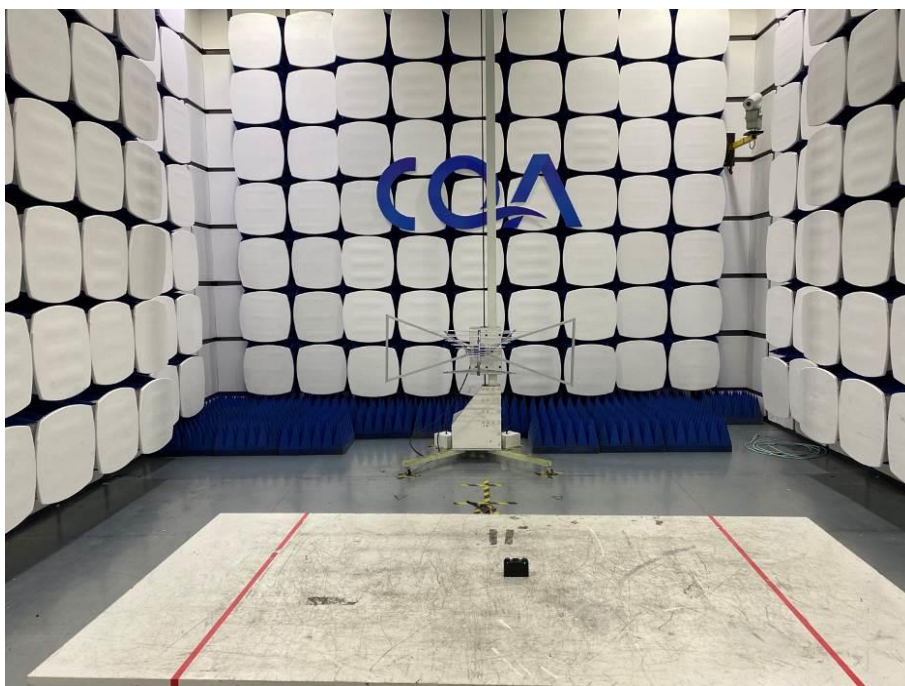

## 1 Photographs - EUT Test Setup

### 1.1 Radiated Spurious Emission

9KHz~30MHz:

30MHz~1GHz:

Above 1GHz: