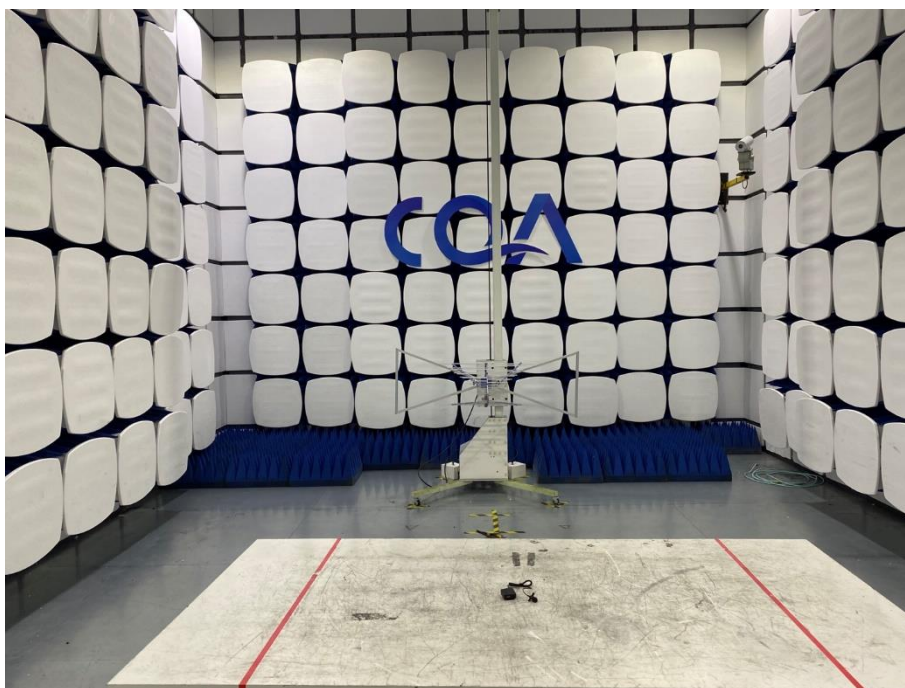

1 Photographs - EUT Test Setup

1.1 Radiated Spurious Emission

9KHz~30MHz:

30MHz~1GHz:

Above 1GHz: