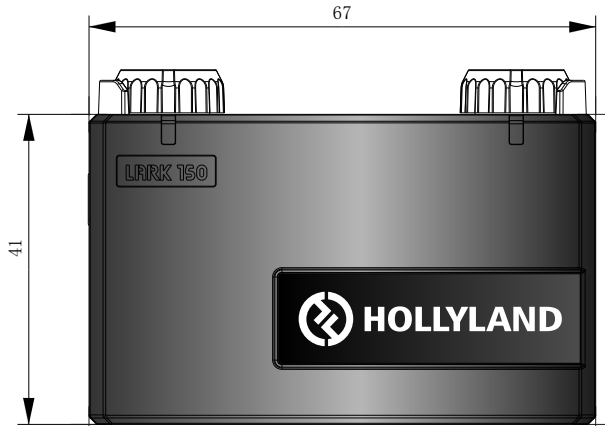

# RX

HY.4.106.1268-DMSYA(2)

HY.4.106.1204-RZCMSYA(2)

HY.4.106.1266-RZMSYA(1)

HY.4.106.1205-RYCMSYA(2)

此处由我司自行镭雕，供应商无需处理

SN码内容具体见命名规则

HY.4.106.1267-RBMSYA(1)

工艺：丝印

颜色：白色

HL-6901A-RX丝印					
UNIT	DATE	DESCRIPTION	REVISIONS	SIGN	
Designed by (D-M-Y) LAN 12-10-2020		Checked by	Approved by	DATE (D-M-Y) LAN 29-08-2020	Scale 1:1
Hollyland			Part No.		
			Drawing No.	-	
			Description		
			Edition	01	