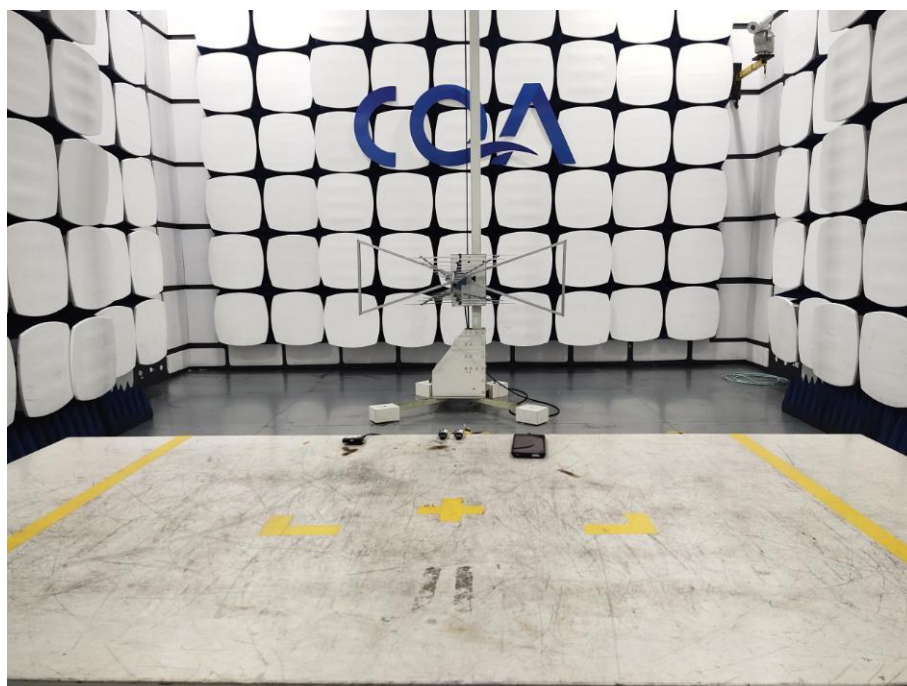

## Setup photos

### 1 Photographs

#### 1.1 Radiated Emission Test Setup

9kHz~30MHz

30MHz~1GHz:

Above 1GHz: