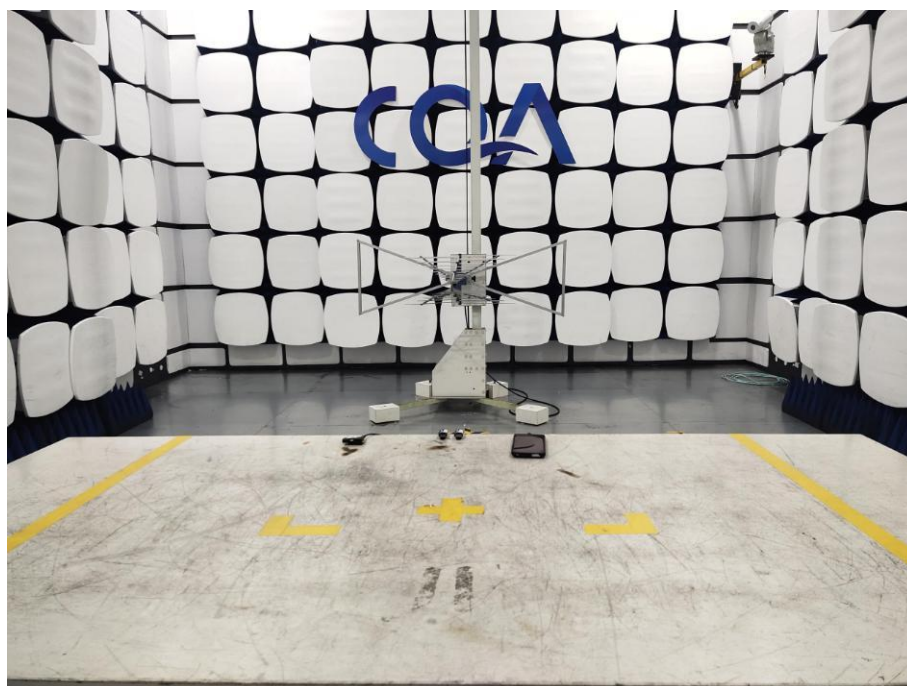

Setup photos

1 Photographs

1.1 Radiated Emission Test Setup

9kHz~30MHz

30MHz~1GHz:

Above 1GHz:

1.2 Conducted Emission Test Setup