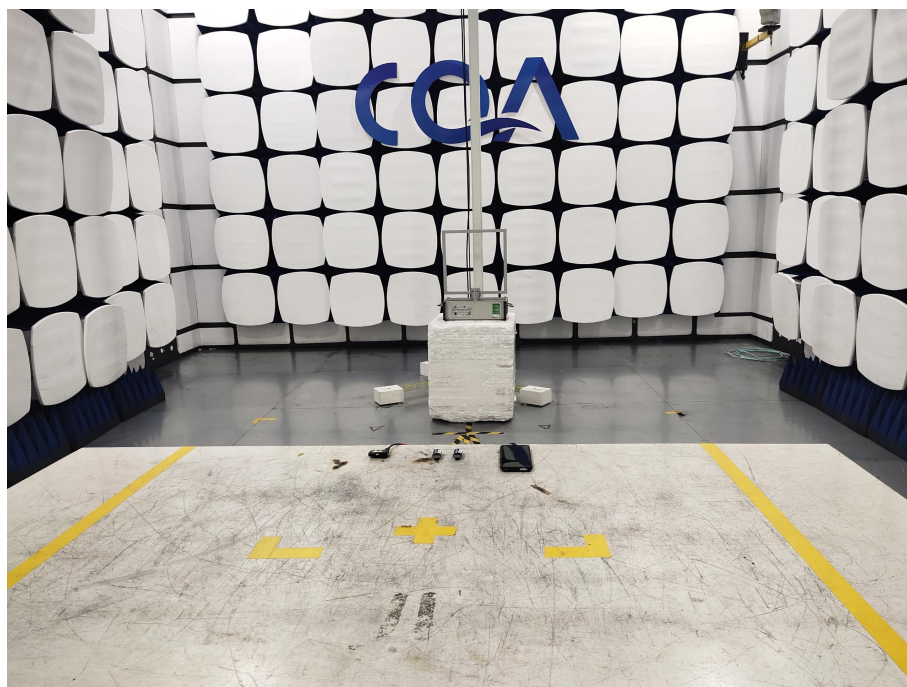

Setup photos

1 Photographs

1.1 Radiated Emission Test Setup

9kHz~30MHz

30MHz~1GHz:

Above 1GHz:

1.2 Conducted Emission Test Setup