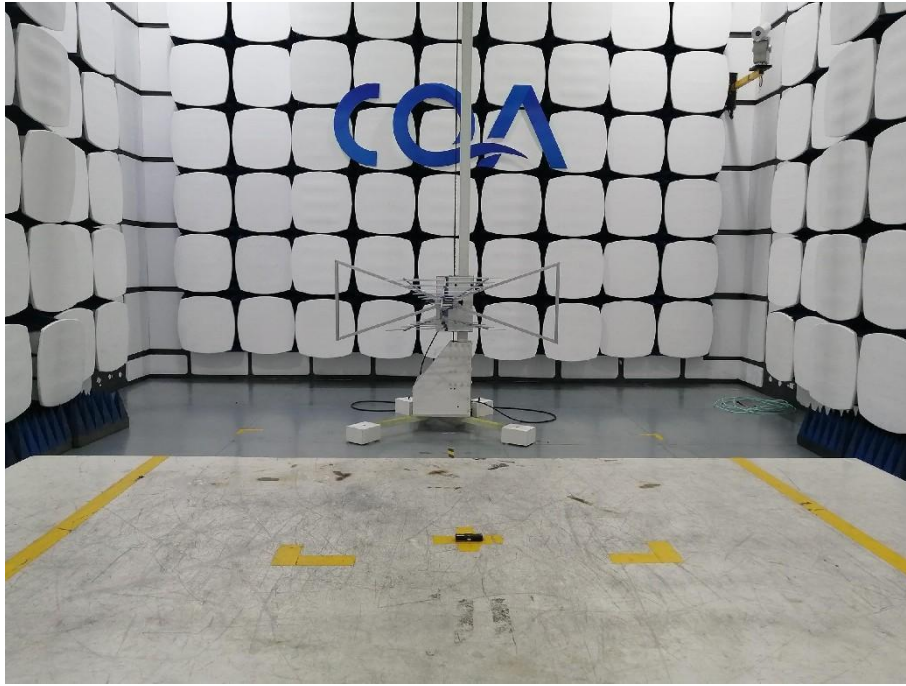

Test Photos

1 Photographs

1.1 Radiated Emission Test Setup

9kHz~30MHz

30MHz~1GHz:

Above 1GHz:

Conducted Emission Test Setup