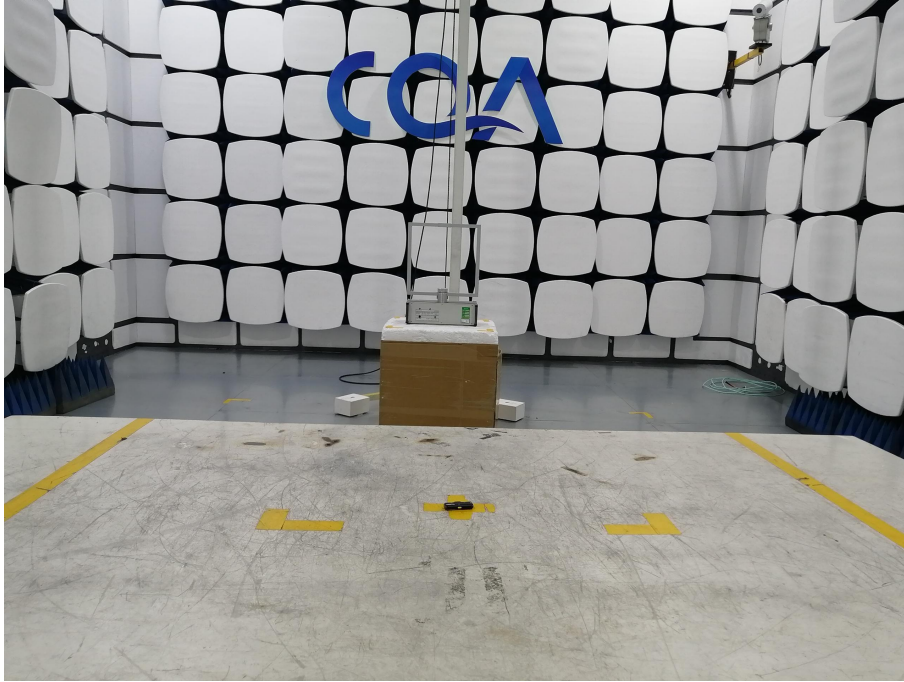

# 1 Photographs

## 1.1 Radiated Emission Test Setup

9kHz~30MHz

30MHz~1GHz:

Above 1GHz: