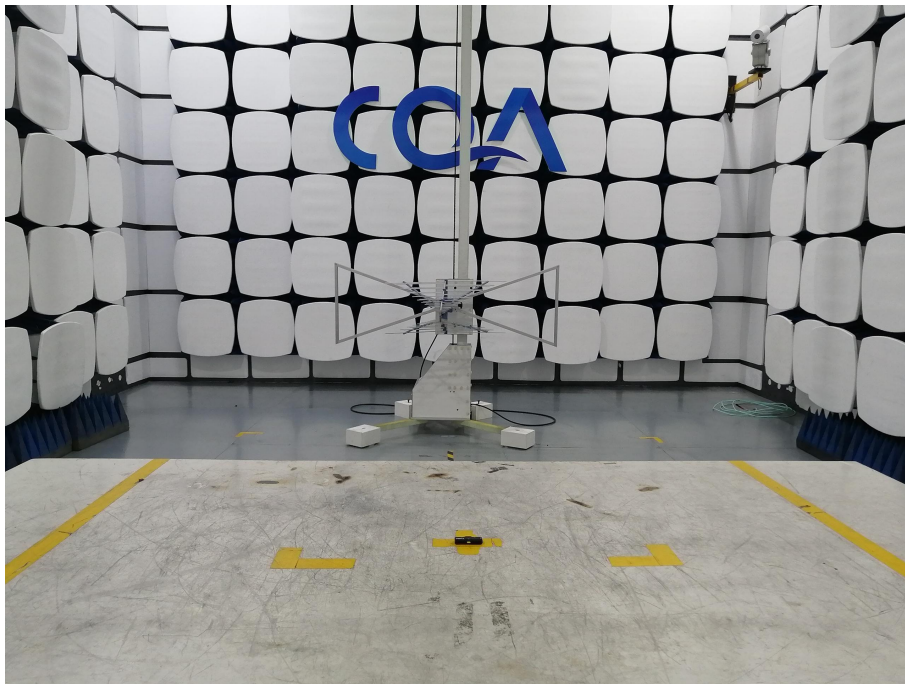

# 1 Photographs

## 1.1 Radiated Emission Test Setup

9kHz~30MHz

30MHz~1GHz:

Above 1GHz: