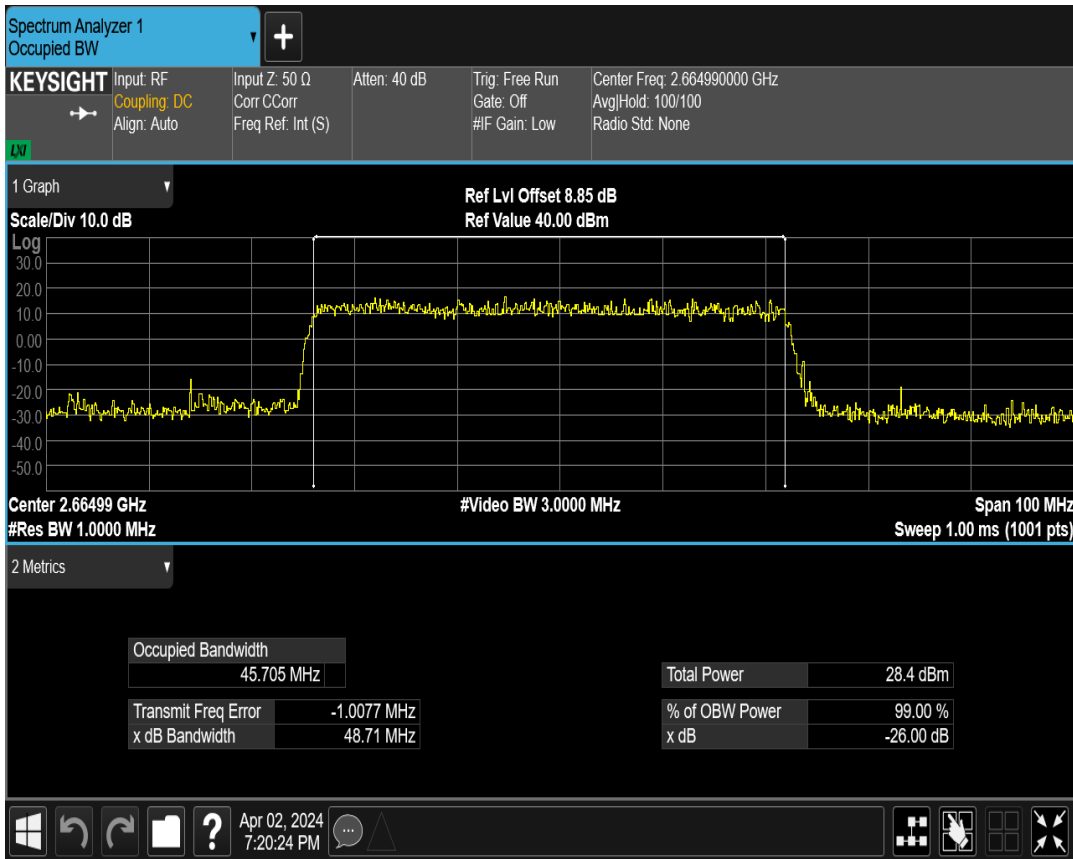

n41 SCS=30kHz DFT_QAM16 BW=50MHz Channel=532998 RB=128@0