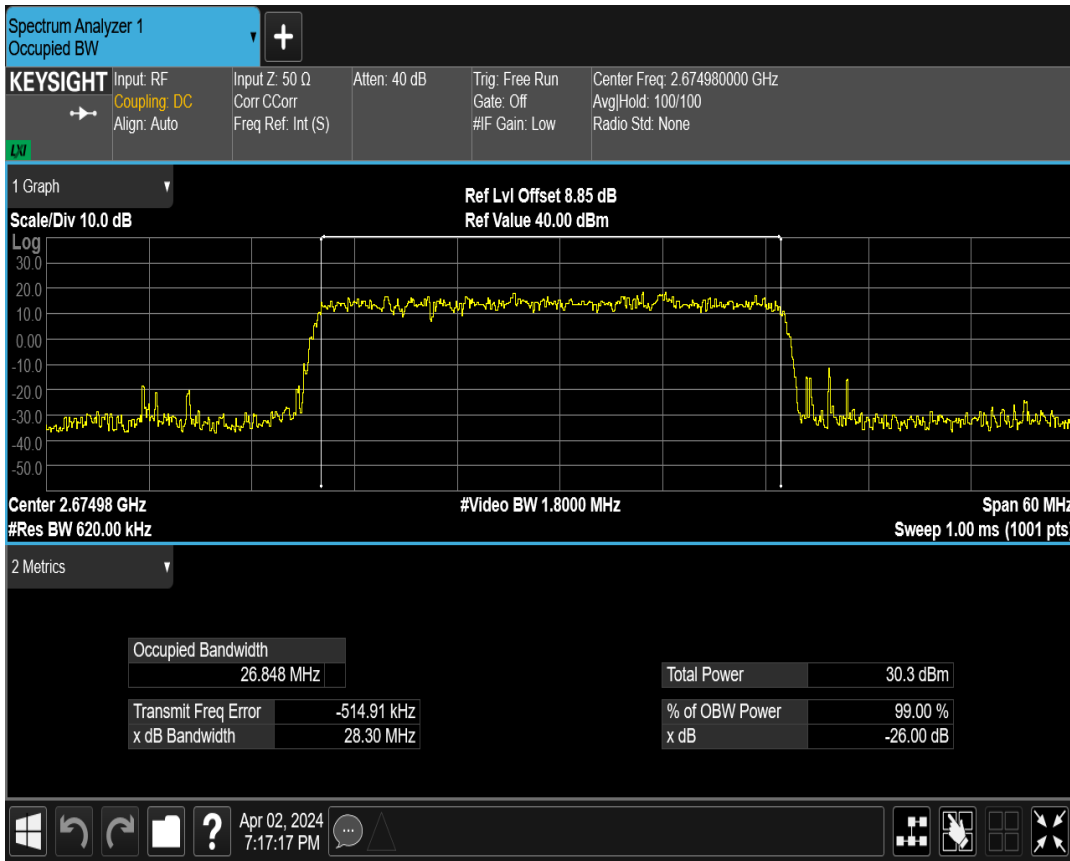

n41 SCS=30kHz DFT_BPSK BW=30MHz Channel=534996 RB=75@0