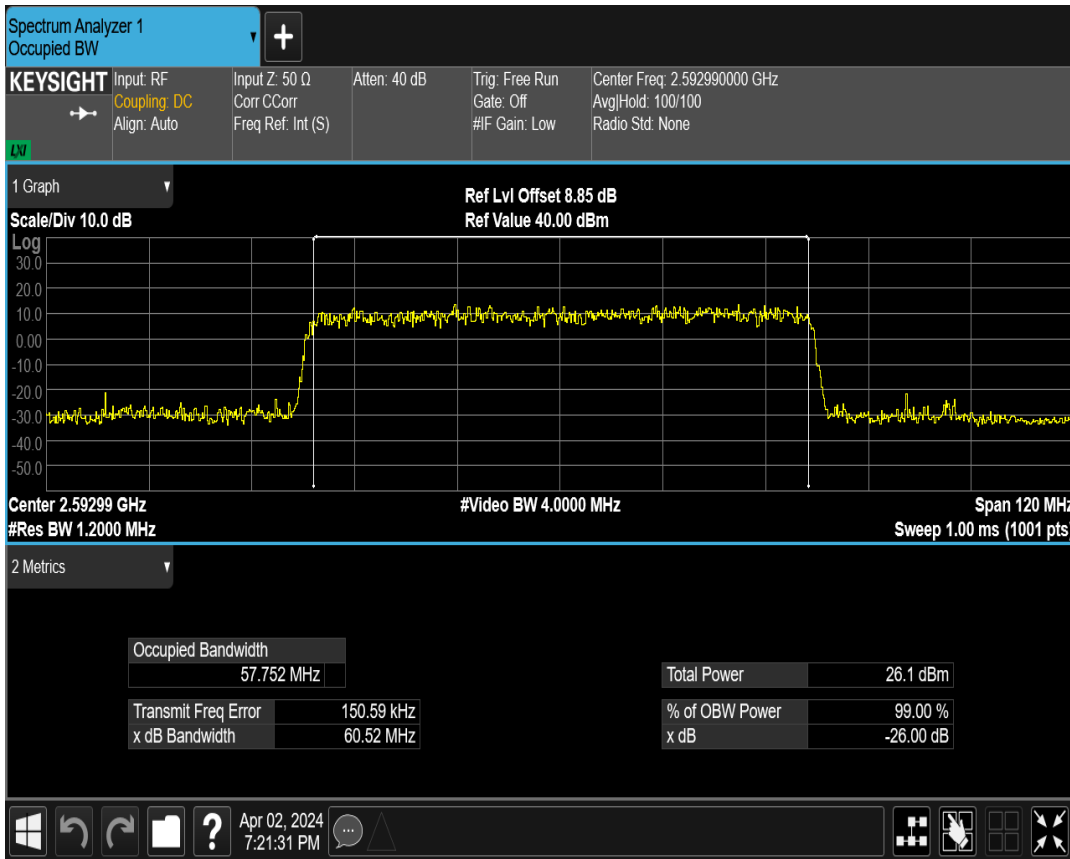

n41 SCS=30kHz DFT_QAM256 BW=60MHz Channel=518598 RB=162@0