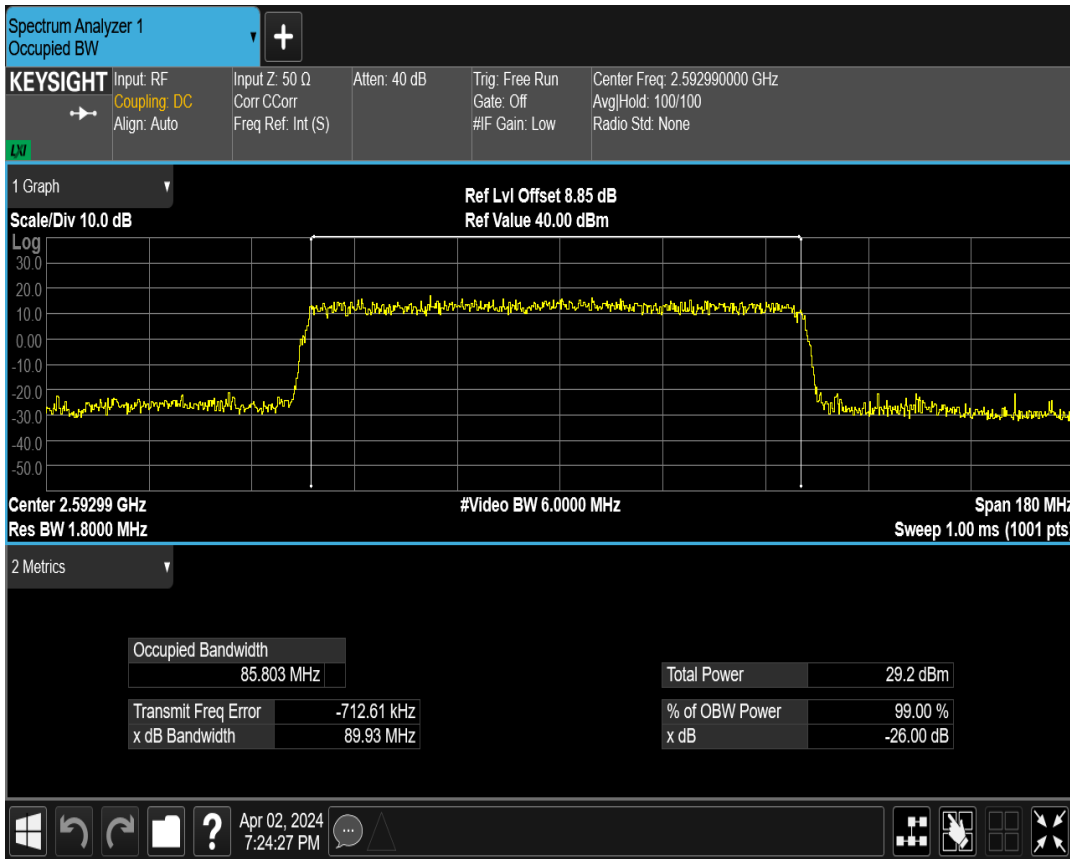

n41 SCS=30kHz DFT_QAM16 BW=90MHz Channel=518598 RB=240@0