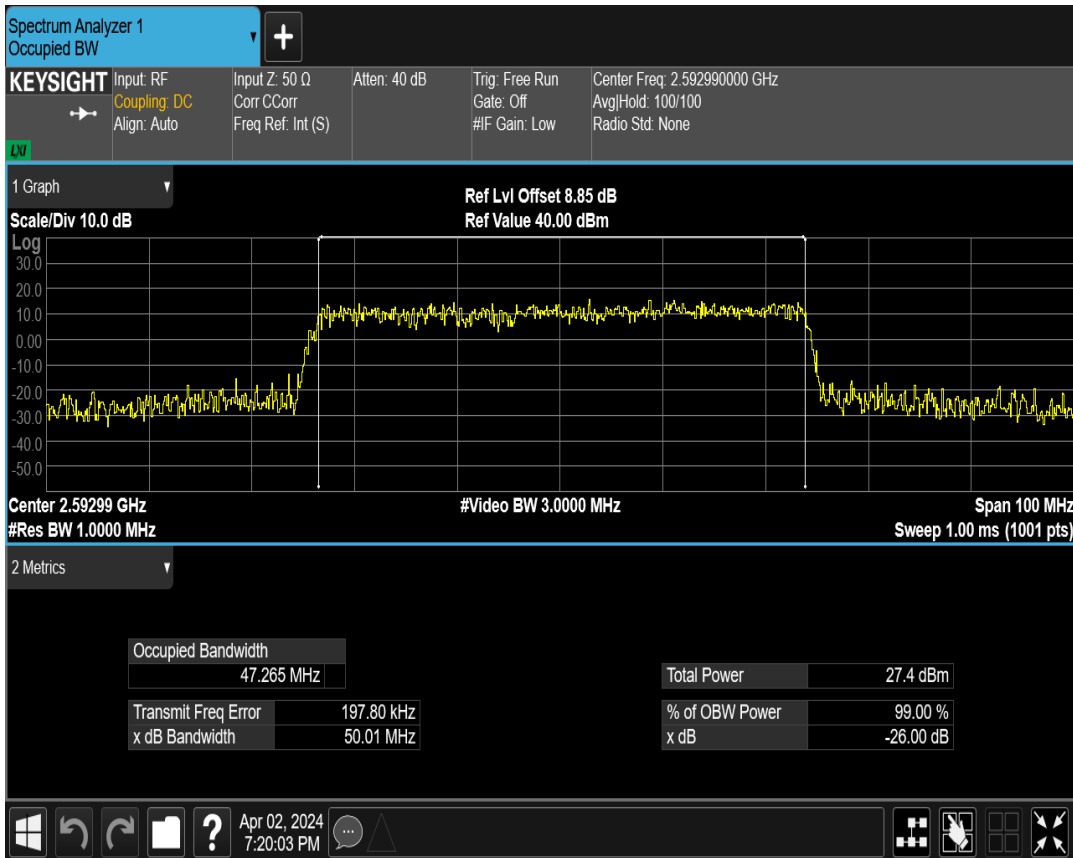

n41 SCS=30kHz DFT_QAM16 BW=50MHz Channel=518598 RB=128@0

n41 SCS=30kHz DFT_QAM64 BW=50MHz Channel=518598 RB=128@0

n41 SCS=30kHz DFT_QAM256 BW=50MHz Channel=518598 RB=128@0

n41 SCS=30kHz CP_QPSK BW=50MHz Channel=518598 RB=133@0