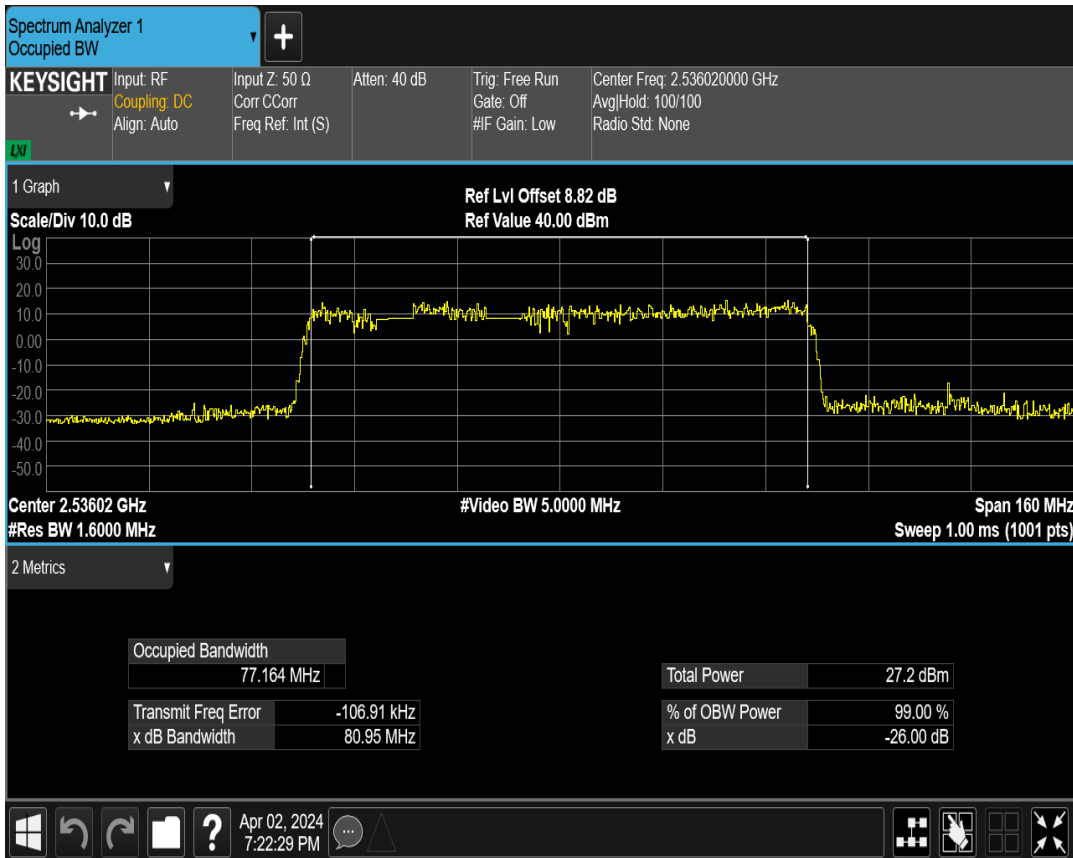

n41 SCS=30kHz DFT_BPSK BW=80MHz Channel=507204 RB=216@0

n41 SCS=30kHz DFT_QPSK BW=80MHz Channel=507204 RB=216@0

n41 SCS=30kHz DFT_QAM16 BW=80MHz Channel=507204 RB=216@0

n41 SCS=30kHz DFT_QAM64 BW=80MHz Channel=507204 RB=216@0