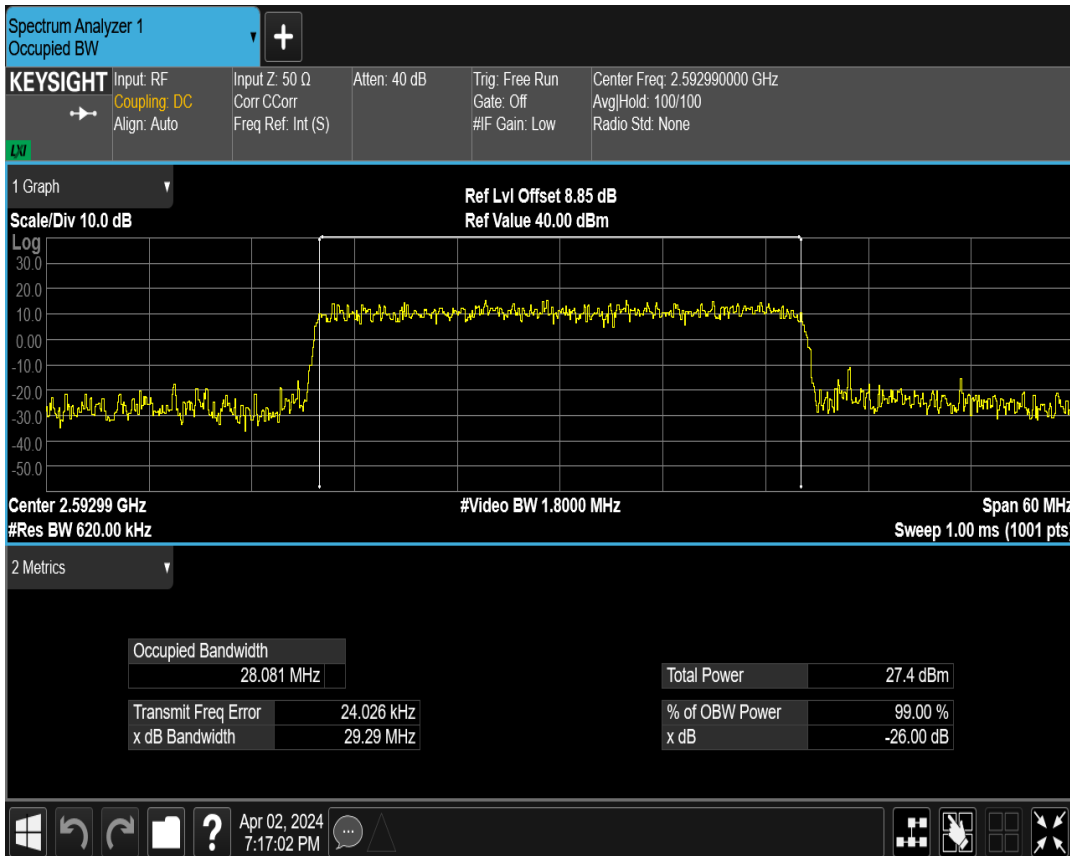

n41 SCS=30kHz DFT_QAM16 BW=30MHz Channel=518598 RB=75@0

n41 SCS=30kHz DFT_QAM64 BW=30MHz Channel=518598 RB=75@0

n41 SCS=30kHz DFT_QAM256 BW=30MHz Channel=518598 RB=75@0

n41 SCS=30kHz CP_QPSK BW=30MHz Channel=518598 RB=78@0