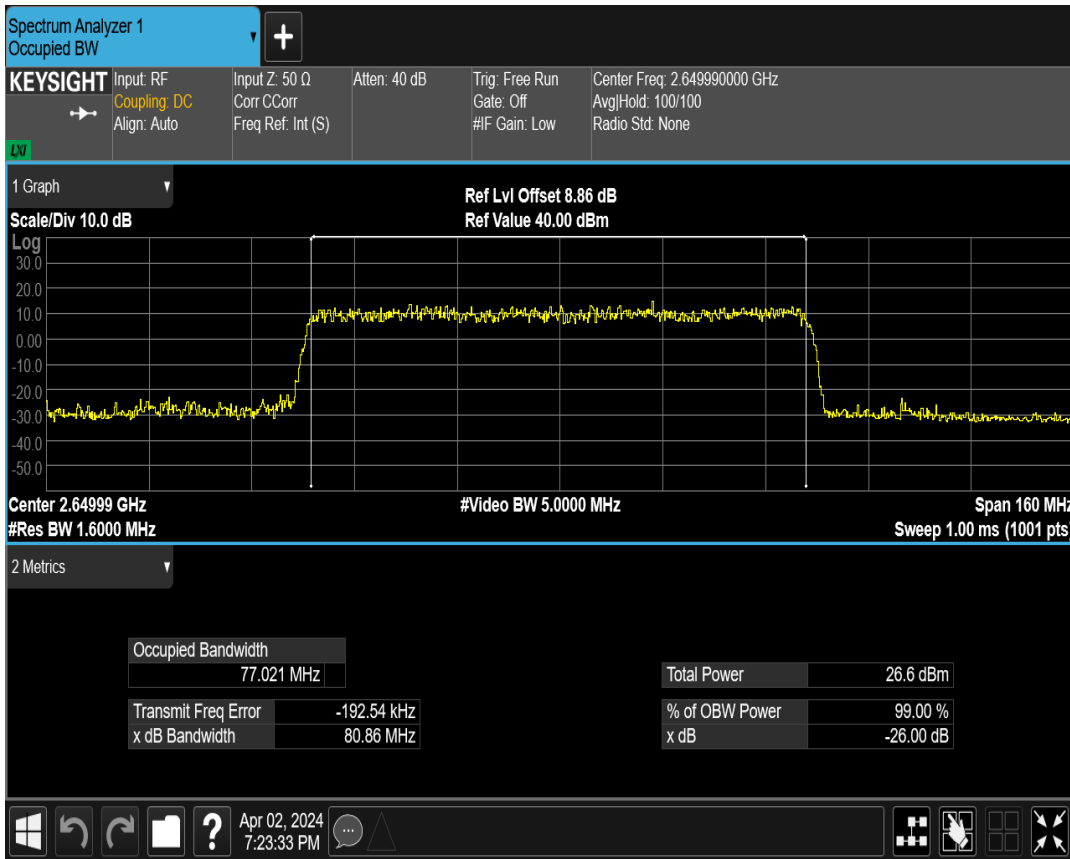

n41 SCS=30kHz DFT_QAM256 BW=80MHz Channel=529998 RB=216@0