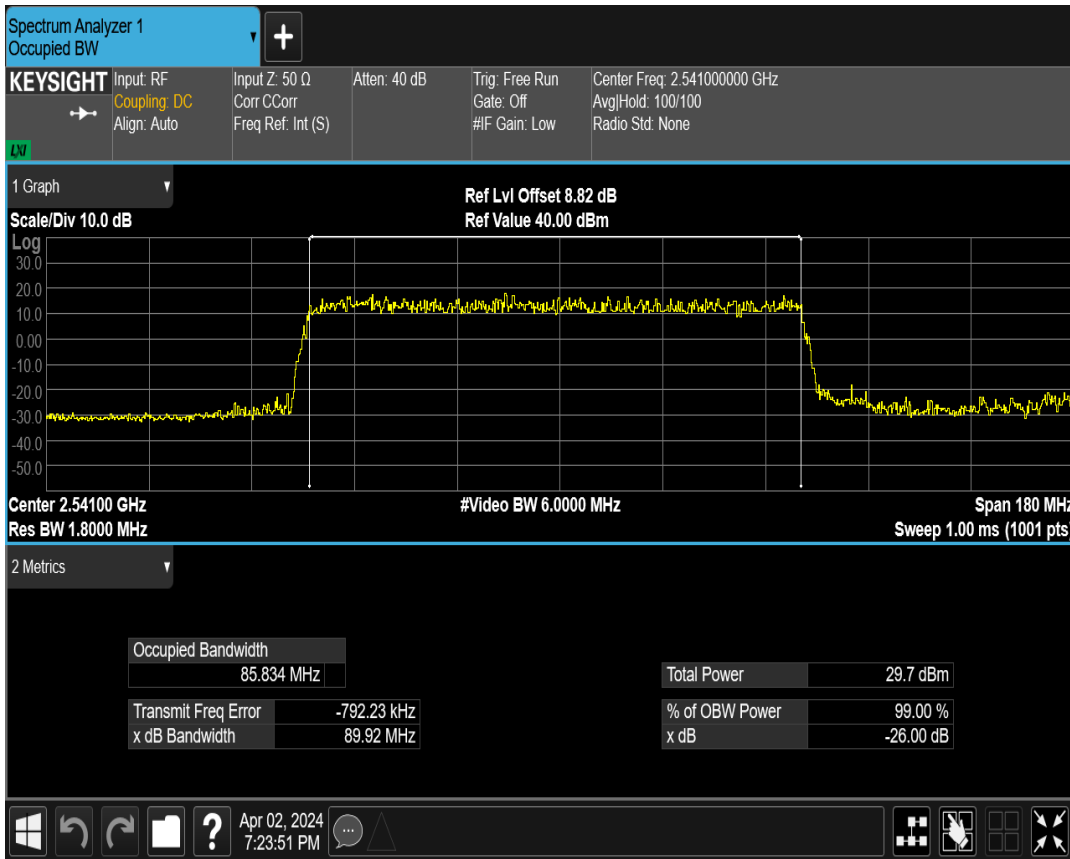

n41 SCS=30kHz DFT_BPSK BW=90MHz Channel=508200 RB=240@0