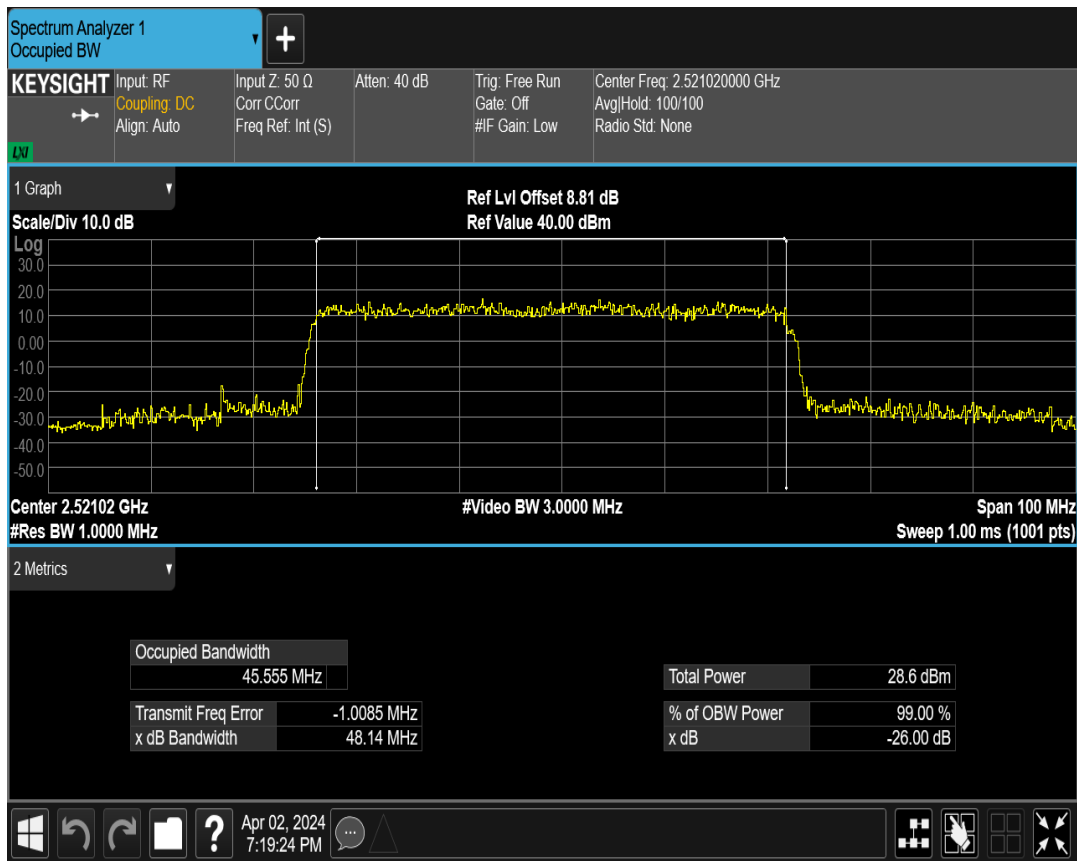

n41 SCS=30kHz DFT_QAM16 BW=50MHz Channel=504204 RB=128@0