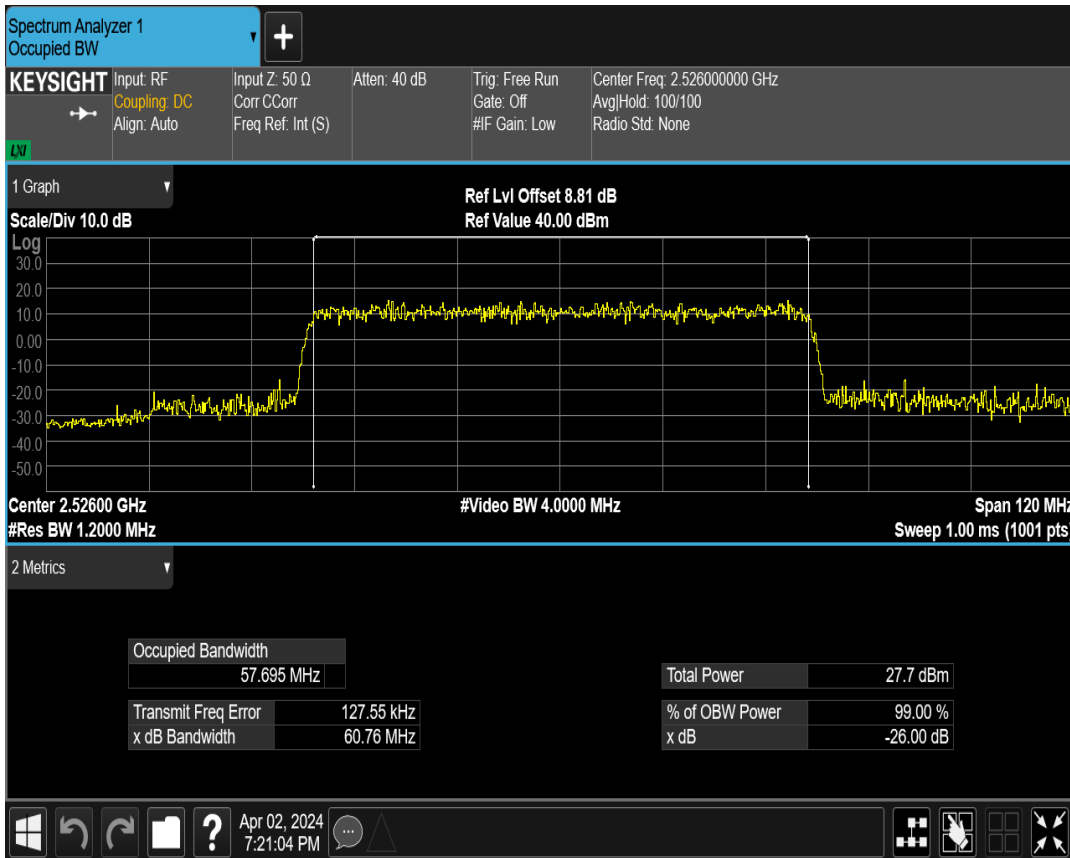

n41 SCS=30kHz DFT_QAM16 BW=60MHz Channel=505200 RB=162@0

n41 SCS=30kHz DFT_QAM64 BW=60MHz Channel=505200 RB=162@0

n41 SCS=30kHz DFT_QAM256 BW=60MHz Channel=505200 RB=162@0

n41 SCS=30kHz CP_QPSK BW=60MHz Channel=505200 RB=162@0