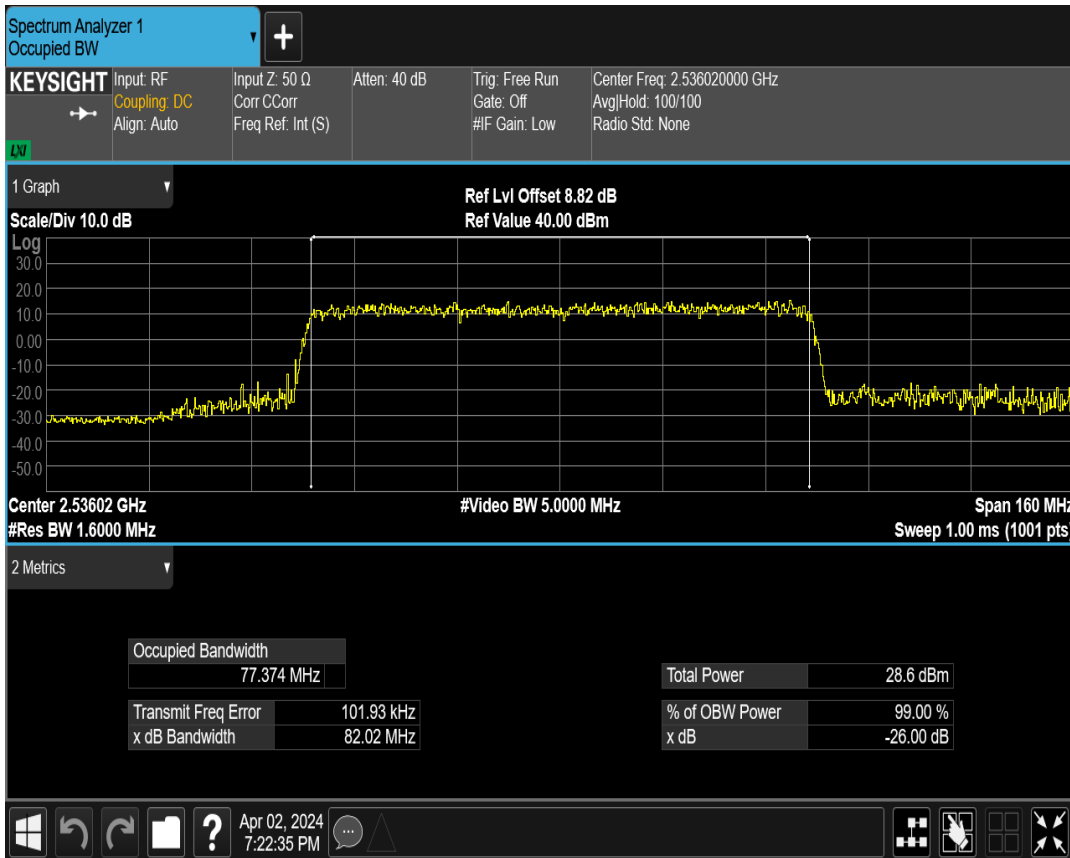

n41 SCS=30kHz CP_QPSK BW=80MHz Channel=507204 RB=217@0