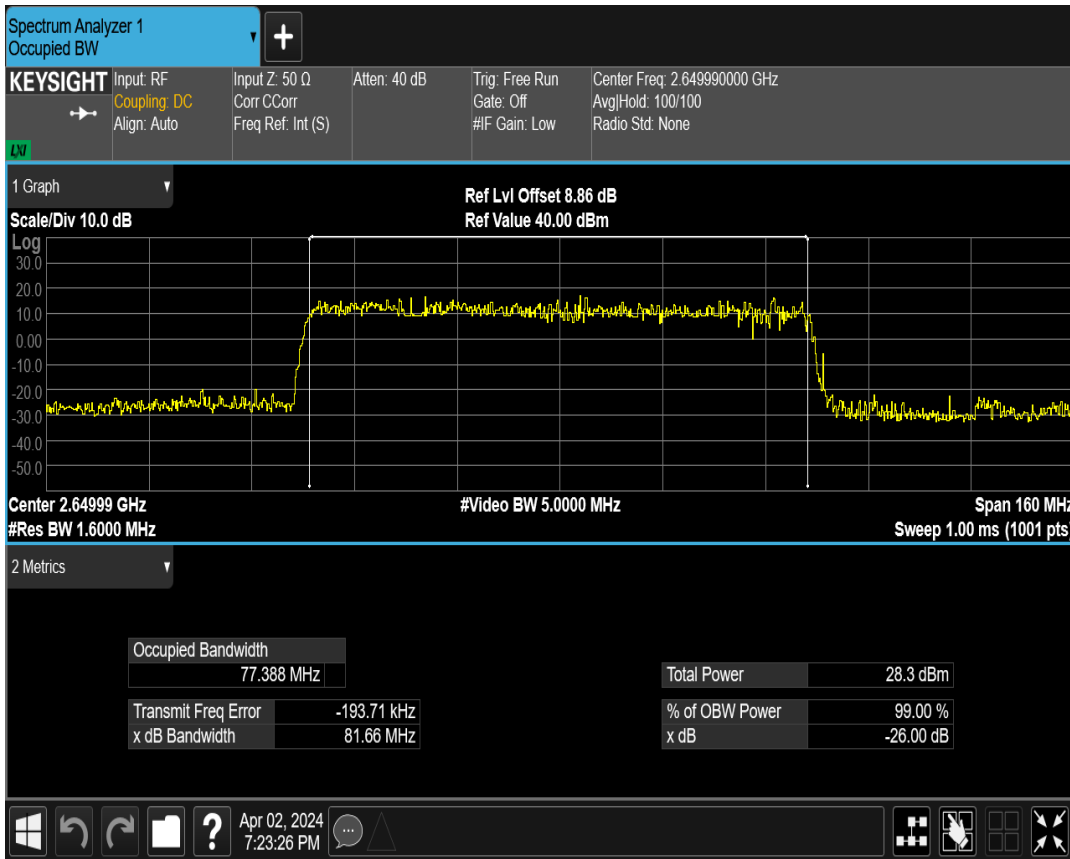

n41 SCS=30kHz DFT_QAM16 BW=80MHz Channel=529998 RB=216@0