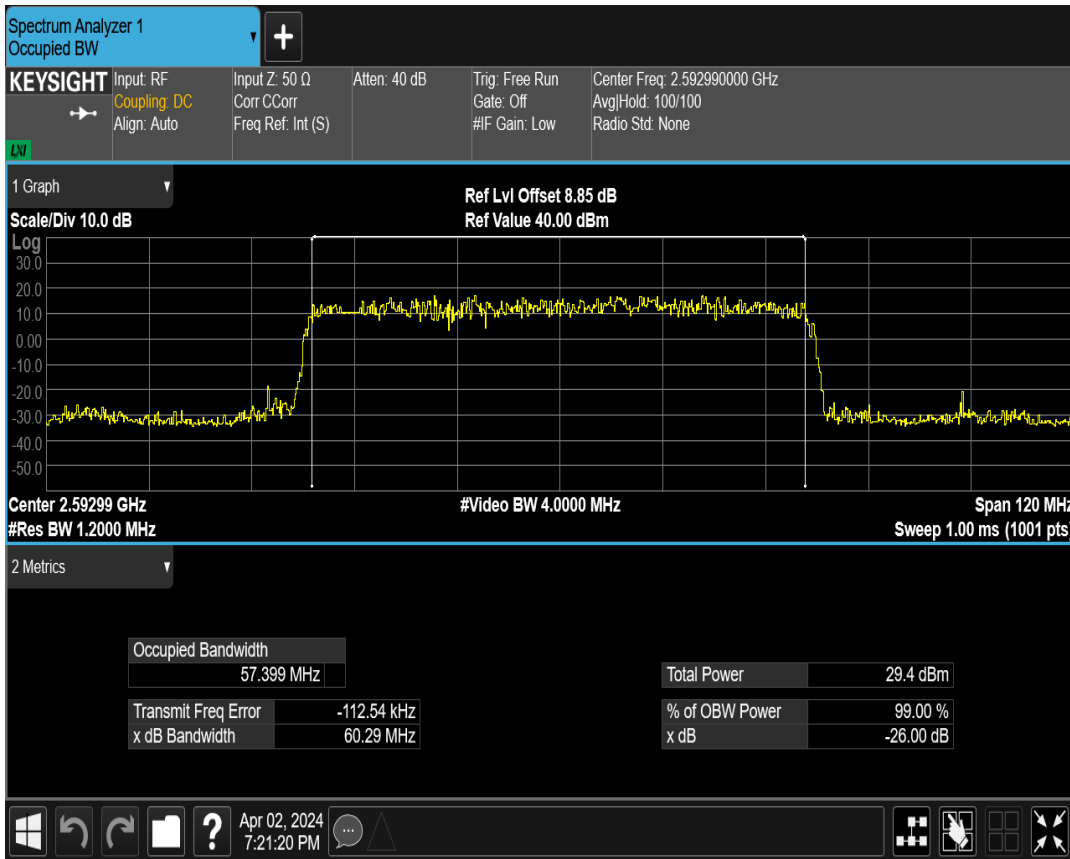

n41 SCS=30kHz DFT_BPSK BW=60MHz Channel=518598 RB=162@0