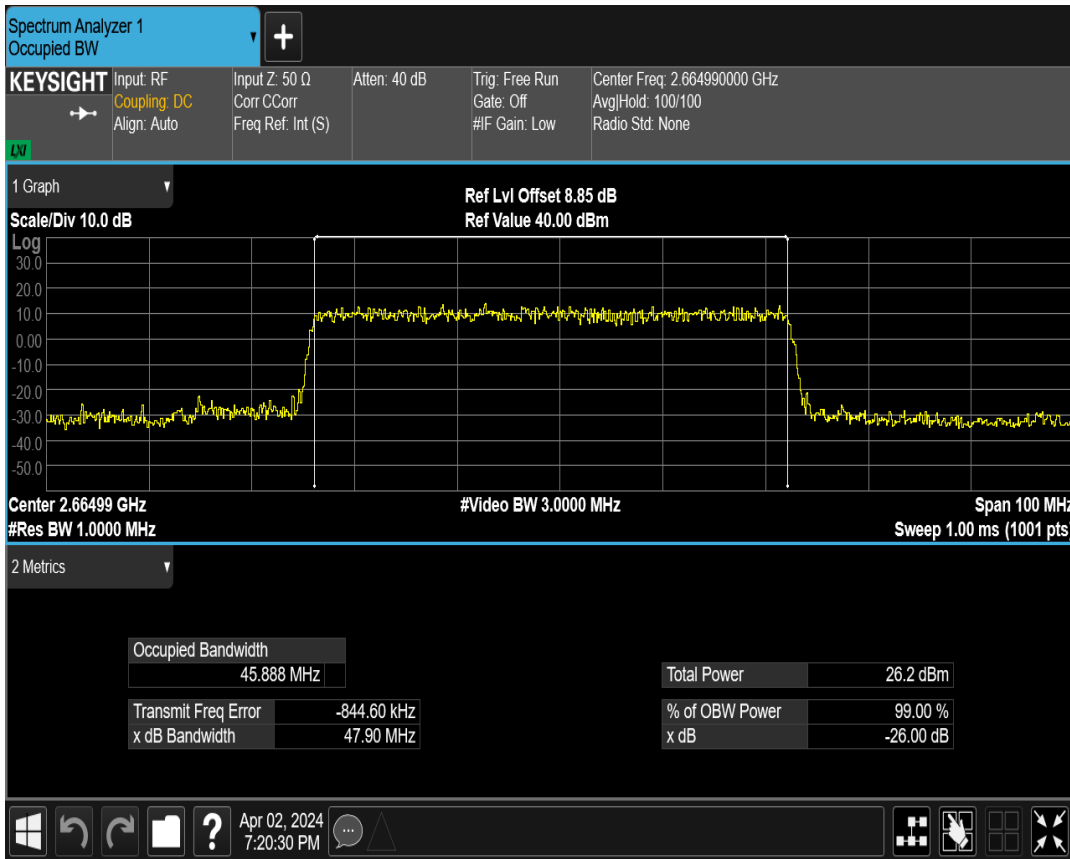

n41 SCS=30kHz DFT_QAM256 BW=50MHz Channel=532998 RB=128@0