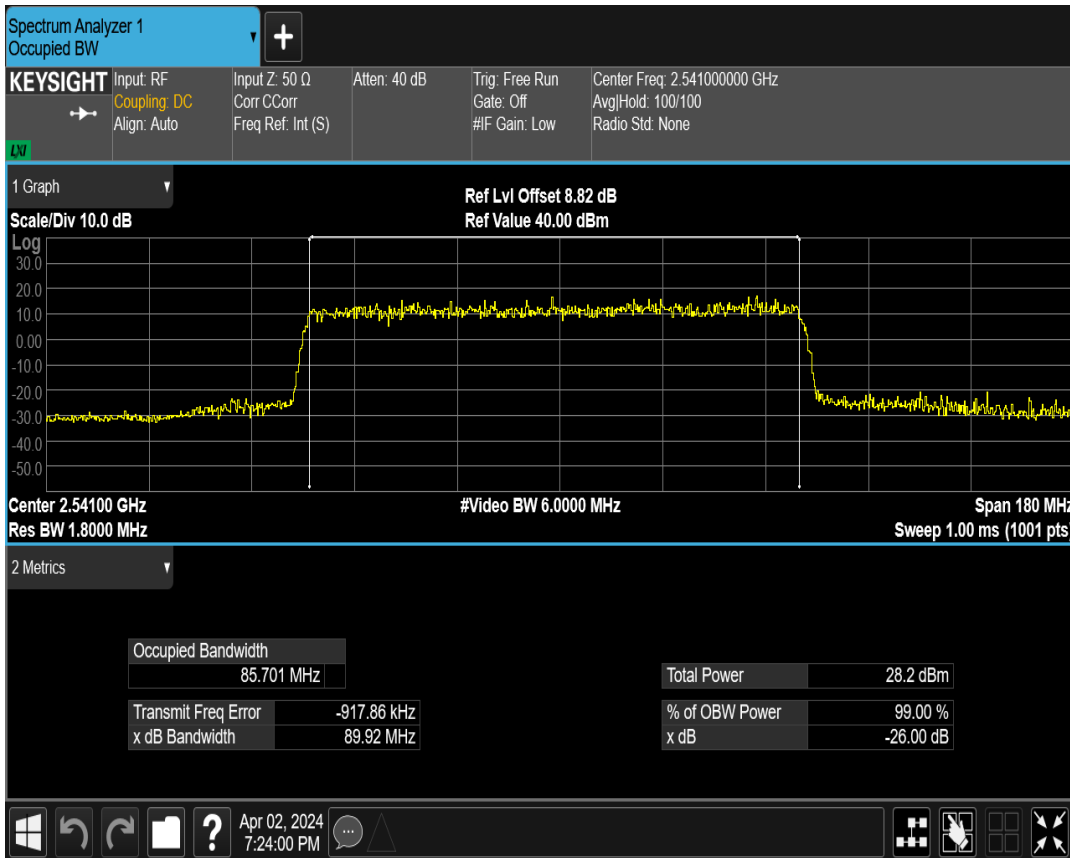

n41 SCS=30kHz DFT_QAM64 BW=90MHz Channel=508200 RB=240@0