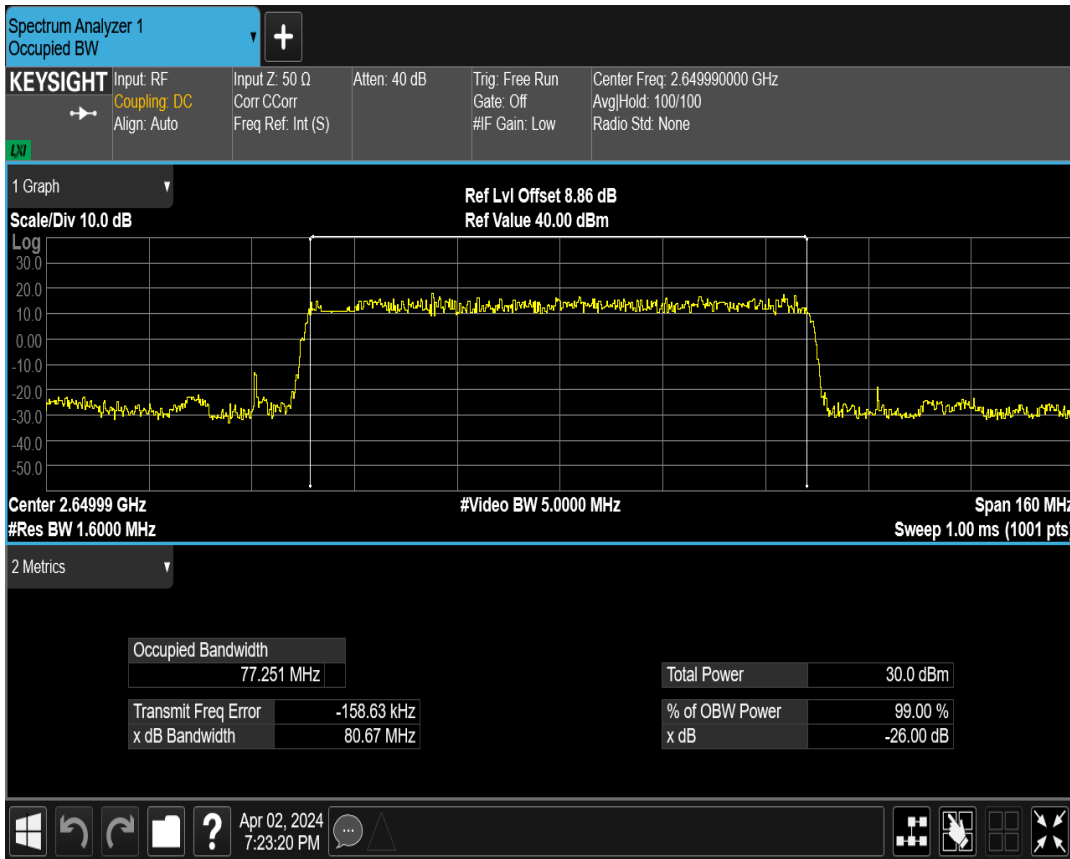

n41 SCS=30kHz DFT_BPSK BW=80MHz Channel=529998 RB=216@0