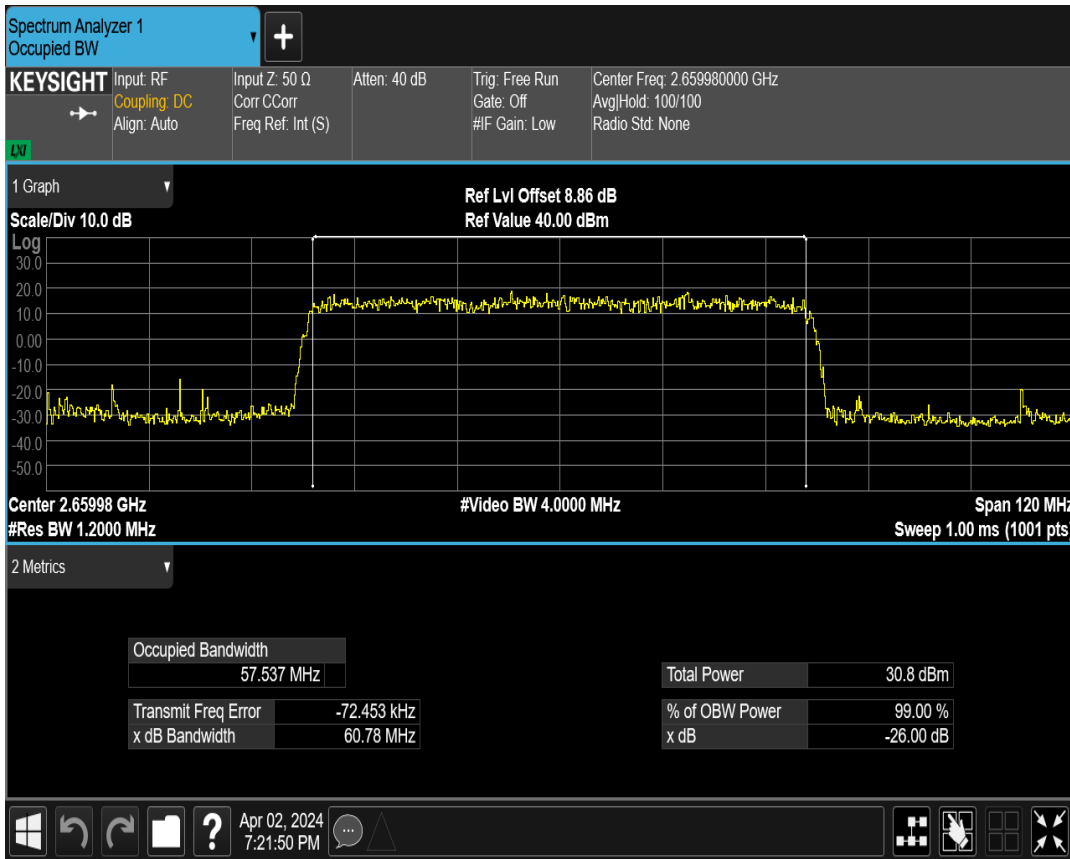

n41 SCS=30kHz DFT_BPSK BW=60MHz Channel=531996 RB=162@0