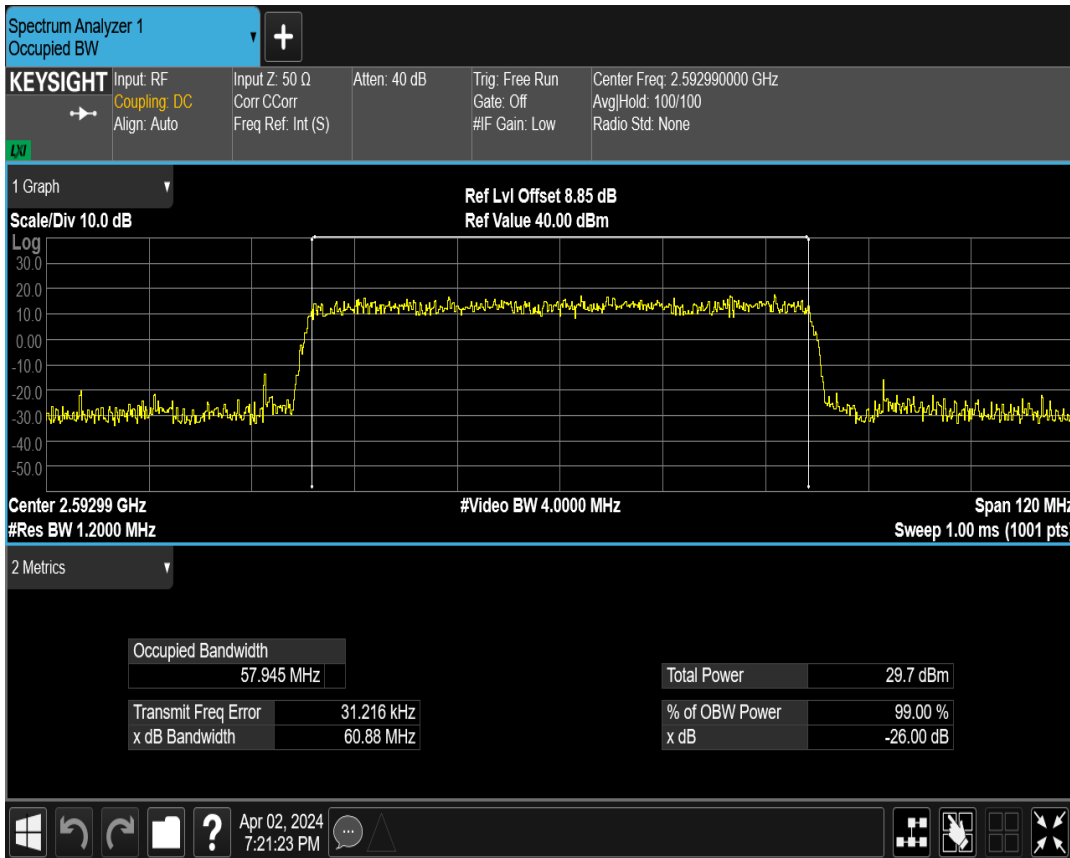

n41 SCS=30kHz DFT_QPSK BW=60MHz Channel=518598 RB=162@0