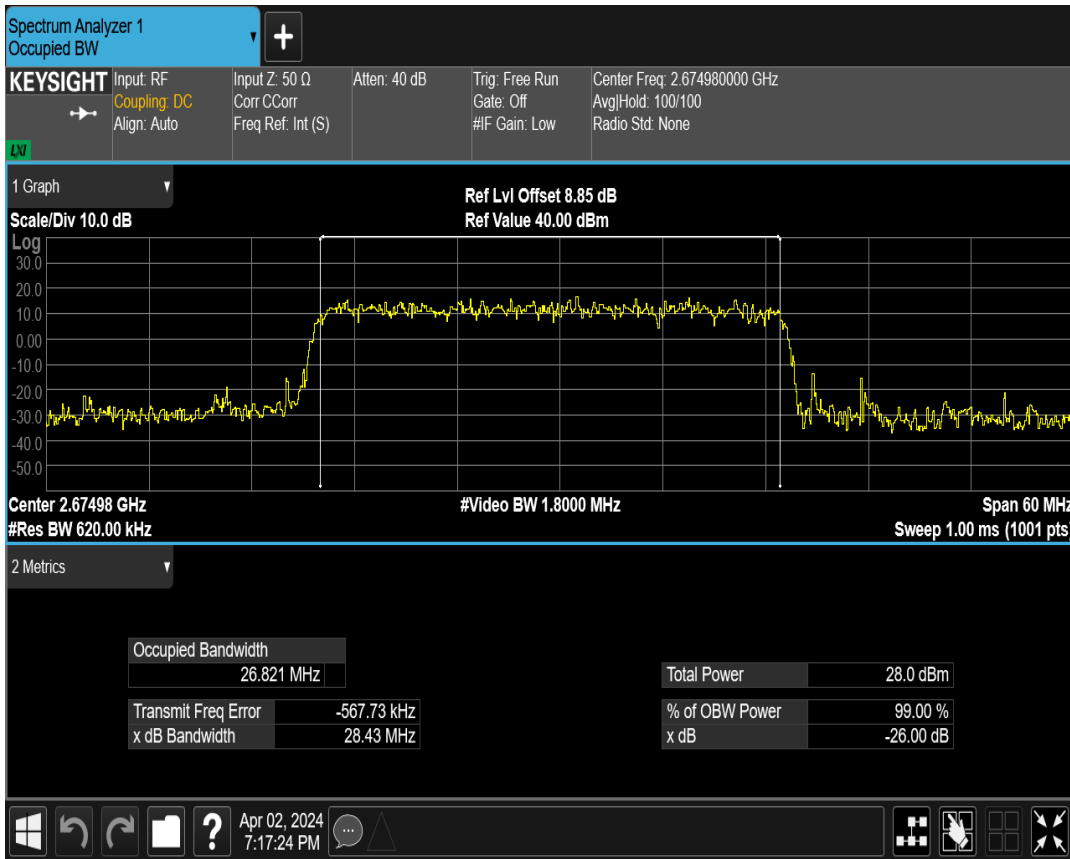

n41 SCS=30kHz DFT_QAM16 BW=30MHz Channel=534996 RB=75@0