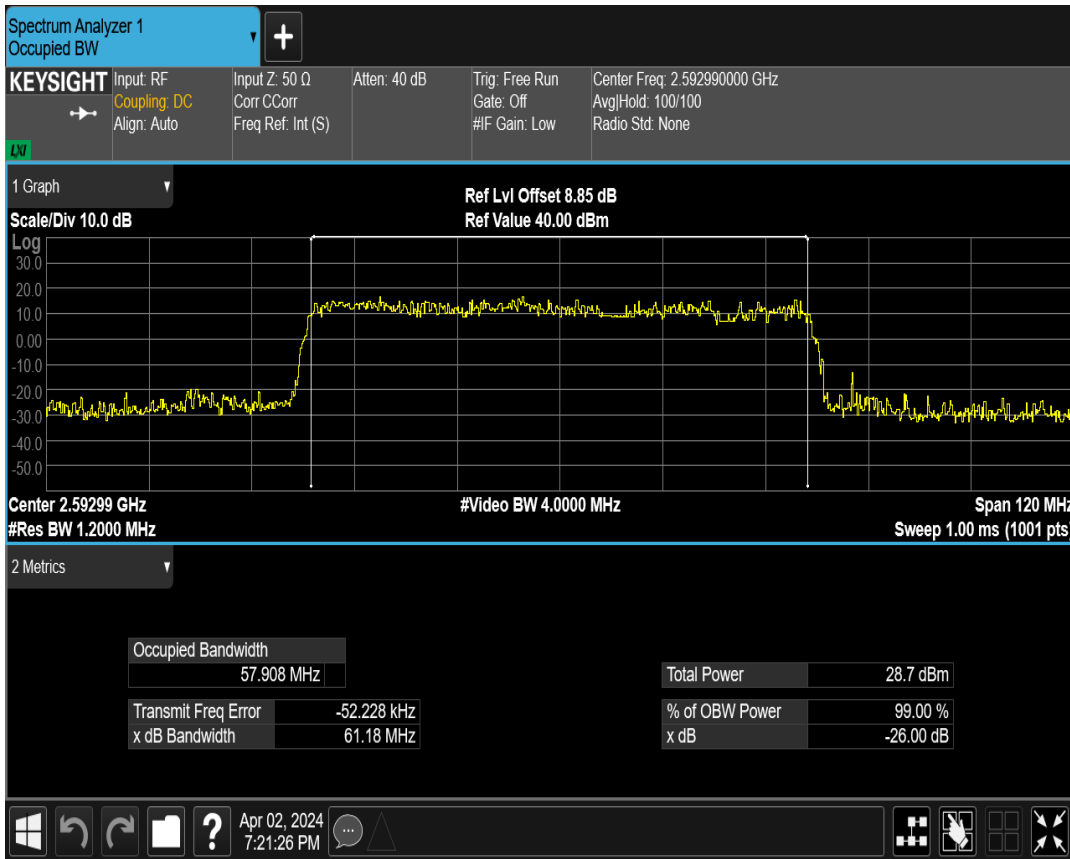

n41 SCS=30kHz DFT_QAM16 BW=60MHz Channel=518598 RB=162@0