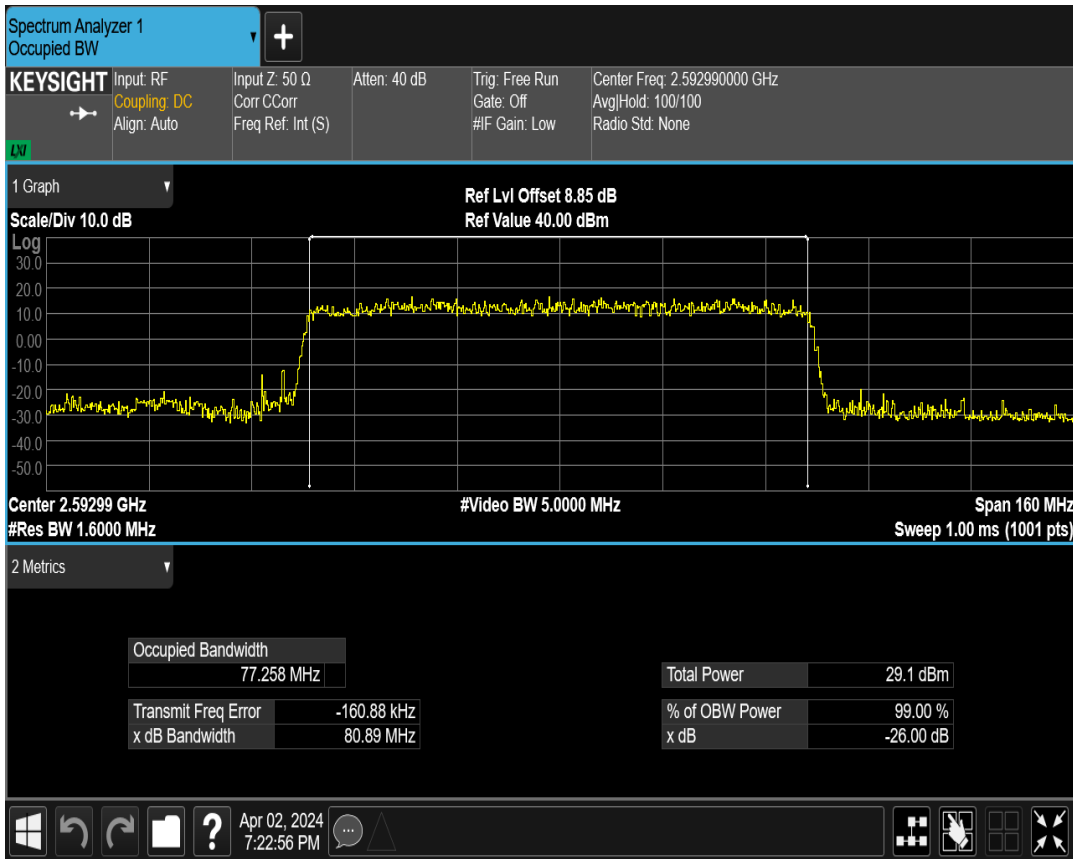

n41 SCS=30kHz DFT_QAM16 BW=80MHz Channel=518598 RB=216@0