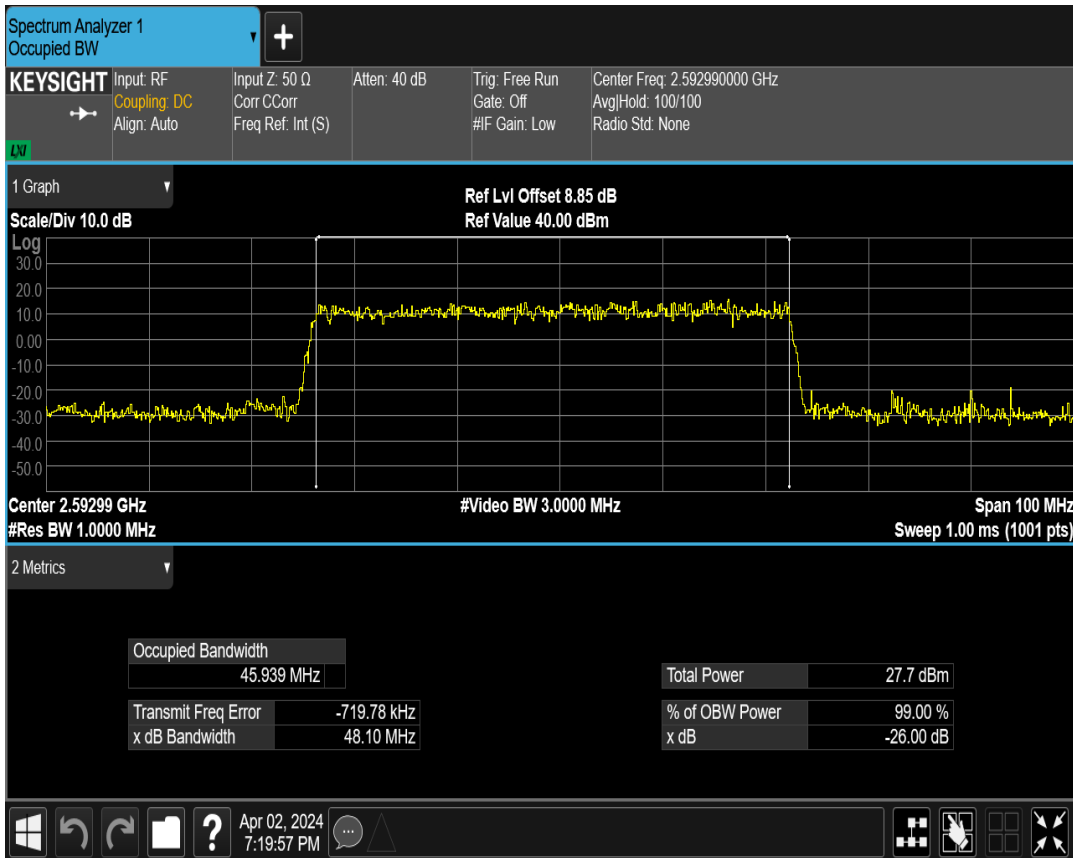

n41 SCS=30kHz DFT_QAM64 BW=50MHz Channel=518598 RB=128@0