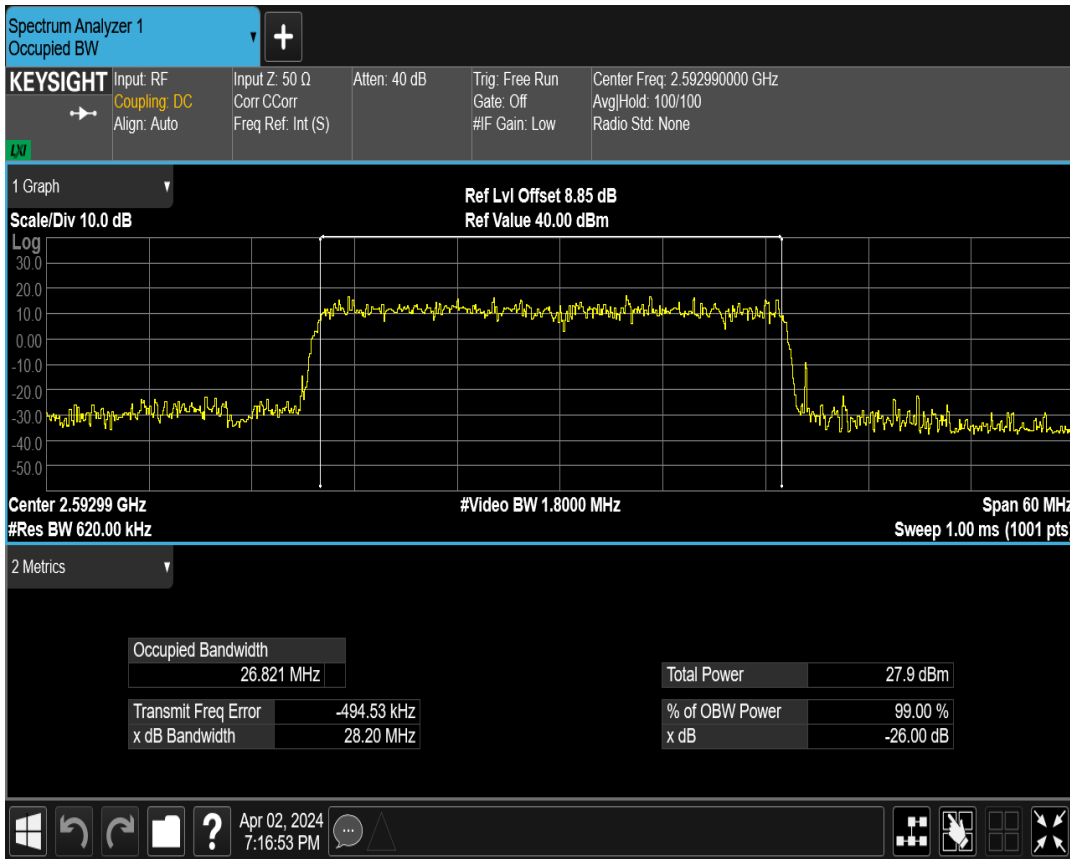

n41 SCS=30kHz DFT_QAM16 BW=30MHz Channel=518598 RB=75@0