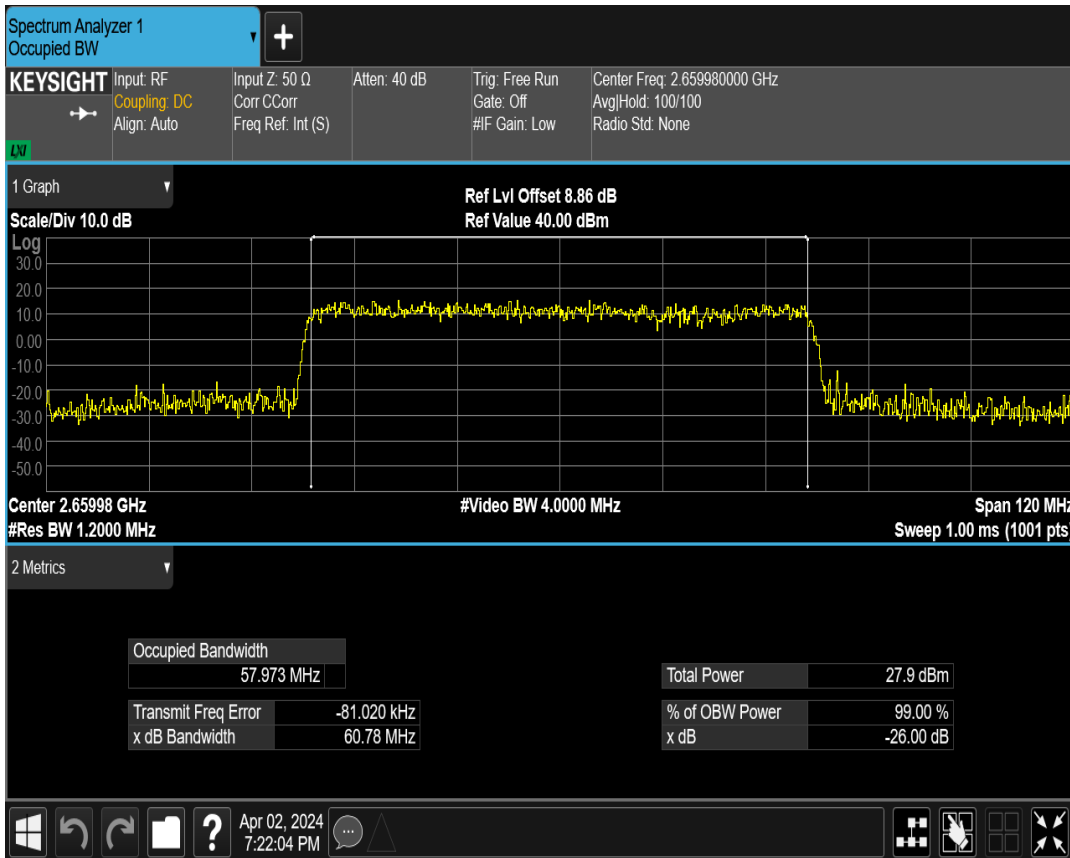

n41 SCS=30kHz DFT_QAM16 BW=60MHz Channel=531996 RB=162@0

n41 SCS=30kHz DFT_QAM64 BW=60MHz Channel=531996 RB=162@0

n41 SCS=30kHz DFT_QAM256 BW=60MHz Channel=531996 RB=162@0

n41 SCS=30kHz CP_QPSK BW=60MHz Channel=531996 RB=162@0