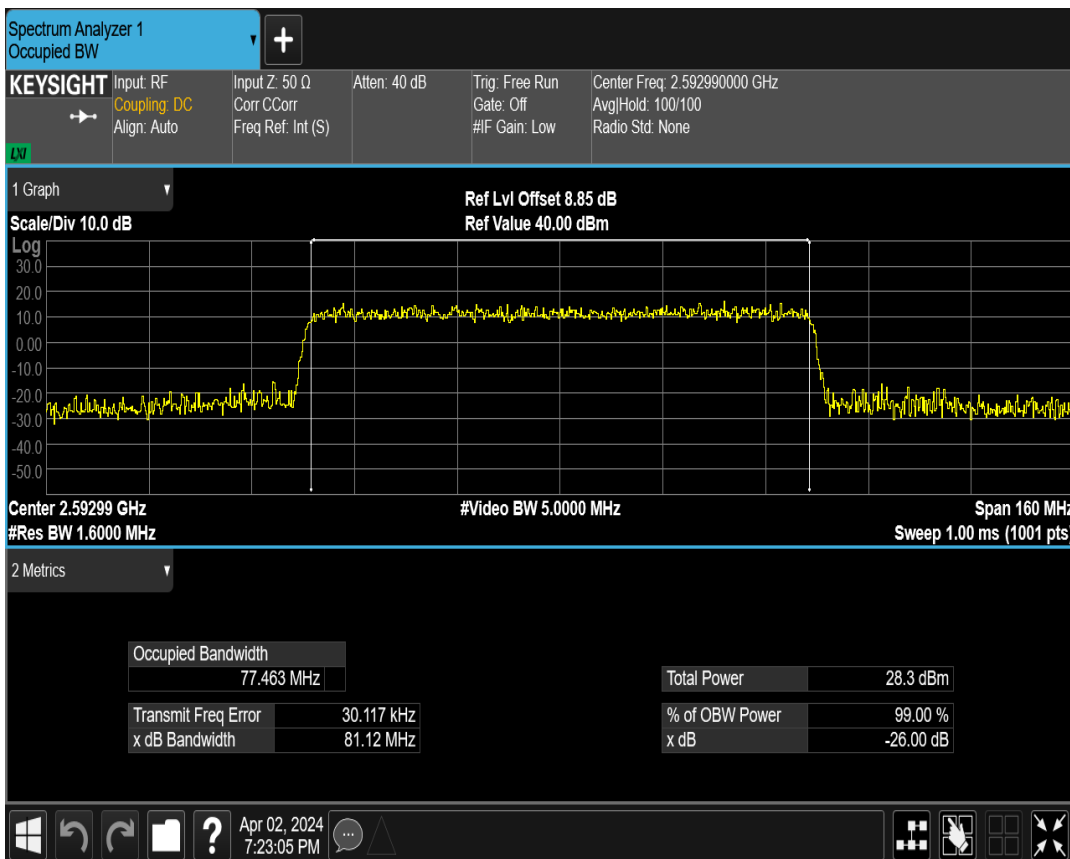

n41 SCS=30kHz DFT_QAM16 BW=80MHz Channel=518598 RB=216@0

n41 SCS=30kHz DFT_QAM64 BW=80MHz Channel=518598 RB=216@0

n41 SCS=30kHz DFT_QAM256 BW=80MHz Channel=518598 RB=216@0

n41 SCS=30kHz CP_QPSK BW=80MHz Channel=518598 RB=217@0