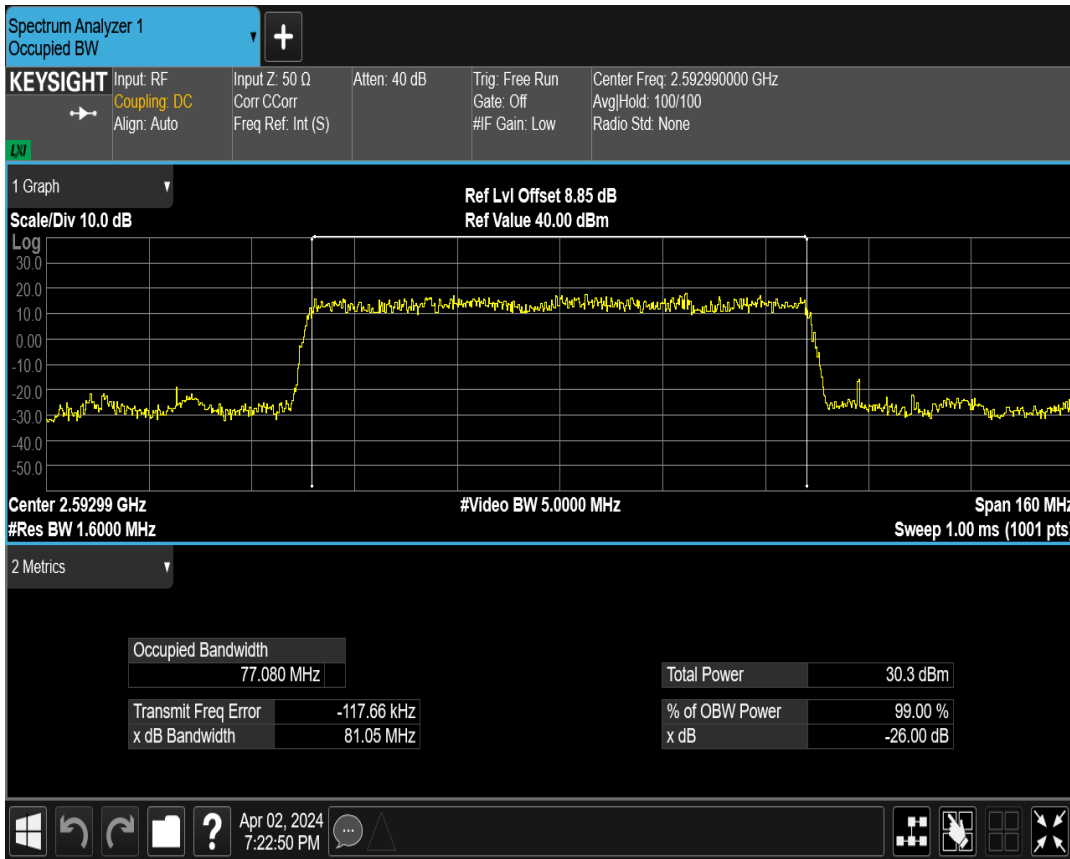

n41 SCS=30kHz DFT_BPSK BW=80MHz Channel=518598 RB=216@0