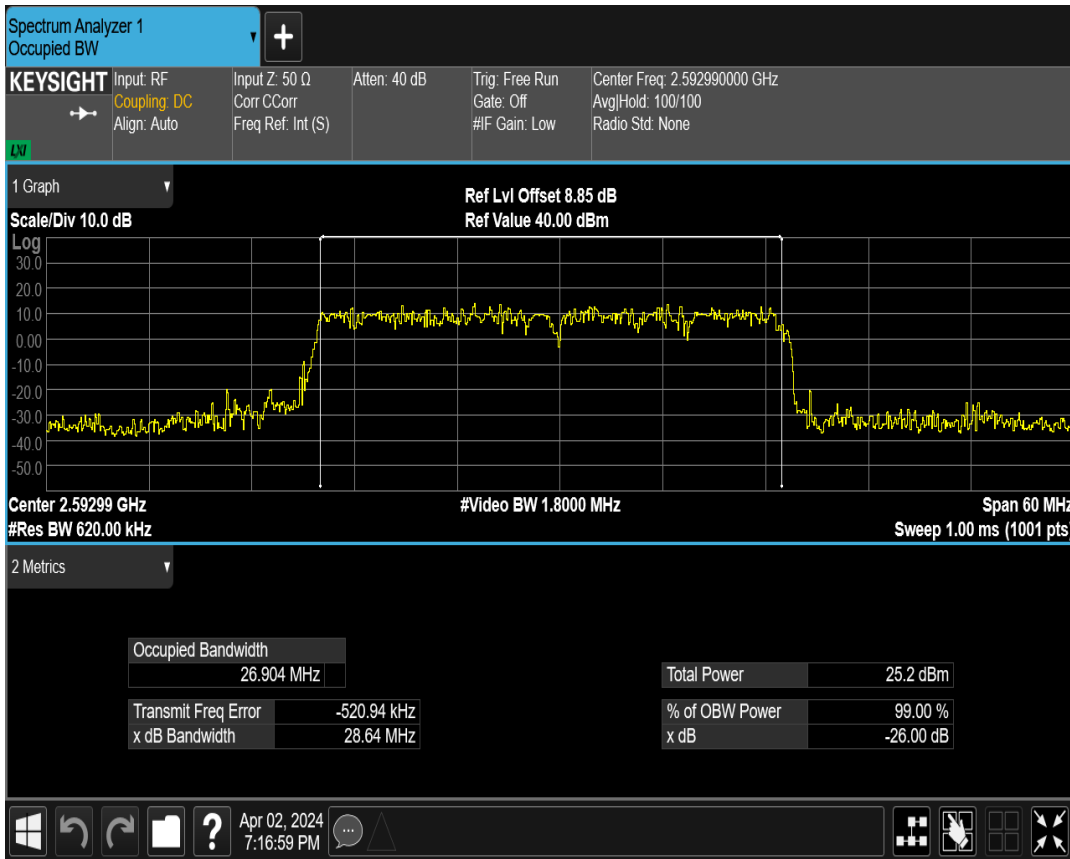

n41 SCS=30kHz DFT_QAM256 BW=30MHz Channel=518598 RB=75@0