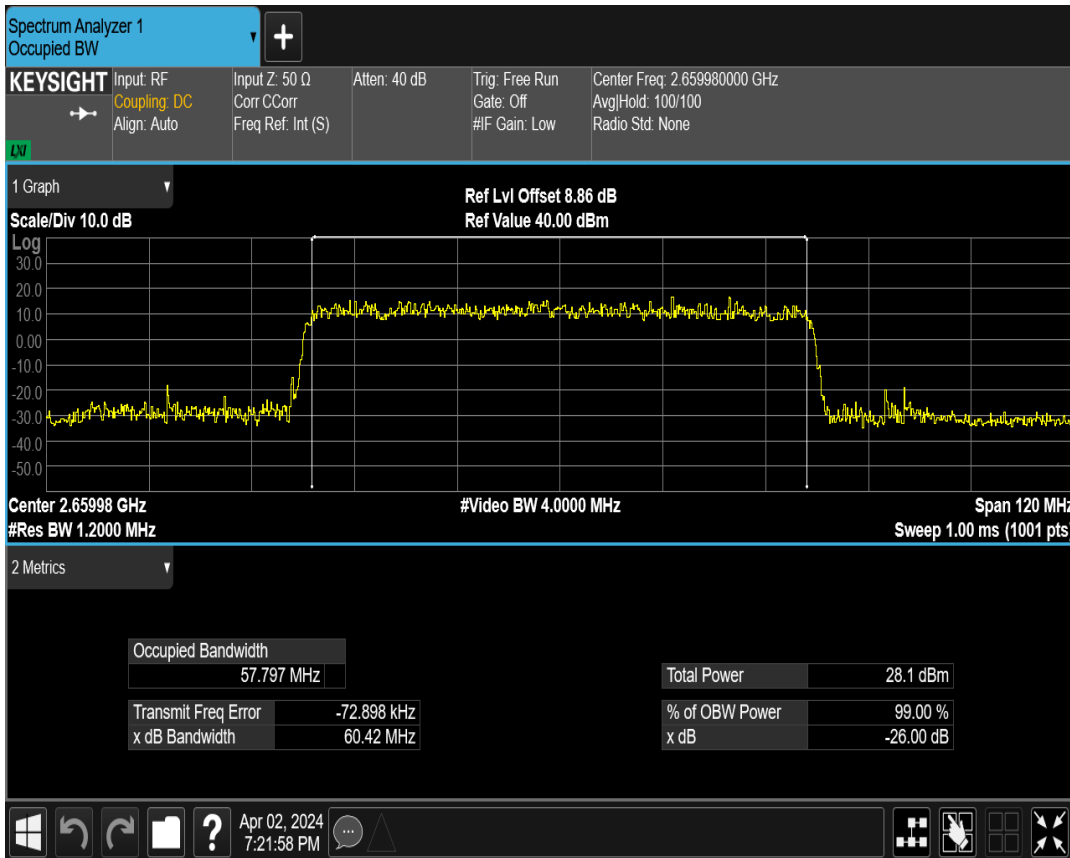

n41 SCS=30kHz DFT_QAM64 BW=60MHz Channel=531996 RB=162@0