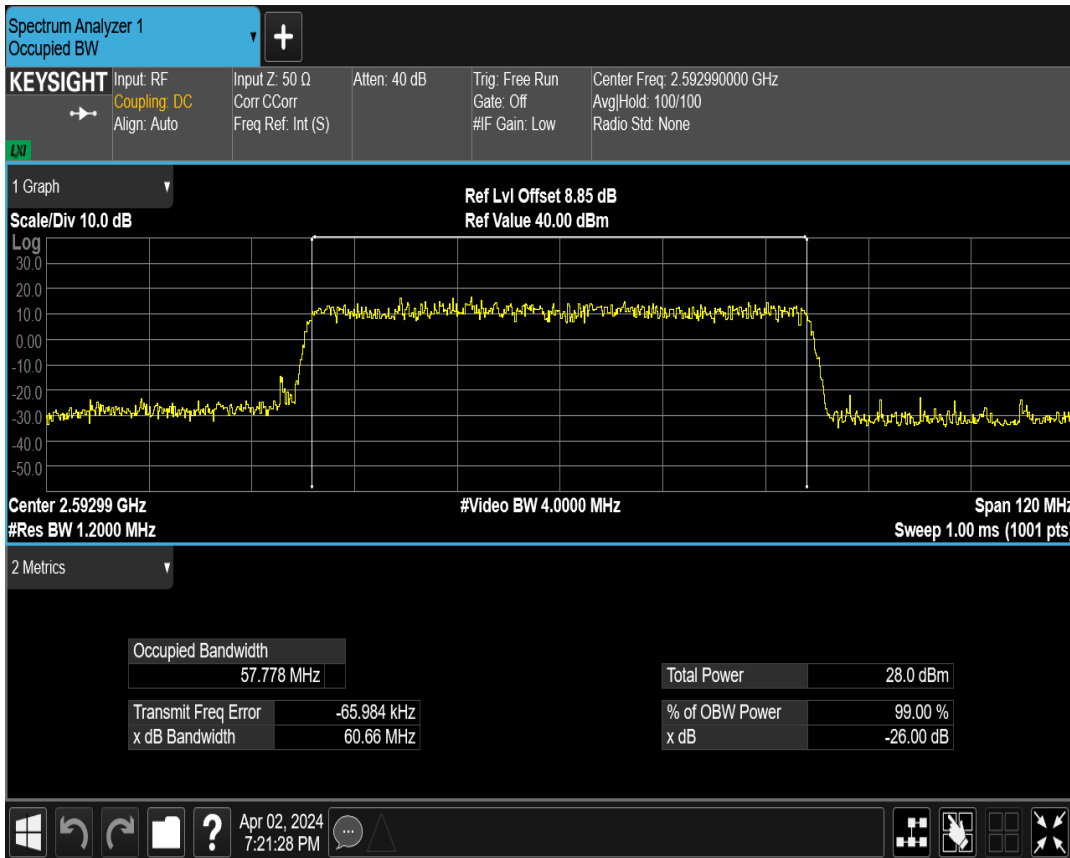

n41 SCS=30kHz DFT_BPSK BW=60MHz Channel=518598 RB=162@0

n41 SCS=30kHz DFT_QPSK BW=60MHz Channel=518598 RB=162@0

n41 SCS=30kHz DFT_QAM16 BW=60MHz Channel=518598 RB=162@0

n41 SCS=30kHz DFT_QAM64 BW=60MHz Channel=518598 RB=162@0