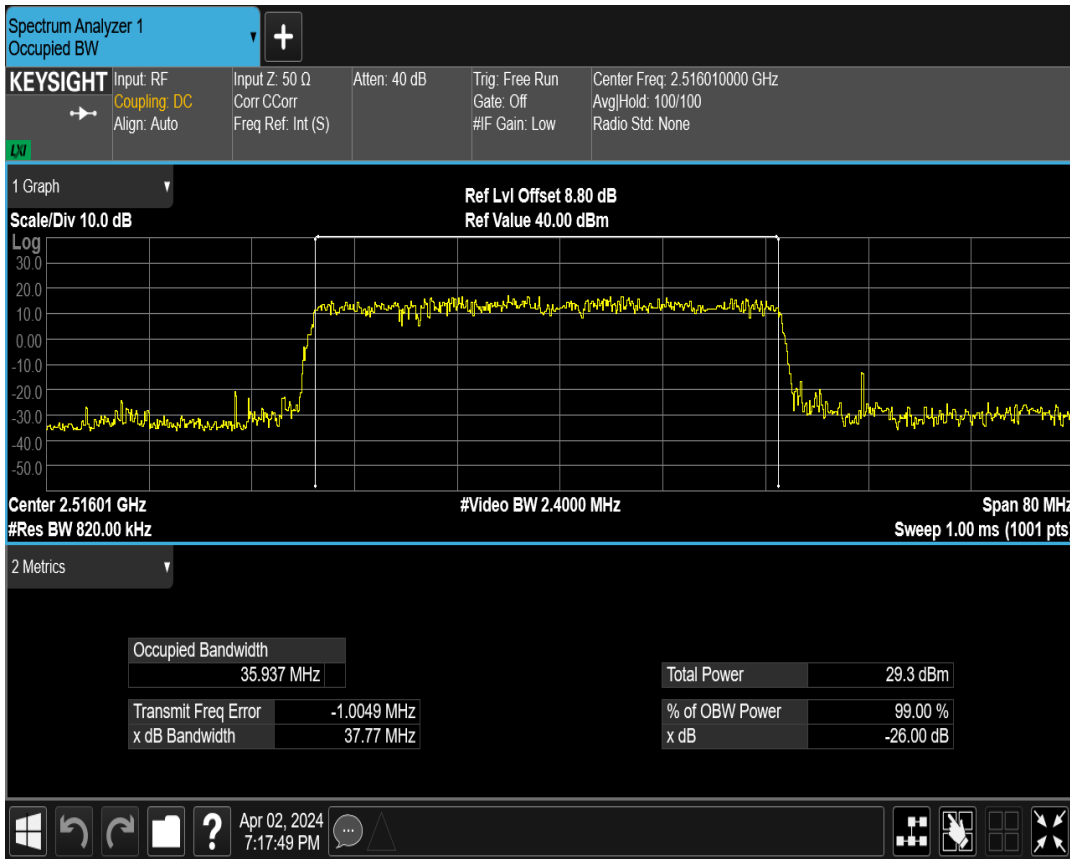

n41 SCS=30kHz DFT_BPSK BW=40MHz Channel=503202 RB=100@0