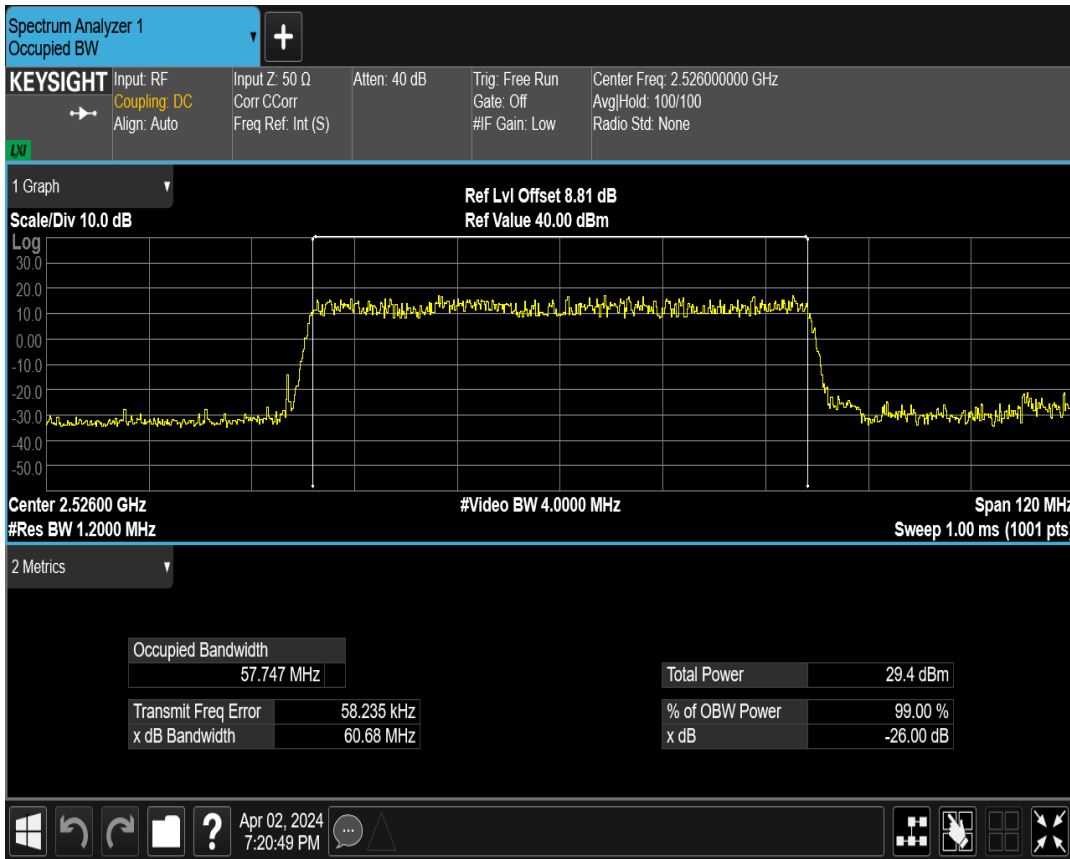

n41 SCS=30kHz DFT_BPSK BW=60MHz Channel=505200 RB=162@0