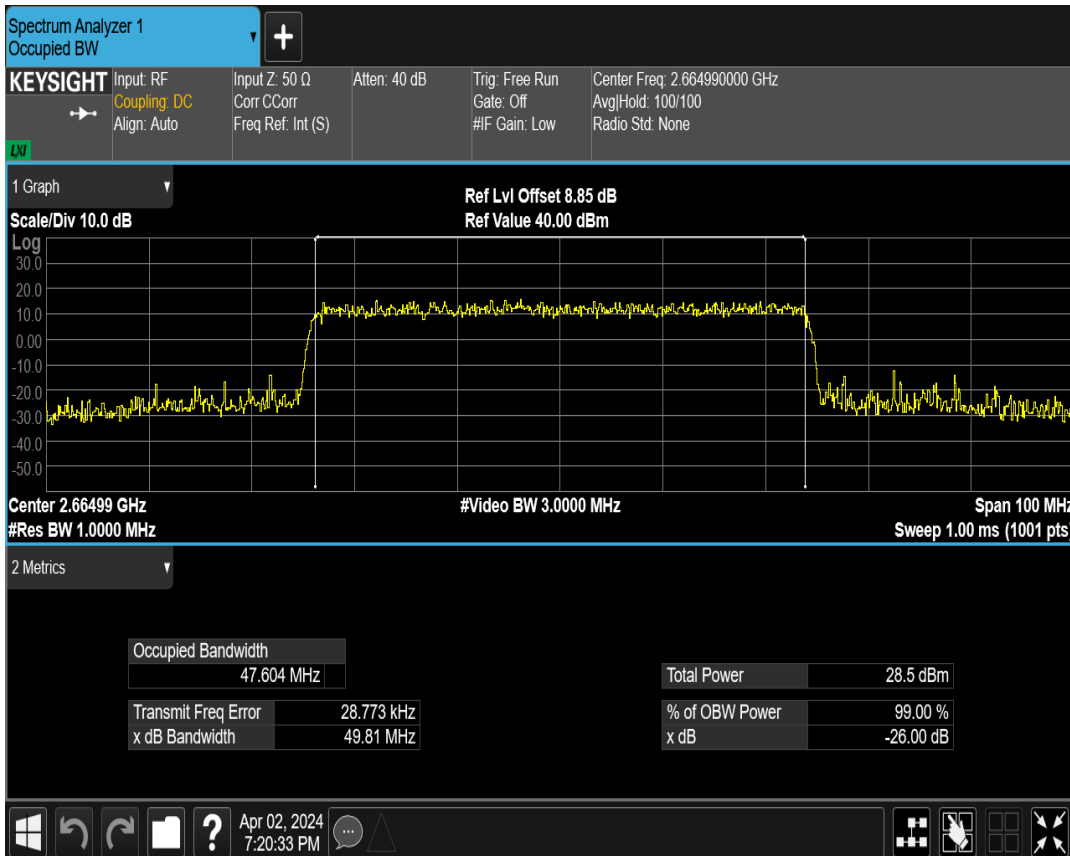

n41 SCS=30kHz CP_QPSK BW=50MHz Channel=532998 RB=133@0