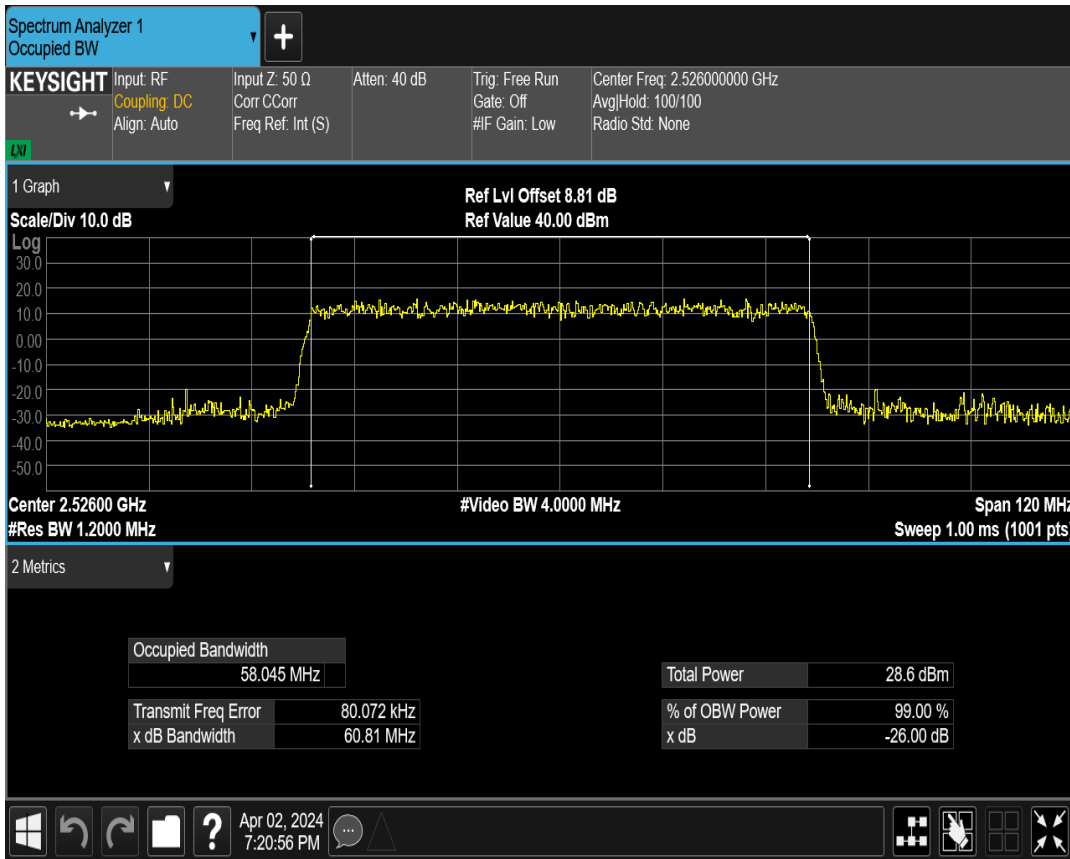

n41 SCS=30kHz DFT_QAM16 BW=60MHz Channel=505200 RB=162@0