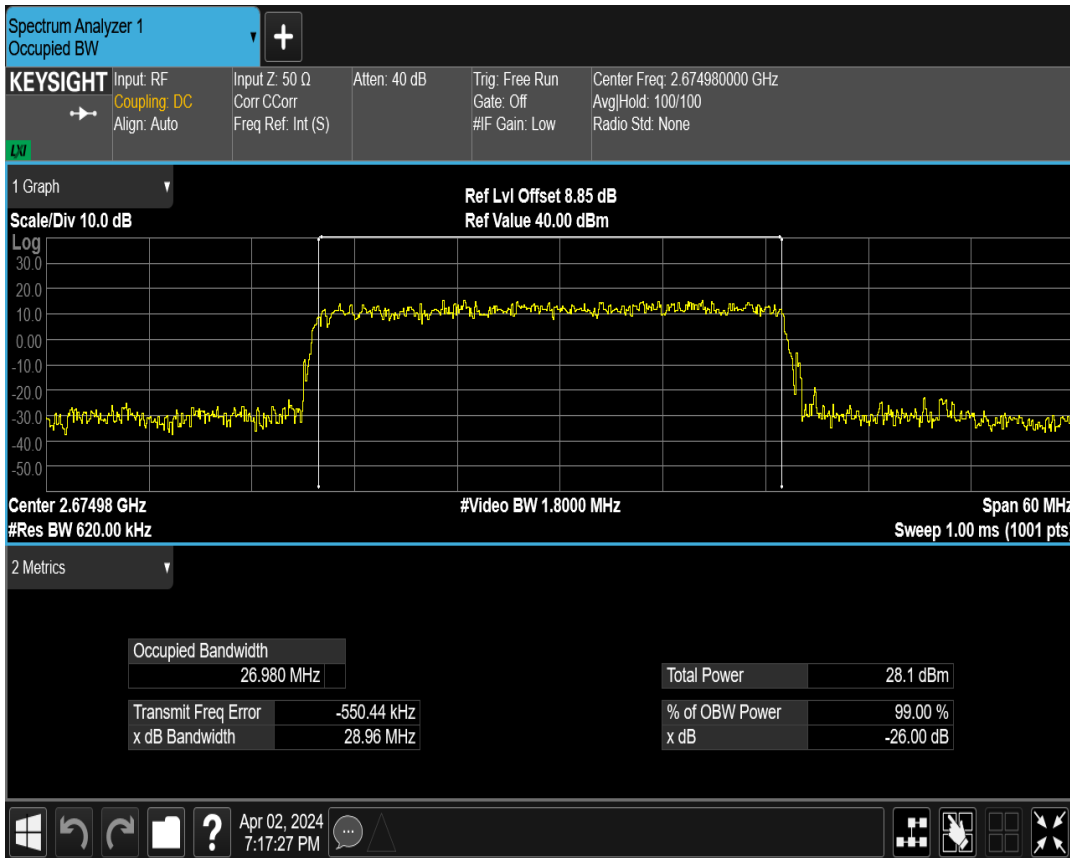

n41 SCS=30kHz DFT_BPSK BW=30MHz Channel=534996 RB=75@0

n41 SCS=30kHz DFT_QPSK BW=30MHz Channel=534996 RB=75@0

n41 SCS=30kHz DFT_QAM16 BW=30MHz Channel=534996 RB=75@0

n41 SCS=30kHz DFT_QAM64 BW=30MHz Channel=534996 RB=75@0