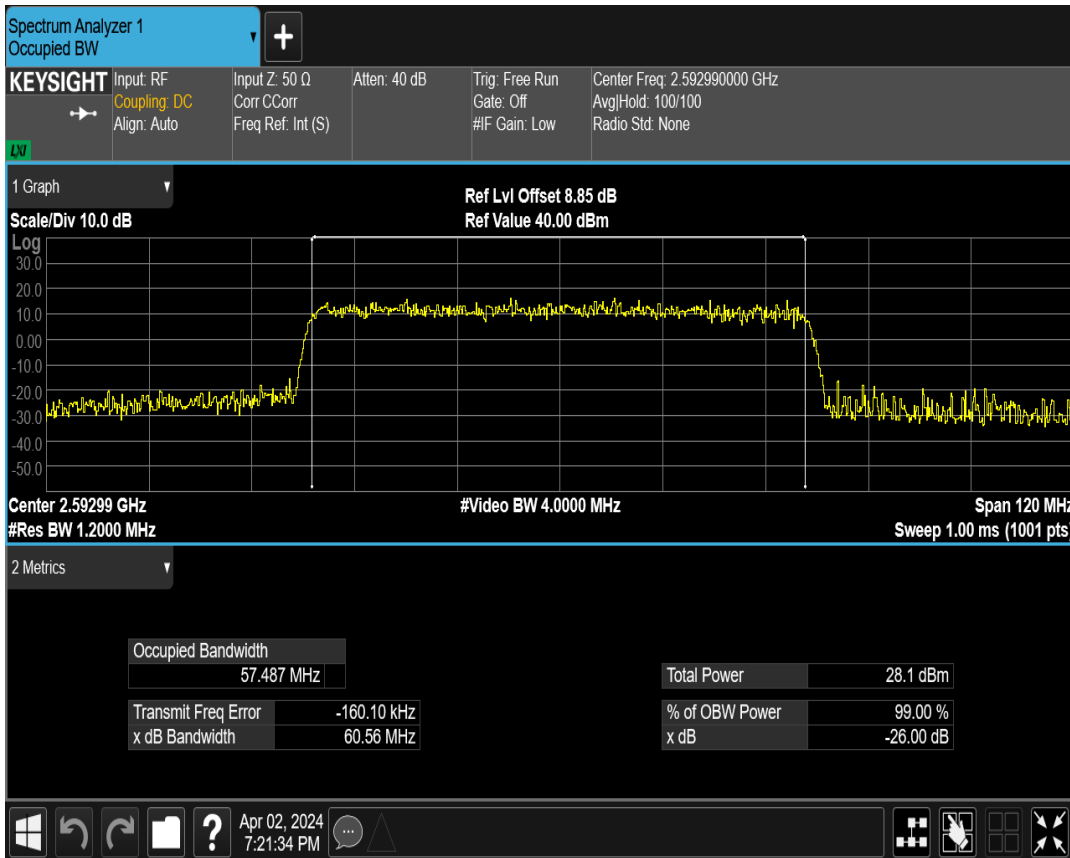

n41 SCS=30kHz CP_QPSK BW=60MHz Channel=518598 RB=162@0