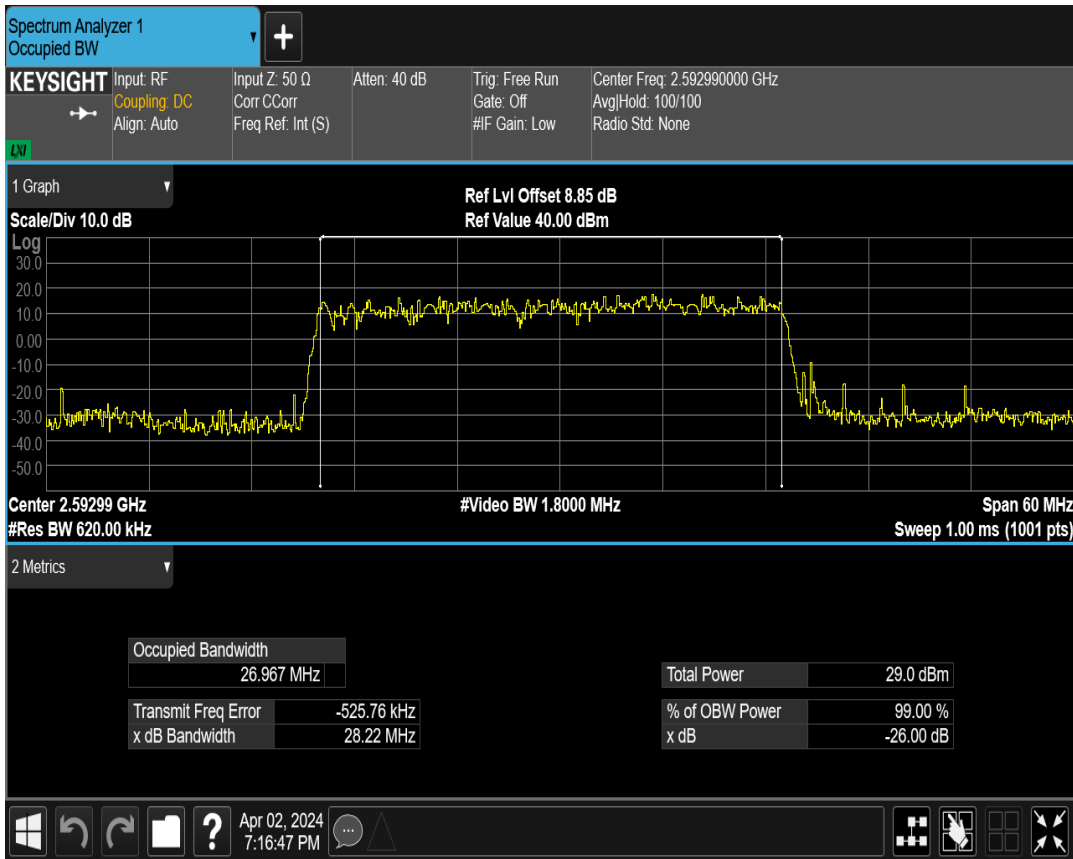

n41 SCS=30kHz DFT_QAM256 BW=30MHz Channel=502200 RB=75@0

n41 SCS=30kHz CP_QPSK BW=30MHz Channel=502200 RB=78@0

n41 SCS=30kHz DFT_BPSK BW=30MHz Channel=518598 RB=75@0

n41 SCS=30kHz DFT_QPSK BW=30MHz Channel=518598 RB=75@0