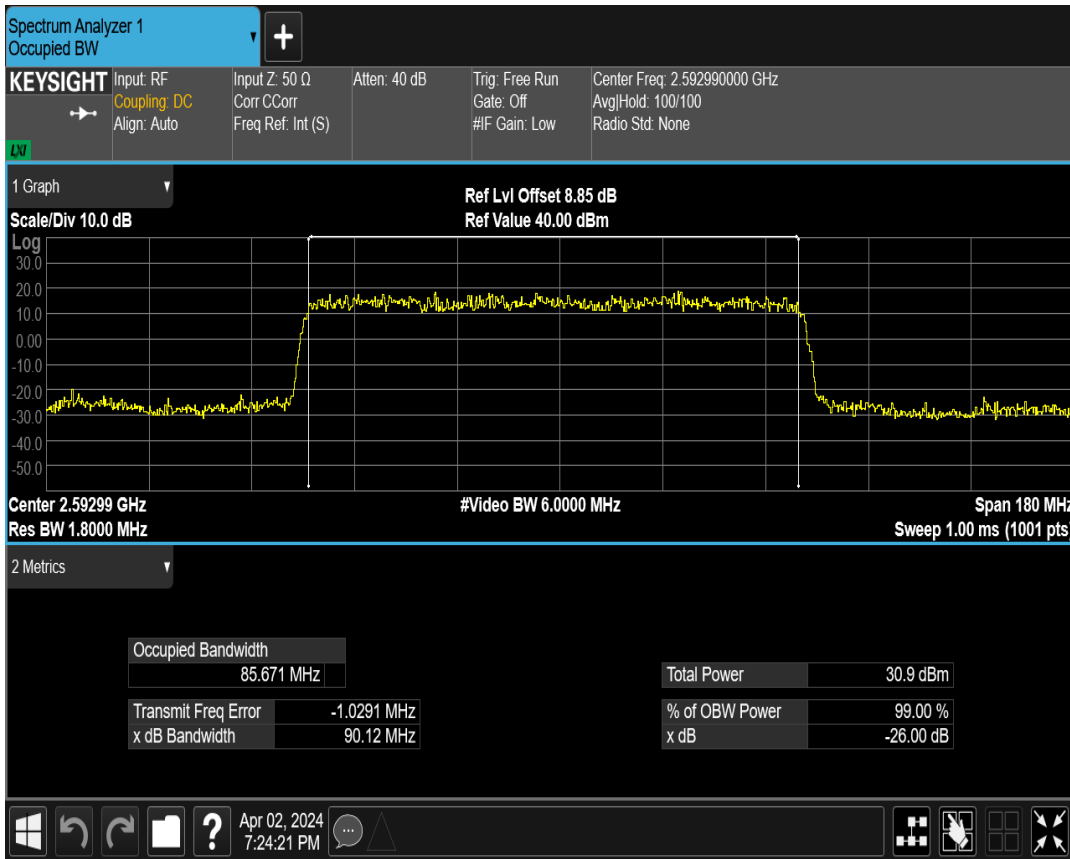

n41 SCS=30kHz DFT_BPSK BW=90MHz Channel=518598 RB=240@0