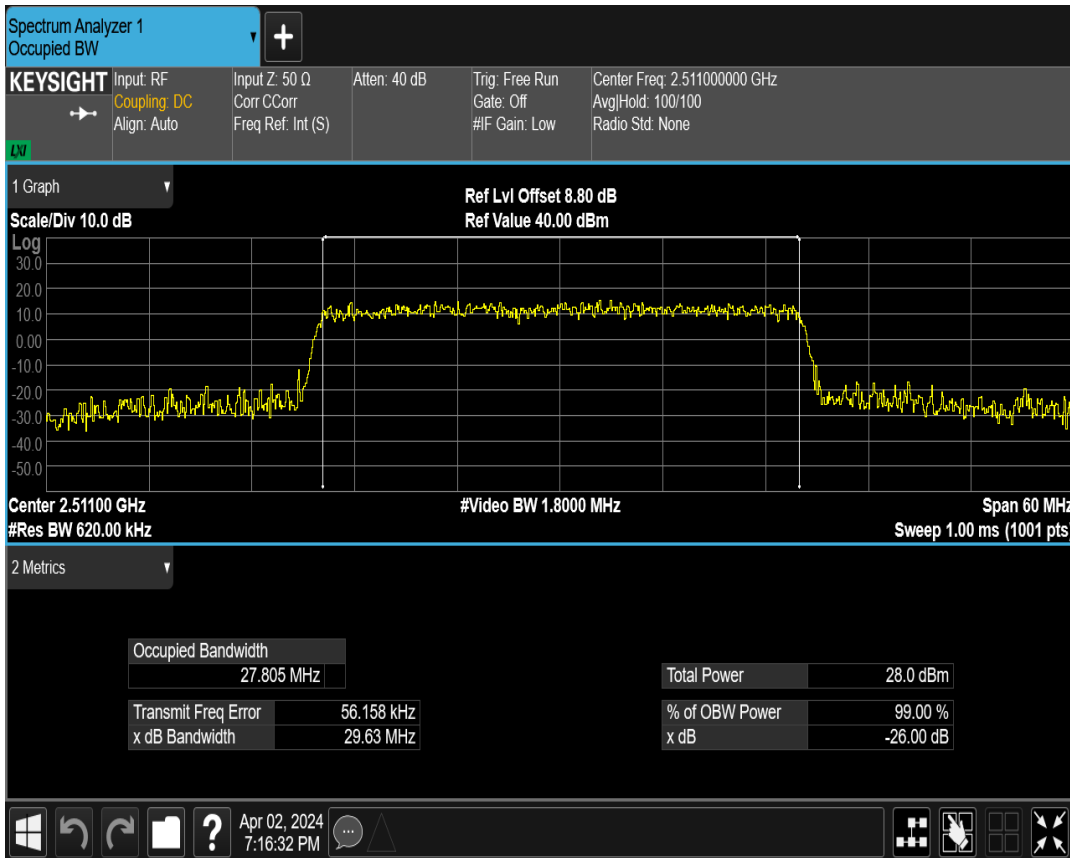

n41 SCS=30kHz DFT_QAM256 BW=30MHz Channel=502200 RB=75@0

n41 SCS=30kHz CP_QPSK BW=30MHz Channel=502200 RB=78@0

n41 SCS=30kHz DFT_BPSK BW=30MHz Channel=518598 RB=75@0

n41 SCS=30kHz DFT_QPSK BW=30MHz Channel=518598 RB=75@0