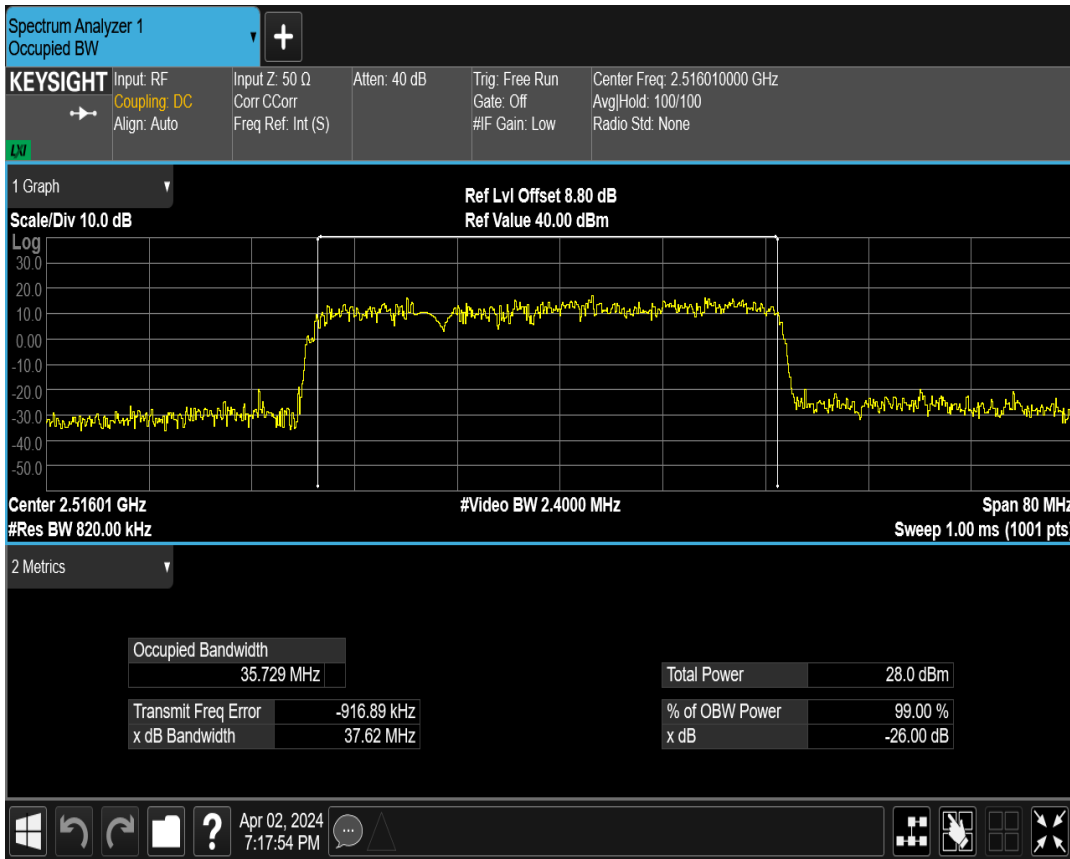

n41 SCS=30kHz DFT_QAM16 BW=40MHz Channel=503202 RB=100@0