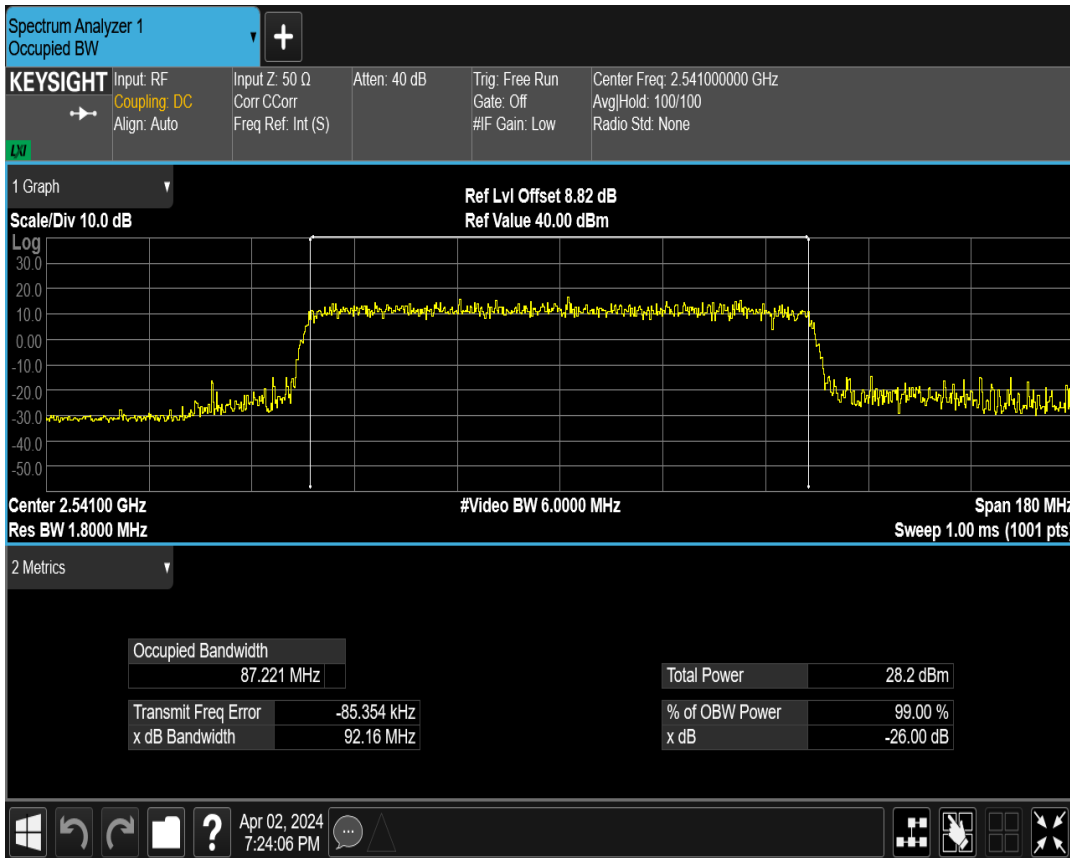

n41 SCS=30kHz DFT_QAM16 BW=90MHz Channel=508200 RB=240@0

n41 SCS=30kHz DFT_QAM64 BW=90MHz Channel=508200 RB=240@0

n41 SCS=30kHz DFT_QAM256 BW=90MHz Channel=508200 RB=240@0

n41 SCS=30kHz CP_QPSK BW=90MHz Channel=508200 RB=245@0