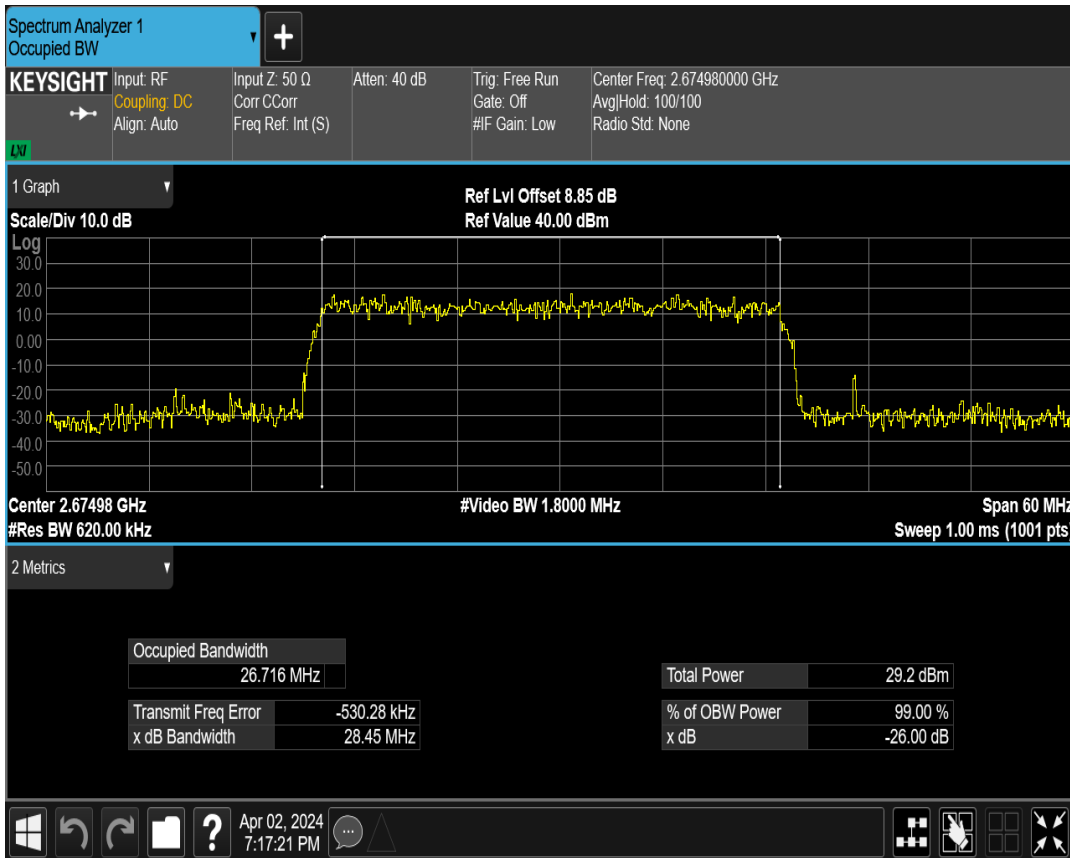

n41 SCS=30kHz DFT_QPSK BW=30MHz Channel=534996 RB=75@0