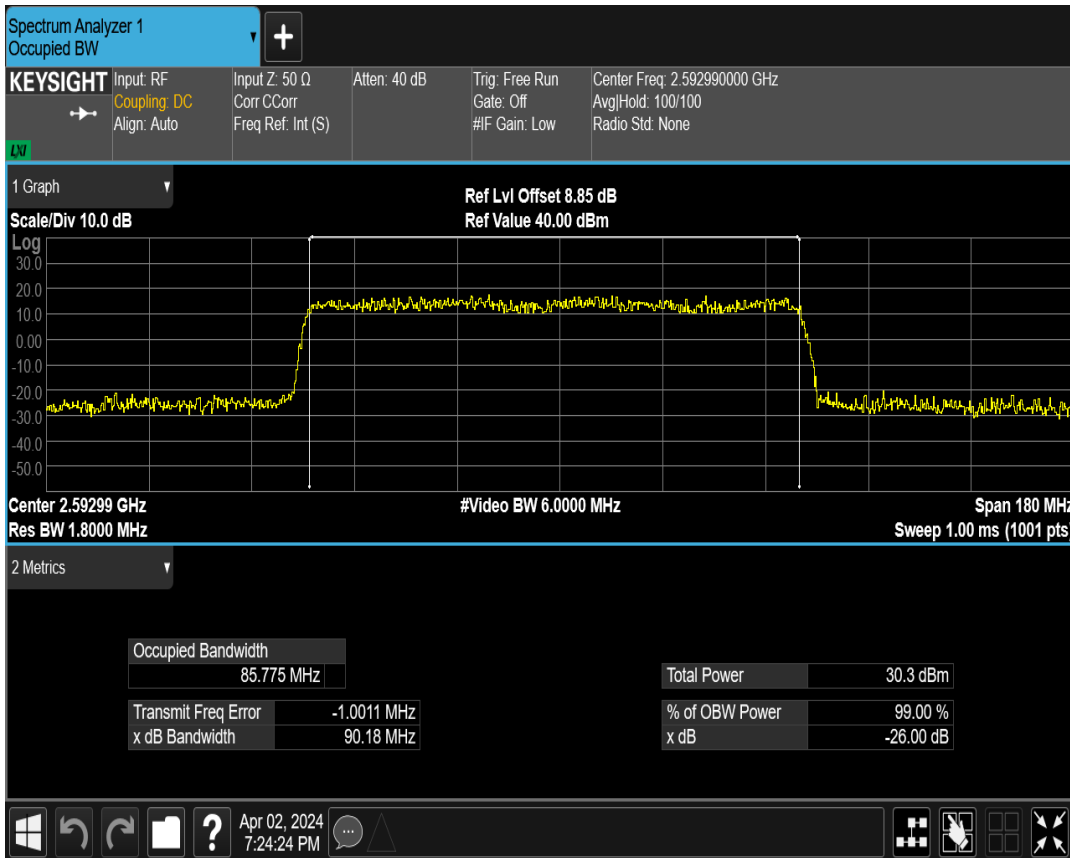

n41 SCS=30kHz DFT_QPSK BW=90MHz Channel=518598 RB=240@0