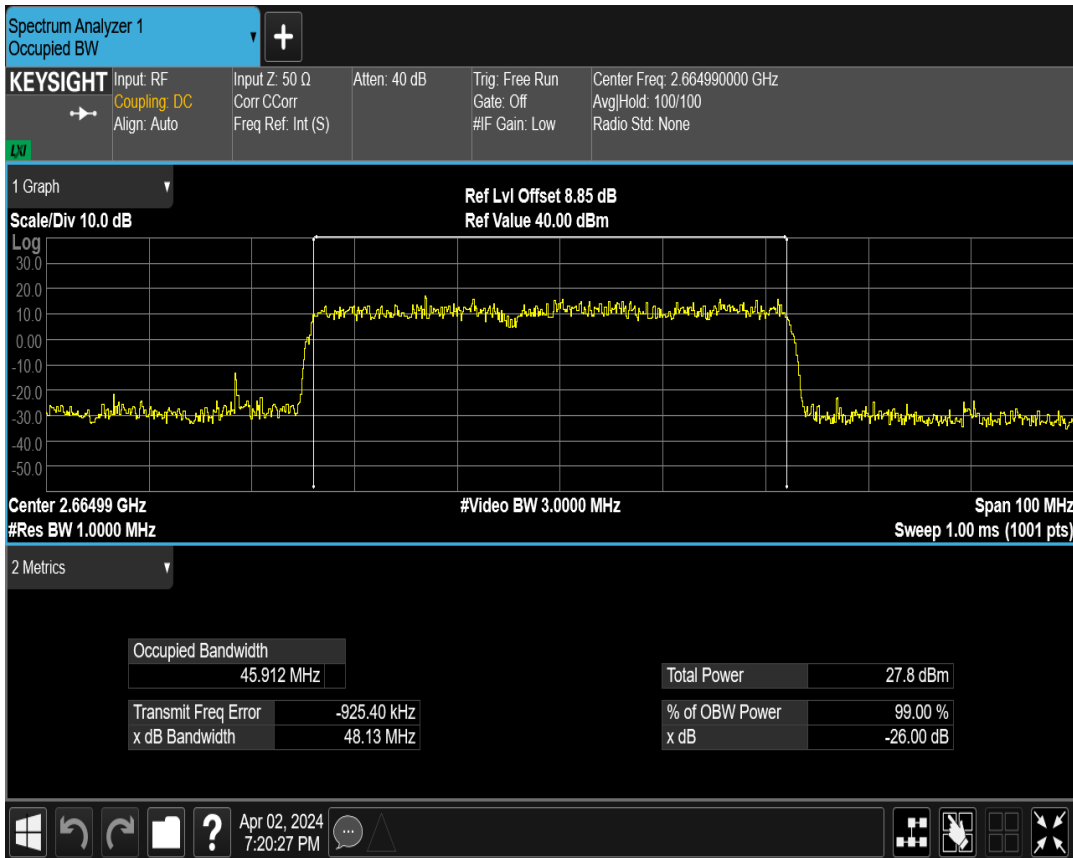

n41 SCS=30kHz DFT_BPSK BW=50MHz Channel=532998 RB=128@0

n41 SCS=30kHz DFT_QPSK BW=50MHz Channel=532998 RB=128@0

n41 SCS=30kHz DFT_QAM16 BW=50MHz Channel=532998 RB=128@0

n41 SCS=30kHz DFT_QAM64 BW=50MHz Channel=532998 RB=128@0