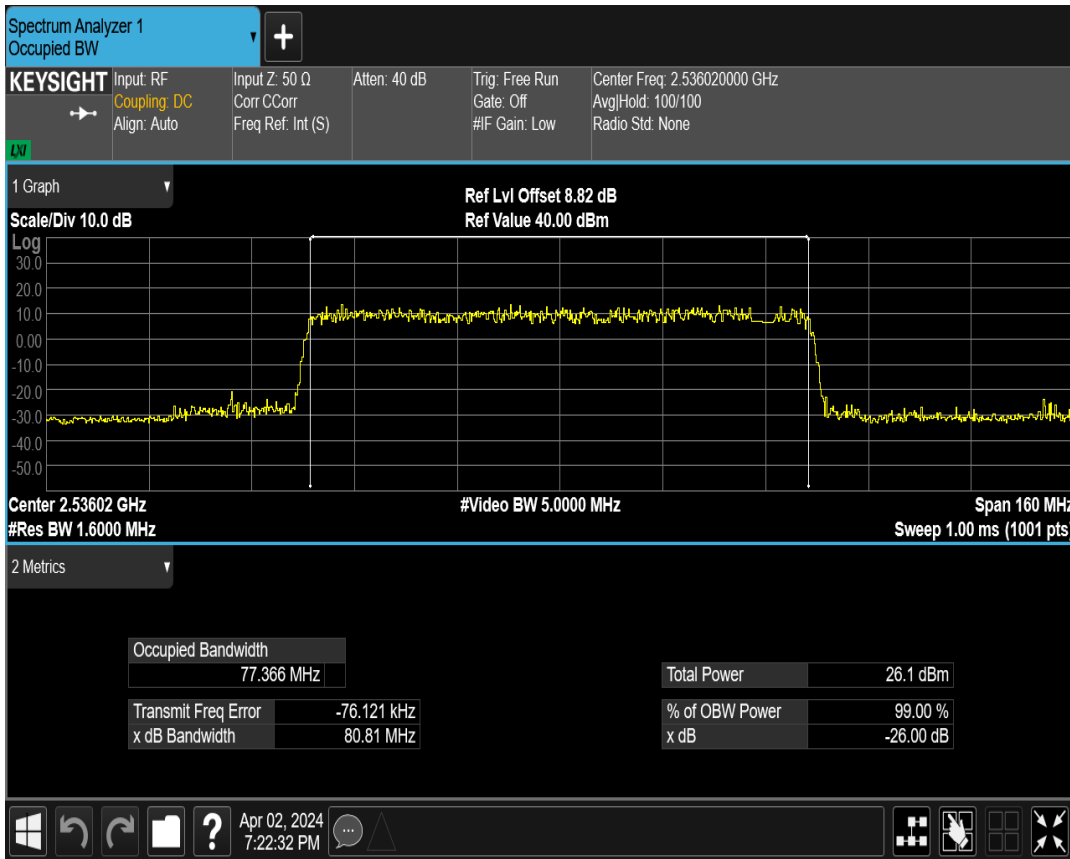

n41 SCS=30kHz DFT_QAM256 BW=80MHz Channel=507204 RB=216@0