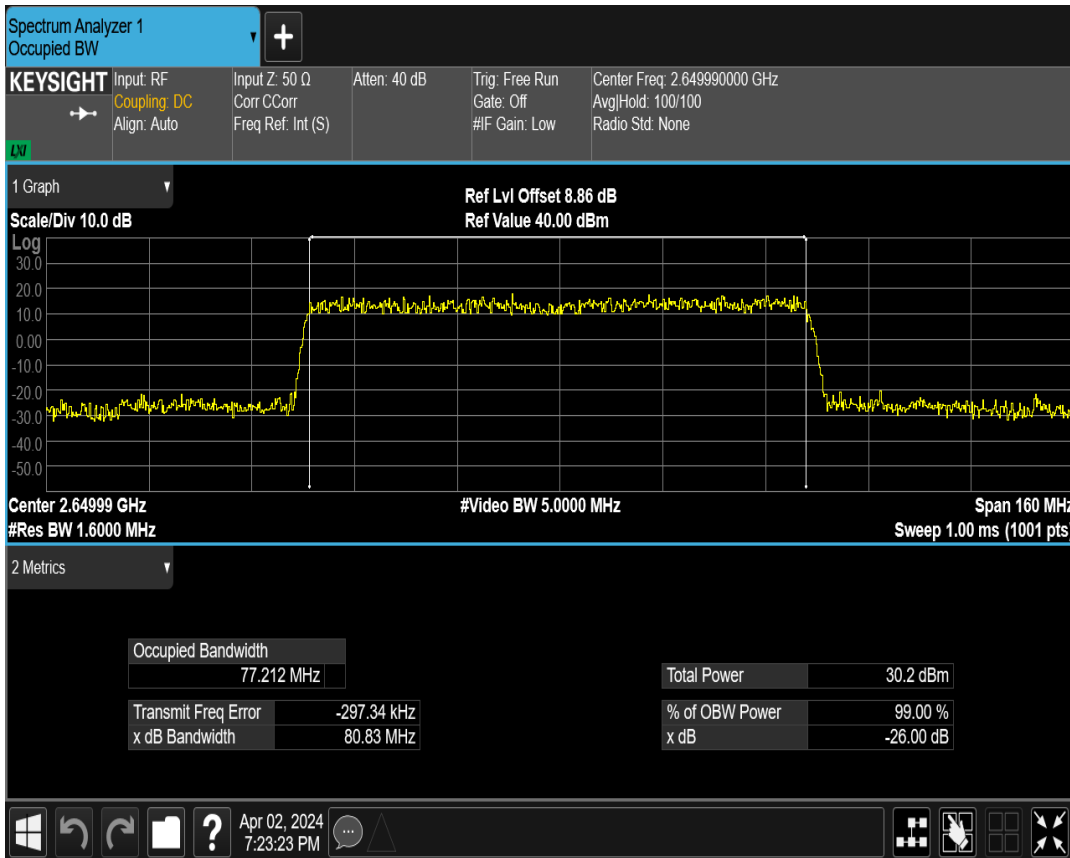

n41 SCS=30kHz DFT_QPSK BW=80MHz Channel=529998 RB=216@0