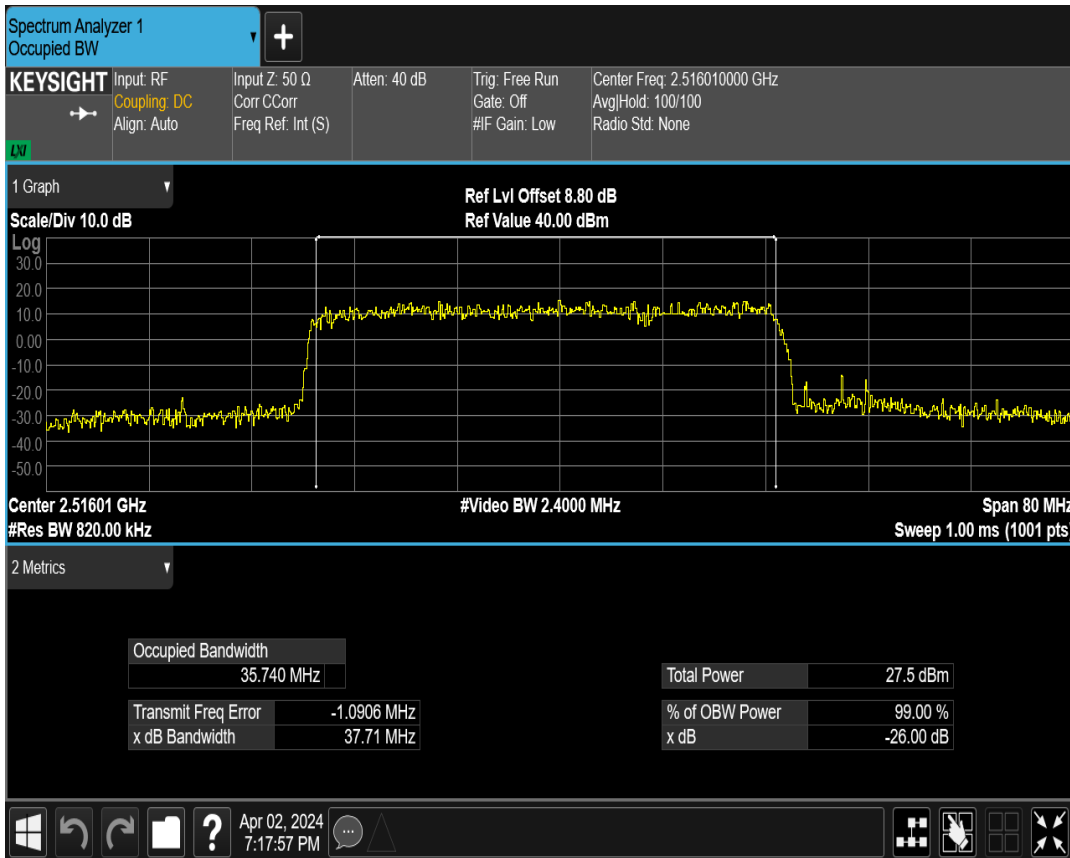

n41 SCS=30kHz DFT_QAM64 BW=40MHz Channel=503202 RB=100@0