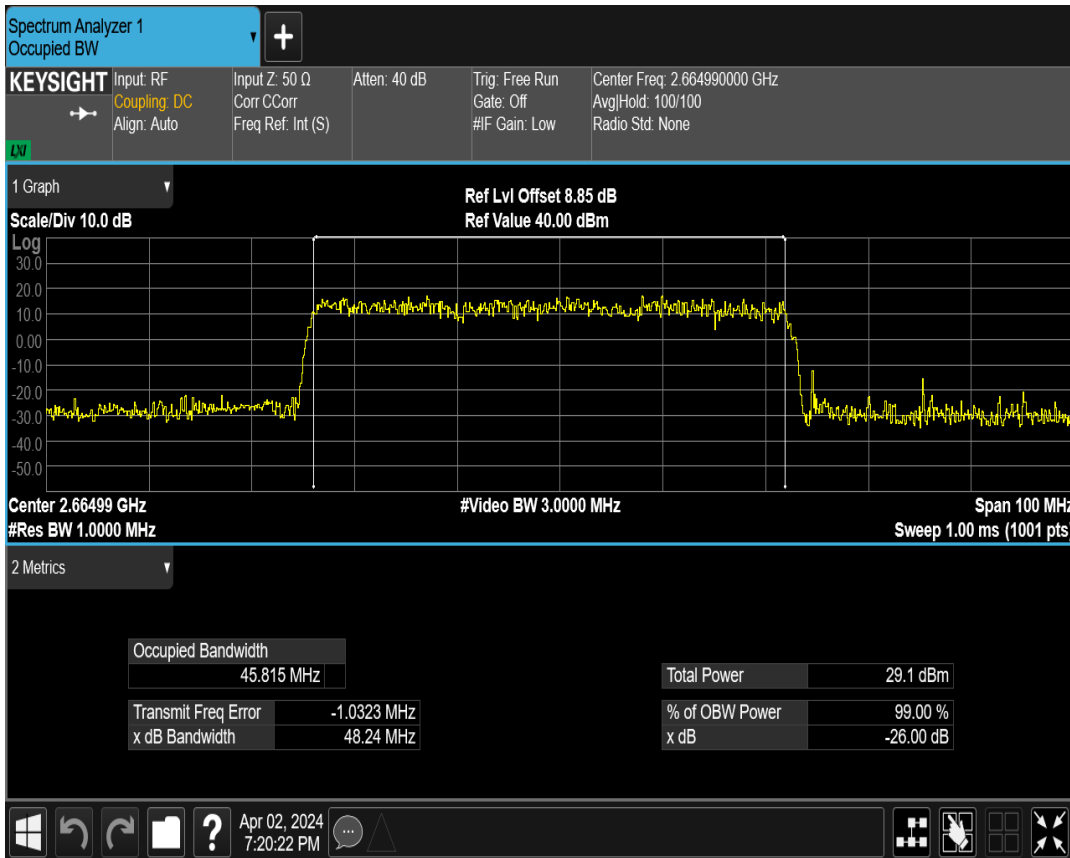

n41 SCS=30kHz DFT_QPSK BW=50MHz Channel=532998 RB=128@0