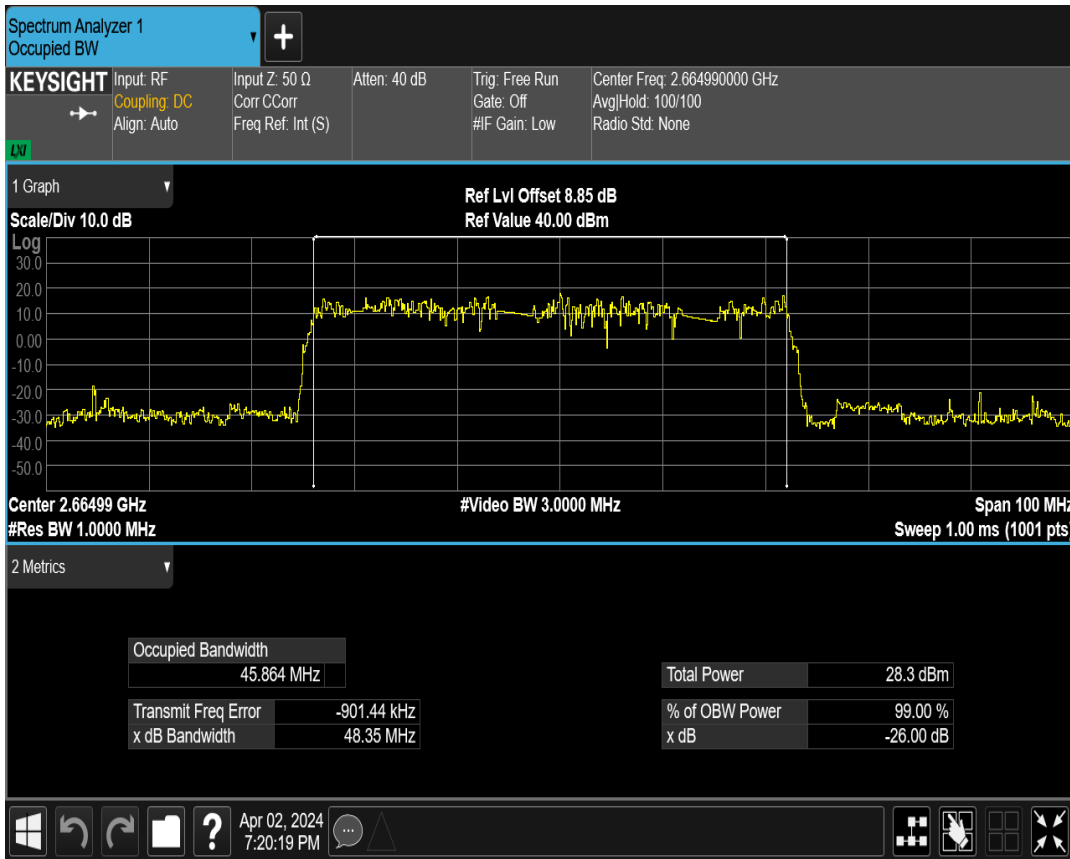

n41 SCS=30kHz DFT_BPSK BW=50MHz Channel=532998 RB=128@0