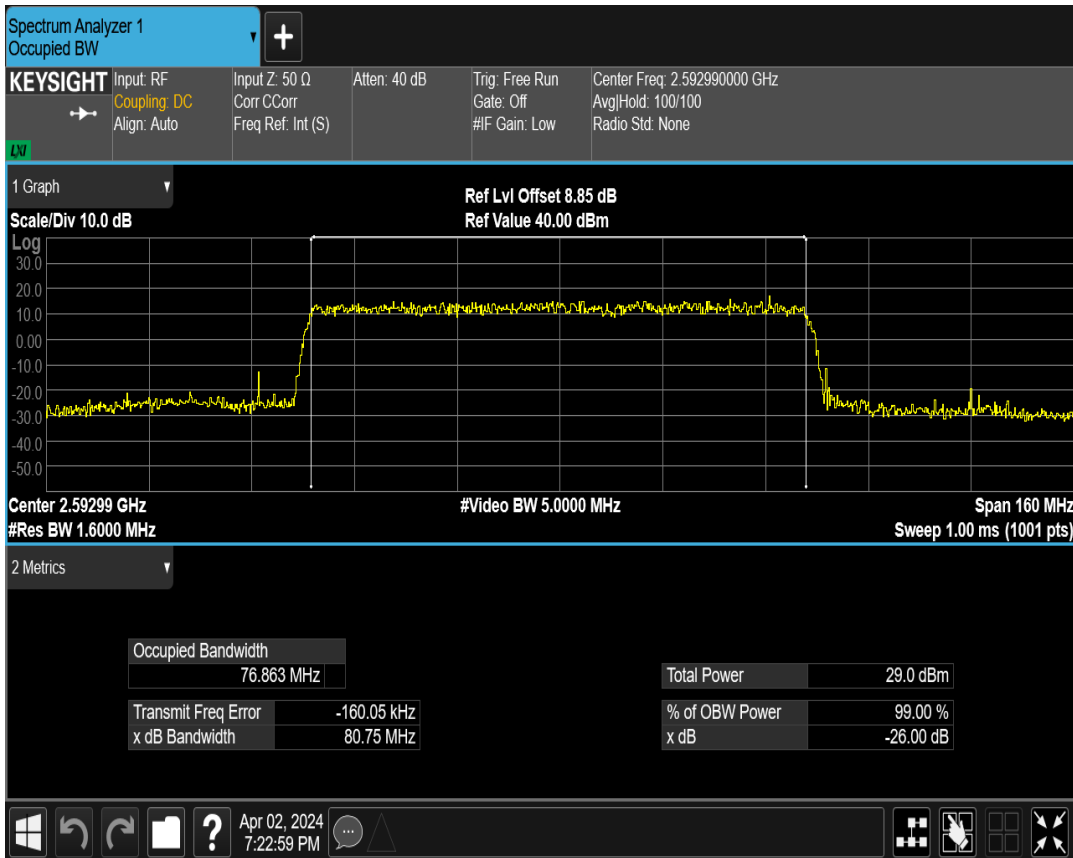

n41 SCS=30kHz DFT_QAM64 BW=80MHz Channel=518598 RB=216@0