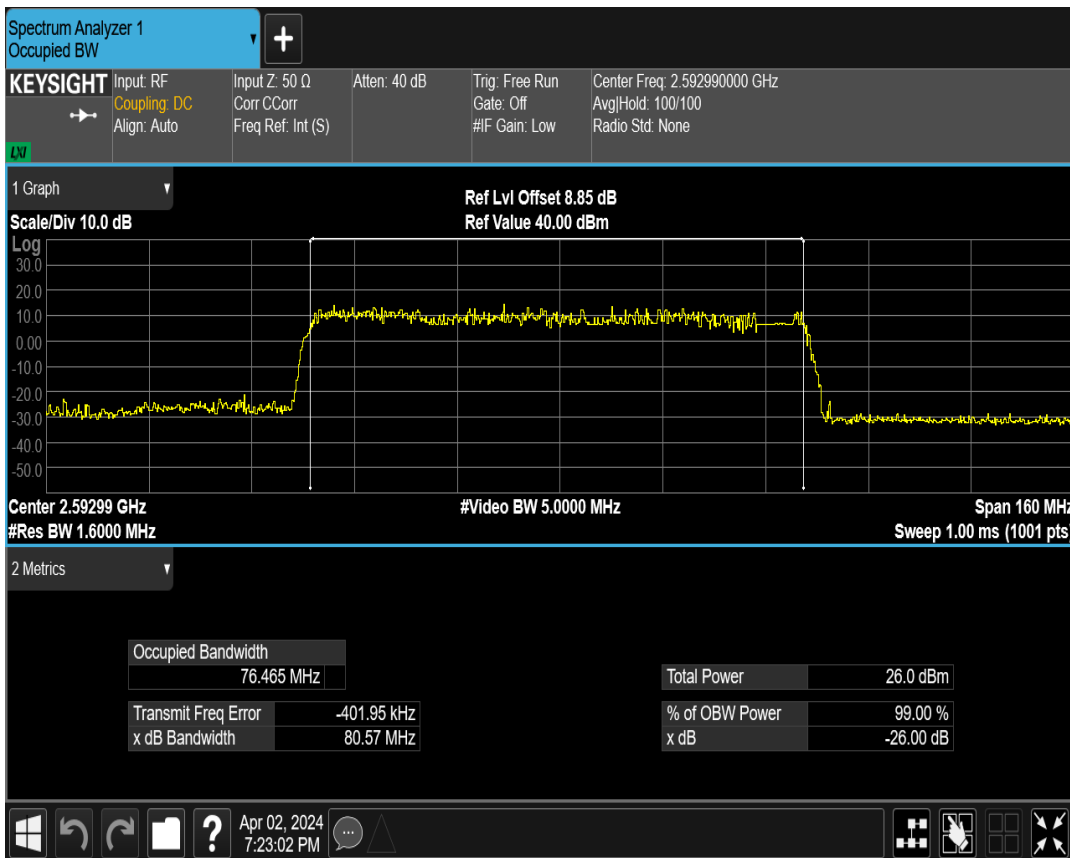

n41 SCS=30kHz DFT_QAM256 BW=80MHz Channel=518598 RB=216@0