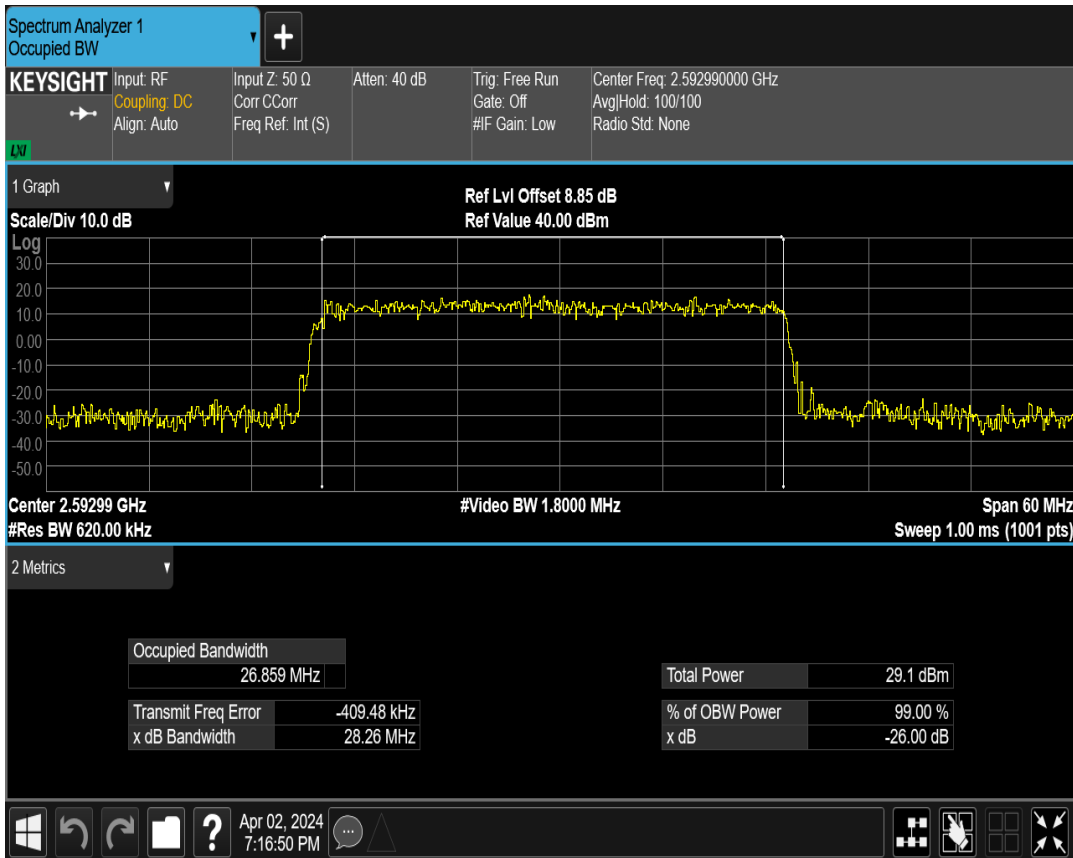

n41 SCS=30kHz DFT_QAM256 BW=30MHz Channel=502200 RB=75@0

n41 SCS=30kHz CP_QPSK BW=30MHz Channel=502200 RB=78@0

n41 SCS=30kHz DFT_BPSK BW=30MHz Channel=518598 RB=75@0

n41 SCS=30kHz DFT_QPSK BW=30MHz Channel=518598 RB=75@0