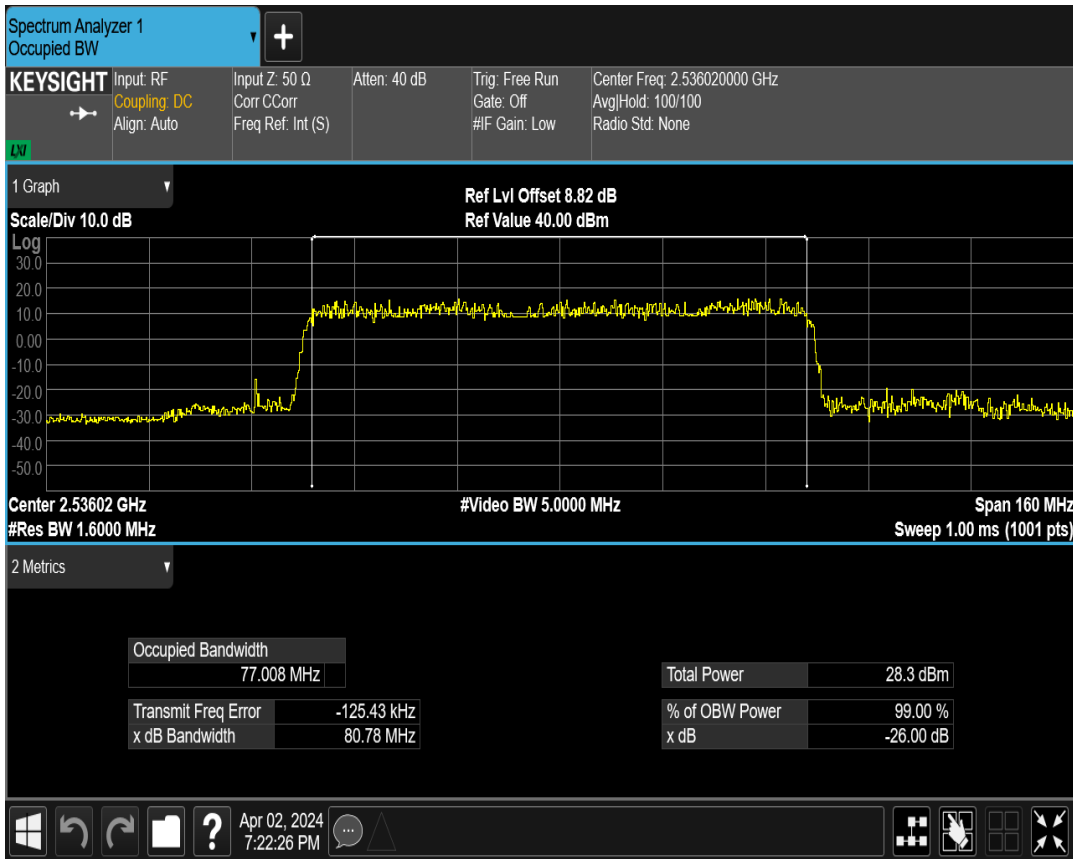

n41 SCS=30kHz DFT_QAM16 BW=80MHz Channel=507204 RB=216@0