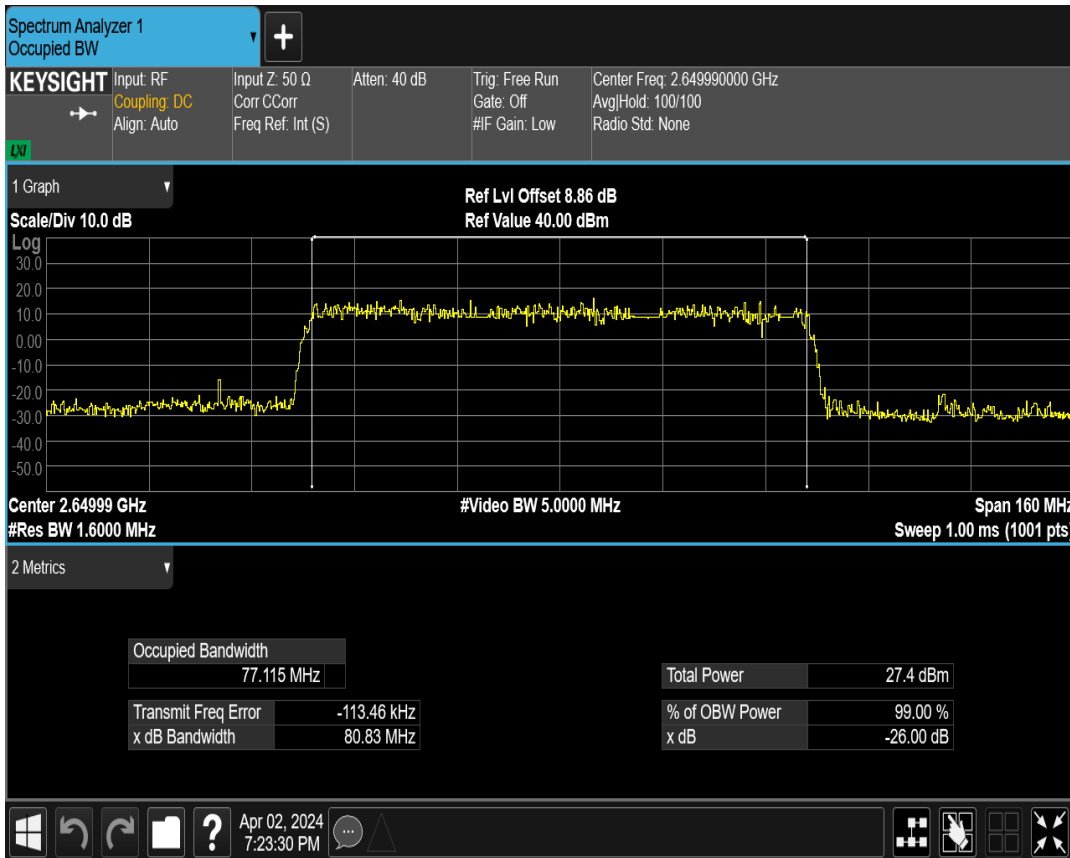

n41 SCS=30kHz DFT_BPSK BW=80MHz Channel=529998 RB=216@0

n41 SCS=30kHz DFT_QPSK BW=80MHz Channel=529998 RB=216@0

n41 SCS=30kHz DFT_QAM16 BW=80MHz Channel=529998 RB=216@0

n41 SCS=30kHz DFT_QAM64 BW=80MHz Channel=529998 RB=216@0