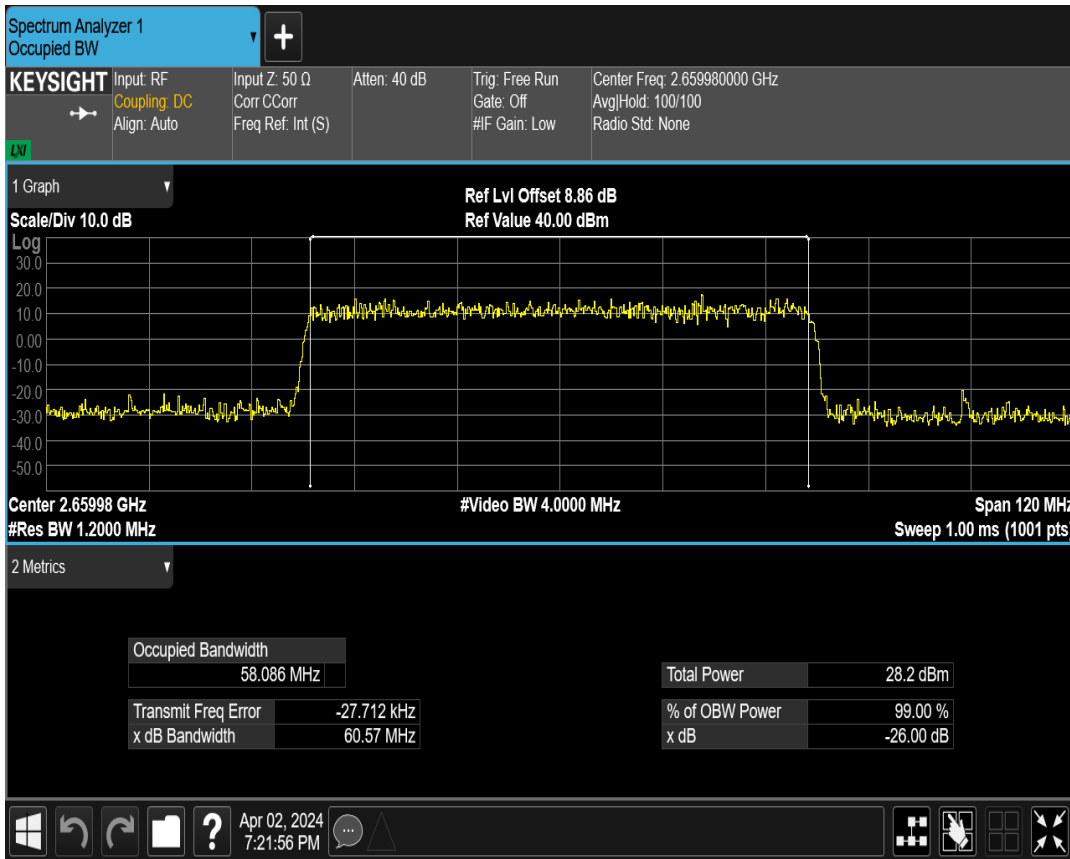

n41 SCS=30kHz DFT_QAM16 BW=60MHz Channel=531996 RB=162@0