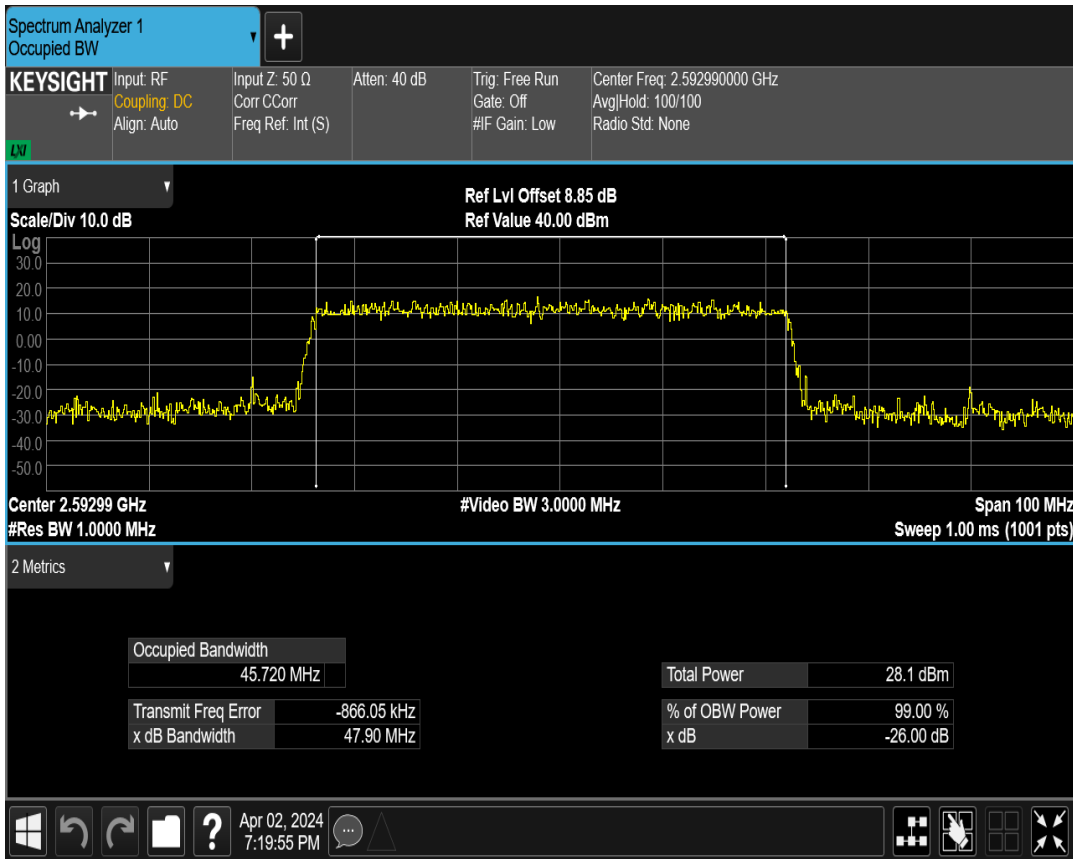

n41 SCS=30kHz DFT_QAM16 BW=50MHz Channel=518598 RB=128@0