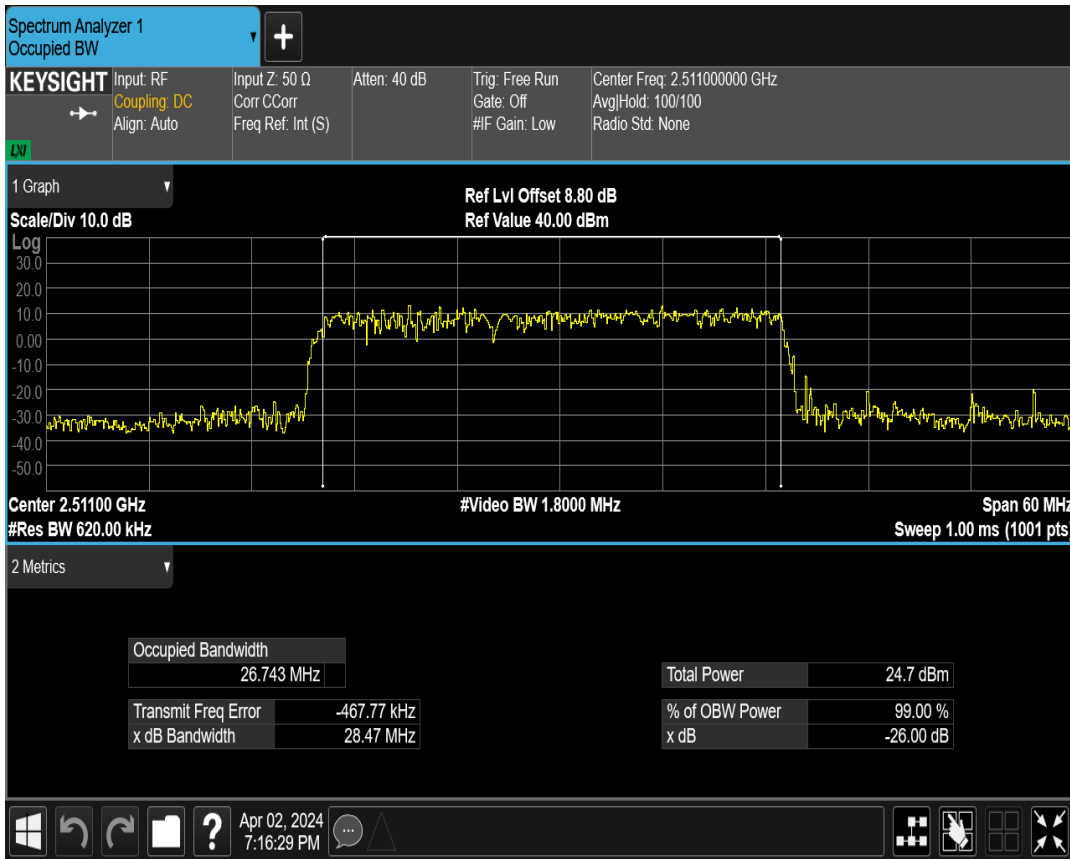

n41 SCS=30kHz DFT_QAM256 BW=30MHz Channel=502200 RB=75@0

n41 SCS=30kHz CP_QPSK BW=30MHz Channel=502200 RB=78@0

n41 SCS=30kHz DFT_BPSK BW=30MHz Channel=518598 RB=75@0

n41 SCS=30kHz DFT_QPSK BW=30MHz Channel=518598 RB=75@0