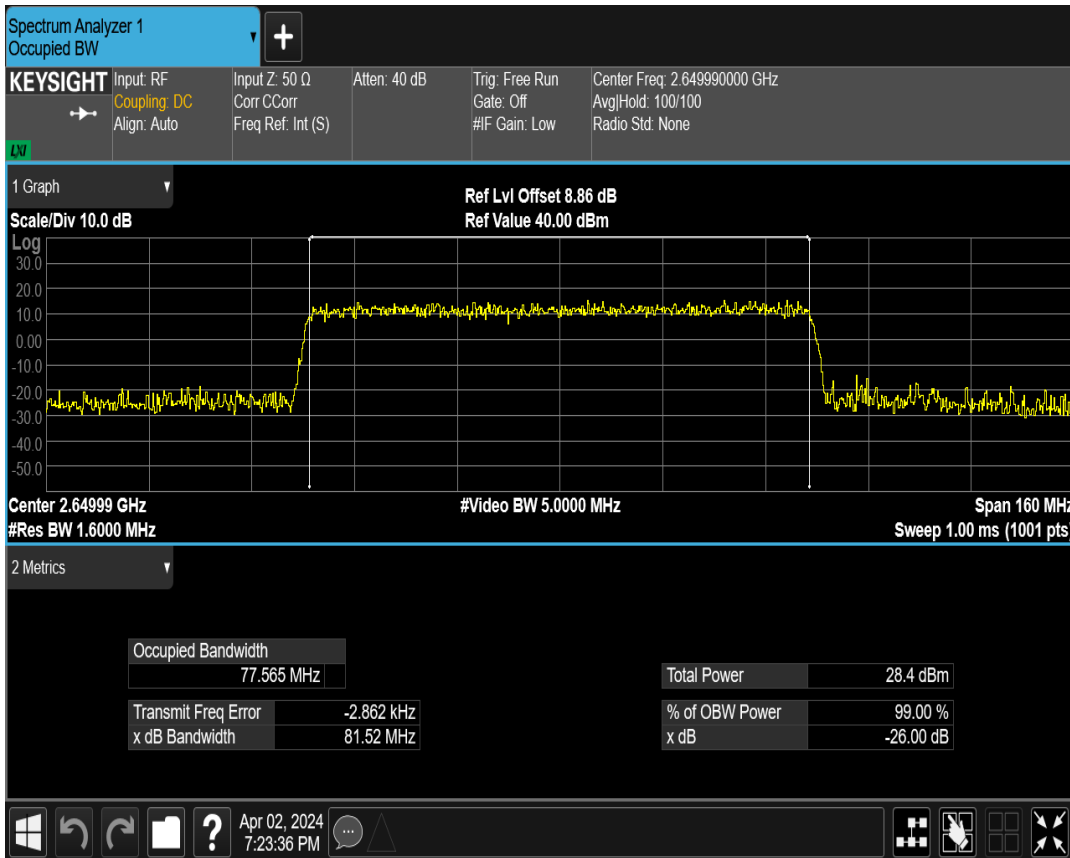

n41 SCS=30kHz CP_QPSK BW=80MHz Channel=529998 RB=217@0