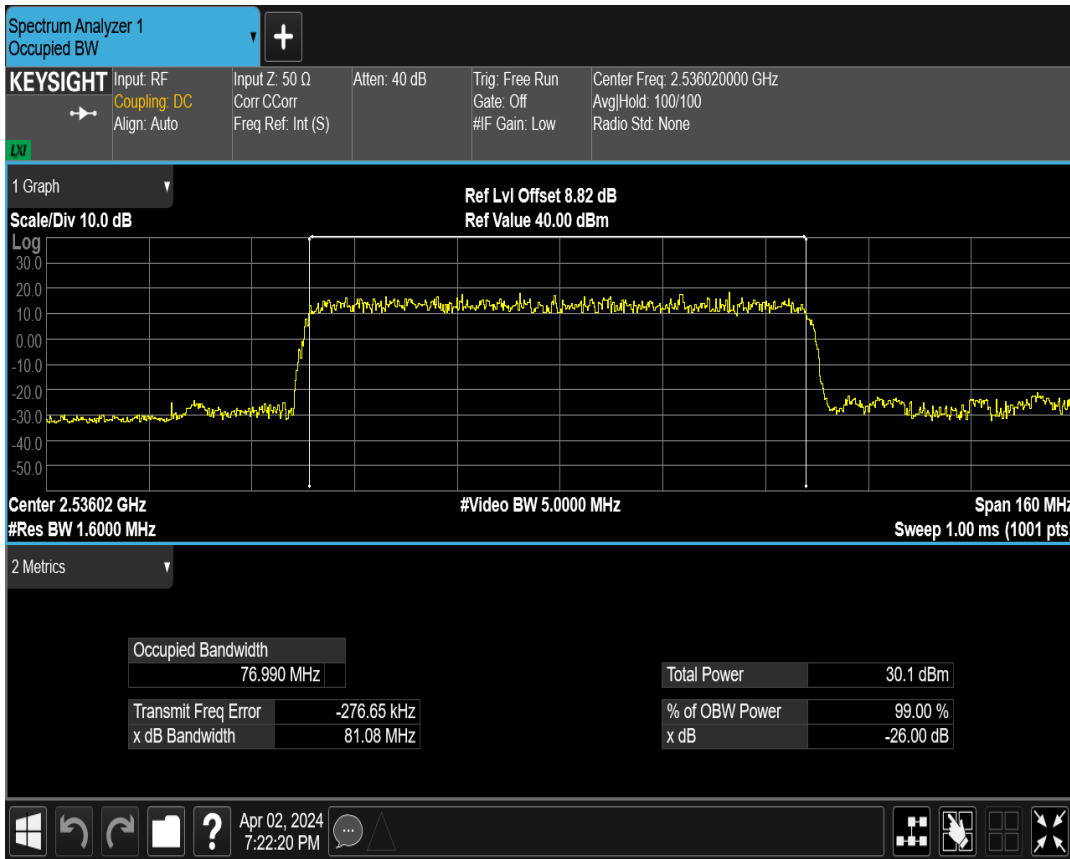

n41 SCS=30kHz DFT_BPSK BW=80MHz Channel=507204 RB=216@0