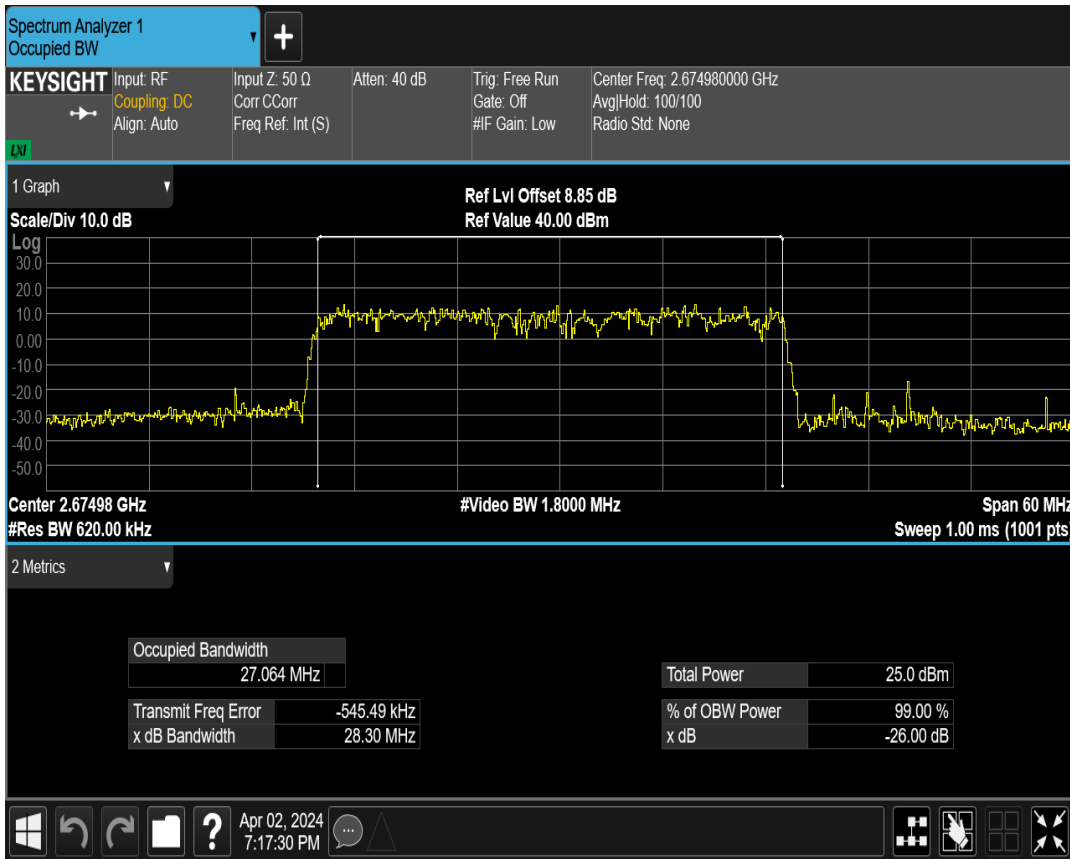

n41 SCS=30kHz DFT_QAM256 BW=30MHz Channel=534996 RB=75@0