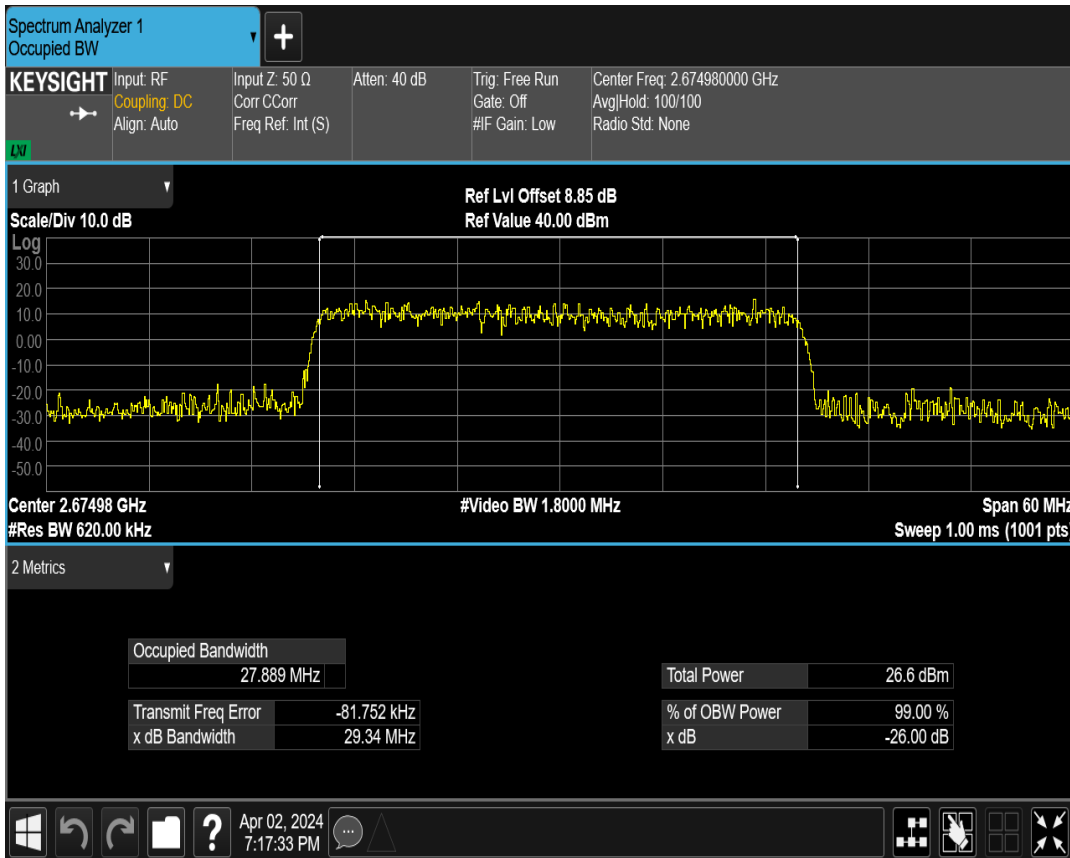

n41 SCS=30kHz CP_QPSK BW=30MHz Channel=534996 RB=78@0