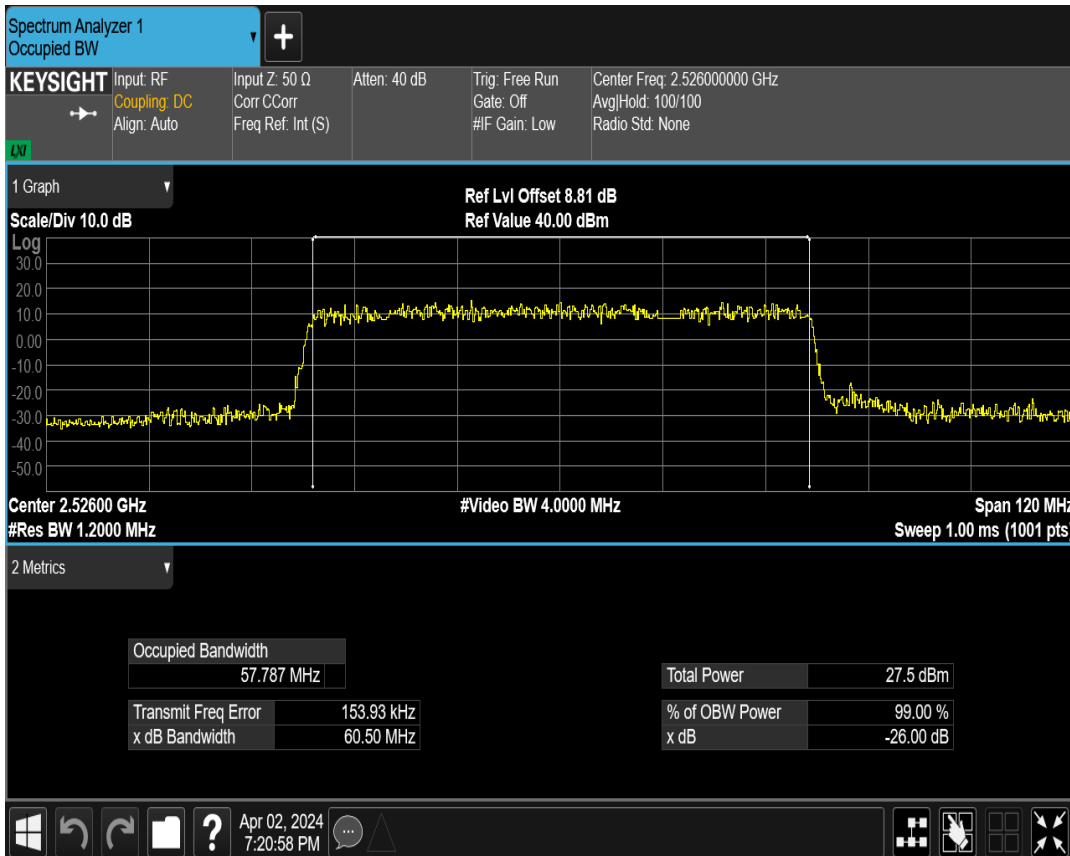

n41 SCS=30kHz DFT_QAM64 BW=60MHz Channel=505200 RB=162@0