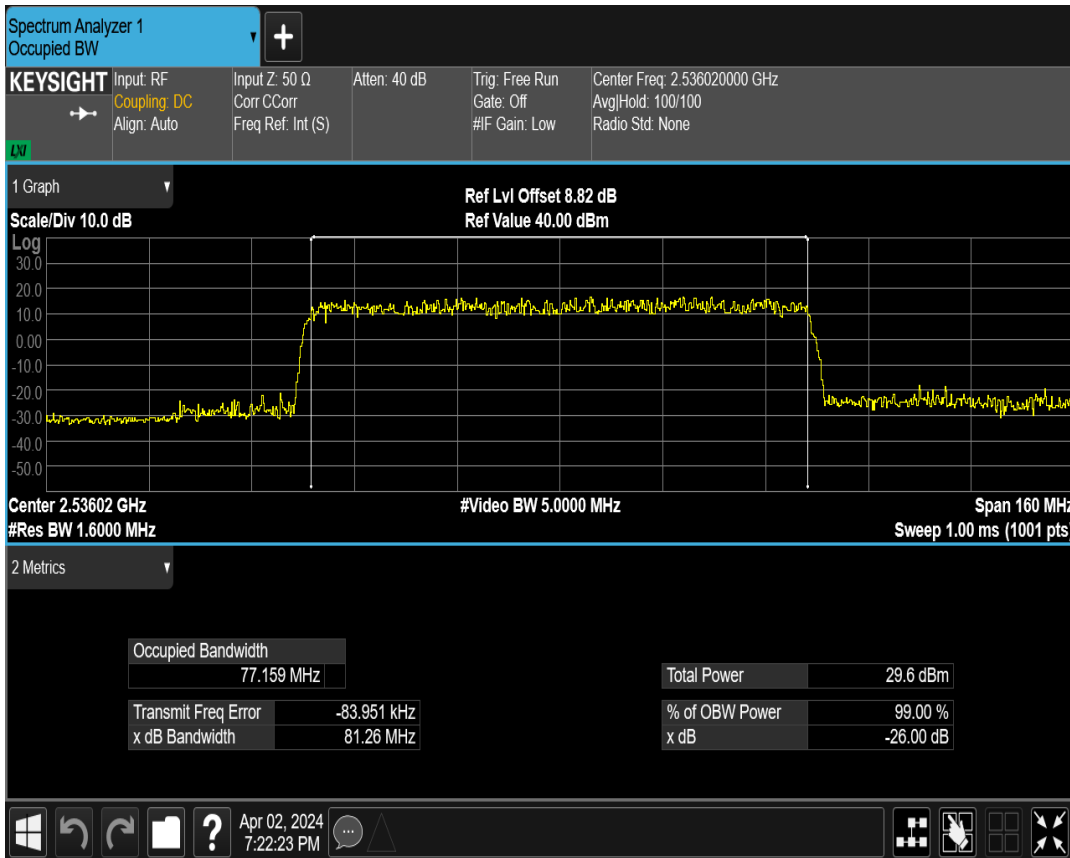

n41 SCS=30kHz DFT_QPSK BW=80MHz Channel=507204 RB=216@0