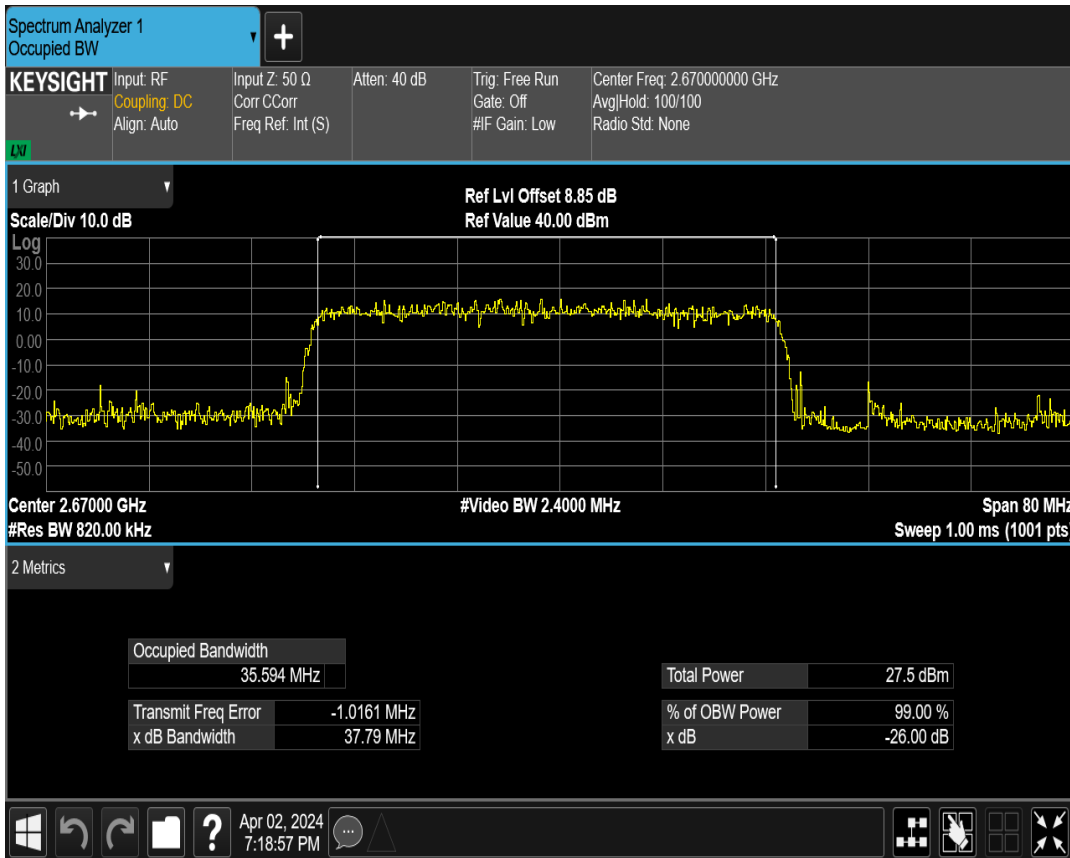

n41 SCS=30kHz DFT_QAM64 BW=40MHz Channel=534000 RB=100@0