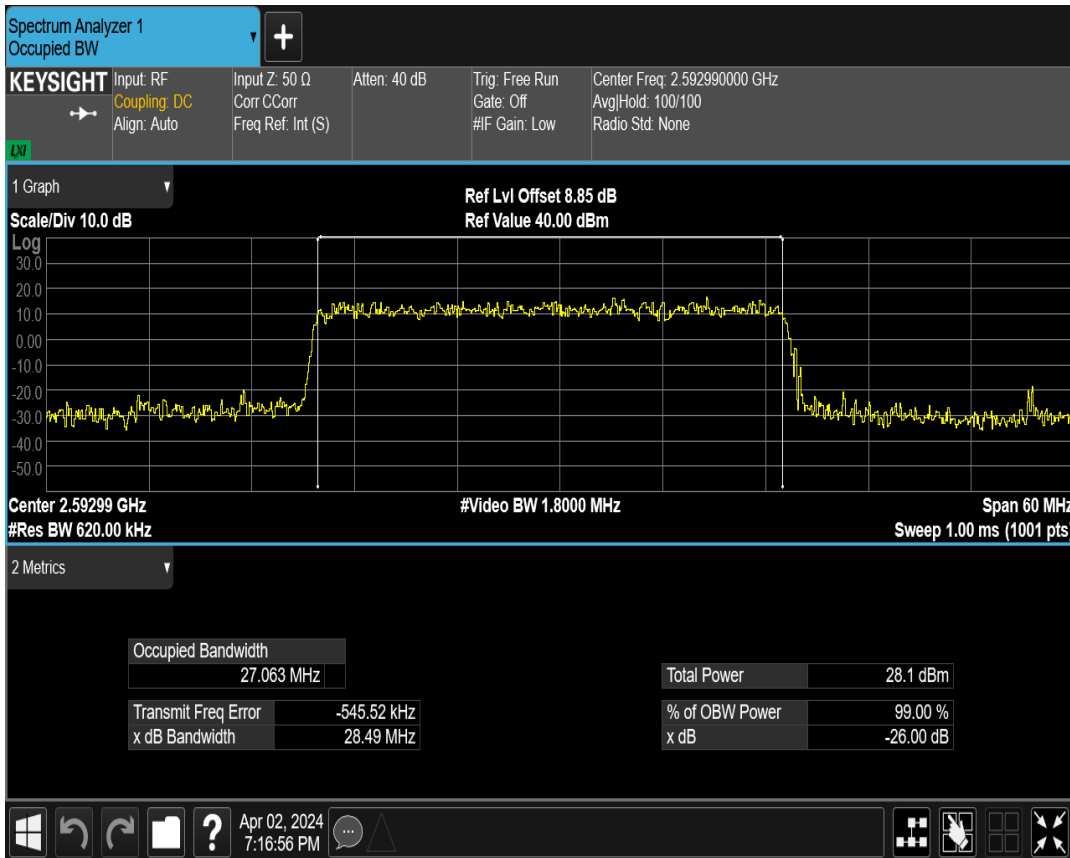

n41 SCS=30kHz DFT_QAM64 BW=30MHz Channel=518598 RB=75@0