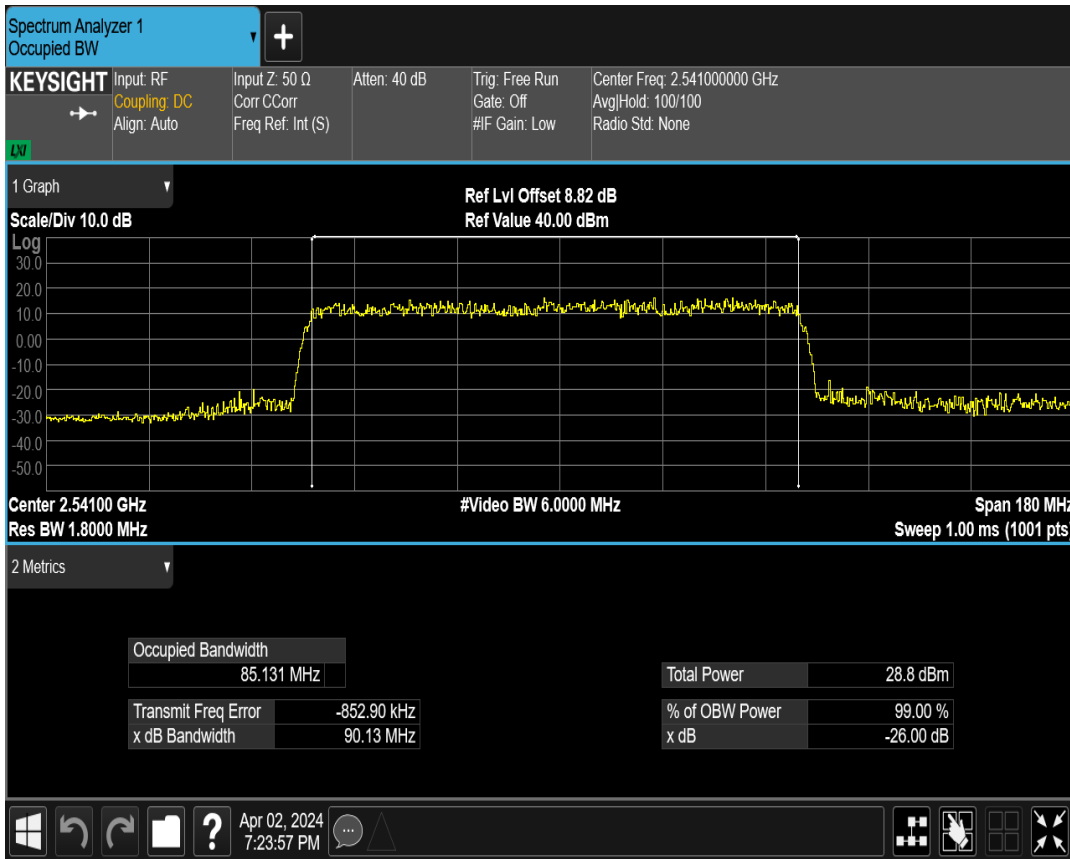

n41 SCS=30kHz DFT_QAM16 BW=90MHz Channel=508200 RB=240@0