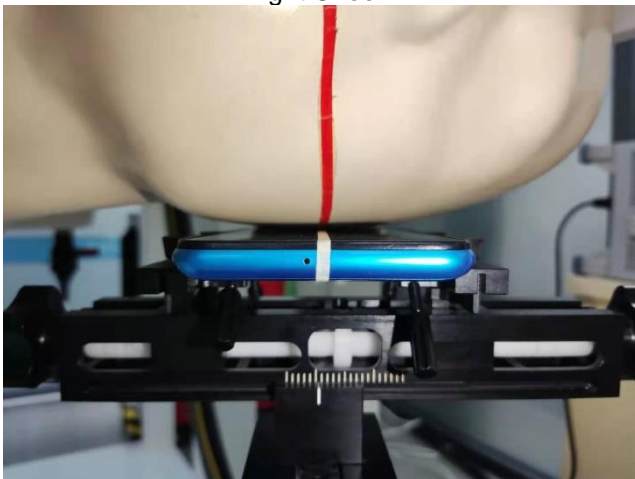

EUT Photos (Model: W5006S)

EUT Antenna Locations

SAR Test Setup Photos

Head

Right Cheek

Right Tilted

Left Cheek

Left Tilted

Body

Front side (10mm)

Back side(10mm)

Left side(10mm)

Right side(10mm)

Top side(10mm)

EUT holder Perturbation Evaluation Test Setup Photos

DUT with device holder (DUT direct contact with the phantom)

DUT without device holder (DUT direct contact with the phantom)