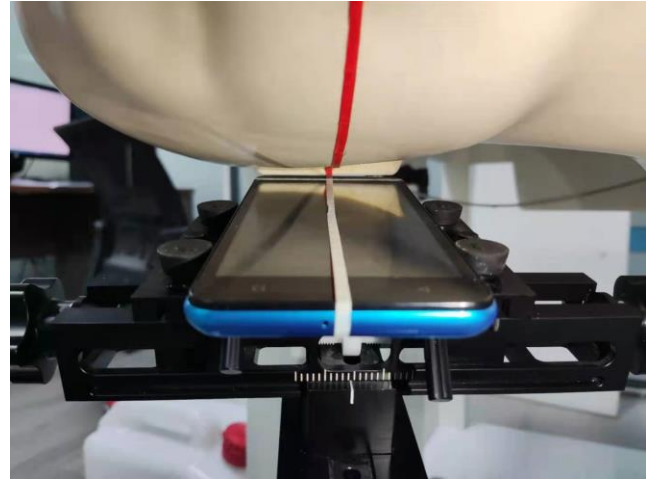

EUT Photos (Model: W5006S)

EUT Antenna Locations

SAR Test Setup Photos

Head

Right Cheek

Right Tilted

Left Cheek

Left Tilted

Body

Front side (10mm)

Back side(10mm)

Left side(10mm)

Right side(10mm)

Top side(10mm)

EUT holder Perturbation Evaluation Test Setup Photos

DUT with device holder (DUT direct contact with the phantom)

DUT without device holder (DUT direct contact with the phantom)