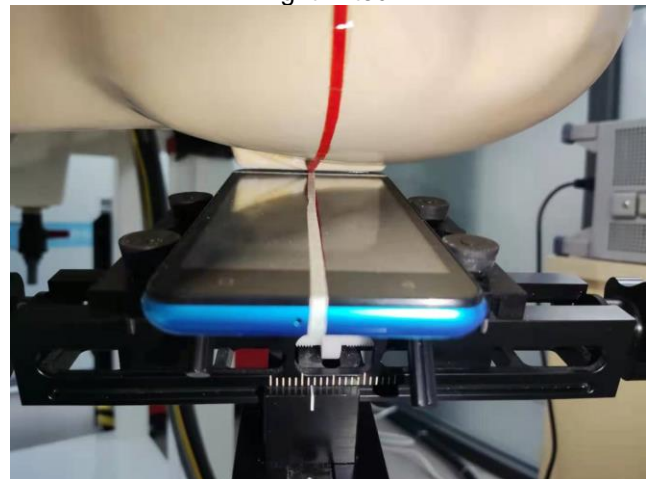

EUT Photos (Model: W5006S)

EUT Antenna Locations

SAR Test Setup Photos

Head

Right Cheek

Right Tilted

Left Cheek

Left Tilted

Body

Front side (10mm)

Back side(10mm)

Left side(10mm)

Right side(10mm)

Top side(10mm)

EUT holder Perturbation Evaluation Test Setup Photos

DUT with device holder (DUT direct contact with the phantom)

DUT without device holder (DUT direct contact with the phantom)