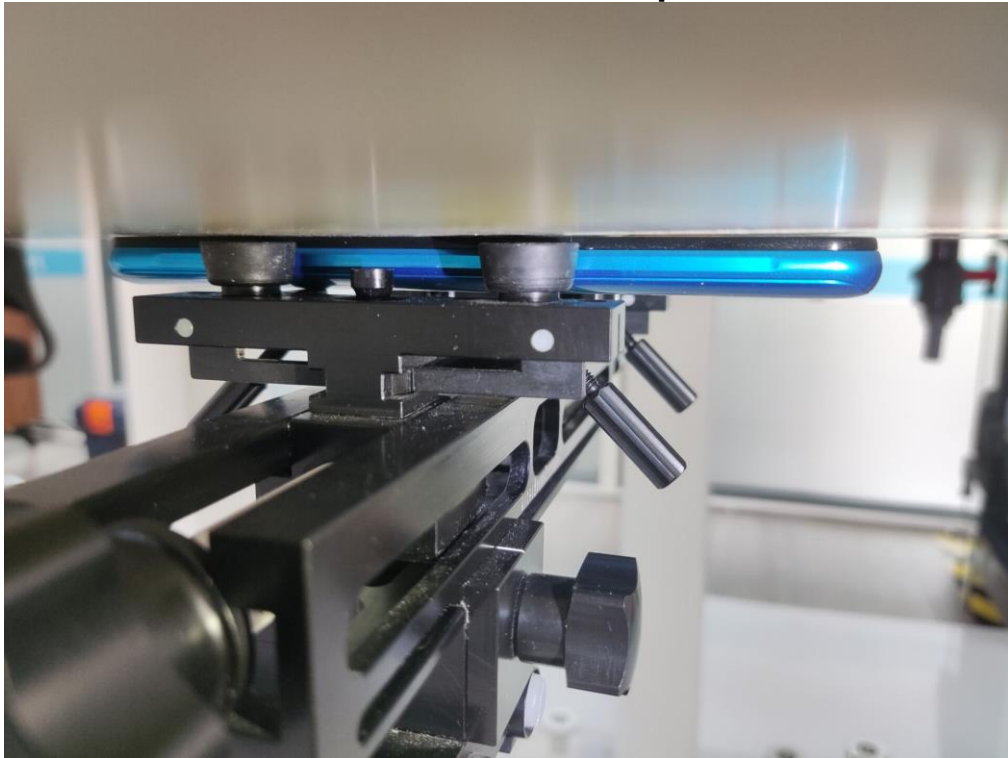

EUT Photos (Model: W5006S)

EUT Antenna Locations

SAR Test Setup Photos

Head

Right Cheek

Right Tilted

Left Cheek

Left Tilted

Body

Front side (10mm)

Back side(10mm)

Left side(10mm)

Right side(10mm)

Top side(10mm)

EUT holder Perturbation Evaluation Test Setup Photos

DUT with device holder (DUT direct contact with the phantom)

DUT without device holder (DUT direct contact with the phantom)