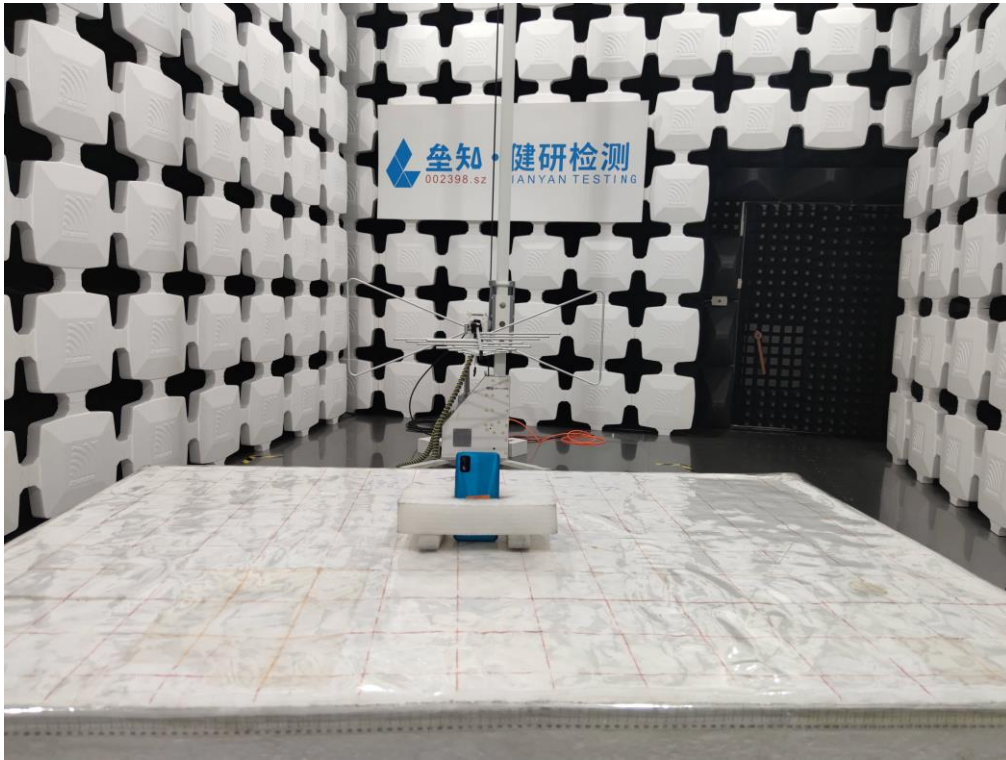

7 Test Setup Photo

Radiated Spurious Emission
Below 1GHz

Above 1GHz

8 EUT Constructional Details

Reference to the test report No.: JYTSZB-R01-2100175.

-----End of report-----