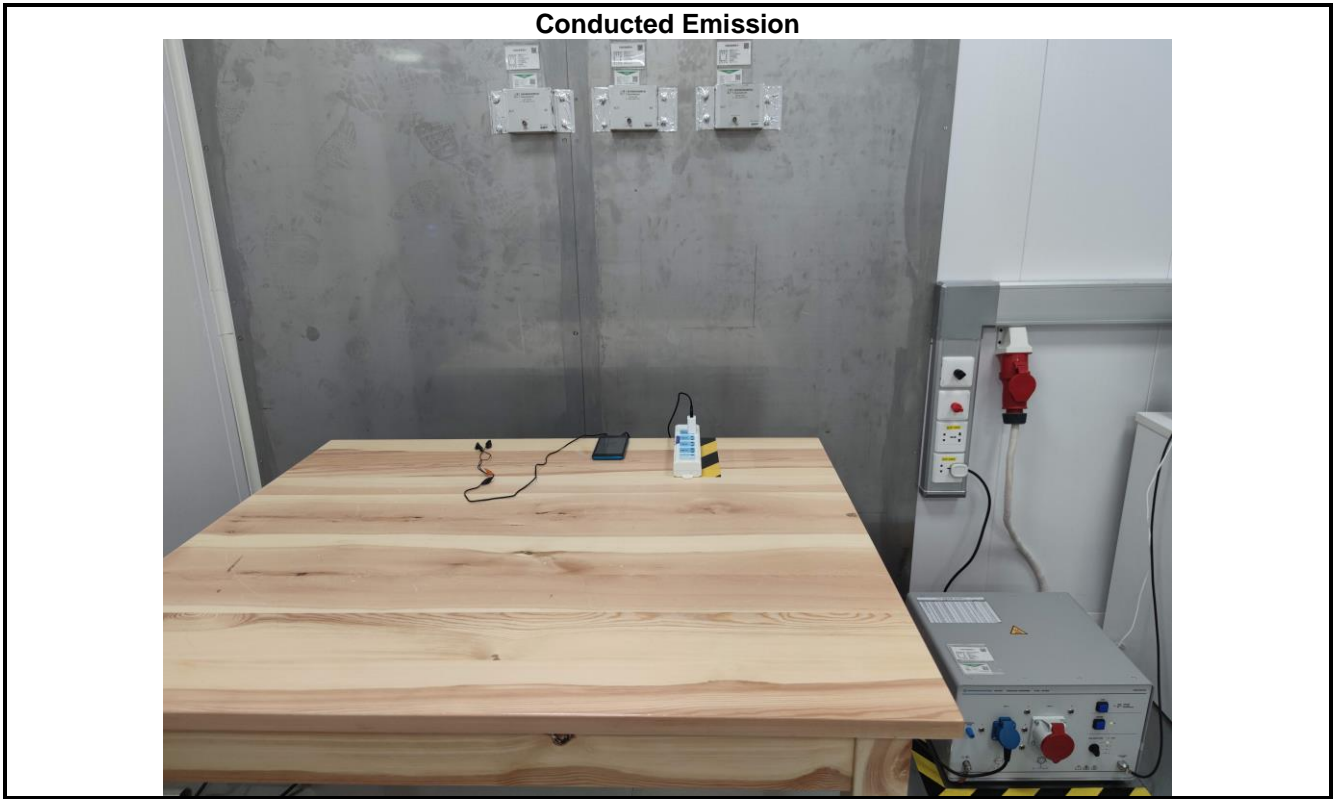

7 Test Setup Photo

Radiated Spurious Emission
Below 1GHz

Above 1GHz

8 EUT Constructional Details

Reference to the test report No.: JYTSZB-R01-2100175.

-----End of report-----