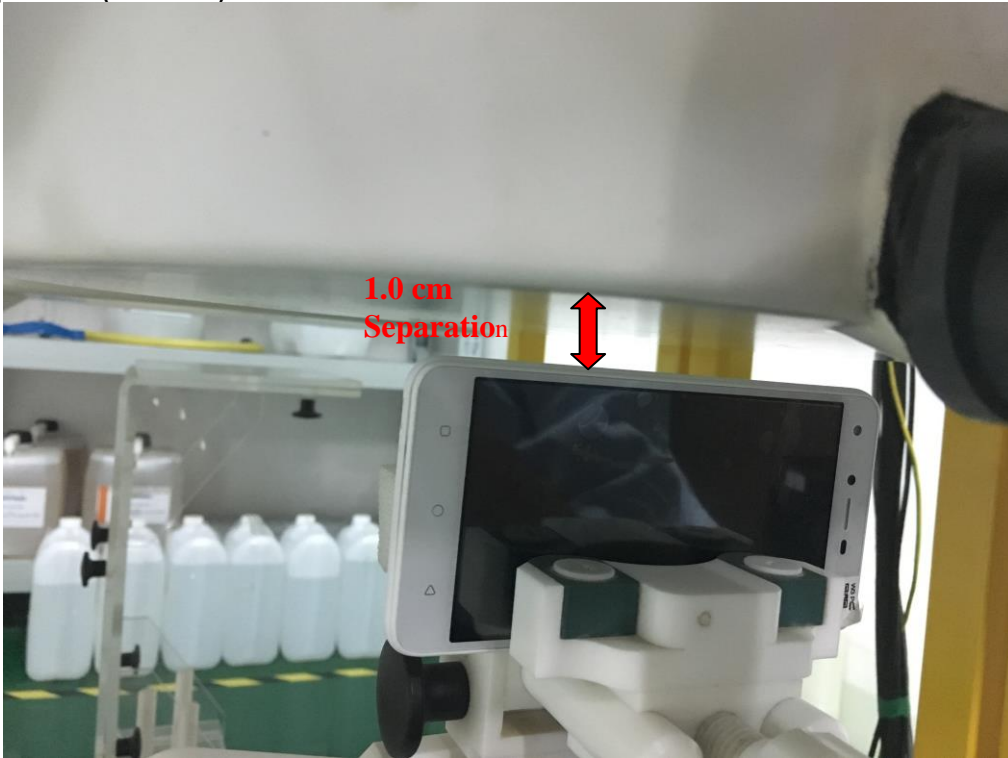

**Annex B SAR System PHOTOGRAPHS**

Liquid depth  $\geq 15\text{cm}$

**Annex C SETUP PHOTOGRAPHS**

**Right Head Touch View**

**Right Head Tilt View**

**Left Head Touch View**

**Left Head Tilt View**

**Body Setup Photo (LCD UP)**

**Body Setup Photo (LCD DOWN)**

**Body Setup Photo (LCD Left)**

**Body Setup Photo (LCD RIGHT)**

Body Setup Photo (LCD BOTTOM)

Body Setup Photo (LCD TOP)