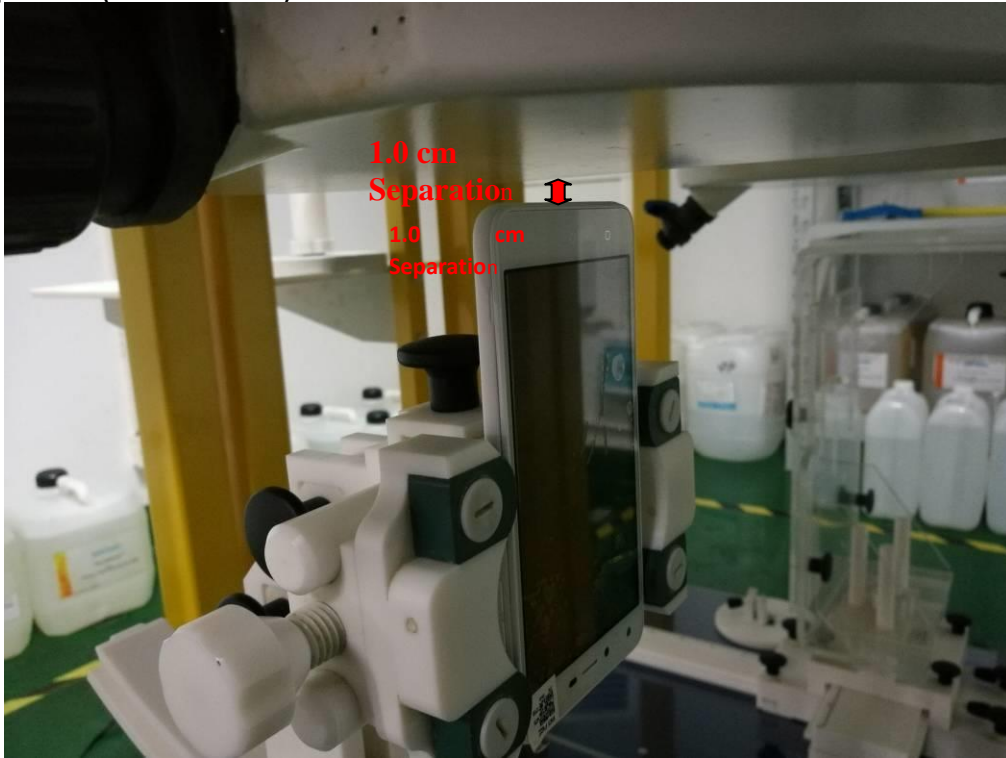

**Annex B SAR System PHOTOGRAPHS**

Liquid depth  $\geq 15\text{cm}$

**Annex C SETUP PHOTOGRAPHS**

**Right Head Touch View**

**Right Head Tilt View**

**Left Head Touch View**

**Left Head Tilt View**

**Body Setup Photo (LCD UP)**

**Body Setup Photo (LCD DOWN)**

**Body Setup Photo (LCD Left)**

**Body Setup Photo (LCD RIGHT)**

Body Setup Photo (LCD BOTTOM)

Body Setup Photo (LCD TOP)