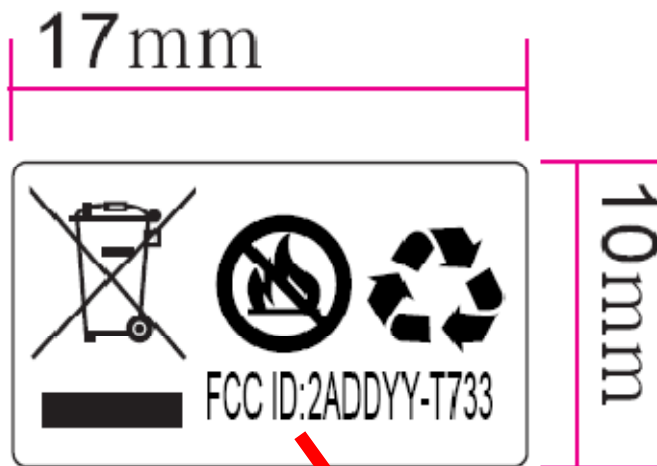

FCC ID: 2ADYY-T733

Label:

Label Location: