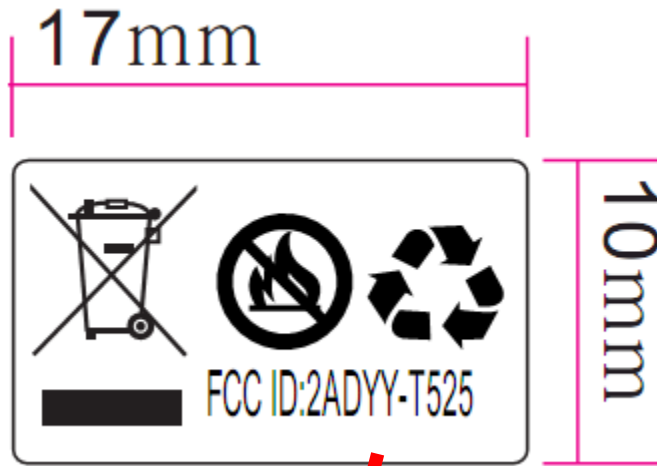

FCC ID: 2ADYY-T525

Label:

Label Location: