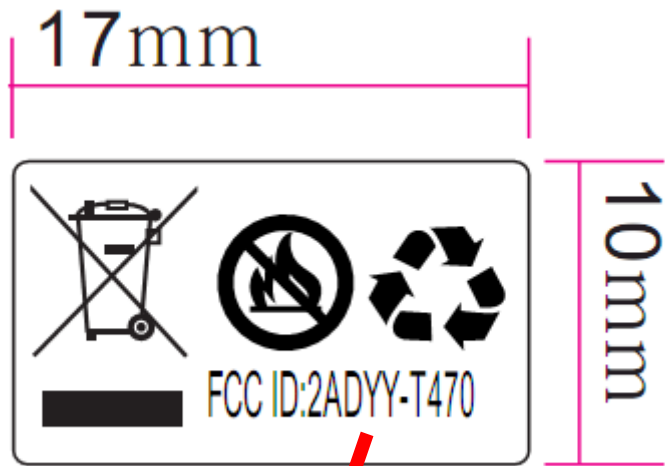

FCC ID: 2ADYY-T470

Label:

Label Location: