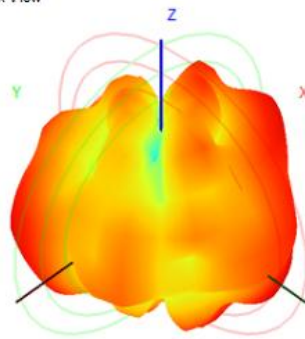

2. Test Result

2.4 BT/WIFI Antenna Gain/Efficiency/3D DATA

MAIN

Frequency (MHz)	2400.0	2410.0	2420.0	2430.0	2440.0	2450.0	2460.0	2470.0	2480.0	2490.0	2500.0	5150.0	5250.0	5750.0	5850.0
Efficiency (dBi)	-3.55	-3.64	-3.66	-3.44	-3.13	-3.14	-3.19	-3.43	-3.46	-3.53	-3.91	-3.90	-3.63	-3.88	-3.69
Gain (dBi)	3.42	3.36	3.29	3.34	3.86	3.76	3.67	3.70	3.58	3.13	3.02	2.90	3.99	3.14	3.18
Efficiency (%)	44.12	43.29	43.01	45.25	48.62	48.51	47.97	45.35	45.07	44.36	40.63	40.75	43.36	40.93	42.80

Back View