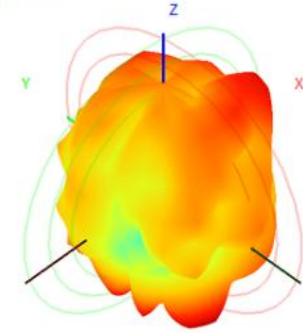

### 2.4 WIFI Antenna Gain/Efficiency/3D DATA

AUX

Frequency (MHz)	2400.0	2410.0	2420.0	2430.0	2440.0	2450.0	2460.0	2470.0	2480.0	2490.0	2500.0	5150.0	5250.0	5750.0	5850.0
Efficiency (dBi)	-3.71	-3.78	-3.88	-3.60	-3.58	-3.67	-3.66	-3.85	-3.84	-3.91	-4.23	-4.16	-4.32	-4.34	-3.47
Gain (dBi)	3.91	3.62	3.70	4.05	4.17	3.78	4.00	3.79	3.83	3.52	3.47	2.53	2.28	3.43	3.22
Efficiency (%)	42.52	41.91	40.92	43.64	43.87	42.98	43.03	41.22	41.32	40.69	37.75	38.40	37.00	36.84	44.97

2450.0MHz H+V, Eff: 43.0%

Back View

5850.0MHz H+V, Eff: 45.0%

Back View

## 2. Test Result

### 2.5 WIFI Antenna Throughput

	2.4G upload	2.4G download			5.8G upload	5.8G download
VIEW	TP-Tx	TP-Rx		VIEW	TP-Tx	TP-Rx
0	413	457		0	932	941
90	406	454		90	927	952
180	420	450		180	925	935
270	383	451		270	933	940