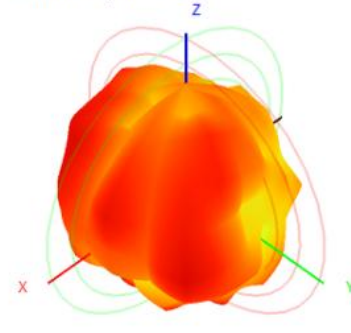

5850.0MHz H+V, Eff: 45.0%