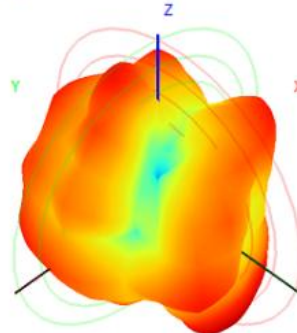

2. Test Result

2.4 WIFI Antenna Gain/Efficiency/3D DATA

AUX

Frequency (MHz)	2400.0	2410.0	2420.0	2430.0	2440.0	2450.0	2460.0	2470.0	2480.0	2490.0	2500.0	5150.0	5250.0	5750.0	5850.0
Efficiency (dBi)	-3.71	-3.78	-3.88	-3.60	-3.58	-3.67	-3.66	-3.85	-3.84	-3.91	-4.23	-4.16	-4.32	-4.34	-3.47
Gain (dBi)	3.91	3.62	3.70	4.05	4.17	3.78	4.00	3.79	3.83	3.52	3.47	2.53	2.28	3.43	3.22
Efficiency (%)	42.52	41.91	40.92	43.64	43.87	42.98	43.03	41.22	41.32	40.69	37.75	38.40	37.00	36.84	44.97

Back View