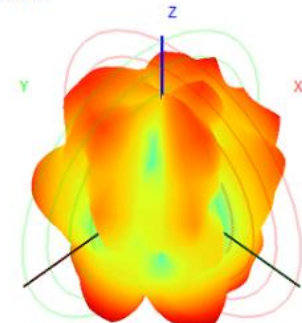

2450.0MHz H+V, Ef: 48.5%

Back View

5850.0MHz H+V, Ef: 42.8%

Back View

## 2. Test Result