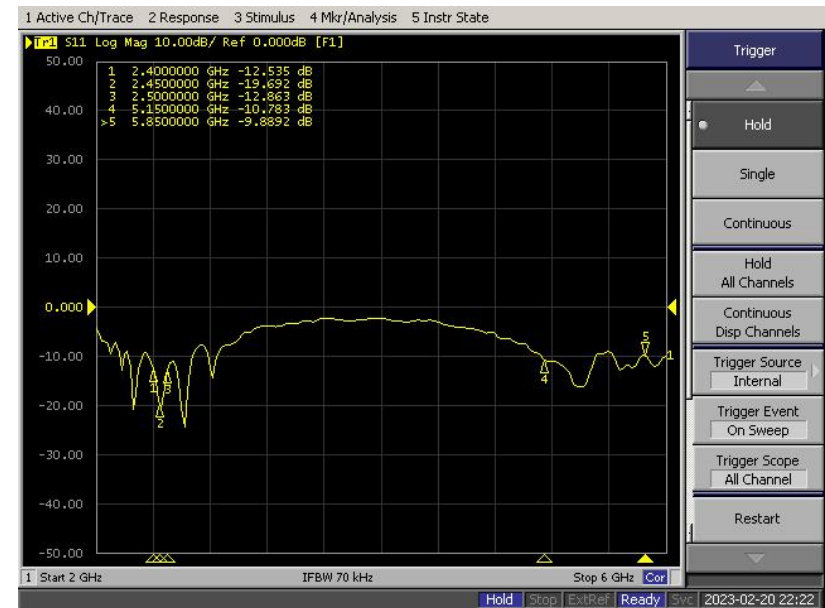

2. Test Result

2.1 VSWR/S11

BT/WiFi MAIN