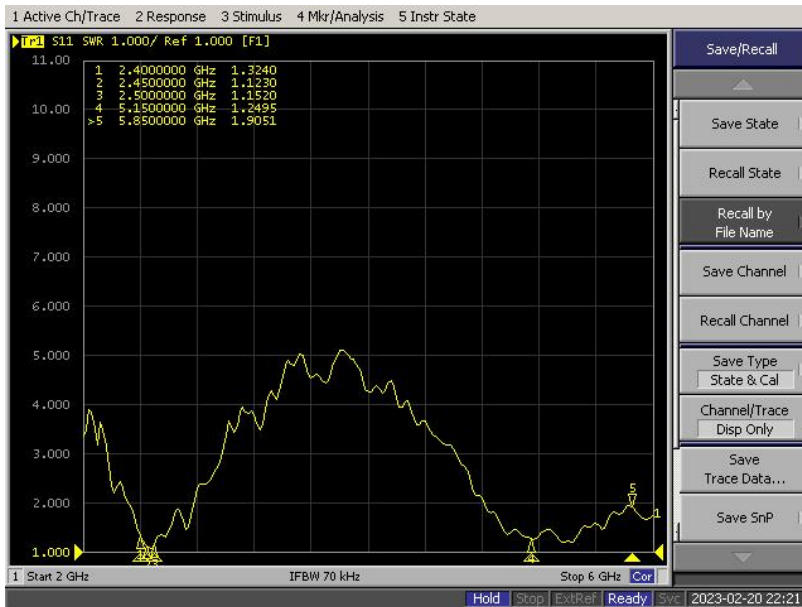

2. Test Result

2.1 VSWR/S11

WiFi AUX