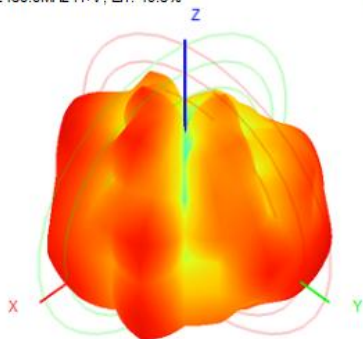

2. Test Result

2.4 BT/WIFI Antenna Gain/Efficiency/3D DATA

MAIN

Frequency (MHz)	2400.0	2410.0	2420.0	2430.0	2440.0	2450.0	2460.0	2470.0	2480.0	2490.0	2500.0	5150.0	5250.0	5750.0	5850.0
Efficiency (dBi)	-3.55	-3.64	-3.66	-3.44	-3.13	-3.14	-3.19	-3.43	-3.46	-3.53	-3.91	-3.90	-3.63	-3.88	-3.69
Gain (dBi)	3.42	3.36	3.29	3.34	3.86	3.76	3.67	3.70	3.58	3.13	3.02	2.90	3.99	3.14	3.18
Efficiency (%)	44.12	43.29	43.01	45.25	48.62	48.51	47.97	45.35	45.07	44.36	40.63	40.75	43.36	40.93	42.80

2450.0MHz H+V, Ef: 48.5%