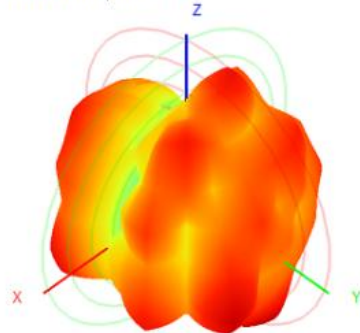

2. Test Result

2.4 WIFI Antenna Gain/Efficiency/3D DATA

AUX

Frequency (MHz)	2400.0	2410.0	2420.0	2430.0	2440.0	2450.0	2460.0	2470.0	2480.0	2490.0	2500.0	5150.0	5250.0	5750.0	5850.0
Efficiency (dBi)	-3.71	-3.78	-3.88	-3.60	-3.58	-3.67	-3.66	-3.85	-3.84	-3.91	-4.23	-4.16	-4.32	-4.34	-3.47
Gain (dBi)	3.91	3.62	3.70	4.05	4.17	3.78	4.00	3.79	3.83	3.52	3.47	2.53	2.28	3.43	3.22
Efficiency (%)	42.52	41.91	40.92	43.64	43.87	42.98	43.03	41.22	41.32	40.69	37.75	38.40	37.00	36.84	44.97

2450.0MHz H+V, Eff: 43.0%