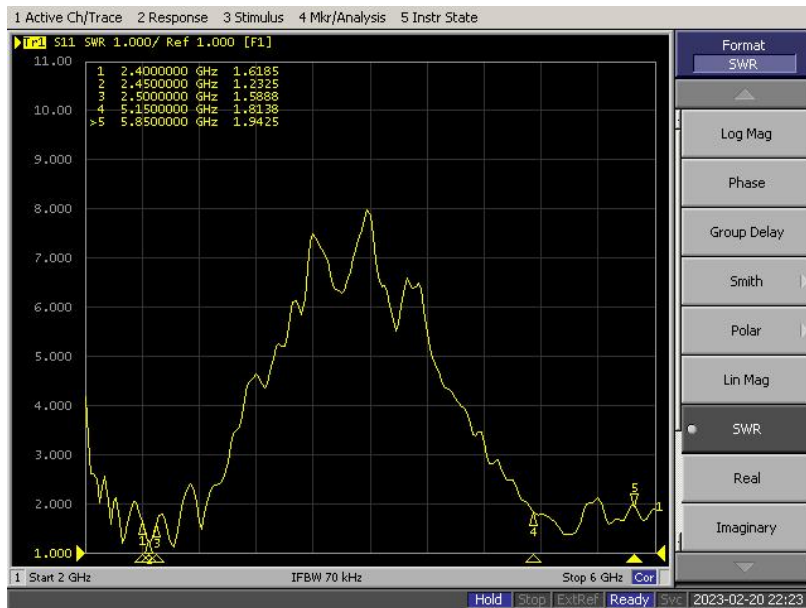

2. Test Result

2.1 VSWR/S11

BT/WiFi MAIN