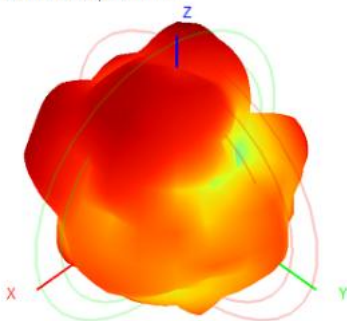

2. Test Result

2.4 WIFI Antenna Gain/Efficiency/3D DATA

AUX

Frequency (MHz)	2400.0	2410.0	2420.0	2430.0	2440.0	2450.0	2460.0	2470.0	2480.0	2490.0	2500.0	5150.0	5350.0	5500.0	5650.0	5850.0
Efficiency (dBi)	-3.8	-3.7	-3.5	-3.75	-3.69	-3.6	-3.67	-3.85	-3.93	-3.91	-3.66	-4.15	-4.09	-3.91	-3.81	-4.01
Gain (dBi)	4.02	3.98	4.16	3.96	3.78	3.65	3.43	3.21	3.35	3.53	3.77	1.79	1.67	2.68	2.84	3.16
Efficiency (%)	41.61	42.57	44.66	42.14	42.67	43.57	42.88	41.18	40.43	40.62	43.02	38.41	38.95	40.63	41.55	39.76

2450.0MHz H+V, Eff: 43.6%