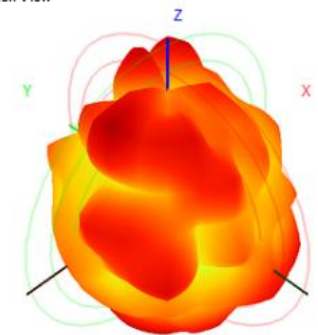

### 2.4 WIFI Antenna Gain/Efficiency/3D DATA

AUX

Frequency (MHz)	2400.0	2410.0	2420.0	2430.0	2440.0	2450.0	2460.0	2470.0	2480.0	2490.0	2500.0	5150.0	5350.0	5500.0	5650.0	5850.0
Efficiency (dBi)	-3.8	-3.7	-3.5	-3.75	-3.69	-3.6	-3.67	-3.85	-3.93	-3.91	-3.66	-4.15	-4.09	-3.91	-3.81	-4.01
Gain (dBi)	4.02	3.98	4.16	3.96	3.78	3.65	3.43	3.21	3.35	3.53	3.77	1.79	1.67	2.68	2.84	3.16
Efficiency (%)	41.61	42.57	44.66	42.14	42.67	43.57	42.88	41.18	40.43	40.62	43.02	38.41	38.95	40.63	41.55	39.76

2450.0MHz H+V, Eff: 43.6%

Back View

5850.0MHz H+V, Eff: 39.8%

Back View

## 2. Test Result

### 2.5 WIFI Antenna Throughput

	2.4G upload	2.4G download			5.8G upload	5.8G download
VIEW	TP-Tx	TP-Rx		VIEW	TP-Tx	TP-Rx
0	369	399		0	703	727
90	360	402		90	698	744
180	347	380		180	688	730
270	352	401		270	681	747