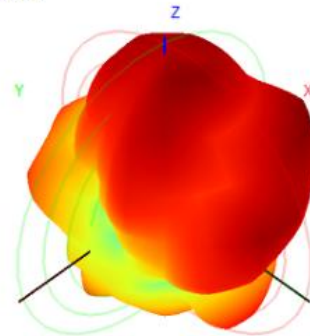

2. Test Result

2.4 WIFI/BT Antenna Gain/Efficiency/3D DATA

MAIN

Frequency (MHz)	2400.0	2410.0	2420.0	2430.0	2440.0	2450.0	2460.0	2470.0	2480.0	2490.0	2500.0	5150.0	5350.0	5500.0	5650.0	5850.0
Efficiency (dBi)	-3.08	-3.06	-3.20	-3.29	-3.26	-3.08	-3.28	-3.56	-3.69	-3.55	-3.27	-3.42	-4.21	-4.06	-3.94	-3.67
Gain (dBi)	2.87	3.02	3.06	3.05	3.14	3.57	3.29	2.73	2.69	2.72	2.80	5.40	1.55	4.44	2.89	4.93
Efficiency (%)	49.09	49.33	47.85	46.83	47.15	49.20	46.94	44.05	42.67	44.13	47.09	45.52	37.92	39.26	40.32	42.86

Back View