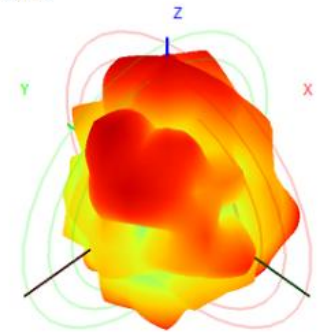

### 2.4 WIFI/BT Antenna Gain/Efficiency/3D DATA

2450.0MHz H+V, Eff: 49.2%

Back View

5850.0MHz H+V, Eff: 42.9%

Back View

## 2. Test Result