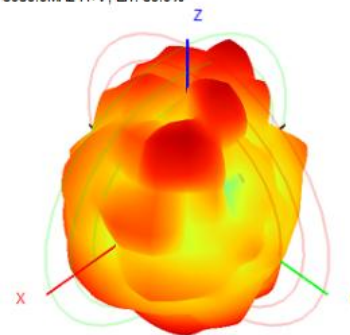

5850.0MHz H+V, Eff: 39.8%