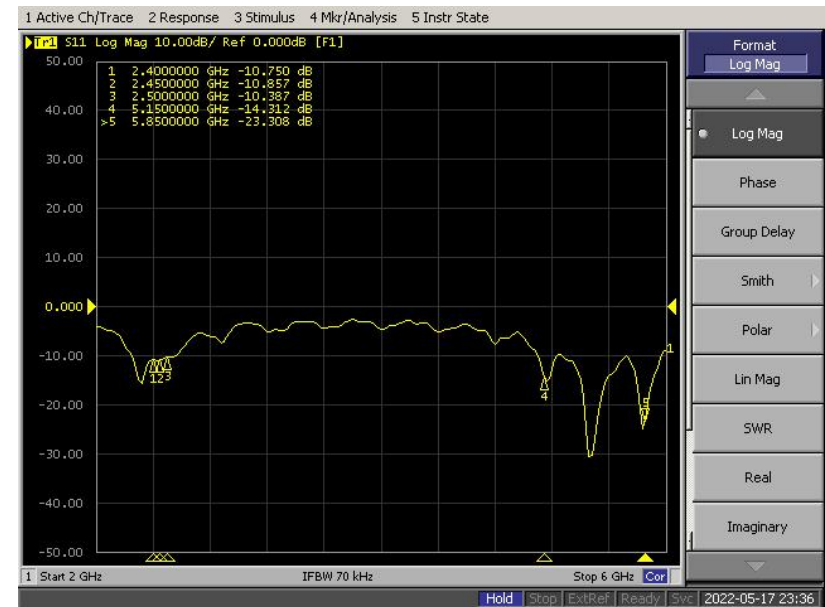

# ***Content***

1. Product Overview
2. Test Result
  - 2.1 VSWR/S11
  - 2.2 Antenna Parameters
  - 2.3 WIFI Antenna TRP/TIS
  - 2.4 WIFI Antenna Gain/Efficiency/3D DATA
  - 2.5 WIFI Antenna Throughput
3. Conclusions

## 2.1 VSWR/S11

MAIN