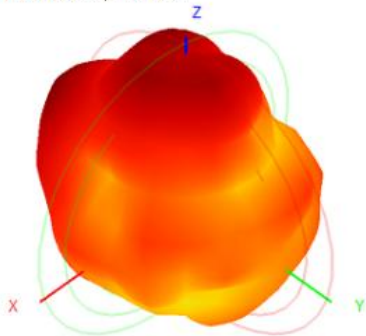

2. Test Result

2.4 WIFI/BT Antenna Gain/Efficiency/3D DATA

MAIN

Frequency (MHz)	2400.0	2410.0	2420.0	2430.0	2440.0	2450.0	2460.0	2470.0	2480.0	2490.0	2500.0	5150.0	5350.0	5500.0	5650.0	5850.0
Efficiency (dBi)	-3.08	-3.06	-3.20	-3.29	-3.26	-3.08	-3.28	-3.56	-3.69	-3.55	-3.27	-3.42	-4.21	-4.06	-3.94	-3.67
Gain (dBi)	2.87	3.02	3.06	3.05	3.14	3.57	3.29	2.73	2.69	2.72	2.80	5.40	1.55	4.44	2.89	4.93
Efficiency (%)	49.09	49.33	47.85	46.83	47.15	49.20	46.94	44.05	42.67	44.13	47.09	45.52	37.92	39.26	40.32	42.86

2450.0MHz H+V, Eff: 49.2%