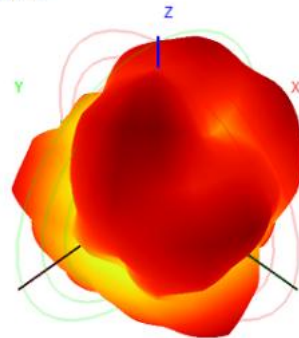

2. Test Result

2.4 WIFI Antenna Gain/Efficiency/3D DATA

AUX

Frequency (MHz)	2400.0	2410.0	2420.0	2430.0	2440.0	2450.0	2460.0	2470.0	2480.0	2490.0	2500.0	5150.0	5350.0	5500.0	5650.0	5850.0
Efficiency (dBi)	-3.8	-3.7	-3.5	-3.75	-3.69	-3.6	-3.67	-3.85	-3.93	-3.91	-3.66	-4.15	-4.09	-3.91	-3.81	-4.01
Gain (dBi)	4.02	3.98	4.16	3.96	3.78	3.65	3.43	3.21	3.35	3.53	3.77	1.79	1.67	2.68	2.84	3.16
Efficiency (%)	41.61	42.57	44.66	42.14	42.67	43.57	42.88	41.18	40.43	40.62	43.02	38.41	38.95	40.63	41.55	39.76

Back View