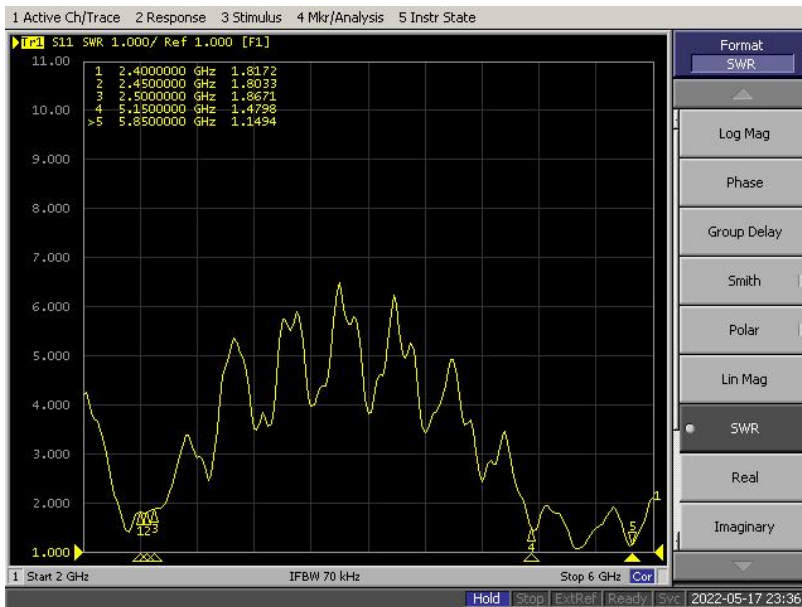

# ***Content***

1. Product Overview
2. Test Result
  - 2.1 VSWR/S11
  - 2.2 Antenna Parameters
  - 2.3 WIFI Antenna TRP/TIS
  - 2.4 WIFI Antenna Gain/Efficiency/3D DATA
  - 2.5 WIFI Antenna Throughput
3. Conclusions

# 2. Test Result

## 2.1 VSWR/S11

MAIN