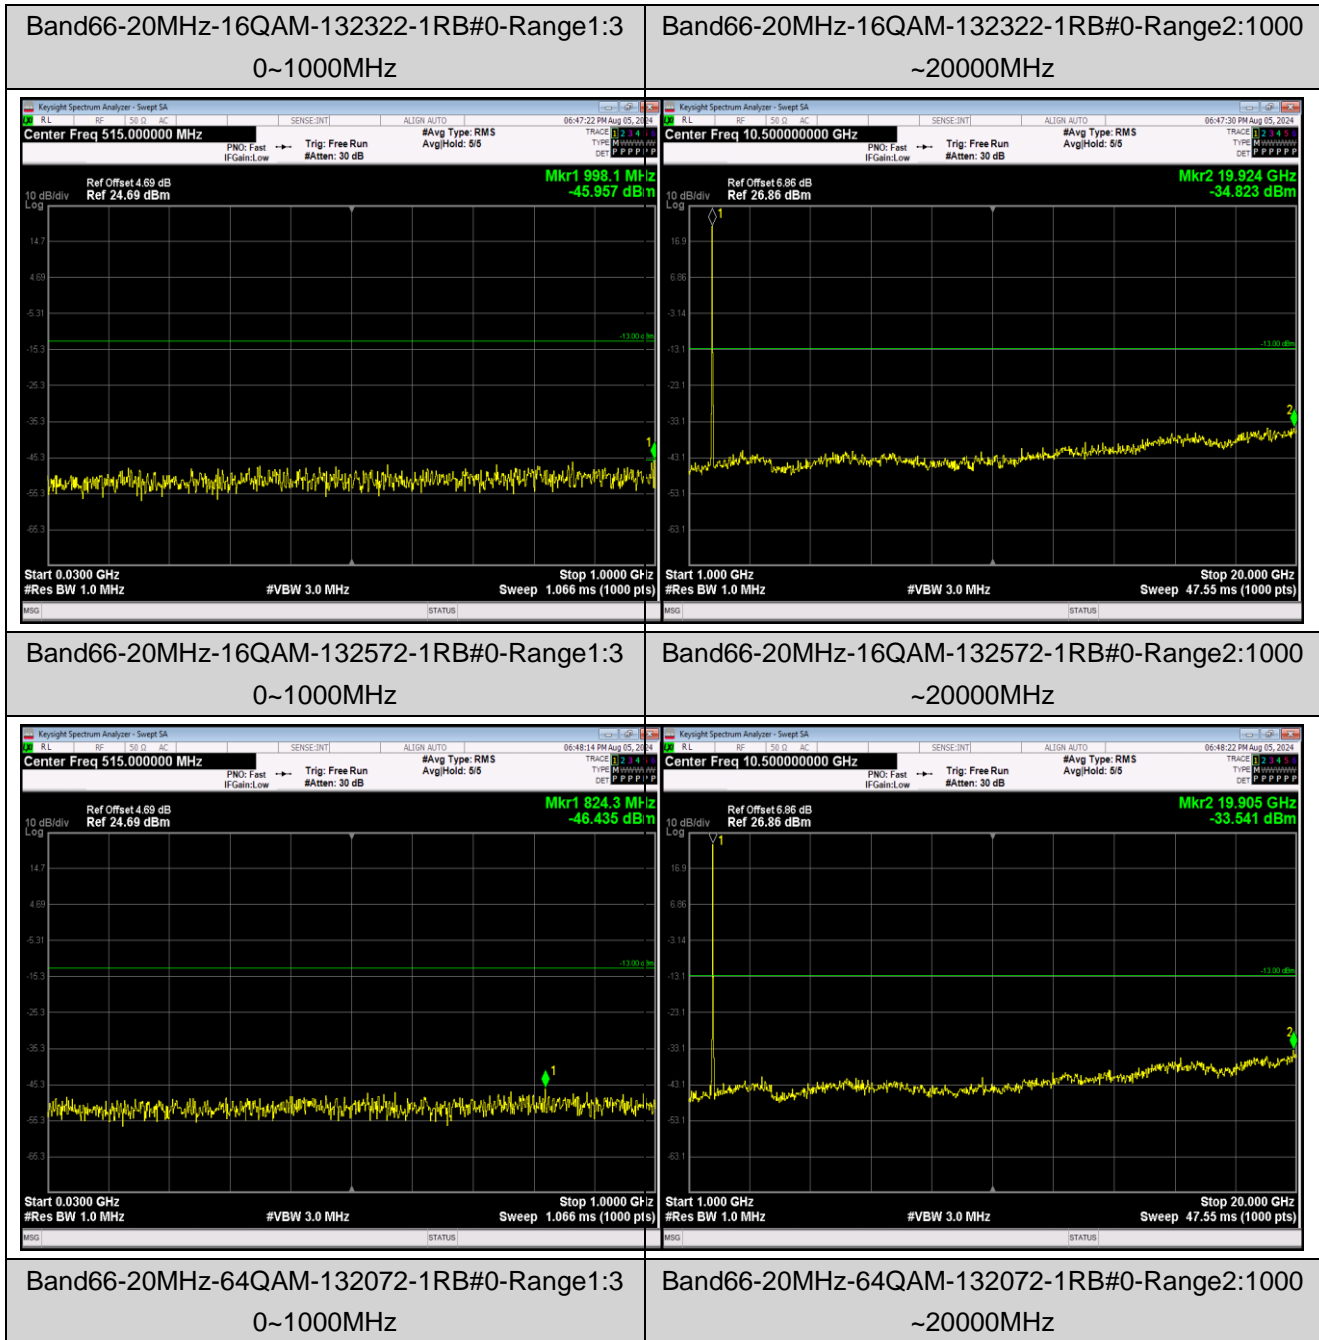

Band66-1.4MHz-QPSK-132665-1RB#0-Range1:30
~1000MHz

Band66-1.4MHz-QPSK-132665-1RB#0-Range2:1000
~20000MHz

Band66-1.4MHz-64QAM-131979-1RB#0-Range1:3
0~1000MHz

Band66-1.4MHz-64QAM-131979-1RB#0-Range2:100
0~20000MHz

Band66-1.4MHz-64QAM-132322-1RB#0-Range1:3
0~1000MHz

Band66-1.4MHz-64QAM-132322-1RB#0-Range2:100
0~20000MHz

JianYan Testing Group Shenzhen Co., Ltd.
 No.101, Building 8, Innovation Wisdom Port, No.155 Hongtian Road, Huangpu Community,
 Xinqiao Street, Bao'an District, Shenzhen, Guangdong, People's Republic of China.
 Tel: +86-755-23118282, Fax: +86-755-23116366

Project No.: JYTSZR2407009

Band66-20MHz-64QAM-132322-1RB#0-Range1:3
0~1000MHz

Band66-20MHz-64QAM-132322-1RB#0-Range2:1000
~20000MHz

Band66-20MHz-64QAM-132572-1RB#0-Range1:3
0~1000MHz

Band66-20MHz-64QAM-132572-1RB#0-Range2:1000
~20000MHz