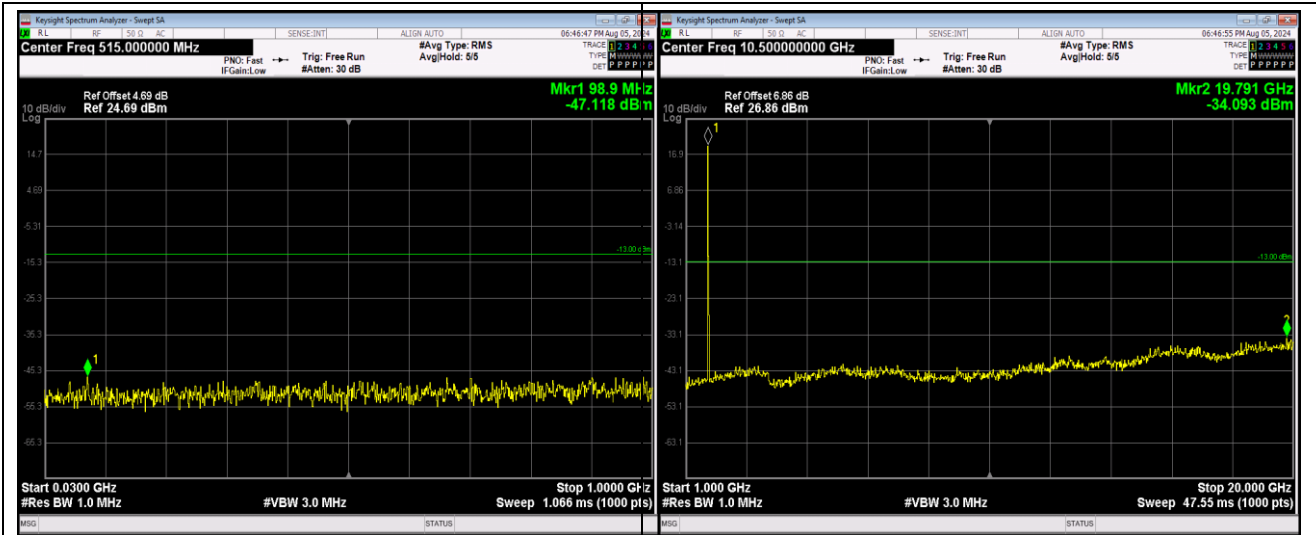

Band66-20MHz-64QAM-132322-1RB#0-Range2:1000
~20000MHz

Band66-20MHz-64QAM-132322-1RB#0-Range1:3
0~1000MHz