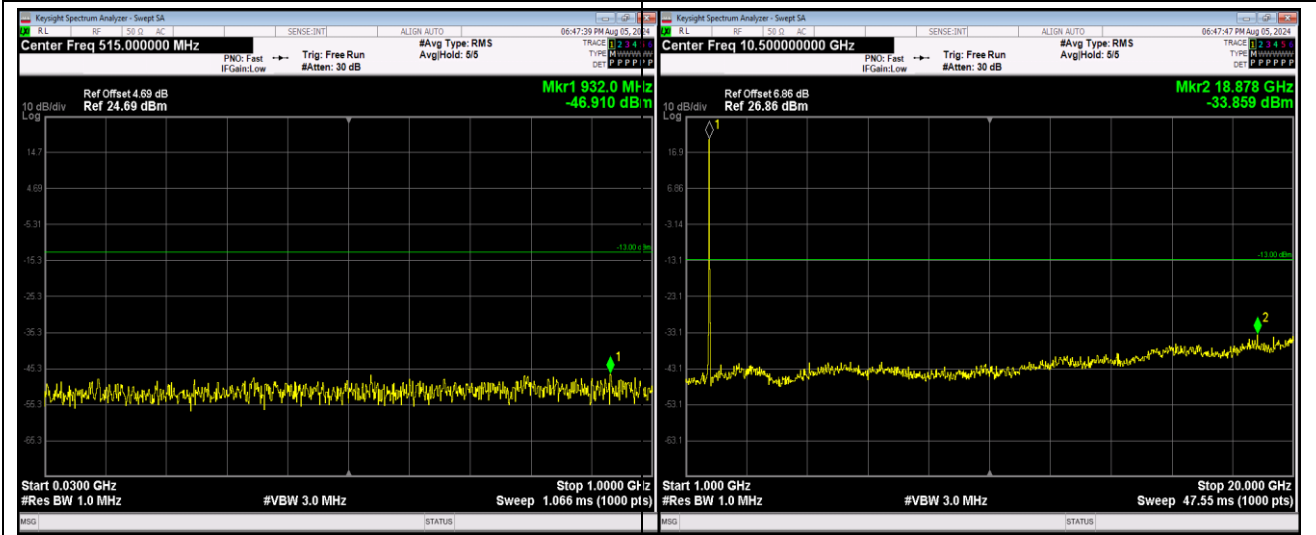

Band66-20MHz-64QAM-132322-1RB#0-Range1:3
0~1000MHz

Band66-20MHz-64QAM-132572-1RB#0-Range2:1000
~20000MHz

Band66-20MHz-64QAM-132322-1RB#0-Range2:1000
~20000MHz

Band66-20MHz-64QAM-132572-1RB#0-Range1:3
0~1000MHz