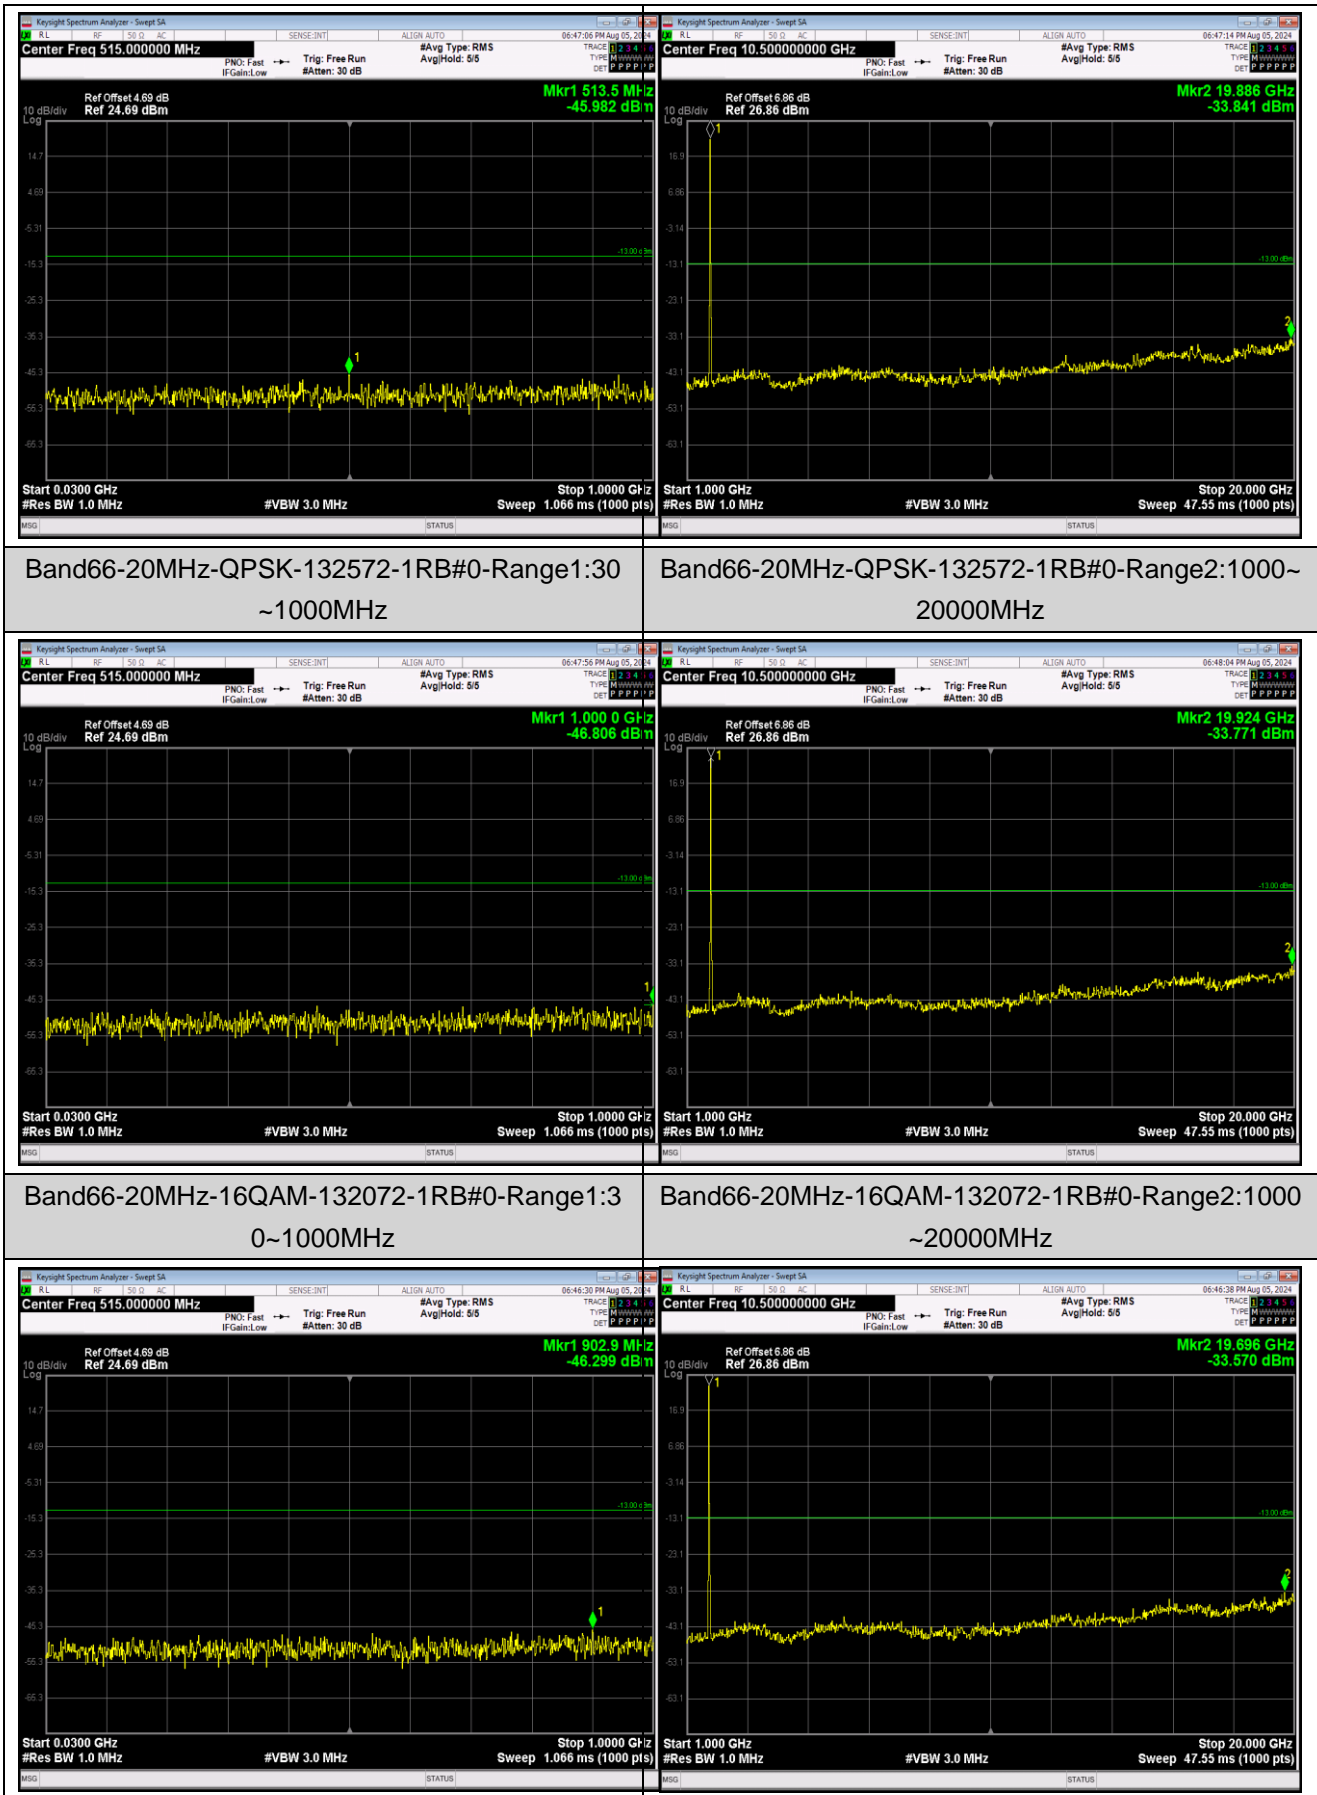

JianYan Testing Group Shenzhen Co., Ltd.
No.101, Building 8, Innovation Wisdom Port, No.155 Hongtian Road, Huangpu Community,
Xinqiao Street, Bao'an District, Shenzhen, Guangdong, People's Republic of China.
Tel: +86-755-23118282, Fax: +86-755-23116366

Project No.: JYTSZR2407009