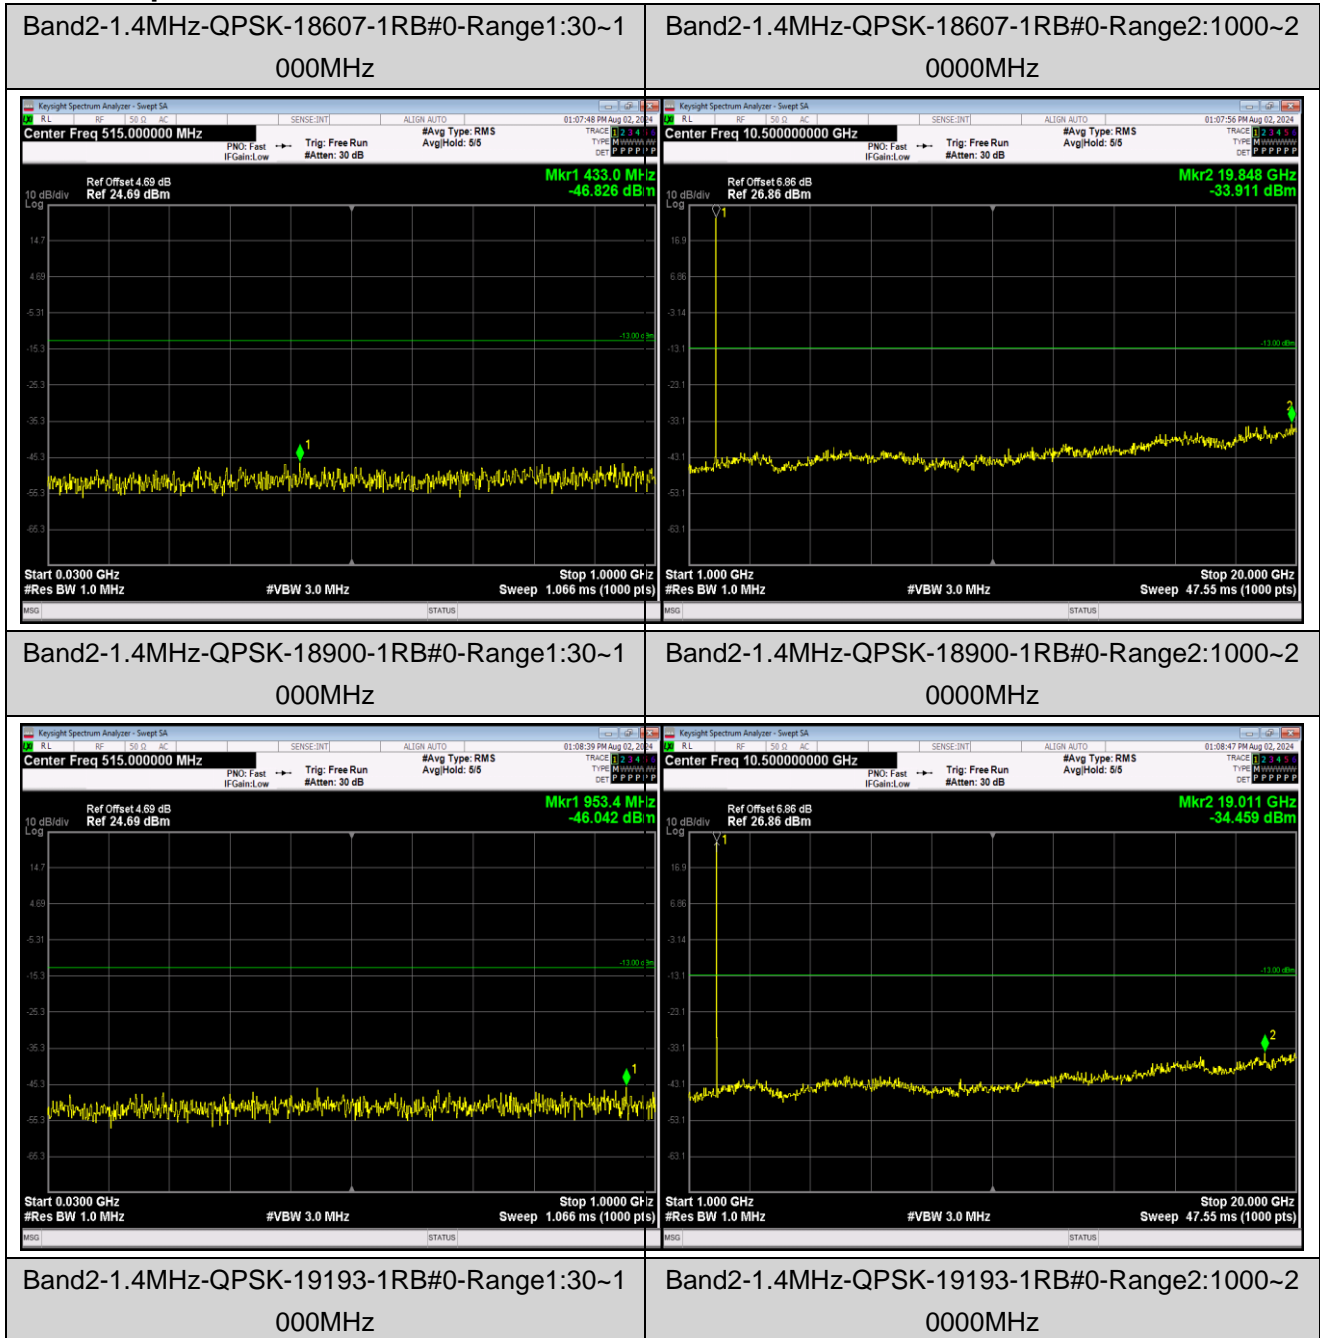

Test Graphs