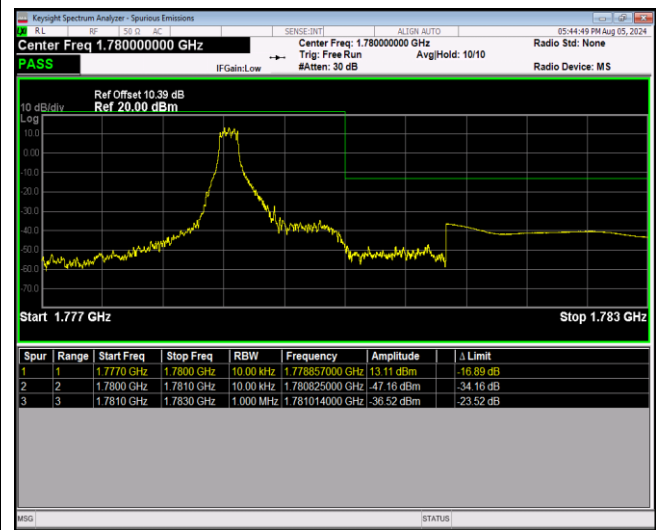

Band66-1.4MHz-16QAM-131979-6RB#0

Band66-1.4MHz-16QAM-132665-1RB#0

Band66-1.4MHz-16QAM-132665-1RB#5

Band66-1.4MHz-16QAM-132665-6RB#0

Band66-1.4MHz-64QAM-131979-1RB#0

Band66-1.4MHz-64QAM-131979-1RB#5

Band66-1.4MHz-64QAM-131979-6RB#0