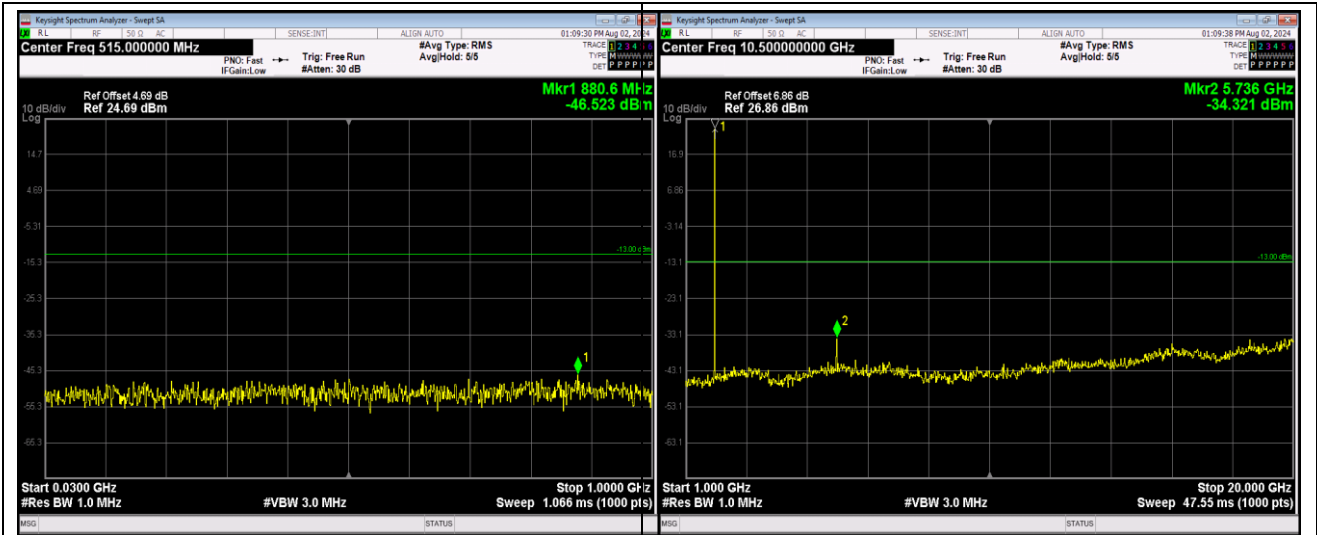

Band2-1.4MHz-16QAM-18607-1RB#0-Range2:1000~20000MHz

Band2-1.4MHz-16QAM-18607-1RB#0-Range1:30~1000MHz