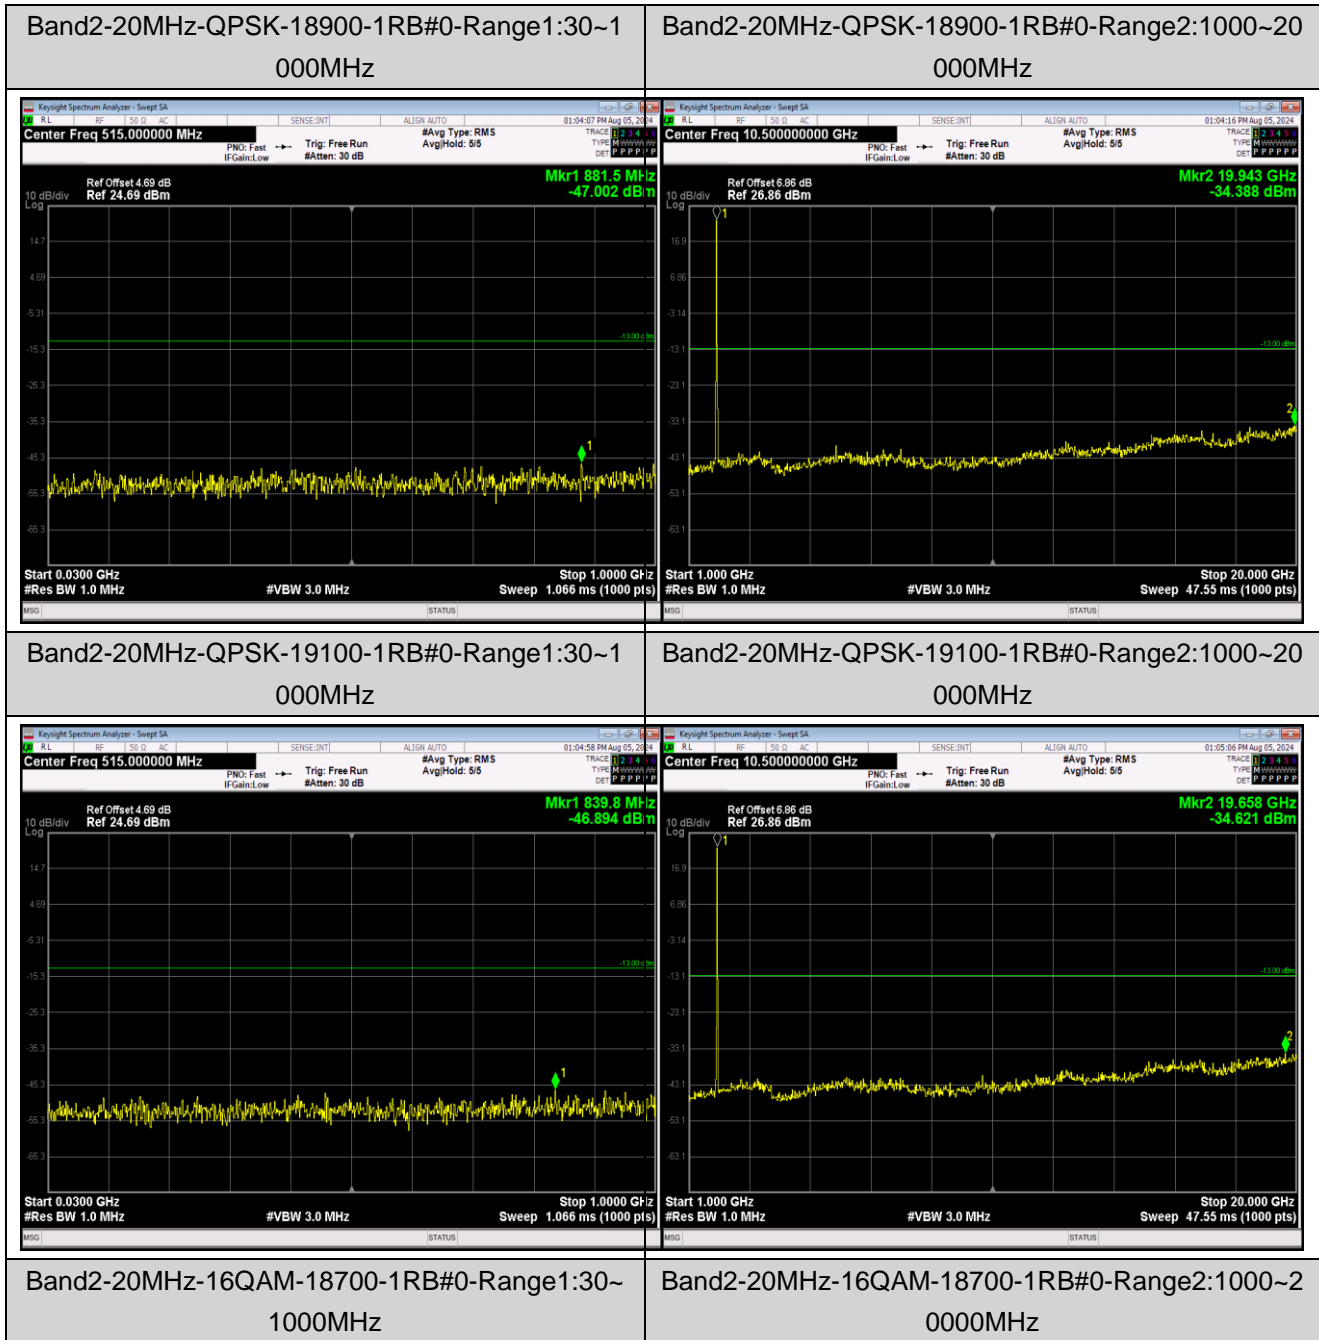

Remark: All bandwidth and all modulation had been tested, but only the worst case data displayed in this report.

Test Graphs

Band2-1.4MHz-16QAM-18607-1RB#0-Range1:30~1000MHz

Band2-1.4MHz-16QAM-18607-1RB#0-Range2:1000~20000MHz

Band2-1.4MHz-16QAM-18900-1RB#0-Range1:30~1000MHz

Band2-1.4MHz-16QAM-18900-1RB#0-Range2:1000~20000MHz

Band2-1.4MHz-64QAM-19193-1RB#0-Range1:30~1000MHz

Band2-1.4MHz-64QAM-19193-1RB#0-Range2:1000~20000MHz

Band2-20MHz-QPSK-18700-1RB#0-Range1:30~1000MHz

Band2-20MHz-QPSK-18700-1RB#0-Range2:1000~20000MHz

Band2-20MHz-16QAM-18900-1RB#0-Range1:30~1000MHz

Band2-20MHz-16QAM-18900-1RB#0-Range2:1000~20000MHz

Band2-20MHz-16QAM-19100-1RB#0-Range1:30~1000MHz

Band2-20MHz-16QAM-19100-1RB#0-Range2:1000~20000MHz