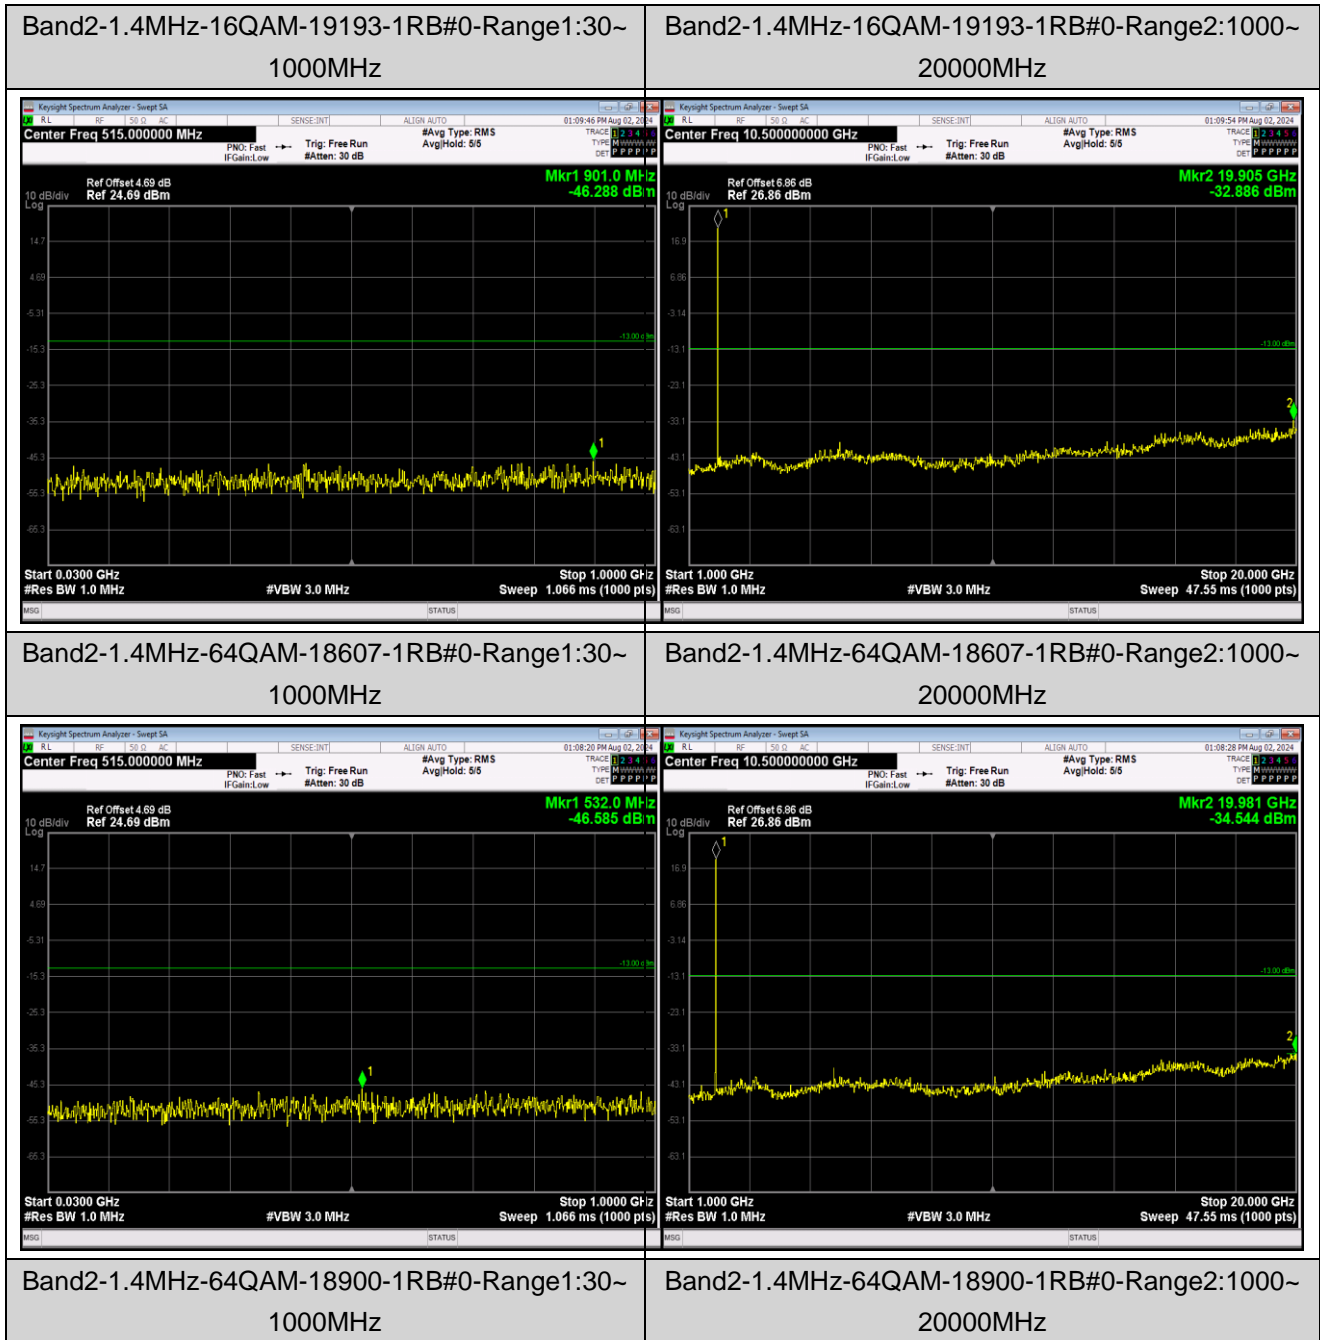

Remark: All bandwidth and all modulation had been tested, but only the worst case data displayed in this report.

Test Graphs

Band2-1.4MHz-16QAM-18607-1RB#0-Range1:30~1000MHz

Band2-1.4MHz-16QAM-18607-1RB#0-Range2:1000~20000MHz

Band2-1.4MHz-16QAM-18900-1RB#0-Range1:30~1000MHz

Band2-1.4MHz-16QAM-18900-1RB#0-Range2:1000~20000MHz

Band2-1.4MHz-64QAM-19193-1RB#0-Range1:30~1000MHz

Band2-1.4MHz-64QAM-19193-1RB#0-Range2:1000~20000MHz

Band2-20MHz-QPSK-18700-1RB#0-Range1:30~1000MHz