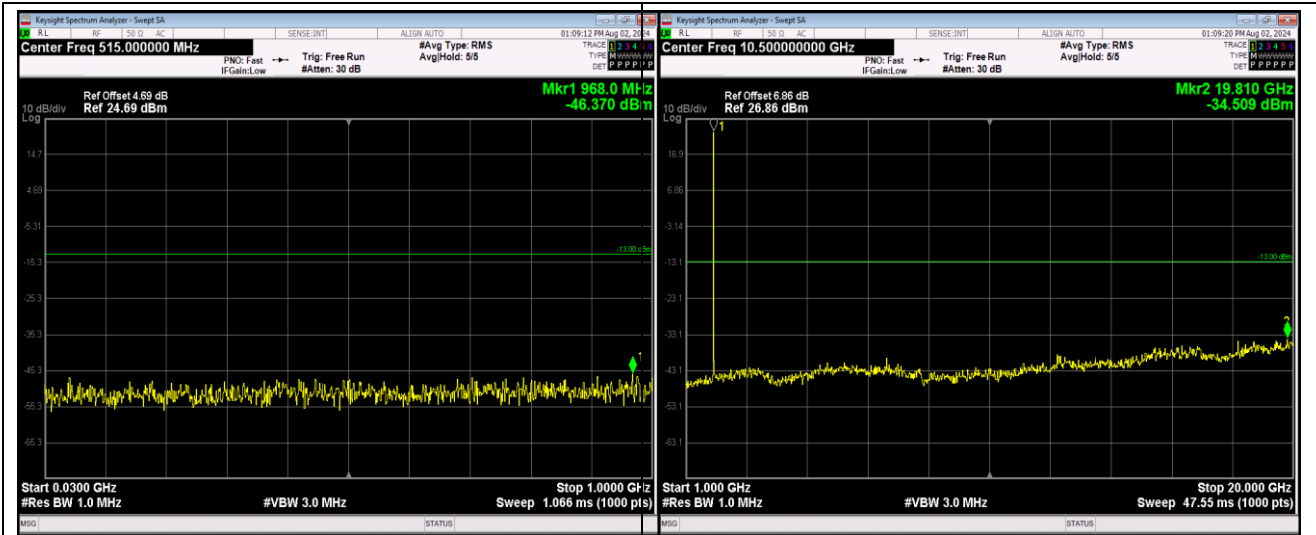

Band2-1.4MHz-64QAM-19193-1RB#0-Range2:1000~20000MHz

Band2-1.4MHz-64QAM-19193-1RB#0-Range1:30~1000MHz