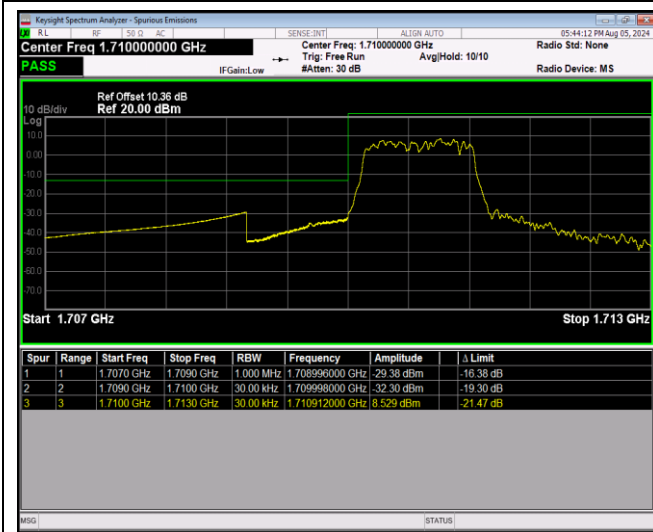

Band66-1.4MHz-64QAM-131979-6RB#0

Band66-1.4MHz-64QAM-132665-1RB#5