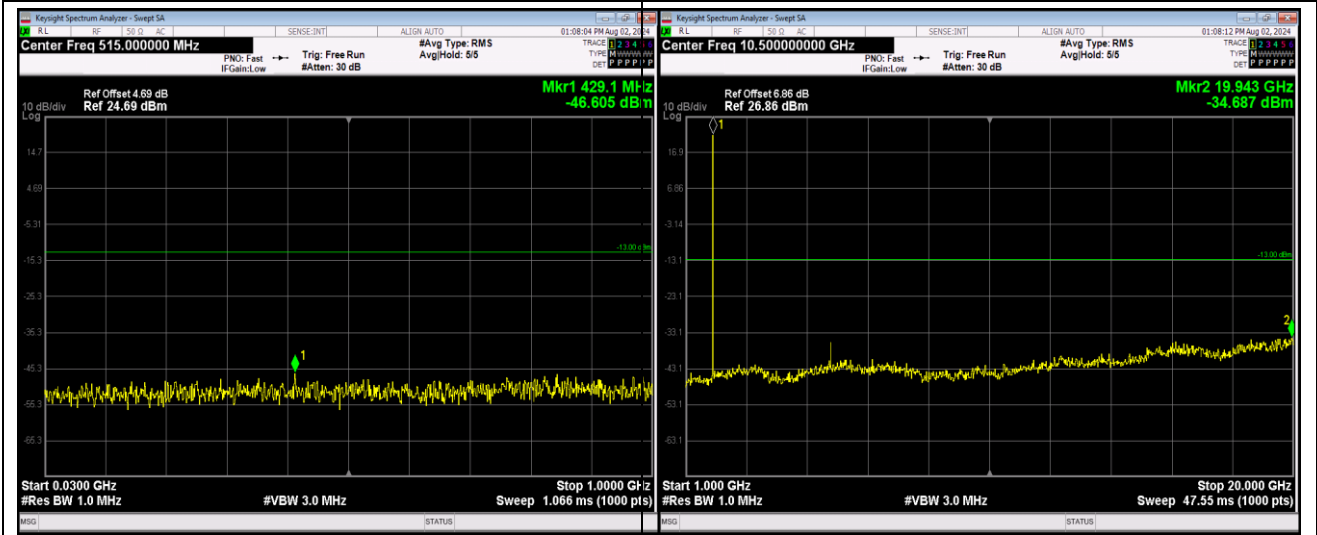

Remark: All bandwidth and all modulation had been tested, but only the worst case data displayed in this report.

Test Graphs

Band2-1.4MHz-16QAM-18607-1RB#0-Range1:30~1000MHz

Band2-1.4MHz-16QAM-18607-1RB#0-Range2:1000~20000MHz