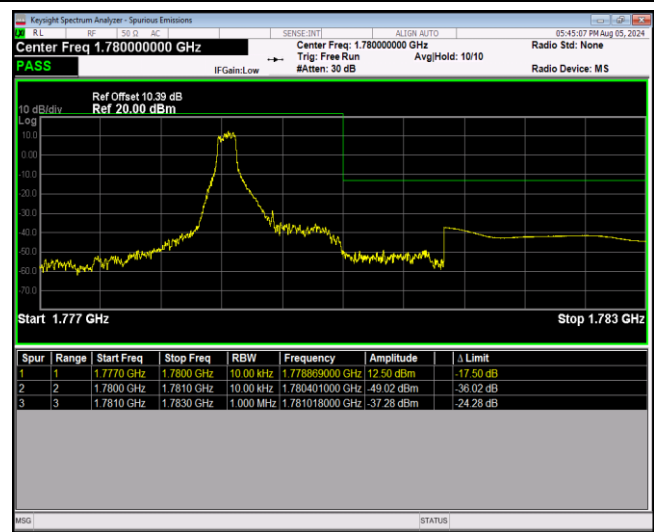

Band66-1.4MHz-64QAM-132665-1RB#0

Band66-1.4MHz-64QAM-132665-6RB#0