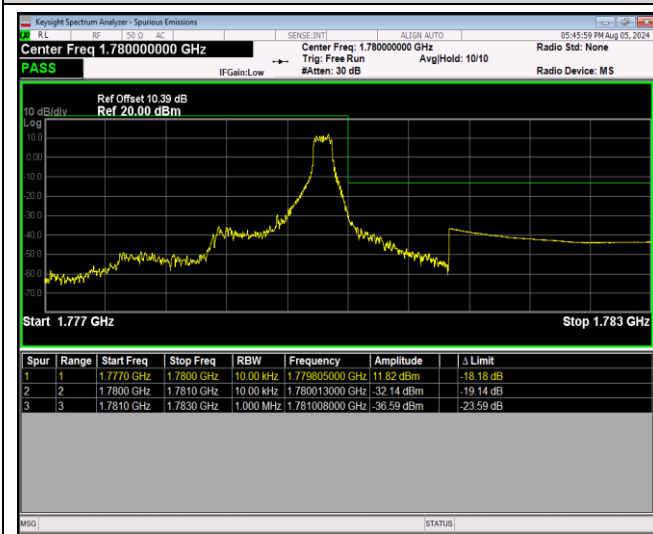

Band66-1.4MHz-64QAM-132665-1RB#5

Band66-20MHz-QPSK-132072-1RB#0