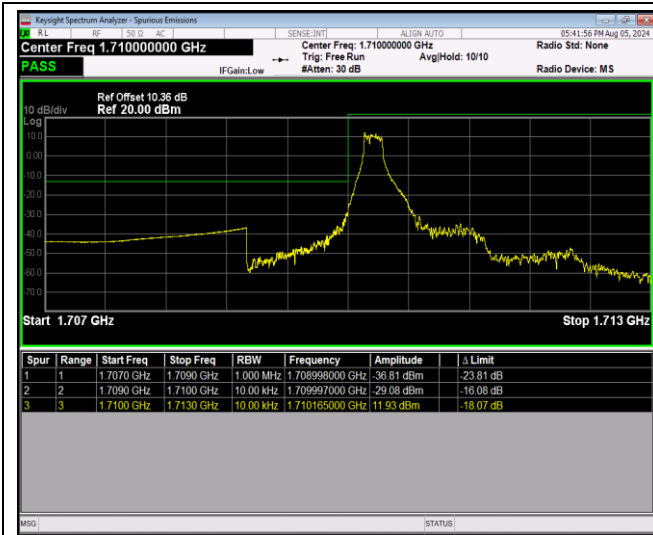

Band66-1.4MHz-16QAM-131979-6RB#0

Band66-1.4MHz-16QAM-132665-1RB#0

Band66-1.4MHz-16QAM-132665-1RB#5

Band66-1.4MHz-16QAM-132665-6RB#0

Band66-1.4MHz-64QAM-131979-1RB#0

Band66-1.4MHz-64QAM-131979-1RB#5

Band66-1.4MHz-64QAM-131979-6RB#0