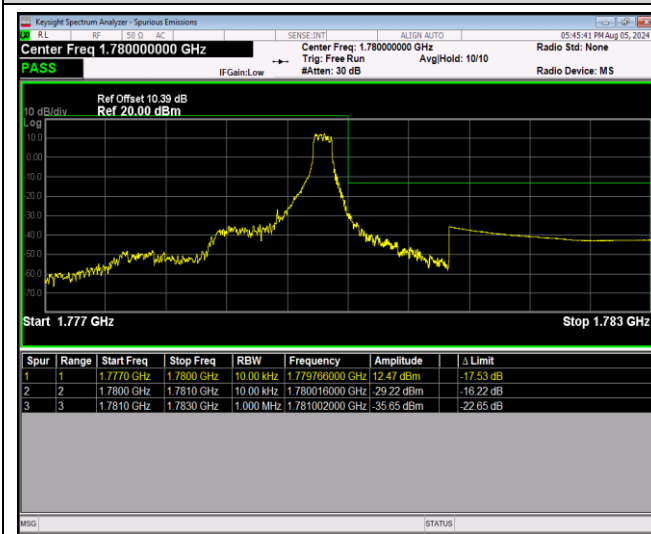

Band66-1.4MHz-16QAM-131979-6RB#0

Band66-1.4MHz-16QAM-132665-1RB#0

Band66-1.4MHz-16QAM-132665-1RB#5

Band66-1.4MHz-16QAM-132665-6RB#0

Band66-1.4MHz-64QAM-131979-1RB#0

Band66-1.4MHz-64QAM-131979-1RB#5

Band66-1.4MHz-64QAM-131979-6RB#0