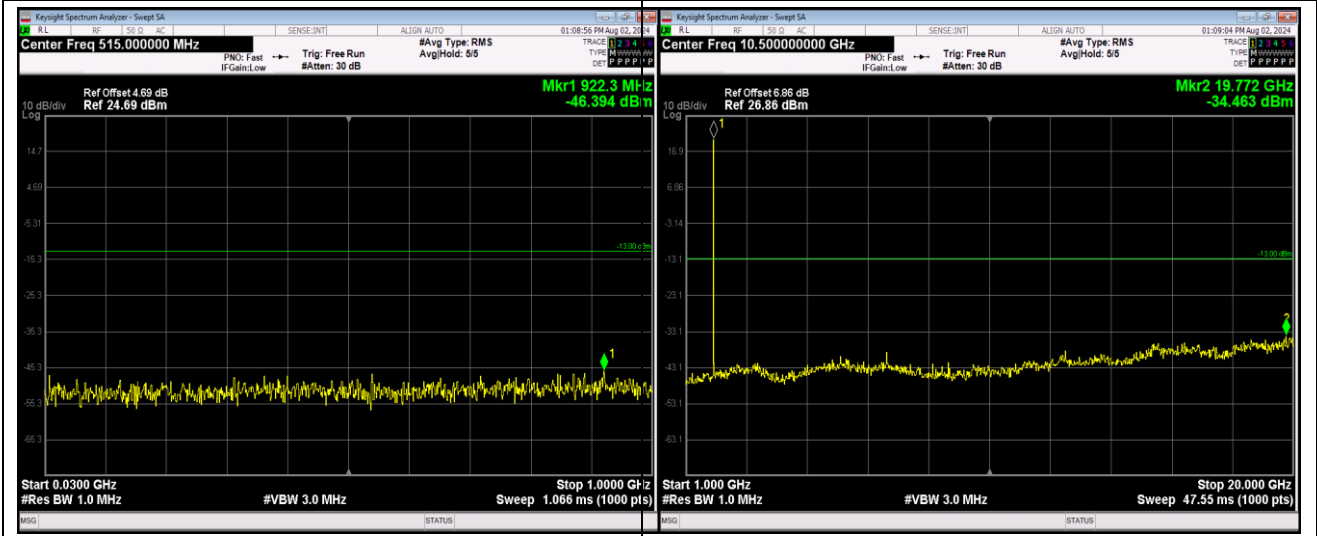

Band2-1.4MHz-16QAM-18900-1RB#0-Range1:30~1000MHz

Band2-1.4MHz-16QAM-18900-1RB#0-Range2:1000~20000MHz