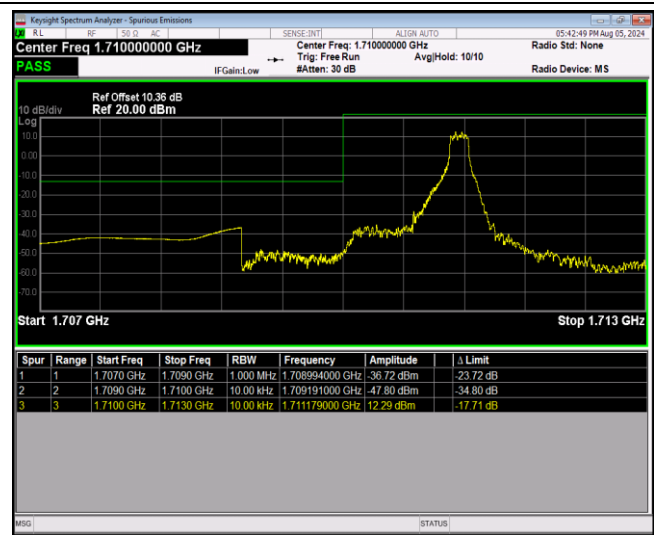

Band66-1.4MHz-16QAM-131979-6RB#0

Band66-1.4MHz-16QAM-132665-1RB#0

Band66-1.4MHz-16QAM-132665-1RB#5

Band66-1.4MHz-16QAM-132665-6RB#0

Band66-1.4MHz-64QAM-131979-1RB#0

Band66-1.4MHz-64QAM-131979-1RB#5

Band66-1.4MHz-64QAM-131979-6RB#0