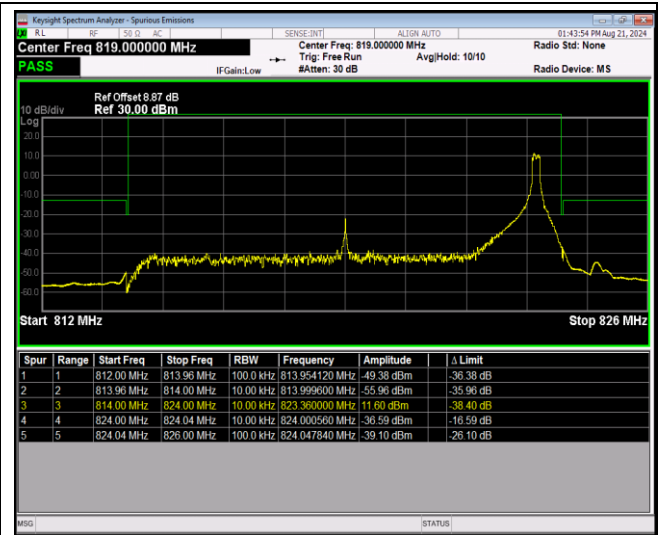

Band26-10MHz-16QAM-26740-50RB#0

Band26-10MHz-64QAM-26740-1RB#0

Band26-10MHz-64QAM-26740-1RB#49

Band26-10MHz-64QAM-26740-50RB#0

Band26-15MHz-QPSK-26865-1RB#0

Band26-15MHz-QPSK-26865-1RB#74

Band26-15MHz-QPSK-26865-75RB#0