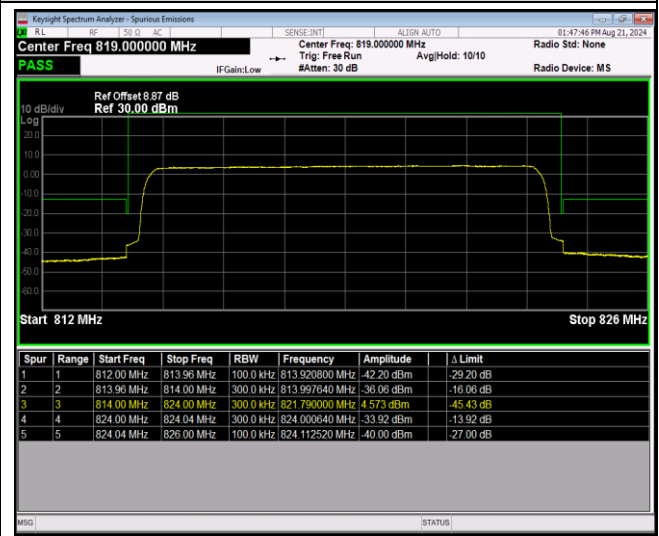

Band26-10MHz-16QAM-26740-50RB#0

Band26-10MHz-64QAM-26740-1RB#0

Band26-10MHz-64QAM-26740-1RB#49

Band26-10MHz-64QAM-26740-50RB#0

Band26-15MHz-QPSK-26865-1RB#0

Band26-15MHz-QPSK-26865-1RB#74

Band26-15MHz-QPSK-26865-75RB#0