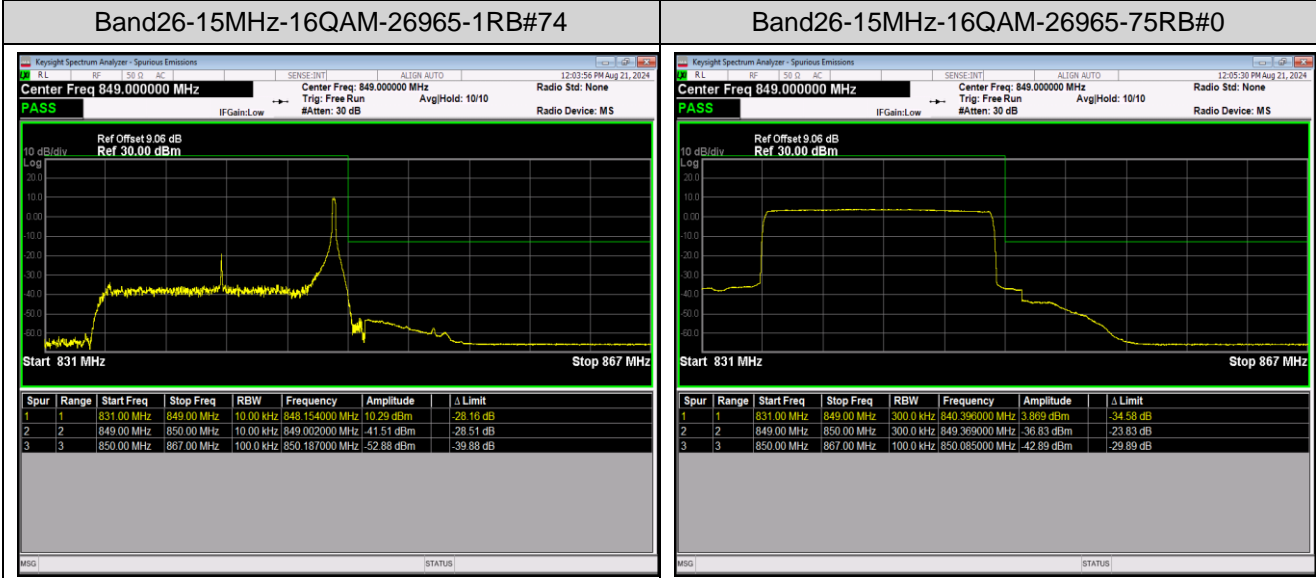

Band26-15MHz-QPSK-26965-1RB#0

Band26-15MHz-QPSK-26965-1RB#74

Band26-15MHz-QPSK-26965-75RB#0

Band26-15MHz-16QAM-26865-1RB#0

Band26-15MHz-16QAM-26865-1RB#74

Band26-15MHz-64QAM-26865-75RB#0

Band26-15MHz-64QAM-26965-1RB#0