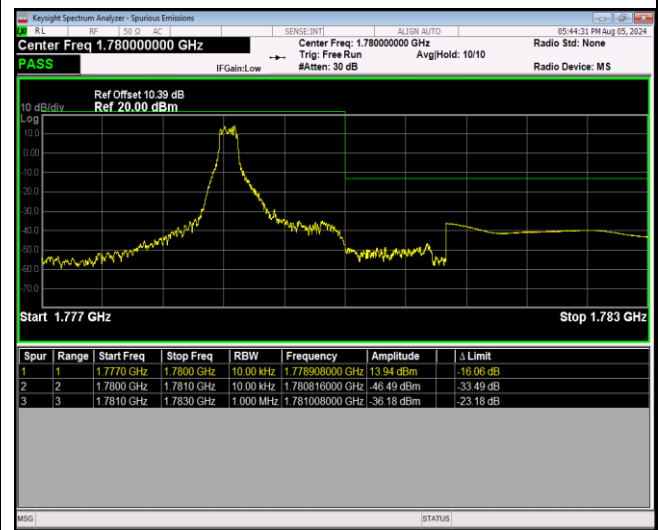

Band66-1.4MHz-QPSK-132665-1RB#0

Band66-1.4MHz-QPSK-132665-6RB#0