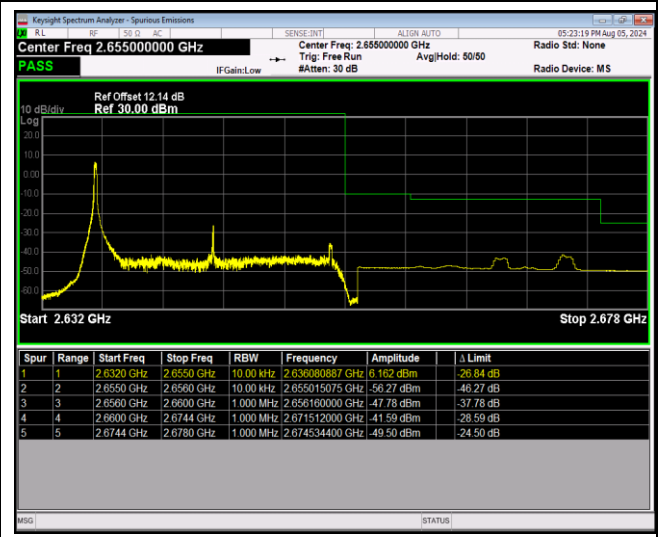

Band41-20MHz-64QAM-41140-1RB#0

Band41-20MHz-64QAM-41140-100RB#0