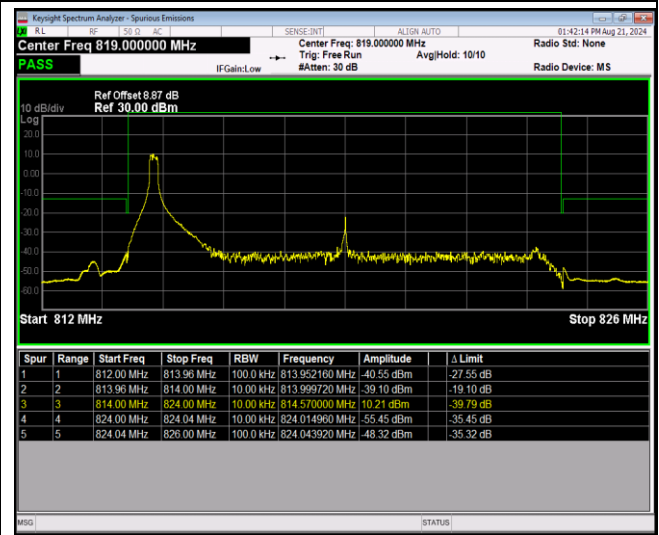

Band26-10MHz-16QAM-26740-50RB#0

Band26-10MHz-64QAM-26740-1RB#0

Band26-10MHz-64QAM-26740-1RB#49

Band26-10MHz-64QAM-26740-50RB#0

Band26-15MHz-QPSK-26865-1RB#0

Band26-15MHz-QPSK-26865-1RB#74

Band26-15MHz-QPSK-26865-75RB#0