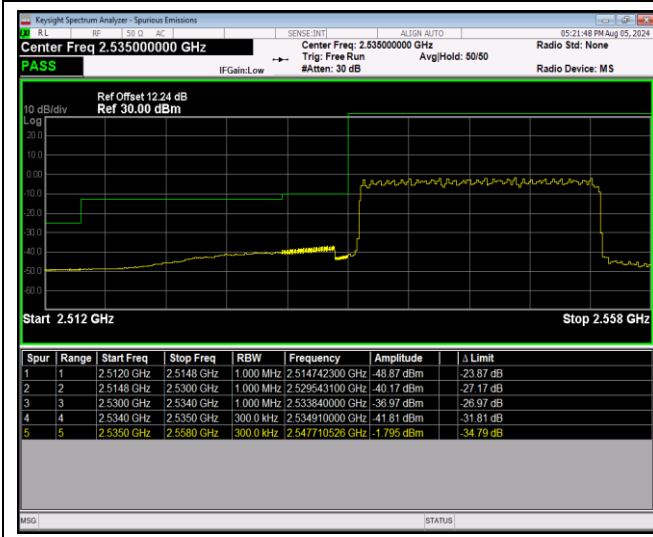

Band41-20MHz-64QAM-40140-100RB#0

Band41-20MHz-64QAM-41140-1RB#99