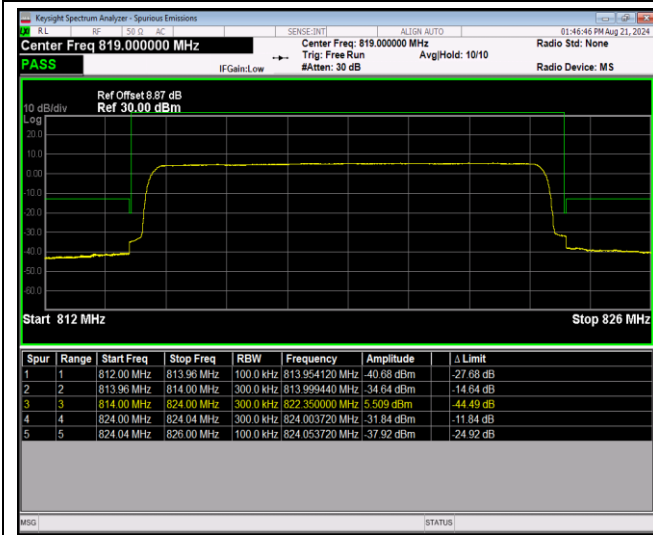

Band26-10MHz-16QAM-26740-50RB#0

Band26-10MHz-64QAM-26740-1RB#0

Band26-10MHz-64QAM-26740-1RB#49

Band26-10MHz-64QAM-26740-50RB#0

Band26-15MHz-QPSK-26865-1RB#0

Band26-15MHz-QPSK-26865-1RB#74

Band26-15MHz-QPSK-26865-75RB#0