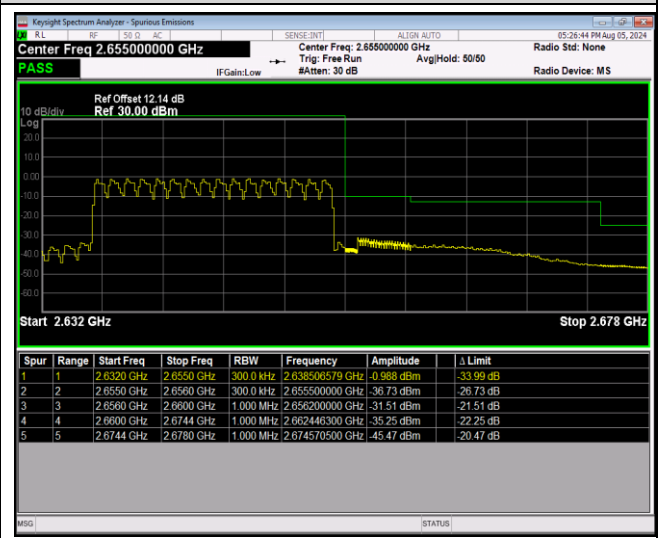

Band41-20MHz-64QAM-40140-100RB#0

Band41-20MHz-64QAM-41140-1RB#0

Band41-20MHz-64QAM-41140-1RB#99

Band41-20MHz-64QAM-41140-100RB#0

Band66-1.4MHz-QPSK-131979-1RB#0

Band66-1.4MHz-QPSK-131979-1RB#5

Band66-1.4MHz-QPSK-131979-6RB#0