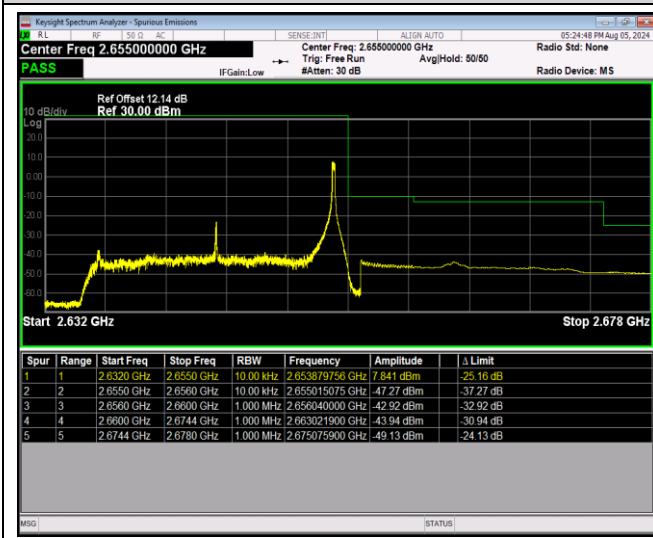

Band41-20MHz-64QAM-40140-100RB#0

Band41-20MHz-64QAM-41140-1RB#0

Band41-20MHz-64QAM-41140-1RB#99

Band41-20MHz-64QAM-41140-100RB#0

Band66-1.4MHz-QPSK-131979-1RB#0

Band66-1.4MHz-QPSK-131979-1RB#5

Band66-1.4MHz-QPSK-131979-6RB#0