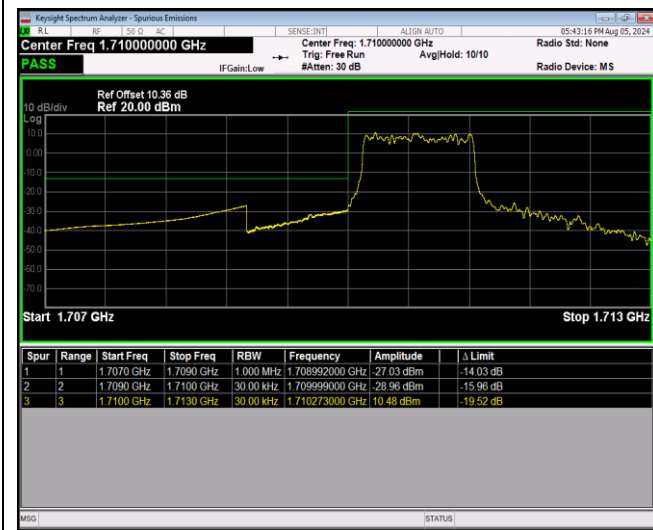

Band66-1.4MHz-QPSK-131979-6RB#0

Band66-1.4MHz-QPSK-132665-1RB#5